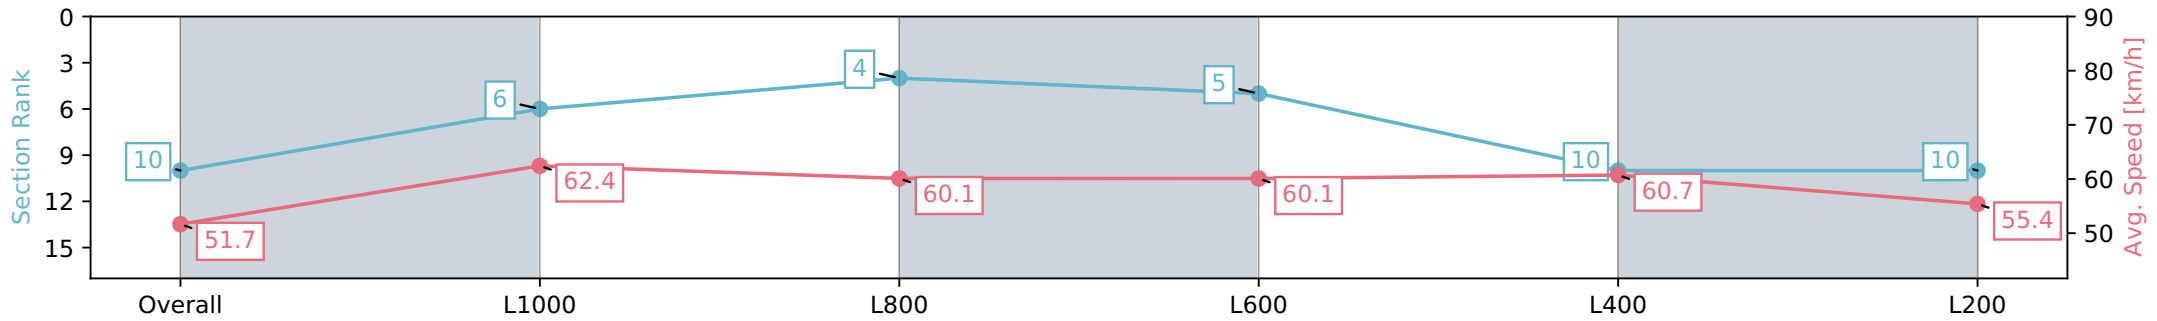

Section	Overall	L1000	L800	L600	L400	L200
Section Times	1:14.86 [10] (0:14.00)	1:00.86 [6] (0:11.61)	0:49.25 [4] (0:12.23)	0:37.02 [5] (0:12.14)	0:24.88 [10] (0:11.88)	0:13.00 [10] (0:13.00)
Average Speed [km/h]	51.7	62.4	60.1	60.1	60.7	55.4
Top Speed [km/h]	63.3	64.5	61.9	61.9	63.0	58.5
Avg. Dist. to Rail [m]	4.3	1.9	3.2	4.9	7.7	7.2
Avg. Stride Freq. [Hz]	2.3	2.4	2.3	2.4	2.4	2.3
Avg. Stride Length [m]	6.1	7.2	7.1	7.0	7.0	6.6