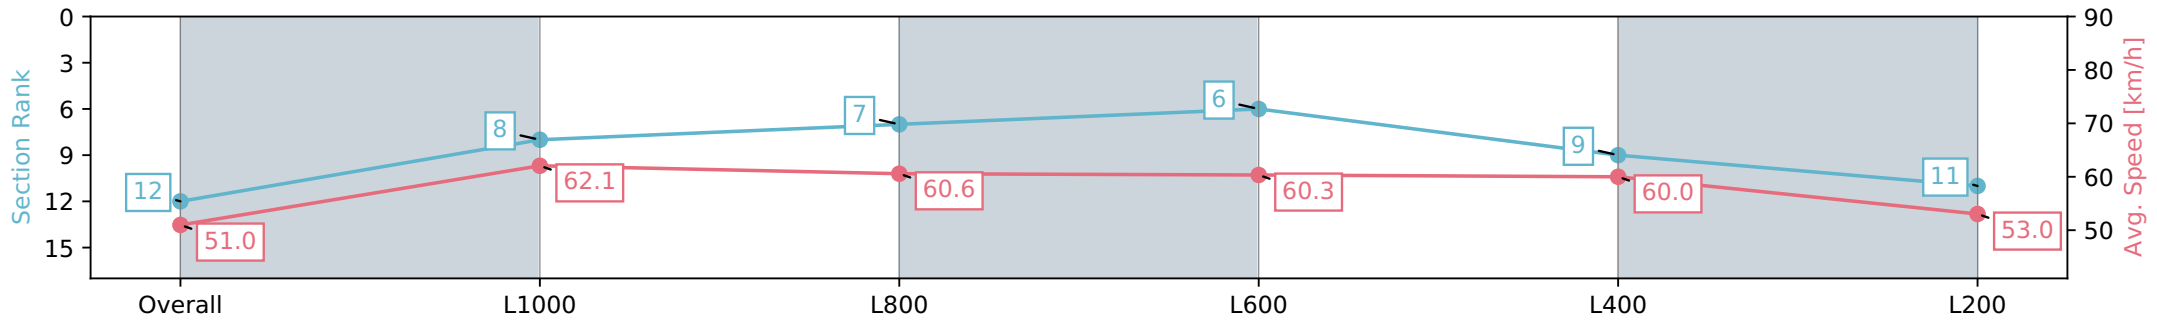

AUCKLAND  
THOROUGHBRED  
SINCE RACING 1874

Pukekohe Park - Professional

Race 3: TAB NZ 1200 - 1200m

01 June 2024 - 2:06PM

PUKEKOHE  
PARK

Track Rating: Heavy 9, Weather: Overcast, Rail Position: +4m Entire

Section	Overall	L1000	L800	L600	L400	L200
Section Times	1:15.50 [12] (0:14.17)	1:01.33 [8] (0:11.67)	0:49.66 [7] (0:12.02)	0:37.64 [6] (0:12.07)	0:25.57 [9] (0:12.01)	0:13.56 [11] (0:13.56)
Average Speed [km/h]	51.0	62.1	60.6	60.3	60.0	53.0
Top Speed [km/h]	61.7	63.6	63.1	61.6	61.2	57.9
Avg. Dist. to Rail [m]	2.3	1.1	2.3	3.8	6.7	8.2
Avg. Stride Freq. [Hz]	2.3	2.4	2.4	2.4	2.4	2.2
Avg. Stride Length [m]	6.2	7.1	7.2	7.1	7.0	6.6