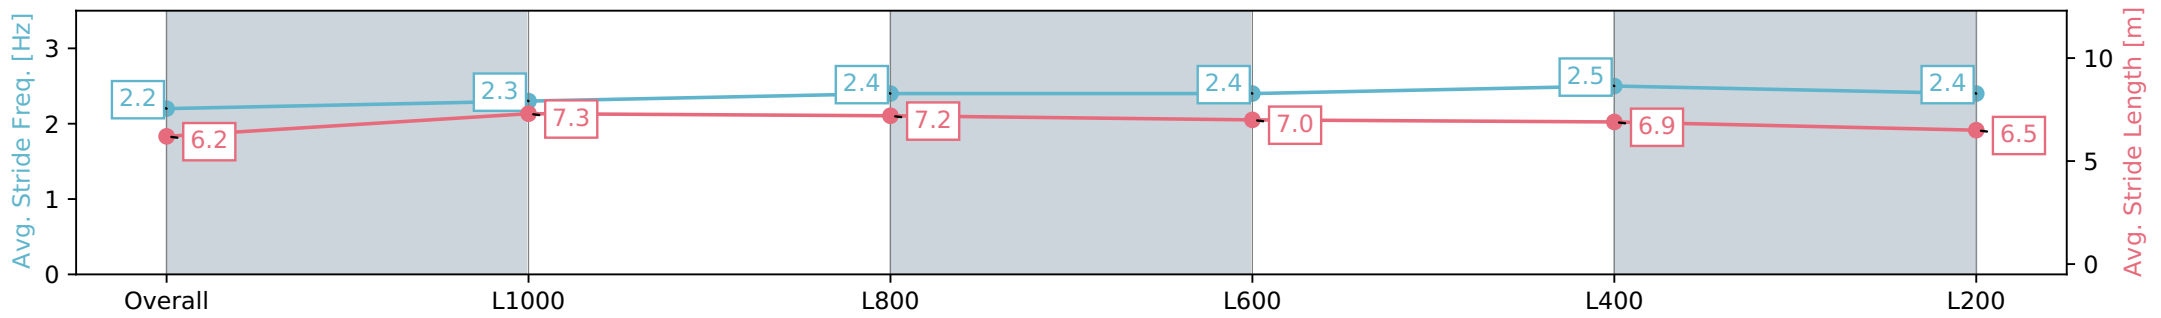

AUCKLAND  
THOROUGHBRED  
SINCE RACING 1864

Pukekohe Park - Professional

Race 3: TAB NZ 1200 - 1200m

01 June 2024 - 2:06PM

PUKEKOHE  
PARK

Track Rating: Heavy 9, Weather: Overcast, Rail Position: +4m Entire

Section	Overall	L1000	L800	L600	L400	L200
Section Times	1:14.88 [11] (0:14.32)	1:00.56 [11] (0:12.03)	0:48.53 [12] (0:11.86)	0:36.67 [14] (0:12.10)	0:24.57 [14] (0:11.78)	0:12.79 [13] (0:12.79)
Average Speed [km/h]	50.4	61.0	62.4	61.4	61.0	56.3
Top Speed [km/h]	64.0	62.3	63.3	63.1	62.7	58.7
Avg. Dist. to Rail [m]	5.9	3.4	5.4	7.8	12.1	13.6
Avg. Stride Freq. [Hz]	2.2	2.3	2.4	2.4	2.5	2.4
Avg. Stride Length [m]	6.2	7.3	7.2	7.0	6.9	6.5