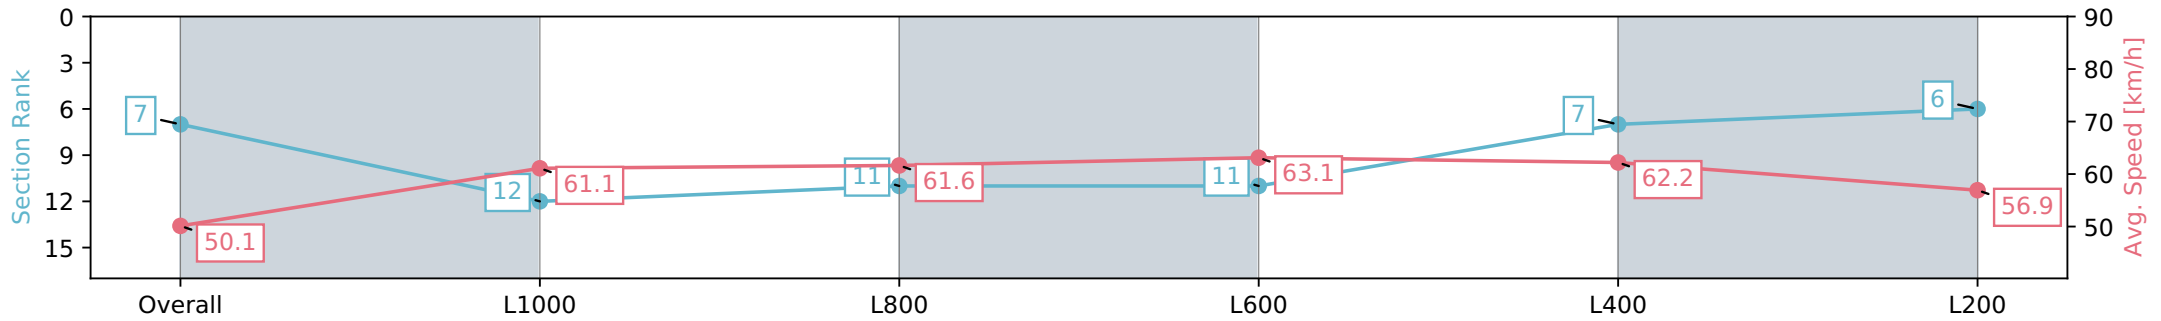

Pukekohe Park - Professional

Race 3: TAB NZ 1200 - 1200m

01 June 2024 - 2:06PM

PUKEKOHE  
PARK

Track Rating: Heavy 9, Weather: Overcast, Rail Position: +4m Entire

Section	Overall	L1000	L800	L600	L400	L200
Section Times	1:14.05 [7] (0:14.38)	0:59.67 [12] (0:11.82)	0:47.85 [11] (0:11.91)	0:35.94 [11] (0:11.72)	0:24.22 [7] (0:11.56)	0:12.66 [6] (0:12.66)
Average Speed [km/h]	50.1	61.1	61.6	63.1	62.2	56.9
Top Speed [km/h]	62.8	62.3	62.1	65.8	64.9	59.6
Avg. Dist. to Rail [m]	2.2	1.2	3.2	7.5	11.1	12.9
Avg. Stride Freq. [Hz]	2.3	2.3	2.3	2.4	2.4	2.3
Avg. Stride Length [m]	6.1	7.4	7.5	7.2	7.1	6.7