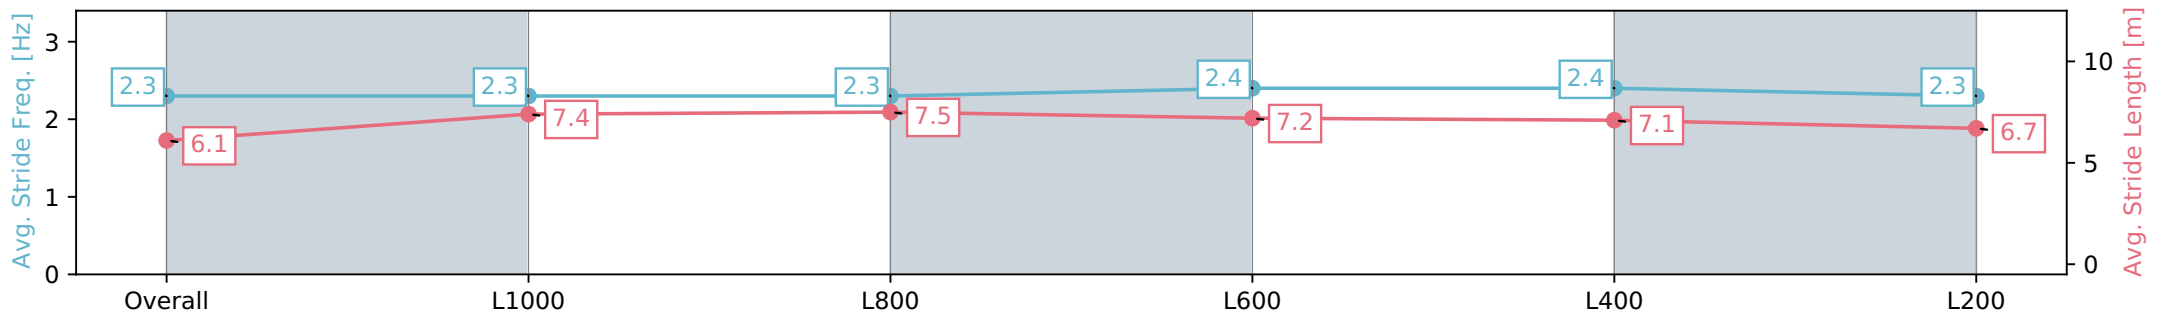

Pukekohe Park - Professional

Race 3: TAB NZ 1200 - 1200m

01 June 2024 - 2:06PM

PUKEKOHE  
PARK

Track Rating: Heavy 9, Weather: Overcast, Rail Position: +4m Entire

Section	Overall	L1000	L800	L600	L400	L200
Section Times	1:14.05 [7] (0:14.38)	0:59.67 [12] (0:11.82)	0:47.85 [11] (0:11.91)	0:35.94 [11] (0:11.72)	0:24.22 [7] (0:11.56)	0:12.66 [6] (0:12.66)
Average Speed [km/h]	50.1	61.1	61.6	63.1	62.2	56.9
Top Speed [km/h]	62.8	62.3	62.1	65.8	64.9	59.6
Avg. Dist. to Rail [m]	2.2	1.2	3.2	7.5	11.1	12.9
Avg. Stride Freq. [Hz]	2.3	2.3	2.3	2.4	2.4	2.3
Avg. Stride Length [m]	6.1	7.4	7.5	7.2	7.1	6.7