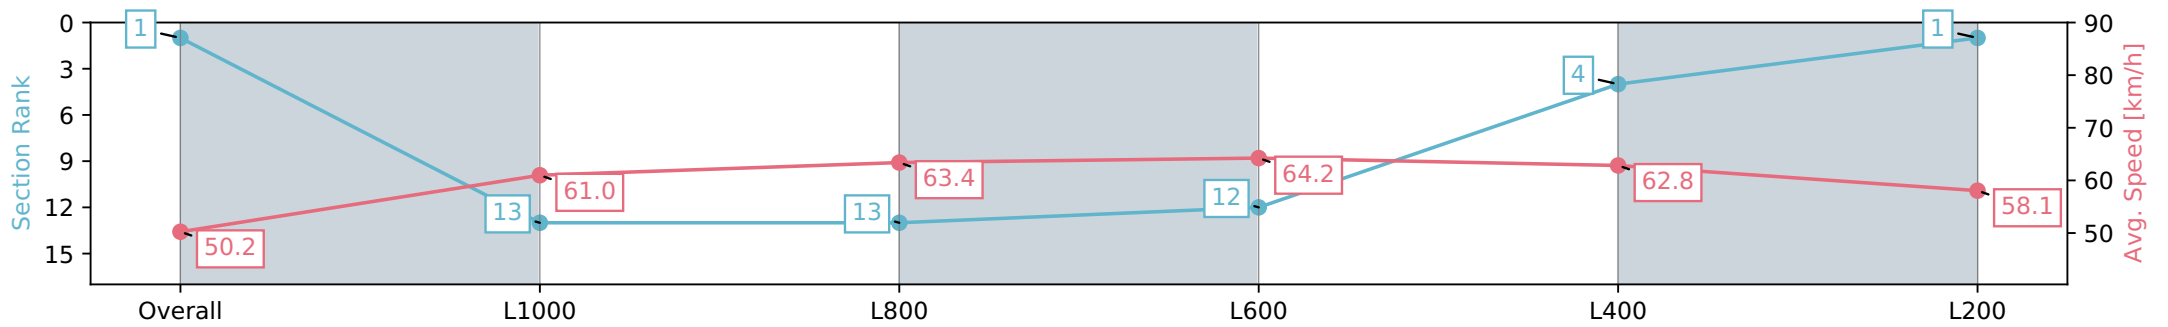

Pukekohe Park - Professional

Race 3: TAB NZ 1200 - 1200m

01 June 2024 - 2:06PM

Track Rating: Heavy 9, Weather: Overcast, Rail Position: +4m Entire

Section	Overall	L1000	L800	L600	L400	L200
Section Times	1:13.56 [1] (0:14.40)	0:59.16 [13] (0:11.99)	0:47.17 [13] (0:11.72)	0:35.45 [12] (0:11.56)	0:23.89 [4] (0:11.46)	0:12.43 [1] (0:12.43)
Average Speed [km/h]	50.2	61.0	63.4	64.2	62.8	58.1
Top Speed [km/h]	62.9	63.0	64.7	64.8	64.6	60.6
Avg. Dist. to Rail [m]	9.7	2.8	5.8	8.6	10.1	12.1
Avg. Stride Freq. [Hz]	2.3	2.4	2.5	2.6	2.5	2.5
Avg. Stride Length [m]	5.9	7.0	7.1	7.0	6.9	6.5