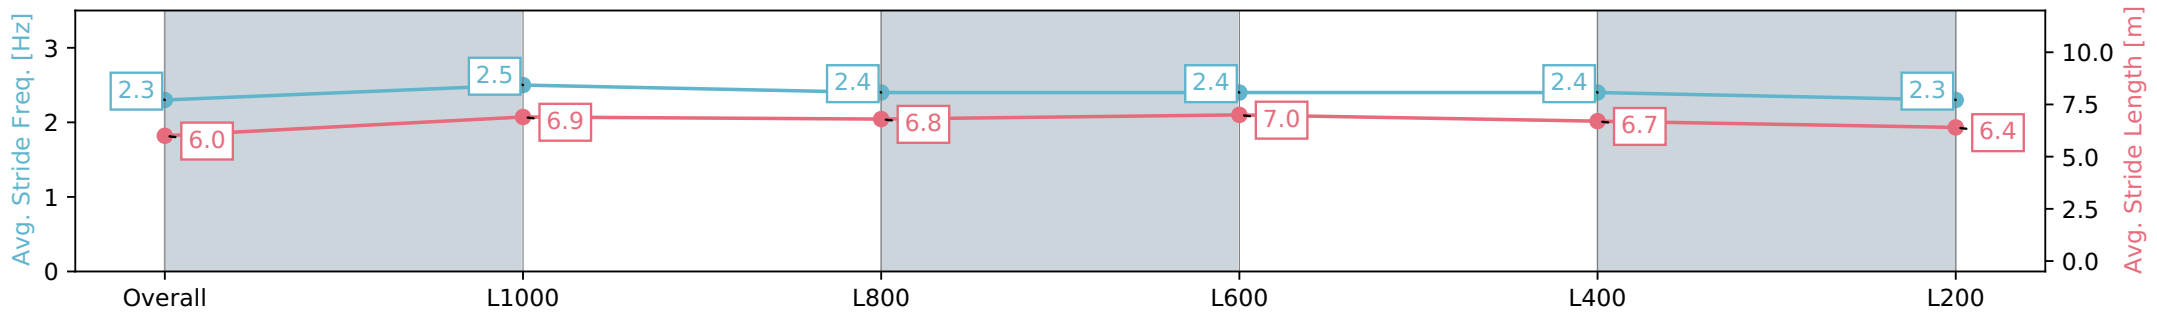

Pukekohe Park - Professional

Race 3: TAB NZ 1200 - 1200m

01 June 2024 - 2:06PM

PUKEKOHE  
PARK

Track Rating: Heavy 9, Weather: Overcast, Rail Position: +4m Entire

Section	Overall	L1000	L800	L600	L400	L200
Section Times	1:15.81 [14] (0:14.26)	1:01.55 [10] (0:11.68)	0:49.87 [9] (0:12.14)	0:37.73 [10] (0:12.04)	0:25.69 [12] (0:12.12)	0:13.57 [14] (0:13.56)
Average Speed [km/h]	50.5	61.4	59.5	60.3	59.4	53.2
Top Speed [km/h]	63.6	63.2	61.3	62.4	62.3	57.4
Avg. Dist. to Rail [m]	0.9	0.6	0.8	2.1	3.6	4.3
Avg. Stride Freq. [Hz]	2.3	2.5	2.4	2.4	2.4	2.3
Avg. Stride Length [m]	6.0	6.9	6.8	7.0	6.7	6.4