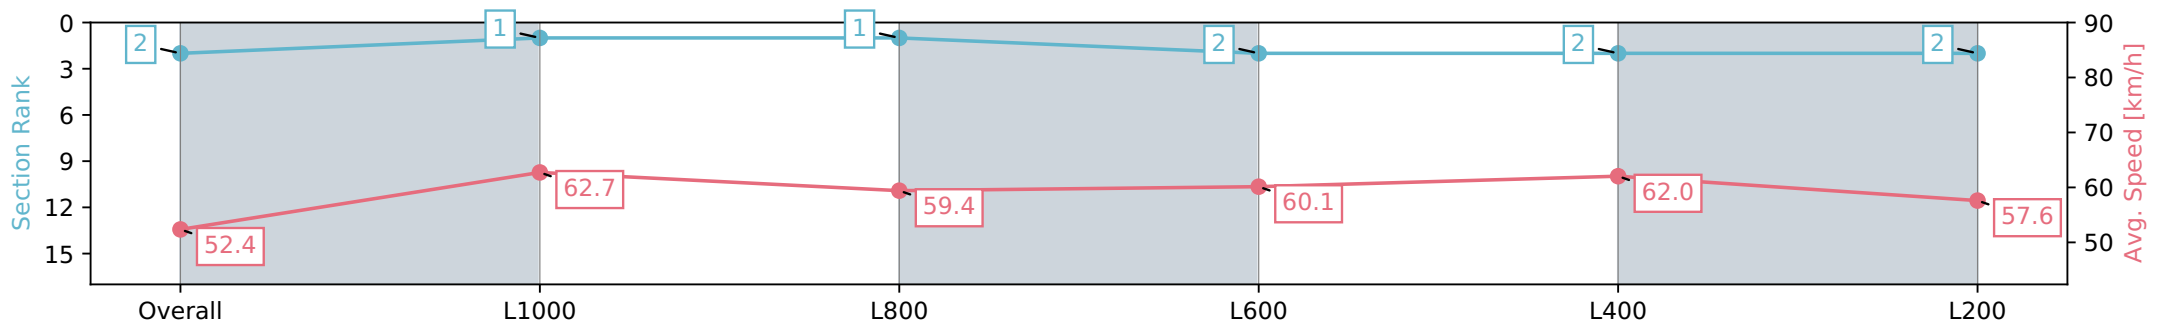

Pukekohe Park - Professional

Race 3: TAB NZ 1200 - 1200m

01 June 2024 - 2:06PM

Track Rating: Heavy 9, Weather: Overcast, Rail Position: +4m Entire

Section	Overall	L1000	L800	L600	L400	L200
Section Times	1:13.63 [2] (0:13.78)	0:59.85 [1] (0:11.52)	0:48.33 [1] (0:12.20)	0:36.13 [2] (0:12.05)	0:24.08 [2] (0:11.60)	0:12.48 [2] (0:12.48)
Average Speed [km/h]	52.4	62.7	59.4	60.1	62.0	57.6
Top Speed [km/h]	65.7	65.4	61.1	63.0	63.7	60.3
Avg. Dist. to Rail [m]	6.1	1.1	0.8	2.4	5.5	7.8
Avg. Stride Freq. [Hz]	2.3	2.4	2.3	2.4	2.4	2.3
Avg. Stride Length [m]	6.4	7.3	7.1	7.1	7.2	6.9