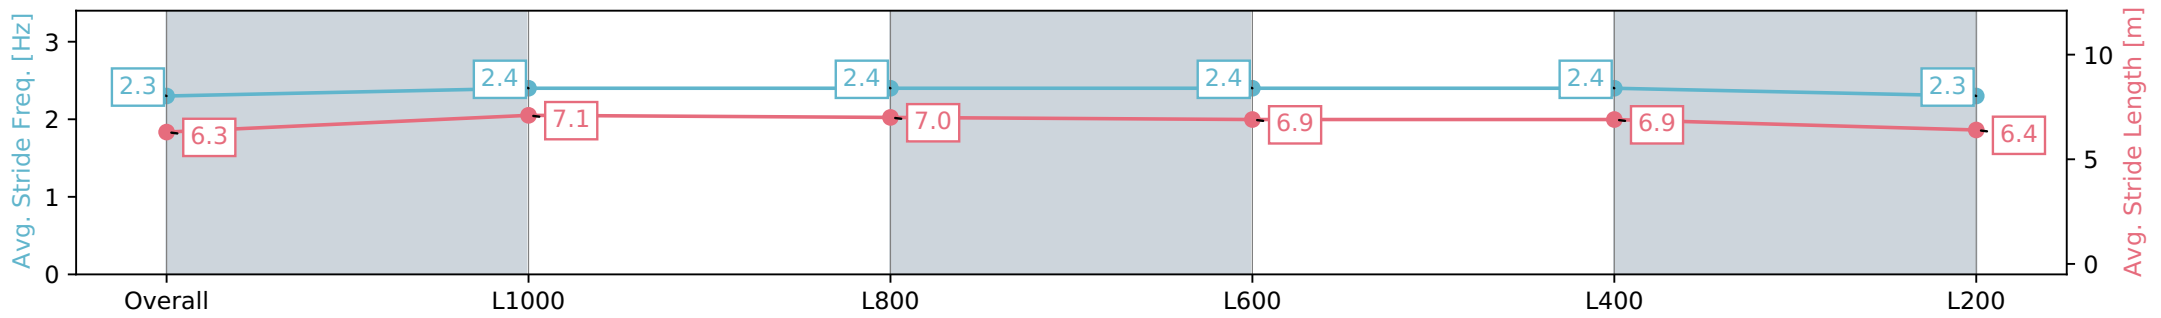

Pukekohe Park - Professional

Race 3: TAB NZ 1200 - 1200m

01 June 2024 - 2:06PM

PUKEKOHE  
PARK

Track Rating: Heavy 9, Weather: Overcast, Rail Position: +4m Entire

Section	Overall	L1000	L800	L600	L400	L200
Section Times	1:15.69 [13] (0:13.92)	1:01.77 [4] (0:11.79)	0:49.98 [6] (0:12.16)	0:37.82 [7] (0:12.05)	0:25.77 [8] (0:12.06)	0:13.71 [12] (0:13.71)
Average Speed [km/h]	51.8	61.2	59.6	60.1	59.6	52.5
Top Speed [km/h]	63.0	62.9	61.4	62.1	62.2	56.9
Avg. Dist. to Rail [m]	1.6	0.8	1.3	0.8	1.3	1.8
Avg. Stride Freq. [Hz]	2.3	2.4	2.4	2.4	2.4	2.3
Avg. Stride Length [m]	6.3	7.1	7.0	6.9	6.9	6.4