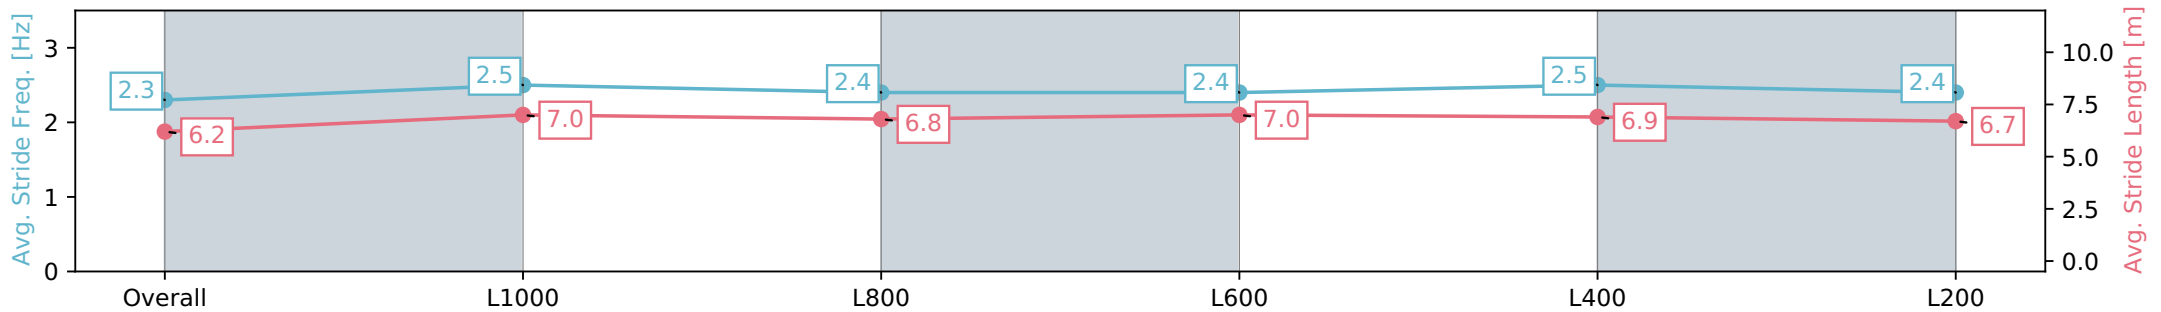

Section	Overall	L1000	L800	L600	L400	L200
Section Times	1:13.65 [3] (0:13.85)	0:59.80 [3] (0:11.63)	0:48.17 [3] (0:12.23)	0:35.94 [4] (0:11.99)	0:23.95 [5] (0:11.48)	0:12.47 [4] (0:12.47)
Average Speed [km/h]	52.0	62.1	59.2	60.8	62.5	57.7
Top Speed [km/h]	64.6	64.6	61.3	63.0	64.1	60.8
Avg. Dist. to Rail [m]	3.5	0.4	1.2	3.0	5.3	6.3
Avg. Stride Freq. [Hz]	2.3	2.5	2.4	2.4	2.5	2.4
Avg. Stride Length [m]	6.2	7.0	6.8	7.0	6.9	6.7