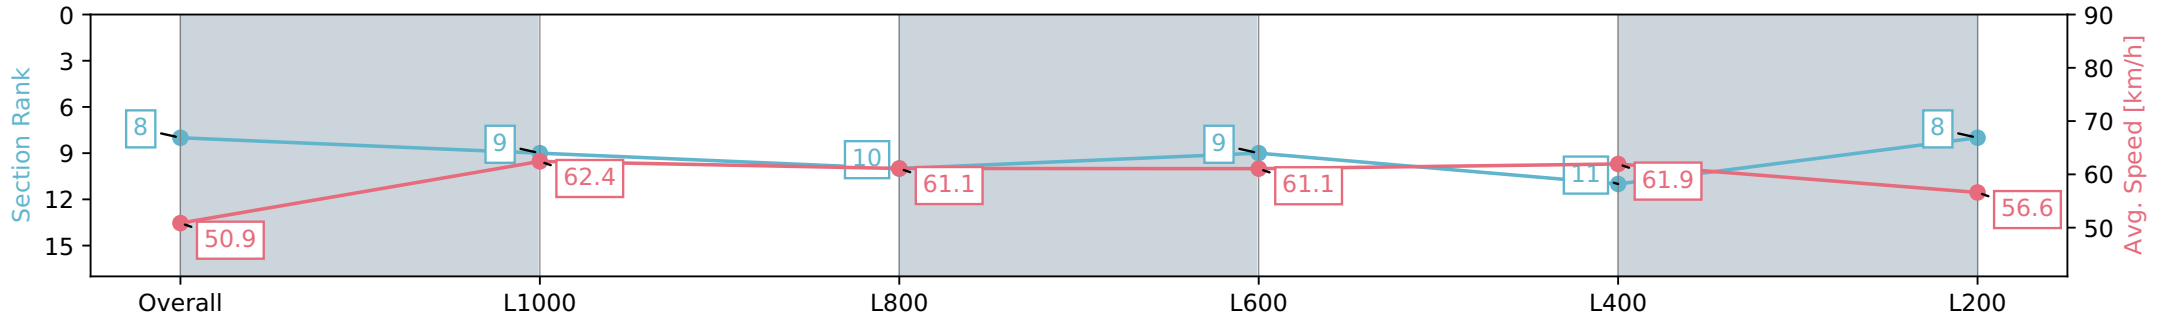

Pukekohe Park - Professional

Race 3: TAB NZ 1200 - 1200m

01 June 2024 - 2:06PM

PUKEKOHE  
PARK

Track Rating: Heavy 9, Weather: Overcast, Rail Position: +4m Entire

Section	Overall	L1000	L800	L600	L400	L200
Section Times	1:14.41 [8] (0:14.20)	1:00.21 [9] (0:11.77)	0:48.44 [10] (0:12.04)	0:36.40 [9] (0:12.02)	0:24.38 [11] (0:11.66)	0:12.72 [8] (0:12.72)
Average Speed [km/h]	50.9	62.4	61.1	61.1	61.9	56.6
Top Speed [km/h]	65.3	64.1	63.0	63.6	64.0	59.7
Avg. Dist. to Rail [m]	9.7	3.7	4.4	5.8	8.8	8.6
Avg. Stride Freq. [Hz]	2.3	2.4	2.4	2.4	2.4	2.4
Avg. Stride Length [m]	6.0	7.1	7.0	7.0	7.1	6.7