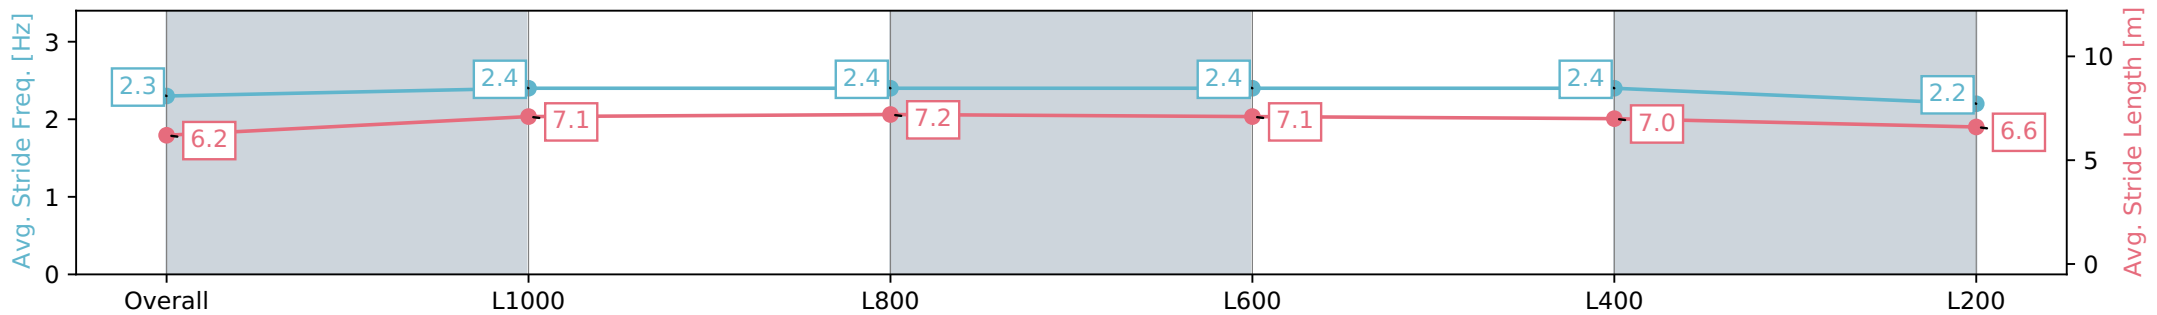

AUCKLAND  
THOROUGHBRED  
SINCE RACING 1874

Pukekohe Park - Professional

Race 3: TAB NZ 1200 - 1200m

01 June 2024 - 2:06PM

PUKEKOHE  
PARK

Track Rating: Heavy 9, Weather: Overcast, Rail Position: +4m Entire

Section	Overall	L1000	L800	L600	L400	L200
Section Times	1:15.50 [12] (0:14.17)	1:01.33 [8] (0:11.67)	0:49.66 [7] (0:12.02)	0:37.64 [6] (0:12.07)	0:25.57 [9] (0:12.01)	0:13.56 [11] (0:13.56)
Average Speed [km/h]	51.0	62.1	60.6	60.3	60.0	53.0
Top Speed [km/h]	61.7	63.6	63.1	61.6	61.2	57.9
Avg. Dist. to Rail [m]	2.3	1.1	2.3	3.8	6.7	8.2
Avg. Stride Freq. [Hz]	2.3	2.4	2.4	2.4	2.4	2.2
Avg. Stride Length [m]	6.2	7.1	7.2	7.1	7.0	6.6