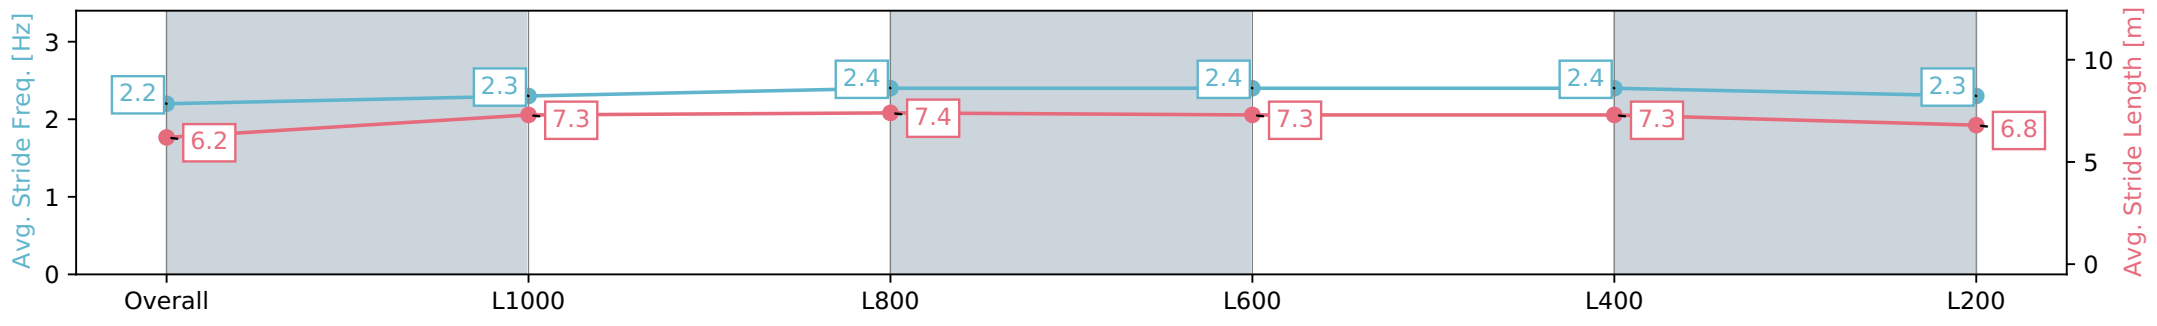

Pukekohe Park - Professional

Race 3: TAB NZ 1200 - 1200m

01 June 2024 - 2:06PM

Track Rating: Heavy 9, Weather: Overcast, Rail Position: +4m Entire

Section	Overall	L1000	L800	L600	L400	L200
Section Times	1:14.57 [9] (0:14.57)	0:59.99 [14] (0:11.85)	0:48.14 [14] (0:11.73)	0:36.41 [13] (0:12.02)	0:24.39 [13] (0:11.66)	0:12.73 [9] (0:12.73)
Average Speed [km/h]	49.6	61.0	62.5	61.4	61.7	56.4
Top Speed [km/h]	63.7	62.9	64.4	64.0	64.0	59.2
Avg. Dist. to Rail [m]	8.9	1.0	3.2	6.4	9.8	10.7
Avg. Stride Freq. [Hz]	2.2	2.3	2.4	2.4	2.4	2.3
Avg. Stride Length [m]	6.2	7.3	7.4	7.3	7.3	6.8