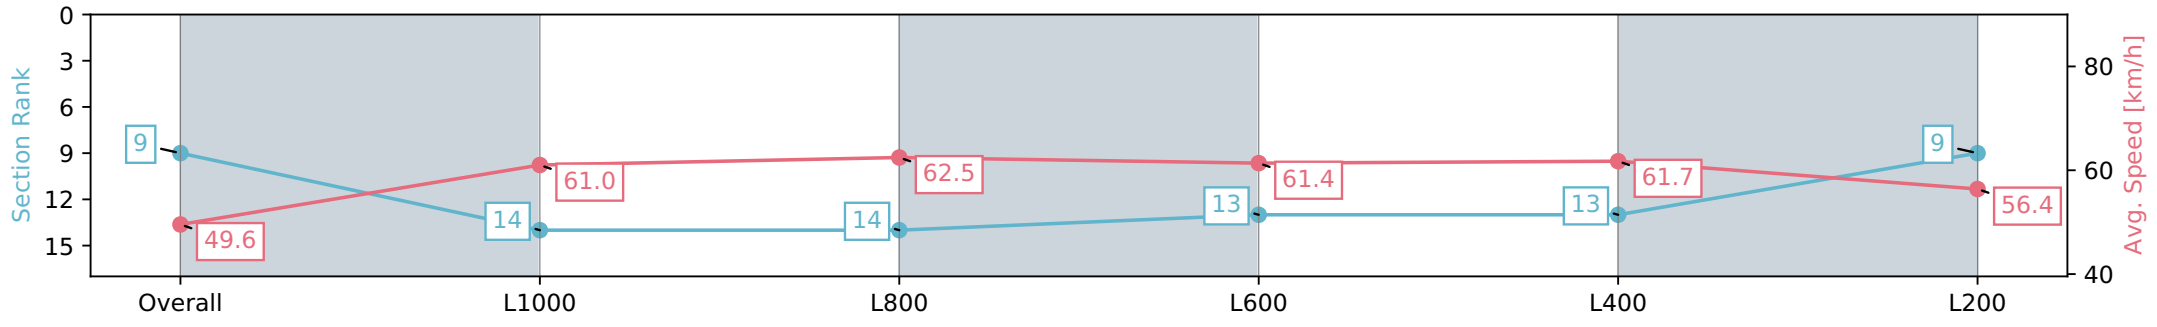

Pukekohe Park - Professional

Race 3: TAB NZ 1200 - 1200m

01 June 2024 - 2:06PM

Track Rating: Heavy 9, Weather: Overcast, Rail Position: +4m Entire

Section	Overall	L1000	L800	L600	L400	L200
Section Times	1:14.57 [9] (0:14.57)	0:59.99 [14] (0:11.85)	0:48.14 [14] (0:11.73)	0:36.41 [13] (0:12.02)	0:24.39 [13] (0:11.66)	0:12.73 [9] (0:12.73)
Average Speed [km/h]	49.6	61.0	62.5	61.4	61.7	56.4
Top Speed [km/h]	63.7	62.9	64.4	64.0	64.0	59.2
Avg. Dist. to Rail [m]	8.9	1.0	3.2	6.4	9.8	10.7
Avg. Stride Freq. [Hz]	2.2	2.3	2.4	2.4	2.4	2.3
Avg. Stride Length [m]	6.2	7.3	7.4	7.3	7.3	6.8