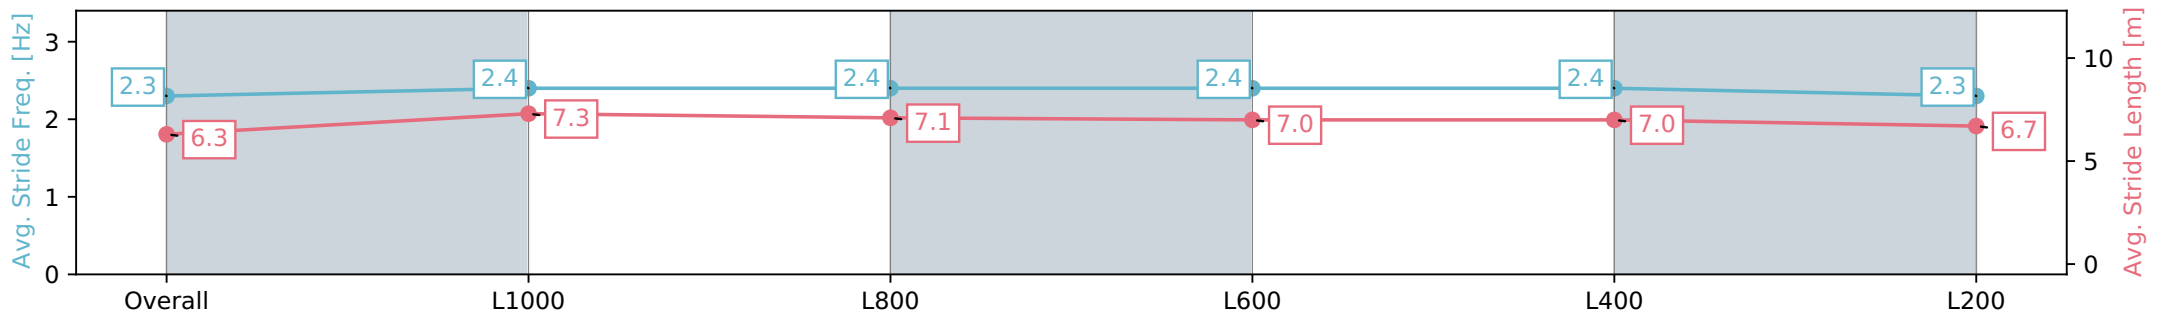

Pukekohe Park - Professional

Race 3: TAB NZ 1200 - 1200m

01 June 2024 - 2:06PM

PUKEKOHE  
PARK

Track Rating: Heavy 9, Weather: Overcast, Rail Position: +4m Entire

Section	Overall	L1000	L800	L600	L400	L200
Section Times	1:13.91 [4] (0:13.79)	1:00.12 [2] (0:11.55)	0:48.57 [2] (0:12.12)	0:36.45 [1] (0:12.02)	0:24.43 [1] (0:11.68)	0:12.75 [3] (0:12.75)
Average Speed [km/h]	52.1	63.3	60.0	60.5	61.8	56.5
Top Speed [km/h]	65.0	65.4	61.8	63.3	64.1	59.0
Avg. Dist. to Rail [m]	8.2	2.4	1.9	3.3	6.2	8.0
Avg. Stride Freq. [Hz]	2.3	2.4	2.4	2.4	2.4	2.3
Avg. Stride Length [m]	6.3	7.3	7.1	7.0	7.0	6.7