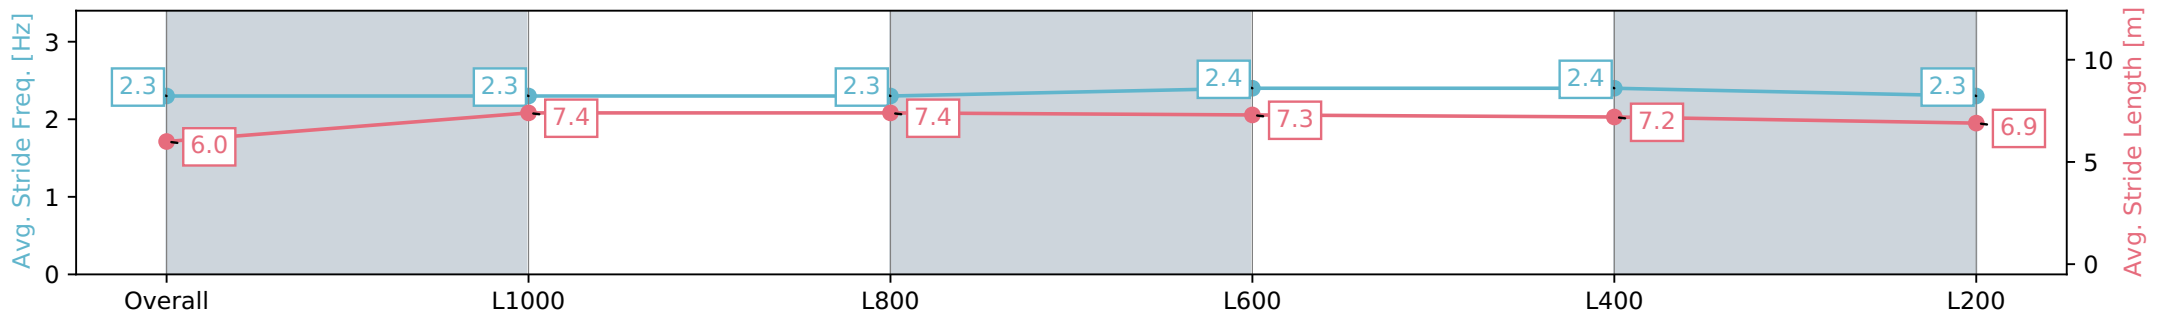

Pukekohe Park - Professional

Race 3: TAB NZ 1200 - 1200m

01 June 2024 - 2:06PM

PUKEKOHE  
PARK

Track Rating: Heavy 9, Weather: Overcast, Rail Position: +4m Entire

Section	Overall	L1000	L800	L600	L400	L200
Section Times	1:14.01 [6] (0:13.96)	1:00.05 [5] (0:11.90)	0:48.15 [8] (0:12.04)	0:36.11 [8] (0:11.93)	0:24.18 [6] (0:11.55)	0:12.63 [5] (0:12.63)
Average Speed [km/h]	51.7	61.9	61.7	61.6	62.4	56.9
Top Speed [km/h]	65.5	63.1	63.1	64.6	64.5	59.1
Avg. Dist. to Rail [m]	9.7	4.2	5.1	6.4	9.9	12.0
Avg. Stride Freq. [Hz]	2.3	2.3	2.3	2.4	2.4	2.3
Avg. Stride Length [m]	6.0	7.4	7.4	7.3	7.2	6.9