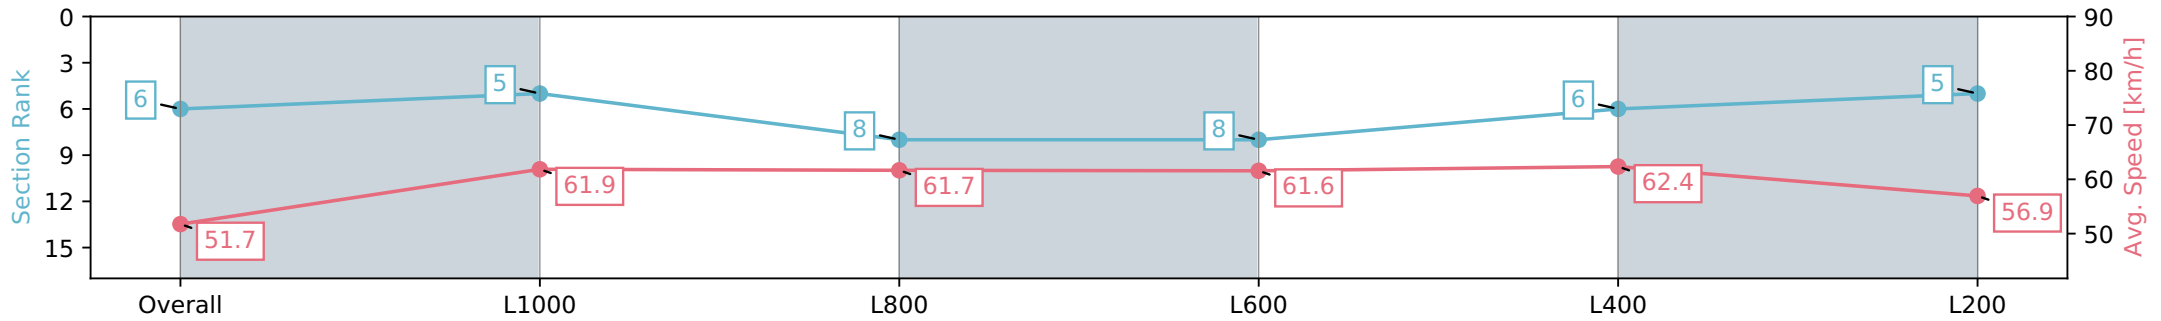

Pukekohe Park - Professional

Race 3: TAB NZ 1200 - 1200m

01 June 2024 - 2:06PM

PUKEKOHE  
PARK

Track Rating: Heavy 9, Weather: Overcast, Rail Position: +4m Entire

Section	Overall	L1000	L800	L600	L400	L200
Section Times	1:14.01 [6] (0:13.96)	1:00.05 [5] (0:11.90)	0:48.15 [8] (0:12.04)	0:36.11 [8] (0:11.93)	0:24.18 [6] (0:11.55)	0:12.63 [5] (0:12.63)
Average Speed [km/h]	51.7	61.9	61.7	61.6	62.4	56.9
Top Speed [km/h]	65.5	63.1	63.1	64.6	64.5	59.1
Avg. Dist. to Rail [m]	9.7	4.2	5.1	6.4	9.9	12.0
Avg. Stride Freq. [Hz]	2.3	2.3	2.3	2.4	2.4	2.3
Avg. Stride Length [m]	6.0	7.4	7.4	7.3	7.2	6.9