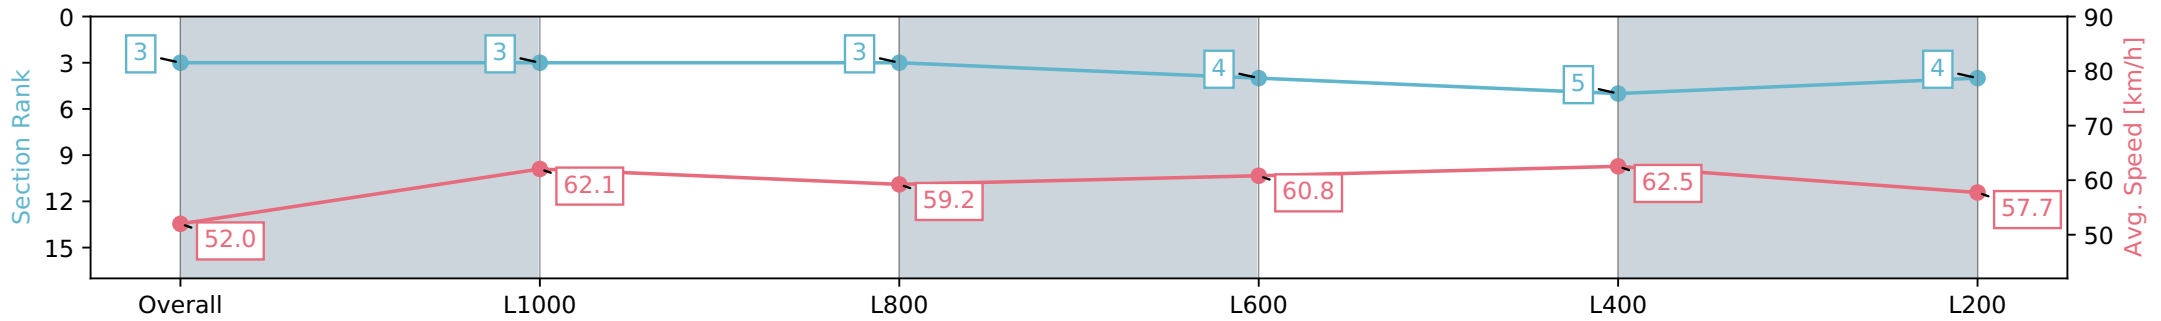

Section	Overall	L1000	L800	L600	L400	L200
Section Times	1:13.65 [3] (0:13.85)	0:59.80 [3] (0:11.63)	0:48.17 [3] (0:12.23)	0:35.94 [4] (0:11.99)	0:23.95 [5] (0:11.48)	0:12.47 [4] (0:12.47)
Average Speed [km/h]	52.0	62.1	59.2	60.8	62.5	57.7
Top Speed [km/h]	64.6	64.6	61.3	63.0	64.1	60.8
Avg. Dist. to Rail [m]	3.5	0.4	1.2	3.0	5.3	6.3
Avg. Stride Freq. [Hz]	2.3	2.5	2.4	2.4	2.5	2.4
Avg. Stride Length [m]	6.2	7.0	6.8	7.0	6.9	6.7