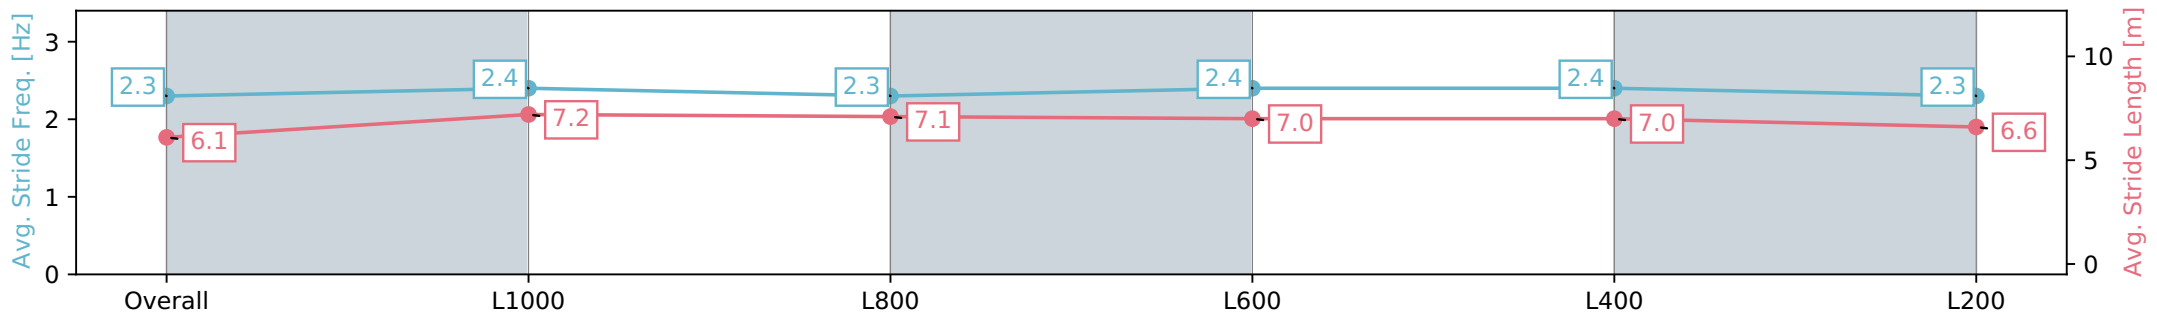

Section	Overall	L1000	L800	L600	L400	L200
Section Times	1:14.86 [10] (0:14.00)	1:00.86 [6] (0:11.61)	0:49.25 [4] (0:12.23)	0:37.02 [5] (0:12.14)	0:24.88 [10] (0:11.88)	0:13.00 [10] (0:13.00)
Average Speed [km/h]	51.7	62.4	60.1	60.1	60.7	55.4
Top Speed [km/h]	63.3	64.5	61.9	61.9	63.0	58.5
Avg. Dist. to Rail [m]	4.3	1.9	3.2	4.9	7.7	7.2
Avg. Stride Freq. [Hz]	2.3	2.4	2.3	2.4	2.4	2.3
Avg. Stride Length [m]	6.1	7.2	7.1	7.0	7.0	6.6