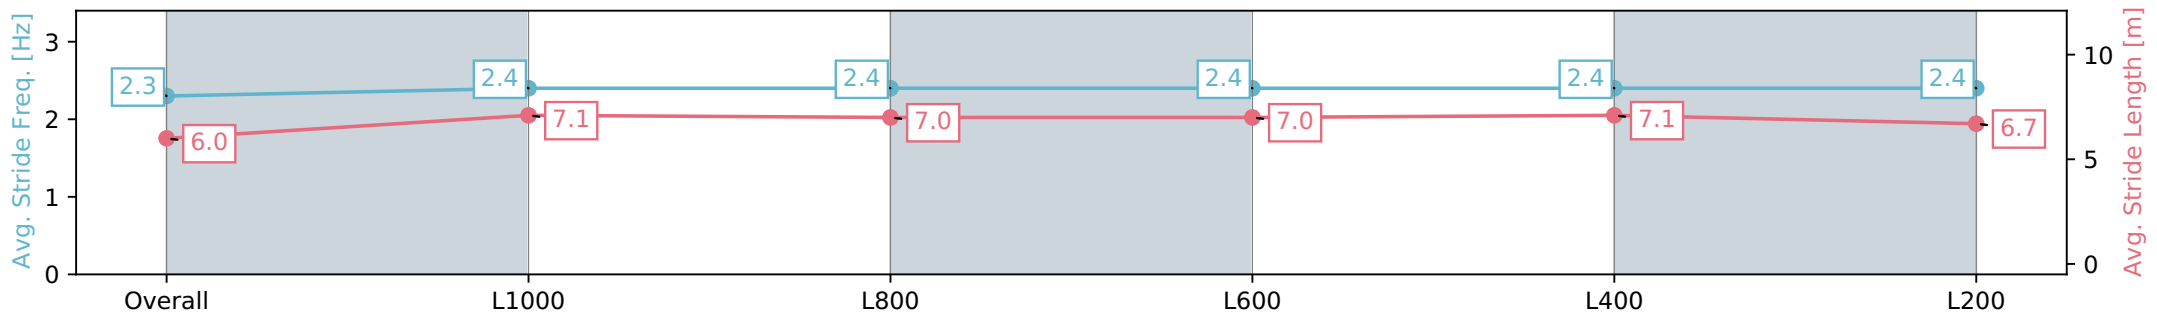

Pukekohe Park - Professional

Race 3: TAB NZ 1200 - 1200m

01 June 2024 - 2:06PM

PUKEKOHE  
PARK

Track Rating: Heavy 9, Weather: Overcast, Rail Position: +4m Entire

Section	Overall	L1000	L800	L600	L400	L200
Section Times	1:14.41 [8] (0:14.20)	1:00.21 [9] (0:11.77)	0:48.44 [10] (0:12.04)	0:36.40 [9] (0:12.02)	0:24.38 [11] (0:11.66)	0:12.72 [8] (0:12.72)
Average Speed [km/h]	50.9	62.4	61.1	61.1	61.9	56.6
Top Speed [km/h]	65.3	64.1	63.0	63.6	64.0	59.7
Avg. Dist. to Rail [m]	9.7	3.7	4.4	5.8	8.8	8.6
Avg. Stride Freq. [Hz]	2.3	2.4	2.4	2.4	2.4	2.4
Avg. Stride Length [m]	6.0	7.1	7.0	7.0	7.1	6.7