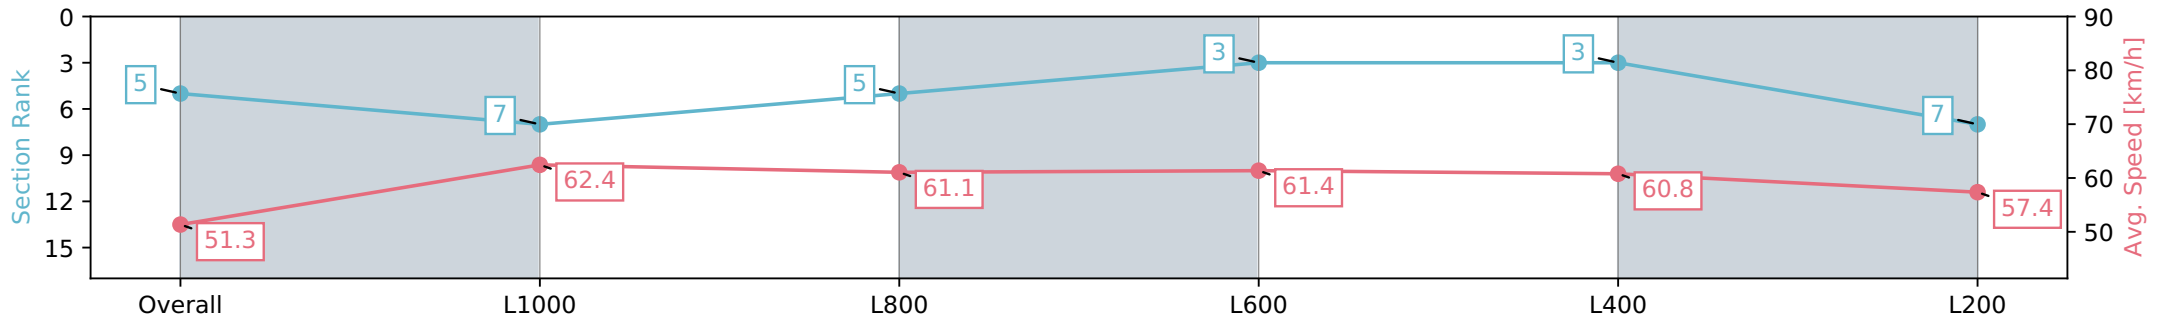

Pukekohe Park - Professional

Race 3: TAB NZ 1200 - 1200m

01 June 2024 - 2:06PM

PUKEKOHE  
PARK

Track Rating: Heavy 9, Weather: Overcast, Rail Position: +4m Entire

Section	Overall	L1000	L800	L600	L400	L200
Section Times	1:14.00 [5] (0:14.00)	1:00.00 [7] (0:11.68)	0:48.32 [5] (0:12.01)	0:36.31 [3] (0:11.95)	0:24.36 [3] (0:11.80)	0:12.56 [7] (0:12.56)
Average Speed [km/h]	51.3	62.4	61.1	61.4	60.8	57.4
Top Speed [km/h]	64.3	63.7	62.9	62.9	63.0	58.3
Avg. Dist. to Rail [m]	7.3	2.5	2.9	4.5	7.7	7.8
Avg. Stride Freq. [Hz]	2.2	2.3	2.3	2.3	2.3	2.2
Avg. Stride Length [m]	6.4	7.7	7.5	7.5	7.3	7.3