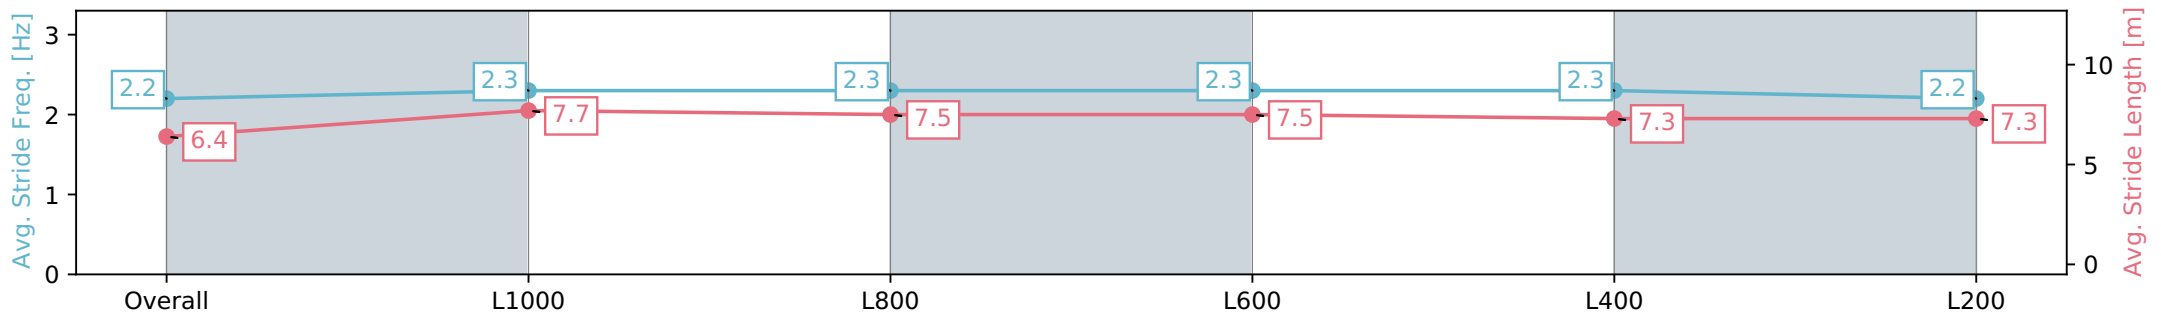

Pukekohe Park - Professional

Race 3: TAB NZ 1200 - 1200m

01 June 2024 - 2:06PM

PUKEKOHE  
PARK

Track Rating: Heavy 9, Weather: Overcast, Rail Position: +4m Entire

Section	Overall	L1000	L800	L600	L400	L200
Section Times	1:14.00 [5] (0:14.00)	1:00.00 [7] (0:11.68)	0:48.32 [5] (0:12.01)	0:36.31 [3] (0:11.95)	0:24.36 [3] (0:11.80)	0:12.56 [7] (0:12.56)
Average Speed [km/h]	51.3	62.4	61.1	61.4	60.8	57.4
Top Speed [km/h]	64.3	63.7	62.9	62.9	63.0	58.3
Avg. Dist. to Rail [m]	7.3	2.5	2.9	4.5	7.7	7.8
Avg. Stride Freq. [Hz]	2.2	2.3	2.3	2.3	2.3	2.2
Avg. Stride Length [m]	6.4	7.7	7.5	7.5	7.3	7.3