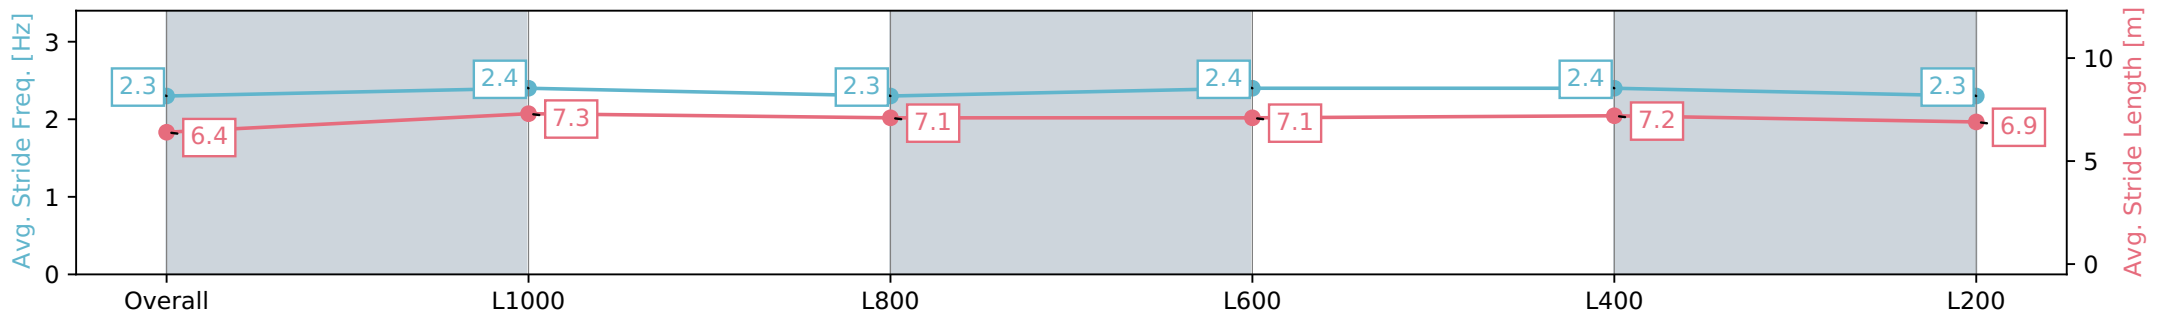

Pukekohe Park - Professional

Race 3: TAB NZ 1200 - 1200m

01 June 2024 - 2:06PM

Track Rating: Heavy 9, Weather: Overcast, Rail Position: +4m Entire

Section	Overall	L1000	L800	L600	L400	L200
Section Times	1:13.63 [2] (0:13.78)	0:59.85 [1] (0:11.52)	0:48.33 [1] (0:12.20)	0:36.13 [2] (0:12.05)	0:24.08 [2] (0:11.60)	0:12.48 [2] (0:12.48)
Average Speed [km/h]	52.4	62.7	59.4	60.1	62.0	57.6
Top Speed [km/h]	65.7	65.4	61.1	63.0	63.7	60.3
Avg. Dist. to Rail [m]	6.1	1.1	0.8	2.4	5.5	7.8
Avg. Stride Freq. [Hz]	2.3	2.4	2.3	2.4	2.4	2.3
Avg. Stride Length [m]	6.4	7.3	7.1	7.1	7.2	6.9