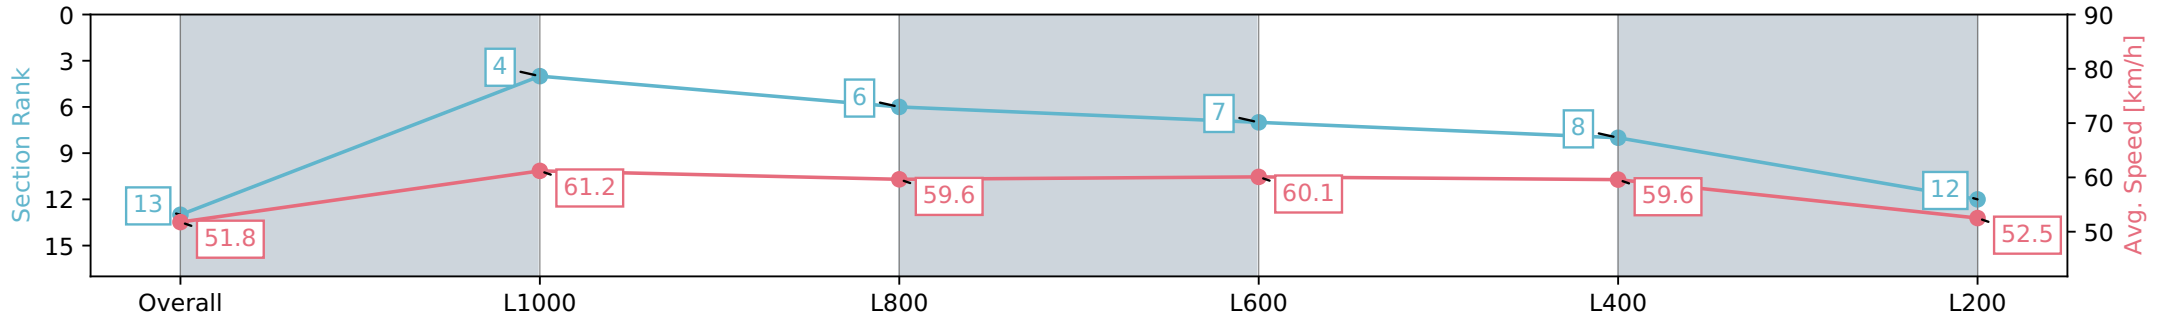

Horse/Jockey Name	VIBRANCY/Jessica Allen
Finish Rank	13
Fastest Section Time (Section)	0:11.79 (L1000)
Top Speed [km/h] (Section)	63.0 (Overall)
Race State	Finished

AUCKLAND  
THOROUGHBRED  
SINCE RACING 1874

Pukekohe Park - Professional

Race 3: TAB NZ 1200 - 1200m

01 June 2024 - 2:06PM

PUKEKOHE  
PARK

Track Rating: Heavy 9, Weather: Overcast, Rail Position: +4m Entire

Section	Overall	L1000	L800	L600	L400	L200
Section Times	1:15.69 [13] (0:13.92)	1:01.77 [4] (0:11.79)	0:49.98 [6] (0:12.16)	0:37.82 [7] (0:12.05)	0:25.77 [8] (0:12.06)	0:13.71 [12] (0:13.71)
Average Speed [km/h]	51.8	61.2	59.6	60.1	59.6	52.5
Top Speed [km/h]	63.0	62.9	61.4	62.1	62.2	56.9
Avg. Dist. to Rail [m]	1.6	0.8	1.3	0.8	1.3	1.8
Avg. Stride Freq. [Hz]	2.3	2.4	2.4	2.4	2.4	2.3
Avg. Stride Length [m]	6.3	7.1	7.0	6.9	6.9	6.4