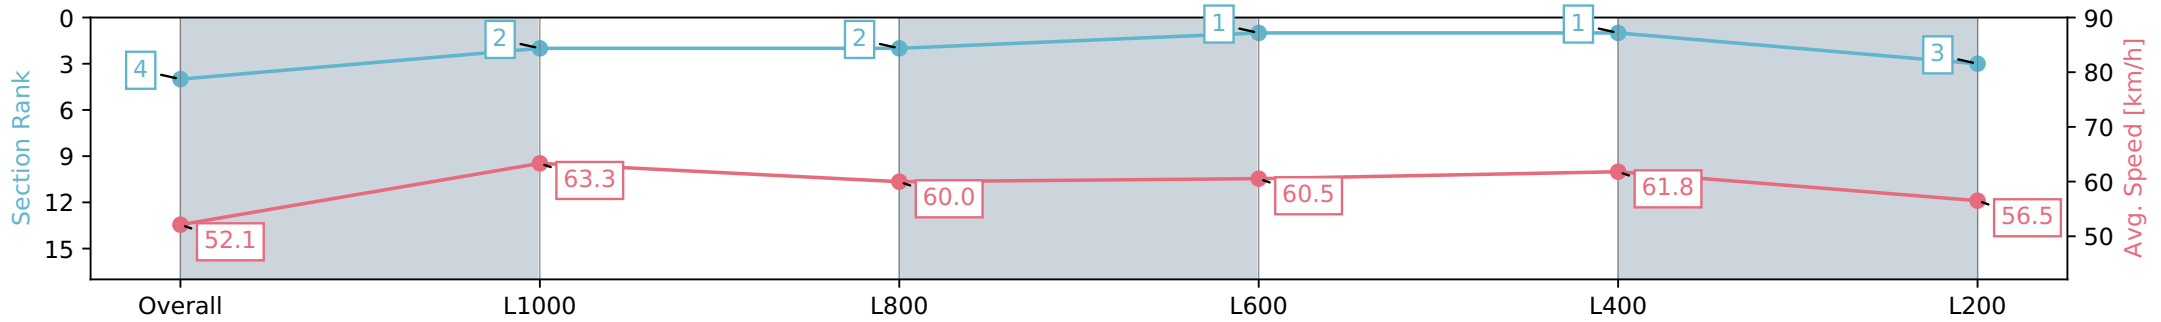

Pukekohe Park - Professional

Race 3: TAB NZ 1200 - 1200m

01 June 2024 - 2:06PM

PUKEKOHE  
PARK

Track Rating: Heavy 9, Weather: Overcast, Rail Position: +4m Entire

Section	Overall	L1000	L800	L600	L400	L200
Section Times	1:13.91 [4] (0:13.79)	1:00.12 [2] (0:11.55)	0:48.57 [2] (0:12.12)	0:36.45 [1] (0:12.02)	0:24.43 [1] (0:11.68)	0:12.75 [3] (0:12.75)
Average Speed [km/h]	52.1	63.3	60.0	60.5	61.8	56.5
Top Speed [km/h]	65.0	65.4	61.8	63.3	64.1	59.0
Avg. Dist. to Rail [m]	8.2	2.4	1.9	3.3	6.2	8.0
Avg. Stride Freq. [Hz]	2.3	2.4	2.4	2.4	2.4	2.3
Avg. Stride Length [m]	6.3	7.3	7.1	7.0	7.0	6.7