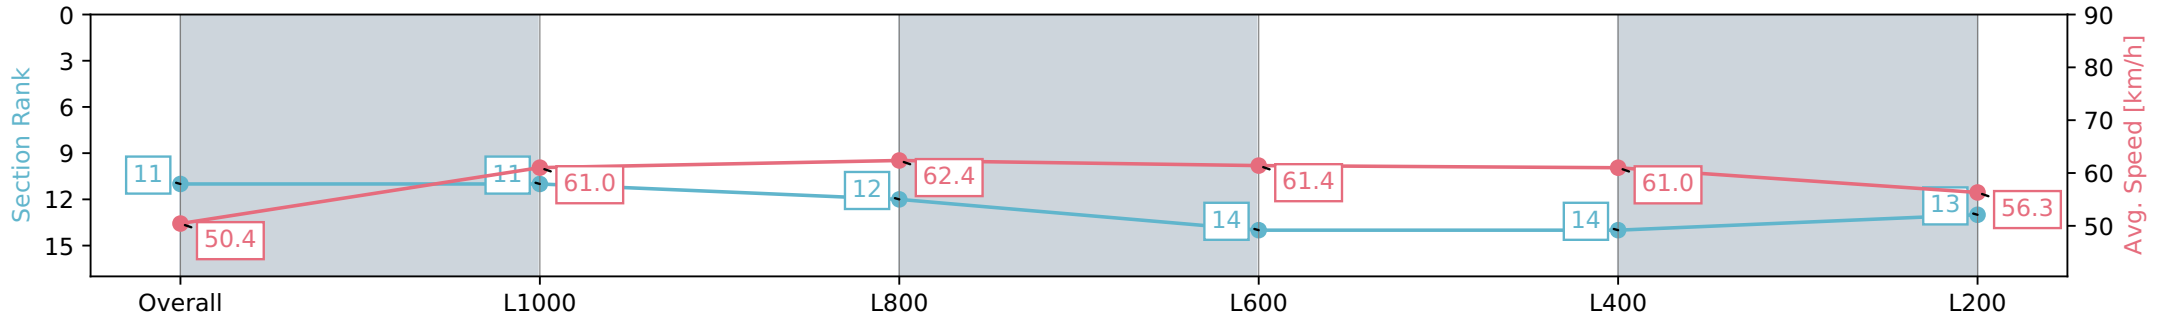

Section	Overall	L1000	L800	L600	L400	L200
Section Times	1:14.88 [11] (0:14.32)	1:00.56 [11] (0:12.03)	0:48.53 [12] (0:11.86)	0:36.67 [14] (0:12.10)	0:24.57 [14] (0:11.78)	0:12.79 [13] (0:12.79)
Average Speed [km/h]	50.4	61.0	62.4	61.4	61.0	56.3
Top Speed [km/h]	64.0	62.3	63.3	63.1	62.7	58.7
Avg. Dist. to Rail [m]	5.9	3.4	5.4	7.8	12.1	13.6
Avg. Stride Freq. [Hz]	2.2	2.3	2.4	2.4	2.5	2.4
Avg. Stride Length [m]	6.2	7.3	7.2	7.0	6.9	6.5