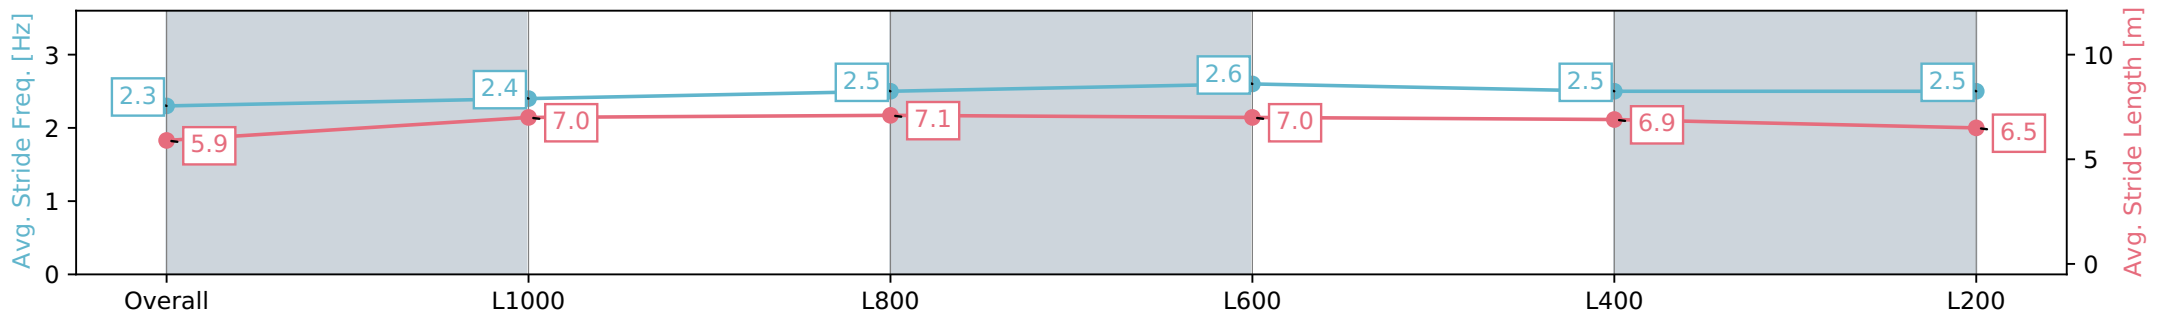

Pukekohe Park - Professional

Race 3: TAB NZ 1200 - 1200m

01 June 2024 - 2:06PM

Track Rating: Heavy 9, Weather: Overcast, Rail Position: +4m Entire

Section	Overall	L1000	L800	L600	L400	L200
Section Times	1:13.56 [1] (0:14.40)	0:59.16 [13] (0:11.99)	0:47.17 [13] (0:11.72)	0:35.45 [12] (0:11.56)	0:23.89 [4] (0:11.46)	0:12.43 [1] (0:12.43)
Average Speed [km/h]	50.2	61.0	63.4	64.2	62.8	58.1
Top Speed [km/h]	62.9	63.0	64.7	64.8	64.6	60.6
Avg. Dist. to Rail [m]	9.7	2.8	5.8	8.6	10.1	12.1
Avg. Stride Freq. [Hz]	2.3	2.4	2.5	2.6	2.5	2.5
Avg. Stride Length [m]	5.9	7.0	7.1	7.0	6.9	6.5