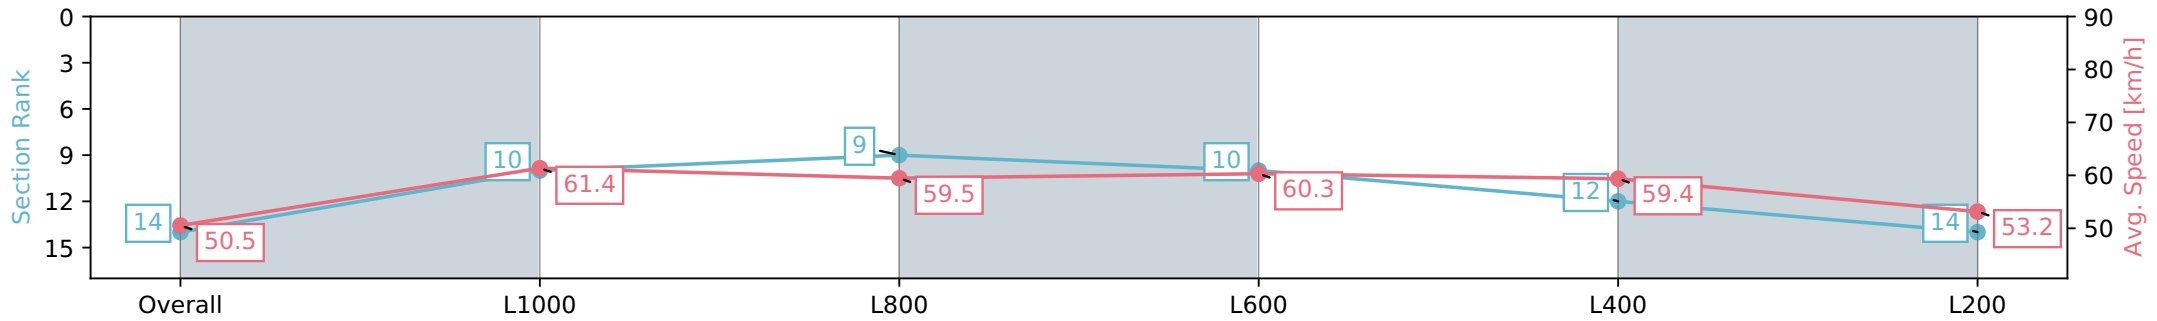

Pukekohe Park - Professional

Race 3: TAB NZ 1200 - 1200m

01 June 2024 - 2:06PM

PUKEKOHE  
PARK

Track Rating: Heavy 9, Weather: Overcast, Rail Position: +4m Entire

Section	Overall	L1000	L800	L600	L400	L200
Section Times	1:15.81 [14] (0:14.26)	1:01.55 [10] (0:11.68)	0:49.87 [9] (0:12.14)	0:37.73 [10] (0:12.04)	0:25.69 [12] (0:12.12)	0:13.57 [14] (0:13.56)
Average Speed [km/h]	50.5	61.4	59.5	60.3	59.4	53.2
Top Speed [km/h]	63.6	63.2	61.3	62.4	62.3	57.4
Avg. Dist. to Rail [m]	0.9	0.6	0.8	2.1	3.6	4.3
Avg. Stride Freq. [Hz]	2.3	2.5	2.4	2.4	2.4	2.3
Avg. Stride Length [m]	6.0	6.9	6.8	7.0	6.7	6.4