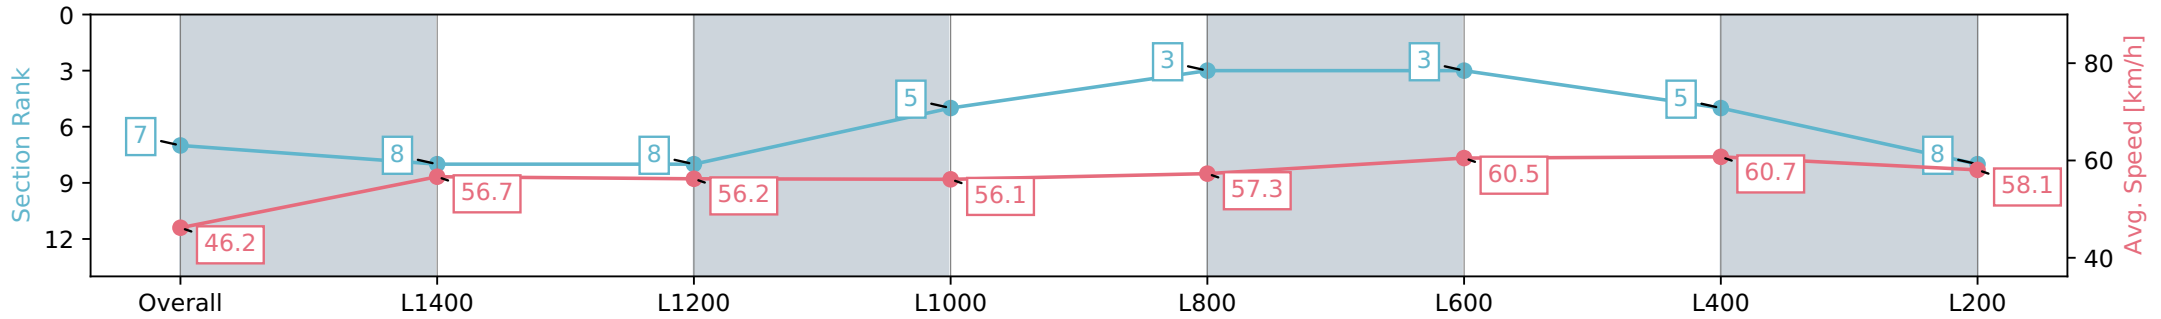

AUCKLAND
THOROUGHBRED
SINCE RACING 1864

Pukekohe Park - Professional
Race 2: BARFOOT & THOMPSON 1600 - 1600m

PUKEKOHE
PARK

01 June 2024 - 1:28PM

Track Rating: Heavy 9, Weather: Overcast, Rail Position: +4m Entire

Section	Overall	L1400	L1200	L1000	L800	L600	L400	L200
Section Times	1:43.30 [7] (0:15.60)	1:27.70 [8] (0:12.71)	1:14.99 [8] (0:12.85)	1:02.14 [5] (0:13.02)	0:49.12 [3] (0:12.77)	0:36.35 [3] (0:12.12)	0:24.23 [5] (0:11.82)	0:12.41 [8] (0:12.41)
Average Speed [km/h]	46.2	56.7	56.2	56.1	57.3	60.5	60.7	58.1
Top Speed [km/h]	59.2	57.7	57.1	56.9	58.9	61.8	61.6	59.9
Avg. Dist. to Rail [m]	9.6	4.4	3.7	2.7	3.3	4.1	6.6	7.4
Avg. Stride Freq. [Hz]	2.2	2.2	2.2	2.3	2.2	2.4	2.4	2.3
Avg. Stride Length [m]	5.7	7.0	7.0	6.9	7.1	7.1	7.2	7.0