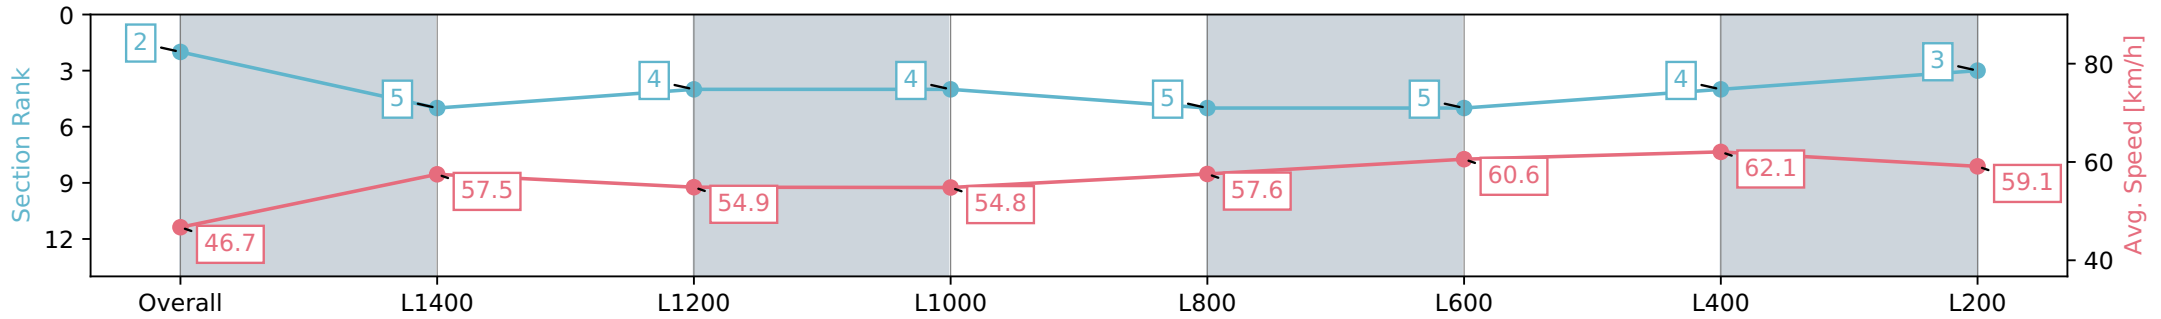

Horse/Jockey Name	BAGGIO/Samantha Spratt
Finish Rank	2
Fastest Section Time (Section)	0:11.63 (L400)
Top Speed [km/h] (Section)	63.0 (L800)
Race State	Finished

AUCKLAND
THOROUGHBRED
SINCE RACING 1864

Pukekohe Park - Professional
Race 2: BARFOOT & THOMPSON 1600 - 1600m

PUKEKOHE
PARK

01 June 2024 - 1:28PM

Track Rating: Heavy 9, Weather: Overcast, Rail Position: +4m Entire

Section	Overall	L1400	L1200	L1000	L800	L600	L400	L200
Section Times	1:42.88 [2] (0:15.47)	1:27.41 [5] (0:12.51)	1:14.90 [4] (0:13.14)	1:01.76 [4] (0:13.22)	0:48.54 [5] (0:12.73)	0:35.81 [5] (0:11.98)	0:23.83 [4] (0:11.63)	0:12.20 [3] (0:12.20)
Average Speed [km/h]	46.7	57.5	54.9	54.8	57.6	60.6	62.1	59.1
Top Speed [km/h]	59.9	59.7	55.7	56.1	58.4	63.0	62.9	60.9
Avg. Dist. to Rail [m]	3.7	1.4	1.3	1.7	2.5	3.4	7.1	8.2
Avg. Stride Freq. [Hz]	2.1	2.2	2.1	2.1	2.2	2.2	2.3	2.3
Avg. Stride Length [m]	6.0	7.3	7.3	7.3	7.4	7.4	7.4	7.2

- [ ] Ranking at each section and finish
- -:-:- No data available at this section
- NA No data available