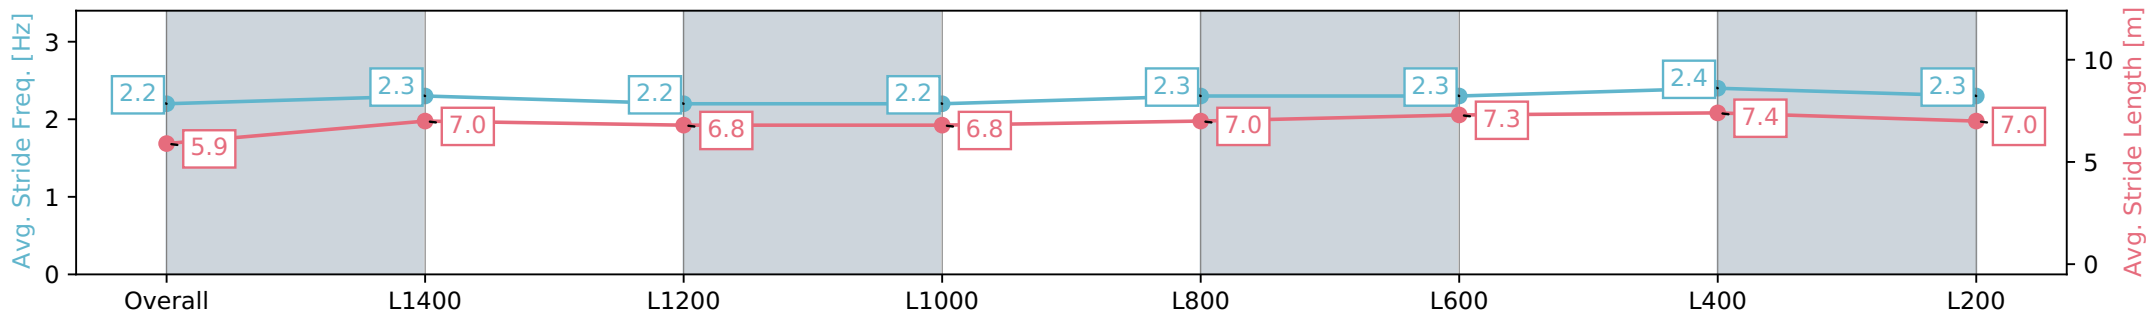

Section	Overall	L1400	L1200	L1000	L800	L600	L400	L200
Section Times	1:43.05 [5] (0:15.70)	1:27.35 [9] (0:12.51)	1:14.84 [7] (0:13.16)	1:01.68 [8] (0:13.21)	0:48.47 [8] (0:12.78)	0:35.69 [8] (0:11.89)	0:23.80 [8] (0:11.49)	0:12.31 [4] (0:12.31)
Average Speed [km/h]	45.9	57.7	54.7	54.8	57.3	61.0	62.7	58.5
Top Speed [km/h]	59.8	60.1	55.6	55.3	59.7	64.2	64.2	60.9
Avg. Dist. to Rail [m]	5.4	1.6	1.2	1.4	2.4	2.9	3.9	3.8
Avg. Stride Freq. [Hz]	2.2	2.3	2.2	2.2	2.3	2.3	2.4	2.3
Avg. Stride Length [m]	5.9	7.0	6.8	6.8	7.0	7.3	7.4	7.0