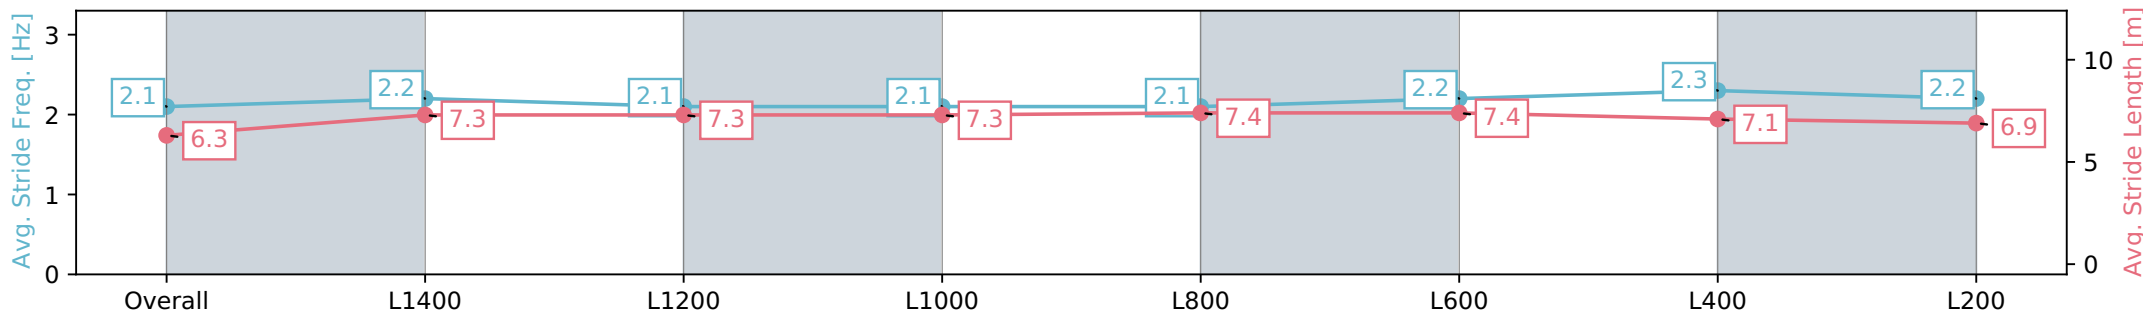

AUCKLAND
THOROUGHBRED
SINCE RACING 1864

Pukekohe Park - Professional

Race 2: BARFOOT & THOMPSON 1600 - 1600m

PUKEKOHE
PARK

01 June 2024 - 1:28PM

Track Rating: Heavy 9, Weather: Overcast, Rail Position: +4m Entire

Section	Overall	L1400	L1200	L1000	L800	L600	L400	L200
Section Times	1:44.51 [11] (0:15.17)	1:29.34 [1] (0:12.56)	1:16.77 [2] (0:13.10)	1:03.67 [2] (0:13.25)	0:50.42 [2] (0:12.77)	0:37.65 [2] (0:12.17)	0:25.48 [3] (0:12.24)	0:13.24 [11] (0:13.24)
Average Speed [km/h]	47.5	57.1	55.1	54.8	57.0	60.0	58.9	54.2
Top Speed [km/h]	60.1	58.4	56.2	56.2	58.1	61.0	60.1	56.5
Avg. Dist. to Rail [m]	8.6	2.9	1.4	1.5	2.4	3.0	5.8	4.5
Avg. Stride Freq. [Hz]	2.1	2.2	2.1	2.1	2.1	2.2	2.3	2.2
Avg. Stride Length [m]	6.3	7.3	7.3	7.3	7.4	7.4	7.1	6.9