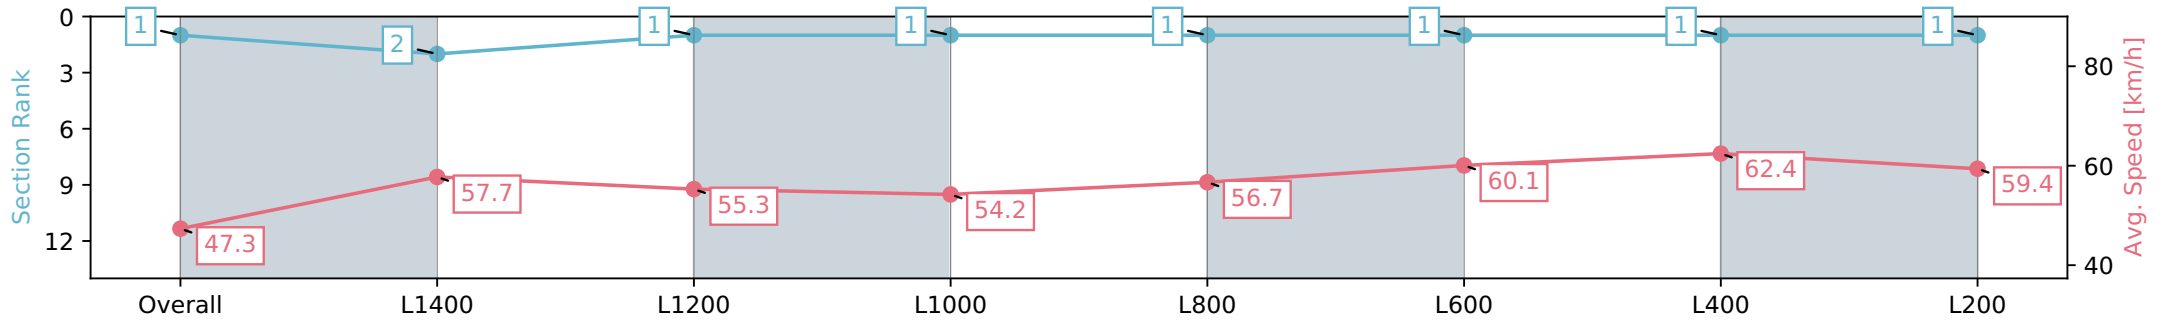

Pukekohe Park - Professional
Race 2: BARFOOT & THOMPSON 1600 - 1600m

PUKEKOHE
PARK

01 June 2024 - 1:28PM

Track Rating: Heavy 9, Weather: Overcast, Rail Position: +4m Entire

Section	Overall	L1400	L1200	L1000	L800	L600	L400	L200
Section Times	1:42.44 [1] (0:15.20)	1:27.24 [2] (0:12.49)	1:14.75 [1] (0:13.03)	1:01.72 [1] (0:13.24)	0:48.48 [1] (0:12.80)	0:35.68 [1] (0:12.02)	0:23.66 [1] (0:11.52)	0:12.14 [1] (0:12.14)
Average Speed [km/h]	47.3	57.7	55.3	54.2	56.7	60.1	62.4	59.4
Top Speed [km/h]	59.4	58.7	56.3	55.4	58.0	63.1	63.5	60.9
Avg. Dist. to Rail [m]	4.0	1.1	0.2	0.3	0.7	1.4	2.3	3.2
Avg. Stride Freq. [Hz]	2.3	2.2	2.1	2.1	2.2	2.3	2.4	2.3
Avg. Stride Length [m]	5.8	7.3	7.2	7.1	7.2	7.3	7.3	7.0