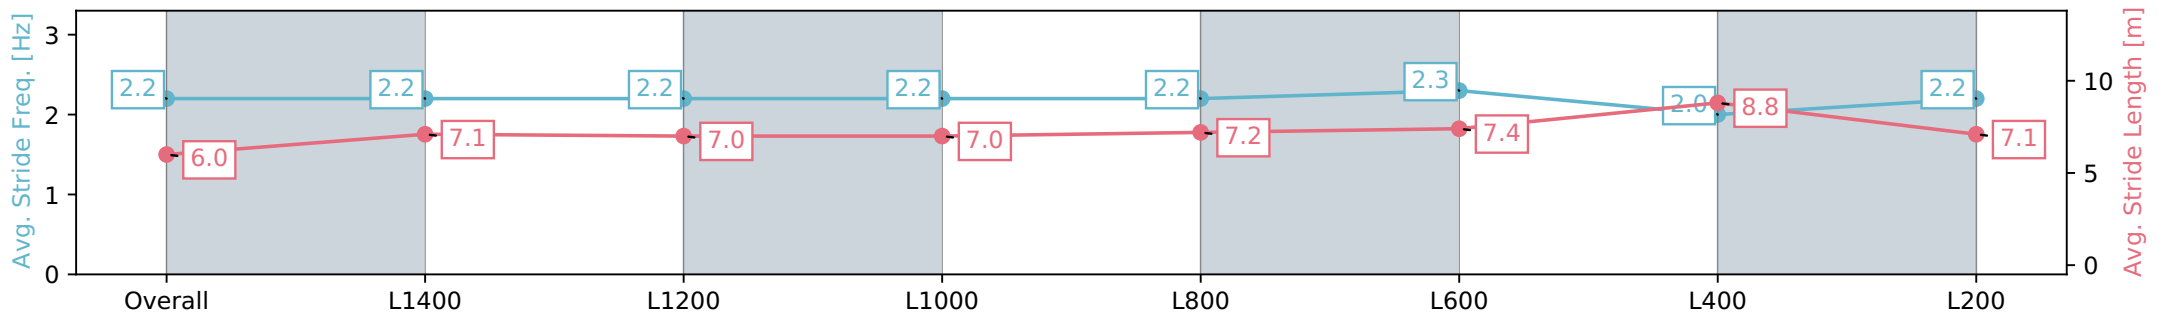

Section	Overall	L1400	L1200	L1000	L800	L600	L400	L200
Section Times	1:42.93 [3] (0:15.35)	1:27.58 [3] (0:12.53)	1:15.05 [3] (0:13.10)	1:01.95 [3] (0:13.22)	0:48.73 [4] (0:12.82)	0:35.91 [4] (0:11.91)	0:24.00 [2] (0:11.62)	0:12.38 [2] (0:12.38)
Average Speed [km/h]	46.9	57.3	55.0	54.6	56.7	60.8	62.1	58.1
Top Speed [km/h]	58.5	58.6	55.8	55.1	58.3	63.9	63.7	60.1
Avg. Dist. to Rail [m]	2.8	0.2	0.3	0.5	1.4	2.0	4.8	4.1
Avg. Stride Freq. [Hz]	2.2	2.2	2.2	2.2	2.2	2.3	2.0	2.2
Avg. Stride Length [m]	6.0	7.1	7.0	7.0	7.2	7.4	8.8	7.1