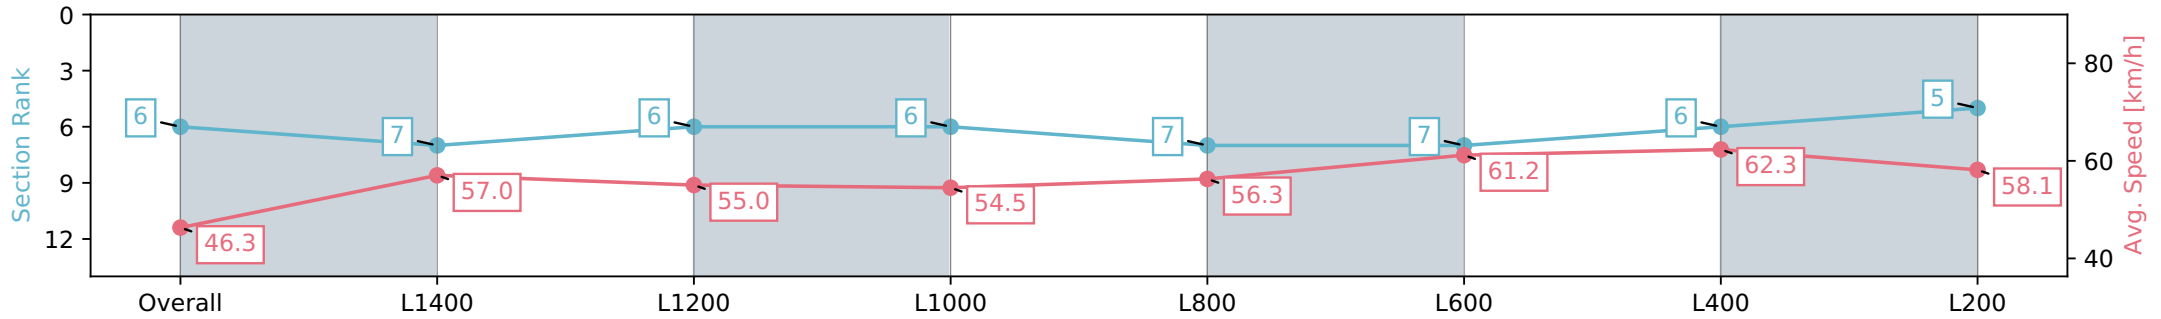

AUCKLAND
THOROUGHBRED
RACING

Pukekohe Park - Professional
Race 2: BARFOOT & THOMPSON 1600 - 1600m

PUKEKOHE
PARK

01 June 2024 - 1:28PM

Track Rating: Heavy 9, Weather: Overcast, Rail Position: +4m Entire

Section	Overall	L1400	L1200	L1000	L800	L600	L400	L200
Section Times	1:43.12 [6] (0:15.57)	1:27.54 [7] (0:12.62)	1:14.92 [6] (0:13.08)	1:01.84 [6] (0:13.21)	0:48.63 [7] (0:12.87)	0:35.76 [7] (0:11.84)	0:23.92 [6] (0:11.55)	0:12.37 [5] (0:12.37)
Average Speed [km/h]	46.3	57.0	55.0	54.5	56.3	61.2	62.3	58.1
Top Speed [km/h]	58.2	59.5	55.7	55.6	58.4	63.9	64.0	60.5
Avg. Dist. to Rail [m]	2.0	0.4	0.2	0.4	1.1	1.5	1.6	1.4
Avg. Stride Freq. [Hz]	2.3	2.3	2.3	2.2	2.3	2.4	2.5	2.4
Avg. Stride Length [m]	5.6	6.7	6.8	6.8	6.9	7.2	7.0	6.8