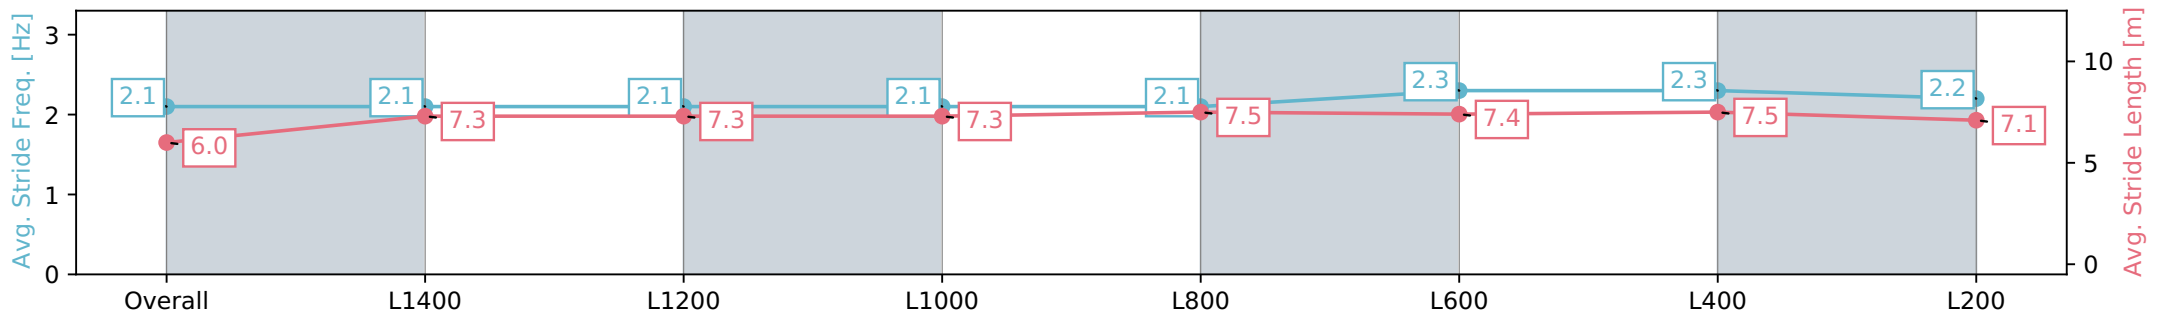

AUCKLAND
THOROUGHBRED
RACING
SINCE 1864

Pukekohe Park - Professional
Race 2: BARFOOT & THOMPSON 1600 - 1600m

PUKEKOHE
PARK

01 June 2024 - 1:28PM

Track Rating: Heavy 9, Weather: Overcast, Rail Position: +4m Entire

Section	Overall	L1400	L1200	L1000	L800	L600	L400	L200
Section Times	1:43.41 [8] (0:15.53)	1:27.88 [6] (0:12.87)	1:15.01 [9] (0:13.13)	1:01.88 [9] (0:13.27)	0:48.61 [9] (0:12.65)	0:35.96 [9] (0:11.78)	0:24.18 [7] (0:11.53)	0:12.65 [6] (0:12.65)
Average Speed [km/h]	46.3	56.2	54.6	55.0	58.0	62.2	62.3	56.9
Top Speed [km/h]	59.5	58.6	57.1	56.1	60.2	64.9	64.7	60.1
Avg. Dist. to Rail [m]	6.5	2.9	2.1	2.0	3.5	5.1	8.2	8.8
Avg. Stride Freq. [Hz]	2.1	2.1	2.1	2.1	2.1	2.3	2.3	2.2
Avg. Stride Length [m]	6.0	7.3	7.3	7.3	7.5	7.4	7.5	7.1