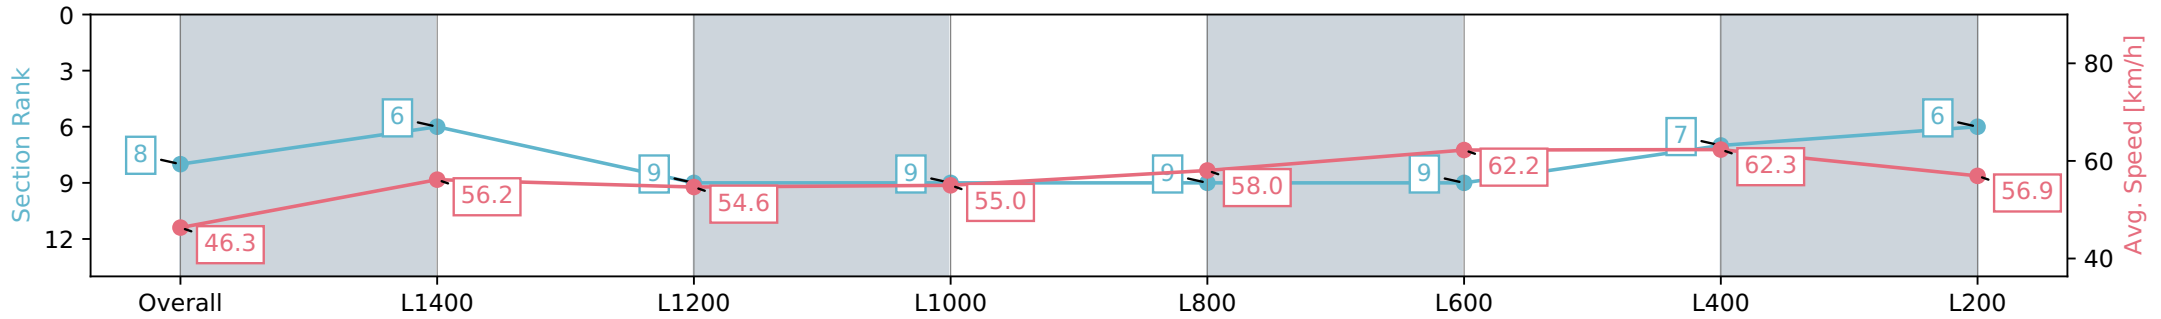

Horse/Jockey Name	WOLF RAYET/Ngakau Hailey
Finish Rank	8
Fastest Section Time (Section)	0:11.53 (L400)
Top Speed [km/h] (Section)	64.9 (L800)
Race State	Finished

AUCKLAND
THOROUGHBRED
RACING
SINCE 1864

Pukekohe Park - Professional
Race 2: BARFOOT & THOMPSON 1600 - 1600m

PUKEKOHE
PARK

01 June 2024 - 1:28PM

Track Rating: Heavy 9, Weather: Overcast, Rail Position: +4m Entire

Section	Overall	L1400	L1200	L1000	L800	L600	L400	L200
Section Times	1:43.41 [8] (0:15.53)	1:27.88 [6] (0:12.87)	1:15.01 [9] (0:13.13)	1:01.88 [9] (0:13.27)	0:48.61 [9] (0:12.65)	0:35.96 [9] (0:11.78)	0:24.18 [7] (0:11.53)	0:12.65 [6] (0:12.65)
Average Speed [km/h]	46.3	56.2	54.6	55.0	58.0	62.2	62.3	56.9
Top Speed [km/h]	59.5	58.6	57.1	56.1	60.2	64.9	64.7	60.1
Avg. Dist. to Rail [m]	6.5	2.9	2.1	2.0	3.5	5.1	8.2	8.8
Avg. Stride Freq. [Hz]	2.1	2.1	2.1	2.1	2.1	2.3	2.3	2.2
Avg. Stride Length [m]	6.0	7.3	7.3	7.3	7.5	7.4	7.5	7.1

Report Created: Sat 01 June 2024 11:44:23 GMT+10 (Note: Timing is based on positional data)

- [ ] Ranking at each section and finish
- -:-:- No data available at this section
- NA No data available