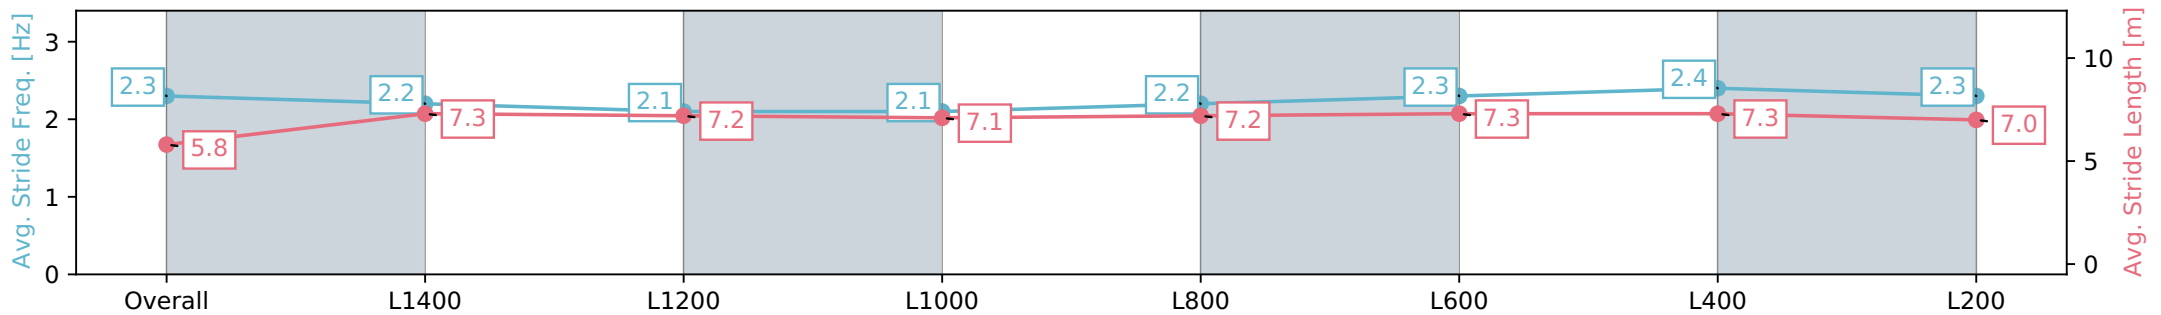

Pukekohe Park - Professional
Race 2: BARFOOT & THOMPSON 1600 - 1600m

PUKEKOHE
PARK

01 June 2024 - 1:28PM

Track Rating: Heavy 9, Weather: Overcast, Rail Position: +4m Entire

Section	Overall	L1400	L1200	L1000	L800	L600	L400	L200
Section Times	1:42.44 [1] (0:15.20)	1:27.24 [2] (0:12.49)	1:14.75 [1] (0:13.03)	1:01.72 [1] (0:13.24)	0:48.48 [1] (0:12.80)	0:35.68 [1] (0:12.02)	0:23.66 [1] (0:11.52)	0:12.14 [1] (0:12.14)
Average Speed [km/h]	47.3	57.7	55.3	54.2	56.7	60.1	62.4	59.4
Top Speed [km/h]	59.4	58.7	56.3	55.4	58.0	63.1	63.5	60.9
Avg. Dist. to Rail [m]	4.0	1.1	0.2	0.3	0.7	1.4	2.3	3.2
Avg. Stride Freq. [Hz]	2.3	2.2	2.1	2.1	2.2	2.3	2.4	2.3
Avg. Stride Length [m]	5.8	7.3	7.2	7.1	7.2	7.3	7.3	7.0