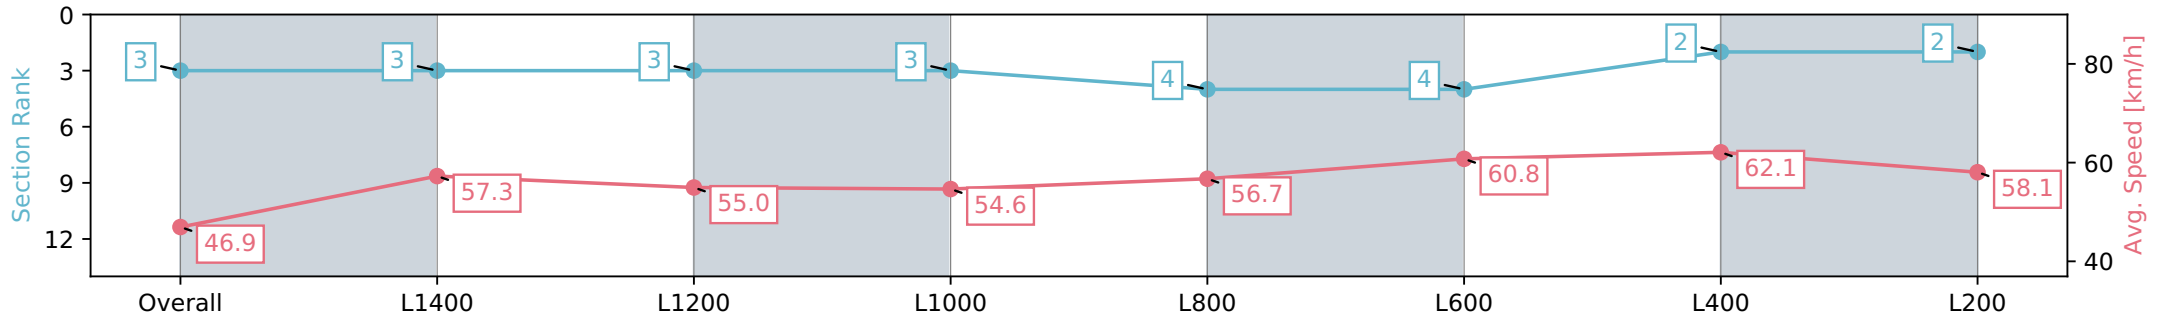

Section	Overall	L1400	L1200	L1000	L800	L600	L400	L200
Section Times	1:42.93 [3] (0:15.35)	1:27.58 [3] (0:12.53)	1:15.05 [3] (0:13.10)	1:01.95 [3] (0:13.22)	0:48.73 [4] (0:12.82)	0:35.91 [4] (0:11.91)	0:24.00 [2] (0:11.62)	0:12.38 [2] (0:12.38)
Average Speed [km/h]	46.9	57.3	55.0	54.6	56.7	60.8	62.1	58.1
Top Speed [km/h]	58.5	58.6	55.8	55.1	58.3	63.9	63.7	60.1
Avg. Dist. to Rail [m]	2.8	0.2	0.3	0.5	1.4	2.0	4.8	4.1
Avg. Stride Freq. [Hz]	2.2	2.2	2.2	2.2	2.2	2.3	2.0	2.2
Avg. Stride Length [m]	6.0	7.1	7.0	7.0	7.2	7.4	8.8	7.1