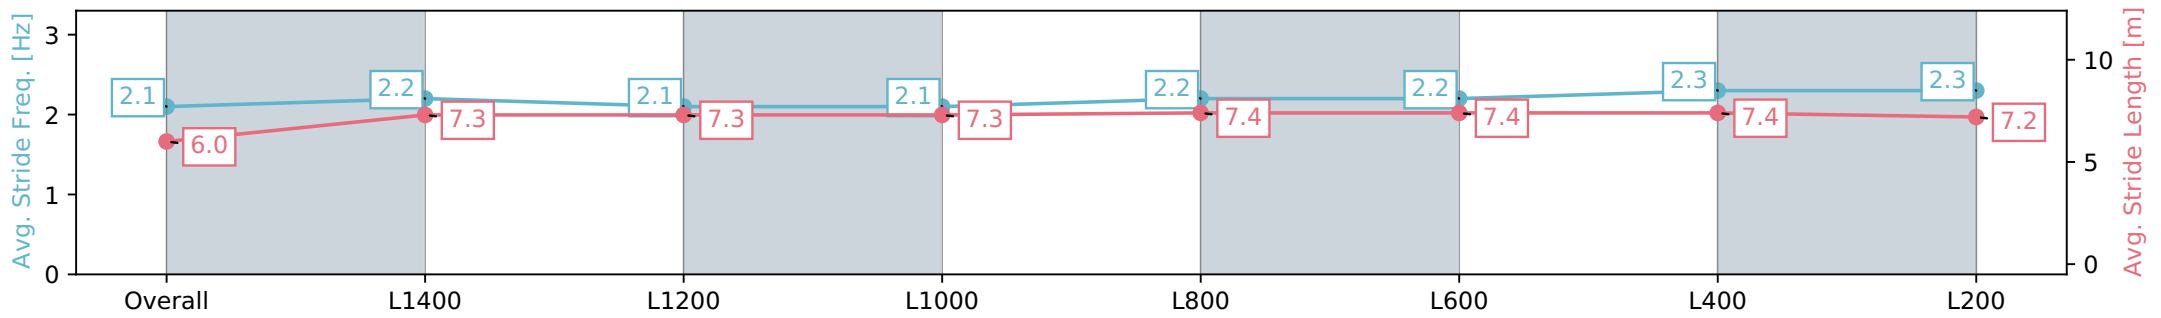

Horse/Jockey Name	BAGGIO/Samantha Spratt
Finish Rank	2
Fastest Section Time (Section)	0:11.63 (L400)
Top Speed [km/h] (Section)	63.0 (L800)
Race State	Finished

AUCKLAND
THOROUGHBRED
SINCE RACING 1864

Pukekohe Park - Professional
Race 2: BARFOOT & THOMPSON 1600 - 1600m

PUKEKOHE
PARK

01 June 2024 - 1:28PM

Track Rating: Heavy 9, Weather: Overcast, Rail Position: +4m Entire

Section	Overall	L1400	L1200	L1000	L800	L600	L400	L200
Section Times	1:42.88 [2] (0:15.47)	1:27.41 [5] (0:12.51)	1:14.90 [4] (0:13.14)	1:01.76 [4] (0:13.22)	0:48.54 [5] (0:12.73)	0:35.81 [5] (0:11.98)	0:23.83 [4] (0:11.63)	0:12.20 [3] (0:12.20)
Average Speed [km/h]	46.7	57.5	54.9	54.8	57.6	60.6	62.1	59.1
Top Speed [km/h]	59.9	59.7	55.7	56.1	58.4	63.0	62.9	60.9
Avg. Dist. to Rail [m]	3.7	1.4	1.3	1.7	2.5	3.4	7.1	8.2
Avg. Stride Freq. [Hz]	2.1	2.2	2.1	2.1	2.2	2.2	2.3	2.3
Avg. Stride Length [m]	6.0	7.3	7.3	7.3	7.4	7.4	7.4	7.2

- [ ] Ranking at each section and finish
- -:-:- No data available at this section
- NA No data available