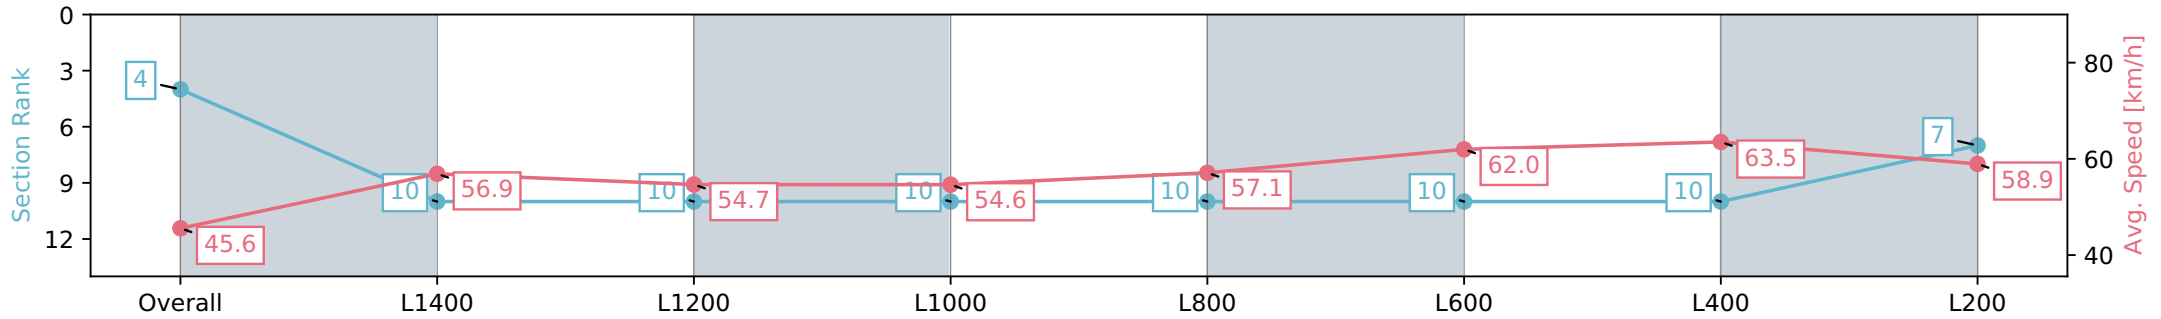

Section	Overall	L1400	L1200	L1000	L800	L600	L400	L200
Section Times	1:43.00 [4] (0:15.80)	1:27.20 [10] (0:12.68)	1:14.52 [10] (0:13.17)	1:01.35 [10] (0:13.23)	0:48.12 [10] (0:12.77)	0:35.35 [10] (0:11.82)	0:23.53 [10] (0:11.32)	0:12.21 [7] (0:12.21)
Average Speed [km/h]	45.6	56.9	54.7	54.6	57.1	62.0	63.5	58.9
Top Speed [km/h]	58.9	58.9	56.5	55.5	59.6	64.4	64.6	62.0
Avg. Dist. to Rail [m]	8.1	2.4	0.9	1.0	2.4	4.5	9.7	10.3
Avg. Stride Freq. [Hz]	2.2	2.3	2.2	2.2	2.3	2.4	2.4	2.3
Avg. Stride Length [m]	5.8	6.9	6.9	6.8	7.1	7.2	7.3	7.0