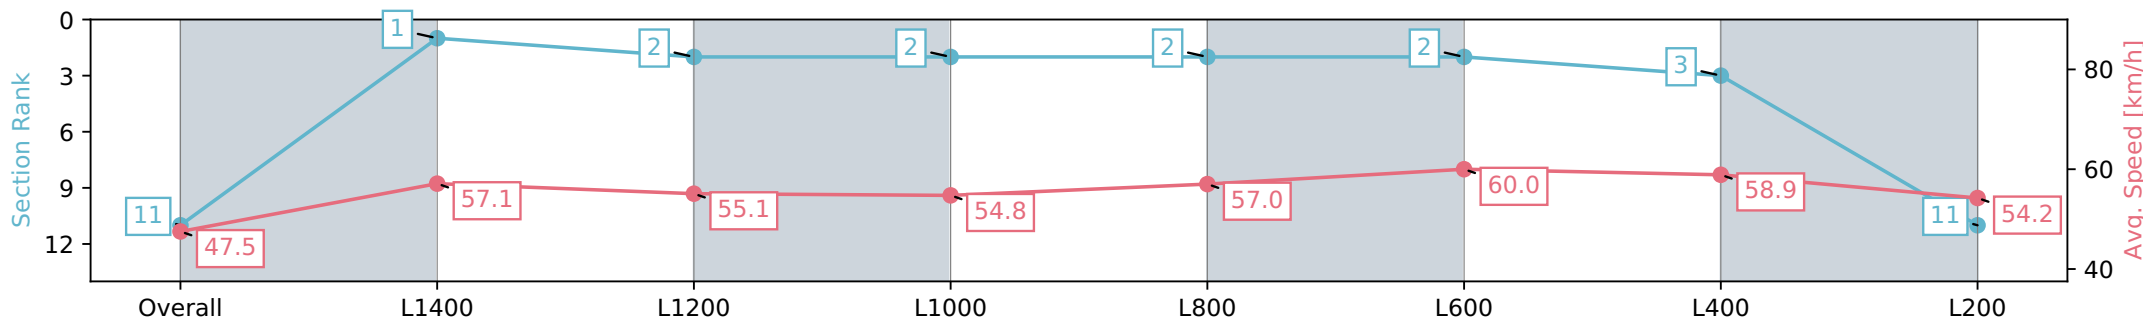

Horse/Jockey Name	MIDNIGHT ESCAPE/Niranjan Parmar
Finish Rank	11
Fastest Section Time (Section)	0:12.17 (L600)
Top Speed [km/h] (Section)	61.0 (L800)
Race State	Finished

AUCKLAND
THOROUGHBRED
SINCE RACING 1864

Pukekohe Park - Professional

Race 2: BARFOOT & THOMPSON 1600 - 1600m

PUKEKOHE
PARK

01 June 2024 - 1:28PM

Track Rating: Heavy 9, Weather: Overcast, Rail Position: +4m Entire

Section	Overall	L1400	L1200	L1000	L800	L600	L400	L200
Section Times	1:44.51 [11] (0:15.17)	1:29.34 [1] (0:12.56)	1:16.77 [2] (0:13.10)	1:03.67 [2] (0:13.25)	0:50.42 [2] (0:12.77)	0:37.65 [2] (0:12.17)	0:25.48 [3] (0:12.24)	0:13.24 [11] (0:13.24)
Average Speed [km/h]	47.5	57.1	55.1	54.8	57.0	60.0	58.9	54.2
Top Speed [km/h]	60.1	58.4	56.2	56.2	58.1	61.0	60.1	56.5
Avg. Dist. to Rail [m]	8.6	2.9	1.4	1.5	2.4	3.0	5.8	4.5
Avg. Stride Freq. [Hz]	2.1	2.2	2.1	2.1	2.1	2.2	2.3	2.2
Avg. Stride Length [m]	6.3	7.3	7.3	7.3	7.4	7.4	7.1	6.9

- [ ] Ranking at each section and finish
- -:-:- No data available at this section
- NA No data available