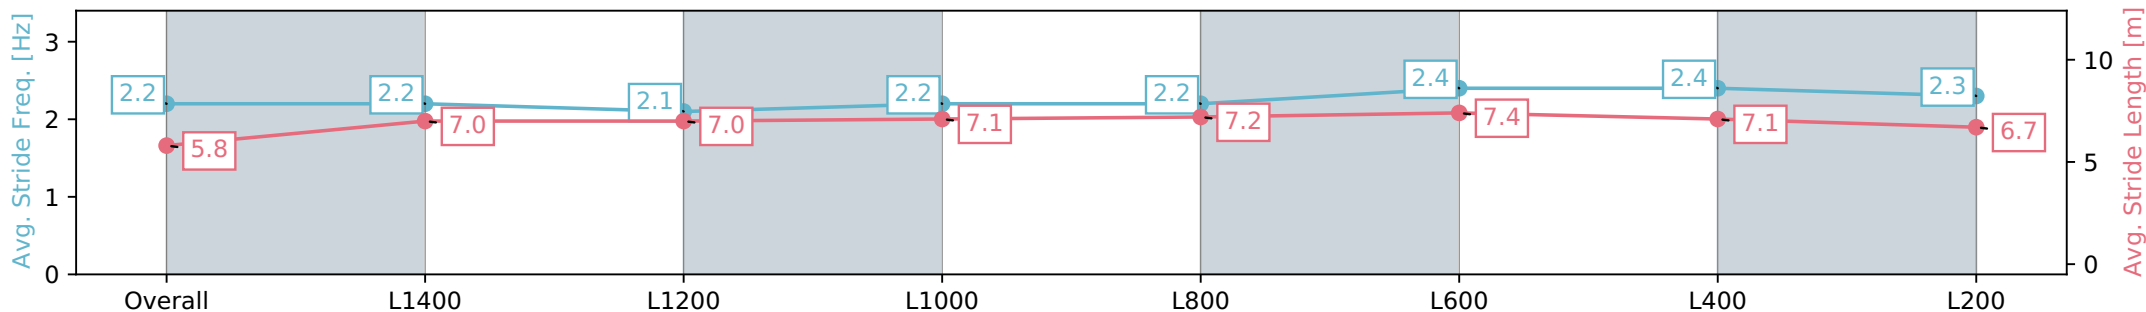

AUCKLAND
THOROUGHBRED
SINCE RACING 1864

Pukekohe Park - Professional

Race 2: BARFOOT & THOMPSON 1600 - 1600m

01 June 2024 - 1:28PM

PUKEKOHE
PARK

Track Rating: Heavy 9, Weather: Overcast, Rail Position: +4m Entire

Section	Overall	L1400	L1200	L1000	L800	L600	L400	L200
Section Times	1:43.86 [9] (0:15.82)	1:28.04 [11] (0:12.82)	1:15.22 [11] (0:13.28)	1:01.94 [11] (0:13.19)	0:48.75 [11] (0:12.69)	0:36.06 [11] (0:11.79)	0:24.27 [11] (0:11.57)	0:12.69 [10] (0:12.69)
Average Speed [km/h]	45.5	56.1	54.3	55.2	57.5	62.5	62.0	56.9
Top Speed [km/h]	59.4	58.7	56.1	57.2	59.6	63.9	63.8	59.7
Avg. Dist. to Rail [m]	10.6	3.9	2.0	1.7	2.9	5.9	11.4	10.9
Avg. Stride Freq. [Hz]	2.2	2.2	2.1	2.2	2.2	2.4	2.4	2.3
Avg. Stride Length [m]	5.8	7.0	7.0	7.1	7.2	7.4	7.1	6.7