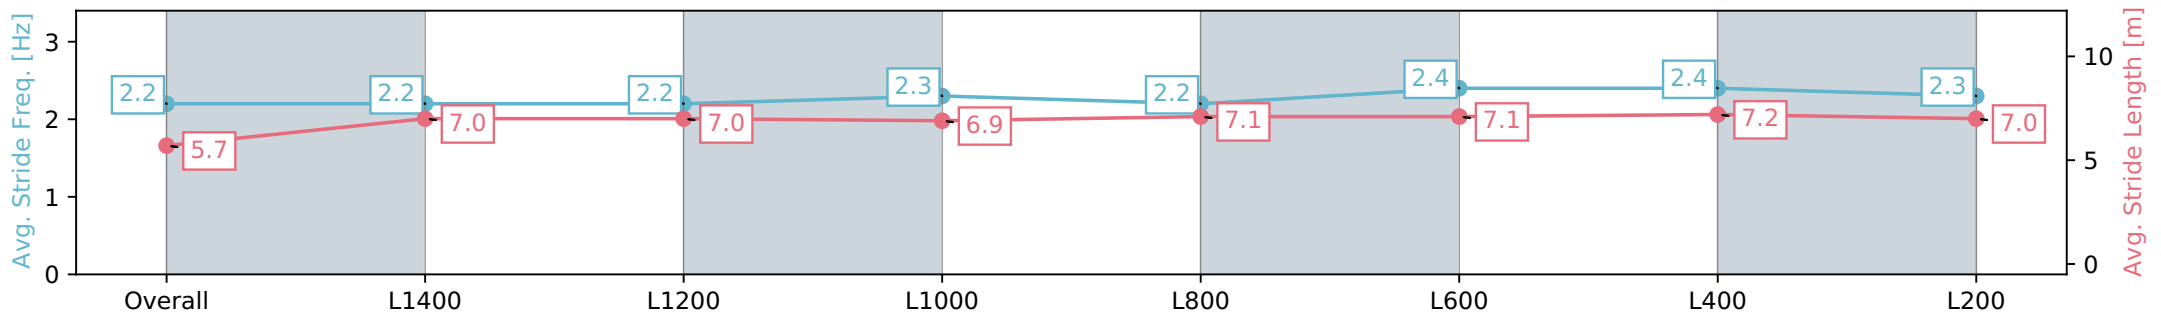

AUCKLAND
THOROUGHBRED
SINCE RACING 1864

Pukekohe Park - Professional
Race 2: BARFOOT & THOMPSON 1600 - 1600m

PUKEKOHE
PARK

01 June 2024 - 1:28PM

Track Rating: Heavy 9, Weather: Overcast, Rail Position: +4m Entire

Section	Overall	L1400	L1200	L1000	L800	L600	L400	L200
Section Times	1:43.30 [7] (0:15.60)	1:27.70 [8] (0:12.71)	1:14.99 [8] (0:12.85)	1:02.14 [5] (0:13.02)	0:49.12 [3] (0:12.77)	0:36.35 [3] (0:12.12)	0:24.23 [5] (0:11.82)	0:12.41 [8] (0:12.41)
Average Speed [km/h]	46.2	56.7	56.2	56.1	57.3	60.5	60.7	58.1
Top Speed [km/h]	59.2	57.7	57.1	56.9	58.9	61.8	61.6	59.9
Avg. Dist. to Rail [m]	9.6	4.4	3.7	2.7	3.3	4.1	6.6	7.4
Avg. Stride Freq. [Hz]	2.2	2.2	2.2	2.3	2.2	2.4	2.4	2.3
Avg. Stride Length [m]	5.7	7.0	7.0	6.9	7.1	7.1	7.2	7.0