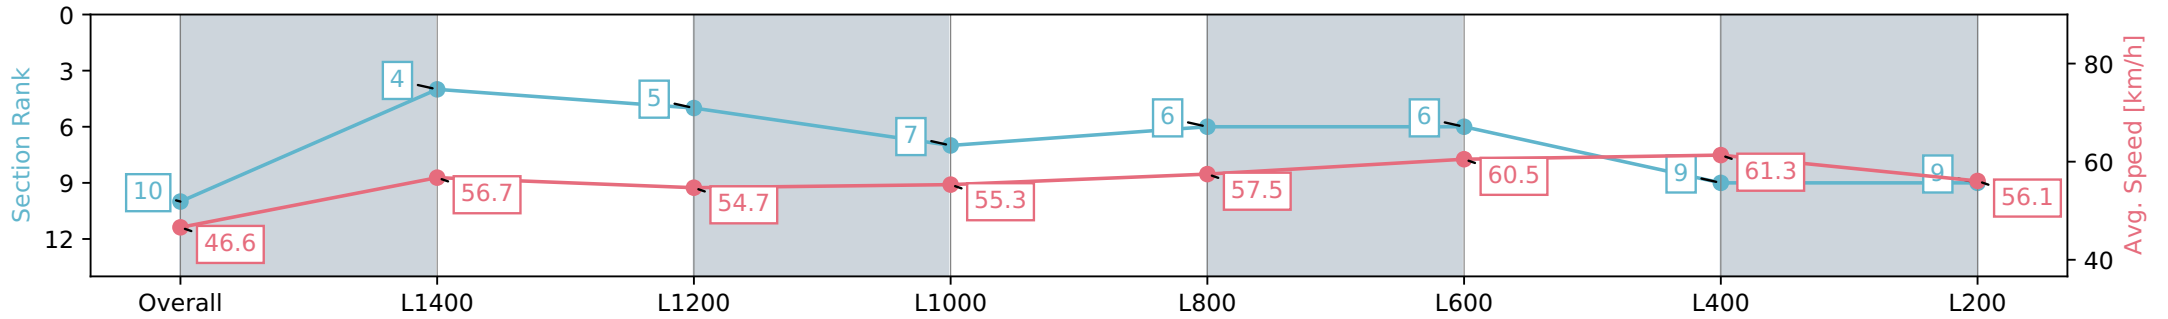

Horse/Jockey Name	KEATING/Vincent Colgan
Finish Rank	10
Fastest Section Time (Section)	0:11.72 (L400)
Top Speed [km/h] (Section)	62.7 (L800)
Race State	Finished

Pukekohe Park - Professional
Race 2: BARFOOT & THOMPSON 1600 - 1600m

01 June 2024 - 1:28PM

Track Rating: Heavy 9, Weather: Overcast, Rail Position: +4m Entire

Section	Overall	L1400	L1200	L1000	L800	L600	L400	L200
Section Times	1:43.86 [10] (0:15.44)	1:28.42 [4] (0:12.72)	1:15.70 [5] (0:13.16)	1:02.54 [7] (0:13.14)	0:49.40 [6] (0:12.72)	0:36.68 [6] (0:12.08)	0:24.60 [9] (0:11.72)	0:12.88 [9] (0:12.88)
Average Speed [km/h]	46.6	56.7	54.7	55.3	57.5	60.5	61.3	56.1
Top Speed [km/h]	60.4	59.5	55.7	56.6	58.7	62.7	62.6	59.8
Avg. Dist. to Rail [m]	4.4	1.8	1.7	1.6	3.0	4.1	9.0	9.1
Avg. Stride Freq. [Hz]	2.2	2.3	2.2	2.2	2.2	2.3	2.3	2.2
Avg. Stride Length [m]	6.0	7.0	6.9	7.1	7.3	7.4	7.3	7.0

- [ ] Ranking at each section and finish
- -:-:- No data available at this section
- NA No data available