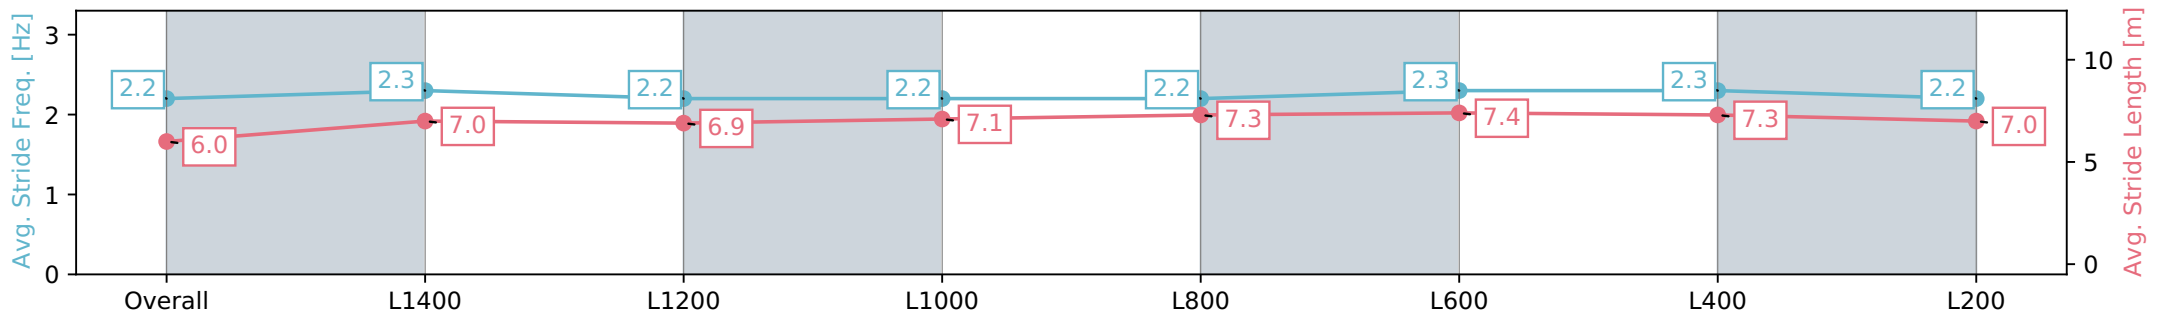

Horse/Jockey Name	KEATING/Vincent Colgan
Finish Rank	10
Fastest Section Time (Section)	0:11.72 (L400)
Top Speed [km/h] (Section)	62.7 (L800)
Race State	Finished

Pukekohe Park - Professional
Race 2: BARFOOT & THOMPSON 1600 - 1600m

01 June 2024 - 1:28PM

Track Rating: Heavy 9, Weather: Overcast, Rail Position: +4m Entire

Section	Overall	L1400	L1200	L1000	L800	L600	L400	L200
Section Times	1:43.86 [10] (0:15.44)	1:28.42 [4] (0:12.72)	1:15.70 [5] (0:13.16)	1:02.54 [7] (0:13.14)	0:49.40 [6] (0:12.72)	0:36.68 [6] (0:12.08)	0:24.60 [9] (0:11.72)	0:12.88 [9] (0:12.88)
Average Speed [km/h]	46.6	56.7	54.7	55.3	57.5	60.5	61.3	56.1
Top Speed [km/h]	60.4	59.5	55.7	56.6	58.7	62.7	62.6	59.8
Avg. Dist. to Rail [m]	4.4	1.8	1.7	1.6	3.0	4.1	9.0	9.1
Avg. Stride Freq. [Hz]	2.2	2.3	2.2	2.2	2.2	2.3	2.3	2.2
Avg. Stride Length [m]	6.0	7.0	6.9	7.1	7.3	7.4	7.3	7.0

- [ ] Ranking at each section and finish
- -:-:- No data available at this section
- NA No data available