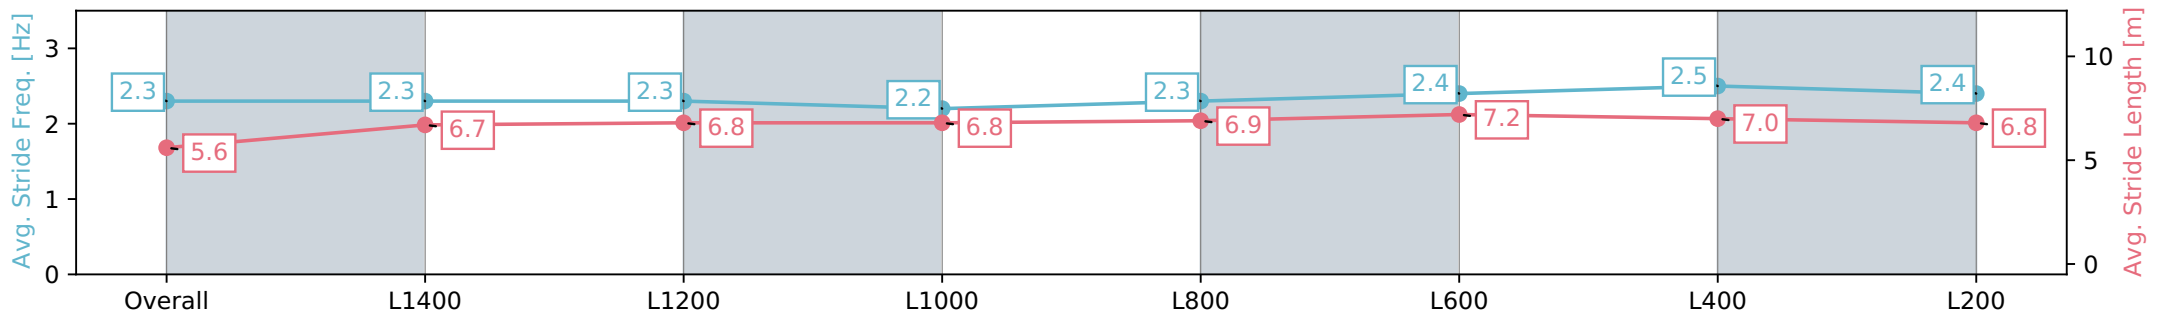

AUCKLAND
THOROUGHBRED
RACING

Pukekohe Park - Professional
Race 2: BARFOOT & THOMPSON 1600 - 1600m

PUKEKOHE
PARK

01 June 2024 - 1:28PM

Track Rating: Heavy 9, Weather: Overcast, Rail Position: +4m Entire

Section	Overall	L1400	L1200	L1000	L800	L600	L400	L200
Section Times	1:43.12 [6] (0:15.57)	1:27.54 [7] (0:12.62)	1:14.92 [6] (0:13.08)	1:01.84 [6] (0:13.21)	0:48.63 [7] (0:12.87)	0:35.76 [7] (0:11.84)	0:23.92 [6] (0:11.55)	0:12.37 [5] (0:12.37)
Average Speed [km/h]	46.3	57.0	55.0	54.5	56.3	61.2	62.3	58.1
Top Speed [km/h]	58.2	59.5	55.7	55.6	58.4	63.9	64.0	60.5
Avg. Dist. to Rail [m]	2.0	0.4	0.2	0.4	1.1	1.5	1.6	1.4
Avg. Stride Freq. [Hz]	2.3	2.3	2.3	2.2	2.3	2.4	2.5	2.4
Avg. Stride Length [m]	5.6	6.7	6.8	6.8	6.9	7.2	7.0	6.8