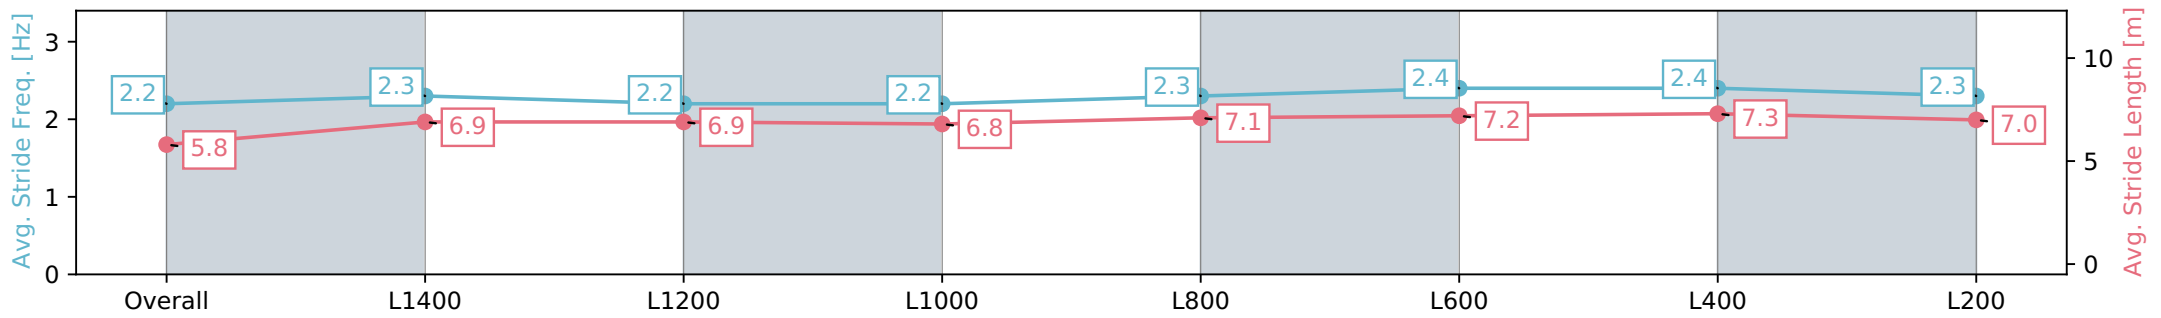

Section	Overall	L1400	L1200	L1000	L800	L600	L400	L200
Section Times	1:43.00 [4] (0:15.80)	1:27.20 [10] (0:12.68)	1:14.52 [10] (0:13.17)	1:01.35 [10] (0:13.23)	0:48.12 [10] (0:12.77)	0:35.35 [10] (0:11.82)	0:23.53 [10] (0:11.32)	0:12.21 [7] (0:12.21)
Average Speed [km/h]	45.6	56.9	54.7	54.6	57.1	62.0	63.5	58.9
Top Speed [km/h]	58.9	58.9	56.5	55.5	59.6	64.4	64.6	62.0
Avg. Dist. to Rail [m]	8.1	2.4	0.9	1.0	2.4	4.5	9.7	10.3
Avg. Stride Freq. [Hz]	2.2	2.3	2.2	2.2	2.3	2.4	2.4	2.3
Avg. Stride Length [m]	5.8	6.9	6.9	6.8	7.1	7.2	7.3	7.0