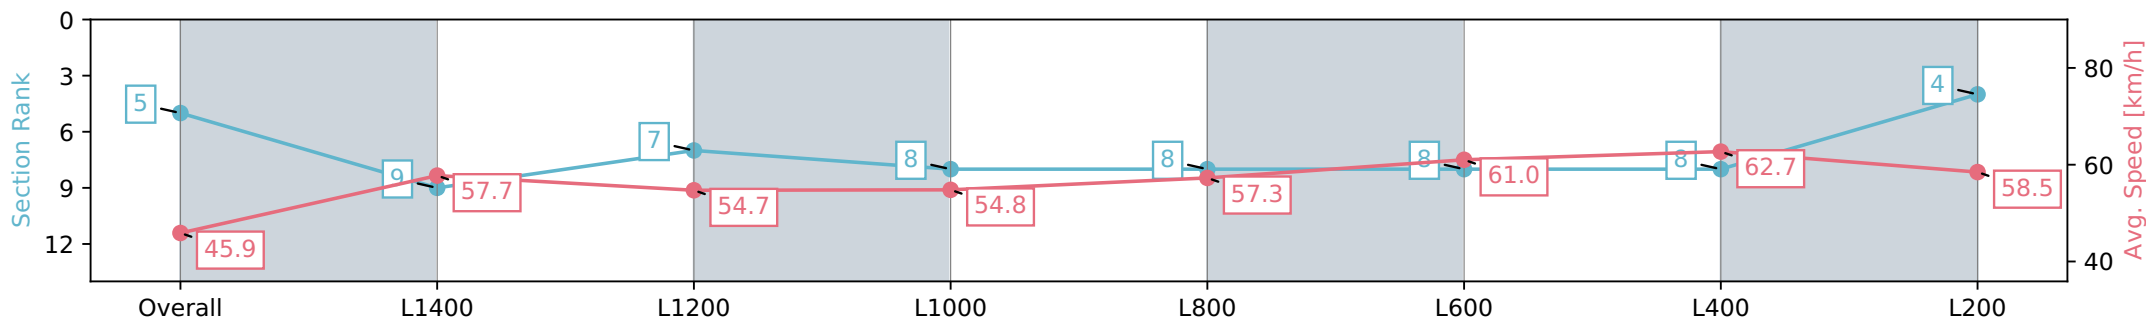

Section	Overall	L1400	L1200	L1000	L800	L600	L400	L200
Section Times	1:43.05 [5] (0:15.70)	1:27.35 [9] (0:12.51)	1:14.84 [7] (0:13.16)	1:01.68 [8] (0:13.21)	0:48.47 [8] (0:12.78)	0:35.69 [8] (0:11.89)	0:23.80 [8] (0:11.49)	0:12.31 [4] (0:12.31)
Average Speed [km/h]	45.9	57.7	54.7	54.8	57.3	61.0	62.7	58.5
Top Speed [km/h]	59.8	60.1	55.6	55.3	59.7	64.2	64.2	60.9
Avg. Dist. to Rail [m]	5.4	1.6	1.2	1.4	2.4	2.9	3.9	3.8
Avg. Stride Freq. [Hz]	2.2	2.3	2.2	2.2	2.3	2.3	2.4	2.3
Avg. Stride Length [m]	5.9	7.0	6.8	6.8	7.0	7.3	7.4	7.0