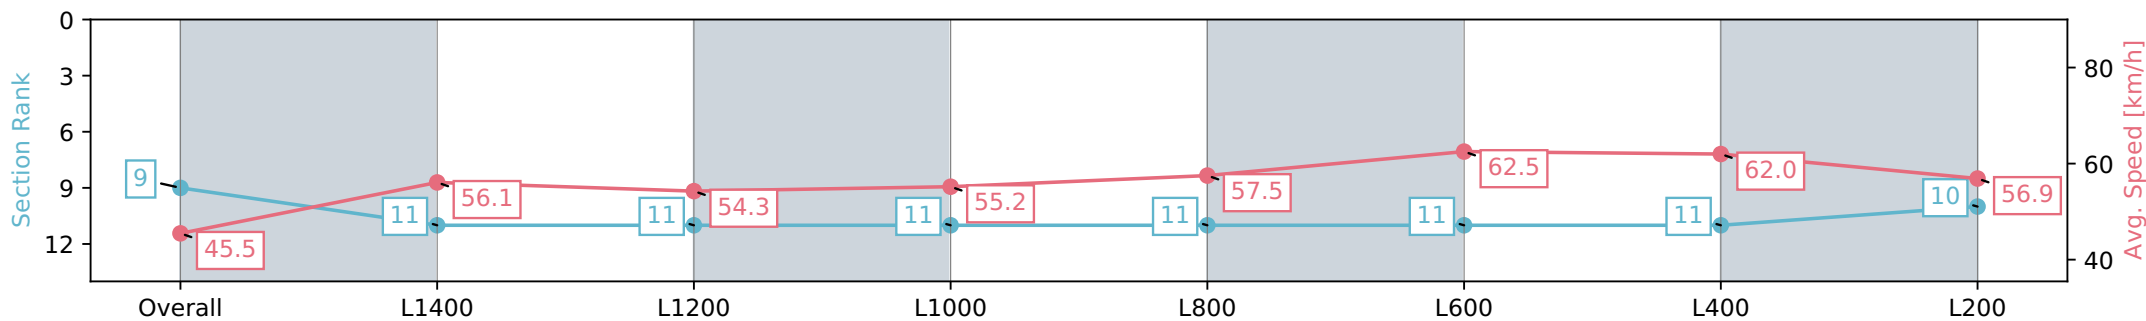

Horse/Jockey Name	LUCKY LAD/Wiremu Pinn
Finish Rank	9
Fastest Section Time (Section)	0:11.57 (L400)
Top Speed [km/h] (Section)	63.9 (L800)
Race State	Finished

AUCKLAND
THOROUGHBRED
SINCE RACING 1864

Pukekohe Park - Professional

Race 2: BARFOOT & THOMPSON 1600 - 1600m

01 June 2024 - 1:28PM

PUKEKOHE
PARK

Track Rating: Heavy 9, Weather: Overcast, Rail Position: +4m Entire

Section	Overall	L1400	L1200	L1000	L800	L600	L400	L200
Section Times	1:43.86 [9] (0:15.82)	1:28.04 [11] (0:12.82)	1:15.22 [11] (0:13.28)	1:01.94 [11] (0:13.19)	0:48.75 [11] (0:12.69)	0:36.06 [11] (0:11.79)	0:24.27 [11] (0:11.57)	0:12.69 [10] (0:12.69)
Average Speed [km/h]	45.5	56.1	54.3	55.2	57.5	62.5	62.0	56.9
Top Speed [km/h]	59.4	58.7	56.1	57.2	59.6	63.9	63.8	59.7
Avg. Dist. to Rail [m]	10.6	3.9	2.0	1.7	2.9	5.9	11.4	10.9
Avg. Stride Freq. [Hz]	2.2	2.2	2.1	2.2	2.2	2.4	2.4	2.3
Avg. Stride Length [m]	5.8	7.0	7.0	7.1	7.2	7.4	7.1	6.7

Report Created: Sat 01 June 2024 11:44:26 GMT+10 (Note: Timing is based on positional data)

- [ ] Ranking at each section and finish
- -:-:- No data available at this section
- NA No data available