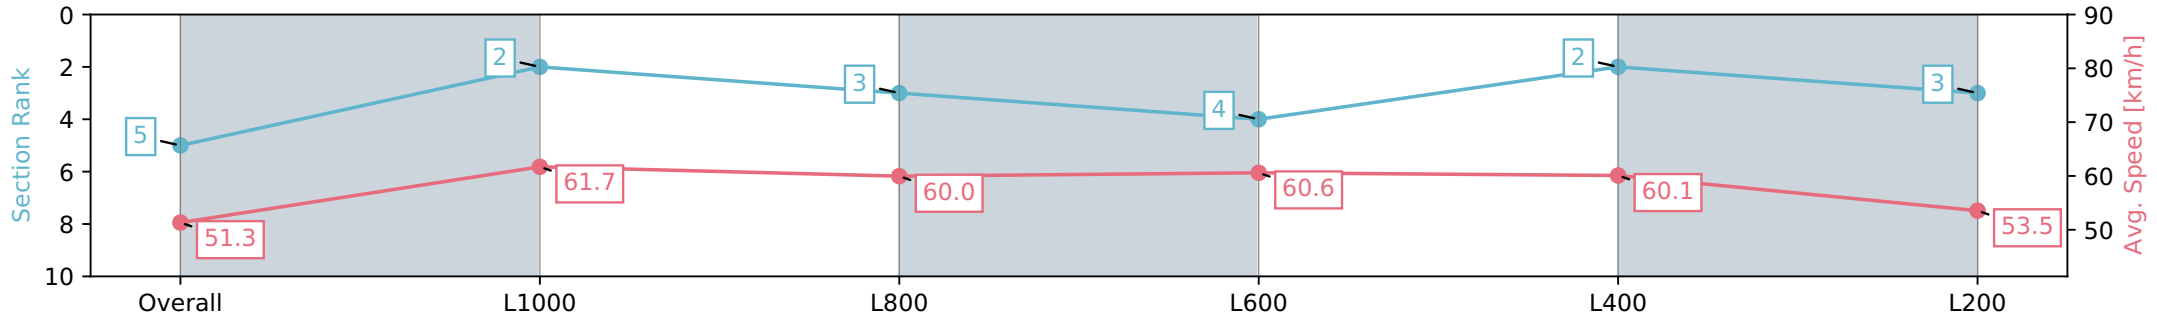

Pukekohe Park - Professional

Race 6: JRA TROPHY 1200 - 1200m

25 May 2024 - 2:13PM

Track Rating: Heavy 10, Weather: Raining, Rail Position: True

Section	Overall	L1000	L800	L600	L400	L200
Section Times	1:15.63 [5] (0:14.01)	1:01.62 [2] (0:11.81)	0:49.81 [3] (0:12.23)	0:37.58 [4] (0:12.16)	0:25.42 [2] (0:12.00)	0:13.42 [3] (0:13.42)
Average Speed [km/h]	51.3	61.7	60.0	60.6	60.1	53.5
Top Speed [km/h]	64.2	64.0	62.1	62.7	62.7	57.4
Avg. Dist. to Rail [m]	3.0	1.6	3.8	6.3	9.5	8.6
Avg. Stride Freq. [Hz]	2.3	2.3	2.3	2.3	2.4	2.2
Avg. Stride Length [m]	6.9	7.4	7.3	7.3	7.1	6.7