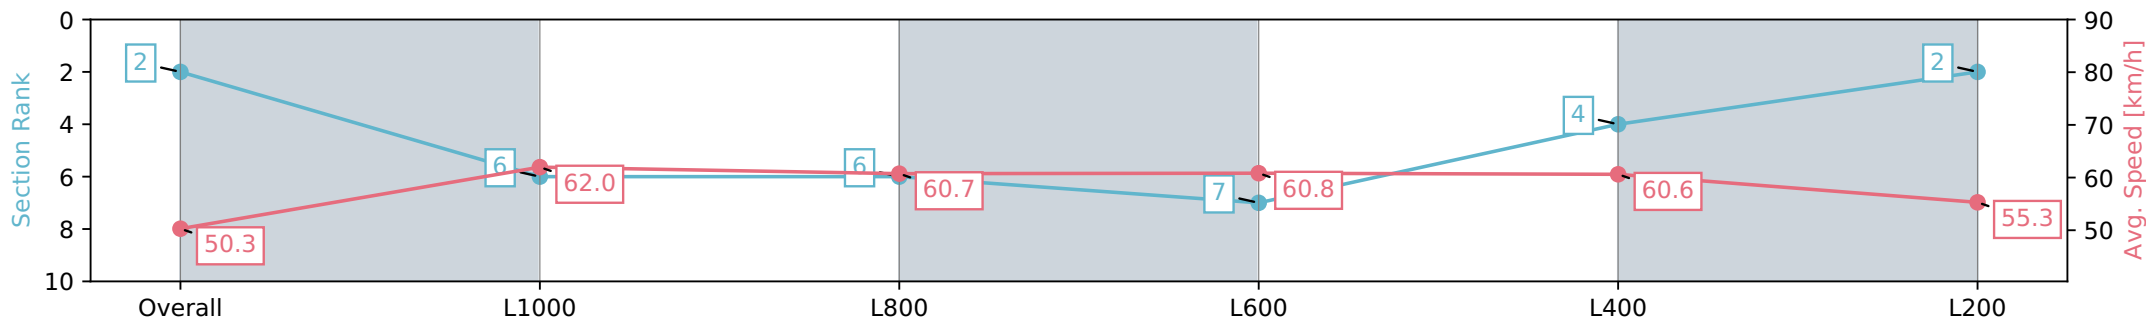

AUCKLAND
THOROUGHBRED
SINCE RACING 1864

Pukekohe Park - Professional

Race 6: JRA TROPHY 1200 - 1200m

PUKEKOHE
PARK

25 May 2024 - 2:13PM

Track Rating: Heavy 10, Weather: Raining, Rail Position: True

Section	Overall	L1000	L800	L600	L400	L200
Section Times	1:15.17 [2] (0:14.33)	1:00.84 [6] (0:11.76)	0:49.08 [6] (0:12.07)	0:37.01 [7] (0:12.13)	0:24.88 [4] (0:11.89)	0:12.99 [2] (0:12.99)
Average Speed [km/h]	50.3	62.0	60.7	60.8	60.6	55.3
Top Speed [km/h]	65.2	64.9	61.7	62.7	62.5	58.5
Avg. Dist. to Rail [m]	4.6	1.7	3.3	7.0	10.6	9.1
Avg. Stride Freq. [Hz]	2.4	2.4	2.4	2.3	2.4	2.3
Avg. Stride Length [m]	6.4	7.3	7.2	7.2	7.1	6.8