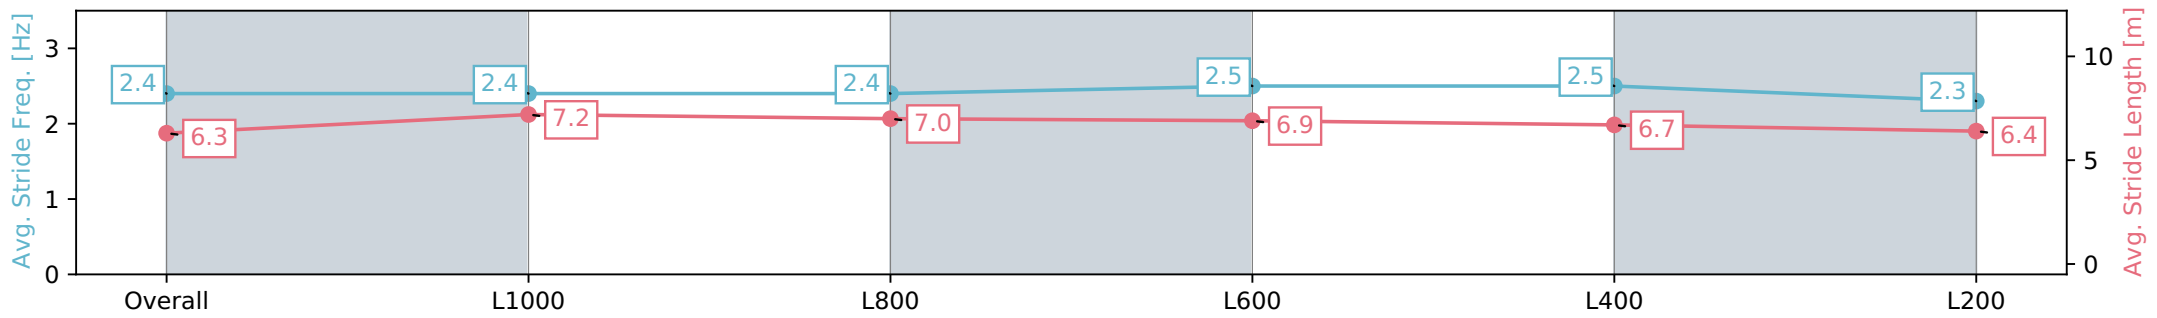

AUCKLAND
THOROUGHBRED
SINCE RACING 1864

Pukekohe Park - Professional

Race 6: JRA TROPHY 1200 - 1200m

25 May 2024 - 2:13PM

PUKEKOHE
PARK

Track Rating: Heavy 10, Weather: Raining, Rail Position: True

Section	Overall	L1000	L800	L600	L400	L200
Section Times	1:15.63 [4] (0:14.55)	1:01.08 [7] (0:11.60)	0:49.48 [7] (0:11.98)	0:37.50 [6] (0:12.22)	0:25.28 [6] (0:11.90)	0:13.38 [4] (0:13.38)
Average Speed [km/h]	49.6	62.5	61.5	61.0	60.3	53.9
Top Speed [km/h]	63.1	63.9	63.9	62.2	62.2	58.0
Avg. Dist. to Rail [m]	0.9	1.5	4.3	9.1	14.4	15.0
Avg. Stride Freq. [Hz]	2.4	2.4	2.4	2.5	2.5	2.3
Avg. Stride Length [m]	6.3	7.2	7.0	6.9	6.7	6.4