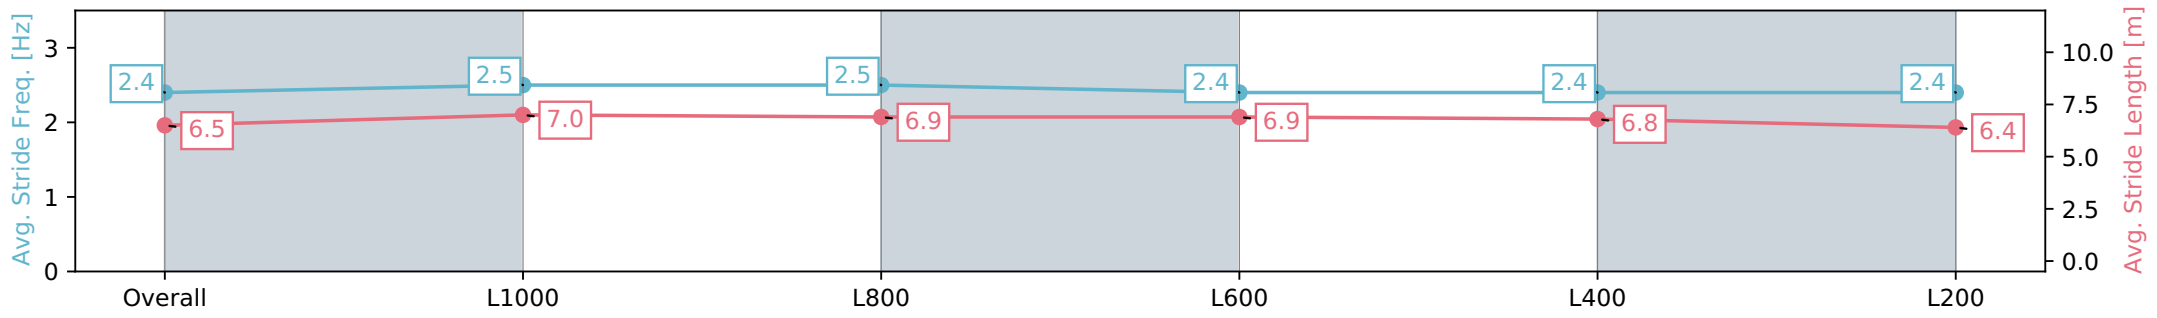

Pukekohe Park - Professional

Race 6: JRA TROPHY 1200 - 1200m

25 May 2024 - 2:13PM

Track Rating: Heavy 10, Weather: Raining, Rail Position: True

Section	Overall	L1000	L800	L600	L400	L200
Section Times	1:15.48 [3] (0:14.24)	1:01.24 [5] (0:11.61)	0:49.63 [5] (0:12.10)	0:37.53 [3] (0:12.27)	0:25.26 [3] (0:12.03)	0:13.23 [5] (0:13.23)
Average Speed [km/h]	50.5	63.3	61.0	60.4	59.7	54.5
Top Speed [km/h]	63.8	64.3	62.4	62.7	62.7	57.1
Avg. Dist. to Rail [m]	7.0	3.4	4.1	7.4	11.9	13.2
Avg. Stride Freq. [Hz]	2.4	2.5	2.5	2.4	2.4	2.4
Avg. Stride Length [m]	6.5	7.0	6.9	6.9	6.8	6.4