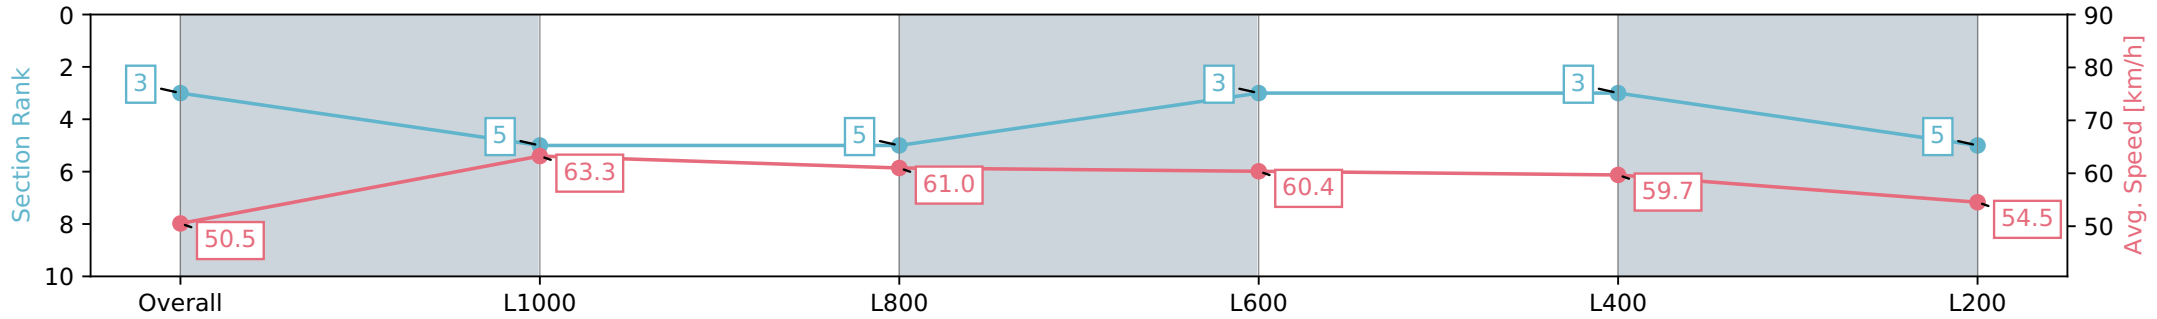

Pukekohe Park - Professional

Race 6: JRA TROPHY 1200 - 1200m

25 May 2024 - 2:13PM

Track Rating: Heavy 10, Weather: Raining, Rail Position: True

Section	Overall	L1000	L800	L600	L400	L200
Section Times	1:15.48 [3] (0:14.24)	1:01.24 [5] (0:11.61)	0:49.63 [5] (0:12.10)	0:37.53 [3] (0:12.27)	0:25.26 [3] (0:12.03)	0:13.23 [5] (0:13.23)
Average Speed [km/h]	50.5	63.3	61.0	60.4	59.7	54.5
Top Speed [km/h]	63.8	64.3	62.4	62.7	62.7	57.1
Avg. Dist. to Rail [m]	7.0	3.4	4.1	7.4	11.9	13.2
Avg. Stride Freq. [Hz]	2.4	2.5	2.5	2.4	2.4	2.4
Avg. Stride Length [m]	6.5	7.0	6.9	6.9	6.8	6.4