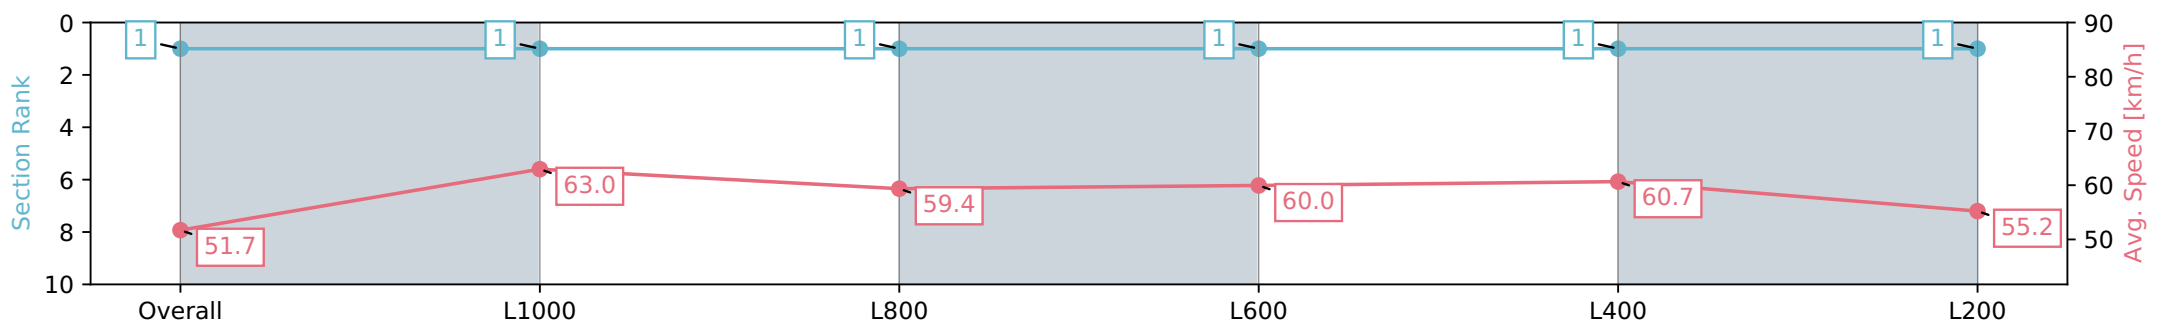

Pukekohe Park - Professional

Race 6: JRA TROPHY 1200 - 1200m

25 May 2024 - 2:13PM

Track Rating: Heavy 10, Weather: Raining, Rail Position: True

Section	Overall	L1000	L800	L600	L400	L200
Section Times	1:14.87 [1] (0:13.95)	1:00.92 [1] (0:11.59)	0:49.33 [1] (0:12.22)	0:37.11 [1] (0:12.23)	0:24.88 [1] (0:11.86)	0:13.02 [1] (0:13.02)
Average Speed [km/h]	51.7	63.0	59.4	60.0	60.7	55.2
Top Speed [km/h]	65.1	65.2	61.8	62.7	62.6	57.7
Avg. Dist. to Rail [m]	4.6	2.0	1.8	5.2	9.0	9.8
Avg. Stride Freq. [Hz]	2.3	2.3	2.3	2.3	2.4	2.3
Avg. Stride Length [m]	6.9	7.4	7.1	7.2	7.1	6.8