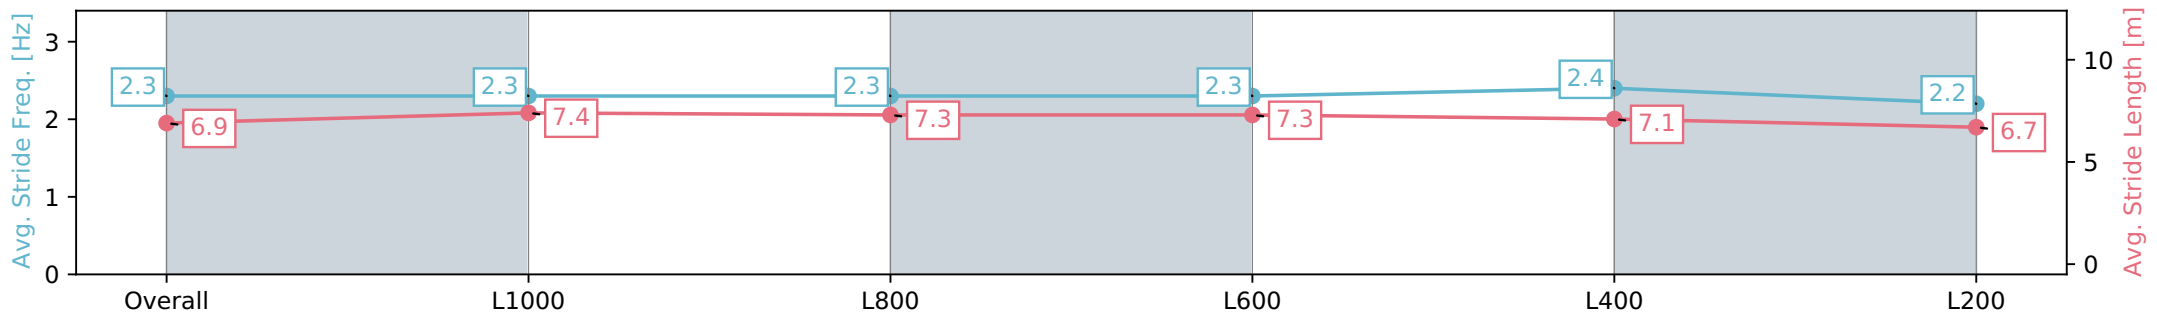

Pukekohe Park - Professional

Race 6: JRA TROPHY 1200 - 1200m

25 May 2024 - 2:13PM

Track Rating: Heavy 10, Weather: Raining, Rail Position: True

Section	Overall	L1000	L800	L600	L400	L200
Section Times	1:15.63 [5] (0:14.01)	1:01.62 [2] (0:11.81)	0:49.81 [3] (0:12.23)	0:37.58 [4] (0:12.16)	0:25.42 [2] (0:12.00)	0:13.42 [3] (0:13.42)
Average Speed [km/h]	51.3	61.7	60.0	60.6	60.1	53.5
Top Speed [km/h]	64.2	64.0	62.1	62.7	62.7	57.4
Avg. Dist. to Rail [m]	3.0	1.6	3.8	6.3	9.5	8.6
Avg. Stride Freq. [Hz]	2.3	2.3	2.3	2.3	2.4	2.2
Avg. Stride Length [m]	6.9	7.4	7.3	7.3	7.1	6.7