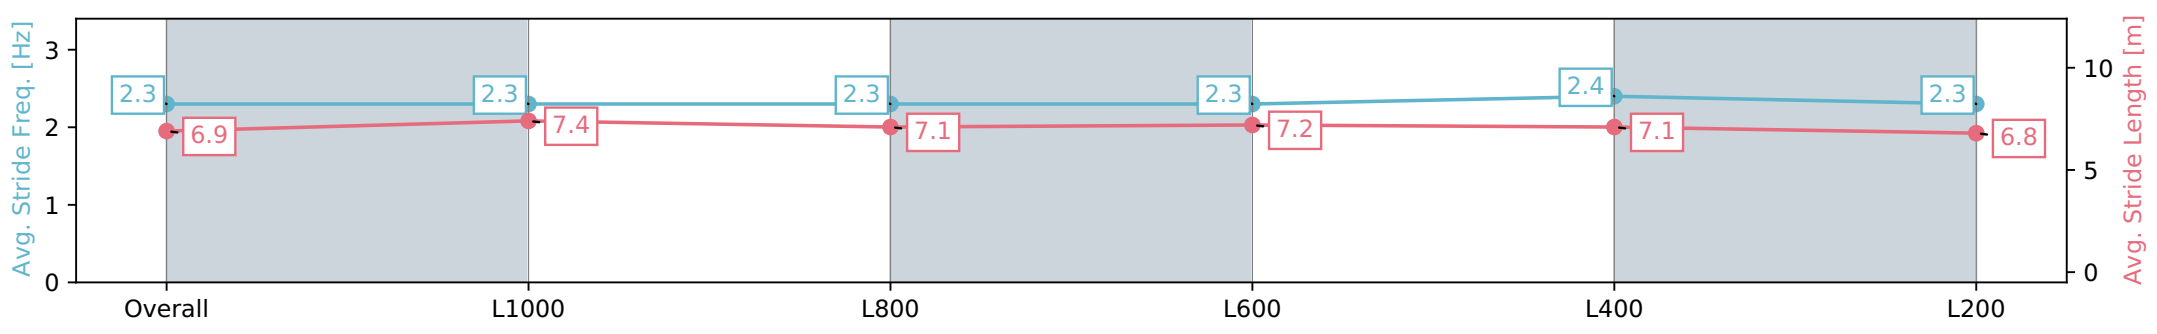

Pukekohe Park - Professional

Race 6: JRA TROPHY 1200 - 1200m

25 May 2024 - 2:13PM

Track Rating: Heavy 10, Weather: Raining, Rail Position: True

Section	Overall	L1000	L800	L600	L400	L200
Section Times	1:14.87 [1] (0:13.95)	1:00.92 [1] (0:11.59)	0:49.33 [1] (0:12.22)	0:37.11 [1] (0:12.23)	0:24.88 [1] (0:11.86)	0:13.02 [1] (0:13.02)
Average Speed [km/h]	51.7	63.0	59.4	60.0	60.7	55.2
Top Speed [km/h]	65.1	65.2	61.8	62.7	62.6	57.7
Avg. Dist. to Rail [m]	4.6	2.0	1.8	5.2	9.0	9.8
Avg. Stride Freq. [Hz]	2.3	2.3	2.3	2.3	2.4	2.3
Avg. Stride Length [m]	6.9	7.4	7.1	7.2	7.1	6.8