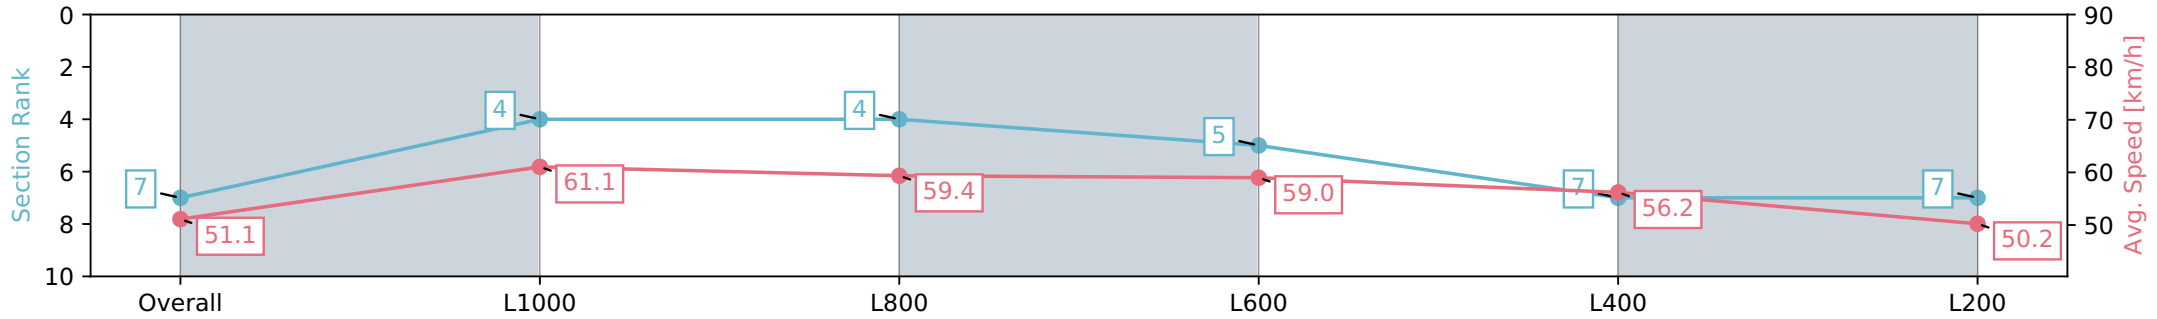

Pukekohe Park - Professional

Race 6: JRA TROPHY 1200 - 1200m

25 May 2024 - 2:13PM

PUKEKOHE
PARK

Track Rating: Heavy 10, Weather: Raining, Rail Position: True

Section	Overall	L1000	L800	L600	L400	L200
Section Times	1:17.61 [7] (0:14.08)	1:03.53 [4] (0:11.76)	0:51.77 [4] (0:12.25)	0:39.52 [5] (0:12.40)	0:27.12 [7] (0:12.83)	0:14.29 [7] (0:14.28)
Average Speed [km/h]	51.1	61.1	59.4	59.0	56.2	50.2
Top Speed [km/h]	63.3	63.1	60.4	59.6	59.6	53.0
Avg. Dist. to Rail [m]	1.5	0.5	1.6	4.8	10.7	11.5
Avg. Stride Freq. [Hz]	2.5	2.6	2.6	2.5	2.4	2.3
Avg. Stride Length [m]	6.2	6.7	6.5	6.6	6.5	6.0