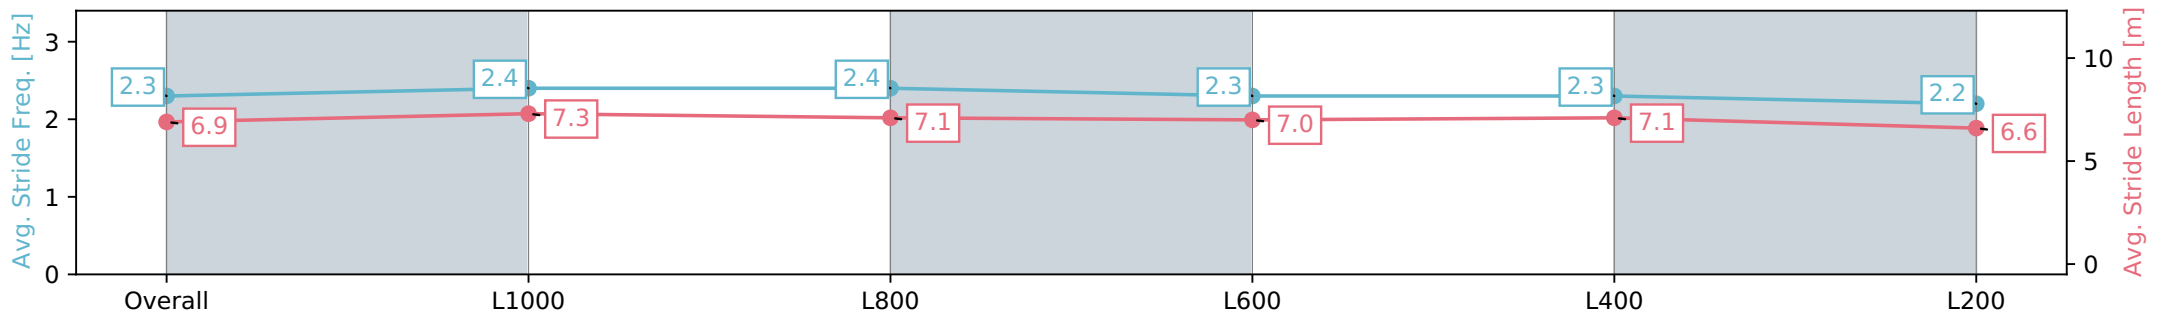

AUCKLAND
THOROUGHBRED
SINCE RACING 1864

Pukekohe Park - Professional

Race 6: JRA TROPHY 1200 - 1200m

25 May 2024 - 2:13PM

PUKEKOHE
PARK

Track Rating: Heavy 10, Weather: Raining, Rail Position: True

Section	Overall	L1000	L800	L600	L400	L200
Section Times	1:16.13 [6] (0:14.03)	1:02.10 [3] (0:11.56)	0:50.53 [2] (0:12.20)	0:38.33 [2] (0:12.51)	0:25.82 [5] (0:12.37)	0:13.45 [6] (0:13.45)
Average Speed [km/h]	51.5	63.5	60.3	58.8	58.3	53.6
Top Speed [km/h]	65.4	65.3	61.5	60.3	60.2	56.2
Avg. Dist. to Rail [m]	5.8	4.0	3.8	7.0	10.4	8.6
Avg. Stride Freq. [Hz]	2.3	2.4	2.4	2.3	2.3	2.2
Avg. Stride Length [m]	6.9	7.3	7.1	7.0	7.1	6.6