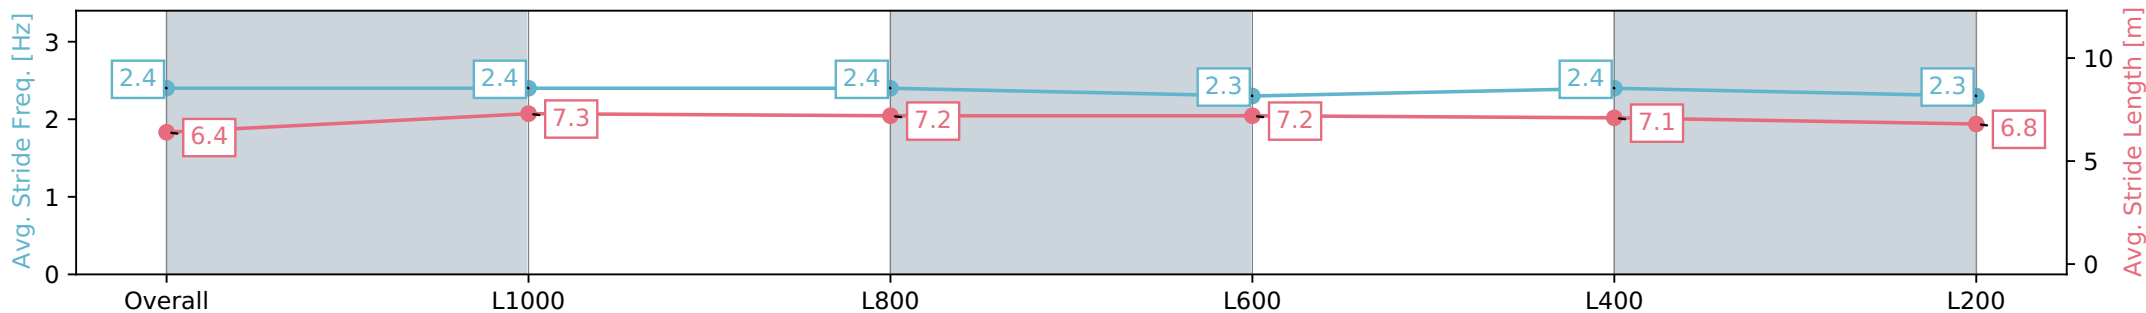

AUCKLAND
THOROUGHBRED
SINCE RACING 1864

Pukekohe Park - Professional

Race 6: JRA TROPHY 1200 - 1200m

PUKEKOHE
PARK

25 May 2024 - 2:13PM

Track Rating: Heavy 10, Weather: Raining, Rail Position: True

Section	Overall	L1000	L800	L600	L400	L200
Section Times	1:15.17 [2] (0:14.33)	1:00.84 [6] (0:11.76)	0:49.08 [6] (0:12.07)	0:37.01 [7] (0:12.13)	0:24.88 [4] (0:11.89)	0:12.99 [2] (0:12.99)
Average Speed [km/h]	50.3	62.0	60.7	60.8	60.6	55.3
Top Speed [km/h]	65.2	64.9	61.7	62.7	62.5	58.5
Avg. Dist. to Rail [m]	4.6	1.7	3.3	7.0	10.6	9.1
Avg. Stride Freq. [Hz]	2.4	2.4	2.4	2.3	2.4	2.3
Avg. Stride Length [m]	6.4	7.3	7.2	7.2	7.1	6.8