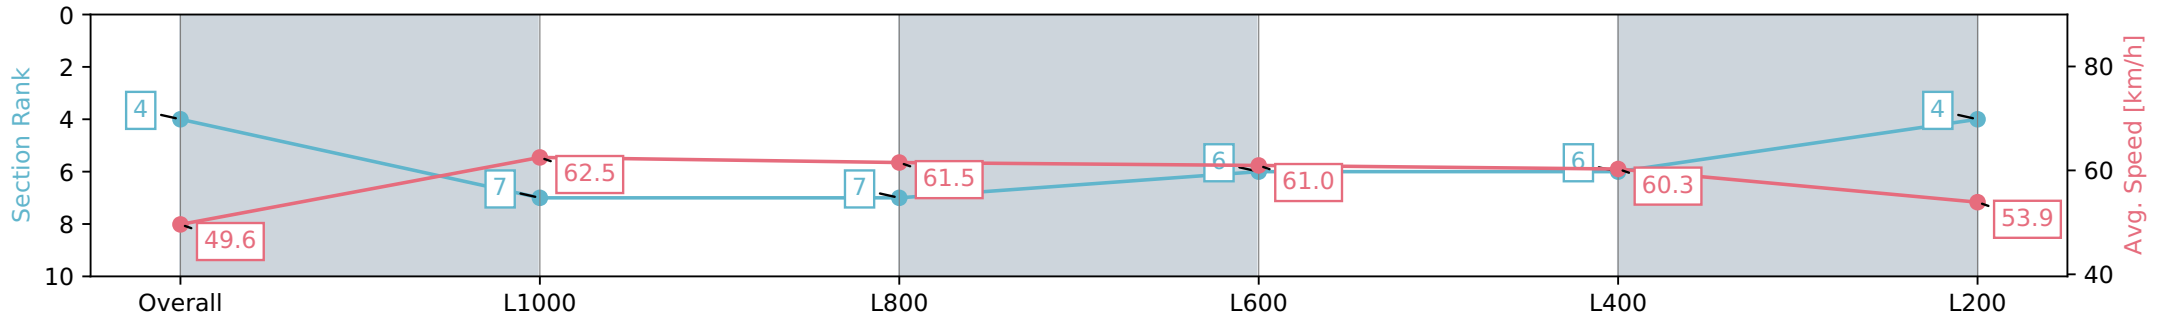

AUCKLAND
THOROUGHBRED
SINCE RACING 1864

Pukekohe Park - Professional

Race 6: JRA TROPHY 1200 - 1200m

25 May 2024 - 2:13PM

PUKEKOHE
PARK

Track Rating: Heavy 10, Weather: Raining, Rail Position: True

Section	Overall	L1000	L800	L600	L400	L200
Section Times	1:15.63 [4] (0:14.55)	1:01.08 [7] (0:11.60)	0:49.48 [7] (0:11.98)	0:37.50 [6] (0:12.22)	0:25.28 [6] (0:11.90)	0:13.38 [4] (0:13.38)
Average Speed [km/h]	49.6	62.5	61.5	61.0	60.3	53.9
Top Speed [km/h]	63.1	63.9	63.9	62.2	62.2	58.0
Avg. Dist. to Rail [m]	0.9	1.5	4.3	9.1	14.4	15.0
Avg. Stride Freq. [Hz]	2.4	2.4	2.4	2.5	2.5	2.3
Avg. Stride Length [m]	6.3	7.2	7.0	6.9	6.7	6.4