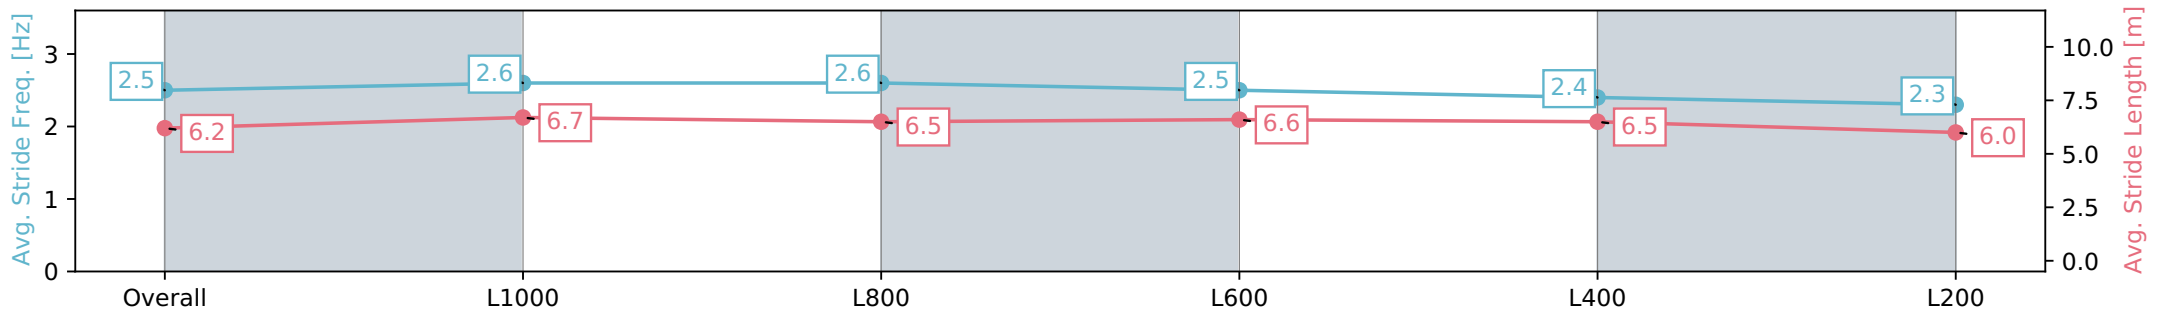

Pukekohe Park - Professional

Race 6: JRA TROPHY 1200 - 1200m

25 May 2024 - 2:13PM

PUKEKOHE
PARK

Track Rating: Heavy 10, Weather: Raining, Rail Position: True

Section	Overall	L1000	L800	L600	L400	L200
Section Times	1:17.61 [7] (0:14.08)	1:03.53 [4] (0:11.76)	0:51.77 [4] (0:12.25)	0:39.52 [5] (0:12.40)	0:27.12 [7] (0:12.83)	0:14.29 [7] (0:14.28)
Average Speed [km/h]	51.1	61.1	59.4	59.0	56.2	50.2
Top Speed [km/h]	63.3	63.1	60.4	59.6	59.6	53.0
Avg. Dist. to Rail [m]	1.5	0.5	1.6	4.8	10.7	11.5
Avg. Stride Freq. [Hz]	2.5	2.6	2.6	2.5	2.4	2.3
Avg. Stride Length [m]	6.2	6.7	6.5	6.6	6.5	6.0