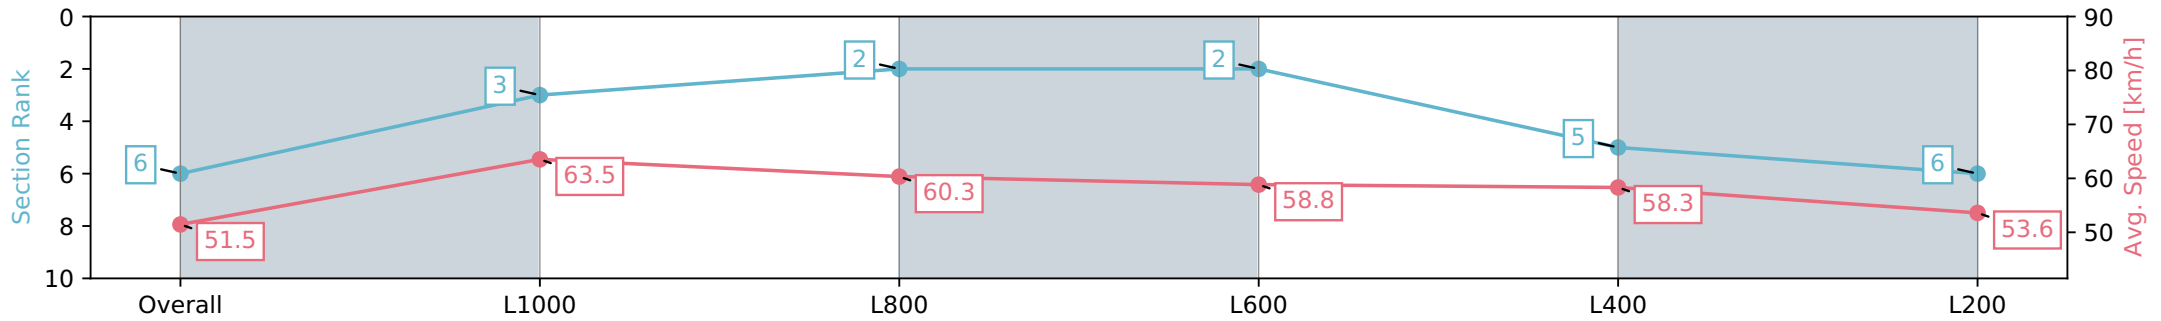

AUCKLAND
THOROUGHBRED
SINCE RACING 1864

Pukekohe Park - Professional

Race 6: JRA TROPHY 1200 - 1200m

25 May 2024 - 2:13PM

PUKEKOHE
PARK

Track Rating: Heavy 10, Weather: Raining, Rail Position: True

Section	Overall	L1000	L800	L600	L400	L200
Section Times	1:16.13 [6] (0:14.03)	1:02.10 [3] (0:11.56)	0:50.53 [2] (0:12.20)	0:38.33 [2] (0:12.51)	0:25.82 [5] (0:12.37)	0:13.45 [6] (0:13.45)
Average Speed [km/h]	51.5	63.5	60.3	58.8	58.3	53.6
Top Speed [km/h]	65.4	65.3	61.5	60.3	60.2	56.2
Avg. Dist. to Rail [m]	5.8	4.0	3.8	7.0	10.4	8.6
Avg. Stride Freq. [Hz]	2.3	2.4	2.4	2.3	2.3	2.2
Avg. Stride Length [m]	6.9	7.3	7.1	7.0	7.1	6.6