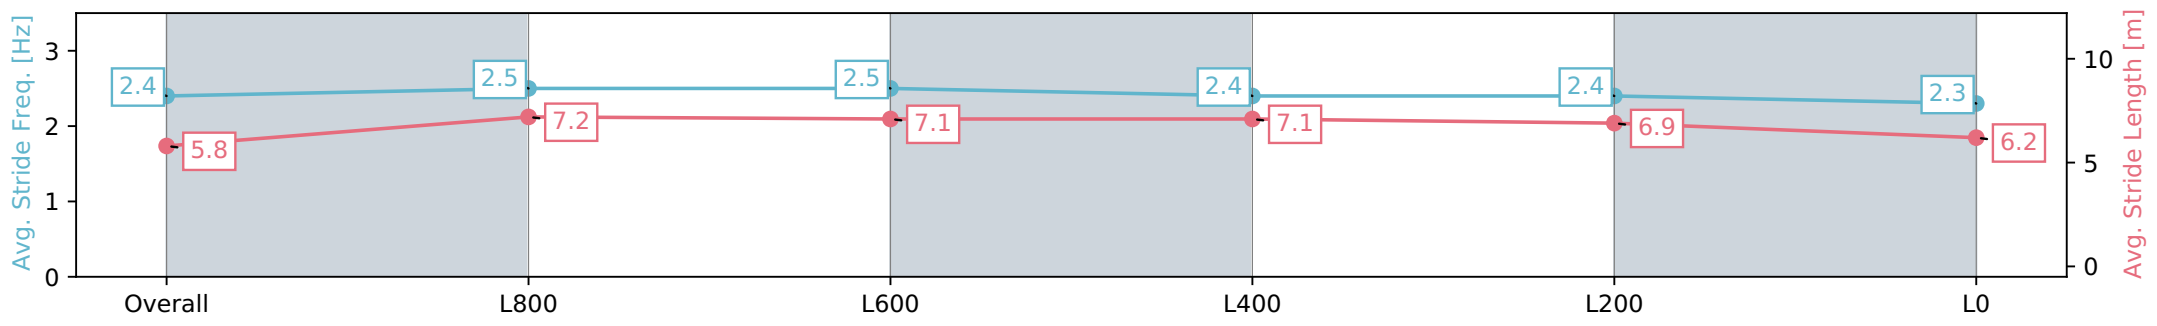

Section	Overall	L800	L600	L400	L200	L0
Section Times	1:08.36 [3] (0:08.36)	1:00.00 [3] (0:11.07)	0:48.93 [1] (0:11.45)	0:37.48 [3] (0:11.90)	0:25.58 [3] (0:11.99)	0:13.59 [4] (0:13.59)
Average Speed [km/h]	43.1	65.9	63.8	61.5	59.9	53.3
Top Speed [km/h]	63.7	67.0	66.1	63.0	63.0	56.7
Avg. Dist. to Rail [m]	9.6	2.3	2.5	4.2	6.2	6.8
Avg. Stride Freq. [Hz]	2.5	2.8	2.7	2.7	2.7	2.5
Avg. Stride Length [m]	5.4	6.3	6.4	6.2	6.2	5.9

Report Created: Sat 25 May 2024 11:44:31 GMT+10 (Note: Timing is based on positional data)

Page 4/5

[] Ranking at each section and finish

-:-:- No data available at this section

NA No data available

Horse/Jockey Name	WINNING FOR ALL/Warren Kennedy
Finish Rank	4
Fastest Section Time (Section)	0:11.30 (L1000)
Top Speed [km/h] (Section)	66.2 (L1000)
Race State	Finished

Pukekohe Park - Professional
 Race 1: BARFOOT & THOMPSON 1100 - 1100m
 25 May 2024 - 11:15AM

Track Rating: Heavy 10, Weather: Raining, Rail Position: True

Section	Overall	L800	L600	L400	L200	L0
Section Times	1:08.50 [4] (0:08.18)	1:00.32 [2] (0:11.30)	0:49.02 [2] (0:11.30)	0:37.72 [1] (0:11.73)	0:25.99 [1] (0:12.12)	0:13.87 [3] (0:13.87)
Average Speed [km/h]	44.2	63.6	63.9	62.0	59.6	52.1
Top Speed [km/h]	61.9	65.9	66.2	64.9	62.0	55.8
Avg. Dist. to Rail [m]	7.1	0.6	1.1	2.5	3.1	3.2
Avg. Stride Freq. [Hz]	2.4	2.5	2.5	2.4	2.4	2.3
Avg. Stride Length [m]	5.8	7.2	7.1	7.1	6.9	6.2