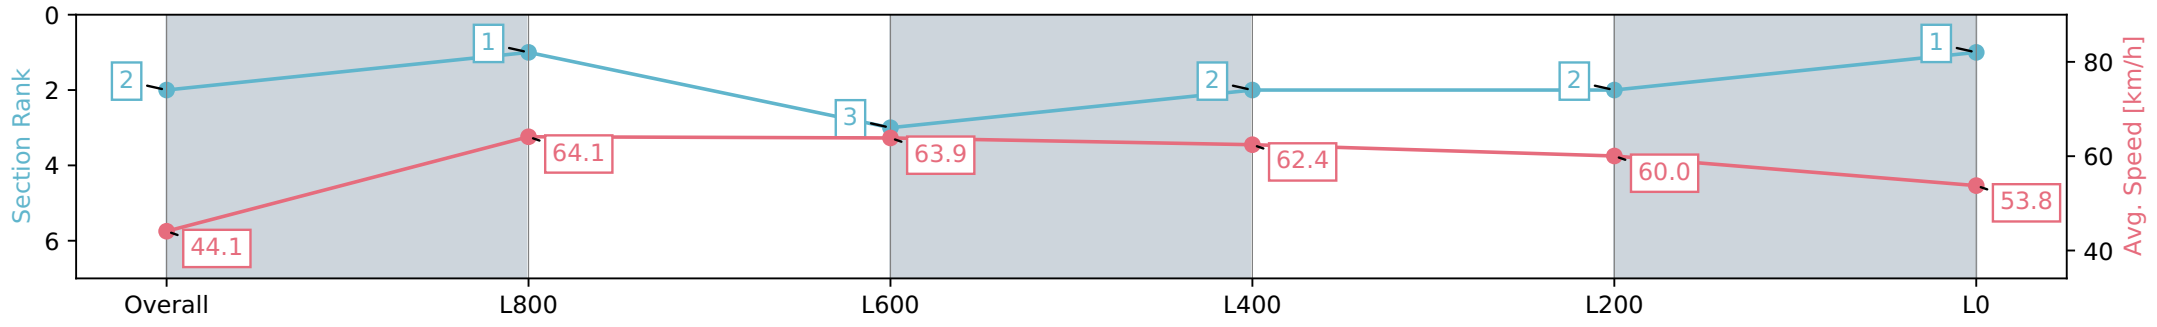

Report Created: Sat 25 May 2024 11:44:26 GMT+10 (Note: Timing is based on positional data)

Page 2/5

- [] Ranking at each section and finish
- :-:- No data available at this section
- NA No data available

Section	Overall	L800	L600	L400	L200	L0
Section Times	1:07.90 [2] (0:08.18)	0:59.72 [1] (0:11.30)	0:48.42 [3] (0:11.40)	0:37.02 [2] (0:11.68)	0:25.34 [2] (0:11.97)	0:13.37 [1] (0:13.37)
Average Speed [km/h]	44.1	64.1	63.9	62.4	60.0	53.8
Top Speed [km/h]	63.3	65.6	65.4	64.2	62.7	57.2
Avg. Dist. to Rail [m]	7.6	1.3	1.8	3.1	4.7	4.8
Avg. Stride Freq. [Hz]	2.5	2.6	2.7	2.6	2.5	2.4
Avg. Stride Length [m]	5.6	6.8	6.7	6.7	6.6	6.2