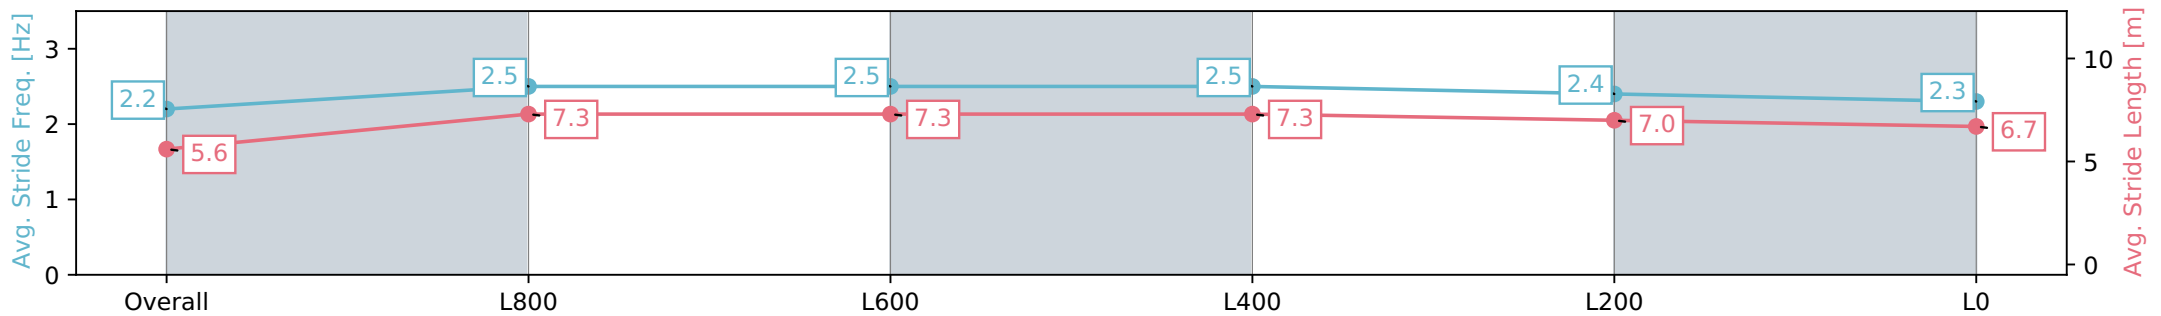

Pukekohe Park - Professional
Race 1: BARFOOT & THOMPSON 1100 - 1100m

PUKEKOHE
PARK

25 May 2024 - 11:15AM

Track Rating: Heavy 10, Weather: Raining, Rail Position: True

Section	Overall	L800	L600	L400	L200	L0
Section Times	1:07.58 [1] (0:09.08)	0:58.50 [4] (0:11.19)	0:47.31 [4] (0:11.12)	0:36.19 [4] (0:11.48)	0:24.71 [4] (0:11.69)	0:13.02 [2] (0:13.02)
Average Speed [km/h]	39.6	64.6	66.2	63.9	61.7	55.1
Top Speed [km/h]	58.7	66.5	67.0	64.6	64.0	59.2
Avg. Dist. to Rail [m]	7.5	0.8	3.4	5.8	7.2	6.4
Avg. Stride Freq. [Hz]	2.2	2.5	2.5	2.5	2.4	2.3
Avg. Stride Length [m]	5.6	7.3	7.3	7.3	7.0	6.7