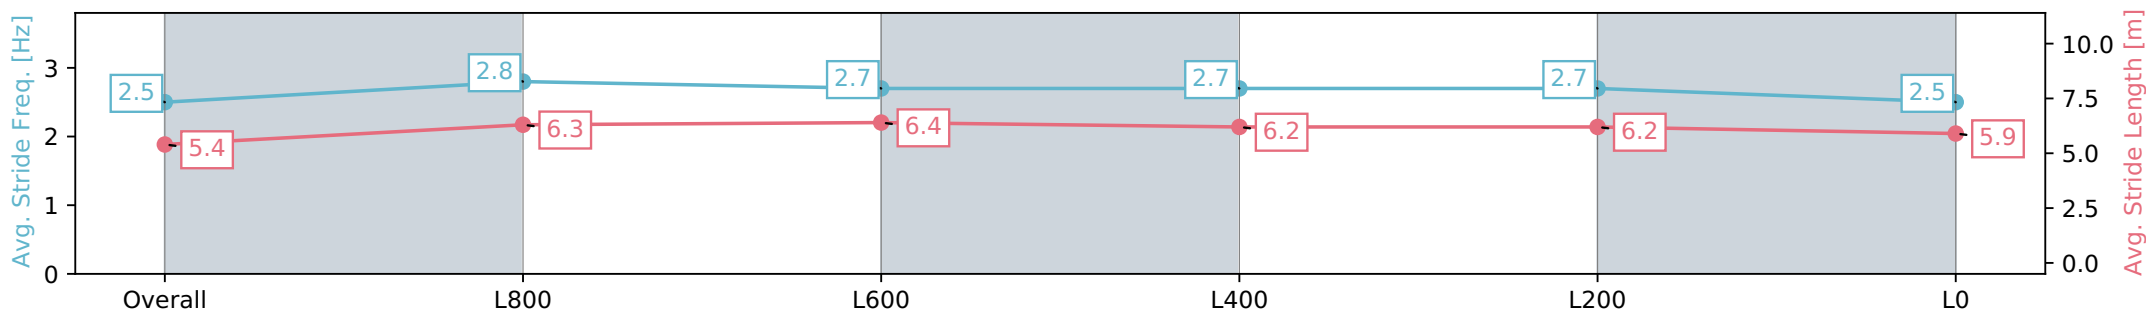

AUCKLAND
THOROUGHBRED
SINCE RACING 1864

Pukekohe Park - Professional

Race 1: BARFOOT & THOMPSON 1100 - 1100m

25 May 2024 - 11:15AM

PUKEKOHE
PARK

Track Rating: Heavy 10, Weather: Raining, Rail Position: True

Section	Overall	L800	L600	L400	L200	L0
Section Times	1:08.36 [3] (0:08.36)	1:00.00 [3] (0:11.07)	0:48.93 [1] (0:11.45)	0:37.48 [3] (0:11.90)	0:25.58 [3] (0:11.99)	0:13.59 [4] (0:13.59)
Average Speed [km/h]	43.1	65.9	63.8	61.5	59.9	53.3
Top Speed [km/h]	63.7	67.0	66.1	63.0	63.0	56.7
Avg. Dist. to Rail [m]	9.6	2.3	2.5	4.2	6.2	6.8
Avg. Stride Freq. [Hz]	2.5	2.8	2.7	2.7	2.7	2.5
Avg. Stride Length [m]	5.4	6.3	6.4	6.2	6.2	5.9