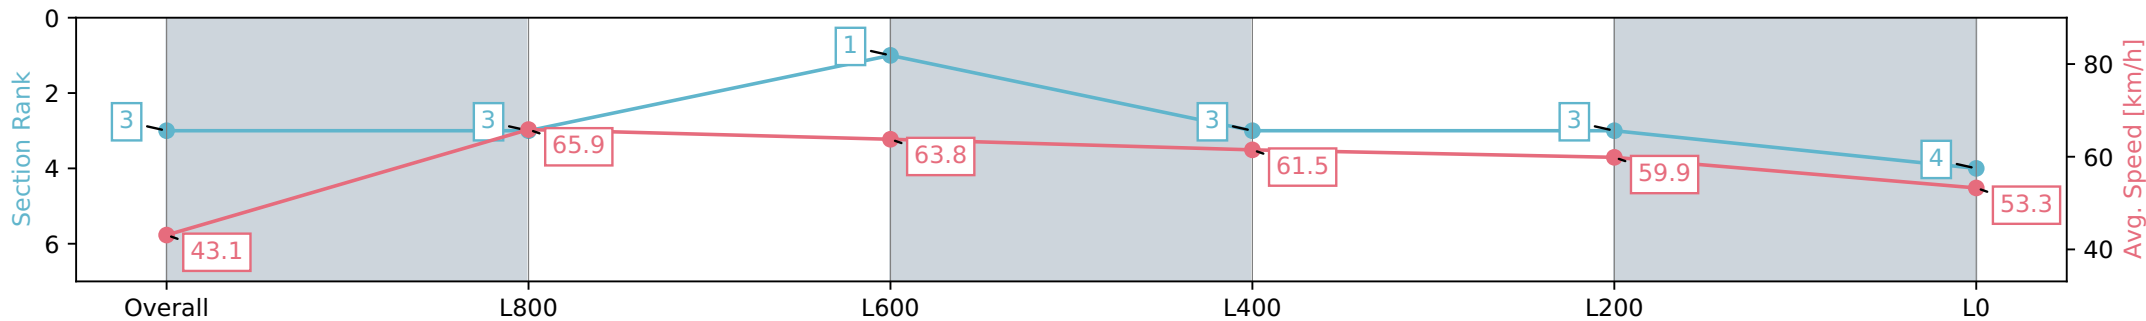

AUCKLAND
THOROUGHBRED
SINCE RACING 1864

Pukekohe Park - Professional

Race 1: BARFOOT & THOMPSON 1100 - 1100m

25 May 2024 - 11:15AM

PUKEKOHE
PARK

Track Rating: Heavy 10, Weather: Raining, Rail Position: True

Section	Overall	L800	L600	L400	L200	L0
Section Times	1:08.36 [3] (0:08.36)	1:00.00 [3] (0:11.07)	0:48.93 [1] (0:11.45)	0:37.48 [3] (0:11.90)	0:25.58 [3] (0:11.99)	0:13.59 [4] (0:13.59)
Average Speed [km/h]	43.1	65.9	63.8	61.5	59.9	53.3
Top Speed [km/h]	63.7	67.0	66.1	63.0	63.0	56.7
Avg. Dist. to Rail [m]	9.6	2.3	2.5	4.2	6.2	6.8
Avg. Stride Freq. [Hz]	2.5	2.8	2.7	2.7	2.7	2.5
Avg. Stride Length [m]	5.4	6.3	6.4	6.2	6.2	5.9