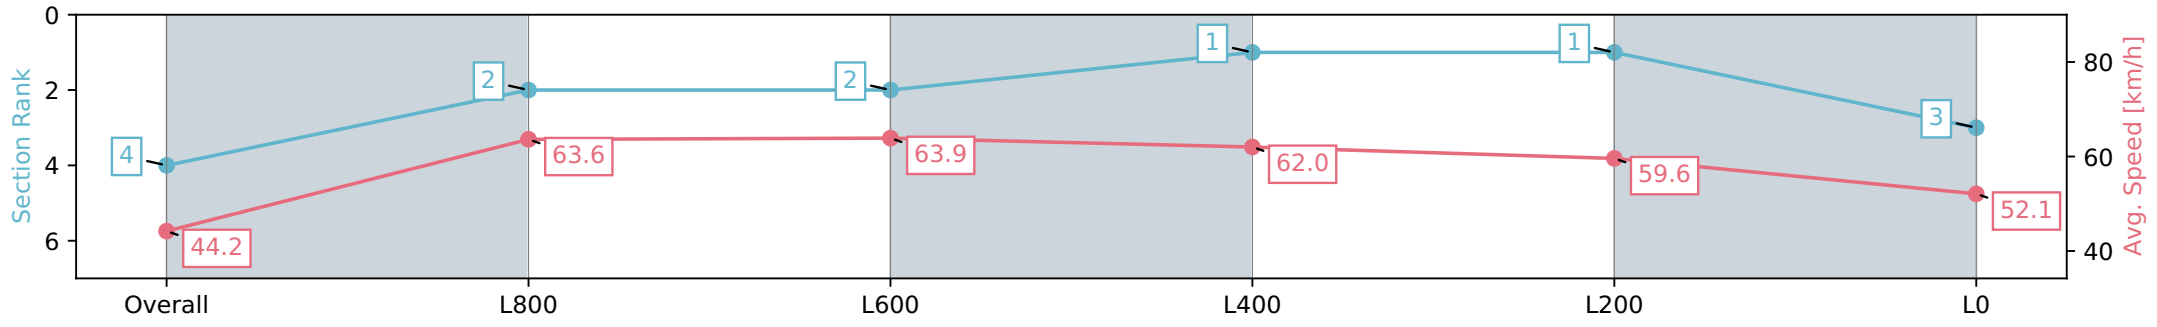

Section	Overall	L800	L600	L400	L200	L0
Section Times	1:08.36 [3] (0:08.36)	1:00.00 [3] (0:11.07)	0:48.93 [1] (0:11.45)	0:37.48 [3] (0:11.90)	0:25.58 [3] (0:11.99)	0:13.59 [4] (0:13.59)
Average Speed [km/h]	43.1	65.9	63.8	61.5	59.9	53.3
Top Speed [km/h]	63.7	67.0	66.1	63.0	63.0	56.7
Avg. Dist. to Rail [m]	9.6	2.3	2.5	4.2	6.2	6.8
Avg. Stride Freq. [Hz]	2.5	2.8	2.7	2.7	2.7	2.5
Avg. Stride Length [m]	5.4	6.3	6.4	6.2	6.2	5.9

Report Created: Sat 25 May 2024 11:44:31 GMT+10 (Note: Timing is based on positional data)

Page 4/5

[] Ranking at each section and finish

-:-:- No data available at this section

NA No data available

Horse/Jockey Name	WINNING FOR ALL/Warren Kennedy
Finish Rank	4
Fastest Section Time (Section)	0:11.30 (L1000)
Top Speed [km/h] (Section)	66.2 (L1000)
Race State	Finished

Pukekohe Park - Professional
 Race 1: BARFOOT & THOMPSON 1100 - 1100m
 25 May 2024 - 11:15AM

Track Rating: Heavy 10, Weather: Raining, Rail Position: True

Section	Overall	L800	L600	L400	L200	L0
Section Times	1:08.50 [4] (0:08.18)	1:00.32 [2] (0:11.30)	0:49.02 [2] (0:11.30)	0:37.72 [1] (0:11.73)	0:25.99 [1] (0:12.12)	0:13.87 [3] (0:13.87)
Average Speed [km/h]	44.2	63.6	63.9	62.0	59.6	52.1
Top Speed [km/h]	61.9	65.9	66.2	64.9	62.0	55.8
Avg. Dist. to Rail [m]	7.1	0.6	1.1	2.5	3.1	3.2
Avg. Stride Freq. [Hz]	2.4	2.5	2.5	2.4	2.4	2.3
Avg. Stride Length [m]	5.8	7.2	7.1	7.1	6.9	6.2