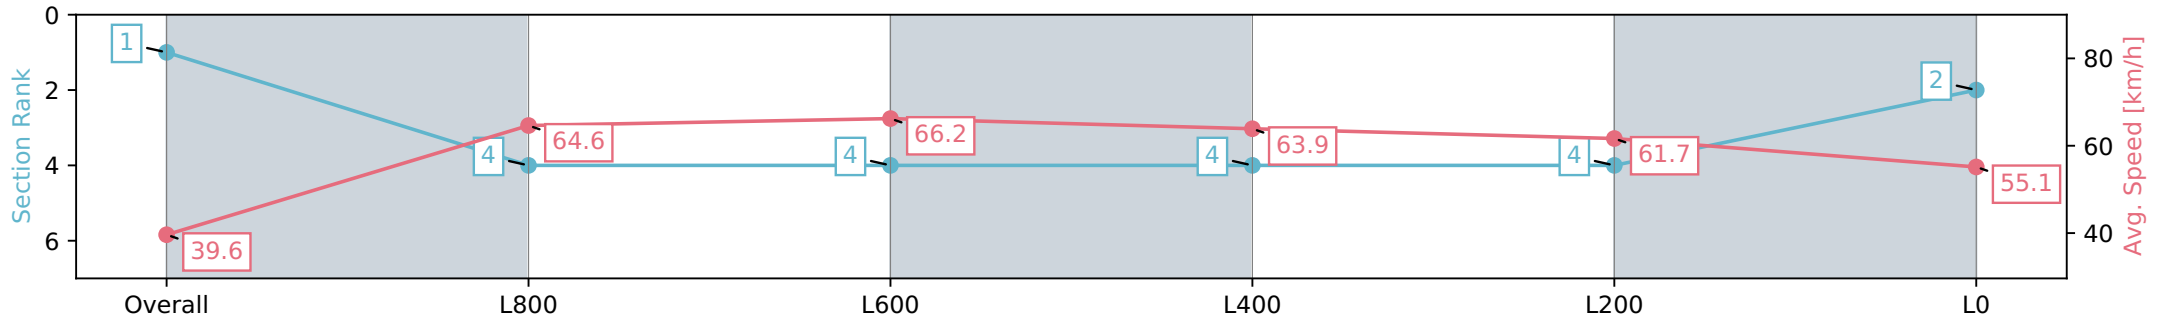

Pukekohe Park - Professional
Race 1: BARFOOT & THOMPSON 1100 - 1100m

PUKEKOHE
PARK

25 May 2024 - 11:15AM

Track Rating: Heavy 10, Weather: Raining, Rail Position: True

Section	Overall	L800	L600	L400	L200	L0
Section Times	1:07.58 [1] (0:09.08)	0:58.50 [4] (0:11.19)	0:47.31 [4] (0:11.12)	0:36.19 [4] (0:11.48)	0:24.71 [4] (0:11.69)	0:13.02 [2] (0:13.02)
Average Speed [km/h]	39.6	64.6	66.2	63.9	61.7	55.1
Top Speed [km/h]	58.7	66.5	67.0	64.6	64.0	59.2
Avg. Dist. to Rail [m]	7.5	0.8	3.4	5.8	7.2	6.4
Avg. Stride Freq. [Hz]	2.2	2.5	2.5	2.5	2.4	2.3
Avg. Stride Length [m]	5.6	7.3	7.3	7.3	7.0	6.7