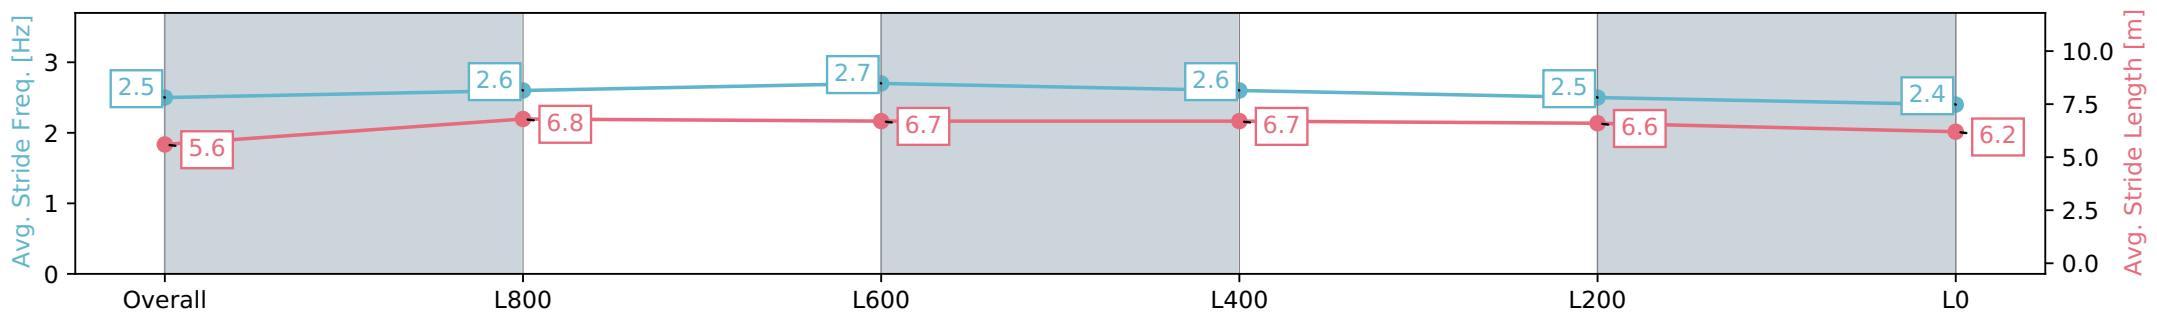

Pukekohe Park - Professional
Race 1: BARFOOT & THOMPSON 1100 - 1100m

PUKEKOHE
PARK

25 May 2024 - 11:15AM

Track Rating: Heavy 10, Weather: Raining, Rail Position: True

Section	Overall	L800	L600	L400	L200	L0
Section Times	1:07.58 [1] (0:09.08)	0:58.50 [4] (0:11.19)	0:47.31 [4] (0:11.12)	0:36.19 [4] (0:11.48)	0:24.71 [4] (0:11.69)	0:13.02 [2] (0:13.02)
Average Speed [km/h]	39.6	64.6	66.2	63.9	61.7	55.1
Top Speed [km/h]	58.7	66.5	67.0	64.6	64.0	59.2
Avg. Dist. to Rail [m]	7.5	0.8	3.4	5.8	7.2	6.4
Avg. Stride Freq. [Hz]	2.2	2.5	2.5	2.5	2.4	2.3
Avg. Stride Length [m]	5.6	7.3	7.3	7.3	7.0	6.7

Report Created: Sat 25 May 2024 11:44:26 GMT+10 (Note: Timing is based on positional data)

Page 2/5

- [] Ranking at each section and finish
- :-:- No data available at this section
- NA No data available

Section	Overall	L800	L600	L400	L200	L0
Section Times	1:07.90 [2] (0:08.18)	0:59.72 [1] (0:11.30)	0:48.42 [3] (0:11.40)	0:37.02 [2] (0:11.68)	0:25.34 [2] (0:11.97)	0:13.37 [1] (0:13.37)
Average Speed [km/h]	44.1	64.1	63.9	62.4	60.0	53.8
Top Speed [km/h]	63.3	65.6	65.4	64.2	62.7	57.2
Avg. Dist. to Rail [m]	7.6	1.3	1.8	3.1	4.7	4.8
Avg. Stride Freq. [Hz]	2.5	2.6	2.7	2.6	2.5	2.4
Avg. Stride Length [m]	5.6	6.8	6.7	6.7	6.6	6.2