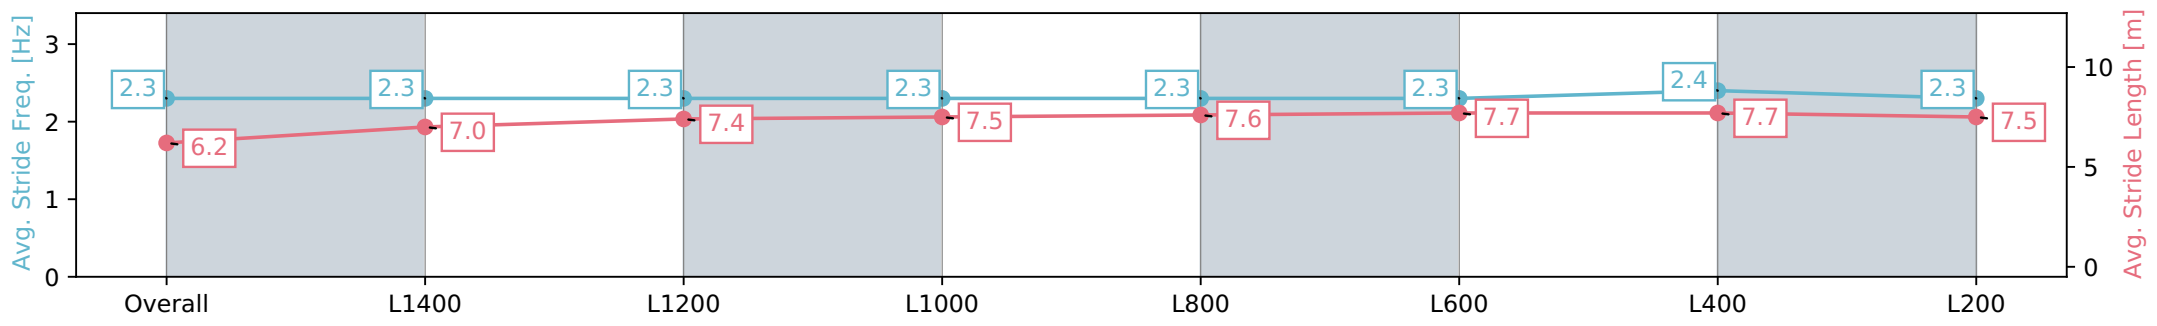

Pukekohe Park - Professional

Race 1: STELLA ARTOIS 1600 - 1600m

06 April 2024 - 12:30PM

Track Rating: Good 4, Weather: Fine, Rail Position: True

Section	Overall	L1400	L1200	L1000	L800	L600	L400	L200
Section Times	1:36.66 [6] (0:14.92)	1:21.74 [4] (0:12.26)	1:09.48 [4] (0:12.07)	0:57.41 [2] (0:11.67)	0:45.74 [2] (0:11.76)	0:33.98 [2] (0:11.32)	0:22.66 [3] (0:10.99)	0:11.67 [4] (0:11.67)
Average Speed [km/h]	48.2	58.7	59.8	62.0	62.0	64.4	65.6	61.7
Top Speed [km/h]	60.2	60.4	62.9	63.4	62.6	66.7	66.7	63.9
Avg. Dist. to Rail [m]	2.5	2.3	2.1	1.1	2.2	2.7	3.6	4.3
Avg. Stride Freq. [Hz]	2.3	2.3	2.3	2.3	2.3	2.3	2.4	2.3
Avg. Stride Length [m]	6.2	7.0	7.4	7.5	7.6	7.7	7.7	7.5

- [] Ranking at each section and finish
- :-:- No data available at this section
- NA No data available