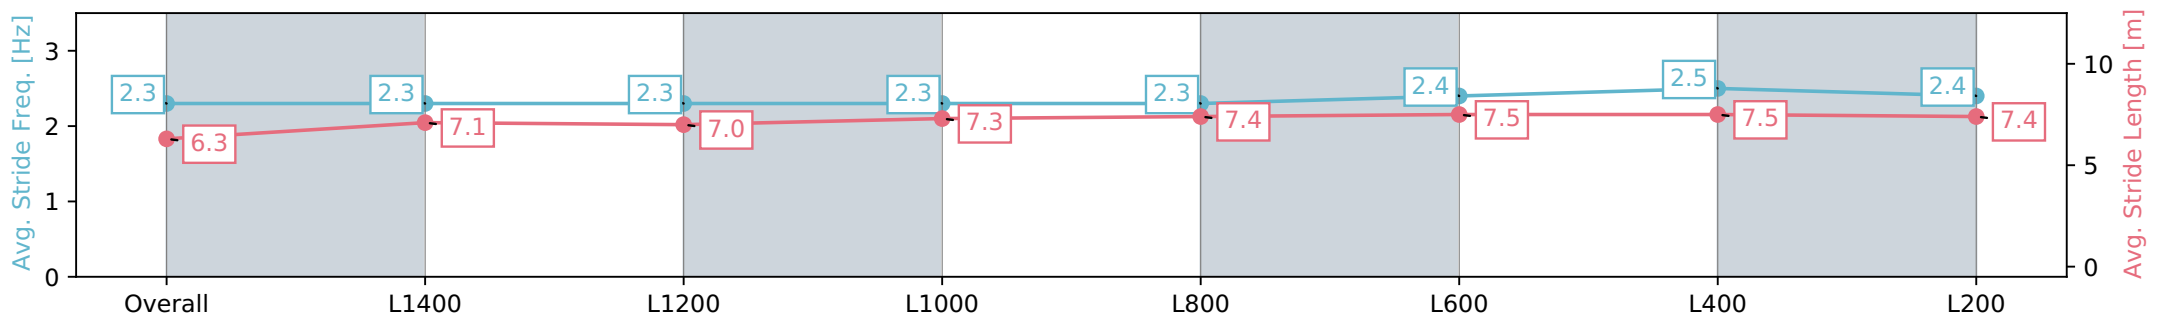

Pukekohe Park - Professional

Race 1: STELLA ARTOIS 1600 - 1600m

06 April 2024 - 12:30PM

Track Rating: Good 4, Weather: Fine, Rail Position: True

Section	Overall	L1400	L1200	L1000	L800	L600	L400	L200
Section Times	1:36.35 [2] (0:14.84)	1:21.51 [3] (0:12.26)	1:09.25 [3] (0:12.42)	0:56.83 [4] (0:11.72)	0:45.11 [4] (0:11.75)	0:33.36 [5] (0:11.31)	0:22.05 [5] (0:10.71)	0:11.34 [5] (0:11.34)
Average Speed [km/h]	48.6	58.6	57.9	61.4	61.7	63.8	67.5	63.2
Top Speed [km/h]	60.2	59.3	60.3	62.8	62.9	67.4	68.1	66.1
Avg. Dist. to Rail [m]	0.5	0.9	1.0	0.6	1.1	1.3	4.7	5.7
Avg. Stride Freq. [Hz]	2.3	2.3	2.3	2.3	2.3	2.4	2.5	2.4
Avg. Stride Length [m]	6.3	7.1	7.0	7.3	7.4	7.5	7.5	7.4