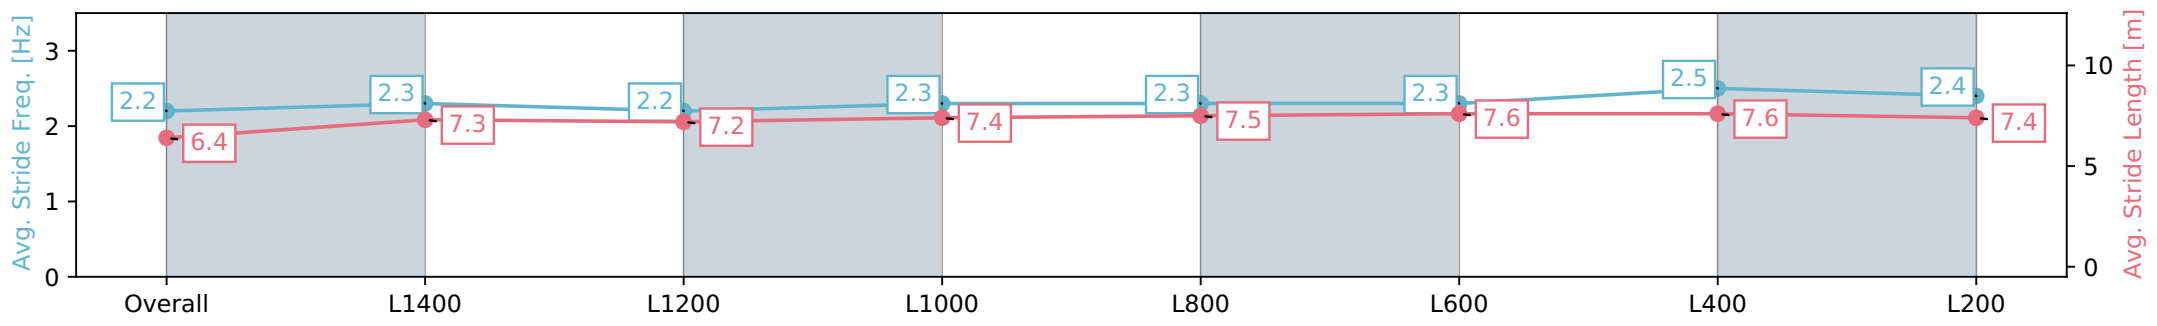

- [] Ranking at each section and finish
- :-:- No data available at this section
- NA No data available

Horse/Jockey Name	REBECCHI
Finish Rank	5
Fastest Section Time (Section)	0:10.76 (L400)
Top Speed [km/h] (Section)	67.9 (L400)
Race State	Finished

Pukekohe Park - Professional

Race 1: STELLA ARTOIS 1600 - 1600m

06 April 2024 - 12:30PM

Track Rating: Good 4, Weather: Fine, Rail Position: True

Section	Overall	L1400	L1200	L1000	L800	L600	L400	L200
Section Times	1:36.60 [5] (0:15.20)	1:21.40 [6] (0:12.22)	1:09.18 [6] (0:12.46)	0:56.72 [6] (0:11.72)	0:45.00 [6] (0:11.69)	0:33.31 [6] (0:11.27)	0:22.04 [6] (0:10.76)	0:11.28 [6] (0:11.28)
Average Speed [km/h]	47.4	59.1	57.9	61.2	61.3	64.2	66.9	63.7
Top Speed [km/h]	58.4	59.9	59.9	62.9	62.6	67.4	67.9	66.4
Avg. Dist. to Rail [m]	3.9	0.6	0.5	0.5	0.5	1.3	6.2	7.5
Avg. Stride Freq. [Hz]	2.2	2.3	2.2	2.3	2.3	2.3	2.5	2.4
Avg. Stride Length [m]	6.4	7.3	7.2	7.4	7.5	7.6	7.6	7.4

- [] Ranking at each section and finish
- :-:- No data available at this section
- NA No data available

Horse/Jockey Name	KING OF THE NORTH
Finish Rank	6
Fastest Section Time (Section)	0:10.99 (L400)
Top Speed [km/h] (Section)	66.7 (L600)
Race State	Finished