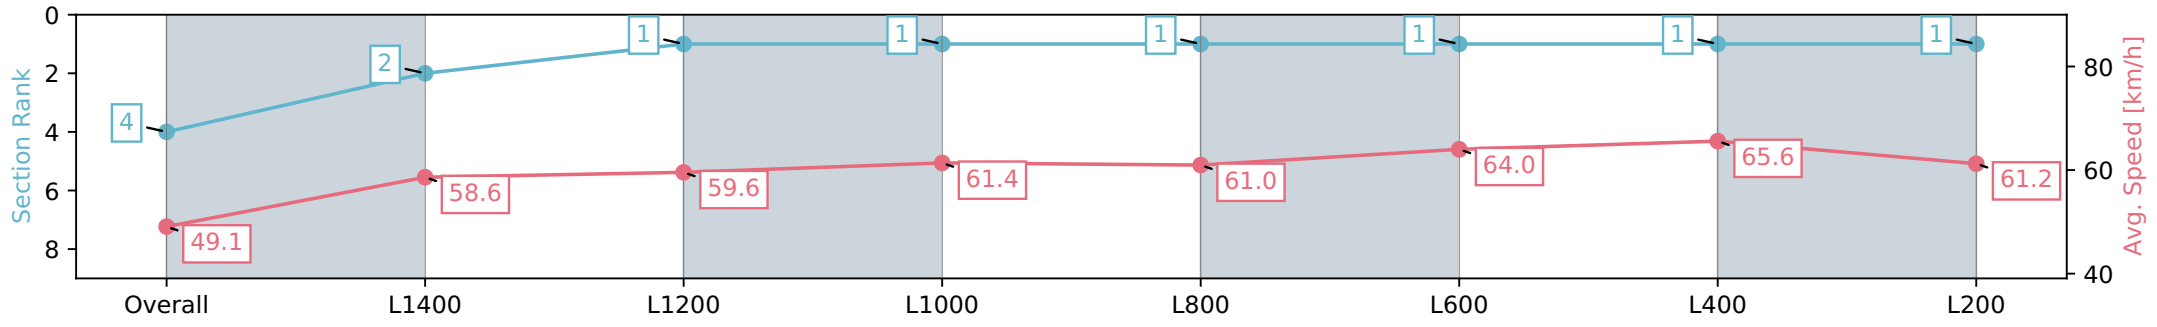

Pukekohe Park - Professional

Race 1: STELLA ARTOIS 1600 - 1600m

06 April 2024 - 12:30PM

Track Rating: Good 4, Weather: Fine, Rail Position: True

Section	Overall	L1400	L1200	L1000	L800	L600	L400	L200
Section Times	1:36.54 [4] (0:14.72)	1:21.82 [2] (0:12.24)	1:09.58 [1] (0:12.09)	0:57.49 [1] (0:11.70)	0:45.79 [1] (0:11.84)	0:33.95 [1] (0:11.23)	0:22.72 [1] (0:10.99)	0:11.73 [1] (0:11.73)
Average Speed [km/h]	49.1	58.6	59.6	61.4	61.0	64.0	65.6	61.2
Top Speed [km/h]	61.1	60.8	64.2	63.7	61.6	66.5	66.4	63.5
Avg. Dist. to Rail [m]	3.7	0.6	0.6	0.8	0.5	0.6	0.9	3.3
Avg. Stride Freq. [Hz]	2.3	2.3	2.3	2.3	2.3	2.4	2.4	2.4
Avg. Stride Length [m]	6.3	7.1	7.2	7.4	7.4	7.6	7.5	7.1

- [] Ranking at each section and finish
- :-:- No data available at this section
- NA No data available

Horse/Jockey Name	REBECCHI
Finish Rank	5
Fastest Section Time (Section)	0:10.76 (L400)
Top Speed [km/h] (Section)	67.9 (L400)
Race State	Finished