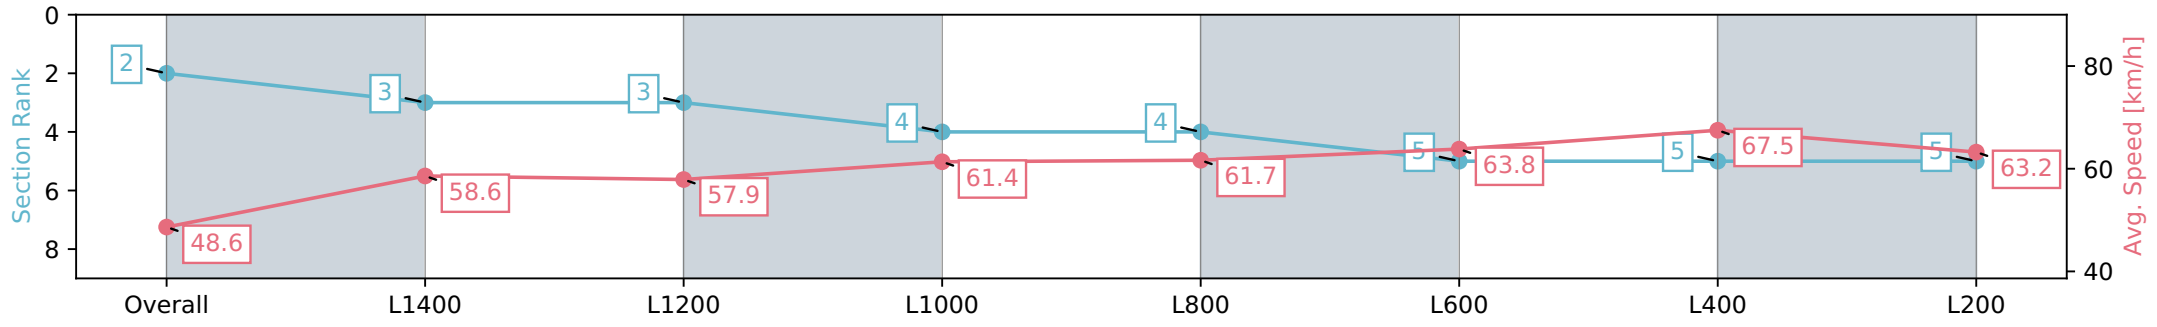

Pukekohe Park - Professional

Race 1: STELLA ARTOIS 1600 - 1600m

06 April 2024 - 12:30PM

Track Rating: Good 4, Weather: Fine, Rail Position: True

Section	Overall	L1400	L1200	L1000	L800	L600	L400	L200
Section Times	1:36.35 [2] (0:14.84)	1:21.51 [3] (0:12.26)	1:09.25 [3] (0:12.42)	0:56.83 [4] (0:11.72)	0:45.11 [4] (0:11.75)	0:33.36 [5] (0:11.31)	0:22.05 [5] (0:10.71)	0:11.34 [5] (0:11.34)
Average Speed [km/h]	48.6	58.6	57.9	61.4	61.7	63.8	67.5	63.2
Top Speed [km/h]	60.2	59.3	60.3	62.8	62.9	67.4	68.1	66.1
Avg. Dist. to Rail [m]	0.5	0.9	1.0	0.6	1.1	1.3	4.7	5.7
Avg. Stride Freq. [Hz]	2.3	2.3	2.3	2.3	2.3	2.4	2.5	2.4
Avg. Stride Length [m]	6.3	7.1	7.0	7.3	7.4	7.5	7.5	7.4