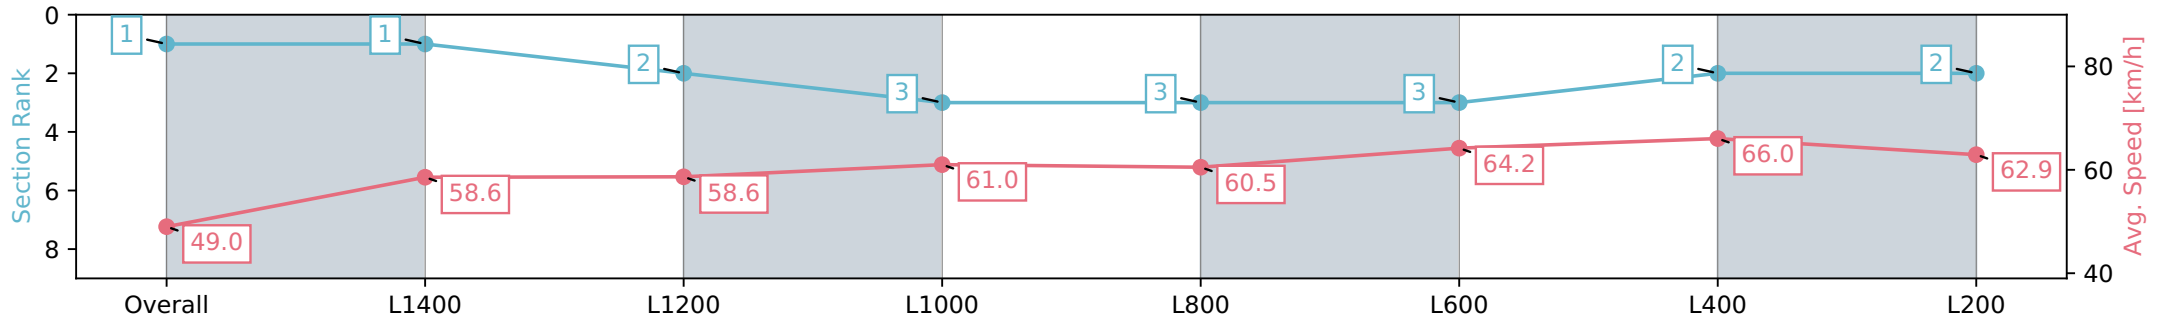

Horse/Jockey Name	BILLY LINCOLN
Finish Rank	1
Fastest Section Time (Section)	0:10.93 (L400)
Top Speed [km/h] (Section)	68.0 (L600)
Race State	Finished

Pukekohe Park - Professional
Race 1: STELLA ARTOIS 1600 - 1600m
06 April 2024 - 12:30PM

Track Rating: Good 4, Weather: Fine, Rail Position: True

Section	Overall	L1400	L1200	L1000	L800	L600	L400	L200
Section Times	1:36.31 [1] (0:14.68)	1:21.63 [1] (0:12.28)	1:09.34 [2] (0:12.30)	0:57.04 [3] (0:11.67)	0:45.37 [3] (0:11.85)	0:33.52 [3] (0:11.19)	0:22.33 [2] (0:10.93)	0:11.40 [2] (0:11.40)
Average Speed [km/h]	49.0	58.6	58.6	61.0	60.5	64.2	66.0	62.9
Top Speed [km/h]	61.2	60.9	61.2	61.9	62.0	68.0	68.0	64.8
Avg. Dist. to Rail [m]	3.2	0.8	1.6	1.6	0.6	0.8	0.8	1.3
Avg. Stride Freq. [Hz]	2.2	2.2	2.2	2.2	2.2	2.3	2.3	2.3
Avg. Stride Length [m]	6.8	7.3	7.4	7.6	7.5	7.9	7.8	7.5

- [ ] Ranking at each section and finish
- -:-:- No data available at this section
- NA No data available