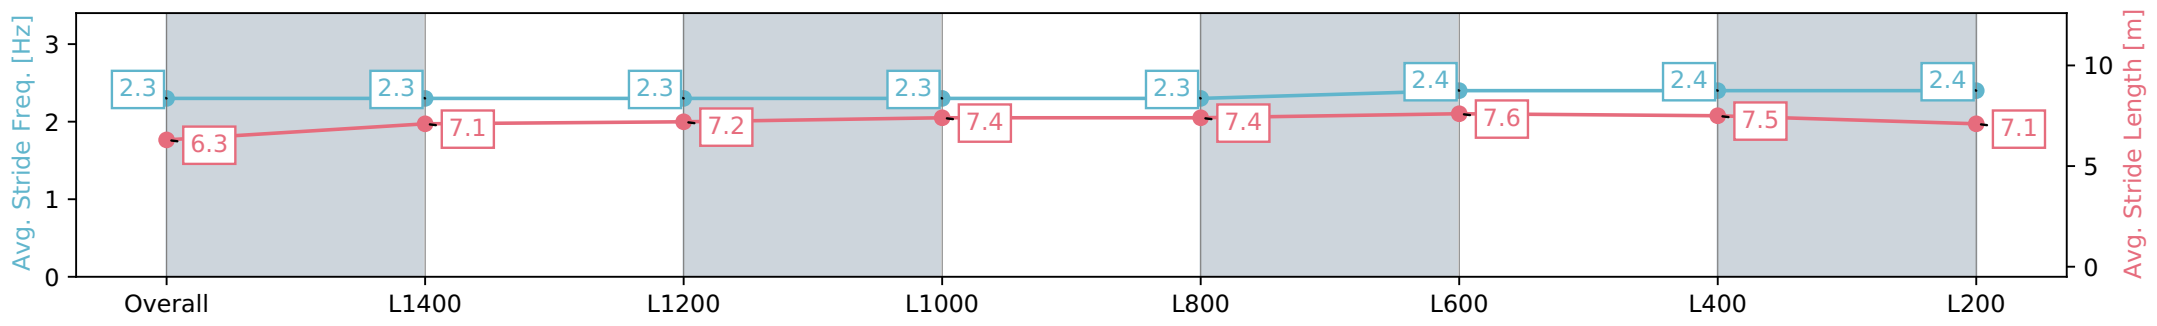

Pukekohe Park - Professional

Race 1: STELLA ARTOIS 1600 - 1600m

06 April 2024 - 12:30PM

Track Rating: Good 4, Weather: Fine, Rail Position: True

Section	Overall	L1400	L1200	L1000	L800	L600	L400	L200
Section Times	1:36.54 [4] (0:14.72)	1:21.82 [2] (0:12.24)	1:09.58 [1] (0:12.09)	0:57.49 [1] (0:11.70)	0:45.79 [1] (0:11.84)	0:33.95 [1] (0:11.23)	0:22.72 [1] (0:10.99)	0:11.73 [1] (0:11.73)
Average Speed [km/h]	49.1	58.6	59.6	61.4	61.0	64.0	65.6	61.2
Top Speed [km/h]	61.1	60.8	64.2	63.7	61.6	66.5	66.4	63.5
Avg. Dist. to Rail [m]	3.7	0.6	0.6	0.8	0.5	0.6	0.9	3.3
Avg. Stride Freq. [Hz]	2.3	2.3	2.3	2.3	2.3	2.4	2.4	2.4
Avg. Stride Length [m]	6.3	7.1	7.2	7.4	7.4	7.6	7.5	7.1

- [] Ranking at each section and finish
- :-:- No data available at this section
- NA No data available

Horse/Jockey Name	REBECCHI
Finish Rank	5
Fastest Section Time (Section)	0:10.76 (L400)
Top Speed [km/h] (Section)	67.9 (L400)
Race State	Finished