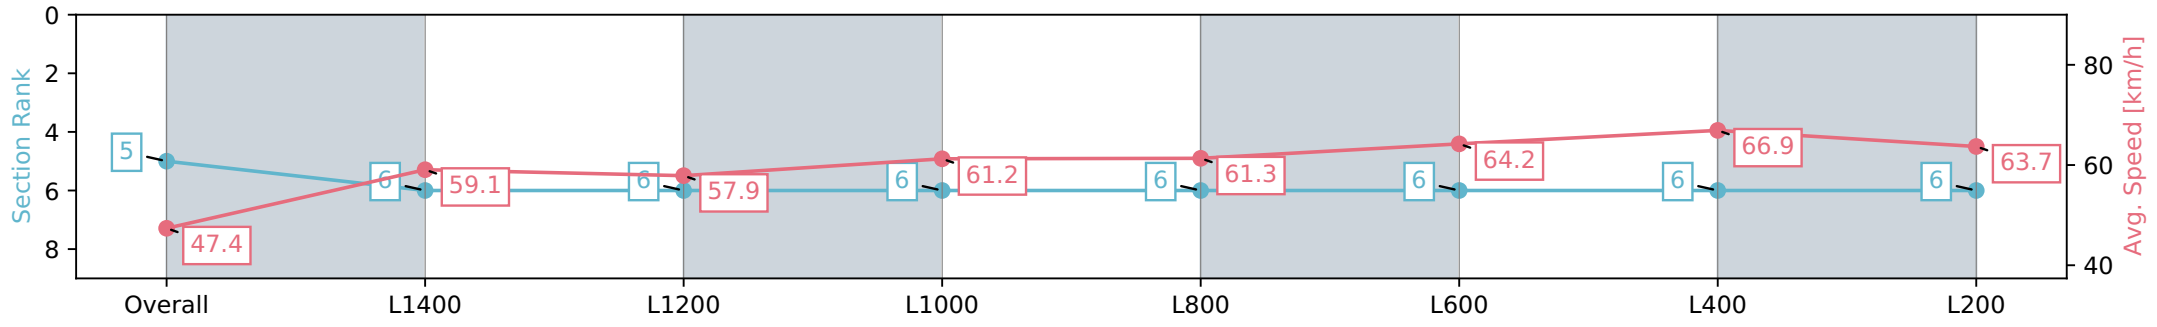

Pukekohe Park - Professional

Race 1: STELLA ARTOIS 1600 - 1600m

06 April 2024 - 12:30PM

Track Rating: Good 4, Weather: Fine, Rail Position: True

Section	Overall	L1400	L1200	L1000	L800	L600	L400	L200
Section Times	1:36.60 [5] (0:15.20)	1:21.40 [6] (0:12.22)	1:09.18 [6] (0:12.46)	0:56.72 [6] (0:11.72)	0:45.00 [6] (0:11.69)	0:33.31 [6] (0:11.27)	0:22.04 [6] (0:10.76)	0:11.28 [6] (0:11.28)
Average Speed [km/h]	47.4	59.1	57.9	61.2	61.3	64.2	66.9	63.7
Top Speed [km/h]	58.4	59.9	59.9	62.9	62.6	67.4	67.9	66.4
Avg. Dist. to Rail [m]	3.9	0.6	0.5	0.5	0.5	1.3	6.2	7.5
Avg. Stride Freq. [Hz]	2.2	2.3	2.2	2.3	2.3	2.3	2.5	2.4
Avg. Stride Length [m]	6.4	7.3	7.2	7.4	7.5	7.6	7.6	7.4

- [] Ranking at each section and finish
- :-:- No data available at this section
- NA No data available

Horse/Jockey Name	KING OF THE NORTH
Finish Rank	6
Fastest Section Time (Section)	0:10.99 (L400)
Top Speed [km/h] (Section)	66.7 (L600)
Race State	Finished