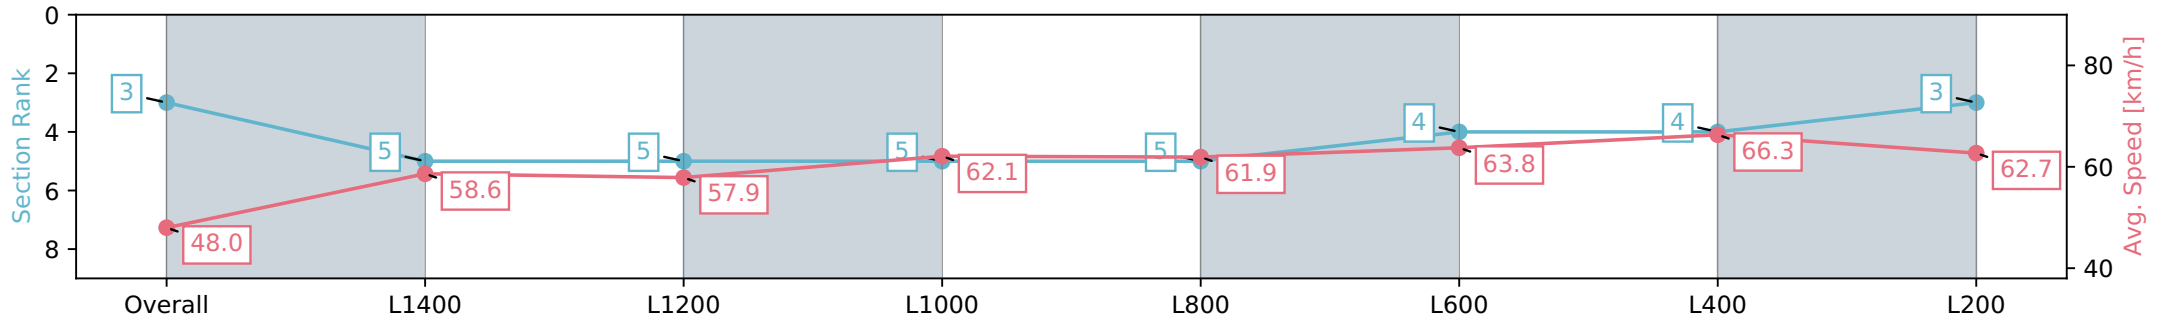

Horse/Jockey Name	SOLIDIFY
Finish Rank	3
Fastest Section Time (Section)	0:10.85 (L400)
Top Speed [km/h] (Section)	67.1 (L400)
Race State	Finished

Pukekohe Park - Professional
Race 1: STELLA ARTOIS 1600 - 1600m
06 April 2024 - 12:30PM

Track Rating: Good 4, Weather: Fine, Rail Position: True

Section	Overall	L1400	L1200	L1000	L800	L600	L400	L200
Section Times	1:36.44 [3] (0:15.02)	1:21.42 [5] (0:12.27)	1:09.15 [5] (0:12.45)	0:56.70 [5] (0:11.56)	0:45.13 [5] (0:11.56)	0:33.57 [4] (0:11.20)	0:22.37 [4] (0:10.85)	0:11.52 [3] (0:11.52)
Average Speed [km/h]	48.0	58.6	57.9	62.1	61.9	63.8	66.3	62.7
Top Speed [km/h]	59.0	59.9	60.5	63.9	63.1	66.6	67.1	64.9
Avg. Dist. to Rail [m]	2.3	1.5	1.2	0.7	1.5	1.3	3.8	5.2
Avg. Stride Freq. [Hz]	2.3	2.3	2.3	2.3	2.3	2.3	2.4	2.3
Avg. Stride Length [m]	6.2	7.0	7.1	7.3	7.4	7.6	7.7	7.4

Report Created: Sat 06 April 2024 12:53:41 GMT+11 (Note: Timing is based on positional data)

- [ ] Ranking at each section and finish
- -:-:- No data available at this section
- NA No data available