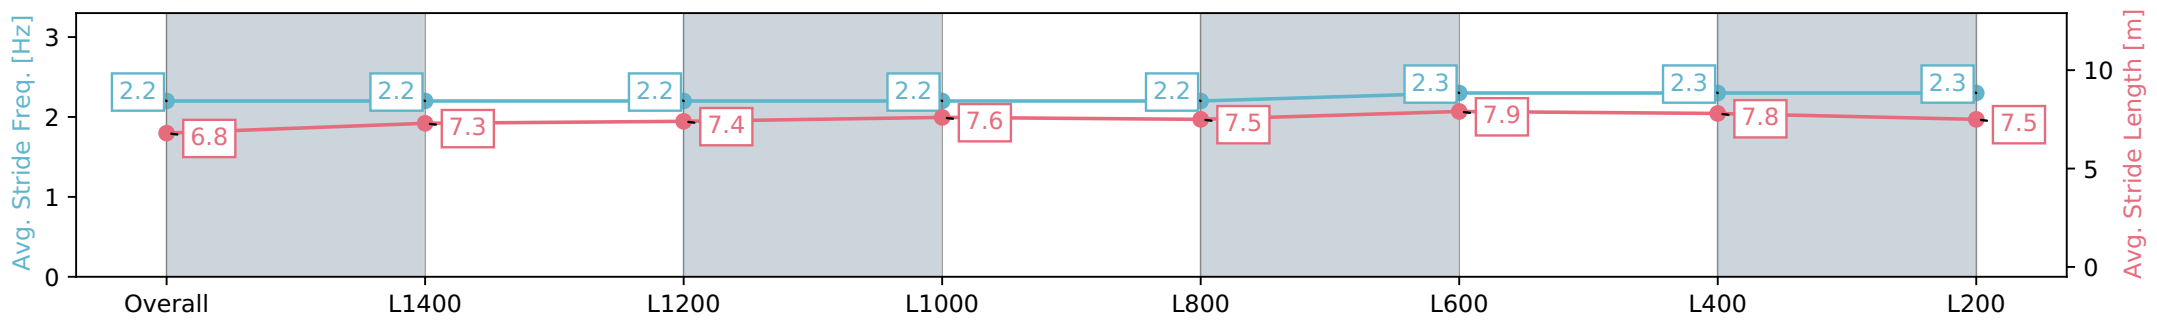

Pukekohe Park - Professional
 Race 1: STELLA ARTOIS 1600 - 1600m
 06 April 2024 - 12:30PM

Track Rating: Good 4, Weather: Fine, Rail Position: True

Section	Overall	L1400	L1200	L1000	L800	L600	L400	L200
Section Times	1:36.31 [1] (0:14.68)	1:21.63 [1] (0:12.28)	1:09.34 [2] (0:12.30)	0:57.04 [3] (0:11.67)	0:45.37 [3] (0:11.85)	0:33.52 [3] (0:11.19)	0:22.33 [2] (0:10.93)	0:11.40 [2] (0:11.40)
Average Speed [km/h]	49.0	58.6	58.6	61.0	60.5	64.2	66.0	62.9
Top Speed [km/h]	61.2	60.9	61.2	61.9	62.0	68.0	68.0	64.8
Avg. Dist. to Rail [m]	3.2	0.8	1.6	1.6	0.6	0.8	0.8	1.3
Avg. Stride Freq. [Hz]	2.2	2.2	2.2	2.2	2.2	2.3	2.3	2.3
Avg. Stride Length [m]	6.8	7.3	7.4	7.6	7.5	7.9	7.8	7.5