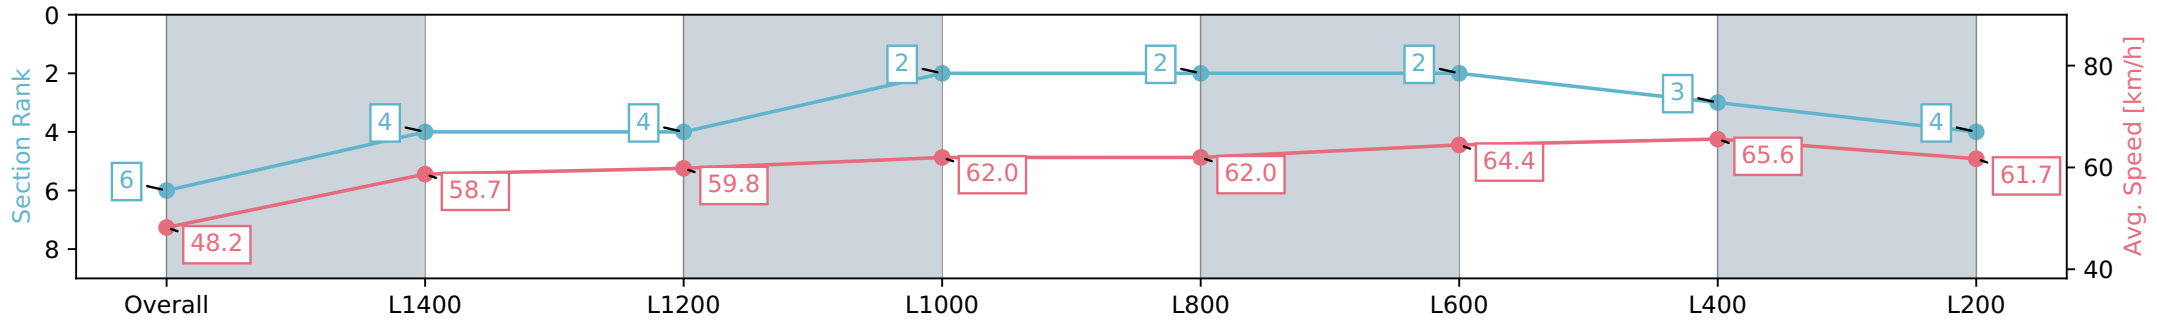

Pukekohe Park - Professional

Race 1: STELLA ARTOIS 1600 - 1600m

06 April 2024 - 12:30PM

Track Rating: Good 4, Weather: Fine, Rail Position: True

Section	Overall	L1400	L1200	L1000	L800	L600	L400	L200
Section Times	1:36.66 [6] (0:14.92)	1:21.74 [4] (0:12.26)	1:09.48 [4] (0:12.07)	0:57.41 [2] (0:11.67)	0:45.74 [2] (0:11.76)	0:33.98 [2] (0:11.32)	0:22.66 [3] (0:10.99)	0:11.67 [4] (0:11.67)
Average Speed [km/h]	48.2	58.7	59.8	62.0	62.0	64.4	65.6	61.7
Top Speed [km/h]	60.2	60.4	62.9	63.4	62.6	66.7	66.7	63.9
Avg. Dist. to Rail [m]	2.5	2.3	2.1	1.1	2.2	2.7	3.6	4.3
Avg. Stride Freq. [Hz]	2.3	2.3	2.3	2.3	2.3	2.3	2.4	2.3
Avg. Stride Length [m]	6.2	7.0	7.4	7.5	7.6	7.7	7.7	7.5

- [] Ranking at each section and finish
- :-:- No data available at this section
- NA No data available