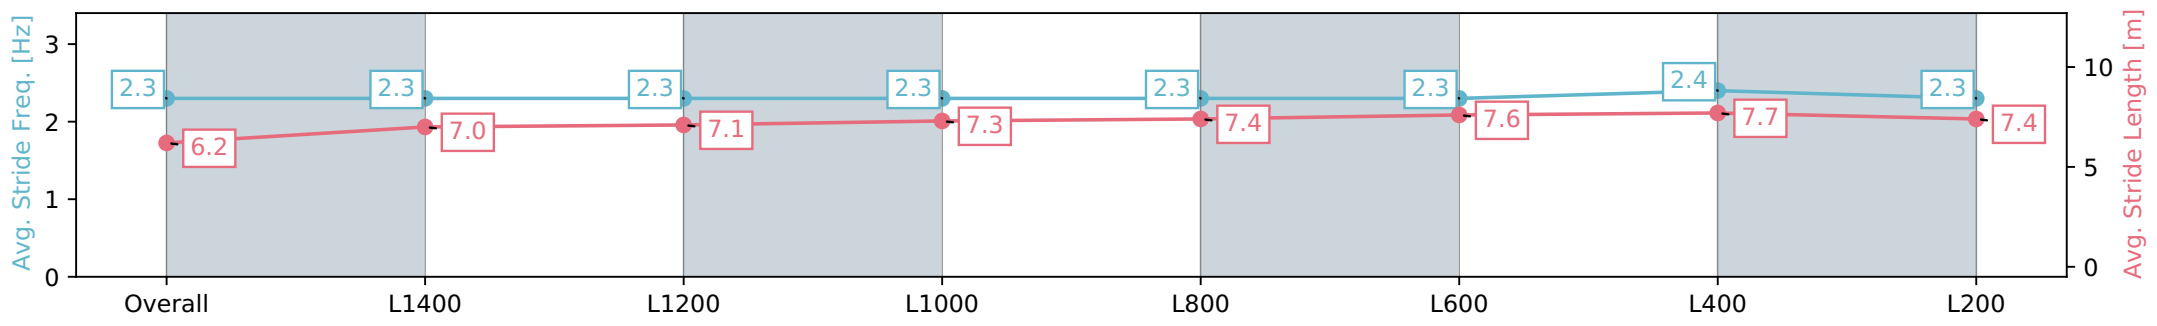

Horse/Jockey Name	SOLIDIFY
Finish Rank	3
Fastest Section Time (Section)	0:10.85 (L400)
Top Speed [km/h] (Section)	67.1 (L400)
Race State	Finished

Pukekohe Park - Professional
Race 1: STELLA ARTOIS 1600 - 1600m
06 April 2024 - 12:30PM

Track Rating: Good 4, Weather: Fine, Rail Position: True

Section	Overall	L1400	L1200	L1000	L800	L600	L400	L200
Section Times	1:36.44 [3] (0:15.02)	1:21.42 [5] (0:12.27)	1:09.15 [5] (0:12.45)	0:56.70 [5] (0:11.56)	0:45.13 [5] (0:11.56)	0:33.57 [4] (0:11.20)	0:22.37 [4] (0:10.85)	0:11.52 [3] (0:11.52)
Average Speed [km/h]	48.0	58.6	57.9	62.1	61.9	63.8	66.3	62.7
Top Speed [km/h]	59.0	59.9	60.5	63.9	63.1	66.6	67.1	64.9
Avg. Dist. to Rail [m]	2.3	1.5	1.2	0.7	1.5	1.3	3.8	5.2
Avg. Stride Freq. [Hz]	2.3	2.3	2.3	2.3	2.3	2.3	2.4	2.3
Avg. Stride Length [m]	6.2	7.0	7.1	7.3	7.4	7.6	7.7	7.4

Report Created: Sat 06 April 2024 12:53:41 GMT+11 (Note: Timing is based on positional data)

- [ ] Ranking at each section and finish
- -:-:- No data available at this section
- NA No data available