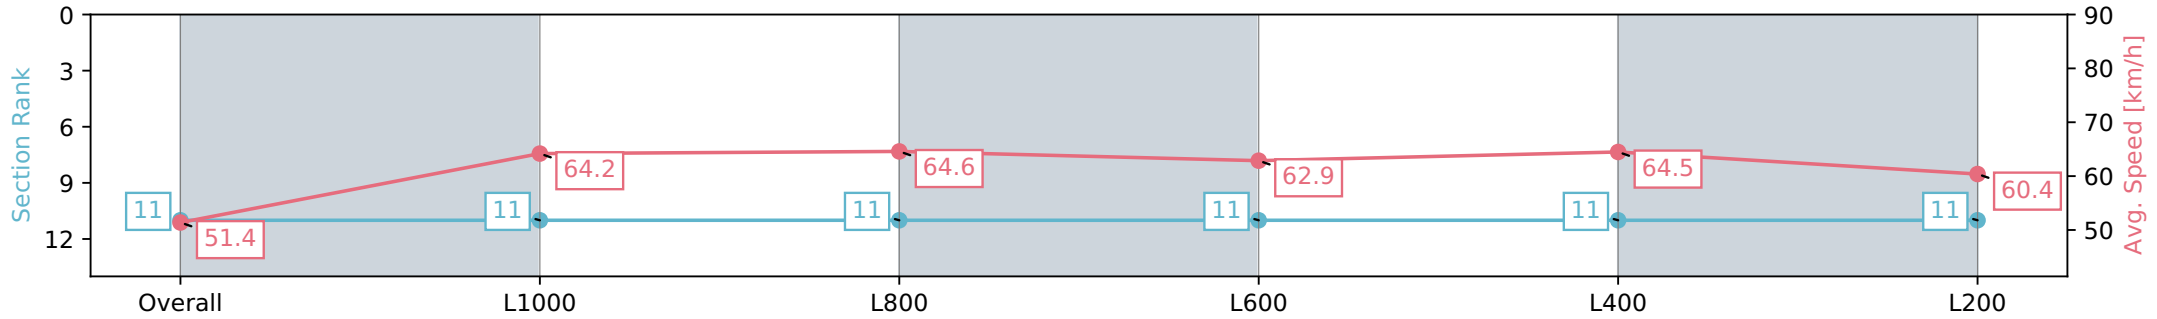

Ellerslie NZ - Professional

Race 5: FIBER FRESH 1200 - 1200m

30 March 2024 - 2:55PM

Track Rating: Good 4, Weather: Fine, Rail Position: +7m

Section	Overall	L1000	L800	L600	L400	L200
Section Times	1:11.63 [11] (0:14.16)	0:57.47 [11] (0:11.28)	0:46.18 [11] (0:11.30)	0:34.88 [11] (0:11.77)	0:23.11 [11] (0:11.19)	0:11.92 [11] (0:11.92)
Average Speed [km/h]	51.4	64.2	64.6	62.9	64.5	60.4
Top Speed [km/h]	60.3	66.4	66.4	64.0	65.3	64.2
Avg. Dist. to Rail [m]	8.9	1.9	2.4	4.9	6.3	6.3
Avg. Stride Freq. [Hz]	2.3	2.4	2.3	2.3	2.3	2.2
Avg. Stride Length [m]	6.6	7.3	7.7	7.7	7.8	7.6

- [ ] Ranking at each section and finish
- :-:- No data available at this section
- NA No data available