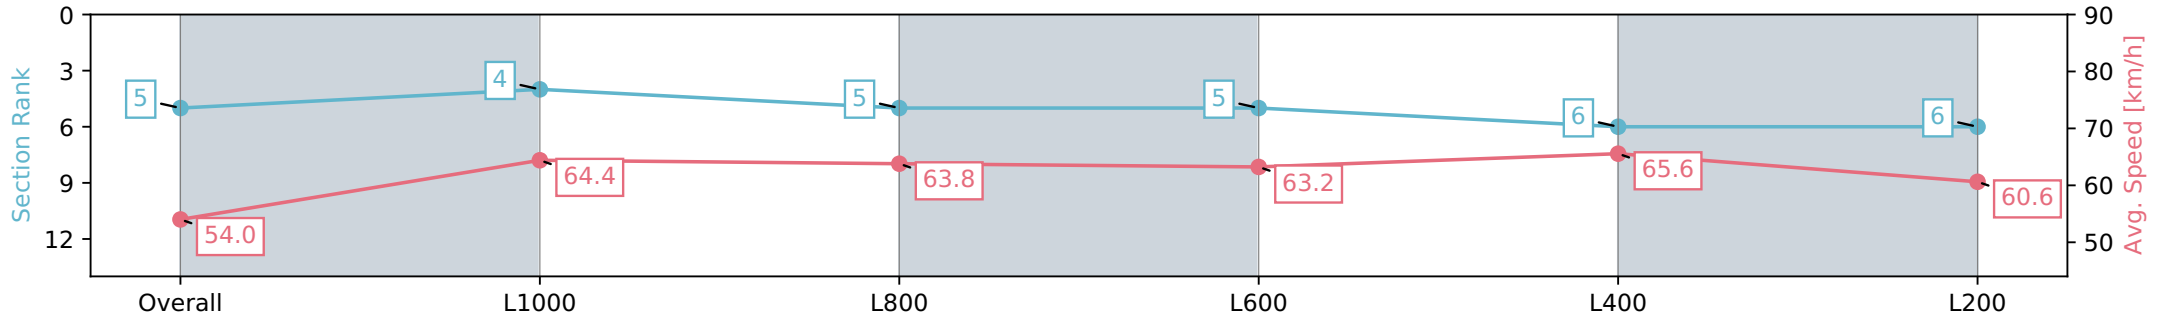

Ellerslie NZ - Professional

Race 5: FIBER FRESH 1200 - 1200m

30 March 2024 - 2:55PM

Track Rating: Good 4, Weather: Fine, Rail Position: +7m

Section	Overall	L1000	L800	L600	L400	L200
Section Times	1:10.80 [5] (0:13.40)	0:57.40 [4] (0:11.28)	0:46.11 [5] (0:11.49)	0:34.62 [5] (0:11.75)	0:22.87 [6] (0:11.01)	0:11.86 [6] (0:11.86)
Average Speed [km/h]	54.0	64.4	63.8	63.2	65.6	60.6
Top Speed [km/h]	62.9	65.4	65.1	65.3	66.3	63.3
Avg. Dist. to Rail [m]	4.8	2.6	3.7	5.6	6.3	6.5
Avg. Stride Freq. [Hz]	2.4	2.5	2.4	2.4	2.5	2.4
Avg. Stride Length [m]	7.1	7.1	7.3	7.2	7.3	7.0