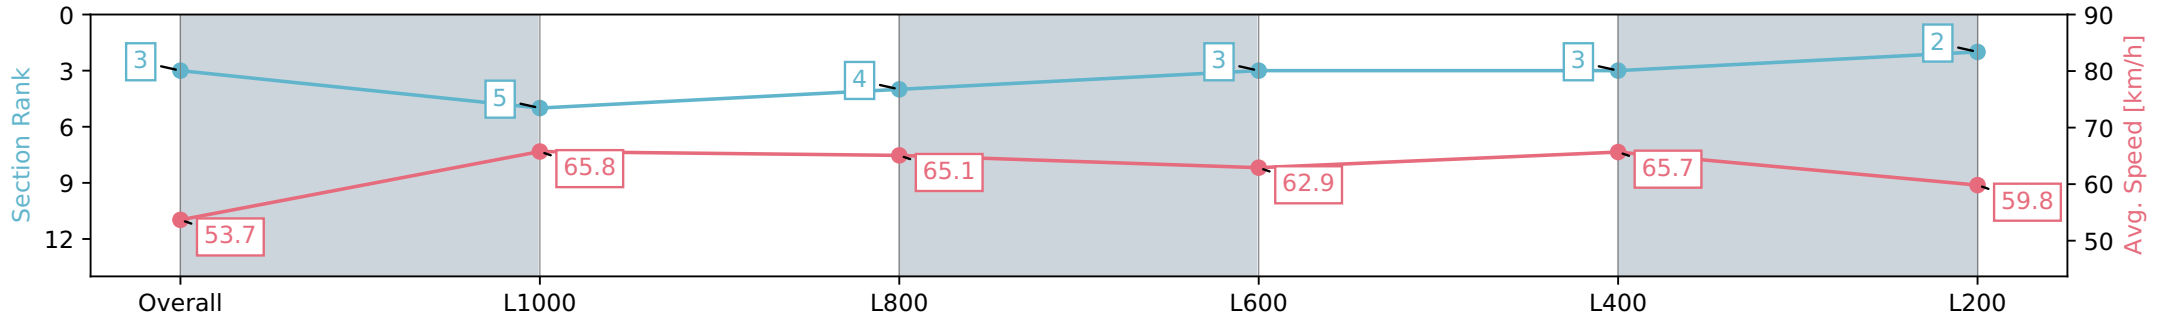

Ellerslie NZ - Professional

Race 5: FIBER FRESH 1200 - 1200m

30 March 2024 - 2:55PM

Track Rating: Good 4, Weather: Fine, Rail Position: +7m

Section	Overall	L1000	L800	L600	L400	L200
Section Times	1:10.75 [3] (0:13.53)	0:57.22 [5] (0:11.13)	0:46.09 [4] (0:11.30)	0:34.79 [3] (0:11.78)	0:23.01 [3] (0:10.99)	0:12.02 [2] (0:12.02)
Average Speed [km/h]	53.7	65.8	65.1	62.9	65.7	59.8
Top Speed [km/h]	65.8	66.8	66.8	65.4	66.8	63.6
Avg. Dist. to Rail [m]	8.0	4.3	4.3	5.2	4.8	5.5
Avg. Stride Freq. [Hz]	2.4	2.5	2.4	2.5	2.6	2.4
Avg. Stride Length [m]	6.9	7.4	7.4	7.1	7.1	6.9