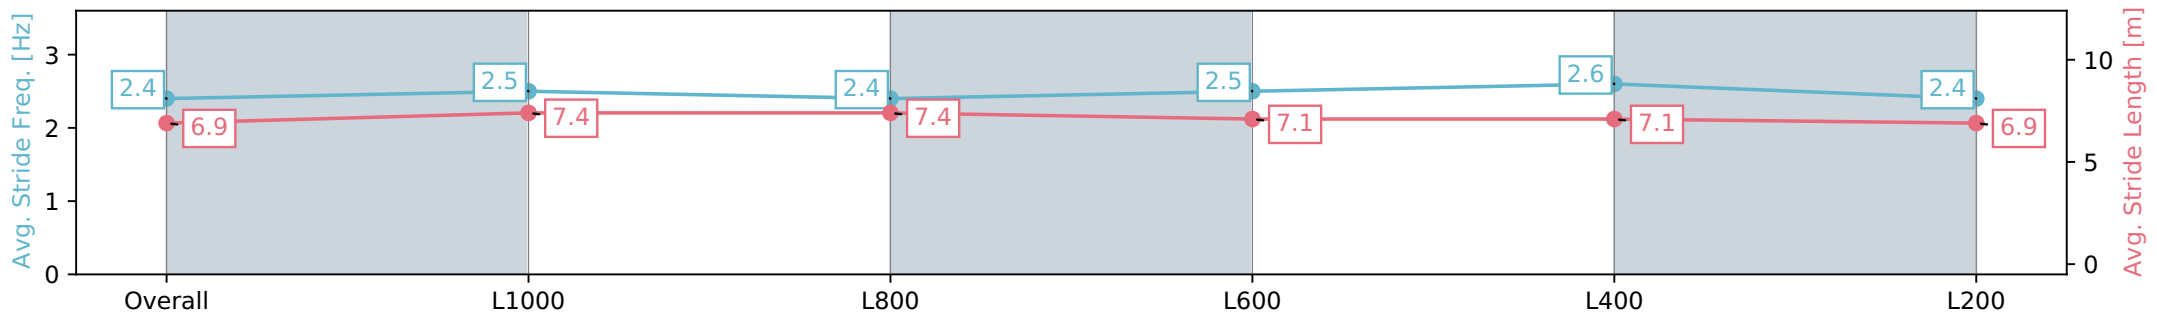

Ellerslie NZ - Professional

Race 5: FIBER FRESH 1200 - 1200m

30 March 2024 - 2:55PM

Track Rating: Good 4, Weather: Fine, Rail Position: +7m

Section	Overall	L1000	L800	L600	L400	L200
Section Times	1:10.75 [3] (0:13.53)	0:57.22 [5] (0:11.13)	0:46.09 [4] (0:11.30)	0:34.79 [3] (0:11.78)	0:23.01 [3] (0:10.99)	0:12.02 [2] (0:12.02)
Average Speed [km/h]	53.7	65.8	65.1	62.9	65.7	59.8
Top Speed [km/h]	65.8	66.8	66.8	65.4	66.8	63.6
Avg. Dist. to Rail [m]	8.0	4.3	4.3	5.2	4.8	5.5
Avg. Stride Freq. [Hz]	2.4	2.5	2.4	2.5	2.6	2.4
Avg. Stride Length [m]	6.9	7.4	7.4	7.1	7.1	6.9