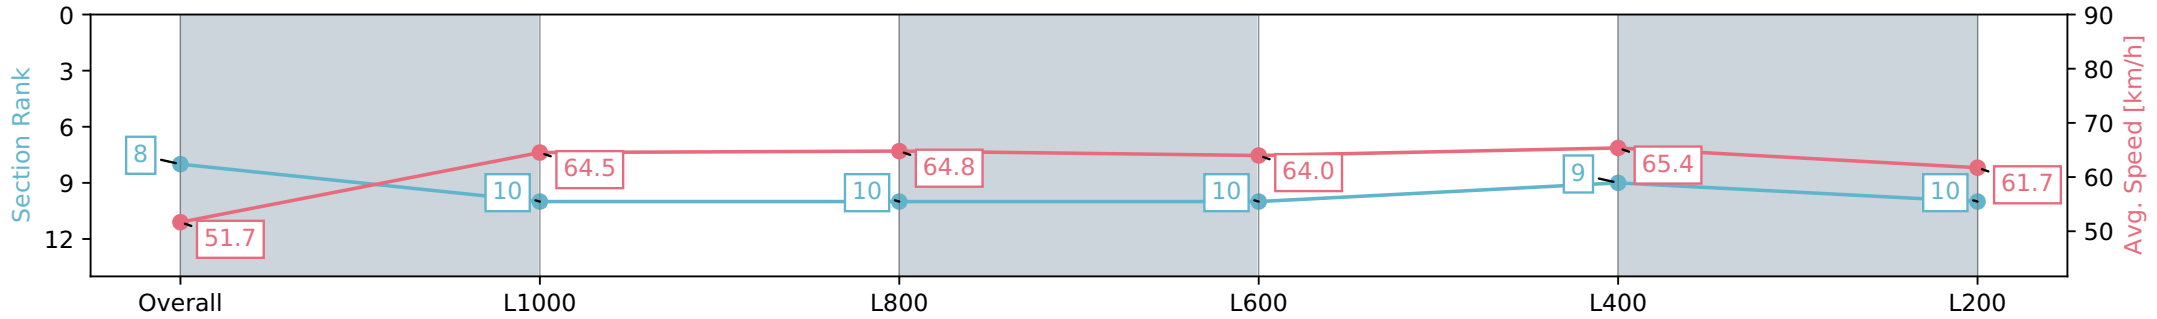

Ellerslie NZ - Professional

Race 5: FIBER FRESH 1200 - 1200m

30 March 2024 - 2:55PM

Track Rating: Good 4, Weather: Fine, Rail Position: +7m

Section	Overall	L1000	L800	L600	L400	L200
Section Times	1:11.00 [8] (0:14.04)	0:56.96 [10] (0:11.25)	0:45.71 [10] (0:11.31)	0:34.40 [10] (0:11.68)	0:22.72 [9] (0:11.05)	0:11.67 [10] (0:11.67)
Average Speed [km/h]	51.7	64.5	64.8	64.0	65.4	61.7
Top Speed [km/h]	62.0	66.4	67.0	64.9	66.1	65.0
Avg. Dist. to Rail [m]	4.3	2.5	3.6	6.4	7.8	10.8
Avg. Stride Freq. [Hz]	2.3	2.4	2.4	2.4	2.4	2.3
Avg. Stride Length [m]	7.0	7.4	7.5	7.4	7.5	7.3