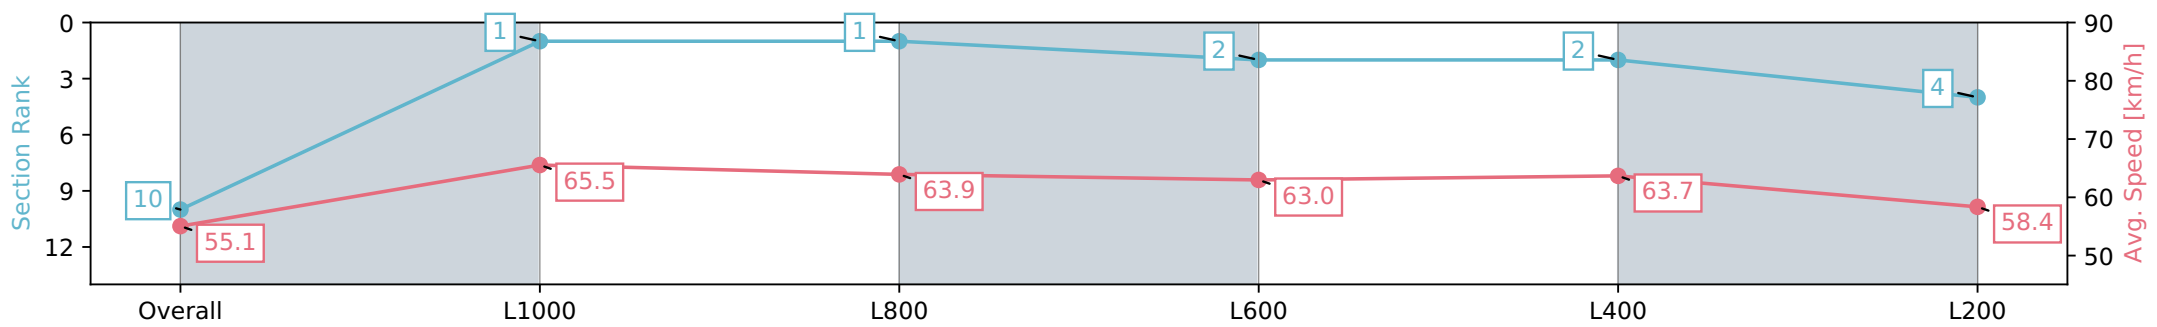

Ellerslie NZ - Professional

Race 5: FIBER FRESH 1200 - 1200m

30 March 2024 - 2:55PM

Track Rating: Good 4, Weather: Fine, Rail Position: +7m

Section	Overall	L1000	L800	L600	L400	L200
Section Times	1:11.22 [10] (0:13.20)	0:58.02 [1] (0:11.16)	0:46.86 [1] (0:11.46)	0:35.40 [2] (0:11.73)	0:23.67 [2] (0:11.32)	0:12.35 [4] (0:12.35)
Average Speed [km/h]	55.1	65.5	63.9	63.0	63.7	58.4
Top Speed [km/h]	65.9	66.7	65.9	64.4	65.0	62.4
Avg. Dist. to Rail [m]	7.2	4.1	3.8	4.7	1.9	2.2
Avg. Stride Freq. [Hz]	2.5	2.5	2.4	2.5	2.5	2.4
Avg. Stride Length [m]	6.9	7.2	7.3	7.1	7.2	6.8