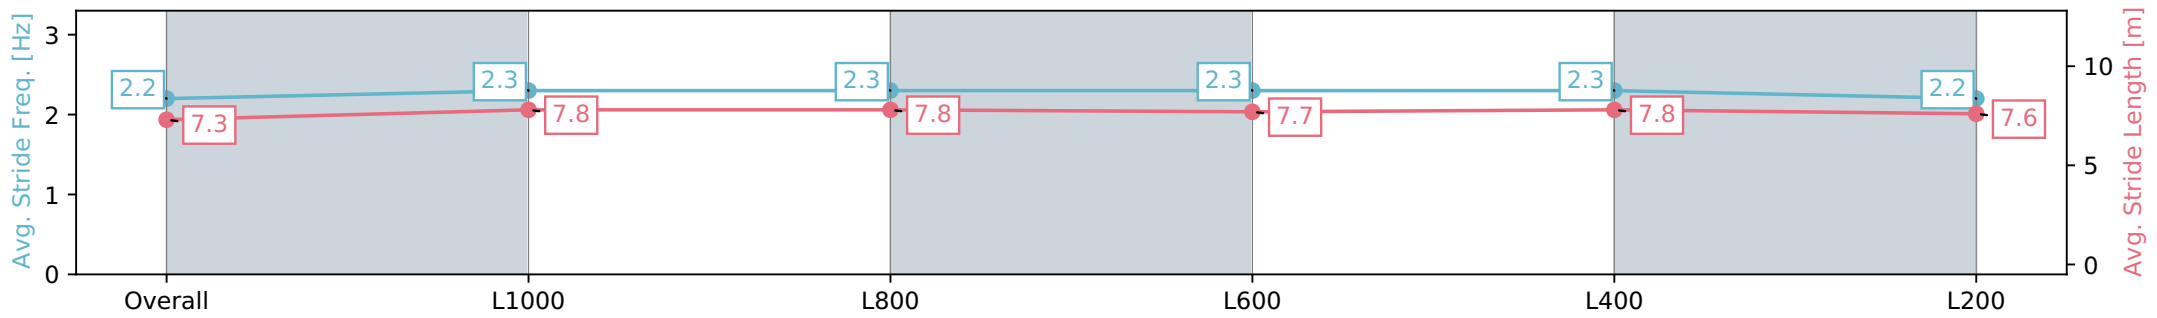

- [ ] Ranking at each section and finish
- :-:- No data available at this section
- NA No data available

Horse/Jockey Name	SIDE EYE
Finish Rank	7
Fastest Section Time (Section)	0:11.12 (L400)
Top Speed [km/h] (Section)	65.9 (L800)
Race State	Finished

Ellerslie NZ - Professional

Race 5: FIBER FRESH 1200 - 1200m

30 March 2024 - 2:55PM

Track Rating: Good 4, Weather: Fine, Rail Position: +7m

Section	Overall	L1000	L800	L600	L400	L200
Section Times	1:10.98 [7] (0:13.57)	0:57.40 [6] (0:11.25)	0:46.15 [6] (0:11.48)	0:34.67 [6] (0:11.56)	0:23.10 [5] (0:11.12)	0:11.98 [7] (0:11.98)
Average Speed [km/h]	53.2	64.5	63.5	63.3	64.8	60.2
Top Speed [km/h]	63.6	65.6	65.9	64.8	65.8	63.1
Avg. Dist. to Rail [m]	2.9	2.2	2.7	3.0	0.4	1.5
Avg. Stride Freq. [Hz]	2.2	2.3	2.3	2.3	2.3	2.2
Avg. Stride Length [m]	7.3	7.8	7.8	7.7	7.8	7.6