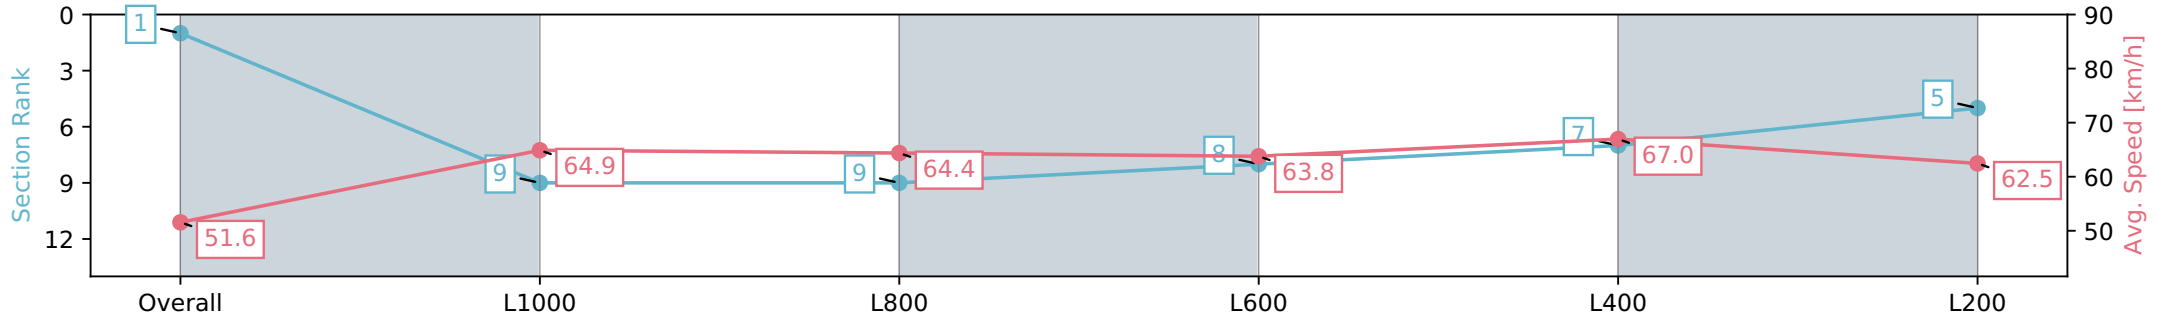

30 March 2024 - 2:55PM

Track Rating: Good 4, Weather: Fine, Rail Position: +7m

Section	Overall	L1000	L800	L600	L400	L200
Section Times	1:10.41 [1] (0:14.01)	0:56.40 [9] (0:11.19)	0:45.21 [9] (0:11.35)	0:33.86 [8] (0:11.56)	0:22.29 [7] (0:10.78)	0:11.51 [5] (0:11.51)
Average Speed [km/h]	51.6	64.9	64.4	63.8	67.0	62.5
Top Speed [km/h]	63.8	66.2	67.3	66.7	68.4	64.9
Avg. Dist. to Rail [m]	3.4	2.3	3.1	4.3	4.7	6.6
Avg. Stride Freq. [Hz]	2.3	2.5	2.4	2.4	2.5	2.4
Avg. Stride Length [m]	7.0	7.3	7.4	7.4	7.6	7.2