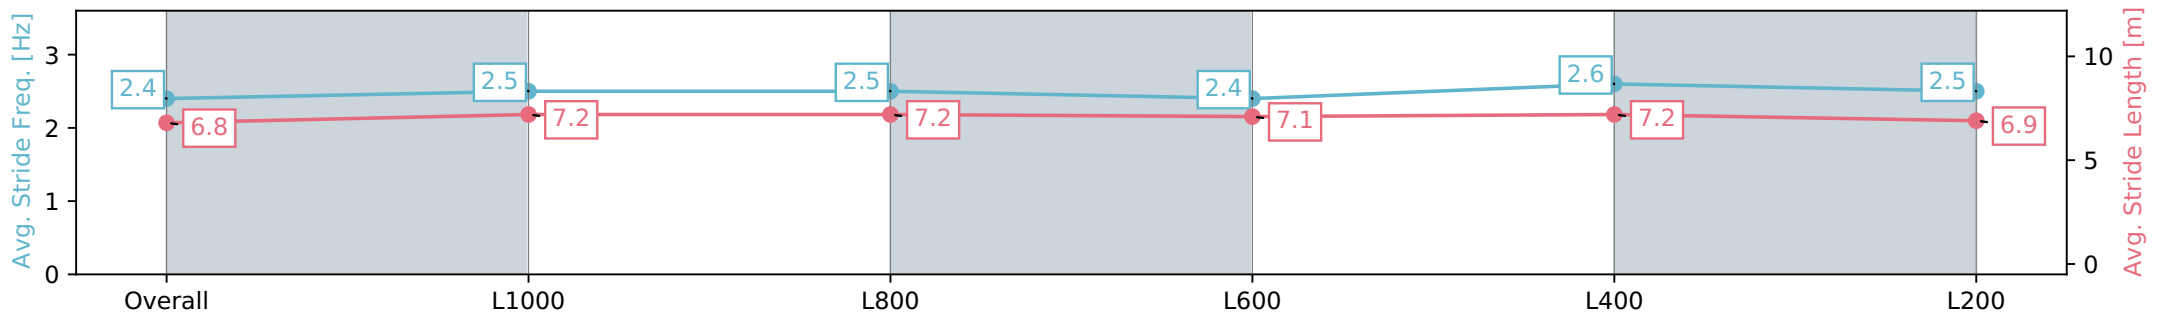

Ellerslie NZ - Professional

Race 5: FIBER FRESH 1200 - 1200m

30 March 2024 - 2:55PM

Track Rating: Good 4, Weather: Fine, Rail Position: +7m

Section	Overall	L1000	L800	L600	L400	L200
Section Times	1:11.01 [9] (0:13.67)	0:57.34 [7] (0:11.41)	0:45.93 [8] (0:11.52)	0:34.41 [9] (0:11.82)	0:22.59 [10] (0:10.90)	0:11.69 [9] (0:11.69)
Average Speed [km/h]	53.1	64.2	63.9	62.8	66.2	61.6
Top Speed [km/h]	63.3	66.1	66.1	63.9	67.5	64.4
Avg. Dist. to Rail [m]	4.7	4.8	4.4	5.5	4.5	6.1
Avg. Stride Freq. [Hz]	2.4	2.5	2.5	2.4	2.6	2.5
Avg. Stride Length [m]	6.8	7.2	7.2	7.1	7.2	6.9

- [ ] Ranking at each section and finish
- :-:- No data available at this section
- NA No data available

Horse/Jockey Name	ALICE TINKER
Finish Rank	10
Fastest Section Time (Section)	0:11.16 (L1000)
Top Speed [km/h] (Section)	66.7 (L1000)
Race State	Finished