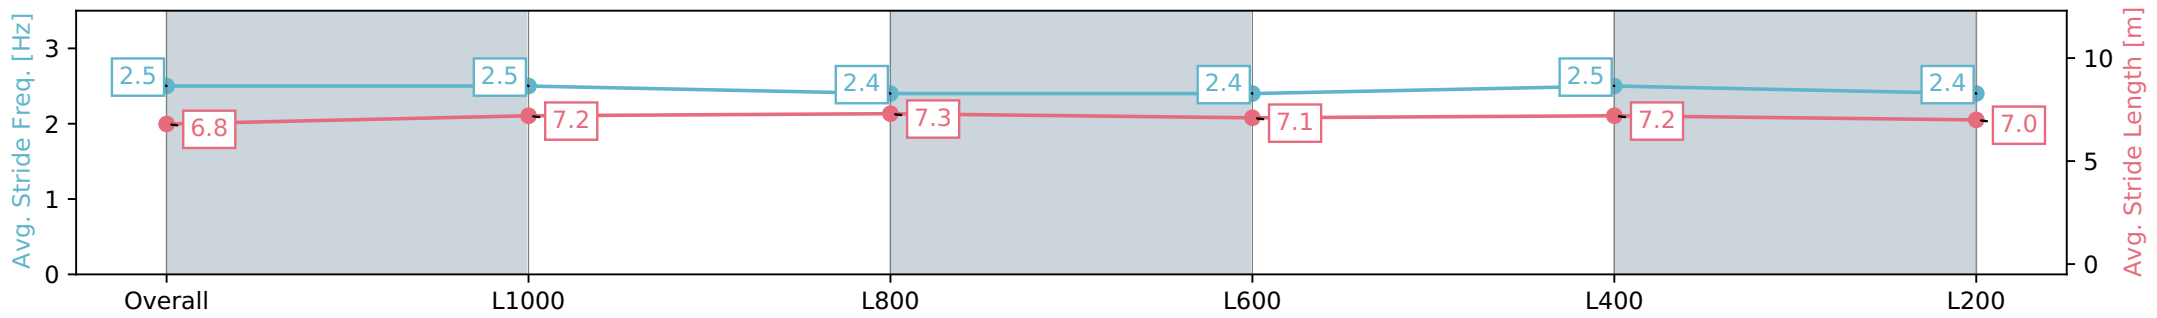

Ellerslie NZ - Professional

Race 5: FIBER FRESH 1200 - 1200m

30 March 2024 - 2:55PM

Track Rating: Good 4, Weather: Fine, Rail Position: +7m

Section	Overall	L1000	L800	L600	L400	L200
Section Times	1:10.85 [6] (0:13.30)	0:57.55 [3] (0:11.34)	0:46.21 [3] (0:11.38)	0:34.83 [4] (0:11.79)	0:23.04 [4] (0:11.03)	0:12.01 [3] (0:12.01)
Average Speed [km/h]	54.4	64.1	64.0	62.5	65.3	60.0
Top Speed [km/h]	64.2	64.9	65.3	64.0	66.6	63.9
Avg. Dist. to Rail [m]	3.1	2.5	2.4	3.8	4.0	2.6
Avg. Stride Freq. [Hz]	2.5	2.5	2.4	2.4	2.5	2.4
Avg. Stride Length [m]	6.8	7.2	7.3	7.1	7.2	7.0

- [ ] Ranking at each section and finish
- :-:- No data available at this section
- NA No data available

Horse/Jockey Name	SIDE EYE
Finish Rank	7
Fastest Section Time (Section)	0:11.12 (L400)
Top Speed [km/h] (Section)	65.9 (L800)
Race State	Finished