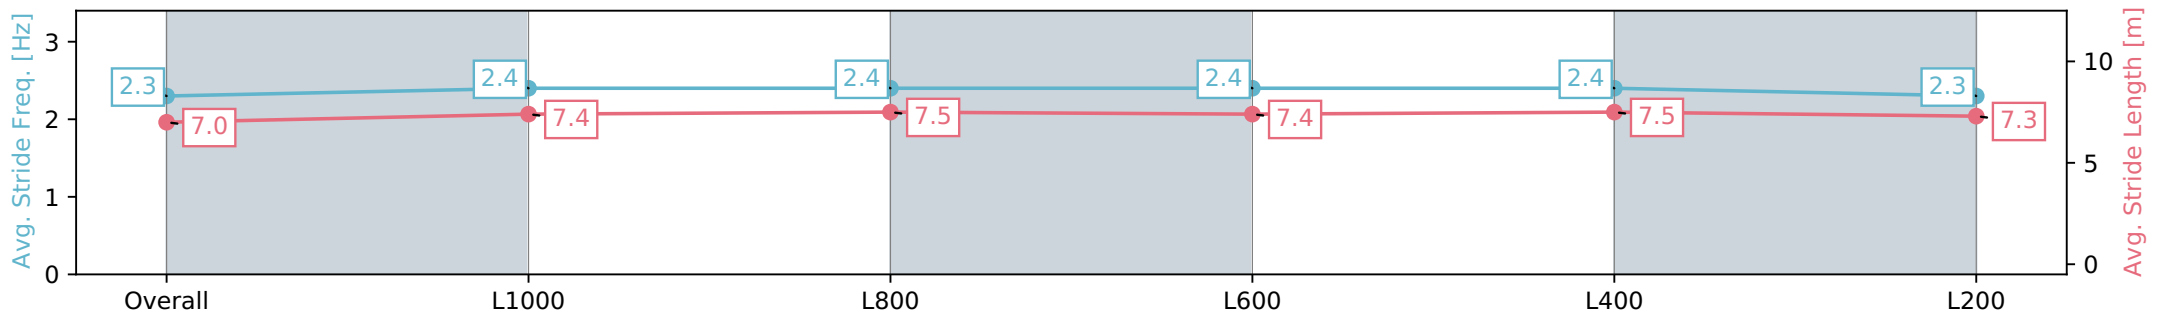

Ellerslie NZ - Professional

Race 5: FIBER FRESH 1200 - 1200m

30 March 2024 - 2:55PM

Track Rating: Good 4, Weather: Fine, Rail Position: +7m

Section	Overall	L1000	L800	L600	L400	L200
Section Times	1:11.00 [8] (0:14.04)	0:56.96 [10] (0:11.25)	0:45.71 [10] (0:11.31)	0:34.40 [10] (0:11.68)	0:22.72 [9] (0:11.05)	0:11.67 [10] (0:11.67)
Average Speed [km/h]	51.7	64.5	64.8	64.0	65.4	61.7
Top Speed [km/h]	62.0	66.4	67.0	64.9	66.1	65.0
Avg. Dist. to Rail [m]	4.3	2.5	3.6	6.4	7.8	10.8
Avg. Stride Freq. [Hz]	2.3	2.4	2.4	2.4	2.4	2.3
Avg. Stride Length [m]	7.0	7.4	7.5	7.4	7.5	7.3