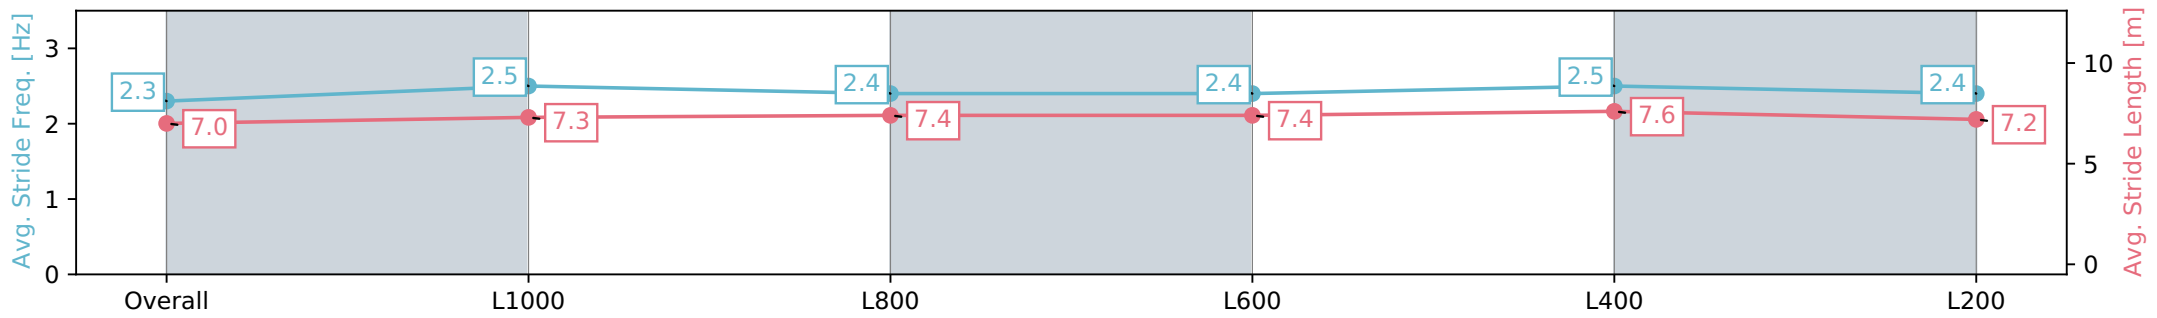

30 March 2024 - 2:55PM

Track Rating: Good 4, Weather: Fine, Rail Position: +7m

Section	Overall	L1000	L800	L600	L400	L200
Section Times	1:10.41 [1] (0:14.01)	0:56.40 [9] (0:11.19)	0:45.21 [9] (0:11.35)	0:33.86 [8] (0:11.56)	0:22.29 [7] (0:10.78)	0:11.51 [5] (0:11.51)
Average Speed [km/h]	51.6	64.9	64.4	63.8	67.0	62.5
Top Speed [km/h]	63.8	66.2	67.3	66.7	68.4	64.9
Avg. Dist. to Rail [m]	3.4	2.3	3.1	4.3	4.7	6.6
Avg. Stride Freq. [Hz]	2.3	2.5	2.4	2.4	2.5	2.4
Avg. Stride Length [m]	7.0	7.3	7.4	7.4	7.6	7.2