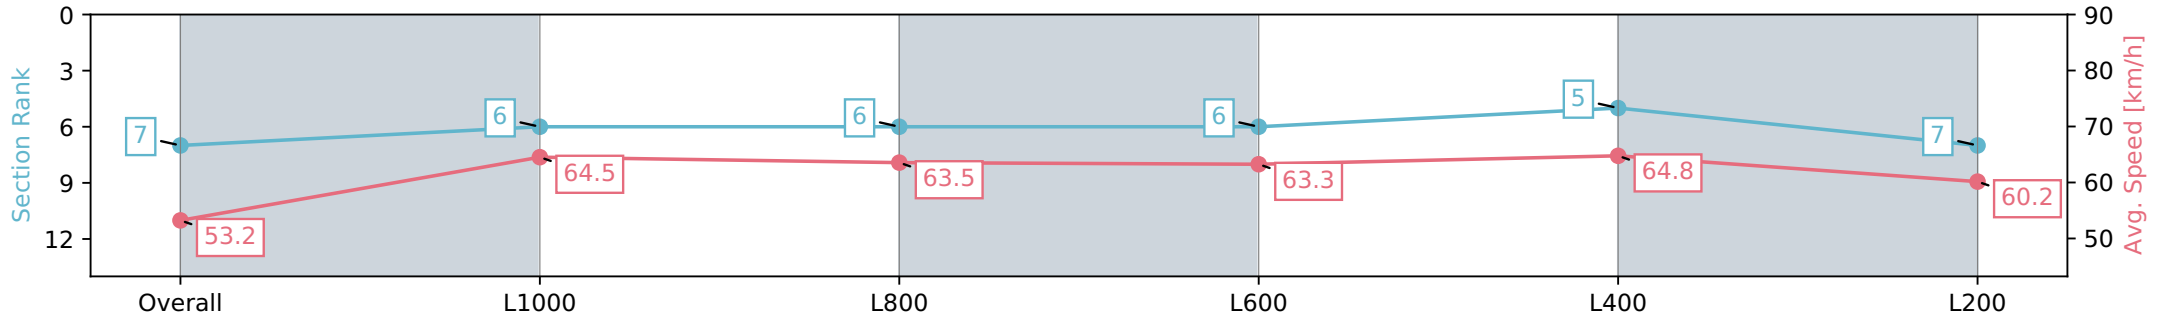

Ellerslie NZ - Professional

Race 5: FIBER FRESH 1200 - 1200m

30 March 2024 - 2:55PM

Track Rating: Good 4, Weather: Fine, Rail Position: +7m

Section	Overall	L1000	L800	L600	L400	L200
Section Times	1:10.98 [7] (0:13.57)	0:57.40 [6] (0:11.25)	0:46.15 [6] (0:11.48)	0:34.67 [6] (0:11.56)	0:23.10 [5] (0:11.12)	0:11.98 [7] (0:11.98)
Average Speed [km/h]	53.2	64.5	63.5	63.3	64.8	60.2
Top Speed [km/h]	63.6	65.6	65.9	64.8	65.8	63.1
Avg. Dist. to Rail [m]	2.9	2.2	2.7	3.0	0.4	1.5
Avg. Stride Freq. [Hz]	2.2	2.3	2.3	2.3	2.3	2.2
Avg. Stride Length [m]	7.3	7.8	7.8	7.7	7.8	7.6