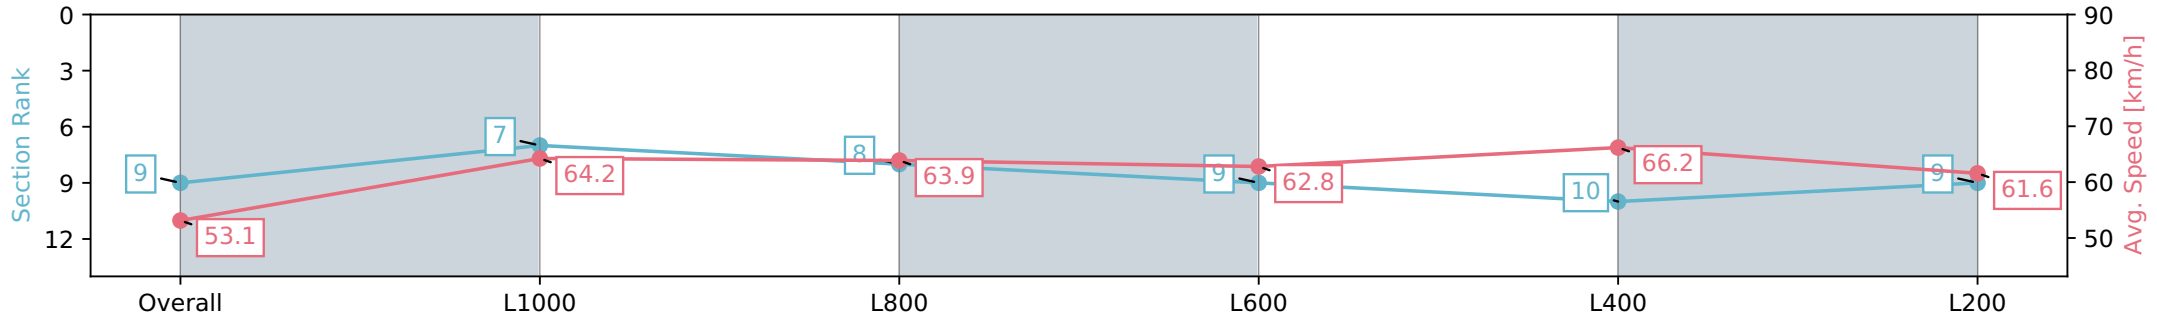

Ellerslie NZ - Professional

Race 5: FIBER FRESH 1200 - 1200m

30 March 2024 - 2:55PM

Track Rating: Good 4, Weather: Fine, Rail Position: +7m

Section	Overall	L1000	L800	L600	L400	L200
Section Times	1:11.01 [9] (0:13.67)	0:57.34 [7] (0:11.41)	0:45.93 [8] (0:11.52)	0:34.41 [9] (0:11.82)	0:22.59 [10] (0:10.90)	0:11.69 [9] (0:11.69)
Average Speed [km/h]	53.1	64.2	63.9	62.8	66.2	61.6
Top Speed [km/h]	63.3	66.1	66.1	63.9	67.5	64.4
Avg. Dist. to Rail [m]	4.7	4.8	4.4	5.5	4.5	6.1
Avg. Stride Freq. [Hz]	2.4	2.5	2.5	2.4	2.6	2.5
Avg. Stride Length [m]	6.8	7.2	7.2	7.1	7.2	6.9

- [ ] Ranking at each section and finish
- :-:- No data available at this section
- NA No data available

Horse/Jockey Name	ALICE TINKER
Finish Rank	10
Fastest Section Time (Section)	0:11.16 (L1000)
Top Speed [km/h] (Section)	66.7 (L1000)
Race State	Finished