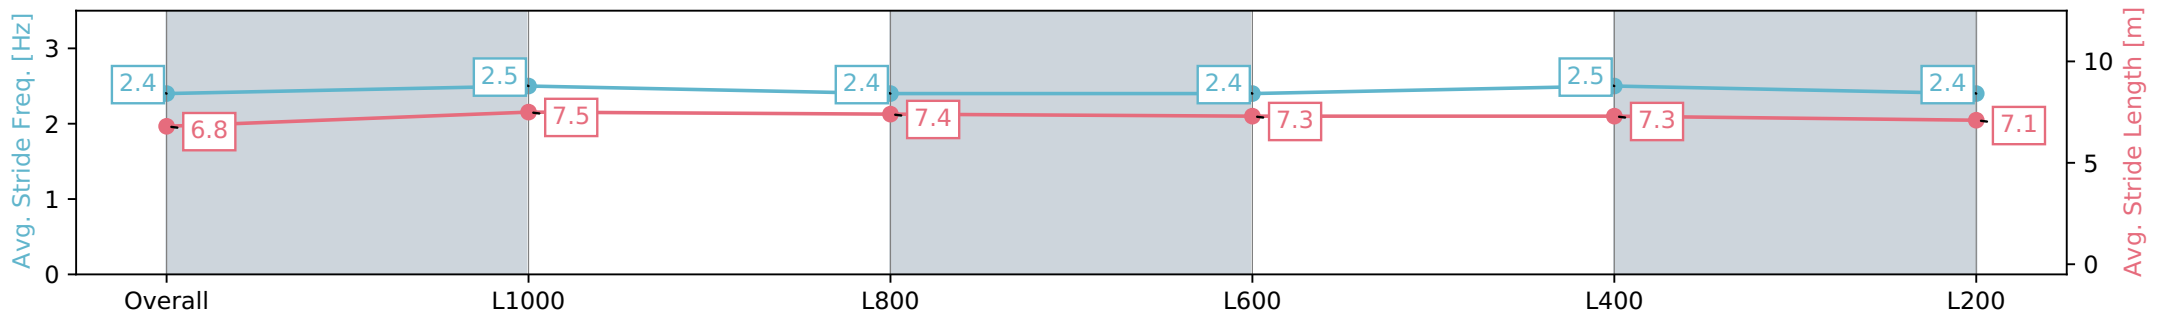

Ellerslie NZ - Professional

Race 5: FIBER FRESH 1200 - 1200m

30 March 2024 - 2:55PM

Track Rating: Good 4, Weather: Fine, Rail Position: +7m

Section	Overall	L1000	L800	L600	L400	L200
Section Times	1:10.78 [4] (0:13.80)	0:56.98 [8] (0:11.14)	0:45.84 [7] (0:11.41)	0:34.43 [7] (0:11.88)	0:22.55 [8] (0:11.04)	0:11.51 [8] (0:11.51)
Average Speed [km/h]	52.6	65.7	64.6	63.0	65.5	62.6
Top Speed [km/h]	61.1	68.4	68.2	64.3	67.1	65.1
Avg. Dist. to Rail [m]	7.4	4.6	5.2	6.9	8.0	11.2
Avg. Stride Freq. [Hz]	2.4	2.5	2.4	2.4	2.5	2.4
Avg. Stride Length [m]	6.8	7.5	7.4	7.3	7.3	7.1