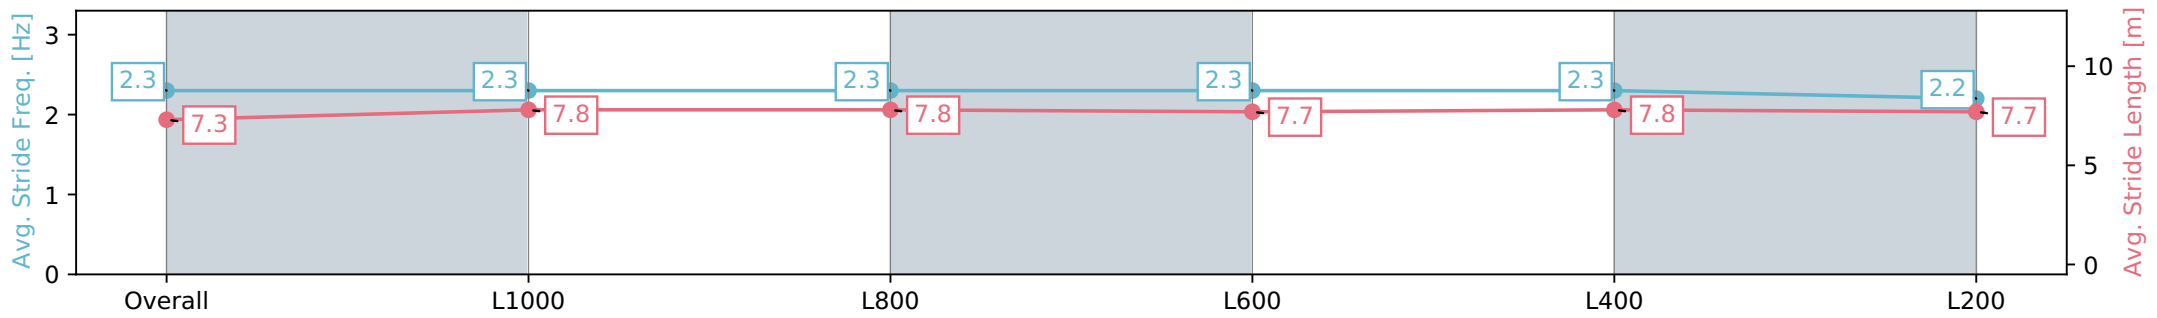

Ellerslie NZ - Professional

Race 5: FIBER FRESH 1200 - 1200m

30 March 2024 - 2:55PM

Track Rating: Good 4, Weather: Fine, Rail Position: +7m

Section	Overall	L1000	L800	L600	L400	L200
Section Times	1:10.49 [2] (0:13.28)	0:57.20 [2] (0:11.08)	0:46.12 [2] (0:11.37)	0:34.75 [1] (0:11.71)	0:23.04 [1] (0:11.23)	0:11.81 [1] (0:11.81)
Average Speed [km/h]	54.7	65.6	64.2	62.8	64.3	60.9
Top Speed [km/h]	65.3	66.3	65.4	64.1	65.2	63.3
Avg. Dist. to Rail [m]	8.1	2.7	2.5	3.8	2.7	2.8
Avg. Stride Freq. [Hz]	2.3	2.3	2.3	2.3	2.3	2.2
Avg. Stride Length [m]	7.3	7.8	7.8	7.7	7.8	7.7