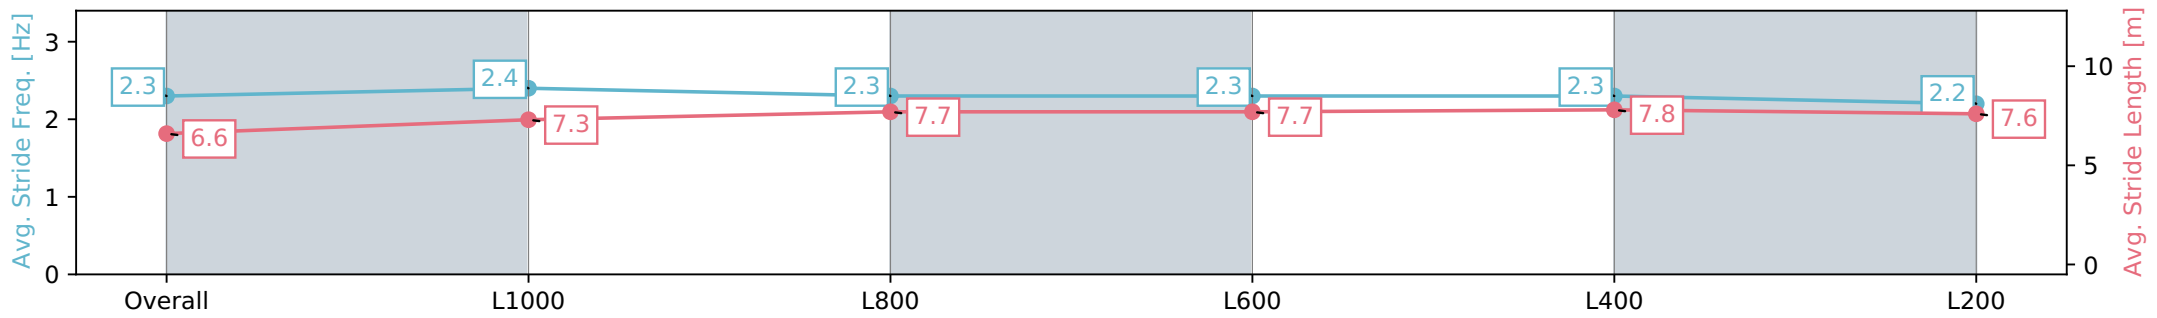

Ellerslie NZ - Professional

Race 5: FIBER FRESH 1200 - 1200m

30 March 2024 - 2:55PM

Track Rating: Good 4, Weather: Fine, Rail Position: +7m

Section	Overall	L1000	L800	L600	L400	L200
Section Times	1:11.63 [11] (0:14.16)	0:57.47 [11] (0:11.28)	0:46.18 [11] (0:11.30)	0:34.88 [11] (0:11.77)	0:23.11 [11] (0:11.19)	0:11.92 [11] (0:11.92)
Average Speed [km/h]	51.4	64.2	64.6	62.9	64.5	60.4
Top Speed [km/h]	60.3	66.4	66.4	64.0	65.3	64.2
Avg. Dist. to Rail [m]	8.9	1.9	2.4	4.9	6.3	6.3
Avg. Stride Freq. [Hz]	2.3	2.4	2.3	2.3	2.3	2.2
Avg. Stride Length [m]	6.6	7.3	7.7	7.7	7.8	7.6

- [ ] Ranking at each section and finish
- :-:- No data available at this section
- NA No data available