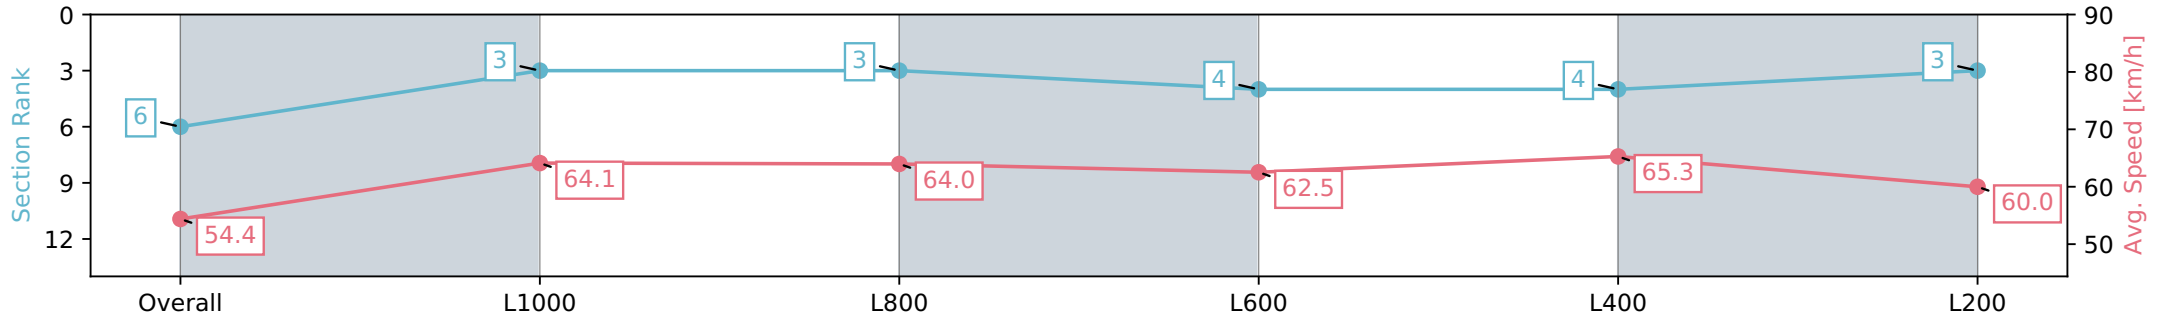

Ellerslie NZ - Professional

Race 5: FIBER FRESH 1200 - 1200m

30 March 2024 - 2:55PM

Track Rating: Good 4, Weather: Fine, Rail Position: +7m

Section	Overall	L1000	L800	L600	L400	L200
Section Times	1:10.85 [6] (0:13.30)	0:57.55 [3] (0:11.34)	0:46.21 [3] (0:11.38)	0:34.83 [4] (0:11.79)	0:23.04 [4] (0:11.03)	0:12.01 [3] (0:12.01)
Average Speed [km/h]	54.4	64.1	64.0	62.5	65.3	60.0
Top Speed [km/h]	64.2	64.9	65.3	64.0	66.6	63.9
Avg. Dist. to Rail [m]	3.1	2.5	2.4	3.8	4.0	2.6
Avg. Stride Freq. [Hz]	2.5	2.5	2.4	2.4	2.5	2.4
Avg. Stride Length [m]	6.8	7.2	7.3	7.1	7.2	7.0

- [ ] Ranking at each section and finish
- :-:- No data available at this section
- NA No data available

Horse/Jockey Name	SIDE EYE
Finish Rank	7
Fastest Section Time (Section)	0:11.12 (L400)
Top Speed [km/h] (Section)	65.9 (L800)
Race State	Finished