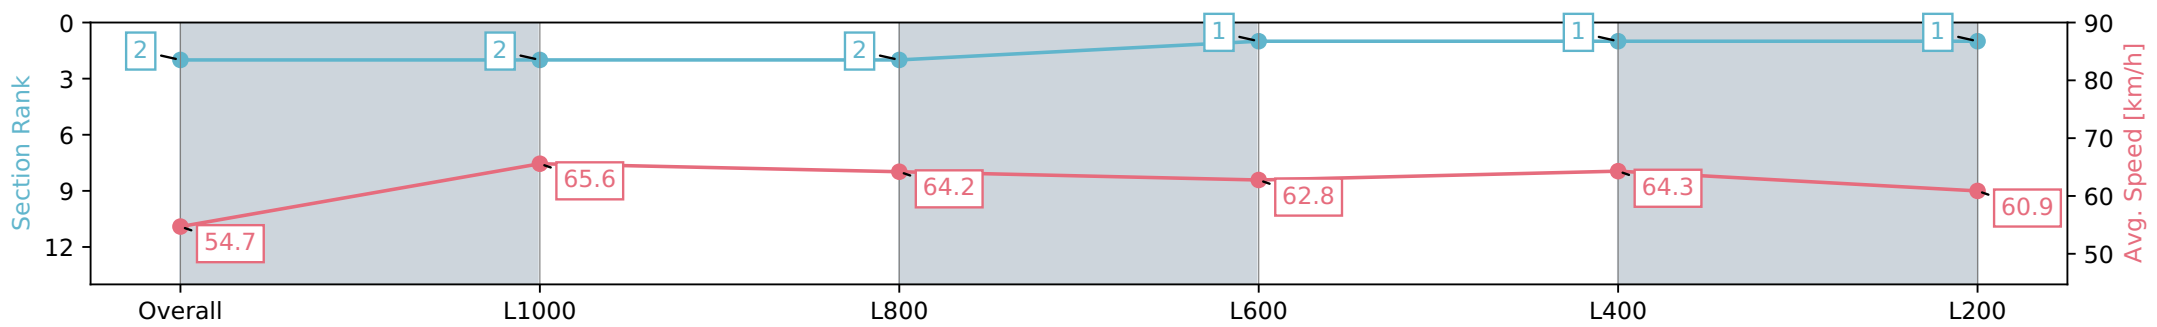

Ellerslie NZ - Professional

Race 5: FIBER FRESH 1200 - 1200m

30 March 2024 - 2:55PM

Track Rating: Good 4, Weather: Fine, Rail Position: +7m

Section	Overall	L1000	L800	L600	L400	L200
Section Times	1:10.49 [2] (0:13.28)	0:57.20 [2] (0:11.08)	0:46.12 [2] (0:11.37)	0:34.75 [1] (0:11.71)	0:23.04 [1] (0:11.23)	0:11.81 [1] (0:11.81)
Average Speed [km/h]	54.7	65.6	64.2	62.8	64.3	60.9
Top Speed [km/h]	65.3	66.3	65.4	64.1	65.2	63.3
Avg. Dist. to Rail [m]	8.1	2.7	2.5	3.8	2.7	2.8
Avg. Stride Freq. [Hz]	2.3	2.3	2.3	2.3	2.3	2.2
Avg. Stride Length [m]	7.3	7.8	7.8	7.7	7.8	7.7