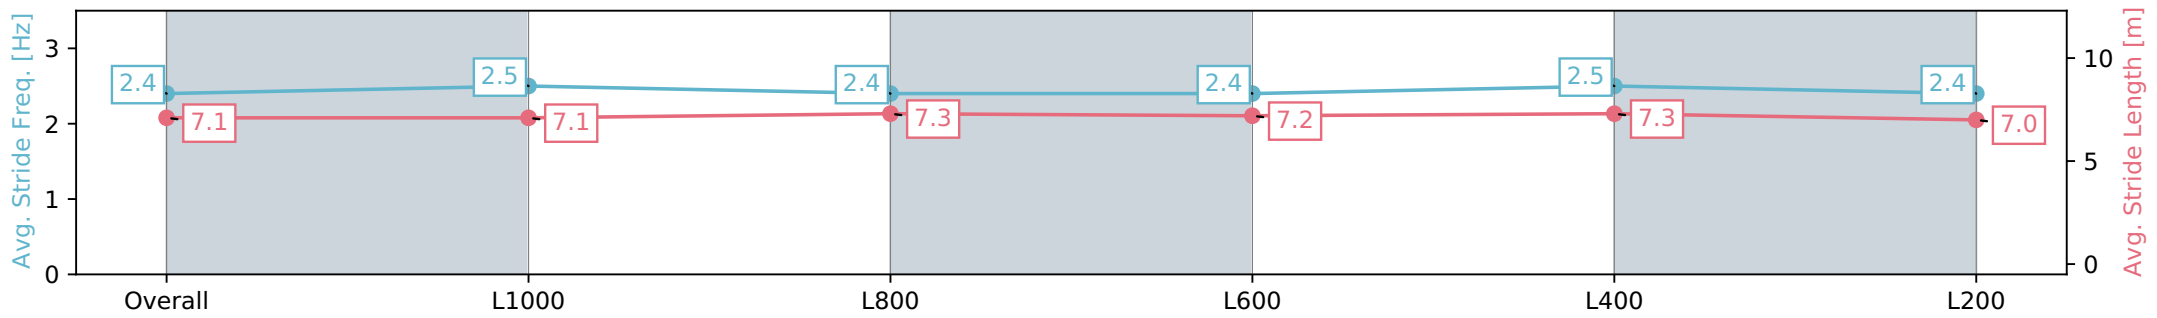

Ellerslie NZ - Professional

Race 5: FIBER FRESH 1200 - 1200m

30 March 2024 - 2:55PM

Track Rating: Good 4, Weather: Fine, Rail Position: +7m

Section	Overall	L1000	L800	L600	L400	L200
Section Times	1:10.80 [5] (0:13.40)	0:57.40 [4] (0:11.28)	0:46.11 [5] (0:11.49)	0:34.62 [5] (0:11.75)	0:22.87 [6] (0:11.01)	0:11.86 [6] (0:11.86)
Average Speed [km/h]	54.0	64.4	63.8	63.2	65.6	60.6
Top Speed [km/h]	62.9	65.4	65.1	65.3	66.3	63.3
Avg. Dist. to Rail [m]	4.8	2.6	3.7	5.6	6.3	6.5
Avg. Stride Freq. [Hz]	2.4	2.5	2.4	2.4	2.5	2.4
Avg. Stride Length [m]	7.1	7.1	7.3	7.2	7.3	7.0

- [ ] Ranking at each section and finish
- :-:- No data available at this section
- NA No data available

Horse/Jockey Name	ISLA JAY
Finish Rank	6
Fastest Section Time (Section)	0:11.03 (L400)
Top Speed [km/h] (Section)	66.6 (L400)
Race State	Finished