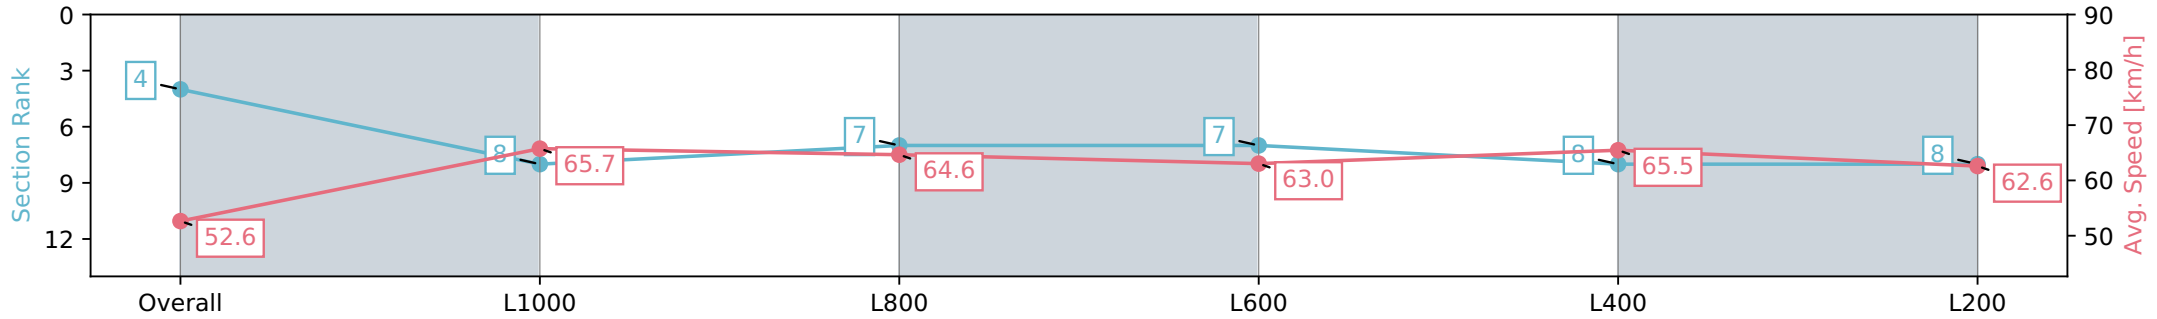

Ellerslie NZ - Professional

Race 5: FIBER FRESH 1200 - 1200m

30 March 2024 - 2:55PM

Track Rating: Good 4, Weather: Fine, Rail Position: +7m

Section	Overall	L1000	L800	L600	L400	L200
Section Times	1:10.78 [4] (0:13.80)	0:56.98 [8] (0:11.14)	0:45.84 [7] (0:11.41)	0:34.43 [7] (0:11.88)	0:22.55 [8] (0:11.04)	0:11.51 [8] (0:11.51)
Average Speed [km/h]	52.6	65.7	64.6	63.0	65.5	62.6
Top Speed [km/h]	61.1	68.4	68.2	64.3	67.1	65.1
Avg. Dist. to Rail [m]	7.4	4.6	5.2	6.9	8.0	11.2
Avg. Stride Freq. [Hz]	2.4	2.5	2.4	2.4	2.5	2.4
Avg. Stride Length [m]	6.8	7.5	7.4	7.3	7.3	7.1