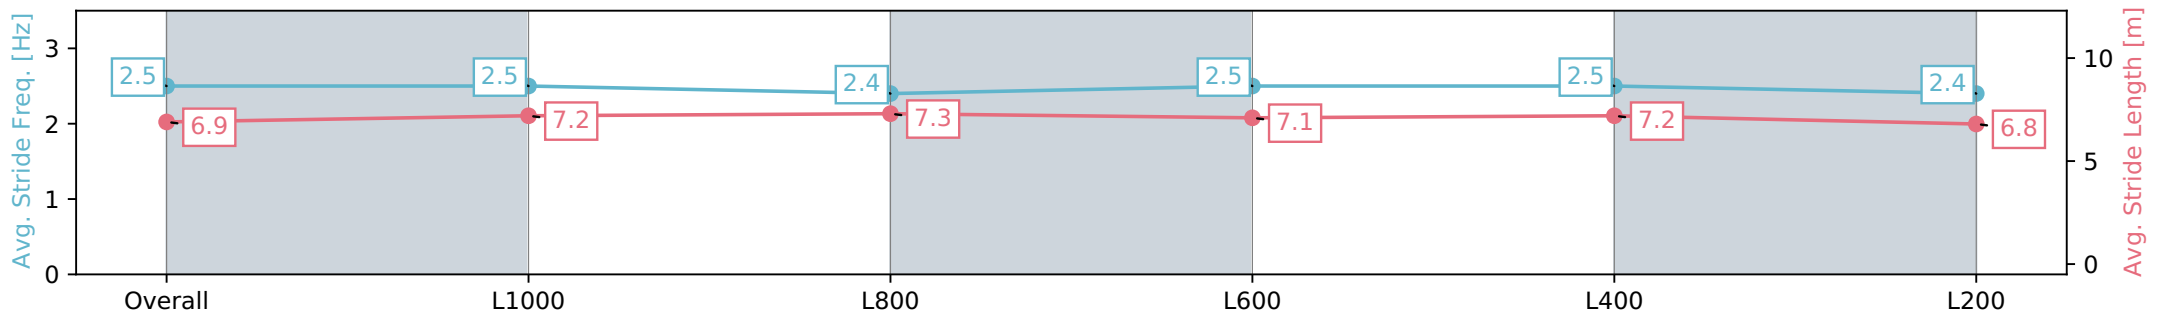

- [ ] Ranking at each section and finish
- :-:- No data available at this section
- NA No data available

Horse/Jockey Name	ALICE TINKER
Finish Rank	10
Fastest Section Time (Section)	0:11.16 (L1000)
Top Speed [km/h] (Section)	66.7 (L1000)
Race State	Finished

Ellerslie NZ - Professional

Race 5: FIBER FRESH 1200 - 1200m

30 March 2024 - 2:55PM

Track Rating: Good 4, Weather: Fine, Rail Position: +7m

Section	Overall	L1000	L800	L600	L400	L200
Section Times	1:11.22 [10] (0:13.20)	0:58.02 [1] (0:11.16)	0:46.86 [1] (0:11.46)	0:35.40 [2] (0:11.73)	0:23.67 [2] (0:11.32)	0:12.35 [4] (0:12.35)
Average Speed [km/h]	55.1	65.5	63.9	63.0	63.7	58.4
Top Speed [km/h]	65.9	66.7	65.9	64.4	65.0	62.4
Avg. Dist. to Rail [m]	7.2	4.1	3.8	4.7	1.9	2.2
Avg. Stride Freq. [Hz]	2.5	2.5	2.4	2.5	2.5	2.4
Avg. Stride Length [m]	6.9	7.2	7.3	7.1	7.2	6.8