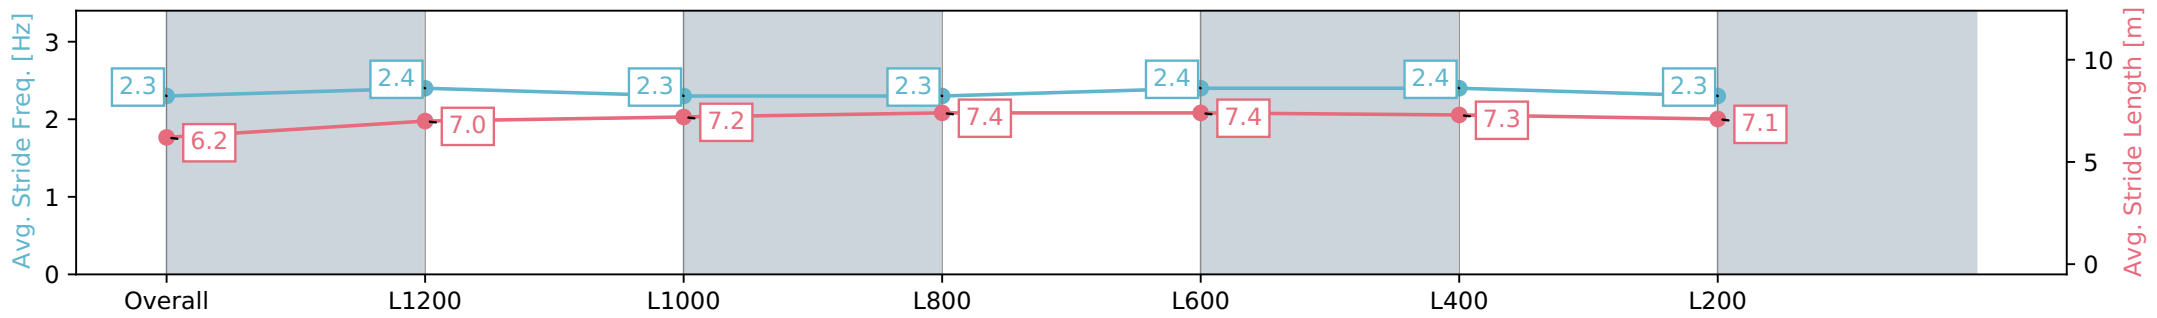

Ellerslie NZ - Professional
 Race 2: BARFOOT & THOMPSON 1400 - 1400m
 30 March 2024 - 1:00PM
 Track Rating: Good 4, Weather: Fine, Rail Position: +7m

Section	Overall	L1200	L1000	L800	L600	L400	L200
Section Times	1:24.59 [8] (0:13.65)	1:10.94 [7] (0:12.26)	0:58.68 [9] (0:11.99)	0:46.69 [9] (0:11.74)	0:34.95 [9] (0:11.80)	0:23.15 [9] (0:11.19)	0:11.96 [9] (0:11.96)
Average Speed [km/h]	52.9	59.4	60.6	62.3	62.5	64.4	60.6
Top Speed [km/h]	61.3	61.1	63.6	63.7	63.1	65.2	64.1
Avg. Dist. to Rail [m]	6.3	4.1	2.6	3.2	4.1	3.7	4.9
Avg. Stride Freq. [Hz]	2.2	2.3	2.3	2.3	2.3	2.3	2.3
Avg. Stride Length [m]	6.5	7.2	7.5	7.6	7.6	7.6	7.3

- [] Ranking at each section and finish
- :-:- No data available at this section
- NA No data available

Horse/Jockey Name	THE GREEN KEEPER
Finish Rank	9
Fastest Section Time (Section)	0:11.55 (L400)
Top Speed [km/h] (Section)	65.2 (L400)
Race State	Finished

Ellerslie NZ - Professional
 Race 2: BARFOOT & THOMPSON 1400 - 1400m
 30 March 2024 - 1:00PM
 Track Rating: Good 4, Weather: Fine, Rail Position: +7m

Section	Overall	L1200	L1000	L800	L600	L400	L200
Section Times	1:25.24 [9] (0:13.75)	1:11.49 [9] (0:11.87)	0:59.62 [7] (0:11.87)	0:47.75 [8] (0:11.84)	0:35.91 [7] (0:11.75)	0:24.16 [7] (0:11.55)	0:12.61 [8] (0:12.61)
Average Speed [km/h]	52.3	60.8	61.1	61.9	62.6	62.5	57.5
Top Speed [km/h]	63.7	61.4	64.0	63.4	65.2	65.2	60.6
Avg. Dist. to Rail [m]	1.5	0.9	1.9	3.9	3.8	2.3	3.6
Avg. Stride Freq. [Hz]	2.3	2.4	2.3	2.3	2.4	2.4	2.3
Avg. Stride Length [m]	6.2	7.0	7.2	7.4	7.4	7.3	7.1