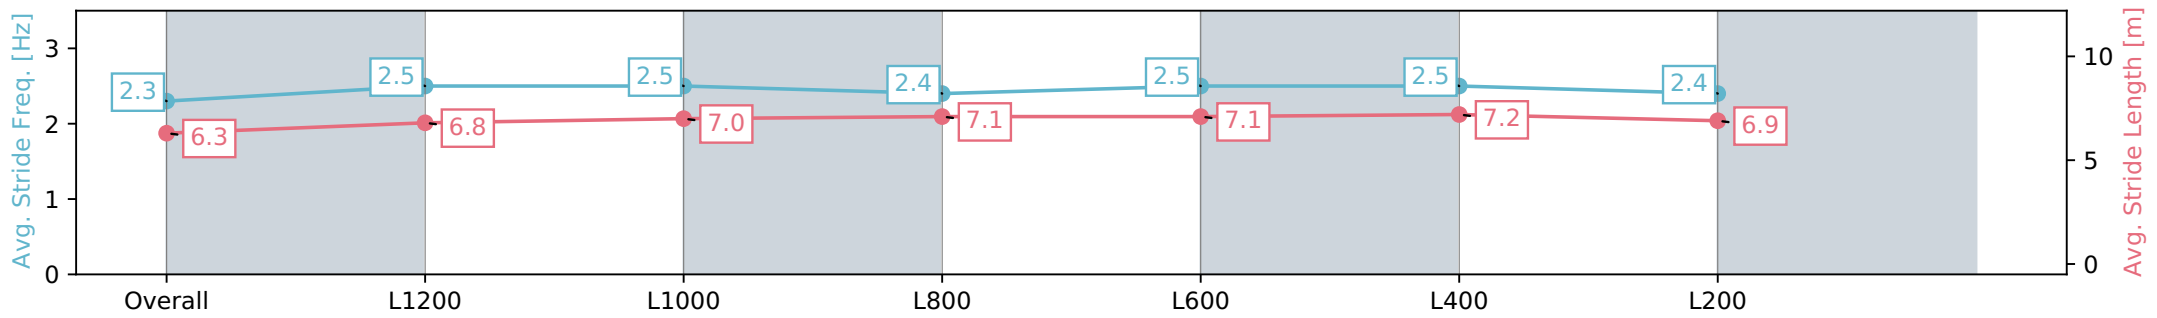

Horse/Jockey Name	DARCI'S ANGEL
Finish Rank	6
Fastest Section Time (Section)	0:11.04 (L400)
Top Speed [km/h] (Section)	67.1 (L400)
Race State	Finished

Ellerslie NZ - Professional
Race 2: BARFOOT & THOMPSON 1400 - 1400m
30 March 2024 - 1:00PM
Track Rating: Good 4, Weather: Fine, Rail Position: +7m

Section	Overall	L1200	L1000	L800	L600	L400	L200
Section Times	1:24.09 [6] (0:13.69)	1:10.40 [8] (0:11.97)	0:58.43 [8] (0:11.81)	0:46.62 [7] (0:11.89)	0:34.73 [8] (0:11.76)	0:22.97 [8] (0:11.04)	0:11.93 [6] (0:11.93)
Average Speed [km/h]	52.7	60.6	61.8	62.1	63.1	65.3	60.8
Top Speed [km/h]	62.2	61.4	64.3	64.5	66.3	67.1	62.4
Avg. Dist. to Rail [m]	4.4	2.8	3.4	5.4	5.5	3.9	5.5
Avg. Stride Freq. [Hz]	2.3	2.5	2.5	2.4	2.5	2.5	2.4
Avg. Stride Length [m]	6.3	6.8	7.0	7.1	7.1	7.2	6.9

- [ ] Ranking at each section and finish
- -:-:- No data available at this section
- NA No data available