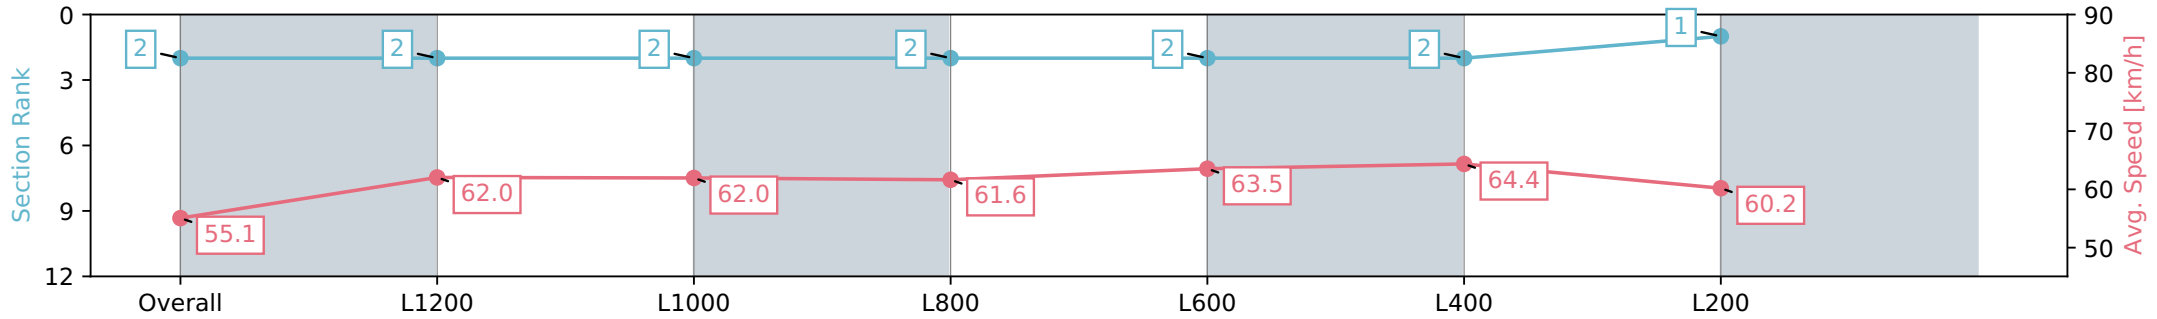

Horse/Jockey Name	MY ANNIE BELLE
Finish Rank	2
Fastest Section Time (Section)	0:11.20 (L400)
Top Speed [km/h] (Section)	65.8 (L400)
Race State	Finished

Ellerslie NZ - Professional
Race 2: BARFOOT & THOMPSON 1400 - 1400m
30 March 2024 - 1:00PM
Track Rating: Good 4, Weather: Fine, Rail Position: +7m

Section	Overall	L1200	L1000	L800	L600	L400	L200
Section Times	1:23.43 [2] (0:13.11)	1:10.32 [2] (0:11.70)	0:58.62 [2] (0:11.76)	0:46.86 [2] (0:11.94)	0:34.92 [2] (0:11.67)	0:23.25 [2] (0:11.20)	0:12.05 [1] (0:12.05)
Average Speed [km/h]	55.1	62.0	62.0	61.6	63.5	64.4	60.2
Top Speed [km/h]	64.4	64.7	63.7	63.3	65.7	65.8	62.9
Avg. Dist. to Rail [m]	6.2	3.5	3.0	4.7	5.2	2.6	3.9
Avg. Stride Freq. [Hz]	2.4	2.5	2.4	2.4	2.5	2.5	2.5
Avg. Stride Length [m]	6.4	7.0	7.1	7.1	7.1	7.0	6.7

- [ ] Ranking at each section and finish
- -:-:- No data available at this section
- NA No data available