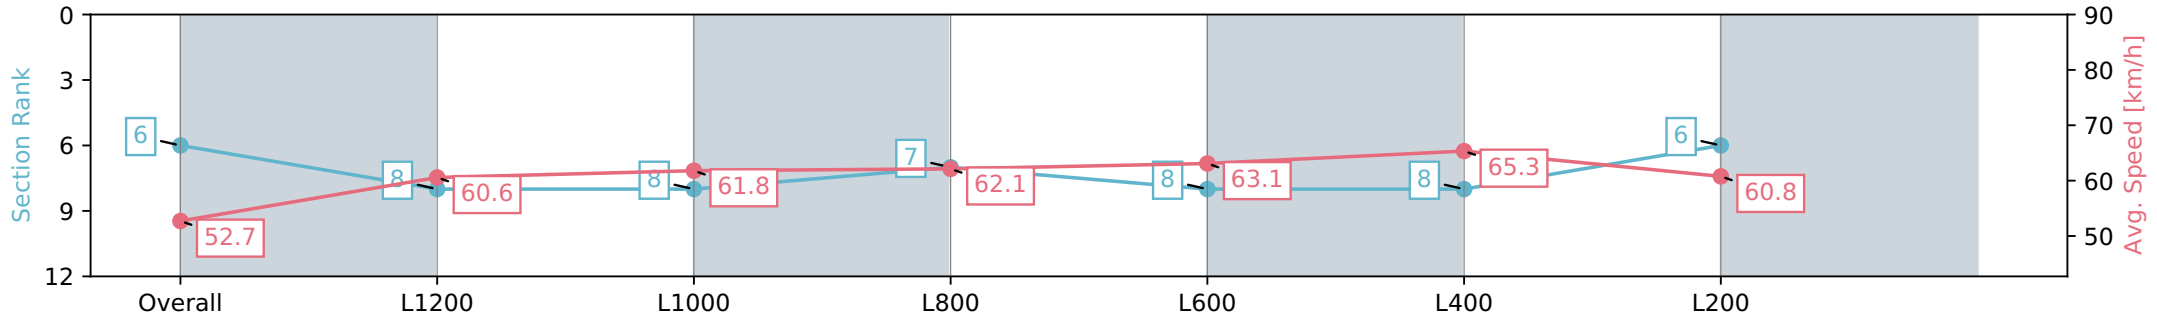

Horse/Jockey Name	DARCI'S ANGEL
Finish Rank	6
Fastest Section Time (Section)	0:11.04 (L400)
Top Speed [km/h] (Section)	67.1 (L400)
Race State	Finished

Ellerslie NZ - Professional
Race 2: BARFOOT & THOMPSON 1400 - 1400m
30 March 2024 - 1:00PM
Track Rating: Good 4, Weather: Fine, Rail Position: +7m

Section	Overall	L1200	L1000	L800	L600	L400	L200
Section Times	1:24.09 [6] (0:13.69)	1:10.40 [8] (0:11.97)	0:58.43 [8] (0:11.81)	0:46.62 [7] (0:11.89)	0:34.73 [8] (0:11.76)	0:22.97 [8] (0:11.04)	0:11.93 [6] (0:11.93)
Average Speed [km/h]	52.7	60.6	61.8	62.1	63.1	65.3	60.8
Top Speed [km/h]	62.2	61.4	64.3	64.5	66.3	67.1	62.4
Avg. Dist. to Rail [m]	4.4	2.8	3.4	5.4	5.5	3.9	5.5
Avg. Stride Freq. [Hz]	2.3	2.5	2.5	2.4	2.5	2.5	2.4
Avg. Stride Length [m]	6.3	6.8	7.0	7.1	7.1	7.2	6.9

- [ ] Ranking at each section and finish
- -:-:- No data available at this section
- NA No data available