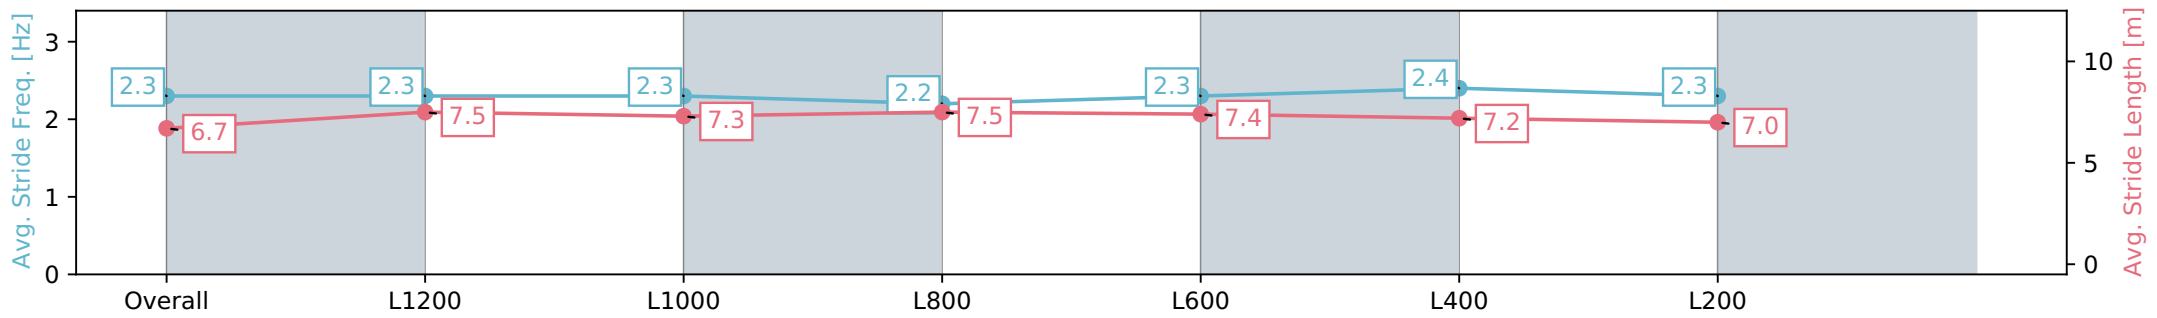

Ellerslie NZ - Professional
 Race 2: BARFOOT & THOMPSON 1400 - 1400m
 30 March 2024 - 1:00PM
 Track Rating: Good 4, Weather: Fine, Rail Position: +7m

Section	Overall	L1200	L1000	L800	L600	L400	L200
Section Times	1:23.52 [3] (0:12.98)	1:10.54 [1] (0:11.69)	0:58.85 [1] (0:11.88)	0:46.97 [1] (0:11.89)	0:35.08 [1] (0:11.69)	0:23.39 [1] (0:11.26)	0:12.13 [2] (0:12.13)
Average Speed [km/h]	55.5	62.1	61.2	61.5	62.8	64.0	59.8
Top Speed [km/h]	65.0	65.2	61.8	61.9	64.8	64.9	62.4
Avg. Dist. to Rail [m]	4.4	2.6	2.7	3.4	3.6	1.3	2.3
Avg. Stride Freq. [Hz]	2.3	2.3	2.3	2.2	2.3	2.4	2.3
Avg. Stride Length [m]	6.7	7.5	7.3	7.5	7.4	7.2	7.0