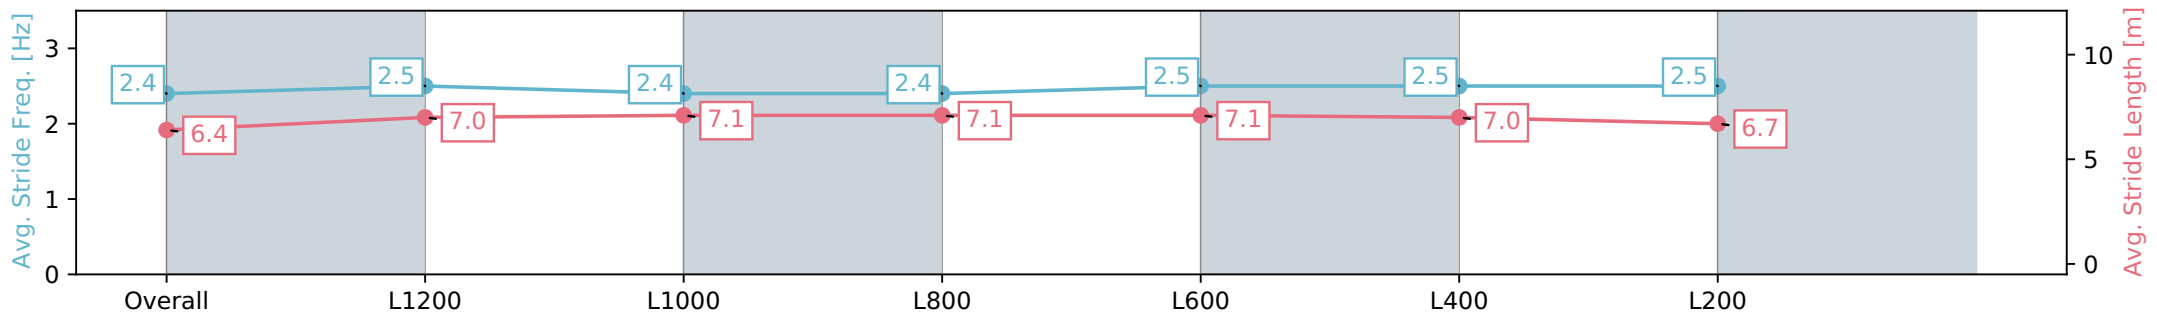

Horse/Jockey Name	MY ANNIE BELLE
Finish Rank	2
Fastest Section Time (Section)	0:11.20 (L400)
Top Speed [km/h] (Section)	65.8 (L400)
Race State	Finished

Ellerslie NZ - Professional
Race 2: BARFOOT & THOMPSON 1400 - 1400m
30 March 2024 - 1:00PM
Track Rating: Good 4, Weather: Fine, Rail Position: +7m

Section	Overall	L1200	L1000	L800	L600	L400	L200
Section Times	1:23.43 [2] (0:13.11)	1:10.32 [2] (0:11.70)	0:58.62 [2] (0:11.76)	0:46.86 [2] (0:11.94)	0:34.92 [2] (0:11.67)	0:23.25 [2] (0:11.20)	0:12.05 [1] (0:12.05)
Average Speed [km/h]	55.1	62.0	62.0	61.6	63.5	64.4	60.2
Top Speed [km/h]	64.4	64.7	63.7	63.3	65.7	65.8	62.9
Avg. Dist. to Rail [m]	6.2	3.5	3.0	4.7	5.2	2.6	3.9
Avg. Stride Freq. [Hz]	2.4	2.5	2.4	2.4	2.5	2.5	2.5
Avg. Stride Length [m]	6.4	7.0	7.1	7.1	7.1	7.0	6.7

- [ ] Ranking at each section and finish
- -:-:- No data available at this section
- NA No data available