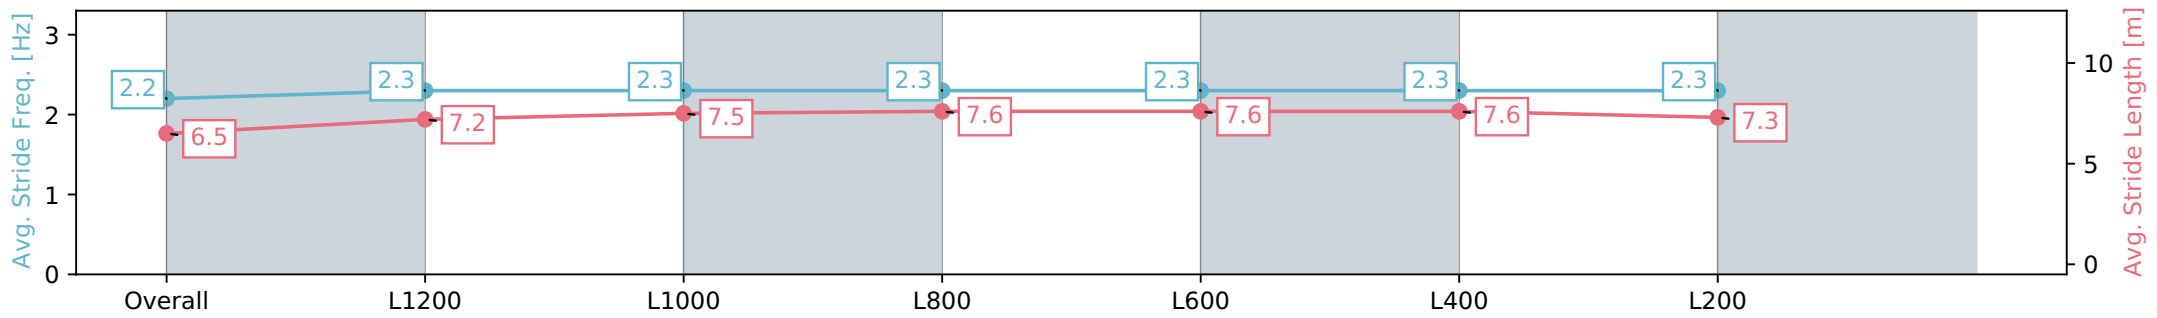

Ellerslie NZ - Professional
 Race 2: BARFOOT & THOMPSON 1400 - 1400m
 30 March 2024 - 1:00PM
 Track Rating: Good 4, Weather: Fine, Rail Position: +7m

Section	Overall	L1200	L1000	L800	L600	L400	L200
Section Times	1:24.47 [7] (0:13.21)	1:11.26 [3] (0:11.90)	0:59.36 [3] (0:11.72)	0:47.64 [3] (0:11.92)	0:35.72 [3] (0:12.02)	0:23.70 [6] (0:11.49)	0:12.21 [7] (0:12.21)
Average Speed [km/h]	54.5	61.2	62.2	62.1	62.1	62.9	59.4
Top Speed [km/h]	61.3	61.9	62.7	63.4	62.9	64.0	61.2
Avg. Dist. to Rail [m]	3.7	3.9	3.8	5.3	6.7	5.5	5.5
Avg. Stride Freq. [Hz]	2.2	2.3	2.3	2.3	2.3	2.3	2.3
Avg. Stride Length [m]	6.8	7.4	7.7	7.6	7.4	7.5	7.3

- [] Ranking at each section and finish
- :-:- No data available at this section
- NA No data available

Horse/Jockey Name	SHE TURNS HEADS
Finish Rank	8
Fastest Section Time (Section)	0:11.19 (L400)
Top Speed [km/h] (Section)	65.2 (L400)
Race State	Finished

Ellerslie NZ - Professional
 Race 2: BARFOOT & THOMPSON 1400 - 1400m
 30 March 2024 - 1:00PM
 Track Rating: Good 4, Weather: Fine, Rail Position: +7m

Section	Overall	L1200	L1000	L800	L600	L400	L200
Section Times	1:24.59 [8] (0:13.65)	1:10.94 [7] (0:12.26)	0:58.68 [9] (0:11.99)	0:46.69 [9] (0:11.74)	0:34.95 [9] (0:11.80)	0:23.15 [9] (0:11.19)	0:11.96 [9] (0:11.96)
Average Speed [km/h]	52.9	59.4	60.6	62.3	62.5	64.4	60.6
Top Speed [km/h]	61.3	61.1	63.6	63.7	63.1	65.2	64.1
Avg. Dist. to Rail [m]	6.3	4.1	2.6	3.2	4.1	3.7	4.9
Avg. Stride Freq. [Hz]	2.2	2.3	2.3	2.3	2.3	2.3	2.3
Avg. Stride Length [m]	6.5	7.2	7.5	7.6	7.6	7.6	7.3