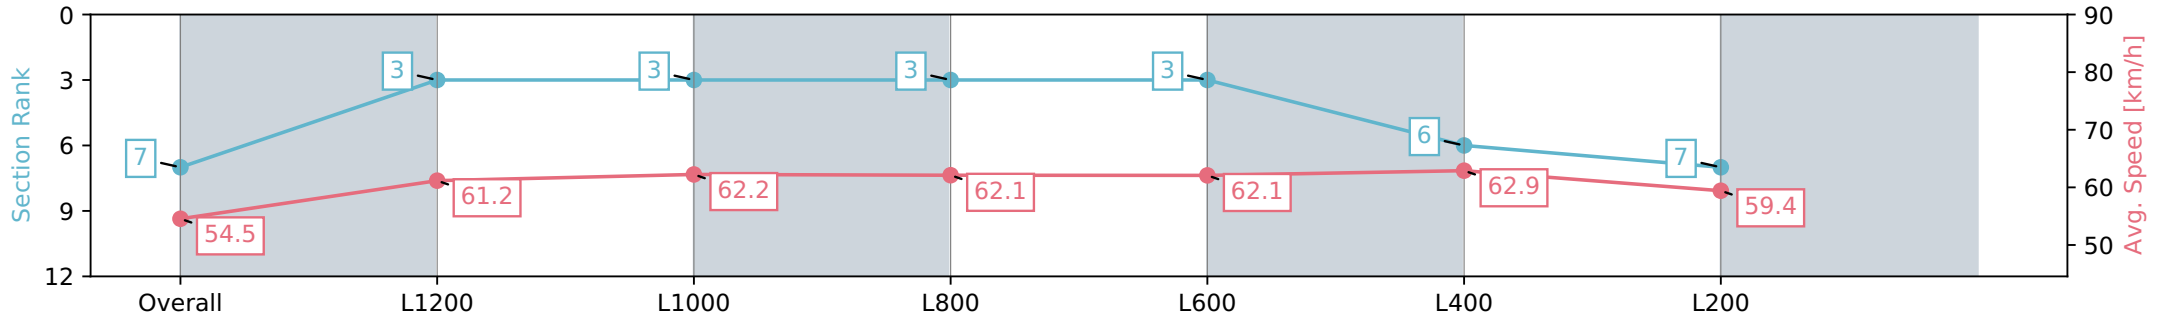

Horse/Jockey Name	SAKURA SEASON
Finish Rank	7
Fastest Section Time (Section)	0:11.49 (L400)
Top Speed [km/h] (Section)	64.0 (L400)
Race State	Finished

Ellerslie NZ - Professional
Race 2: BARFOOT & THOMPSON 1400 - 1400m
30 March 2024 - 1:00PM
Track Rating: Good 4, Weather: Fine, Rail Position: +7m

Section	Overall	L1200	L1000	L800	L600	L400	L200
Section Times	1:24.47 [7] (0:13.21)	1:11.26 [3] (0:11.90)	0:59.36 [3] (0:11.72)	0:47.64 [3] (0:11.92)	0:35.72 [3] (0:12.02)	0:23.70 [6] (0:11.49)	0:12.21 [7] (0:12.21)
Average Speed [km/h]	54.5	61.2	62.2	62.1	62.1	62.9	59.4
Top Speed [km/h]	61.3	61.9	62.7	63.4	62.9	64.0	61.2
Avg. Dist. to Rail [m]	3.7	3.9	3.8	5.3	6.7	5.5	5.5
Avg. Stride Freq. [Hz]	2.2	2.3	2.3	2.3	2.3	2.3	2.3
Avg. Stride Length [m]	6.8	7.4	7.7	7.6	7.4	7.5	7.3

- [ ] Ranking at each section and finish
- -:-:- No data available at this section
- NA No data available