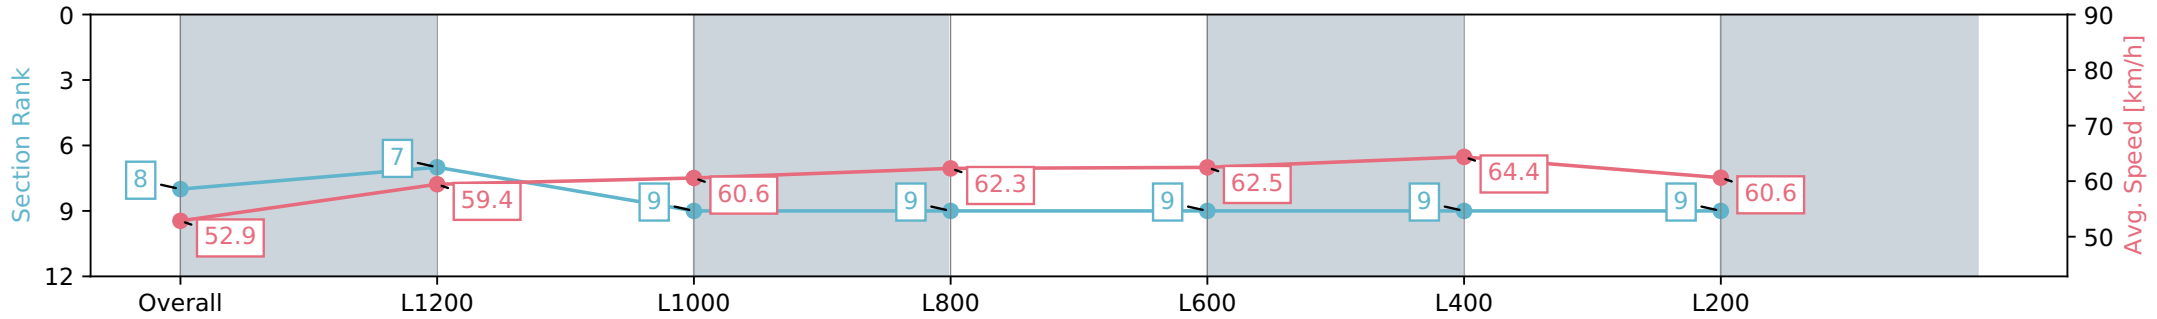

Horse/Jockey Name	SHE TURNS HEADS
Finish Rank	8
Fastest Section Time (Section)	0:11.19 (L400)
Top Speed [km/h] (Section)	65.2 (L400)
Race State	Finished

Ellerslie NZ - Professional
Race 2: BARFOOT & THOMPSON 1400 - 1400m
30 March 2024 - 1:00PM
Track Rating: Good 4, Weather: Fine, Rail Position: +7m

Section	Overall	L1200	L1000	L800	L600	L400	L200
Section Times	1:24.59 [8] (0:13.65)	1:10.94 [7] (0:12.26)	0:58.68 [9] (0:11.99)	0:46.69 [9] (0:11.74)	0:34.95 [9] (0:11.80)	0:23.15 [9] (0:11.19)	0:11.96 [9] (0:11.96)
Average Speed [km/h]	52.9	59.4	60.6	62.3	62.5	64.4	60.6
Top Speed [km/h]	61.3	61.1	63.6	63.7	63.1	65.2	64.1
Avg. Dist. to Rail [m]	6.3	4.1	2.6	3.2	4.1	3.7	4.9
Avg. Stride Freq. [Hz]	2.2	2.3	2.3	2.3	2.3	2.3	2.3
Avg. Stride Length [m]	6.5	7.2	7.5	7.6	7.6	7.6	7.3

- [ ] Ranking at each section and finish
- -:-:- No data available at this section
- NA No data available