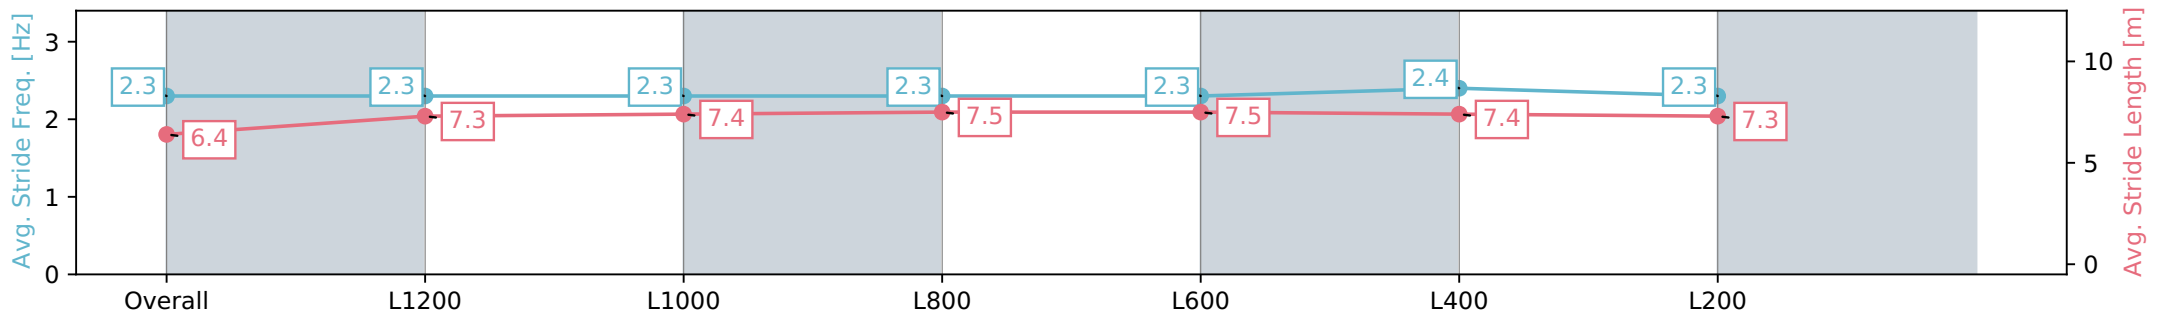

Horse/Jockey Name	PSYCLONE
Finish Rank	4
Fastest Section Time (Section)	0:11.25 (L400)
Top Speed [km/h] (Section)	65.8 (L600)
Race State	Finished

Ellerslie NZ - Professional
Race 2: BARFOOT & THOMPSON 1400 - 1400m
30 March 2024 - 1:00PM
Track Rating: Good 4, Weather: Fine, Rail Position: +7m

Section	Overall	L1200	L1000	L800	L600	L400	L200
Section Times	1:23.70 [4] (0:13.49)	1:10.21 [6] (0:11.88)	0:58.33 [5] (0:11.78)	0:46.55 [5] (0:11.81)	0:34.74 [5] (0:11.63)	0:23.11 [4] (0:11.25)	0:11.86 [4] (0:11.86)
Average Speed [km/h]	53.4	61.0	61.5	61.7	63.1	63.9	61.2
Top Speed [km/h]	62.3	62.2	62.5	62.4	65.8	65.7	62.4
Avg. Dist. to Rail [m]	1.5	1.9	2.0	2.5	3.3	2.2	3.6
Avg. Stride Freq. [Hz]	2.3	2.3	2.3	2.3	2.3	2.4	2.3
Avg. Stride Length [m]	6.4	7.3	7.4	7.5	7.5	7.4	7.3

- [ ] Ranking at each section and finish
- -:-:- No data available at this section
- NA No data available