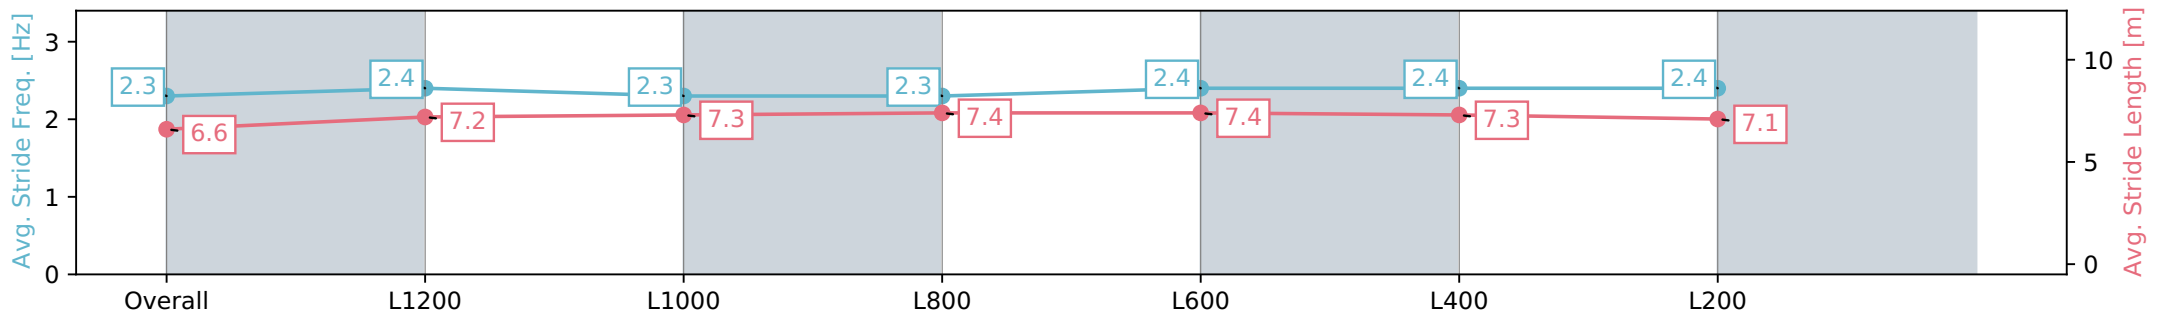

Section	Overall	L1200	L1000	L800	L600	L400	L200
Section Times	1:23.23 [1] (0:13.33)	1:09.90 [4] (0:11.90)	0:58.00 [4] (0:11.77)	0:46.23 [4] (0:11.81)	0:34.42 [4] (0:11.65)	0:22.77 [3] (0:11.12)	0:11.65 [3] (0:11.65)
Average Speed [km/h]	54.1	60.9	61.5	61.6	62.8	64.9	62.2
Top Speed [km/h]	62.0	63.3	62.9	62.8	64.8	66.6	66.3
Avg. Dist. to Rail [m]	2.4	2.4	2.0	2.0	3.2	3.0	5.4
Avg. Stride Freq. [Hz]	2.3	2.4	2.3	2.3	2.4	2.4	2.4
Avg. Stride Length [m]	6.6	7.2	7.3	7.4	7.4	7.3	7.1