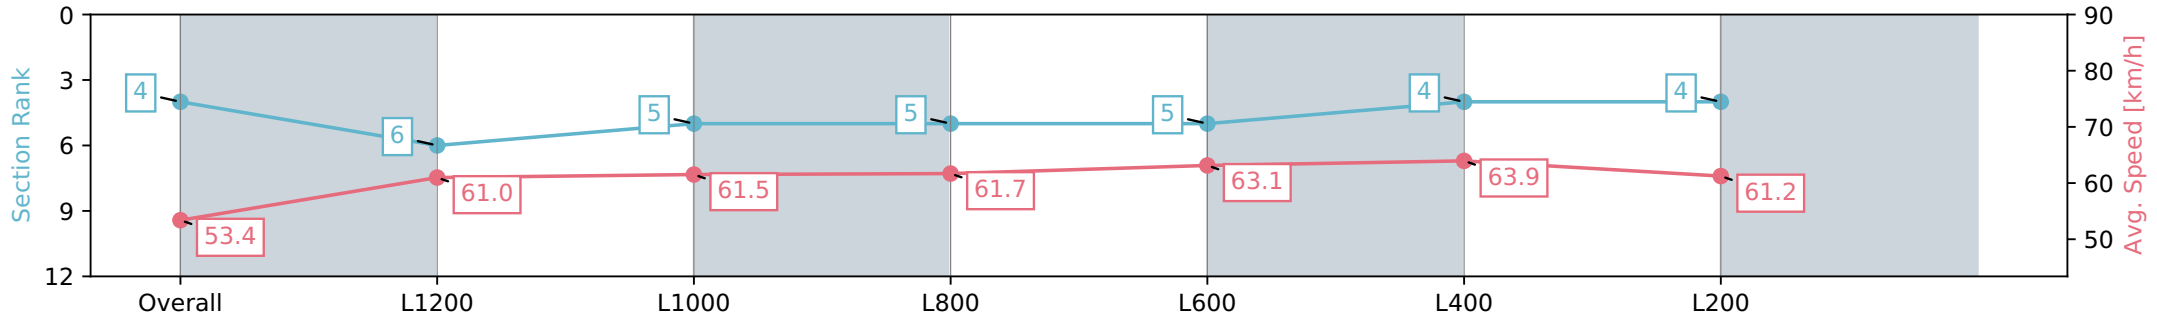

Horse/Jockey Name	PSYCLONE
Finish Rank	4
Fastest Section Time (Section)	0:11.25 (L400)
Top Speed [km/h] (Section)	65.8 (L600)
Race State	Finished

Ellerslie NZ - Professional
Race 2: BARFOOT & THOMPSON 1400 - 1400m
30 March 2024 - 1:00PM
Track Rating: Good 4, Weather: Fine, Rail Position: +7m

Section	Overall	L1200	L1000	L800	L600	L400	L200
Section Times	1:23.70 [4] (0:13.49)	1:10.21 [6] (0:11.88)	0:58.33 [5] (0:11.78)	0:46.55 [5] (0:11.81)	0:34.74 [5] (0:11.63)	0:23.11 [4] (0:11.25)	0:11.86 [4] (0:11.86)
Average Speed [km/h]	53.4	61.0	61.5	61.7	63.1	63.9	61.2
Top Speed [km/h]	62.3	62.2	62.5	62.4	65.8	65.7	62.4
Avg. Dist. to Rail [m]	1.5	1.9	2.0	2.5	3.3	2.2	3.6
Avg. Stride Freq. [Hz]	2.3	2.3	2.3	2.3	2.3	2.4	2.3
Avg. Stride Length [m]	6.4	7.3	7.4	7.5	7.5	7.4	7.3

- [ ] Ranking at each section and finish
- -:-:- No data available at this section
- NA No data available