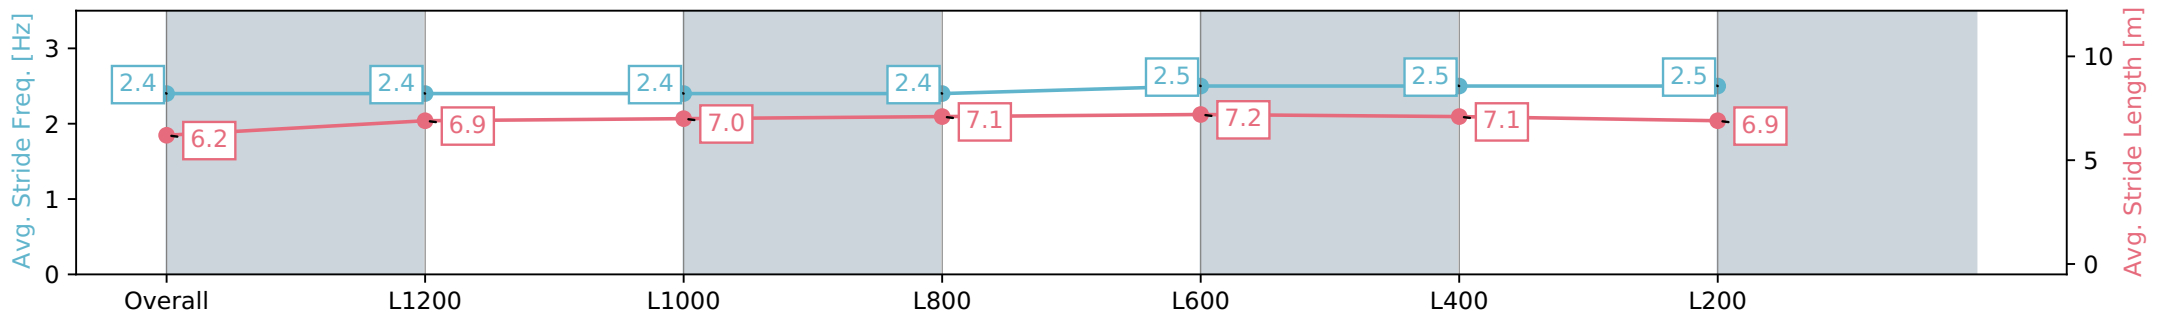

Horse/Jockey Name	NEW MILLENNIUM
Finish Rank	5
Fastest Section Time (Section)	0:11.26 (L400)
Top Speed [km/h] (Section)	66.5 (L600)
Race State	Finished

Ellerslie NZ - Professional
Race 2: BARFOOT & THOMPSON 1400 - 1400m
30 March 2024 - 1:00PM
Track Rating: Good 4, Weather: Fine, Rail Position: +7m

Section	Overall	L1200	L1000	L800	L600	L400	L200
Section Times	1:23.79 [5] (0:13.45)	1:10.34 [5] (0:11.97)	0:58.37 [6] (0:11.81)	0:46.56 [6] (0:11.87)	0:34.69 [6] (0:11.57)	0:23.11 [5] (0:11.26)	0:11.85 [5] (0:11.85)
Average Speed [km/h]	53.7	60.8	61.8	62.1	63.7	64.1	61.3
Top Speed [km/h]	62.5	61.3	62.9	63.9	66.5	66.3	62.9
Avg. Dist. to Rail [m]	3.8	3.6	4.0	4.4	4.7	4.7	5.4
Avg. Stride Freq. [Hz]	2.4	2.4	2.4	2.4	2.5	2.5	2.5
Avg. Stride Length [m]	6.2	6.9	7.0	7.1	7.2	7.1	6.9

- [ ] Ranking at each section and finish
- -:-:- No data available at this section
- NA No data available