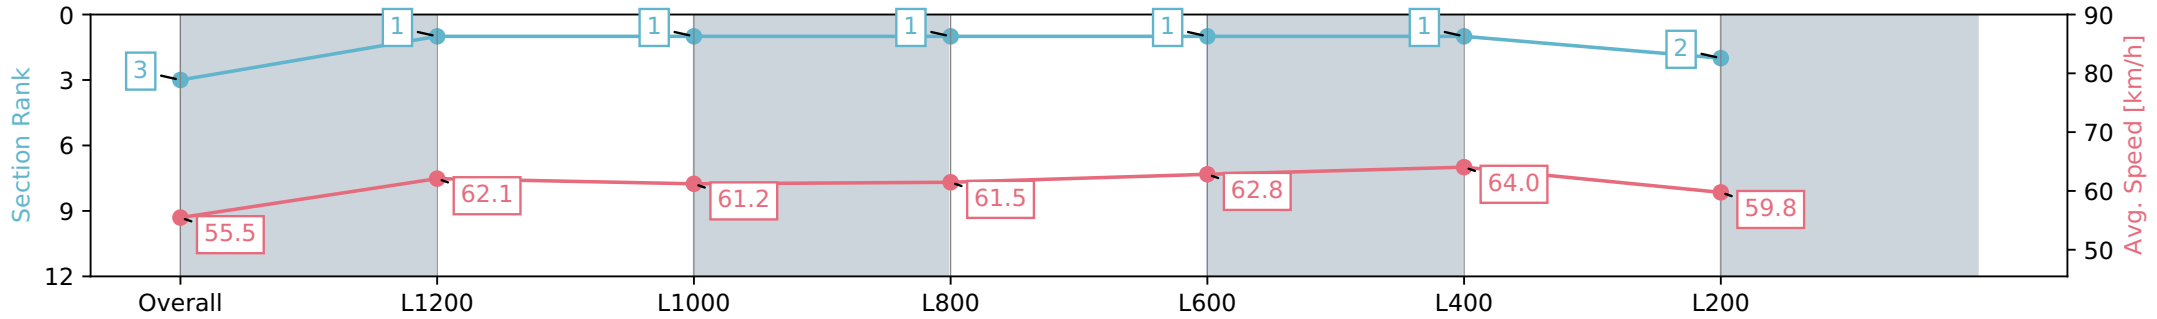

Ellerslie NZ - Professional
 Race 2: BARFOOT & THOMPSON 1400 - 1400m
 30 March 2024 - 1:00PM
 Track Rating: Good 4, Weather: Fine, Rail Position: +7m

Section	Overall	L1200	L1000	L800	L600	L400	L200
Section Times	1:23.52 [3] (0:12.98)	1:10.54 [1] (0:11.69)	0:58.85 [1] (0:11.88)	0:46.97 [1] (0:11.89)	0:35.08 [1] (0:11.69)	0:23.39 [1] (0:11.26)	0:12.13 [2] (0:12.13)
Average Speed [km/h]	55.5	62.1	61.2	61.5	62.8	64.0	59.8
Top Speed [km/h]	65.0	65.2	61.8	61.9	64.8	64.9	62.4
Avg. Dist. to Rail [m]	4.4	2.6	2.7	3.4	3.6	1.3	2.3
Avg. Stride Freq. [Hz]	2.3	2.3	2.3	2.2	2.3	2.4	2.3
Avg. Stride Length [m]	6.7	7.5	7.3	7.5	7.4	7.2	7.0