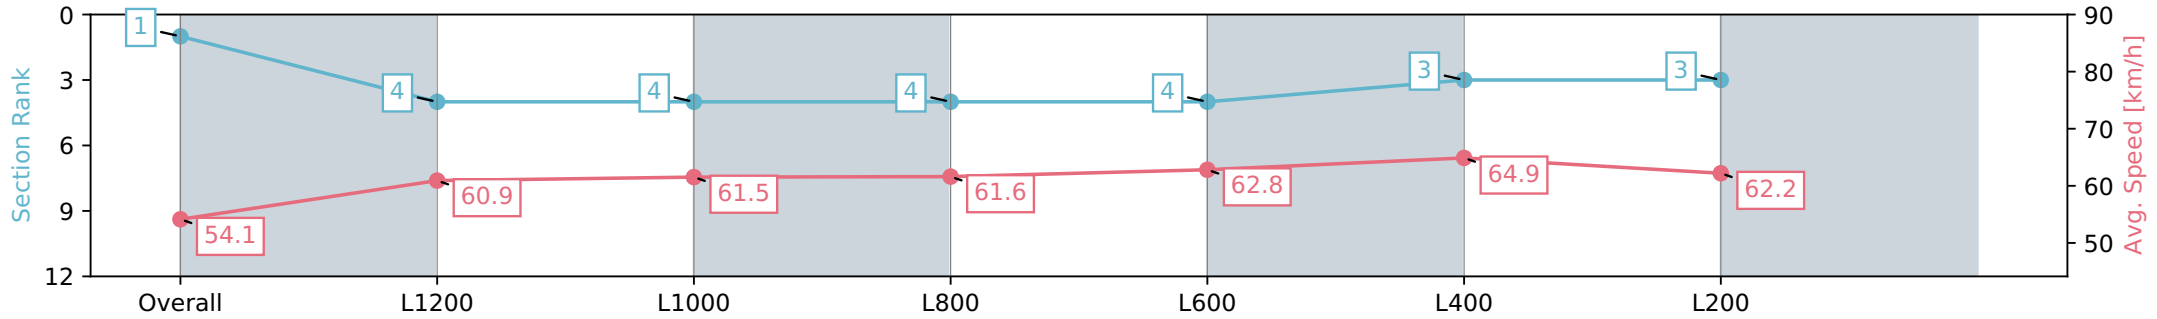

Section	Overall	L1200	L1000	L800	L600	L400	L200
Section Times	1:23.23 [1] (0:13.33)	1:09.90 [4] (0:11.90)	0:58.00 [4] (0:11.77)	0:46.23 [4] (0:11.81)	0:34.42 [4] (0:11.65)	0:22.77 [3] (0:11.12)	0:11.65 [3] (0:11.65)
Average Speed [km/h]	54.1	60.9	61.5	61.6	62.8	64.9	62.2
Top Speed [km/h]	62.0	63.3	62.9	62.8	64.8	66.6	66.3
Avg. Dist. to Rail [m]	2.4	2.4	2.0	2.0	3.2	3.0	5.4
Avg. Stride Freq. [Hz]	2.3	2.4	2.3	2.3	2.4	2.4	2.4
Avg. Stride Length [m]	6.6	7.2	7.3	7.4	7.4	7.3	7.1