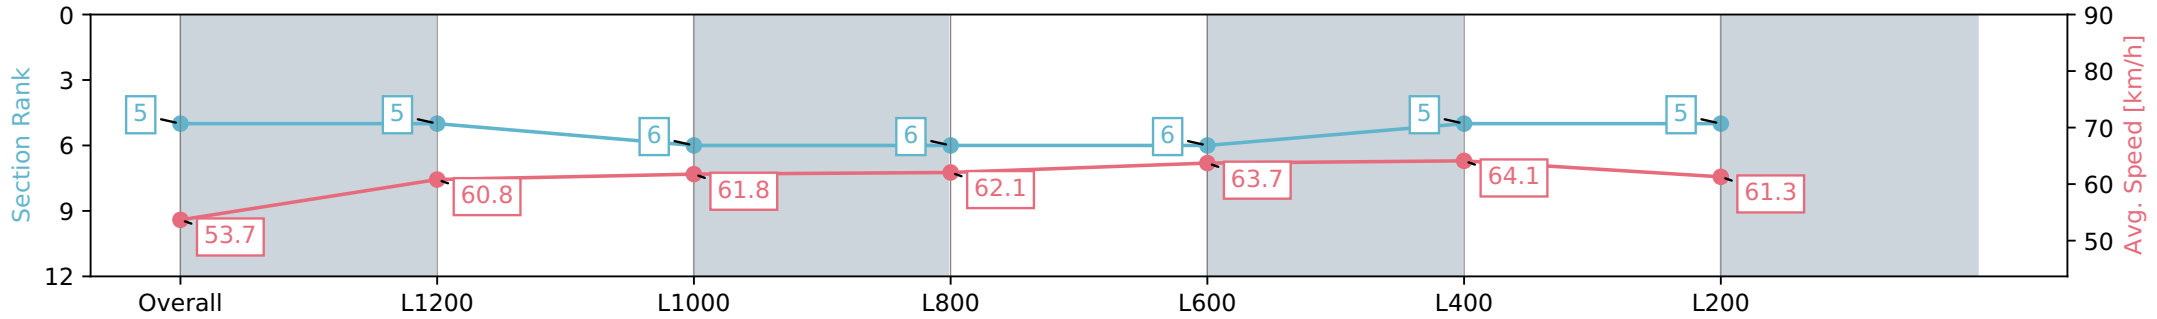

Horse/Jockey Name	NEW MILLENNIUM
Finish Rank	5
Fastest Section Time (Section)	0:11.26 (L400)
Top Speed [km/h] (Section)	66.5 (L600)
Race State	Finished

Ellerslie NZ - Professional
Race 2: BARFOOT & THOMPSON 1400 - 1400m
30 March 2024 - 1:00PM
Track Rating: Good 4, Weather: Fine, Rail Position: +7m

Section	Overall	L1200	L1000	L800	L600	L400	L200
Section Times	1:23.79 [5] (0:13.45)	1:10.34 [5] (0:11.97)	0:58.37 [6] (0:11.81)	0:46.56 [6] (0:11.87)	0:34.69 [6] (0:11.57)	0:23.11 [5] (0:11.26)	0:11.85 [5] (0:11.85)
Average Speed [km/h]	53.7	60.8	61.8	62.1	63.7	64.1	61.3
Top Speed [km/h]	62.5	61.3	62.9	63.9	66.5	66.3	62.9
Avg. Dist. to Rail [m]	3.8	3.6	4.0	4.4	4.7	4.7	5.4
Avg. Stride Freq. [Hz]	2.4	2.4	2.4	2.4	2.5	2.5	2.5
Avg. Stride Length [m]	6.2	6.9	7.0	7.1	7.2	7.1	6.9

- [ ] Ranking at each section and finish
- -:-:- No data available at this section
- NA No data available