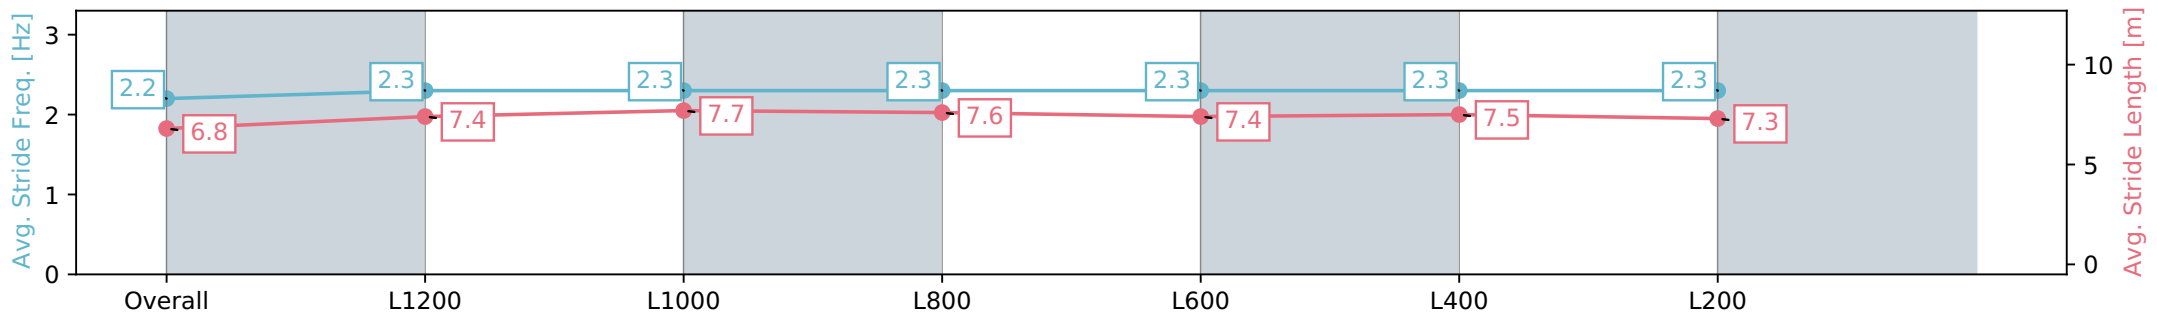

Ellerslie NZ - Professional
 Race 2: BARFOOT & THOMPSON 1400 - 1400m
 30 March 2024 - 1:00PM
 Track Rating: Good 4, Weather: Fine, Rail Position: +7m

Section	Overall	L1200	L1000	L800	L600	L400	L200
Section Times	1:24.09 [6] (0:13.69)	1:10.40 [8] (0:11.97)	0:58.43 [8] (0:11.81)	0:46.62 [7] (0:11.89)	0:34.73 [8] (0:11.76)	0:22.97 [8] (0:11.04)	0:11.93 [6] (0:11.93)
Average Speed [km/h]	52.7	60.6	61.8	62.1	63.1	65.3	60.8
Top Speed [km/h]	62.2	61.4	64.3	64.5	66.3	67.1	62.4
Avg. Dist. to Rail [m]	4.4	2.8	3.4	5.4	5.5	3.9	5.5
Avg. Stride Freq. [Hz]	2.3	2.5	2.5	2.4	2.5	2.5	2.4
Avg. Stride Length [m]	6.3	6.8	7.0	7.1	7.1	7.2	6.9

- [] Ranking at each section and finish
- :-:- No data available at this section
- NA No data available

Horse/Jockey Name	SAKURA SEASON
Finish Rank	7
Fastest Section Time (Section)	0:11.49 (L400)
Top Speed [km/h] (Section)	64.0 (L400)
Race State	Finished

Ellerslie NZ - Professional
 Race 2: BARFOOT & THOMPSON 1400 - 1400m
 30 March 2024 - 1:00PM
 Track Rating: Good 4, Weather: Fine, Rail Position: +7m

Section	Overall	L1200	L1000	L800	L600	L400	L200
Section Times	1:24.47 [7] (0:13.21)	1:11.26 [3] (0:11.90)	0:59.36 [3] (0:11.72)	0:47.64 [3] (0:11.92)	0:35.72 [3] (0:12.02)	0:23.70 [6] (0:11.49)	0:12.21 [7] (0:12.21)
Average Speed [km/h]	54.5	61.2	62.2	62.1	62.1	62.9	59.4
Top Speed [km/h]	61.3	61.9	62.7	63.4	62.9	64.0	61.2
Avg. Dist. to Rail [m]	3.7	3.9	3.8	5.3	6.7	5.5	5.5
Avg. Stride Freq. [Hz]	2.2	2.3	2.3	2.3	2.3	2.3	2.3
Avg. Stride Length [m]	6.8	7.4	7.7	7.6	7.4	7.5	7.3