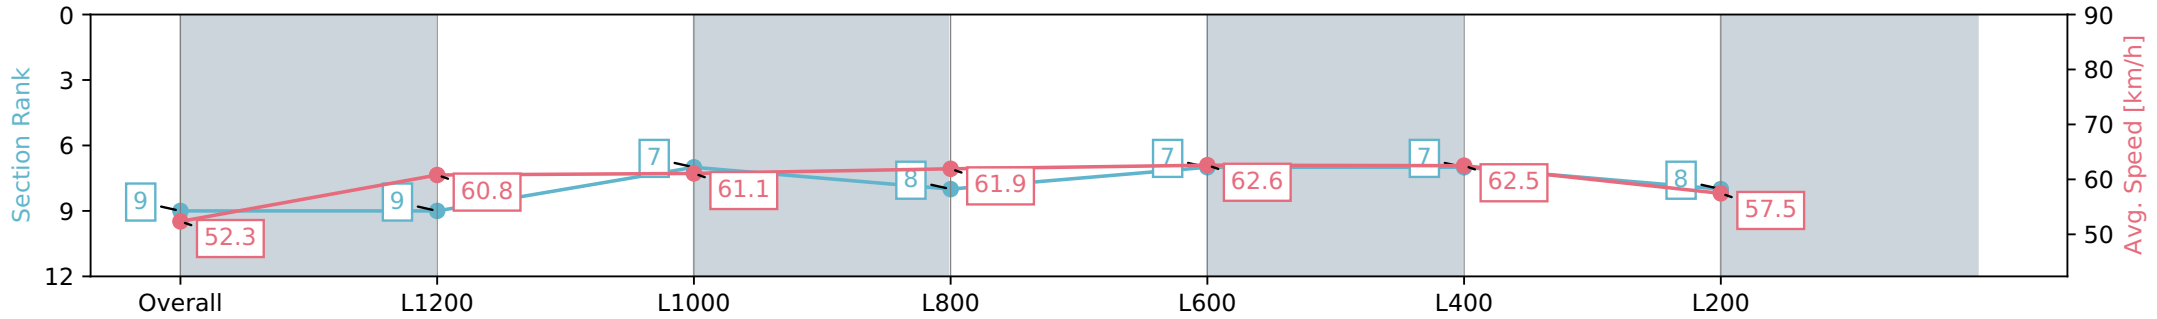

Horse/Jockey Name	THE GREEN KEEPER
Finish Rank	9
Fastest Section Time (Section)	0:11.55 (L400)
Top Speed [km/h] (Section)	65.2 (L400)
Race State	Finished

Ellerslie NZ - Professional
Race 2: BARFOOT & THOMPSON 1400 - 1400m
30 March 2024 - 1:00PM
Track Rating: Good 4, Weather: Fine, Rail Position: +7m

Section	Overall	L1200	L1000	L800	L600	L400	L200
Section Times	1:25.24 [9] (0:13.75)	1:11.49 [9] (0:11.87)	0:59.62 [7] (0:11.87)	0:47.75 [8] (0:11.84)	0:35.91 [7] (0:11.75)	0:24.16 [7] (0:11.55)	0:12.61 [8] (0:12.61)
Average Speed [km/h]	52.3	60.8	61.1	61.9	62.6	62.5	57.5
Top Speed [km/h]	63.7	61.4	64.0	63.4	65.2	65.2	60.6
Avg. Dist. to Rail [m]	1.5	0.9	1.9	3.9	3.8	2.3	3.6
Avg. Stride Freq. [Hz]	2.3	2.4	2.3	2.3	2.4	2.4	2.3
Avg. Stride Length [m]	6.2	7.0	7.2	7.4	7.4	7.3	7.1

- [ ] Ranking at each section and finish
- -:-:- No data available at this section
- NA No data available