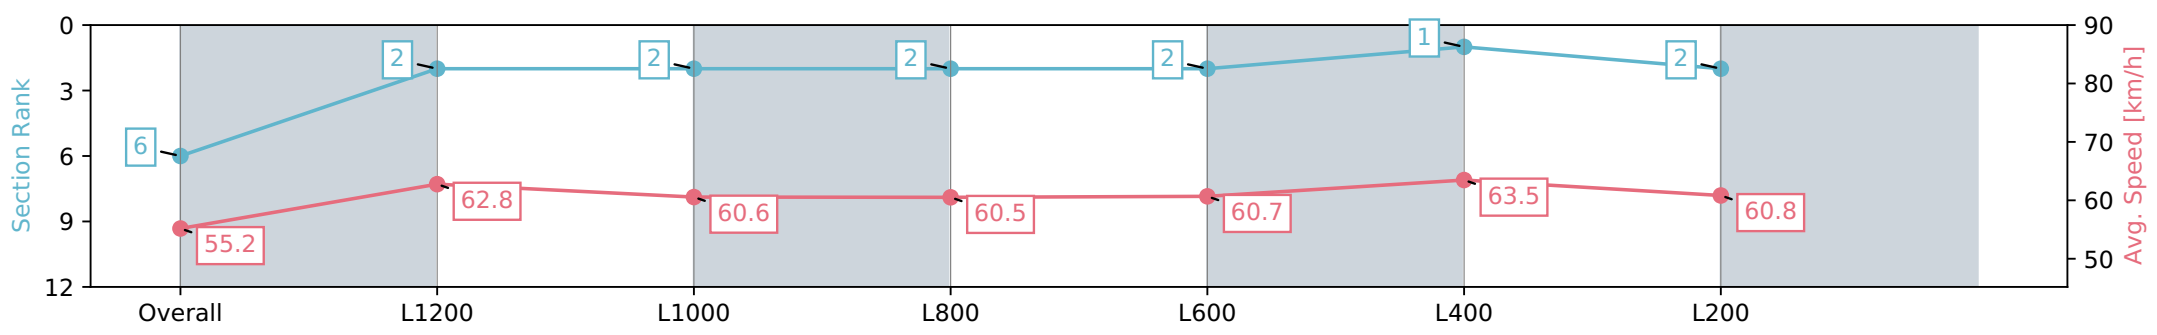

Ellerslie NZ - Professional
 Race 1: ENTAIN - NZB INSURANCE PEARL SERIES FINAL - 1400m

30 March 2024 - 12:25PM

Track Rating: Good 4, Weather: Fine, Rail Position: +7m

Section	Overall	L1200	L1000	L800	L600	L400	L200
Section Times	1:24.22 [6] (0:13.05)	1:11.17 [2] (0:11.54)	0:59.63 [2] (0:12.00)	0:47.63 [2] (0:12.13)	0:35.50 [2] (0:12.21)	0:23.29 [1] (0:11.35)	0:11.94 [2] (0:11.94)
Average Speed [km/h]	55.2	62.8	60.6	60.5	60.7	63.5	60.8
Top Speed [km/h]	63.9	63.9	62.1	61.7	61.6	64.8	63.0
Avg. Dist. to Rail [m]	2.9	2.4	2.5	3.9	4.8	3.0	2.6
Avg. Stride Freq. [Hz]	2.4	2.4	2.4	2.3	2.4	2.5	2.4
Avg. Stride Length [m]	6.4	7.2	7.2	7.2	7.1	7.1	7.0