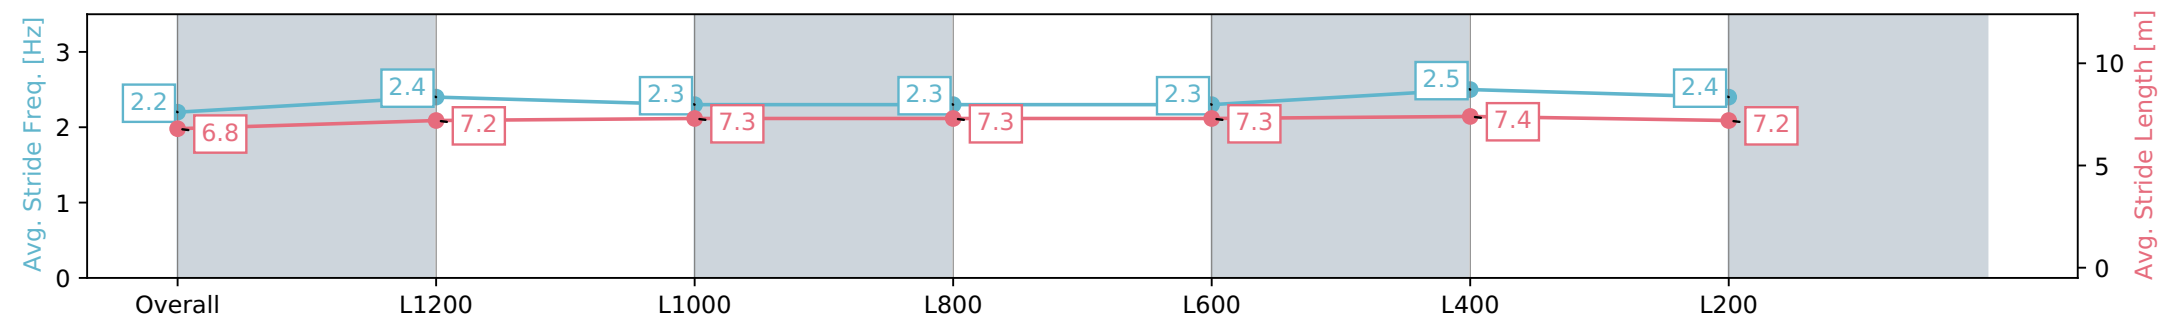

Horse/Jockey Name	MODERNISE
Finish Rank	2
Fastest Section Time (Section)	0:11.10 (L400)
Top Speed [km/h] (Section)	66.5 (L400)
Race State	Finished

Ellerslie NZ - Professional
Race 1: ENTAIN - NZB INSURANCE PEARL SERIES FINAL - 1400m

30 March 2024 - 12:25PM

Track Rating: Good 4, Weather: Fine, Rail Position: +7m

Section	Overall	L1200	L1000	L800	L600	L400	L200
Section Times	1:23.93 [2] (0:13.24)	1:10.69 [4] (0:11.78)	0:58.91 [5] (0:11.87)	0:47.04 [5] (0:12.00)	0:35.04 [5] (0:12.35)	0:22.69 [6] (0:11.10)	0:11.59 [3] (0:11.59)
Average Speed [km/h]	54.5	61.6	61.4	61.4	60.4	65.0	62.6
Top Speed [km/h]	63.3	62.9	63.1	62.4	61.9	66.5	64.3
Avg. Dist. to Rail [m]	3.5	3.3	3.0	5.2	6.1	5.8	6.0
Avg. Stride Freq. [Hz]	2.2	2.4	2.3	2.3	2.3	2.5	2.4
Avg. Stride Length [m]	6.8	7.2	7.3	7.3	7.3	7.4	7.2

- [ ] Ranking at each section and finish
- -:-:- No data available at this section
- NA No data available