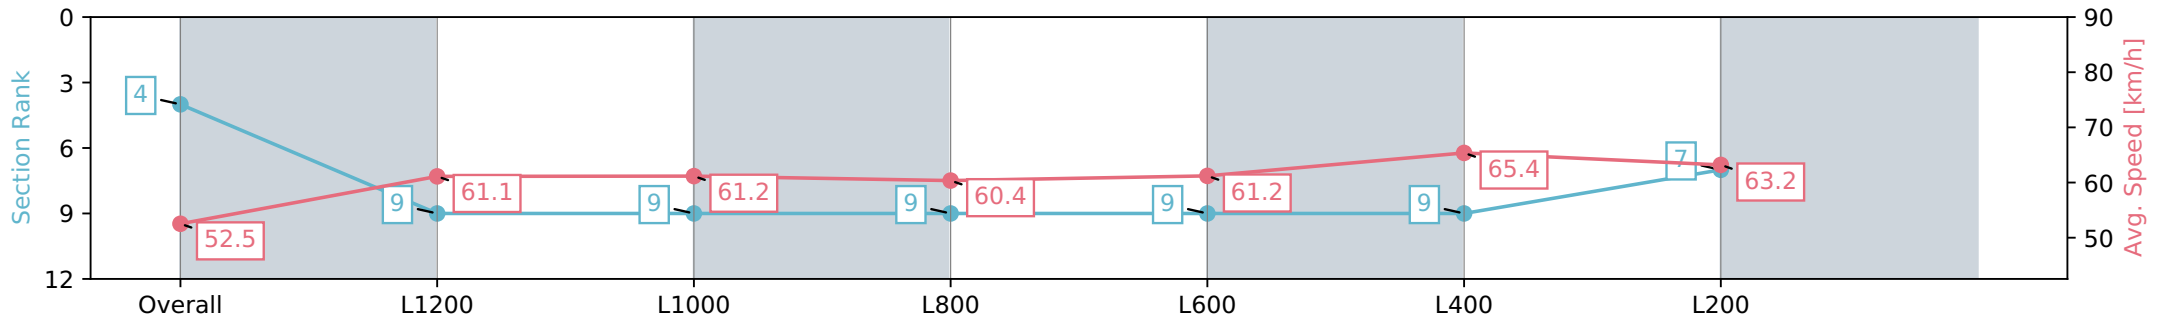

Horse/Jockey Name	COMPOSURE
Finish Rank	4
Fastest Section Time (Section)	0:11.03 (L400)
Top Speed [km/h] (Section)	67.2 (L400)
Race State	Finished

Ellerslie NZ - Professional
Race 1: ENTAIN - NZB INSURANCE PEARL SERIES FINAL - 1400m

30 March 2024 - 12:25PM

Track Rating: Good 4, Weather: Fine, Rail Position: +7m

Section	Overall	L1200	L1000	L800	L600	L400	L200
Section Times	1:24.04 [4] (0:13.75)	1:10.29 [9] (0:11.82)	0:58.47 [9] (0:11.86)	0:46.61 [9] (0:12.06)	0:34.55 [9] (0:12.04)	0:22.51 [9] (0:11.03)	0:11.48 [7] (0:11.48)
Average Speed [km/h]	52.5	61.1	61.2	60.4	61.2	65.4	63.2
Top Speed [km/h]	62.5	63.2	62.2	61.7	62.9	67.2	65.0
Avg. Dist. to Rail [m]	4.4	1.4	1.5	2.6	4.0	2.9	3.7
Avg. Stride Freq. [Hz]	2.3	2.4	2.3	2.3	2.3	2.4	2.4
Avg. Stride Length [m]	6.4	7.2	7.3	7.2	7.2	7.4	7.2

- [ ] Ranking at each section and finish
- -:-:- No data available at this section
- NA No data available