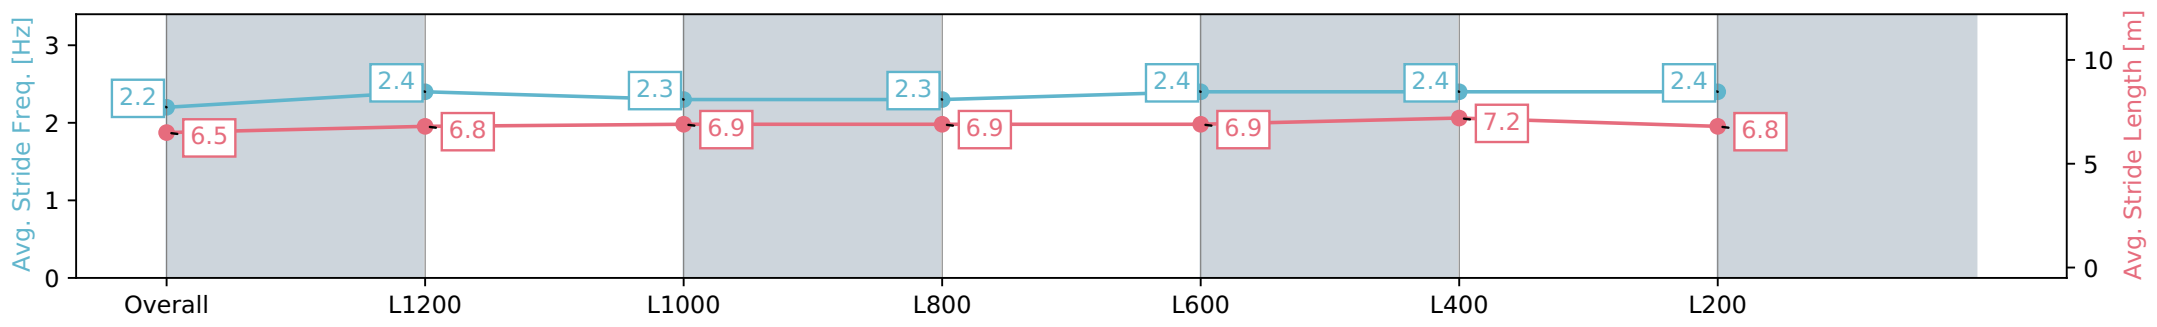

Horse/Jockey Name	I CHOOSE YOU
Finish Rank	3
Fastest Section Time (Section)	0:11.31 (L400)
Top Speed [km/h] (Section)	64.9 (L400)
Race State	Finished

Ellerslie NZ - Professional
Race 1: ENTAIN - NZB INSURANCE PEARL SERIES FINAL - 1400m

30 March 2024 - 12:25PM

Track Rating: Good 4, Weather: Fine, Rail Position: +7m

Section	Overall	L1200	L1000	L800	L600	L400	L200
Section Times	1:24.00 [3] (0:13.45)	1:10.55 [7] (0:11.88)	0:58.67 [8] (0:11.82)	0:46.85 [8] (0:11.94)	0:34.91 [6] (0:12.10)	0:22.81 [5] (0:11.31)	0:11.50 [6] (0:11.50)
Average Speed [km/h]	53.7	61.0	61.0	61.0	60.9	63.8	63.2
Top Speed [km/h]	62.1	62.4	62.6	61.8	62.5	64.9	64.0
Avg. Dist. to Rail [m]	2.1	2.2	1.4	2.2	4.1	2.8	4.5
Avg. Stride Freq. [Hz]	2.2	2.4	2.3	2.3	2.4	2.4	2.4
Avg. Stride Length [m]	6.5	6.8	6.9	6.9	6.9	7.2	6.8

- [ ] Ranking at each section and finish
- -:-:- No data available at this section
- NA No data available