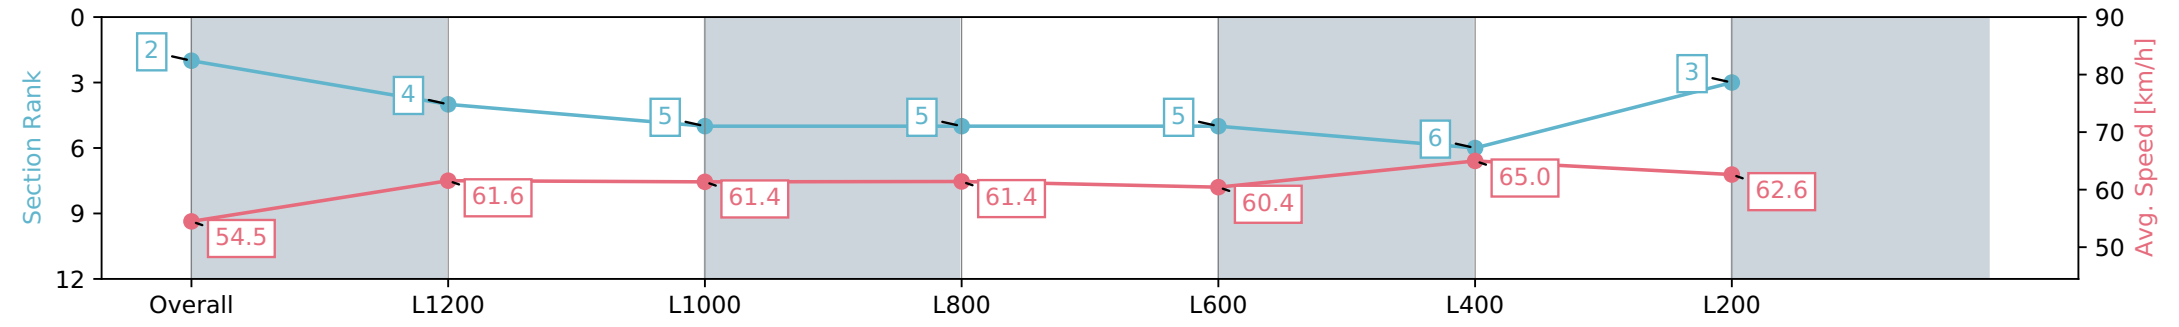

Horse/Jockey Name	MODERNISE
Finish Rank	2
Fastest Section Time (Section)	0:11.10 (L400)
Top Speed [km/h] (Section)	66.5 (L400)
Race State	Finished

Ellerslie NZ - Professional
Race 1: ENTAIN - NZB INSURANCE PEARL SERIES FINAL - 1400m

30 March 2024 - 12:25PM

Track Rating: Good 4, Weather: Fine, Rail Position: +7m

Section	Overall	L1200	L1000	L800	L600	L400	L200
Section Times	1:23.93 [2] (0:13.24)	1:10.69 [4] (0:11.78)	0:58.91 [5] (0:11.87)	0:47.04 [5] (0:12.00)	0:35.04 [5] (0:12.35)	0:22.69 [6] (0:11.10)	0:11.59 [3] (0:11.59)
Average Speed [km/h]	54.5	61.6	61.4	61.4	60.4	65.0	62.6
Top Speed [km/h]	63.3	62.9	63.1	62.4	61.9	66.5	64.3
Avg. Dist. to Rail [m]	3.5	3.3	3.0	5.2	6.1	5.8	6.0
Avg. Stride Freq. [Hz]	2.2	2.4	2.3	2.3	2.3	2.5	2.4
Avg. Stride Length [m]	6.8	7.2	7.3	7.3	7.3	7.4	7.2

- [ ] Ranking at each section and finish
- -:-:- No data available at this section
- NA No data available