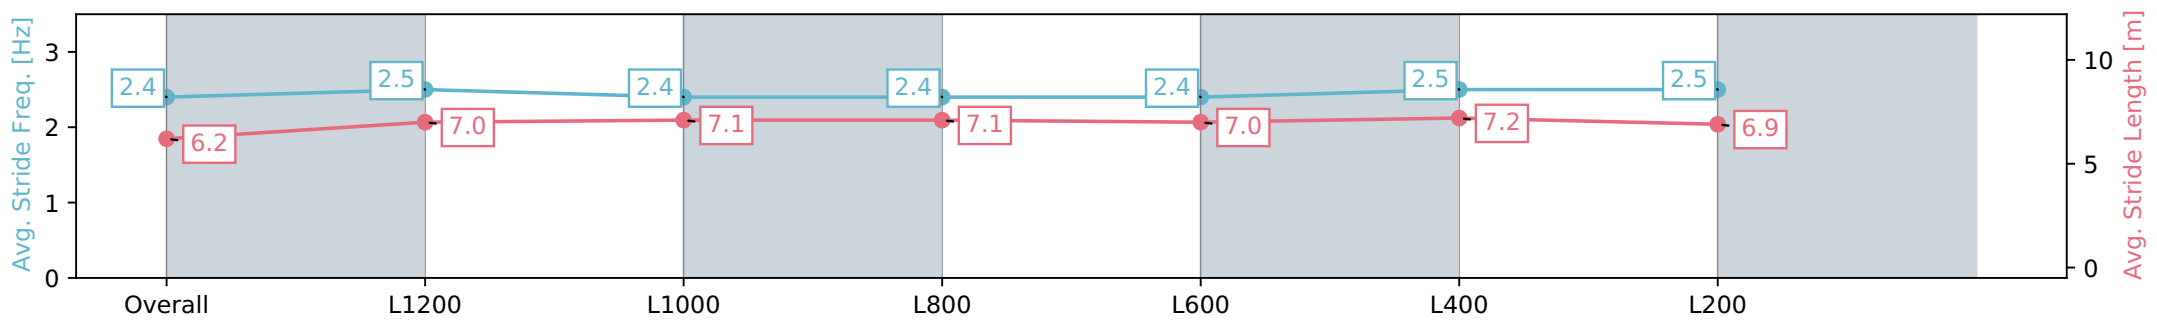

Ellerslie NZ - Professional
 Race 1: ENTAIN - NZB INSURANCE PEARL SERIES FINAL - 1400m

30 March 2024 - 12:25PM

Track Rating: Good 4, Weather: Fine, Rail Position: +7m

Section	Overall	L1200	L1000	L800	L600	L400	L200
Section Times	1:24.05 [5] (0:13.40)	1:10.65 [6] (0:11.82)	0:58.83 [7] (0:11.85)	0:46.98 [6] (0:12.06)	0:34.92 [8] (0:12.14)	0:22.78 [7] (0:11.09)	0:11.69 [4] (0:11.69)
Average Speed [km/h]	53.8	61.6	61.5	61.2	61.3	65.1	62.1
Top Speed [km/h]	60.5	62.3	62.6	62.6	63.0	66.1	64.7
Avg. Dist. to Rail [m]	4.5	3.8	3.7	4.8	6.1	6.5	6.3
Avg. Stride Freq. [Hz]	2.4	2.5	2.4	2.4	2.4	2.5	2.5
Avg. Stride Length [m]	6.2	7.0	7.1	7.1	7.0	7.2	6.9