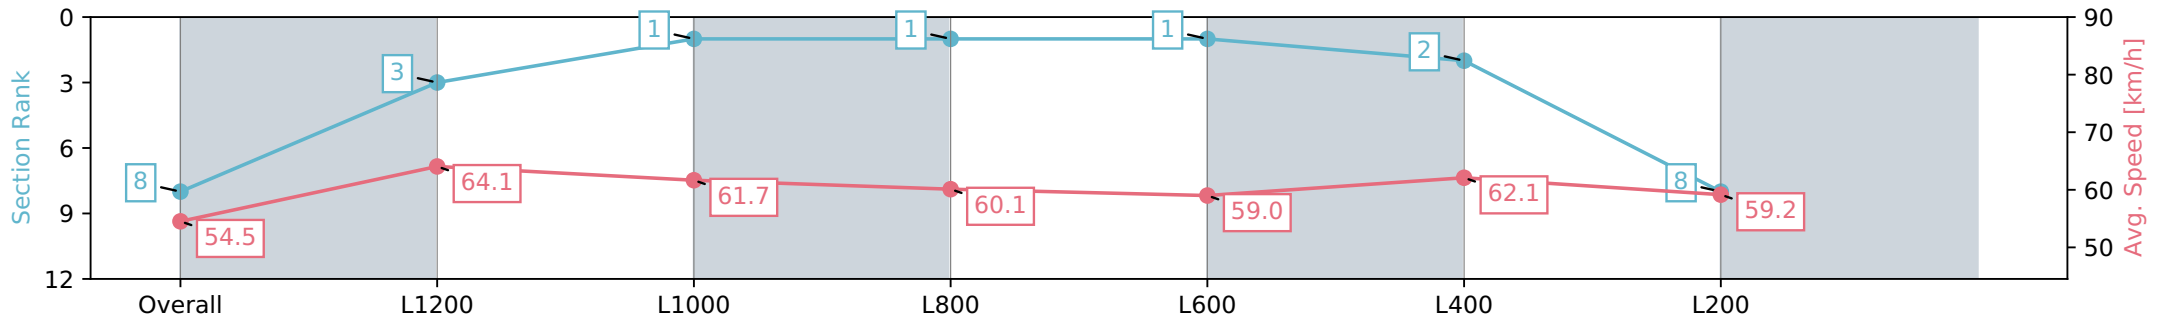

Horse/Jockey Name	ANNA TAIT
Finish Rank	8
Fastest Section Time (Section)	0:11.32 (L1200)
Top Speed [km/h] (Section)	64.5 (L1200)
Race State	Finished

Ellerslie NZ - Professional
Race 1: ENTAIN - NZB INSURANCE PEARL SERIES FINAL -
1400m

30 March 2024 - 12:25PM

Track Rating: Good 4, Weather: Fine, Rail Position: +7m

Section	Overall	L1200	L1000	L800	L600	L400	L200
Section Times	1:24.81 [8] (0:13.23)	1:11.58 [3] (0:11.32)	1:00.26 [1] (0:11.77)	0:48.49 [1] (0:12.12)	0:36.37 [1] (0:12.51)	0:23.86 [2] (0:11.62)	0:12.24 [8] (0:12.24)
Average Speed [km/h]	54.5	64.1	61.7	60.1	59.0	62.1	59.2
Top Speed [km/h]	64.4	64.5	63.1	61.1	60.5	63.1	61.1
Avg. Dist. to Rail [m]	5.7	3.0	1.8	2.6	4.3	2.8	2.4
Avg. Stride Freq. [Hz]	2.3	2.5	2.3	2.3	2.3	2.4	2.3
Avg. Stride Length [m]	6.6	7.3	7.3	7.3	7.2	7.2	7.0

- [ ] Ranking at each section and finish
- -:-:- No data available at this section
- NA No data available