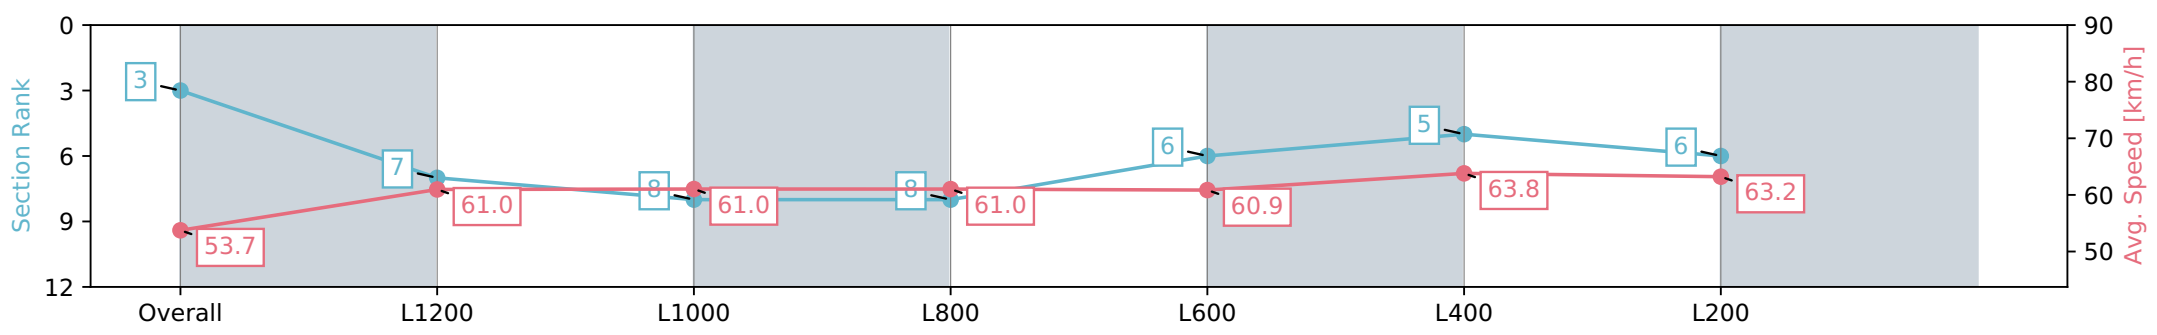

Horse/Jockey Name	I CHOOSE YOU
Finish Rank	3
Fastest Section Time (Section)	0:11.31 (L400)
Top Speed [km/h] (Section)	64.9 (L400)
Race State	Finished

Ellerslie NZ - Professional
Race 1: ENTAIN - NZB INSURANCE PEARL SERIES FINAL - 1400m

30 March 2024 - 12:25PM

Track Rating: Good 4, Weather: Fine, Rail Position: +7m

Section	Overall	L1200	L1000	L800	L600	L400	L200
Section Times	1:24.00 [3] (0:13.45)	1:10.55 [7] (0:11.88)	0:58.67 [8] (0:11.82)	0:46.85 [8] (0:11.94)	0:34.91 [6] (0:12.10)	0:22.81 [5] (0:11.31)	0:11.50 [6] (0:11.50)
Average Speed [km/h]	53.7	61.0	61.0	61.0	60.9	63.8	63.2
Top Speed [km/h]	62.1	62.4	62.6	61.8	62.5	64.9	64.0
Avg. Dist. to Rail [m]	2.1	2.2	1.4	2.2	4.1	2.8	4.5
Avg. Stride Freq. [Hz]	2.2	2.4	2.3	2.3	2.4	2.4	2.4
Avg. Stride Length [m]	6.5	6.8	6.9	6.9	6.9	7.2	6.8

- [ ] Ranking at each section and finish
- -:-:- No data available at this section
- NA No data available