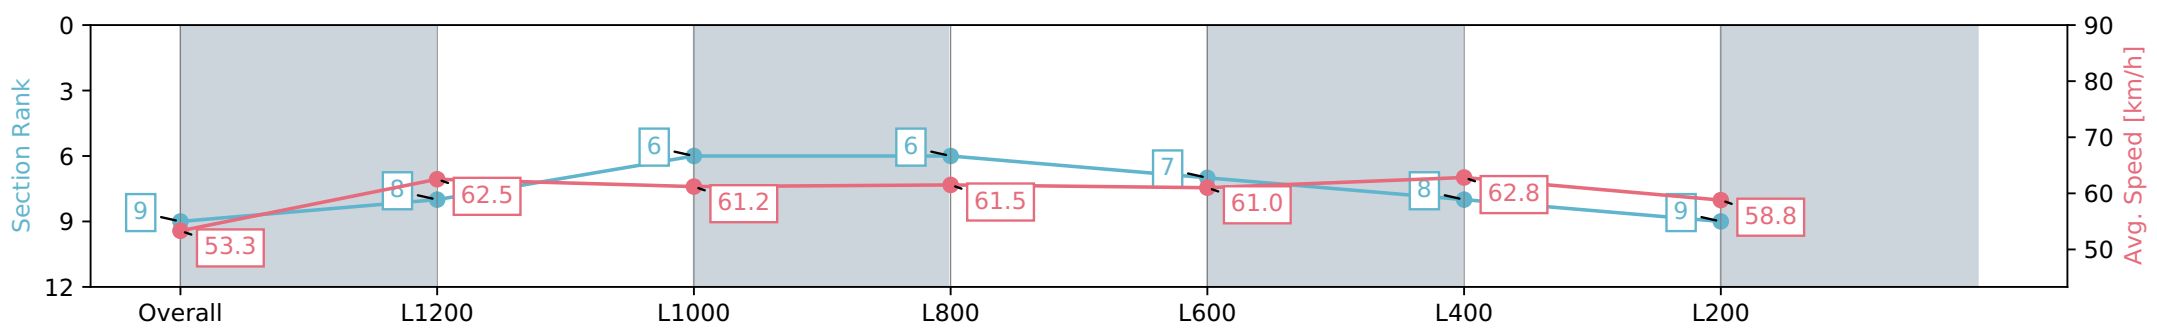

Horse/Jockey Name	DAPHNE DIOR
Finish Rank	9
Fastest Section Time (Section)	0:11.47 (L400)
Top Speed [km/h] (Section)	64.1 (L400)
Race State	Finished

Ellerslie NZ - Professional
Race 1: ENTAIN - NZB INSURANCE PEARL SERIES FINAL - 1400m

30 March 2024 - 12:25PM

Track Rating: Good 4, Weather: Fine, Rail Position: +7m

Section	Overall	L1200	L1000	L800	L600	L400	L200
Section Times	1:25.19 [9] (0:13.52)	1:11.67 [8] (0:11.62)	1:00.05 [6] (0:11.93)	0:48.12 [6] (0:12.05)	0:36.07 [7] (0:12.25)	0:23.82 [8] (0:11.47)	0:12.35 [9] (0:12.35)
Average Speed [km/h]	53.3	62.5	61.2	61.5	61.0	62.8	58.8
Top Speed [km/h]	62.7	63.2	62.8	62.7	62.3	64.1	61.9
Avg. Dist. to Rail [m]	4.2	3.3	4.1	5.9	6.4	5.0	4.6
Avg. Stride Freq. [Hz]	2.2	2.3	2.3	2.3	2.3	2.4	2.3
Avg. Stride Length [m]	6.8	7.4	7.3	7.4	7.3	7.4	7.0

- [ ] Ranking at each section and finish
- -:-:- No data available at this section
- NA No data available