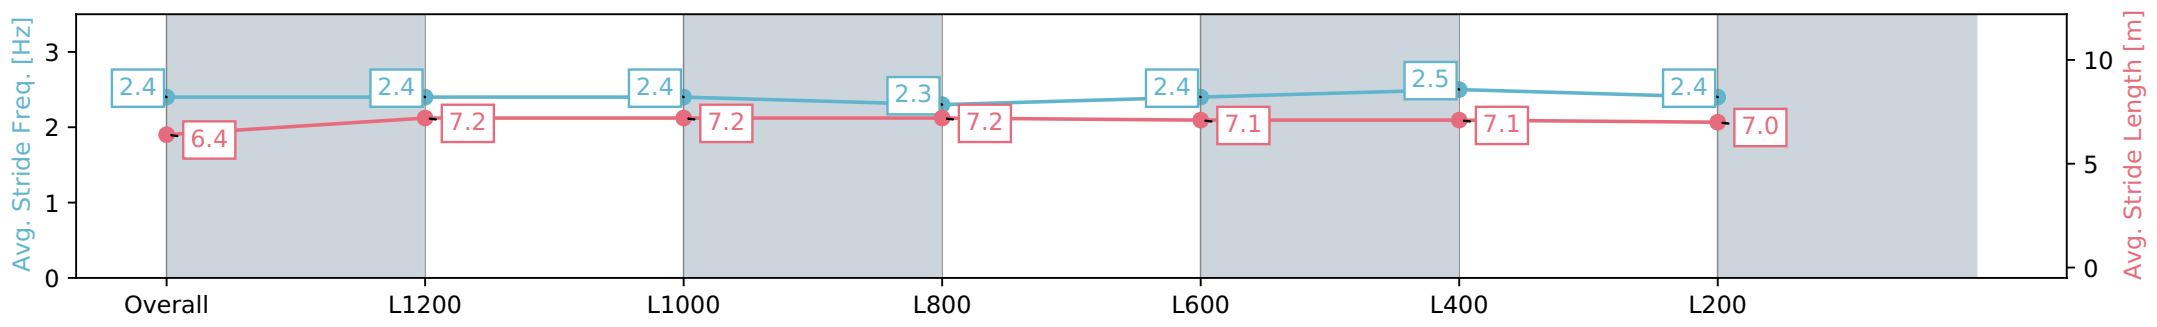

Ellerslie NZ - Professional
 Race 1: ENTAIN - NZB INSURANCE PEARL SERIES FINAL - 1400m

30 March 2024 - 12:25PM

Track Rating: Good 4, Weather: Fine, Rail Position: +7m

Section	Overall	L1200	L1000	L800	L600	L400	L200
Section Times	1:24.22 [6] (0:13.05)	1:11.17 [2] (0:11.54)	0:59.63 [2] (0:12.00)	0:47.63 [2] (0:12.13)	0:35.50 [2] (0:12.21)	0:23.29 [1] (0:11.35)	0:11.94 [2] (0:11.94)
Average Speed [km/h]	55.2	62.8	60.6	60.5	60.7	63.5	60.8
Top Speed [km/h]	63.9	63.9	62.1	61.7	61.6	64.8	63.0
Avg. Dist. to Rail [m]	2.9	2.4	2.5	3.9	4.8	3.0	2.6
Avg. Stride Freq. [Hz]	2.4	2.4	2.4	2.3	2.4	2.5	2.4
Avg. Stride Length [m]	6.4	7.2	7.2	7.2	7.1	7.1	7.0