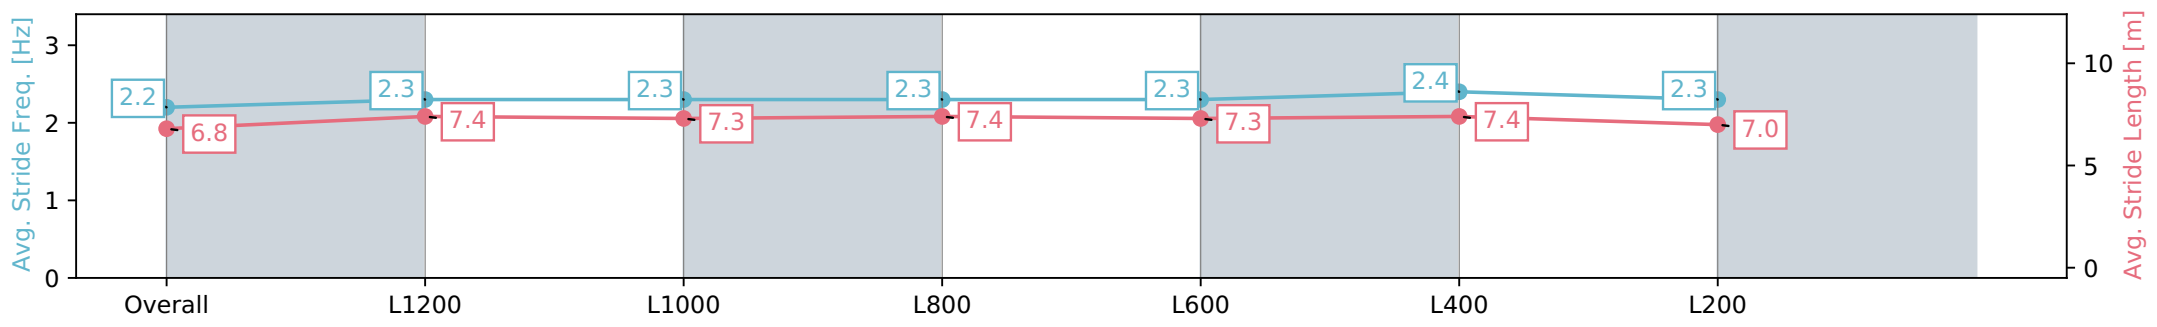

Horse/Jockey Name	DAPHNE DIOR
Finish Rank	9
Fastest Section Time (Section)	0:11.47 (L400)
Top Speed [km/h] (Section)	64.1 (L400)
Race State	Finished

Ellerslie NZ - Professional
Race 1: ENTAIN - NZB INSURANCE PEARL SERIES FINAL - 1400m

30 March 2024 - 12:25PM

Track Rating: Good 4, Weather: Fine, Rail Position: +7m

Section	Overall	L1200	L1000	L800	L600	L400	L200
Section Times	1:25.19 [9] (0:13.52)	1:11.67 [8] (0:11.62)	1:00.05 [6] (0:11.93)	0:48.12 [6] (0:12.05)	0:36.07 [7] (0:12.25)	0:23.82 [8] (0:11.47)	0:12.35 [9] (0:12.35)
Average Speed [km/h]	53.3	62.5	61.2	61.5	61.0	62.8	58.8
Top Speed [km/h]	62.7	63.2	62.8	62.7	62.3	64.1	61.9
Avg. Dist. to Rail [m]	4.2	3.3	4.1	5.9	6.4	5.0	4.6
Avg. Stride Freq. [Hz]	2.2	2.3	2.3	2.3	2.3	2.4	2.3
Avg. Stride Length [m]	6.8	7.4	7.3	7.4	7.3	7.4	7.0

- [ ] Ranking at each section and finish
- -:-:- No data available at this section
- NA No data available