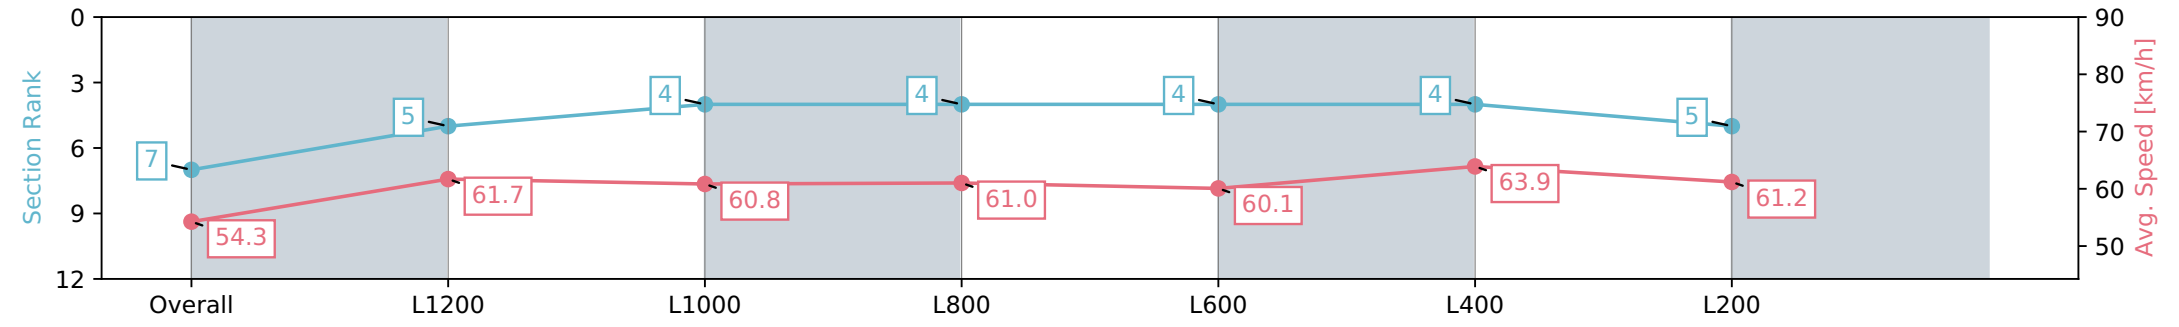

Horse/Jockey Name	IMPERIAL EMPRESS
Finish Rank	7
Fastest Section Time (Section)	0:11.30 (L400)
Top Speed [km/h] (Section)	65.9 (L400)
Race State	Finished

Ellerslie NZ - Professional
Race 1: ENTAIN - NZB INSURANCE PEARL SERIES FINAL - 1400m

30 March 2024 - 12:25PM

Track Rating: Good 4, Weather: Fine, Rail Position: +7m

Section	Overall	L1200	L1000	L800	L600	L400	L200
Section Times	1:24.28 [7] (0:13.27)	1:11.01 [5] (0:11.70)	0:59.31 [4] (0:11.89)	0:47.42 [4] (0:11.96)	0:35.46 [4] (0:12.32)	0:23.14 [4] (0:11.30)	0:11.84 [5] (0:11.84)
Average Speed [km/h]	54.3	61.7	60.8	61.0	60.1	63.9	61.2
Top Speed [km/h]	63.2	64.0	62.4	61.8	62.3	65.9	63.5
Avg. Dist. to Rail [m]	0.6	1.1	1.4	2.8	4.7	3.5	4.3
Avg. Stride Freq. [Hz]	2.2	2.4	2.3	2.3	2.3	2.3	2.3
Avg. Stride Length [m]	6.8	7.2	7.4	7.5	7.4	7.7	7.5

- [ ] Ranking at each section and finish
- -:-:- No data available at this section
- NA No data available