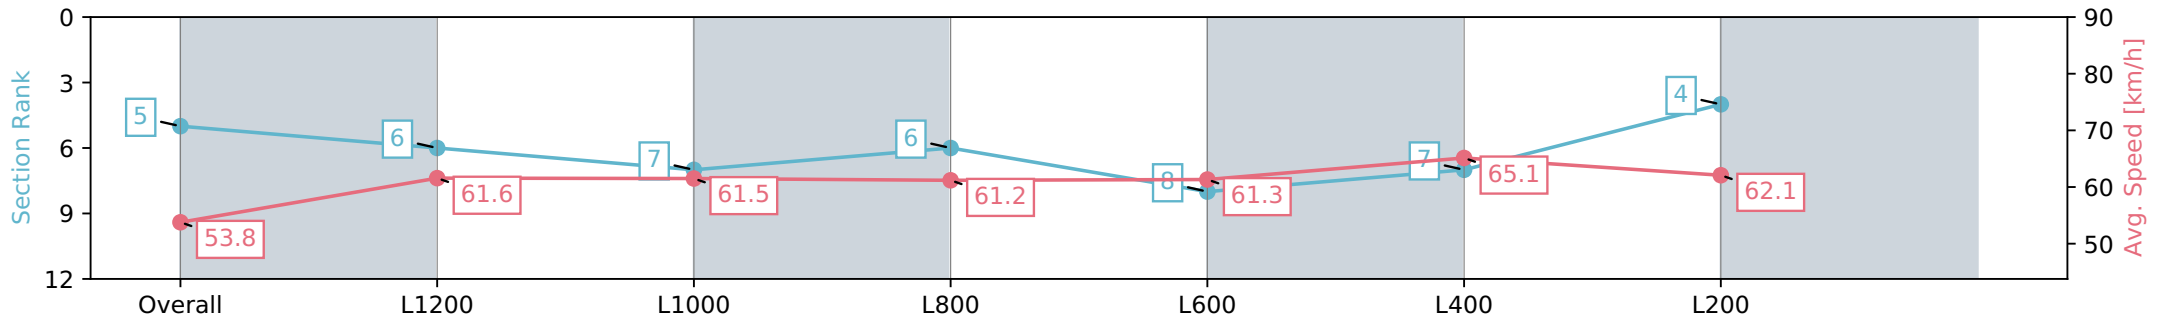

Ellerslie NZ - Professional
 Race 1: ENTAIN - NZB INSURANCE PEARL SERIES FINAL - 1400m

30 March 2024 - 12:25PM

Track Rating: Good 4, Weather: Fine, Rail Position: +7m

Section	Overall	L1200	L1000	L800	L600	L400	L200
Section Times	1:24.05 [5] (0:13.40)	1:10.65 [6] (0:11.82)	0:58.83 [7] (0:11.85)	0:46.98 [6] (0:12.06)	0:34.92 [8] (0:12.14)	0:22.78 [7] (0:11.09)	0:11.69 [4] (0:11.69)
Average Speed [km/h]	53.8	61.6	61.5	61.2	61.3	65.1	62.1
Top Speed [km/h]	60.5	62.3	62.6	62.6	63.0	66.1	64.7
Avg. Dist. to Rail [m]	4.5	3.8	3.7	4.8	6.1	6.5	6.3
Avg. Stride Freq. [Hz]	2.4	2.5	2.4	2.4	2.4	2.5	2.5
Avg. Stride Length [m]	6.2	7.0	7.1	7.1	7.0	7.2	6.9