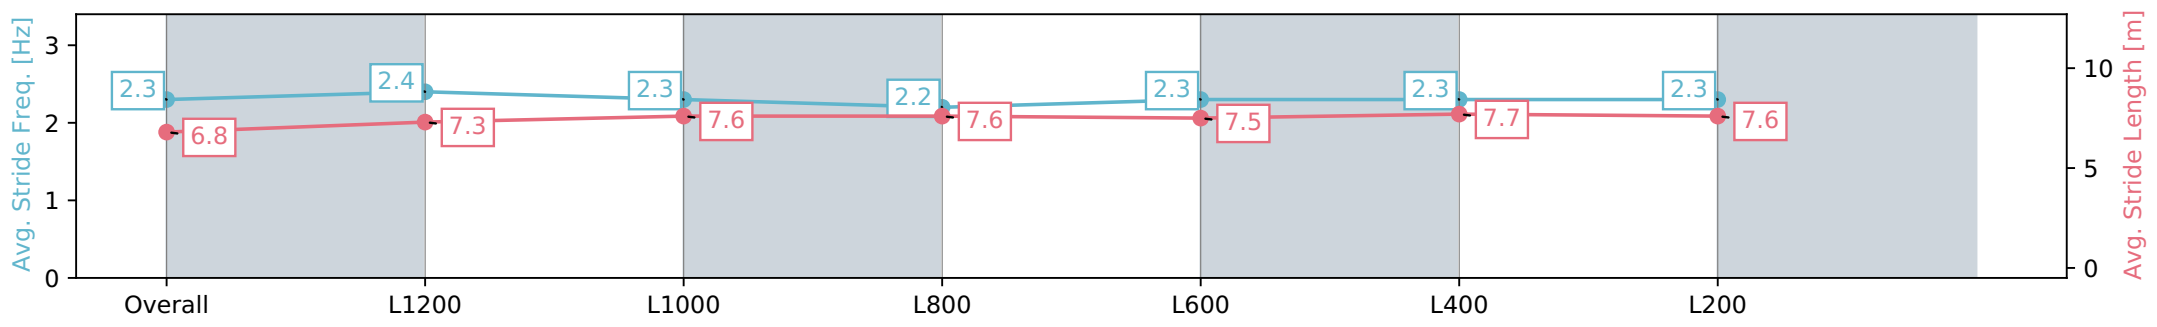

30 March 2024 - 12:25PM

Track Rating: Good 4, Weather: Fine, Rail Position: +7m

Section	Overall	L1200	L1000	L800	L600	L400	L200
Section Times	1:23.80 [1] (0:13.04)	1:10.76 [1] (0:11.73)	0:59.03 [3] (0:11.85)	0:47.18 [3] (0:12.19)	0:34.99 [3] (0:12.21)	0:22.78 [3] (0:11.22)	0:11.56 [1] (0:11.56)
Average Speed [km/h]	55.3	61.9	61.3	60.4	61.4	64.3	62.8
Top Speed [km/h]	63.1	63.5	62.7	61.5	63.0	65.3	63.9
Avg. Dist. to Rail [m]	3.4	2.5	2.9	4.7	6.8	4.5	3.4
Avg. Stride Freq. [Hz]	2.3	2.4	2.3	2.2	2.3	2.3	2.3
Avg. Stride Length [m]	6.8	7.3	7.6	7.6	7.5	7.7	7.6