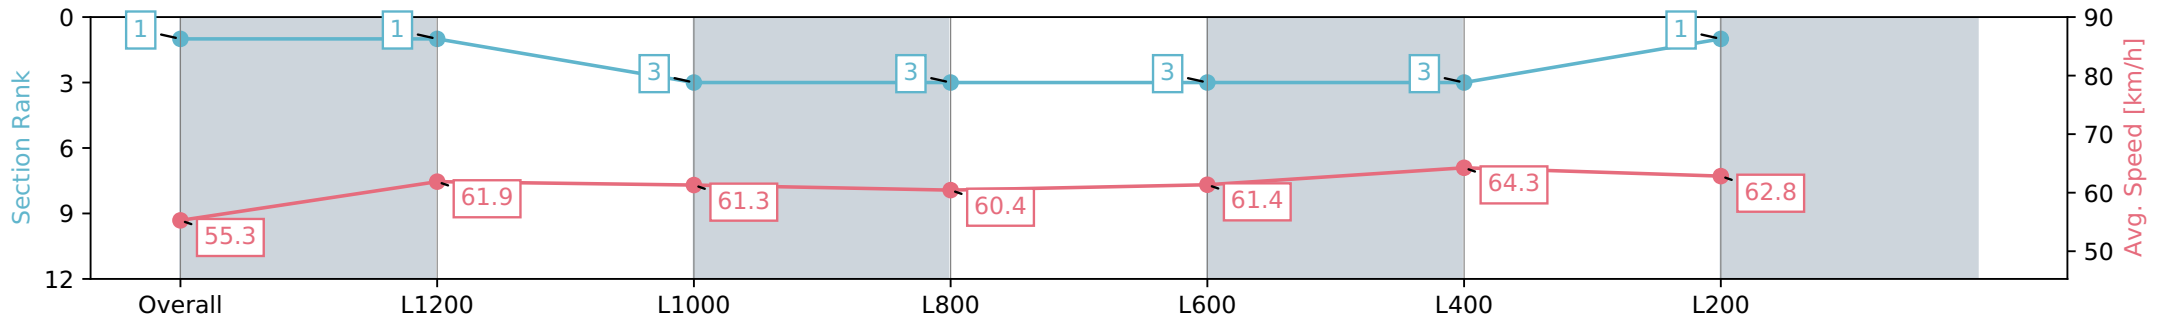

30 March 2024 - 12:25PM

Track Rating: Good 4, Weather: Fine, Rail Position: +7m

Section	Overall	L1200	L1000	L800	L600	L400	L200
Section Times	1:23.80 [1] (0:13.04)	1:10.76 [1] (0:11.73)	0:59.03 [3] (0:11.85)	0:47.18 [3] (0:12.19)	0:34.99 [3] (0:12.21)	0:22.78 [3] (0:11.22)	0:11.56 [1] (0:11.56)
Average Speed [km/h]	55.3	61.9	61.3	60.4	61.4	64.3	62.8
Top Speed [km/h]	63.1	63.5	62.7	61.5	63.0	65.3	63.9
Avg. Dist. to Rail [m]	3.4	2.5	2.9	4.7	6.8	4.5	3.4
Avg. Stride Freq. [Hz]	2.3	2.4	2.3	2.2	2.3	2.3	2.3
Avg. Stride Length [m]	6.8	7.3	7.6	7.6	7.5	7.7	7.6