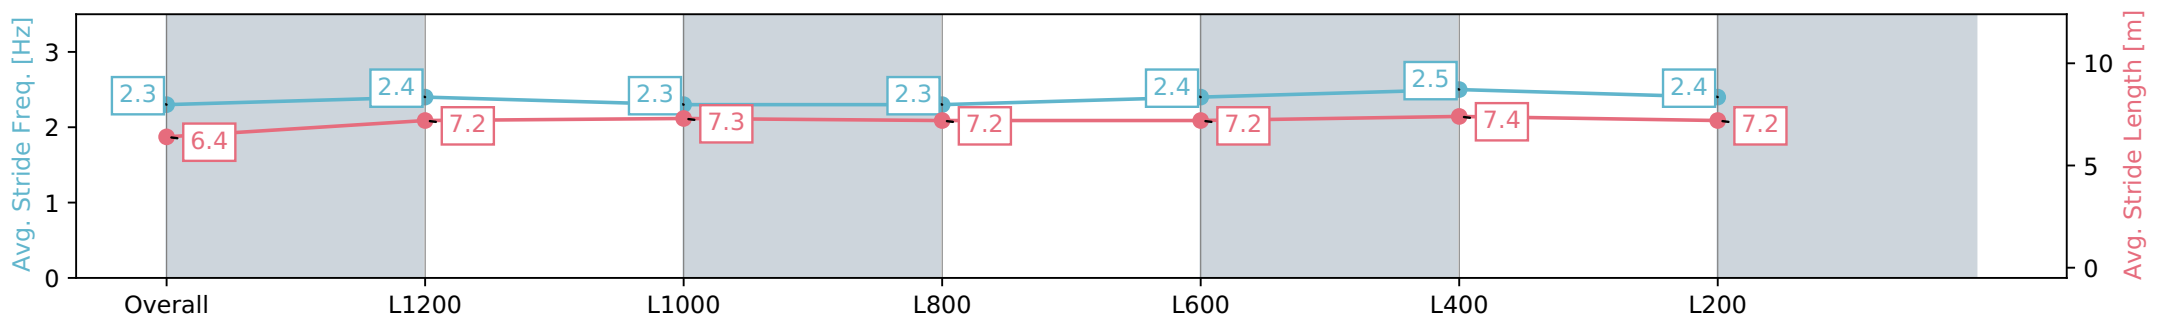

Horse/Jockey Name	COMPOSURE
Finish Rank	4
Fastest Section Time (Section)	0:11.03 (L400)
Top Speed [km/h] (Section)	67.2 (L400)
Race State	Finished

Ellerslie NZ - Professional
Race 1: ENTAIN - NZB INSURANCE PEARL SERIES FINAL - 1400m

30 March 2024 - 12:25PM

Track Rating: Good 4, Weather: Fine, Rail Position: +7m

Section	Overall	L1200	L1000	L800	L600	L400	L200
Section Times	1:24.04 [4] (0:13.75)	1:10.29 [9] (0:11.82)	0:58.47 [9] (0:11.86)	0:46.61 [9] (0:12.06)	0:34.55 [9] (0:12.04)	0:22.51 [9] (0:11.03)	0:11.48 [7] (0:11.48)
Average Speed [km/h]	52.5	61.1	61.2	60.4	61.2	65.4	63.2
Top Speed [km/h]	62.5	63.2	62.2	61.7	62.9	67.2	65.0
Avg. Dist. to Rail [m]	4.4	1.4	1.5	2.6	4.0	2.9	3.7
Avg. Stride Freq. [Hz]	2.3	2.4	2.3	2.3	2.3	2.4	2.4
Avg. Stride Length [m]	6.4	7.2	7.3	7.2	7.2	7.4	7.2

- [ ] Ranking at each section and finish
- -:-:- No data available at this section
- NA No data available