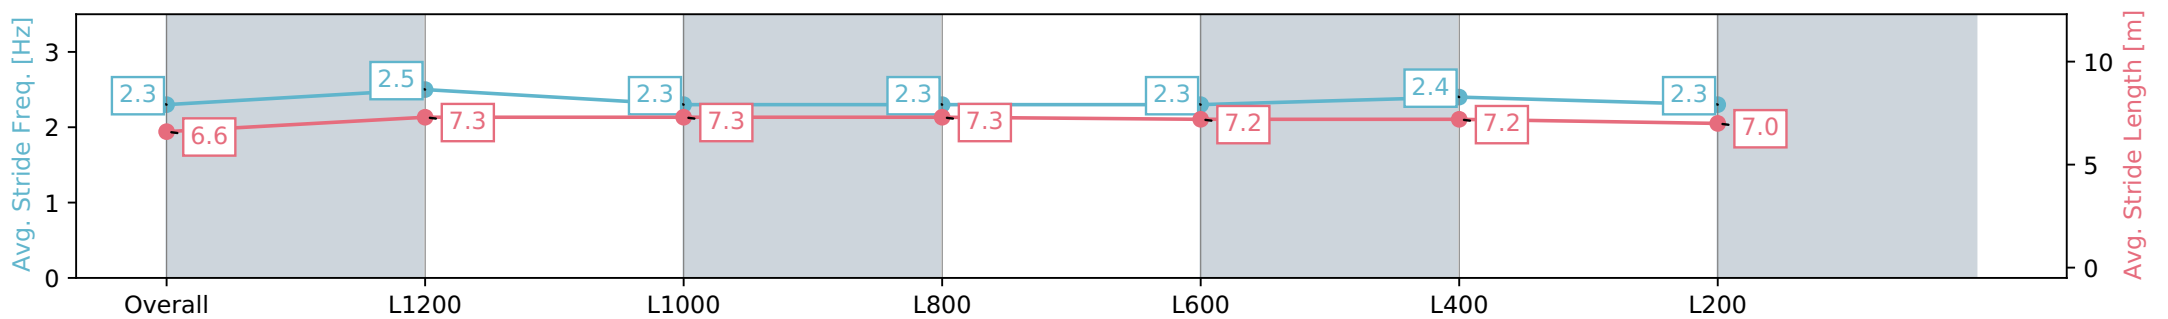

Horse/Jockey Name	ANNA TAIT
Finish Rank	8
Fastest Section Time (Section)	0:11.32 (L1200)
Top Speed [km/h] (Section)	64.5 (L1200)
Race State	Finished

Ellerslie NZ - Professional
Race 1: ENTAIN - NZB INSURANCE PEARL SERIES FINAL -
1400m

30 March 2024 - 12:25PM

Track Rating: Good 4, Weather: Fine, Rail Position: +7m

Section	Overall	L1200	L1000	L800	L600	L400	L200
Section Times	1:24.81 [8] (0:13.23)	1:11.58 [3] (0:11.32)	1:00.26 [1] (0:11.77)	0:48.49 [1] (0:12.12)	0:36.37 [1] (0:12.51)	0:23.86 [2] (0:11.62)	0:12.24 [8] (0:12.24)
Average Speed [km/h]	54.5	64.1	61.7	60.1	59.0	62.1	59.2
Top Speed [km/h]	64.4	64.5	63.1	61.1	60.5	63.1	61.1
Avg. Dist. to Rail [m]	5.7	3.0	1.8	2.6	4.3	2.8	2.4
Avg. Stride Freq. [Hz]	2.3	2.5	2.3	2.3	2.3	2.4	2.3
Avg. Stride Length [m]	6.6	7.3	7.3	7.3	7.2	7.2	7.0

- [ ] Ranking at each section and finish
- -:-:- No data available at this section
- NA No data available