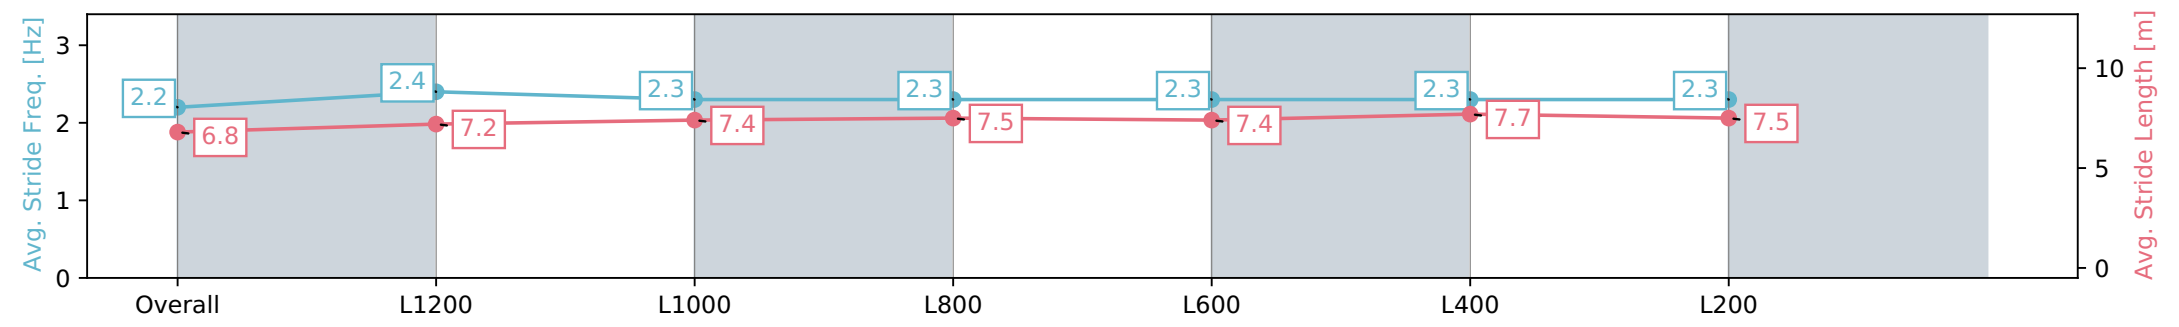

Horse/Jockey Name	IMPERIAL EMPRESS
Finish Rank	7
Fastest Section Time (Section)	0:11.30 (L400)
Top Speed [km/h] (Section)	65.9 (L400)
Race State	Finished

Ellerslie NZ - Professional
Race 1: ENTAIN - NZB INSURANCE PEARL SERIES FINAL - 1400m

30 March 2024 - 12:25PM

Track Rating: Good 4, Weather: Fine, Rail Position: +7m

Section	Overall	L1200	L1000	L800	L600	L400	L200
Section Times	1:24.28 [7] (0:13.27)	1:11.01 [5] (0:11.70)	0:59.31 [4] (0:11.89)	0:47.42 [4] (0:11.96)	0:35.46 [4] (0:12.32)	0:23.14 [4] (0:11.30)	0:11.84 [5] (0:11.84)
Average Speed [km/h]	54.3	61.7	60.8	61.0	60.1	63.9	61.2
Top Speed [km/h]	63.2	64.0	62.4	61.8	62.3	65.9	63.5
Avg. Dist. to Rail [m]	0.6	1.1	1.4	2.8	4.7	3.5	4.3
Avg. Stride Freq. [Hz]	2.2	2.4	2.3	2.3	2.3	2.3	2.3
Avg. Stride Length [m]	6.8	7.2	7.4	7.5	7.4	7.7	7.5

- [ ] Ranking at each section and finish
- -:-:- No data available at this section
- NA No data available