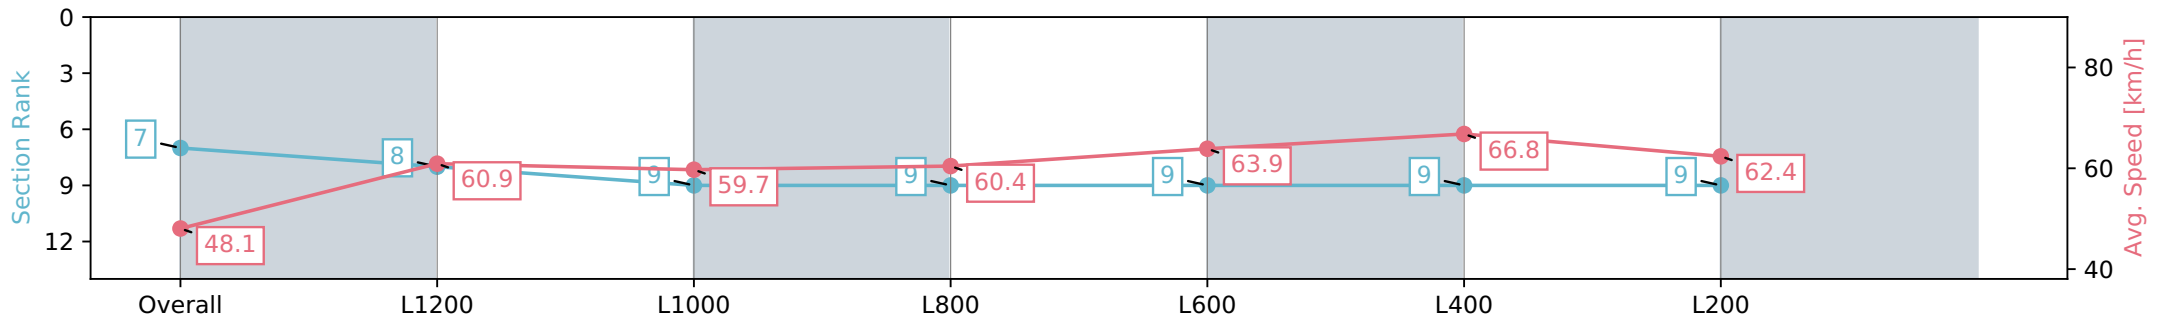

Horse/Jockey Name	ASTERIAL
Finish Rank	7
Fastest Section Time (Section)	0:10.80 (L400)
Top Speed [km/h] (Section)	69.3 (L600)
Race State	Finished

Pukekohe Park NZ - Professional
Race 5: MAVEN BELLE & RHETORICAL SELLING ON
GAVELHOUSE PLUS 1400 - 1400m
20 March 2024 - 4:14PM
Track Rating: Good 4, Weather: Fine, Rail Position: +6m

Section	Overall	L1200	L1000	L800	L600	L400	L200
Section Times	1:24.68 [7] (0:14.99)	1:09.69 [8] (0:11.82)	0:57.87 [9] (0:12.15)	0:45.72 [9] (0:12.01)	0:33.71 [9] (0:11.41)	0:22.30 [9] (0:10.80)	0:11.50 [9] (0:11.50)
Average Speed [km/h]	48.1	60.9	59.7	60.4	63.9	66.8	62.4
Top Speed [km/h]	61.2	63.8	61.0	61.2	69.3	69.3	65.9
Avg. Dist. to Rail [m]	5.0	1.3	1.0	1.5	3.6	9.1	10.1
Avg. Stride Freq. [Hz]	2.2	2.3	2.3	2.3	2.3	2.4	2.3
Avg. Stride Length [m]	6.1	7.3	7.4	7.4	7.5	7.6	7.3

- [ ] Ranking at each section and finish
- -:-:- No data available at this section
- NA No data available