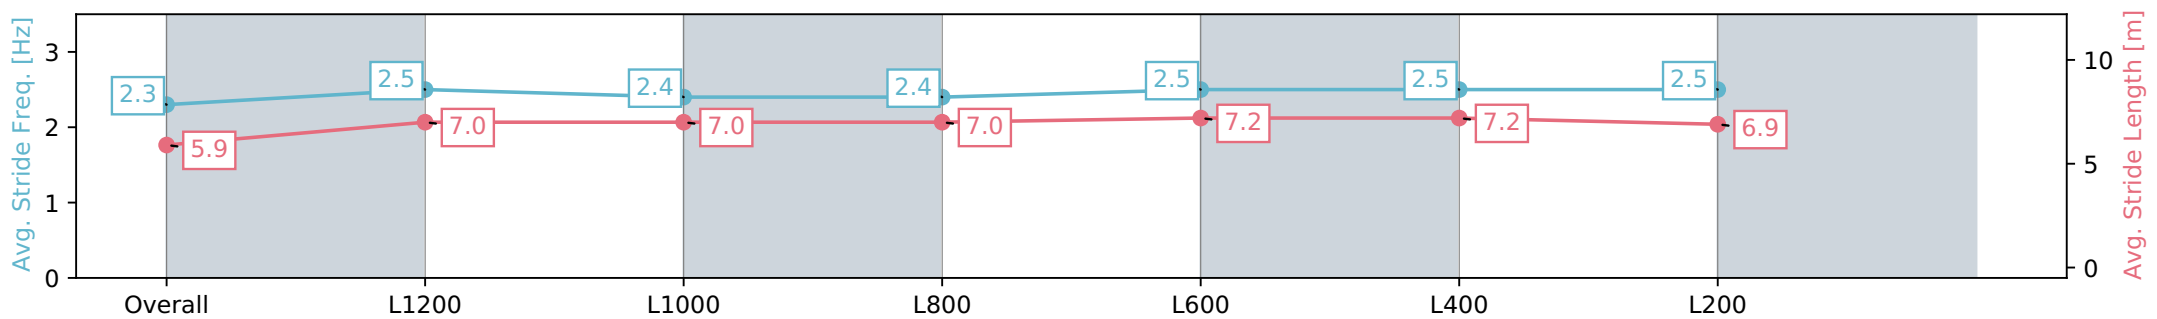

Horse/Jockey Name	LERADO
Finish Rank	2
Fastest Section Time (Section)	0:10.96 (L400)
Top Speed [km/h] (Section)	67.4 (L600)
Race State	Finished

Pukekohe Park NZ - Professional
Race 5: MAVEN BELLE & RHETORICAL SELLING ON
GAVELHOUSE PLUS 1400 - 1400m

20 March 2024 - 4:14PM

Track Rating: Good 4, Weather: Fine, Rail Position: +6m

Section	Overall	L1200	L1000	L800	L600	L400	L200
Section Times	1:24.11 [2] (0:14.57)	1:09.53 [4] (0:11.60)	0:57.93 [4] (0:12.11)	0:45.82 [4] (0:12.11)	0:33.71 [4] (0:11.28)	0:22.43 [4] (0:10.96)	0:11.47 [3] (0:11.47)
Average Speed [km/h]	49.4	62.0	59.8	59.8	64.3	65.8	62.9
Top Speed [km/h]	65.3	64.2	60.5	60.8	67.4	67.1	64.2
Avg. Dist. to Rail [m]	4.6	0.9	0.4	1.2	3.2	5.0	5.3
Avg. Stride Freq. [Hz]	2.3	2.5	2.4	2.4	2.5	2.5	2.5
Avg. Stride Length [m]	5.9	7.0	7.0	7.0	7.2	7.2	6.9

[ ] Ranking at each section and finish
-:-:- No data available at this section
NA No data available