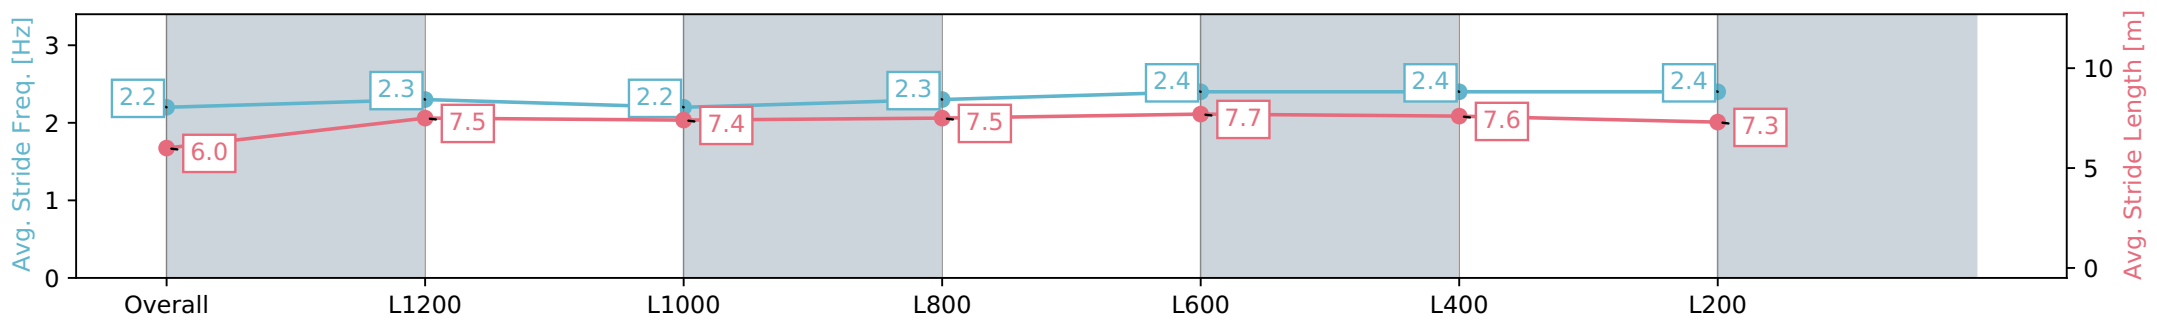

- [] Ranking at each section and finish
- :-:- No data available at this section
- NA No data available

Horse/Jockey Name	ROYAL SECRETARIAT
Finish Rank	8
Fastest Section Time (Section)	0:10.80 (L400)
Top Speed [km/h] (Section)	67.8 (L600)
Race State	Finished

Pukekohe Park NZ - Professional
 Race 5: MAVEN BELLE & RHETORICAL SELLING ON
 GAVELHOUSE PLUS 1400 - 1400m
 20 March 2024 - 4:14PM
 Track Rating: Good 4, Weather: Fine, Rail Position: +6m

Section	Overall	L1200	L1000	L800	L600	L400	L200
Section Times	1:24.70 [8] (0:15.54)	1:09.16 [10] (0:11.61)	0:57.55 [11] (0:12.14)	0:45.41 [11] (0:11.93)	0:33.48 [11] (0:11.26)	0:22.22 [11] (0:10.80)	0:11.42 [11] (0:11.42)
Average Speed [km/h]	46.5	61.9	59.4	60.8	64.9	66.6	63.0
Top Speed [km/h]	60.8	63.6	60.9	62.3	67.8	67.8	65.2
Avg. Dist. to Rail [m]	5.8	0.6	0.6	1.6	4.7	9.2	9.5
Avg. Stride Freq. [Hz]	2.2	2.3	2.2	2.3	2.4	2.4	2.4
Avg. Stride Length [m]	6.0	7.5	7.4	7.5	7.7	7.6	7.3