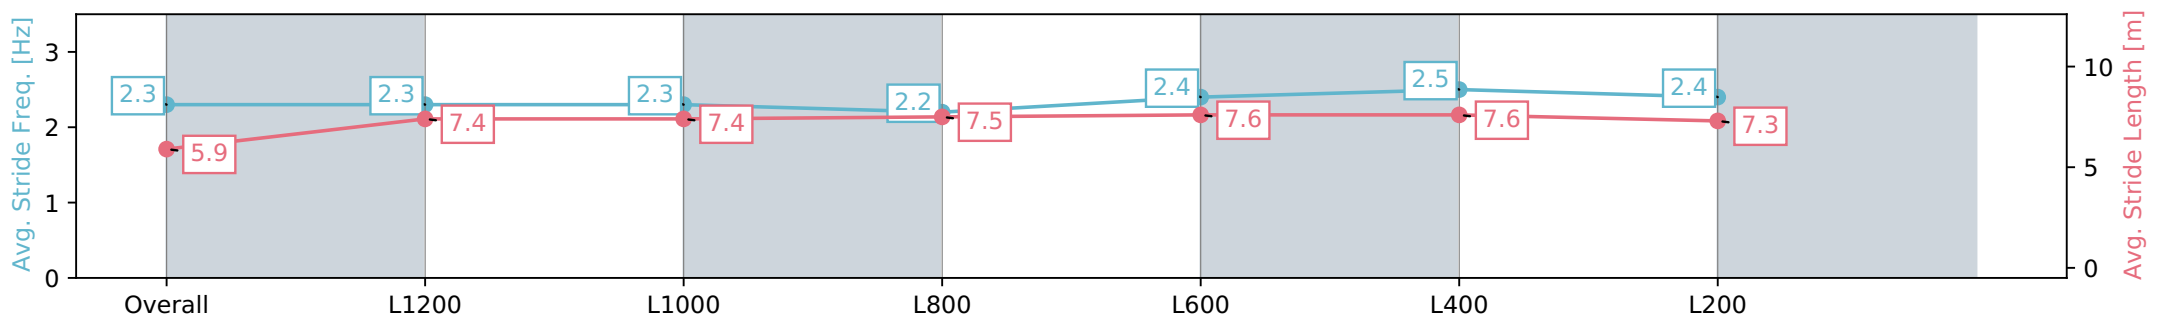

Horse/Jockey Name	VINO VALENTINO
Finish Rank	3
Fastest Section Time (Section)	0:10.74 (L400)
Top Speed [km/h] (Section)	68.1 (L400)
Race State	Finished

Pukekohe Park NZ - Professional
Race 5: MAVEN BELLE & RHETORICAL SELLING ON
GAVELHOUSE PLUS 1400 - 1400m
20 March 2024 - 4:14PM
Track Rating: Good 4, Weather: Fine, Rail Position: +6m

Section	Overall	L1200	L1000	L800	L600	L400	L200
Section Times	1:24.14 [3] (0:14.75)	1:09.39 [5] (0:11.80)	0:57.59 [7] (0:12.15)	0:45.44 [7] (0:12.06)	0:33.38 [7] (0:11.26)	0:22.12 [7] (0:10.74)	0:11.38 [5] (0:11.38)
Average Speed [km/h]	48.8	61.0	59.5	60.6	64.9	67.1	63.2
Top Speed [km/h]	62.0	62.4	60.4	61.1	67.8	68.1	65.0
Avg. Dist. to Rail [m]	3.0	0.7	0.9	2.2	4.8	6.9	6.8
Avg. Stride Freq. [Hz]	2.3	2.3	2.3	2.2	2.4	2.5	2.4
Avg. Stride Length [m]	5.9	7.4	7.4	7.5	7.6	7.6	7.3

- [ ] Ranking at each section and finish
- -:-:- No data available at this section
- NA No data available