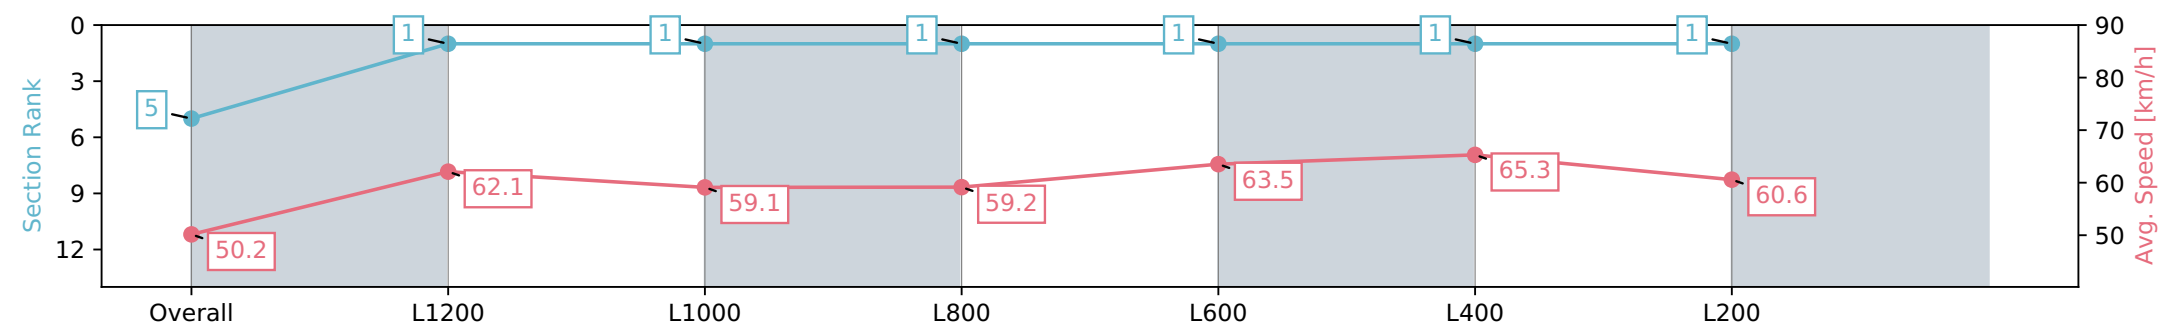

Pukekohe Park NZ - Professional
 Race 5: MAVEN BELLE & RHETORICAL SELLING ON
 GAVELHOUSE PLUS 1400 - 1400m
 20 March 2024 - 4:14PM
 Track Rating: Good 4, Weather: Fine, Rail Position: +6m

Section	Overall	L1200	L1000	L800	L600	L400	L200
Section Times	1:24.45 [5] (0:14.37)	1:10.08 [1] (0:11.59)	0:58.49 [1] (0:12.10)	0:46.39 [1] (0:12.15)	0:34.24 [1] (0:11.35)	0:22.89 [1] (0:11.02)	0:11.87 [1] (0:11.87)
Average Speed [km/h]	50.2	62.1	59.1	59.2	63.5	65.3	60.6
Top Speed [km/h]	64.0	64.2	60.0	60.4	65.4	66.5	62.8
Avg. Dist. to Rail [m]	2.3	0.8	1.3	0.6	0.7	2.3	2.0
Avg. Stride Freq. [Hz]	2.4	2.4	2.3	2.3	2.4	2.5	2.4
Avg. Stride Length [m]	5.9	7.3	7.2	7.2	7.4	7.4	7.1