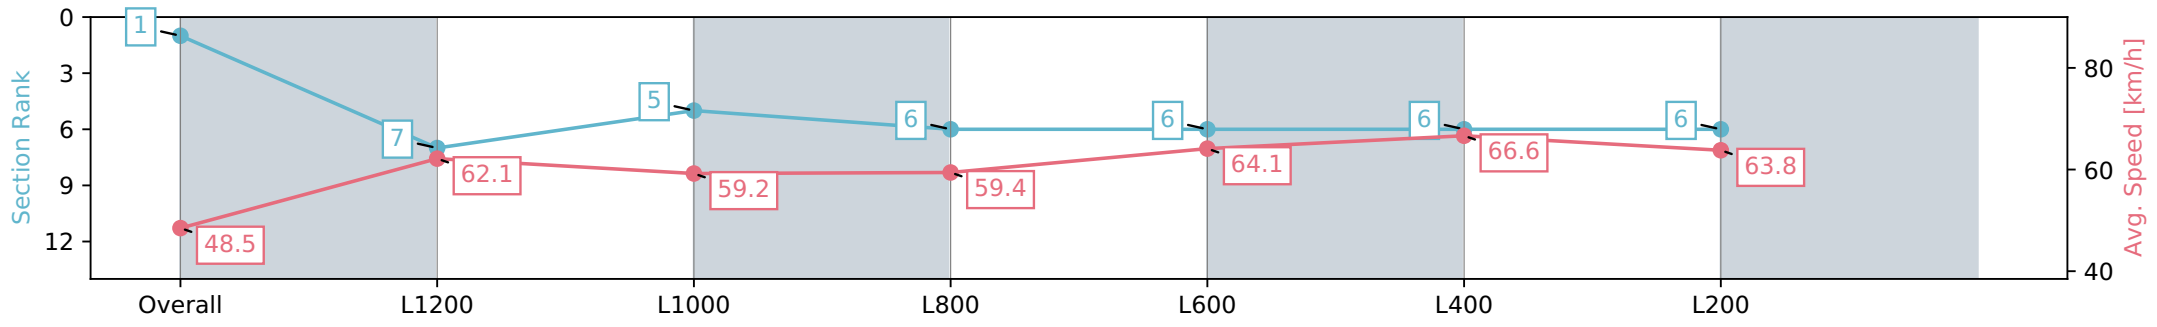

Horse/Jockey Name	HUZZAH
Finish Rank	1
Fastest Section Time (Section)	0:10.82 (L400)
Top Speed [km/h] (Section)	68.1 (L600)
Race State	Finished

Pukekohe Park NZ - Professional
Race 5: MAVEN BELLE & RHETORICAL SELLING ON
GAVELHOUSE PLUS 1400 - 1400m
20 March 2024 - 4:14PM
Track Rating: Good 4, Weather: Fine, Rail Position: +6m

Section	Overall	L1200	L1000	L800	L600	L400	L200
Section Times	1:24.07 [1] (0:14.82)	1:09.25 [7] (0:11.59)	0:57.66 [5] (0:12.09)	0:45.57 [6] (0:12.16)	0:33.41 [6] (0:11.31)	0:22.10 [6] (0:10.82)	0:11.28 [6] (0:11.28)
Average Speed [km/h]	48.5	62.1	59.2	59.4	64.1	66.6	63.8
Top Speed [km/h]	63.9	64.2	59.9	60.1	68.1	67.9	64.5
Avg. Dist. to Rail [m]	0.8	1.1	0.9	0.7	2.1	2.1	1.6
Avg. Stride Freq. [Hz]	2.3	2.4	2.3	2.3	2.4	2.4	2.4
Avg. Stride Length [m]	5.9	7.3	7.2	7.3	7.6	7.8	7.4

[ ] Ranking at each section and finish
-:-:- No data available at this section
NA No data available