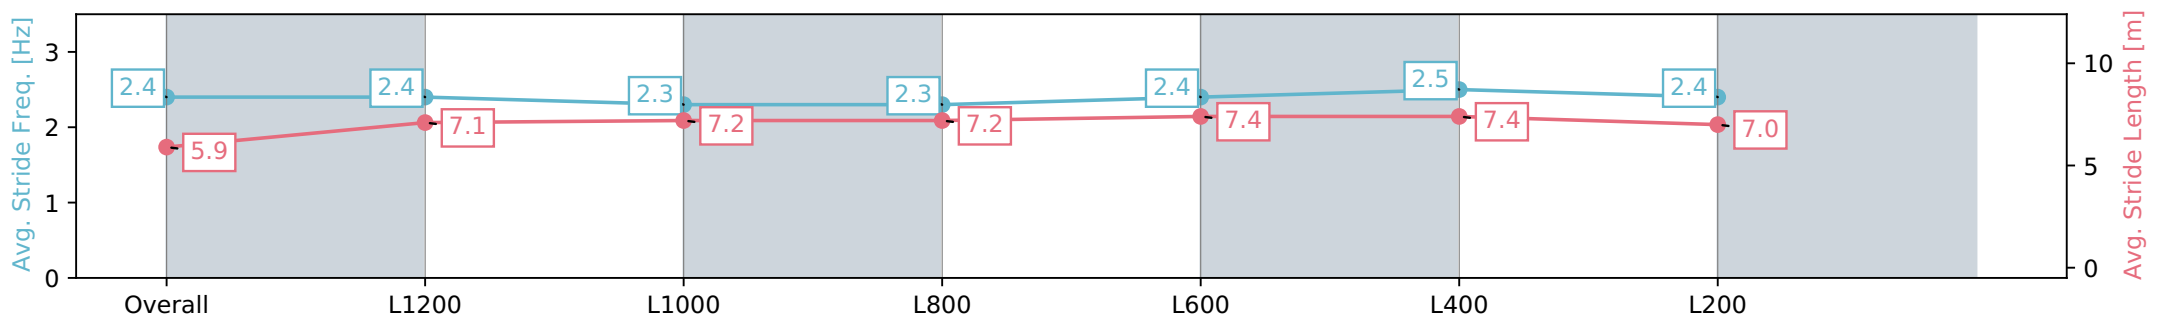

- [] Ranking at each section and finish
- :-:- No data available at this section
- NA No data available

Horse/Jockey Name	PURIFY
Finish Rank	9
Fastest Section Time (Section)	0:11.03 (L400)
Top Speed [km/h] (Section)	68.5 (L600)
Race State	Finished

Pukekohe Park NZ - Professional
 Race 5: MAVEN BELLE & RHETORICAL SELLING ON
 GAVELHOUSE PLUS 1400 - 1400m
 20 March 2024 - 4:14PM
 Track Rating: Good 4, Weather: Fine, Rail Position: +6m

Section	Overall	L1200	L1000	L800	L600	L400	L200
Section Times	1:24.79 [9] (0:14.40)	1:10.39 [2] (0:11.64)	0:58.75 [2] (0:12.12)	0:46.63 [2] (0:12.10)	0:34.53 [2] (0:11.34)	0:23.19 [2] (0:11.03)	0:12.16 [2] (0:12.16)
Average Speed [km/h]	50.1	61.7	59.6	59.5	64.3	65.4	59.2
Top Speed [km/h]	66.0	64.7	60.3	60.8	68.5	68.3	62.2
Avg. Dist. to Rail [m]	7.4	0.8	0.3	0.8	3.3	4.9	4.3
Avg. Stride Freq. [Hz]	2.4	2.4	2.3	2.3	2.4	2.5	2.4
Avg. Stride Length [m]	5.9	7.1	7.2	7.2	7.4	7.4	7.0