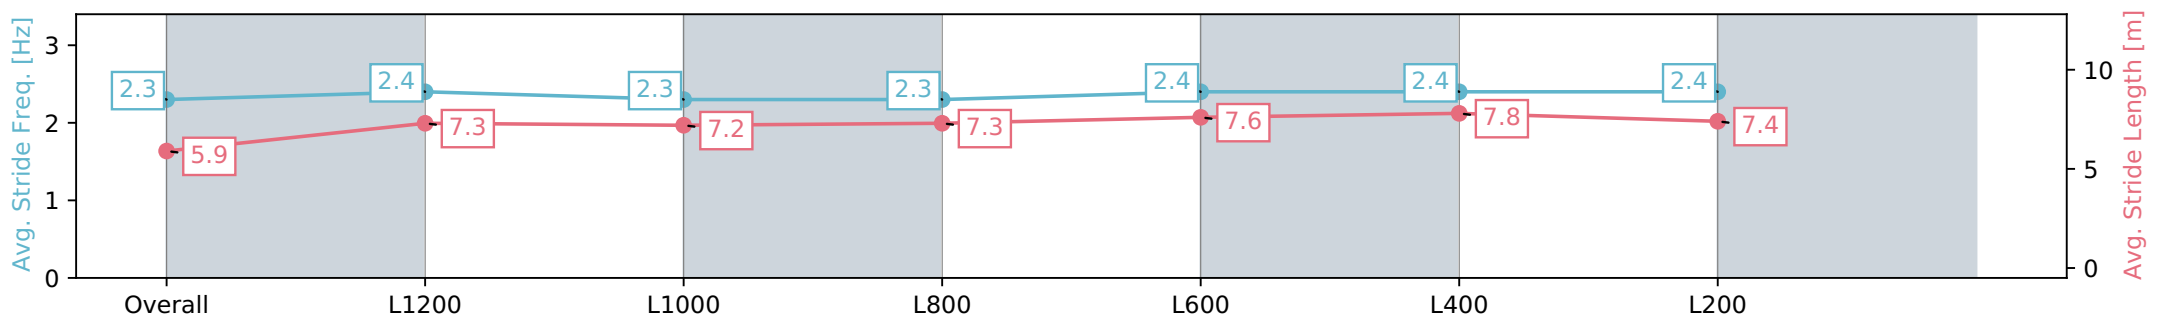

Horse/Jockey Name	HUZZAH
Finish Rank	1
Fastest Section Time (Section)	0:10.82 (L400)
Top Speed [km/h] (Section)	68.1 (L600)
Race State	Finished

Pukekohe Park NZ - Professional
Race 5: MAVEN BELLE & RHETORICAL SELLING ON
GAVELHOUSE PLUS 1400 - 1400m
20 March 2024 - 4:14PM
Track Rating: Good 4, Weather: Fine, Rail Position: +6m

Section	Overall	L1200	L1000	L800	L600	L400	L200
Section Times	1:24.07 [1] (0:14.82)	1:09.25 [7] (0:11.59)	0:57.66 [5] (0:12.09)	0:45.57 [6] (0:12.16)	0:33.41 [6] (0:11.31)	0:22.10 [6] (0:10.82)	0:11.28 [6] (0:11.28)
Average Speed [km/h]	48.5	62.1	59.2	59.4	64.1	66.6	63.8
Top Speed [km/h]	63.9	64.2	59.9	60.1	68.1	67.9	64.5
Avg. Dist. to Rail [m]	0.8	1.1	0.9	0.7	2.1	2.1	1.6
Avg. Stride Freq. [Hz]	2.3	2.4	2.3	2.3	2.4	2.4	2.4
Avg. Stride Length [m]	5.9	7.3	7.2	7.3	7.6	7.8	7.4

[ ] Ranking at each section and finish
-:-:- No data available at this section
NA No data available