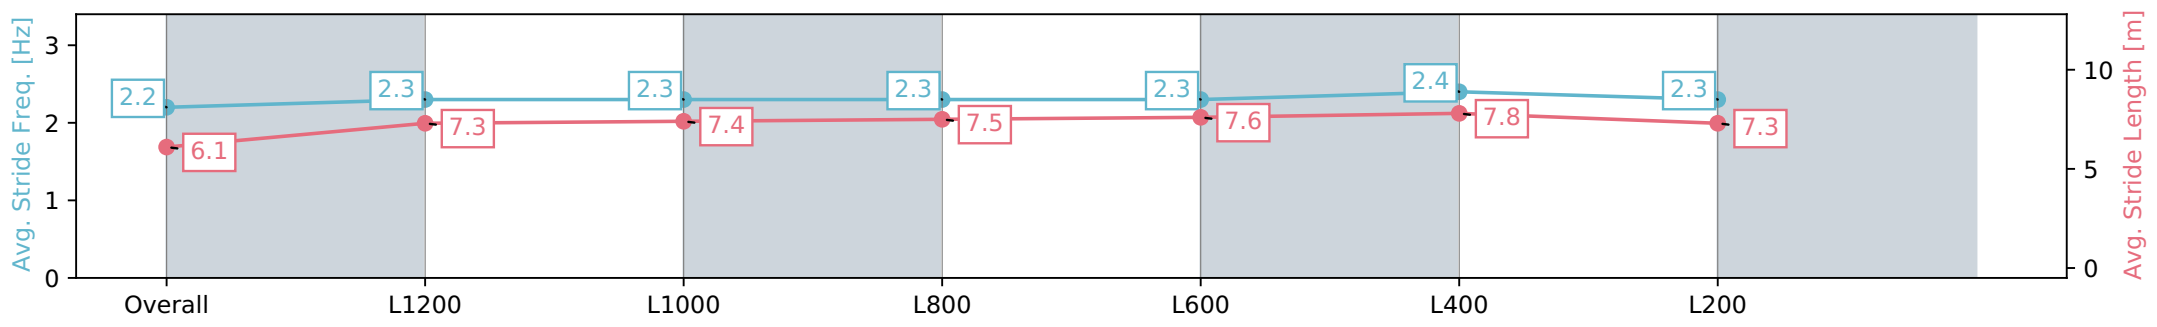

Horse/Jockey Name	ASTERIAL
Finish Rank	7
Fastest Section Time (Section)	0:10.80 (L400)
Top Speed [km/h] (Section)	69.3 (L600)
Race State	Finished

Pukekohe Park NZ - Professional
Race 5: MAVEN BELLE & RHETORICAL SELLING ON
GAVELHOUSE PLUS 1400 - 1400m
20 March 2024 - 4:14PM
Track Rating: Good 4, Weather: Fine, Rail Position: +6m

Section	Overall	L1200	L1000	L800	L600	L400	L200
Section Times	1:24.68 [7] (0:14.99)	1:09.69 [8] (0:11.82)	0:57.87 [9] (0:12.15)	0:45.72 [9] (0:12.01)	0:33.71 [9] (0:11.41)	0:22.30 [9] (0:10.80)	0:11.50 [9] (0:11.50)
Average Speed [km/h]	48.1	60.9	59.7	60.4	63.9	66.8	62.4
Top Speed [km/h]	61.2	63.8	61.0	61.2	69.3	69.3	65.9
Avg. Dist. to Rail [m]	5.0	1.3	1.0	1.5	3.6	9.1	10.1
Avg. Stride Freq. [Hz]	2.2	2.3	2.3	2.3	2.3	2.4	2.3
Avg. Stride Length [m]	6.1	7.3	7.4	7.4	7.5	7.6	7.3

- [ ] Ranking at each section and finish
- -:-:- No data available at this section
- NA No data available