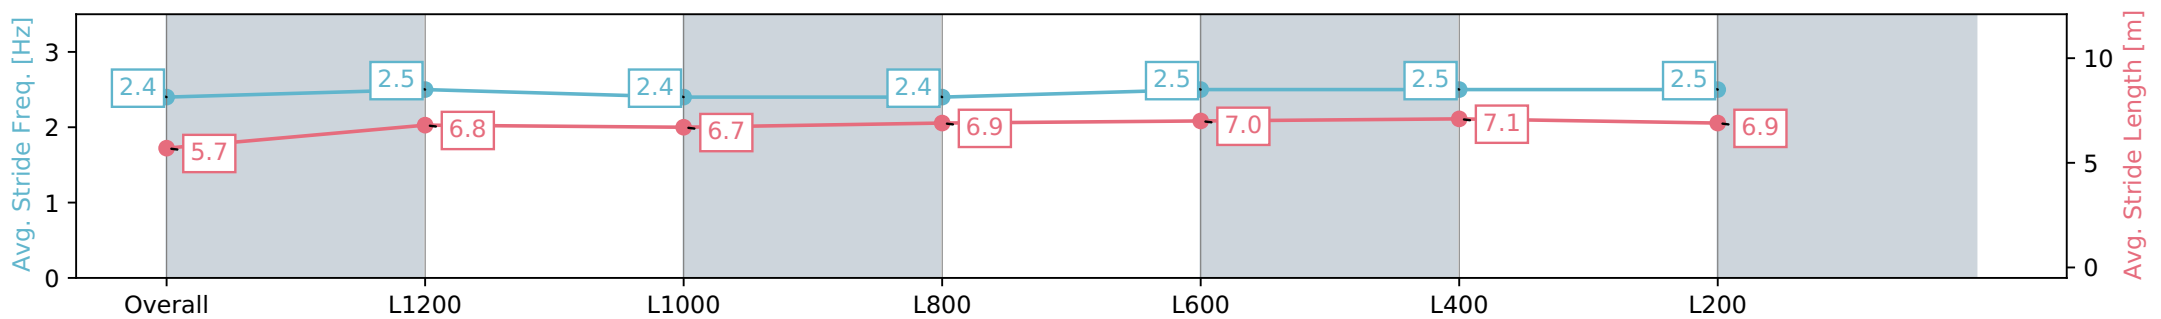

Horse/Jockey Name	LADY MAK
Finish Rank	4
Fastest Section Time (Section)	0:11.06 (L400)
Top Speed [km/h] (Section)	66.6 (L600)
Race State	Finished

Pukekohe Park NZ - Professional
Race 5: MAVEN BELLE & RHETORICAL SELLING ON
GAVELHOUSE PLUS 1400 - 1400m

20 March 2024 - 4:14PM

Track Rating: Good 4, Weather: Fine, Rail Position: +6m

Section	Overall	L1200	L1000	L800	L600	L400	L200
Section Times	1:24.37 [4] (0:14.52)	1:09.85 [3] (0:11.57)	0:58.27 [3] (0:12.10)	0:46.17 [3] (0:12.17)	0:34.00 [3] (0:11.28)	0:22.71 [3] (0:11.06)	0:11.65 [4] (0:11.65)
Average Speed [km/h]	49.7	62.1	59.3	59.3	64.1	65.1	61.8
Top Speed [km/h]	63.3	63.3	60.8	60.4	66.6	66.6	63.7
Avg. Dist. to Rail [m]	2.2	0.5	0.4	0.4	0.6	2.6	4.3
Avg. Stride Freq. [Hz]	2.4	2.5	2.4	2.4	2.5	2.5	2.5
Avg. Stride Length [m]	5.7	6.8	6.7	6.7	7.0	7.1	6.9

[ ] Ranking at each section and finish
-:-:- No data available at this section
NA No data available