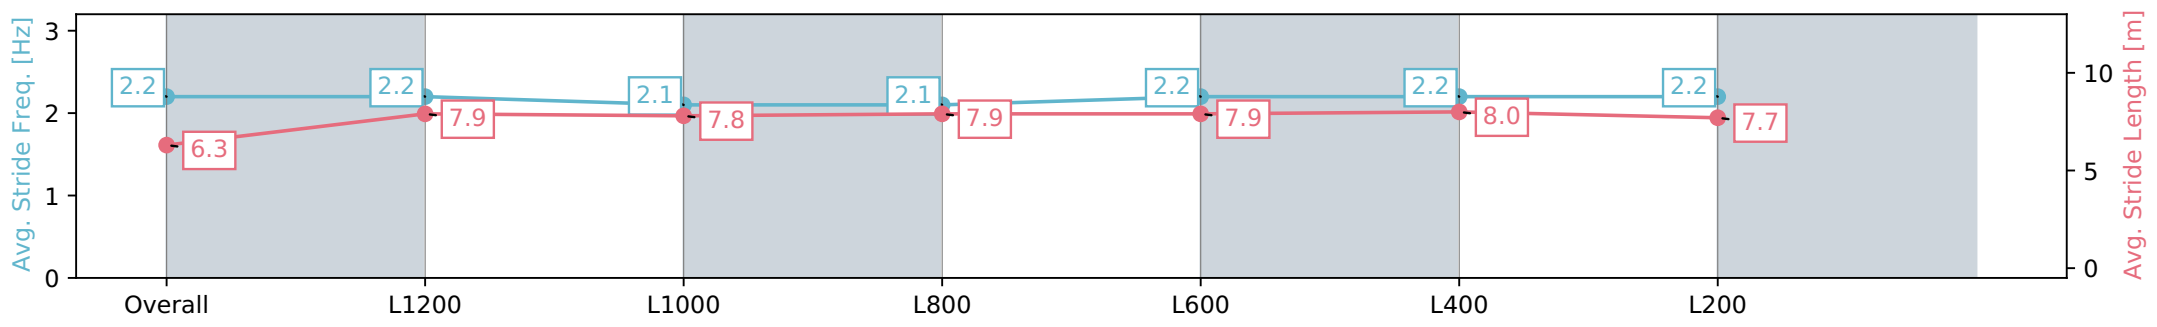

- [] Ranking at each section and finish
- :-:- No data available at this section
- NA No data available

Horse/Jockey Name	PILLAR OF SOCIETY
Finish Rank	10
Fastest Section Time (Section)	0:11.11 (L400)
Top Speed [km/h] (Section)	66.8 (L400)
Race State	Finished

Pukekohe Park NZ - Professional
 Race 5: MAVEN BELLE & RHETORICAL SELLING ON
 GAVELHOUSE PLUS 1400 - 1400m
 20 March 2024 - 4:14PM
 Track Rating: Good 4, Weather: Fine, Rail Position: +6m

Section	Overall	L1200	L1000	L800	L600	L400	L200
Section Times	1:24.90 [10] (0:14.77)	1:10.13 [6] (0:11.65)	0:58.48 [6] (0:12.03)	0:46.45 [5] (0:12.09)	0:34.36 [5] (0:11.43)	0:22.93 [5] (0:11.11)	0:11.82 [7] (0:11.82)
Average Speed [km/h]	48.8	61.7	59.6	60.4	63.6	64.7	60.8
Top Speed [km/h]	62.0	63.1	60.6	61.1	66.7	66.8	62.7
Avg. Dist. to Rail [m]	0.8	0.3	0.4	1.5	3.1	4.1	3.7
Avg. Stride Freq. [Hz]	2.2	2.2	2.1	2.1	2.2	2.2	2.2
Avg. Stride Length [m]	6.3	7.9	7.8	7.9	7.9	8.0	7.7