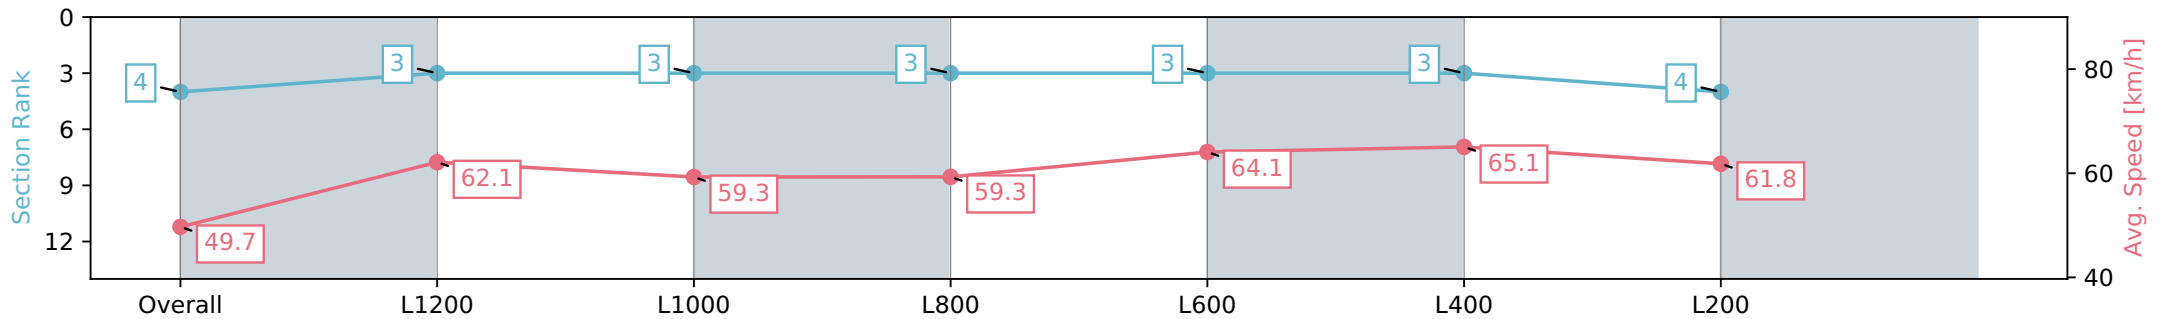

Horse/Jockey Name	LADY MAK
Finish Rank	4
Fastest Section Time (Section)	0:11.06 (L400)
Top Speed [km/h] (Section)	66.6 (L600)
Race State	Finished

Pukekohe Park NZ - Professional
Race 5: MAVEN BELLE & RHETORICAL SELLING ON
GAVELHOUSE PLUS 1400 - 1400m

20 March 2024 - 4:14PM

Track Rating: Good 4, Weather: Fine, Rail Position: +6m

Section	Overall	L1200	L1000	L800	L600	L400	L200
Section Times	1:24.37 [4] (0:14.52)	1:09.85 [3] (0:11.57)	0:58.27 [3] (0:12.10)	0:46.17 [3] (0:12.17)	0:34.00 [3] (0:11.28)	0:22.71 [3] (0:11.06)	0:11.65 [4] (0:11.65)
Average Speed [km/h]	49.7	62.1	59.3	59.3	64.1	65.1	61.8
Top Speed [km/h]	63.3	63.3	60.8	60.4	66.6	66.6	63.7
Avg. Dist. to Rail [m]	2.2	0.5	0.4	0.4	0.6	2.6	4.3
Avg. Stride Freq. [Hz]	2.4	2.5	2.4	2.4	2.5	2.5	2.5
Avg. Stride Length [m]	5.7	6.8	6.7	6.7	7.0	7.1	6.9

[ ] Ranking at each section and finish
-:-:- No data available at this section
NA No data available