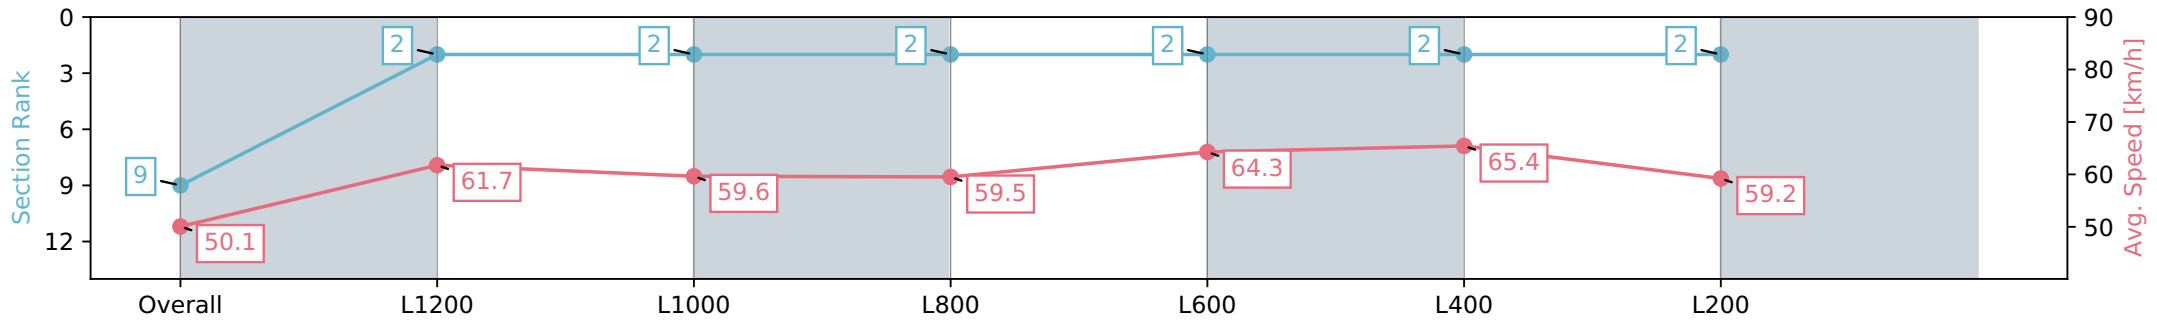

Horse/Jockey Name	PURIFY
Finish Rank	9
Fastest Section Time (Section)	0:11.03 (L400)
Top Speed [km/h] (Section)	68.5 (L600)
Race State	Finished

Pukekohe Park NZ - Professional
Race 5: MAVEN BELLE & RHETORICAL SELLING ON
GAVELHOUSE PLUS 1400 - 1400m
20 March 2024 - 4:14PM
Track Rating: Good 4, Weather: Fine, Rail Position: +6m

Section	Overall	L1200	L1000	L800	L600	L400	L200
Section Times	1:24.79 [9] (0:14.40)	1:10.39 [2] (0:11.64)	0:58.75 [2] (0:12.12)	0:46.63 [2] (0:12.10)	0:34.53 [2] (0:11.34)	0:23.19 [2] (0:11.03)	0:12.16 [2] (0:12.16)
Average Speed [km/h]	50.1	61.7	59.6	59.5	64.3	65.4	59.2
Top Speed [km/h]	66.0	64.7	60.3	60.8	68.5	68.3	62.2
Avg. Dist. to Rail [m]	7.4	0.8	0.3	0.8	3.3	4.9	4.3
Avg. Stride Freq. [Hz]	2.4	2.4	2.3	2.3	2.4	2.5	2.4
Avg. Stride Length [m]	5.9	7.1	7.2	7.2	7.4	7.4	7.0

- [ ] Ranking at each section and finish
- -:-:- No data available at this section
- NA No data available