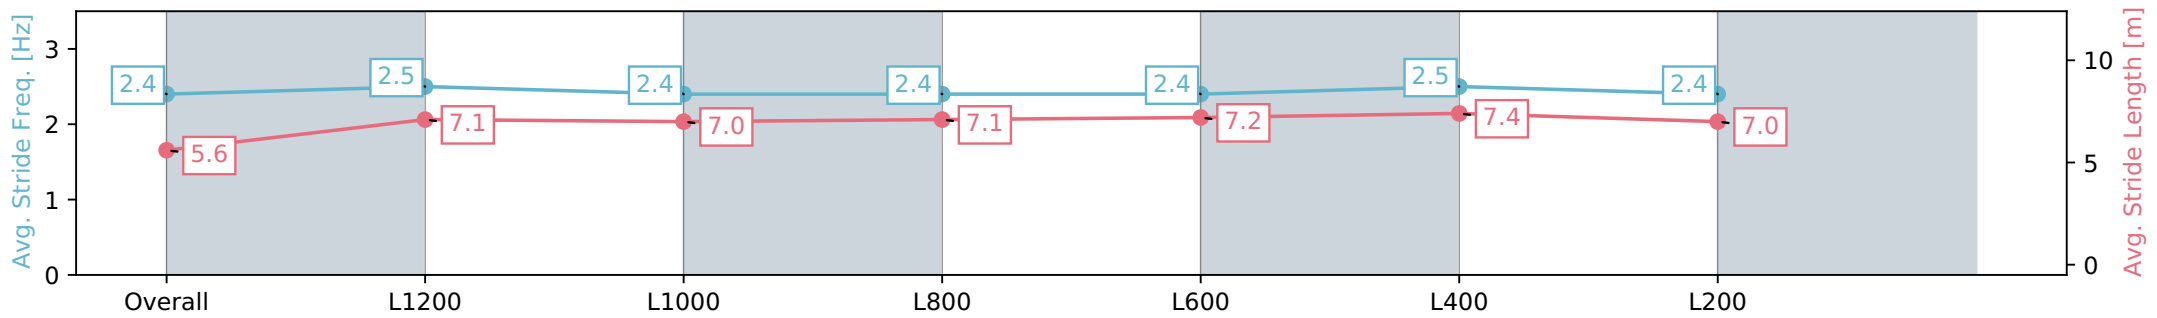

Horse/Jockey Name	MIRIELLA
Finish Rank	11
Fastest Section Time (Section)	0:10.95 (L400)
Top Speed [km/h] (Section)	67.6 (L400)
Race State	Finished

Pukekohe Park NZ - Professional
Race 5: MAVEN BELLE & RHETORICAL SELLING ON
GAVELHOUSE PLUS 1400 - 1400m

20 March 2024 - 4:14PM

Track Rating: Good 4, Weather: Fine, Rail Position: +6m

Section	Overall	L1200	L1000	L800	L600	L400	L200
Section Times	1:24.99 [11] (0:15.27)	1:09.72 [9] (0:11.53)	0:58.19 [8] (0:12.05)	0:46.14 [8] (0:12.01)	0:34.13 [8] (0:11.33)	0:22.80 [8] (0:10.95)	0:11.85 [8] (0:11.85)
Average Speed [km/h]	47.1	62.5	59.5	60.1	64.3	65.7	60.6
Top Speed [km/h]	62.3	63.6	61.0	61.4	67.5	67.6	64.1
Avg. Dist. to Rail [m]	4.9	0.4	0.5	0.6	2.7	4.5	3.6
Avg. Stride Freq. [Hz]	2.4	2.5	2.4	2.4	2.4	2.5	2.4
Avg. Stride Length [m]	5.6	7.1	7.0	7.1	7.2	7.4	7.0

- [ ] Ranking at each section and finish
- -:-:- No data available at this section
- NA No data available