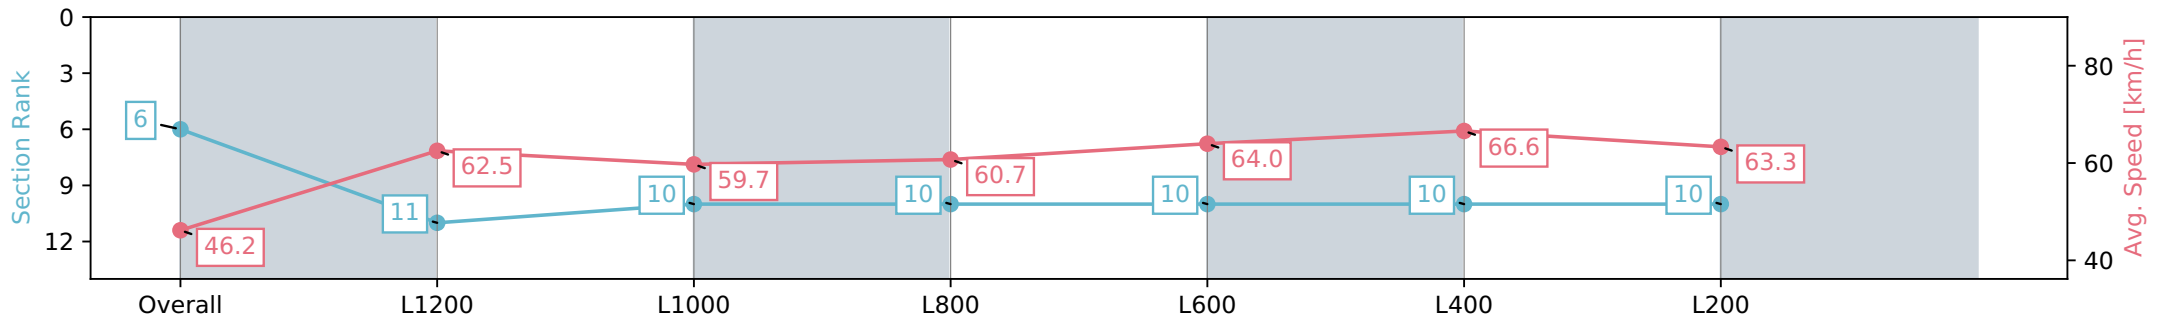

Horse/Jockey Name	ROCHMIE RAY
Finish Rank	6
Fastest Section Time (Section)	0:10.78 (L400)
Top Speed [km/h] (Section)	67.4 (L400)
Race State	Finished

Pukekohe Park NZ - Professional
Race 5: MAVEN BELLE & RHETORICAL SELLING ON
GAVELHOUSE PLUS 1400 - 1400m
20 March 2024 - 4:14PM
Track Rating: Good 4, Weather: Fine, Rail Position: +6m

Section	Overall	L1200	L1000	L800	L600	L400	L200
Section Times	1:24.62 [6] (0:15.57)	1:09.04 [11] (0:11.53)	0:57.51 [10] (0:12.02)	0:45.49 [10] (0:12.01)	0:33.48 [10] (0:11.31)	0:22.17 [10] (0:10.78)	0:11.39 [10] (0:11.39)
Average Speed [km/h]	46.2	62.5	59.7	60.7	64.0	66.6	63.3
Top Speed [km/h]	60.7	63.7	61.8	61.3	67.0	67.4	65.4
Avg. Dist. to Rail [m]	5.4	0.3	0.7	1.2	1.8	5.8	6.8
Avg. Stride Freq. [Hz]	2.1	2.2	2.1	2.1	2.2	2.2	2.2
Avg. Stride Length [m]	6.2	8.0	7.7	7.5	7.6	7.9	7.7

- [ ] Ranking at each section and finish
- -:-:- No data available at this section
- NA No data available