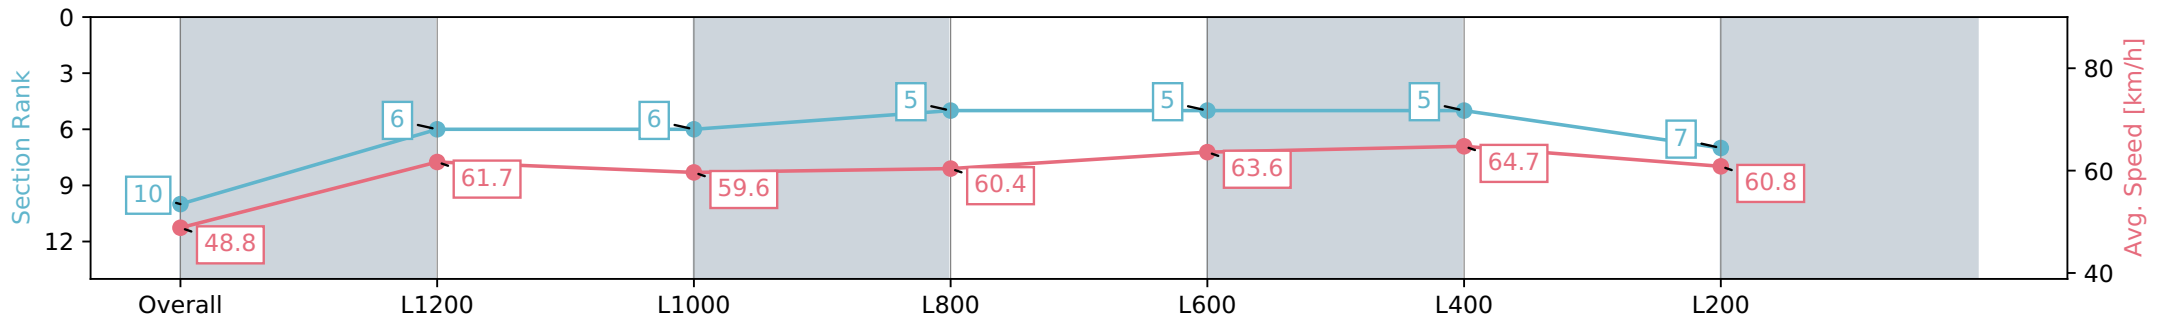

Horse/Jockey Name	PILLAR OF SOCIETY
Finish Rank	10
Fastest Section Time (Section)	0:11.11 (L400)
Top Speed [km/h] (Section)	66.8 (L400)
Race State	Finished

Pukekohe Park NZ - Professional
Race 5: MAVEN BELLE & RHETORICAL SELLING ON
GAVELHOUSE PLUS 1400 - 1400m
20 March 2024 - 4:14PM
Track Rating: Good 4, Weather: Fine, Rail Position: +6m

Section	Overall	L1200	L1000	L800	L600	L400	L200
Section Times	1:24.90 [10] (0:14.77)	1:10.13 [6] (0:11.65)	0:58.48 [6] (0:12.03)	0:46.45 [5] (0:12.09)	0:34.36 [5] (0:11.43)	0:22.93 [5] (0:11.11)	0:11.82 [7] (0:11.82)
Average Speed [km/h]	48.8	61.7	59.6	60.4	63.6	64.7	60.8
Top Speed [km/h]	62.0	63.1	60.6	61.1	66.7	66.8	62.7
Avg. Dist. to Rail [m]	0.8	0.3	0.4	1.5	3.1	4.1	3.7
Avg. Stride Freq. [Hz]	2.2	2.2	2.1	2.1	2.2	2.2	2.2
Avg. Stride Length [m]	6.3	7.9	7.8	7.9	7.9	8.0	7.7

- [ ] Ranking at each section and finish
- -:-:- No data available at this section
- NA No data available