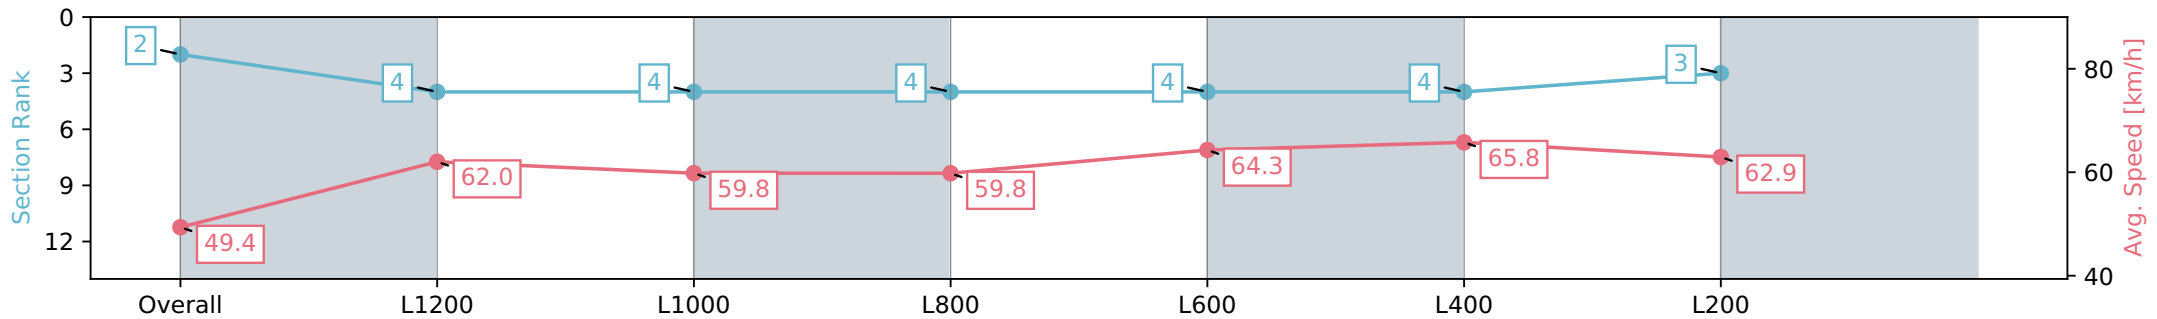

Horse/Jockey Name	LERADO
Finish Rank	2
Fastest Section Time (Section)	0:10.96 (L400)
Top Speed [km/h] (Section)	67.4 (L600)
Race State	Finished

Pukekohe Park NZ - Professional
Race 5: MAVEN BELLE & RHETORICAL SELLING ON
GAVELHOUSE PLUS 1400 - 1400m

20 March 2024 - 4:14PM

Track Rating: Good 4, Weather: Fine, Rail Position: +6m

Section	Overall	L1200	L1000	L800	L600	L400	L200
Section Times	1:24.11 [2] (0:14.57)	1:09.53 [4] (0:11.60)	0:57.93 [4] (0:12.11)	0:45.82 [4] (0:12.11)	0:33.71 [4] (0:11.28)	0:22.43 [4] (0:10.96)	0:11.47 [3] (0:11.47)
Average Speed [km/h]	49.4	62.0	59.8	59.8	64.3	65.8	62.9
Top Speed [km/h]	65.3	64.2	60.5	60.8	67.4	67.1	64.2
Avg. Dist. to Rail [m]	4.6	0.9	0.4	1.2	3.2	5.0	5.3
Avg. Stride Freq. [Hz]	2.3	2.5	2.4	2.4	2.5	2.5	2.5
Avg. Stride Length [m]	5.9	7.0	7.0	7.0	7.2	7.2	6.9

[ ] Ranking at each section and finish
-:-:- No data available at this section
NA No data available