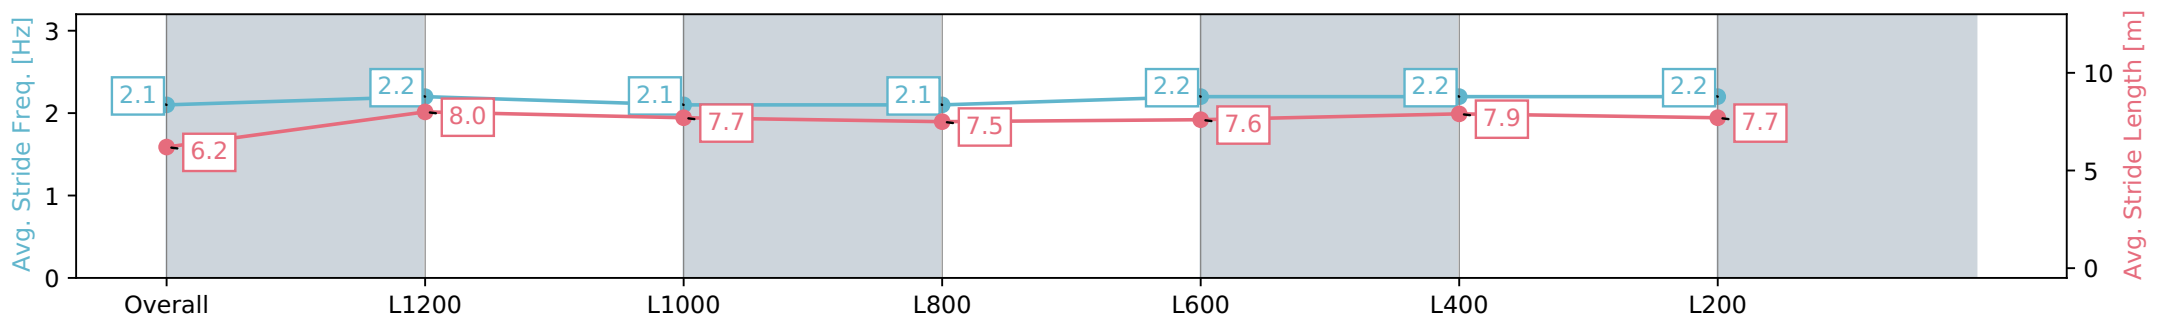

Horse/Jockey Name	ROCHMIE RAY
Finish Rank	6
Fastest Section Time (Section)	0:10.78 (L400)
Top Speed [km/h] (Section)	67.4 (L400)
Race State	Finished

Pukekohe Park NZ - Professional
Race 5: MAVEN BELLE & RHETORICAL SELLING ON
GAVELHOUSE PLUS 1400 - 1400m
20 March 2024 - 4:14PM
Track Rating: Good 4, Weather: Fine, Rail Position: +6m

Section	Overall	L1200	L1000	L800	L600	L400	L200
Section Times	1:24.62 [6] (0:15.57)	1:09.04 [11] (0:11.53)	0:57.51 [10] (0:12.02)	0:45.49 [10] (0:12.01)	0:33.48 [10] (0:11.31)	0:22.17 [10] (0:10.78)	0:11.39 [10] (0:11.39)
Average Speed [km/h]	46.2	62.5	59.7	60.7	64.0	66.6	63.3
Top Speed [km/h]	60.7	63.7	61.8	61.3	67.0	67.4	65.4
Avg. Dist. to Rail [m]	5.4	0.3	0.7	1.2	1.8	5.8	6.8
Avg. Stride Freq. [Hz]	2.1	2.2	2.1	2.1	2.2	2.2	2.2
Avg. Stride Length [m]	6.2	8.0	7.7	7.5	7.6	7.9	7.7

- [ ] Ranking at each section and finish
- -:-:- No data available at this section
- NA No data available