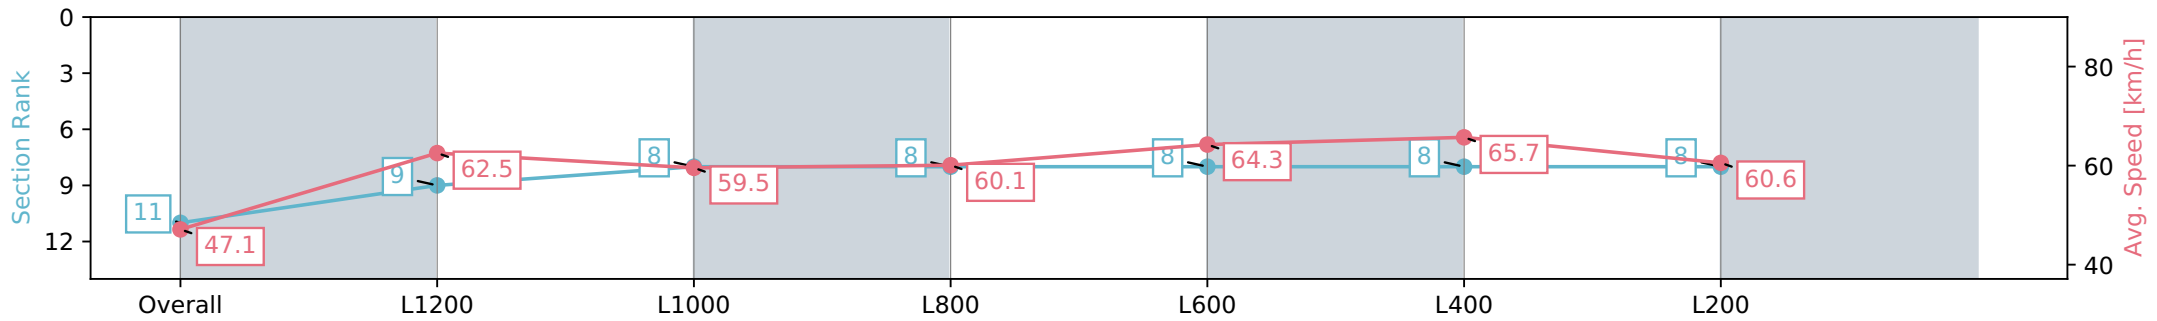

Horse/Jockey Name	MIRIELLA
Finish Rank	11
Fastest Section Time (Section)	0:10.95 (L400)
Top Speed [km/h] (Section)	67.6 (L400)
Race State	Finished

Pukekohe Park NZ - Professional
Race 5: MAVEN BELLE & RHETORICAL SELLING ON
GAVELHOUSE PLUS 1400 - 1400m

20 March 2024 - 4:14PM

Track Rating: Good 4, Weather: Fine, Rail Position: +6m

Section	Overall	L1200	L1000	L800	L600	L400	L200
Section Times	1:24.99 [11] (0:15.27)	1:09.72 [9] (0:11.53)	0:58.19 [8] (0:12.05)	0:46.14 [8] (0:12.01)	0:34.13 [8] (0:11.33)	0:22.80 [8] (0:10.95)	0:11.85 [8] (0:11.85)
Average Speed [km/h]	47.1	62.5	59.5	60.1	64.3	65.7	60.6
Top Speed [km/h]	62.3	63.6	61.0	61.4	67.5	67.6	64.1
Avg. Dist. to Rail [m]	4.9	0.4	0.5	0.6	2.7	4.5	3.6
Avg. Stride Freq. [Hz]	2.4	2.5	2.4	2.4	2.4	2.5	2.4
Avg. Stride Length [m]	5.6	7.1	7.0	7.1	7.2	7.4	7.0

- [ ] Ranking at each section and finish
- -:-:- No data available at this section
- NA No data available