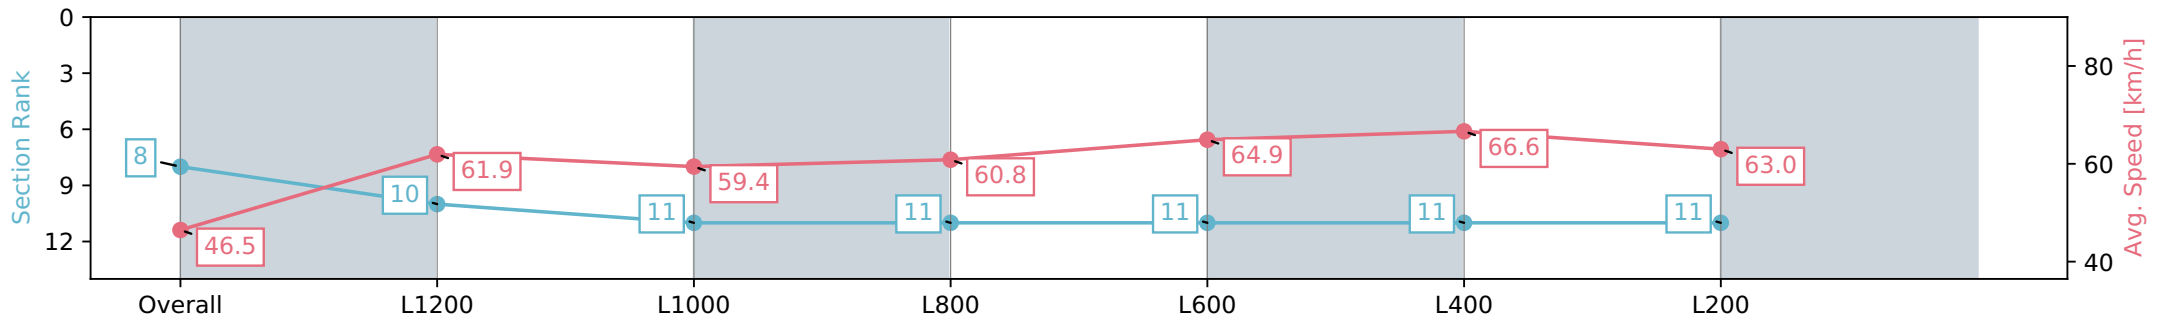

Horse/Jockey Name	ROYAL SECRETARIAT
Finish Rank	8
Fastest Section Time (Section)	0:10.80 (L400)
Top Speed [km/h] (Section)	67.8 (L600)
Race State	Finished

Pukekohe Park NZ - Professional
Race 5: MAVEN BELLE & RHETORICAL SELLING ON
GAVELHOUSE PLUS 1400 - 1400m
20 March 2024 - 4:14PM
Track Rating: Good 4, Weather: Fine, Rail Position: +6m

Section	Overall	L1200	L1000	L800	L600	L400	L200
Section Times	1:24.70 [8] (0:15.54)	1:09.16 [10] (0:11.61)	0:57.55 [11] (0:12.14)	0:45.41 [11] (0:11.93)	0:33.48 [11] (0:11.26)	0:22.22 [11] (0:10.80)	0:11.42 [11] (0:11.42)
Average Speed [km/h]	46.5	61.9	59.4	60.8	64.9	66.6	63.0
Top Speed [km/h]	60.8	63.6	60.9	62.3	67.8	67.8	65.2
Avg. Dist. to Rail [m]	5.8	0.6	0.6	1.6	4.7	9.2	9.5
Avg. Stride Freq. [Hz]	2.2	2.3	2.2	2.3	2.4	2.4	2.4
Avg. Stride Length [m]	6.0	7.5	7.4	7.5	7.7	7.6	7.3

- [ ] Ranking at each section and finish
- -:-:- No data available at this section
- NA No data available