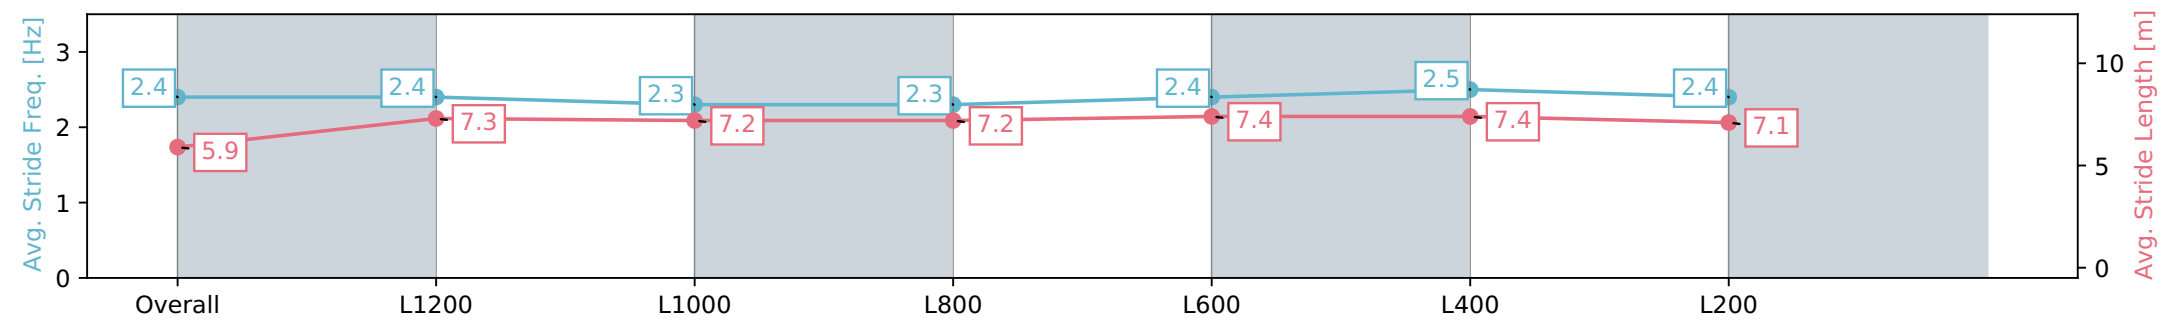

Pukekohe Park NZ - Professional
 Race 5: MAVEN BELLE & RHETORICAL SELLING ON
 GAVELHOUSE PLUS 1400 - 1400m
 20 March 2024 - 4:14PM
 Track Rating: Good 4, Weather: Fine, Rail Position: +6m

Section	Overall	L1200	L1000	L800	L600	L400	L200
Section Times	1:24.45 [5] (0:14.37)	1:10.08 [1] (0:11.59)	0:58.49 [1] (0:12.10)	0:46.39 [1] (0:12.15)	0:34.24 [1] (0:11.35)	0:22.89 [1] (0:11.02)	0:11.87 [1] (0:11.87)
Average Speed [km/h]	50.2	62.1	59.1	59.2	63.5	65.3	60.6
Top Speed [km/h]	64.0	64.2	60.0	60.4	65.4	66.5	62.8
Avg. Dist. to Rail [m]	2.3	0.8	1.3	0.6	0.7	2.3	2.0
Avg. Stride Freq. [Hz]	2.4	2.4	2.3	2.3	2.4	2.5	2.4
Avg. Stride Length [m]	5.9	7.3	7.2	7.2	7.4	7.4	7.1