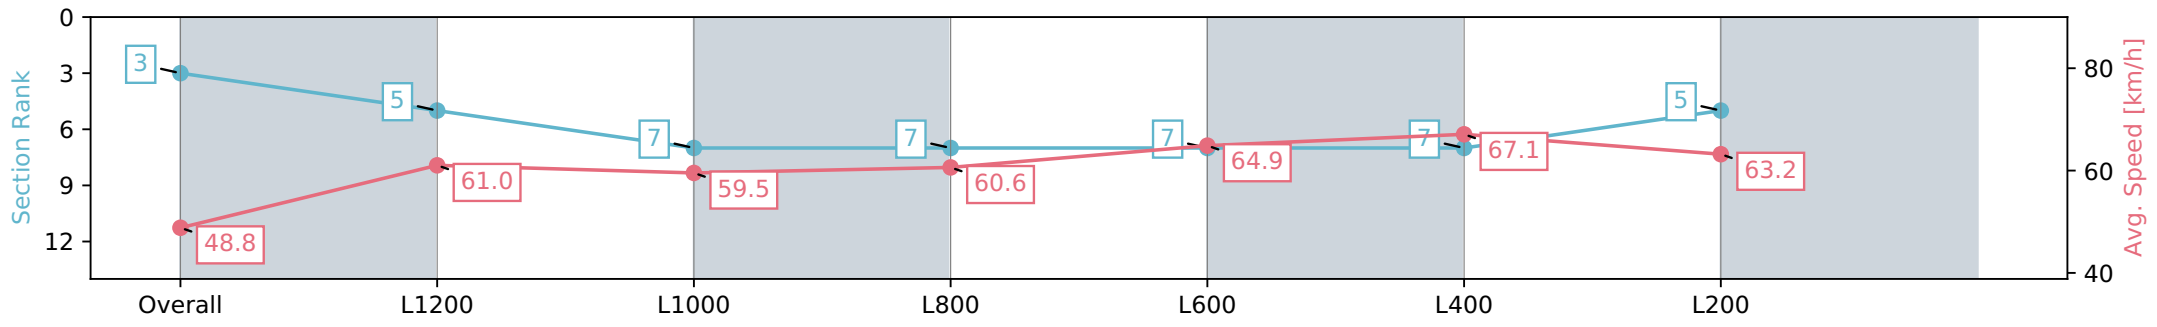

Horse/Jockey Name	VINO VALENTINO
Finish Rank	3
Fastest Section Time (Section)	0:10.74 (L400)
Top Speed [km/h] (Section)	68.1 (L400)
Race State	Finished

Pukekohe Park NZ - Professional
Race 5: MAVEN BELLE & RHETORICAL SELLING ON
GAVELHOUSE PLUS 1400 - 1400m
20 March 2024 - 4:14PM
Track Rating: Good 4, Weather: Fine, Rail Position: +6m

Section	Overall	L1200	L1000	L800	L600	L400	L200
Section Times	1:24.14 [3] (0:14.75)	1:09.39 [5] (0:11.80)	0:57.59 [7] (0:12.15)	0:45.44 [7] (0:12.06)	0:33.38 [7] (0:11.26)	0:22.12 [7] (0:10.74)	0:11.38 [5] (0:11.38)
Average Speed [km/h]	48.8	61.0	59.5	60.6	64.9	67.1	63.2
Top Speed [km/h]	62.0	62.4	60.4	61.1	67.8	68.1	65.0
Avg. Dist. to Rail [m]	3.0	0.7	0.9	2.2	4.8	6.9	6.8
Avg. Stride Freq. [Hz]	2.3	2.3	2.3	2.2	2.4	2.5	2.4
Avg. Stride Length [m]	5.9	7.4	7.4	7.5	7.6	7.6	7.3

- [ ] Ranking at each section and finish
- -:-:- No data available at this section
- NA No data available