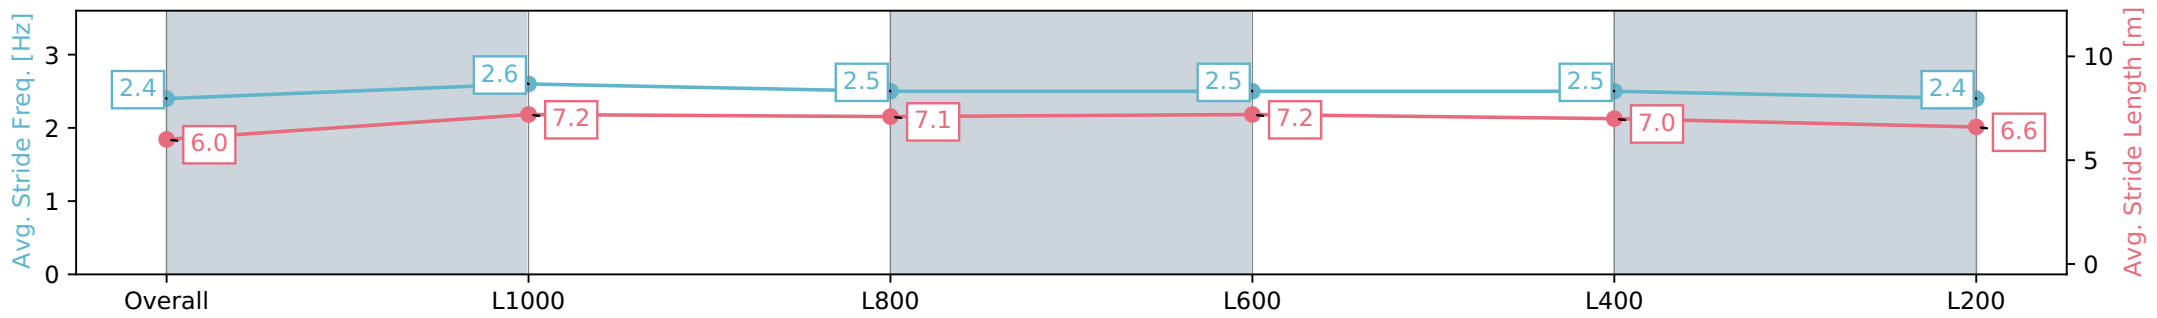

Horse/Jockey Name	SUPER DAILO
Finish Rank	6
Fastest Section Time (Section)	0:10.98 (L1000)
Top Speed [km/h] (Section)	66.7 (L1000)
Race State	Finished

Pukekohe Park NZ - Professional
Race 4: DUNSTAN HORSEFEEDS 1200 - 1200m
20 March 2024 - 3:44PM
Track Rating: Good 4, Weather: Fine, Rail Position: +6m

Section	Overall	L1000	L800	L600	L400	L200
Section Times	1:11.18 [6] (0:14.02)	0:57.16 [3] (0:10.98)	0:46.18 [3] (0:11.15)	0:35.03 [3] (0:11.19)	0:23.84 [3] (0:11.39)	0:12.45 [4] (0:12.45)
Average Speed [km/h]	51.5	66.1	65.6	65.2	63.3	57.9
Top Speed [km/h]	65.3	66.7	66.2	65.8	65.7	60.0
Avg. Dist. to Rail [m]	6.6	1.9	2.5	3.3	5.1	5.1
Avg. Stride Freq. [Hz]	2.4	2.6	2.5	2.5	2.5	2.4
Avg. Stride Length [m]	6.0	7.2	7.1	7.2	7.0	6.6

Report Created: Wed 20 March 2024 14:39:36 GMT+11 (Note: Timing is based on positional data)

- [ ] Ranking at each section and finish
- -:-:- No data available at this section
- NA No data available