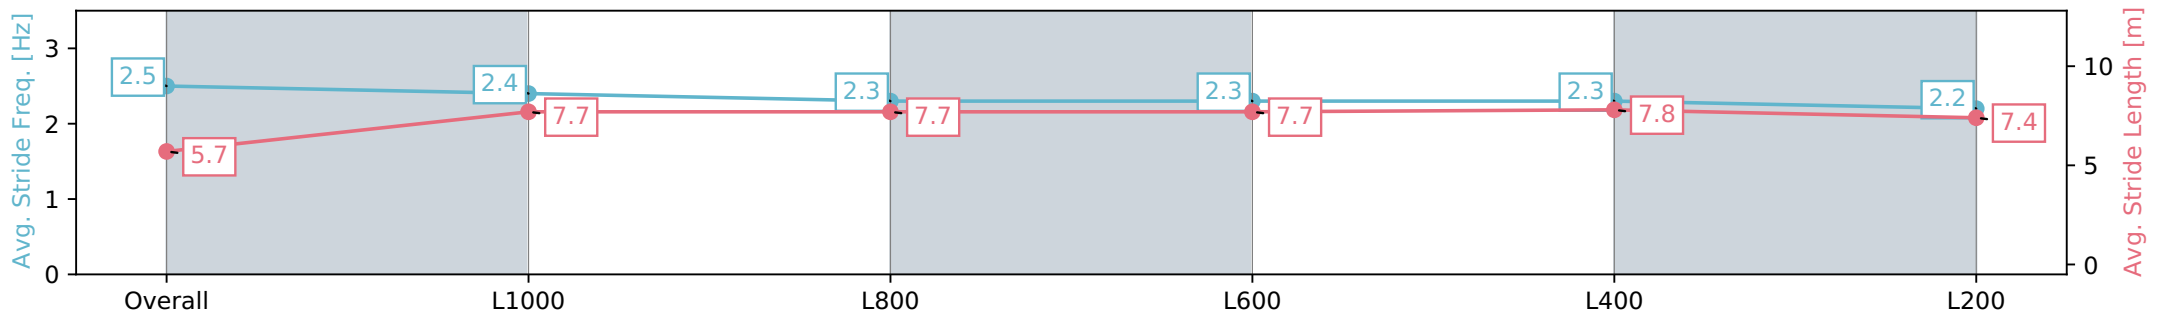

Pukekohe Park NZ - Professional
 Race 4: DUNSTAN HORSEFEEDS 1200 - 1200m
 20 March 2024 - 3:44PM
 Track Rating: Good 4, Weather: Fine, Rail Position: +6m

Section	Overall	L1000	L800	L600	L400	L200
Section Times	1:10.53 [1] (0:14.15)	0:56.38 [6] (0:10.90)	0:45.48 [4] (0:11.16)	0:34.32 [4] (0:11.19)	0:23.13 [5] (0:11.15)	0:11.98 [2] (0:11.98)
Average Speed [km/h]	51.1	66.1	64.9	64.9	64.6	59.9
Top Speed [km/h]	65.4	67.0	66.1	66.7	67.0	62.5
Avg. Dist. to Rail [m]	0.6	0.5	1.3	1.8	2.2	2.9
Avg. Stride Freq. [Hz]	2.5	2.4	2.3	2.3	2.3	2.2
Avg. Stride Length [m]	5.7	7.7	7.7	7.7	7.8	7.4