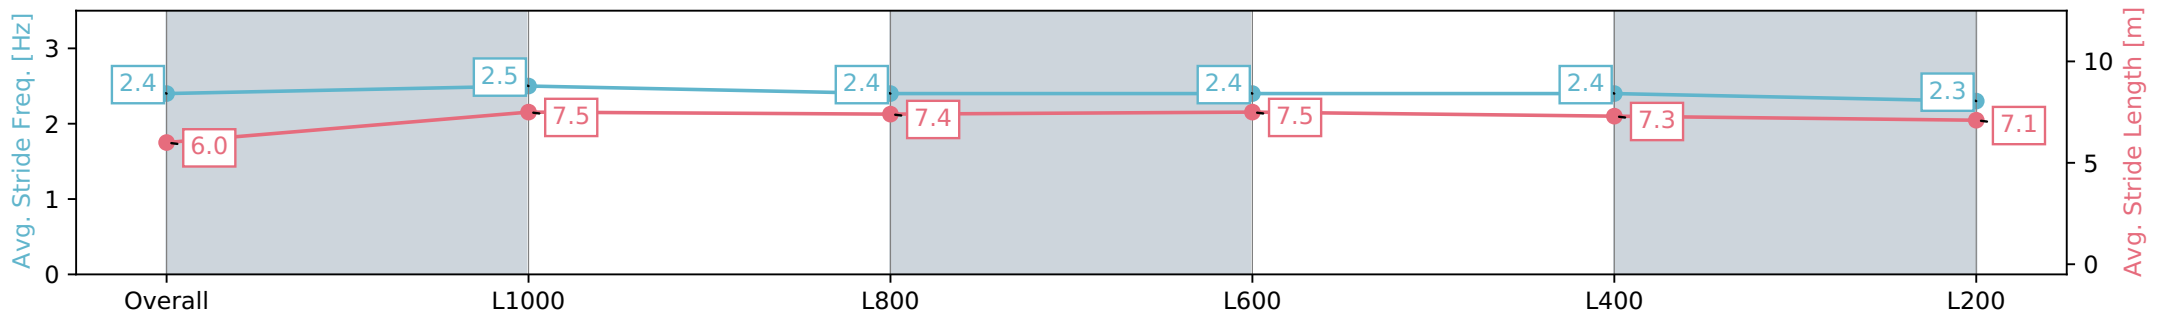

Pukekohe Park NZ - Professional
 Race 4: DUNSTAN HORSEFEEDS 1200 - 1200m
 20 March 2024 - 3:44PM
 Track Rating: Good 4, Weather: Fine, Rail Position: +6m

Section	Overall	L1000	L800	L600	L400	L200
Section Times	1:10.54 [2] (0:13.82)	0:56.72 [1] (0:10.95)	0:45.77 [2] (0:11.14)	0:34.63 [2] (0:11.17)	0:23.46 [2] (0:11.28)	0:12.18 [1] (0:12.18)
Average Speed [km/h]	52.2	66.3	64.8	64.8	63.9	59.0
Top Speed [km/h]	68.1	67.8	65.7	65.8	66.2	60.6
Avg. Dist. to Rail [m]	6.2	1.2	1.1	2.0	2.7	4.2
Avg. Stride Freq. [Hz]	2.4	2.5	2.4	2.4	2.4	2.3
Avg. Stride Length [m]	6.0	7.5	7.4	7.5	7.3	7.1