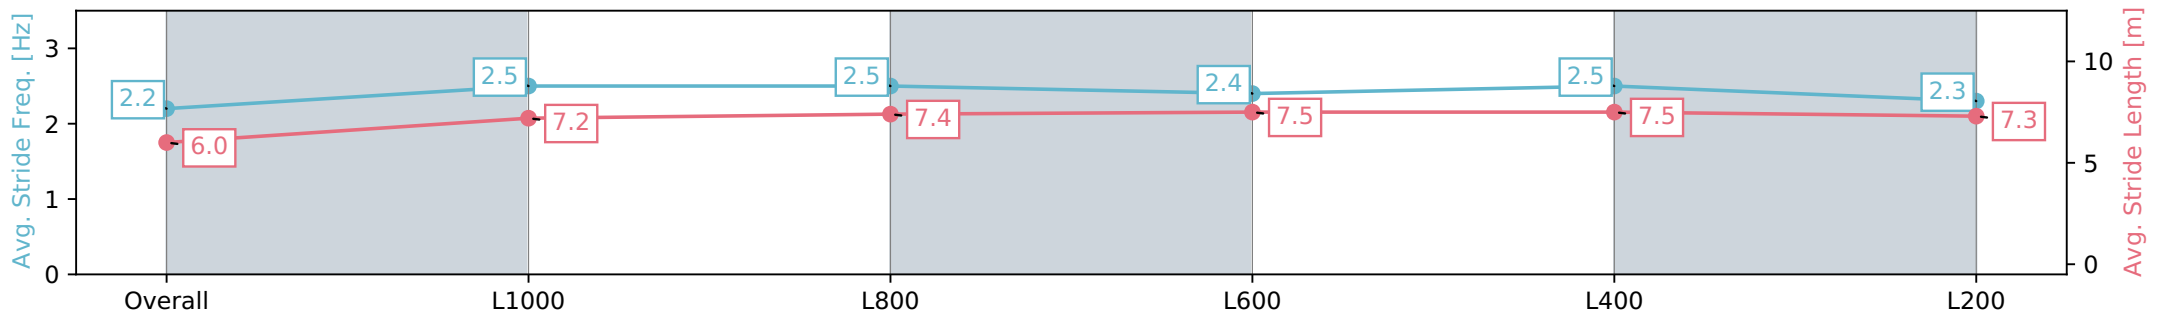

Horse/Jockey Name	BEALEY VALLEY
Finish Rank	3
Fastest Section Time (Section)	0:10.78 (L400)
Top Speed [km/h] (Section)	69.3 (L400)
Race State	Finished

Pukekohe Park NZ - Professional
Race 4: DUNSTAN HORSEFEEDS 1200 - 1200m
20 March 2024 - 3:44PM
Track Rating: Good 4, Weather: Fine, Rail Position: +6m

Section	Overall	L1000	L800	L600	L400	L200
Section Times	1:10.60 [3] (0:14.84)	0:55.76 [10] (0:10.90)	0:44.86 [10] (0:11.15)	0:33.71 [10] (0:11.20)	0:22.51 [10] (0:10.78)	0:11.73 [6] (0:11.73)
Average Speed [km/h]	48.6	66.4	65.8	65.2	66.9	61.4
Top Speed [km/h]	64.1	67.1	67.0	67.8	69.3	63.5
Avg. Dist. to Rail [m]	6.9	0.8	3.2	4.4	7.1	5.9
Avg. Stride Freq. [Hz]	2.2	2.5	2.5	2.4	2.5	2.3
Avg. Stride Length [m]	6.0	7.2	7.4	7.5	7.5	7.3

Report Created: Wed 20 March 2024 14:39:27 GMT+11 (Note: Timing is based on positional data)

- [ ] Ranking at each section and finish
- -:-:- No data available at this section
- NA No data available