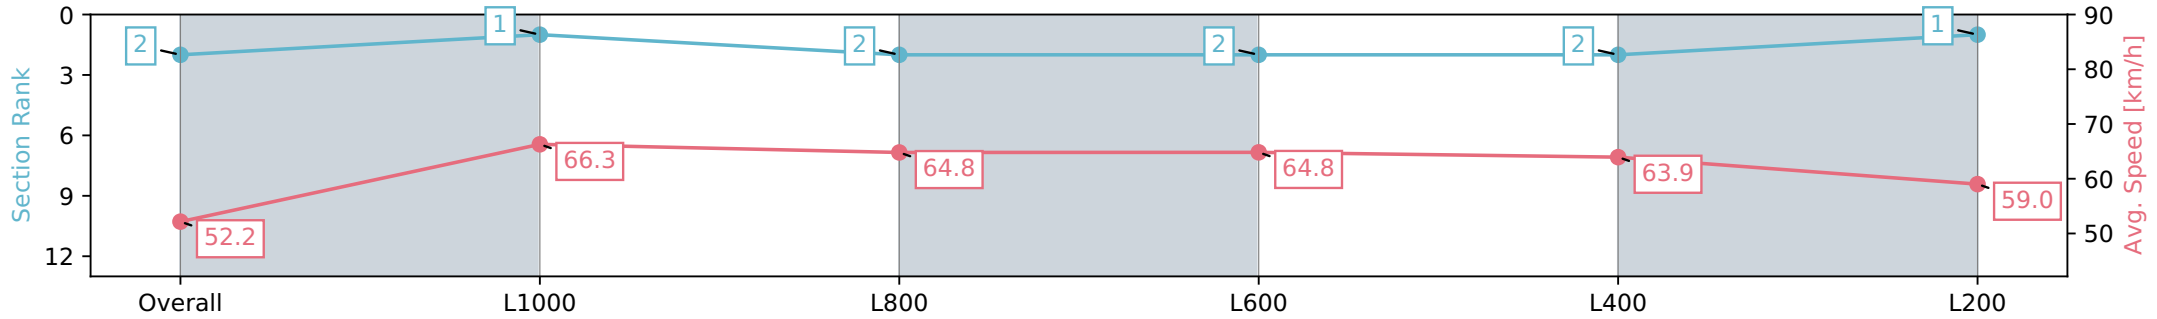

Pukekohe Park NZ - Professional
 Race 4: DUNSTAN HORSEFEEDS 1200 - 1200m
 20 March 2024 - 3:44PM
 Track Rating: Good 4, Weather: Fine, Rail Position: +6m

Section	Overall	L1000	L800	L600	L400	L200
Section Times	1:10.54 [2] (0:13.82)	0:56.72 [1] (0:10.95)	0:45.77 [2] (0:11.14)	0:34.63 [2] (0:11.17)	0:23.46 [2] (0:11.28)	0:12.18 [1] (0:12.18)
Average Speed [km/h]	52.2	66.3	64.8	64.8	63.9	59.0
Top Speed [km/h]	68.1	67.8	65.7	65.8	66.2	60.6
Avg. Dist. to Rail [m]	6.2	1.2	1.1	2.0	2.7	4.2
Avg. Stride Freq. [Hz]	2.4	2.5	2.4	2.4	2.4	2.3
Avg. Stride Length [m]	6.0	7.5	7.4	7.5	7.3	7.1