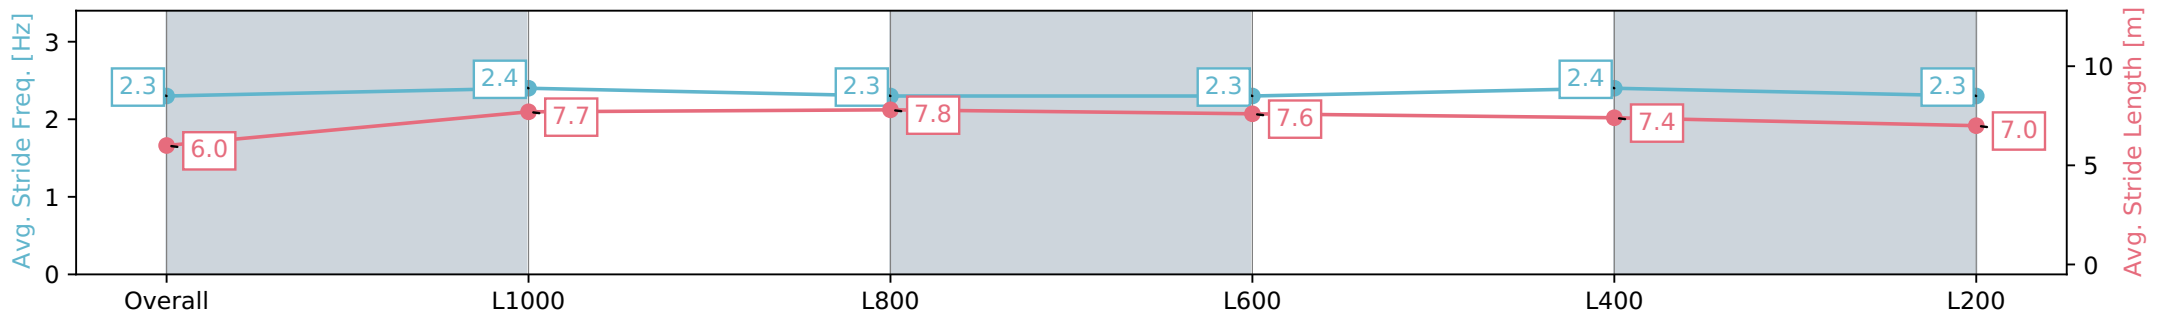

Horse/Jockey Name	TOP CARD
Finish Rank	7
Fastest Section Time (Section)	0:10.84 (L1000)
Top Speed [km/h] (Section)	67.3 (L1000)
Race State	Finished

Pukekohe Park NZ - Professional
Race 4: DUNSTAN HORSEFEEDS 1200 - 1200m
20 March 2024 - 3:44PM
Track Rating: Good 4, Weather: Fine, Rail Position: +6m

Section	Overall	L1000	L800	L600	L400	L200
Section Times	1:11.43 [7] (0:14.39)	0:57.04 [7] (0:10.84)	0:46.20 [6] (0:11.09)	0:35.11 [6] (0:11.30)	0:23.81 [6] (0:11.42)	0:12.39 [8] (0:12.39)
Average Speed [km/h]	50.0	66.3	65.3	64.3	63.2	57.9
Top Speed [km/h]	63.8	67.3	66.6	65.1	65.1	61.2
Avg. Dist. to Rail [m]	1.9	0.4	0.9	3.0	2.5	0.9
Avg. Stride Freq. [Hz]	2.3	2.4	2.3	2.3	2.4	2.3
Avg. Stride Length [m]	6.0	7.7	7.8	7.6	7.4	7.0

Report Created: Wed 20 March 2024 14:39:38 GMT+11 (Note: Timing is based on positional data)

- [ ] Ranking at each section and finish
- -:-:- No data available at this section
- NA No data available