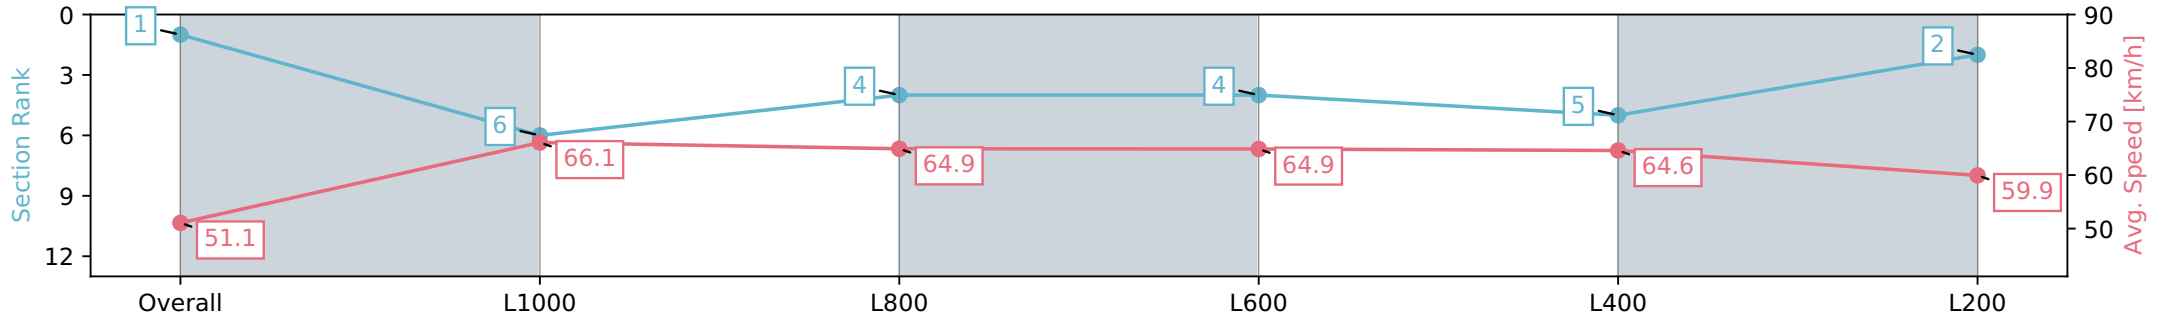

Pukekohe Park NZ - Professional
 Race 4: DUNSTAN HORSEFEEDS 1200 - 1200m
 20 March 2024 - 3:44PM
 Track Rating: Good 4, Weather: Fine, Rail Position: +6m

Section	Overall	L1000	L800	L600	L400	L200
Section Times	1:10.53 [1] (0:14.15)	0:56.38 [6] (0:10.90)	0:45.48 [4] (0:11.16)	0:34.32 [4] (0:11.19)	0:23.13 [5] (0:11.15)	0:11.98 [2] (0:11.98)
Average Speed [km/h]	51.1	66.1	64.9	64.9	64.6	59.9
Top Speed [km/h]	65.4	67.0	66.1	66.7	67.0	62.5
Avg. Dist. to Rail [m]	0.6	0.5	1.3	1.8	2.2	2.9
Avg. Stride Freq. [Hz]	2.5	2.4	2.3	2.3	2.3	2.2
Avg. Stride Length [m]	5.7	7.7	7.7	7.7	7.8	7.4