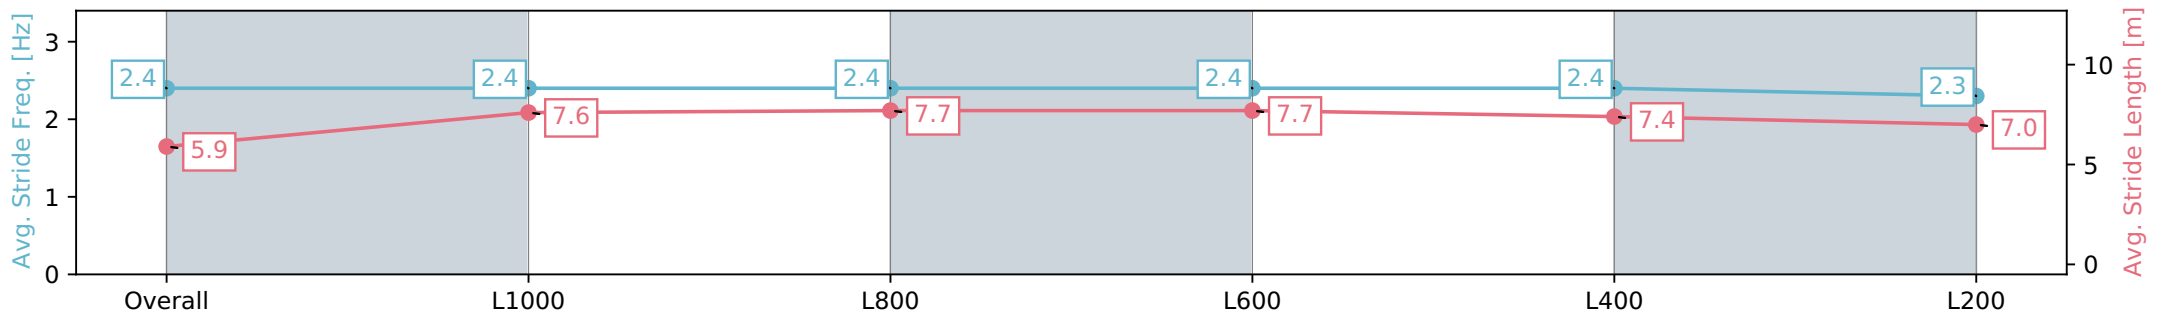

Horse/Jockey Name	VOLKNER
Finish Rank	5
Fastest Section Time (Section)	0:10.95 (L1000)
Top Speed [km/h] (Section)	67.0 (L1000)
Race State	Finished

Pukekohe Park NZ - Professional
Race 4: DUNSTAN HORSEFEEDS 1200 - 1200m
20 March 2024 - 3:44PM
Track Rating: Good 4, Weather: Fine, Rail Position: +6m

Section	Overall	L1000	L800	L600	L400	L200
Section Times	1:11.06 [5] (0:14.12)	0:56.94 [4] (0:10.95)	0:45.99 [5] (0:11.14)	0:34.85 [5] (0:11.16)	0:23.69 [4] (0:11.38)	0:12.31 [5] (0:12.31)
Average Speed [km/h]	51.1	65.9	65.2	64.9	63.4	58.5
Top Speed [km/h]	64.0	67.0	66.3	66.4	66.0	59.9
Avg. Dist. to Rail [m]	0.8	0.4	1.7	2.0	3.5	2.7
Avg. Stride Freq. [Hz]	2.4	2.4	2.4	2.4	2.4	2.3
Avg. Stride Length [m]	5.9	7.6	7.7	7.7	7.4	7.0

Report Created: Wed 20 March 2024 14:39:32 GMT+11 (Note: Timing is based on positional data)

- [ ] Ranking at each section and finish
- -:-:- No data available at this section
- NA No data available