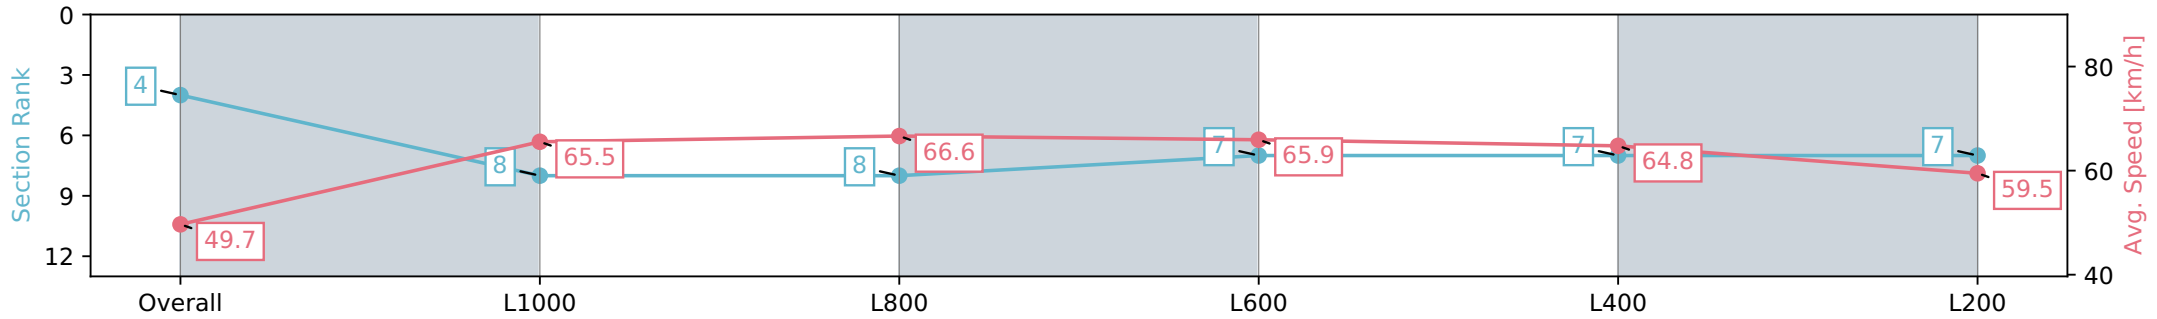

Horse/Jockey Name	SUPER SCHEME
Finish Rank	4
Fastest Section Time (Section)	0:11.00 (L800)
Top Speed [km/h] (Section)	67.9 (L800)
Race State	Finished

Pukekohe Park NZ - Professional
Race 4: DUNSTAN HORSEFEEDS 1200 - 1200m
20 March 2024 - 3:44PM
Track Rating: Good 4, Weather: Fine, Rail Position: +6m

Section	Overall	L1000	L800	L600	L400	L200
Section Times	1:11.02 [4] (0:14.53)	0:56.49 [8] (0:11.15)	0:45.34 [8] (0:11.00)	0:34.34 [7] (0:11.10)	0:23.24 [7] (0:11.11)	0:12.13 [7] (0:12.13)
Average Speed [km/h]	49.7	65.5	66.6	65.9	64.8	59.5
Top Speed [km/h]	64.7	67.1	67.9	66.8	66.7	62.6
Avg. Dist. to Rail [m]	6.6	2.4	3.6	4.6	6.4	6.5
Avg. Stride Freq. [Hz]	2.3	2.5	2.6	2.6	2.5	2.4
Avg. Stride Length [m]	5.9	7.2	7.2	7.1	7.2	6.9

- [ ] Ranking at each section and finish
- -:-:- No data available at this section
- NA No data available