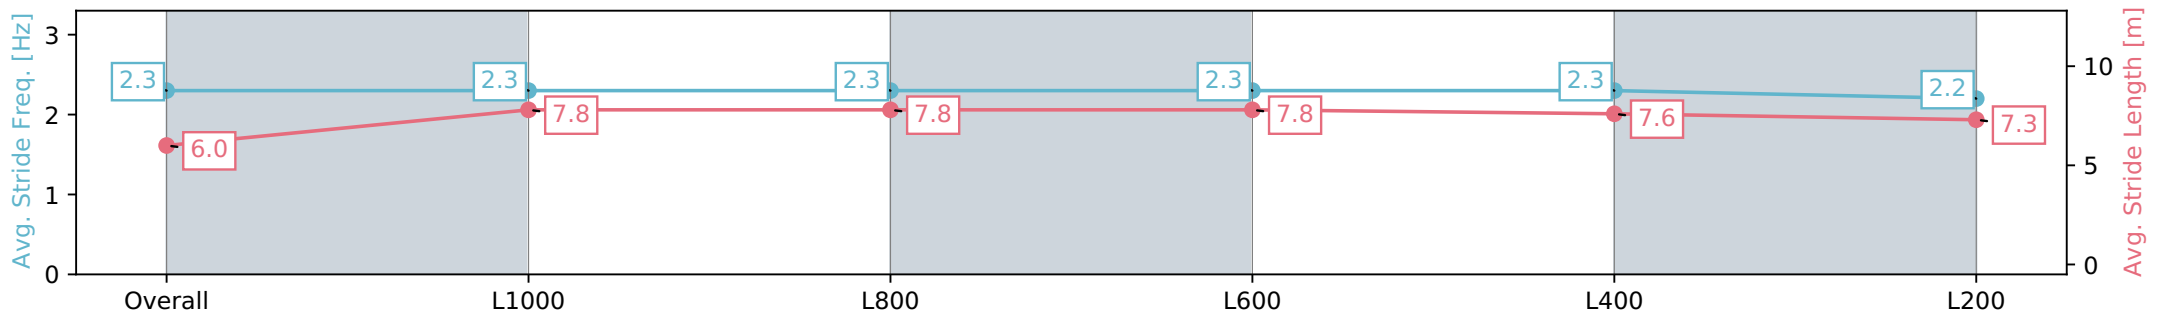

Horse/Jockey Name	MATAHIWI
Finish Rank	10
Fastest Section Time (Section)	0:11.01 (L800)
Top Speed [km/h] (Section)	67.1 (L800)
Race State	Finished

Pukekohe Park NZ - Professional
Race 4: DUNSTAN HORSEFEEDS 1200 - 1200m
20 March 2024 - 3:44PM
Track Rating: Good 4, Weather: Fine, Rail Position: +6m

Section	Overall	L1000	L800	L600	L400	L200
Section Times	1:12.17 [10] (0:14.60)	0:57.57 [9] (0:11.08)	0:46.49 [8] (0:11.01)	0:35.48 [8] (0:11.26)	0:24.22 [8] (0:11.50)	0:12.72 [10] (0:12.72)
Average Speed [km/h]	49.3	65.3	65.7	63.9	62.5	56.8
Top Speed [km/h]	63.2	66.9	67.1	65.2	64.7	60.4
Avg. Dist. to Rail [m]	2.5	0.5	0.9	1.0	1.5	2.2
Avg. Stride Freq. [Hz]	2.3	2.3	2.3	2.3	2.3	2.2
Avg. Stride Length [m]	6.0	7.8	7.8	7.8	7.6	7.3

Report Created: Wed 20 March 2024 14:39:47 GMT+11 (Note: Timing is based on positional data)

- [ ] Ranking at each section and finish
- -:-:- No data available at this section
- NA No data available