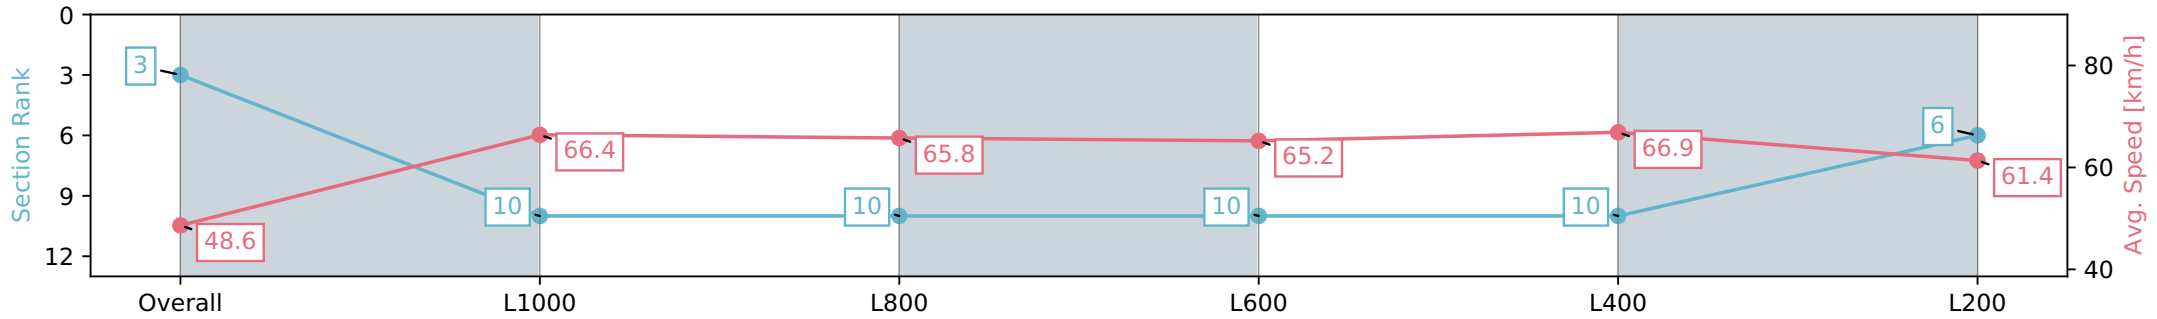

Horse/Jockey Name	BEALEY VALLEY
Finish Rank	3
Fastest Section Time (Section)	0:10.78 (L400)
Top Speed [km/h] (Section)	69.3 (L400)
Race State	Finished

Pukekohe Park NZ - Professional
Race 4: DUNSTAN HORSEFEEDS 1200 - 1200m
20 March 2024 - 3:44PM
Track Rating: Good 4, Weather: Fine, Rail Position: +6m

Section	Overall	L1000	L800	L600	L400	L200
Section Times	1:10.60 [3] (0:14.84)	0:55.76 [10] (0:10.90)	0:44.86 [10] (0:11.15)	0:33.71 [10] (0:11.20)	0:22.51 [10] (0:10.78)	0:11.73 [6] (0:11.73)
Average Speed [km/h]	48.6	66.4	65.8	65.2	66.9	61.4
Top Speed [km/h]	64.1	67.1	67.0	67.8	69.3	63.5
Avg. Dist. to Rail [m]	6.9	0.8	3.2	4.4	7.1	5.9
Avg. Stride Freq. [Hz]	2.2	2.5	2.5	2.4	2.5	2.3
Avg. Stride Length [m]	6.0	7.2	7.4	7.5	7.5	7.3

Report Created: Wed 20 March 2024 14:39:27 GMT+11 (Note: Timing is based on positional data)

- [ ] Ranking at each section and finish
- -:-:- No data available at this section
- NA No data available