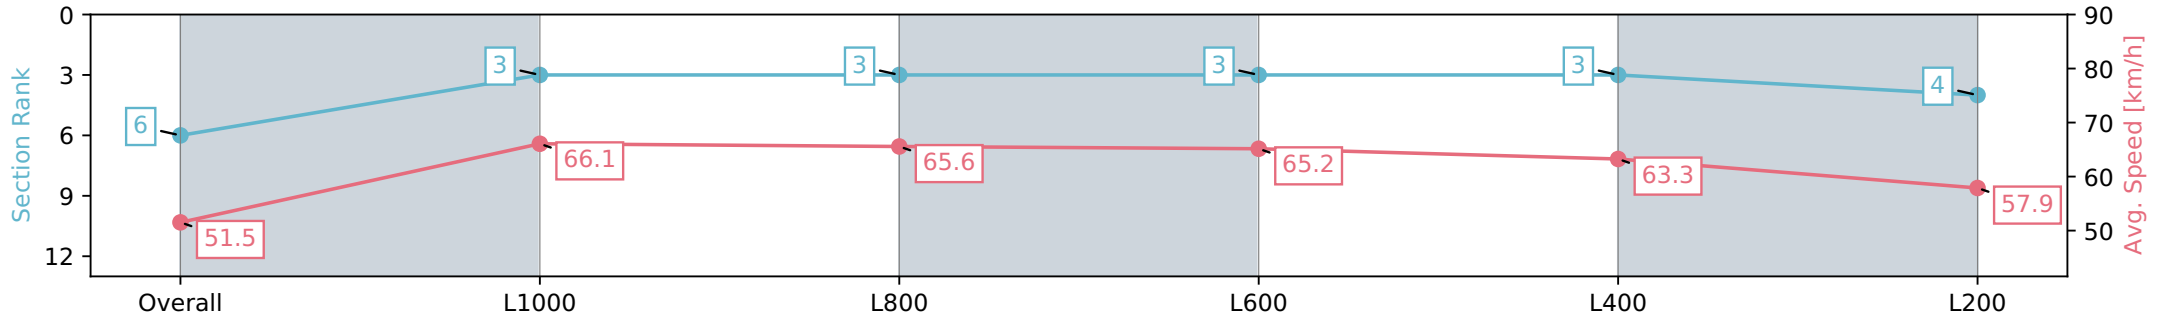

Horse/Jockey Name	SUPER DAILO
Finish Rank	6
Fastest Section Time (Section)	0:10.98 (L1000)
Top Speed [km/h] (Section)	66.7 (L1000)
Race State	Finished

Pukekohe Park NZ - Professional
Race 4: DUNSTAN HORSEFEEDS 1200 - 1200m
20 March 2024 - 3:44PM
Track Rating: Good 4, Weather: Fine, Rail Position: +6m

Section	Overall	L1000	L800	L600	L400	L200
Section Times	1:11.18 [6] (0:14.02)	0:57.16 [3] (0:10.98)	0:46.18 [3] (0:11.15)	0:35.03 [3] (0:11.19)	0:23.84 [3] (0:11.39)	0:12.45 [4] (0:12.45)
Average Speed [km/h]	51.5	66.1	65.6	65.2	63.3	57.9
Top Speed [km/h]	65.3	66.7	66.2	65.8	65.7	60.0
Avg. Dist. to Rail [m]	6.6	1.9	2.5	3.3	5.1	5.1
Avg. Stride Freq. [Hz]	2.4	2.6	2.5	2.5	2.5	2.4
Avg. Stride Length [m]	6.0	7.2	7.1	7.2	7.0	6.6

Report Created: Wed 20 March 2024 14:39:36 GMT+11 (Note: Timing is based on positional data)

- [ ] Ranking at each section and finish
- -:-:- No data available at this section
- NA No data available