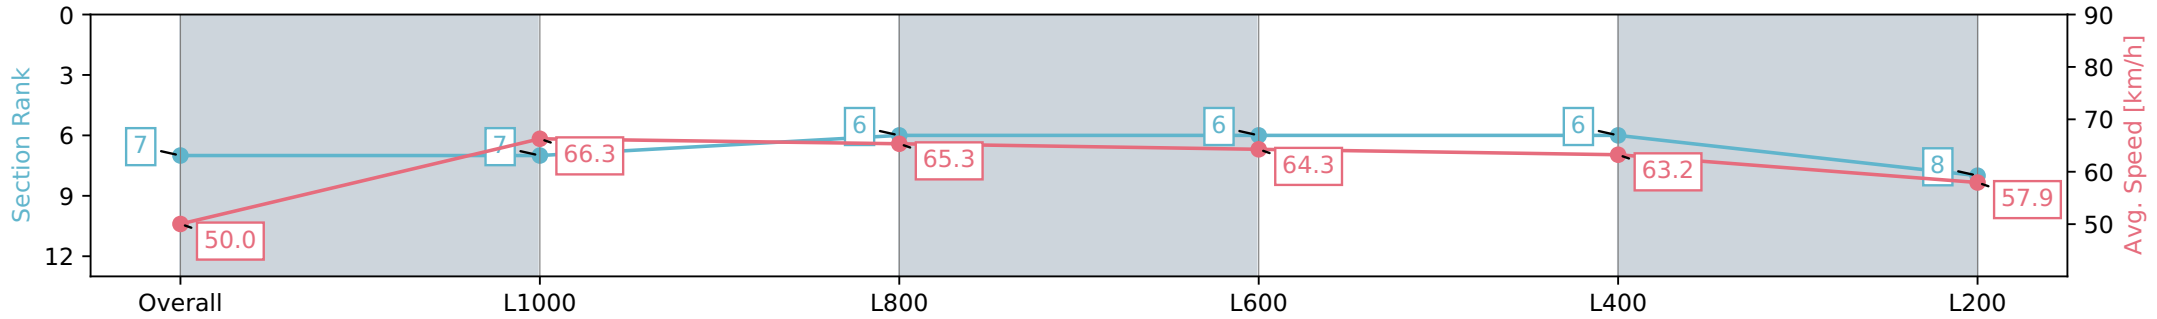

Horse/Jockey Name	TOP CARD
Finish Rank	7
Fastest Section Time (Section)	0:10.84 (L1000)
Top Speed [km/h] (Section)	67.3 (L1000)
Race State	Finished

Pukekohe Park NZ - Professional
Race 4: DUNSTAN HORSEFEEDS 1200 - 1200m
20 March 2024 - 3:44PM
Track Rating: Good 4, Weather: Fine, Rail Position: +6m

Section	Overall	L1000	L800	L600	L400	L200
Section Times	1:11.43 [7] (0:14.39)	0:57.04 [7] (0:10.84)	0:46.20 [6] (0:11.09)	0:35.11 [6] (0:11.30)	0:23.81 [6] (0:11.42)	0:12.39 [8] (0:12.39)
Average Speed [km/h]	50.0	66.3	65.3	64.3	63.2	57.9
Top Speed [km/h]	63.8	67.3	66.6	65.1	65.1	61.2
Avg. Dist. to Rail [m]	1.9	0.4	0.9	3.0	2.5	0.9
Avg. Stride Freq. [Hz]	2.3	2.4	2.3	2.3	2.4	2.3
Avg. Stride Length [m]	6.0	7.7	7.8	7.6	7.4	7.0

Report Created: Wed 20 March 2024 14:39:38 GMT+11 (Note: Timing is based on positional data)

- [ ] Ranking at each section and finish
- -:-:- No data available at this section
- NA No data available