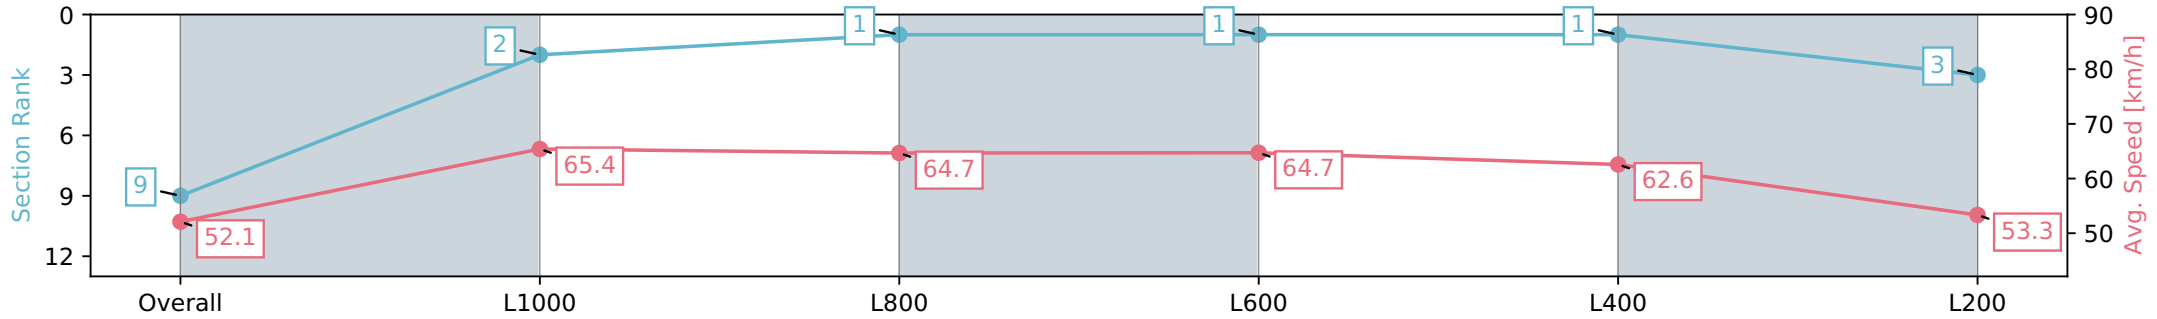

Horse/Jockey Name	FORSETI
Finish Rank	9
Fastest Section Time (Section)	0:10.92 (L1000)
Top Speed [km/h] (Section)	67.1 (L600)
Race State	Finished

Pukekohe Park NZ - Professional
Race 4: DUNSTAN HORSEFEEDS 1200 - 1200m
20 March 2024 - 3:44PM
Track Rating: Good 4, Weather: Fine, Rail Position: +6m

Section	Overall	L1000	L800	L600	L400	L200
Section Times	1:12.04 [9] (0:13.83)	0:58.21 [2] (0:10.92)	0:47.29 [1] (0:11.13)	0:36.16 [1] (0:11.14)	0:25.02 [1] (0:11.53)	0:13.49 [3] (0:13.49)
Average Speed [km/h]	52.1	65.4	64.7	64.7	62.6	53.3
Top Speed [km/h]	66.2	66.7	65.4	67.1	67.0	57.8
Avg. Dist. to Rail [m]	2.4	1.2	0.9	1.4	2.2	1.2
Avg. Stride Freq. [Hz]	2.3	2.4	2.4	2.4	2.4	2.2
Avg. Stride Length [m]	6.2	7.5	7.6	7.5	7.4	6.7

Report Created: Wed 20 March 2024 14:39:44 GMT+11 (Note: Timing is based on positional data)

- [ ] Ranking at each section and finish
- -:-:- No data available at this section
- NA No data available