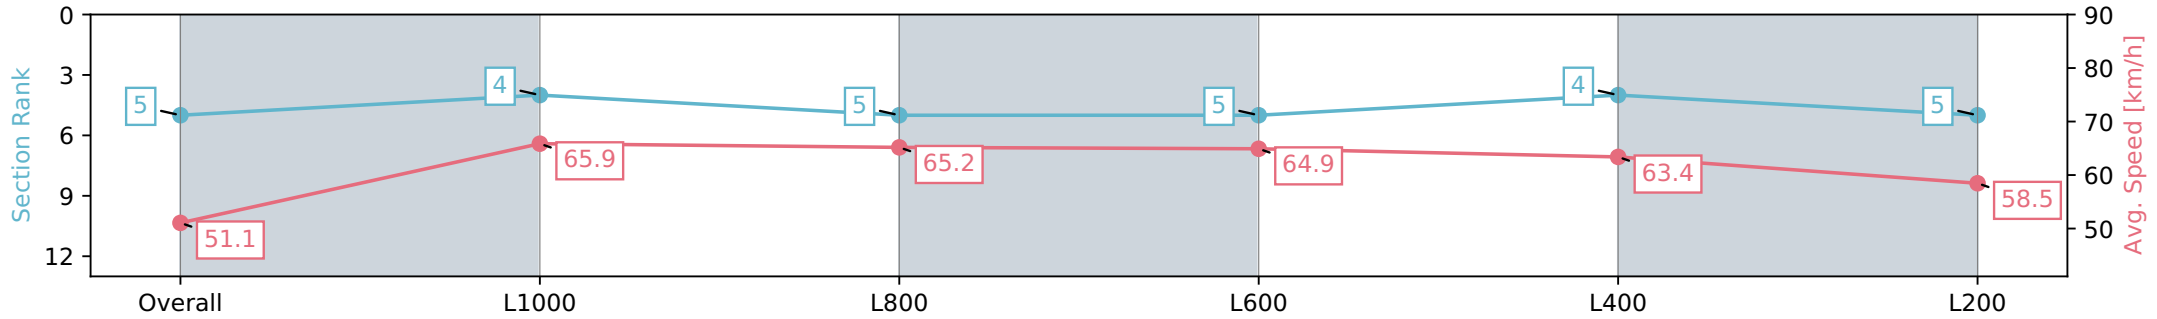

Horse/Jockey Name	VOLKNER
Finish Rank	5
Fastest Section Time (Section)	0:10.95 (L1000)
Top Speed [km/h] (Section)	67.0 (L1000)
Race State	Finished

Pukekohe Park NZ - Professional
Race 4: DUNSTAN HORSEFEEDS 1200 - 1200m
20 March 2024 - 3:44PM
Track Rating: Good 4, Weather: Fine, Rail Position: +6m

Section	Overall	L1000	L800	L600	L400	L200
Section Times	1:11.06 [5] (0:14.12)	0:56.94 [4] (0:10.95)	0:45.99 [5] (0:11.14)	0:34.85 [5] (0:11.16)	0:23.69 [4] (0:11.38)	0:12.31 [5] (0:12.31)
Average Speed [km/h]	51.1	65.9	65.2	64.9	63.4	58.5
Top Speed [km/h]	64.0	67.0	66.3	66.4	66.0	59.9
Avg. Dist. to Rail [m]	0.8	0.4	1.7	2.0	3.5	2.7
Avg. Stride Freq. [Hz]	2.4	2.4	2.4	2.4	2.4	2.3
Avg. Stride Length [m]	5.9	7.6	7.7	7.7	7.4	7.0

Report Created: Wed 20 March 2024 14:39:32 GMT+11 (Note: Timing is based on positional data)

- [ ] Ranking at each section and finish
- -:-:- No data available at this section
- NA No data available