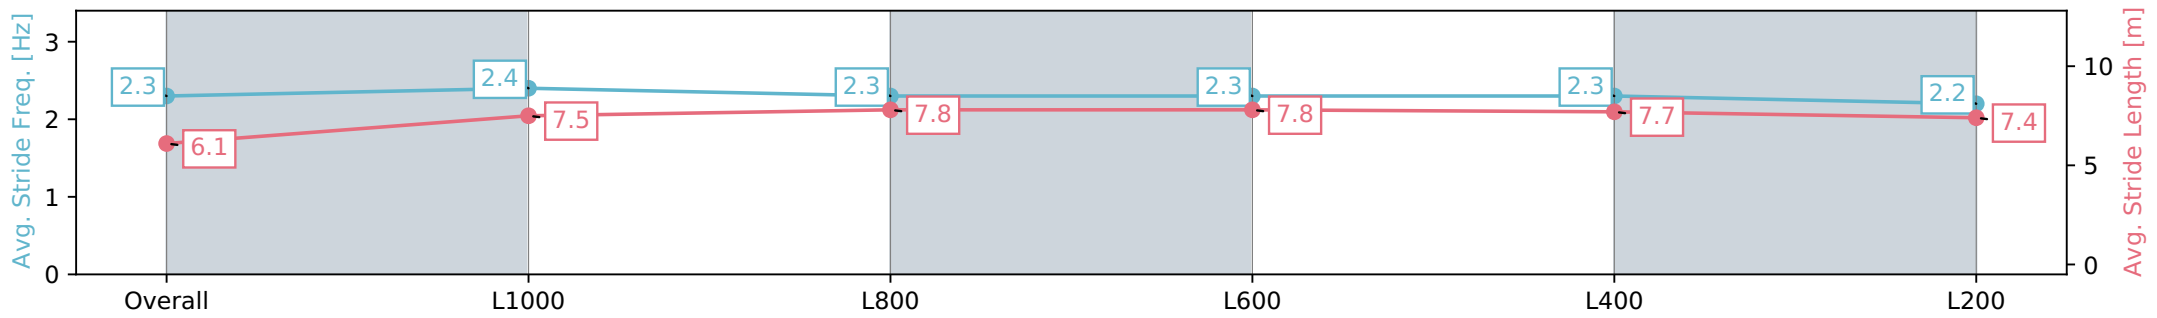

Horse/Jockey Name	FLAMBOYANCE
Finish Rank	8
Fastest Section Time (Section)	0:11.27 (L600)
Top Speed [km/h] (Section)	66.0 (L800)
Race State	Finished

Pukekohe Park NZ - Professional
Race 4: DUNSTAN HORSEFEEDS 1200 - 1200m
20 March 2024 - 3:44PM
Track Rating: Good 4, Weather: Fine, Rail Position: +6m

Section	Overall	L1000	L800	L600	L400	L200
Section Times	1:11.87 [8] (0:14.13)	0:57.74 [5] (0:11.28)	0:46.45 [7] (0:11.33)	0:35.12 [9] (0:11.27)	0:23.85 [9] (0:11.36)	0:12.49 [9] (0:12.49)
Average Speed [km/h]	50.8	64.5	65.3	64.6	63.4	57.7
Top Speed [km/h]	64.0	65.8	66.0	65.8	65.7	60.5
Avg. Dist. to Rail [m]	3.2	1.8	4.2	3.7	4.0	4.1
Avg. Stride Freq. [Hz]	2.3	2.4	2.3	2.3	2.3	2.2
Avg. Stride Length [m]	6.1	7.5	7.8	7.8	7.7	7.4

- [ ] Ranking at each section and finish
- -:-:- No data available at this section
- NA No data available