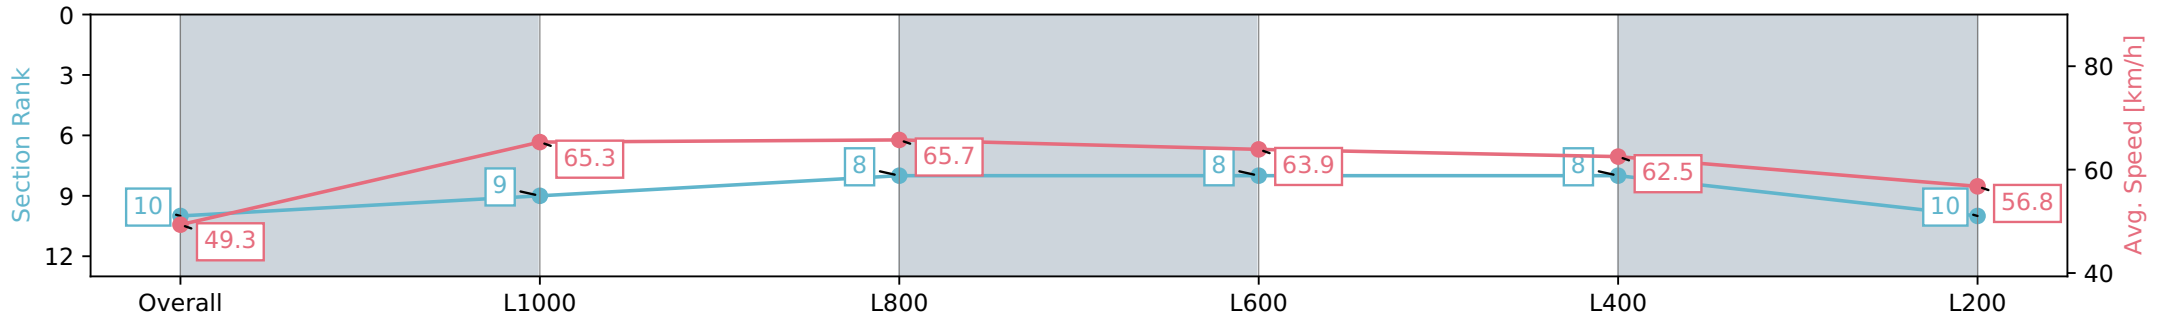

Horse/Jockey Name	MATAHIWI
Finish Rank	10
Fastest Section Time (Section)	0:11.01 (L800)
Top Speed [km/h] (Section)	67.1 (L800)
Race State	Finished

Pukekohe Park NZ - Professional
Race 4: DUNSTAN HORSEFEEDS 1200 - 1200m
20 March 2024 - 3:44PM
Track Rating: Good 4, Weather: Fine, Rail Position: +6m

Section	Overall	L1000	L800	L600	L400	L200
Section Times	1:12.17 [10] (0:14.60)	0:57.57 [9] (0:11.08)	0:46.49 [8] (0:11.01)	0:35.48 [8] (0:11.26)	0:24.22 [8] (0:11.50)	0:12.72 [10] (0:12.72)
Average Speed [km/h]	49.3	65.3	65.7	63.9	62.5	56.8
Top Speed [km/h]	63.2	66.9	67.1	65.2	64.7	60.4
Avg. Dist. to Rail [m]	2.5	0.5	0.9	1.0	1.5	2.2
Avg. Stride Freq. [Hz]	2.3	2.3	2.3	2.3	2.3	2.2
Avg. Stride Length [m]	6.0	7.8	7.8	7.8	7.6	7.3

Report Created: Wed 20 March 2024 14:39:47 GMT+11 (Note: Timing is based on positional data)

- [ ] Ranking at each section and finish
- -:-:- No data available at this section
- NA No data available