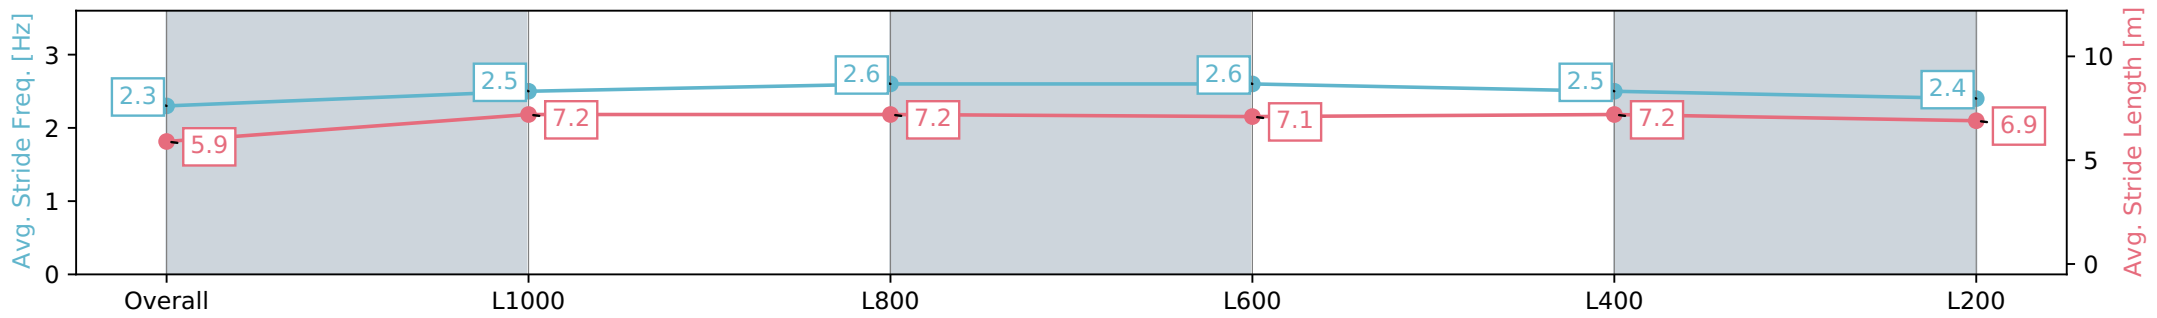

Horse/Jockey Name	SUPER SCHEME
Finish Rank	4
Fastest Section Time (Section)	0:11.00 (L800)
Top Speed [km/h] (Section)	67.9 (L800)
Race State	Finished

Pukekohe Park NZ - Professional
Race 4: DUNSTAN HORSEFEEDS 1200 - 1200m
20 March 2024 - 3:44PM
Track Rating: Good 4, Weather: Fine, Rail Position: +6m

Section	Overall	L1000	L800	L600	L400	L200
Section Times	1:11.02 [4] (0:14.53)	0:56.49 [8] (0:11.15)	0:45.34 [8] (0:11.00)	0:34.34 [7] (0:11.10)	0:23.24 [7] (0:11.11)	0:12.13 [7] (0:12.13)
Average Speed [km/h]	49.7	65.5	66.6	65.9	64.8	59.5
Top Speed [km/h]	64.7	67.1	67.9	66.8	66.7	62.6
Avg. Dist. to Rail [m]	6.6	2.4	3.6	4.6	6.4	6.5
Avg. Stride Freq. [Hz]	2.3	2.5	2.6	2.6	2.5	2.4
Avg. Stride Length [m]	5.9	7.2	7.2	7.1	7.2	6.9

- [ ] Ranking at each section and finish
- -:-:- No data available at this section
- NA No data available