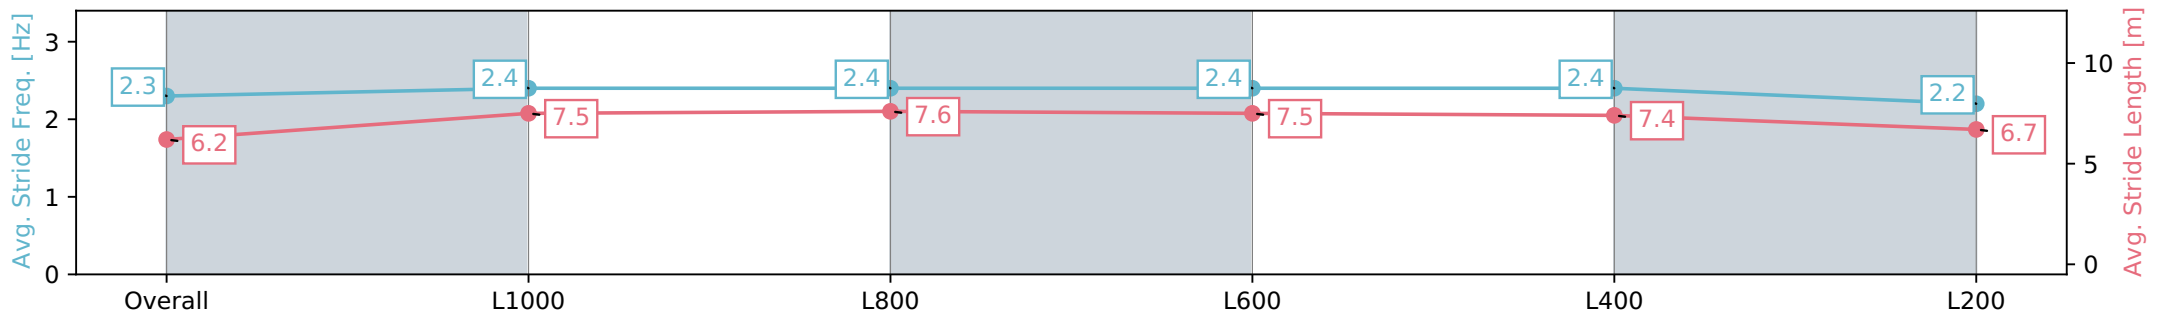

Horse/Jockey Name	FORSETI
Finish Rank	9
Fastest Section Time (Section)	0:10.92 (L1000)
Top Speed [km/h] (Section)	67.1 (L600)
Race State	Finished

Pukekohe Park NZ - Professional
Race 4: DUNSTAN HORSEFEEDS 1200 - 1200m
20 March 2024 - 3:44PM
Track Rating: Good 4, Weather: Fine, Rail Position: +6m

Section	Overall	L1000	L800	L600	L400	L200
Section Times	1:12.04 [9] (0:13.83)	0:58.21 [2] (0:10.92)	0:47.29 [1] (0:11.13)	0:36.16 [1] (0:11.14)	0:25.02 [1] (0:11.53)	0:13.49 [3] (0:13.49)
Average Speed [km/h]	52.1	65.4	64.7	64.7	62.6	53.3
Top Speed [km/h]	66.2	66.7	65.4	67.1	67.0	57.8
Avg. Dist. to Rail [m]	2.4	1.2	0.9	1.4	2.2	1.2
Avg. Stride Freq. [Hz]	2.3	2.4	2.4	2.4	2.4	2.2
Avg. Stride Length [m]	6.2	7.5	7.6	7.5	7.4	6.7

Report Created: Wed 20 March 2024 14:39:44 GMT+11 (Note: Timing is based on positional data)

- [ ] Ranking at each section and finish
- -:-:- No data available at this section
- NA No data available