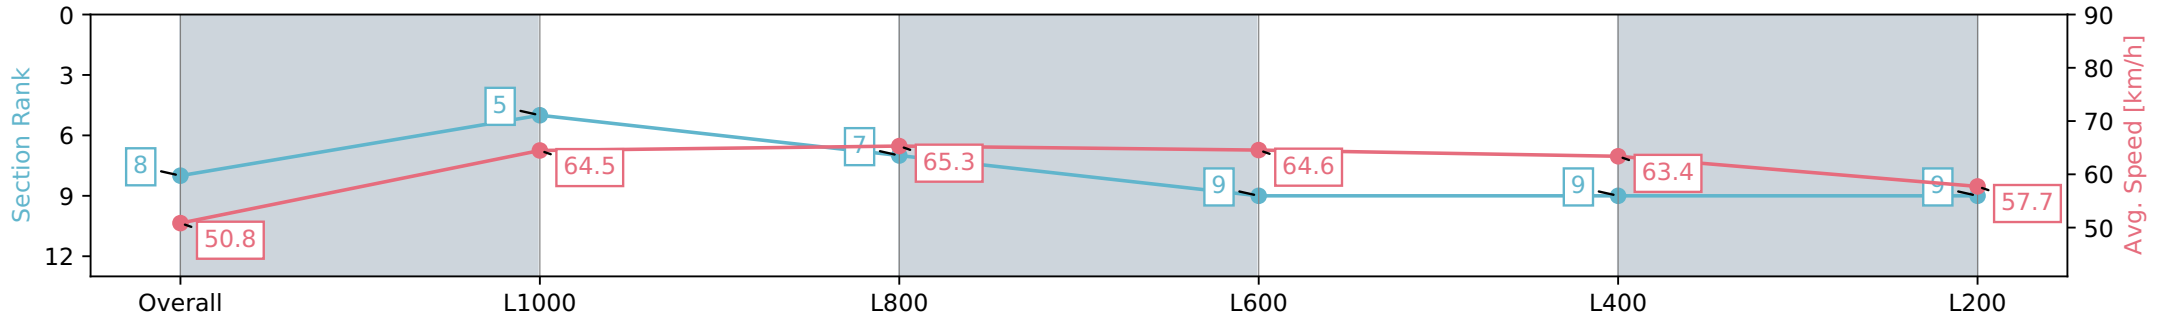

Horse/Jockey Name	FLAMBOYANCE
Finish Rank	8
Fastest Section Time (Section)	0:11.27 (L600)
Top Speed [km/h] (Section)	66.0 (L800)
Race State	Finished

Pukekohe Park NZ - Professional
Race 4: DUNSTAN HORSEFEEDS 1200 - 1200m
20 March 2024 - 3:44PM
Track Rating: Good 4, Weather: Fine, Rail Position: +6m

Section	Overall	L1000	L800	L600	L400	L200
Section Times	1:11.87 [8] (0:14.13)	0:57.74 [5] (0:11.28)	0:46.45 [7] (0:11.33)	0:35.12 [9] (0:11.27)	0:23.85 [9] (0:11.36)	0:12.49 [9] (0:12.49)
Average Speed [km/h]	50.8	64.5	65.3	64.6	63.4	57.7
Top Speed [km/h]	64.0	65.8	66.0	65.8	65.7	60.5
Avg. Dist. to Rail [m]	3.2	1.8	4.2	3.7	4.0	4.1
Avg. Stride Freq. [Hz]	2.3	2.4	2.3	2.3	2.3	2.2
Avg. Stride Length [m]	6.1	7.5	7.8	7.8	7.7	7.4

- [ ] Ranking at each section and finish
- -:-:- No data available at this section
- NA No data available