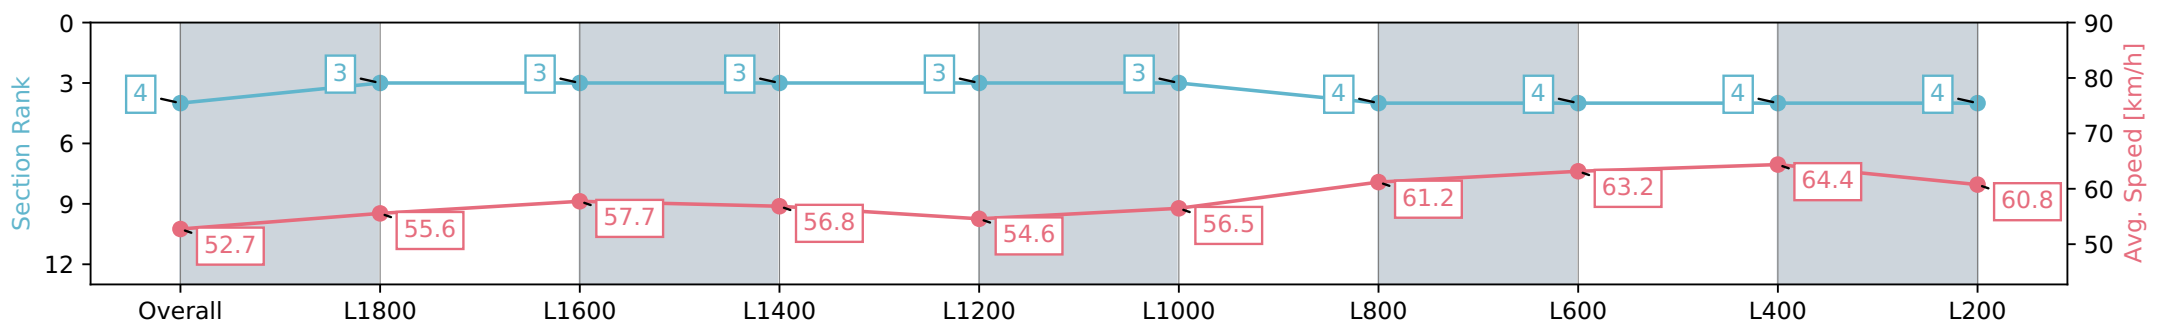

Horse/Jockey Name	SKYMAN
Finish Rank	4
Fastest Section Time (Section)	0:11.20 (L400)
Top Speed [km/h] (Section)	65.9 (L400)
Race State	Finished

Ellerslie NZ - Professional
Race 7: BONECRUSHER NEW ZEALAND STAKES - 2000m
09 March 2024 - 4:39PM
Track Rating: Good 4, Weather: Fine, Rail Position: Out 5m From 1000m To 400m, Remainder Out 3m

Section	Overall	L1800	L1600	L1400	L1200	L1000	L800	L600	L400	L200
Section Times	2:04.84 [4] (0:13.68)	1:51.16 [3] (0:13.09)	1:38.07 [3] (0:12.67)	1:25.40 [3] (0:12.68)	1:12.72 [3] (0:13.30)	0:59.42 [3] (0:12.84)	0:46.58 [4] (0:11.90)	0:34.68 [4] (0:11.63)	0:23.05 [4] (0:11.20)	0:11.85 [4] (0:11.85)
Average Speed [km/h]	52.7	55.6	57.7	56.8	54.6	56.5	61.2	63.2	64.4	60.8
Top Speed [km/h]	61.9	57.6	59.0	58.6	55.3	59.0	63.1	64.1	65.9	62.8
Avg. Dist. to Rail [m]	3.9	1.6	2.8	2.1	2.9	2.3	2.5	3.2	3.8	0.7
Avg. Stride Freq. [Hz]	2.3	2.3	2.3	2.2	2.2	2.2	2.2	2.3	2.4	2.4
Avg. Stride Length [m]	6.4	6.7	7.1	7.1	6.8	7.0	7.3	7.2	7.3	7.1

Report Created: Sat 09 March 2024 14:58:54 GMT+11 (Note: Timing is based on positional data)

- [ ] Ranking at each section and finish
- -:-:- No data available at this section
- NA No data available