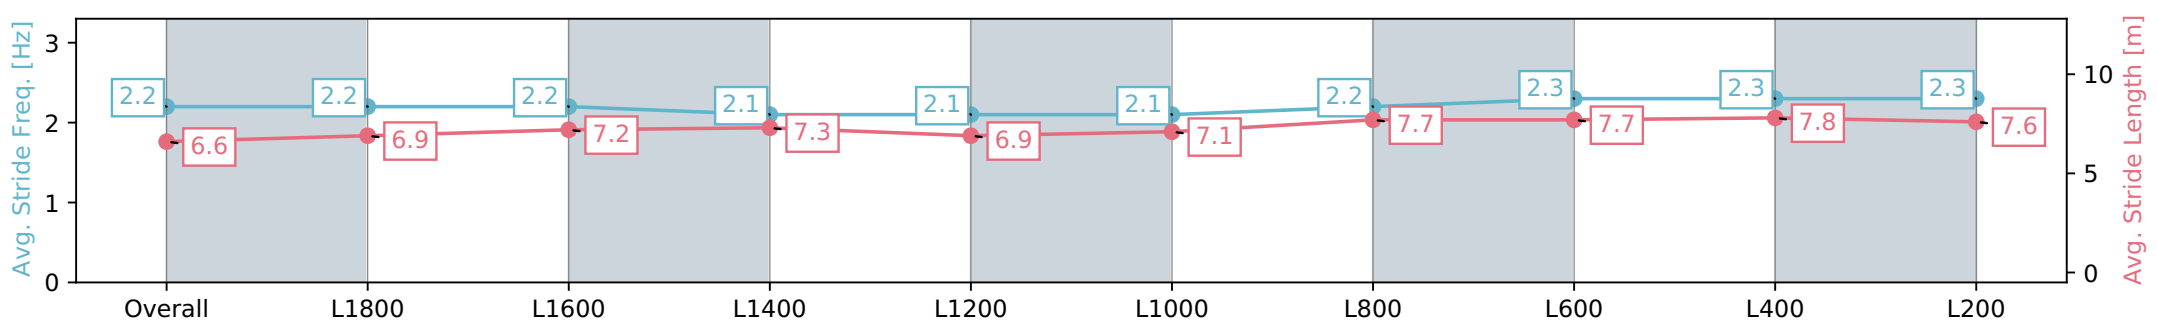

Horse/Jockey Name	LADIES MAN
Finish Rank	3
Fastest Section Time (Section)	0:11.11 (L400)
Top Speed [km/h] (Section)	65.7 (L400)
Race State	Finished

Ellerslie NZ - Professional
Race 7: BONECRUSHER NEW ZEALAND STAKES - 2000m
09 March 2024 - 4:39PM
Track Rating: Good 4, Weather: Fine, Rail Position: Out 5m From 1000m To 400m, Remainder Out 3m

Section	Overall	L1800	L1600	L1400	L1200	L1000	L800	L600	L400	L200
Section Times	2:04.77 [3] (0:13.89)	1:50.88 [5] (0:13.35)	1:37.53 [5] (0:12.63)	1:24.90 [5] (0:12.56)	1:12.34 [5] (0:13.28)	0:59.05 [5] (0:12.82)	0:46.23 [5] (0:11.97)	0:34.26 [5] (0:11.55)	0:22.71 [5] (0:11.11)	0:11.60 [5] (0:11.60)
Average Speed [km/h]	51.9	55.0	57.8	57.3	54.5	56.5	60.9	63.6	64.9	62.1
Top Speed [km/h]	60.1	57.0	60.3	60.3	56.8	58.9	62.2	64.8	65.7	64.3
Avg. Dist. to Rail [m]	2.1	2.7	2.4	1.3	2.4	1.9	2.4	3.4	4.7	3.4
Avg. Stride Freq. [Hz]	2.2	2.2	2.2	2.1	2.1	2.1	2.2	2.3	2.3	2.3
Avg. Stride Length [m]	6.6	6.9	7.2	7.3	6.9	7.1	7.7	7.7	7.8	7.6

- [ ] Ranking at each section and finish
- -:-:- No data available at this section
- NA No data available