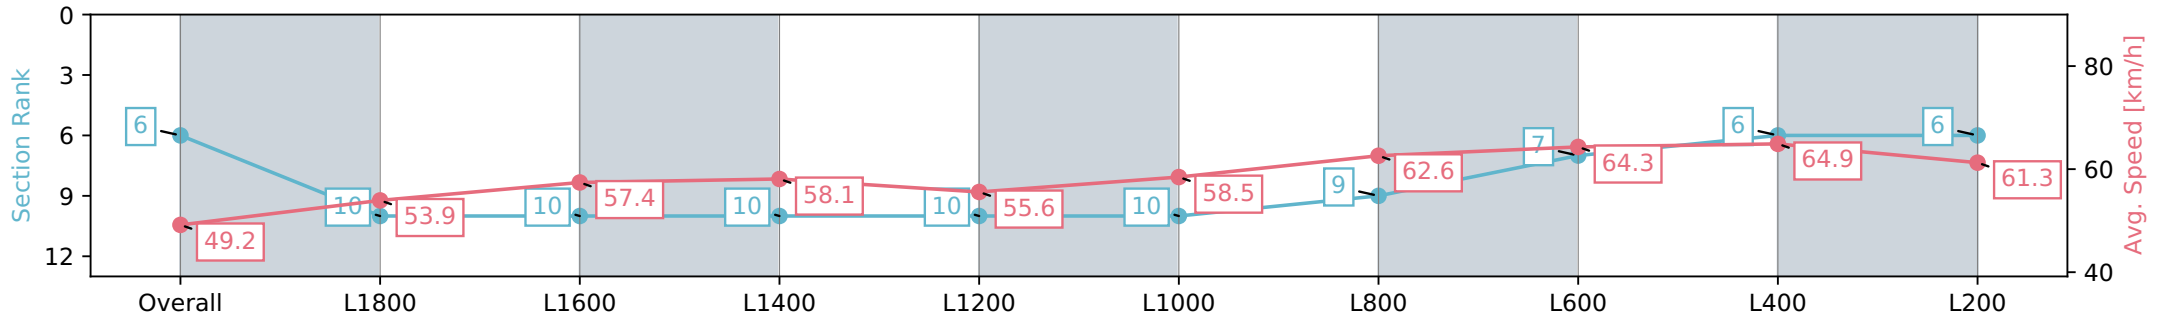

Horse/Jockey Name	ONE BOLD CAT
Finish Rank	6
Fastest Section Time (Section)	0:11.14 (L400)
Top Speed [km/h] (Section)	66.0 (L400)
Race State	Finished

Ellerslie NZ - Professional
Race 7: BONECRUSHER NEW ZEALAND STAKES - 2000m
09 March 2024 - 4:39PM
Track Rating: Good 4, Weather: Fine, Rail Position: Out 5m From 1000m To 400m, Remainder Out 3m

Section	Overall	L1800	L1600	L1400	L1200	L1000	L800	L600	L400	L200
Section Times	2:04.99 [6] (0:14.70)	1:50.29 [10] (0:13.56)	1:36.73 [10] (0:12.71)	1:24.02 [10] (0:12.42)	1:11.60 [10] (0:13.05)	0:58.55 [10] (0:12.43)	0:46.12 [9] (0:11.70)	0:34.42 [7] (0:11.52)	0:22.90 [6] (0:11.14)	0:11.76 [6] (0:11.76)
Average Speed [km/h]	49.2	53.9	57.4	58.1	55.6	58.5	62.6	64.3	64.9	61.3
Top Speed [km/h]	56.8	56.6	60.5	60.7	57.7	60.2	64.4	65.5	66.0	63.8
Avg. Dist. to Rail [m]	6.1	2.4	2.5	1.7	2.8	2.8	3.7	5.0	6.7	5.1
Avg. Stride Freq. [Hz]	2.2	2.2	2.2	2.2	2.2	2.2	2.2	2.3	2.4	2.3
Avg. Stride Length [m]	6.3	6.7	6.8	7.1	6.9	7.2	7.7	7.6	7.6	7.5

[ ] Ranking at each section and finish
-:-:- No data available at this section
NA No data available