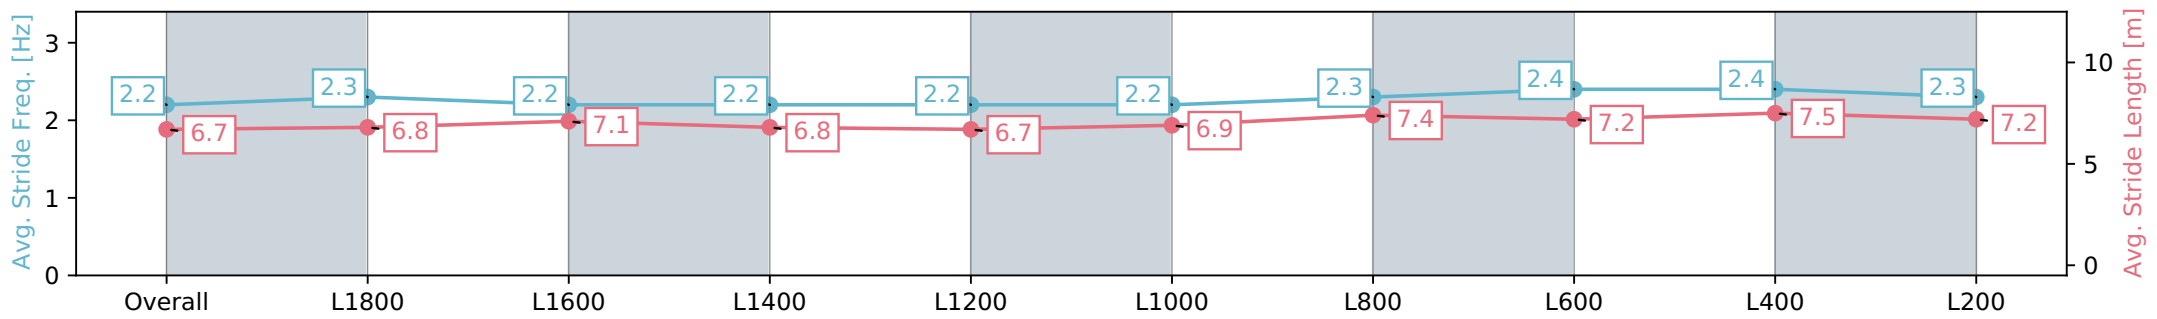

Horse/Jockey Name	AQUACADE
Finish Rank	5
Fastest Section Time (Section)	0:11.33 (L400)
Top Speed [km/h] (Section)	65.1 (L400)
Race State	Finished

Ellerslie NZ - Professional
Race 7: BONECRUSHER NEW ZEALAND STAKES - 2000m
09 March 2024 - 4:39PM
Track Rating: Good 4, Weather: Fine, Rail Position: Out 5m From 1000m To 400m, Remainder Out 3m

Section	Overall	L1800	L1600	L1400	L1200	L1000	L800	L600	L400	L200
Section Times	2:04.86 [5] (0:13.45)	1:51.41 [1] (0:12.99)	1:38.42 [2] (0:12.75)	1:25.67 [2] (0:12.78)	1:12.89 [2] (0:13.21)	0:59.68 [2] (0:12.80)	0:46.88 [2] (0:11.88)	0:35.00 [2] (0:11.64)	0:23.36 [3] (0:11.33)	0:12.03 [3] (0:12.03)
Average Speed [km/h]	53.7	55.9	57.0	56.3	54.8	56.8	61.3	62.9	63.7	59.9
Top Speed [km/h]	63.8	60.7	58.1	58.0	55.9	58.9	62.7	64.5	65.1	61.6
Avg. Dist. to Rail [m]	5.6	1.2	1.7	0.7	2.1	2.0	2.6	2.9	3.9	1.3
Avg. Stride Freq. [Hz]	2.2	2.3	2.2	2.2	2.2	2.2	2.2	2.3	2.4	2.3
Avg. Stride Length [m]	6.7	6.8	7.1	6.8	6.7	6.9	7.4	7.2	7.5	7.2

[ ] Ranking at each section and finish
-:-:- No data available at this section
NA No data available