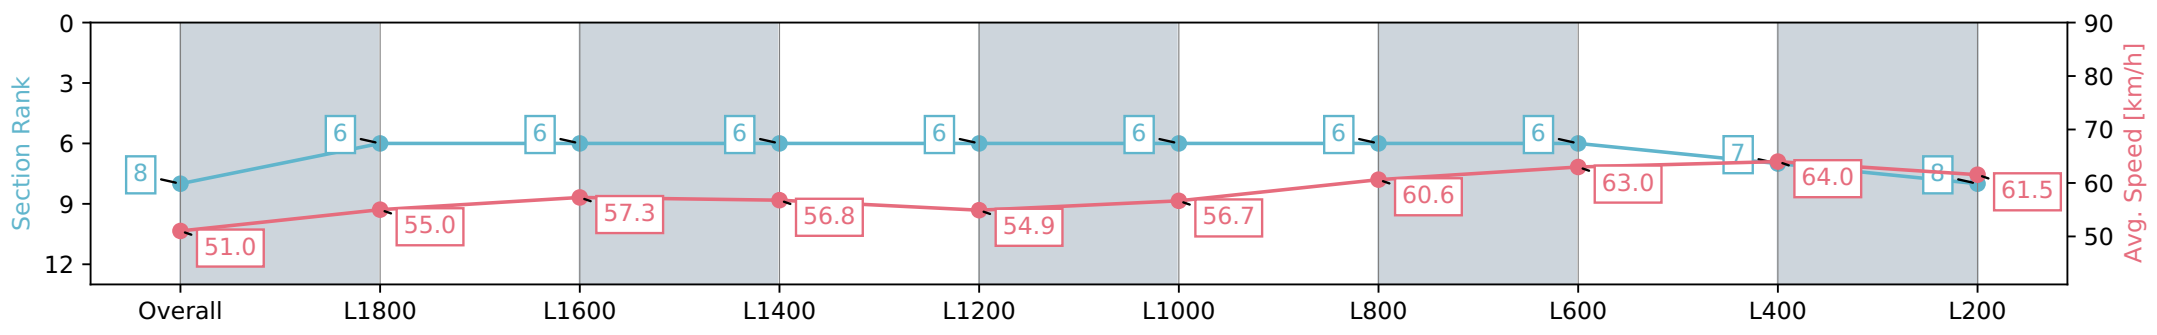

Horse/Jockey Name	MANIFIQUE
Finish Rank	8
Fastest Section Time (Section)	0:11.26 (L400)
Top Speed [km/h] (Section)	65.5 (L400)
Race State	Finished

Ellerslie NZ - Professional
Race 7: BONECRUSHER NEW ZEALAND STAKES - 2000m
09 March 2024 - 4:39PM
Track Rating: Good 4, Weather: Fine, Rail Position: Out 5m From 1000m To 400m, Remainder Out 3m

Section	Overall	L1800	L1600	L1400	L1200	L1000	L800	L600	L400	L200
Section Times	2:05.10 [8] (0:14.08)	1:51.02 [6] (0:13.26)	1:37.76 [6] (0:12.68)	1:25.08 [6] (0:12.68)	1:12.40 [6] (0:13.18)	0:59.22 [6] (0:12.73)	0:46.49 [6] (0:11.96)	0:34.53 [6] (0:11.56)	0:22.96 [7] (0:11.26)	0:11.70 [8] (0:11.70)
Average Speed [km/h]	51.0	55.0	57.3	56.8	54.9	56.7	60.6	63.0	64.0	61.5
Top Speed [km/h]	59.3	56.8	60.2	60.2	56.7	59.1	61.8	64.0	65.5	63.2
Avg. Dist. to Rail [m]	0.4	1.7	1.6	0.4	1.5	1.0	1.5	2.1	0.9	0.6
Avg. Stride Freq. [Hz]	2.2	2.3	2.3	2.3	2.3	2.3	2.3	2.4	2.4	2.3
Avg. Stride Length [m]	6.4	6.6	6.8	6.8	6.6	6.7	7.2	7.4	7.4	7.3

Report Created: Sat 09 March 2024 14:59:10 GMT+11 (Note: Timing is based on positional data)

- [ ] Ranking at each section and finish
- -:-:- No data available at this section
- NA No data available