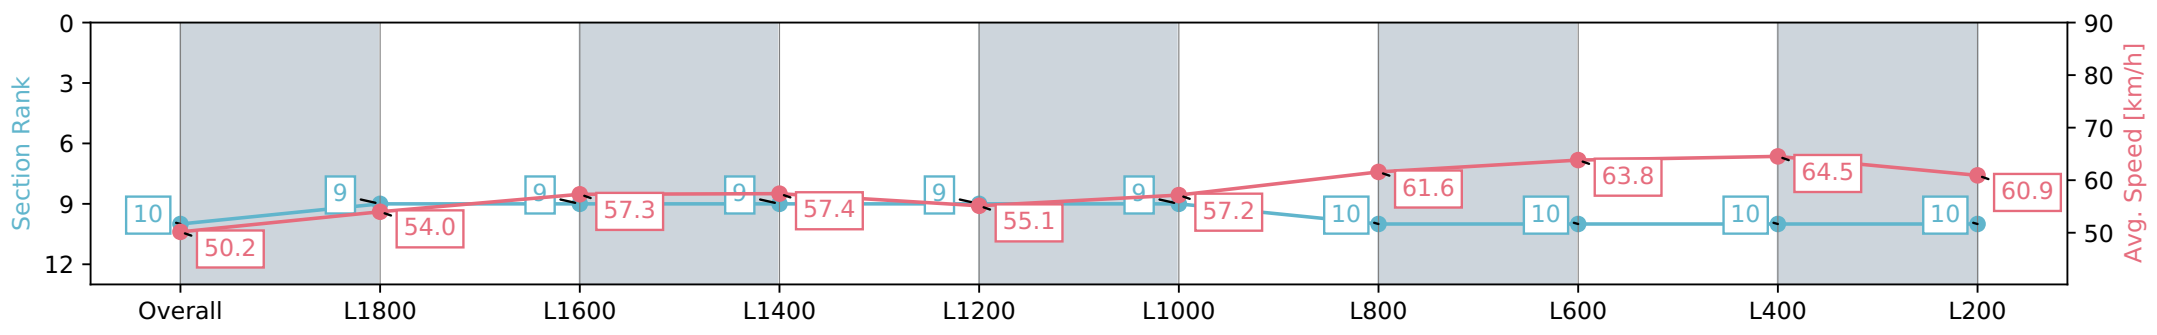

Horse/Jockey Name	RIODINI
Finish Rank	10
Fastest Section Time (Section)	0:11.18 (L400)
Top Speed [km/h] (Section)	65.9 (L400)
Race State	Finished

Ellerslie NZ - Professional
Race 7: BONECRUSHER NEW ZEALAND STAKES - 2000m
09 March 2024 - 4:39PM
Track Rating: Good 4, Weather: Fine, Rail Position: Out 5m From 1000m To 400m, Remainder Out 3m

Section	Overall	L1800	L1600	L1400	L1200	L1000	L800	L600	L400	L200
Section Times	2:05.41 [10] (0:14.40)	1:51.01 [9] (0:13.45)	1:37.56 [9] (0:12.74)	1:24.82 [9] (0:12.52)	1:12.30 [9] (0:13.15)	0:59.15 [9] (0:12.71)	0:46.44 [10] (0:11.87)	0:34.57 [10] (0:11.56)	0:23.00 [10] (0:11.18)	0:11.82 [10] (0:11.82)
Average Speed [km/h]	50.2	54.0	57.3	57.4	55.1	57.2	61.6	63.8	64.5	60.9
Top Speed [km/h]	58.5	56.2	60.0	59.9	57.2	59.1	64.5	64.7	65.9	63.9
Avg. Dist. to Rail [m]	5.2	1.4	2.3	1.2	2.5	2.5	3.2	4.1	4.9	4.9
Avg. Stride Freq. [Hz]	2.2	2.3	2.3	2.3	2.2	2.3	2.3	2.4	2.4	2.4
Avg. Stride Length [m]	6.4	6.7	7.1	7.0	6.8	7.0	7.4	7.4	7.4	7.2

- [ ] Ranking at each section and finish
- -:-:- No data available at this section
- NA No data available