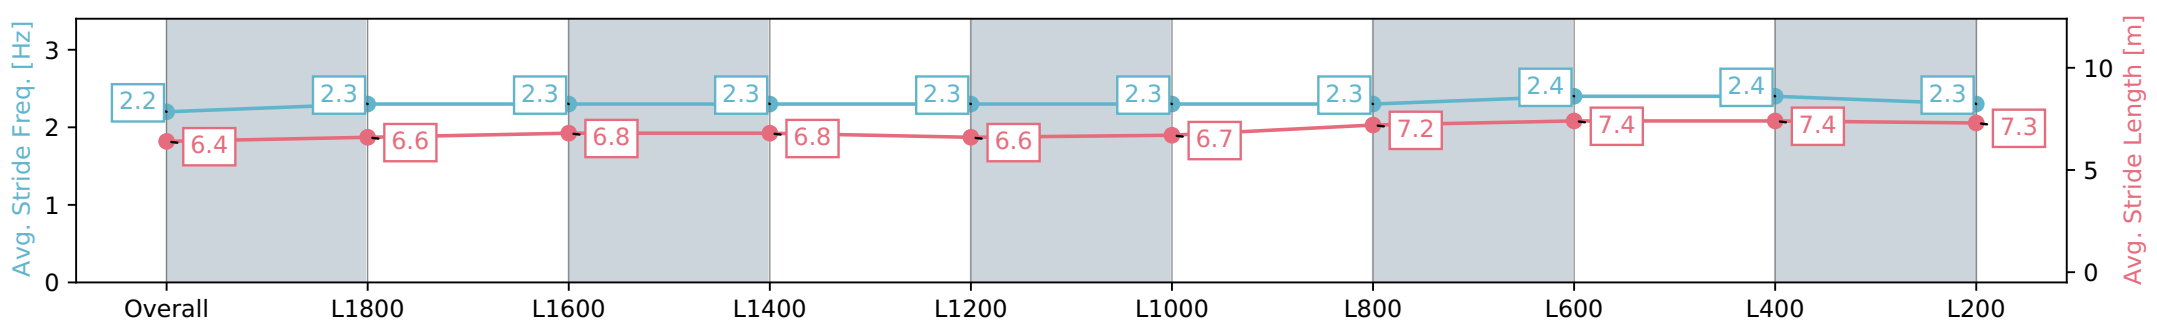

Horse/Jockey Name	MANIFIQUE
Finish Rank	8
Fastest Section Time (Section)	0:11.26 (L400)
Top Speed [km/h] (Section)	65.5 (L400)
Race State	Finished

Ellerslie NZ - Professional
Race 7: BONECRUSHER NEW ZEALAND STAKES - 2000m
09 March 2024 - 4:39PM
Track Rating: Good 4, Weather: Fine, Rail Position: Out 5m From 1000m To 400m, Remainder Out 3m

Section	Overall	L1800	L1600	L1400	L1200	L1000	L800	L600	L400	L200
Section Times	2:05.10 [8] (0:14.08)	1:51.02 [6] (0:13.26)	1:37.76 [6] (0:12.68)	1:25.08 [6] (0:12.68)	1:12.40 [6] (0:13.18)	0:59.22 [6] (0:12.73)	0:46.49 [6] (0:11.96)	0:34.53 [6] (0:11.56)	0:22.96 [7] (0:11.26)	0:11.70 [8] (0:11.70)
Average Speed [km/h]	51.0	55.0	57.3	56.8	54.9	56.7	60.6	63.0	64.0	61.5
Top Speed [km/h]	59.3	56.8	60.2	60.2	56.7	59.1	61.8	64.0	65.5	63.2
Avg. Dist. to Rail [m]	0.4	1.7	1.6	0.4	1.5	1.0	1.5	2.1	0.9	0.6
Avg. Stride Freq. [Hz]	2.2	2.3	2.3	2.3	2.3	2.3	2.3	2.4	2.4	2.3
Avg. Stride Length [m]	6.4	6.6	6.8	6.8	6.6	6.7	7.2	7.4	7.4	7.3

Report Created: Sat 09 March 2024 14:59:10 GMT+11 (Note: Timing is based on positional data)

- [ ] Ranking at each section and finish
- -:-:- No data available at this section
- NA No data available