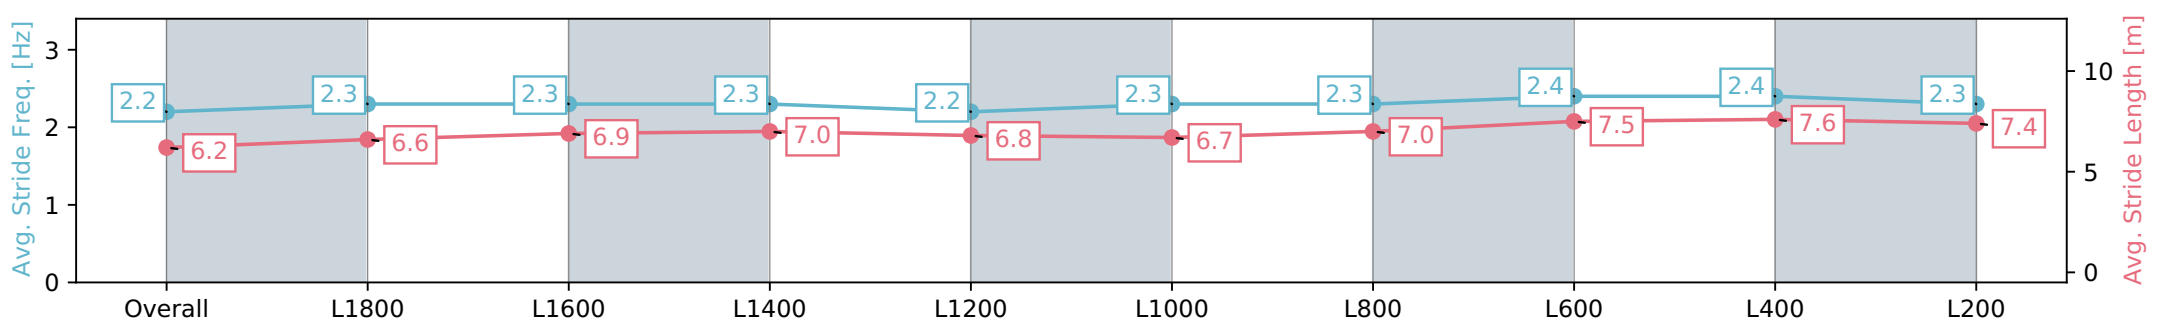

Horse/Jockey Name	MALI STON
Finish Rank	7
Fastest Section Time (Section)	0:10.96 (L400)
Top Speed [km/h] (Section)	67.0 (L400)
Race State	Finished

Ellerslie NZ - Professional
Race 7: BONECRUSHER NEW ZEALAND STAKES - 2000m
09 March 2024 - 4:39PM
Track Rating: Good 4, Weather: Fine, Rail Position: Out 5m From 1000m To 400m, Remainder Out 3m

Section	Overall	L1800	L1600	L1400	L1200	L1000	L800	L600	L400	L200
Section Times	2:05.08 [7] (0:14.35)	1:50.73 [8] (0:13.28)	1:37.45 [8] (0:12.72)	1:24.73 [8] (0:12.56)	1:12.17 [8] (0:13.20)	0:58.97 [8] (0:12.71)	0:46.26 [8] (0:11.96)	0:34.30 [9] (0:11.49)	0:22.81 [8] (0:10.96)	0:11.85 [6] (0:11.85)
Average Speed [km/h]	50.0	54.3	57.0	57.3	54.8	56.8	60.7	63.4	65.7	60.8
Top Speed [km/h]	59.1	56.6	59.8	59.9	56.2	58.9	62.1	66.2	67.0	63.8
Avg. Dist. to Rail [m]	1.3	0.7	1.1	0.3	1.4	1.1	1.5	2.2	2.0	0.9
Avg. Stride Freq. [Hz]	2.2	2.3	2.3	2.3	2.2	2.3	2.3	2.4	2.4	2.3
Avg. Stride Length [m]	6.2	6.6	6.9	7.0	6.8	6.7	7.0	7.5	7.6	7.4

- [ ] Ranking at each section and finish
- -:-:- No data available at this section
- NA No data available