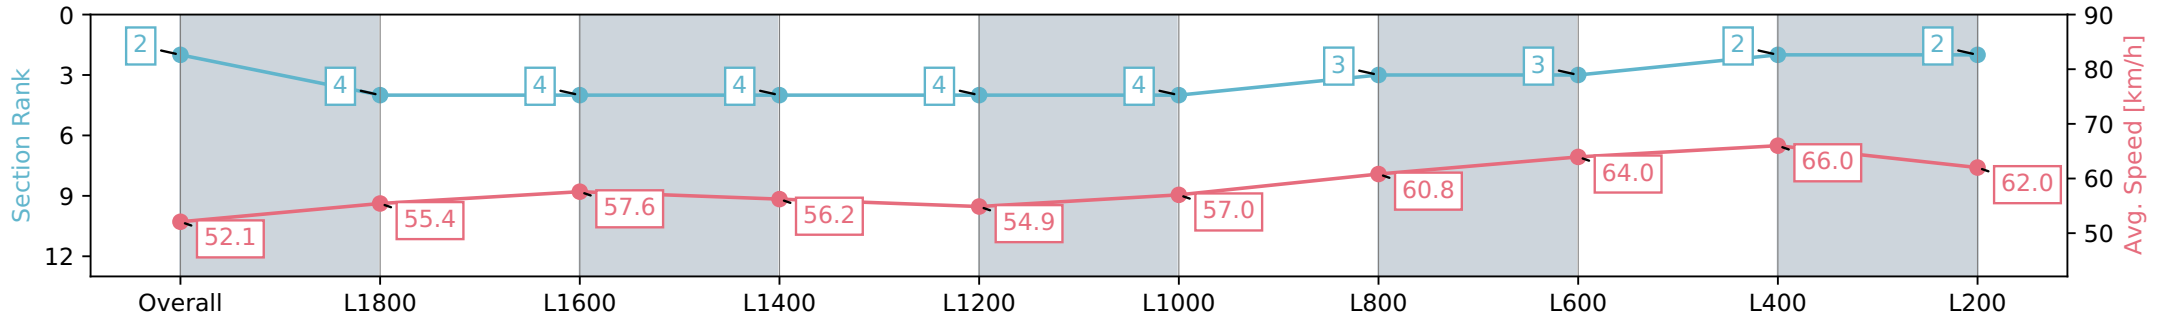

Horse/Jockey Name	LEGARTO
Finish Rank	2
Fastest Section Time (Section)	0:10.93 (L400)
Top Speed [km/h] (Section)	67.1 (L400)
Race State	Finished

Ellerslie NZ - Professional
Race 7: BONECRUSHER NEW ZEALAND STAKES - 2000m
09 March 2024 - 4:39PM
Track Rating: Good 4, Weather: Fine, Rail Position: Out 5m From 1000m To 400m, Remainder Out 3m

Section	Overall	L1800	L1600	L1400	L1200	L1000	L800	L600	L400	L200
Section Times	2:03.96 [2] (0:13.81)	1:50.15 [4] (0:13.06)	1:37.09 [4] (0:12.63)	1:24.46 [4] (0:12.80)	1:11.66 [4] (0:13.18)	0:58.48 [4] (0:12.66)	0:45.82 [3] (0:11.92)	0:33.90 [3] (0:11.37)	0:22.53 [2] (0:10.93)	0:11.60 [2] (0:11.60)
Average Speed [km/h]	52.1	55.4	57.6	56.2	54.9	57.0	60.8	64.0	66.0	62.0
Top Speed [km/h]	61.2	57.0	58.7	58.3	56.2	59.2	62.7	65.9	67.1	65.1
Avg. Dist. to Rail [m]	0.8	1.5	1.4	0.5	1.6	1.0	1.3	1.9	1.4	2.9
Avg. Stride Freq. [Hz]	2.3	2.3	2.3	2.2	2.2	2.3	2.3	2.4	2.5	2.4
Avg. Stride Length [m]	6.3	6.5	6.9	7.0	6.8	6.8	7.1	7.4	7.5	7.3

Report Created: Sat 09 March 2024 14:58:46 GMT+11 (Note: Timing is based on positional data)

- [ ] Ranking at each section and finish
- -:-:- No data available at this section
- NA No data available