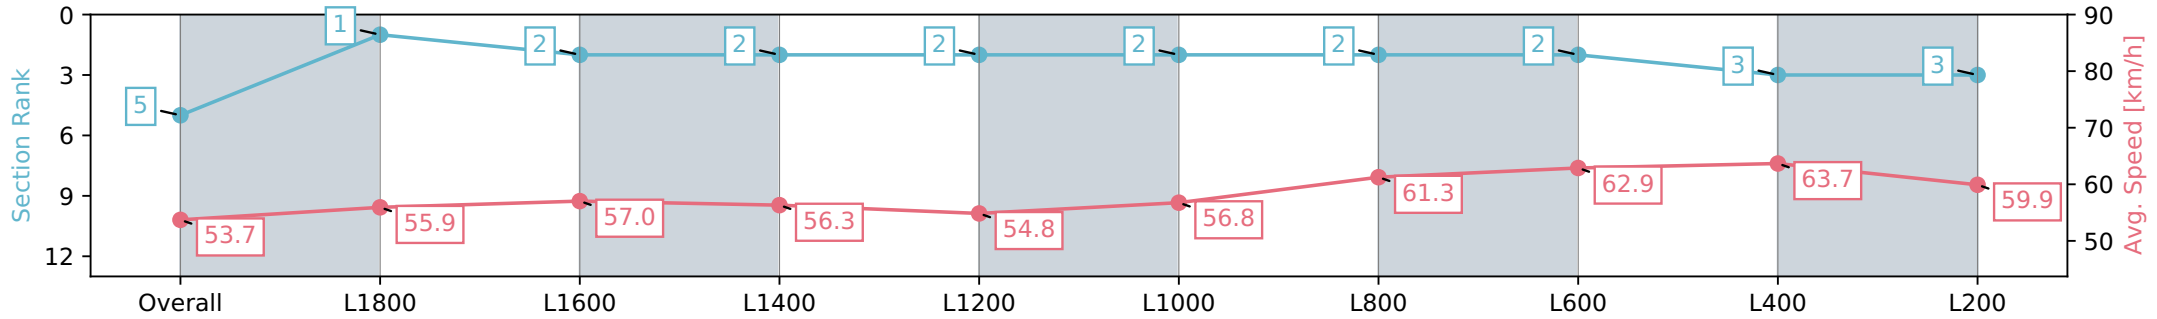

Horse/Jockey Name	AQUACADE
Finish Rank	5
Fastest Section Time (Section)	0:11.33 (L400)
Top Speed [km/h] (Section)	65.1 (L400)
Race State	Finished

Ellerslie NZ - Professional
Race 7: BONECRUSHER NEW ZEALAND STAKES - 2000m
09 March 2024 - 4:39PM
Track Rating: Good 4, Weather: Fine, Rail Position: Out 5m From 1000m To 400m, Remainder Out 3m

Section	Overall	L1800	L1600	L1400	L1200	L1000	L800	L600	L400	L200
Section Times	2:04.86 [5] (0:13.45)	1:51.41 [1] (0:12.99)	1:38.42 [2] (0:12.75)	1:25.67 [2] (0:12.78)	1:12.89 [2] (0:13.21)	0:59.68 [2] (0:12.80)	0:46.88 [2] (0:11.88)	0:35.00 [2] (0:11.64)	0:23.36 [3] (0:11.33)	0:12.03 [3] (0:12.03)
Average Speed [km/h]	53.7	55.9	57.0	56.3	54.8	56.8	61.3	62.9	63.7	59.9
Top Speed [km/h]	63.8	60.7	58.1	58.0	55.9	58.9	62.7	64.5	65.1	61.6
Avg. Dist. to Rail [m]	5.6	1.2	1.7	0.7	2.1	2.0	2.6	2.9	3.9	1.3
Avg. Stride Freq. [Hz]	2.2	2.3	2.2	2.2	2.2	2.2	2.2	2.3	2.4	2.3
Avg. Stride Length [m]	6.7	6.8	7.1	6.8	6.7	6.9	7.4	7.2	7.5	7.2

[ ] Ranking at each section and finish
-:-:- No data available at this section
NA No data available