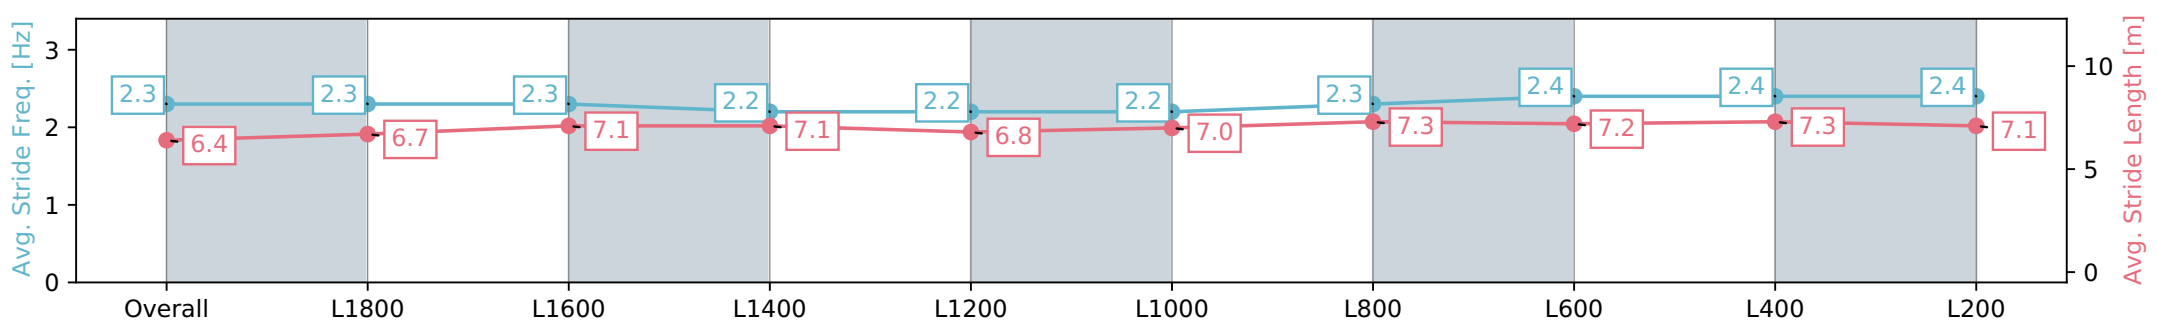

Horse/Jockey Name	SKYMAN
Finish Rank	4
Fastest Section Time (Section)	0:11.20 (L400)
Top Speed [km/h] (Section)	65.9 (L400)
Race State	Finished

Ellerslie NZ - Professional
Race 7: BONECRUSHER NEW ZEALAND STAKES - 2000m
09 March 2024 - 4:39PM
Track Rating: Good 4, Weather: Fine, Rail Position: Out 5m From 1000m To 400m, Remainder Out 3m

Section	Overall	L1800	L1600	L1400	L1200	L1000	L800	L600	L400	L200
Section Times	2:04.84 [4] (0:13.68)	1:51.16 [3] (0:13.09)	1:38.07 [3] (0:12.67)	1:25.40 [3] (0:12.68)	1:12.72 [3] (0:13.30)	0:59.42 [3] (0:12.84)	0:46.58 [4] (0:11.90)	0:34.68 [4] (0:11.63)	0:23.05 [4] (0:11.20)	0:11.85 [4] (0:11.85)
Average Speed [km/h]	52.7	55.6	57.7	56.8	54.6	56.5	61.2	63.2	64.4	60.8
Top Speed [km/h]	61.9	57.6	59.0	58.6	55.3	59.0	63.1	64.1	65.9	62.8
Avg. Dist. to Rail [m]	3.9	1.6	2.8	2.1	2.9	2.3	2.5	3.2	3.8	0.7
Avg. Stride Freq. [Hz]	2.3	2.3	2.3	2.2	2.2	2.2	2.2	2.3	2.4	2.4
Avg. Stride Length [m]	6.4	6.7	7.1	7.1	6.8	7.0	7.3	7.2	7.3	7.1

Report Created: Sat 09 March 2024 14:58:54 GMT+11 (Note: Timing is based on positional data)

- [ ] Ranking at each section and finish
- -:-:- No data available at this section
- NA No data available