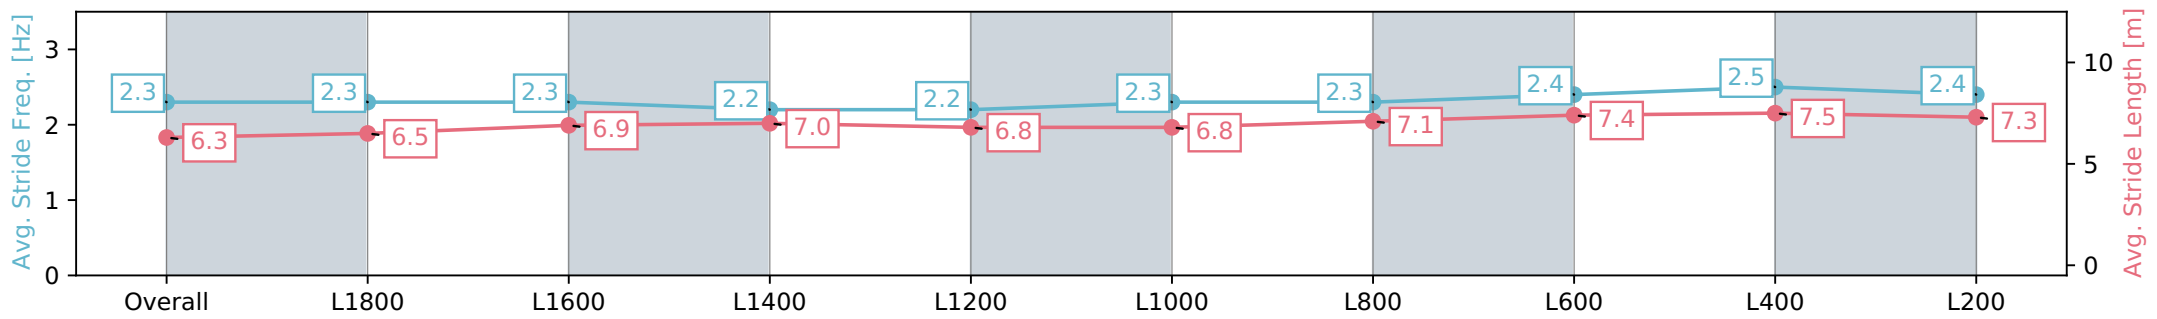

Horse/Jockey Name	LEGARTO
Finish Rank	2
Fastest Section Time (Section)	0:10.93 (L400)
Top Speed [km/h] (Section)	67.1 (L400)
Race State	Finished

Ellerslie NZ - Professional
Race 7: BONECRUSHER NEW ZEALAND STAKES - 2000m
09 March 2024 - 4:39PM
Track Rating: Good 4, Weather: Fine, Rail Position: Out 5m From 1000m To 400m, Remainder Out 3m

Section	Overall	L1800	L1600	L1400	L1200	L1000	L800	L600	L400	L200
Section Times	2:03.96 [2] (0:13.81)	1:50.15 [4] (0:13.06)	1:37.09 [4] (0:12.63)	1:24.46 [4] (0:12.80)	1:11.66 [4] (0:13.18)	0:58.48 [4] (0:12.66)	0:45.82 [3] (0:11.92)	0:33.90 [3] (0:11.37)	0:22.53 [2] (0:10.93)	0:11.60 [2] (0:11.60)
Average Speed [km/h]	52.1	55.4	57.6	56.2	54.9	57.0	60.8	64.0	66.0	62.0
Top Speed [km/h]	61.2	57.0	58.7	58.3	56.2	59.2	62.7	65.9	67.1	65.1
Avg. Dist. to Rail [m]	0.8	1.5	1.4	0.5	1.6	1.0	1.3	1.9	1.4	2.9
Avg. Stride Freq. [Hz]	2.3	2.3	2.3	2.2	2.2	2.3	2.3	2.4	2.5	2.4
Avg. Stride Length [m]	6.3	6.5	6.9	7.0	6.8	6.8	7.1	7.4	7.5	7.3

Report Created: Sat 09 March 2024 14:58:46 GMT+11 (Note: Timing is based on positional data)

- [ ] Ranking at each section and finish
- -:-:- No data available at this section
- NA No data available