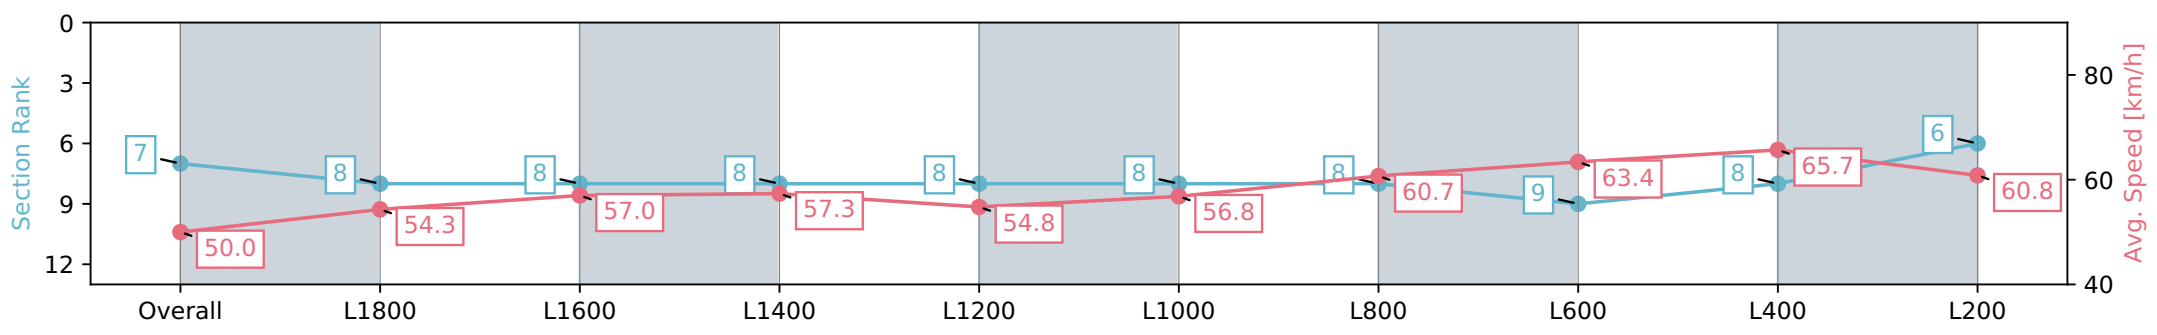

Horse/Jockey Name	MALI STON
Finish Rank	7
Fastest Section Time (Section)	0:10.96 (L400)
Top Speed [km/h] (Section)	67.0 (L400)
Race State	Finished

Ellerslie NZ - Professional
Race 7: BONECRUSHER NEW ZEALAND STAKES - 2000m
09 March 2024 - 4:39PM
Track Rating: Good 4, Weather: Fine, Rail Position: Out 5m From 1000m To 400m, Remainder Out 3m

Section	Overall	L1800	L1600	L1400	L1200	L1000	L800	L600	L400	L200
Section Times	2:05.08 [7] (0:14.35)	1:50.73 [8] (0:13.28)	1:37.45 [8] (0:12.72)	1:24.73 [8] (0:12.56)	1:12.17 [8] (0:13.20)	0:58.97 [8] (0:12.71)	0:46.26 [8] (0:11.96)	0:34.30 [9] (0:11.49)	0:22.81 [8] (0:10.96)	0:11.85 [6] (0:11.85)
Average Speed [km/h]	50.0	54.3	57.0	57.3	54.8	56.8	60.7	63.4	65.7	60.8
Top Speed [km/h]	59.1	56.6	59.8	59.9	56.2	58.9	62.1	66.2	67.0	63.8
Avg. Dist. to Rail [m]	1.3	0.7	1.1	0.3	1.4	1.1	1.5	2.2	2.0	0.9
Avg. Stride Freq. [Hz]	2.2	2.3	2.3	2.3	2.2	2.3	2.3	2.4	2.4	2.3
Avg. Stride Length [m]	6.2	6.6	6.9	7.0	6.8	6.7	7.0	7.5	7.6	7.4

- [ ] Ranking at each section and finish
- -:-:- No data available at this section
- NA No data available