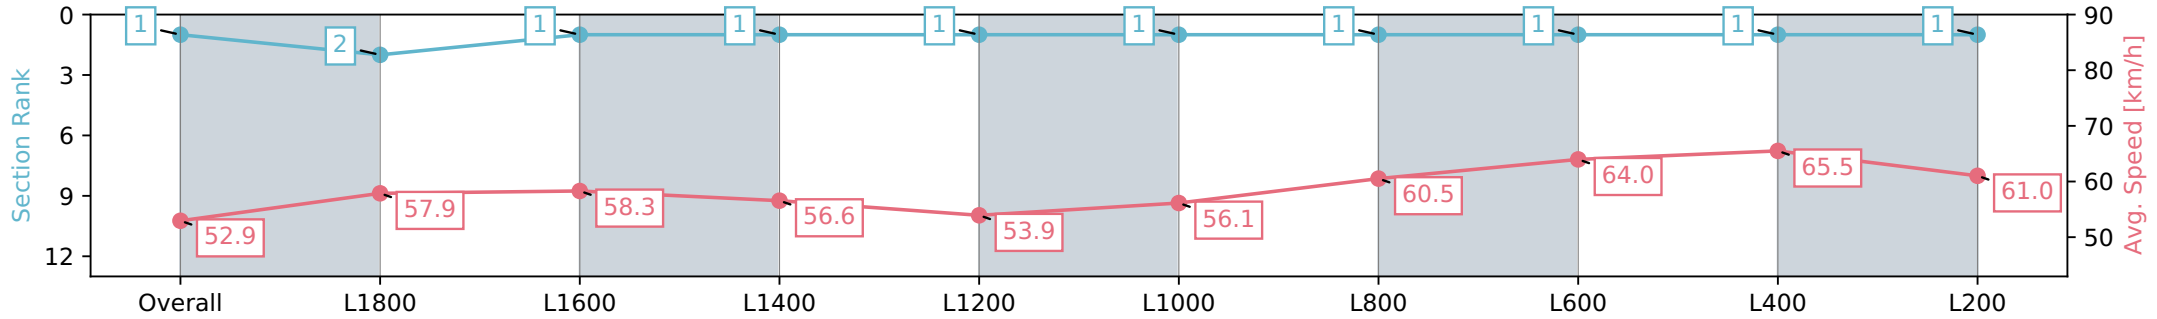

Section	Overall	L1800	L1600	L1400	L1200	L1000	L800	L600	L400	L200
Section Times	2:03.90 [1] (0:13.60)	1:50.30 [2] (0:12.65)	1:37.65 [1] (0:12.49)	1:25.16 [1] (0:12.75)	1:12.41 [1] (0:13.40)	0:59.01 [1] (0:12.89)	0:46.12 [1] (0:11.96)	0:34.16 [1] (0:11.37)	0:22.79 [1] (0:10.99)	0:11.80 [1] (0:11.80)
Average Speed [km/h]	52.9	57.9	58.3	56.6	53.9	56.1	60.5	64.0	65.5	61.0
Top Speed [km/h]	62.7	59.9	59.8	58.6	55.0	59.9	62.7	65.5	66.4	63.9
Avg. Dist. to Rail [m]	3.8	2.4	1.9	0.5	1.7	1.0	1.5	1.7	0.3	0.8
Avg. Stride Freq. [Hz]	2.3	2.3	2.3	2.2	2.2	2.2	2.2	2.3	2.4	2.4
Avg. Stride Length [m]	6.5	7.0	7.2	7.2	7.0	7.1	7.2	7.4	7.4	7.2