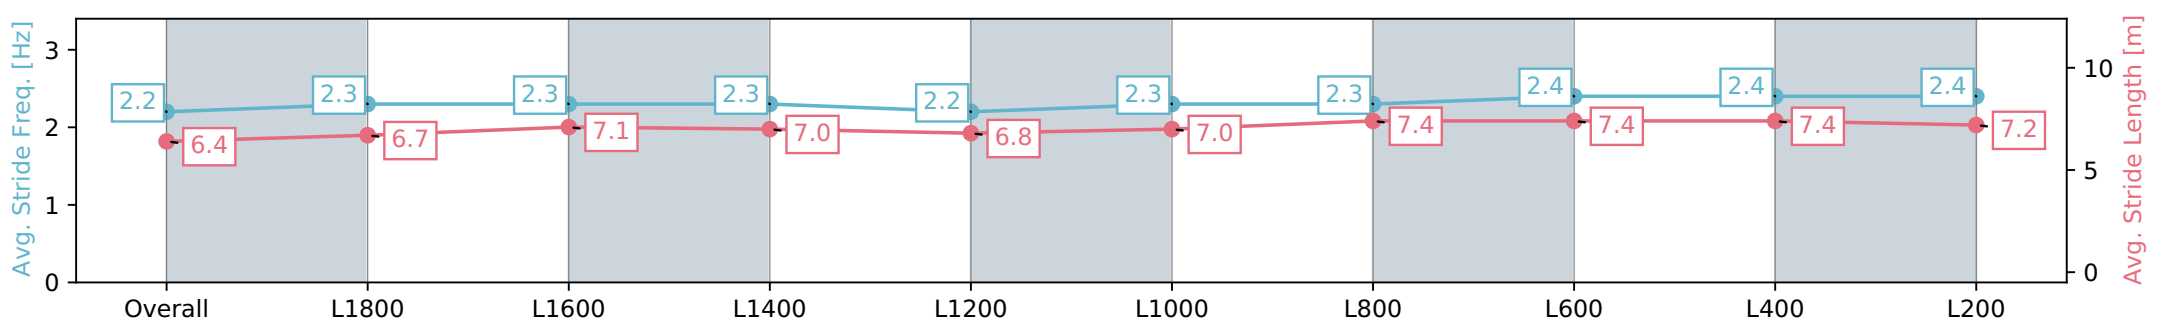

Horse/Jockey Name	RIODINI
Finish Rank	10
Fastest Section Time (Section)	0:11.18 (L400)
Top Speed [km/h] (Section)	65.9 (L400)
Race State	Finished

Ellerslie NZ - Professional
Race 7: BONECRUSHER NEW ZEALAND STAKES - 2000m
09 March 2024 - 4:39PM
Track Rating: Good 4, Weather: Fine, Rail Position: Out 5m From 1000m To 400m, Remainder Out 3m

Section	Overall	L1800	L1600	L1400	L1200	L1000	L800	L600	L400	L200
Section Times	2:05.41 [10] (0:14.40)	1:51.01 [9] (0:13.45)	1:37.56 [9] (0:12.74)	1:24.82 [9] (0:12.52)	1:12.30 [9] (0:13.15)	0:59.15 [9] (0:12.71)	0:46.44 [10] (0:11.87)	0:34.57 [10] (0:11.56)	0:23.00 [10] (0:11.18)	0:11.82 [10] (0:11.82)
Average Speed [km/h]	50.2	54.0	57.3	57.4	55.1	57.2	61.6	63.8	64.5	60.9
Top Speed [km/h]	58.5	56.2	60.0	59.9	57.2	59.1	64.5	64.7	65.9	63.9
Avg. Dist. to Rail [m]	5.2	1.4	2.3	1.2	2.5	2.5	3.2	4.1	4.9	4.9
Avg. Stride Freq. [Hz]	2.2	2.3	2.3	2.3	2.2	2.3	2.3	2.4	2.4	2.4
Avg. Stride Length [m]	6.4	6.7	7.1	7.0	6.8	7.0	7.4	7.4	7.4	7.2

- [ ] Ranking at each section and finish
- -:-:- No data available at this section
- NA No data available