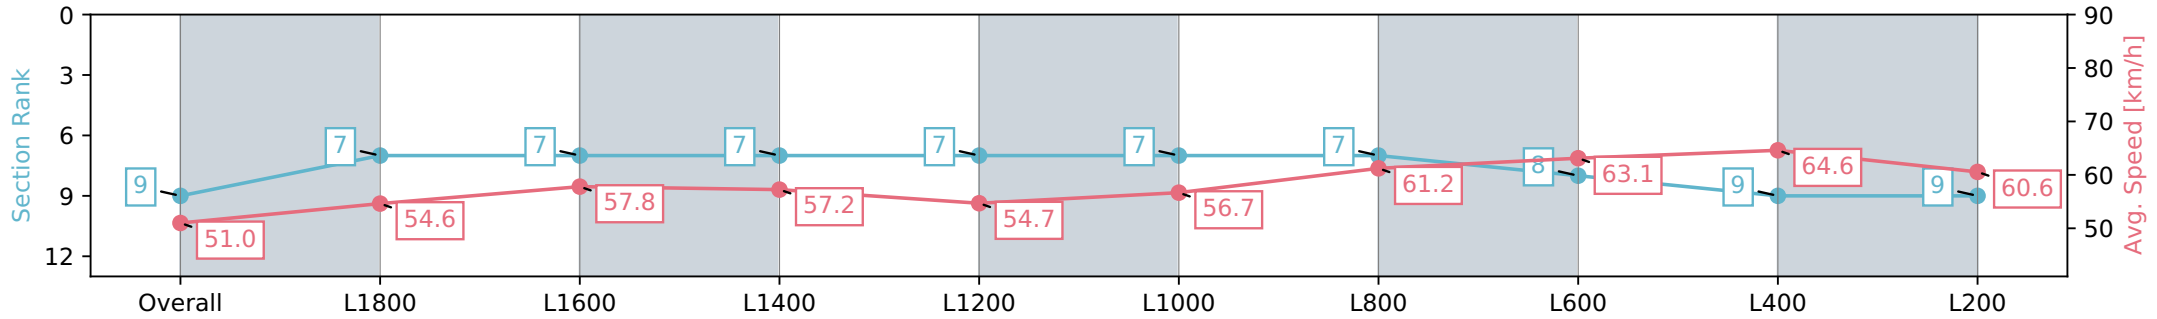

Horse/Jockey Name	SHARP 'N' SMART
Finish Rank	9
Fastest Section Time (Section)	0:11.17 (L400)
Top Speed [km/h] (Section)	65.1 (L400)
Race State	Finished

Ellerslie NZ - Professional
Race 7: BONECRUSHER NEW ZEALAND STAKES - 2000m
09 March 2024 - 4:39PM
Track Rating: Good 4, Weather: Fine, Rail Position: Out 5m From 1000m To 400m, Remainder Out 3m

Section	Overall	L1800	L1600	L1400	L1200	L1000	L800	L600	L400	L200
Section Times	2:05.34 [9] (0:14.17)	1:51.17 [7] (0:13.38)	1:37.79 [7] (0:12.62)	1:25.17 [7] (0:12.59)	1:12.58 [7] (0:13.26)	0:59.32 [7] (0:12.77)	0:46.55 [7] (0:11.91)	0:34.64 [8] (0:11.59)	0:23.05 [9] (0:11.17)	0:11.88 [9] (0:11.88)
Average Speed [km/h]	51.0	54.6	57.8	57.2	54.7	56.7	61.2	63.1	64.6	60.6
Top Speed [km/h]	59.3	57.0	60.2	60.2	57.7	59.4	62.6	64.3	65.1	63.8
Avg. Dist. to Rail [m]	2.5	2.5	2.2	1.1	2.2	1.8	2.3	3.0	3.6	3.3
Avg. Stride Freq. [Hz]	2.2	2.2	2.2	2.2	2.2	2.2	2.2	2.3	2.3	2.2
Avg. Stride Length [m]	6.5	6.7	7.0	6.9	6.7	7.0	7.6	7.6	7.8	7.6

- [ ] Ranking at each section and finish
- -:-:- No data available at this section
- NA No data available