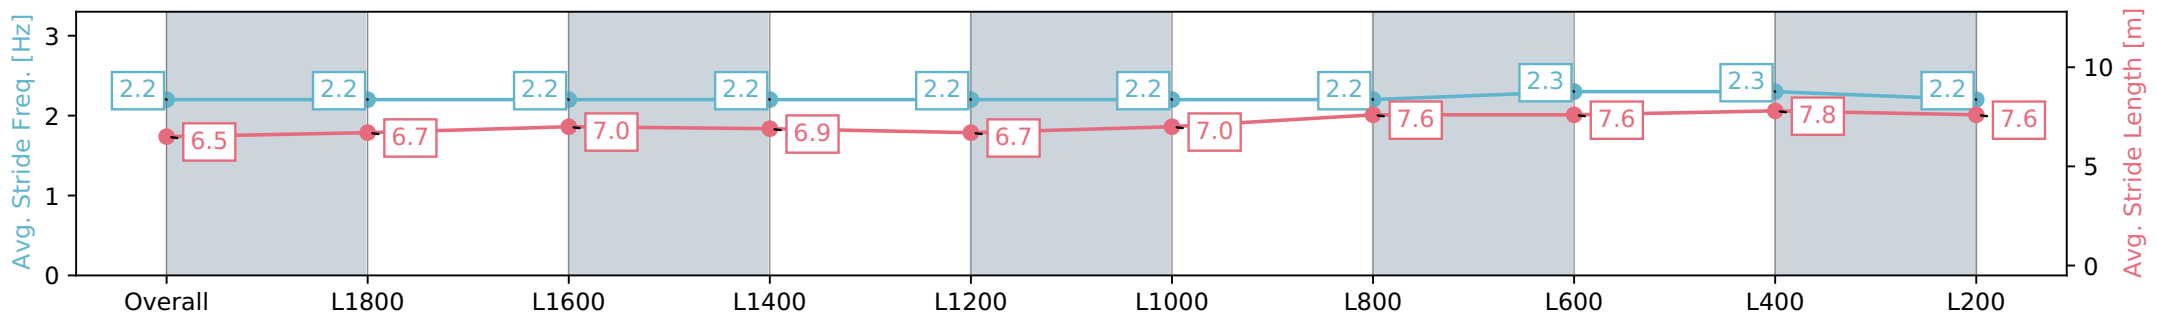

Horse/Jockey Name	SHARP 'N' SMART
Finish Rank	9
Fastest Section Time (Section)	0:11.17 (L400)
Top Speed [km/h] (Section)	65.1 (L400)
Race State	Finished

Ellerslie NZ - Professional
Race 7: BONECRUSHER NEW ZEALAND STAKES - 2000m
09 March 2024 - 4:39PM
Track Rating: Good 4, Weather: Fine, Rail Position: Out 5m From 1000m To 400m, Remainder Out 3m

Section	Overall	L1800	L1600	L1400	L1200	L1000	L800	L600	L400	L200
Section Times	2:05.34 [9] (0:14.17)	1:51.17 [7] (0:13.38)	1:37.79 [7] (0:12.62)	1:25.17 [7] (0:12.59)	1:12.58 [7] (0:13.26)	0:59.32 [7] (0:12.77)	0:46.55 [7] (0:11.91)	0:34.64 [8] (0:11.59)	0:23.05 [9] (0:11.17)	0:11.88 [9] (0:11.88)
Average Speed [km/h]	51.0	54.6	57.8	57.2	54.7	56.7	61.2	63.1	64.6	60.6
Top Speed [km/h]	59.3	57.0	60.2	60.2	57.7	59.4	62.6	64.3	65.1	63.8
Avg. Dist. to Rail [m]	2.5	2.5	2.2	1.1	2.2	1.8	2.3	3.0	3.6	3.3
Avg. Stride Freq. [Hz]	2.2	2.2	2.2	2.2	2.2	2.2	2.2	2.3	2.3	2.2
Avg. Stride Length [m]	6.5	6.7	7.0	6.9	6.7	7.0	7.6	7.6	7.8	7.6

- [ ] Ranking at each section and finish
- -:-:- No data available at this section
- NA No data available