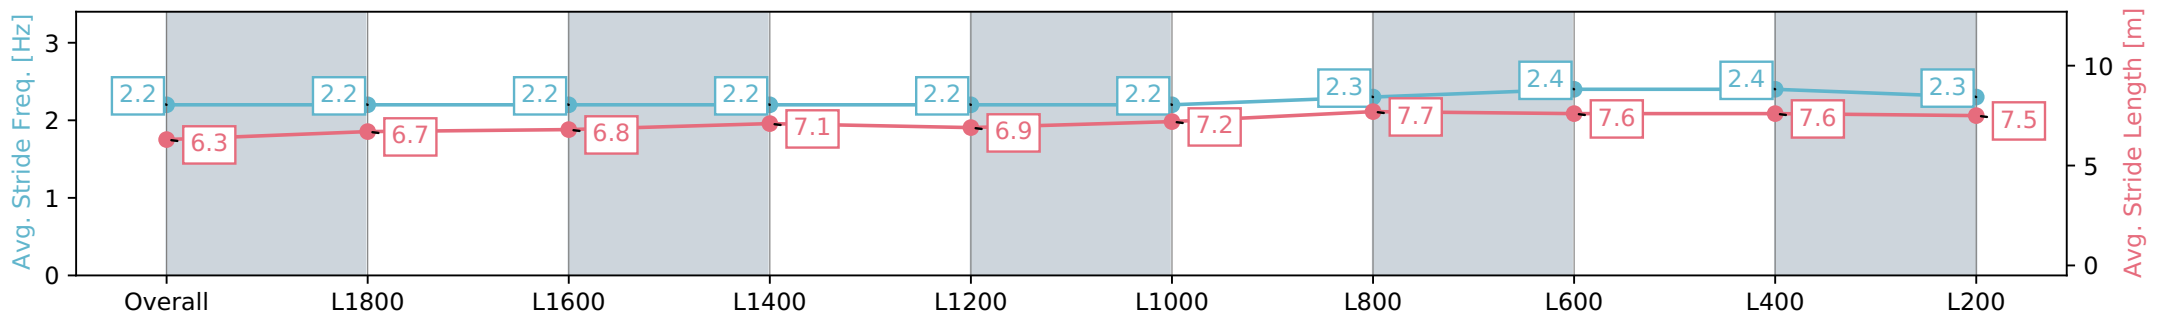

Horse/Jockey Name	ONE BOLD CAT
Finish Rank	6
Fastest Section Time (Section)	0:11.14 (L400)
Top Speed [km/h] (Section)	66.0 (L400)
Race State	Finished

Ellerslie NZ - Professional
Race 7: BONECRUSHER NEW ZEALAND STAKES - 2000m
09 March 2024 - 4:39PM
Track Rating: Good 4, Weather: Fine, Rail Position: Out 5m From 1000m To 400m, Remainder Out 3m

Section	Overall	L1800	L1600	L1400	L1200	L1000	L800	L600	L400	L200
Section Times	2:04.99 [6] (0:14.70)	1:50.29 [10] (0:13.56)	1:36.73 [10] (0:12.71)	1:24.02 [10] (0:12.42)	1:11.60 [10] (0:13.05)	0:58.55 [10] (0:12.43)	0:46.12 [9] (0:11.70)	0:34.42 [7] (0:11.52)	0:22.90 [6] (0:11.14)	0:11.76 [6] (0:11.76)
Average Speed [km/h]	49.2	53.9	57.4	58.1	55.6	58.5	62.6	64.3	64.9	61.3
Top Speed [km/h]	56.8	56.6	60.5	60.7	57.7	60.2	64.4	65.5	66.0	63.8
Avg. Dist. to Rail [m]	6.1	2.4	2.5	1.7	2.8	2.8	3.7	5.0	6.7	5.1
Avg. Stride Freq. [Hz]	2.2	2.2	2.2	2.2	2.2	2.2	2.2	2.3	2.4	2.3
Avg. Stride Length [m]	6.3	6.7	6.8	7.1	6.9	7.2	7.7	7.6	7.6	7.5

[ ] Ranking at each section and finish
-:-:- No data available at this section
NA No data available