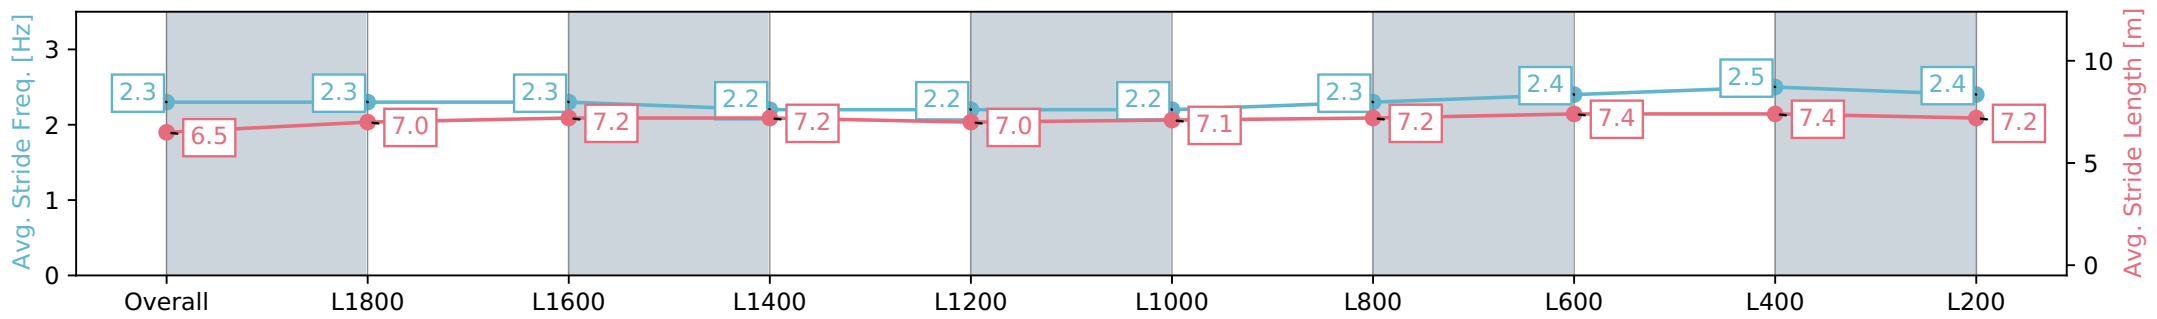

Section	Overall	L1800	L1600	L1400	L1200	L1000	L800	L600	L400	L200
Section Times	2:03.90 [1] (0:13.60)	1:50.30 [2] (0:12.65)	1:37.65 [1] (0:12.49)	1:25.16 [1] (0:12.75)	1:12.41 [1] (0:13.40)	0:59.01 [1] (0:12.89)	0:46.12 [1] (0:11.96)	0:34.16 [1] (0:11.37)	0:22.79 [1] (0:10.99)	0:11.80 [1] (0:11.80)
Average Speed [km/h]	52.9	57.9	58.3	56.6	53.9	56.1	60.5	64.0	65.5	61.0
Top Speed [km/h]	62.7	59.9	59.8	58.6	55.0	59.9	62.7	65.5	66.4	63.9
Avg. Dist. to Rail [m]	3.8	2.4	1.9	0.5	1.7	1.0	1.5	1.7	0.3	0.8
Avg. Stride Freq. [Hz]	2.3	2.3	2.3	2.2	2.2	2.2	2.2	2.3	2.4	2.4
Avg. Stride Length [m]	6.5	7.0	7.2	7.2	7.0	7.1	7.2	7.4	7.4	7.2