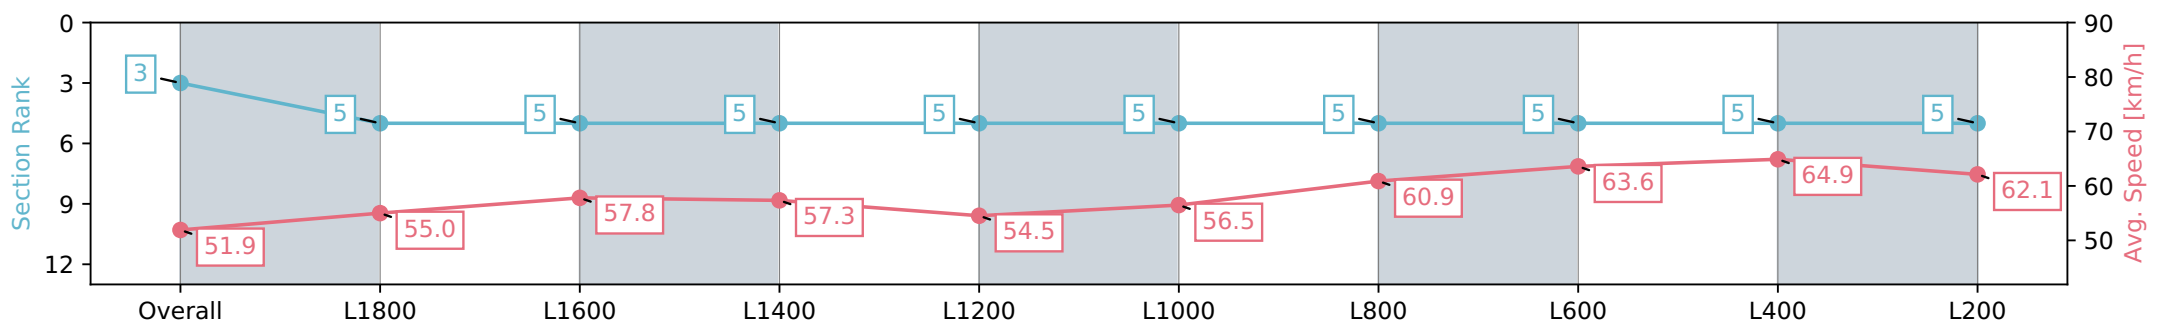

Horse/Jockey Name	LADIES MAN
Finish Rank	3
Fastest Section Time (Section)	0:11.11 (L400)
Top Speed [km/h] (Section)	65.7 (L400)
Race State	Finished

Ellerslie NZ - Professional
Race 7: BONECRUSHER NEW ZEALAND STAKES - 2000m
09 March 2024 - 4:39PM
Track Rating: Good 4, Weather: Fine, Rail Position: Out 5m From 1000m To 400m, Remainder Out 3m

Section	Overall	L1800	L1600	L1400	L1200	L1000	L800	L600	L400	L200
Section Times	2:04.77 [3] (0:13.89)	1:50.88 [5] (0:13.35)	1:37.53 [5] (0:12.63)	1:24.90 [5] (0:12.56)	1:12.34 [5] (0:13.28)	0:59.05 [5] (0:12.82)	0:46.23 [5] (0:11.97)	0:34.26 [5] (0:11.55)	0:22.71 [5] (0:11.11)	0:11.60 [5] (0:11.60)
Average Speed [km/h]	51.9	55.0	57.8	57.3	54.5	56.5	60.9	63.6	64.9	62.1
Top Speed [km/h]	60.1	57.0	60.3	60.3	56.8	58.9	62.2	64.8	65.7	64.3
Avg. Dist. to Rail [m]	2.1	2.7	2.4	1.3	2.4	1.9	2.4	3.4	4.7	3.4
Avg. Stride Freq. [Hz]	2.2	2.2	2.2	2.1	2.1	2.1	2.2	2.3	2.3	2.3
Avg. Stride Length [m]	6.6	6.9	7.2	7.3	6.9	7.1	7.7	7.7	7.8	7.6

- [ ] Ranking at each section and finish
- -:-:- No data available at this section
- NA No data available