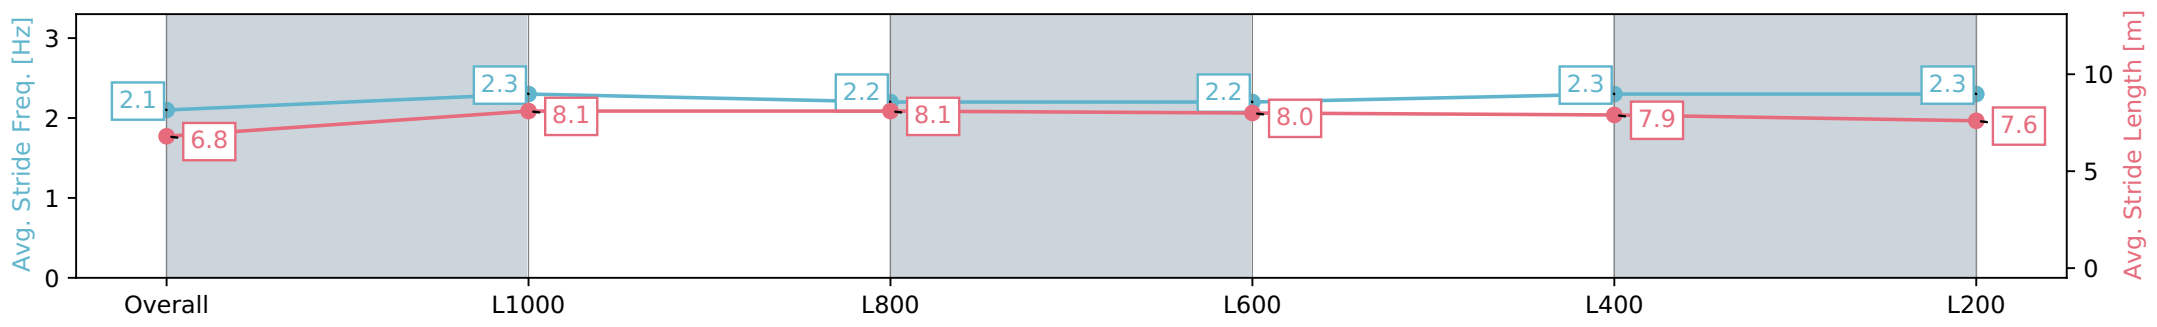

Horse/Jockey Name	DRAGON LEAP
Finish Rank	2
Fastest Section Time (Section)	0:10.86 (L1000)
Top Speed [km/h] (Section)	68.8 (L1000)
Race State	Finished

Ellerslie NZ - Professional
Race 5: HAUNUI FARM KING'S PLATE - 1200m
02 March 2024 - 2:52PM
Track Rating: Good 4, Weather: Fine, Rail Position: Out 2m From 1000m To 400m, Remainder True

Section	Overall	L1000	L800	L600	L400	L200
Section Times	1:09.64 [2] (0:13.35)	0:56.29 [4] (0:10.86)	0:45.43 [4] (0:11.21)	0:34.22 [4] (0:11.56)	0:22.66 [4] (0:11.00)	0:11.66 [2] (0:11.66)
Average Speed [km/h]	54.5	66.7	64.6	63.1	65.5	61.8
Top Speed [km/h]	65.4	68.8	65.4	63.9	66.6	64.7
Avg. Dist. to Rail [m]	6.0	2.3	1.2	2.2	3.6	4.5
Avg. Stride Freq. [Hz]	2.1	2.3	2.2	2.2	2.3	2.3
Avg. Stride Length [m]	6.8	8.1	8.1	8.0	7.9	7.6

Report Created: Sat 02 March 2024 13:24:03 GMT+11 (Note: Timing is based on positional data)

- [ ] Ranking at each section and finish
- -:-:- No data available at this section
- NA No data available