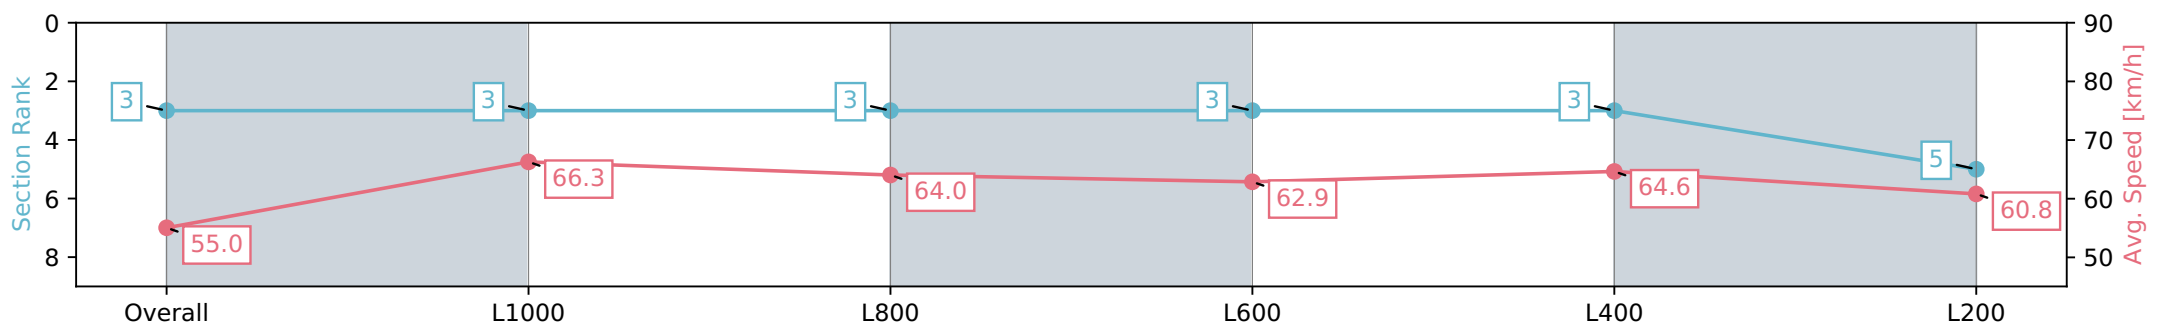

Ellerslie NZ - Professional

Race 5: HAUNUI FARM KING'S PLATE - 1200m

02 March 2024 - 2:52PM

Track Rating: Good 4, Weather: Fine, Rail Position: Out 2m From 1000m To 400m, Remainder True

Section	Overall	L1000	L800	L600	L400	L200
Section Times	1:09.87 [3] (0:13.11)	0:56.76 [3] (0:10.92)	0:45.84 [3] (0:11.34)	0:34.50 [3] (0:11.53)	0:22.97 [3] (0:11.15)	0:11.82 [5] (0:11.82)
Average Speed [km/h]	55.0	66.3	64.0	62.9	64.6	60.8
Top Speed [km/h]	64.2	67.9	65.1	64.5	65.4	63.9
Avg. Dist. to Rail [m]	2.7	1.3	1.9	1.2	1.6	2.5
Avg. Stride Freq. [Hz]	2.3	2.5	2.4	2.3	2.4	2.3
Avg. Stride Length [m]	6.2	7.4	7.5	7.5	7.5	7.4