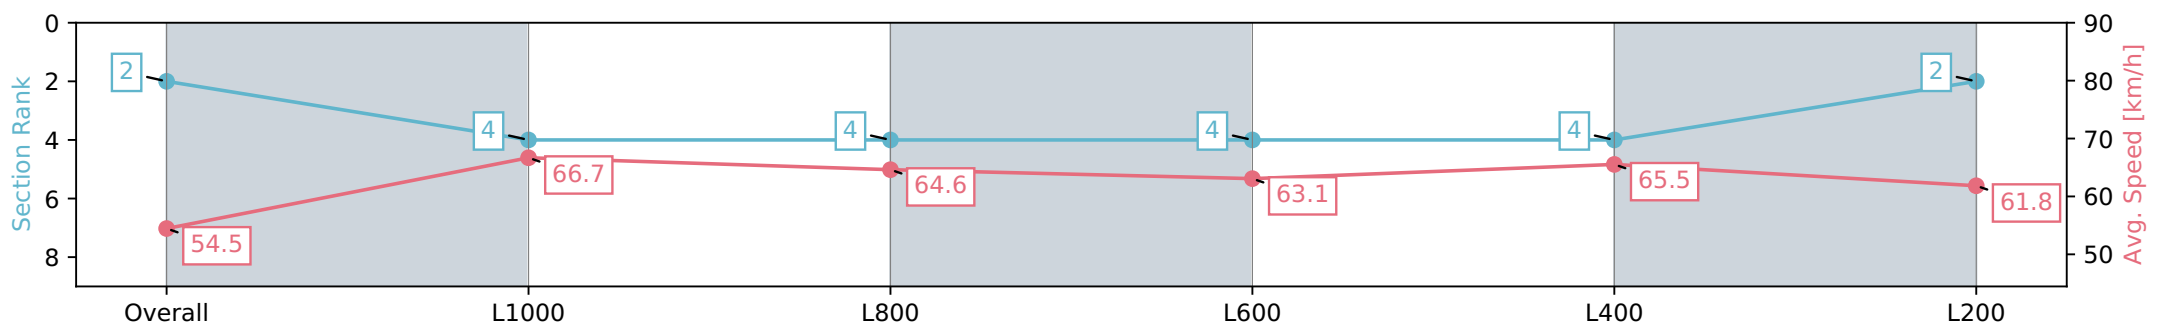

Horse/Jockey Name	DRAGON LEAP
Finish Rank	2
Fastest Section Time (Section)	0:10.86 (L1000)
Top Speed [km/h] (Section)	68.8 (L1000)
Race State	Finished

Ellerslie NZ - Professional
Race 5: HAUNUI FARM KING'S PLATE - 1200m
02 March 2024 - 2:52PM
Track Rating: Good 4, Weather: Fine, Rail Position: Out 2m From 1000m To 400m, Remainder True

Section	Overall	L1000	L800	L600	L400	L200
Section Times	1:09.64 [2] (0:13.35)	0:56.29 [4] (0:10.86)	0:45.43 [4] (0:11.21)	0:34.22 [4] (0:11.56)	0:22.66 [4] (0:11.00)	0:11.66 [2] (0:11.66)
Average Speed [km/h]	54.5	66.7	64.6	63.1	65.5	61.8
Top Speed [km/h]	65.4	68.8	65.4	63.9	66.6	64.7
Avg. Dist. to Rail [m]	6.0	2.3	1.2	2.2	3.6	4.5
Avg. Stride Freq. [Hz]	2.1	2.3	2.2	2.2	2.3	2.3
Avg. Stride Length [m]	6.8	8.1	8.1	8.0	7.9	7.6

Report Created: Sat 02 March 2024 13:24:03 GMT+11 (Note: Timing is based on positional data)

- [ ] Ranking at each section and finish
- -:-:- No data available at this section
- NA No data available