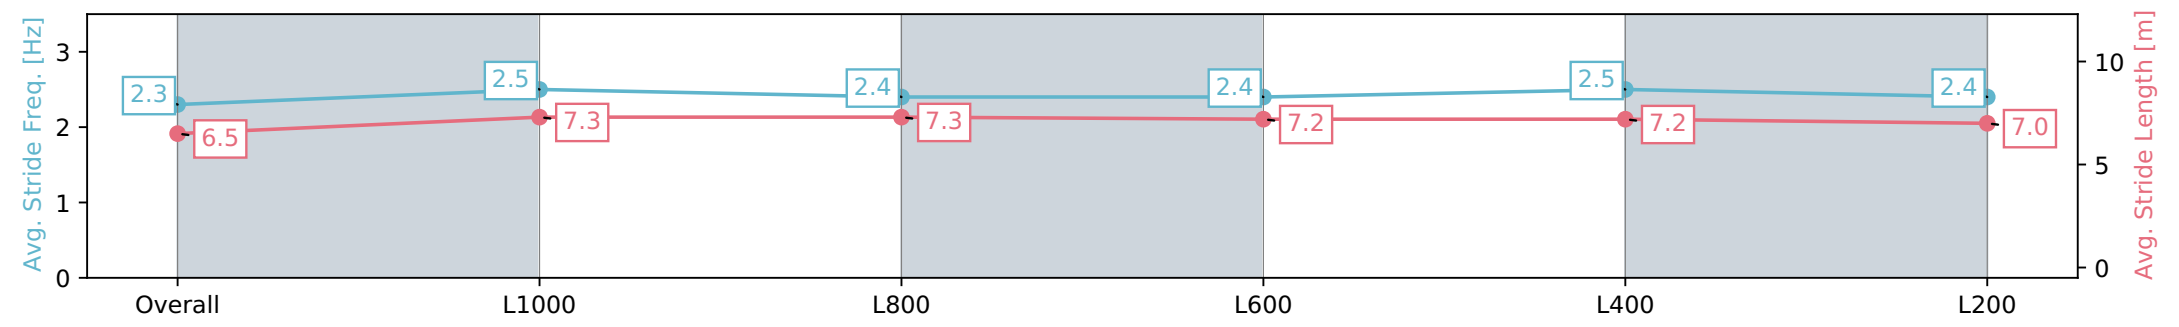

Ellerslie NZ - Professional

Race 5: HAUNUI FARM KING'S PLATE - 1200m

02 March 2024 - 2:52PM

Track Rating: Good 4, Weather: Fine, Rail Position: Out 2m From 1000m To 400m, Remainder True

Section	Overall	L1000	L800	L600	L400	L200
Section Times	1:10.16 [6] (0:12.81)	0:57.35 [1] (0:11.01)	0:46.34 [1] (0:11.27)	0:35.07 [1] (0:11.63)	0:23.44 [1] (0:11.33)	0:12.11 [4] (0:12.11)
Average Speed [km/h]	56.3	65.5	64.2	62.3	63.5	59.6
Top Speed [km/h]	65.4	67.2	65.2	63.4	64.2	62.8
Avg. Dist. to Rail [m]	4.5	0.4	0.7	1.1	0.4	0.3
Avg. Stride Freq. [Hz]	2.3	2.5	2.4	2.4	2.5	2.4
Avg. Stride Length [m]	6.5	7.3	7.3	7.2	7.2	7.0