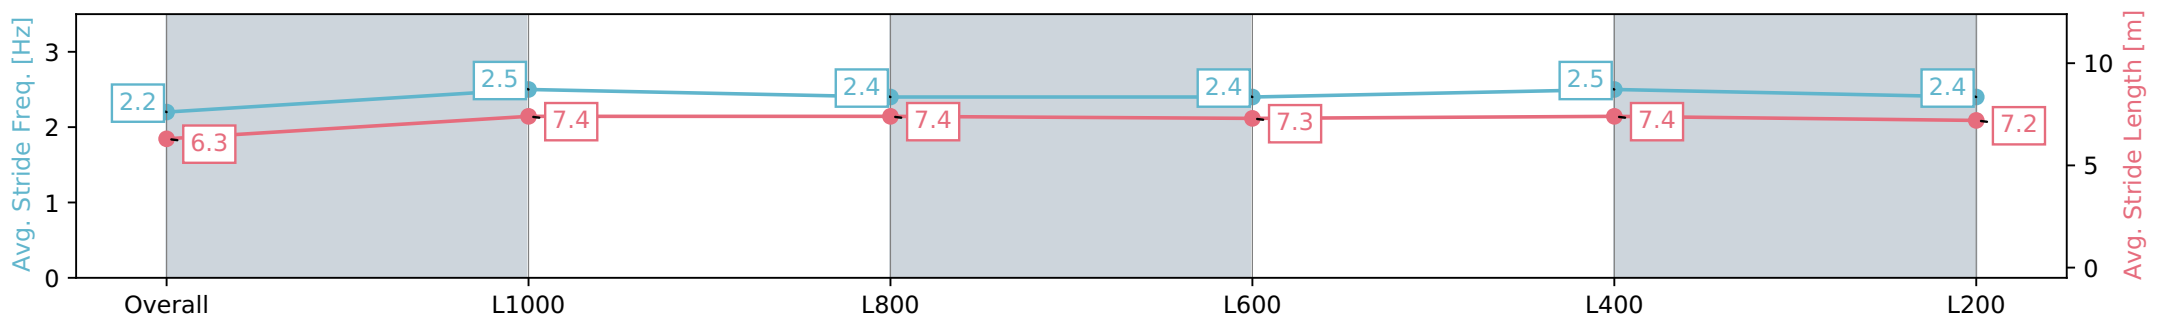

02 March 2024 - 2:52PM

Track Rating: Good 4, Weather: Fine, Rail Position: Out 2m From 1000m To 400m, Remainder True

Section	Overall	L1000	L800	L600	L400	L200
Section Times	1:09.63 [1] (0:13.68)	0:55.95 [6] (0:11.12)	0:44.83 [6] (0:11.01)	0:33.82 [6] (0:11.32)	0:22.50 [6] (0:10.92)	0:11.58 [3] (0:11.57)
Average Speed [km/h]	52.7	64.8	64.5	63.0	65.9	62.2
Top Speed [km/h]	63.4	66.7	66.0	64.6	66.7	65.3
Avg. Dist. to Rail [m]	3.1	0.5	2.7	1.6	1.2	0.4
Avg. Stride Freq. [Hz]	2.2	2.5	2.4	2.4	2.5	2.4
Avg. Stride Length [m]	6.3	7.4	7.4	7.3	7.4	7.2