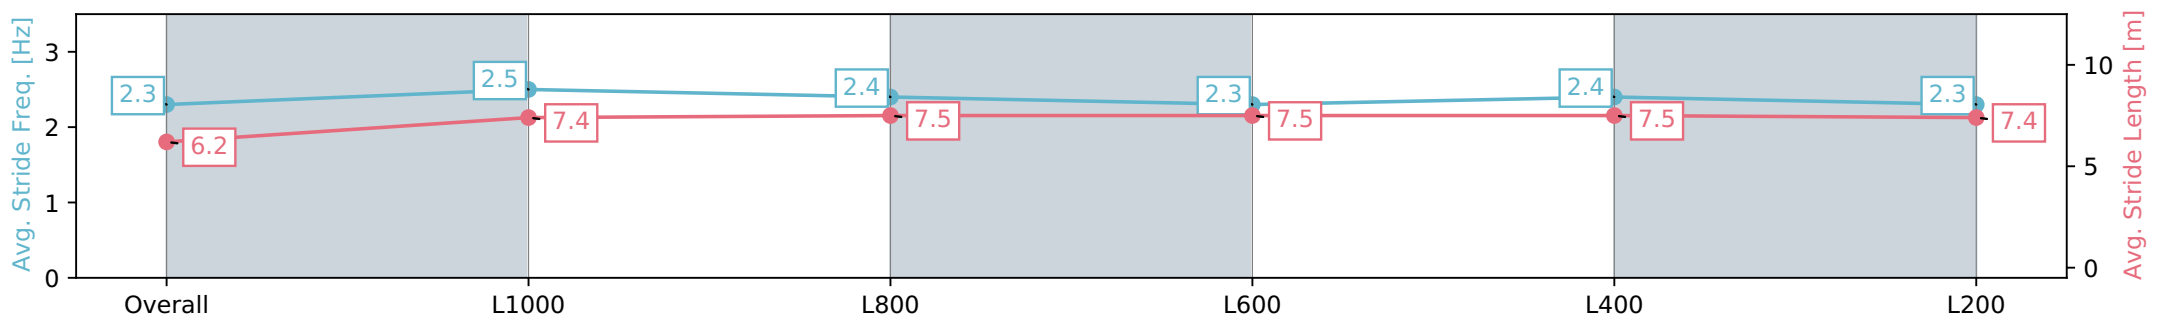

Ellerslie NZ - Professional

Race 5: HAUNUI FARM KING'S PLATE - 1200m

02 March 2024 - 2:52PM

Track Rating: Good 4, Weather: Fine, Rail Position: Out 2m From 1000m To 400m, Remainder True

Section	Overall	L1000	L800	L600	L400	L200
Section Times	1:09.87 [3] (0:13.11)	0:56.76 [3] (0:10.92)	0:45.84 [3] (0:11.34)	0:34.50 [3] (0:11.53)	0:22.97 [3] (0:11.15)	0:11.82 [5] (0:11.82)
Average Speed [km/h]	55.0	66.3	64.0	62.9	64.6	60.8
Top Speed [km/h]	64.2	67.9	65.1	64.5	65.4	63.9
Avg. Dist. to Rail [m]	2.7	1.3	1.9	1.2	1.6	2.5
Avg. Stride Freq. [Hz]	2.3	2.5	2.4	2.3	2.4	2.3
Avg. Stride Length [m]	6.2	7.4	7.5	7.5	7.5	7.4