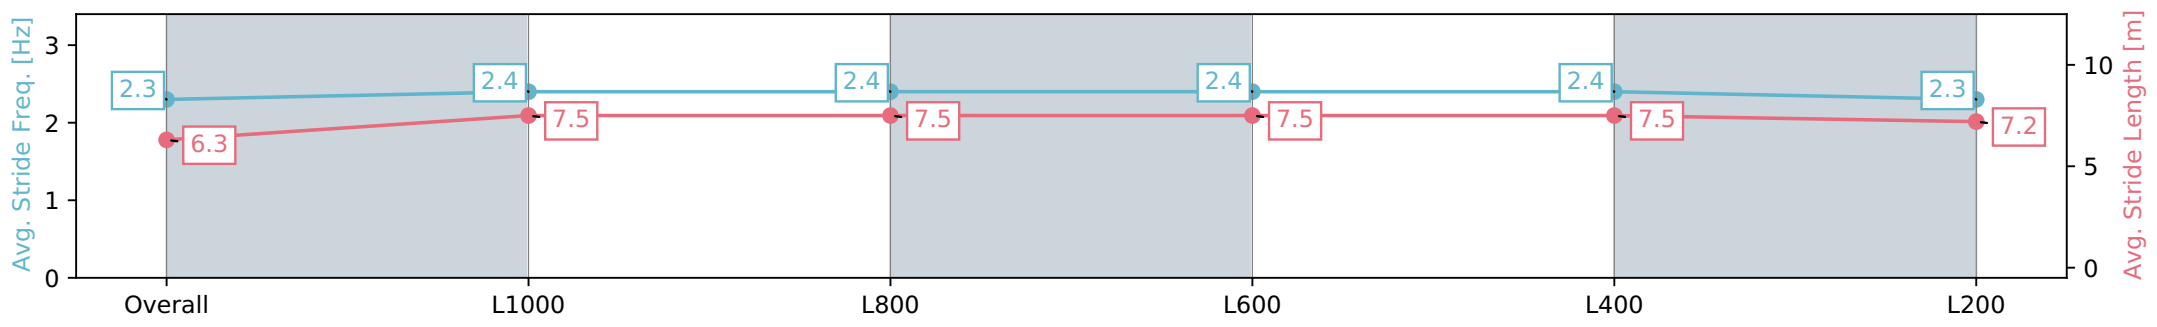

Ellerslie NZ - Professional

Race 5: HAUNUI FARM KING'S PLATE - 1200m

02 March 2024 - 2:52PM

Track Rating: Good 4, Weather: Fine, Rail Position: Out 2m From 1000m To 400m, Remainder True

Section	Overall	L1000	L800	L600	L400	L200
Section Times	1:09.92 [4] (0:13.48)	0:56.44 [5] (0:11.10)	0:45.34 [5] (0:11.21)	0:34.13 [5] (0:11.28)	0:22.84 [5] (0:11.02)	0:11.82 [6] (0:11.82)
Average Speed [km/h]	53.5	64.9	63.8	63.5	65.5	60.9
Top Speed [km/h]	64.0	66.1	65.0	64.9	66.6	64.9
Avg. Dist. to Rail [m]	2.7	0.7	1.2	0.9	1.9	3.4
Avg. Stride Freq. [Hz]	2.3	2.4	2.4	2.4	2.4	2.3
Avg. Stride Length [m]	6.3	7.5	7.5	7.5	7.5	7.2