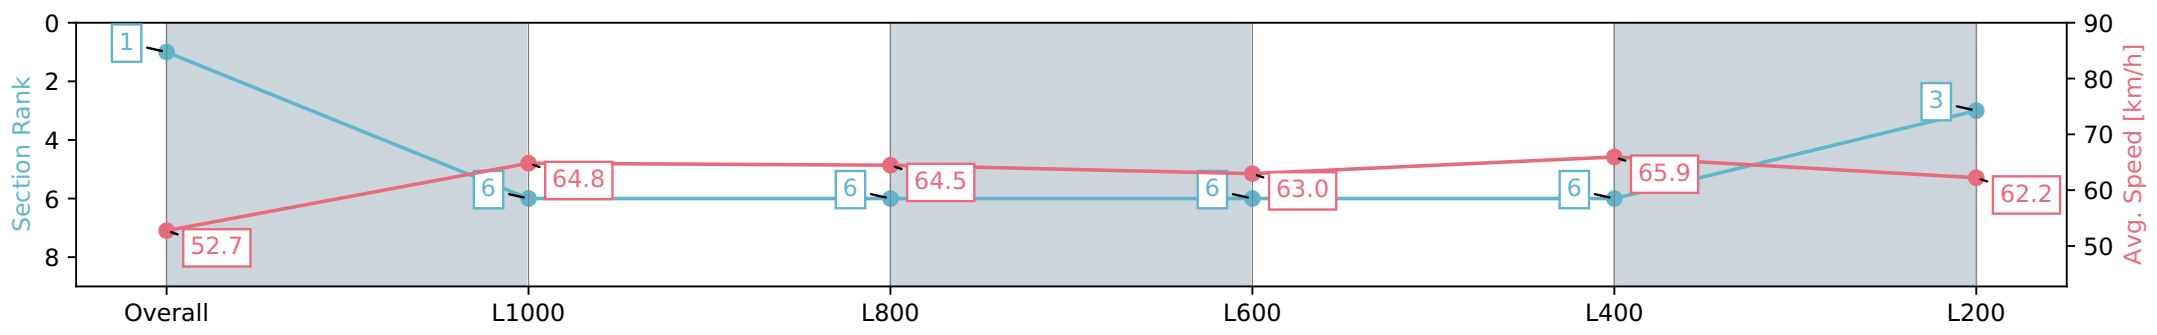

02 March 2024 - 2:52PM

Track Rating: Good 4, Weather: Fine, Rail Position: Out 2m From 1000m To 400m, Remainder True

Section	Overall	L1000	L800	L600	L400	L200
Section Times	1:09.63 [1] (0:13.68)	0:55.95 [6] (0:11.12)	0:44.83 [6] (0:11.01)	0:33.82 [6] (0:11.32)	0:22.50 [6] (0:10.92)	0:11.58 [3] (0:11.57)
Average Speed [km/h]	52.7	64.8	64.5	63.0	65.9	62.2
Top Speed [km/h]	63.4	66.7	66.0	64.6	66.7	65.3
Avg. Dist. to Rail [m]	3.1	0.5	2.7	1.6	1.2	0.4
Avg. Stride Freq. [Hz]	2.2	2.5	2.4	2.4	2.5	2.4
Avg. Stride Length [m]	6.3	7.4	7.4	7.3	7.4	7.2