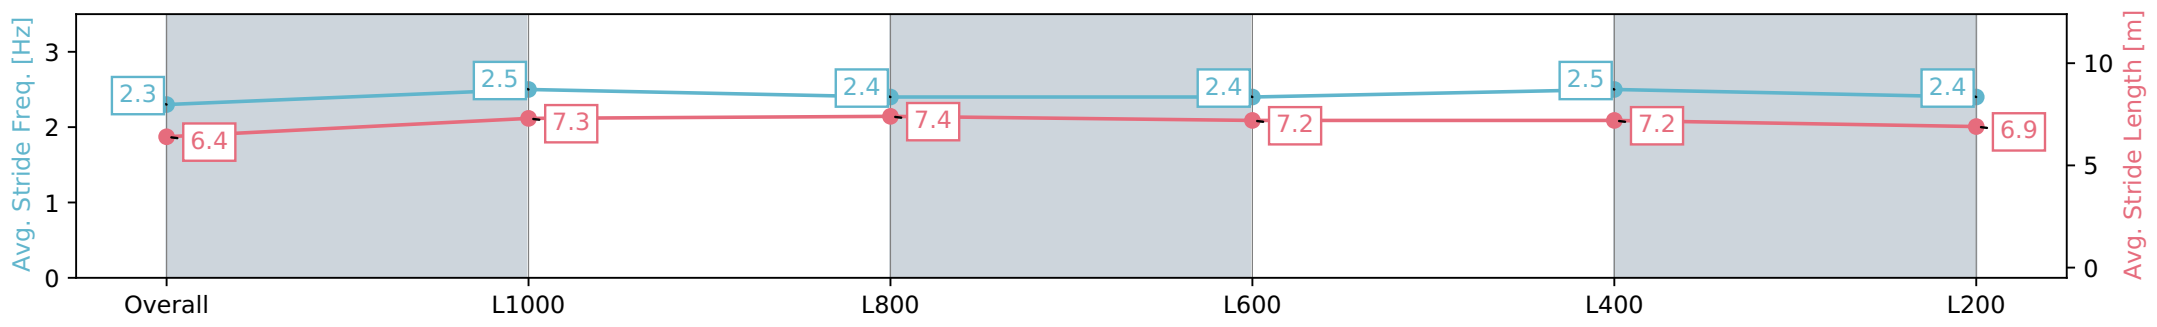

Ellerslie NZ - Professional

Race 5: HAUNUI FARM KING'S PLATE - 1200m

02 March 2024 - 2:52PM

Track Rating: Good 4, Weather: Fine, Rail Position: Out 2m From 1000m To 400m, Remainder True

Section	Overall	L1000	L800	L600	L400	L200
Section Times	1:09.97 [5] (0:12.84)	0:57.13 [2] (0:11.13)	0:46.00 [2] (0:11.19)	0:34.81 [2] (0:11.56)	0:23.24 [2] (0:11.21)	0:12.03 [1] (0:12.03)
Average Speed [km/h]	56.2	65.1	65.0	63.1	64.3	59.8
Top Speed [km/h]	64.4	66.8	66.6	64.3	65.6	63.8
Avg. Dist. to Rail [m]	4.6	1.9	1.9	2.4	2.2	2.4
Avg. Stride Freq. [Hz]	2.3	2.5	2.4	2.4	2.5	2.4
Avg. Stride Length [m]	6.4	7.3	7.4	7.2	7.2	6.9

- [] Ranking at each section and finish
- :-:- No data available at this section
- NA No data available

Horse/Jockey Name	NOT GUILTY
Finish Rank	6
Fastest Section Time (Section)	0:11.01 (L1000)
Top Speed [km/h] (Section)	67.2 (L1000)
Race State	Finished