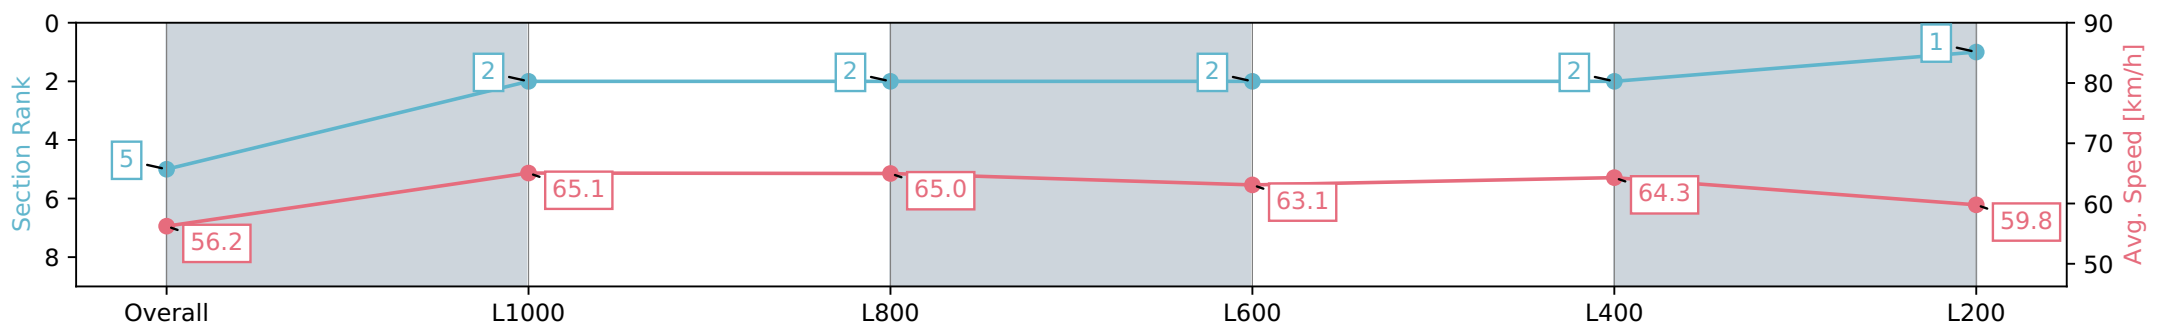

Ellerslie NZ - Professional

Race 5: HAUNUI FARM KING'S PLATE - 1200m

02 March 2024 - 2:52PM

Track Rating: Good 4, Weather: Fine, Rail Position: Out 2m From 1000m To 400m, Remainder True

Section	Overall	L1000	L800	L600	L400	L200
Section Times	1:09.97 [5] (0:12.84)	0:57.13 [2] (0:11.13)	0:46.00 [2] (0:11.19)	0:34.81 [2] (0:11.56)	0:23.24 [2] (0:11.21)	0:12.03 [1] (0:12.03)
Average Speed [km/h]	56.2	65.1	65.0	63.1	64.3	59.8
Top Speed [km/h]	64.4	66.8	66.6	64.3	65.6	63.8
Avg. Dist. to Rail [m]	4.6	1.9	1.9	2.4	2.2	2.4
Avg. Stride Freq. [Hz]	2.3	2.5	2.4	2.4	2.5	2.4
Avg. Stride Length [m]	6.4	7.3	7.4	7.2	7.2	6.9

- [] Ranking at each section and finish
- :-:- No data available at this section
- NA No data available

Horse/Jockey Name	NOT GUILTY
Finish Rank	6
Fastest Section Time (Section)	0:11.01 (L1000)
Top Speed [km/h] (Section)	67.2 (L1000)
Race State	Finished