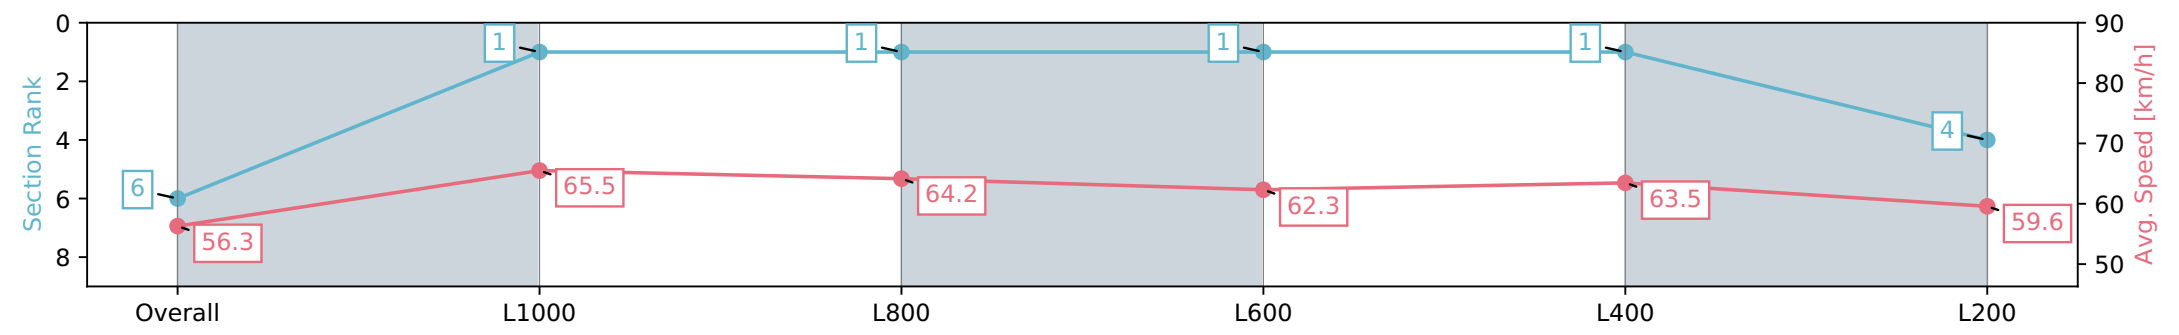

- [] Ranking at each section and finish
- :-:- No data available at this section
- NA No data available

Horse/Jockey Name	NOT GUILTY
Finish Rank	6
Fastest Section Time (Section)	0:11.01 (L1000)
Top Speed [km/h] (Section)	67.2 (L1000)
Race State	Finished

Ellerslie NZ - Professional

Race 5: HAUNUI FARM KING'S PLATE - 1200m

02 March 2024 - 2:52PM

Track Rating: Good 4, Weather: Fine, Rail Position: Out 2m From 1000m To 400m, Remainder True

Section	Overall	L1000	L800	L600	L400	L200
Section Times	1:10.16 [6] (0:12.81)	0:57.35 [1] (0:11.01)	0:46.34 [1] (0:11.27)	0:35.07 [1] (0:11.63)	0:23.44 [1] (0:11.33)	0:12.11 [4] (0:12.11)
Average Speed [km/h]	56.3	65.5	64.2	62.3	63.5	59.6
Top Speed [km/h]	65.4	67.2	65.2	63.4	64.2	62.8
Avg. Dist. to Rail [m]	4.5	0.4	0.7	1.1	0.4	0.3
Avg. Stride Freq. [Hz]	2.3	2.5	2.4	2.4	2.5	2.4
Avg. Stride Length [m]	6.5	7.3	7.3	7.2	7.2	7.0