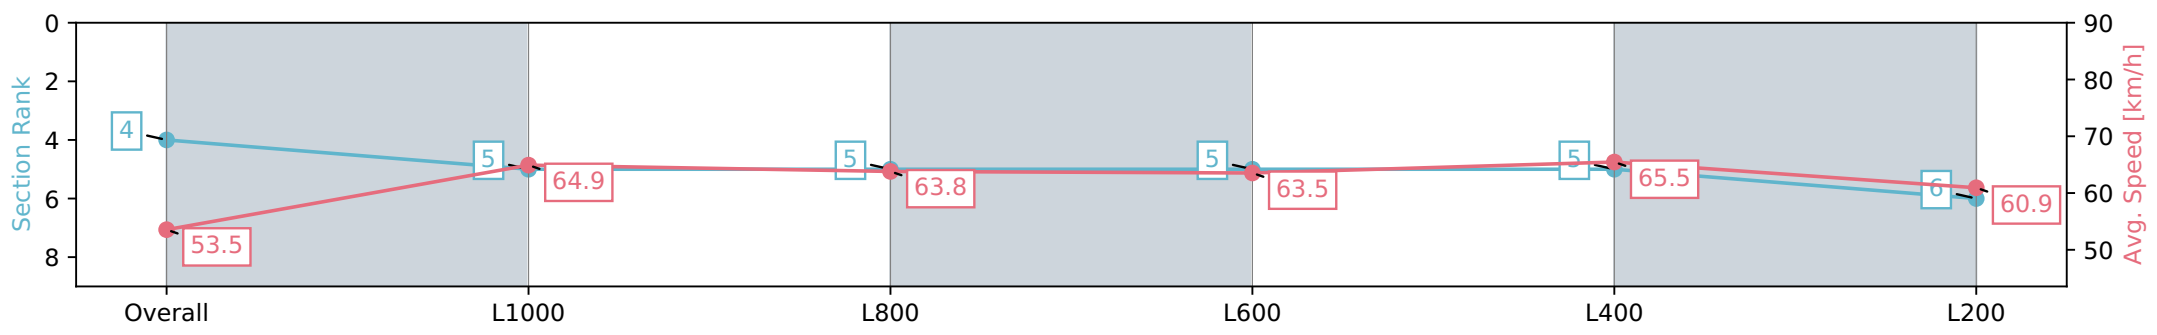

Ellerslie NZ - Professional

Race 5: HAUNUI FARM KING'S PLATE - 1200m

02 March 2024 - 2:52PM

Track Rating: Good 4, Weather: Fine, Rail Position: Out 2m From 1000m To 400m, Remainder True

Section	Overall	L1000	L800	L600	L400	L200
Section Times	1:09.92 [4] (0:13.48)	0:56.44 [5] (0:11.10)	0:45.34 [5] (0:11.21)	0:34.13 [5] (0:11.28)	0:22.84 [5] (0:11.02)	0:11.82 [6] (0:11.82)
Average Speed [km/h]	53.5	64.9	63.8	63.5	65.5	60.9
Top Speed [km/h]	64.0	66.1	65.0	64.9	66.6	64.9
Avg. Dist. to Rail [m]	2.7	0.7	1.2	0.9	1.9	3.4
Avg. Stride Freq. [Hz]	2.3	2.4	2.4	2.4	2.4	2.3
Avg. Stride Length [m]	6.3	7.5	7.5	7.5	7.5	7.2