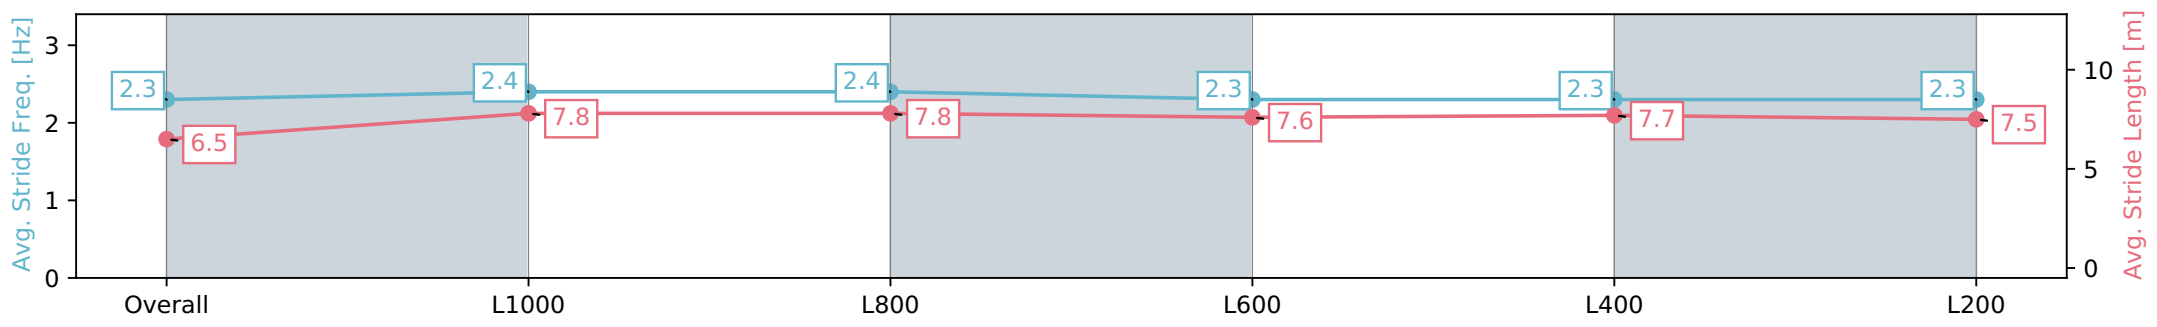

17 February 2024 - 2:52PM

Track Rating: Good 4, Weather: Fine, Rail Position: +6m

Section	Overall	L1000	L800	L600	L400	L200
Section Times	1:09.60 [1] (0:13.56)	0:56.03 [6] (0:10.69)	0:45.34 [6] (0:10.95)	0:34.39 [6] (0:11.56)	0:22.82 [5] (0:11.14)	0:11.68 [4] (0:11.68)
Average Speed [km/h]	53.2	67.7	66.0	63.0	64.8	61.6
Top Speed [km/h]	63.9	70.0	69.4	64.6	65.2	64.3
Avg. Dist. to Rail [m]	2.8	1.5	0.8	1.9	4.0	4.4
Avg. Stride Freq. [Hz]	2.3	2.4	2.4	2.3	2.3	2.3
Avg. Stride Length [m]	6.5	7.8	7.8	7.6	7.7	7.5