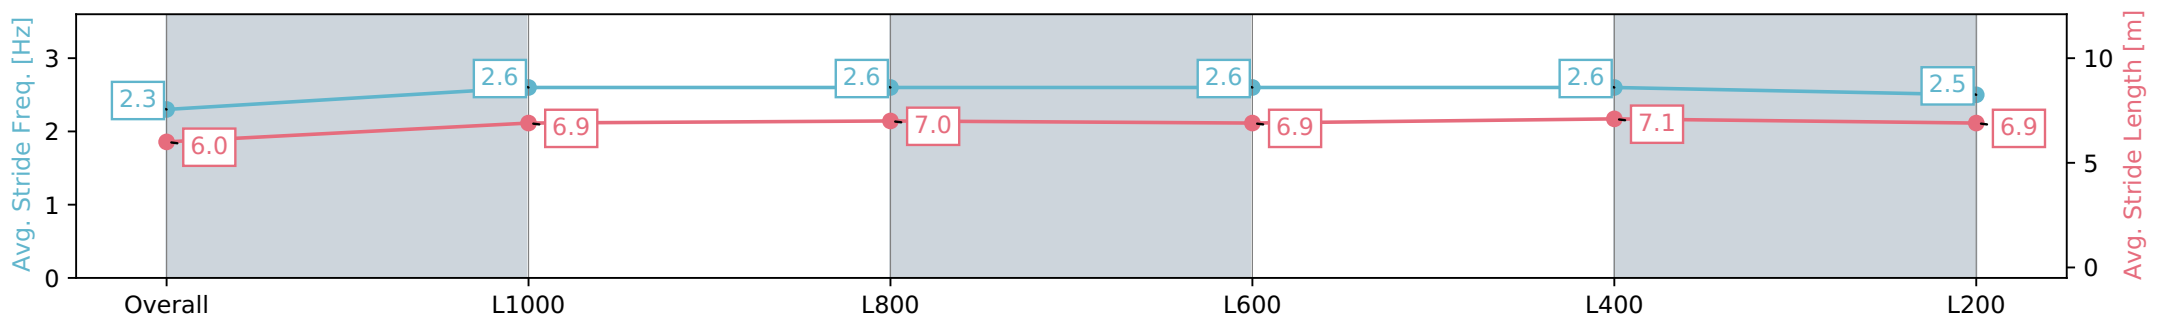

Horse/Jockey Name	FOXGLOVE
Finish Rank	6
Fastest Section Time (Section)	0:10.67 (L800)
Top Speed [km/h] (Section)	68.9 (L800)
Race State	Finished

Ellerslie NZ - Professional
Race 5: SKYCITY HORIZON UNCLE REMUS STAKES - 1200m
17 February 2024 - 2:52PM
Track Rating: Good 4, Weather: Fine, Rail Position: +6m

Section	Overall	L1000	L800	L600	L400	L200
Section Times	1:09.83 [6] (0:14.28)	0:55.54 [11] (0:11.10)	0:44.44 [11] (0:10.67)	0:33.77 [11] (0:11.32)	0:22.45 [10] (0:10.89)	0:11.56 [9] (0:11.56)
Average Speed [km/h]	50.5	65.2	67.7	64.1	66.2	62.2
Top Speed [km/h]	61.3	67.2	68.9	65.7	66.9	64.8
Avg. Dist. to Rail [m]	4.9	1.5	0.7	1.2	3.0	4.3
Avg. Stride Freq. [Hz]	2.3	2.6	2.6	2.6	2.6	2.5
Avg. Stride Length [m]	6.0	6.9	7.0	6.9	7.1	6.9

Report Created: Sat 17 February 2024 13:19:12 GMT+11 (Note: Timing is based on positional data)

- [ ] Ranking at each section and finish
- -:-:- No data available at this section
- NA No data available