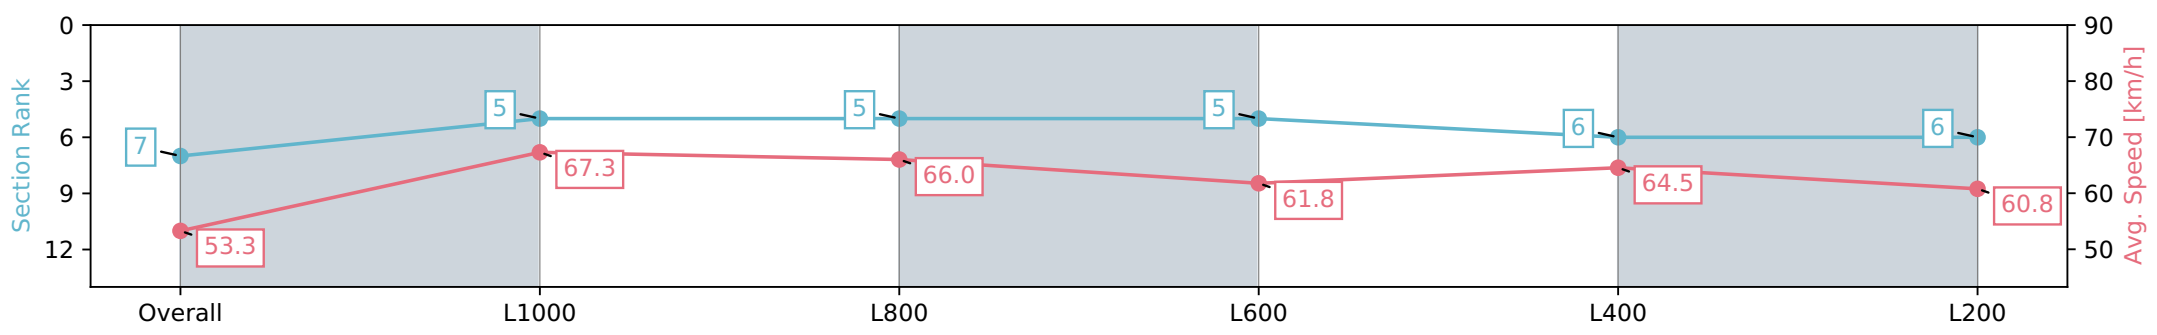

Horse/Jockey Name	MOET DOWN
Finish Rank	7
Fastest Section Time (Section)	0:10.70 (L1000)
Top Speed [km/h] (Section)	68.7 (L1000)
Race State	Finished

Ellerslie NZ - Professional
Race 5: SKYCITY HORIZON UNCLE REMUS STAKES - 1200m
17 February 2024 - 2:52PM
Track Rating: Good 4, Weather: Fine, Rail Position: +6m

Section	Overall	L1000	L800	L600	L400	L200
Section Times	1:09.86 [7] (0:13.53)	0:56.33 [5] (0:10.70)	0:45.63 [5] (0:10.95)	0:34.68 [5] (0:11.66)	0:23.02 [6] (0:11.18)	0:11.84 [6] (0:11.84)
Average Speed [km/h]	53.3	67.3	66.0	61.8	64.5	60.8
Top Speed [km/h]	64.9	68.7	68.3	63.1	65.3	63.6
Avg. Dist. to Rail [m]	0.8	0.4	0.6	0.6	0.8	1.6
Avg. Stride Freq. [Hz]	2.3	2.4	2.3	2.2	2.3	2.2
Avg. Stride Length [m]	6.5	7.8	7.9	7.8	7.9	7.7

Report Created: Sat 17 February 2024 13:19:16 GMT+11 (Note: Timing is based on positional data)

- [ ] Ranking at each section and finish
- -:-:- No data available at this section
- NA No data available