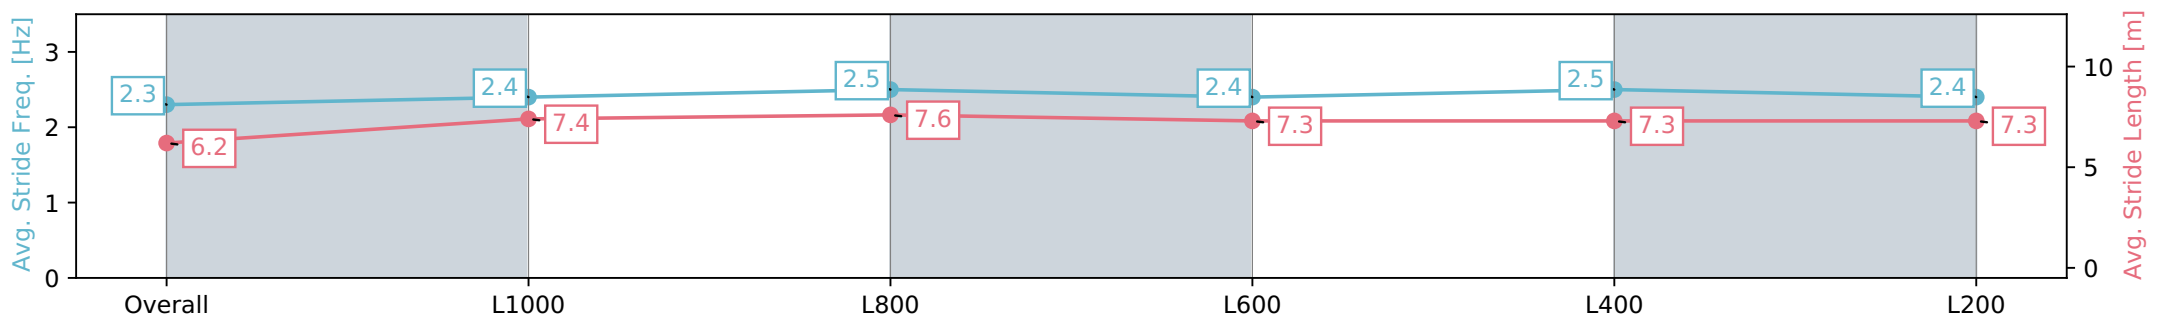

Horse/Jockey Name	TANGANYIKA
Finish Rank	5
Fastest Section Time (Section)	0:10.57 (L800)
Top Speed [km/h] (Section)	69.2 (L800)
Race State	Finished

Ellerslie NZ - Professional
Race 5: SKYCITY HORIZON UNCLE REMUS STAKES - 1200m
17 February 2024 - 2:52PM
Track Rating: Good 4, Weather: Fine, Rail Position: +6m

Section	Overall	L1000	L800	L600	L400	L200
Section Times	1:09.79 [5] (0:14.21)	0:55.58 [10] (0:11.14)	0:44.44 [10] (0:10.57)	0:33.86 [10] (0:11.48)	0:22.38 [11] (0:10.89)	0:11.49 [10] (0:11.49)
Average Speed [km/h]	51.0	65.2	68.3	63.9	66.2	62.8
Top Speed [km/h]	63.4	68.0	69.2	66.1	67.2	66.6
Avg. Dist. to Rail [m]	6.7	2.5	0.9	3.1	5.0	5.6
Avg. Stride Freq. [Hz]	2.3	2.4	2.5	2.4	2.5	2.4
Avg. Stride Length [m]	6.2	7.4	7.6	7.3	7.3	7.3

Report Created: Sat 17 February 2024 13:19:09 GMT+11 (Note: Timing is based on positional data)

- [ ] Ranking at each section and finish
- -:-:- No data available at this section
- NA No data available