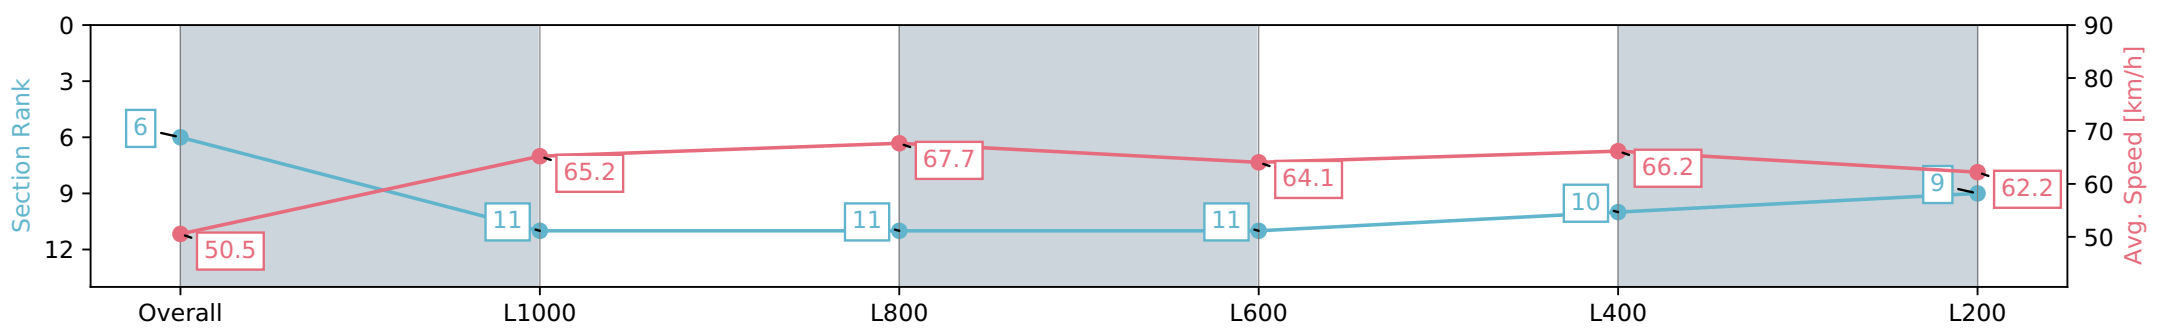

Horse/Jockey Name	FOXGLOVE
Finish Rank	6
Fastest Section Time (Section)	0:10.67 (L800)
Top Speed [km/h] (Section)	68.9 (L800)
Race State	Finished

Ellerslie NZ - Professional
Race 5: SKYCITY HORIZON UNCLE REMUS STAKES - 1200m
17 February 2024 - 2:52PM
Track Rating: Good 4, Weather: Fine, Rail Position: +6m

Section	Overall	L1000	L800	L600	L400	L200
Section Times	1:09.83 [6] (0:14.28)	0:55.54 [11] (0:11.10)	0:44.44 [11] (0:10.67)	0:33.77 [11] (0:11.32)	0:22.45 [10] (0:10.89)	0:11.56 [9] (0:11.56)
Average Speed [km/h]	50.5	65.2	67.7	64.1	66.2	62.2
Top Speed [km/h]	61.3	67.2	68.9	65.7	66.9	64.8
Avg. Dist. to Rail [m]	4.9	1.5	0.7	1.2	3.0	4.3
Avg. Stride Freq. [Hz]	2.3	2.6	2.6	2.6	2.6	2.5
Avg. Stride Length [m]	6.0	6.9	7.0	6.9	7.1	6.9

Report Created: Sat 17 February 2024 13:19:12 GMT+11 (Note: Timing is based on positional data)

- [ ] Ranking at each section and finish
- -:-:- No data available at this section
- NA No data available