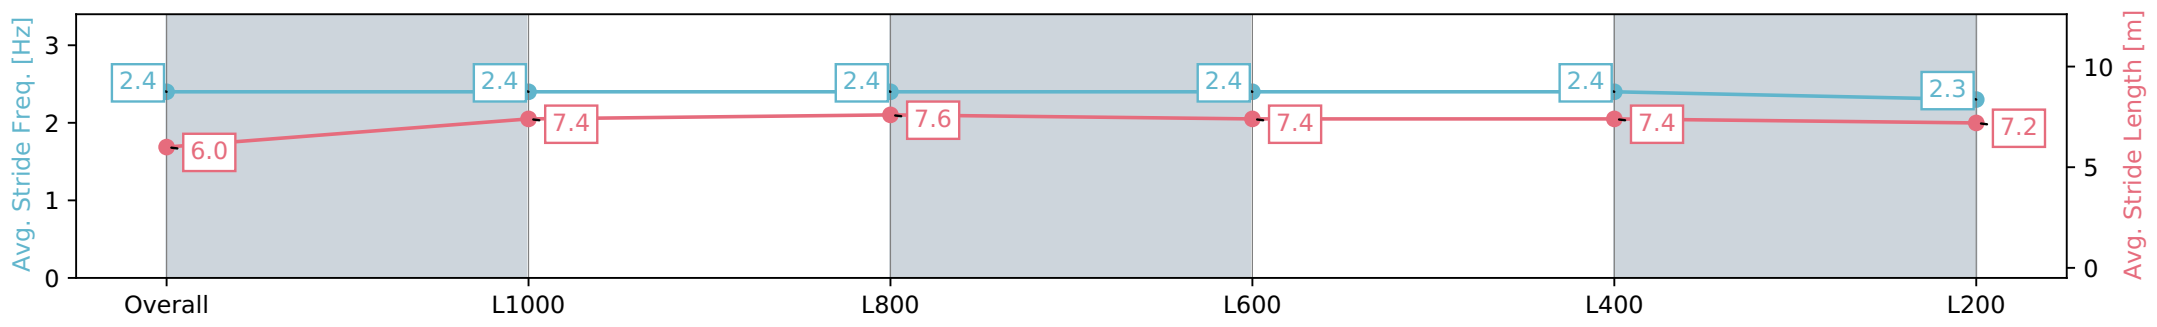

Horse/Jockey Name	STAR OF JUSTICE
Finish Rank	10
Fastest Section Time (Section)	0:10.76 (L800)
Top Speed [km/h] (Section)	69.4 (L800)
Race State	Finished

Ellerslie NZ - Professional
Race 5: SKYCITY HORIZON UNCLE REMUS STAKES - 1200m
17 February 2024 - 2:52PM
Track Rating: Good 4, Weather: Fine, Rail Position: +6m

Section	Overall	L1000	L800	L600	L400	L200
Section Times	1:10.43 [10] (0:13.86)	0:56.57 [8] (0:11.04)	0:45.53 [8] (0:10.76)	0:34.77 [8] (0:11.48)	0:23.29 [8] (0:11.20)	0:12.09 [11] (0:12.09)
Average Speed [km/h]	52.0	65.3	67.2	63.3	64.4	59.4
Top Speed [km/h]	61.9	68.1	69.4	64.7	65.6	63.6
Avg. Dist. to Rail [m]	0.2	0.4	1.1	1.6	1.8	0.9
Avg. Stride Freq. [Hz]	2.4	2.4	2.4	2.4	2.4	2.3
Avg. Stride Length [m]	6.0	7.4	7.6	7.4	7.4	7.2

Report Created: Sat 17 February 2024 13:19:26 GMT+11 (Note: Timing is based on positional data)

- [ ] Ranking at each section and finish
- -:-:- No data available at this section
- NA No data available