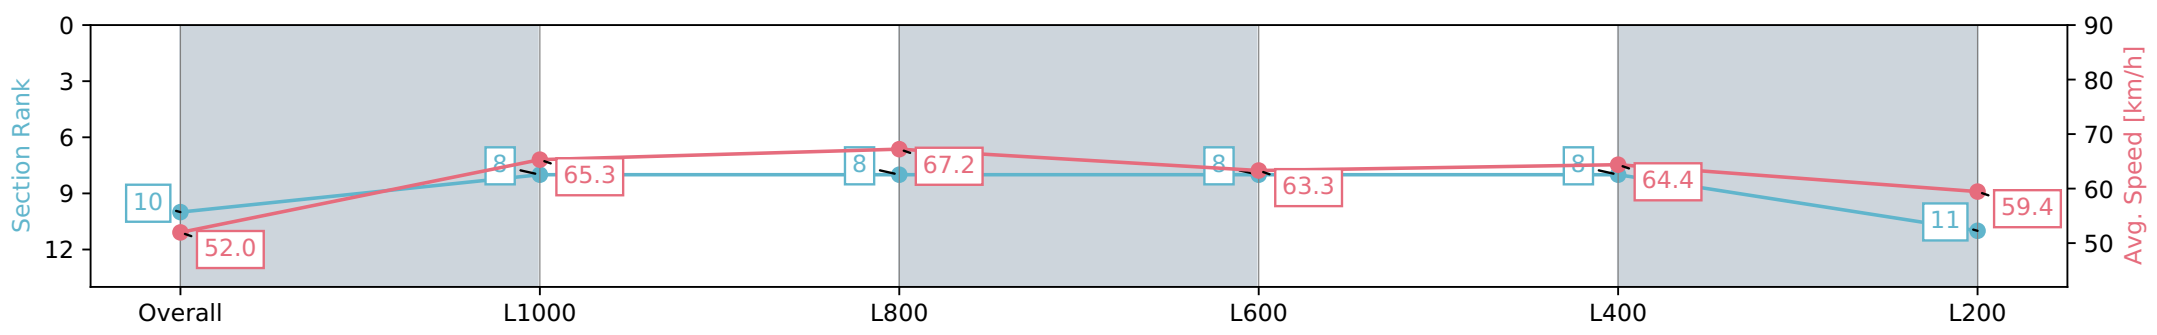

Horse/Jockey Name	STAR OF JUSTICE
Finish Rank	10
Fastest Section Time (Section)	0:10.76 (L800)
Top Speed [km/h] (Section)	69.4 (L800)
Race State	Finished

Ellerslie NZ - Professional
Race 5: SKYCITY HORIZON UNCLE REMUS STAKES - 1200m
17 February 2024 - 2:52PM
Track Rating: Good 4, Weather: Fine, Rail Position: +6m

Section	Overall	L1000	L800	L600	L400	L200
Section Times	1:10.43 [10] (0:13.86)	0:56.57 [8] (0:11.04)	0:45.53 [8] (0:10.76)	0:34.77 [8] (0:11.48)	0:23.29 [8] (0:11.20)	0:12.09 [11] (0:12.09)
Average Speed [km/h]	52.0	65.3	67.2	63.3	64.4	59.4
Top Speed [km/h]	61.9	68.1	69.4	64.7	65.6	63.6
Avg. Dist. to Rail [m]	0.2	0.4	1.1	1.6	1.8	0.9
Avg. Stride Freq. [Hz]	2.4	2.4	2.4	2.4	2.4	2.3
Avg. Stride Length [m]	6.0	7.4	7.6	7.4	7.4	7.2

Report Created: Sat 17 February 2024 13:19:26 GMT+11 (Note: Timing is based on positional data)

- [ ] Ranking at each section and finish
- -:-:- No data available at this section
- NA No data available