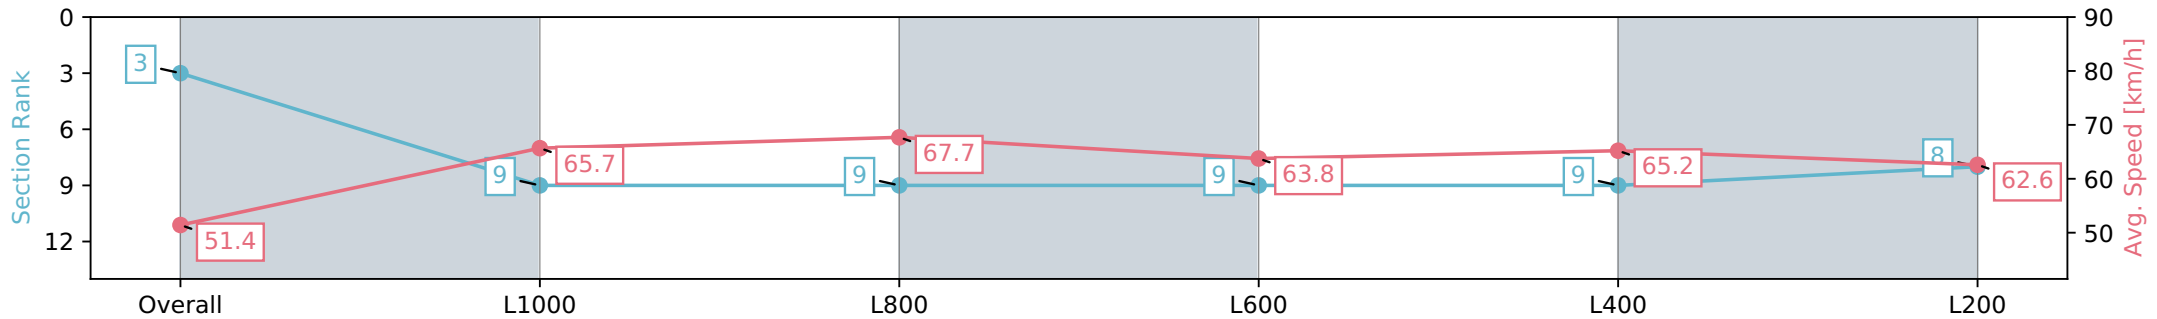

Horse/Jockey Name	NO RAIN EVER
Finish Rank	3
Fastest Section Time (Section)	0:10.67 (L800)
Top Speed [km/h] (Section)	69.7 (L800)
Race State	Finished

Ellerslie NZ - Professional
Race 5: SKYCITY HORIZON UNCLE REMUS STAKES -
1200m

17 February 2024 - 2:52PM

Track Rating: Good 4, Weather: Fine, Rail Position: +6m

Section	Overall	L1000	L800	L600	L400	L200
Section Times	1:09.76 [3] (0:14.04)	0:55.72 [9] (0:11.03)	0:44.69 [9] (0:10.67)	0:34.02 [9] (0:11.45)	0:22.57 [9] (0:11.06)	0:11.51 [8] (0:11.51)
Average Speed [km/h]	51.4	65.7	67.7	63.8	65.2	62.6
Top Speed [km/h]	63.2	67.4	69.7	65.2	66.2	64.6
Avg. Dist. to Rail [m]	2.2	1.4	0.8	2.2	5.5	7.0
Avg. Stride Freq. [Hz]	2.3	2.4	2.4	2.4	2.4	2.4
Avg. Stride Length [m]	6.2	7.5	7.7	7.5	7.5	7.3

Report Created: Sat 17 February 2024 13:19:02 GMT+11 (Note: Timing is based on positional data)

- [ ] Ranking at each section and finish
- -:-:- No data available at this section
- NA No data available