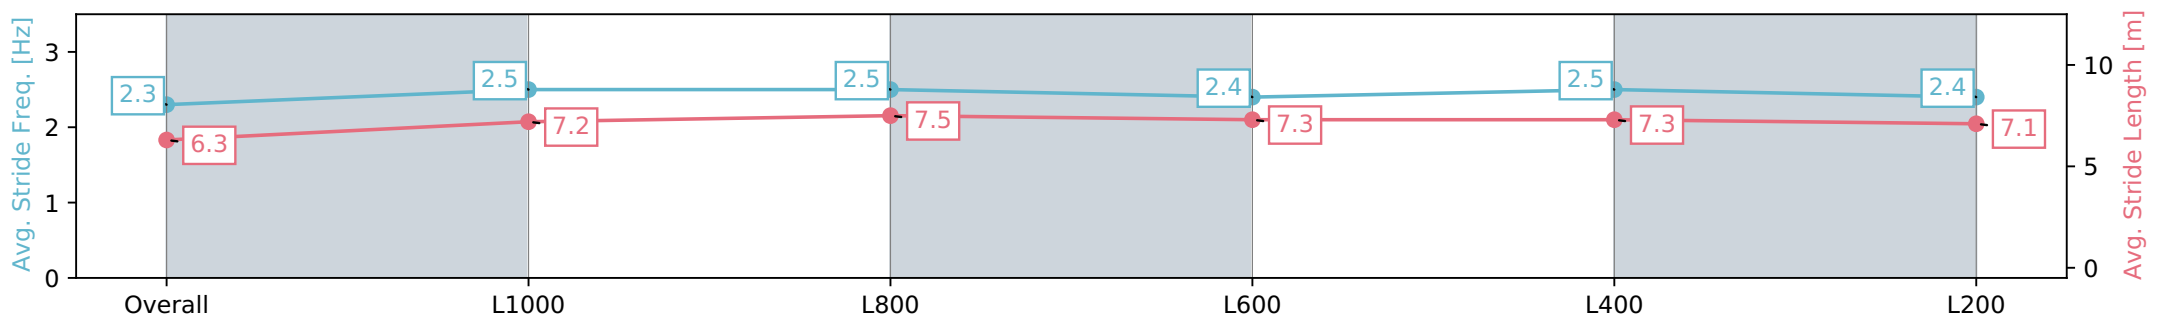

Horse/Jockey Name	TOSSUFORIT
Finish Rank	4
Fastest Section Time (Section)	0:10.73 (L800)
Top Speed [km/h] (Section)	68.8 (L800)
Race State	Finished

Ellerslie NZ - Professional
Race 5: SKYCITY HORIZON UNCLE REMUS STAKES - 1200m
17 February 2024 - 2:52PM
Track Rating: Good 4, Weather: Fine, Rail Position: +6m

Section	Overall	L1000	L800	L600	L400	L200
Section Times	1:09.79 [4] (0:13.68)	0:56.11 [7] (0:10.88)	0:45.23 [7] (0:10.73)	0:34.50 [7] (0:11.65)	0:22.85 [7] (0:11.22)	0:11.63 [7] (0:11.63)
Average Speed [km/h]	52.9	66.6	67.1	62.1	64.3	62.0
Top Speed [km/h]	63.6	68.6	68.8	63.4	65.5	64.8
Avg. Dist. to Rail [m]	3.5	1.8	0.7	1.2	3.8	6.2
Avg. Stride Freq. [Hz]	2.3	2.5	2.5	2.4	2.5	2.4
Avg. Stride Length [m]	6.3	7.2	7.5	7.3	7.3	7.1

Report Created: Sat 17 February 2024 13:19:06 GMT+11 (Note: Timing is based on positional data)

- [ ] Ranking at each section and finish
- -:-:- No data available at this section
- NA No data available