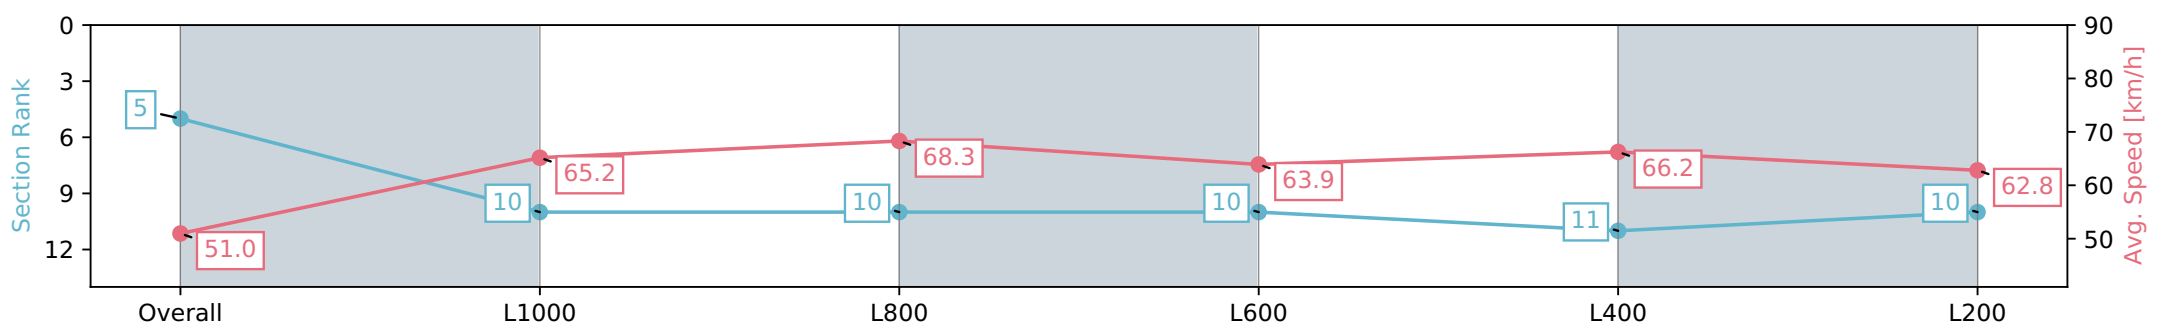

Horse/Jockey Name	TANGANYIKA
Finish Rank	5
Fastest Section Time (Section)	0:10.57 (L800)
Top Speed [km/h] (Section)	69.2 (L800)
Race State	Finished

Ellerslie NZ - Professional
Race 5: SKYCITY HORIZON UNCLE REMUS STAKES - 1200m
17 February 2024 - 2:52PM
Track Rating: Good 4, Weather: Fine, Rail Position: +6m

Section	Overall	L1000	L800	L600	L400	L200
Section Times	1:09.79 [5] (0:14.21)	0:55.58 [10] (0:11.14)	0:44.44 [10] (0:10.57)	0:33.86 [10] (0:11.48)	0:22.38 [11] (0:10.89)	0:11.49 [10] (0:11.49)
Average Speed [km/h]	51.0	65.2	68.3	63.9	66.2	62.8
Top Speed [km/h]	63.4	68.0	69.2	66.1	67.2	66.6
Avg. Dist. to Rail [m]	6.7	2.5	0.9	3.1	5.0	5.6
Avg. Stride Freq. [Hz]	2.3	2.4	2.5	2.4	2.5	2.4
Avg. Stride Length [m]	6.2	7.4	7.6	7.3	7.3	7.3

Report Created: Sat 17 February 2024 13:19:09 GMT+11 (Note: Timing is based on positional data)

- [ ] Ranking at each section and finish
- -:-:- No data available at this section
- NA No data available