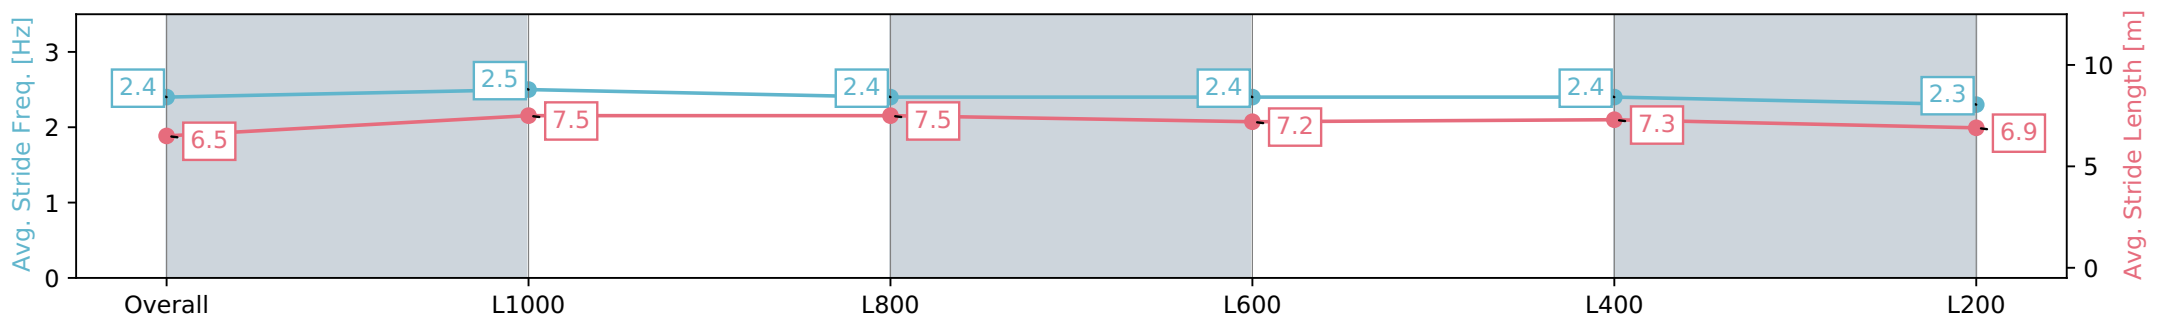

Horse/Jockey Name	MERCHANT QUEEN
Finish Rank	9
Fastest Section Time (Section)	0:10.49 (L1000)
Top Speed [km/h] (Section)	69.6 (L1000)
Race State	Finished

Ellerslie NZ - Professional
Race 5: SKYCITY HORIZON UNCLE REMUS STAKES - 1200m
17 February 2024 - 2:52PM
Track Rating: Good 4, Weather: Fine, Rail Position: +6m

Section	Overall	L1000	L800	L600	L400	L200
Section Times	1:10.13 [9] (0:13.14)	0:56.99 [2] (0:10.49)	0:46.50 [1] (0:11.03)	0:35.47 [1] (0:11.69)	0:23.78 [1] (0:11.44)	0:12.34 [1] (0:12.34)
Average Speed [km/h]	55.1	68.8	65.2	61.5	63.0	58.4
Top Speed [km/h]	67.2	69.6	67.6	62.5	64.1	62.2
Avg. Dist. to Rail [m]	4.2	1.1	0.7	0.5	0.4	0.3
Avg. Stride Freq. [Hz]	2.4	2.5	2.4	2.4	2.4	2.3
Avg. Stride Length [m]	6.5	7.5	7.5	7.2	7.3	6.9

- [ ] Ranking at each section and finish
- -:-:- No data available at this section
- NA No data available