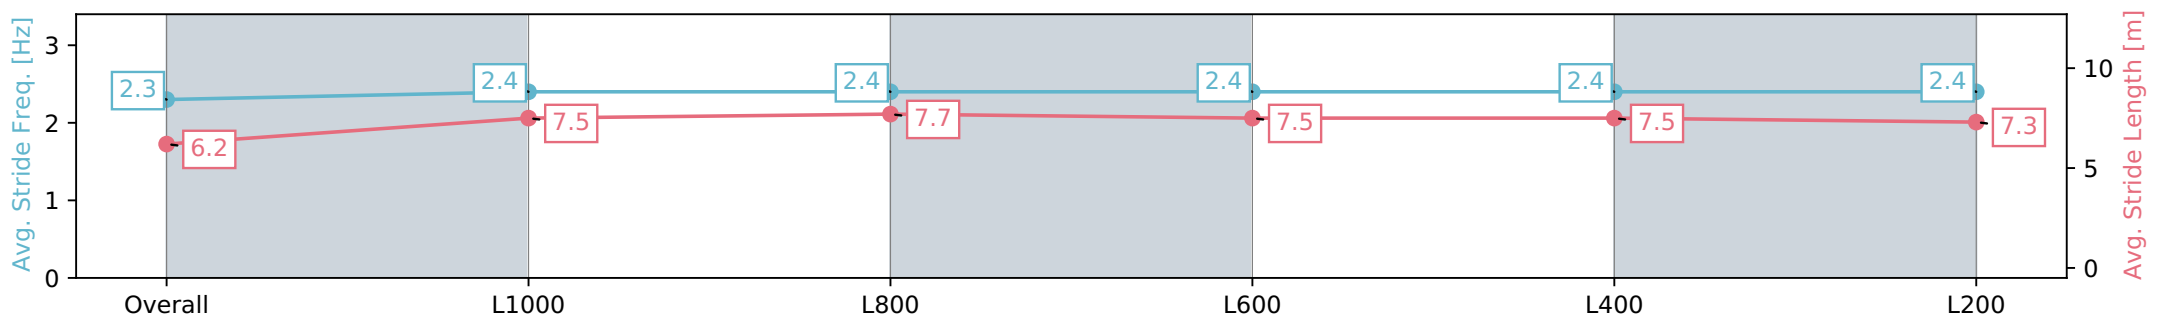

Horse/Jockey Name	NO RAIN EVER
Finish Rank	3
Fastest Section Time (Section)	0:10.67 (L800)
Top Speed [km/h] (Section)	69.7 (L800)
Race State	Finished

Ellerslie NZ - Professional
Race 5: SKYCITY HORIZON UNCLE REMUS STAKES -
1200m

17 February 2024 - 2:52PM

Track Rating: Good 4, Weather: Fine, Rail Position: +6m

Section	Overall	L1000	L800	L600	L400	L200
Section Times	1:09.76 [3] (0:14.04)	0:55.72 [9] (0:11.03)	0:44.69 [9] (0:10.67)	0:34.02 [9] (0:11.45)	0:22.57 [9] (0:11.06)	0:11.51 [8] (0:11.51)
Average Speed [km/h]	51.4	65.7	67.7	63.8	65.2	62.6
Top Speed [km/h]	63.2	67.4	69.7	65.2	66.2	64.6
Avg. Dist. to Rail [m]	2.2	1.4	0.8	2.2	5.5	7.0
Avg. Stride Freq. [Hz]	2.3	2.4	2.4	2.4	2.4	2.4
Avg. Stride Length [m]	6.2	7.5	7.7	7.5	7.5	7.3

Report Created: Sat 17 February 2024 13:19:02 GMT+11 (Note: Timing is based on positional data)

- [ ] Ranking at each section and finish
- -:-:- No data available at this section
- NA No data available