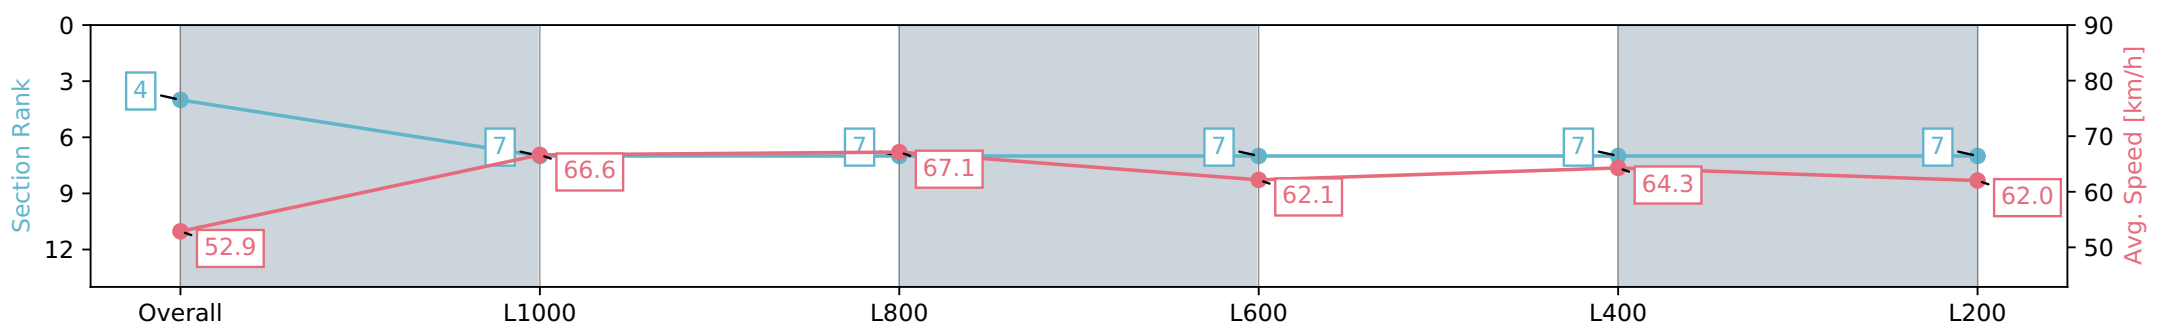

Horse/Jockey Name	TOSSUFORIT
Finish Rank	4
Fastest Section Time (Section)	0:10.73 (L800)
Top Speed [km/h] (Section)	68.8 (L800)
Race State	Finished

Ellerslie NZ - Professional
Race 5: SKYCITY HORIZON UNCLE REMUS STAKES - 1200m
17 February 2024 - 2:52PM
Track Rating: Good 4, Weather: Fine, Rail Position: +6m

Section	Overall	L1000	L800	L600	L400	L200
Section Times	1:09.79 [4] (0:13.68)	0:56.11 [7] (0:10.88)	0:45.23 [7] (0:10.73)	0:34.50 [7] (0:11.65)	0:22.85 [7] (0:11.22)	0:11.63 [7] (0:11.63)
Average Speed [km/h]	52.9	66.6	67.1	62.1	64.3	62.0
Top Speed [km/h]	63.6	68.6	68.8	63.4	65.5	64.8
Avg. Dist. to Rail [m]	3.5	1.8	0.7	1.2	3.8	6.2
Avg. Stride Freq. [Hz]	2.3	2.5	2.5	2.4	2.5	2.4
Avg. Stride Length [m]	6.3	7.2	7.5	7.3	7.3	7.1

Report Created: Sat 17 February 2024 13:19:06 GMT+11 (Note: Timing is based on positional data)

- [ ] Ranking at each section and finish
- -:-:- No data available at this section
- NA No data available