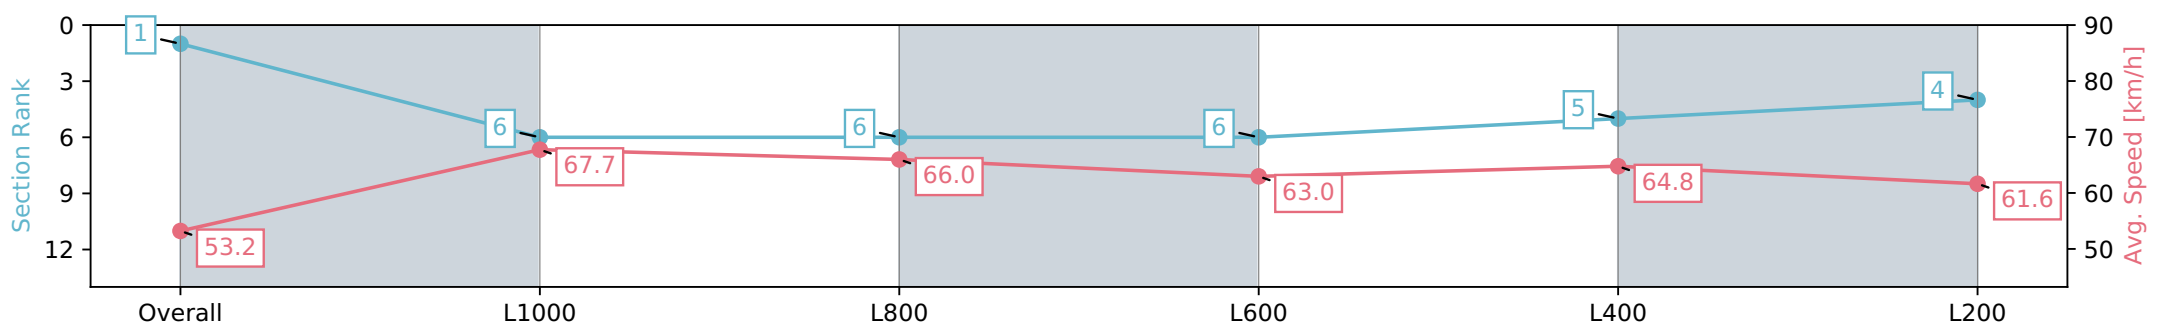

17 February 2024 - 2:52PM

Track Rating: Good 4, Weather: Fine, Rail Position: +6m

Section	Overall	L1000	L800	L600	L400	L200
Section Times	1:09.60 [1] (0:13.56)	0:56.03 [6] (0:10.69)	0:45.34 [6] (0:10.95)	0:34.39 [6] (0:11.56)	0:22.82 [5] (0:11.14)	0:11.68 [4] (0:11.68)
Average Speed [km/h]	53.2	67.7	66.0	63.0	64.8	61.6
Top Speed [km/h]	63.9	70.0	69.4	64.6	65.2	64.3
Avg. Dist. to Rail [m]	2.8	1.5	0.8	1.9	4.0	4.4
Avg. Stride Freq. [Hz]	2.3	2.4	2.4	2.3	2.3	2.3
Avg. Stride Length [m]	6.5	7.8	7.8	7.6	7.7	7.5