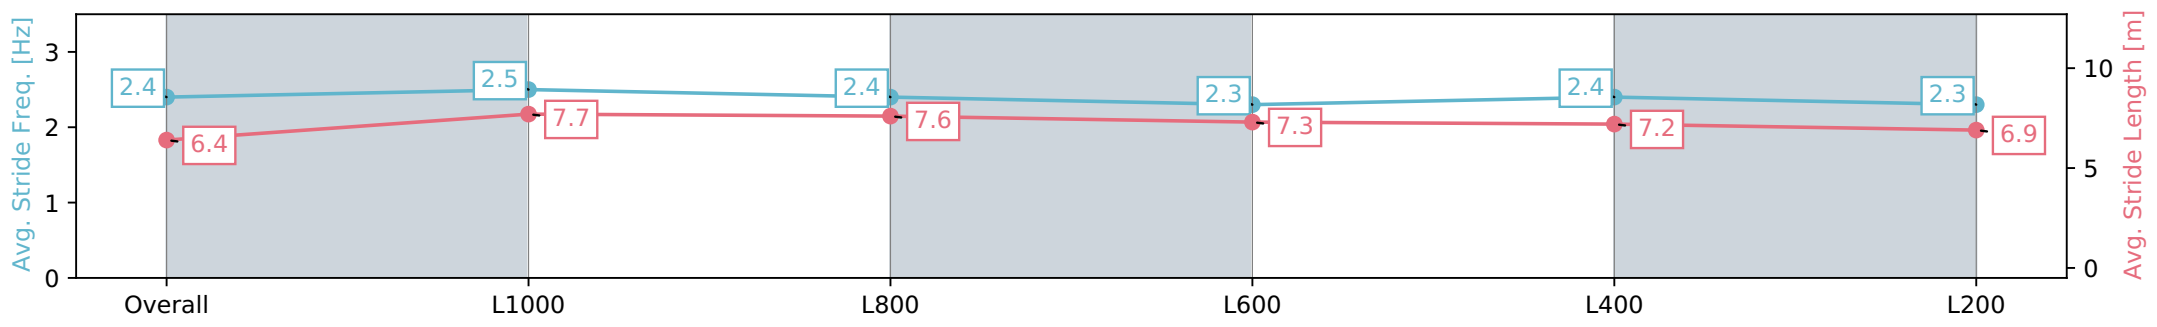

Horse/Jockey Name	SALTNESSE
Finish Rank	11
Fastest Section Time (Section)	0:10.48 (L1000)
Top Speed [km/h] (Section)	70.2 (L1000)
Race State	Finished

Ellerslie NZ - Professional
Race 5: SKYCITY HORIZON UNCLE REMUS STAKES - 1200m
17 February 2024 - 2:52PM
Track Rating: Good 4, Weather: Fine, Rail Position: +6m

Section	Overall	L1000	L800	L600	L400	L200
Section Times	1:10.59 [11] (0:13.20)	0:57.39 [3] (0:10.48)	0:46.91 [2] (0:11.03)	0:35.88 [2] (0:11.76)	0:24.12 [2] (0:11.52)	0:12.60 [5] (0:12.60)
Average Speed [km/h]	55.0	69.3	65.5	61.3	62.5	57.1
Top Speed [km/h]	67.5	70.2	68.1	62.7	63.9	61.3
Avg. Dist. to Rail [m]	6.3	2.6	0.7	0.6	2.1	2.6
Avg. Stride Freq. [Hz]	2.4	2.5	2.4	2.3	2.4	2.3
Avg. Stride Length [m]	6.4	7.7	7.6	7.3	7.2	6.9

Report Created: Sat 17 February 2024 13:19:29 GMT+11 (Note: Timing is based on positional data)

- [ ] Ranking at each section and finish
- -:-:- No data available at this section
- NA No data available