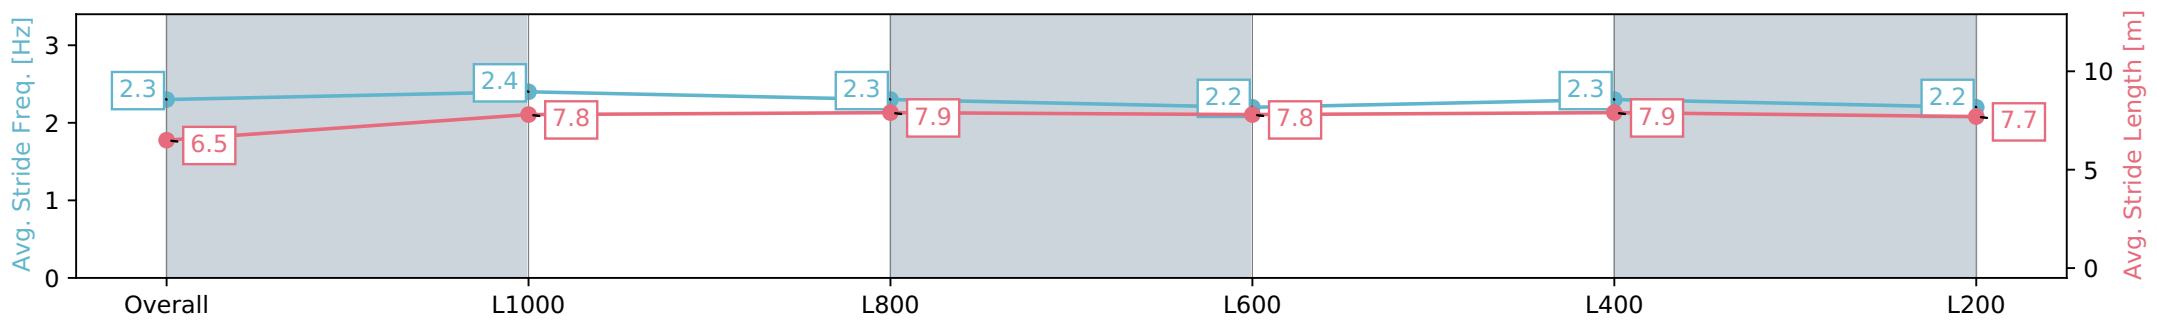

Horse/Jockey Name	MOET DOWN
Finish Rank	7
Fastest Section Time (Section)	0:10.70 (L1000)
Top Speed [km/h] (Section)	68.7 (L1000)
Race State	Finished

Ellerslie NZ - Professional
Race 5: SKYCITY HORIZON UNCLE REMUS STAKES - 1200m
17 February 2024 - 2:52PM
Track Rating: Good 4, Weather: Fine, Rail Position: +6m

Section	Overall	L1000	L800	L600	L400	L200
Section Times	1:09.86 [7] (0:13.53)	0:56.33 [5] (0:10.70)	0:45.63 [5] (0:10.95)	0:34.68 [5] (0:11.66)	0:23.02 [6] (0:11.18)	0:11.84 [6] (0:11.84)
Average Speed [km/h]	53.3	67.3	66.0	61.8	64.5	60.8
Top Speed [km/h]	64.9	68.7	68.3	63.1	65.3	63.6
Avg. Dist. to Rail [m]	0.8	0.4	0.6	0.6	0.8	1.6
Avg. Stride Freq. [Hz]	2.3	2.4	2.3	2.2	2.3	2.2
Avg. Stride Length [m]	6.5	7.8	7.9	7.8	7.9	7.7

Report Created: Sat 17 February 2024 13:19:16 GMT+11 (Note: Timing is based on positional data)

- [ ] Ranking at each section and finish
- -:-:- No data available at this section
- NA No data available