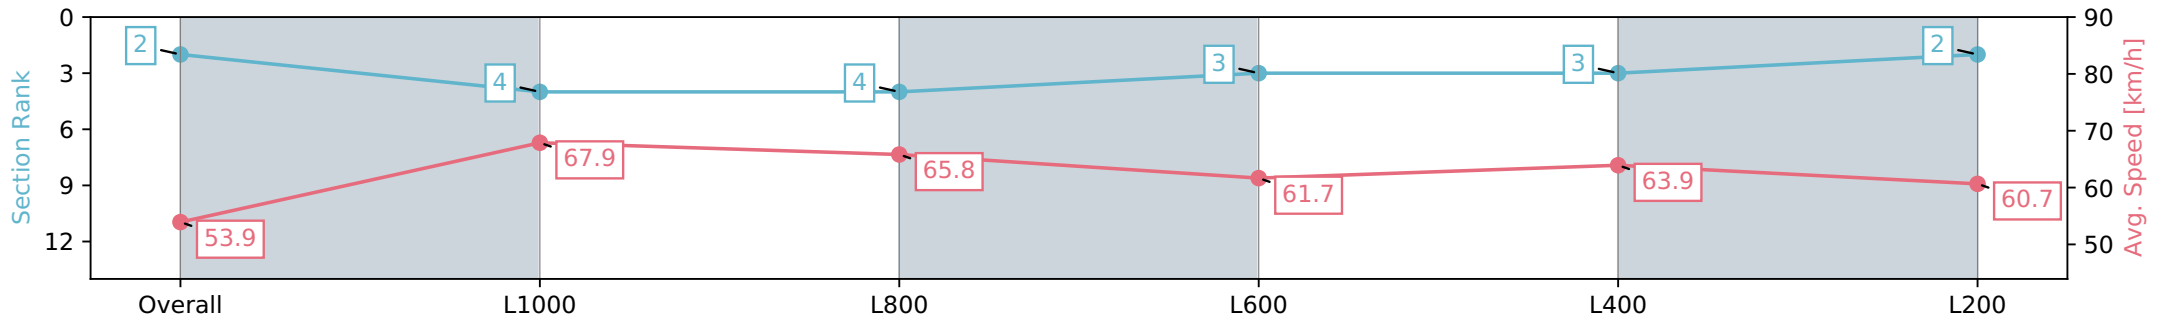

Horse/Jockey Name	JUST A FLOOZIE
Finish Rank	2
Fastest Section Time (Section)	0:10.62 (L1000)
Top Speed [km/h] (Section)	69.3 (L1000)
Race State	Finished

Ellerslie NZ - Professional
Race 5: SKYCITY HORIZON UNCLE REMUS STAKES - 1200m

17 February 2024 - 2:52PM

Track Rating: Good 4, Weather: Fine, Rail Position: +6m

Section	Overall	L1000	L800	L600	L400	L200
Section Times	1:09.71 [2] (0:13.40)	0:56.31 [4] (0:10.62)	0:45.69 [4] (0:10.94)	0:34.75 [3] (0:11.63)	0:23.12 [3] (0:11.25)	0:11.87 [2] (0:11.87)
Average Speed [km/h]	53.9	67.9	65.8	61.7	63.9	60.7
Top Speed [km/h]	66.5	69.3	68.2	62.6	64.7	64.0
Avg. Dist. to Rail [m]	5.1	0.6	0.9	0.8	0.8	2.0
Avg. Stride Freq. [Hz]	2.4	2.5	2.4	2.4	2.5	2.5
Avg. Stride Length [m]	6.4	7.5	7.5	7.2	7.1	6.9

Report Created: Sat 17 February 2024 13:18:59 GMT+11 (Note: Timing is based on positional data)

- [ ] Ranking at each section and finish
- -:-:- No data available at this section
- NA No data available