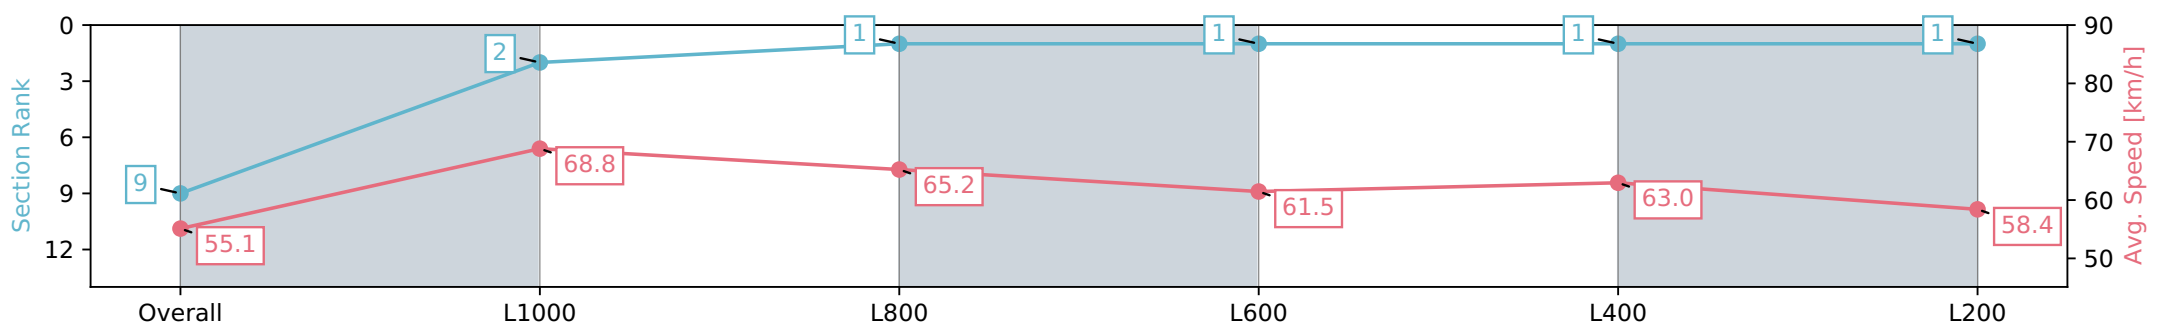

Horse/Jockey Name	MERCHANT QUEEN
Finish Rank	9
Fastest Section Time (Section)	0:10.49 (L1000)
Top Speed [km/h] (Section)	69.6 (L1000)
Race State	Finished

Ellerslie NZ - Professional
Race 5: SKYCITY HORIZON UNCLE REMUS STAKES - 1200m
17 February 2024 - 2:52PM
Track Rating: Good 4, Weather: Fine, Rail Position: +6m

Section	Overall	L1000	L800	L600	L400	L200
Section Times	1:10.13 [9] (0:13.14)	0:56.99 [2] (0:10.49)	0:46.50 [1] (0:11.03)	0:35.47 [1] (0:11.69)	0:23.78 [1] (0:11.44)	0:12.34 [1] (0:12.34)
Average Speed [km/h]	55.1	68.8	65.2	61.5	63.0	58.4
Top Speed [km/h]	67.2	69.6	67.6	62.5	64.1	62.2
Avg. Dist. to Rail [m]	4.2	1.1	0.7	0.5	0.4	0.3
Avg. Stride Freq. [Hz]	2.4	2.5	2.4	2.4	2.4	2.3
Avg. Stride Length [m]	6.5	7.5	7.5	7.2	7.3	6.9

- [ ] Ranking at each section and finish
- -:-:- No data available at this section
- NA No data available