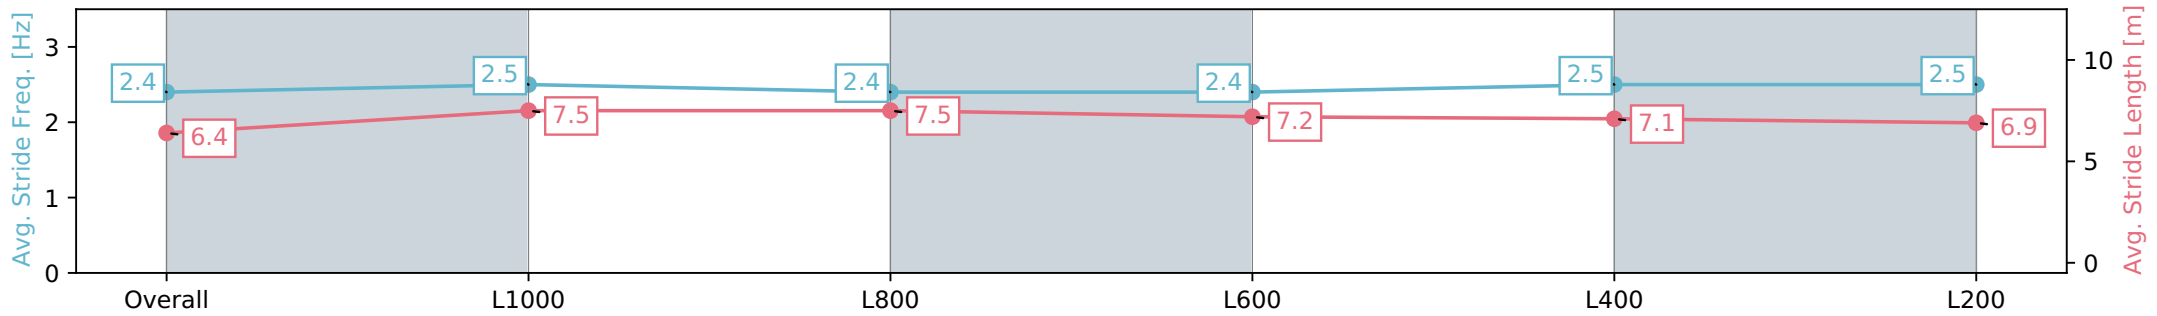

Horse/Jockey Name	JUST A FLOOZIE
Finish Rank	2
Fastest Section Time (Section)	0:10.62 (L1000)
Top Speed [km/h] (Section)	69.3 (L1000)
Race State	Finished

Ellerslie NZ - Professional
Race 5: SKYCITY HORIZON UNCLE REMUS STAKES - 1200m

17 February 2024 - 2:52PM

Track Rating: Good 4, Weather: Fine, Rail Position: +6m

Section	Overall	L1000	L800	L600	L400	L200
Section Times	1:09.71 [2] (0:13.40)	0:56.31 [4] (0:10.62)	0:45.69 [4] (0:10.94)	0:34.75 [3] (0:11.63)	0:23.12 [3] (0:11.25)	0:11.87 [2] (0:11.87)
Average Speed [km/h]	53.9	67.9	65.8	61.7	63.9	60.7
Top Speed [km/h]	66.5	69.3	68.2	62.6	64.7	64.0
Avg. Dist. to Rail [m]	5.1	0.6	0.9	0.8	0.8	2.0
Avg. Stride Freq. [Hz]	2.4	2.5	2.4	2.4	2.5	2.5
Avg. Stride Length [m]	6.4	7.5	7.5	7.2	7.1	6.9

Report Created: Sat 17 February 2024 13:18:59 GMT+11 (Note: Timing is based on positional data)

- [ ] Ranking at each section and finish
- -:-:- No data available at this section
- NA No data available