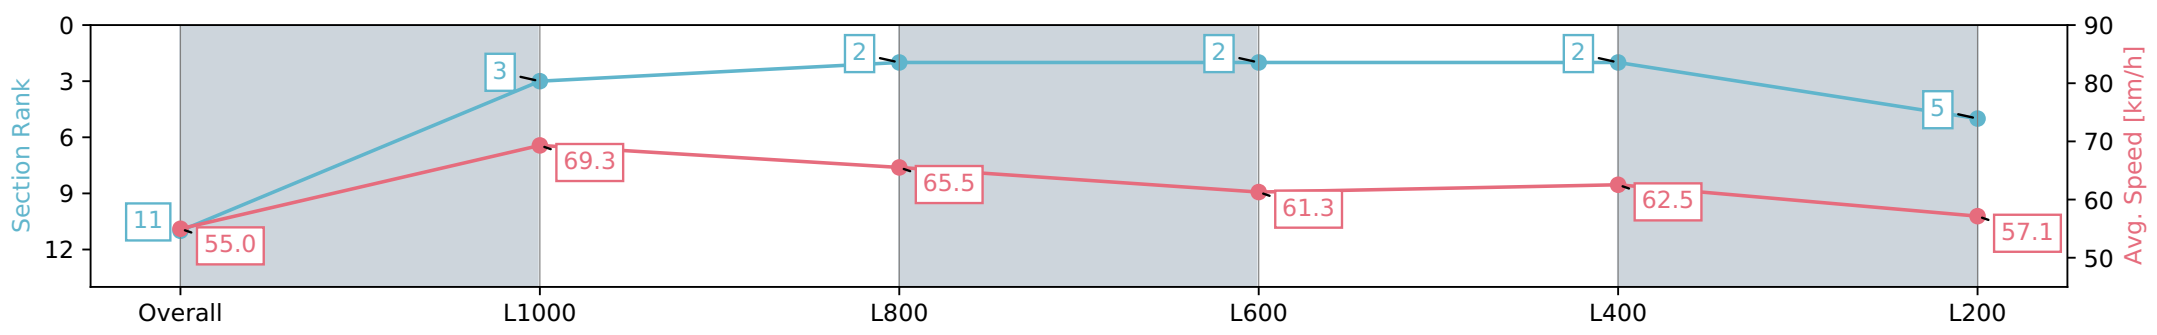

Horse/Jockey Name	SALTNESSE
Finish Rank	11
Fastest Section Time (Section)	0:10.48 (L1000)
Top Speed [km/h] (Section)	70.2 (L1000)
Race State	Finished

Ellerslie NZ - Professional
Race 5: SKYCITY HORIZON UNCLE REMUS STAKES - 1200m
17 February 2024 - 2:52PM
Track Rating: Good 4, Weather: Fine, Rail Position: +6m

Section	Overall	L1000	L800	L600	L400	L200
Section Times	1:10.59 [11] (0:13.20)	0:57.39 [3] (0:10.48)	0:46.91 [2] (0:11.03)	0:35.88 [2] (0:11.76)	0:24.12 [2] (0:11.52)	0:12.60 [5] (0:12.60)
Average Speed [km/h]	55.0	69.3	65.5	61.3	62.5	57.1
Top Speed [km/h]	67.5	70.2	68.1	62.7	63.9	61.3
Avg. Dist. to Rail [m]	6.3	2.6	0.7	0.6	2.1	2.6
Avg. Stride Freq. [Hz]	2.4	2.5	2.4	2.3	2.4	2.3
Avg. Stride Length [m]	6.4	7.7	7.6	7.3	7.2	6.9

Report Created: Sat 17 February 2024 13:19:29 GMT+11 (Note: Timing is based on positional data)

- [ ] Ranking at each section and finish
- -:-:- No data available at this section
- NA No data available