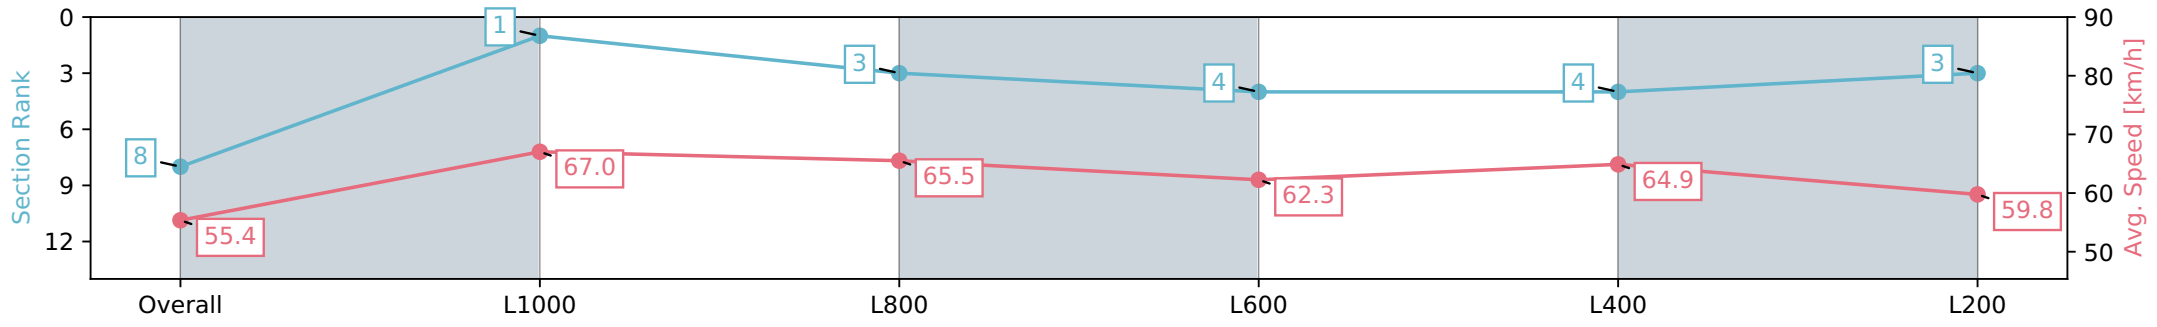

Horse/Jockey Name	I'MUNSTOPPABLE
Finish Rank	8
Fastest Section Time (Section)	0:10.86 (L1000)
Top Speed [km/h] (Section)	68.6 (L1000)
Race State	Finished

Ellerslie NZ - Professional
Race 5: SKYCITY HORIZON UNCLE REMUS STAKES - 1200m

17 February 2024 - 2:52PM

Track Rating: Good 4, Weather: Fine, Rail Position: +6m

Section	Overall	L1000	L800	L600	L400	L200
Section Times	1:09.92 [8] (0:13.08)	0:56.84 [1] (0:10.86)	0:45.98 [3] (0:11.09)	0:34.89 [4] (0:11.72)	0:23.17 [4] (0:11.11)	0:12.06 [3] (0:12.06)
Average Speed [km/h]	55.4	67.0	65.5	62.3	64.9	59.8
Top Speed [km/h]	66.6	68.6	68.5	63.5	66.1	63.5
Avg. Dist. to Rail [m]	5.5	2.8	2.1	2.5	3.4	2.6
Avg. Stride Freq. [Hz]	2.4	2.6	2.5	2.5	2.6	2.5
Avg. Stride Length [m]	6.3	7.3	7.4	7.0	7.0	6.7

Report Created: Sat 17 February 2024 13:19:19 GMT+11 (Note: Timing is based on positional data)

- [ ] Ranking at each section and finish
- -:-:- No data available at this section
- NA No data available