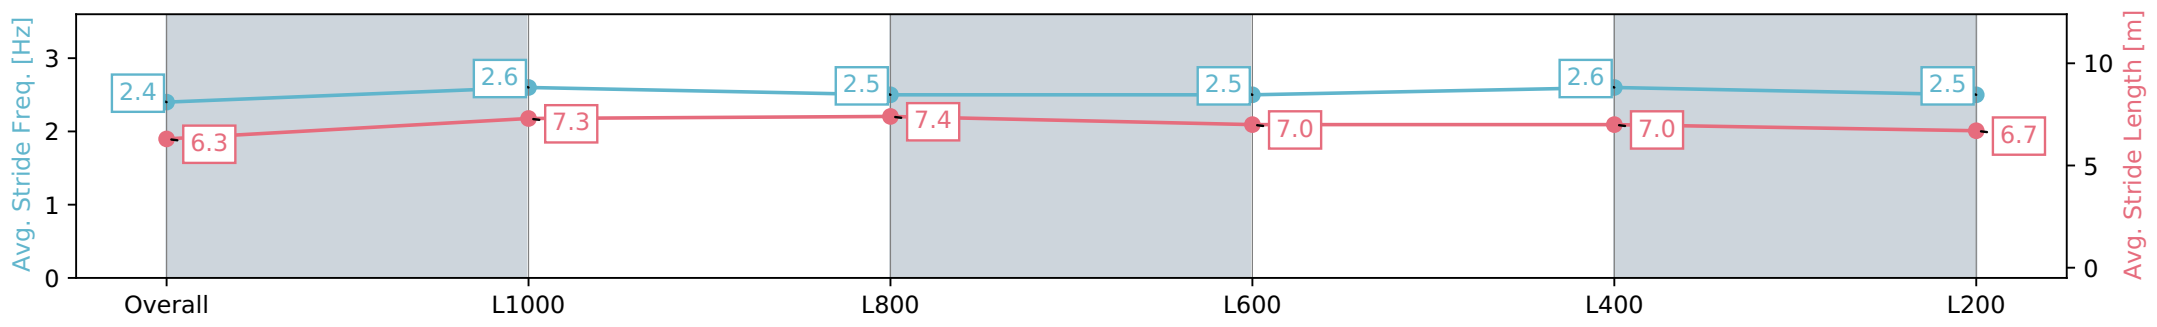

Horse/Jockey Name	I'MUNSTOPPABLE
Finish Rank	8
Fastest Section Time (Section)	0:10.86 (L1000)
Top Speed [km/h] (Section)	68.6 (L1000)
Race State	Finished

Ellerslie NZ - Professional
Race 5: SKYCITY HORIZON UNCLE REMUS STAKES - 1200m

17 February 2024 - 2:52PM

Track Rating: Good 4, Weather: Fine, Rail Position: +6m

Section	Overall	L1000	L800	L600	L400	L200
Section Times	1:09.92 [8] (0:13.08)	0:56.84 [1] (0:10.86)	0:45.98 [3] (0:11.09)	0:34.89 [4] (0:11.72)	0:23.17 [4] (0:11.11)	0:12.06 [3] (0:12.06)
Average Speed [km/h]	55.4	67.0	65.5	62.3	64.9	59.8
Top Speed [km/h]	66.6	68.6	68.5	63.5	66.1	63.5
Avg. Dist. to Rail [m]	5.5	2.8	2.1	2.5	3.4	2.6
Avg. Stride Freq. [Hz]	2.4	2.6	2.5	2.5	2.6	2.5
Avg. Stride Length [m]	6.3	7.3	7.4	7.0	7.0	6.7

Report Created: Sat 17 February 2024 13:19:19 GMT+11 (Note: Timing is based on positional data)

- [ ] Ranking at each section and finish
- -:-:- No data available at this section
- NA No data available