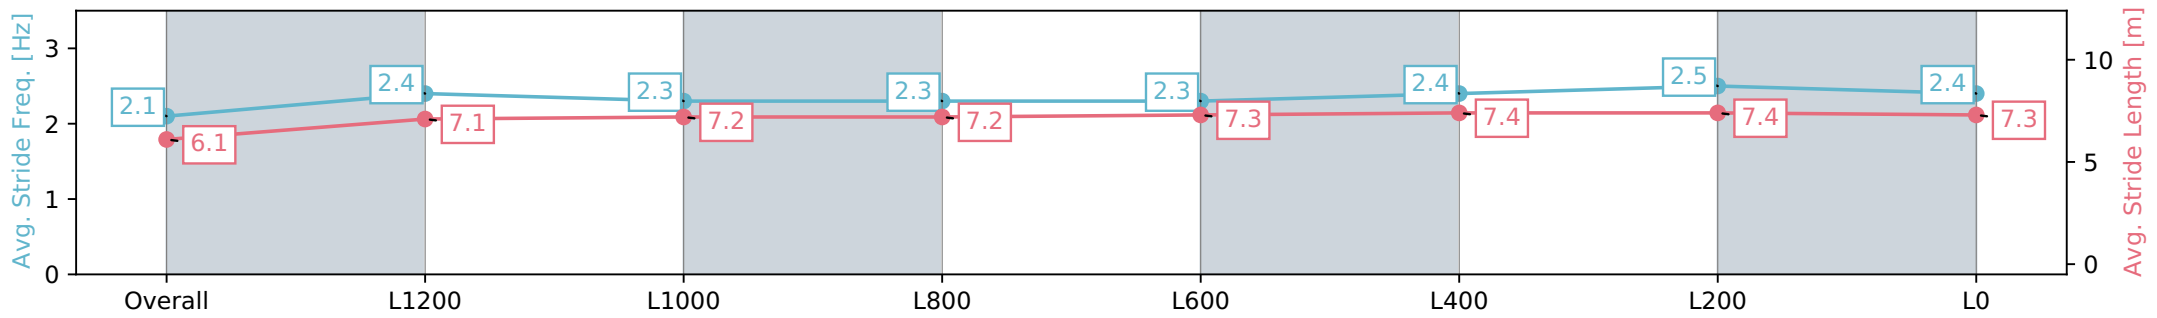

Horse/Jockey Name	OUR ALLEY CAT
Finish Rank	2
Fastest Section Time (Section)	0:07.81 (Overall)
Top Speed [km/h] (Section)	66.8 (L400)
Race State	Finished

Ellerslie NZ - Professional
Race 4: VICTORIA RACING CLUB 1500 - 1500m
17 February 2024 - 2:10PM
Track Rating: Good 4, Weather: Fine, Rail Position: +6m

Section	Overall	L1200	L1000	L800	L600	L400	L200	L0
Section Times	1:29.87 [2] (0:07.81)	1:22.06 [2] (0:11.54)	1:10.52 [5] (0:12.15)	0:58.37 [5] (0:12.34)	0:46.03 [6] (0:11.98)	0:34.05 [6] (0:11.44)	0:22.61 [6] (0:10.93)	0:11.68 [3] (0:11.68)
Average Speed [km/h]	46.3	62.5	59.8	58.8	60.5	63.1	65.9	61.6
Top Speed [km/h]	60.1	63.9	62.4	59.7	61.3	65.8	66.8	64.9
Avg. Dist. to Rail [m]	6.6	2.8	3.2	2.8	1.4	0.5	0.6	1.5
Avg. Stride Freq. [Hz]	2.1	2.4	2.3	2.3	2.3	2.4	2.5	2.4
Avg. Stride Length [m]	6.1	7.1	7.2	7.2	7.3	7.4	7.4	7.3

- [ ] Ranking at each section and finish
- -:-:- No data available at this section
- NA No data available