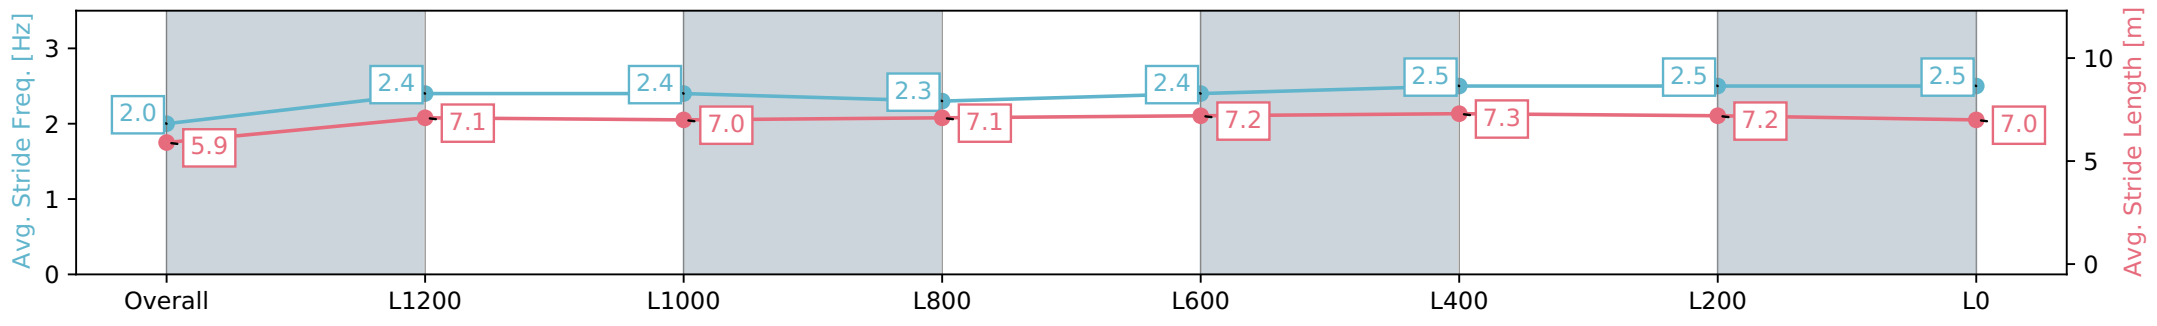

Horse/Jockey Name	BELLA LUCE
Finish Rank	6
Fastest Section Time (Section)	0:08.43 (Overall)
Top Speed [km/h] (Section)	67.1 (L400)
Race State	Finished

Ellerslie NZ - Professional
Race 4: VICTORIA RACING CLUB 1500 - 1500m
17 February 2024 - 2:10PM
Track Rating: Good 4, Weather: Fine, Rail Position: +6m

Section	Overall	L1200	L1000	L800	L600	L400	L200	L0
Section Times	1:30.17 [6] (0:08.43)	1:21.74 [11] (0:11.87)	1:09.87 [11] (0:11.94)	0:57.93 [11] (0:12.33)	0:45.60 [11] (0:11.89)	0:33.71 [11] (0:11.36)	0:22.35 [10] (0:10.94)	0:11.41 [10] (0:11.41)
Average Speed [km/h]	42.7	60.9	60.7	59.0	61.4	64.5	66.1	63.1
Top Speed [km/h]	59.5	62.3	62.1	60.5	63.2	65.9	67.1	65.0
Avg. Dist. to Rail [m]	9.8	2.1	2.9	2.9	2.9	3.1	9.1	11.2
Avg. Stride Freq. [Hz]	2.0	2.4	2.4	2.3	2.4	2.5	2.5	2.5
Avg. Stride Length [m]	5.9	7.1	7.0	7.1	7.2	7.3	7.2	7.0

[ ] Ranking at each section and finish
-:-:- No data available at this section
NA No data available