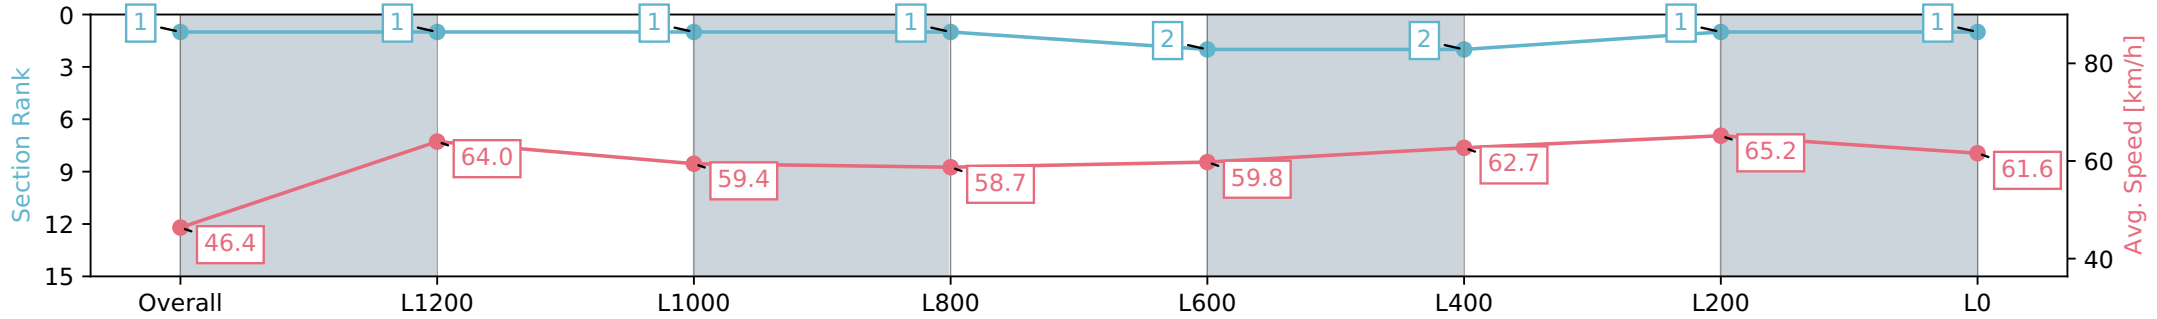

Section	Overall	L1200	L1000	L800	L600	L400	L200	L0
Section Times	1:29.64 [1] (0:07.78)	1:21.86 [1] (0:11.26)	1:10.60 [1] (0:12.14)	0:58.46 [1] (0:12.27)	0:46.19 [2] (0:12.00)	0:34.19 [2] (0:11.45)	0:22.74 [1] (0:11.04)	0:11.70 [1] (0:11.70)
Average Speed [km/h]	46.4	64.0	59.4	58.7	59.8	62.7	65.2	61.6
Top Speed [km/h]	63.5	65.0	61.6	59.3	60.8	65.5	66.5	64.5
Avg. Dist. to Rail [m]	11.0	2.4	0.3	0.2	0.3	0.5	1.2	0.4
Avg. Stride Freq. [Hz]	2.1	2.5	2.3	2.3	2.3	2.4	2.4	2.4
Avg. Stride Length [m]	6.2	7.3	7.1	7.1	7.2	7.3	7.4	7.2