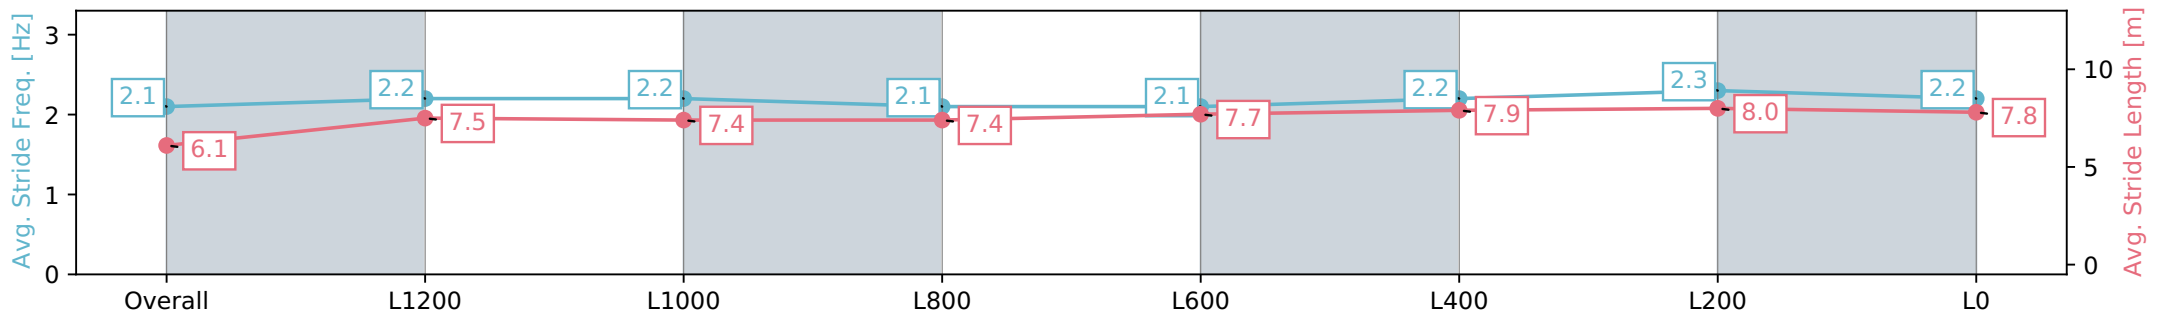

Horse/Jockey Name	HEART OF GOLD
Finish Rank	4
Fastest Section Time (Section)	0:07.89 (Overall)
Top Speed [km/h] (Section)	66.5 (L400)
Race State	Finished

Ellerslie NZ - Professional
Race 4: VICTORIA RACING CLUB 1500 - 1500m
17 February 2024 - 2:10PM
Track Rating: Good 4, Weather: Fine, Rail Position: +6m

Section	Overall	L1200	L1000	L800	L600	L400	L200	L0
Section Times	1:29.91 [4] (0:07.89)	1:22.02 [3] (0:11.40)	1:10.62 [3] (0:12.08)	0:58.54 [4] (0:12.22)	0:46.32 [4] (0:12.00)	0:34.32 [4] (0:11.49)	0:22.83 [3] (0:11.07)	0:11.76 [2] (0:11.76)
Average Speed [km/h]	45.6	63.3	59.7	59.2	60.5	63.3	65.1	61.3
Top Speed [km/h]	62.6	63.8	63.4	59.6	61.8	64.7	66.5	64.1
Avg. Dist. to Rail [m]	3.7	0.8	1.3	1.2	1.3	1.6	2.3	3.9
Avg. Stride Freq. [Hz]	2.1	2.2	2.2	2.1	2.1	2.2	2.3	2.2
Avg. Stride Length [m]	6.1	7.5	7.4	7.4	7.7	7.9	8.0	7.8

- [ ] Ranking at each section and finish
- -:-:- No data available at this section
- NA No data available