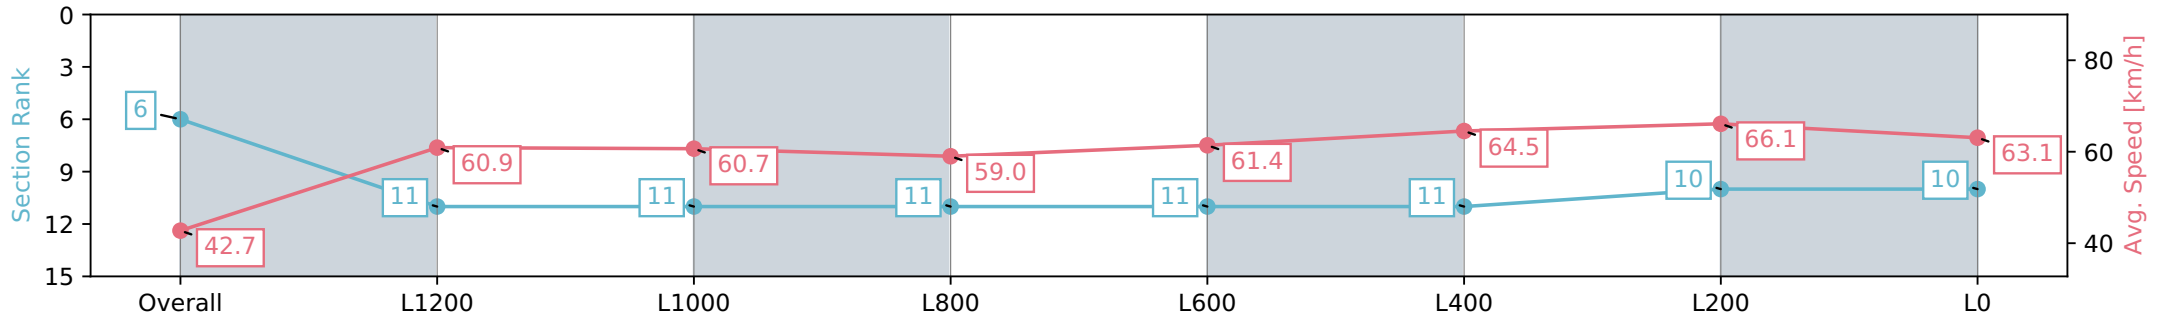

Horse/Jockey Name	BELLA LUCE
Finish Rank	6
Fastest Section Time (Section)	0:08.43 (Overall)
Top Speed [km/h] (Section)	67.1 (L400)
Race State	Finished

Ellerslie NZ - Professional
Race 4: VICTORIA RACING CLUB 1500 - 1500m
17 February 2024 - 2:10PM
Track Rating: Good 4, Weather: Fine, Rail Position: +6m

Section	Overall	L1200	L1000	L800	L600	L400	L200	L0
Section Times	1:30.17 [6] (0:08.43)	1:21.74 [11] (0:11.87)	1:09.87 [11] (0:11.94)	0:57.93 [11] (0:12.33)	0:45.60 [11] (0:11.89)	0:33.71 [11] (0:11.36)	0:22.35 [10] (0:10.94)	0:11.41 [10] (0:11.41)
Average Speed [km/h]	42.7	60.9	60.7	59.0	61.4	64.5	66.1	63.1
Top Speed [km/h]	59.5	62.3	62.1	60.5	63.2	65.9	67.1	65.0
Avg. Dist. to Rail [m]	9.8	2.1	2.9	2.9	2.9	3.1	9.1	11.2
Avg. Stride Freq. [Hz]	2.0	2.4	2.4	2.3	2.4	2.5	2.5	2.5
Avg. Stride Length [m]	5.9	7.1	7.0	7.1	7.2	7.3	7.2	7.0

[ ] Ranking at each section and finish
-:-:- No data available at this section
NA No data available