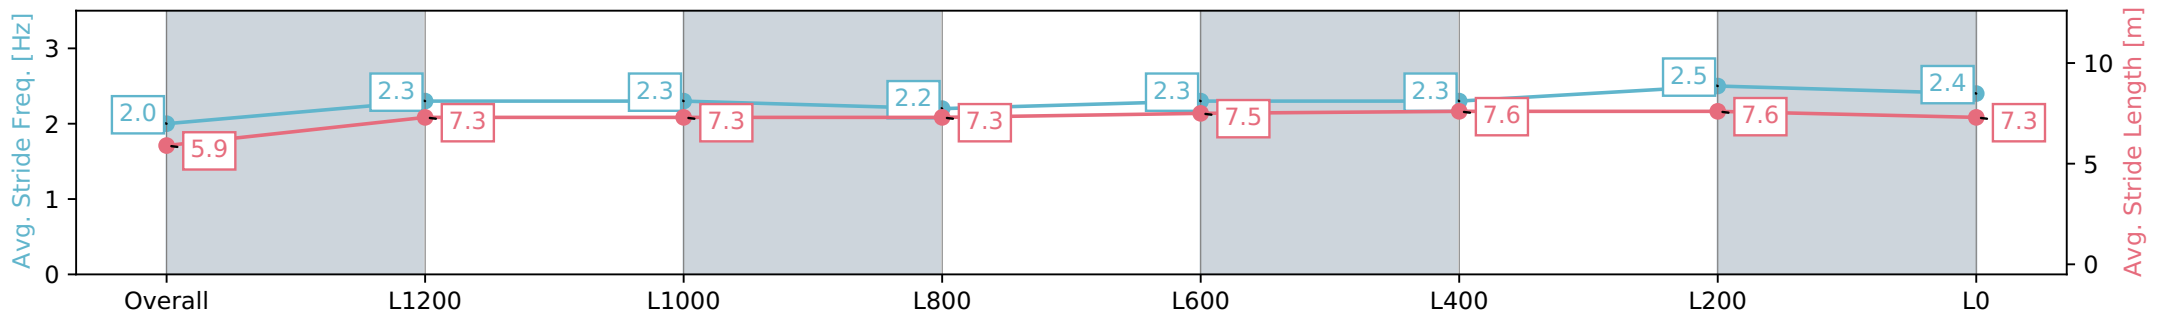

Ellerslie NZ - Professional  
 Race 4: VICTORIA RACING CLUB 1500 - 1500m  
 17 February 2024 - 2:10PM  
 Track Rating: Good 4, Weather: Fine, Rail Position: +6m

Section	Overall	L1200	L1000	L800	L600	L400	L200	L0
Section Times	1:30.06 [5] (0:08.54)	1:21.52 [12] (0:11.81)	1:09.71 [12] (0:11.97)	0:57.74 [12] (0:12.31)	0:45.43 [12] (0:11.90)	0:33.53 [12] (0:11.33)	0:22.20 [11] (0:10.71)	0:11.49 [6] (0:11.49)
Average Speed [km/h]	42.2	60.9	60.6	58.8	60.9	64.3	67.4	62.7
Top Speed [km/h]	60.9	62.3	62.5	59.5	63.5	65.7	68.9	65.6
Avg. Dist. to Rail [m]	8.3	1.3	1.9	1.7	1.6	1.9	4.7	6.0
Avg. Stride Freq. [Hz]	2.0	2.3	2.3	2.2	2.3	2.3	2.5	2.4
Avg. Stride Length [m]	5.9	7.3	7.3	7.3	7.5	7.6	7.6	7.3