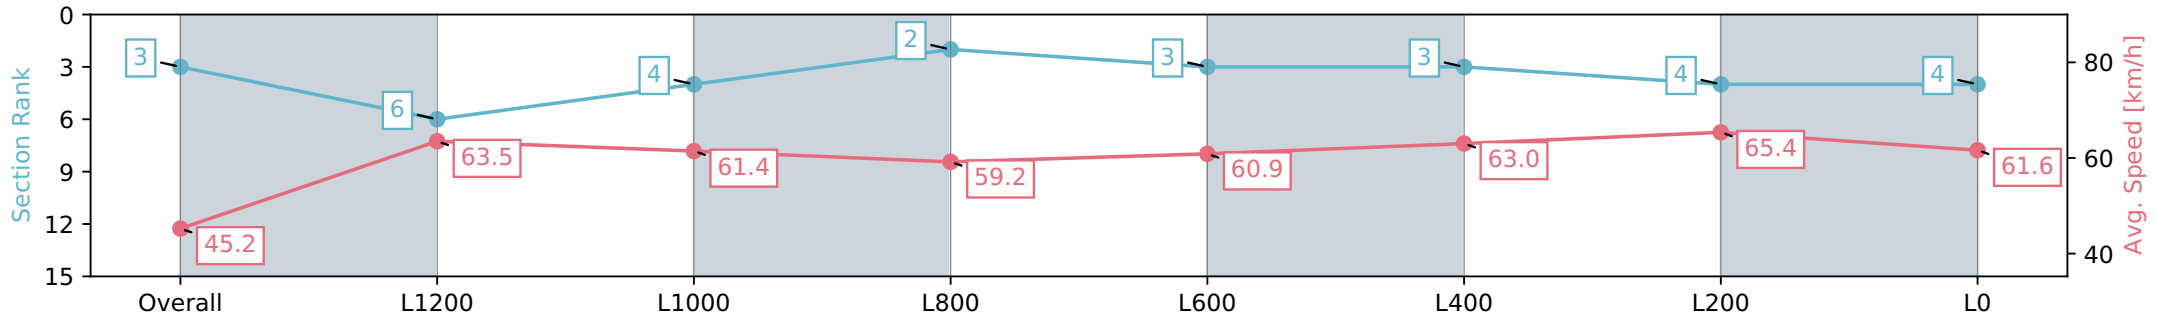

Horse/Jockey Name	AOTEA LAD
Finish Rank	3
Fastest Section Time (Section)	0:07.97 (Overall)
Top Speed [km/h] (Section)	66.6 (L400)
Race State	Finished

Ellerslie NZ - Professional
Race 4: VICTORIA RACING CLUB 1500 - 1500m
17 February 2024 - 2:10PM
Track Rating: Good 4, Weather: Fine, Rail Position: +6m

Section	Overall	L1200	L1000	L800	L600	L400	L200	L0
Section Times	1:29.90 [3] (0:07.97)	1:21.93 [6] (0:11.34)	1:10.59 [4] (0:11.89)	0:58.70 [2] (0:12.34)	0:46.36 [3] (0:12.02)	0:34.34 [3] (0:11.62)	0:22.72 [4] (0:11.05)	0:11.67 [4] (0:11.67)
Average Speed [km/h]	45.2	63.5	61.4	59.2	60.9	63.0	65.4	61.6
Top Speed [km/h]	60.0	66.4	64.5	61.1	62.0	64.5	66.6	64.7
Avg. Dist. to Rail [m]	8.7	4.4	5.1	4.2	3.4	3.0	4.4	5.1
Avg. Stride Freq. [Hz]	2.1	2.5	2.4	2.4	2.4	2.4	2.5	2.4
Avg. Stride Length [m]	5.9	7.0	7.0	7.0	7.1	7.2	7.2	7.1

- [ ] Ranking at each section and finish
- -:-:- No data available at this section
- NA No data available