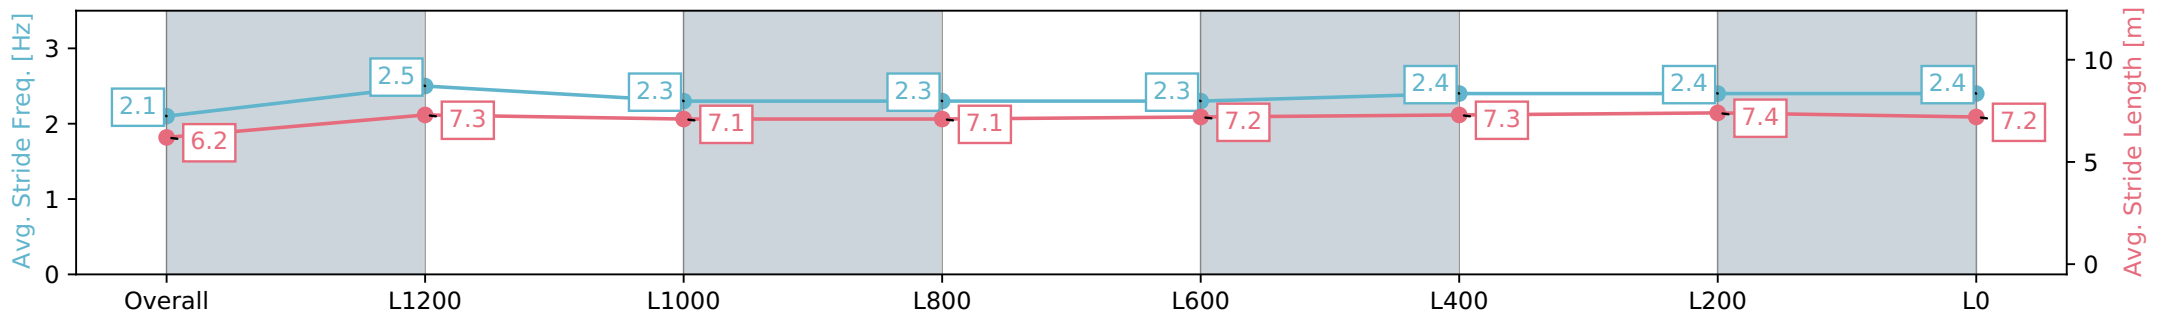

Section	Overall	L1200	L1000	L800	L600	L400	L200	L0
Section Times	1:29.64 [1] (0:07.78)	1:21.86 [1] (0:11.26)	1:10.60 [1] (0:12.14)	0:58.46 [1] (0:12.27)	0:46.19 [2] (0:12.00)	0:34.19 [2] (0:11.45)	0:22.74 [1] (0:11.04)	0:11.70 [1] (0:11.70)
Average Speed [km/h]	46.4	64.0	59.4	58.7	59.8	62.7	65.2	61.6
Top Speed [km/h]	63.5	65.0	61.6	59.3	60.8	65.5	66.5	64.5
Avg. Dist. to Rail [m]	11.0	2.4	0.3	0.2	0.3	0.5	1.2	0.4
Avg. Stride Freq. [Hz]	2.1	2.5	2.3	2.3	2.3	2.4	2.4	2.4
Avg. Stride Length [m]	6.2	7.3	7.1	7.1	7.2	7.3	7.4	7.2