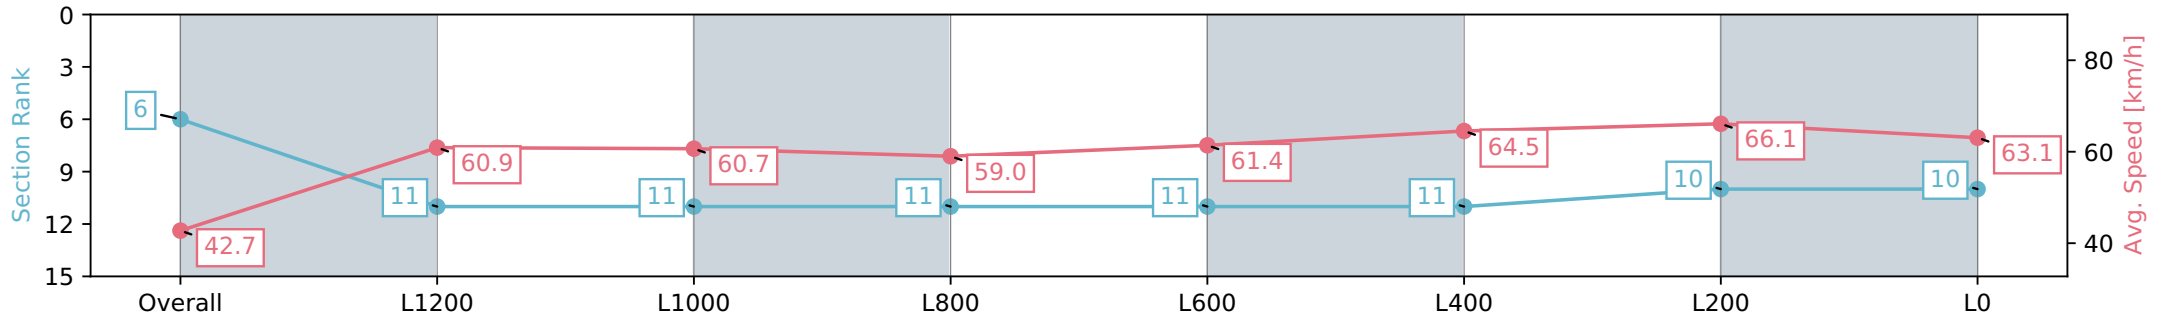

Horse/Jockey Name	HARLECH
Finish Rank	6
Fastest Section Time (Section)	0:07.96 (Overall)
Top Speed [km/h] (Section)	65.9 (L1400)
Race State	Finished

Ellerslie NZ - Professional
Race 4: VICTORIA RACING CLUB 1500 - 1500m
17 February 2024 - 2:10PM
Track Rating: Good 4, Weather: Fine, Rail Position: +6m

Section	Overall	L1200	L1000	L800	L600	L400	L200	L0
Section Times	1:30.17 [6] (0:07.96)	1:22.21 [4] (0:11.20)	1:11.01 [2] (0:12.08)	0:58.93 [3] (0:12.39)	0:46.54 [5] (0:11.98)	0:34.56 [5] (0:11.57)	0:22.98 [5] (0:11.19)	0:11.79 [5] (0:11.79)
Average Speed [km/h]	45.2	64.4	59.9	58.6	60.8	62.9	64.4	61.2
Top Speed [km/h]	62.2	65.9	62.9	59.8	62.9	64.2	65.6	64.0
Avg. Dist. to Rail [m]	7.4	2.8	2.3	2.4	1.9	2.3	4.6	7.6
Avg. Stride Freq. [Hz]	2.2	2.4	2.3	2.3	2.3	2.3	2.4	2.3
Avg. Stride Length [m]	5.8	7.3	7.1	7.1	7.3	7.5	7.5	7.3

Report Created: Sat 17 February 2024 12:27:39 GMT+11 (Note: Timing is based on positional data)

- [ ] Ranking at each section and finish
- -:-:- No data available at this section
- NA No data available