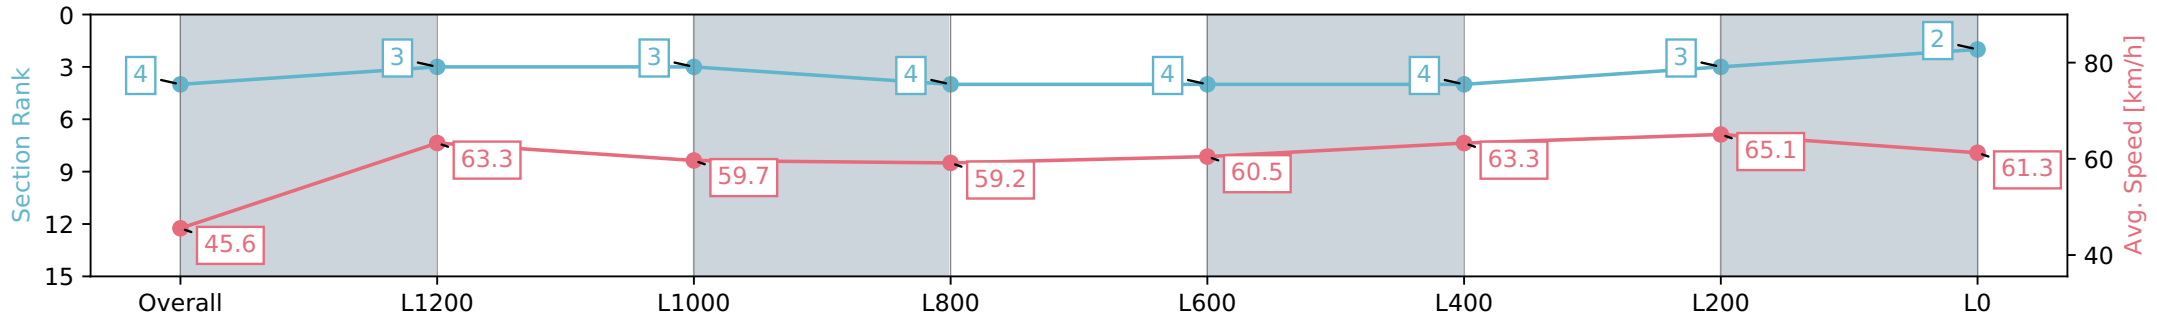

Horse/Jockey Name	HEART OF GOLD
Finish Rank	4
Fastest Section Time (Section)	0:07.89 (Overall)
Top Speed [km/h] (Section)	66.5 (L400)
Race State	Finished

Ellerslie NZ - Professional
Race 4: VICTORIA RACING CLUB 1500 - 1500m
17 February 2024 - 2:10PM
Track Rating: Good 4, Weather: Fine, Rail Position: +6m

Section	Overall	L1200	L1000	L800	L600	L400	L200	L0
Section Times	1:29.91 [4] (0:07.89)	1:22.02 [3] (0:11.40)	1:10.62 [3] (0:12.08)	0:58.54 [4] (0:12.22)	0:46.32 [4] (0:12.00)	0:34.32 [4] (0:11.49)	0:22.83 [3] (0:11.07)	0:11.76 [2] (0:11.76)
Average Speed [km/h]	45.6	63.3	59.7	59.2	60.5	63.3	65.1	61.3
Top Speed [km/h]	62.6	63.8	63.4	59.6	61.8	64.7	66.5	64.1
Avg. Dist. to Rail [m]	3.7	0.8	1.3	1.2	1.3	1.6	2.3	3.9
Avg. Stride Freq. [Hz]	2.1	2.2	2.2	2.1	2.1	2.2	2.3	2.2
Avg. Stride Length [m]	6.1	7.5	7.4	7.4	7.7	7.9	8.0	7.8

- [ ] Ranking at each section and finish
- -:-:- No data available at this section
- NA No data available