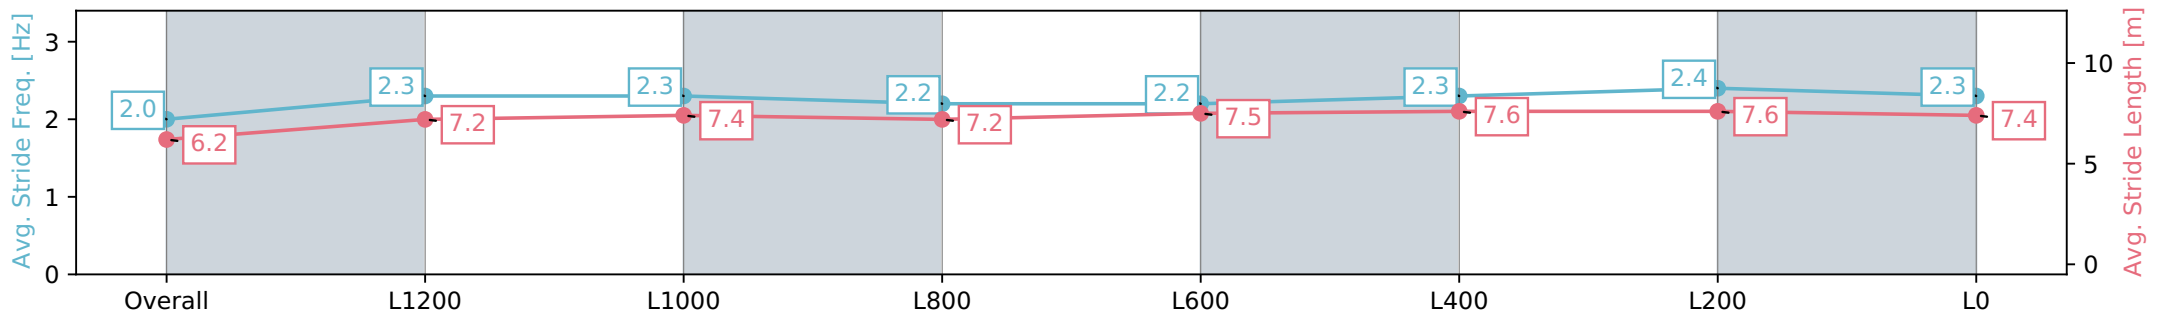

Horse/Jockey Name	FIELD OF GOLD
Finish Rank	10
Fastest Section Time (Section)	0:08.15 (Overall)
Top Speed [km/h] (Section)	66.3 (L400)
Race State	Finished

Ellerslie NZ - Professional
Race 4: VICTORIA RACING CLUB 1500 - 1500m
17 February 2024 - 2:10PM
Track Rating: Good 4, Weather: Fine, Rail Position: +6m

Section	Overall	L1200	L1000	L800	L600	L400	L200	L0
Section Times	1:30.58 [10] (0:08.15)	1:22.43 [9] (0:11.95)	1:10.48 [10] (0:12.01)	0:58.47 [10] (0:12.28)	0:46.19 [10] (0:11.98)	0:34.21 [10] (0:11.53)	0:22.68 [12] (0:11.08)	0:11.60 [12] (0:11.60)
Average Speed [km/h]	44.2	60.3	60.2	58.9	60.4	62.8	65.0	62.1
Top Speed [km/h]	59.8	62.4	62.5	60.5	61.1	64.6	66.3	64.2
Avg. Dist. to Rail [m]	2.6	1.5	1.6	1.2	1.3	1.1	1.0	0.4
Avg. Stride Freq. [Hz]	2.0	2.3	2.3	2.2	2.2	2.3	2.4	2.3
Avg. Stride Length [m]	6.2	7.2	7.4	7.2	7.5	7.6	7.6	7.4

Report Created: Sat 17 February 2024 12:27:52 GMT+11 (Note: Timing is based on positional data)

- [ ] Ranking at each section and finish
- -:-:- No data available at this section
- NA No data available