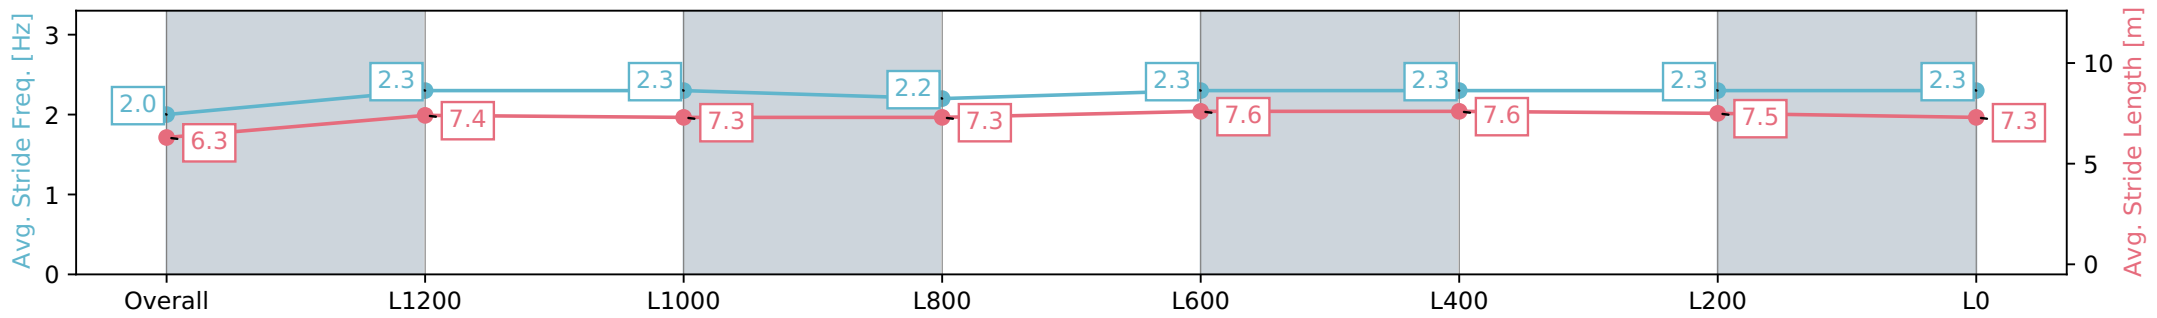

Horse/Jockey Name	WORDSWORTH
Finish Rank	11
Fastest Section Time (Section)	0:07.96 (Overall)
Top Speed [km/h] (Section)	64.2 (L400)
Race State	Finished

Ellerslie NZ - Professional
Race 4: VICTORIA RACING CLUB 1500 - 1500m
17 February 2024 - 2:10PM
Track Rating: Good 4, Weather: Fine, Rail Position: +6m

Section	Overall	L1200	L1000	L800	L600	L400	L200	L0
Section Times	1:30.88 [11] (0:07.96)	1:22.92 [5] (0:11.79)	1:11.13 [6] (0:11.99)	0:59.14 [7] (0:12.39)	0:46.75 [8] (0:11.81)	0:34.94 [7] (0:11.55)	0:23.39 [7] (0:11.39)	0:12.00 [11] (0:12.00)
Average Speed [km/h]	45.2	61.2	60.4	58.6	61.5	63.3	63.4	60.0
Top Speed [km/h]	59.6	62.6	62.5	59.3	62.6	64.1	64.2	62.1
Avg. Dist. to Rail [m]	5.2	2.2	2.4	2.0	1.9	2.8	6.4	8.1
Avg. Stride Freq. [Hz]	2.0	2.3	2.3	2.2	2.3	2.3	2.3	2.3
Avg. Stride Length [m]	6.3	7.4	7.3	7.3	7.6	7.6	7.5	7.3

- [ ] Ranking at each section and finish
- -:-:- No data available at this section
- NA No data available