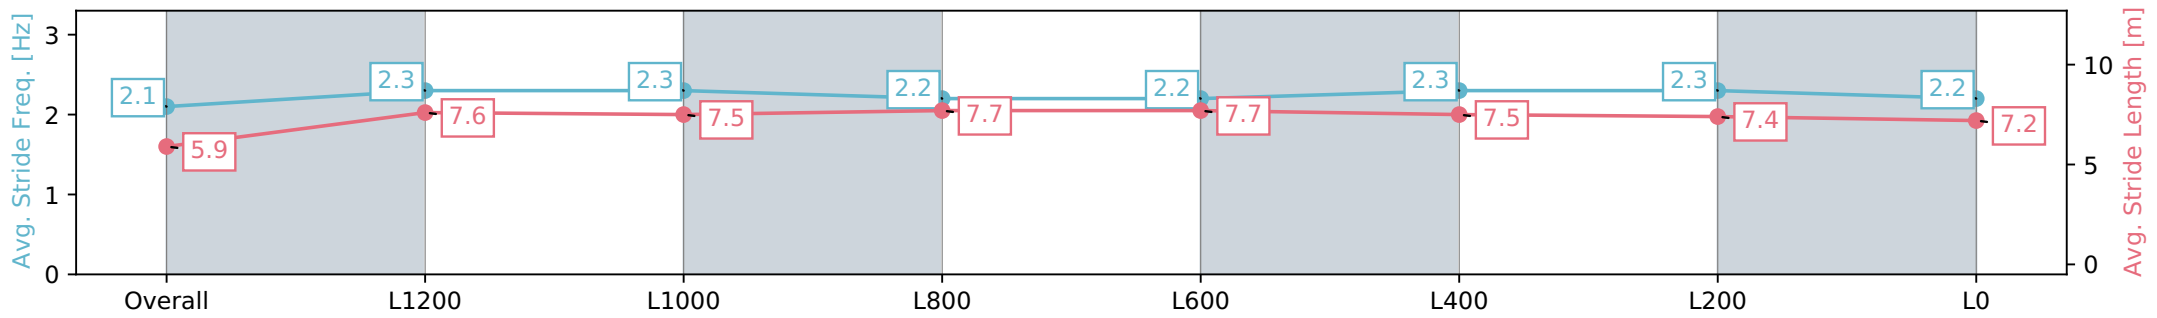

Horse/Jockey Name	MASETTO
Finish Rank	12
Fastest Section Time (Section)	0:08.24 (Overall)
Top Speed [km/h] (Section)	63.7 (L600)
Race State	Finished

Ellerslie NZ - Professional
Race 4: VICTORIA RACING CLUB 1500 - 1500m
17 February 2024 - 2:10PM
Track Rating: Good 4, Weather: Fine, Rail Position: +6m

Section	Overall	L1200	L1000	L800	L600	L400	L200	L0
Section Times	1:31.12 [12] (0:08.24)	1:22.88 [10] (0:11.61)	1:11.27 [8] (0:11.68)	0:59.59 [6] (0:11.90)	0:47.69 [1] (0:11.85)	0:35.84 [1] (0:11.74)	0:24.10 [2] (0:11.63)	0:12.47 [9] (0:12.47)
Average Speed [km/h]	43.7	62.1	61.9	61.1	61.6	62.8	62.2	57.7
Top Speed [km/h]	60.3	62.5	63.5	61.7	61.8	63.7	63.6	59.8
Avg. Dist. to Rail [m]	5.4	1.3	2.0	2.7	3.0	4.0	8.0	8.8
Avg. Stride Freq. [Hz]	2.1	2.3	2.3	2.2	2.2	2.3	2.3	2.2
Avg. Stride Length [m]	5.9	7.6	7.5	7.7	7.7	7.5	7.4	7.2

- [ ] Ranking at each section and finish
- -:-:- No data available at this section
- NA No data available