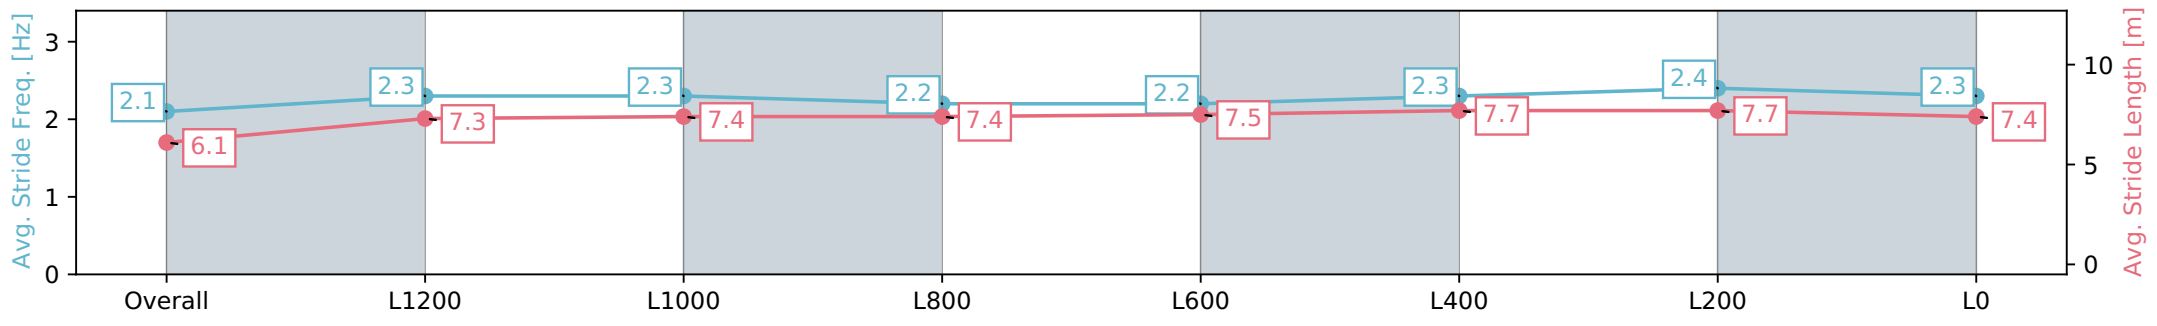

Horse/Jockey Name	DUBAI DIVA
Finish Rank	8
Fastest Section Time (Section)	0:08.05 (Overall)
Top Speed [km/h] (Section)	66.5 (L400)
Race State	Finished

Ellerslie NZ - Professional
Race 4: VICTORIA RACING CLUB 1500 - 1500m
17 February 2024 - 2:10PM
Track Rating: Good 4, Weather: Fine, Rail Position: +6m

Section	Overall	L1200	L1000	L800	L600	L400	L200	L0
Section Times	1:30.23 [8] (0:08.05)	1:22.18 [8] (0:12.02)	1:10.16 [9] (0:11.94)	0:58.22 [9] (0:12.37)	0:45.85 [9] (0:11.91)	0:33.94 [9] (0:11.37)	0:22.57 [9] (0:10.98)	0:11.59 [8] (0:11.59)
Average Speed [km/h]	44.6	60.1	60.6	58.5	60.9	63.6	65.6	62.2
Top Speed [km/h]	59.5	60.4	62.8	59.7	62.6	65.9	66.5	65.4
Avg. Dist. to Rail [m]	9.6	4.3	2.4	1.8	1.7	0.8	4.1	7.5
Avg. Stride Freq. [Hz]	2.1	2.3	2.3	2.2	2.2	2.3	2.4	2.3
Avg. Stride Length [m]	6.1	7.3	7.4	7.4	7.5	7.7	7.7	7.4

- [ ] Ranking at each section and finish
- -:-:- No data available at this section
- NA No data available