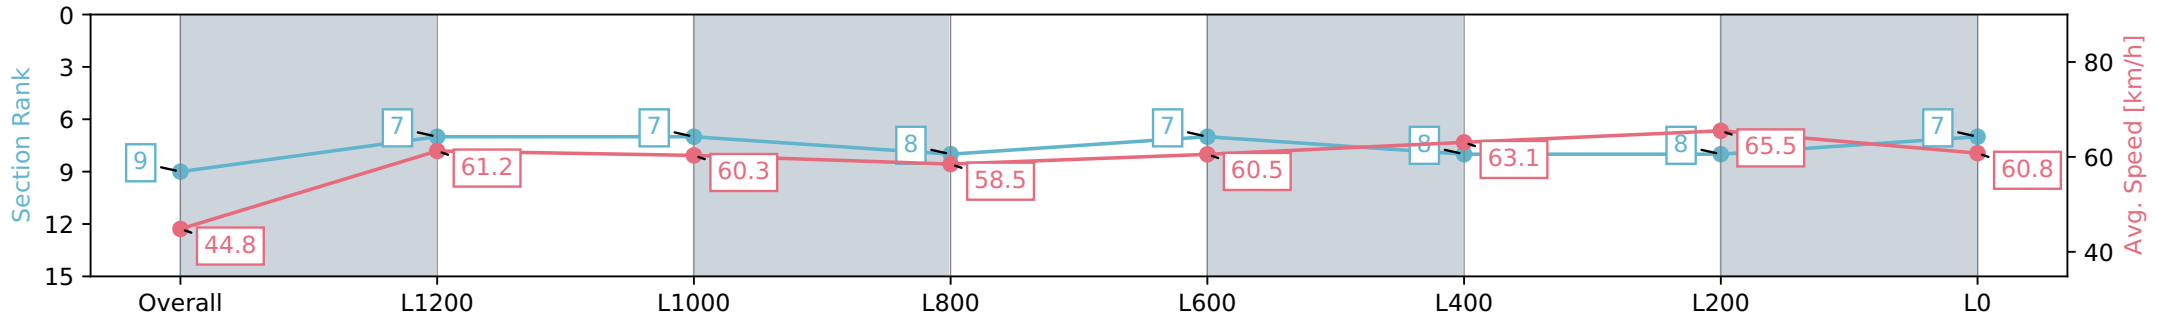

Horse/Jockey Name	AMUSEZ MOI
Finish Rank	9
Fastest Section Time (Section)	0:08.03 (Overall)
Top Speed [km/h] (Section)	66.5 (L400)
Race State	Finished

Ellerslie NZ - Professional
Race 4: VICTORIA RACING CLUB 1500 - 1500m
17 February 2024 - 2:10PM
Track Rating: Good 4, Weather: Fine, Rail Position: +6m

Section	Overall	L1200	L1000	L800	L600	L400	L200	L0
Section Times	1:30.46 [9] (0:08.03)	1:22.43 [7] (0:11.76)	1:10.67 [7] (0:11.97)	0:58.70 [8] (0:12.36)	0:46.34 [7] (0:11.97)	0:34.37 [8] (0:11.51)	0:22.86 [8] (0:10.99)	0:11.87 [7] (0:11.87)
Average Speed [km/h]	44.8	61.2	60.3	58.5	60.5	63.1	65.5	60.8
Top Speed [km/h]	58.8	62.9	62.7	59.3	61.5	65.2	66.5	64.5
Avg. Dist. to Rail [m]	1.3	0.5	1.2	1.1	1.3	1.6	2.4	3.4
Avg. Stride Freq. [Hz]	2.1	2.4	2.4	2.4	2.4	2.4	2.5	2.4
Avg. Stride Length [m]	5.8	6.7	6.7	6.9	7.0	7.0	7.4	7.1

Report Created: Sat 17 February 2024 12:27:49 GMT+11 (Note: Timing is based on positional data)

- [ ] Ranking at each section and finish
- -:-:- No data available at this section
- NA No data available