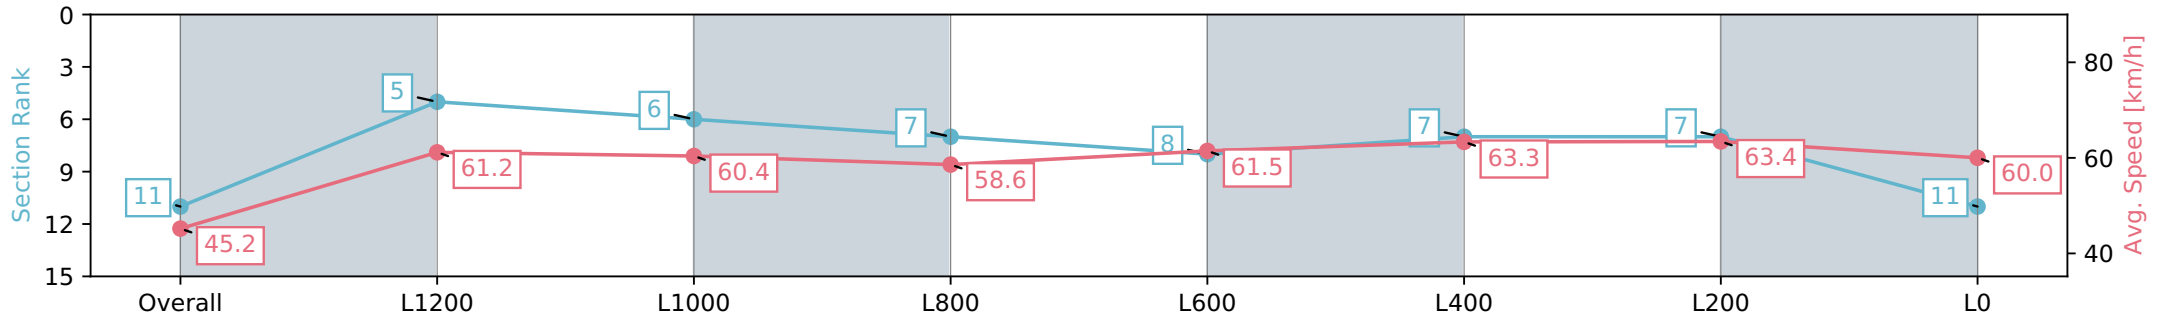

Horse/Jockey Name	WORDSWORTH
Finish Rank	11
Fastest Section Time (Section)	0:07.96 (Overall)
Top Speed [km/h] (Section)	64.2 (L400)
Race State	Finished

Ellerslie NZ - Professional
Race 4: VICTORIA RACING CLUB 1500 - 1500m
17 February 2024 - 2:10PM
Track Rating: Good 4, Weather: Fine, Rail Position: +6m

Section	Overall	L1200	L1000	L800	L600	L400	L200	L0
Section Times	1:30.88 [11] (0:07.96)	1:22.92 [5] (0:11.79)	1:11.13 [6] (0:11.99)	0:59.14 [7] (0:12.39)	0:46.75 [8] (0:11.81)	0:34.94 [7] (0:11.55)	0:23.39 [7] (0:11.39)	0:12.00 [11] (0:12.00)
Average Speed [km/h]	45.2	61.2	60.4	58.6	61.5	63.3	63.4	60.0
Top Speed [km/h]	59.6	62.6	62.5	59.3	62.6	64.1	64.2	62.1
Avg. Dist. to Rail [m]	5.2	2.2	2.4	2.0	1.9	2.8	6.4	8.1
Avg. Stride Freq. [Hz]	2.0	2.3	2.3	2.2	2.3	2.3	2.3	2.3
Avg. Stride Length [m]	6.3	7.4	7.3	7.3	7.6	7.6	7.5	7.3

- [ ] Ranking at each section and finish
- -:-:- No data available at this section
- NA No data available