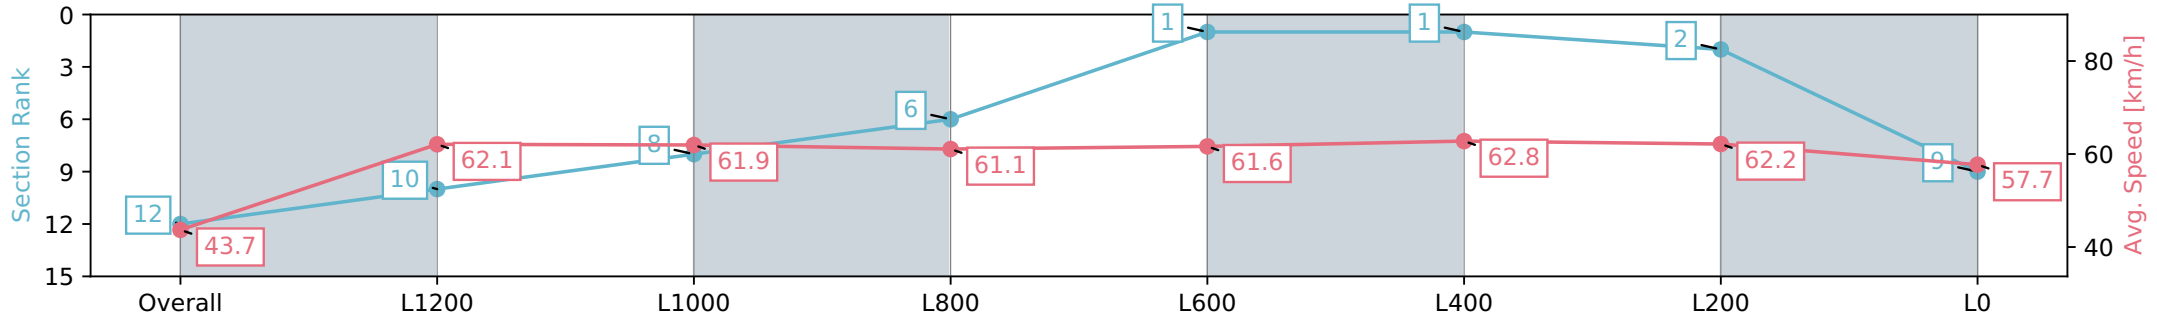

Horse/Jockey Name	MASETTO
Finish Rank	12
Fastest Section Time (Section)	0:08.24 (Overall)
Top Speed [km/h] (Section)	63.7 (L600)
Race State	Finished

Ellerslie NZ - Professional
Race 4: VICTORIA RACING CLUB 1500 - 1500m
17 February 2024 - 2:10PM
Track Rating: Good 4, Weather: Fine, Rail Position: +6m

Section	Overall	L1200	L1000	L800	L600	L400	L200	L0
Section Times	1:31.12 [12] (0:08.24)	1:22.88 [10] (0:11.61)	1:11.27 [8] (0:11.68)	0:59.59 [6] (0:11.90)	0:47.69 [1] (0:11.85)	0:35.84 [1] (0:11.74)	0:24.10 [2] (0:11.63)	0:12.47 [9] (0:12.47)
Average Speed [km/h]	43.7	62.1	61.9	61.1	61.6	62.8	62.2	57.7
Top Speed [km/h]	60.3	62.5	63.5	61.7	61.8	63.7	63.6	59.8
Avg. Dist. to Rail [m]	5.4	1.3	2.0	2.7	3.0	4.0	8.0	8.8
Avg. Stride Freq. [Hz]	2.1	2.3	2.3	2.2	2.2	2.3	2.3	2.2
Avg. Stride Length [m]	5.9	7.6	7.5	7.7	7.7	7.5	7.4	7.2

- [ ] Ranking at each section and finish
- -:-:- No data available at this section
- NA No data available