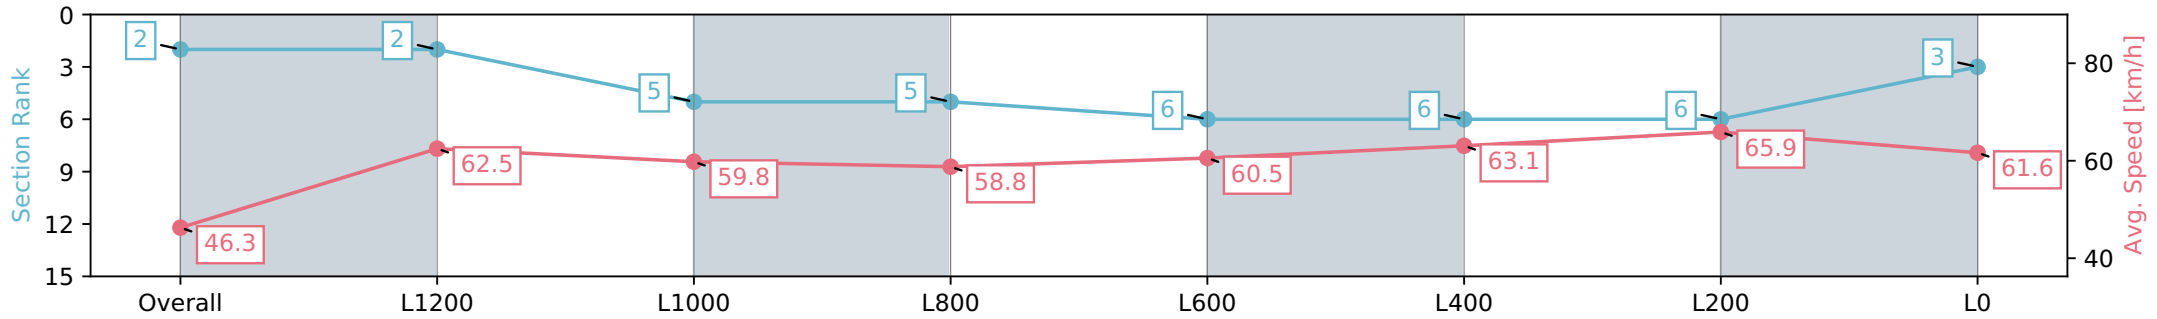

Horse/Jockey Name	OUR ALLEY CAT
Finish Rank	2
Fastest Section Time (Section)	0:07.81 (Overall)
Top Speed [km/h] (Section)	66.8 (L400)
Race State	Finished

Ellerslie NZ - Professional
Race 4: VICTORIA RACING CLUB 1500 - 1500m
17 February 2024 - 2:10PM
Track Rating: Good 4, Weather: Fine, Rail Position: +6m

Section	Overall	L1200	L1000	L800	L600	L400	L200	L0
Section Times	1:29.87 [2] (0:07.81)	1:22.06 [2] (0:11.54)	1:10.52 [5] (0:12.15)	0:58.37 [5] (0:12.34)	0:46.03 [6] (0:11.98)	0:34.05 [6] (0:11.44)	0:22.61 [6] (0:10.93)	0:11.68 [3] (0:11.68)
Average Speed [km/h]	46.3	62.5	59.8	58.8	60.5	63.1	65.9	61.6
Top Speed [km/h]	60.1	63.9	62.4	59.7	61.3	65.8	66.8	64.9
Avg. Dist. to Rail [m]	6.6	2.8	3.2	2.8	1.4	0.5	0.6	1.5
Avg. Stride Freq. [Hz]	2.1	2.4	2.3	2.3	2.3	2.4	2.5	2.4
Avg. Stride Length [m]	6.1	7.1	7.2	7.2	7.3	7.4	7.4	7.3

- [ ] Ranking at each section and finish
- -:-:- No data available at this section
- NA No data available