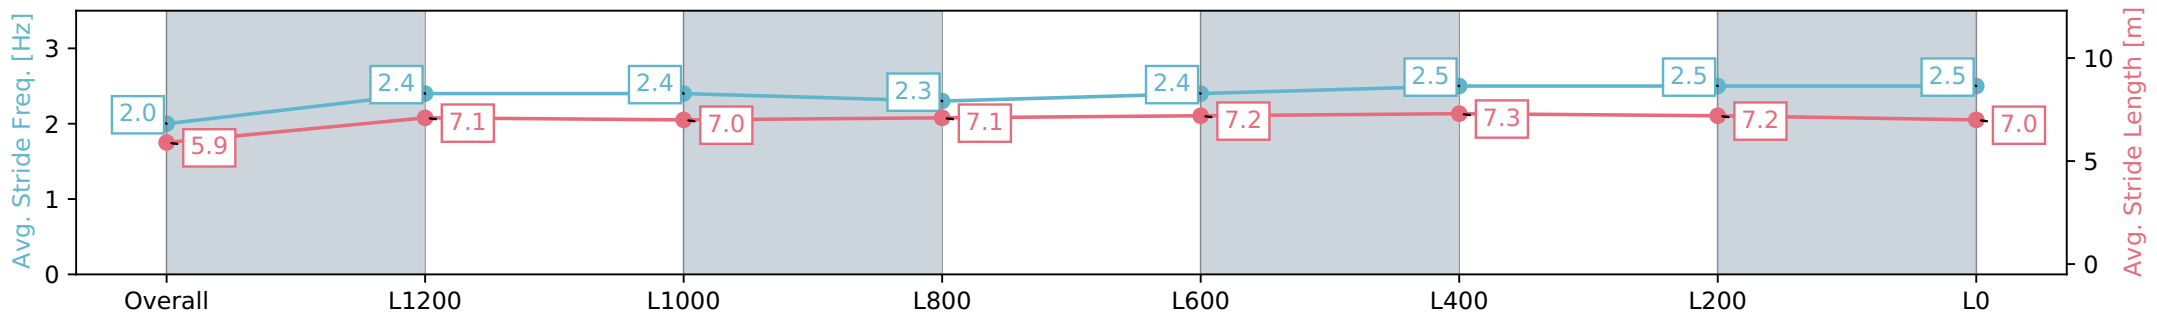

Horse/Jockey Name	HARLECH
Finish Rank	6
Fastest Section Time (Section)	0:07.96 (Overall)
Top Speed [km/h] (Section)	65.9 (L1400)
Race State	Finished

Ellerslie NZ - Professional
Race 4: VICTORIA RACING CLUB 1500 - 1500m
17 February 2024 - 2:10PM
Track Rating: Good 4, Weather: Fine, Rail Position: +6m

Section	Overall	L1200	L1000	L800	L600	L400	L200	L0
Section Times	1:30.17 [6] (0:07.96)	1:22.21 [4] (0:11.20)	1:11.01 [2] (0:12.08)	0:58.93 [3] (0:12.39)	0:46.54 [5] (0:11.98)	0:34.56 [5] (0:11.57)	0:22.98 [5] (0:11.19)	0:11.79 [5] (0:11.79)
Average Speed [km/h]	45.2	64.4	59.9	58.6	60.8	62.9	64.4	61.2
Top Speed [km/h]	62.2	65.9	62.9	59.8	62.9	64.2	65.6	64.0
Avg. Dist. to Rail [m]	7.4	2.8	2.3	2.4	1.9	2.3	4.6	7.6
Avg. Stride Freq. [Hz]	2.2	2.4	2.3	2.3	2.3	2.3	2.4	2.3
Avg. Stride Length [m]	5.8	7.3	7.1	7.1	7.3	7.5	7.5	7.3

Report Created: Sat 17 February 2024 12:27:39 GMT+11 (Note: Timing is based on positional data)

- [ ] Ranking at each section and finish
- -:-:- No data available at this section
- NA No data available