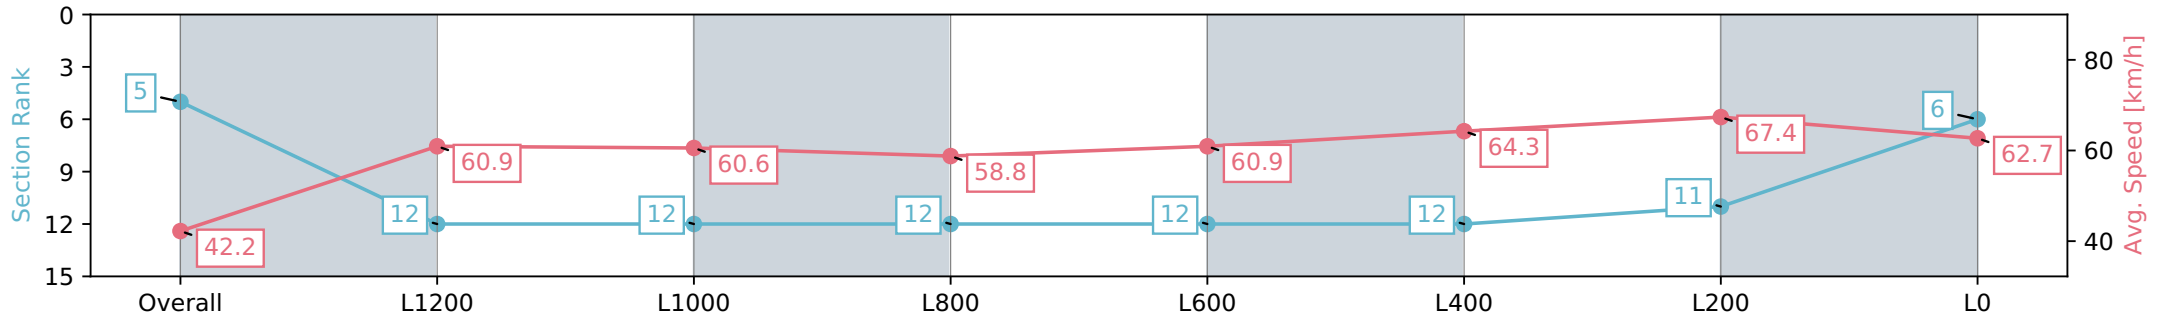

Horse/Jockey Name	UDERZO
Finish Rank	5
Fastest Section Time (Section)	0:08.54 (Overall)
Top Speed [km/h] (Section)	68.9 (L400)
Race State	Finished

Ellerslie NZ - Professional
Race 4: VICTORIA RACING CLUB 1500 - 1500m
17 February 2024 - 2:10PM
Track Rating: Good 4, Weather: Fine, Rail Position: +6m

Section	Overall	L1200	L1000	L800	L600	L400	L200	L0
Section Times	1:30.06 [5] (0:08.54)	1:21.52 [12] (0:11.81)	1:09.71 [12] (0:11.97)	0:57.74 [12] (0:12.31)	0:45.43 [12] (0:11.90)	0:33.53 [12] (0:11.33)	0:22.20 [11] (0:10.71)	0:11.49 [6] (0:11.49)
Average Speed [km/h]	42.2	60.9	60.6	58.8	60.9	64.3	67.4	62.7
Top Speed [km/h]	60.9	62.3	62.5	59.5	63.5	65.7	68.9	65.6
Avg. Dist. to Rail [m]	8.3	1.3	1.9	1.7	1.6	1.9	4.7	6.0
Avg. Stride Freq. [Hz]	2.0	2.3	2.3	2.2	2.3	2.3	2.5	2.4
Avg. Stride Length [m]	5.9	7.3	7.3	7.3	7.5	7.6	7.6	7.3

- [ ] Ranking at each section and finish
- -:-:- No data available at this section
- NA No data available