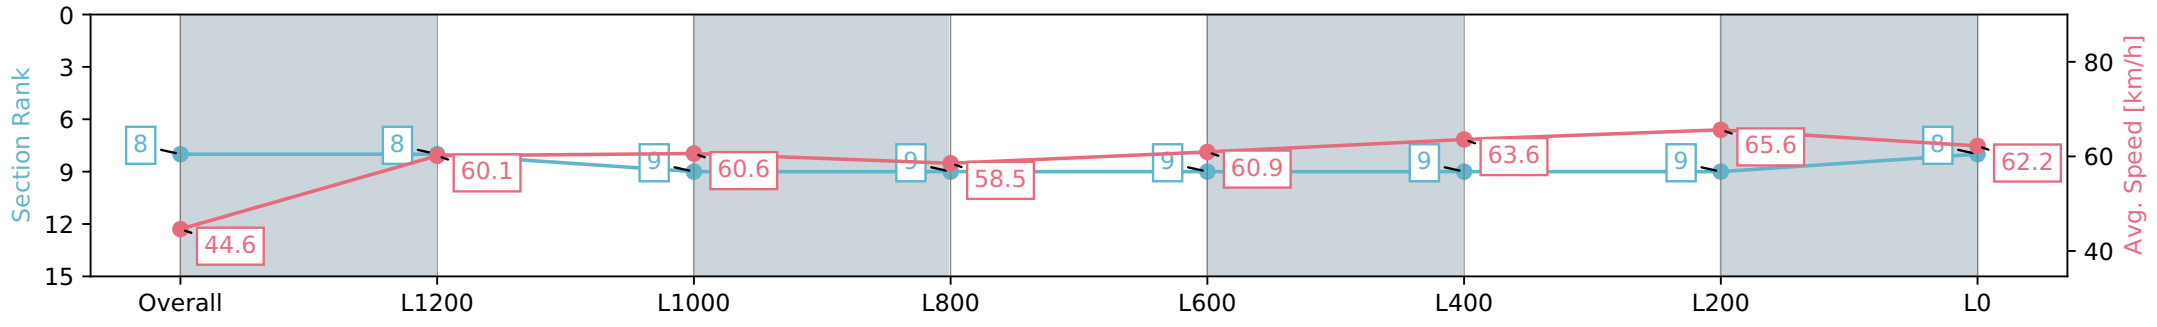

Horse/Jockey Name	DUBAI DIVA
Finish Rank	8
Fastest Section Time (Section)	0:08.05 (Overall)
Top Speed [km/h] (Section)	66.5 (L400)
Race State	Finished

Ellerslie NZ - Professional
Race 4: VICTORIA RACING CLUB 1500 - 1500m
17 February 2024 - 2:10PM
Track Rating: Good 4, Weather: Fine, Rail Position: +6m

Section	Overall	L1200	L1000	L800	L600	L400	L200	L0
Section Times	1:30.23 [8] (0:08.05)	1:22.18 [8] (0:12.02)	1:10.16 [9] (0:11.94)	0:58.22 [9] (0:12.37)	0:45.85 [9] (0:11.91)	0:33.94 [9] (0:11.37)	0:22.57 [9] (0:10.98)	0:11.59 [8] (0:11.59)
Average Speed [km/h]	44.6	60.1	60.6	58.5	60.9	63.6	65.6	62.2
Top Speed [km/h]	59.5	60.4	62.8	59.7	62.6	65.9	66.5	65.4
Avg. Dist. to Rail [m]	9.6	4.3	2.4	1.8	1.7	0.8	4.1	7.5
Avg. Stride Freq. [Hz]	2.1	2.3	2.3	2.2	2.2	2.3	2.4	2.3
Avg. Stride Length [m]	6.1	7.3	7.4	7.4	7.5	7.7	7.7	7.4

- [ ] Ranking at each section and finish
- -:-:- No data available at this section
- NA No data available