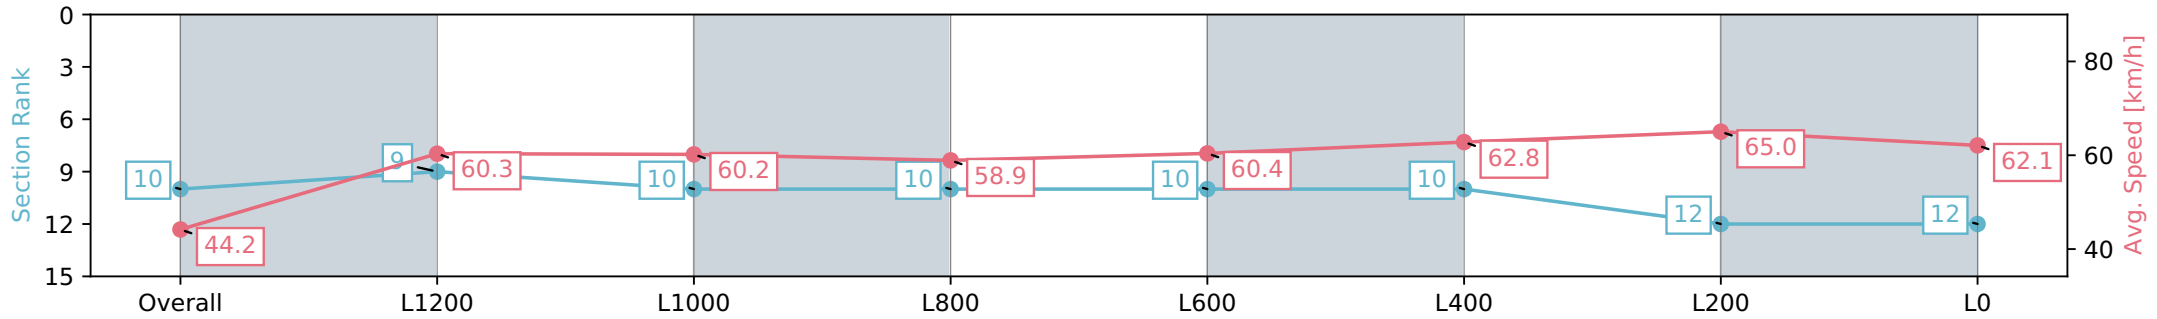

Horse/Jockey Name	FIELD OF GOLD
Finish Rank	10
Fastest Section Time (Section)	0:08.15 (Overall)
Top Speed [km/h] (Section)	66.3 (L400)
Race State	Finished

Ellerslie NZ - Professional
Race 4: VICTORIA RACING CLUB 1500 - 1500m
17 February 2024 - 2:10PM
Track Rating: Good 4, Weather: Fine, Rail Position: +6m

Section	Overall	L1200	L1000	L800	L600	L400	L200	L0
Section Times	1:30.58 [10] (0:08.15)	1:22.43 [9] (0:11.95)	1:10.48 [10] (0:12.01)	0:58.47 [10] (0:12.28)	0:46.19 [10] (0:11.98)	0:34.21 [10] (0:11.53)	0:22.68 [12] (0:11.08)	0:11.60 [12] (0:11.60)
Average Speed [km/h]	44.2	60.3	60.2	58.9	60.4	62.8	65.0	62.1
Top Speed [km/h]	59.8	62.4	62.5	60.5	61.1	64.6	66.3	64.2
Avg. Dist. to Rail [m]	2.6	1.5	1.6	1.2	1.3	1.1	1.0	0.4
Avg. Stride Freq. [Hz]	2.0	2.3	2.3	2.2	2.2	2.3	2.4	2.3
Avg. Stride Length [m]	6.2	7.2	7.4	7.2	7.5	7.6	7.6	7.4

Report Created: Sat 17 February 2024 12:27:52 GMT+11 (Note: Timing is based on positional data)

- [ ] Ranking at each section and finish
- -:-:- No data available at this section
- NA No data available