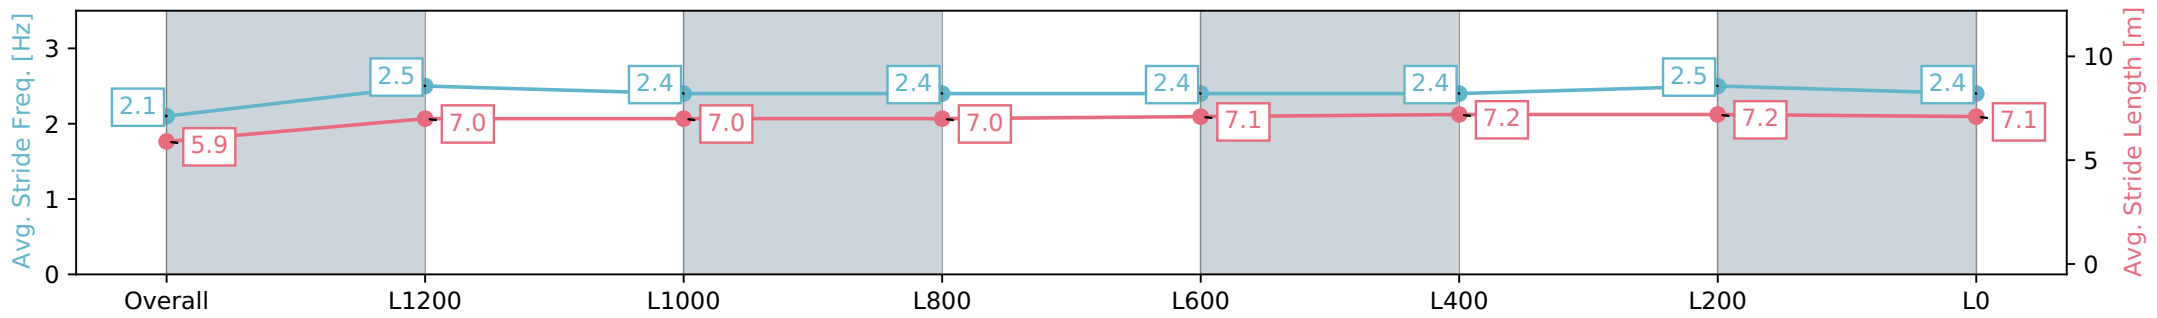

Horse/Jockey Name	AOTEA LAD
Finish Rank	3
Fastest Section Time (Section)	0:07.97 (Overall)
Top Speed [km/h] (Section)	66.6 (L400)
Race State	Finished

Ellerslie NZ - Professional
Race 4: VICTORIA RACING CLUB 1500 - 1500m
17 February 2024 - 2:10PM
Track Rating: Good 4, Weather: Fine, Rail Position: +6m

Section	Overall	L1200	L1000	L800	L600	L400	L200	L0
Section Times	1:29.90 [3] (0:07.97)	1:21.93 [6] (0:11.34)	1:10.59 [4] (0:11.89)	0:58.70 [2] (0:12.34)	0:46.36 [3] (0:12.02)	0:34.34 [3] (0:11.62)	0:22.72 [4] (0:11.05)	0:11.67 [4] (0:11.67)
Average Speed [km/h]	45.2	63.5	61.4	59.2	60.9	63.0	65.4	61.6
Top Speed [km/h]	60.0	66.4	64.5	61.1	62.0	64.5	66.6	64.7
Avg. Dist. to Rail [m]	8.7	4.4	5.1	4.2	3.4	3.0	4.4	5.1
Avg. Stride Freq. [Hz]	2.1	2.5	2.4	2.4	2.4	2.4	2.5	2.4
Avg. Stride Length [m]	5.9	7.0	7.0	7.0	7.1	7.2	7.2	7.1

- [ ] Ranking at each section and finish
- -:-:- No data available at this section
- NA No data available