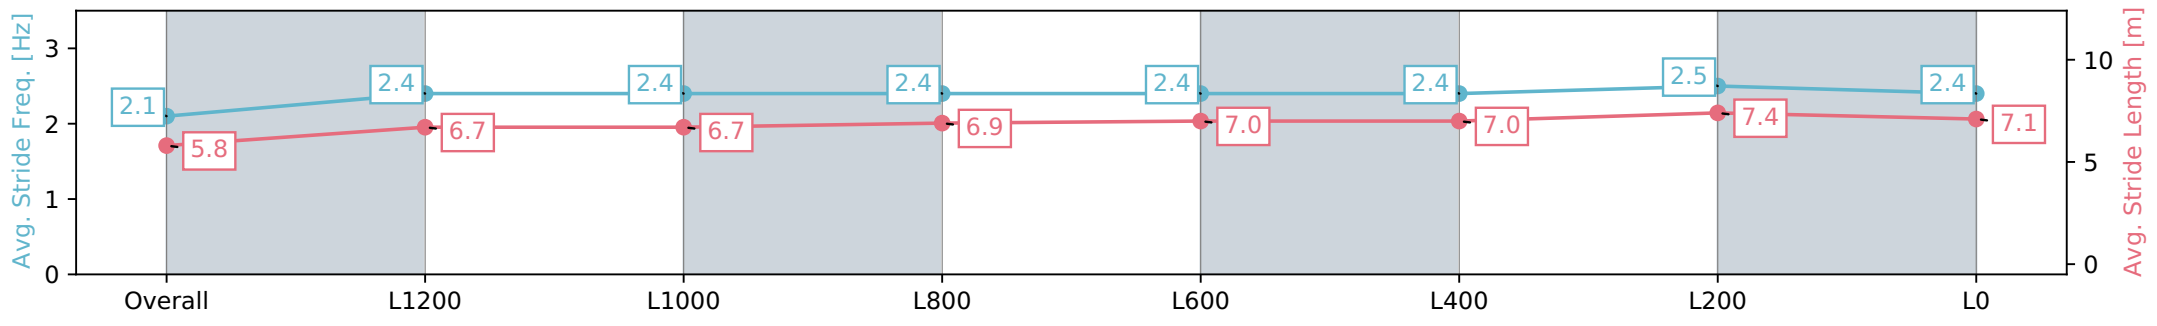

Horse/Jockey Name	AMUSEZ MOI
Finish Rank	9
Fastest Section Time (Section)	0:08.03 (Overall)
Top Speed [km/h] (Section)	66.5 (L400)
Race State	Finished

Ellerslie NZ - Professional
Race 4: VICTORIA RACING CLUB 1500 - 1500m
17 February 2024 - 2:10PM
Track Rating: Good 4, Weather: Fine, Rail Position: +6m

Section	Overall	L1200	L1000	L800	L600	L400	L200	L0
Section Times	1:30.46 [9] (0:08.03)	1:22.43 [7] (0:11.76)	1:10.67 [7] (0:11.97)	0:58.70 [8] (0:12.36)	0:46.34 [7] (0:11.97)	0:34.37 [8] (0:11.51)	0:22.86 [8] (0:10.99)	0:11.87 [7] (0:11.87)
Average Speed [km/h]	44.8	61.2	60.3	58.5	60.5	63.1	65.5	60.8
Top Speed [km/h]	58.8	62.9	62.7	59.3	61.5	65.2	66.5	64.5
Avg. Dist. to Rail [m]	1.3	0.5	1.2	1.1	1.3	1.6	2.4	3.4
Avg. Stride Freq. [Hz]	2.1	2.4	2.4	2.4	2.4	2.4	2.5	2.4
Avg. Stride Length [m]	5.8	6.7	6.7	6.9	7.0	7.0	7.4	7.1

Report Created: Sat 17 February 2024 12:27:49 GMT+11 (Note: Timing is based on positional data)

- [ ] Ranking at each section and finish
- -:-:- No data available at this section
- NA No data available