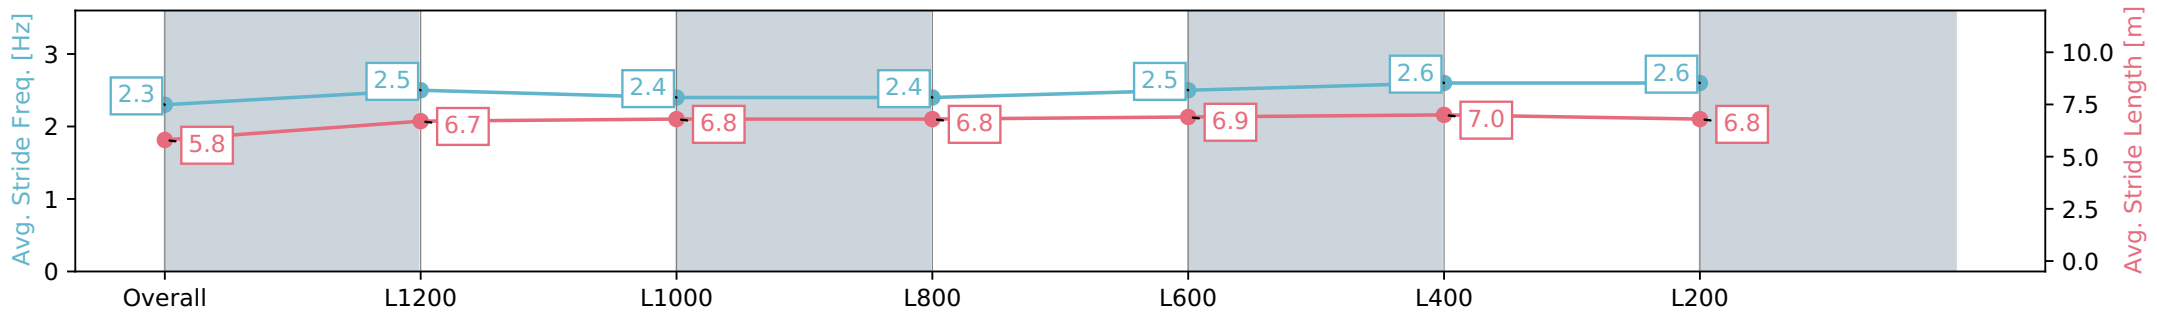

- [] Ranking at each section and finish
- :-:- No data available at this section
- NA No data available

Horse/Jockey Name	BALANCE OF POWER
Finish Rank	4
Fastest Section Time (Section)	0:11.08 (L400)
Top Speed [km/h] (Section)	67.2 (L400)
Race State	Finished