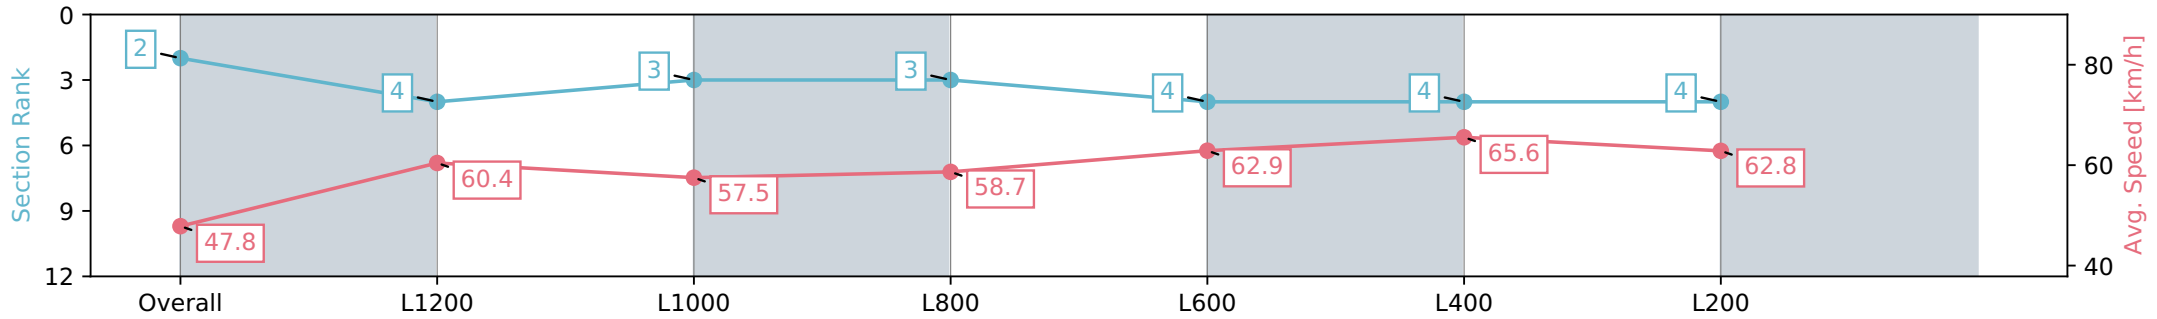

Horse/Jockey Name	SORELLA
Finish Rank	2
Fastest Section Time (Section)	0:10.94 (L400)
Top Speed [km/h] (Section)	66.7 (L400)
Race State	Finished

Pukekohe Park NZ - Professional

Race 7: STELLA ARTOIS 1400 - 1400m

21 February 2024 - 6:09PM

Track Rating: Good 4, Weather: Fine, Rail Position: True

Section	Overall	L1200	L1000	L800	L600	L400	L200
Section Times	1:25.61 [2] (0:15.05)	1:10.55 [4] (0:11.96)	0:58.59 [3] (0:12.43)	0:46.16 [3] (0:12.25)	0:33.91 [4] (0:11.49)	0:22.42 [4] (0:10.94)	0:11.48 [4] (0:11.48)
Average Speed [km/h]	47.8	60.4	57.5	58.7	62.9	65.6	62.8
Top Speed [km/h]	61.4	61.9	59.7	60.5	66.7	66.7	63.4
Avg. Dist. to Rail [m]	0.9	0.7	0.9	0.6	1.0	2.1	2.4
Avg. Stride Freq. [Hz]	2.2	2.4	2.3	2.3	2.4	2.5	2.4
Avg. Stride Length [m]	6.0	7.1	7.0	7.0	7.3	7.4	7.1

- [ ] Ranking at each section and finish
- -:-:- No data available at this section
- NA No data available