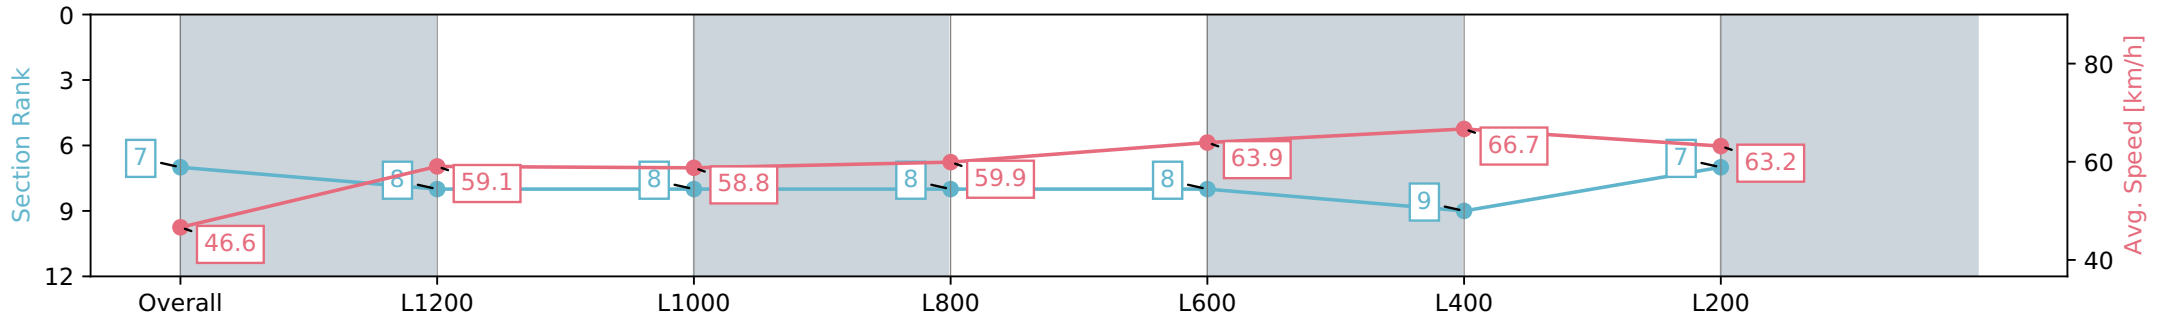

Horse/Jockey Name	BEVANDA
Finish Rank	7
Fastest Section Time (Section)	0:10.80 (L400)
Top Speed [km/h] (Section)	67.7 (L400)
Race State	Finished

Pukekohe Park NZ - Professional

Race 7: STELLA ARTOIS 1400 - 1400m

21 February 2024 - 6:09PM

Track Rating: Good 4, Weather: Fine, Rail Position: True

Section	Overall	L1200	L1000	L800	L600	L400	L200
Section Times	1:25.84 [7] (0:15.46)	1:10.37 [8] (0:12.21)	0:58.16 [8] (0:12.35)	0:45.81 [8] (0:12.23)	0:33.58 [8] (0:11.38)	0:22.20 [9] (0:10.80)	0:11.40 [7] (0:11.40)
Average Speed [km/h]	46.6	59.1	58.8	59.9	63.9	66.7	63.2
Top Speed [km/h]	59.1	59.8	60.2	62.6	66.8	67.7	65.2
Avg. Dist. to Rail [m]	4.3	1.2	1.6	2.9	3.2	8.4	8.9
Avg. Stride Freq. [Hz]	2.3	2.4	2.4	2.4	2.4	2.5	2.5
Avg. Stride Length [m]	5.7	6.8	6.8	7.0	7.3	7.3	7.1

- [ ] Ranking at each section and finish
- -:-:- No data available at this section
- NA No data available