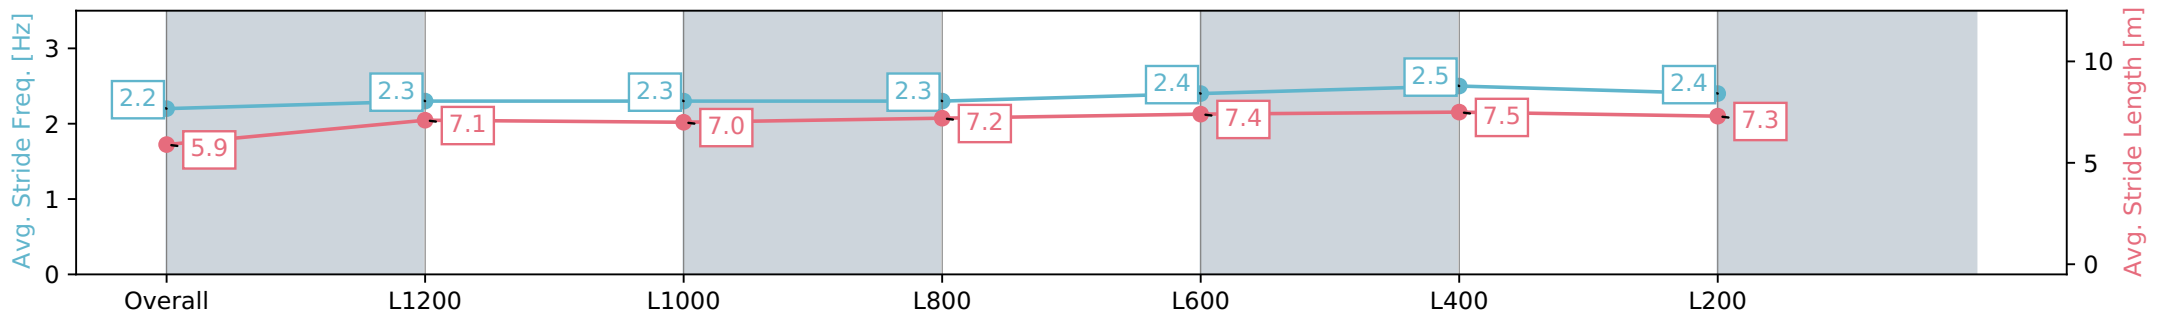

Pukekohe Park NZ - Professional

Race 7: STELLA ARTOIS 1400 - 1400m

21 February 2024 - 6:09PM

Track Rating: Good 4, Weather: Fine, Rail Position: True

Section	Overall	L1200	L1000	L800	L600	L400	L200
Section Times	1:25.73 [6] (0:15.35)	1:10.37 [6] (0:12.03)	0:58.34 [6] (0:12.38)	0:45.96 [6] (0:12.24)	0:33.72 [6] (0:11.47)	0:22.25 [6] (0:10.86)	0:11.39 [6] (0:11.39)
Average Speed [km/h]	46.9	60.0	58.5	59.5	63.5	66.3	63.3
Top Speed [km/h]	58.9	61.7	59.9	61.9	66.9	67.0	65.1
Avg. Dist. to Rail [m]	5.3	2.4	1.1	1.9	3.8	8.0	9.5
Avg. Stride Freq. [Hz]	2.2	2.3	2.3	2.3	2.4	2.5	2.4
Avg. Stride Length [m]	5.9	7.1	7.0	7.2	7.4	7.5	7.3