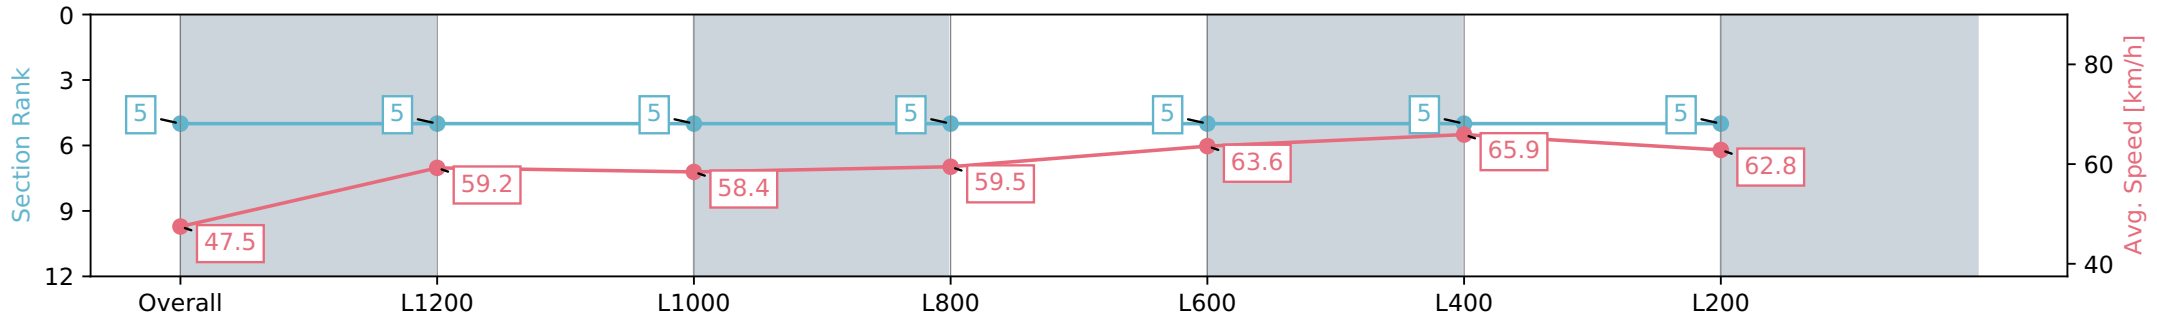

- [] Ranking at each section and finish
- :-:- No data available at this section
- NA No data available

Horse/Jockey Name	RIGHTLY SO
Finish Rank	6
Fastest Section Time (Section)	0:10.86 (L400)
Top Speed [km/h] (Section)	67.0 (L400)
Race State	Finished