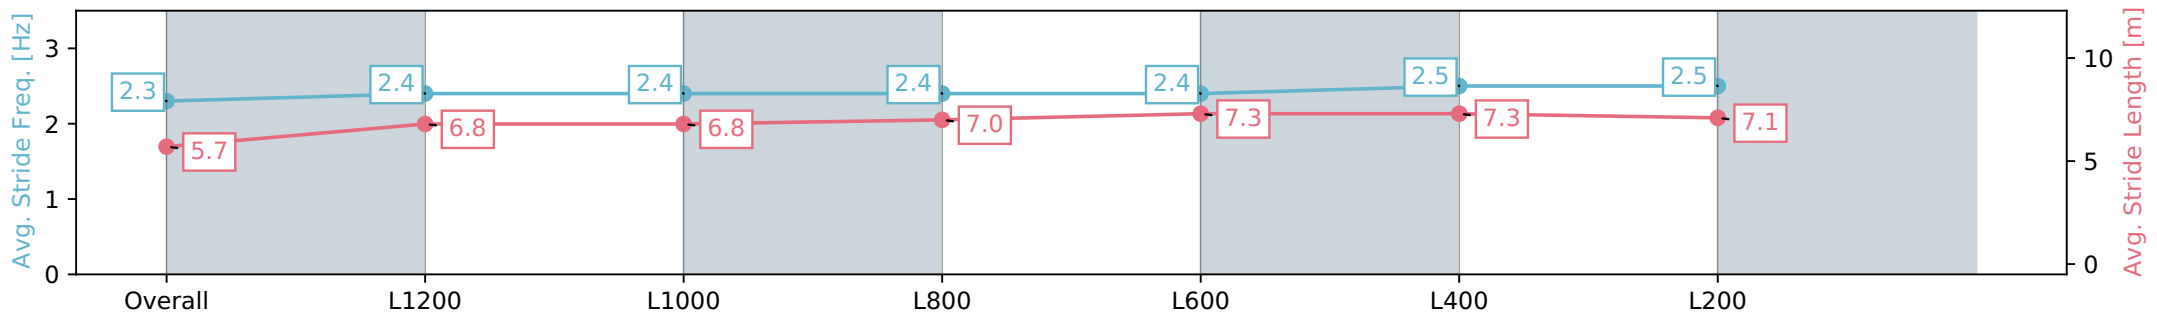

Pukekohe Park NZ - Professional

Race 7: STELLA ARTOIS 1400 - 1400m

21 February 2024 - 6:09PM

Track Rating: Good 4, Weather: Fine, Rail Position: True

Section	Overall	L1200	L1000	L800	L600	L400	L200
Section Times	1:25.84 [7] (0:15.46)	1:10.37 [8] (0:12.21)	0:58.16 [8] (0:12.35)	0:45.81 [8] (0:12.23)	0:33.58 [8] (0:11.38)	0:22.20 [9] (0:10.80)	0:11.40 [7] (0:11.40)
Average Speed [km/h]	46.6	59.1	58.8	59.9	63.9	66.7	63.2
Top Speed [km/h]	59.1	59.8	60.2	62.6	66.8	67.7	65.2
Avg. Dist. to Rail [m]	4.3	1.2	1.6	2.9	3.2	8.4	8.9
Avg. Stride Freq. [Hz]	2.3	2.4	2.4	2.4	2.4	2.5	2.5
Avg. Stride Length [m]	5.7	6.8	6.8	7.0	7.3	7.3	7.1