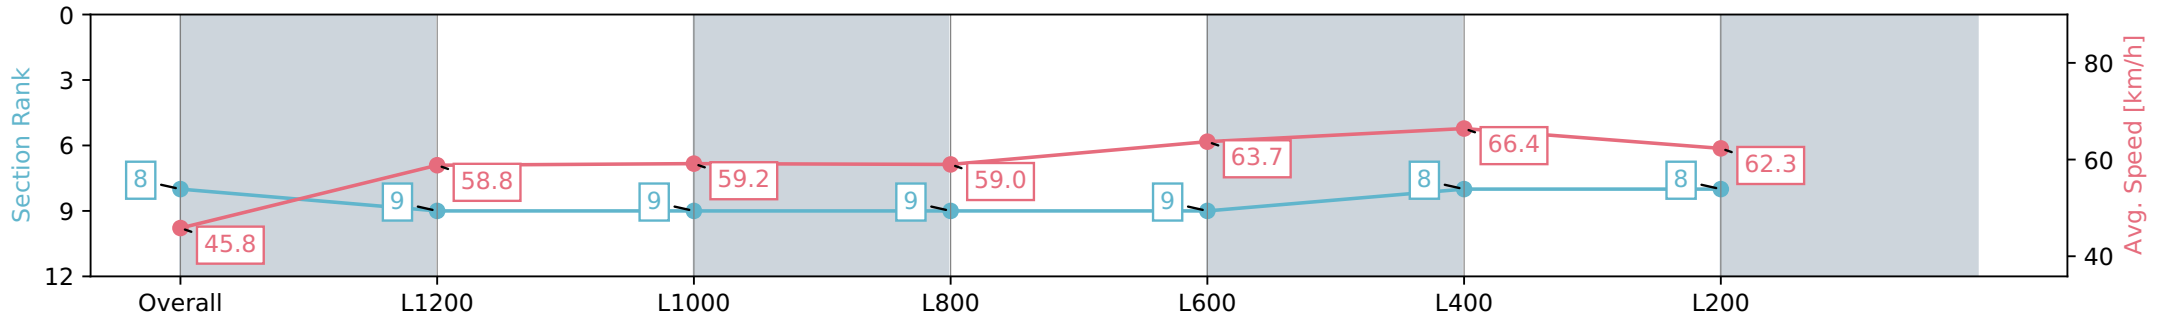

Pukekohe Park NZ - Professional

Race 7: STELLA ARTOIS 1400 - 1400m

21 February 2024 - 6:09PM

Track Rating: Good 4, Weather: Fine, Rail Position: True

Section	Overall	L1200	L1000	L800	L600	L400	L200
Section Times	1:26.01 [8] (0:15.69)	1:10.31 [9] (0:12.27)	0:58.04 [9] (0:12.15)	0:45.89 [9] (0:12.18)	0:33.71 [9] (0:11.31)	0:22.40 [8] (0:10.85)	0:11.55 [8] (0:11.55)
Average Speed [km/h]	45.8	58.8	59.2	59.0	63.7	66.4	62.3
Top Speed [km/h]	58.4	59.6	61.0	62.8	67.2	68.8	64.9
Avg. Dist. to Rail [m]	5.0	0.9	0.6	0.5	1.0	6.7	9.4
Avg. Stride Freq. [Hz]	2.2	2.2	2.2	2.2	2.3	2.4	2.2
Avg. Stride Length [m]	5.7	7.4	7.4	7.4	7.6	7.7	7.9