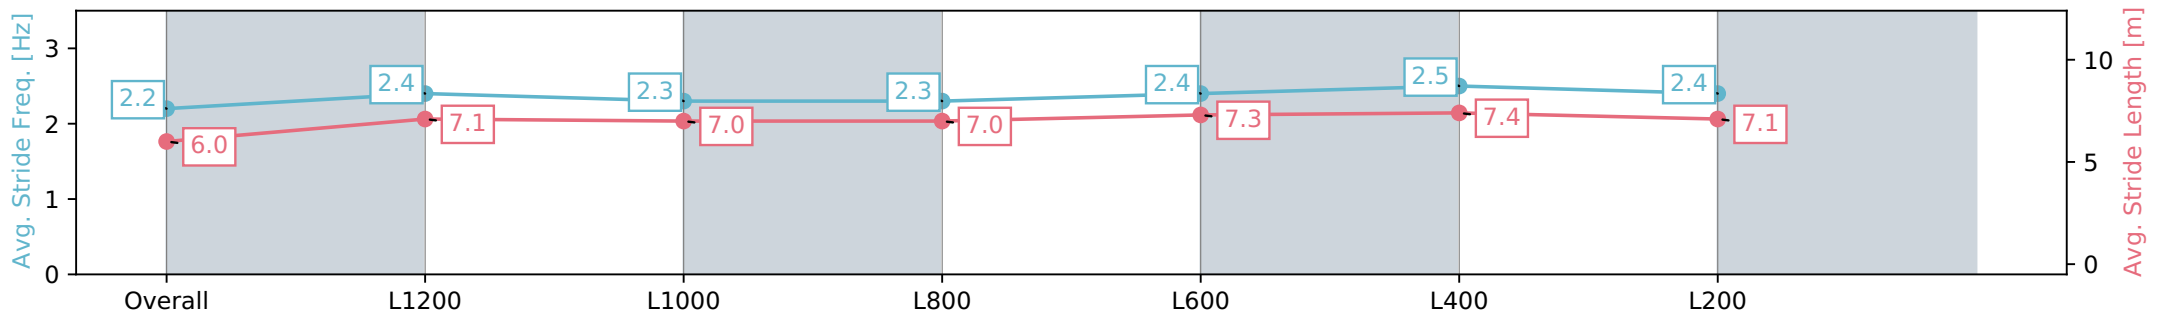

Horse/Jockey Name	SORELLA
Finish Rank	2
Fastest Section Time (Section)	0:10.94 (L400)
Top Speed [km/h] (Section)	66.7 (L400)
Race State	Finished

Pukekohe Park NZ - Professional

Race 7: STELLA ARTOIS 1400 - 1400m

21 February 2024 - 6:09PM

Track Rating: Good 4, Weather: Fine, Rail Position: True

Section	Overall	L1200	L1000	L800	L600	L400	L200
Section Times	1:25.61 [2] (0:15.05)	1:10.55 [4] (0:11.96)	0:58.59 [3] (0:12.43)	0:46.16 [3] (0:12.25)	0:33.91 [4] (0:11.49)	0:22.42 [4] (0:10.94)	0:11.48 [4] (0:11.48)
Average Speed [km/h]	47.8	60.4	57.5	58.7	62.9	65.6	62.8
Top Speed [km/h]	61.4	61.9	59.7	60.5	66.7	66.7	63.4
Avg. Dist. to Rail [m]	0.9	0.7	0.9	0.6	1.0	2.1	2.4
Avg. Stride Freq. [Hz]	2.2	2.4	2.3	2.3	2.4	2.5	2.4
Avg. Stride Length [m]	6.0	7.1	7.0	7.0	7.3	7.4	7.1

- [ ] Ranking at each section and finish
- -:-:- No data available at this section
- NA No data available