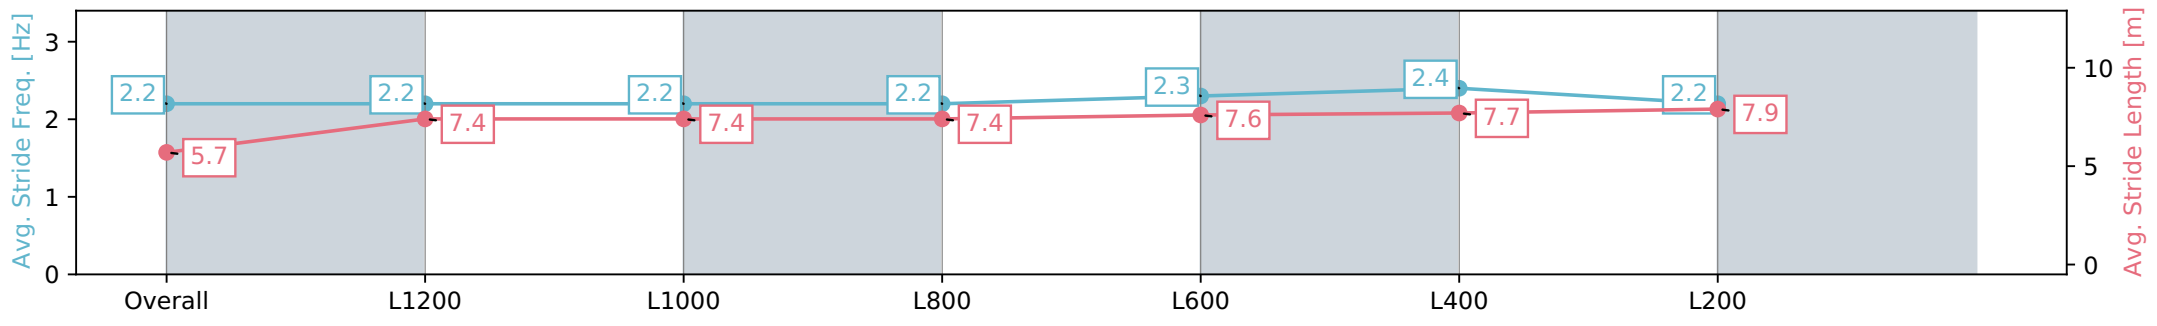

Pukekohe Park NZ - Professional

Race 7: STELLA ARTOIS 1400 - 1400m

21 February 2024 - 6:09PM

Track Rating: Good 4, Weather: Fine, Rail Position: True

Section	Overall	L1200	L1000	L800	L600	L400	L200
Section Times	1:26.01 [8] (0:15.69)	1:10.31 [9] (0:12.27)	0:58.04 [9] (0:12.15)	0:45.89 [9] (0:12.18)	0:33.71 [9] (0:11.31)	0:22.40 [8] (0:10.85)	0:11.55 [8] (0:11.55)
Average Speed [km/h]	45.8	58.8	59.2	59.0	63.7	66.4	62.3
Top Speed [km/h]	58.4	59.6	61.0	62.8	67.2	68.8	64.9
Avg. Dist. to Rail [m]	5.0	0.9	0.6	0.5	1.0	6.7	9.4
Avg. Stride Freq. [Hz]	2.2	2.2	2.2	2.2	2.3	2.4	2.2
Avg. Stride Length [m]	5.7	7.4	7.4	7.4	7.6	7.7	7.9