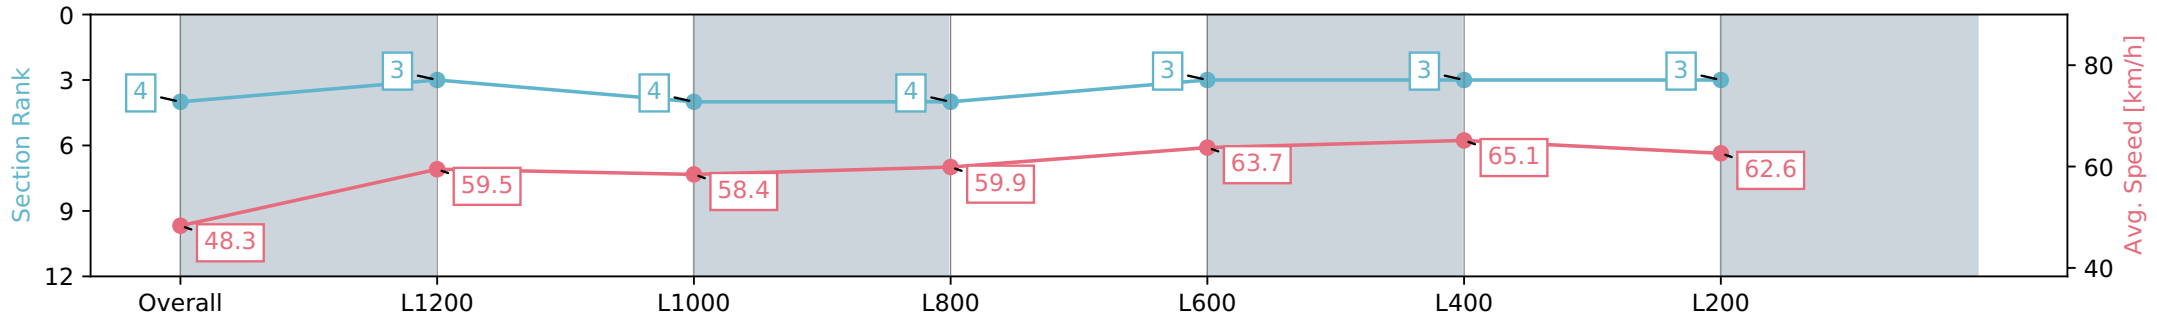

- [] Ranking at each section and finish
- :-:- No data available at this section
- NA No data available

Horse/Jockey Name	ROYAL SECRETARIAT
Finish Rank	5
Fastest Section Time (Section)	0:10.91 (L400)
Top Speed [km/h] (Section)	67.4 (L400)
Race State	Finished