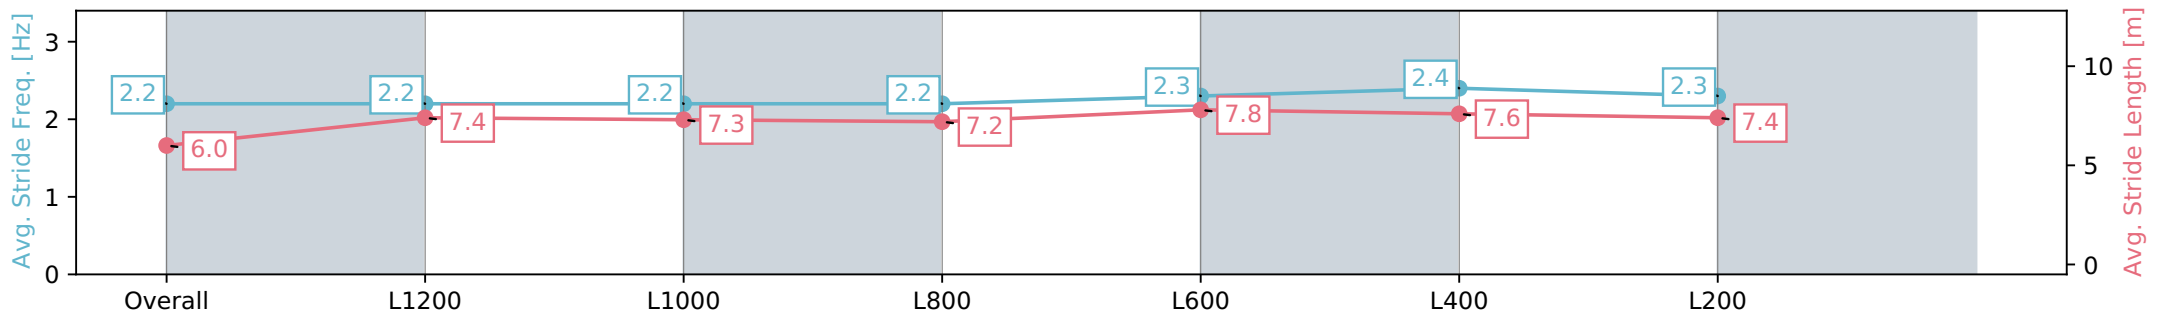

- [] Ranking at each section and finish
- :-:- No data available at this section
- NA No data available

Horse/Jockey Name	RIGHTLY SO
Finish Rank	6
Fastest Section Time (Section)	0:10.86 (L400)
Top Speed [km/h] (Section)	67.0 (L400)
Race State	Finished