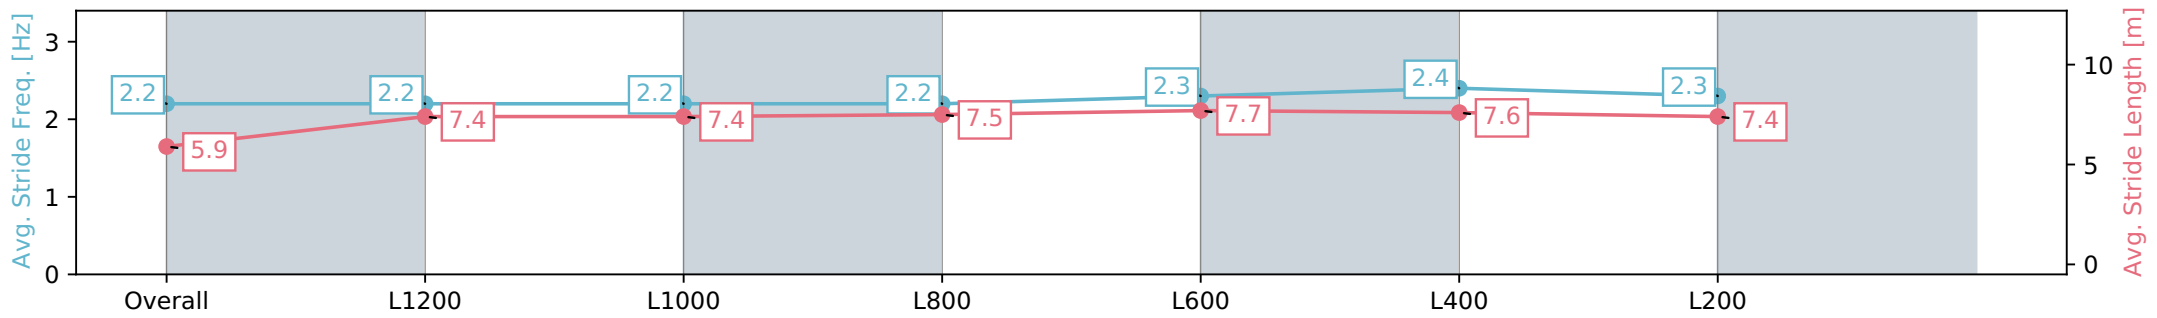

Pukekohe Park NZ - Professional

Race 7: STELLA ARTOIS 1400 - 1400m

21 February 2024 - 6:09PM

Track Rating: Good 4, Weather: Fine, Rail Position: True

Section	Overall	L1200	L1000	L800	L600	L400	L200
Section Times	1:25.62 [4] (0:14.90)	1:10.71 [3] (0:12.11)	0:58.60 [4] (0:12.45)	0:46.15 [4] (0:12.18)	0:33.97 [3] (0:11.39)	0:22.58 [3] (0:11.08)	0:11.50 [3] (0:11.50)
Average Speed [km/h]	48.3	59.5	58.4	59.9	63.7	65.1	62.6
Top Speed [km/h]	59.8	60.3	59.4	61.6	66.8	67.2	63.9
Avg. Dist. to Rail [m]	2.0	1.4	1.4	2.5	2.7	3.7	5.9
Avg. Stride Freq. [Hz]	2.2	2.2	2.2	2.2	2.3	2.4	2.3
Avg. Stride Length [m]	5.9	7.4	7.4	7.5	7.7	7.6	7.4