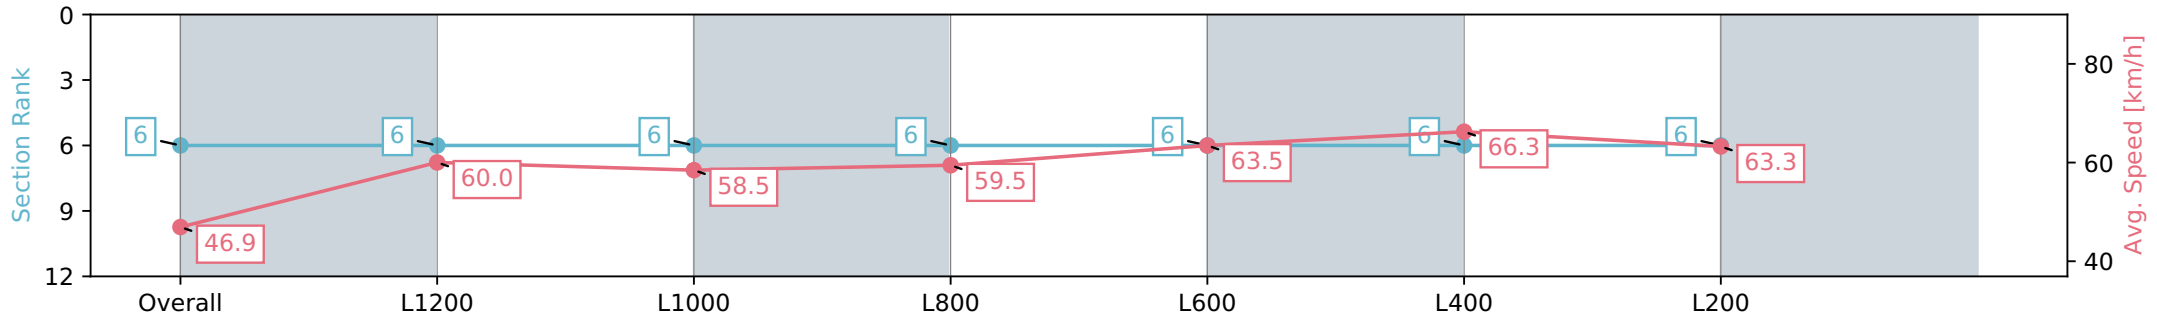

- [] Ranking at each section and finish
- :-:- No data available at this section
- NA No data available

Horse/Jockey Name	BEVANDA
Finish Rank	7
Fastest Section Time (Section)	0:10.80 (L400)
Top Speed [km/h] (Section)	67.7 (L400)
Race State	Finished