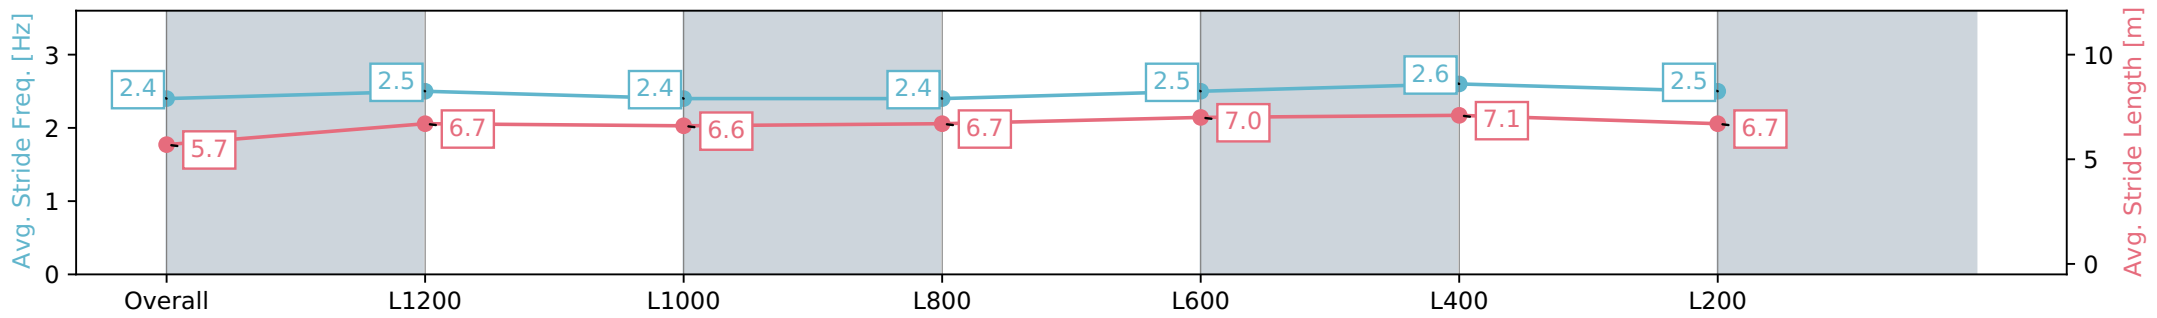

21 February 2024 - 6:09PM

Track Rating: Good 4, Weather: Fine, Rail Position: True

Section	Overall	L1200	L1000	L800	L600	L400	L200
Section Times	1:25.60 [1] (0:14.60)	1:11.00 [1] (0:11.96)	0:59.04 [1] (0:12.36)	0:46.68 [1] (0:12.21)	0:34.47 [1] (0:11.56)	0:22.91 [1] (0:11.06)	0:11.85 [1] (0:11.85)
Average Speed [km/h]	49.5	60.2	58.0	59.1	62.5	65.4	60.6
Top Speed [km/h]	61.4	61.3	59.6	61.1	65.7	66.5	63.4
Avg. Dist. to Rail [m]	0.5	0.2	0.6	0.5	1.4	2.6	3.3
Avg. Stride Freq. [Hz]	2.4	2.5	2.4	2.4	2.5	2.6	2.5
Avg. Stride Length [m]	5.7	6.7	6.6	6.7	7.0	7.1	6.7