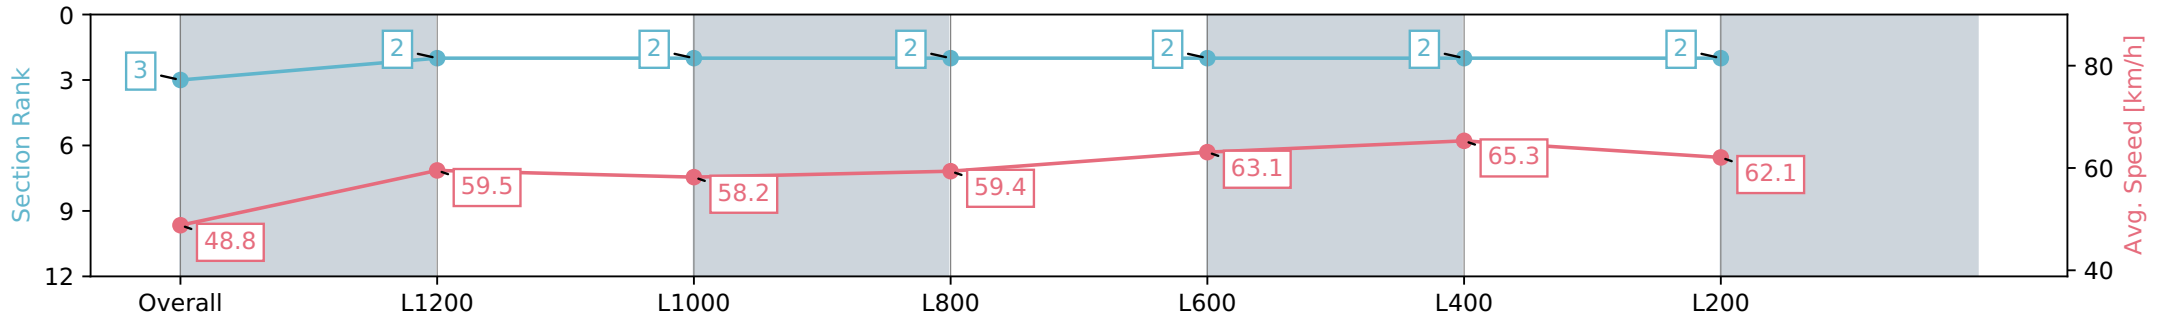

- [] Ranking at each section and finish
- :-:- No data available at this section
- NA No data available

Horse/Jockey Name	BALANCE OF POWER
Finish Rank	4
Fastest Section Time (Section)	0:11.08 (L400)
Top Speed [km/h] (Section)	67.2 (L400)
Race State	Finished