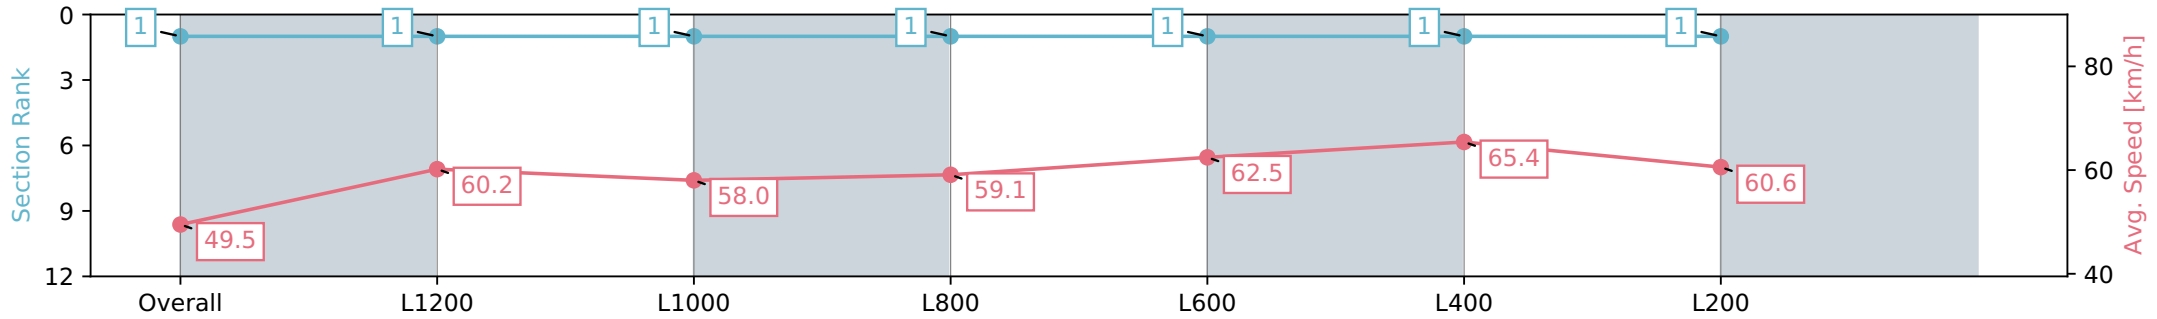

21 February 2024 - 6:09PM

Track Rating: Good 4, Weather: Fine, Rail Position: True

Section	Overall	L1200	L1000	L800	L600	L400	L200
Section Times	1:25.60 [1] (0:14.60)	1:11.00 [1] (0:11.96)	0:59.04 [1] (0:12.36)	0:46.68 [1] (0:12.21)	0:34.47 [1] (0:11.56)	0:22.91 [1] (0:11.06)	0:11.85 [1] (0:11.85)
Average Speed [km/h]	49.5	60.2	58.0	59.1	62.5	65.4	60.6
Top Speed [km/h]	61.4	61.3	59.6	61.1	65.7	66.5	63.4
Avg. Dist. to Rail [m]	0.5	0.2	0.6	0.5	1.4	2.6	3.3
Avg. Stride Freq. [Hz]	2.4	2.5	2.4	2.4	2.5	2.6	2.5
Avg. Stride Length [m]	5.7	6.7	6.6	6.7	7.0	7.1	6.7