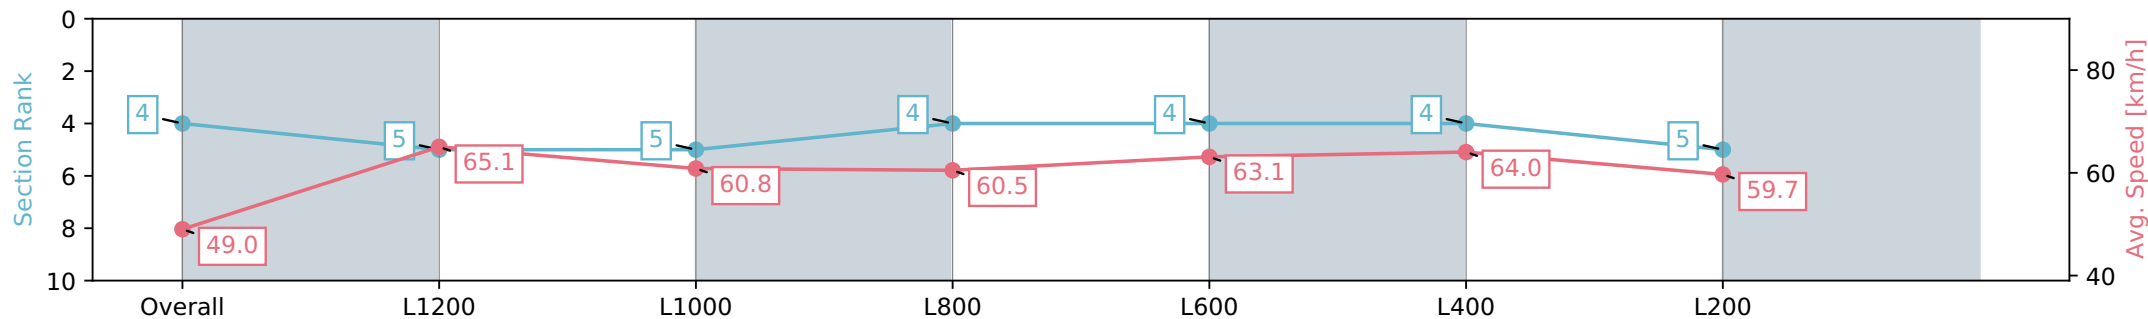

Pukekohe Park NZ - Professional

Race 7: STELLA ARTOIS 1400 - 1400m

01 January 2024 - 3:39PM

Track Rating: Heavy 8, Weather: Overcast, Rail Position: +3m

Section	Overall	L1200	L1000	L800	L600	L400	L200
Section Times	1:24.60 [4] (0:14.69)	1:09.91 [5] (0:11.06)	0:58.85 [5] (0:11.93)	0:46.92 [4] (0:12.03)	0:34.89 [4] (0:11.57)	0:23.31 [4] (0:11.25)	0:12.06 [5] (0:12.06)
Average Speed [km/h]	49.0	65.1	60.8	60.5	63.1	64.0	59.7
Top Speed [km/h]	64.7	67.6	63.2	61.7	66.0	65.7	62.2
Avg. Dist. to Rail [m]	1.8	0.5	1.2	2.0	4.4	8.5	9.1
Avg. Stride Freq. [Hz]	2.3	2.4	2.3	2.2	2.2	2.4	2.0
Avg. Stride Length [m]	6.7	7.7	7.4	7.5	7.8	7.6	8.2