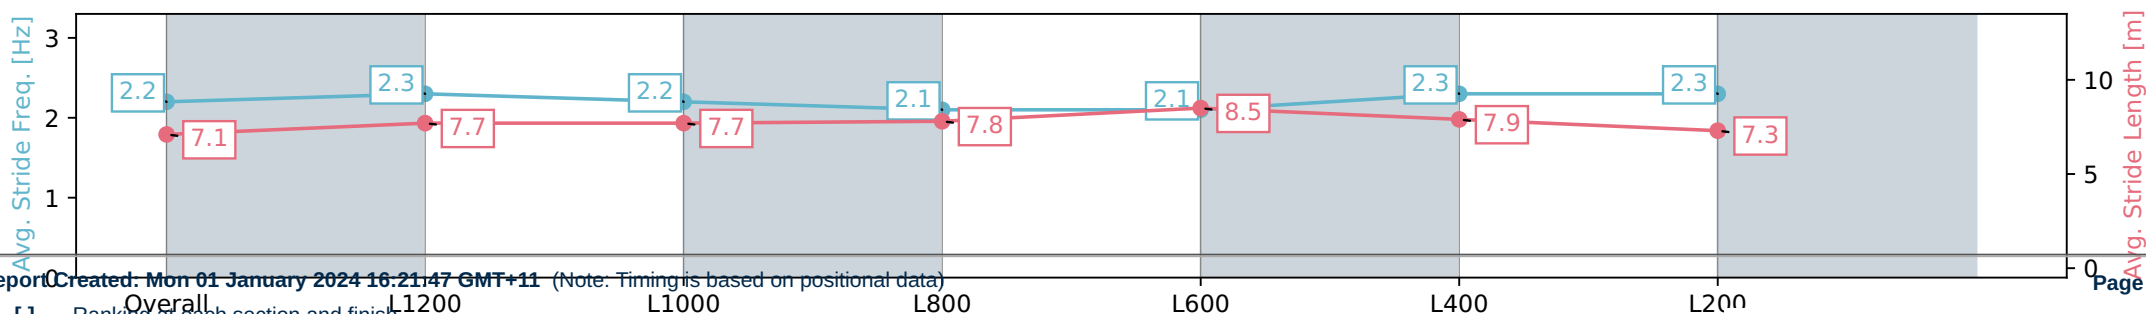

Pukekohe Park NZ - Professional

Race 7: STELLA ARTOIS 1400 - 1400m

01 January 2024 - 3:39PM

Track Rating: Heavy 8, Weather: Overcast, Rail Position: +3m

Section	Overall	L1200	L1000	L800	L600	L400	L200
Section Times	1:24.73 [5] (0:14.42)	1:10.31 [3] (0:11.21)	0:59.10 [3] (0:12.06)	0:47.04 [5] (0:12.16)	0:34.88 [6] (0:11.60)	0:23.28 [5] (0:11.11)	0:12.17 [6] (0:12.17)
Average Speed [km/h]	49.9	64.2	60.7	60.0	62.8	64.7	59.3
Top Speed [km/h]	63.7	66.5	63.6	61.6	66.4	66.8	62.1
Avg. Dist. to Rail [m]	1.5	1.1	3.1	1.9	4.1	8.3	9.2
Avg. Stride Freq. [Hz]	2.2	2.3	2.2	2.1	2.1	2.3	2.3
Avg. Stride Length [m]	7.1	7.7	7.7	7.8	8.5	7.9	7.3