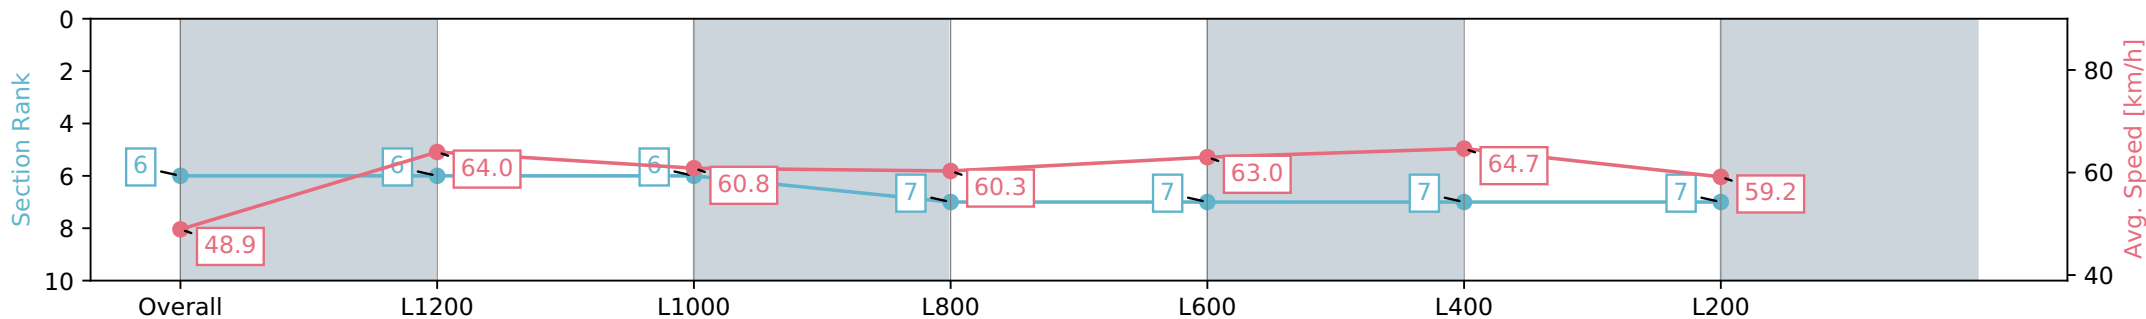

Report Created: Mon 01 January 2024 16:21:51 GMT+11 (Note: Timing is based on positional data)

- [ ] Ranking at each section and finish
- :-:- No data available at this section
- NA No data available

Horse/Jockey Name	WET 'N' WILD
Finish Rank	7
Fastest Section	0:10.90 (L1200)
Top Speed [km/h] (Section)	67.1 (L1200)
Race State	Finished