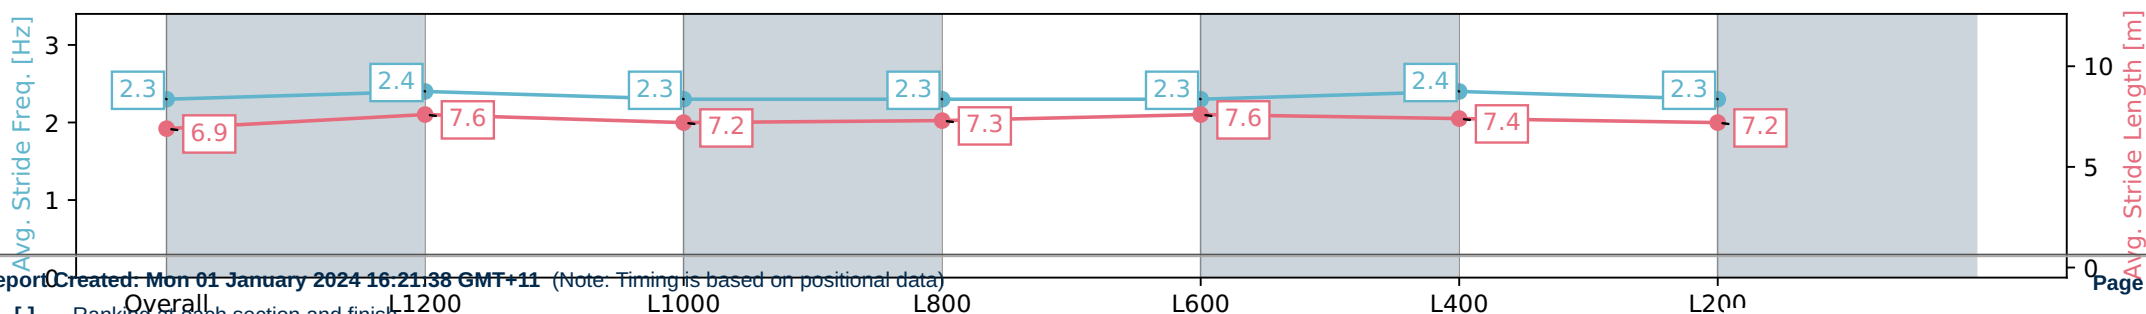

Pukekohe Park NZ - Professional

Race 7: STELLA ARTOIS 1400 - 1400m

01 January 2024 - 3:39PM

Track Rating: Heavy 8, Weather: Overcast, Rail Position: +3m

Section	Overall	L1200	L1000	L800	L600	L400	L200
Section Times	1:24.11 [2] (0:14.26)	1:09.85 [1] (0:11.13)	0:58.72 [2] (0:11.94)	0:46.78 [2] (0:12.12)	0:34.66 [2] (0:11.61)	0:23.05 [2] (0:11.19)	0:11.86 [1] (0:11.86)
Average Speed [km/h]	50.5	64.8	59.9	59.5	62.7	64.5	60.5
Top Speed [km/h]	64.6	65.8	65.7	61.8	65.6	66.1	61.9
Avg. Dist. to Rail [m]	1.8	2.6	1.8	0.6	2.9	5.0	7.3
Avg. Stride Freq. [Hz]	2.3	2.4	2.3	2.3	2.3	2.4	2.3
Avg. Stride Length [m]	6.9	7.6	7.2	7.3	7.6	7.4	7.2