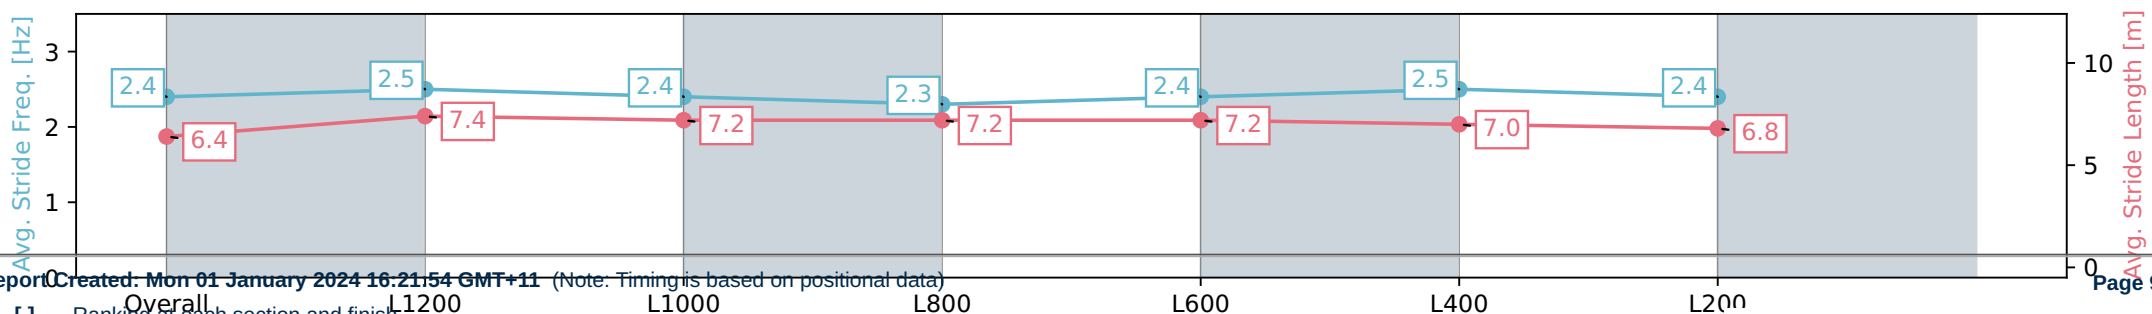

Pukekohe Park NZ - Professional

Race 7: STELLA ARTOIS 1400 - 1400m

01 January 2024 - 3:39PM

Track Rating: Heavy 8, Weather: Overcast, Rail Position: +3m

Section	Overall	L1200	L1000	L800	L600	L400	L200
Section Times	1:24.93 [7] (0:14.42)	1:10.51 [2] (0:10.90)	0:59.61 [1] (0:11.82)	0:47.79 [1] (0:12.09)	0:35.70 [1] (0:11.69)	0:24.01 [1] (0:11.53)	0:12.48 [4] (0:12.48)
Average Speed [km/h]	49.9	66.1	61.0	60.2	62.5	62.2	57.7
Top Speed [km/h]	65.7	67.1	64.3	60.9	64.3	64.0	60.8
Avg. Dist. to Rail [m]	4.7	2.3	0.6	1.8	3.4	3.0	4.2
Avg. Stride Freq. [Hz]	2.4	2.5	2.4	2.3	2.4	2.5	2.4
Avg. Stride Length [m]	6.4	7.4	7.2	7.2	7.2	7.0	6.8

Report Created: Mon 01 January 2024 16:21:54 GMT+11 (Note: Timing is based on positional data)

- [ ] Ranking at each section and finish
- :-:- No data available at this section
- NA No data available