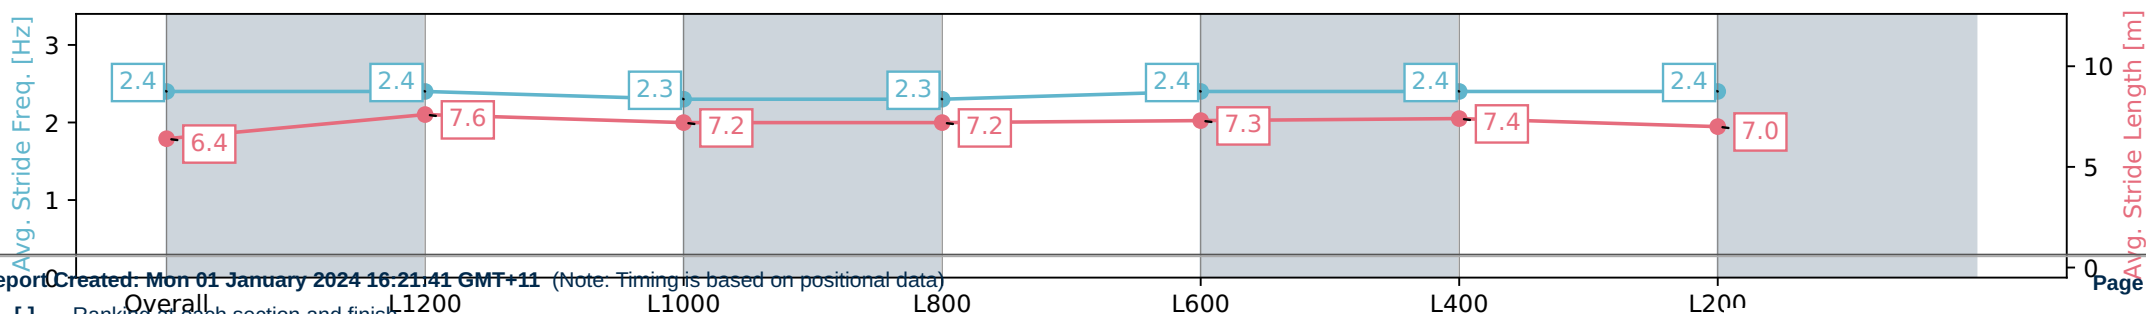

Pukekohe Park NZ - Professional

Race 7: STELLA ARTOIS 1400 - 1400m

01 January 2024 - 3:39PM

Track Rating: Heavy 8, Weather: Overcast, Rail Position: +3m

Section	Overall	L1200	L1000	L800	L600	L400	L200
Section Times	1:24.19 [3] (0:14.62)	1:09.56 [4] (0:11.04)	0:58.53 [4] (0:11.84)	0:46.69 [3] (0:12.01)	0:34.68 [3] (0:11.64)	0:23.04 [3] (0:11.13)	0:11.91 [2] (0:11.91)
Average Speed [km/h]	49.4	65.2	60.9	60.4	63.1	64.5	60.5
Top Speed [km/h]	66.0	66.7	64.4	61.7	65.8	66.4	63.0
Avg. Dist. to Rail [m]	2.6	0.7	0.9	1.3	4.6	7.0	7.5
Avg. Stride Freq. [Hz]	2.4	2.4	2.3	2.3	2.4	2.4	2.4
Avg. Stride Length [m]	6.4	7.6	7.2	7.2	7.3	7.4	7.0