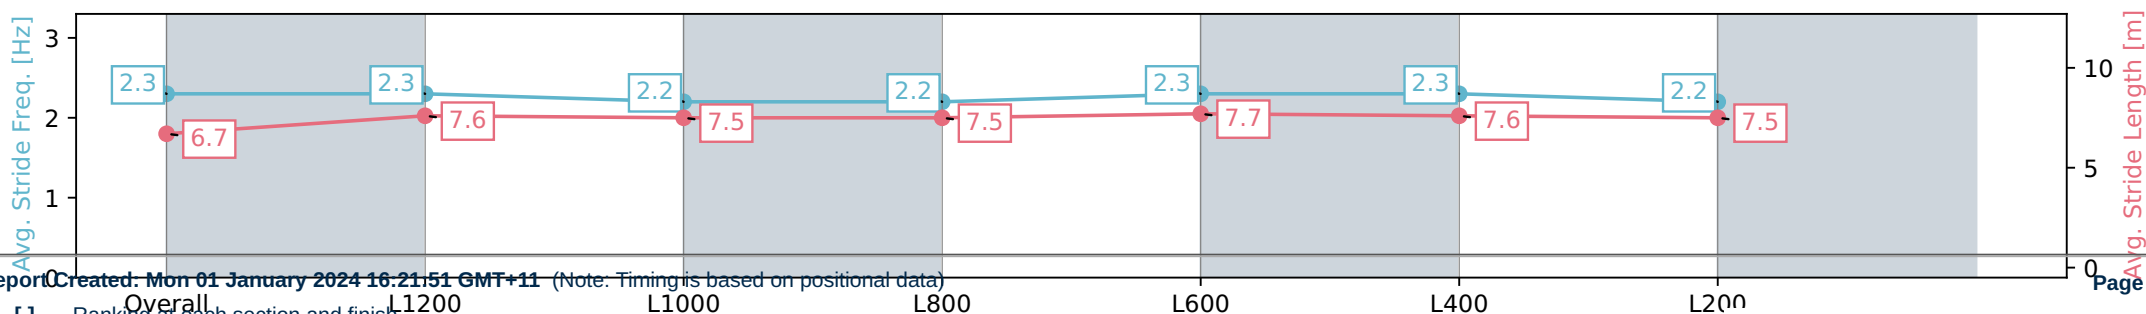

Report Created: Mon 01 January 2024 16:21:51 GMT+11 (Note: Timing is based on positional data)

- [ ] Ranking at each section and finish
- :-:- No data available at this section
- NA No data available

Horse/Jockey Name	WET 'N' WILD
Finish Rank	7
Fastest Section	0:10.90 (L1200)
Top Speed [km/h] (Section)	67.1 (L1200)
Race State	Finished