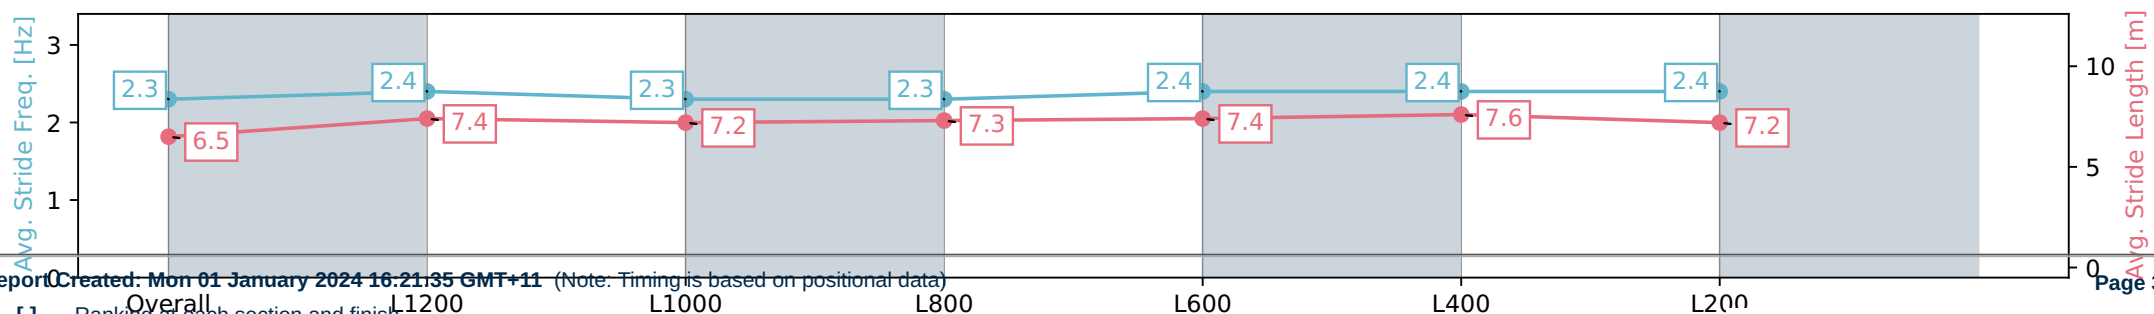

Section	Overall	L1200	L1000	L800	L600	L400	L200
Section Times	1:24.04 [1] (0:14.83)	1:09.21 [7] (0:11.25)	0:57.96 [7] (0:11.71)	0:46.25 [6] (0:12.05)	0:34.20 [5] (0:11.63)	0:22.56 [6] (0:10.86)	0:11.71 [3] (0:11.71)
Average Speed [km/h]	48.5	64.1	61.1	59.9	63.0	66.3	61.8
Top Speed [km/h]	64.4	65.4	64.1	62.1	67.1	69.2	63.7
Avg. Dist. to Rail [m]	1.9	2.6	1.6	1.0	5.0	5.2	7.5
Avg. Stride Freq. [Hz]	2.3	2.4	2.3	2.3	2.4	2.4	2.4
Avg. Stride Length [m]	6.5	7.4	7.2	7.3	7.4	7.6	7.2