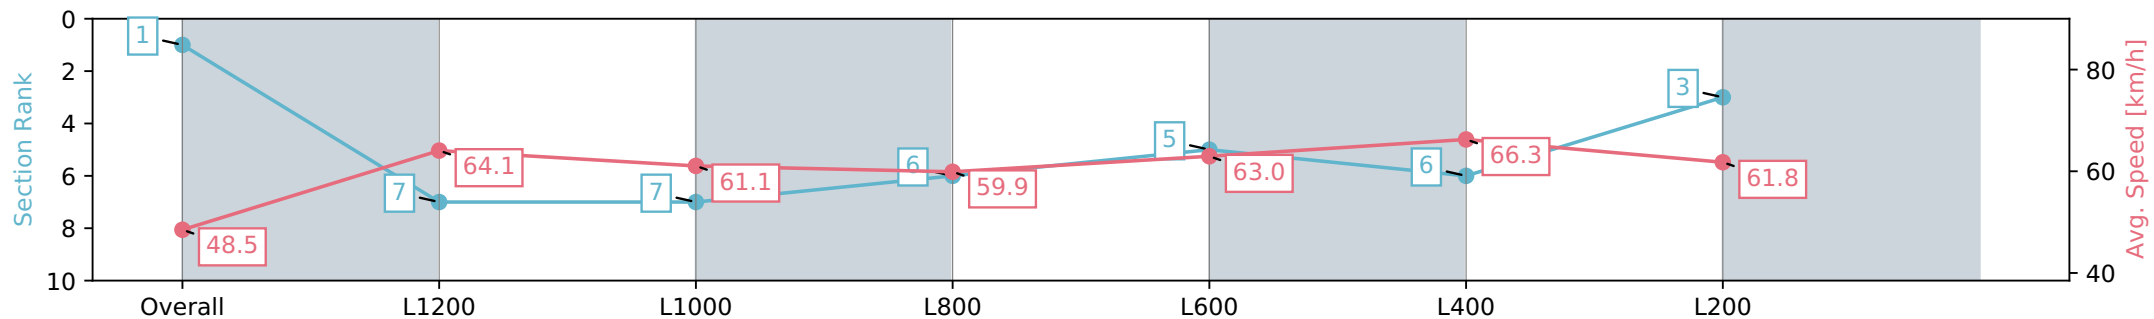

Section	Overall	L1200	L1000	L800	L600	L400	L200
Section Times	1:24.04 [1] (0:14.83)	1:09.21 [7] (0:11.25)	0:57.96 [7] (0:11.71)	0:46.25 [6] (0:12.05)	0:34.20 [5] (0:11.63)	0:22.56 [6] (0:10.86)	0:11.71 [3] (0:11.71)
Average Speed [km/h]	48.5	64.1	61.1	59.9	63.0	66.3	61.8
Top Speed [km/h]	64.4	65.4	64.1	62.1	67.1	69.2	63.7
Avg. Dist. to Rail [m]	1.9	2.6	1.6	1.0	5.0	5.2	7.5
Avg. Stride Freq. [Hz]	2.3	2.4	2.3	2.3	2.4	2.4	2.4
Avg. Stride Length [m]	6.5	7.4	7.2	7.3	7.4	7.6	7.2