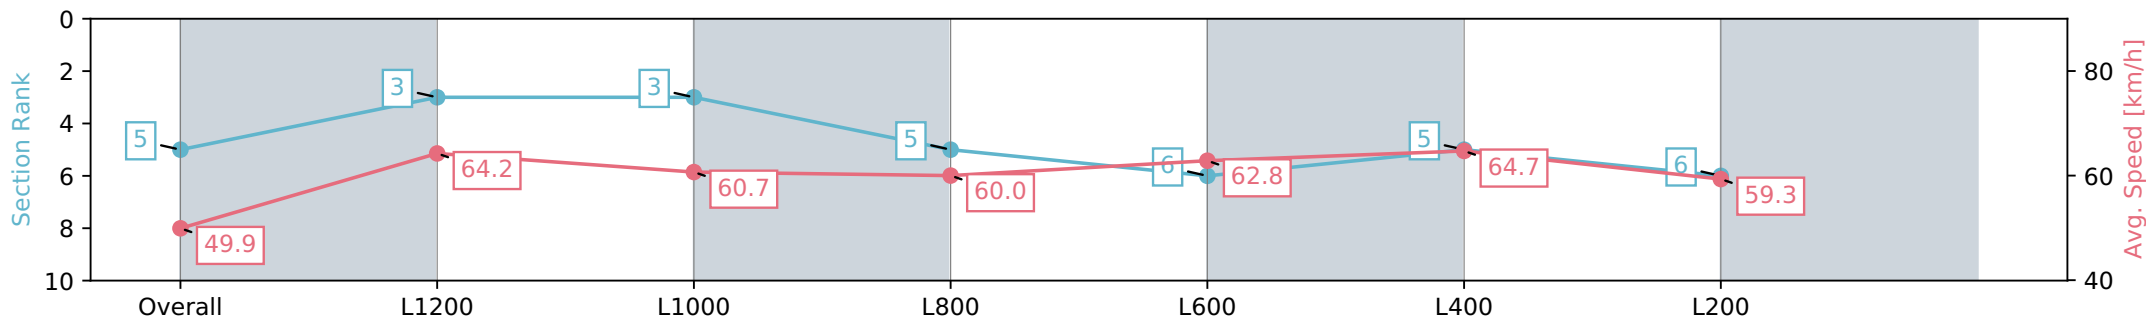

Pukekohe Park NZ - Professional

Race 7: STELLA ARTOIS 1400 - 1400m

01 January 2024 - 3:39PM

Track Rating: Heavy 8, Weather: Overcast, Rail Position: +3m

Section	Overall	L1200	L1000	L800	L600	L400	L200
Section Times	1:24.73 [5] (0:14.42)	1:10.31 [3] (0:11.21)	0:59.10 [3] (0:12.06)	0:47.04 [5] (0:12.16)	0:34.88 [6] (0:11.60)	0:23.28 [5] (0:11.11)	0:12.17 [6] (0:12.17)
Average Speed [km/h]	49.9	64.2	60.7	60.0	62.8	64.7	59.3
Top Speed [km/h]	63.7	66.5	63.6	61.6	66.4	66.8	62.1
Avg. Dist. to Rail [m]	1.5	1.1	3.1	1.9	4.1	8.3	9.2
Avg. Stride Freq. [Hz]	2.2	2.3	2.2	2.1	2.1	2.3	2.3
Avg. Stride Length [m]	7.1	7.7	7.7	7.8	8.5	7.9	7.3