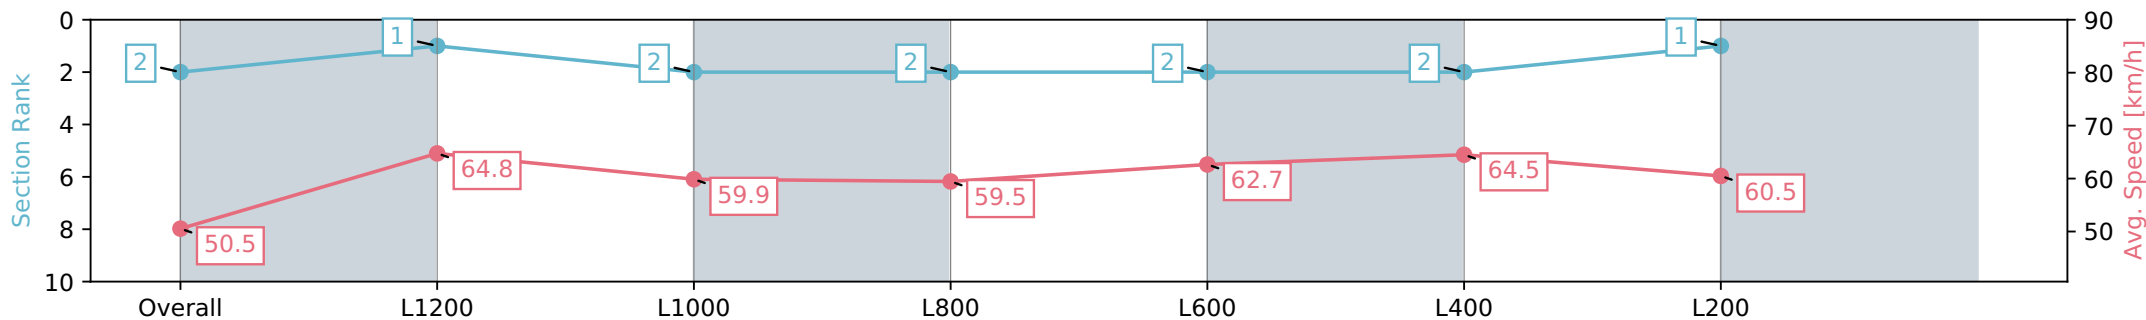

Pukekohe Park NZ - Professional

Race 7: STELLA ARTOIS 1400 - 1400m

01 January 2024 - 3:39PM

Track Rating: Heavy 8, Weather: Overcast, Rail Position: +3m

Section	Overall	L1200	L1000	L800	L600	L400	L200
Section Times	1:24.11 [2] (0:14.26)	1:09.85 [1] (0:11.13)	0:58.72 [2] (0:11.94)	0:46.78 [2] (0:12.12)	0:34.66 [2] (0:11.61)	0:23.05 [2] (0:11.19)	0:11.86 [1] (0:11.86)
Average Speed [km/h]	50.5	64.8	59.9	59.5	62.7	64.5	60.5
Top Speed [km/h]	64.6	65.8	65.7	61.8	65.6	66.1	61.9
Avg. Dist. to Rail [m]	1.8	2.6	1.8	0.6	2.9	5.0	7.3
Avg. Stride Freq. [Hz]	2.3	2.4	2.3	2.3	2.3	2.4	2.3
Avg. Stride Length [m]	6.9	7.6	7.2	7.3	7.6	7.4	7.2