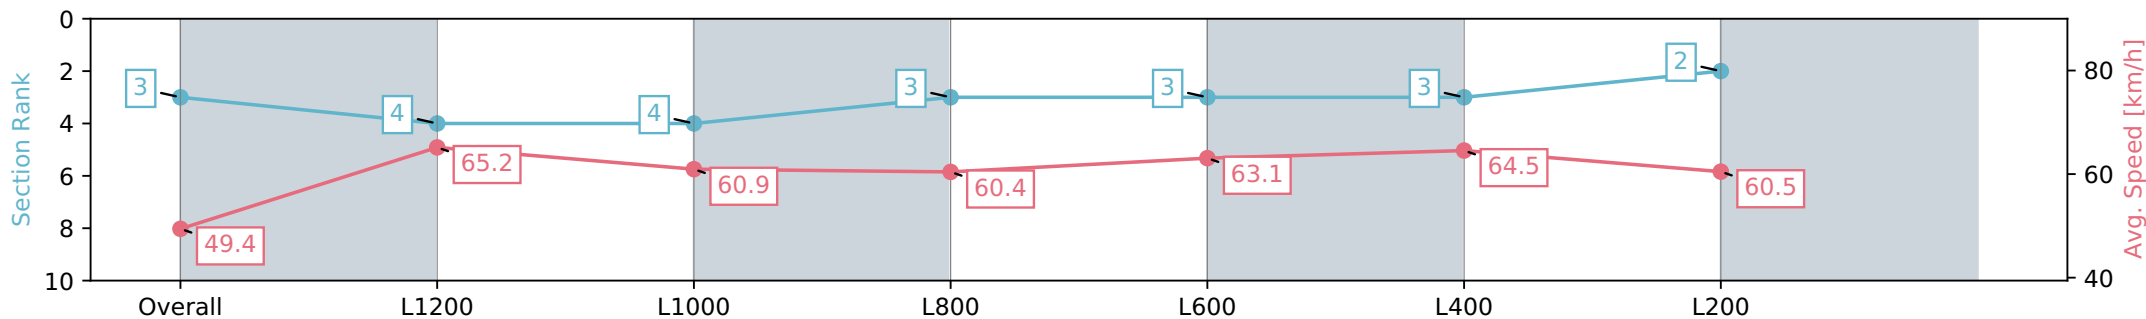

Pukekohe Park NZ - Professional

Race 7: STELLA ARTOIS 1400 - 1400m

01 January 2024 - 3:39PM

Track Rating: Heavy 8, Weather: Overcast, Rail Position: +3m

Section	Overall	L1200	L1000	L800	L600	L400	L200
Section Times	1:24.19 [3] (0:14.62)	1:09.56 [4] (0:11.04)	0:58.53 [4] (0:11.84)	0:46.69 [3] (0:12.01)	0:34.68 [3] (0:11.64)	0:23.04 [3] (0:11.13)	0:11.91 [2] (0:11.91)
Average Speed [km/h]	49.4	65.2	60.9	60.4	63.1	64.5	60.5
Top Speed [km/h]	66.0	66.7	64.4	61.7	65.8	66.4	63.0
Avg. Dist. to Rail [m]	2.6	0.7	0.9	1.3	4.6	7.0	7.5
Avg. Stride Freq. [Hz]	2.4	2.4	2.3	2.3	2.4	2.4	2.4
Avg. Stride Length [m]	6.4	7.6	7.2	7.2	7.3	7.4	7.0