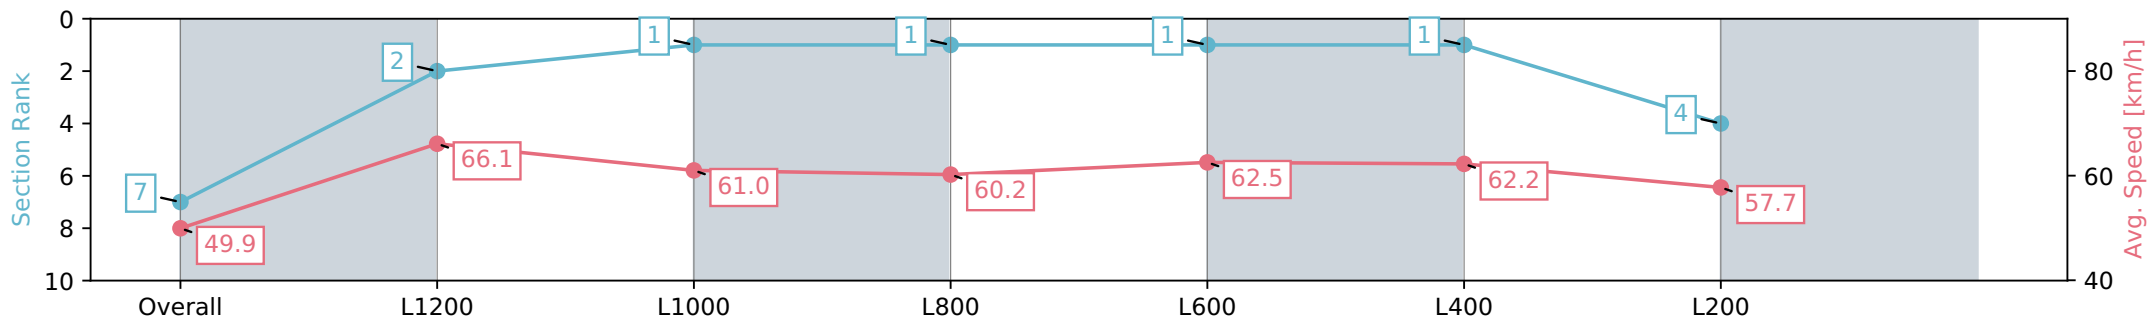

Pukekohe Park NZ - Professional

Race 7: STELLA ARTOIS 1400 - 1400m

01 January 2024 - 3:39PM

Track Rating: Heavy 8, Weather: Overcast, Rail Position: +3m

Section	Overall	L1200	L1000	L800	L600	L400	L200
Section Times	1:24.93 [7] (0:14.42)	1:10.51 [2] (0:10.90)	0:59.61 [1] (0:11.82)	0:47.79 [1] (0:12.09)	0:35.70 [1] (0:11.69)	0:24.01 [1] (0:11.53)	0:12.48 [4] (0:12.48)
Average Speed [km/h]	49.9	66.1	61.0	60.2	62.5	62.2	57.7
Top Speed [km/h]	65.7	67.1	64.3	60.9	64.3	64.0	60.8
Avg. Dist. to Rail [m]	4.7	2.3	0.6	1.8	3.4	3.0	4.2
Avg. Stride Freq. [Hz]	2.4	2.5	2.4	2.3	2.4	2.5	2.4
Avg. Stride Length [m]	6.4	7.4	7.2	7.2	7.2	7.0	6.8