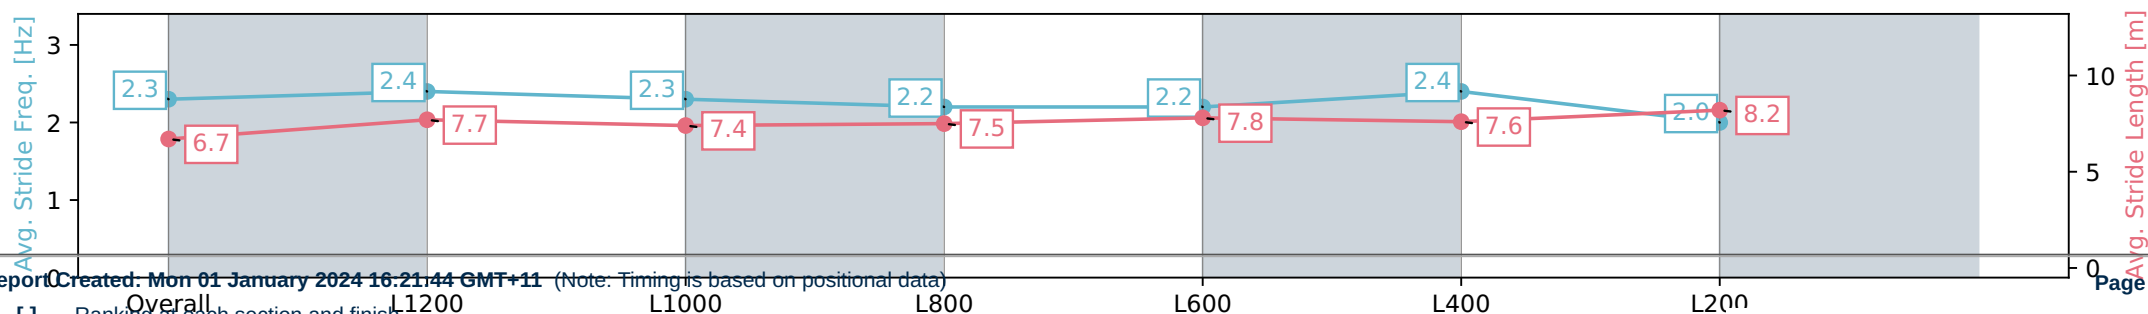

Pukekohe Park NZ - Professional

Race 7: STELLA ARTOIS 1400 - 1400m

01 January 2024 - 3:39PM

Track Rating: Heavy 8, Weather: Overcast, Rail Position: +3m

Section	Overall	L1200	L1000	L800	L600	L400	L200
Section Times	1:24.60 [4] (0:14.69)	1:09.91 [5] (0:11.06)	0:58.85 [5] (0:11.93)	0:46.92 [4] (0:12.03)	0:34.89 [4] (0:11.57)	0:23.31 [4] (0:11.25)	0:12.06 [5] (0:12.06)
Average Speed [km/h]	49.0	65.1	60.8	60.5	63.1	64.0	59.7
Top Speed [km/h]	64.7	67.6	63.2	61.7	66.0	65.7	62.2
Avg. Dist. to Rail [m]	1.8	0.5	1.2	2.0	4.4	8.5	9.1
Avg. Stride Freq. [Hz]	2.3	2.4	2.3	2.2	2.2	2.4	2.0
Avg. Stride Length [m]	6.7	7.7	7.4	7.5	7.8	7.6	8.2