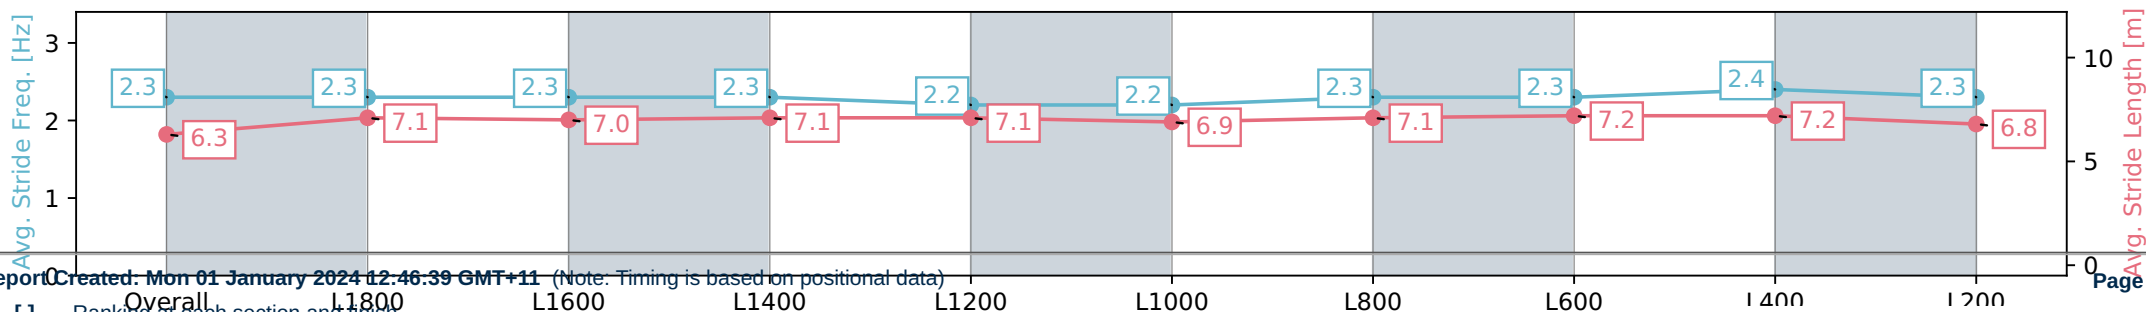

Horse/Jockey Name	HARLOW ROCKS
Finish Rank	6
Fastest Section	0:11.60 (L400)
Top Speed [km/h] (Section)	64.1 (L400)
Race State	Finished

Pukekohe Park NZ - Professional
Race 5: SIR PATRICK HOGAN STAKES - 2050m
01 January 2024 - 2:30PM
Track Rating: Heavy 8, Weather: Overcast, Rail Position: +3m

Section	Overall	L1800	L1600	L1400	L1200	L1000	L800	L600	L400	L200
Section Times	2:09.94 [6] (0:17.95)	1:51.99 [2] (0:12.19)	1:39.80 [2] (0:12.55)	1:27.25 [2] (0:12.49)	1:14.76 [2] (0:12.56)	1:02.19 [2] (0:13.00)	0:49.19 [2] (0:12.67)	0:36.52 [2] (0:12.15)	0:24.37 [3] (0:11.60)	0:12.77 [5] (0:12.77)
Average Speed [km/h]	50.9	59.5	57.4	57.5	57.4	55.6	57.7	60.1	62.0	55.8
Top Speed [km/h]	62.4	61.1	58.5	59.0	58.1	57.2	58.6	62.7	64.1	60.0
Avg. Dist. to Rail [m]	5.6	1.0	0.2	0.6	1.2	0.8	3.0	3.0	3.6	2.5
Avg. Stride Freq. [Hz]	2.3	2.3	2.3	2.3	2.2	2.2	2.3	2.3	2.4	2.3
Avg. Stride Length [m]	6.3	7.1	7.0	7.1	7.1	6.9	7.1	7.2	7.2	6.8

Report Created: Mon 01 January 2024 12:46:39 GMT+11 (Note: Timing is based on positional data)

- [ ] Ranking at each section and finish
- -:-:- No data available at this section
- NA No data available