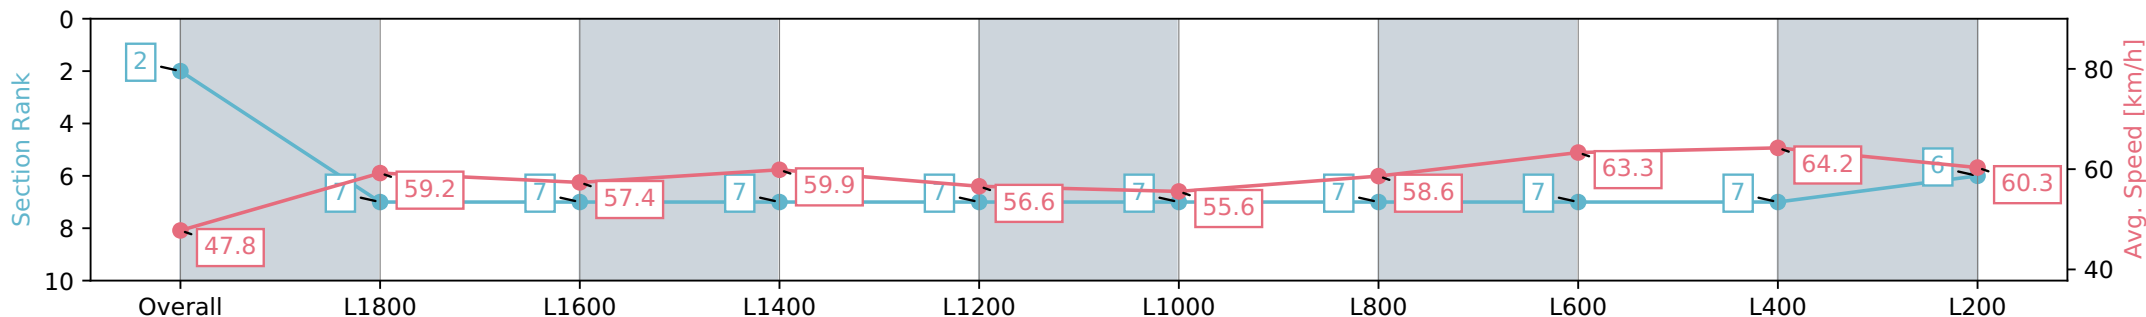

Horse/Jockey Name	STILL BANGON
Finish Rank	2
Fastest Section	0:11.18 (L400)
Top Speed [km/h] (Section)	66.5 (L600)
Race State	Finished

Pukekohe Park NZ - Professional
Race 5: SIR PATRICK HOGAN STAKES - 2050m
01 January 2024 - 2:30PM
Track Rating: Heavy 8, Weather: Overcast, Rail Position: +3m

Section	Overall	L1800	L1600	L1400	L1200	L1000	L800	L600	L400	L200
Section Times	2:09.08 [2] (0:19.17)	1:49.91 [7] (0:12.23)	1:37.68 [7] (0:12.66)	1:25.02 [7] (0:12.07)	1:12.95 [7] (0:12.71)	1:00.24 [7] (0:13.01)	0:47.23 [7] (0:12.49)	0:34.74 [7] (0:11.68)	0:23.06 [7] (0:11.18)	0:11.88 [6] (0:11.88)
Average Speed [km/h]	47.8	59.2	57.4	59.9	56.6	55.6	58.6	63.3	64.2	60.3
Top Speed [km/h]	61.5	61.3	60.0	62.0	59.4	57.0	61.1	66.5	66.2	62.3
Avg. Dist. to Rail [m]	6.7	1.4	2.0	0.6	1.3	1.1	2.9	6.8	6.7	6.7
Avg. Stride Freq. [Hz]	2.2	2.4	2.3	2.3	2.3	2.2	2.3	2.4	2.5	2.3
Avg. Stride Length [m]	5.9	6.9	6.8	7.2	6.9	6.9	7.1	7.0	7.3	7.2

Report Created: Mon 01 January 2024 12:46:23 GMT+11 (Note: Timing is based on positional data)

- [ ] Ranking at each section and finish
- -:-:- No data available at this section
- NA No data available