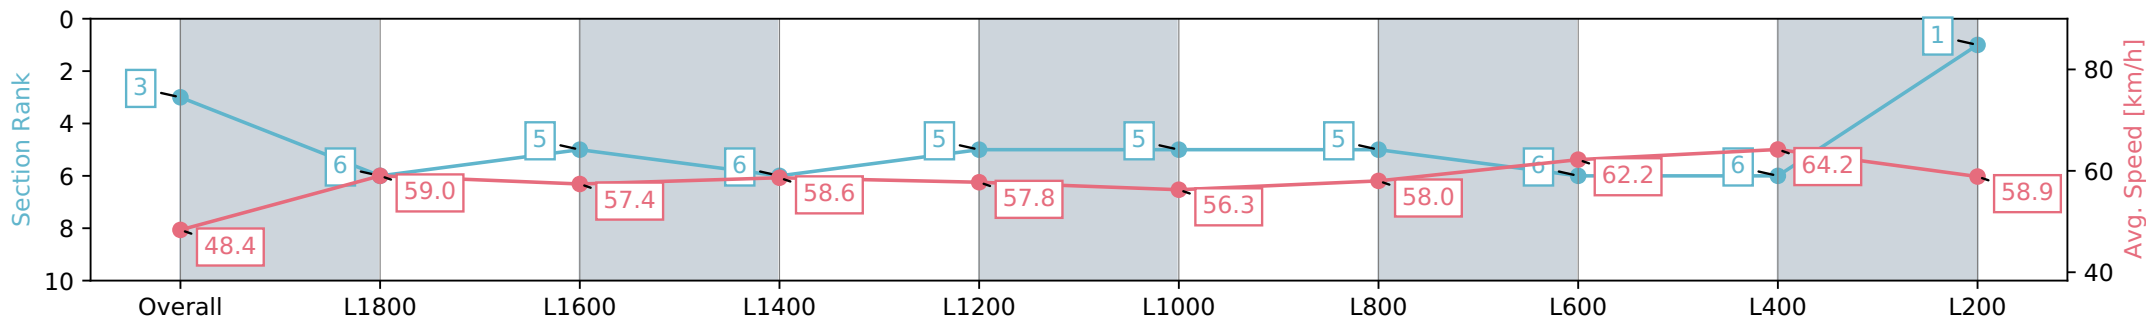

Horse/Jockey Name	LIVID SKY
Finish Rank	3
Fastest Section	0:11.18 (L400)
Top Speed [km/h] (Section)	66.7 (L400)
Race State	Finished

AUCKLAND
THOROUGHBRED
RACING
SINCE 1874

Pukekohe Park NZ - Professional
Race 5: SIR PATRICK HOGAN STAKES - 2050m
01 January 2024 - 2:30PM
Track Rating: Heavy 8, Weather: Overcast, Rail Position: +3m

PUKEKOHE
PARK

Section	Overall	L1800	L1600	L1400	L1200	L1000	L800	L600	L400	L200
Section Times	2:09.10 [3] (0:18.66)	1:50.44 [6] (0:12.26)	1:38.18 [5] (0:12.54)	1:25.64 [6] (0:12.23)	1:13.41 [5] (0:12.51)	1:00.90 [5] (0:12.93)	0:47.97 [5] (0:12.75)	0:35.22 [6] (0:11.82)	0:23.40 [6] (0:11.18)	0:12.22 [1] (0:12.22)
Average Speed [km/h]	48.4	59.0	57.4	58.6	57.8	56.3	58.0	62.2	64.2	58.9
Top Speed [km/h]	61.7	60.0	60.4	60.5	58.7	59.1	59.3	65.4	66.7	62.6
Avg. Dist. to Rail [m]	3.4	0.5	0.6	0.6	0.5	2.1	5.0	5.2	6.3	6.6
Avg. Stride Freq. [Hz]	2.3	2.4	2.4	2.4	2.3	2.3	2.3	2.4	2.5	2.4
Avg. Stride Length [m]	5.8	6.8	6.7	6.9	6.9	6.8	7.0	7.1	7.2	6.8

Report Created: Mon 01 January 2024 12:46:27 GMT+11 (Note: Timing is based on positional data)

- [ ] Ranking at each section and finish
- -:-:- No data available at this section
- NA No data available