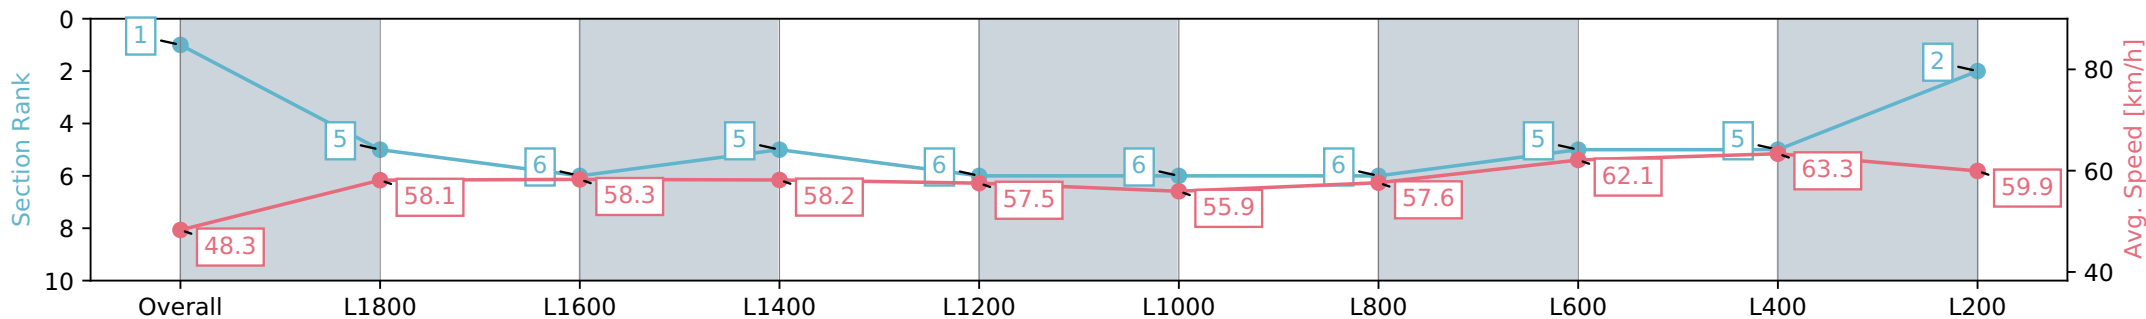

01 January 2024 - 2:30PM

Track Rating: Heavy 8, Weather: Overcast, Rail Position: +3m

PUKEKOHE  
PARK

Section	Overall	L1800	L1600	L1400	L1200	L1000	L800	L600	L400	L200
Section Times	2:08.98 [1] (0:18.64)	1:50.34 [5] (0:12.39)	1:37.95 [6] (0:12.36)	1:25.59 [5] (0:12.37)	1:13.22 [6] (0:12.54)	1:00.68 [6] (0:12.88)	0:47.80 [6] (0:12.68)	0:35.12 [5] (0:11.76)	0:23.36 [5] (0:11.35)	0:12.01 [2] (0:12.01)
Average Speed [km/h]	48.3	58.1	58.3	58.2	57.5	55.9	57.6	62.1	63.3	59.9
Top Speed [km/h]	59.7	59.8	59.1	59.1	58.5	57.5	58.7	66.3	67.3	61.7
Avg. Dist. to Rail [m]	3.0	0.5	0.3	1.1	2.2	1.2	3.1	3.4	2.4	2.8
Avg. Stride Freq. [Hz]	2.1	2.2	2.2	2.2	2.2	2.1	2.2	2.2	2.3	2.2
Avg. Stride Length [m]	6.3	7.2	7.3	7.4	7.4	7.3	7.4	7.5	7.6	7.4