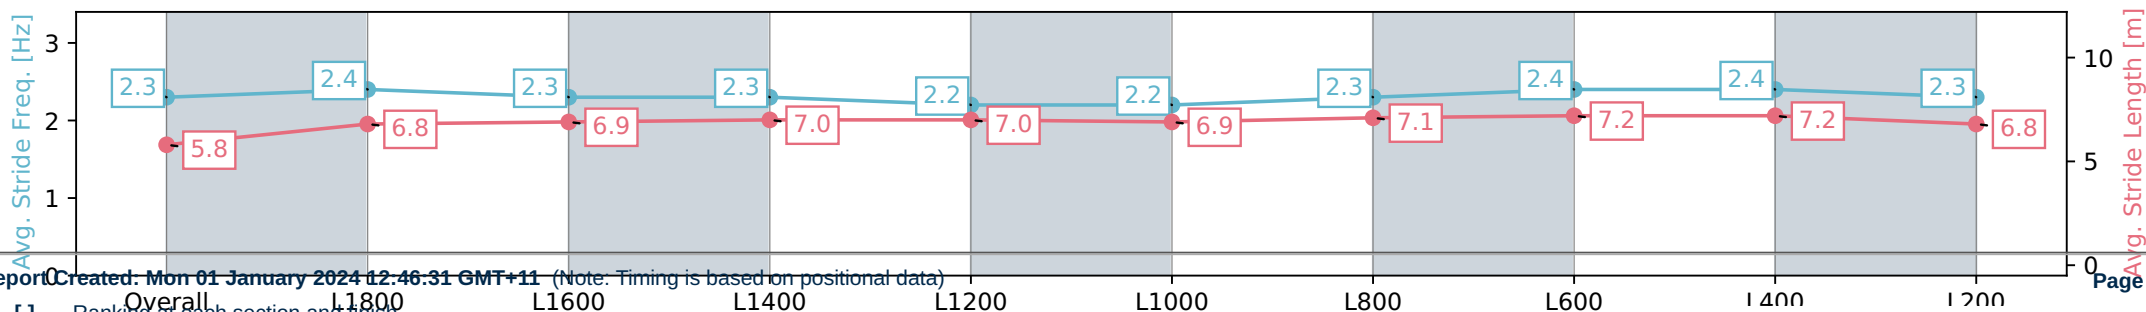

Section	Overall	L1800	L1600	L1400	L1200	L1000	L800	L600	L400	L200
Section Times	2:09.62 [4] (0:18.26)	1:51.36 [4] (0:12.23)	1:39.13 [3] (0:12.46)	1:26.67 [3] (0:12.35)	1:14.32 [3] (0:12.69)	1:01.63 [3] (0:12.97)	0:48.66 [3] (0:12.66)	0:36.00 [3] (0:11.84)	0:24.16 [2] (0:11.56)	0:12.59 [3] (0:12.59)
Average Speed [km/h]	48.7	58.5	57.8	58.3	56.7	55.5	57.7	61.5	62.1	56.9
Top Speed [km/h]	60.2	60.1	58.7	59.4	57.9	56.3	58.8	63.6	63.5	59.0
Avg. Dist. to Rail [m]	2.5	1.7	0.7	0.2	0.3	0.6	2.4	2.4	1.2	2.9
Avg. Stride Freq. [Hz]	2.3	2.4	2.3	2.3	2.2	2.2	2.3	2.4	2.4	2.3
Avg. Stride Length [m]	5.8	6.8	6.9	7.0	7.0	6.9	7.1	7.2	7.2	6.8