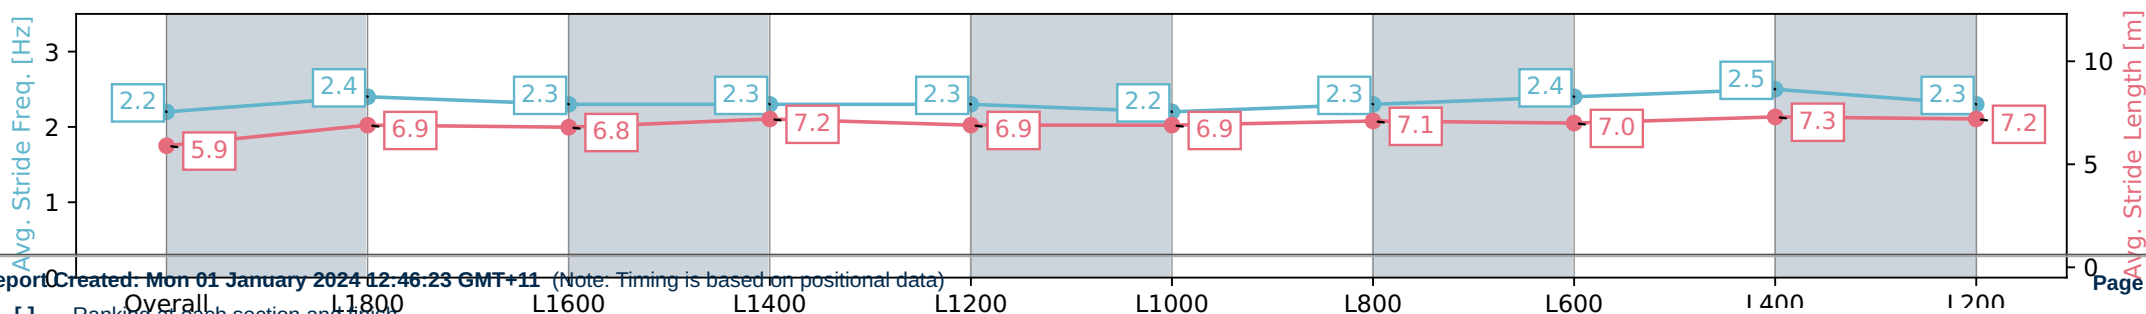

Horse/Jockey Name	STILL BANGON
Finish Rank	2
Fastest Section	0:11.18 (L400)
Top Speed [km/h] (Section)	66.5 (L600)
Race State	Finished

Pukekohe Park NZ - Professional
Race 5: SIR PATRICK HOGAN STAKES - 2050m
01 January 2024 - 2:30PM
Track Rating: Heavy 8, Weather: Overcast, Rail Position: +3m

Section	Overall	L1800	L1600	L1400	L1200	L1000	L800	L600	L400	L200
Section Times	2:09.08 [2] (0:19.17)	1:49.91 [7] (0:12.23)	1:37.68 [7] (0:12.66)	1:25.02 [7] (0:12.07)	1:12.95 [7] (0:12.71)	1:00.24 [7] (0:13.01)	0:47.23 [7] (0:12.49)	0:34.74 [7] (0:11.68)	0:23.06 [7] (0:11.18)	0:11.88 [6] (0:11.88)
Average Speed [km/h]	47.8	59.2	57.4	59.9	56.6	55.6	58.6	63.3	64.2	60.3
Top Speed [km/h]	61.5	61.3	60.0	62.0	59.4	57.0	61.1	66.5	66.2	62.3
Avg. Dist. to Rail [m]	6.7	1.4	2.0	0.6	1.3	1.1	2.9	6.8	6.7	6.7
Avg. Stride Freq. [Hz]	2.2	2.4	2.3	2.3	2.3	2.2	2.3	2.4	2.5	2.3
Avg. Stride Length [m]	5.9	6.9	6.8	7.2	6.9	6.9	7.1	7.0	7.3	7.2

Report Created: Mon 01 January 2024 12:46:23 GMT+11 (Note: Timing is based on positional data)

- [ ] Ranking at each section and finish
- -:-:- No data available at this section
- NA No data available