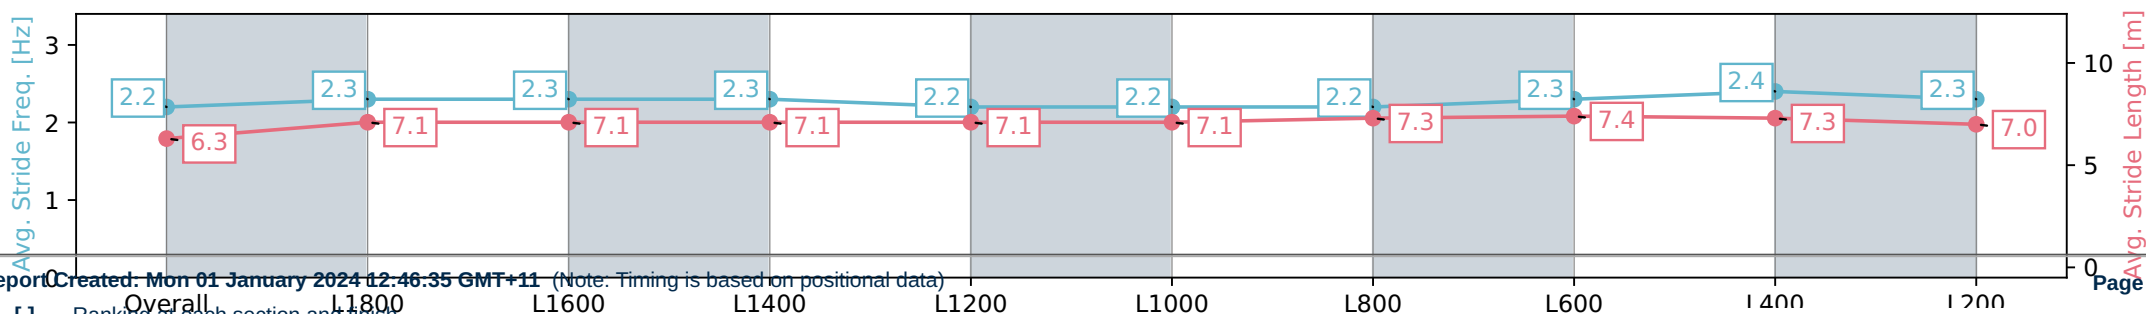

Section	Overall	L1800	L1600	L1400	L1200	L1000	L800	L600	L400	L200
Section Times	2:09.66 [5] (0:18.08)	1:51.57 [3] (0:12.41)	1:39.17 [4] (0:12.56)	1:26.61 [4] (0:12.34)	1:14.27 [4] (0:12.81)	1:01.46 [4] (0:12.89)	0:48.56 [4] (0:12.64)	0:35.93 [4] (0:11.87)	0:24.06 [4] (0:11.54)	0:12.52 [4] (0:12.52)
Average Speed [km/h]	49.9	58.3	57.6	58.1	56.2	56.0	58.0	61.6	62.2	57.4
Top Speed [km/h]	61.0	59.9	58.7	59.9	58.5	58.3	59.7	64.2	64.2	60.1
Avg. Dist. to Rail [m]	3.4	0.3	1.2	0.9	1.4	1.0	3.2	4.2	4.8	4.8
Avg. Stride Freq. [Hz]	2.2	2.3	2.3	2.3	2.2	2.2	2.2	2.3	2.4	2.3
Avg. Stride Length [m]	6.3	7.1	7.1	7.1	7.1	7.1	7.3	7.4	7.3	7.0