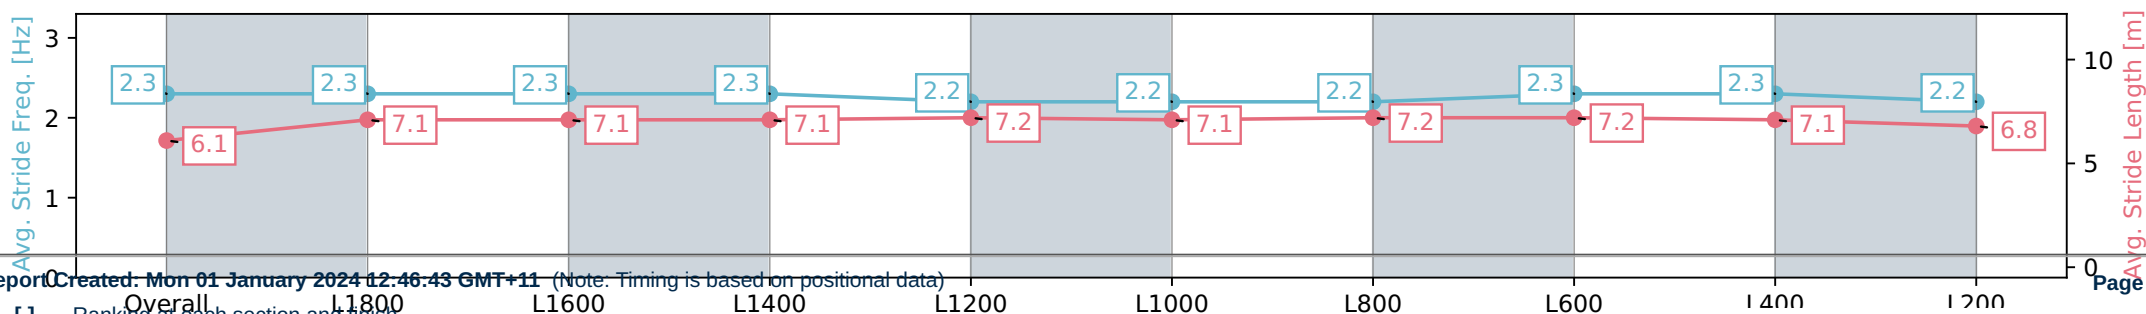

Horse/Jockey Name	COURT OF APPEAL
Finish Rank	7
Fastest Section	0:11.99 (L600)
Top Speed [km/h] (Section)	62.5 (Overall)
Race State	Finished

Pukekohe Park NZ - Professional
Race 5: SIR PATRICK HOGAN STAKES - 2050m
01 January 2024 - 2:30PM
Track Rating: Heavy 8, Weather: Overcast, Rail Position: +3m

Section	Overall	L1800	L1600	L1400	L1200	L1000	L800	L600	L400	L200
Section Times	2:10.70 [7] (0:17.86)	1:52.84 [1] (0:12.13)	1:40.71 [1] (0:12.40)	1:28.31 [1] (0:12.53)	1:15.78 [1] (0:12.72)	1:03.06 [1] (0:13.02)	0:50.04 [1] (0:12.71)	0:37.33 [1] (0:11.99)	0:25.34 [1] (0:12.20)	0:13.14 [7] (0:13.14)
Average Speed [km/h]	50.2	58.9	58.1	57.3	56.5	55.6	57.8	60.5	59.0	54.3
Top Speed [km/h]	62.5	60.6	58.7	58.7	58.2	57.0	59.7	61.9	61.2	57.1
Avg. Dist. to Rail [m]	1.2	0.8	0.3	1.1	1.9	1.1	3.5	1.9	1.0	2.2
Avg. Stride Freq. [Hz]	2.3	2.3	2.3	2.3	2.2	2.2	2.2	2.3	2.3	2.2
Avg. Stride Length [m]	6.1	7.1	7.1	7.1	7.2	7.1	7.2	7.2	7.1	6.8

Report Created: Mon 01 January 2024 12:46:43 GMT+11 (Note: Timing is based on positional data)

- [ ] Ranking at each section and finish
- -.-.- No data available at this section
- NA No data available