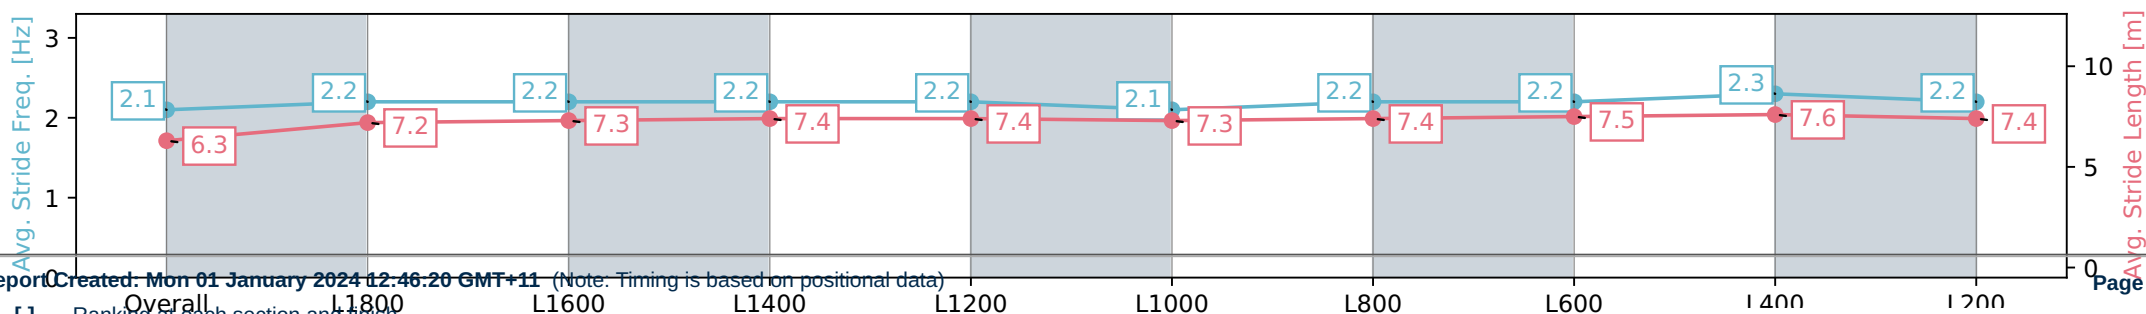

01 January 2024 - 2:30PM

Track Rating: Heavy 8, Weather: Overcast, Rail Position: +3m

PUKEKOHE  
PARK

Section	Overall	L1800	L1600	L1400	L1200	L1000	L800	L600	L400	L200
Section Times	2:08.98 [1] (0:18.64)	1:50.34 [5] (0:12.39)	1:37.95 [6] (0:12.36)	1:25.59 [5] (0:12.37)	1:13.22 [6] (0:12.54)	1:00.68 [6] (0:12.88)	0:47.80 [6] (0:12.68)	0:35.12 [5] (0:11.76)	0:23.36 [5] (0:11.35)	0:12.01 [2] (0:12.01)
Average Speed [km/h]	48.3	58.1	58.3	58.2	57.5	55.9	57.6	62.1	63.3	59.9
Top Speed [km/h]	59.7	59.8	59.1	59.1	58.5	57.5	58.7	66.3	67.3	61.7
Avg. Dist. to Rail [m]	3.0	0.5	0.3	1.1	2.2	1.2	3.1	3.4	2.4	2.8
Avg. Stride Freq. [Hz]	2.1	2.2	2.2	2.2	2.2	2.1	2.2	2.2	2.3	2.2
Avg. Stride Length [m]	6.3	7.2	7.3	7.4	7.4	7.3	7.4	7.5	7.6	7.4