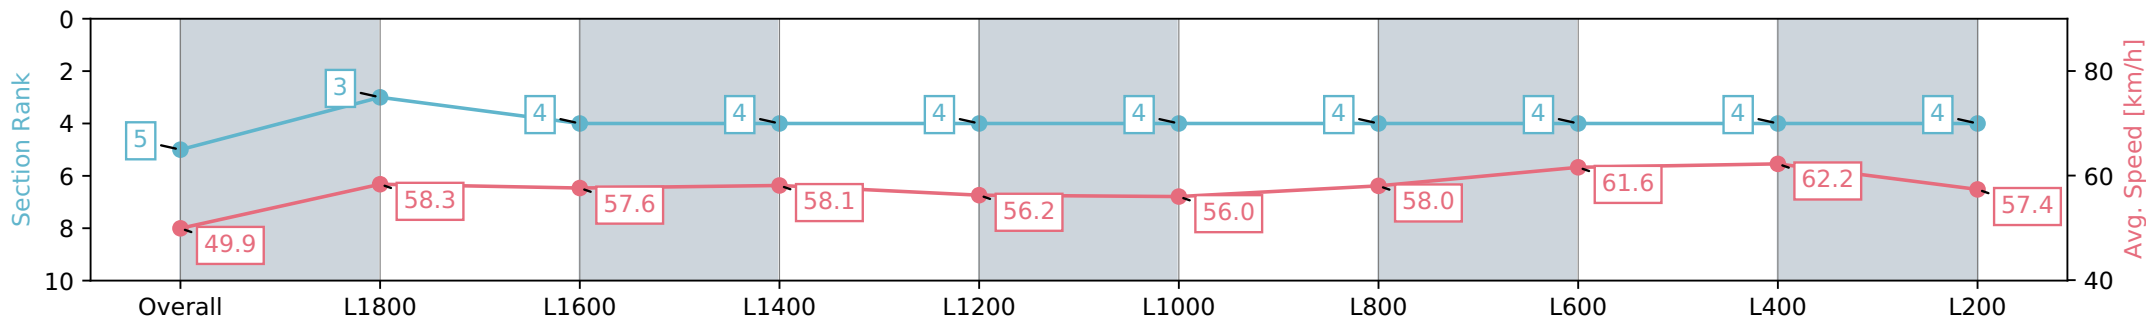

Section	Overall	L1800	L1600	L1400	L1200	L1000	L800	L600	L400	L200
Section Times	2:09.66 [5] (0:18.08)	1:51.57 [3] (0:12.41)	1:39.17 [4] (0:12.56)	1:26.61 [4] (0:12.34)	1:14.27 [4] (0:12.81)	1:01.46 [4] (0:12.89)	0:48.56 [4] (0:12.64)	0:35.93 [4] (0:11.87)	0:24.06 [4] (0:11.54)	0:12.52 [4] (0:12.52)
Average Speed [km/h]	49.9	58.3	57.6	58.1	56.2	56.0	58.0	61.6	62.2	57.4
Top Speed [km/h]	61.0	59.9	58.7	59.9	58.5	58.3	59.7	64.2	64.2	60.1
Avg. Dist. to Rail [m]	3.4	0.3	1.2	0.9	1.4	1.0	3.2	4.2	4.8	4.8
Avg. Stride Freq. [Hz]	2.2	2.3	2.3	2.3	2.2	2.2	2.2	2.3	2.4	2.3
Avg. Stride Length [m]	6.3	7.1	7.1	7.1	7.1	7.1	7.3	7.4	7.3	7.0