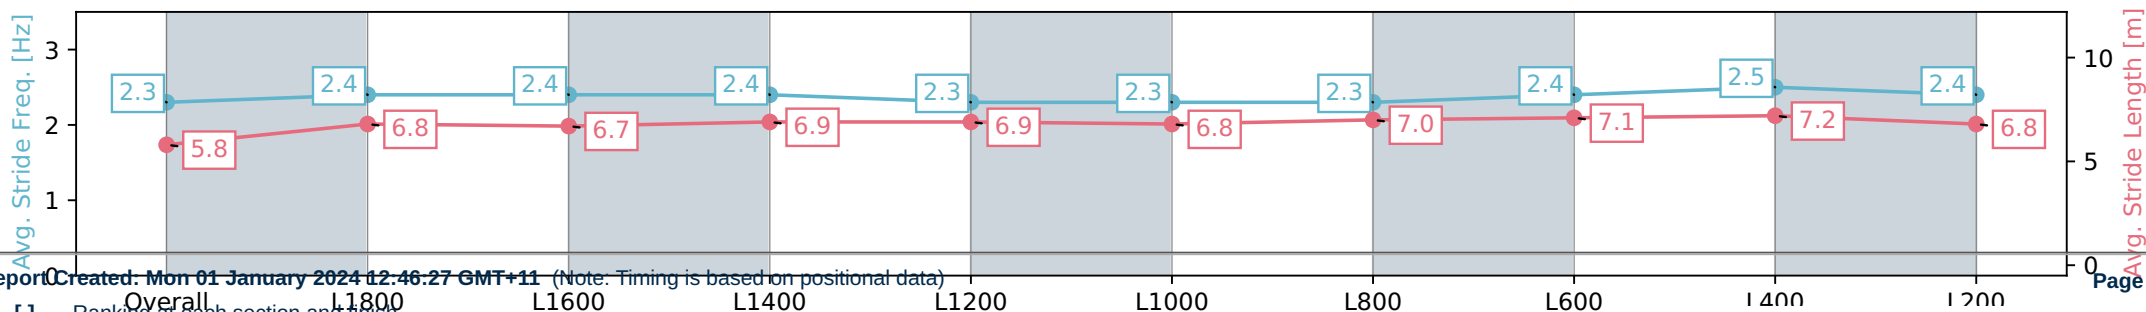

Horse/Jockey Name	LIVID SKY
Finish Rank	3
Fastest Section	0:11.18 (L400)
Top Speed [km/h] (Section)	66.7 (L400)
Race State	Finished

AUCKLAND
THOROUGHBRED
RACING
SINCE 1874

Pukekohe Park NZ - Professional
Race 5: SIR PATRICK HOGAN STAKES - 2050m
01 January 2024 - 2:30PM
Track Rating: Heavy 8, Weather: Overcast, Rail Position: +3m

PUKEKOHE
PARK

Section	Overall	L1800	L1600	L1400	L1200	L1000	L800	L600	L400	L200
Section Times	2:09.10 [3] (0:18.66)	1:50.44 [6] (0:12.26)	1:38.18 [5] (0:12.54)	1:25.64 [6] (0:12.23)	1:13.41 [5] (0:12.51)	1:00.90 [5] (0:12.93)	0:47.97 [5] (0:12.75)	0:35.22 [6] (0:11.82)	0:23.40 [6] (0:11.18)	0:12.22 [1] (0:12.22)
Average Speed [km/h]	48.4	59.0	57.4	58.6	57.8	56.3	58.0	62.2	64.2	58.9
Top Speed [km/h]	61.7	60.0	60.4	60.5	58.7	59.1	59.3	65.4	66.7	62.6
Avg. Dist. to Rail [m]	3.4	0.5	0.6	0.6	0.5	2.1	5.0	5.2	6.3	6.6
Avg. Stride Freq. [Hz]	2.3	2.4	2.4	2.4	2.3	2.3	2.3	2.4	2.5	2.4
Avg. Stride Length [m]	5.8	6.8	6.7	6.9	6.9	6.8	7.0	7.1	7.2	6.8

Report Created: Mon 01 January 2024 12:46:27 GMT+11 (Note: Timing is based on positional data)

- [ ] Ranking at each section and finish
- -:-:- No data available at this section
- NA No data available