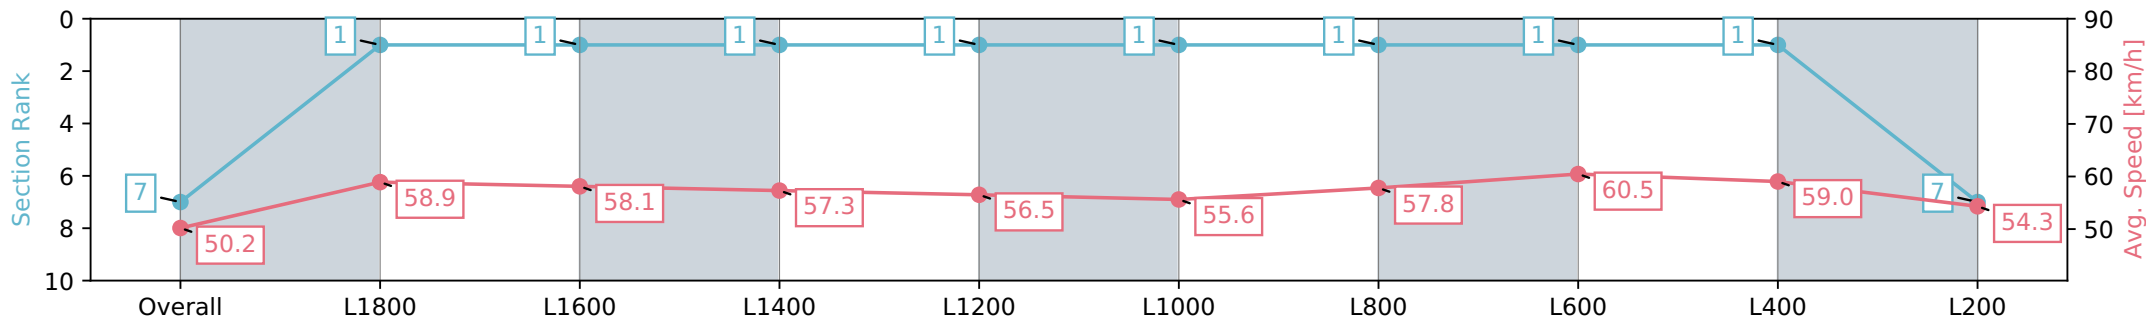

Horse/Jockey Name	COURT OF APPEAL
Finish Rank	7
Fastest Section	0:11.99 (L600)
Top Speed [km/h] (Section)	62.5 (Overall)
Race State	Finished

Pukekohe Park NZ - Professional
Race 5: SIR PATRICK HOGAN STAKES - 2050m
01 January 2024 - 2:30PM
Track Rating: Heavy 8, Weather: Overcast, Rail Position: +3m

Section	Overall	L1800	L1600	L1400	L1200	L1000	L800	L600	L400	L200
Section Times	2:10.70 [7] (0:17.86)	1:52.84 [1] (0:12.13)	1:40.71 [1] (0:12.40)	1:28.31 [1] (0:12.53)	1:15.78 [1] (0:12.72)	1:03.06 [1] (0:13.02)	0:50.04 [1] (0:12.71)	0:37.33 [1] (0:11.99)	0:25.34 [1] (0:12.20)	0:13.14 [7] (0:13.14)
Average Speed [km/h]	50.2	58.9	58.1	57.3	56.5	55.6	57.8	60.5	59.0	54.3
Top Speed [km/h]	62.5	60.6	58.7	58.7	58.2	57.0	59.7	61.9	61.2	57.1
Avg. Dist. to Rail [m]	1.2	0.8	0.3	1.1	1.9	1.1	3.5	1.9	1.0	2.2
Avg. Stride Freq. [Hz]	2.3	2.3	2.3	2.3	2.2	2.2	2.2	2.3	2.3	2.2
Avg. Stride Length [m]	6.1	7.1	7.1	7.1	7.2	7.1	7.2	7.2	7.1	6.8

Report Created: Mon 01 January 2024 12:46:43 GMT+11 (Note: Timing is based on positional data)

- [ ] Ranking at each section and finish
- -.-.- No data available at this section
- NA No data available