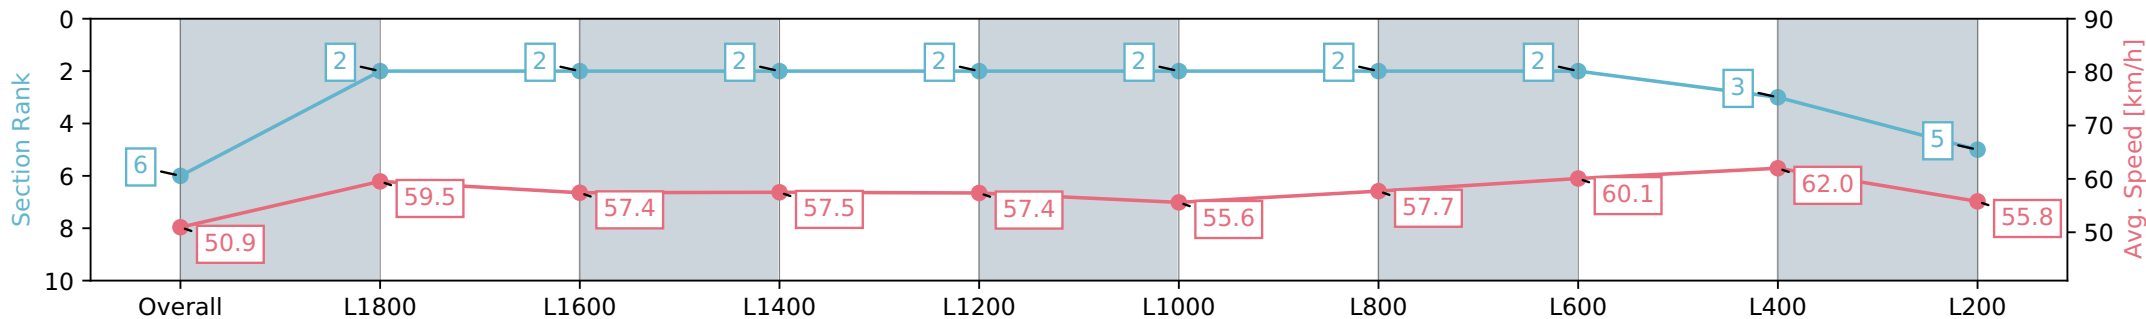

Horse/Jockey Name	HARLOW ROCKS
Finish Rank	6
Fastest Section	0:11.60 (L400)
Top Speed [km/h] (Section)	64.1 (L400)
Race State	Finished

Pukekohe Park NZ - Professional
Race 5: SIR PATRICK HOGAN STAKES - 2050m
01 January 2024 - 2:30PM
Track Rating: Heavy 8, Weather: Overcast, Rail Position: +3m

Section	Overall	L1800	L1600	L1400	L1200	L1000	L800	L600	L400	L200
Section Times	2:09.94 [6] (0:17.95)	1:51.99 [2] (0:12.19)	1:39.80 [2] (0:12.55)	1:27.25 [2] (0:12.49)	1:14.76 [2] (0:12.56)	1:02.19 [2] (0:13.00)	0:49.19 [2] (0:12.67)	0:36.52 [2] (0:12.15)	0:24.37 [3] (0:11.60)	0:12.77 [5] (0:12.77)
Average Speed [km/h]	50.9	59.5	57.4	57.5	57.4	55.6	57.7	60.1	62.0	55.8
Top Speed [km/h]	62.4	61.1	58.5	59.0	58.1	57.2	58.6	62.7	64.1	60.0
Avg. Dist. to Rail [m]	5.6	1.0	0.2	0.6	1.2	0.8	3.0	3.0	3.6	2.5
Avg. Stride Freq. [Hz]	2.3	2.3	2.3	2.3	2.2	2.2	2.3	2.3	2.4	2.3
Avg. Stride Length [m]	6.3	7.1	7.0	7.1	7.1	6.9	7.1	7.2	7.2	6.8

Report Created: Mon 01 January 2024 12:46:39 GMT+11 (Note: Timing is based on positional data)

- [ ] Ranking at each section and finish
- -:-:- No data available at this section
- NA No data available