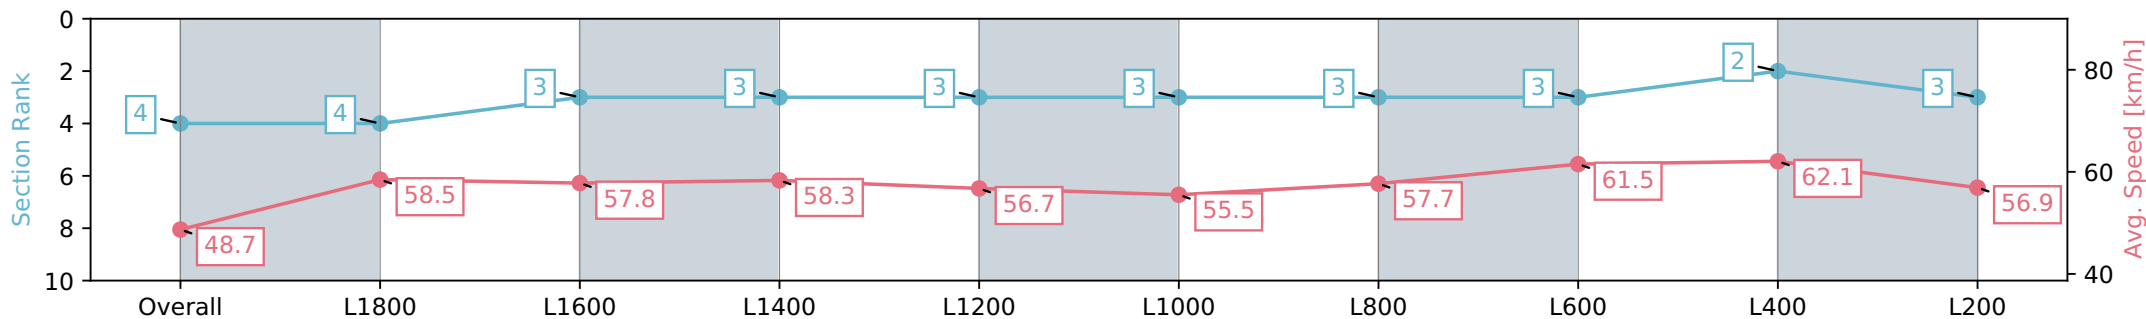

Section	Overall	L1800	L1600	L1400	L1200	L1000	L800	L600	L400	L200
Section Times	2:09.62 [4] (0:18.26)	1:51.36 [4] (0:12.23)	1:39.13 [3] (0:12.46)	1:26.67 [3] (0:12.35)	1:14.32 [3] (0:12.69)	1:01.63 [3] (0:12.97)	0:48.66 [3] (0:12.66)	0:36.00 [3] (0:11.84)	0:24.16 [2] (0:11.56)	0:12.59 [3] (0:12.59)
Average Speed [km/h]	48.7	58.5	57.8	58.3	56.7	55.5	57.7	61.5	62.1	56.9
Top Speed [km/h]	60.2	60.1	58.7	59.4	57.9	56.3	58.8	63.6	63.5	59.0
Avg. Dist. to Rail [m]	2.5	1.7	0.7	0.2	0.3	0.6	2.4	2.4	1.2	2.9
Avg. Stride Freq. [Hz]	2.3	2.4	2.3	2.3	2.2	2.2	2.3	2.4	2.4	2.3
Avg. Stride Length [m]	5.8	6.8	6.9	7.0	7.0	6.9	7.1	7.2	7.2	6.8