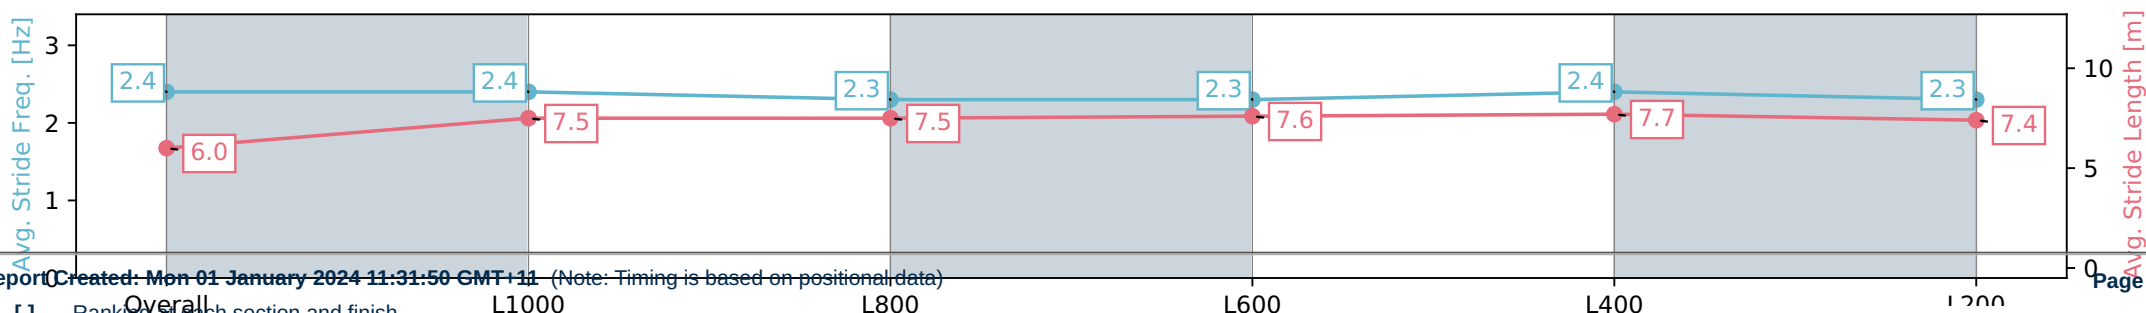

Horse/Jockey Name	MOVE TO STRIKE
Finish Rank	2
Fastest Section	0:10.84 (L400)
Top Speed [km/h] (Section)	67.5 (L400)
Race State	Finished

AUCKLAND
THOROUGHBRED
RACING
SINCE 1874

Pukekohe Park NZ - Professional
Race 3: SKYCITY ECLIPSE STAKES - 1200m
01 January 2024 - 1:20PM
Track Rating: Heavy 8, Weather: Overcast, Rail Position: +3m

PUKEKOHE
PARK

Section	Overall	L1000	L800	L600	L400	L200
Section Times	1:11.11 [2] (0:13.68)	0:57.43 [3] (0:11.36)	0:46.07 [4] (0:11.88)	0:34.19 [4] (0:11.72)	0:22.47 [4] (0:10.84)	0:11.63 [2] (0:11.63)
Average Speed [km/h]	52.7	64.4	62.1	62.4	66.5	61.8
Top Speed [km/h]	66.5	66.7	63.7	66.7	67.5	65.6
Avg. Dist. to Rail [m]	3.7	3.2	4.1	4.7	7.7	9.1
Avg. Stride Freq. [Hz]	2.4	2.4	2.3	2.3	2.4	2.3
Avg. Stride Length [m]	6.0	7.5	7.5	7.6	7.7	7.4

Report Created: Mon 01 January 2024 11:31:50 GMT+11 (Note: Timing is based on positional data)

- [ ] Ranking at each section and finish
- -.-.- No data available at this section
- NA No data available