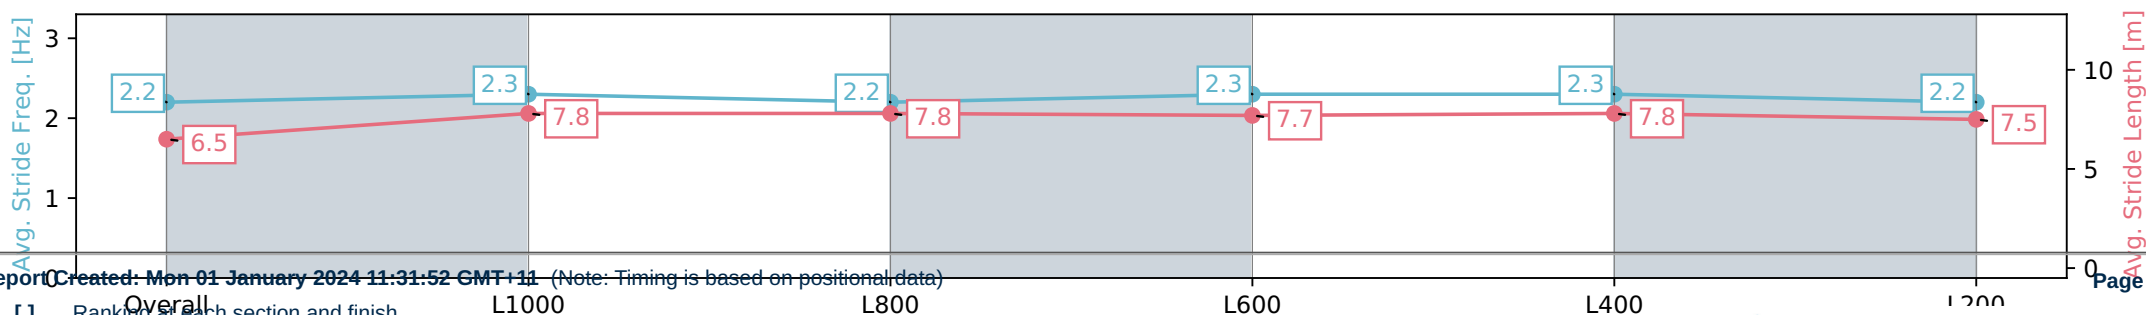

Horse/Jockey Name	VELOCIOUS
Finish Rank	3
Fastest Section	0:10.80 (L400)
Top Speed [km/h] (Section)	69.0 (L400)
Race State	Finished

Pukekohe Park NZ - Professional
Race 3: SKYCITY ECLIPSE STAKES - 1200m
01 January 2024 - 1:20PM
Track Rating: Heavy 8, Weather: Overcast, Rail Position: +3m

Section	Overall	L1000	L800	L600	L400	L200
Section Times	1:11.26 [3] (0:14.01)	0:57.25 [6] (0:11.16)	0:46.09 [5] (0:11.92)	0:34.17 [5] (0:11.54)	0:22.63 [3] (0:10.80)	0:11.83 [1] (0:11.83)
Average Speed [km/h]	51.5	64.2	61.7	62.8	66.5	60.9
Top Speed [km/h]	64.8	65.7	63.3	68.2	69.0	63.3
Avg. Dist. to Rail [m]	2.2	1.7	3.5	2.4	4.2	6.4
Avg. Stride Freq. [Hz]	2.2	2.3	2.2	2.3	2.3	2.2
Avg. Stride Length [m]	6.5	7.8	7.8	7.7	7.8	7.5

Report Created: Mon 01 January 2024 11:31:52 GMT+11 (Note: Timing is based on positional data)

- [ ] Ranking at each section and finish
- -.-.- No data available at this section
- NA No data available