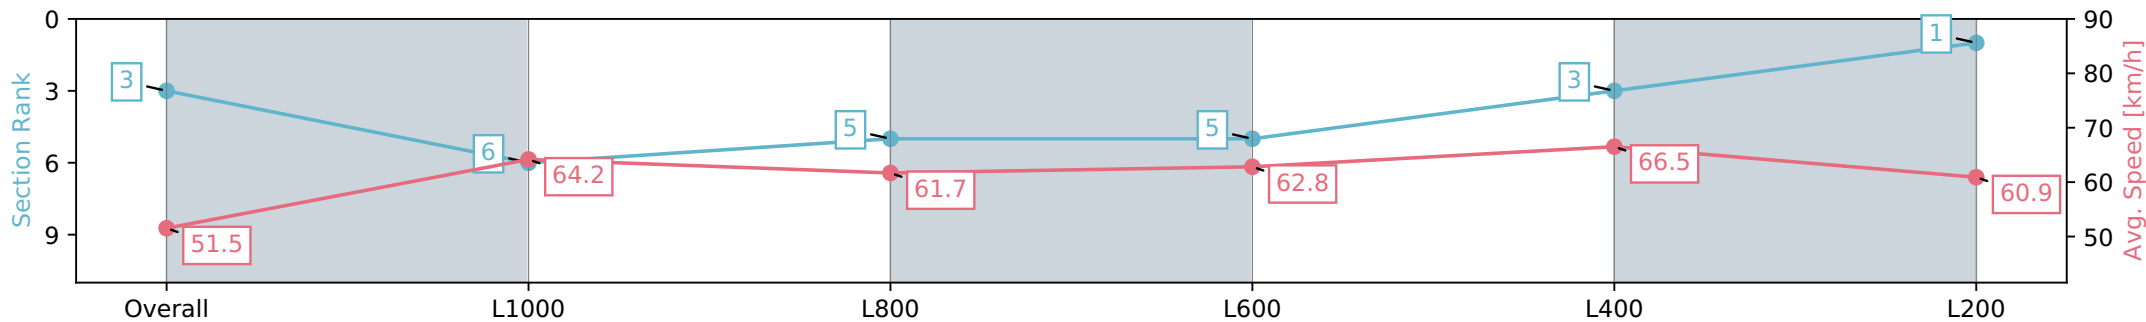

Horse/Jockey Name	VELOCIOUS
Finish Rank	3
Fastest Section	0:10.80 (L400)
Top Speed [km/h] (Section)	69.0 (L400)
Race State	Finished

Pukekohe Park NZ - Professional
Race 3: SKYCITY ECLIPSE STAKES - 1200m
01 January 2024 - 1:20PM
Track Rating: Heavy 8, Weather: Overcast, Rail Position: +3m

Section	Overall	L1000	L800	L600	L400	L200
Section Times	1:11.26 [3] (0:14.01)	0:57.25 [6] (0:11.16)	0:46.09 [5] (0:11.92)	0:34.17 [5] (0:11.54)	0:22.63 [3] (0:10.80)	0:11.83 [1] (0:11.83)
Average Speed [km/h]	51.5	64.2	61.7	62.8	66.5	60.9
Top Speed [km/h]	64.8	65.7	63.3	68.2	69.0	63.3
Avg. Dist. to Rail [m]	2.2	1.7	3.5	2.4	4.2	6.4
Avg. Stride Freq. [Hz]	2.2	2.3	2.2	2.3	2.3	2.2
Avg. Stride Length [m]	6.5	7.8	7.8	7.7	7.8	7.5

Report Created: Mon 01 January 2024 11:31:52 GMT+11 (Note: Timing is based on positional data)

- [ ] Ranking at each section and finish
- -.-.- No data available at this section
- NA No data available