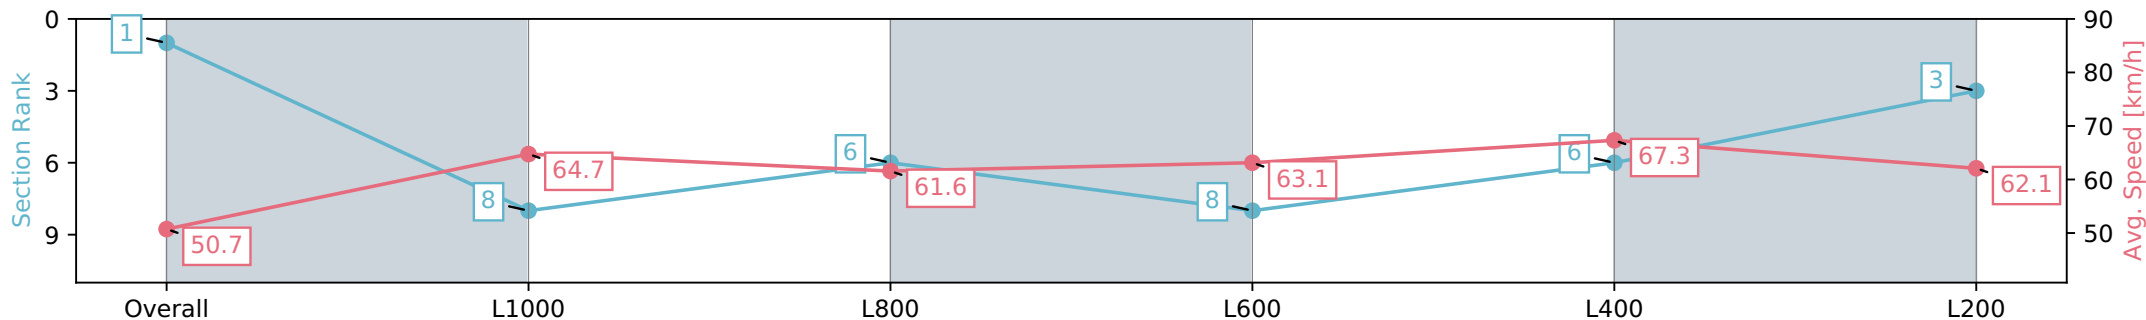

Horse/Jockey Name	BELLATRIX STAR
Finish Rank	1
Fastest Section	0:10.70 (L400)
Top Speed [km/h] (Section)	69.0 (L400)
Race State	Finished

Pukekohe Park NZ - Professional
Race 3: SKYCITY ECLIPSE STAKES - 1200m
01 January 2024 - 1:20PM
Track Rating: Heavy 8, Weather: Overcast, Rail Position: +3m

Section	Overall	L1000	L800	L600	L400	L200
Section Times	1:11.07 [1] (0:14.20)	0:56.87 [8] (0:11.14)	0:45.73 [6] (0:11.92)	0:33.81 [8] (0:11.53)	0:22.28 [6] (0:10.70)	0:11.57 [3] (0:11.57)
Average Speed [km/h]	50.7	64.7	61.6	63.1	67.3	62.1
Top Speed [km/h]	65.4	66.1	63.8	66.4	69.0	65.1
Avg. Dist. to Rail [m]	1.8	0.9	3.3	3.5	8.3	10.7
Avg. Stride Freq. [Hz]	2.3	2.4	2.4	2.4	2.5	2.4
Avg. Stride Length [m]	6.1	7.5	7.3	7.4	7.5	7.3

Report Created: Mon 01 January 2024 11:31:47 GMT+11 (Note: Timing is based on positional data)

- [ ] Ranking at each section and finish
- -.-.- No data available at this section
- NA No data available