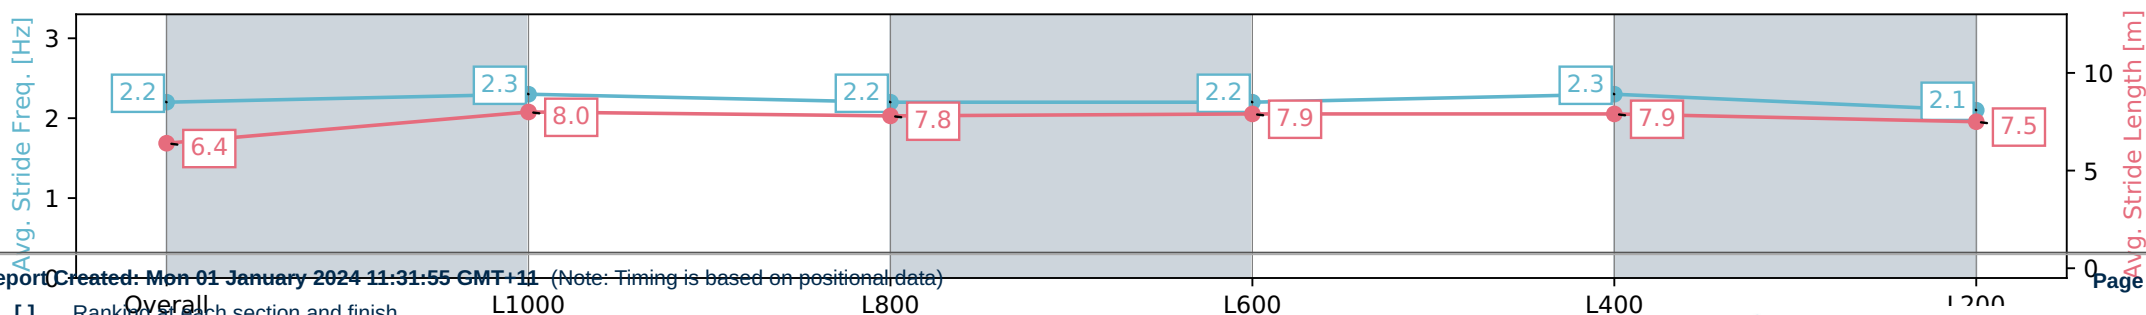

Horse/Jockey Name	SO NAIVE
Finish Rank	4
Fastest Section	0:10.89 (L1000)
Top Speed [km/h] (Section)	69.7 (L1000)
Race State	Finished

Pukekohe Park NZ - Professional
Race 3: SKYCITY ECLIPSE STAKES - 1200m
01 January 2024 - 1:20PM
Track Rating: Heavy 8, Weather: Overcast, Rail Position: +3m

Section	Overall	L1000	L800	L600	L400	L200
Section Times	1:12.49 [4] (0:13.90)	0:58.59 [5] (0:10.89)	0:47.70 [1] (0:11.92)	0:35.78 [2] (0:11.83)	0:23.95 [2] (0:11.30)	0:12.65 [4] (0:12.65)
Average Speed [km/h]	51.6	67.5	61.8	61.5	63.8	57.0
Top Speed [km/h]	68.9	69.7	65.5	65.1	65.9	61.0
Avg. Dist. to Rail [m]	5.7	3.1	4.0	4.1	6.2	6.2
Avg. Stride Freq. [Hz]	2.2	2.3	2.2	2.2	2.3	2.1
Avg. Stride Length [m]	6.4	8.0	7.8	7.9	7.9	7.5

Report Created: Mon 01 January 2024 11:31:55 GMT+11 (Note: Timing is based on positional data)

- [ ] Ranking at each section and finish
- -.-.- No data available at this section
- NA No data available