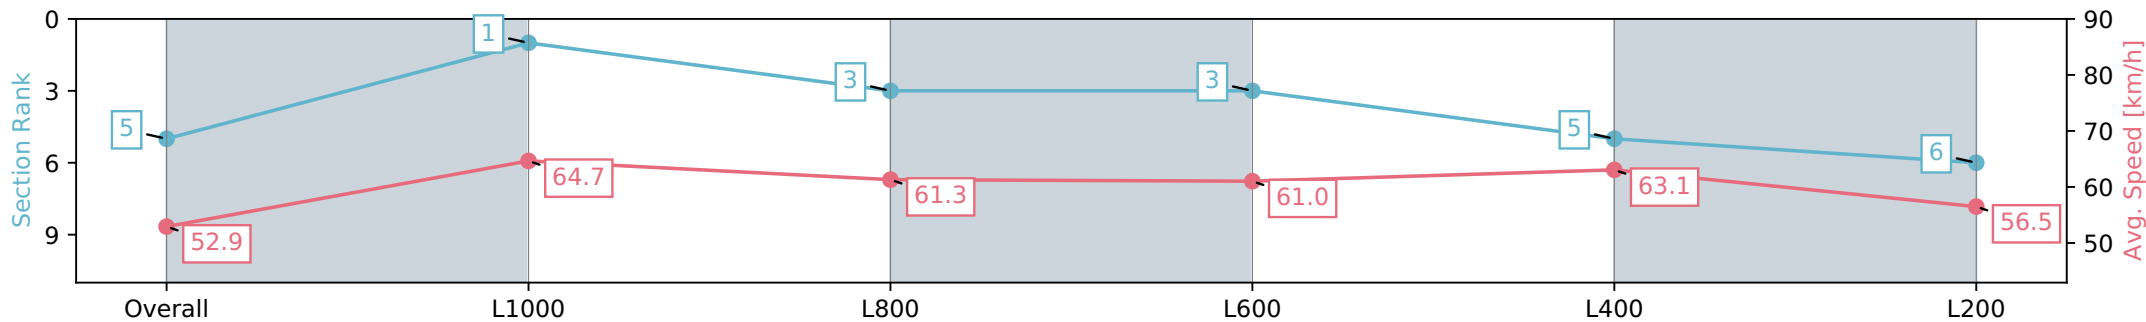

Horse/Jockey Name	FORCE OF LAW
Finish Rank	5
Fastest Section	0:11.25 (L1000)
Top Speed [km/h] (Section)	67.2 (L1000)
Race State	Finished

Pukekohe Park NZ - Professional
Race 3: SKYCITY ECLIPSE STAKES - 1200m
01 January 2024 - 1:20PM
Track Rating: Heavy 8, Weather: Overcast, Rail Position: +3m

Section	Overall	L1000	L800	L600	L400	L200
Section Times	1:12.90 [5] (0:13.63)	0:59.27 [1] (0:11.25)	0:48.02 [3] (0:11.91)	0:36.11 [3] (0:11.95)	0:24.16 [5] (0:11.46)	0:12.70 [6] (0:12.70)
Average Speed [km/h]	52.9	64.7	61.3	61.0	63.1	56.5
Top Speed [km/h]	66.6	67.2	62.6	63.1	65.1	60.8
Avg. Dist. to Rail [m]	0.4	2.2	2.8	3.4	2.7	3.3
Avg. Stride Freq. [Hz]	2.4	2.5	2.4	2.4	2.5	2.3
Avg. Stride Length [m]	6.2	7.2	7.0	7.1	7.1	6.8

Report Created: Mon 01 January 2024 11:31:57 GMT+11 (Note: Timing is based on positional data)

- [ ] Ranking at each section and finish
- -.-.- No data available at this section
- NA No data available