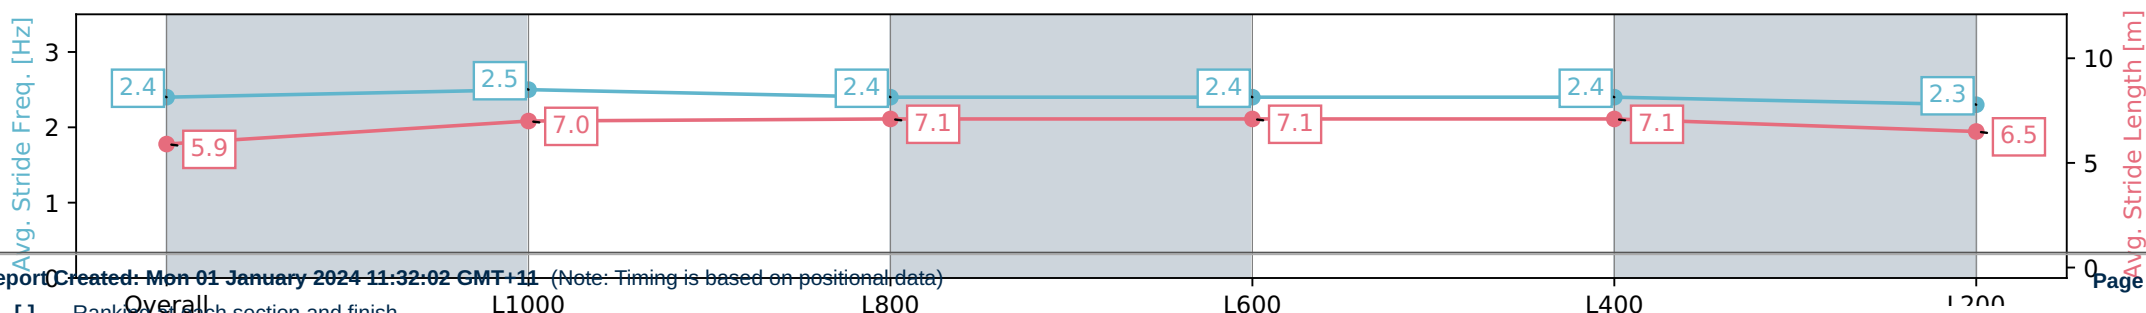

Report Created: Mon 01 January 2024 11:32:00 GMT+11 (Note: Timing is based on positional data)

- [ ] Ranking at each section and finish
- .-.- No data available at this section
- NA No data available

Horse/Jockey Name	SKYMAX
Finish Rank	7
Fastest Section	0:11.28 (L1000)
Top Speed [km/h] (Section)	67.3 (Overall)
Race State	Finished

Pukekohe Park NZ - Professional  
 Race 3: SKYCITY ECLIPSE STAKES - 1200m  
 01 January 2024 - 1:20PM  
 Track Rating: Heavy 8, Weather: Overcast, Rail Position: +3m

Section	Overall	L1000	L800	L600	L400	L200
Section Times	1:14.17 [7] (0:14.10)	1:00.07 [7] (0:11.28)	0:48.78 [8] (0:11.79)	0:36.99 [6] (0:11.81)	0:25.18 [7] (0:11.73)	0:13.45 [7] (0:13.45)
Average Speed [km/h]	51.1	63.9	61.8	61.7	61.3	53.6
Top Speed [km/h]	67.3	66.6	63.7	64.8	64.8	58.7
Avg. Dist. to Rail [m]	2.5	0.8	1.5	4.3	6.2	3.2
Avg. Stride Freq. [Hz]	2.4	2.5	2.4	2.4	2.4	2.3
Avg. Stride Length [m]	5.9	7.0	7.1	7.1	7.1	6.5