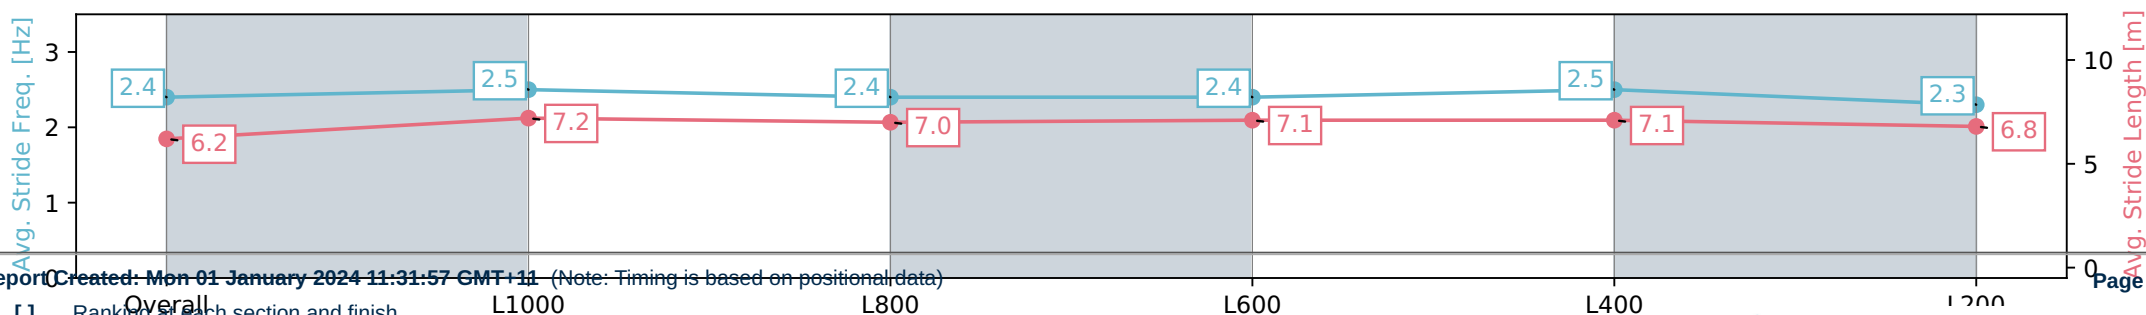

Horse/Jockey Name	FORCE OF LAW
Finish Rank	5
Fastest Section	0:11.25 (L1000)
Top Speed [km/h] (Section)	67.2 (L1000)
Race State	Finished

Pukekohe Park NZ - Professional
Race 3: SKYCITY ECLIPSE STAKES - 1200m
01 January 2024 - 1:20PM
Track Rating: Heavy 8, Weather: Overcast, Rail Position: +3m

Section	Overall	L1000	L800	L600	L400	L200
Section Times	1:12.90 [5] (0:13.63)	0:59.27 [1] (0:11.25)	0:48.02 [3] (0:11.91)	0:36.11 [3] (0:11.95)	0:24.16 [5] (0:11.46)	0:12.70 [6] (0:12.70)
Average Speed [km/h]	52.9	64.7	61.3	61.0	63.1	56.5
Top Speed [km/h]	66.6	67.2	62.6	63.1	65.1	60.8
Avg. Dist. to Rail [m]	0.4	2.2	2.8	3.4	2.7	3.3
Avg. Stride Freq. [Hz]	2.4	2.5	2.4	2.4	2.5	2.3
Avg. Stride Length [m]	6.2	7.2	7.0	7.1	7.1	6.8

Report Created: Mon 01 January 2024 11:31:57 GMT+11 (Note: Timing is based on positional data)

- [ ] Ranking at each section and finish
- -.-.- No data available at this section
- NA No data available