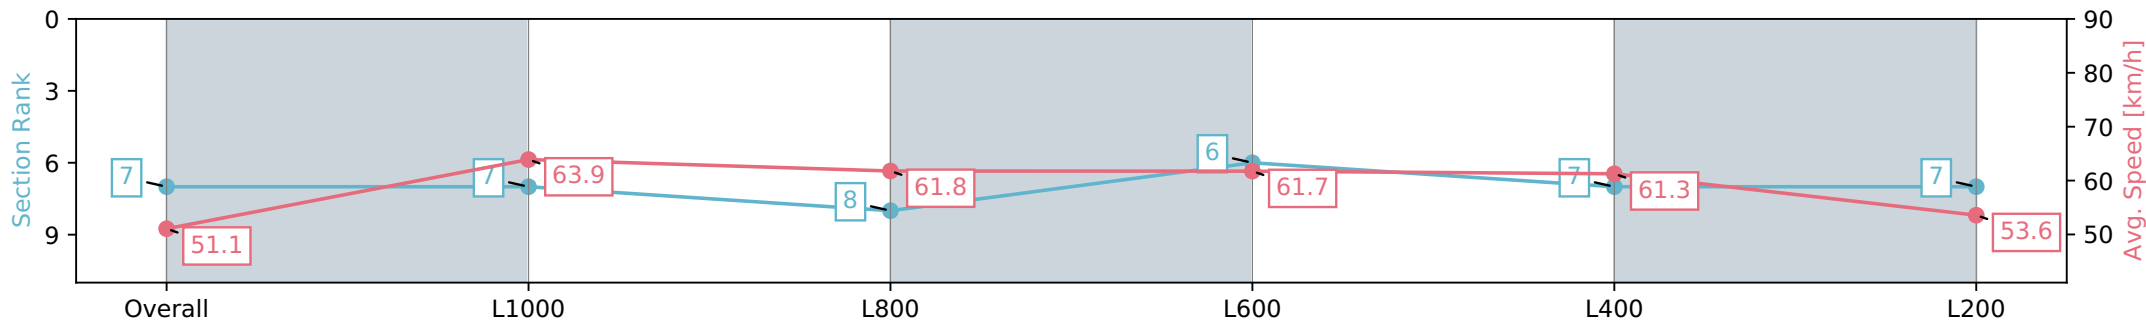

Report Created: Mon 01 January 2024 11:32:00 GMT+11 (Note: Timing is based on positional data)

- [ ] Ranking at each section and finish
- .-.- No data available at this section
- NA No data available

Horse/Jockey Name	SKYMAX
Finish Rank	7
Fastest Section	0:11.28 (L1000)
Top Speed [km/h] (Section)	67.3 (Overall)
Race State	Finished

Pukekohe Park NZ - Professional  
 Race 3: SKYCITY ECLIPSE STAKES - 1200m  
 01 January 2024 - 1:20PM  
 Track Rating: Heavy 8, Weather: Overcast, Rail Position: +3m

Section	Overall	L1000	L800	L600	L400	L200
Section Times	1:14.17 [7] (0:14.10)	1:00.07 [7] (0:11.28)	0:48.78 [8] (0:11.79)	0:36.99 [6] (0:11.81)	0:25.18 [7] (0:11.73)	0:13.45 [7] (0:13.45)
Average Speed [km/h]	51.1	63.9	61.8	61.7	61.3	53.6
Top Speed [km/h]	67.3	66.6	63.7	64.8	64.8	58.7
Avg. Dist. to Rail [m]	2.5	0.8	1.5	4.3	6.2	3.2
Avg. Stride Freq. [Hz]	2.4	2.5	2.4	2.4	2.4	2.3
Avg. Stride Length [m]	5.9	7.0	7.1	7.1	7.1	6.5