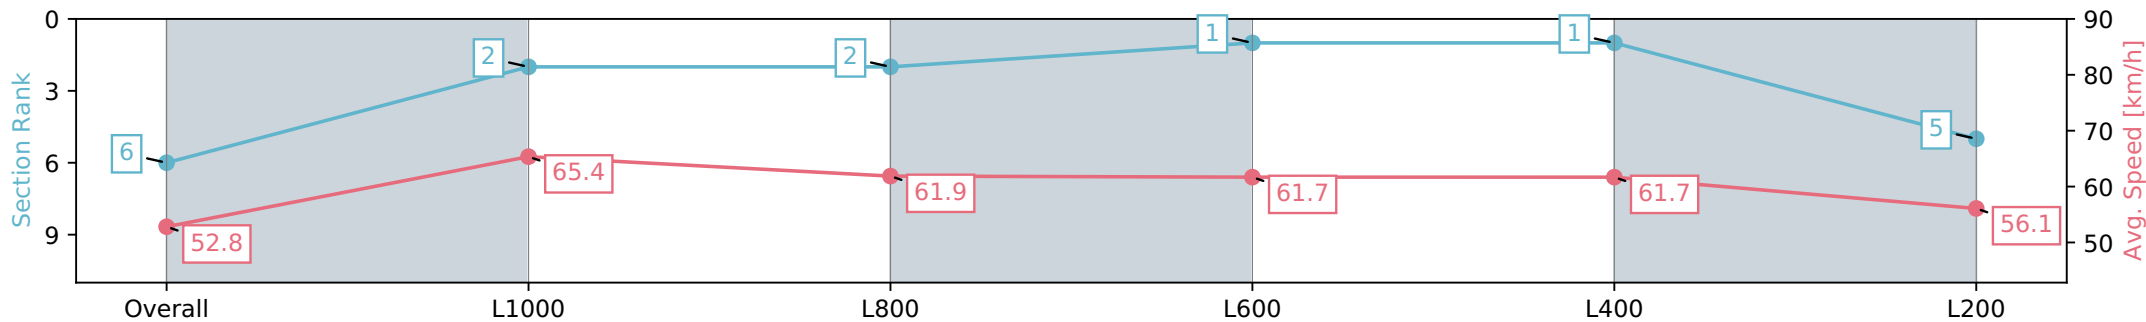

Report Created: Mon 01 January 2024 11:31:57 GMT+11 (Note: Timing is based on positional data)

- [ ] Ranking at each section and finish
- .-.- No data available at this section
- NA No data available

Horse/Jockey Name	LOTUS
Finish Rank	6
Fastest Section	0:11.20 (L1000)
Top Speed [km/h] (Section)	69.3 (L1000)
Race State	Finished

Pukekohe Park NZ - Professional  
 Race 3: SKYCITY ECLIPSE STAKES - 1200m  
 01 January 2024 - 1:20PM  
 Track Rating: Heavy 8, Weather: Overcast, Rail Position: +3m

Section	Overall	L1000	L800	L600	L400	L200
Section Times	1:12.98 [6] (0:13.67)	0:59.31 [2] (0:11.20)	0:48.11 [2] (0:11.78)	0:36.33 [1] (0:11.79)	0:24.54 [1] (0:11.66)	0:12.88 [5] (0:12.88)
Average Speed [km/h]	52.8	65.4	61.9	61.7	61.7	56.1
Top Speed [km/h]	68.4	69.3	64.3	64.2	63.9	58.6
Avg. Dist. to Rail [m]	4.7	3.0	2.5	3.2	6.3	8.1
Avg. Stride Freq. [Hz]	2.5	2.5	2.4	2.5	2.5	2.3
Avg. Stride Length [m]	5.9	7.1	7.0	7.0	6.8	6.6