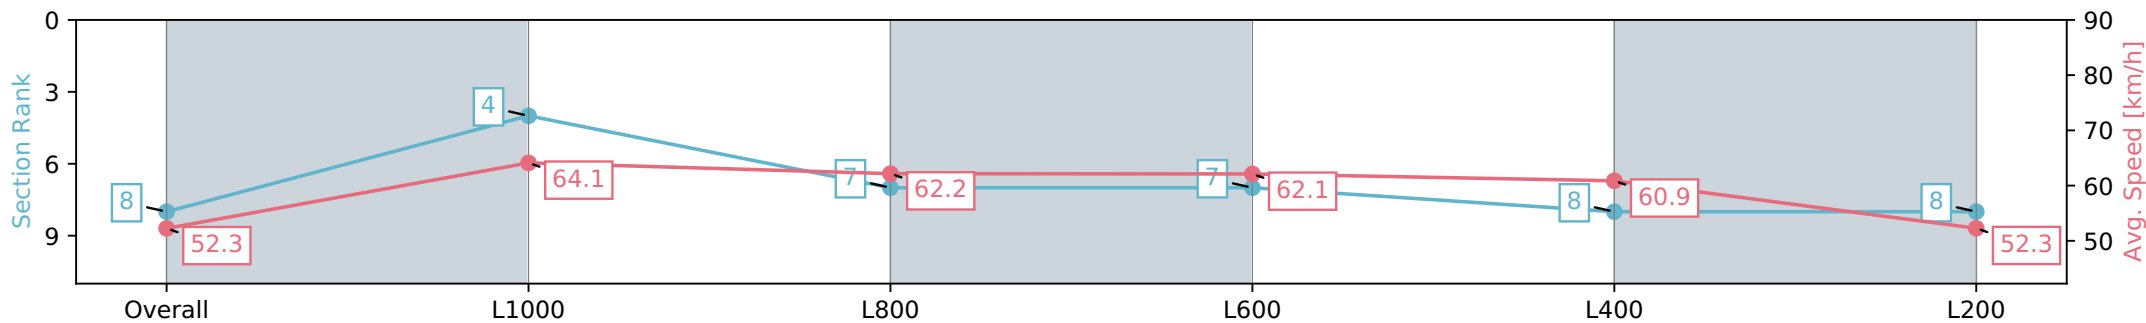

Pukekohe Park NZ - Professional  
 Race 3: SKYCITY ECLIPSE STAKES - 1200m  
 01 January 2024 - 1:20PM  
 Track Rating: Heavy 8, Weather: Overcast, Rail Position: +3m

Section	Overall	L1000	L800	L600	L400	L200
Section Times	1:14.17 [7] (0:14.10)	1:00.07 [7] (0:11.28)	0:48.78 [8] (0:11.79)	0:36.99 [6] (0:11.81)	0:25.18 [7] (0:11.73)	0:13.45 [7] (0:13.45)
Average Speed [km/h]	51.1	63.9	61.8	61.7	61.3	53.6
Top Speed [km/h]	67.3	66.6	63.7	64.8	64.8	58.7
Avg. Dist. to Rail [m]	2.5	0.8	1.5	4.3	6.2	3.2
Avg. Stride Freq. [Hz]	2.4	2.5	2.4	2.4	2.4	2.3
Avg. Stride Length [m]	5.9	7.0	7.1	7.1	7.1	6.5

Report Created: Mon 01 January 2024 11:32:02 GMT+11 (Note: Timing is based on positional data)

- [ ] Ranking at each section and finish
- .-.- No data available at this section
- NA No data available

Horse/Jockey Name	MONTANA BAY
Finish Rank	8
Fastest Section	0:11.51 (L1000)
Top Speed [km/h] (Section)	66.7 (Overall)
Race State	Finished

Pukekohe Park NZ - Professional  
 Race 3: SKYCITY ECLIPSE STAKES - 1200m  
 01 January 2024 - 1:20PM  
 Track Rating: Heavy 8, Weather: Overcast, Rail Position: +3m

Section	Overall	L1000	L800	L600	L400	L200
Section Times	1:14.67 [8] (0:13.83)	1:00.84 [4] (0:11.51)	0:49.33 [7] (0:11.90)	0:37.43 [7] (0:11.83)	0:25.60 [8] (0:11.85)	0:13.75 [8] (0:13.75)
Average Speed [km/h]	52.3	64.1	62.2	62.1	60.9	52.3
Top Speed [km/h]	66.7	66.5	63.2	64.3	64.0	56.8
Avg. Dist. to Rail [m]	5.9	4.5	4.6	6.1	9.2	5.6
Avg. Stride Freq. [Hz]	2.2	2.3	2.3	2.3	2.2	2.1
Avg. Stride Length [m]	6.5	7.7	7.7	7.6	7.5	6.8