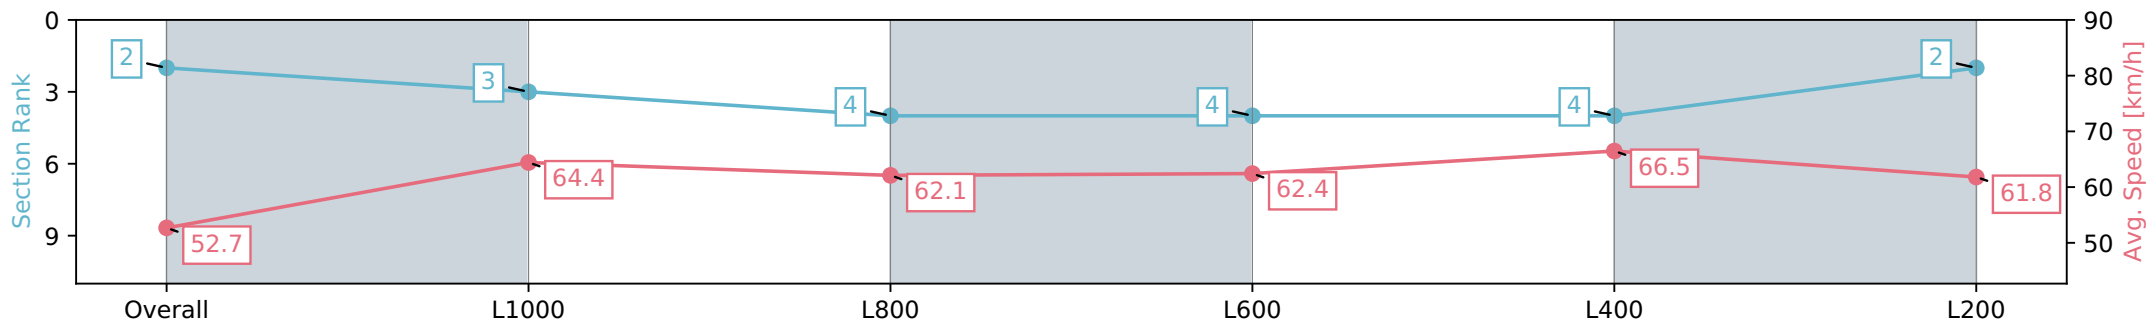

Horse/Jockey Name	MOVE TO STRIKE
Finish Rank	2
Fastest Section	0:10.84 (L400)
Top Speed [km/h] (Section)	67.5 (L400)
Race State	Finished

AUCKLAND
THOROUGHBRED
RACING
SINCE 1874

Pukekohe Park NZ - Professional
Race 3: SKYCITY ECLIPSE STAKES - 1200m
01 January 2024 - 1:20PM
Track Rating: Heavy 8, Weather: Overcast, Rail Position: +3m

PUKEKOHE
PARK

Section	Overall	L1000	L800	L600	L400	L200
Section Times	1:11.11 [2] (0:13.68)	0:57.43 [3] (0:11.36)	0:46.07 [4] (0:11.88)	0:34.19 [4] (0:11.72)	0:22.47 [4] (0:10.84)	0:11.63 [2] (0:11.63)
Average Speed [km/h]	52.7	64.4	62.1	62.4	66.5	61.8
Top Speed [km/h]	66.5	66.7	63.7	66.7	67.5	65.6
Avg. Dist. to Rail [m]	3.7	3.2	4.1	4.7	7.7	9.1
Avg. Stride Freq. [Hz]	2.4	2.4	2.3	2.3	2.4	2.3
Avg. Stride Length [m]	6.0	7.5	7.5	7.6	7.7	7.4

Report Created: Mon 01 January 2024 11:31:50 GMT+11 (Note: Timing is based on positional data)

- [ ] Ranking at each section and finish
- -.-.- No data available at this section
- NA No data available