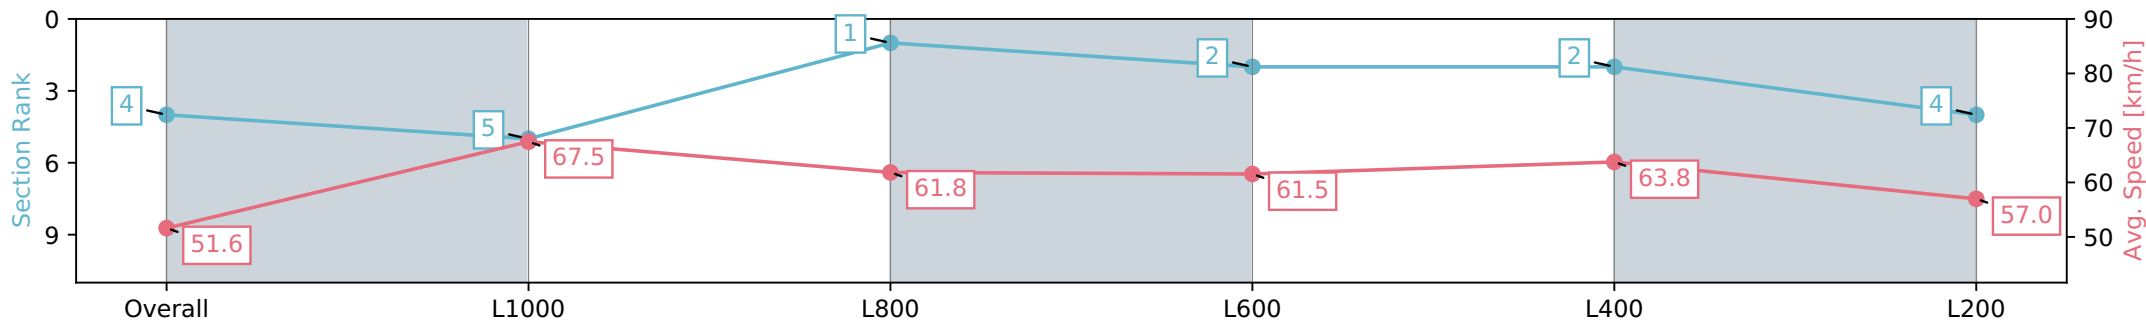

Horse/Jockey Name	SO NAIVE
Finish Rank	4
Fastest Section	0:10.89 (L1000)
Top Speed [km/h] (Section)	69.7 (L1000)
Race State	Finished

Pukekohe Park NZ - Professional
Race 3: SKYCITY ECLIPSE STAKES - 1200m
01 January 2024 - 1:20PM
Track Rating: Heavy 8, Weather: Overcast, Rail Position: +3m

Section	Overall	L1000	L800	L600	L400	L200
Section Times	1:12.49 [4] (0:13.90)	0:58.59 [5] (0:10.89)	0:47.70 [1] (0:11.92)	0:35.78 [2] (0:11.83)	0:23.95 [2] (0:11.30)	0:12.65 [4] (0:12.65)
Average Speed [km/h]	51.6	67.5	61.8	61.5	63.8	57.0
Top Speed [km/h]	68.9	69.7	65.5	65.1	65.9	61.0
Avg. Dist. to Rail [m]	5.7	3.1	4.0	4.1	6.2	6.2
Avg. Stride Freq. [Hz]	2.2	2.3	2.2	2.2	2.3	2.1
Avg. Stride Length [m]	6.4	8.0	7.8	7.9	7.9	7.5

Report Created: Mon 01 January 2024 11:31:55 GMT+11 (Note: Timing is based on positional data)

- [ ] Ranking at each section and finish
- -.-.- No data available at this section
- NA No data available