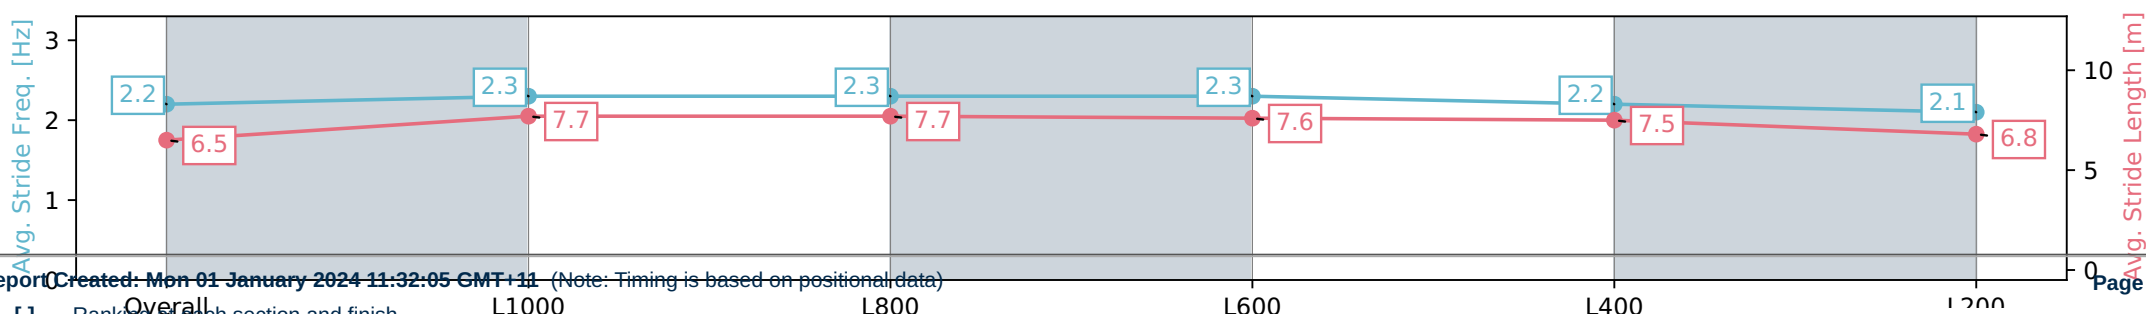

Pukekohe Park NZ - Professional  
 Race 3: SKYCITY ECLIPSE STAKES - 1200m  
 01 January 2024 - 1:20PM  
 Track Rating: Heavy 8, Weather: Overcast, Rail Position: +3m

Section	Overall	L1000	L800	L600	L400	L200
Section Times	1:14.17 [7] (0:14.10)	1:00.07 [7] (0:11.28)	0:48.78 [8] (0:11.79)	0:36.99 [6] (0:11.81)	0:25.18 [7] (0:11.73)	0:13.45 [7] (0:13.45)
Average Speed [km/h]	51.1	63.9	61.8	61.7	61.3	53.6
Top Speed [km/h]	67.3	66.6	63.7	64.8	64.8	58.7
Avg. Dist. to Rail [m]	2.5	0.8	1.5	4.3	6.2	3.2
Avg. Stride Freq. [Hz]	2.4	2.5	2.4	2.4	2.4	2.3
Avg. Stride Length [m]	5.9	7.0	7.1	7.1	7.1	6.5

Report Created: Mon 01 January 2024 11:32:02 GMT+11 (Note: Timing is based on positional data)

- [ ] Ranking at each section and finish
- .-.- No data available at this section
- NA No data available

Horse/Jockey Name	MONTANA BAY
Finish Rank	8
Fastest Section	0:11.51 (L1000)
Top Speed [km/h] (Section)	66.7 (Overall)
Race State	Finished

Pukekohe Park NZ - Professional  
 Race 3: SKYCITY ECLIPSE STAKES - 1200m  
 01 January 2024 - 1:20PM  
 Track Rating: Heavy 8, Weather: Overcast, Rail Position: +3m

Section	Overall	L1000	L800	L600	L400	L200
Section Times	1:14.67 [8] (0:13.83)	1:00.84 [4] (0:11.51)	0:49.33 [7] (0:11.90)	0:37.43 [7] (0:11.83)	0:25.60 [8] (0:11.85)	0:13.75 [8] (0:13.75)
Average Speed [km/h]	52.3	64.1	62.2	62.1	60.9	52.3
Top Speed [km/h]	66.7	66.5	63.2	64.3	64.0	56.8
Avg. Dist. to Rail [m]	5.9	4.5	4.6	6.1	9.2	5.6
Avg. Stride Freq. [Hz]	2.2	2.3	2.3	2.3	2.2	2.1
Avg. Stride Length [m]	6.5	7.7	7.7	7.6	7.5	6.8