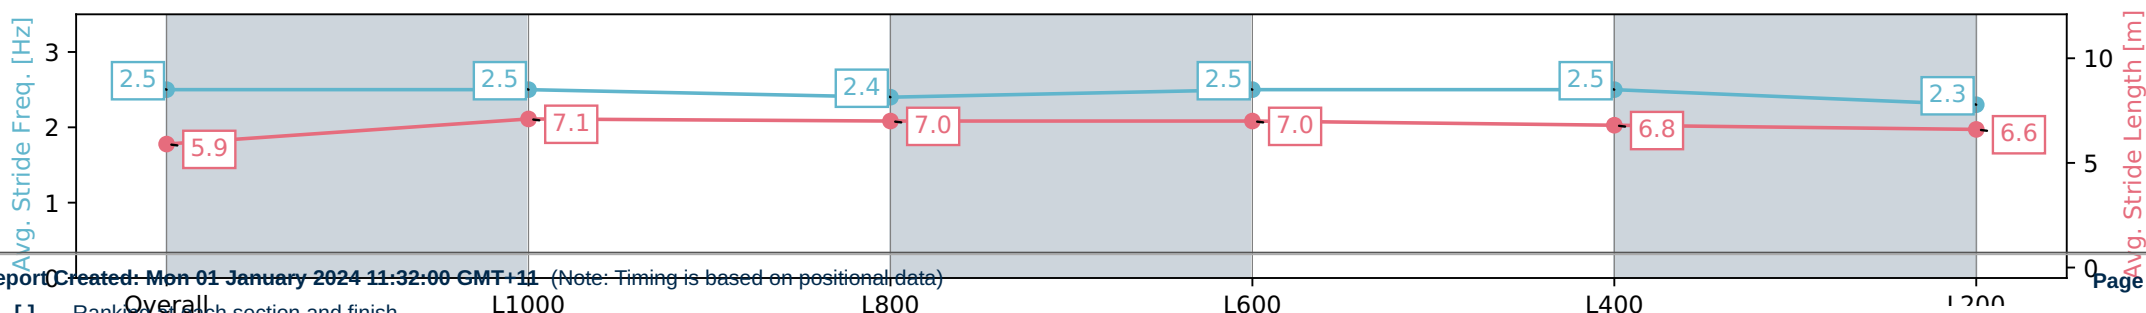

Report Created: Mon 01 January 2024 11:31:57 GMT+11 (Note: Timing is based on positional data)

- [ ] Ranking at each section and finish
- .-.- No data available at this section
- NA No data available

Horse/Jockey Name	LOTUS
Finish Rank	6
Fastest Section	0:11.20 (L1000)
Top Speed [km/h] (Section)	69.3 (L1000)
Race State	Finished

Pukekohe Park NZ - Professional  
 Race 3: SKYCITY ECLIPSE STAKES - 1200m  
 01 January 2024 - 1:20PM  
 Track Rating: Heavy 8, Weather: Overcast, Rail Position: +3m

Section	Overall	L1000	L800	L600	L400	L200
Section Times	1:12.98 [6] (0:13.67)	0:59.31 [2] (0:11.20)	0:48.11 [2] (0:11.78)	0:36.33 [1] (0:11.79)	0:24.54 [1] (0:11.66)	0:12.88 [5] (0:12.88)
Average Speed [km/h]	52.8	65.4	61.9	61.7	61.7	56.1
Top Speed [km/h]	68.4	69.3	64.3	64.2	63.9	58.6
Avg. Dist. to Rail [m]	4.7	3.0	2.5	3.2	6.3	8.1
Avg. Stride Freq. [Hz]	2.5	2.5	2.4	2.5	2.5	2.3
Avg. Stride Length [m]	5.9	7.1	7.0	7.0	6.8	6.6