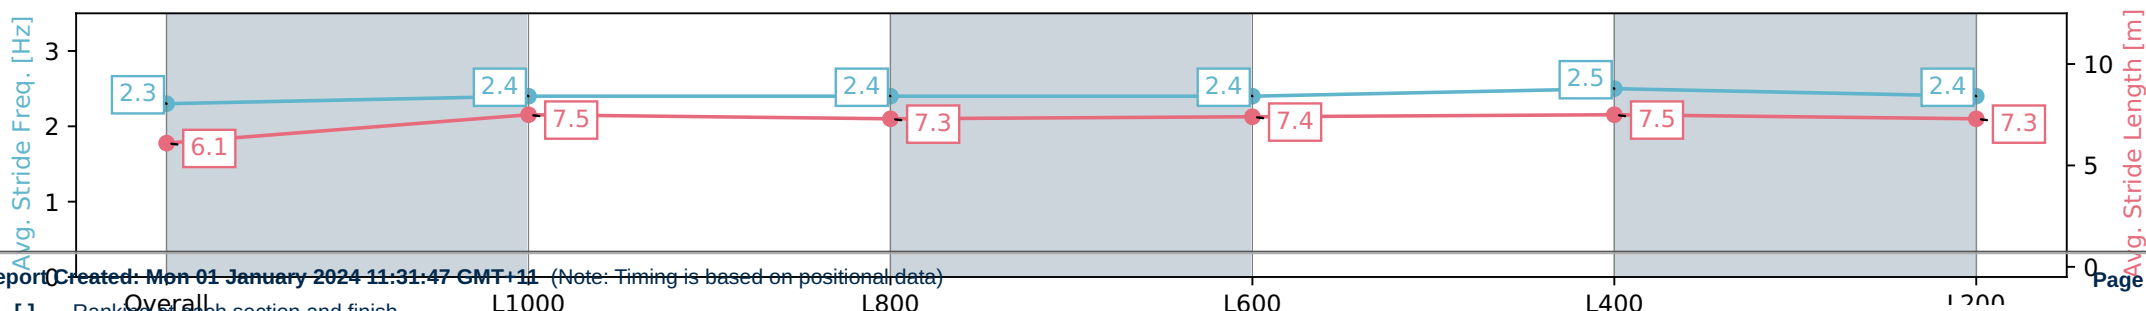

Horse/Jockey Name	BELLATRIX STAR
Finish Rank	1
Fastest Section	0:10.70 (L400)
Top Speed [km/h] (Section)	69.0 (L400)
Race State	Finished

Pukekohe Park NZ - Professional
Race 3: SKYCITY ECLIPSE STAKES - 1200m
01 January 2024 - 1:20PM
Track Rating: Heavy 8, Weather: Overcast, Rail Position: +3m

Section	Overall	L1000	L800	L600	L400	L200
Section Times	1:11.07 [1] (0:14.20)	0:56.87 [8] (0:11.14)	0:45.73 [6] (0:11.92)	0:33.81 [8] (0:11.53)	0:22.28 [6] (0:10.70)	0:11.57 [3] (0:11.57)
Average Speed [km/h]	50.7	64.7	61.6	63.1	67.3	62.1
Top Speed [km/h]	65.4	66.1	63.8	66.4	69.0	65.1
Avg. Dist. to Rail [m]	1.8	0.9	3.3	3.5	8.3	10.7
Avg. Stride Freq. [Hz]	2.3	2.4	2.4	2.4	2.5	2.4
Avg. Stride Length [m]	6.1	7.5	7.3	7.4	7.5	7.3

Report Created: Mon 01 January 2024 11:31:47 GMT+11 (Note: Timing is based on positional data)

- [ ] Ranking at each section and finish
- -.-.- No data available at this section
- NA No data available