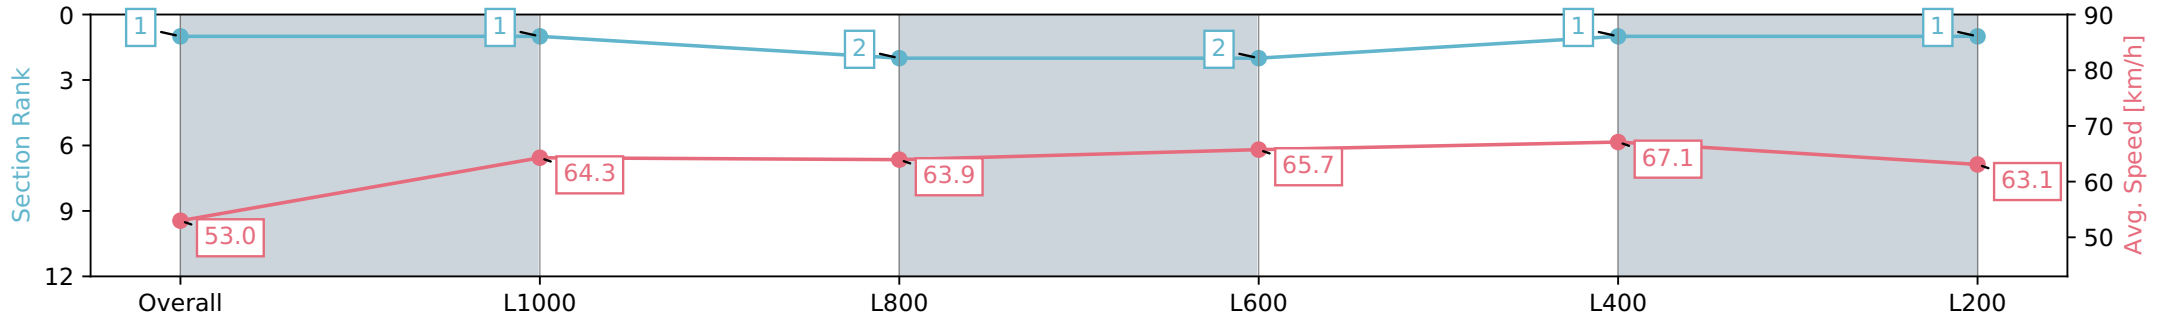

Scratched: Lady Maroal (#3), Desert Island (#6)

Horse/Jockey Name	SALONIUS
Finish Rank	1
Fastest Section Time (Section)	0:10.74 (L400)
Top Speed [km/h] (Section)	68.2 (L400)
Race State	Finished

Pukekohe Park NZ - Professional
 Race 6: EL ROCA AT KARAKA 1200 - 1200m
 21 January 2024 - 3:32PM
 Track Rating: Good 3, Weather: Fine, Rail Position: +6m

Section	Overall	L1000	L800	L600	L400	L200
Section Times	1:09.28 [1] (0:13.61)	0:55.68 [1] (0:11.31)	0:44.37 [2] (0:11.26)	0:33.11 [2] (0:10.90)	0:22.21 [1] (0:10.74)	0:11.47 [1] (0:11.47)
Average Speed [km/h]	53.0	64.3	63.9	65.7	67.1	63.1
Top Speed [km/h]	66.1	65.1	64.7	67.9	68.2	65.3
Avg. Dist. to Rail [m]	3.7	1.2	0.5	1.0	0.4	1.2
Avg. Stride Freq. [Hz]	2.4	2.4	2.3	2.4	2.4	2.3
Avg. Stride Length [m]	6.0	7.5	7.5	7.5	7.5	7.3