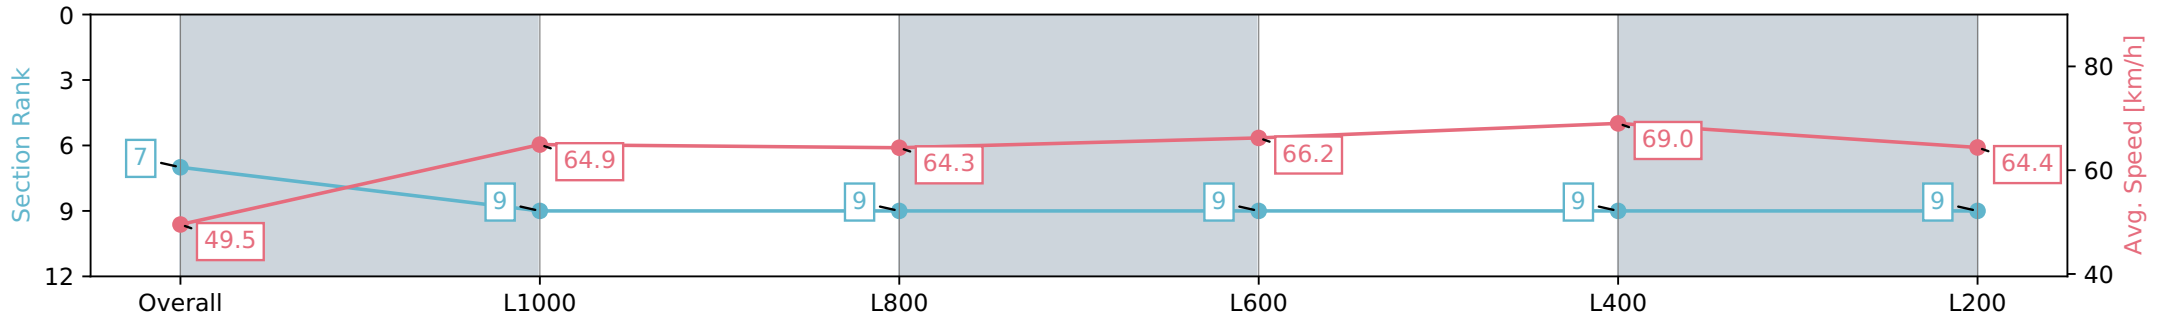

Horse/Jockey Name	SWERVE
Finish Rank	7
Fastest Section Time (Section)	0:10.44 (L400)
Top Speed [km/h] (Section)	69.7 (L400)
Race State	Finished

Pukekohe Park NZ - Professional
Race 6: EL ROCA AT KARAKA 1200 - 1200m
21 January 2024 - 3:32PM
Track Rating: Good 3, Weather: Fine, Rail Position: +6m

Section	Overall	L1000	L800	L600	L400	L200
Section Times	1:09.68 [7] (0:14.54)	0:55.14 [9] (0:11.16)	0:43.98 [9] (0:11.28)	0:32.70 [9] (0:11.01)	0:21.69 [9] (0:10.44)	0:11.25 [9] (0:11.25)
Average Speed [km/h]	49.5	64.9	64.3	66.2	69.0	64.4
Top Speed [km/h]	64.7	65.5	64.7	69.4	69.7	67.4
Avg. Dist. to Rail [m]	4.2	1.0	1.6	3.4	4.4	2.4
Avg. Stride Freq. [Hz]	2.3	2.4	2.4	2.4	2.5	2.4
Avg. Stride Length [m]	5.9	7.5	7.5	7.6	7.7	7.4

- [ ] Ranking at each section and finish
- -:-:- No data available at this section
- NA No data available