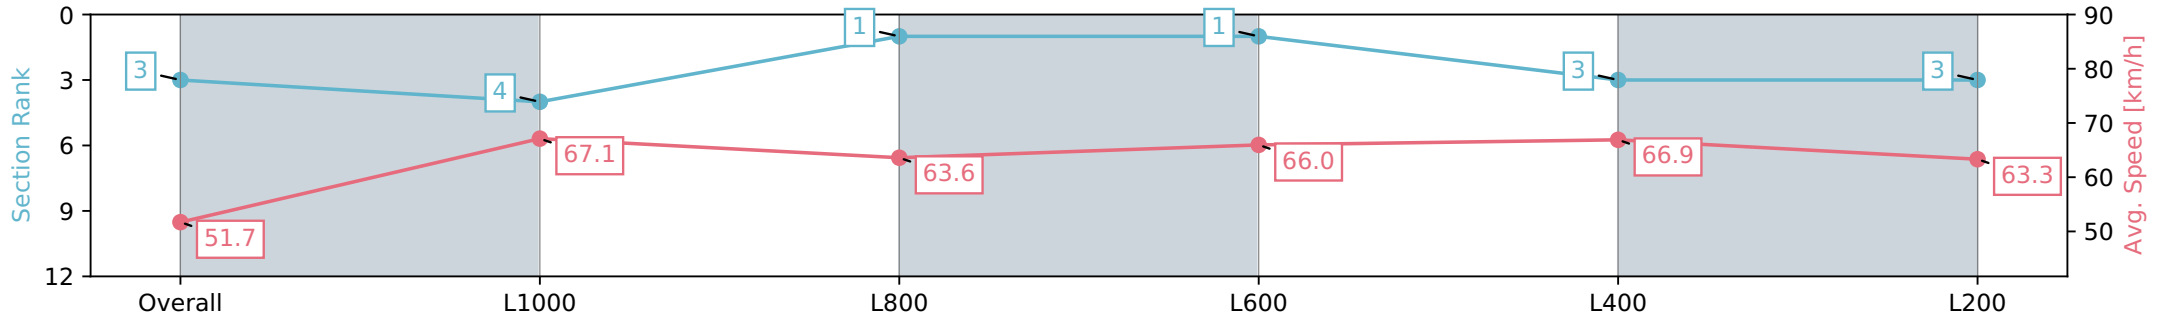

Horse/Jockey Name	CORNELIA
Finish Rank	3
Fastest Section Time (Section)	0:10.76 (L400)
Top Speed [km/h] (Section)	68.8 (L1000)
Race State	Finished

Pukekohe Park NZ - Professional
Race 6: EL ROCA AT KARAKA 1200 - 1200m
21 January 2024 - 3:32PM
Track Rating: Good 3, Weather: Fine, Rail Position: +6m

Section	Overall	L1000	L800	L600	L400	L200
Section Times	1:09.46 [3] (0:13.93)	0:55.53 [4] (0:10.82)	0:44.71 [1] (0:11.41)	0:33.30 [1] (0:11.10)	0:22.20 [3] (0:10.76)	0:11.44 [3] (0:11.44)
Average Speed [km/h]	51.7	67.1	63.6	66.0	66.9	63.3
Top Speed [km/h]	68.3	68.8	64.4	66.7	67.6	65.9
Avg. Dist. to Rail [m]	5.3	1.3	1.7	4.0	5.7	6.9
Avg. Stride Freq. [Hz]	2.3	2.5	2.4	2.4	2.4	2.3
Avg. Stride Length [m]	6.1	7.4	7.3	7.5	7.6	7.5

Report Created: Sun 21 January 2024 13:55:56 GMT+11 (Note: Timing is based on positional data)

- [ ] Ranking at each section and finish
- -:-:- No data available at this section
- NA No data available