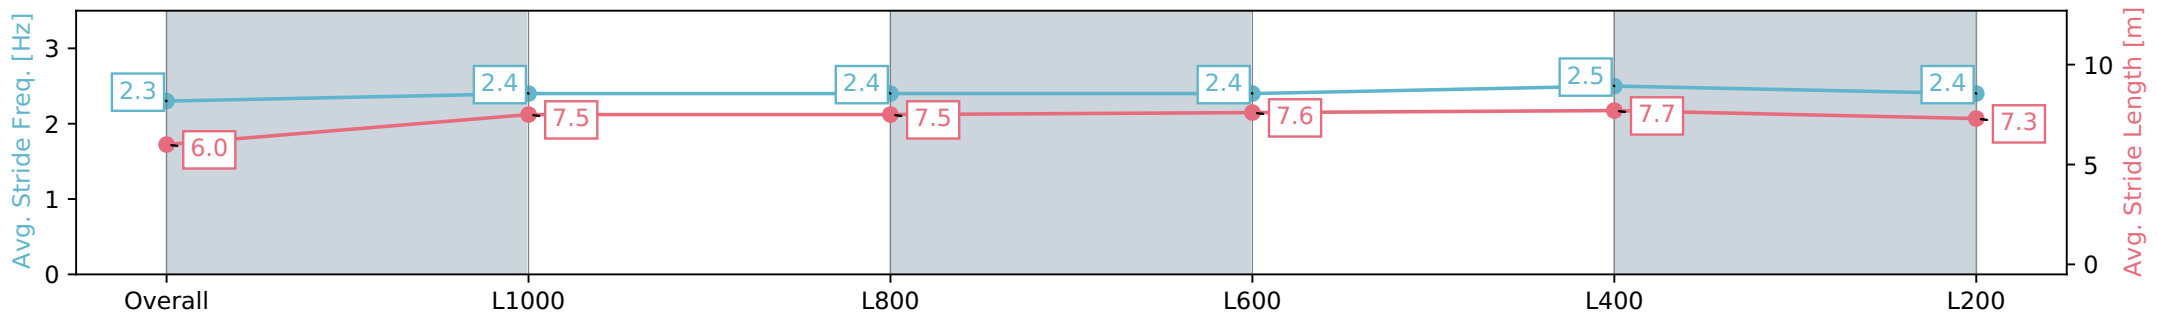

Horse/Jockey Name	MISS SOLITAIRE
Finish Rank	4
Fastest Section Time (Section)	0:10.44 (L400)
Top Speed [km/h] (Section)	70.9 (L400)
Race State	Finished

Pukekohe Park NZ - Professional
Race 6: EL ROCA AT KARAKA 1200 - 1200m
21 January 2024 - 3:32PM
Track Rating: Good 3, Weather: Fine, Rail Position: +6m

Section	Overall	L1000	L800	L600	L400	L200
Section Times	1:09.50 [4] (0:14.35)	0:55.15 [8] (0:11.06)	0:44.09 [7] (0:11.38)	0:32.71 [7] (0:10.88)	0:21.83 [7] (0:10.44)	0:11.39 [5] (0:11.39)
Average Speed [km/h]	50.2	65.2	63.8	66.6	69.1	63.6
Top Speed [km/h]	65.8	66.2	64.9	70.1	70.9	66.6
Avg. Dist. to Rail [m]	2.1	0.5	1.2	2.2	4.6	3.6
Avg. Stride Freq. [Hz]	2.3	2.4	2.4	2.4	2.5	2.4
Avg. Stride Length [m]	6.0	7.5	7.5	7.6	7.7	7.3

Report Created: Sun 21 January 2024 13:55:58 GMT+11 (Note: Timing is based on positional data)

- [ ] Ranking at each section and finish
- -:-:- No data available at this section
- NA No data available