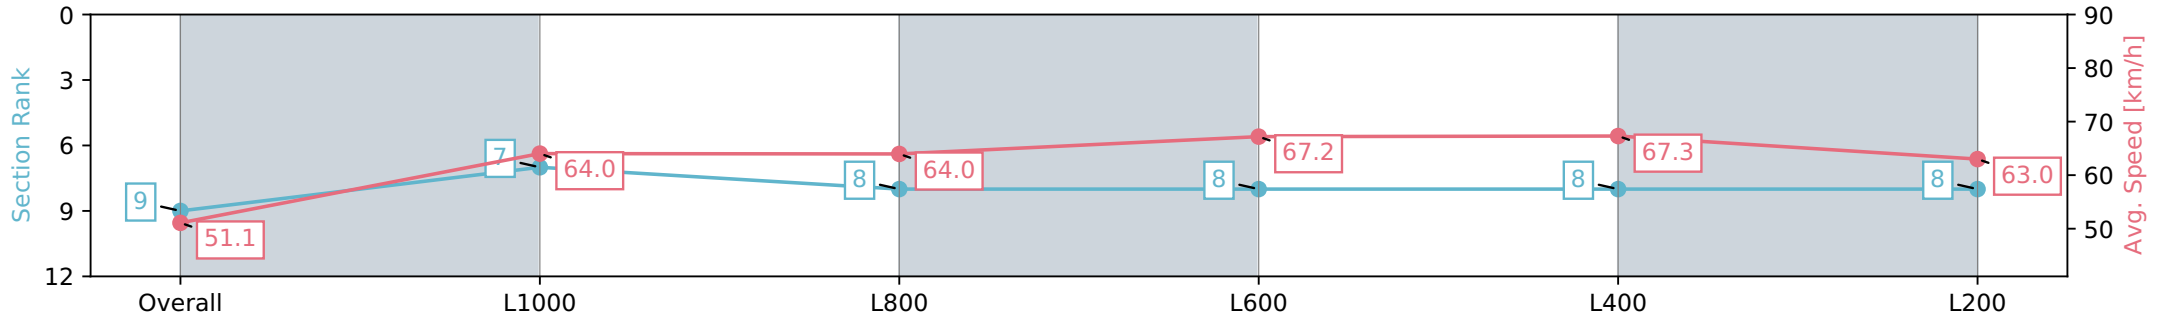

- [] Ranking at each section and finish
- :-:- No data available at this section
- NA No data available

Horse/Jockey Name	DON'T LOOK ETHEL
Finish Rank	9
Fastest Section Time (Section)	0:10.70 (L400)
Top Speed [km/h] (Section)	69.7 (L600)
Race State	Finished

Pukekohe Park NZ - Professional
 Race 6: EL ROCA AT KARAKA 1200 - 1200m
 21 January 2024 - 3:32PM
 Track Rating: Good 3, Weather: Fine, Rail Position: +6m

Section	Overall	L1000	L800	L600	L400	L200
Section Times	1:09.91 [9] (0:14.12)	0:55.79 [7] (0:11.34)	0:44.45 [8] (0:11.47)	0:32.98 [8] (0:10.79)	0:22.19 [8] (0:10.70)	0:11.49 [8] (0:11.49)
Average Speed [km/h]	51.1	64.0	64.0	67.2	67.3	63.0
Top Speed [km/h]	64.9	66.5	66.9	69.7	69.6	65.2
Avg. Dist. to Rail [m]	3.1	1.6	3.0	2.6	5.0	4.1
Avg. Stride Freq. [Hz]	2.3	2.4	2.4	2.4	2.4	2.3
Avg. Stride Length [m]	6.2	7.3	7.5	7.7	7.7	7.5