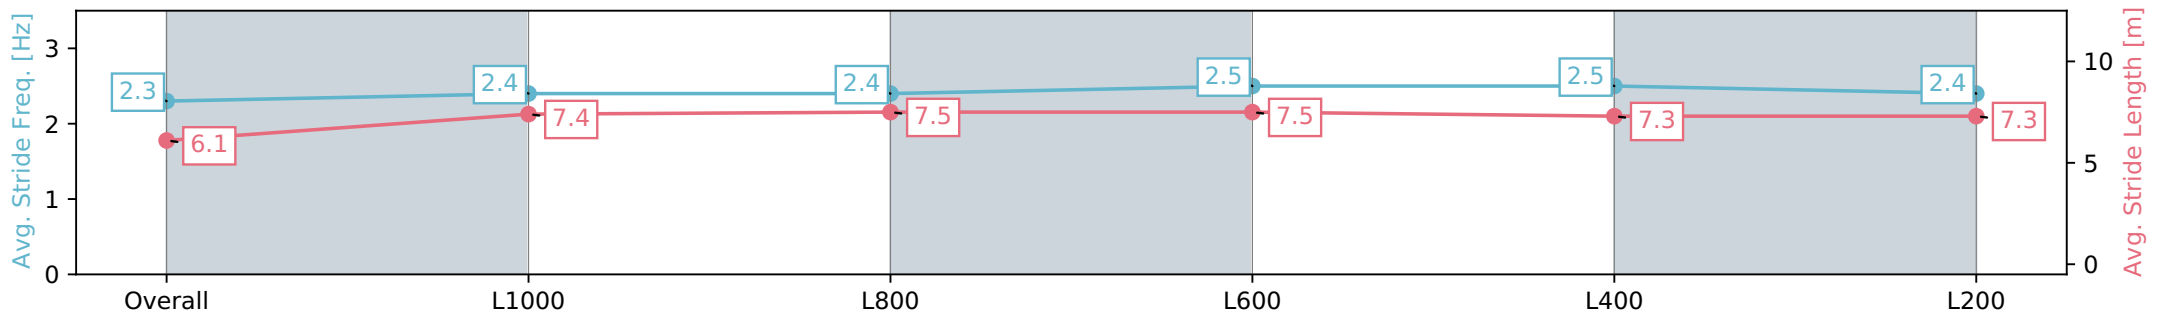

Horse/Jockey Name	SORELLA
Finish Rank	5
Fastest Section Time (Section)	0:10.75 (L400)
Top Speed [km/h] (Section)	69.6 (L400)
Race State	Finished

Pukekohe Park NZ - Professional
Race 6: EL ROCA AT KARAKA 1200 - 1200m
21 January 2024 - 3:32PM
Track Rating: Good 3, Weather: Fine, Rail Position: +6m

Section	Overall	L1000	L800	L600	L400	L200
Section Times	1:09.59 [5] (0:14.05)	0:55.54 [6] (0:11.20)	0:44.34 [5] (0:11.39)	0:32.95 [6] (0:10.86)	0:22.09 [6] (0:10.75)	0:11.34 [7] (0:11.34)
Average Speed [km/h]	51.1	65.1	64.6	67.1	67.0	63.9
Top Speed [km/h]	65.6	65.9	65.4	69.0	69.6	65.4
Avg. Dist. to Rail [m]	2.1	1.7	3.9	3.9	6.9	6.1
Avg. Stride Freq. [Hz]	2.3	2.4	2.4	2.5	2.5	2.4
Avg. Stride Length [m]	6.1	7.4	7.5	7.5	7.3	7.3

- [ ] Ranking at each section and finish
- -:-:- No data available at this section
- NA No data available