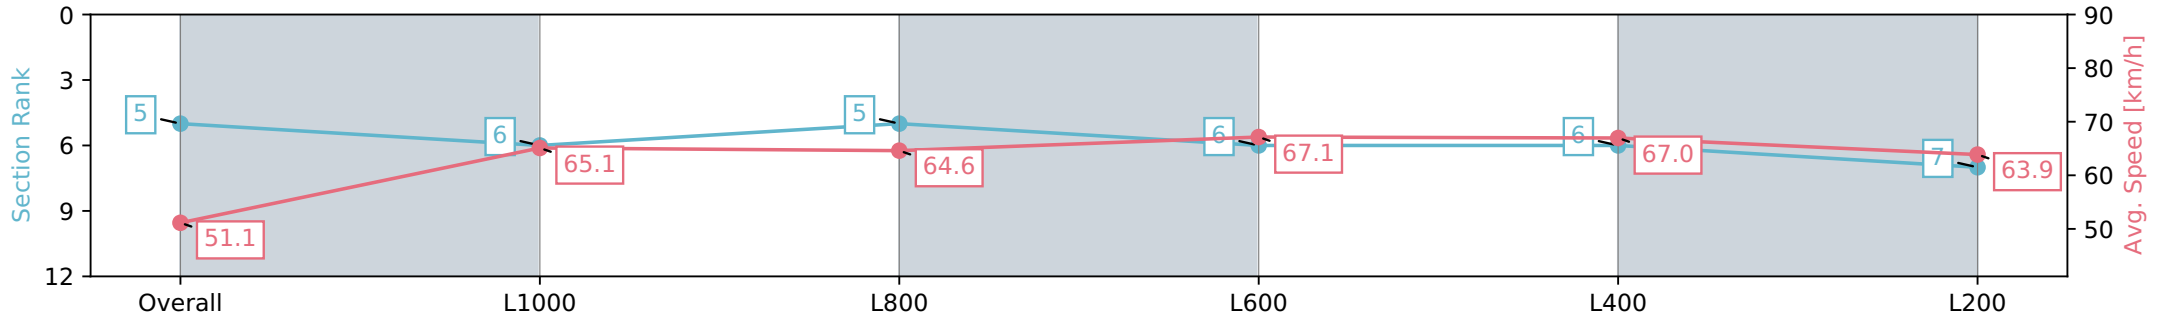

Horse/Jockey Name	SORELLA
Finish Rank	5
Fastest Section Time (Section)	0:10.75 (L400)
Top Speed [km/h] (Section)	69.6 (L400)
Race State	Finished

Pukekohe Park NZ - Professional
Race 6: EL ROCA AT KARAKA 1200 - 1200m
21 January 2024 - 3:32PM
Track Rating: Good 3, Weather: Fine, Rail Position: +6m

Section	Overall	L1000	L800	L600	L400	L200
Section Times	1:09.59 [5] (0:14.05)	0:55.54 [6] (0:11.20)	0:44.34 [5] (0:11.39)	0:32.95 [6] (0:10.86)	0:22.09 [6] (0:10.75)	0:11.34 [7] (0:11.34)
Average Speed [km/h]	51.1	65.1	64.6	67.1	67.0	63.9
Top Speed [km/h]	65.6	65.9	65.4	69.0	69.6	65.4
Avg. Dist. to Rail [m]	2.1	1.7	3.9	3.9	6.9	6.1
Avg. Stride Freq. [Hz]	2.3	2.4	2.4	2.5	2.5	2.4
Avg. Stride Length [m]	6.1	7.4	7.5	7.5	7.3	7.3

- [ ] Ranking at each section and finish
- -:-:- No data available at this section
- NA No data available