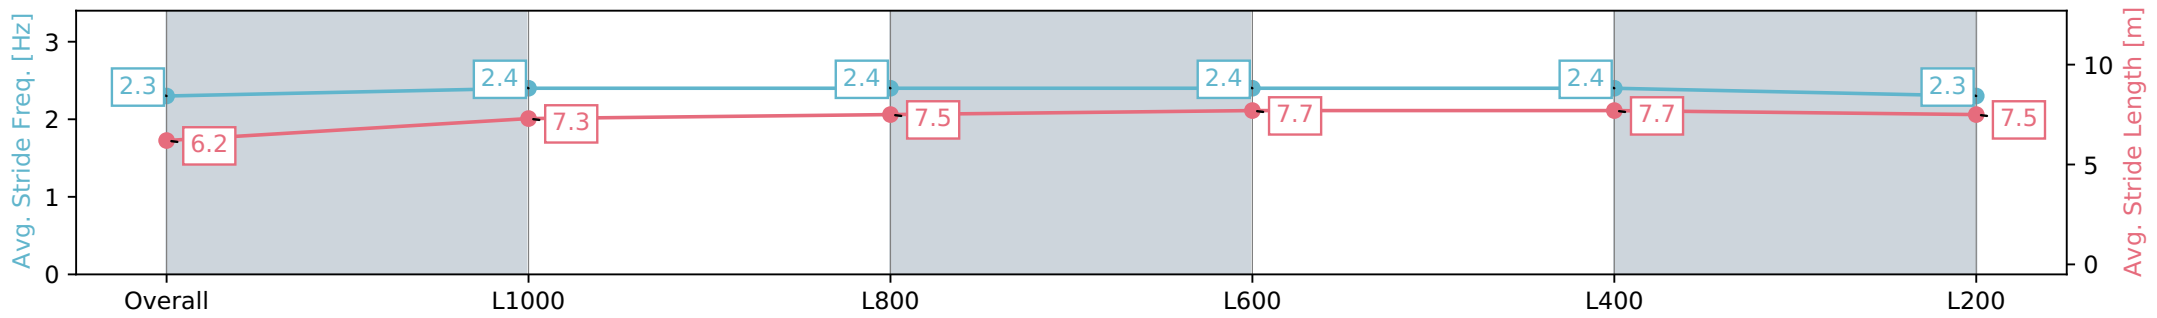

- [] Ranking at each section and finish
- :-:- No data available at this section
- NA No data available

Horse/Jockey Name	DON'T LOOK ETHEL
Finish Rank	9
Fastest Section Time (Section)	0:10.70 (L400)
Top Speed [km/h] (Section)	69.7 (L600)
Race State	Finished

Pukekohe Park NZ - Professional
 Race 6: EL ROCA AT KARAKA 1200 - 1200m
 21 January 2024 - 3:32PM
 Track Rating: Good 3, Weather: Fine, Rail Position: +6m

Section	Overall	L1000	L800	L600	L400	L200
Section Times	1:09.91 [9] (0:14.12)	0:55.79 [7] (0:11.34)	0:44.45 [8] (0:11.47)	0:32.98 [8] (0:10.79)	0:22.19 [8] (0:10.70)	0:11.49 [8] (0:11.49)
Average Speed [km/h]	51.1	64.0	64.0	67.2	67.3	63.0
Top Speed [km/h]	64.9	66.5	66.9	69.7	69.6	65.2
Avg. Dist. to Rail [m]	3.1	1.6	3.0	2.6	5.0	4.1
Avg. Stride Freq. [Hz]	2.3	2.4	2.4	2.4	2.4	2.3
Avg. Stride Length [m]	6.2	7.3	7.5	7.7	7.7	7.5