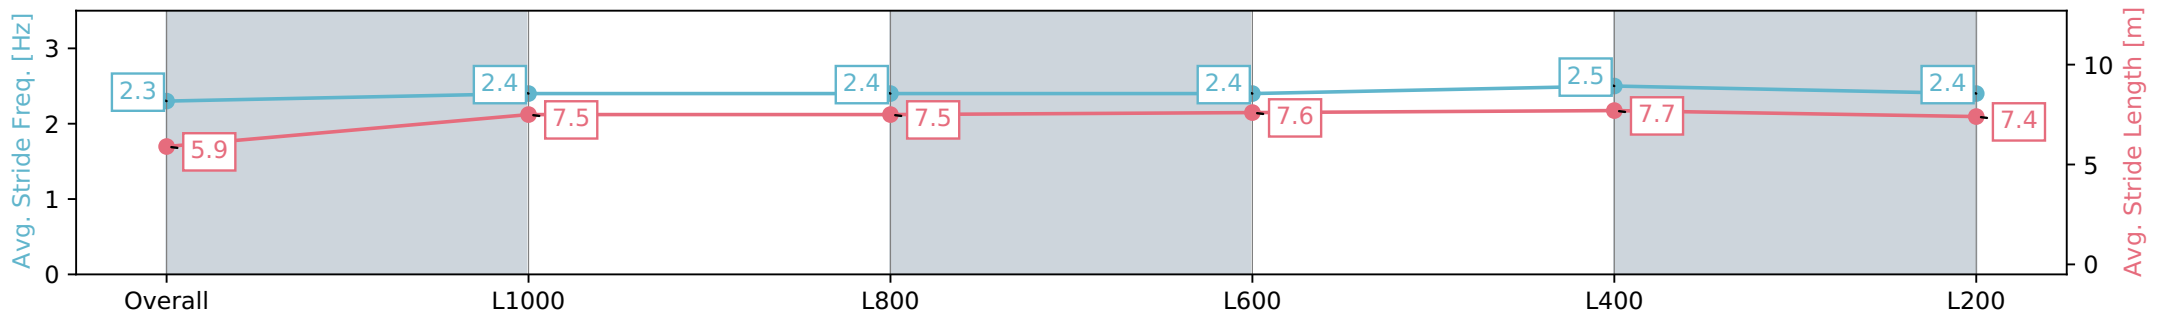

Horse/Jockey Name	SWERVE
Finish Rank	7
Fastest Section Time (Section)	0:10.44 (L400)
Top Speed [km/h] (Section)	69.7 (L400)
Race State	Finished

Pukekohe Park NZ - Professional
Race 6: EL ROCA AT KARAKA 1200 - 1200m
21 January 2024 - 3:32PM
Track Rating: Good 3, Weather: Fine, Rail Position: +6m

Section	Overall	L1000	L800	L600	L400	L200
Section Times	1:09.68 [7] (0:14.54)	0:55.14 [9] (0:11.16)	0:43.98 [9] (0:11.28)	0:32.70 [9] (0:11.01)	0:21.69 [9] (0:10.44)	0:11.25 [9] (0:11.25)
Average Speed [km/h]	49.5	64.9	64.3	66.2	69.0	64.4
Top Speed [km/h]	64.7	65.5	64.7	69.4	69.7	67.4
Avg. Dist. to Rail [m]	4.2	1.0	1.6	3.4	4.4	2.4
Avg. Stride Freq. [Hz]	2.3	2.4	2.4	2.4	2.5	2.4
Avg. Stride Length [m]	5.9	7.5	7.5	7.6	7.7	7.4

- [ ] Ranking at each section and finish
- -:-:- No data available at this section
- NA No data available