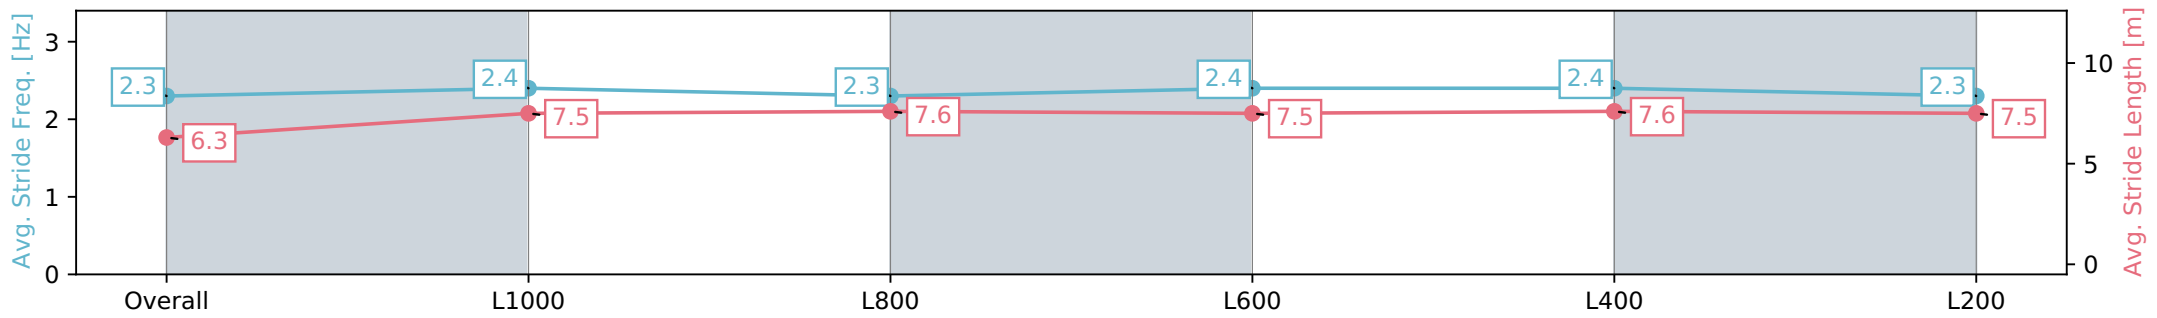

Horse/Jockey Name	GOLDEN HUE
Finish Rank	6
Fastest Section Time (Section)	0:10.72 (L400)
Top Speed [km/h] (Section)	69.2 (L400)
Race State	Finished

Pukekohe Park NZ - Professional
Race 6: EL ROCA AT KARAKA 1200 - 1200m
21 January 2024 - 3:32PM
Track Rating: Good 3, Weather: Fine, Rail Position: +6m

Section	Overall	L1000	L800	L600	L400	L200
Section Times	1:09.68 [6] (0:13.75)	0:55.93 [3] (0:11.18)	0:44.75 [3] (0:11.39)	0:33.36 [4] (0:11.15)	0:22.21 [5] (0:10.72)	0:11.49 [6] (0:11.49)
Average Speed [km/h]	52.4	65.0	64.0	65.4	67.3	62.7
Top Speed [km/h]	66.0	65.9	64.9	68.6	69.2	65.7
Avg. Dist. to Rail [m]	1.5	1.5	2.3	4.4	7.0	7.4
Avg. Stride Freq. [Hz]	2.3	2.4	2.3	2.4	2.4	2.3
Avg. Stride Length [m]	6.3	7.5	7.6	7.5	7.6	7.5

- [ ] Ranking at each section and finish
- -:-:- No data available at this section
- NA No data available