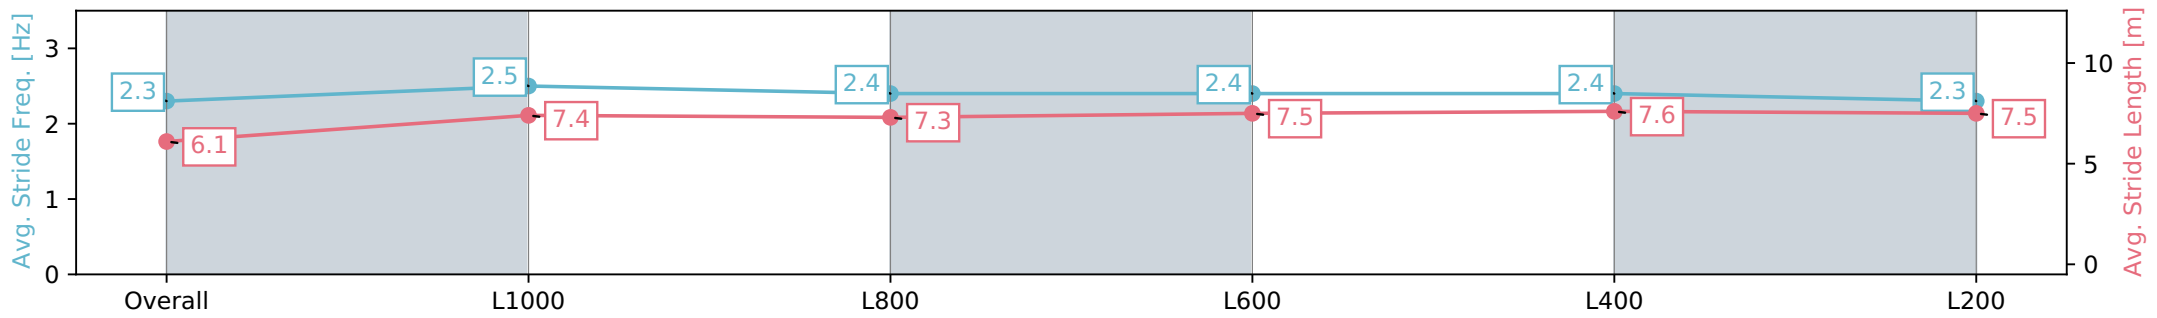

Pukekohe Park NZ - Professional
 Race 6: EL ROCA AT KARAKA 1200 - 1200m
 21 January 2024 - 3:32PM
 Track Rating: Good 3, Weather: Fine, Rail Position: +6m

Section	Overall	L1000	L800	L600	L400	L200
Section Times	1:09.46 [3] (0:13.93)	0:55.53 [4] (0:10.82)	0:44.71 [1] (0:11.41)	0:33.30 [1] (0:11.10)	0:22.20 [3] (0:10.76)	0:11.44 [3] (0:11.44)
Average Speed [km/h]	51.7	67.1	63.6	66.0	66.9	63.3
Top Speed [km/h]	68.3	68.8	64.4	66.7	67.6	65.9
Avg. Dist. to Rail [m]	5.3	1.3	1.7	4.0	5.7	6.9
Avg. Stride Freq. [Hz]	2.3	2.5	2.4	2.4	2.4	2.3
Avg. Stride Length [m]	6.1	7.4	7.3	7.5	7.6	7.5