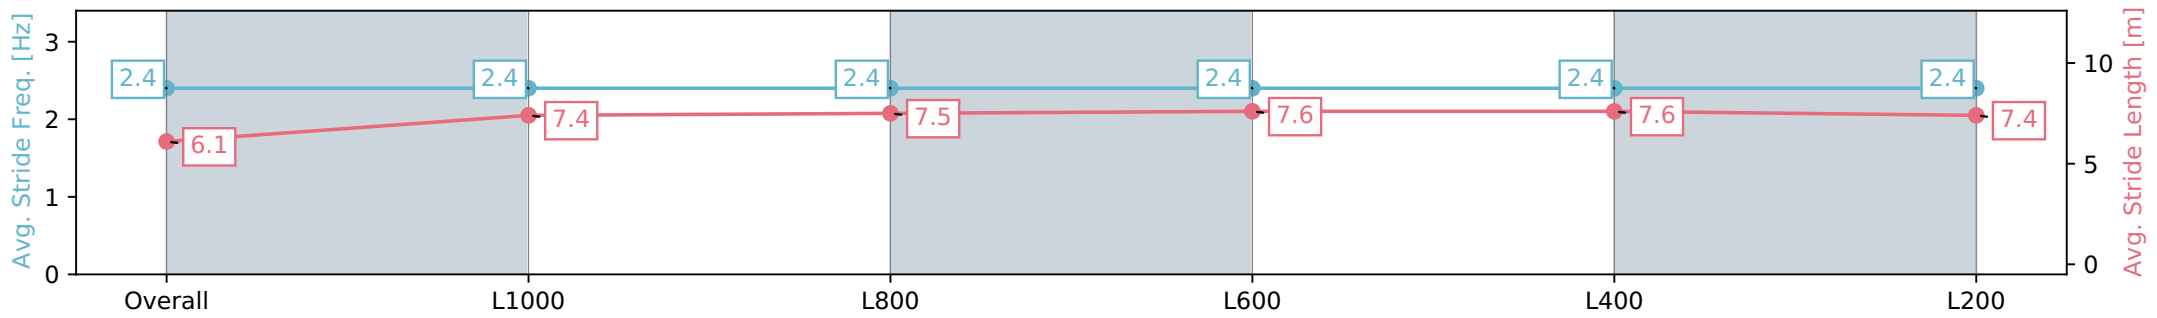

Horse/Jockey Name	MARENGO
Finish Rank	2
Fastest Section Time (Section)	0:10.80 (L400)
Top Speed [km/h] (Section)	67.6 (L600)
Race State	Finished

Pukekohe Park NZ - Professional
Race 6: EL ROCA AT KARAKA 1200 - 1200m
21 January 2024 - 3:32PM
Track Rating: Good 3, Weather: Fine, Rail Position: +6m

Section	Overall	L1000	L800	L600	L400	L200
Section Times	1:09.35 [2] (0:13.74)	0:55.61 [2] (0:11.27)	0:44.34 [4] (0:11.27)	0:33.07 [3] (0:10.90)	0:22.17 [2] (0:10.80)	0:11.37 [2] (0:11.37)
Average Speed [km/h]	52.5	63.8	64.2	66.6	66.7	63.5
Top Speed [km/h]	65.4	64.9	65.4	67.6	67.4	65.7
Avg. Dist. to Rail [m]	1.1	0.8	1.1	3.1	5.4	6.4
Avg. Stride Freq. [Hz]	2.4	2.4	2.4	2.4	2.4	2.4
Avg. Stride Length [m]	6.1	7.4	7.5	7.6	7.6	7.4

- [ ] Ranking at each section and finish
- -:-:- No data available at this section
- NA No data available