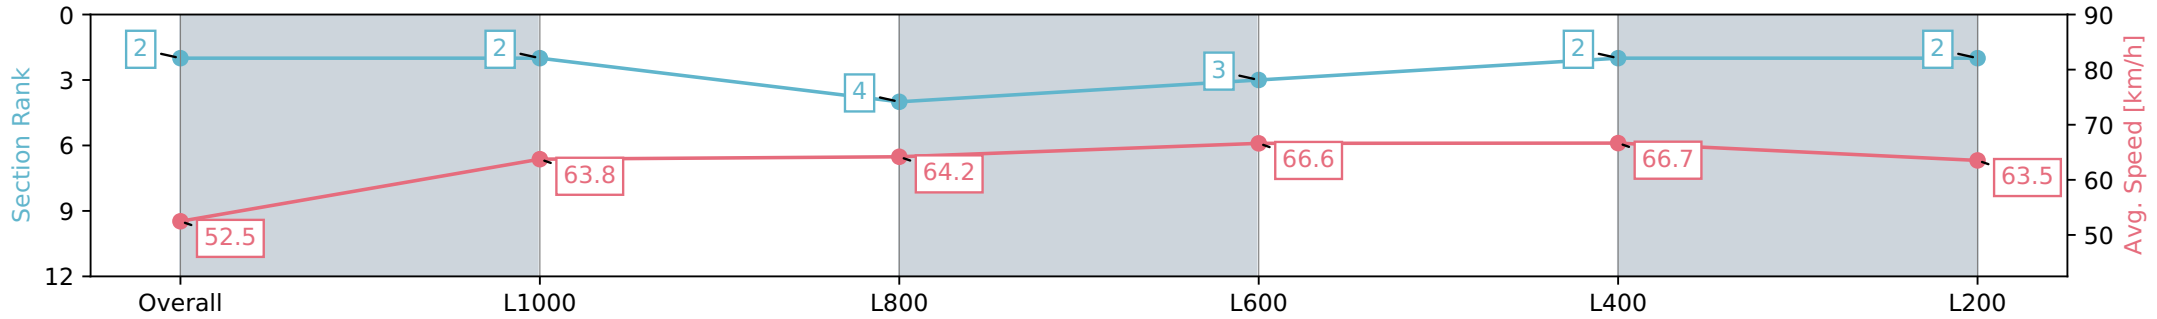

Horse/Jockey Name	MARENGO
Finish Rank	2
Fastest Section Time (Section)	0:10.80 (L400)
Top Speed [km/h] (Section)	67.6 (L600)
Race State	Finished

Pukekohe Park NZ - Professional
Race 6: EL ROCA AT KARAKA 1200 - 1200m
21 January 2024 - 3:32PM
Track Rating: Good 3, Weather: Fine, Rail Position: +6m

Section	Overall	L1000	L800	L600	L400	L200
Section Times	1:09.35 [2] (0:13.74)	0:55.61 [2] (0:11.27)	0:44.34 [4] (0:11.27)	0:33.07 [3] (0:10.90)	0:22.17 [2] (0:10.80)	0:11.37 [2] (0:11.37)
Average Speed [km/h]	52.5	63.8	64.2	66.6	66.7	63.5
Top Speed [km/h]	65.4	64.9	65.4	67.6	67.4	65.7
Avg. Dist. to Rail [m]	1.1	0.8	1.1	3.1	5.4	6.4
Avg. Stride Freq. [Hz]	2.4	2.4	2.4	2.4	2.4	2.4
Avg. Stride Length [m]	6.1	7.4	7.5	7.6	7.6	7.4

- [ ] Ranking at each section and finish
- -:-:- No data available at this section
- NA No data available