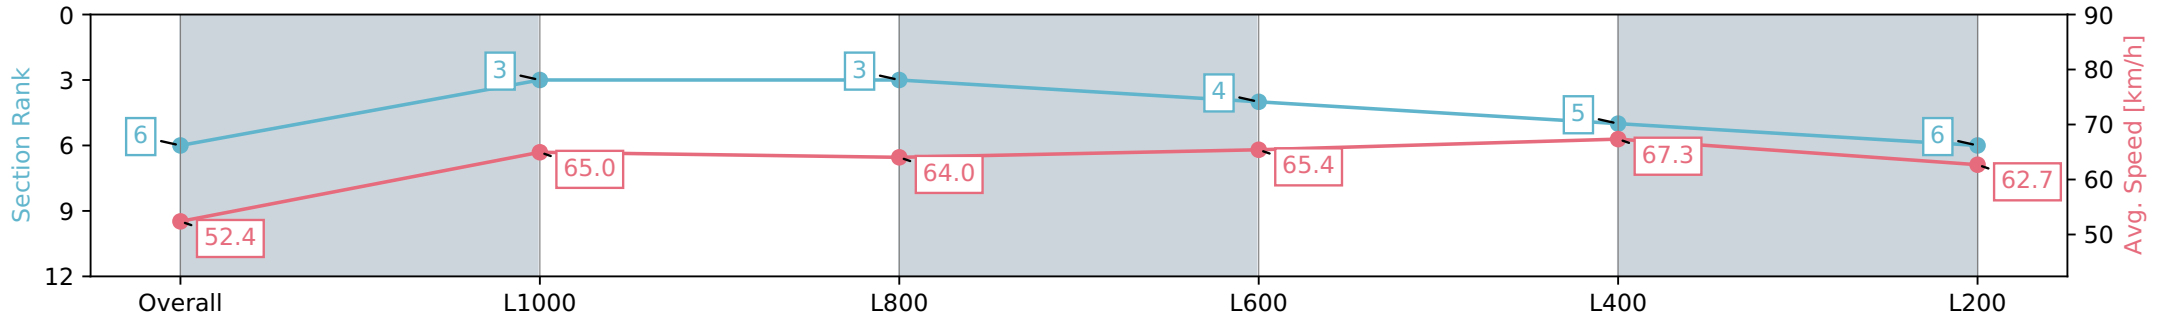

Horse/Jockey Name	GOLDEN HUE
Finish Rank	6
Fastest Section Time (Section)	0:10.72 (L400)
Top Speed [km/h] (Section)	69.2 (L400)
Race State	Finished

Pukekohe Park NZ - Professional
Race 6: EL ROCA AT KARAKA 1200 - 1200m
21 January 2024 - 3:32PM
Track Rating: Good 3, Weather: Fine, Rail Position: +6m

Section	Overall	L1000	L800	L600	L400	L200
Section Times	1:09.68 [6] (0:13.75)	0:55.93 [3] (0:11.18)	0:44.75 [3] (0:11.39)	0:33.36 [4] (0:11.15)	0:22.21 [5] (0:10.72)	0:11.49 [6] (0:11.49)
Average Speed [km/h]	52.4	65.0	64.0	65.4	67.3	62.7
Top Speed [km/h]	66.0	65.9	64.9	68.6	69.2	65.7
Avg. Dist. to Rail [m]	1.5	1.5	2.3	4.4	7.0	7.4
Avg. Stride Freq. [Hz]	2.3	2.4	2.3	2.4	2.4	2.3
Avg. Stride Length [m]	6.3	7.5	7.6	7.5	7.6	7.5

- [ ] Ranking at each section and finish
- -:-:- No data available at this section
- NA No data available