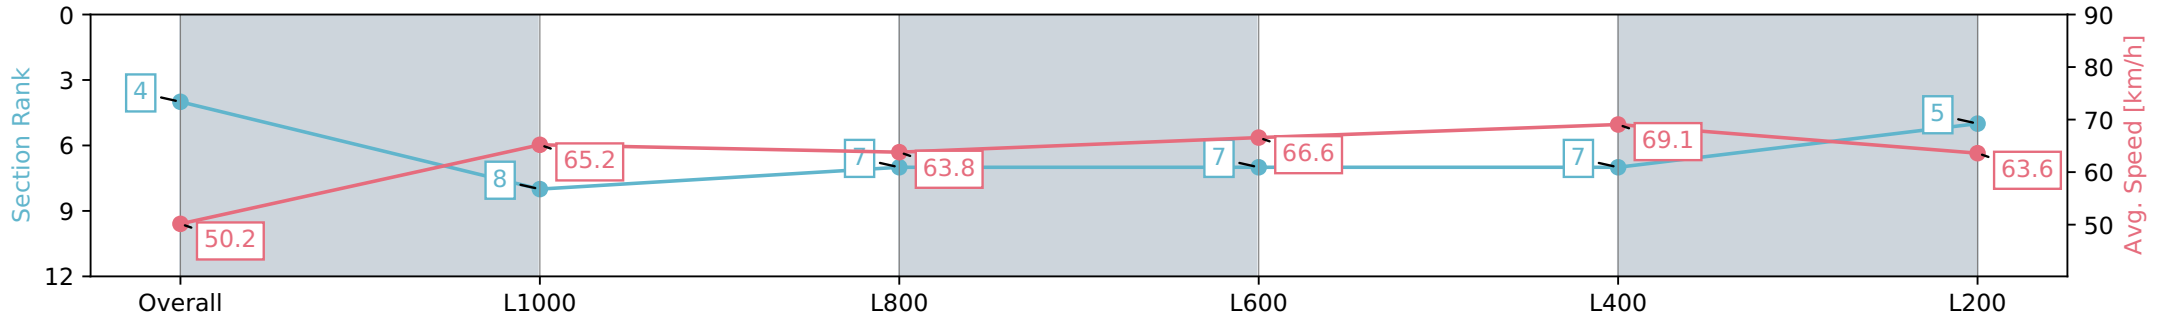

Horse/Jockey Name	MISS SOLITAIRE
Finish Rank	4
Fastest Section Time (Section)	0:10.44 (L400)
Top Speed [km/h] (Section)	70.9 (L400)
Race State	Finished

Pukekohe Park NZ - Professional
Race 6: EL ROCA AT KARAKA 1200 - 1200m
21 January 2024 - 3:32PM
Track Rating: Good 3, Weather: Fine, Rail Position: +6m

Section	Overall	L1000	L800	L600	L400	L200
Section Times	1:09.50 [4] (0:14.35)	0:55.15 [8] (0:11.06)	0:44.09 [7] (0:11.38)	0:32.71 [7] (0:10.88)	0:21.83 [7] (0:10.44)	0:11.39 [5] (0:11.39)
Average Speed [km/h]	50.2	65.2	63.8	66.6	69.1	63.6
Top Speed [km/h]	65.8	66.2	64.9	70.1	70.9	66.6
Avg. Dist. to Rail [m]	2.1	0.5	1.2	2.2	4.6	3.6
Avg. Stride Freq. [Hz]	2.3	2.4	2.4	2.4	2.5	2.4
Avg. Stride Length [m]	6.0	7.5	7.5	7.6	7.7	7.3

Report Created: Sun 21 January 2024 13:55:58 GMT+11 (Note: Timing is based on positional data)

- [ ] Ranking at each section and finish
- -:-:- No data available at this section
- NA No data available