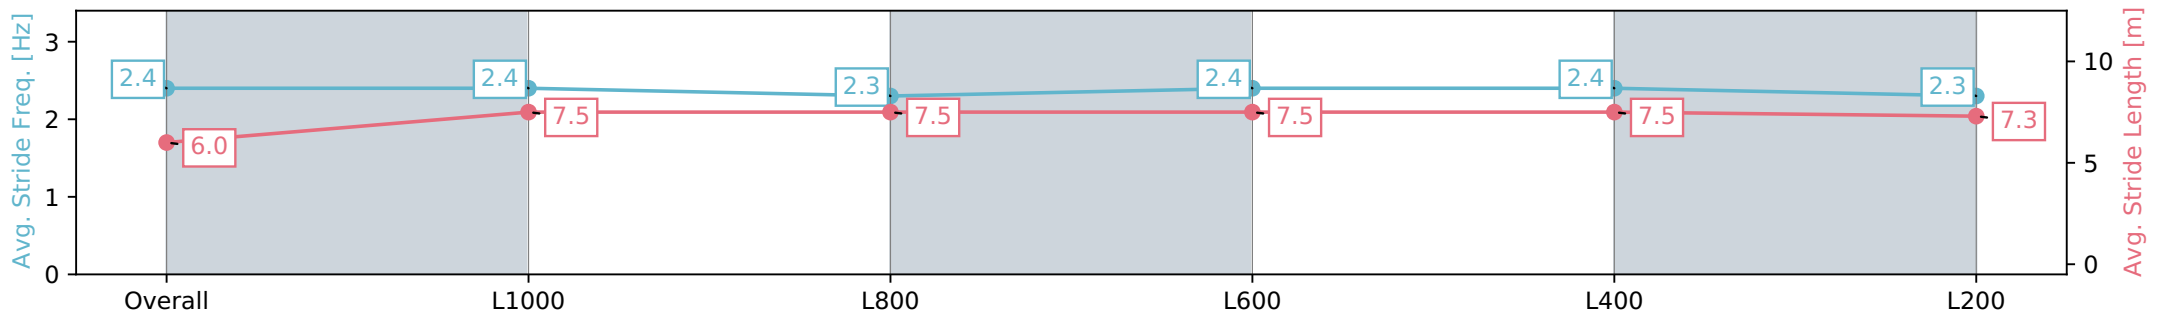

Section	Overall	L1000	L800	L600	L400	L200
Section Times	1:09.28 [1] (0:13.61)	0:55.68 [1] (0:11.31)	0:44.37 [2] (0:11.26)	0:33.11 [2] (0:10.90)	0:22.21 [1] (0:10.74)	0:11.47 [1] (0:11.47)
Average Speed [km/h]	53.0	64.3	63.9	65.7	67.1	63.1
Top Speed [km/h]	66.1	65.1	64.7	67.9	68.2	65.3
Avg. Dist. to Rail [m]	3.7	1.2	0.5	1.0	0.4	1.2
Avg. Stride Freq. [Hz]	2.4	2.4	2.3	2.4	2.4	2.3
Avg. Stride Length [m]	6.0	7.5	7.5	7.5	7.5	7.3