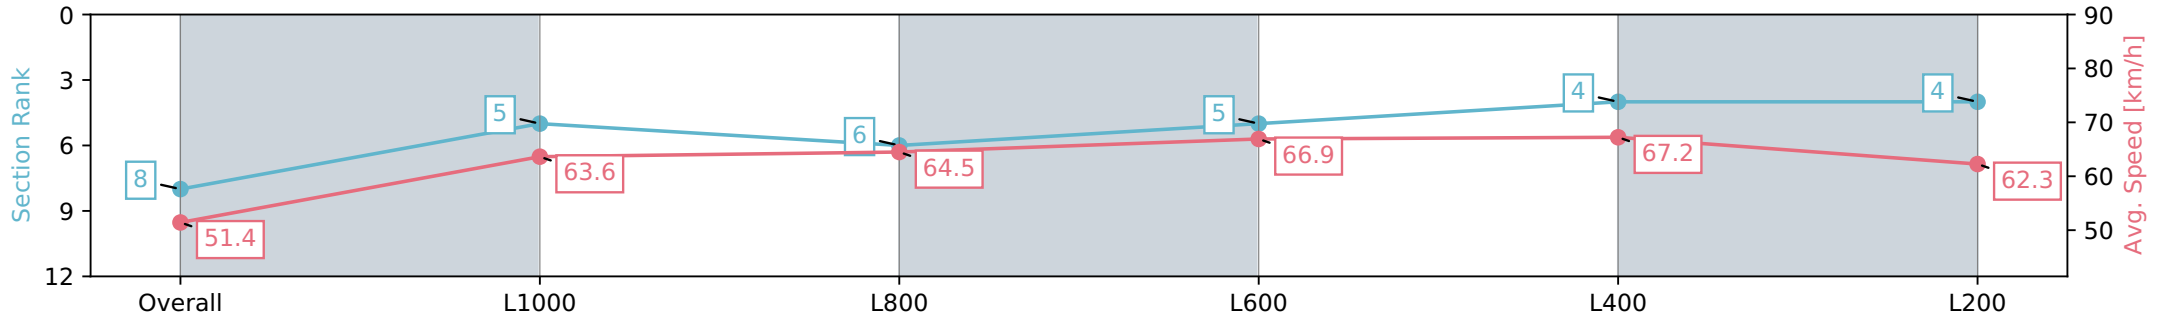

- [] Ranking at each section and finish
- :-:- No data available at this section
- NA No data available

Horse/Jockey Name	INTREPID GIRL
Finish Rank	8
Fastest Section Time (Section)	0:10.68 (L400)
Top Speed [km/h] (Section)	69.4 (L400)
Race State	Finished

Pukekohe Park NZ - Professional
 Race 6: EL ROCA AT KARAKA 1200 - 1200m
 21 January 2024 - 3:32PM
 Track Rating: Good 3, Weather: Fine, Rail Position: +6m

Section	Overall	L1000	L800	L600	L400	L200
Section Times	1:09.71 [8] (0:14.01)	0:55.70 [5] (0:11.37)	0:44.33 [6] (0:11.22)	0:33.11 [5] (0:10.82)	0:22.28 [4] (0:10.68)	0:11.61 [4] (0:11.61)
Average Speed [km/h]	51.4	63.6	64.5	66.9	67.2	62.3
Top Speed [km/h]	66.5	65.8	65.7	69.2	69.4	64.9
Avg. Dist. to Rail [m]	0.4	0.8	1.0	1.3	2.2	2.3
Avg. Stride Freq. [Hz]	2.5	2.6	2.5	2.6	2.6	2.5
Avg. Stride Length [m]	5.7	6.9	7.1	7.2	7.1	6.8

- [] Ranking at each section and finish
- :-:- No data available at this section
- NA No data available

Horse/Jockey Name	DON'T LOOK ETHEL
Finish Rank	9
Fastest Section Time (Section)	0:10.70 (L400)
Top Speed [km/h] (Section)	69.7 (L600)
Race State	Finished