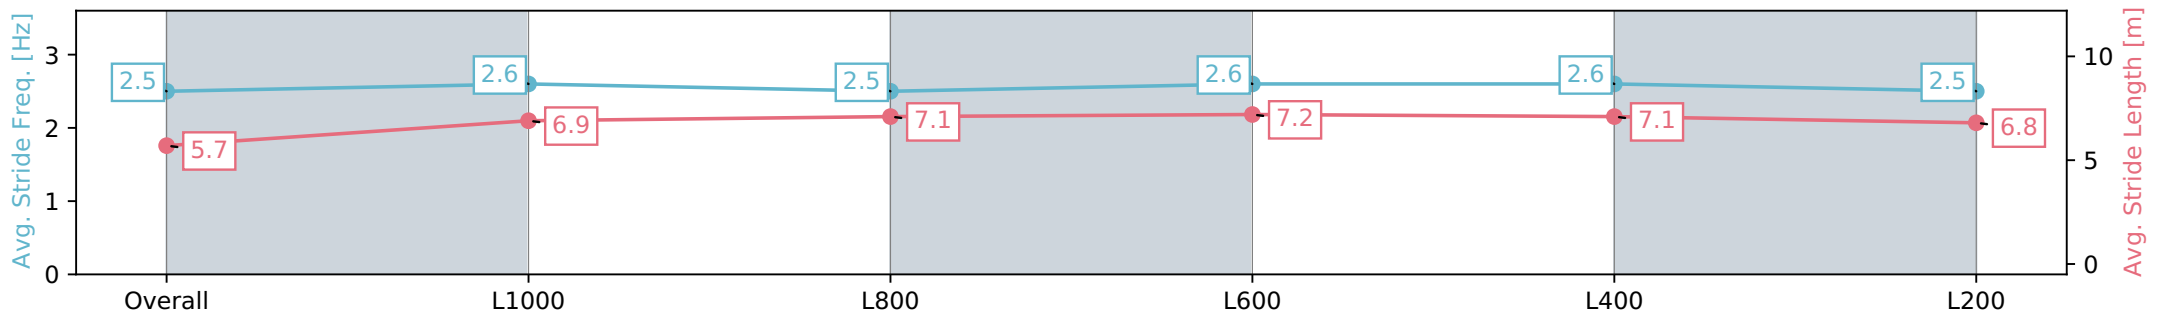

- [] Ranking at each section and finish
- :-:- No data available at this section
- NA No data available

Horse/Jockey Name	INTREPID GIRL
Finish Rank	8
Fastest Section Time (Section)	0:10.68 (L400)
Top Speed [km/h] (Section)	69.4 (L400)
Race State	Finished

Pukekohe Park NZ - Professional
 Race 6: EL ROCA AT KARAKA 1200 - 1200m
 21 January 2024 - 3:32PM
 Track Rating: Good 3, Weather: Fine, Rail Position: +6m

Section	Overall	L1000	L800	L600	L400	L200
Section Times	1:09.71 [8] (0:14.01)	0:55.70 [5] (0:11.37)	0:44.33 [6] (0:11.22)	0:33.11 [5] (0:10.82)	0:22.28 [4] (0:10.68)	0:11.61 [4] (0:11.61)
Average Speed [km/h]	51.4	63.6	64.5	66.9	67.2	62.3
Top Speed [km/h]	66.5	65.8	65.7	69.2	69.4	64.9
Avg. Dist. to Rail [m]	0.4	0.8	1.0	1.3	2.2	2.3
Avg. Stride Freq. [Hz]	2.5	2.6	2.5	2.6	2.6	2.5
Avg. Stride Length [m]	5.7	6.9	7.1	7.2	7.1	6.8

- [] Ranking at each section and finish
- :-:- No data available at this section
- NA No data available

Horse/Jockey Name	DON'T LOOK ETHEL
Finish Rank	9
Fastest Section Time (Section)	0:10.70 (L400)
Top Speed [km/h] (Section)	69.7 (L600)
Race State	Finished