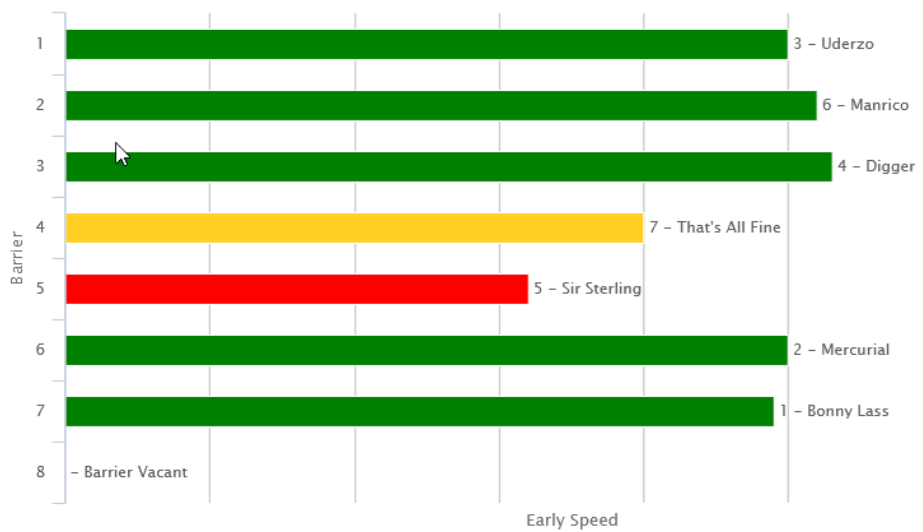

Green = on pace (lead trail). Orange = midfield. Red = back marker

R1 Happy Milestone Birthday David Ellis 1200 – OHcp 1200

12.20pm

Tempo = Fast

R2 Barfoot & Thompson 1600 – Maiden 1600

12.55pm

Tempo = Moderate