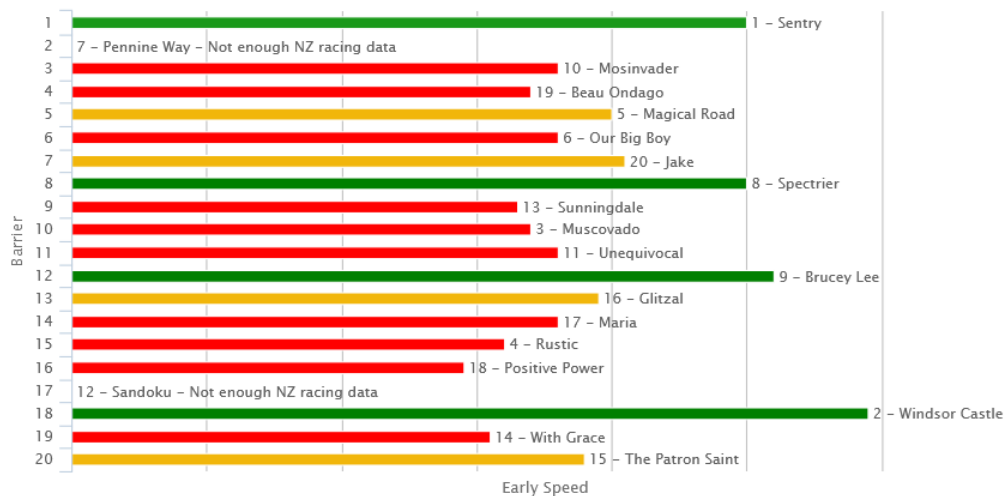

Green = on pace (lead trail). Orange = midfield. Red = back marker

R1 Happy Milestone Birthday David Ellis 1200 – OHcp 1200

12.20pm

Tempo = Fast

R2 Barfoot & Thompson 1600 – Maiden 1600

12.55pm

Tempo = Moderate