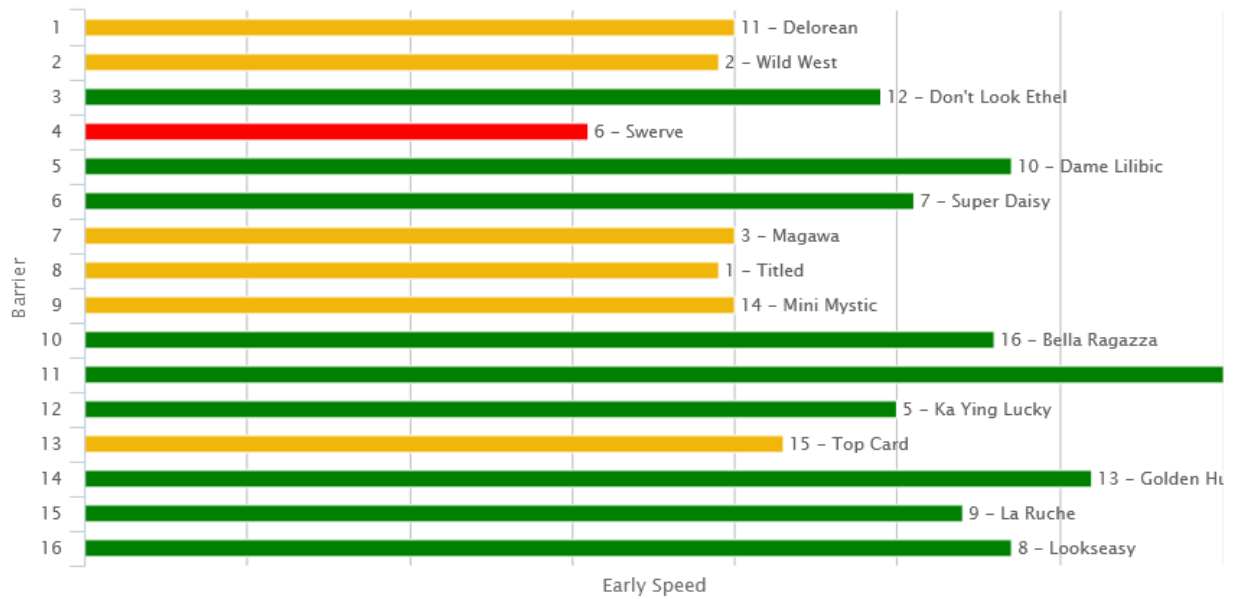

R5 Stella Artois 1500 Championship Qualifier – Rating 65 1200

2.47pm

Tempo = Moderate to Fast

R6 Bonecrusher Stakes – 3yo 1400 (Group 3)

3.18pm

Tempo = Fast