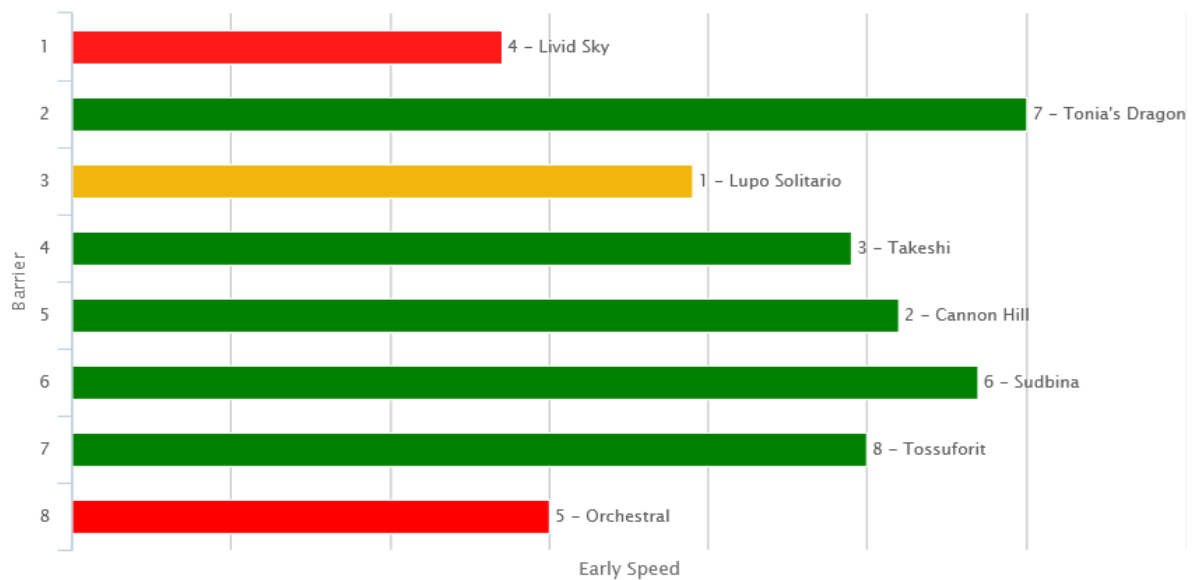

R7 Dunstan Horsefeeds Stayers Championship Qualifier – Rating 75 2100

3.53pm

Tempo = Slow to Moderate