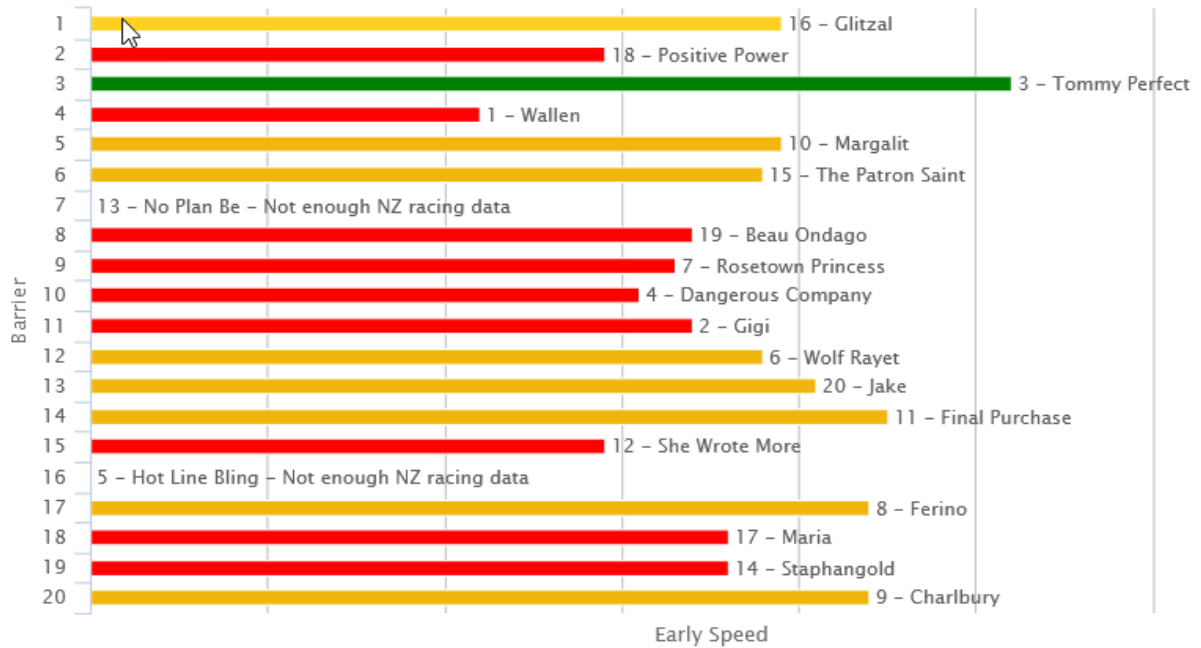

R3 Hallmark Stud 1600 – Maiden 1600

1.35pm

Tempo = Slow