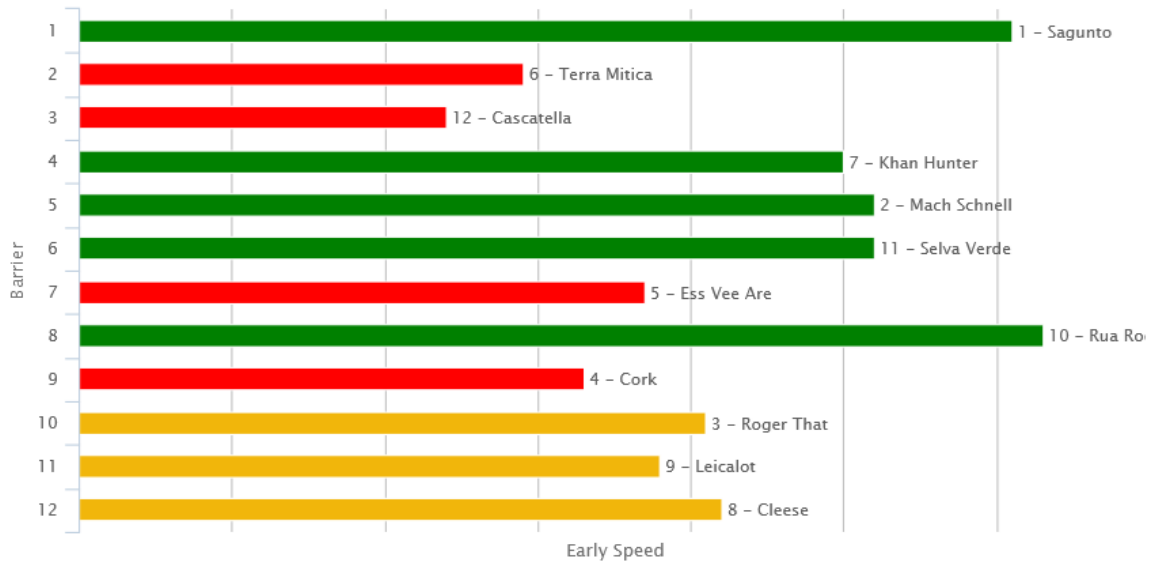

Green = on pace (lead trail). Orange = midfield. Red = back marker

R1 Happy Milestone Birthday David Ellis 1200 – OHcp 1200

12.20pm

Tempo = Fast

R2 Barfoot & Thompson 1600 – Maiden 1600

12.55pm

Tempo = Moderate

R3 Hallmark Stud 1600 – Maiden 1600

1.35pm

Tempo = Slow

R4 Dunstan Horsefeeds Stayers Championship – OHcp 2100

2.14pm

Tempo = Moderate to Fast

R5 Stella Artois 1500 Championship Qualifier – Rating 65 1200

2.47pm

Tempo = Moderate to Fast

R6 Bonecrusher Stakes – 3yo 1400 (Group 3)

3.18pm

Tempo = Fast

R7 Dunstan Horsefeeds Stayers Championship Qualifier – Rating 75 2100

3.53pm

Tempo = Slow to Moderate

R8 Stella Artois 1500 Championship Qualifier – Rating 75 1400