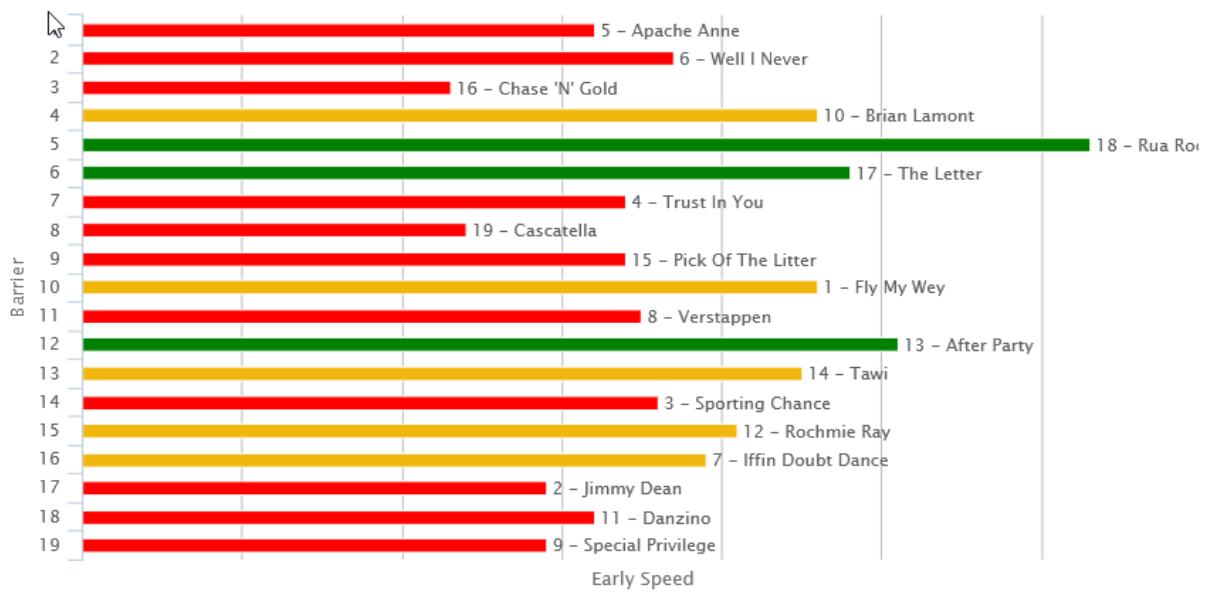

Green = on pace (lead trail). Orange = midfield. Red = back marker

R1 Happy Milestone Birthday David Ellis 1200 – OHcp 1200

12.20pm

Tempo = Fast

R2 Barfoot & Thompson 1600 – Maiden 1600

12.55pm

Tempo = Moderate

Tempo = Moderate to Fast

R6 Bonecrusher Stakes – 3yo 1400 (Group 3)

3.18pm

Tempo = Fast

R7 Dunstan Horsefeeds Stayers Championship Qualifier – Rating 75 2100

3.53pm

Tempo = Slow to Moderate

R8 Stella Artois 1500 Championship Qualifier – Rating 75 1400