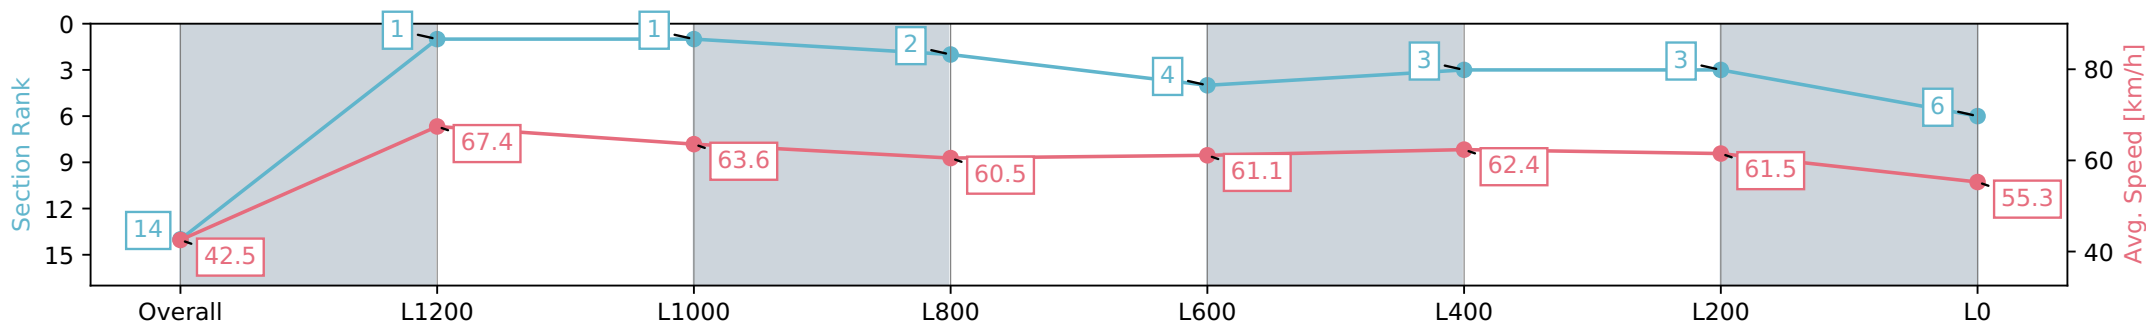

Horse/Jockey Name	GWEN'S DAUGHTER
Finish Rank	14
Fastest Section	0:08.49 (Overall)
Top Speed [km/h] (Section)	69.1 (L1400)
Race State	Finished

Pukekohe Park NZ - Professional
Race 7: STELLA ARTOIS CHAMPIONSHIP FINAL - 1500m
26 December 2023 - 4:14PM
Track Rating: Soft 5, Weather: Overcast, Rail Position: True

Section	Overall	L1200	L1000	L800	L600	L400	L200	L0
Section Times	1:30.55 [14] (0:08.49)	1:22.06 [1] (0:10.71)	1:11.35 [1] (0:11.31)	1:00.04 [2] (0:11.92)	0:48.12 [4] (0:11.84)	0:36.28 [3] (0:11.54)	0:24.74 [3] (0:11.73)	0:13.01 [6] (0:13.01)
Average Speed [km/h]	42.5	67.4	63.6	60.5	61.1	62.4	61.5	55.3
Top Speed [km/h]	65.2	69.1	65.9	62.8	61.9	64.5	64.5	58.2
Avg. Dist. to Rail [m]	13.5	4.0	0.2	0.4	0.6	1.3	3.4	5.1
Avg. Stride Freq. [Hz]	2.3	2.6	2.4	2.4	2.1	2.4	2.4	2.3
Avg. Stride Length [m]	5.1	7.3	7.3	7.1	8.0	7.2	7.0	6.7

- [ ] Ranking at each section and finish
- -:-:- No data available at this section
- NA No data available