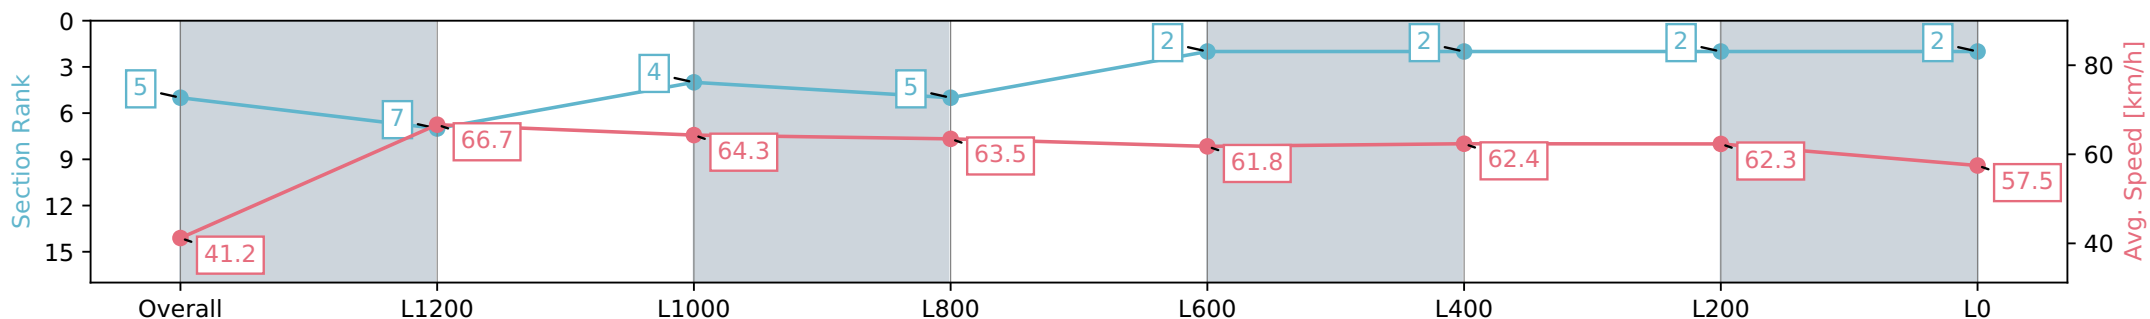

Horse/Jockey Name	IMPRESA
Finish Rank	5
Fastest Section	0:08.79 (Overall)
Top Speed [km/h] (Section)	68.6 (L1400)
Race State	Finished

AUCKLAND THOROUGHBRED RACING SINCE 1874

Pukekohe Park NZ - Professional
Race 7: STELLA ARTOIS CHAMPIONSHIP FINAL - 1500m
26 December 2023 - 4:14PM
Track Rating: Soft 5, Weather: Overcast, Rail Position: True

PUKEKOHE PARK

Section	Overall	L1200	L1000	L800	L600	L400	L200	L0
Section Times	1:29.83 [5] (0:08.79)	1:21.04 [7] (0:10.80)	1:10.24 [4] (0:11.18)	0:59.06 [5] (0:11.44)	0:47.62 [2] (0:11.84)	0:35.78 [2] (0:11.72)	0:24.06 [2] (0:11.57)	0:12.48 [2] (0:12.48)
Average Speed [km/h]	41.2	66.7	64.3	63.5	61.8	62.4	62.3	57.5
Top Speed [km/h]	63.2	68.6	65.2	64.8	62.9	63.4	63.8	59.7
Avg. Dist. to Rail [m]	7.7	1.4	1.4	1.3	2.5	4.5	6.6	7.9
Avg. Stride Freq. [Hz]	2.1	2.4	2.3	2.3	2.3	2.3	2.3	2.3
Avg. Stride Length [m]	5.4	7.6	7.8	7.7	7.6	7.5	7.5	7.1

Report Created: Tue 26 December 2023 14:27:05 GMT+11 (Note: Timing is based on positional data)

- [ ] Ranking at each section and finish
- -:-:- No data available at this section
- NA No data available