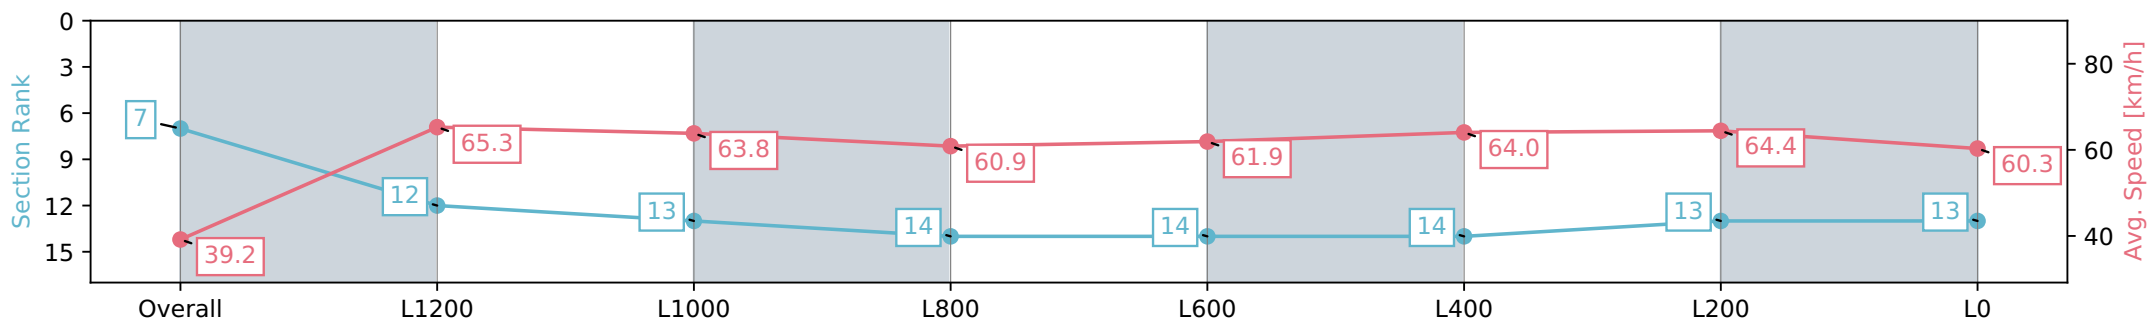

Horse/Jockey Name	BELLA LUCE
Finish Rank	7
Fastest Section	0:09.18 (Overall)
Top Speed [km/h] (Section)	67.5 (L1400)
Race State	Finished

Pukekohe Park NZ - Professional
Race 7: STELLA ARTOIS CHAMPIONSHIP FINAL - 1500m
26 December 2023 - 4:14PM
Track Rating: Soft 5, Weather: Overcast, Rail Position: True

Section	Overall	L1200	L1000	L800	L600	L400	L200	L0
Section Times	1:29.92 [7] (0:09.18)	1:20.74 [12] (0:11.04)	1:09.70 [13] (0:11.27)	0:58.43 [14] (0:11.93)	0:46.50 [14] (0:11.87)	0:34.63 [14] (0:11.49)	0:23.14 [13] (0:11.16)	0:11.98 [13] (0:11.98)
Average Speed [km/h]	39.2	65.3	63.8	60.9	61.9	64.0	64.4	60.3
Top Speed [km/h]	60.1	67.5	66.7	63.0	63.7	66.4	66.4	62.9
Avg. Dist. to Rail [m]	4.3	1.7	0.3	1.6	3.7	5.4	8.1	10.5
Avg. Stride Freq. [Hz]	2.1	2.5	2.4	2.4	2.4	2.4	2.5	2.4
Avg. Stride Length [m]	5.3	7.3	7.3	7.1	7.1	7.4	7.2	7.0

Report Created: Tue 26 December 2023 14:27:12 GMT+11 (Note: Timing is based on positional data)

- [ ] Ranking at each section and finish
- -:-:- No data available at this section
- NA No data available