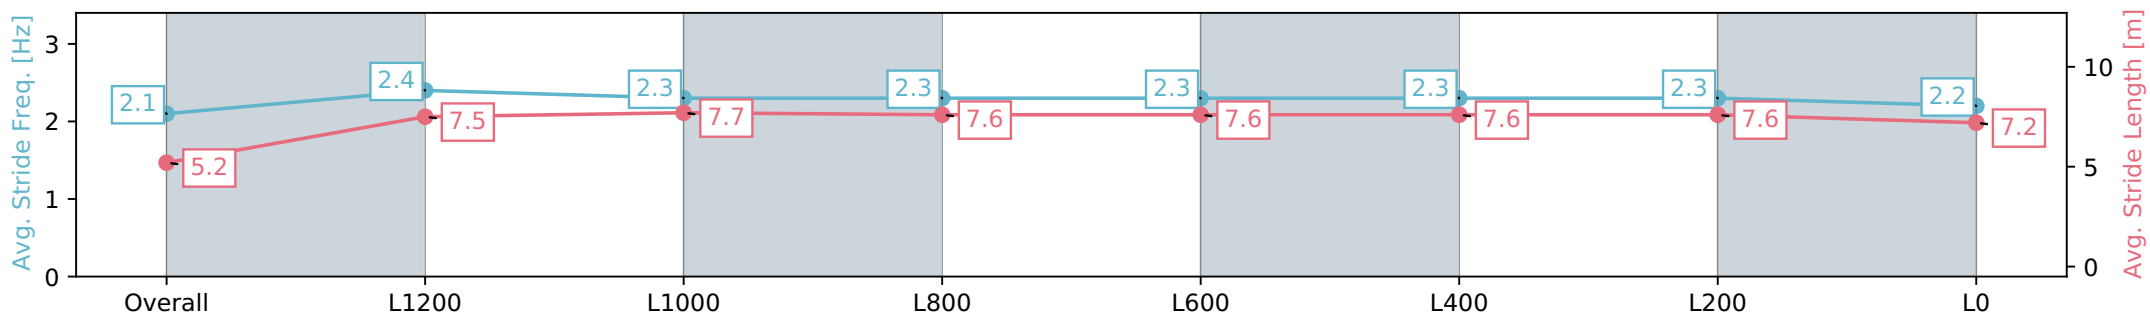

Horse/Jockey Name	MOERAKI
Finish Rank	11
Fastest Section	0:09.10 (Overall)
Top Speed [km/h] (Section)	68.4 (L1400)
Race State	Finished

Pukekohe Park NZ - Professional
Race 7: STELLA ARTOIS CHAMPIONSHIP FINAL - 1500m
26 December 2023 - 4:14PM
Track Rating: Soft 5, Weather: Overcast, Rail Position: True

Section	Overall	L1200	L1000	L800	L600	L400	L200	L0
Section Times	1:30.30 [11] (0:09.10)	1:21.20 [11] (0:11.10)	1:10.10 [11] (0:11.17)	0:58.93 [12] (0:11.93)	0:47.00 [12] (0:11.67)	0:35.33 [12] (0:11.60)	0:23.73 [12] (0:11.30)	0:12.43 [12] (0:12.43)
Average Speed [km/h]	39.9	65.0	64.2	61.5	63.2	63.4	63.7	58.1
Top Speed [km/h]	60.5	68.4	66.4	62.7	64.6	67.0	66.5	60.4
Avg. Dist. to Rail [m]	10.8	1.8	1.6	2.7	4.3	5.8	9.0	11.4
Avg. Stride Freq. [Hz]	2.1	2.4	2.3	2.3	2.3	2.3	2.3	2.2
Avg. Stride Length [m]	5.2	7.5	7.7	7.6	7.6	7.6	7.6	7.2

Report Created: Tue 26 December 2023 14:27:25 GMT+11 (Note: Timing is based on positional data)

- [ ] Ranking at each section and finish
- -:-:- No data available at this section
- NA No data available