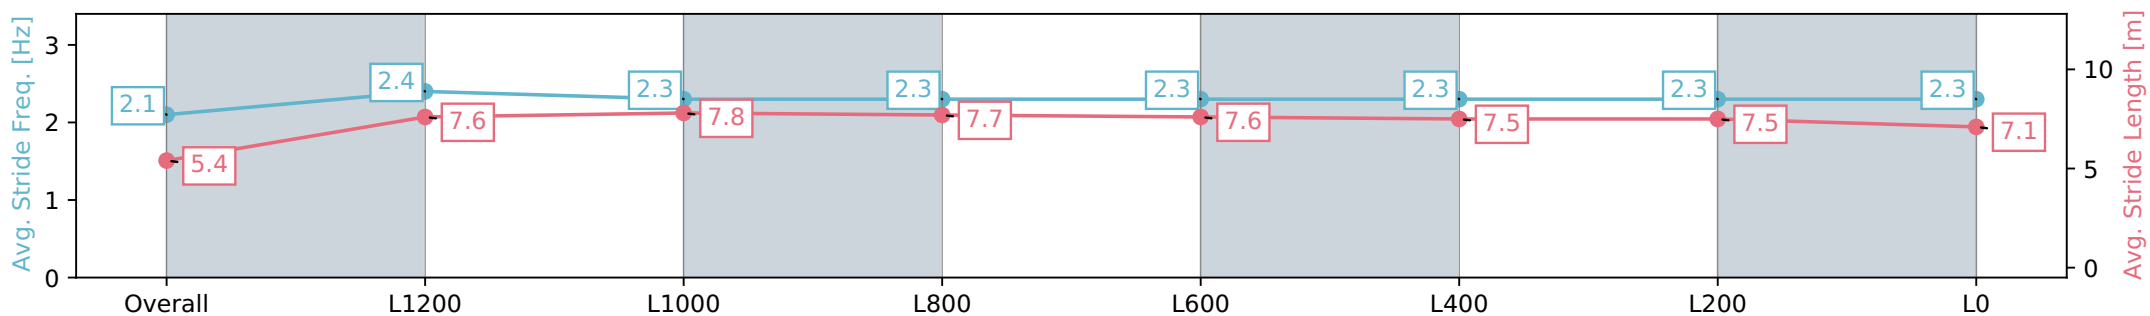

Horse/Jockey Name	IMPRESA
Finish Rank	5
Fastest Section	0:08.79 (Overall)
Top Speed [km/h] (Section)	68.6 (L1400)
Race State	Finished

AUCKLAND THOROUGHBRED RACING SINCE 1874

Pukekohe Park NZ - Professional
Race 7: STELLA ARTOIS CHAMPIONSHIP FINAL - 1500m
26 December 2023 - 4:14PM
Track Rating: Soft 5, Weather: Overcast, Rail Position: True

PUKEKOHE PARK

Section	Overall	L1200	L1000	L800	L600	L400	L200	L0
Section Times	1:29.83 [5] (0:08.79)	1:21.04 [7] (0:10.80)	1:10.24 [4] (0:11.18)	0:59.06 [5] (0:11.44)	0:47.62 [2] (0:11.84)	0:35.78 [2] (0:11.72)	0:24.06 [2] (0:11.57)	0:12.48 [2] (0:12.48)
Average Speed [km/h]	41.2	66.7	64.3	63.5	61.8	62.4	62.3	57.5
Top Speed [km/h]	63.2	68.6	65.2	64.8	62.9	63.4	63.8	59.7
Avg. Dist. to Rail [m]	7.7	1.4	1.4	1.3	2.5	4.5	6.6	7.9
Avg. Stride Freq. [Hz]	2.1	2.4	2.3	2.3	2.3	2.3	2.3	2.3
Avg. Stride Length [m]	5.4	7.6	7.8	7.7	7.6	7.5	7.5	7.1

Report Created: Tue 26 December 2023 14:27:05 GMT+11 (Note: Timing is based on positional data)

- [ ] Ranking at each section and finish
- -:-:- No data available at this section
- NA No data available