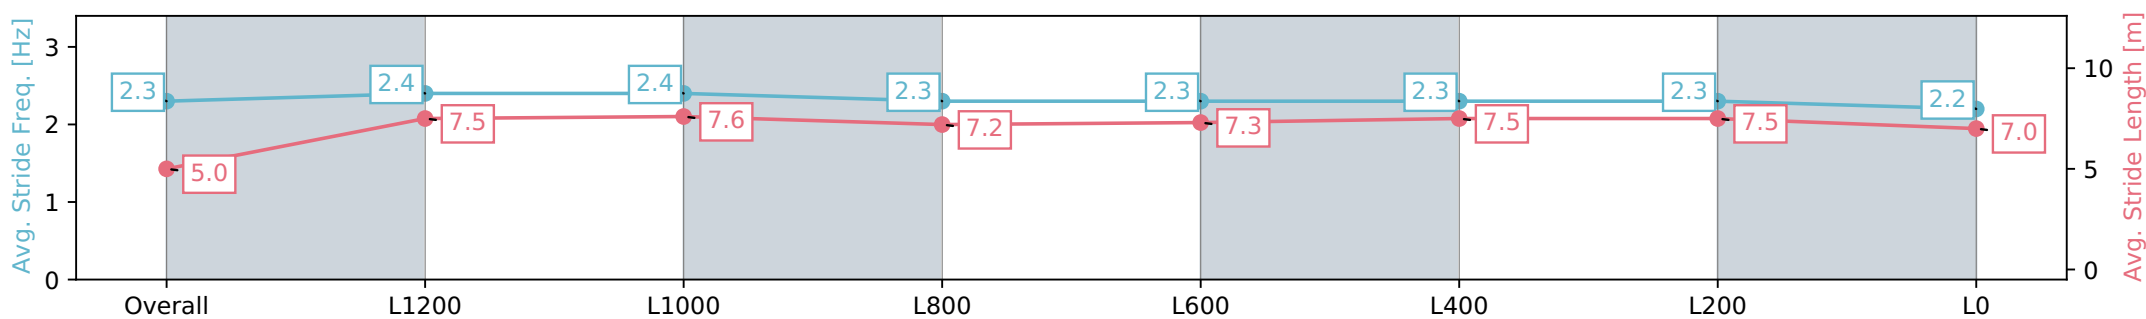

Horse/Jockey Name	BUTTERFIELD
Finish Rank	12
Fastest Section	0:08.79 (Overall)
Top Speed [km/h] (Section)	67.7 (L1200)
Race State	Finished

Pukekohe Park NZ - Professional
Race 7: STELLA ARTOIS CHAMPIONSHIP FINAL - 1500m
26 December 2023 - 4:14PM
Track Rating: Soft 5, Weather: Overcast, Rail Position: True

Section	Overall	L1200	L1000	L800	L600	L400	L200	L0
Section Times	1:30.32 [12] (0:08.79)	1:21.53 [6] (0:10.99)	1:10.54 [8] (0:11.17)	0:59.37 [8] (0:12.06)	0:47.31 [9] (0:11.86)	0:35.45 [10] (0:11.38)	0:24.07 [9] (0:11.50)	0:12.56 [11] (0:12.56)
Average Speed [km/h]	41.0	65.5	64.5	59.9	61.0	63.4	62.6	57.2
Top Speed [km/h]	63.9	67.2	67.7	61.8	62.3	65.0	64.9	60.2
Avg. Dist. to Rail [m]	0.9	0.6	0.6	0.9	1.0	0.5	0.7	0.7
Avg. Stride Freq. [Hz]	2.3	2.4	2.4	2.3	2.3	2.3	2.3	2.2
Avg. Stride Length [m]	5.0	7.5	7.6	7.2	7.3	7.5	7.5	7.0

Report Created: Tue 26 December 2023 14:27:28 GMT+11 (Note: Timing is based on positional data)

- [ ] Ranking at each section and finish
- -:-:- No data available at this section
- NA No data available