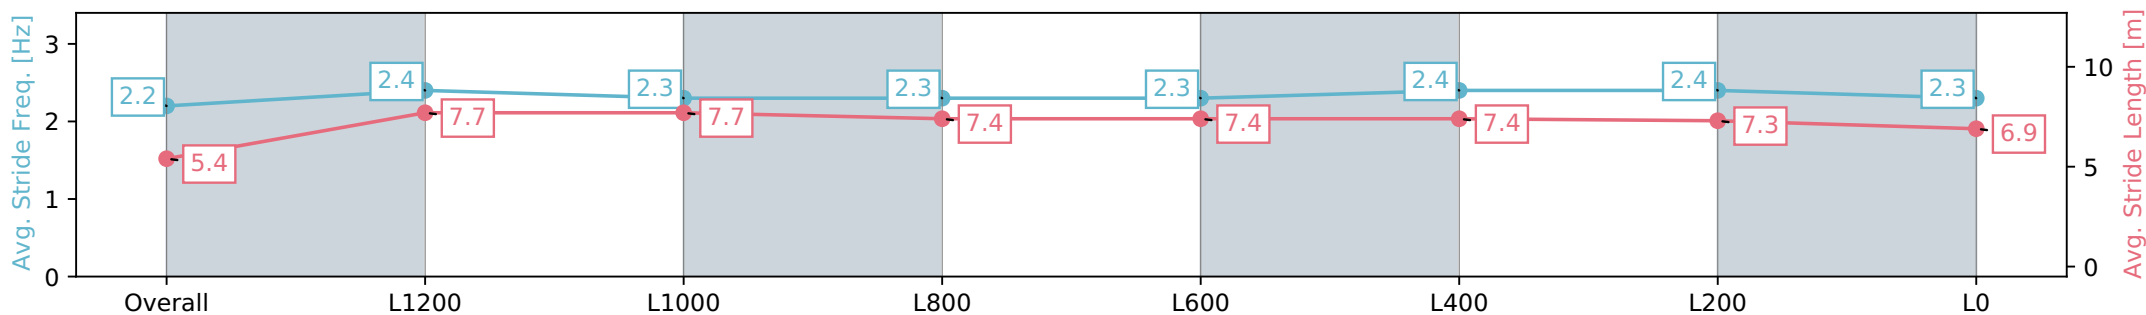

Horse/Jockey Name	LHASA
Finish Rank	13
Fastest Section	0:08.62 (Overall)
Top Speed [km/h] (Section)	67.3 (L1200)
Race State	Finished

Pukekohe Park NZ - Professional
Race 7: STELLA ARTOIS CHAMPIONSHIP FINAL - 1500m
26 December 2023 - 4:14PM
Track Rating: Soft 5, Weather: Overcast, Rail Position: True

Section	Overall	L1200	L1000	L800	L600	L400	L200	L0
Section Times	1:30.40 [13] (0:08.62)	1:21.78 [4] (0:10.99)	1:10.79 [5] (0:11.25)	0:59.54 [6] (0:12.01)	0:47.53 [7] (0:11.76)	0:35.77 [6] (0:11.46)	0:24.31 [5] (0:11.56)	0:12.74 [10] (0:12.74)
Average Speed [km/h]	42.0	65.4	64.1	59.9	61.6	63.5	62.0	56.6
Top Speed [km/h]	63.2	67.2	67.3	62.6	63.6	65.3	65.0	59.4
Avg. Dist. to Rail [m]	3.6	0.5	1.1	0.5	1.0	2.5	2.8	3.5
Avg. Stride Freq. [Hz]	2.2	2.4	2.3	2.3	2.3	2.4	2.4	2.3
Avg. Stride Length [m]	5.4	7.7	7.7	7.4	7.4	7.4	7.3	6.9

- [ ] Ranking at each section and finish
- -:-:- No data available at this section
- NA No data available