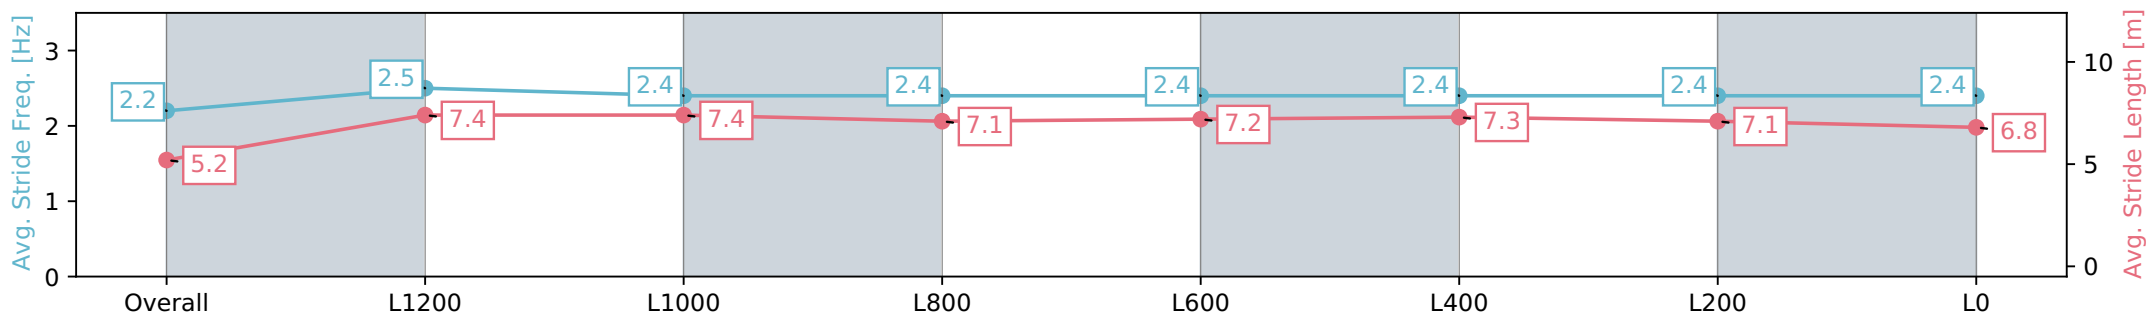

Horse/Jockey Name	DUNEAGLE
Finish Rank	8
Fastest Section	0:08.61 (Overall)
Top Speed [km/h] (Section)	67.8 (L1400)
Race State	Finished

AUCKLAND THOROUGHBRED RACING SINCE 1874

Pukekohe Park NZ - Professional
Race 7: STELLA ARTOIS CHAMPIONSHIP FINAL - 1500m
26 December 2023 - 4:14PM
Track Rating: Soft 5, Weather: Overcast, Rail Position: True

PUKEKOHE PARK

Section	Overall	L1200	L1000	L800	L600	L400	L200	L0
Section Times	1:29.95 [8] (0:08.61)	1:21.34 [3] (0:10.83)	1:10.51 [3] (0:11.30)	0:59.21 [4] (0:11.96)	0:47.25 [5] (0:11.90)	0:35.35 [5] (0:11.56)	0:23.78 [6] (0:11.44)	0:12.34 [7] (0:12.34)
Average Speed [km/h]	41.8	66.3	63.8	60.5	61.5	63.0	62.9	58.4
Top Speed [km/h]	64.1	67.8	65.8	62.3	62.5	64.5	65.2	61.0
Avg. Dist. to Rail [m]	5.4	1.0	0.3	1.0	2.8	3.4	3.3	4.2
Avg. Stride Freq. [Hz]	2.2	2.5	2.4	2.4	2.4	2.4	2.4	2.4
Avg. Stride Length [m]	5.2	7.4	7.4	7.1	7.2	7.3	7.1	6.8

Report Created: Tue 26 December 2023 14:27:15 GMT+11 (Note: Timing is based on positional data)

- [ ] Ranking at each section and finish
- -:-:- No data available at this section
- NA No data available