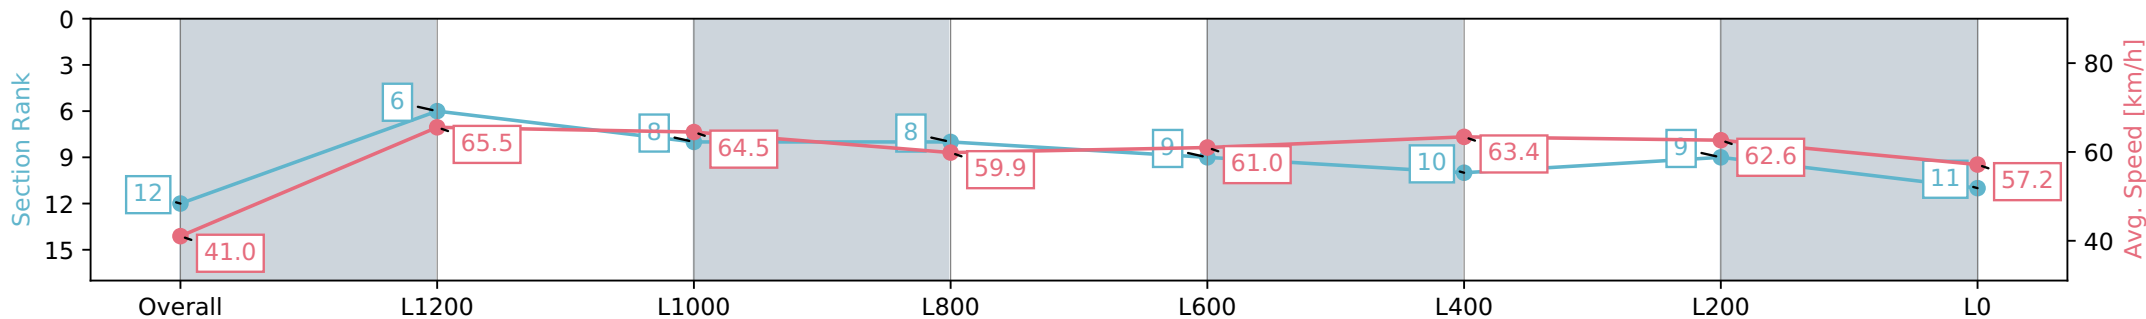

Horse/Jockey Name	BUTTERFIELD
Finish Rank	12
Fastest Section	0:08.79 (Overall)
Top Speed [km/h] (Section)	67.7 (L1200)
Race State	Finished

Pukekohe Park NZ - Professional
Race 7: STELLA ARTOIS CHAMPIONSHIP FINAL - 1500m
26 December 2023 - 4:14PM
Track Rating: Soft 5, Weather: Overcast, Rail Position: True

Section	Overall	L1200	L1000	L800	L600	L400	L200	L0
Section Times	1:30.32 [12] (0:08.79)	1:21.53 [6] (0:10.99)	1:10.54 [8] (0:11.17)	0:59.37 [8] (0:12.06)	0:47.31 [9] (0:11.86)	0:35.45 [10] (0:11.38)	0:24.07 [9] (0:11.50)	0:12.56 [11] (0:12.56)
Average Speed [km/h]	41.0	65.5	64.5	59.9	61.0	63.4	62.6	57.2
Top Speed [km/h]	63.9	67.2	67.7	61.8	62.3	65.0	64.9	60.2
Avg. Dist. to Rail [m]	0.9	0.6	0.6	0.9	1.0	0.5	0.7	0.7
Avg. Stride Freq. [Hz]	2.3	2.4	2.4	2.3	2.3	2.3	2.3	2.2
Avg. Stride Length [m]	5.0	7.5	7.6	7.2	7.3	7.5	7.5	7.0

Report Created: Tue 26 December 2023 14:27:28 GMT+11 (Note: Timing is based on positional data)

- [ ] Ranking at each section and finish
- -:-:- No data available at this section
- NA No data available