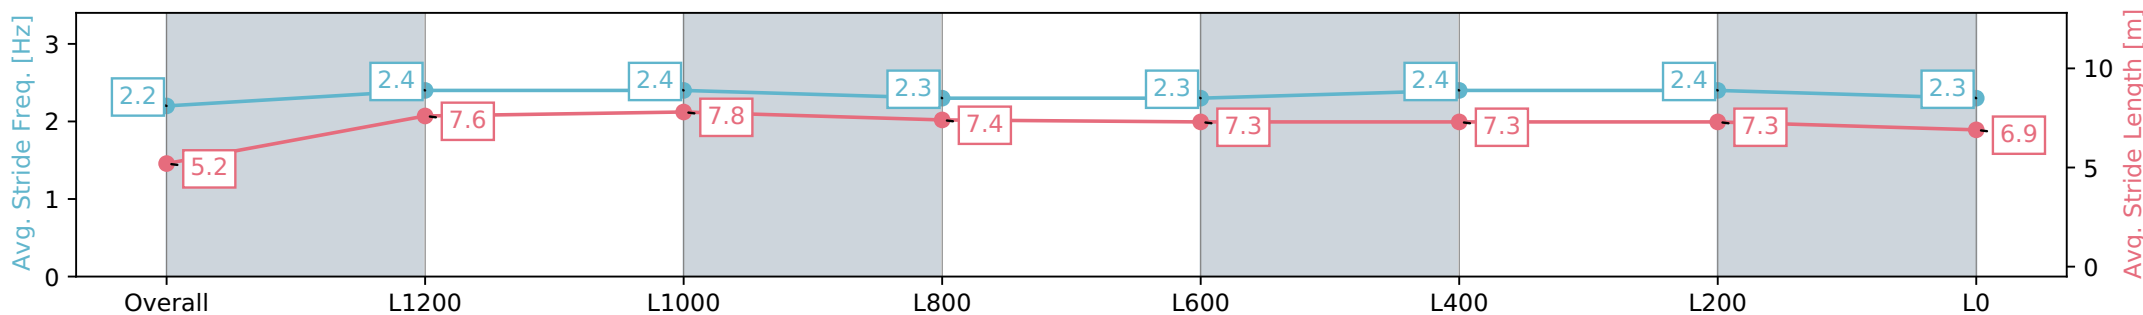

Horse/Jockey Name	BADGERINGDAWITNESS
Finish Rank	9
Fastest Section	0:08.92 (Overall)
Top Speed [km/h] (Section)	69.4 (L1200)
Race State	Finished

Pukekohe Park NZ - Professional
Race 7: STELLA ARTOIS CHAMPIONSHIP FINAL - 1500m
26 December 2023 - 4:14PM
Track Rating: Soft 5, Weather: Overcast, Rail Position: True

Section	Overall	L1200	L1000	L800	L600	L400	L200	L0
Section Times	1:30.13 [9] (0:08.92)	1:21.21 [8] (0:10.72)	1:10.49 [6] (0:10.77)	0:59.72 [1] (0:11.71)	0:48.01 [1] (0:11.90)	0:36.11 [1] (0:11.74)	0:24.37 [1] (0:11.67)	0:12.70 [4] (0:12.70)
Average Speed [km/h]	40.5	67.2	66.9	61.2	61.4	62.0	61.9	56.7
Top Speed [km/h]	64.6	69.1	69.4	64.3	62.6	64.3	64.0	59.3
Avg. Dist. to Rail [m]	7.9	1.9	0.8	0.9	2.1	3.9	2.9	1.7
Avg. Stride Freq. [Hz]	2.2	2.4	2.4	2.3	2.3	2.4	2.4	2.3
Avg. Stride Length [m]	5.2	7.6	7.8	7.4	7.3	7.3	7.3	6.9

Report Created: Tue 26 December 2023 14:27:19 GMT+11 (Note: Timing is based on positional data)

- [ ] Ranking at each section and finish
- -:-:- No data available at this section
- NA No data available