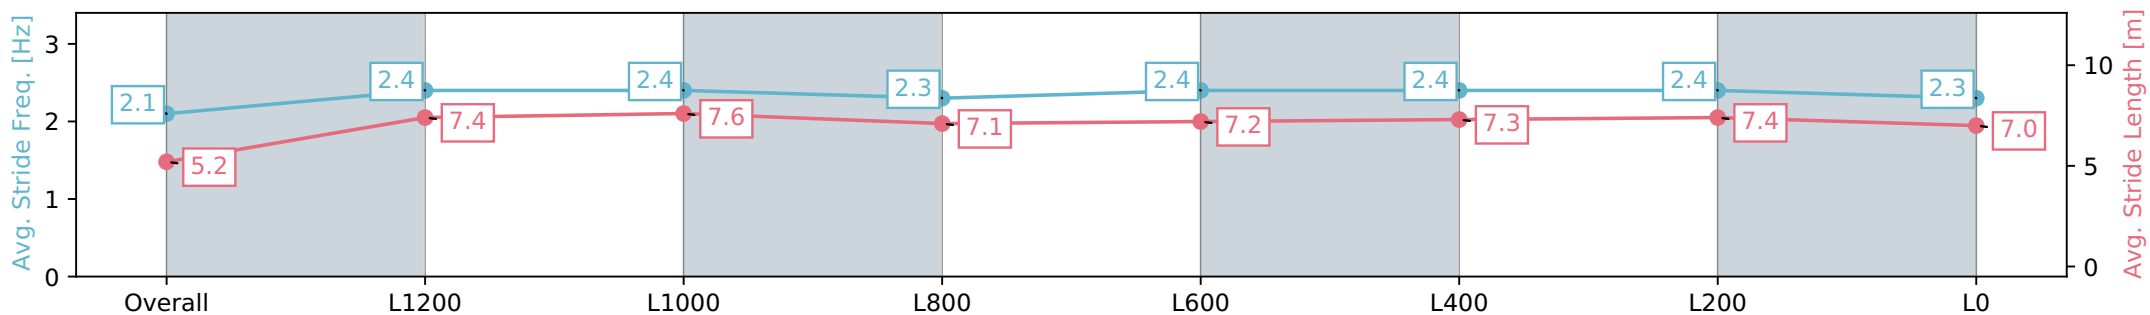

Horse/Jockey Name	ME LIBEREZ
Finish Rank	10
Fastest Section	0:09.18 (Overall)
Top Speed [km/h] (Section)	67.4 (L1400)
Race State	Finished

Pukekohe Park NZ - Professional
Race 7: STELLA ARTOIS CHAMPIONSHIP FINAL - 1500m
26 December 2023 - 4:14PM
Track Rating: Soft 5, Weather: Overcast, Rail Position: True

Section	Overall	L1200	L1000	L800	L600	L400	L200	L0
Section Times	1:30.28 [10] (0:09.18)	1:21.10 [13] (0:11.08)	1:10.02 [14] (0:11.11)	0:58.91 [13] (0:12.00)	0:46.91 [13] (0:11.81)	0:35.10 [13] (0:11.60)	0:23.50 [13] (0:11.22)	0:12.28 [14] (0:12.28)
Average Speed [km/h]	39.1	65.2	64.8	59.7	61.3	62.7	64.3	58.6
Top Speed [km/h]	61.3	67.4	66.8	62.6	62.9	65.2	65.9	61.6
Avg. Dist. to Rail [m]	3.1	0.4	0.6	0.3	1.0	2.6	4.1	6.5
Avg. Stride Freq. [Hz]	2.1	2.4	2.4	2.3	2.4	2.4	2.4	2.3
Avg. Stride Length [m]	5.2	7.4	7.6	7.1	7.2	7.3	7.4	7.0

Report Created: Tue 26 December 2023 14:27:22 GMT+11 (Note: Timing is based on positional data)

- [ ] Ranking at each section and finish
- -:-:- No data available at this section
- NA No data available