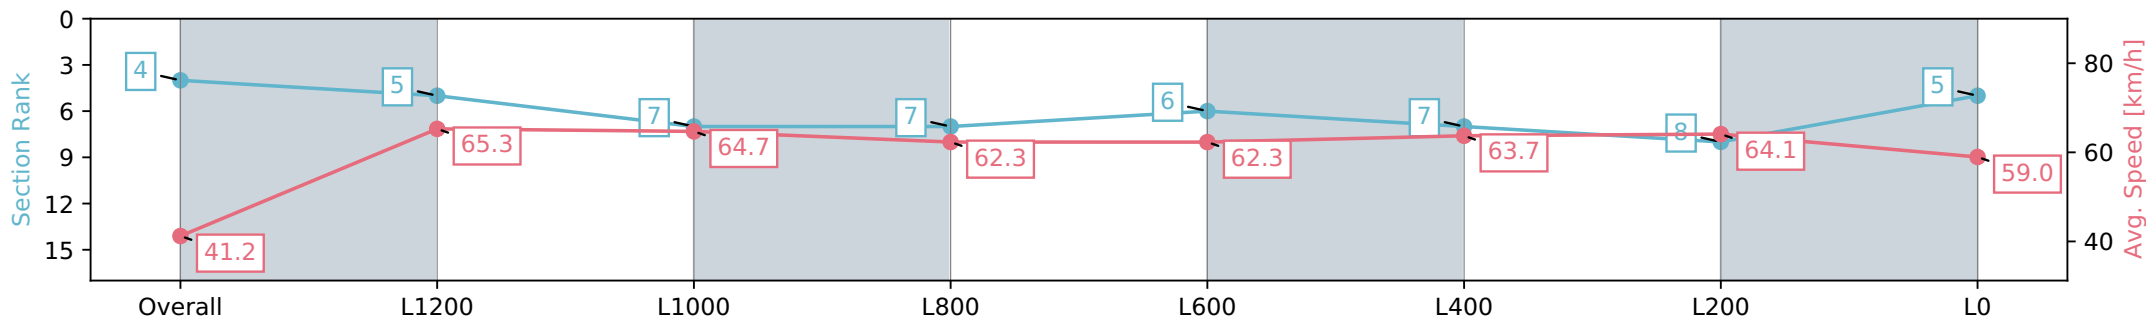

Horse/Jockey Name	SLIPPER ISLAND
Finish Rank	4
Fastest Section	0:08.74 (Overall)
Top Speed [km/h] (Section)	67.9 (L1400)
Race State	Finished

Pukekohe Park NZ - Professional
Race 7: STELLA ARTOIS CHAMPIONSHIP FINAL - 1500m
26 December 2023 - 4:14PM
Track Rating: Soft 5, Weather: Overcast, Rail Position: True

Section	Overall	L1200	L1000	L800	L600	L400	L200	L0
Section Times	1:29.71 [4] (0:08.74)	1:20.97 [5] (0:11.03)	1:09.94 [7] (0:11.11)	0:58.83 [7] (0:11.85)	0:46.98 [6] (0:11.91)	0:35.07 [7] (0:11.59)	0:23.48 [8] (0:11.27)	0:12.21 [5] (0:12.21)
Average Speed [km/h]	41.2	65.3	64.7	62.3	62.3	63.7	64.1	59.0
Top Speed [km/h]	61.3	67.9	66.2	64.3	64.0	67.0	67.7	60.8
Avg. Dist. to Rail [m]	9.1	3.0	1.7	4.1	5.3	6.6	8.8	12.2
Avg. Stride Freq. [Hz]	2.1	2.4	2.3	2.3	2.3	2.3	2.3	2.3
Avg. Stride Length [m]	5.5	7.7	7.8	7.6	7.6	7.7	7.7	7.2

- [ ] Ranking at each section and finish
- -:-:- No data available at this section
- NA No data available