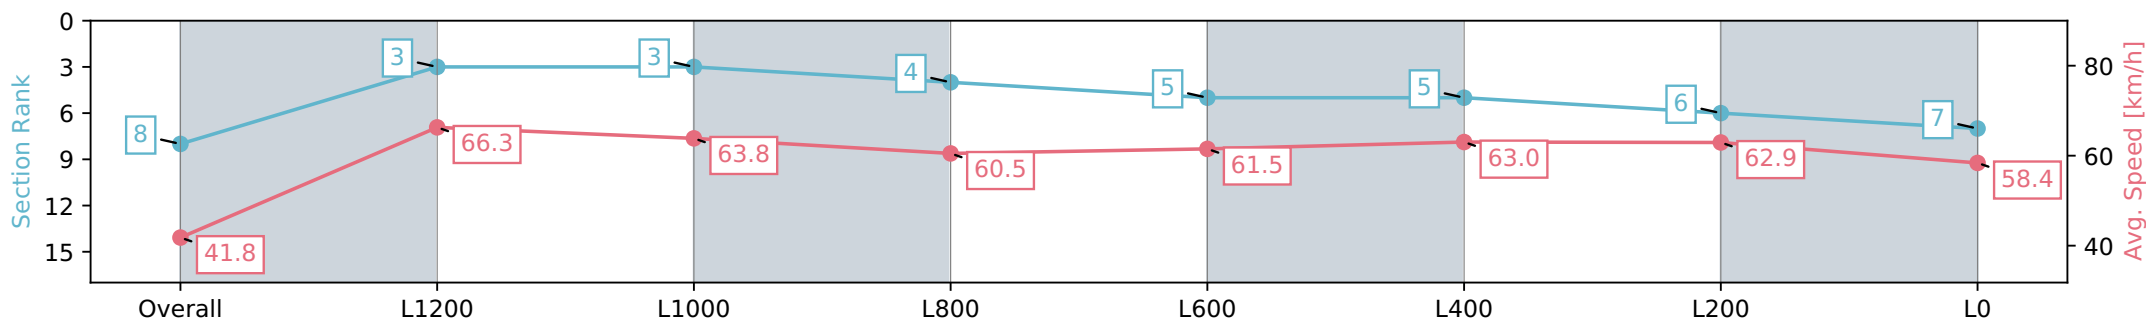

Horse/Jockey Name	DUNEAGLE
Finish Rank	8
Fastest Section	0:08.61 (Overall)
Top Speed [km/h] (Section)	67.8 (L1400)
Race State	Finished

AUCKLAND THOROUGHBRED RACING SINCE 1874

Pukekohe Park NZ - Professional
Race 7: STELLA ARTOIS CHAMPIONSHIP FINAL - 1500m
26 December 2023 - 4:14PM
Track Rating: Soft 5, Weather: Overcast, Rail Position: True

PUKEKOHE PARK

Section	Overall	L1200	L1000	L800	L600	L400	L200	L0
Section Times	1:29.95 [8] (0:08.61)	1:21.34 [3] (0:10.83)	1:10.51 [3] (0:11.30)	0:59.21 [4] (0:11.96)	0:47.25 [5] (0:11.90)	0:35.35 [5] (0:11.56)	0:23.78 [6] (0:11.44)	0:12.34 [7] (0:12.34)
Average Speed [km/h]	41.8	66.3	63.8	60.5	61.5	63.0	62.9	58.4
Top Speed [km/h]	64.1	67.8	65.8	62.3	62.5	64.5	65.2	61.0
Avg. Dist. to Rail [m]	5.4	1.0	0.3	1.0	2.8	3.4	3.3	4.2
Avg. Stride Freq. [Hz]	2.2	2.5	2.4	2.4	2.4	2.4	2.4	2.4
Avg. Stride Length [m]	5.2	7.4	7.4	7.1	7.2	7.3	7.1	6.8

Report Created: Tue 26 December 2023 14:27:15 GMT+11 (Note: Timing is based on positional data)

- [ ] Ranking at each section and finish
- -:-:- No data available at this section
- NA No data available