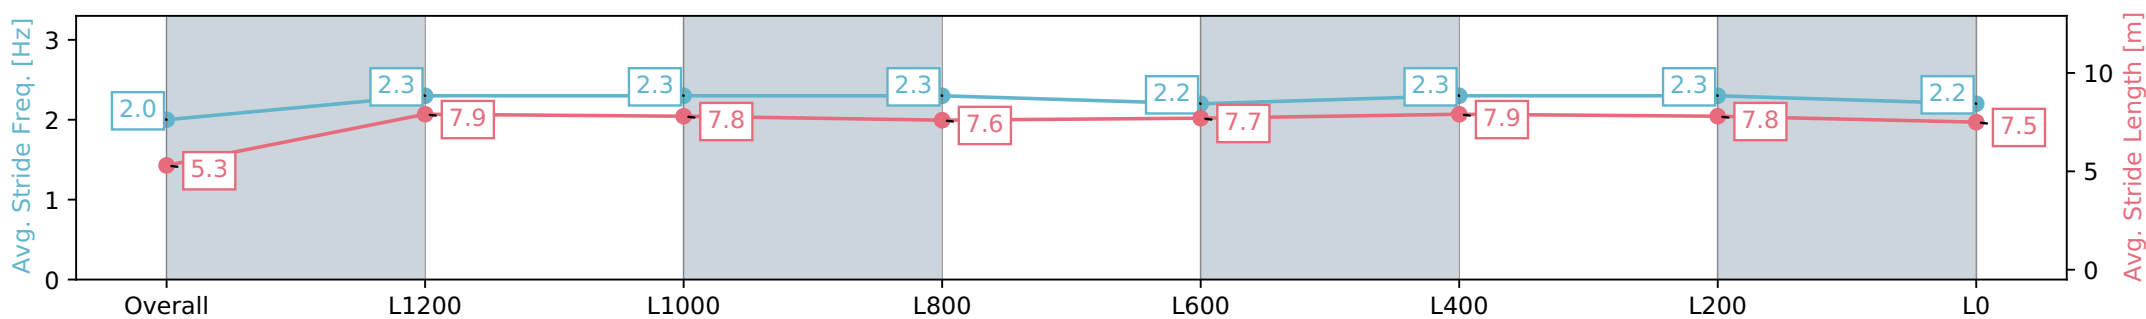

Horse/Jockey Name	SINDACATO
Finish Rank	3
Fastest Section	0:09.19 (Overall)
Top Speed [km/h] (Section)	68.5 (L1400)
Race State	Finished

Pukekohe Park NZ - Professional
Race 7: STELLA ARTOIS CHAMPIONSHIP FINAL - 1500m
26 December 2023 - 4:14PM
Track Rating: Soft 5, Weather: Overcast, Rail Position: True

Section	Overall	L1200	L1000	L800	L600	L400	L200	L0
Section Times	1:29.64 [3] (0:09.19)	1:20.45 [14] (0:11.03)	1:09.42 [12] (0:11.06)	0:58.36 [10] (0:11.76)	0:46.60 [10] (0:11.83)	0:34.77 [9] (0:11.46)	0:23.31 [10] (0:11.30)	0:12.01 [8] (0:12.01)
Average Speed [km/h]	39.2	65.6	65.1	62.0	62.1	63.8	63.7	60.0
Top Speed [km/h]	60.6	68.5	68.0	63.4	63.2	65.9	65.9	61.9
Avg. Dist. to Rail [m]	13.7	3.5	3.0	2.5	3.4	4.2	7.6	11.0
Avg. Stride Freq. [Hz]	2.0	2.3	2.3	2.3	2.2	2.3	2.3	2.2
Avg. Stride Length [m]	5.3	7.9	7.8	7.6	7.7	7.9	7.8	7.5

- [ ] Ranking at each section and finish
- -:-:- No data available at this section
- NA No data available