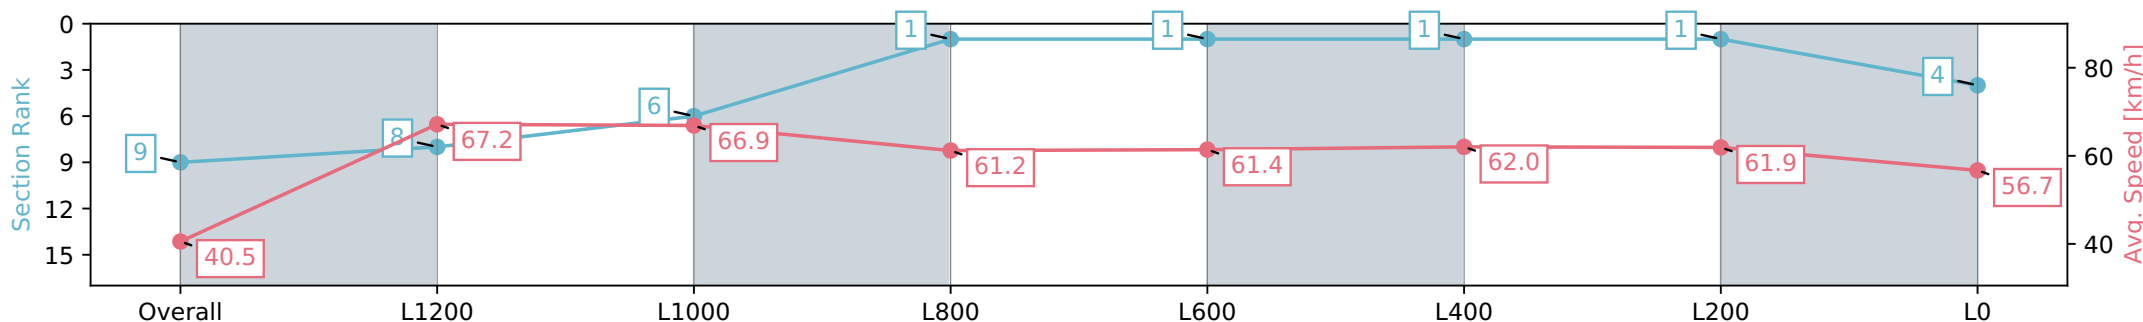

Horse/Jockey Name	BADGERINGDAWITNESS
Finish Rank	9
Fastest Section	0:08.92 (Overall)
Top Speed [km/h] (Section)	69.4 (L1200)
Race State	Finished

Pukekohe Park NZ - Professional
Race 7: STELLA ARTOIS CHAMPIONSHIP FINAL - 1500m
26 December 2023 - 4:14PM
Track Rating: Soft 5, Weather: Overcast, Rail Position: True

Section	Overall	L1200	L1000	L800	L600	L400	L200	L0
Section Times	1:30.13 [9] (0:08.92)	1:21.21 [8] (0:10.72)	1:10.49 [6] (0:10.77)	0:59.72 [1] (0:11.71)	0:48.01 [1] (0:11.90)	0:36.11 [1] (0:11.74)	0:24.37 [1] (0:11.67)	0:12.70 [4] (0:12.70)
Average Speed [km/h]	40.5	67.2	66.9	61.2	61.4	62.0	61.9	56.7
Top Speed [km/h]	64.6	69.1	69.4	64.3	62.6	64.3	64.0	59.3
Avg. Dist. to Rail [m]	7.9	1.9	0.8	0.9	2.1	3.9	2.9	1.7
Avg. Stride Freq. [Hz]	2.2	2.4	2.4	2.3	2.3	2.4	2.4	2.3
Avg. Stride Length [m]	5.2	7.6	7.8	7.4	7.3	7.3	7.3	6.9

Report Created: Tue 26 December 2023 14:27:19 GMT+11 (Note: Timing is based on positional data)

- [ ] Ranking at each section and finish
- -:-:- No data available at this section
- NA No data available