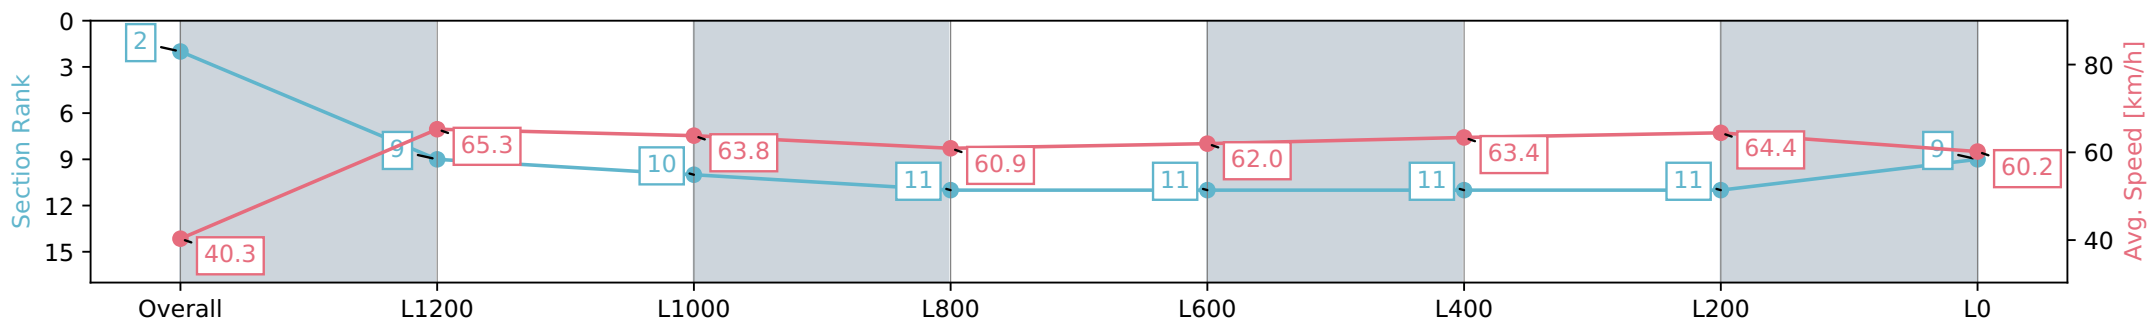

Horse/Jockey Name	RUDYARD
Finish Rank	2
Fastest Section	0:09.00 (Overall)
Top Speed [km/h] (Section)	67.6 (L1400)
Race State	Finished

Pukekohe Park NZ - Professional
Race 7: STELLA ARTOIS CHAMPIONSHIP FINAL - 1500m
26 December 2023 - 4:14PM
Track Rating: Soft 5, Weather: Overcast, Rail Position: True

Section	Overall	L1200	L1000	L800	L600	L400	L200	L0
Section Times	1:29.62 [2] (0:09.00)	1:20.62 [9] (0:11.02)	1:09.60 [10] (0:11.30)	0:58.30 [11] (0:11.82)	0:46.48 [11] (0:11.80)	0:34.68 [11] (0:11.53)	0:23.15 [11] (0:11.16)	0:11.99 [9] (0:11.99)
Average Speed [km/h]	40.3	65.3	63.8	60.9	62.0	63.4	64.4	60.2
Top Speed [km/h]	60.9	67.6	65.6	63.4	63.7	65.7	66.6	61.5
Avg. Dist. to Rail [m]	5.8	0.6	0.5	0.4	2.6	4.8	7.1	9.2
Avg. Stride Freq. [Hz]	2.1	2.4	2.4	2.3	2.3	2.3	2.4	2.3
Avg. Stride Length [m]	5.2	7.4	7.5	7.3	7.5	7.5	7.5	7.2

- [ ] Ranking at each section and finish
- -:-:- No data available at this section
- NA No data available