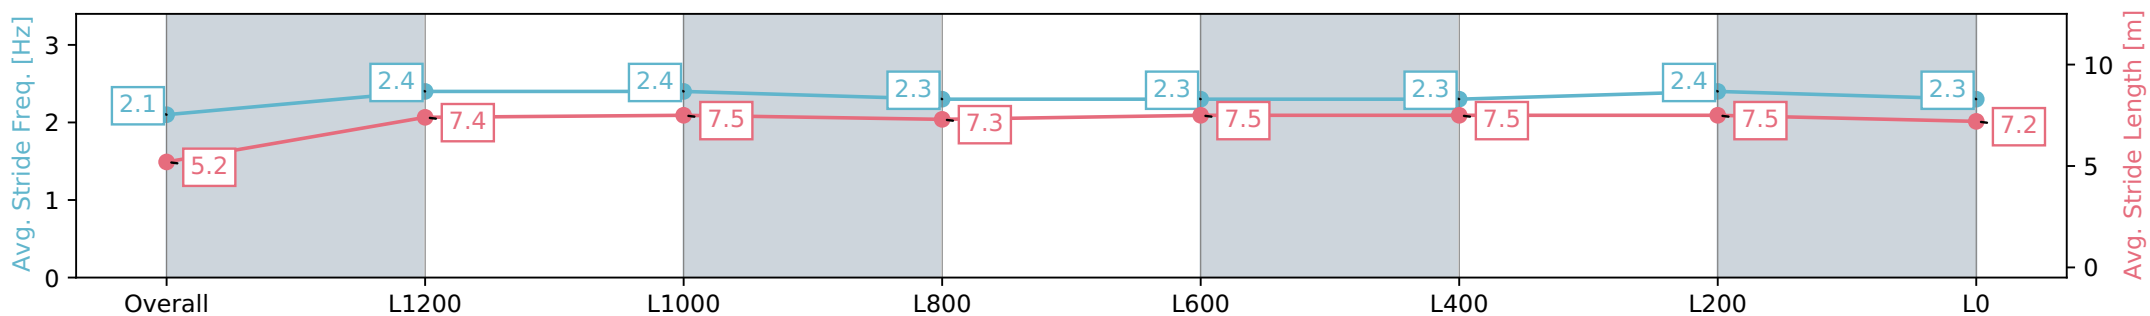

Horse/Jockey Name	RUDYARD
Finish Rank	2
Fastest Section	0:09.00 (Overall)
Top Speed [km/h] (Section)	67.6 (L1400)
Race State	Finished

Pukekohe Park NZ - Professional
Race 7: STELLA ARTOIS CHAMPIONSHIP FINAL - 1500m
26 December 2023 - 4:14PM
Track Rating: Soft 5, Weather: Overcast, Rail Position: True

Section	Overall	L1200	L1000	L800	L600	L400	L200	L0
Section Times	1:29.62 [2] (0:09.00)	1:20.62 [9] (0:11.02)	1:09.60 [10] (0:11.30)	0:58.30 [11] (0:11.82)	0:46.48 [11] (0:11.80)	0:34.68 [11] (0:11.53)	0:23.15 [11] (0:11.16)	0:11.99 [9] (0:11.99)
Average Speed [km/h]	40.3	65.3	63.8	60.9	62.0	63.4	64.4	60.2
Top Speed [km/h]	60.9	67.6	65.6	63.4	63.7	65.7	66.6	61.5
Avg. Dist. to Rail [m]	5.8	0.6	0.5	0.4	2.6	4.8	7.1	9.2
Avg. Stride Freq. [Hz]	2.1	2.4	2.4	2.3	2.3	2.3	2.4	2.3
Avg. Stride Length [m]	5.2	7.4	7.5	7.3	7.5	7.5	7.5	7.2

- [ ] Ranking at each section and finish
- -:-:- No data available at this section
- NA No data available