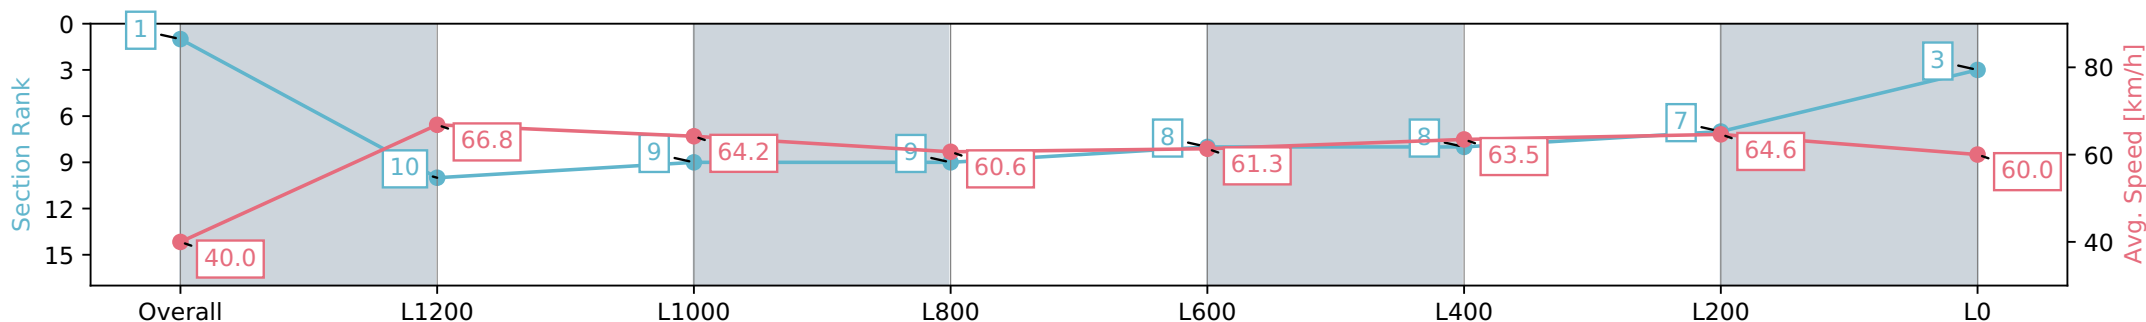

Horse/Jockey Name	SNAZZYTAVI
Finish Rank	1
Fastest Section	0:09.04 (Overall)
Top Speed [km/h] (Section)	68.8 (L1400)
Race State	Finished

Pukekohe Park NZ - Professional
Race 7: STELLA ARTOIS CHAMPIONSHIP FINAL - 1500m
26 December 2023 - 4:14PM
Track Rating: Soft 5, Weather: Overcast, Rail Position: True

Section	Overall	L1200	L1000	L800	L600	L400	L200	L0
Section Times	1:29.40 [1] (0:09.04)	1:20.36 [10] (0:10.79)	1:09.56 [9] (0:11.21)	0:58.36 [9] (0:11.88)	0:46.48 [8] (0:11.91)	0:34.56 [8] (0:11.39)	0:23.18 [7] (0:11.15)	0:12.03 [3] (0:12.03)
Average Speed [km/h]	40.0	66.8	64.2	60.6	61.3	63.5	64.6	60.0
Top Speed [km/h]	62.4	68.8	66.5	62.9	62.1	67.0	66.7	61.4
Avg. Dist. to Rail [m]	4.2	1.0	0.3	0.8	1.9	2.4	4.8	7.5
Avg. Stride Freq. [Hz]	2.1	2.4	2.3	2.2	2.2	2.3	2.3	2.3
Avg. Stride Length [m]	5.1	7.7	7.8	7.5	7.6	7.7	7.8	7.3

- [ ] Ranking at each section and finish
- -:-:- No data available at this section
- NA No data available