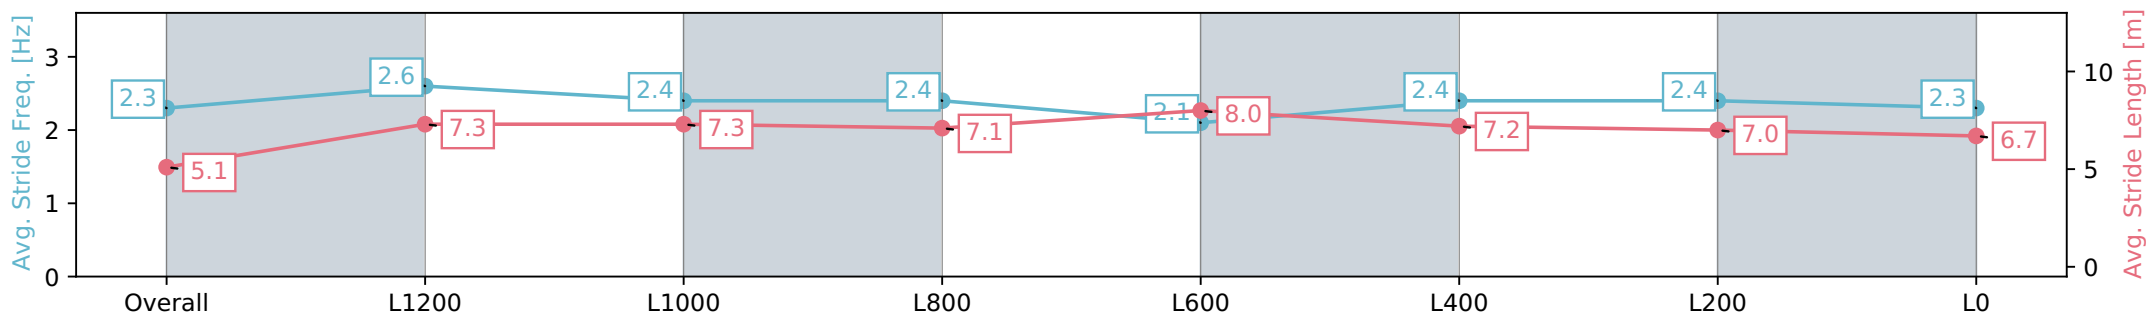

Horse/Jockey Name	GWEN'S DAUGHTER
Finish Rank	14
Fastest Section	0:08.49 (Overall)
Top Speed [km/h] (Section)	69.1 (L1400)
Race State	Finished

Pukekohe Park NZ - Professional
Race 7: STELLA ARTOIS CHAMPIONSHIP FINAL - 1500m
26 December 2023 - 4:14PM
Track Rating: Soft 5, Weather: Overcast, Rail Position: True

Section	Overall	L1200	L1000	L800	L600	L400	L200	L0
Section Times	1:30.55 [14] (0:08.49)	1:22.06 [1] (0:10.71)	1:11.35 [1] (0:11.31)	1:00.04 [2] (0:11.92)	0:48.12 [4] (0:11.84)	0:36.28 [3] (0:11.54)	0:24.74 [3] (0:11.73)	0:13.01 [6] (0:13.01)
Average Speed [km/h]	42.5	67.4	63.6	60.5	61.1	62.4	61.5	55.3
Top Speed [km/h]	65.2	69.1	65.9	62.8	61.9	64.5	64.5	58.2
Avg. Dist. to Rail [m]	13.5	4.0	0.2	0.4	0.6	1.3	3.4	5.1
Avg. Stride Freq. [Hz]	2.3	2.6	2.4	2.4	2.1	2.4	2.4	2.3
Avg. Stride Length [m]	5.1	7.3	7.3	7.1	8.0	7.2	7.0	6.7

- [ ] Ranking at each section and finish
- -:-:- No data available at this section
- NA No data available