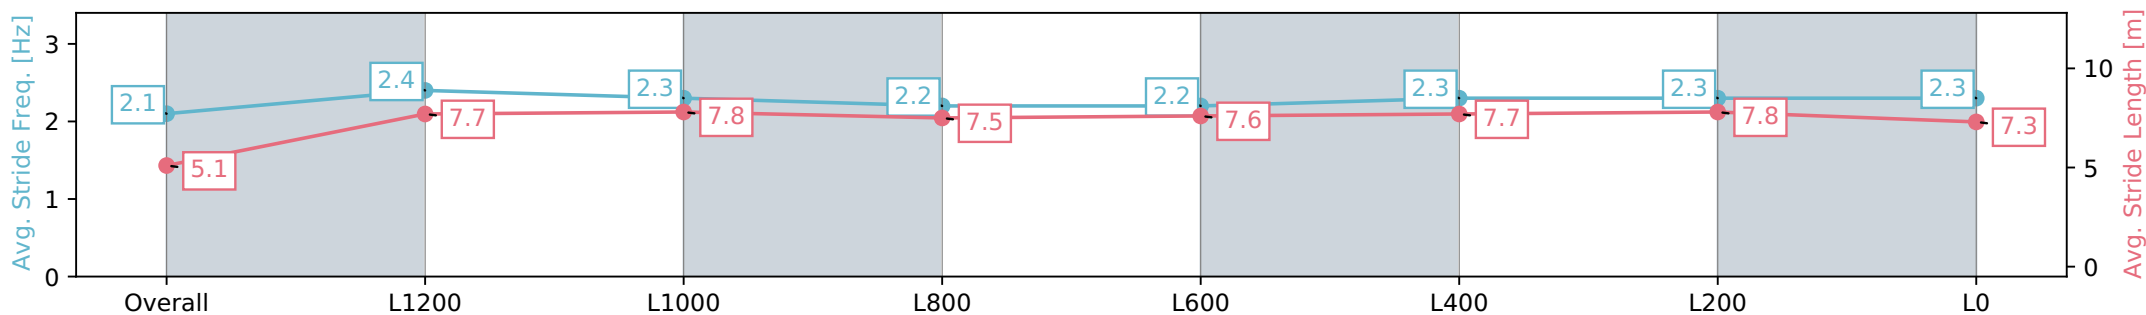

Horse/Jockey Name	SNAZZYTAVI
Finish Rank	1
Fastest Section	0:09.04 (Overall)
Top Speed [km/h] (Section)	68.8 (L1400)
Race State	Finished

Pukekohe Park NZ - Professional
Race 7: STELLA ARTOIS CHAMPIONSHIP FINAL - 1500m
26 December 2023 - 4:14PM
Track Rating: Soft 5, Weather: Overcast, Rail Position: True

Section	Overall	L1200	L1000	L800	L600	L400	L200	L0
Section Times	1:29.40 [1] (0:09.04)	1:20.36 [10] (0:10.79)	1:09.56 [9] (0:11.21)	0:58.36 [9] (0:11.88)	0:46.48 [8] (0:11.91)	0:34.56 [8] (0:11.39)	0:23.18 [7] (0:11.15)	0:12.03 [3] (0:12.03)
Average Speed [km/h]	40.0	66.8	64.2	60.6	61.3	63.5	64.6	60.0
Top Speed [km/h]	62.4	68.8	66.5	62.9	62.1	67.0	66.7	61.4
Avg. Dist. to Rail [m]	4.2	1.0	0.3	0.8	1.9	2.4	4.8	7.5
Avg. Stride Freq. [Hz]	2.1	2.4	2.3	2.2	2.2	2.3	2.3	2.3
Avg. Stride Length [m]	5.1	7.7	7.8	7.5	7.6	7.7	7.8	7.3

- [ ] Ranking at each section and finish
- -:-:- No data available at this section
- NA No data available