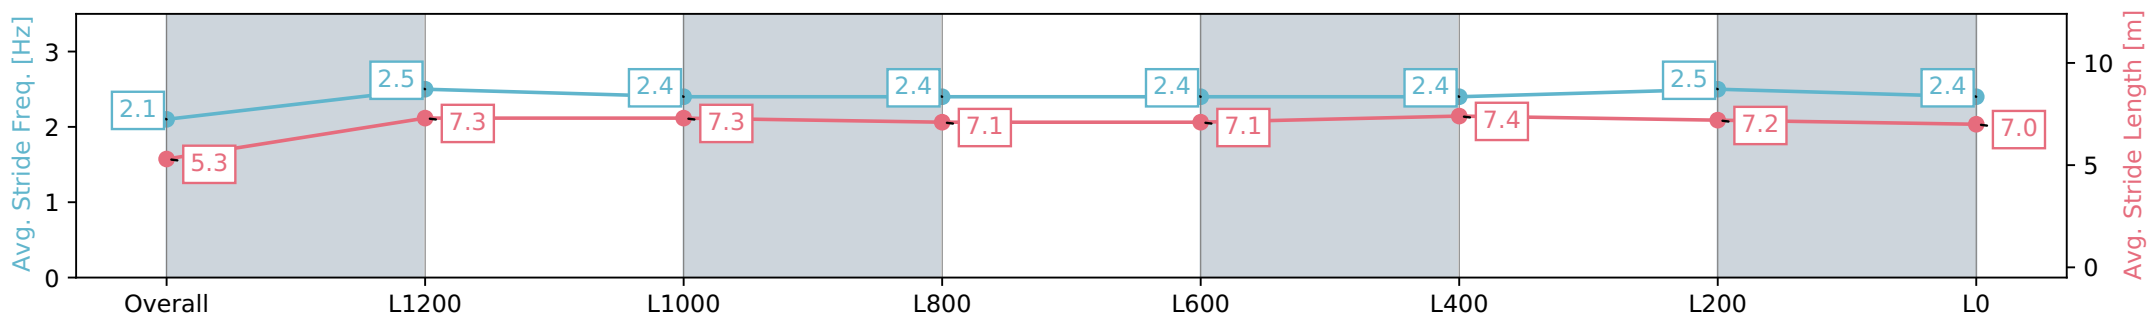

Horse/Jockey Name	BELLA LUCE
Finish Rank	7
Fastest Section	0:09.18 (Overall)
Top Speed [km/h] (Section)	67.5 (L1400)
Race State	Finished

Pukekohe Park NZ - Professional
Race 7: STELLA ARTOIS CHAMPIONSHIP FINAL - 1500m
26 December 2023 - 4:14PM
Track Rating: Soft 5, Weather: Overcast, Rail Position: True

Section	Overall	L1200	L1000	L800	L600	L400	L200	L0
Section Times	1:29.92 [7] (0:09.18)	1:20.74 [12] (0:11.04)	1:09.70 [13] (0:11.27)	0:58.43 [14] (0:11.93)	0:46.50 [14] (0:11.87)	0:34.63 [14] (0:11.49)	0:23.14 [13] (0:11.16)	0:11.98 [13] (0:11.98)
Average Speed [km/h]	39.2	65.3	63.8	60.9	61.9	64.0	64.4	60.3
Top Speed [km/h]	60.1	67.5	66.7	63.0	63.7	66.4	66.4	62.9
Avg. Dist. to Rail [m]	4.3	1.7	0.3	1.6	3.7	5.4	8.1	10.5
Avg. Stride Freq. [Hz]	2.1	2.5	2.4	2.4	2.4	2.4	2.5	2.4
Avg. Stride Length [m]	5.3	7.3	7.3	7.1	7.1	7.4	7.2	7.0

Report Created: Tue 26 December 2023 14:27:12 GMT+11 (Note: Timing is based on positional data)

- [ ] Ranking at each section and finish
- -:-:- No data available at this section
- NA No data available