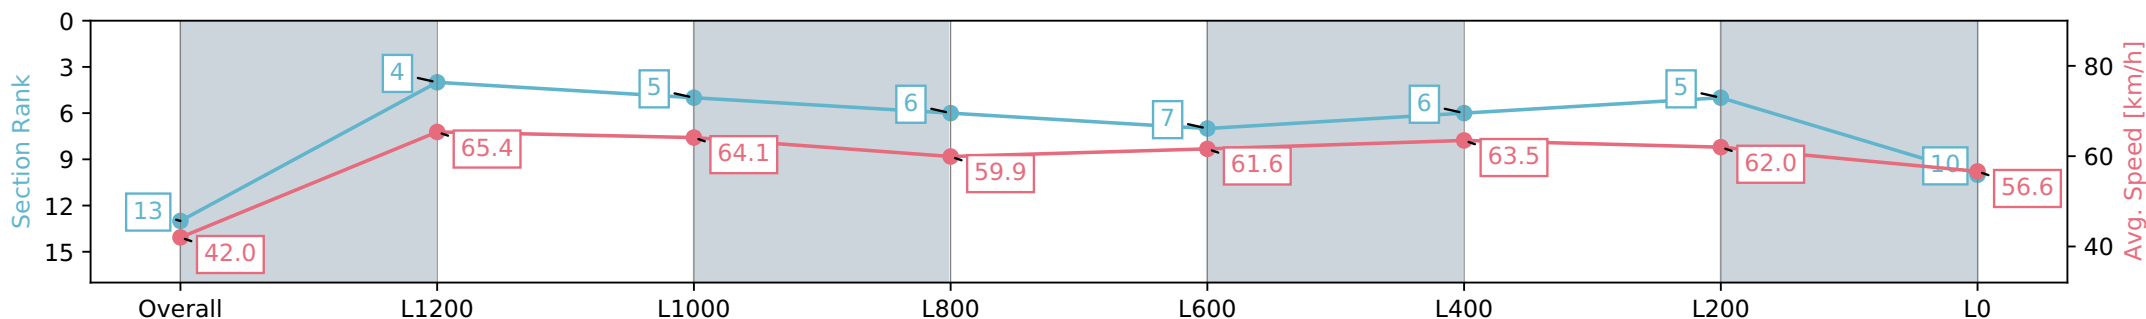

Horse/Jockey Name	LHASA
Finish Rank	13
Fastest Section	0:08.62 (Overall)
Top Speed [km/h] (Section)	67.3 (L1200)
Race State	Finished

Pukekohe Park NZ - Professional
Race 7: STELLA ARTOIS CHAMPIONSHIP FINAL - 1500m
26 December 2023 - 4:14PM
Track Rating: Soft 5, Weather: Overcast, Rail Position: True

Section	Overall	L1200	L1000	L800	L600	L400	L200	L0
Section Times	1:30.40 [13] (0:08.62)	1:21.78 [4] (0:10.99)	1:10.79 [5] (0:11.25)	0:59.54 [6] (0:12.01)	0:47.53 [7] (0:11.76)	0:35.77 [6] (0:11.46)	0:24.31 [5] (0:11.56)	0:12.74 [10] (0:12.74)
Average Speed [km/h]	42.0	65.4	64.1	59.9	61.6	63.5	62.0	56.6
Top Speed [km/h]	63.2	67.2	67.3	62.6	63.6	65.3	65.0	59.4
Avg. Dist. to Rail [m]	3.6	0.5	1.1	0.5	1.0	2.5	2.8	3.5
Avg. Stride Freq. [Hz]	2.2	2.4	2.3	2.3	2.3	2.4	2.4	2.3
Avg. Stride Length [m]	5.4	7.7	7.7	7.4	7.4	7.4	7.3	6.9

- [ ] Ranking at each section and finish
- -:-:- No data available at this section
- NA No data available