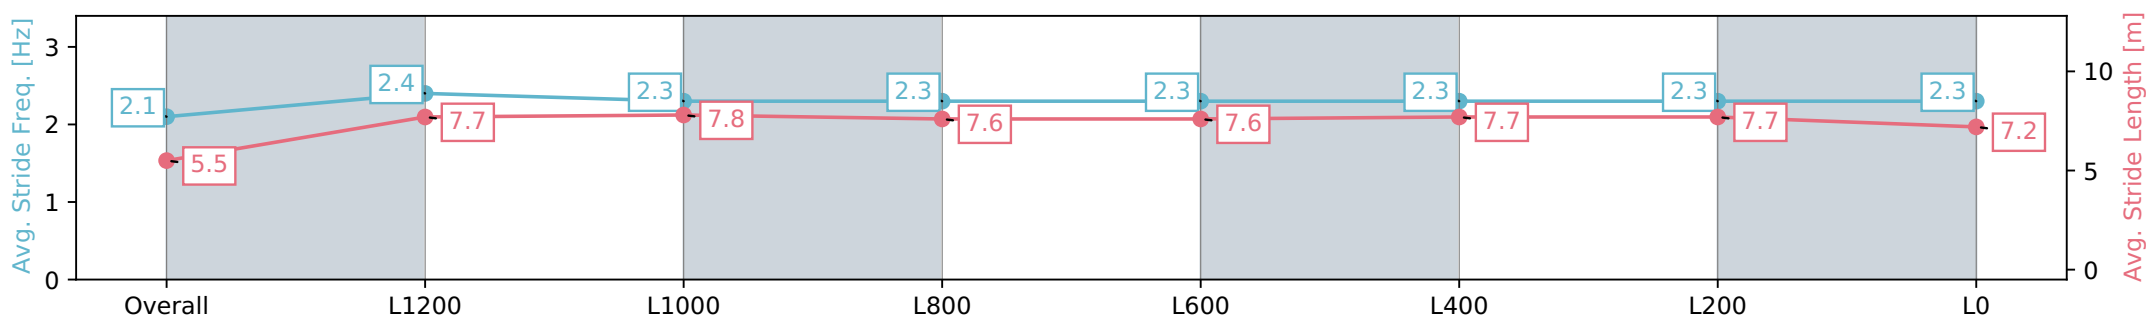

Horse/Jockey Name	SLIPPER ISLAND
Finish Rank	4
Fastest Section	0:08.74 (Overall)
Top Speed [km/h] (Section)	67.9 (L1400)
Race State	Finished

Pukekohe Park NZ - Professional
Race 7: STELLA ARTOIS CHAMPIONSHIP FINAL - 1500m
26 December 2023 - 4:14PM
Track Rating: Soft 5, Weather: Overcast, Rail Position: True

Section	Overall	L1200	L1000	L800	L600	L400	L200	L0
Section Times	1:29.71 [4] (0:08.74)	1:20.97 [5] (0:11.03)	1:09.94 [7] (0:11.11)	0:58.83 [7] (0:11.85)	0:46.98 [6] (0:11.91)	0:35.07 [7] (0:11.59)	0:23.48 [8] (0:11.27)	0:12.21 [5] (0:12.21)
Average Speed [km/h]	41.2	65.3	64.7	62.3	62.3	63.7	64.1	59.0
Top Speed [km/h]	61.3	67.9	66.2	64.3	64.0	67.0	67.7	60.8
Avg. Dist. to Rail [m]	9.1	3.0	1.7	4.1	5.3	6.6	8.8	12.2
Avg. Stride Freq. [Hz]	2.1	2.4	2.3	2.3	2.3	2.3	2.3	2.3
Avg. Stride Length [m]	5.5	7.7	7.8	7.6	7.6	7.7	7.7	7.2

- [ ] Ranking at each section and finish
- -:-:- No data available at this section
- NA No data available