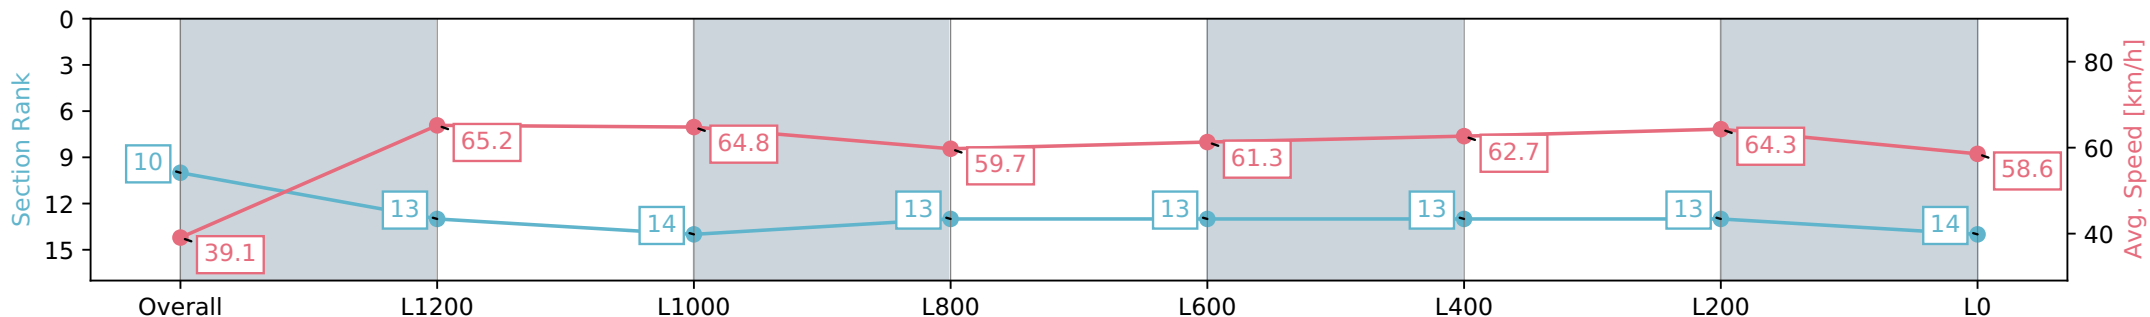

Horse/Jockey Name	ME LIBEREZ
Finish Rank	10
Fastest Section	0:09.18 (Overall)
Top Speed [km/h] (Section)	67.4 (L1400)
Race State	Finished

Pukekohe Park NZ - Professional
Race 7: STELLA ARTOIS CHAMPIONSHIP FINAL - 1500m
26 December 2023 - 4:14PM
Track Rating: Soft 5, Weather: Overcast, Rail Position: True

Section	Overall	L1200	L1000	L800	L600	L400	L200	L0
Section Times	1:30.28 [10] (0:09.18)	1:21.10 [13] (0:11.08)	1:10.02 [14] (0:11.11)	0:58.91 [13] (0:12.00)	0:46.91 [13] (0:11.81)	0:35.10 [13] (0:11.60)	0:23.50 [13] (0:11.22)	0:12.28 [14] (0:12.28)
Average Speed [km/h]	39.1	65.2	64.8	59.7	61.3	62.7	64.3	58.6
Top Speed [km/h]	61.3	67.4	66.8	62.6	62.9	65.2	65.9	61.6
Avg. Dist. to Rail [m]	3.1	0.4	0.6	0.3	1.0	2.6	4.1	6.5
Avg. Stride Freq. [Hz]	2.1	2.4	2.4	2.3	2.4	2.4	2.4	2.3
Avg. Stride Length [m]	5.2	7.4	7.6	7.1	7.2	7.3	7.4	7.0

Report Created: Tue 26 December 2023 14:27:22 GMT+11 (Note: Timing is based on positional data)

- [ ] Ranking at each section and finish
- -:-:- No data available at this section
- NA No data available