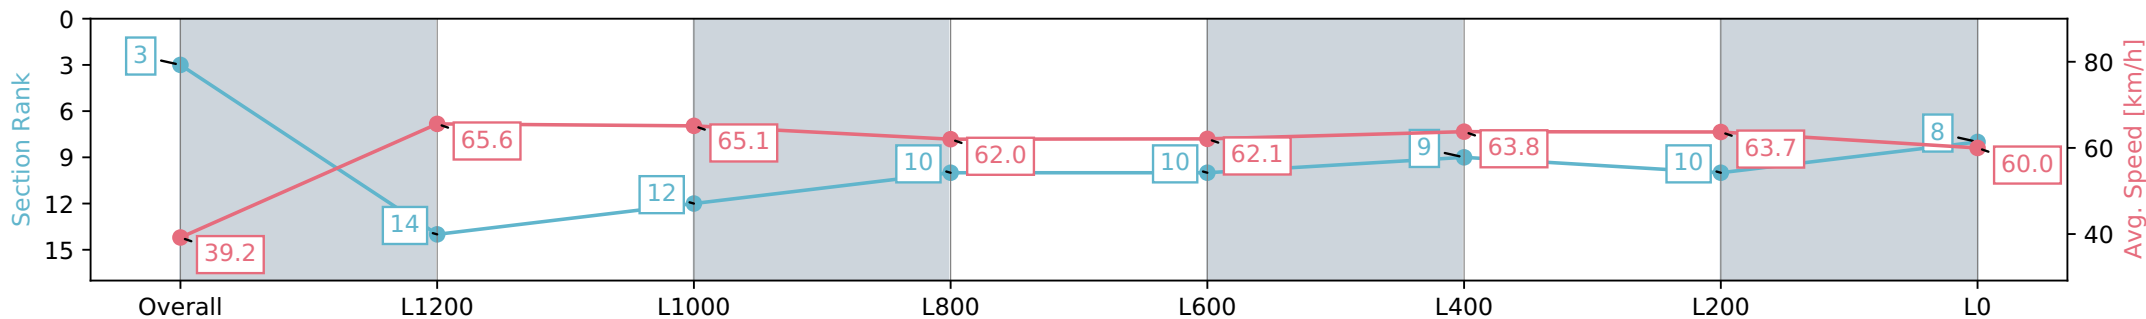

Horse/Jockey Name	SINDACATO
Finish Rank	3
Fastest Section	0:09.19 (Overall)
Top Speed [km/h] (Section)	68.5 (L1400)
Race State	Finished

Pukekohe Park NZ - Professional
Race 7: STELLA ARTOIS CHAMPIONSHIP FINAL - 1500m
26 December 2023 - 4:14PM
Track Rating: Soft 5, Weather: Overcast, Rail Position: True

Section	Overall	L1200	L1000	L800	L600	L400	L200	L0
Section Times	1:29.64 [3] (0:09.19)	1:20.45 [14] (0:11.03)	1:09.42 [12] (0:11.06)	0:58.36 [10] (0:11.76)	0:46.60 [10] (0:11.83)	0:34.77 [9] (0:11.46)	0:23.31 [10] (0:11.30)	0:12.01 [8] (0:12.01)
Average Speed [km/h]	39.2	65.6	65.1	62.0	62.1	63.8	63.7	60.0
Top Speed [km/h]	60.6	68.5	68.0	63.4	63.2	65.9	65.9	61.9
Avg. Dist. to Rail [m]	13.7	3.5	3.0	2.5	3.4	4.2	7.6	11.0
Avg. Stride Freq. [Hz]	2.0	2.3	2.3	2.3	2.2	2.3	2.3	2.2
Avg. Stride Length [m]	5.3	7.9	7.8	7.6	7.7	7.9	7.8	7.5

- [ ] Ranking at each section and finish
- -:-:- No data available at this section
- NA No data available