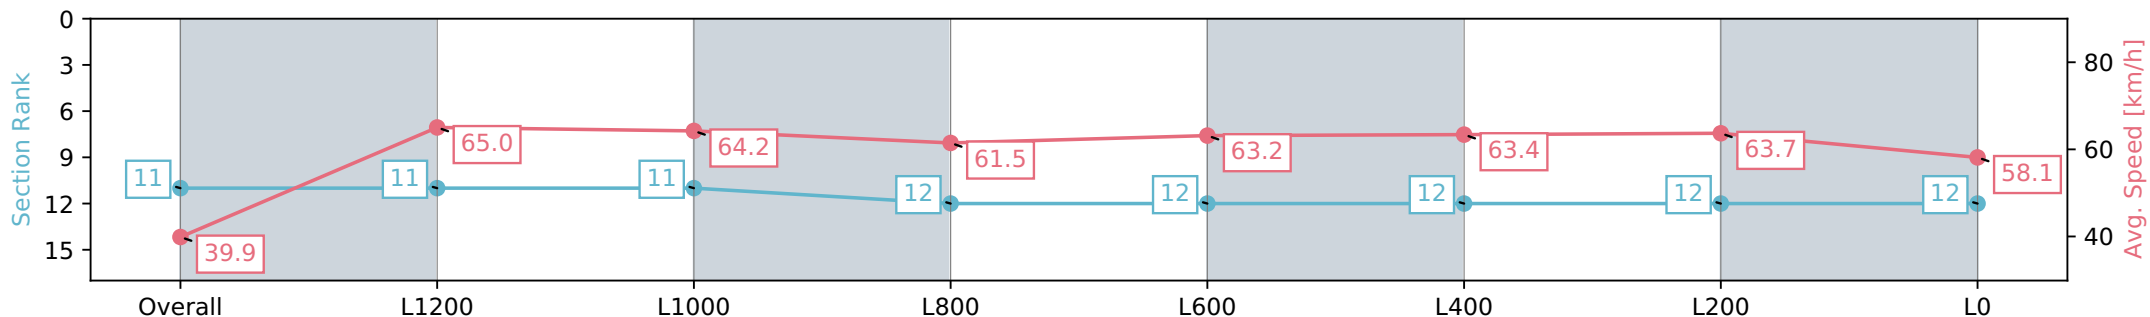

Horse/Jockey Name	MOERAKI
Finish Rank	11
Fastest Section	0:09.10 (Overall)
Top Speed [km/h] (Section)	68.4 (L1400)
Race State	Finished

Pukekohe Park NZ - Professional
Race 7: STELLA ARTOIS CHAMPIONSHIP FINAL - 1500m
26 December 2023 - 4:14PM
Track Rating: Soft 5, Weather: Overcast, Rail Position: True

Section	Overall	L1200	L1000	L800	L600	L400	L200	L0
Section Times	1:30.30 [11] (0:09.10)	1:21.20 [11] (0:11.10)	1:10.10 [11] (0:11.17)	0:58.93 [12] (0:11.93)	0:47.00 [12] (0:11.67)	0:35.33 [12] (0:11.60)	0:23.73 [12] (0:11.30)	0:12.43 [12] (0:12.43)
Average Speed [km/h]	39.9	65.0	64.2	61.5	63.2	63.4	63.7	58.1
Top Speed [km/h]	60.5	68.4	66.4	62.7	64.6	67.0	66.5	60.4
Avg. Dist. to Rail [m]	10.8	1.8	1.6	2.7	4.3	5.8	9.0	11.4
Avg. Stride Freq. [Hz]	2.1	2.4	2.3	2.3	2.3	2.3	2.3	2.2
Avg. Stride Length [m]	5.2	7.5	7.7	7.6	7.6	7.6	7.6	7.2

Report Created: Tue 26 December 2023 14:27:25 GMT+11 (Note: Timing is based on positional data)

- [ ] Ranking at each section and finish
- -:-:- No data available at this section
- NA No data available