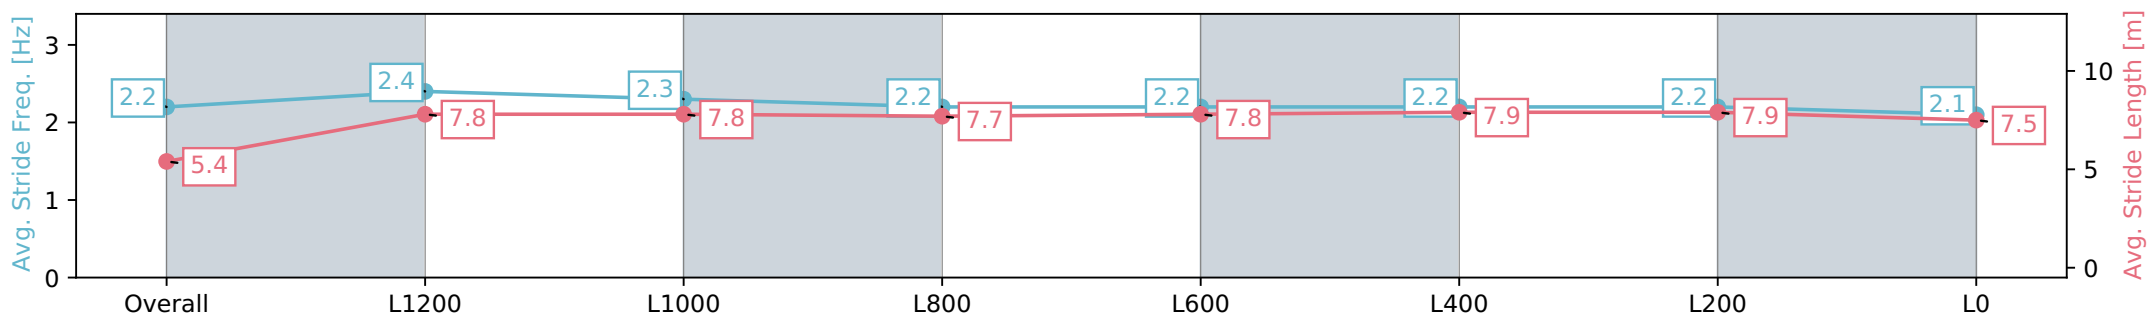

Horse/Jockey Name	REVERBERATIONS
Finish Rank	6
Fastest Section	0:08.54 (Overall)
Top Speed [km/h] (Section)	68.9 (L1400)
Race State	Finished

Pukekohe Park NZ - Professional
Race 7: STELLA ARTOIS CHAMPIONSHIP FINAL - 1500m
26 December 2023 - 4:14PM
Track Rating: Soft 5, Weather: Overcast, Rail Position: True

Section	Overall	L1200	L1000	L800	L600	L400	L200	L0
Section Times	1:29.89 [6] (0:08.54)	1:21.35 [2] (0:10.76)	1:10.59 [2] (0:11.27)	0:59.32 [3] (0:11.85)	0:47.47 [3] (0:11.93)	0:35.54 [4] (0:11.56)	0:23.98 [4] (0:11.38)	0:12.60 [1] (0:12.60)
Average Speed [km/h]	42.3	67.0	63.8	61.4	61.6	63.2	63.4	57.2
Top Speed [km/h]	64.9	68.9	66.0	63.4	62.1	66.0	65.4	60.6
Avg. Dist. to Rail [m]	11.2	3.6	1.2	2.0	3.2	3.7	4.8	5.5
Avg. Stride Freq. [Hz]	2.2	2.4	2.3	2.2	2.2	2.2	2.2	2.1
Avg. Stride Length [m]	5.4	7.8	7.8	7.7	7.8	7.8	7.9	7.5

Report Created: Tue 26 December 2023 14:27:08 GMT+11 (Note: Timing is based on positional data)

- [ ] Ranking at each section and finish
- -:-:- No data available at this section
- NA No data available