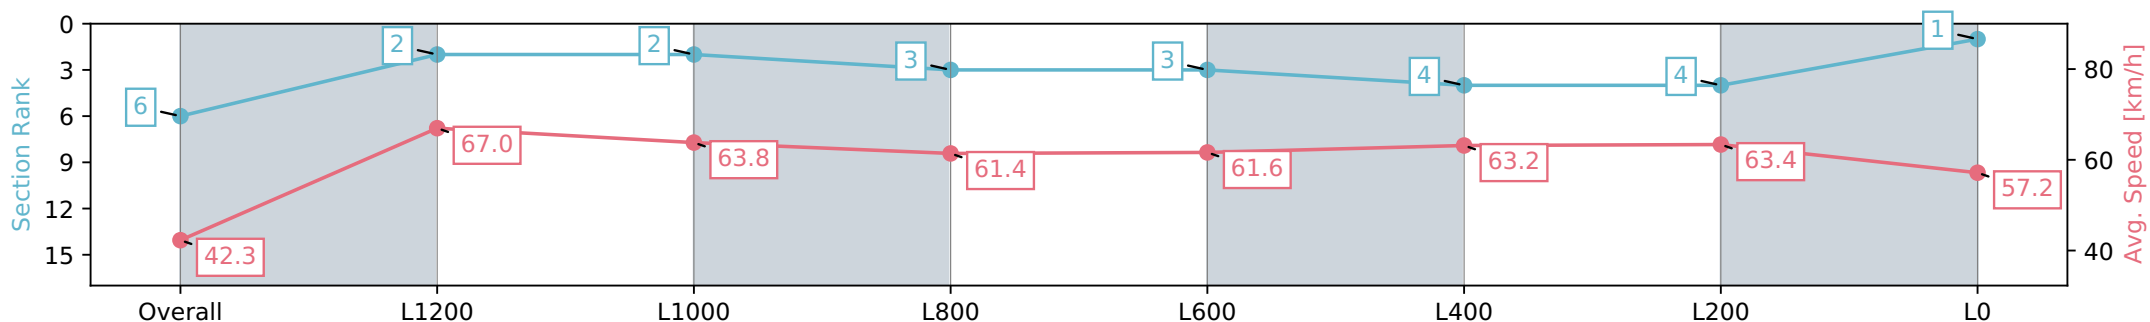

Horse/Jockey Name	REVERBERATIONS
Finish Rank	6
Fastest Section	0:08.54 (Overall)
Top Speed [km/h] (Section)	68.9 (L1400)
Race State	Finished

Pukekohe Park NZ - Professional
Race 7: STELLA ARTOIS CHAMPIONSHIP FINAL - 1500m
26 December 2023 - 4:14PM
Track Rating: Soft 5, Weather: Overcast, Rail Position: True

Section	Overall	L1200	L1000	L800	L600	L400	L200	L0
Section Times	1:29.89 [6] (0:08.54)	1:21.35 [2] (0:10.76)	1:10.59 [2] (0:11.27)	0:59.32 [3] (0:11.85)	0:47.47 [3] (0:11.93)	0:35.54 [4] (0:11.56)	0:23.98 [4] (0:11.38)	0:12.60 [1] (0:12.60)
Average Speed [km/h]	42.3	67.0	63.8	61.4	61.6	63.2	63.4	57.2
Top Speed [km/h]	64.9	68.9	66.0	63.4	62.1	66.0	65.4	60.6
Avg. Dist. to Rail [m]	11.2	3.6	1.2	2.0	3.2	3.7	4.8	5.5
Avg. Stride Freq. [Hz]	2.2	2.4	2.3	2.2	2.2	2.2	2.2	2.1
Avg. Stride Length [m]	5.4	7.8	7.8	7.7	7.8	7.8	7.9	7.5

Report Created: Tue 26 December 2023 14:27:08 GMT+11 (Note: Timing is based on positional data)

- [ ] Ranking at each section and finish
- -:-:- No data available at this section
- NA No data available