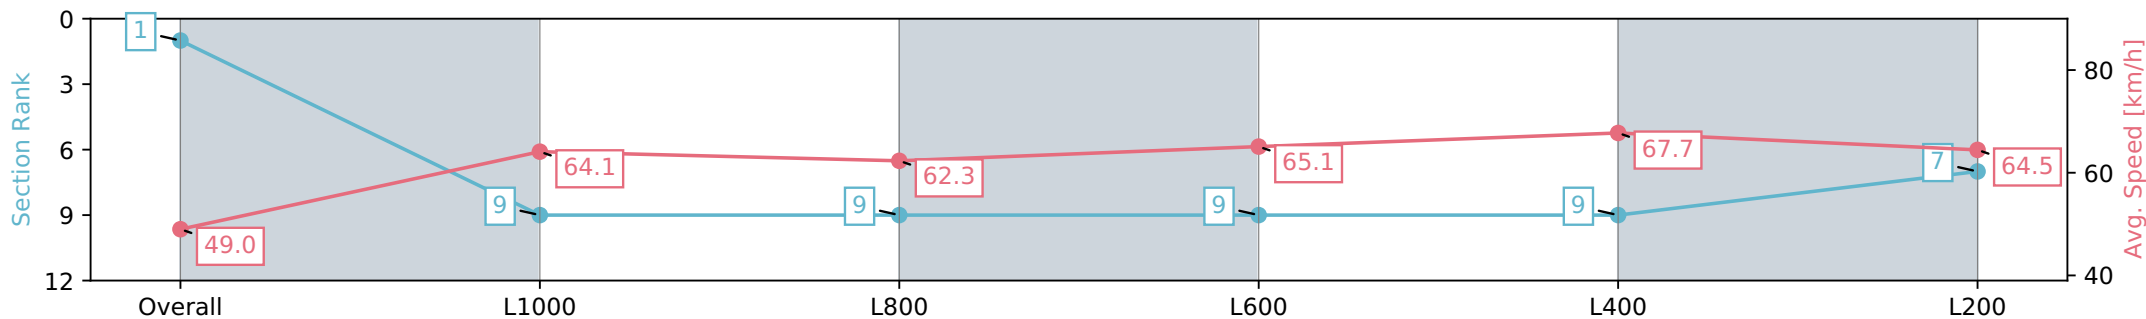

Section	Overall	L1000	L800	L600	L400	L200
Section Times	1:10.39 [1] (0:14.72)	0:55.67 [9] (0:11.42)	0:44.25 [9] (0:11.54)	0:32.71 [9] (0:10.93)	0:21.78 [9] (0:10.63)	0:11.15 [7] (0:11.15)
Average Speed [km/h]	49.0	64.1	62.3	65.1	67.7	64.5
Top Speed [km/h]	65.5	66.4	65.1	67.3	68.3	68.1
Avg. Dist. to Rail [m]	8.9	2.4	0.6	2.5	1.6	2.6
Avg. Stride Freq. [Hz]	2.3	2.4	2.3	2.4	2.5	2.4
Avg. Stride Length [m]	6.5	7.4	7.3	7.4	7.6	7.4