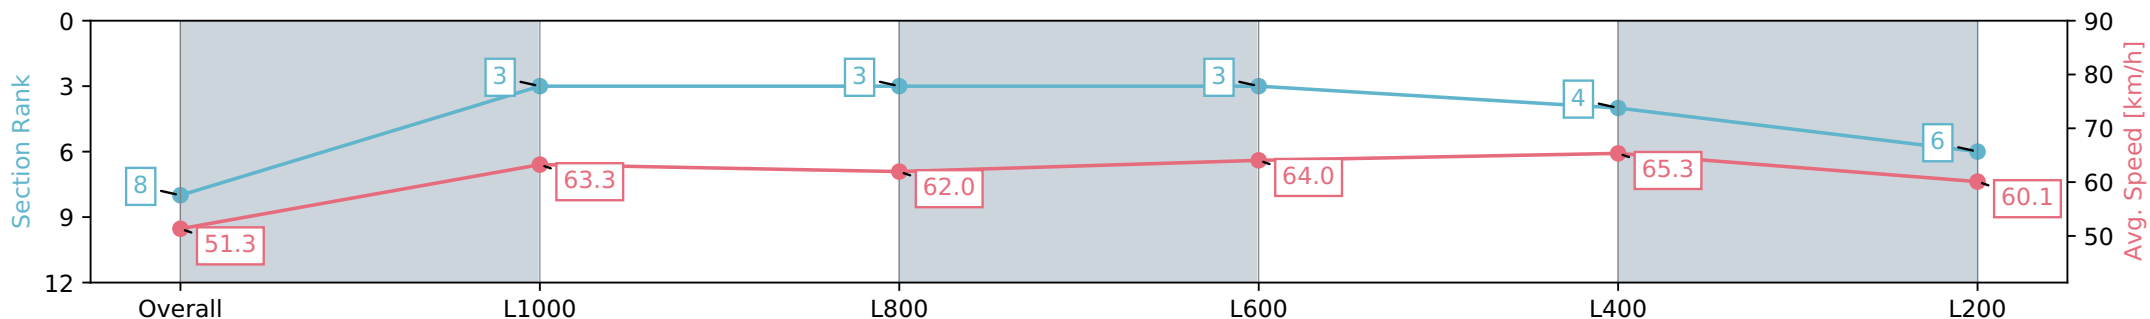

Horse/Jockey Name	DAME LILIBIC
Finish Rank	8
Fastest Section	0:11.04 (L400)
Top Speed [km/h] (Section)	68.0 (L400)
Race State	Finished

Pukekohe Park NZ - Professional
Race 2: MAJESTIC HORSE FLOATS 1200 - 1200m
26 December 2023 - 1:15PM
Track Rating: Soft 6, Weather: Overcast, Rail Position: True

Section	Overall	L1000	L800	L600	L400	L200
Section Times	1:11.16 [8] (0:14.06)	0:57.10 [3] (0:11.23)	0:45.87 [3] (0:11.55)	0:34.32 [3] (0:11.28)	0:23.03 [4] (0:11.04)	0:11.99 [6] (0:11.99)
Average Speed [km/h]	51.3	63.3	62.0	64.0	65.3	60.1
Top Speed [km/h]	66.2	66.1	63.1	66.4	68.0	62.6
Avg. Dist. to Rail [m]	1.5	2.3	1.1	1.3	0.5	1.1
Avg. Stride Freq. [Hz]	2.5	2.4	2.4	2.5	2.5	2.5
Avg. Stride Length [m]	6.4	7.1	7.0	7.1	7.1	6.7

- [ ] Ranking at each section and finish
- -:-:- No data available at this section
- NA No data available