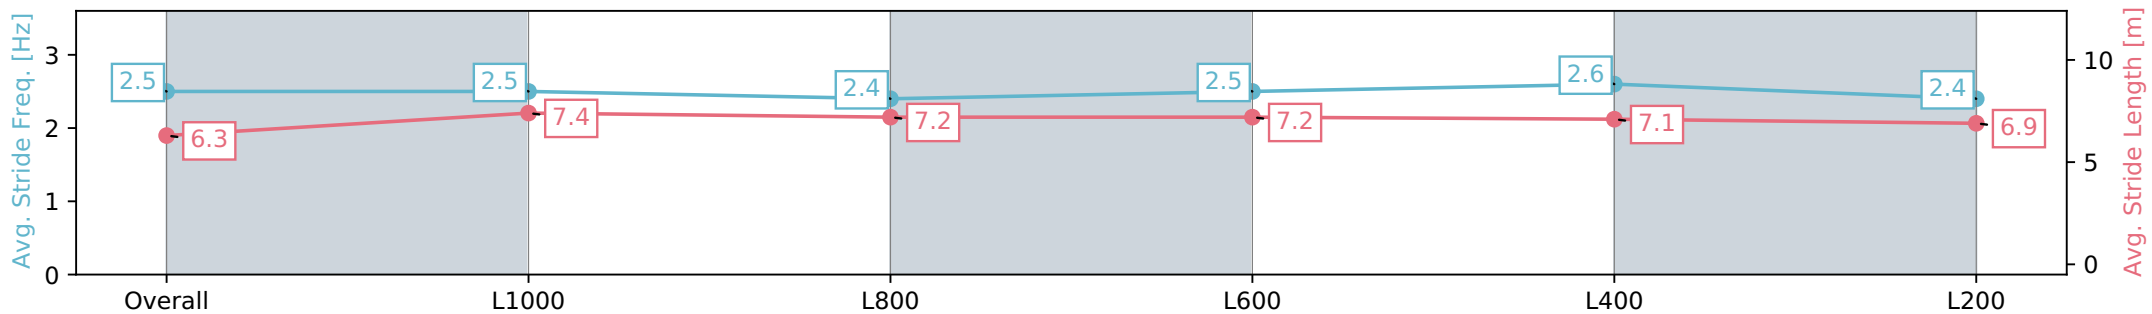

- [ ] Ranking at each section and finish
- :-:- No data available at this section
- NA No data available

Horse/Jockey Name	SCREAMIN EAGLE
Finish Rank	7
Fastest Section	0:11.05 (L400)
Top Speed [km/h] (Section)	67.9 (L600)
Race State	Finished

Pukekohe Park NZ - Professional  
 Race 2: MAJESTIC HORSE FLOATS 1200 - 1200m  
 26 December 2023 - 1:15PM  
 Track Rating: Soft 6, Weather: Overcast, Rail Position: True

Section	Overall	L1000	L800	L600	L400	L200
Section Times	1:11.14 [7] (0:14.28)	0:56.86 [5] (0:11.08)	0:45.78 [4] (0:11.51)	0:34.27 [4] (0:11.20)	0:23.07 [3] (0:11.05)	0:12.02 [5] (0:12.02)
Average Speed [km/h]	50.5	65.4	63.1	64.8	65.2	59.8
Top Speed [km/h]	67.1	67.4	63.7	67.9	66.6	64.3
Avg. Dist. to Rail [m]	1.1	0.7	1.5	2.3	4.2	3.4
Avg. Stride Freq. [Hz]	2.5	2.5	2.4	2.5	2.6	2.4
Avg. Stride Length [m]	6.3	7.4	7.2	7.2	7.1	6.9