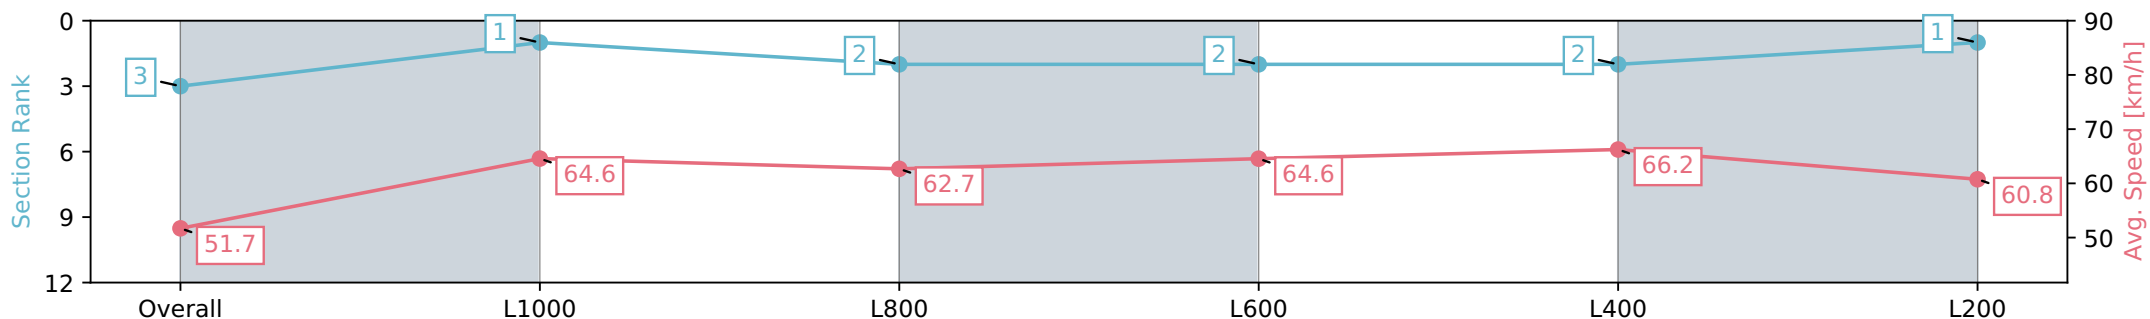

Horse/Jockey Name	ACADEMY AWARD
Finish Rank	3
Fastest Section	0:10.88 (L400)
Top Speed [km/h] (Section)	67.4 (L400)
Race State	Finished

Pukekohe Park NZ - Professional
Race 2: MAJESTIC HORSE FLOATS 1200 - 1200m
26 December 2023 - 1:15PM
Track Rating: Soft 6, Weather: Overcast, Rail Position: True

Section	Overall	L1000	L800	L600	L400	L200
Section Times	1:10.66 [3] (0:13.92)	0:56.74 [1] (0:11.36)	0:45.38 [2] (0:11.39)	0:33.99 [2] (0:11.27)	0:22.72 [2] (0:10.88)	0:11.84 [1] (0:11.84)
Average Speed [km/h]	51.7	64.6	62.7	64.6	66.2	60.8
Top Speed [km/h]	66.8	66.7	63.7	67.3	67.4	63.7
Avg. Dist. to Rail [m]	4.5	1.1	1.1	2.6	3.4	2.4
Avg. Stride Freq. [Hz]	2.4	2.4	2.4	2.4	2.5	2.4
Avg. Stride Length [m]	6.8	7.5	7.4	7.4	7.4	6.9

- [ ] Ranking at each section and finish
- -:-:- No data available at this section
- NA No data available