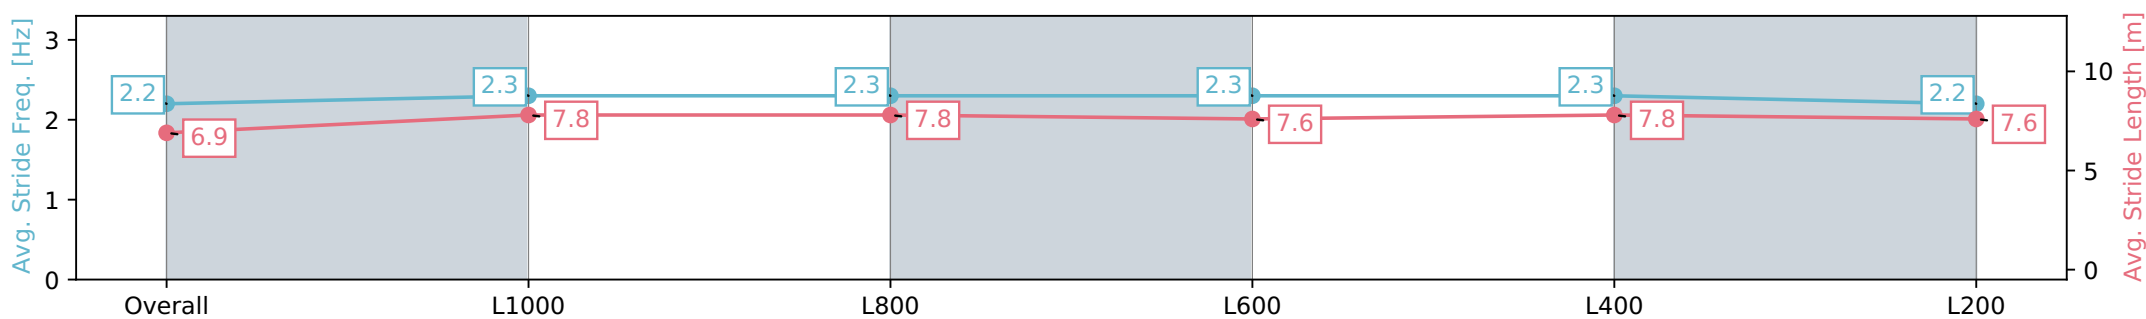

Horse/Jockey Name	CANNY MAN
Finish Rank	6
Fastest Section	0:10.98 (L400)
Top Speed [km/h] (Section)	68.3 (L400)
Race State	Finished

AUCKLAND
THOROUGHBRED
RACING
SINCE 1874

Pukekohe Park NZ - Professional
Race 2: MAJESTIC HORSE FLOATS 1200 - 1200m
26 December 2023 - 1:15PM
Track Rating: Soft 6, Weather: Overcast, Rail Position: True

PUKEKOHE
PARK

Section	Overall	L1000	L800	L600	L400	L200
Section Times	1:11.08 [6] (0:14.38)	0:56.70 [6] (0:11.18)	0:45.52 [7] (0:11.54)	0:33.98 [7] (0:11.32)	0:22.66 [8] (0:10.98)	0:11.68 [8] (0:11.68)
Average Speed [km/h]	50.0	64.7	63.1	64.7	65.7	61.6
Top Speed [km/h]	65.6	65.6	63.9	66.7	68.3	63.7
Avg. Dist. to Rail [m]	2.4	0.6	1.9	5.3	8.4	5.8
Avg. Stride Freq. [Hz]	2.2	2.3	2.3	2.3	2.3	2.2
Avg. Stride Length [m]	6.9	7.8	7.8	7.6	7.8	7.6

- [ ] Ranking at each section and finish
- -:-:- No data available at this section
- NA No data available