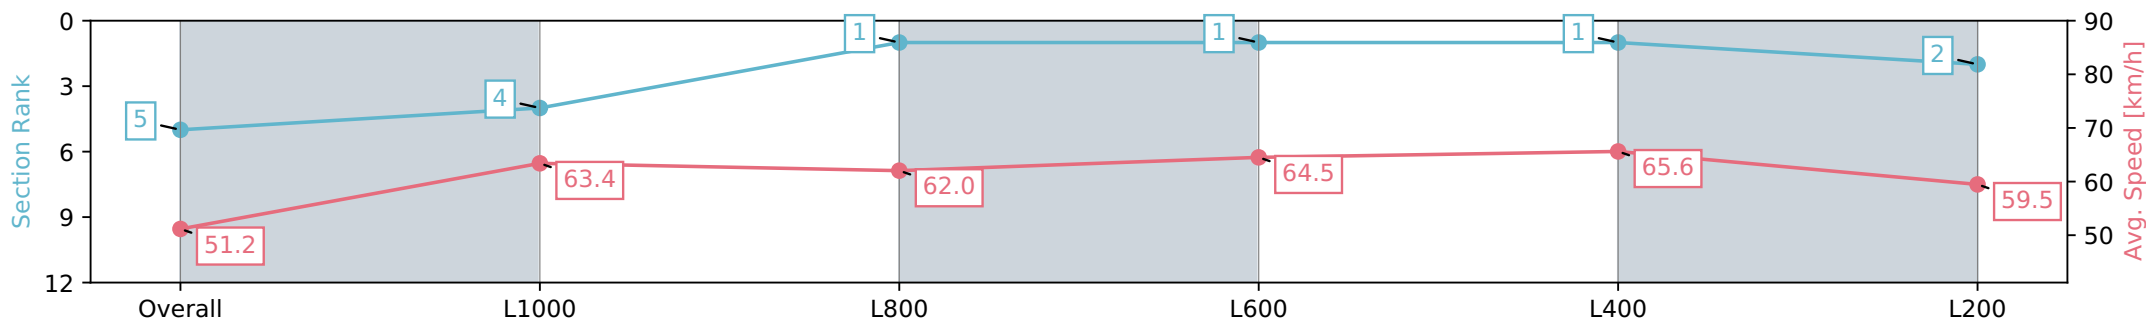

Horse/Jockey Name	WINDSPEED
Finish Rank	5
Fastest Section	0:10.98 (L400)
Top Speed [km/h] (Section)	67.7 (L400)
Race State	Finished

AUCKLAND
THOROUGHBRED
RACING
SINCE 1874

Pukekohe Park NZ - Professional
Race 2: MAJESTIC HORSE FLOATS 1200 - 1200m
26 December 2023 - 1:15PM
Track Rating: Soft 6, Weather: Overcast, Rail Position: True

PUKEKOHE
PARK

Section	Overall	L1000	L800	L600	L400	L200
Section Times	1:10.96 [5] (0:14.15)	0:56.81 [4] (0:11.10)	0:45.71 [1] (0:11.40)	0:34.31 [1] (0:11.24)	0:23.07 [1] (0:10.98)	0:12.09 [2] (0:12.09)
Average Speed [km/h]	51.2	63.4	62.0	64.5	65.6	59.5
Top Speed [km/h]	66.4	66.3	63.2	66.9	67.7	62.2
Avg. Dist. to Rail [m]	5.8	2.1	3.8	2.0	2.5	1.2
Avg. Stride Freq. [Hz]	2.6	2.6	2.5	2.6	2.6	2.5
Avg. Stride Length [m]	6.0	6.8	6.9	6.9	7.0	6.6

- [ ] Ranking at each section and finish
- -:-:- No data available at this section
- NA No data available