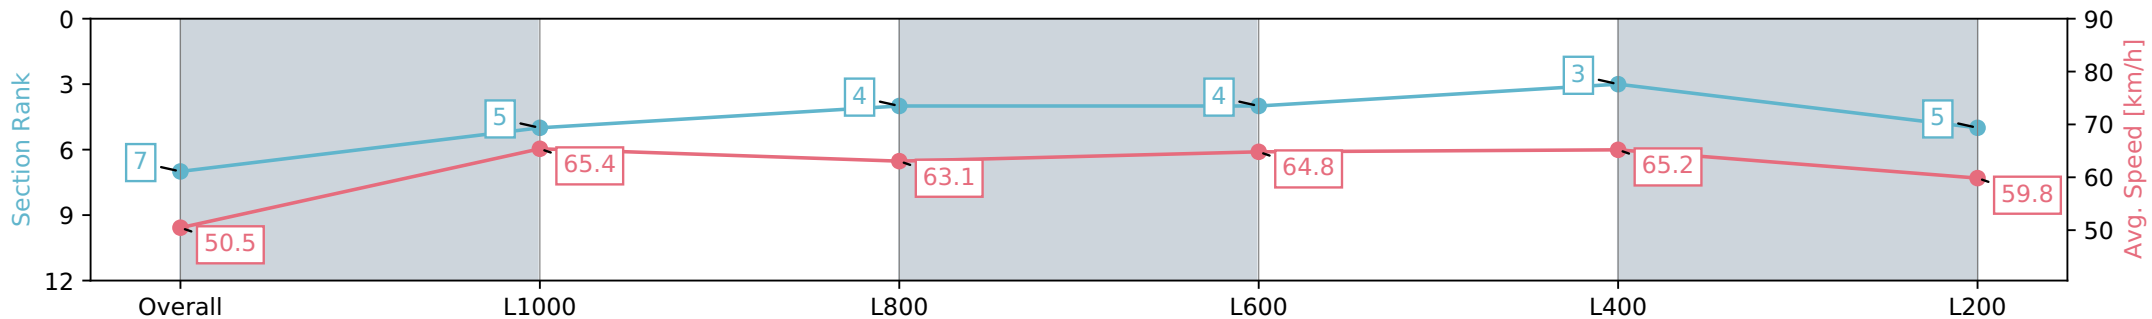

Horse/Jockey Name	SCREAMIN EAGLE
Finish Rank	7
Fastest Section	0:11.05 (L400)
Top Speed [km/h] (Section)	67.9 (L600)
Race State	Finished

Pukekohe Park NZ - Professional
Race 2: MAJESTIC HORSE FLOATS 1200 - 1200m
26 December 2023 - 1:15PM
Track Rating: Soft 6, Weather: Overcast, Rail Position: True

Section	Overall	L1000	L800	L600	L400	L200
Section Times	1:11.14 [7] (0:14.28)	0:56.86 [5] (0:11.08)	0:45.78 [4] (0:11.51)	0:34.27 [4] (0:11.20)	0:23.07 [3] (0:11.05)	0:12.02 [5] (0:12.02)
Average Speed [km/h]	50.5	65.4	63.1	64.8	65.2	59.8
Top Speed [km/h]	67.1	67.4	63.7	67.9	66.6	64.3
Avg. Dist. to Rail [m]	1.1	0.7	1.5	2.3	4.2	3.4
Avg. Stride Freq. [Hz]	2.5	2.5	2.4	2.5	2.6	2.4
Avg. Stride Length [m]	6.3	7.4	7.2	7.2	7.1	6.9

- [ ] Ranking at each section and finish
- -:-:- No data available at this section
- NA No data available