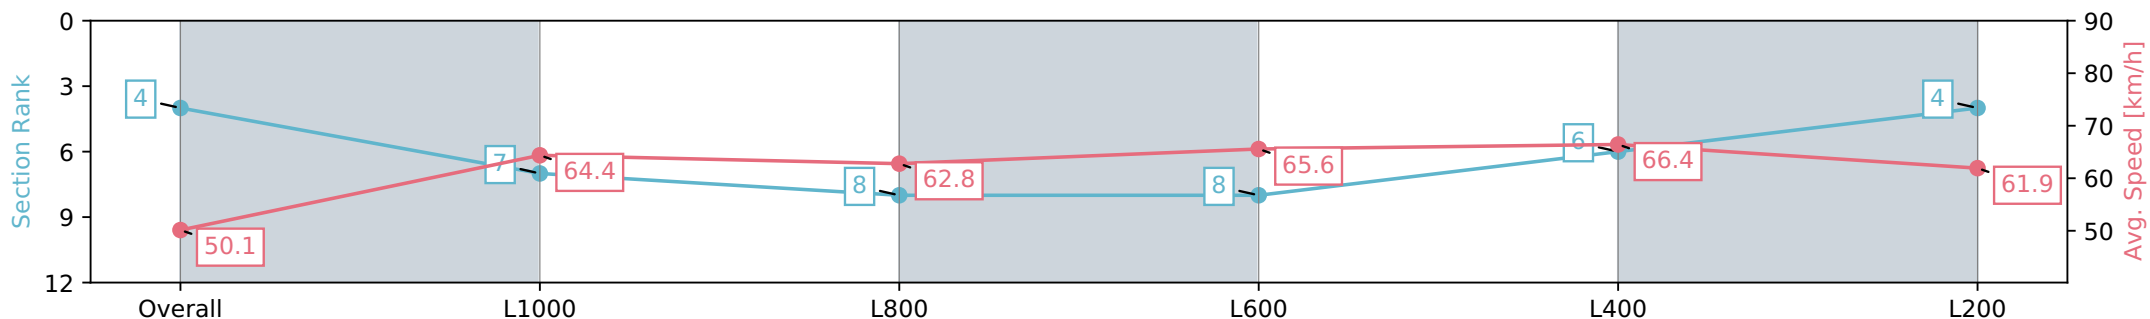

Horse/Jockey Name	DAZZLED
Finish Rank	4
Fastest Section	0:10.87 (L400)
Top Speed [km/h] (Section)	68.3 (L600)
Race State	Finished

Pukekohe Park NZ - Professional
Race 2: MAJESTIC HORSE FLOATS 1200 - 1200m
26 December 2023 - 1:15PM
Track Rating: Soft 6, Weather: Overcast, Rail Position: True

Section	Overall	L1000	L800	L600	L400	L200
Section Times	1:10.68 [4] (0:14.38)	0:56.30 [7] (0:11.22)	0:45.08 [8] (0:11.54)	0:33.54 [8] (0:11.08)	0:22.46 [6] (0:10.87)	0:11.59 [4] (0:11.59)
Average Speed [km/h]	50.1	64.4	62.8	65.6	66.4	61.9
Top Speed [km/h]	67.5	66.2	63.7	68.3	67.7	65.2
Avg. Dist. to Rail [m]	1.6	0.8	1.1	2.7	5.7	6.2
Avg. Stride Freq. [Hz]	2.3	2.3	2.2	2.3	2.3	2.2
Avg. Stride Length [m]	6.9	7.7	7.8	8.0	7.9	7.7

- [ ] Ranking at each section and finish
- -:-:- No data available at this section
- NA No data available