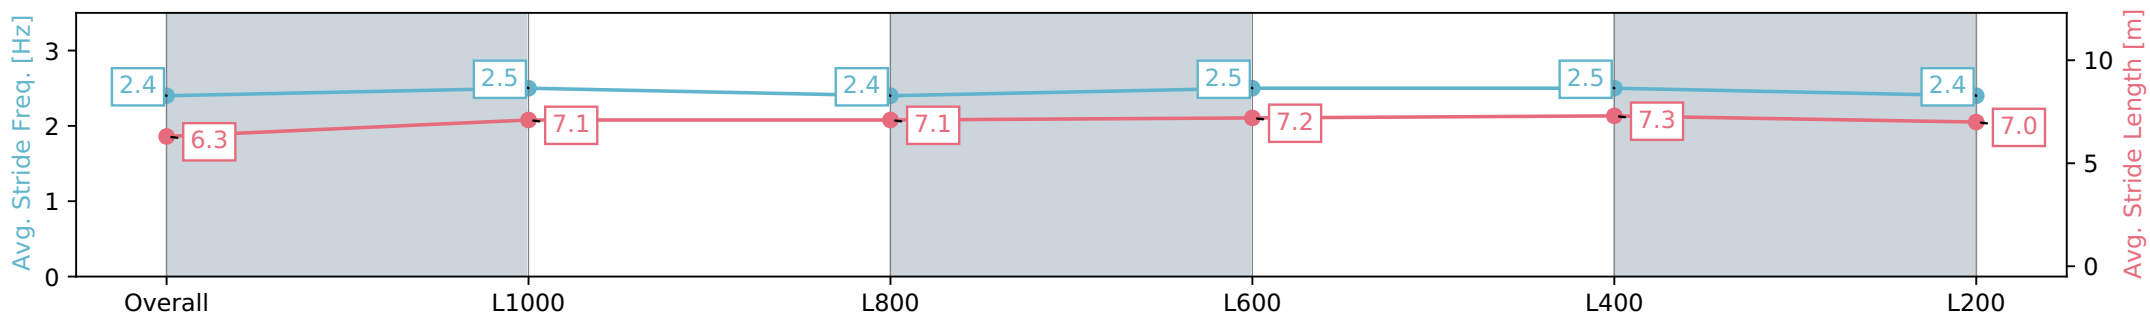

- [ ] Ranking at each section and finish
- :-:- No data available at this section
- NA No data available

Horse/Jockey Name	RUBYSHOWOFF
Finish Rank	9
Fastest Section	0:11.09 (L1000)
Top Speed [km/h] (Section)	66.2 (L400)
Race State	Finished

Pukekohe Park NZ - Professional  
 Race 2: MAJESTIC HORSE FLOATS 1200 - 1200m  
 26 December 2023 - 1:15PM  
 Track Rating: Soft 6, Weather: Overcast, Rail Position: True

Section	Overall	L1000	L800	L600	L400	L200
Section Times	1:11.51 [9] (0:14.46)	0:57.05 [8] (0:11.09)	0:45.96 [6] (0:11.54)	0:34.42 [6] (0:11.27)	0:23.15 [7] (0:11.09)	0:12.06 [9] (0:12.06)
Average Speed [km/h]	49.9	63.8	62.2	64.4	64.7	59.7
Top Speed [km/h]	65.3	65.7	63.0	66.1	66.2	63.9
Avg. Dist. to Rail [m]	1.2	2.6	0.8	1.3	2.3	2.2
Avg. Stride Freq. [Hz]	2.4	2.5	2.4	2.5	2.5	2.4
Avg. Stride Length [m]	6.3	7.1	7.1	7.2	7.3	7.0