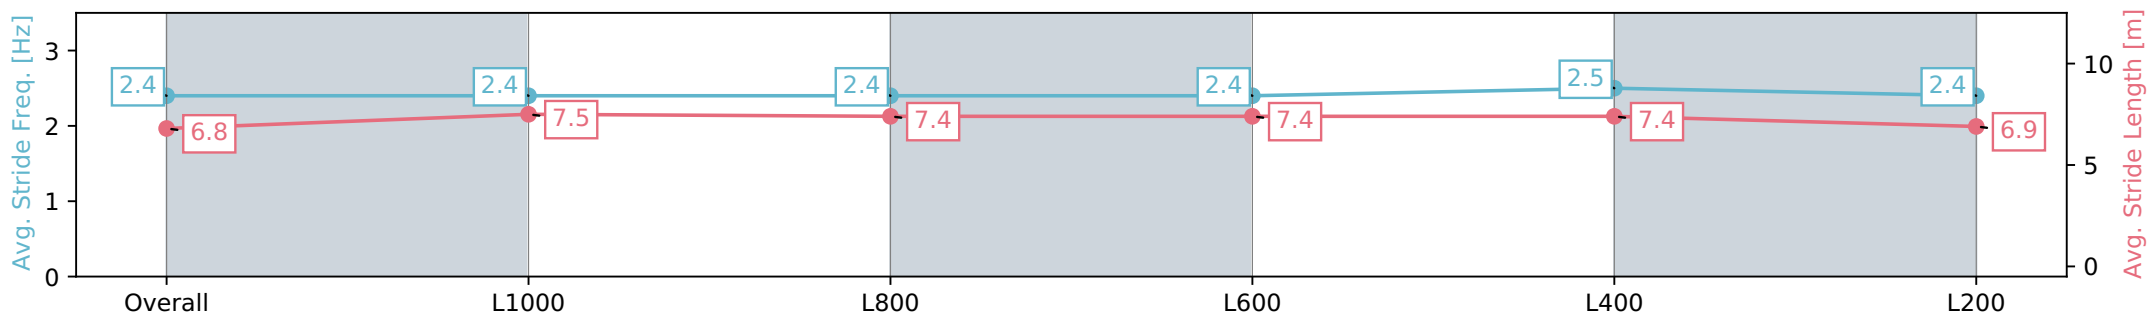

Horse/Jockey Name	ACADEMY AWARD
Finish Rank	3
Fastest Section	0:10.88 (L400)
Top Speed [km/h] (Section)	67.4 (L400)
Race State	Finished

Pukekohe Park NZ - Professional
Race 2: MAJESTIC HORSE FLOATS 1200 - 1200m
26 December 2023 - 1:15PM
Track Rating: Soft 6, Weather: Overcast, Rail Position: True

Section	Overall	L1000	L800	L600	L400	L200
Section Times	1:10.66 [3] (0:13.92)	0:56.74 [1] (0:11.36)	0:45.38 [2] (0:11.39)	0:33.99 [2] (0:11.27)	0:22.72 [2] (0:10.88)	0:11.84 [1] (0:11.84)
Average Speed [km/h]	51.7	64.6	62.7	64.6	66.2	60.8
Top Speed [km/h]	66.8	66.7	63.7	67.3	67.4	63.7
Avg. Dist. to Rail [m]	4.5	1.1	1.1	2.6	3.4	2.4
Avg. Stride Freq. [Hz]	2.4	2.4	2.4	2.4	2.5	2.4
Avg. Stride Length [m]	6.8	7.5	7.4	7.4	7.4	6.9

- [ ] Ranking at each section and finish
- -:-:- No data available at this section
- NA No data available