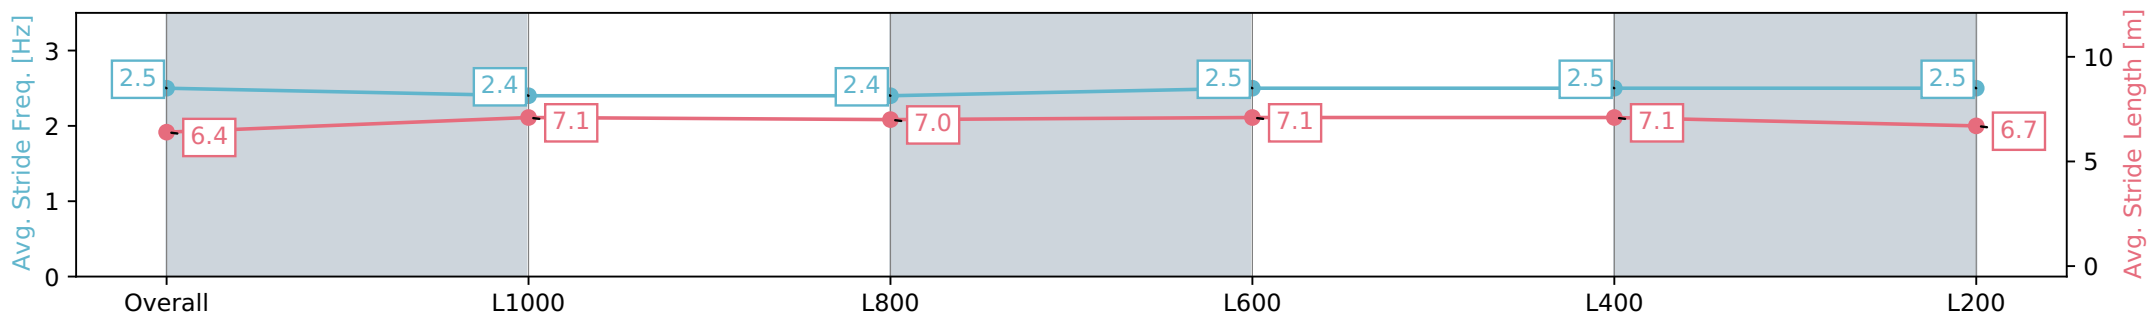

- [ ] Ranking at each section and finish
- :-:- No data available at this section
- NA No data available

Horse/Jockey Name	DAME LILIBIC
Finish Rank	8
Fastest Section	0:11.04 (L400)
Top Speed [km/h] (Section)	68.0 (L400)
Race State	Finished

Pukekohe Park NZ - Professional  
 Race 2: MAJESTIC HORSE FLOATS 1200 - 1200m  
 26 December 2023 - 1:15PM  
 Track Rating: Soft 6, Weather: Overcast, Rail Position: True

Section	Overall	L1000	L800	L600	L400	L200
Section Times	1:11.16 [8] (0:14.06)	0:57.10 [3] (0:11.23)	0:45.87 [3] (0:11.55)	0:34.32 [3] (0:11.28)	0:23.03 [4] (0:11.04)	0:11.99 [6] (0:11.99)
Average Speed [km/h]	51.3	63.3	62.0	64.0	65.3	60.1
Top Speed [km/h]	66.2	66.1	63.1	66.4	68.0	62.6
Avg. Dist. to Rail [m]	1.5	2.3	1.1	1.3	0.5	1.1
Avg. Stride Freq. [Hz]	2.5	2.4	2.4	2.5	2.5	2.5
Avg. Stride Length [m]	6.4	7.1	7.0	7.1	7.1	6.7