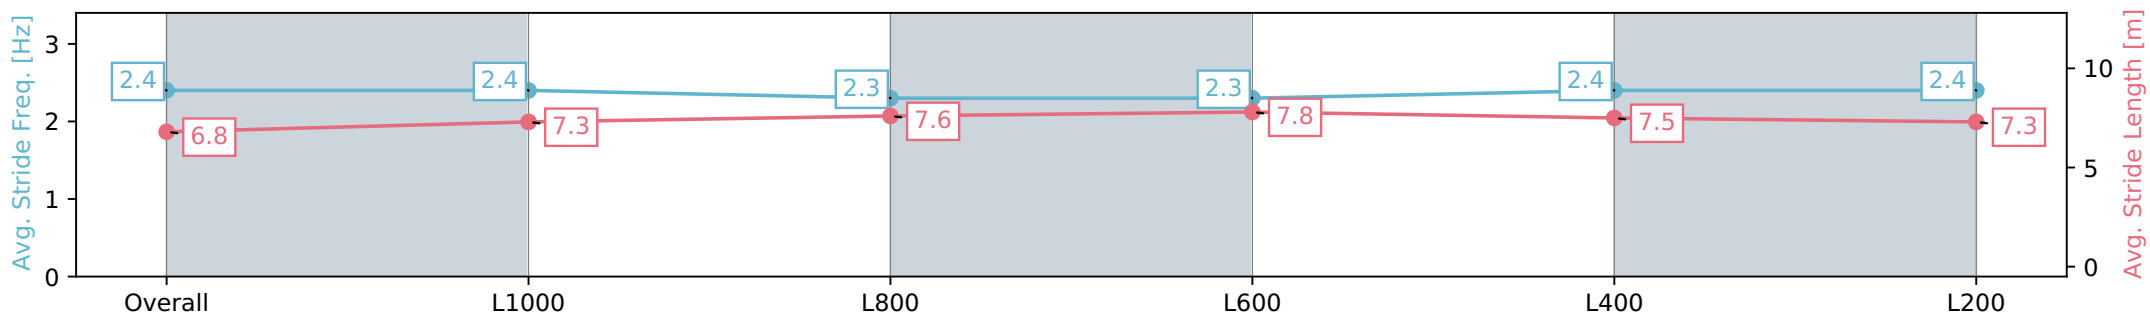

Horse/Jockey Name	ETHEREAL STAR
Finish Rank	2
Fastest Section	0:10.90 (L400)
Top Speed [km/h] (Section)	67.8 (L400)
Race State	Finished

Pukekohe Park NZ - Professional
Race 2: MAJESTIC HORSE FLOATS 1200 - 1200m
26 December 2023 - 1:15PM
Track Rating: Soft 6, Weather: Overcast, Rail Position: True

Section	Overall	L1000	L800	L600	L400	L200
Section Times	1:10.61 [2] (0:14.04)	0:56.56 [2] (0:11.47)	0:45.10 [5] (0:11.47)	0:33.63 [5] (0:11.21)	0:22.42 [5] (0:10.90)	0:11.52 [3] (0:11.52)
Average Speed [km/h]	51.4	62.9	62.8	64.7	66.0	62.5
Top Speed [km/h]	66.3	66.3	63.8	67.8	67.8	64.1
Avg. Dist. to Rail [m]	1.0	0.7	0.5	2.0	3.5	3.5
Avg. Stride Freq. [Hz]	2.4	2.4	2.3	2.3	2.4	2.4
Avg. Stride Length [m]	6.8	7.3	7.6	7.8	7.5	7.3

- [ ] Ranking at each section and finish
- -:-:- No data available at this section
- NA No data available