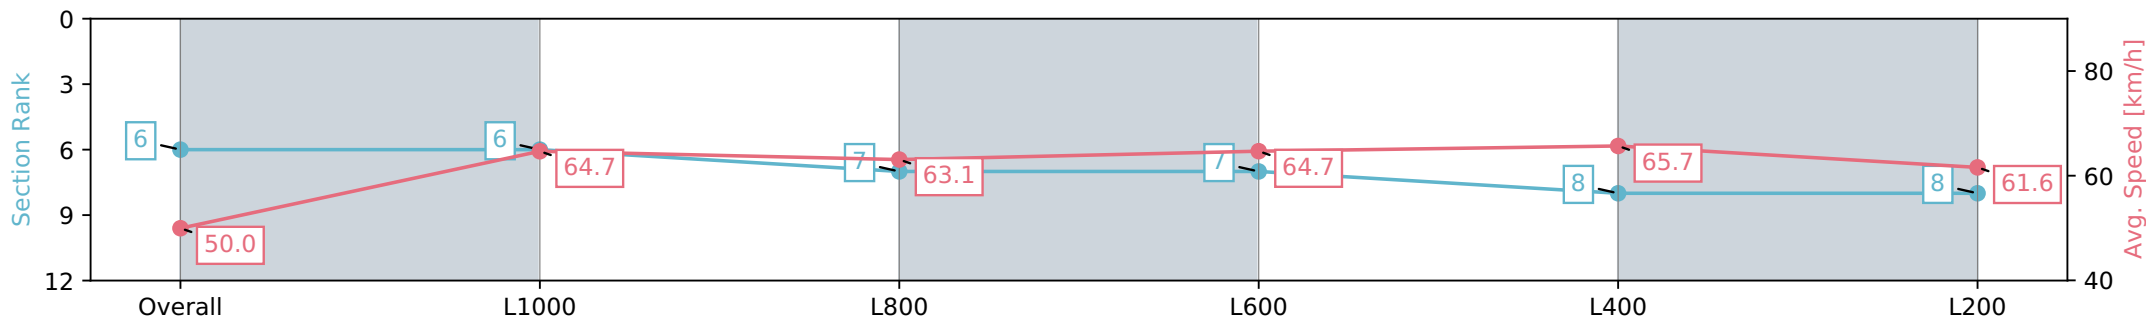

Horse/Jockey Name	CANNY MAN
Finish Rank	6
Fastest Section	0:10.98 (L400)
Top Speed [km/h] (Section)	68.3 (L400)
Race State	Finished

AUCKLAND
THOROUGHBRED
RACING
SINCE 1874

Pukekohe Park NZ - Professional
Race 2: MAJESTIC HORSE FLOATS 1200 - 1200m
26 December 2023 - 1:15PM
Track Rating: Soft 6, Weather: Overcast, Rail Position: True

PUKEKOHE
PARK

Section	Overall	L1000	L800	L600	L400	L200
Section Times	1:11.08 [6] (0:14.38)	0:56.70 [6] (0:11.18)	0:45.52 [7] (0:11.54)	0:33.98 [7] (0:11.32)	0:22.66 [8] (0:10.98)	0:11.68 [8] (0:11.68)
Average Speed [km/h]	50.0	64.7	63.1	64.7	65.7	61.6
Top Speed [km/h]	65.6	65.6	63.9	66.7	68.3	63.7
Avg. Dist. to Rail [m]	2.4	0.6	1.9	5.3	8.4	5.8
Avg. Stride Freq. [Hz]	2.2	2.3	2.3	2.3	2.3	2.2
Avg. Stride Length [m]	6.9	7.8	7.8	7.6	7.8	7.6

- [ ] Ranking at each section and finish
- -:-:- No data available at this section
- NA No data available