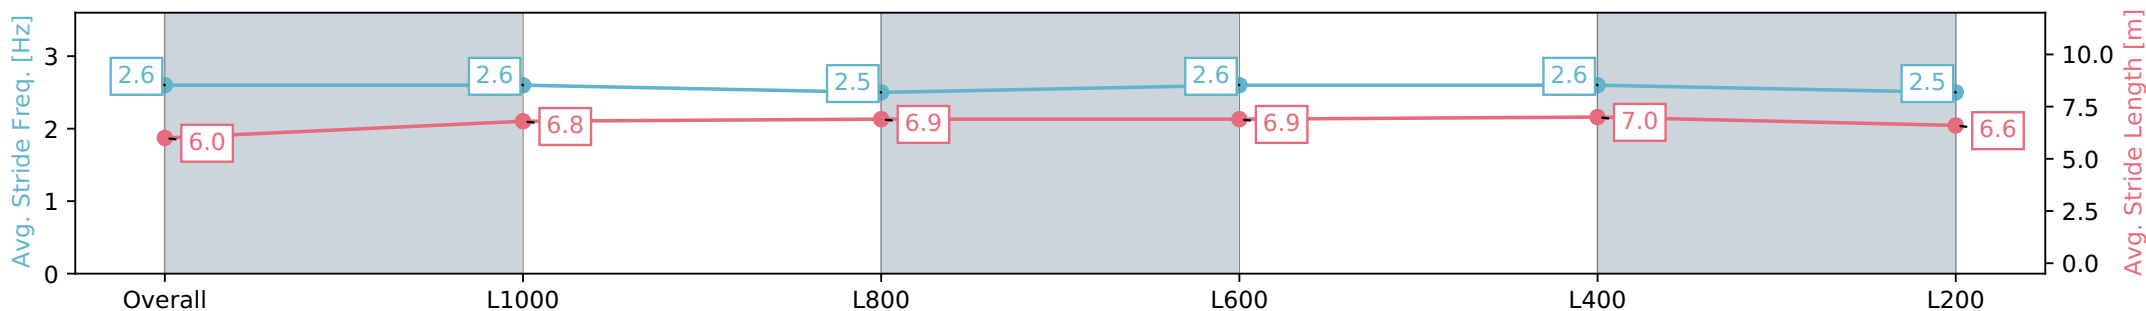

Horse/Jockey Name	WINDSPEED
Finish Rank	5
Fastest Section	0:10.98 (L400)
Top Speed [km/h] (Section)	67.7 (L400)
Race State	Finished

AUCKLAND
THOROUGHBRED
RACING
SINCE 1874

Pukekohe Park NZ - Professional
Race 2: MAJESTIC HORSE FLOATS 1200 - 1200m
26 December 2023 - 1:15PM
Track Rating: Soft 6, Weather: Overcast, Rail Position: True

PUKEKOHE
PARK

Section	Overall	L1000	L800	L600	L400	L200
Section Times	1:10.96 [5] (0:14.15)	0:56.81 [4] (0:11.10)	0:45.71 [1] (0:11.40)	0:34.31 [1] (0:11.24)	0:23.07 [1] (0:10.98)	0:12.09 [2] (0:12.09)
Average Speed [km/h]	51.2	63.4	62.0	64.5	65.6	59.5
Top Speed [km/h]	66.4	66.3	63.2	66.9	67.7	62.2
Avg. Dist. to Rail [m]	5.8	2.1	3.8	2.0	2.5	1.2
Avg. Stride Freq. [Hz]	2.6	2.6	2.5	2.6	2.6	2.5
Avg. Stride Length [m]	6.0	6.8	6.9	6.9	7.0	6.6

- [ ] Ranking at each section and finish
- -:-:- No data available at this section
- NA No data available