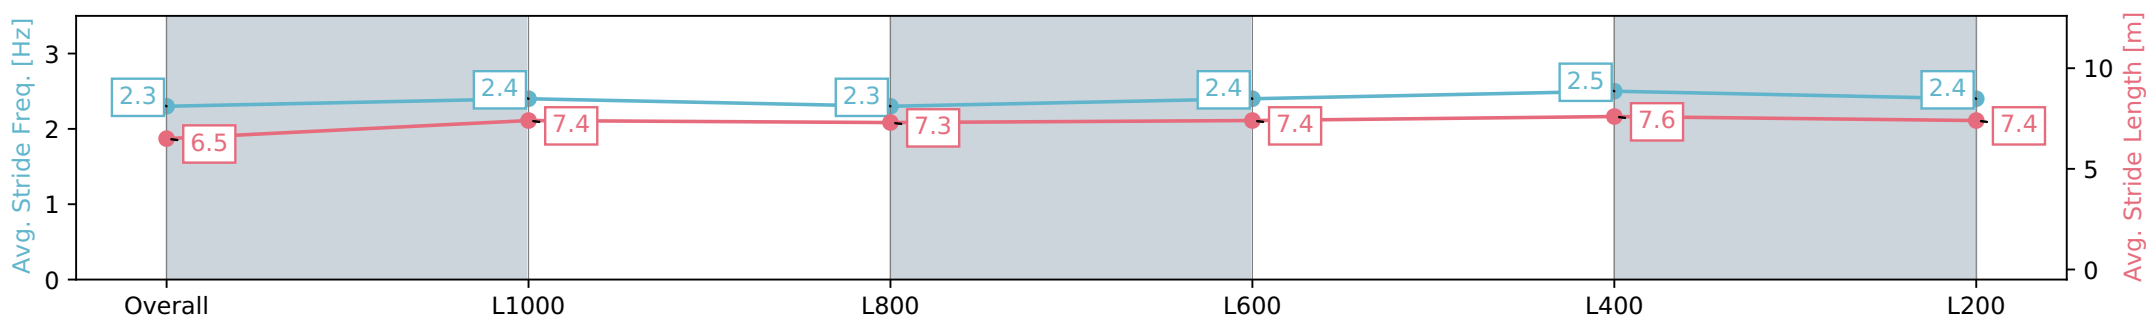

Section	Overall	L1000	L800	L600	L400	L200
Section Times	1:10.39 [1] (0:14.72)	0:55.67 [9] (0:11.42)	0:44.25 [9] (0:11.54)	0:32.71 [9] (0:10.93)	0:21.78 [9] (0:10.63)	0:11.15 [7] (0:11.15)
Average Speed [km/h]	49.0	64.1	62.3	65.1	67.7	64.5
Top Speed [km/h]	65.5	66.4	65.1	67.3	68.3	68.1
Avg. Dist. to Rail [m]	8.9	2.4	0.6	2.5	1.6	2.6
Avg. Stride Freq. [Hz]	2.3	2.4	2.3	2.4	2.5	2.4
Avg. Stride Length [m]	6.5	7.4	7.3	7.4	7.6	7.4