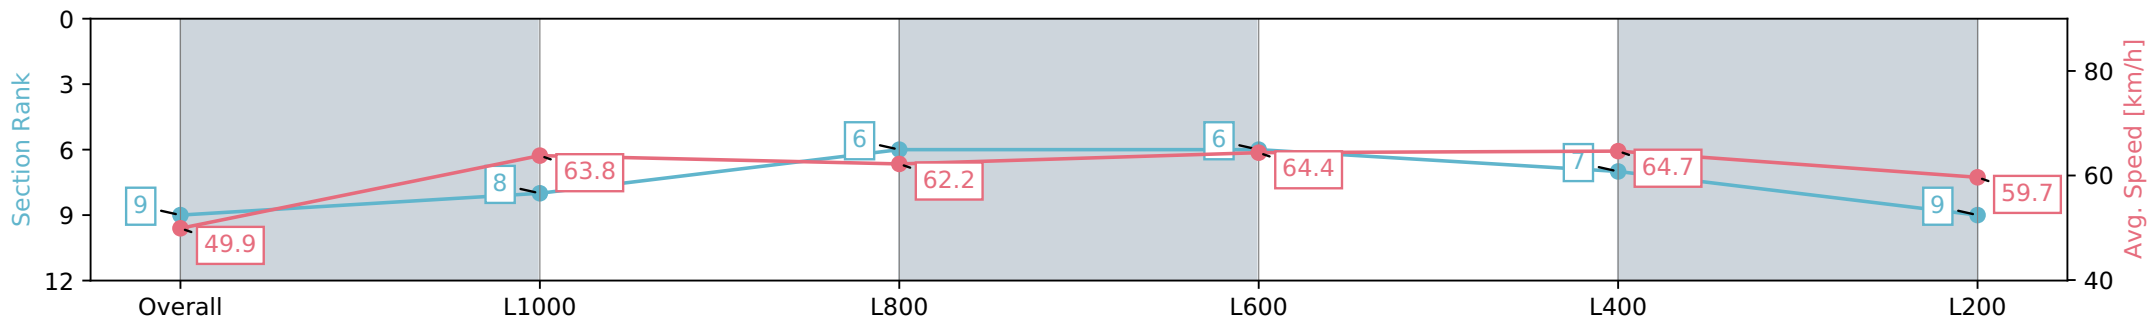

Horse/Jockey Name	RUBYSHOWOFF
Finish Rank	9
Fastest Section	0:11.09 (L1000)
Top Speed [km/h] (Section)	66.2 (L400)
Race State	Finished

Pukekohe Park NZ - Professional
Race 2: MAJESTIC HORSE FLOATS 1200 - 1200m
26 December 2023 - 1:15PM
Track Rating: Soft 6, Weather: Overcast, Rail Position: True

Section	Overall	L1000	L800	L600	L400	L200
Section Times	1:11.51 [9] (0:14.46)	0:57.05 [8] (0:11.09)	0:45.96 [6] (0:11.54)	0:34.42 [6] (0:11.27)	0:23.15 [7] (0:11.09)	0:12.06 [9] (0:12.06)
Average Speed [km/h]	49.9	63.8	62.2	64.4	64.7	59.7
Top Speed [km/h]	65.3	65.7	63.0	66.1	66.2	63.9
Avg. Dist. to Rail [m]	1.2	2.6	0.8	1.3	2.3	2.2
Avg. Stride Freq. [Hz]	2.4	2.5	2.4	2.5	2.5	2.4
Avg. Stride Length [m]	6.3	7.1	7.1	7.2	7.3	7.0

- [ ] Ranking at each section and finish
- -:-:- No data available at this section
- NA No data available