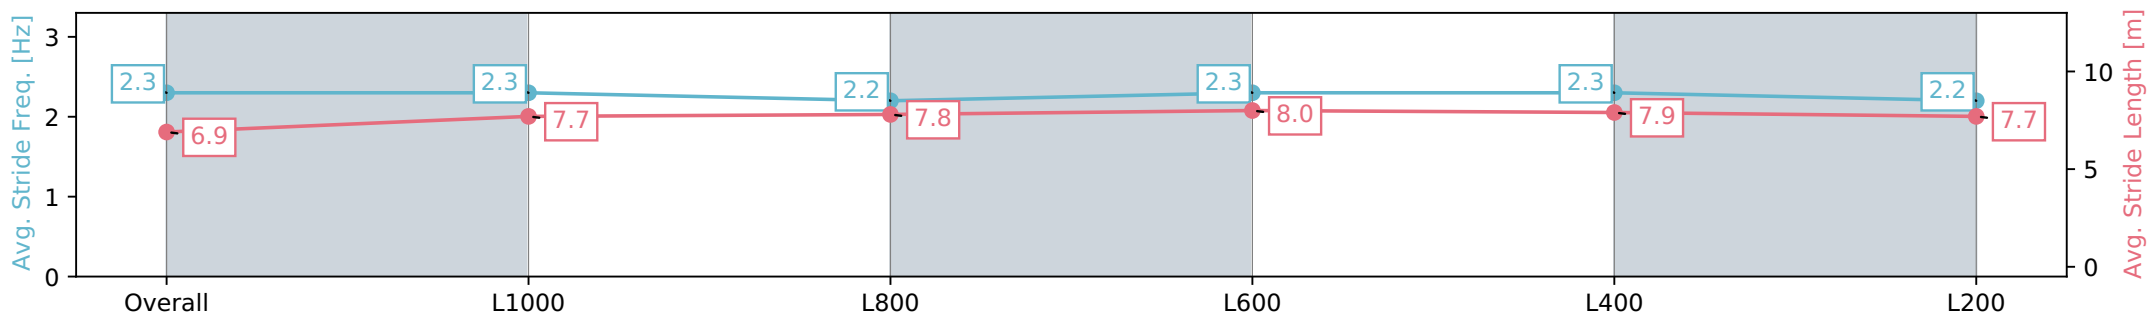

Horse/Jockey Name	DAZZLED
Finish Rank	4
Fastest Section	0:10.87 (L400)
Top Speed [km/h] (Section)	68.3 (L600)
Race State	Finished

Pukekohe Park NZ - Professional
Race 2: MAJESTIC HORSE FLOATS 1200 - 1200m
26 December 2023 - 1:15PM
Track Rating: Soft 6, Weather: Overcast, Rail Position: True

Section	Overall	L1000	L800	L600	L400	L200
Section Times	1:10.68 [4] (0:14.38)	0:56.30 [7] (0:11.22)	0:45.08 [8] (0:11.54)	0:33.54 [8] (0:11.08)	0:22.46 [6] (0:10.87)	0:11.59 [4] (0:11.59)
Average Speed [km/h]	50.1	64.4	62.8	65.6	66.4	61.9
Top Speed [km/h]	67.5	66.2	63.7	68.3	67.7	65.2
Avg. Dist. to Rail [m]	1.6	0.8	1.1	2.7	5.7	6.2
Avg. Stride Freq. [Hz]	2.3	2.3	2.2	2.3	2.3	2.2
Avg. Stride Length [m]	6.9	7.7	7.8	8.0	7.9	7.7

- [ ] Ranking at each section and finish
- -:-:- No data available at this section
- NA No data available