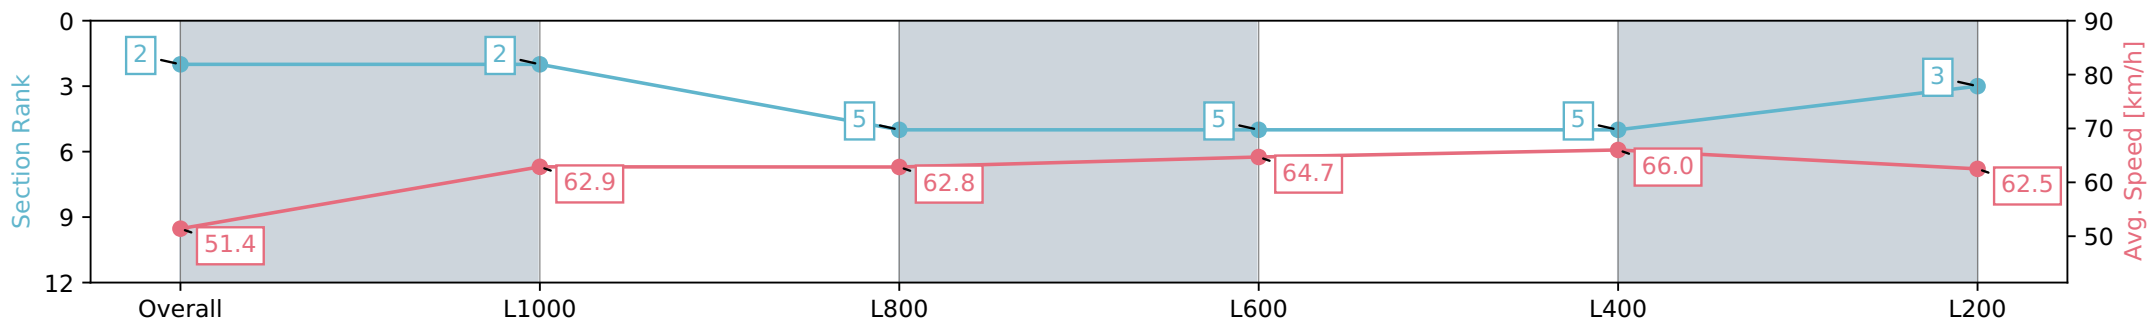

Horse/Jockey Name	ETHEREAL STAR
Finish Rank	2
Fastest Section	0:10.90 (L400)
Top Speed [km/h] (Section)	67.8 (L400)
Race State	Finished

Pukekohe Park NZ - Professional
Race 2: MAJESTIC HORSE FLOATS 1200 - 1200m
26 December 2023 - 1:15PM
Track Rating: Soft 6, Weather: Overcast, Rail Position: True

Section	Overall	L1000	L800	L600	L400	L200
Section Times	1:10.61 [2] (0:14.04)	0:56.56 [2] (0:11.47)	0:45.10 [5] (0:11.47)	0:33.63 [5] (0:11.21)	0:22.42 [5] (0:10.90)	0:11.52 [3] (0:11.52)
Average Speed [km/h]	51.4	62.9	62.8	64.7	66.0	62.5
Top Speed [km/h]	66.3	66.3	63.8	67.8	67.8	64.1
Avg. Dist. to Rail [m]	1.0	0.7	0.5	2.0	3.5	3.5
Avg. Stride Freq. [Hz]	2.4	2.4	2.3	2.3	2.4	2.4
Avg. Stride Length [m]	6.8	7.3	7.6	7.8	7.5	7.3

- [ ] Ranking at each section and finish
- -:-:- No data available at this section
- NA No data available