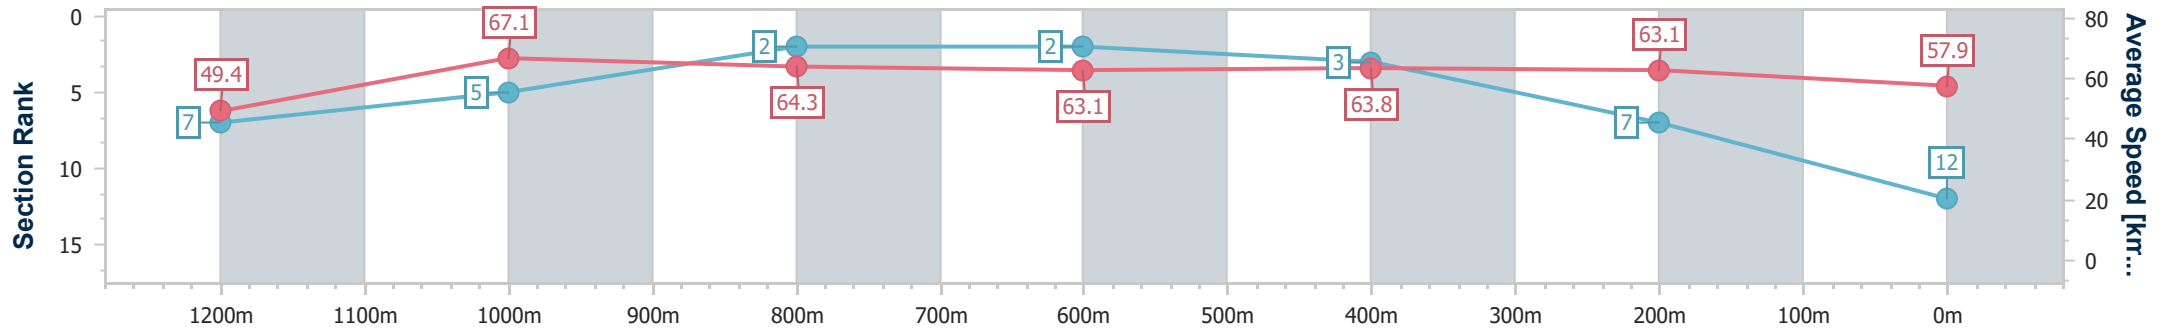

Section	Overall	1200m	1000m	800m	600m	400m	200m
Section Times	1:23.26 [12] (0:14.60)	1:08.66 [7] (0:10.72)	0:57.94 [5] (0:11.24)	0:46.70 [2] (0:11.54)	0:35.16 [2] (0:11.30)	0:23.86 [3] (0:11.39)	0:12.47 [7] (0:12.47)
Average Speed [km/h]	49.4	67.1	64.3	63.1	63.8	63.1	57.9
Top Speed [km/h]	65.7	68.8	66.1	64.8	65.7	66.1	60.9
Avg. Dist. to Rail [m]	4.4	1.5	0.7	1.6	0.5	0.5	1.4
Avg. Stride Freq. [Hz]	2.2	2.4	2.3	2.4	2.4	2.4	2.3
Avg. Stride Length [m]	6.3	7.7	7.6	7.3	7.5	7.4	7.0