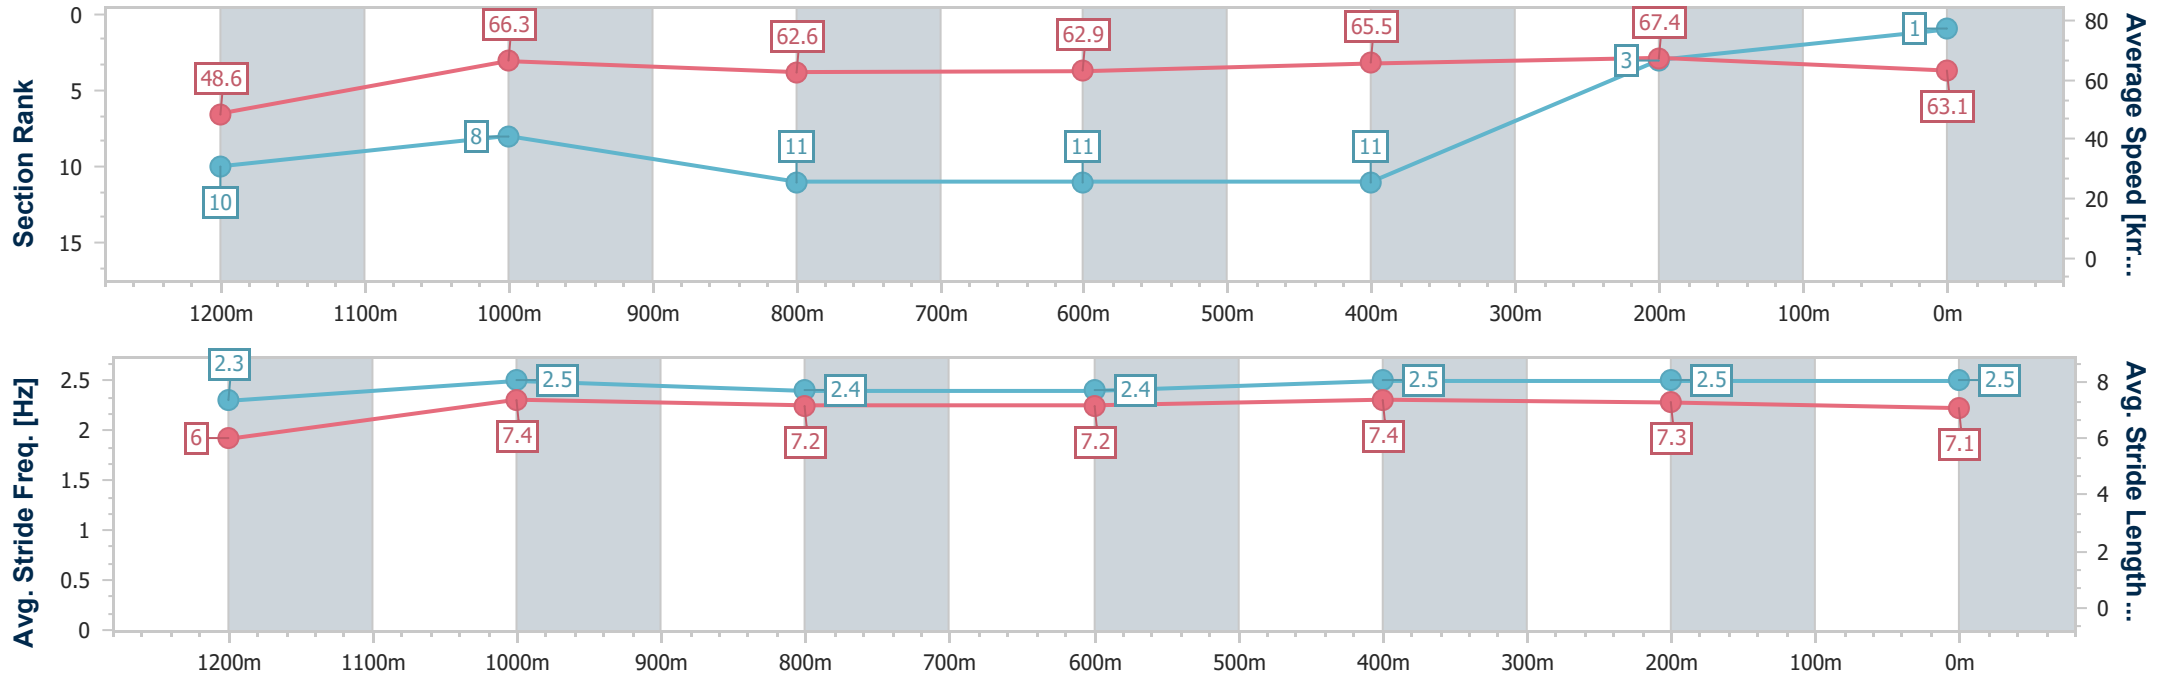

Section	Overall	1200m	1000m	800m	600m	400m	200m
Section Times	1:22.12 [1] (0:14.81)	1:07.31 [10] (0:10.86)	0:56.45 [8] (0:11.67)	0:44.78 [11] (0:11.59)	0:33.19 [11] (0:11.01)	0:22.18 [11] (0:10.69)	0:11.49 [3] (0:11.49)
Average Speed [km/h]	48.6	66.3	62.6	62.9	65.5	67.4	63.1
Top Speed [km/h]	64.1	68.3	66.4	65.2	69.1	69.9	64.9
Avg. Dist. to Rail [m]	6.8	1.1	2.7	2.2	2.2	3.5	3.9
Avg. Stride Freq. [Hz]	2.3	2.5	2.4	2.4	2.5	2.5	2.5
Avg. Stride Length [m]	6.0	7.4	7.2	7.2	7.4	7.3	7.1