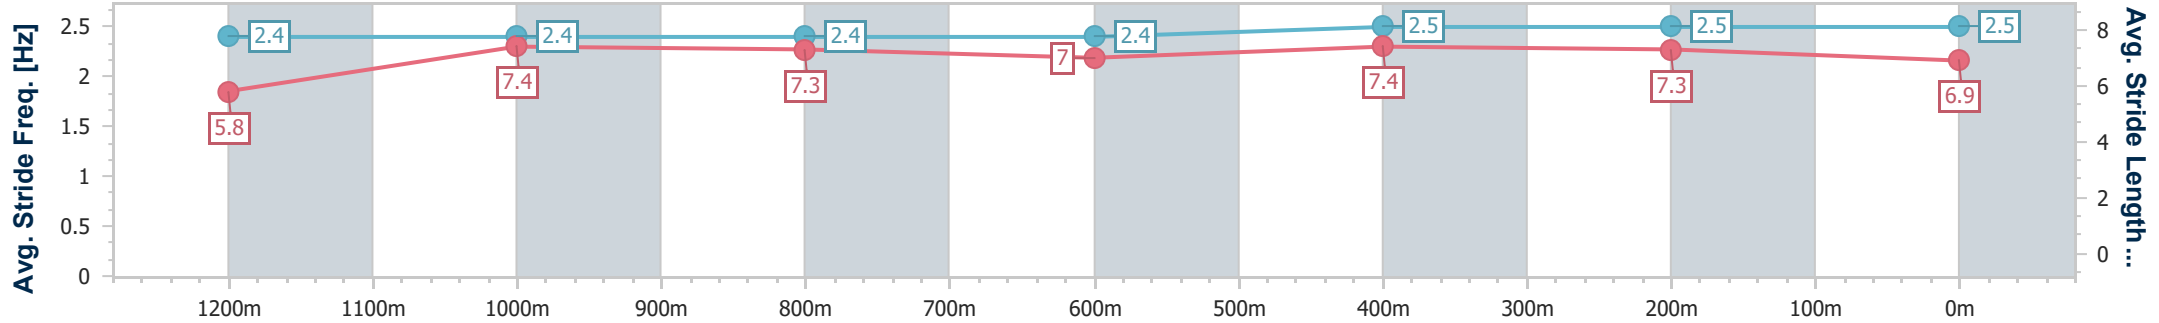

Section	Overall	1200m	1000m	800m	600m	400m	200m						
Section Times	1:22.58 [7] (0:14.81)	1:07.77 [9] (0:10.96)	0:56.81 [10] (0:11.47)	0:45.34 [10] (0:11.59)	0:33.75 [8] (0:11.08)	0:22.67 [9] (0:10.97)	0:11.70 [10] (0:11.70)						
Average Speed [km/h]	48.6	65.6	63.0	62.3	65.1	65.5	61.9						
Top Speed [km/h]	65.5	66.8	65.4	64.7	66.5	67.7	63.4						
Avg. Dist. to Rail [m]	3.1	0.6	0.7	1.0	1.6	1.2	2.7						
Avg. Stride Freq. [Hz]	2.4	2.4	2.4	2.4	2.5	2.5	2.5						
Avg. Stride Length [m]	5.8	7.4	7.3	7.0	7.4	7.3	6.9						