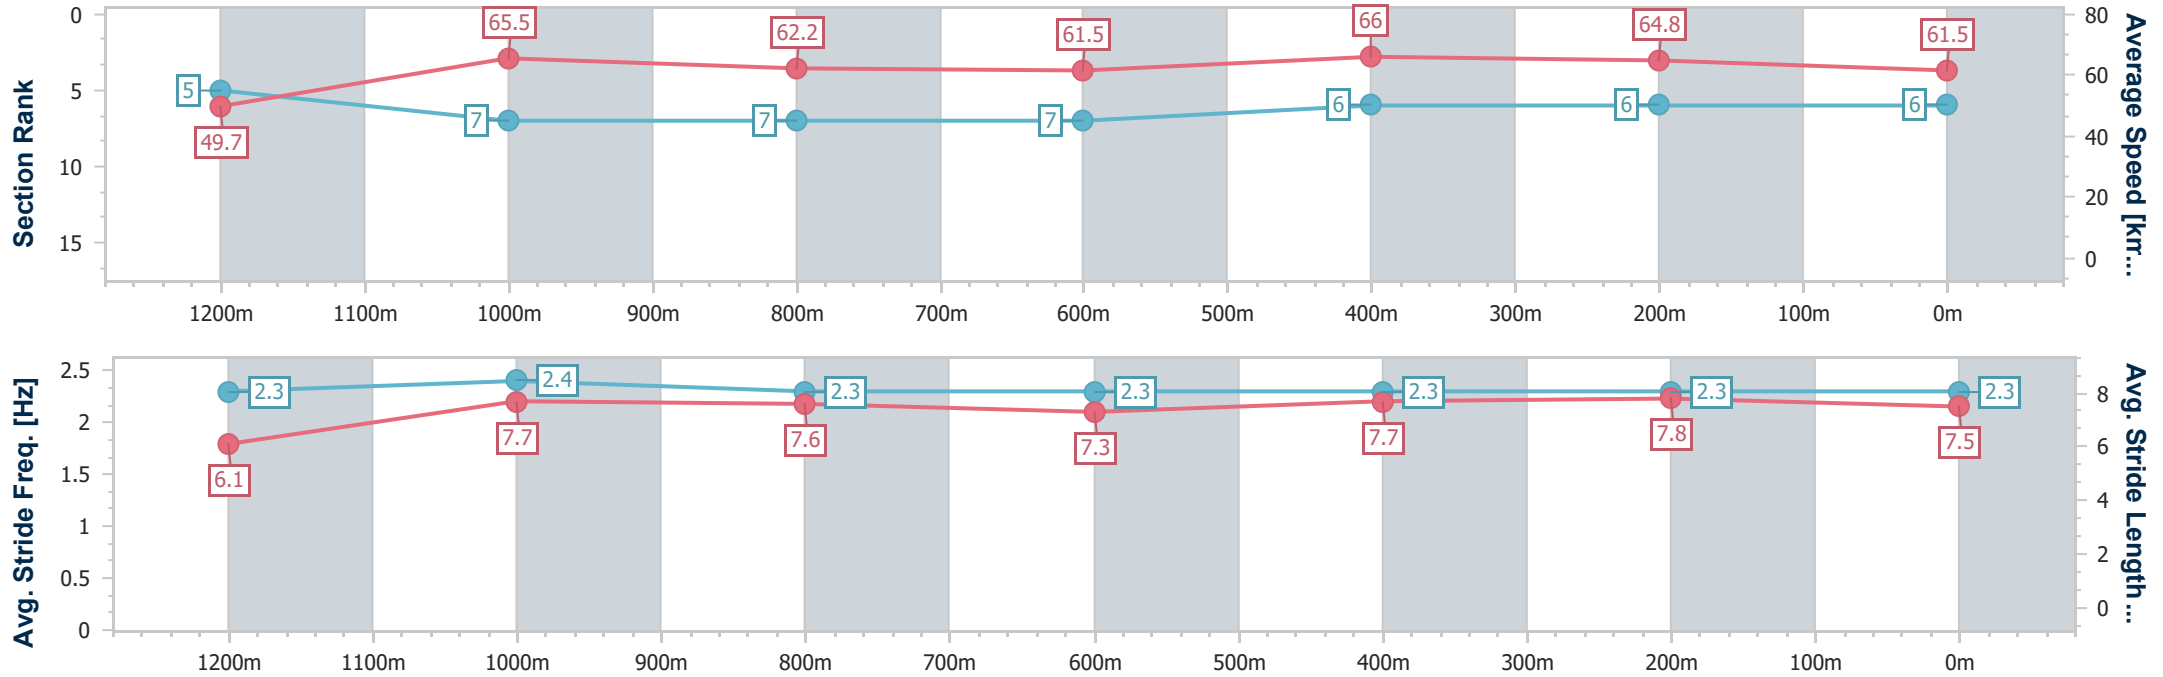

Section	Overall	1200m	1000m	800m	600m	400m	200m
Section Times	1:22.24 [5] (0:14.26)	1:07.98 [2] (0:10.76)	0:57.22 [2] (0:11.52)	0:45.70 [1] (0:11.65)	0:34.05 [3] (0:11.18)	0:22.87 [2] (0:11.14)	0:11.73 [1] (0:11.73)
Average Speed [km/h]	50.5	67.0	63.0	62.7	64.7	64.4	61.8
Top Speed [km/h]	66.2	68.3	64.2	63.4	66.5	66.4	63.0
Avg. Dist. to Rail [m]	4.1	1.2	1.2	3.1	0.7	2.3	3.1
Avg. Stride Freq. [Hz]	2.3	2.4	2.3	2.3	2.3	2.4	2.3
Avg. Stride Length [m]	6.2	7.8	7.6	7.5	7.4	7.4	7.3

Horse/Jockey Name	Slipper Island
Final Rank	6
Fastest Section Time (Section)	0:10.86 (600m)
Top Speed [km/h] (Section)	68.1 (600m)
Race State	Finished

AUCKLAND
THOROUGHBRED
RACING
SINCE 1874

Pukekohe Park NZ Professional
Race 8: STELLA ARTOIS 1500 CHAMPIONSHIP QUALIFIER - 1400m

PUKEKOHE
PARK

09 December 2023 - 16:28

Track Rating: Soft 5, Weather: Fine, Rail Position: +6m

Section	Overall	1200m	1000m	800m	600m	400m	200m							
Section Times	1:22.51 [6] (0:14.47)	1:08.04 [5] (0:11.01)	0:57.03 [7] (0:11.52)	0:45.51 [7] (0:11.81)	0:33.70 [7] (0:10.86)	0:22.84 [6] (0:11.11)	0:11.73 [6] (0:11.73)							
Average Speed [km/h]	49.7	65.5	62.2	61.5	66.0	64.8	61.5							
Top Speed [km/h]	65.5	66.2	64.1	64.0	68.1	66.4	64.3							
Avg. Dist. to Rail [m]	2.4	1.5	1.0	1.4	1.1	1.2	1.3							
Avg. Stride Freq. [Hz]	2.3	2.4	2.3	2.3	2.3	2.3	2.3							
Avg. Stride Length [m]	6.1	7.7	7.6	7.3	7.7	7.8	7.5							