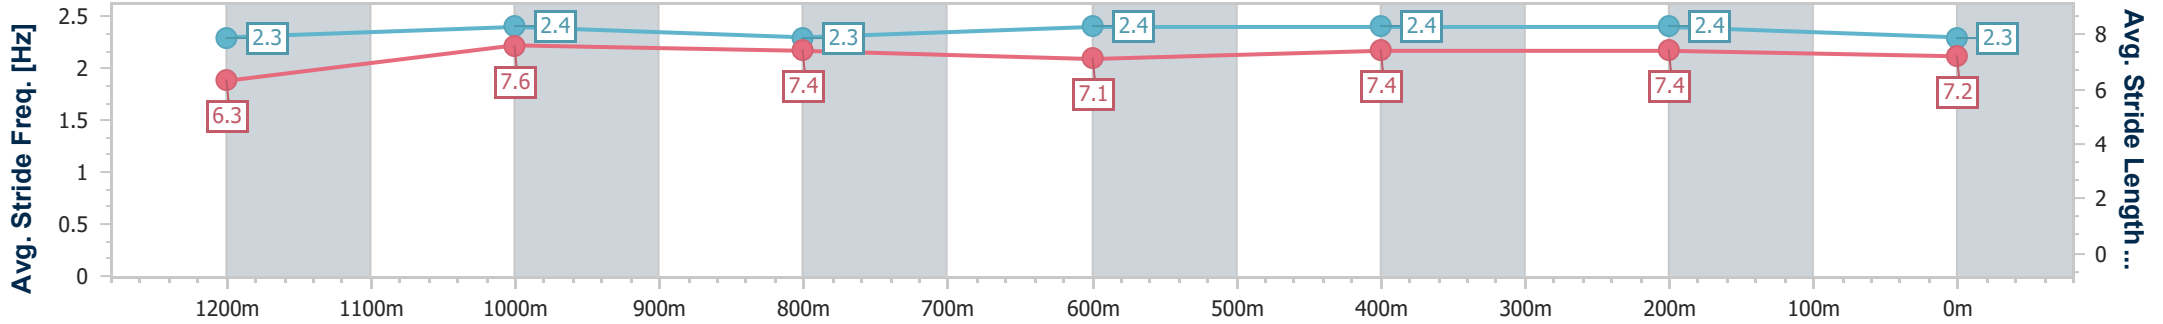

Section	Overall	1200m	1000m	800m	600m	400m	200m							
Section Times	1:22.71 [10] (0:14.33)	1:08.38 [3] (0:10.89)	0:57.49 [3] (0:11.74)	0:45.75 [5] (0:11.50)	0:34.25 [4] (0:11.14)	0:23.11 [4] (0:11.21)	0:11.90 [8]							
Average Speed [km/h]	50.3	65.9	61.7	62.1	63.5	64.5	60.8							
Top Speed [km/h]	67.5	68.5	64.0	64.6	65.5	65.8	62.1							
Avg. Dist. to Rail [m]	0.7	1.0	1.0	1.7	3.5	3.1	3.3							
Avg. Stride Freq. [Hz]	2.3	2.4	2.3	2.4	2.4	2.4	2.3							
Avg. Stride Length [m]	6.3	7.6	7.4	7.1	7.4	7.4	7.2							