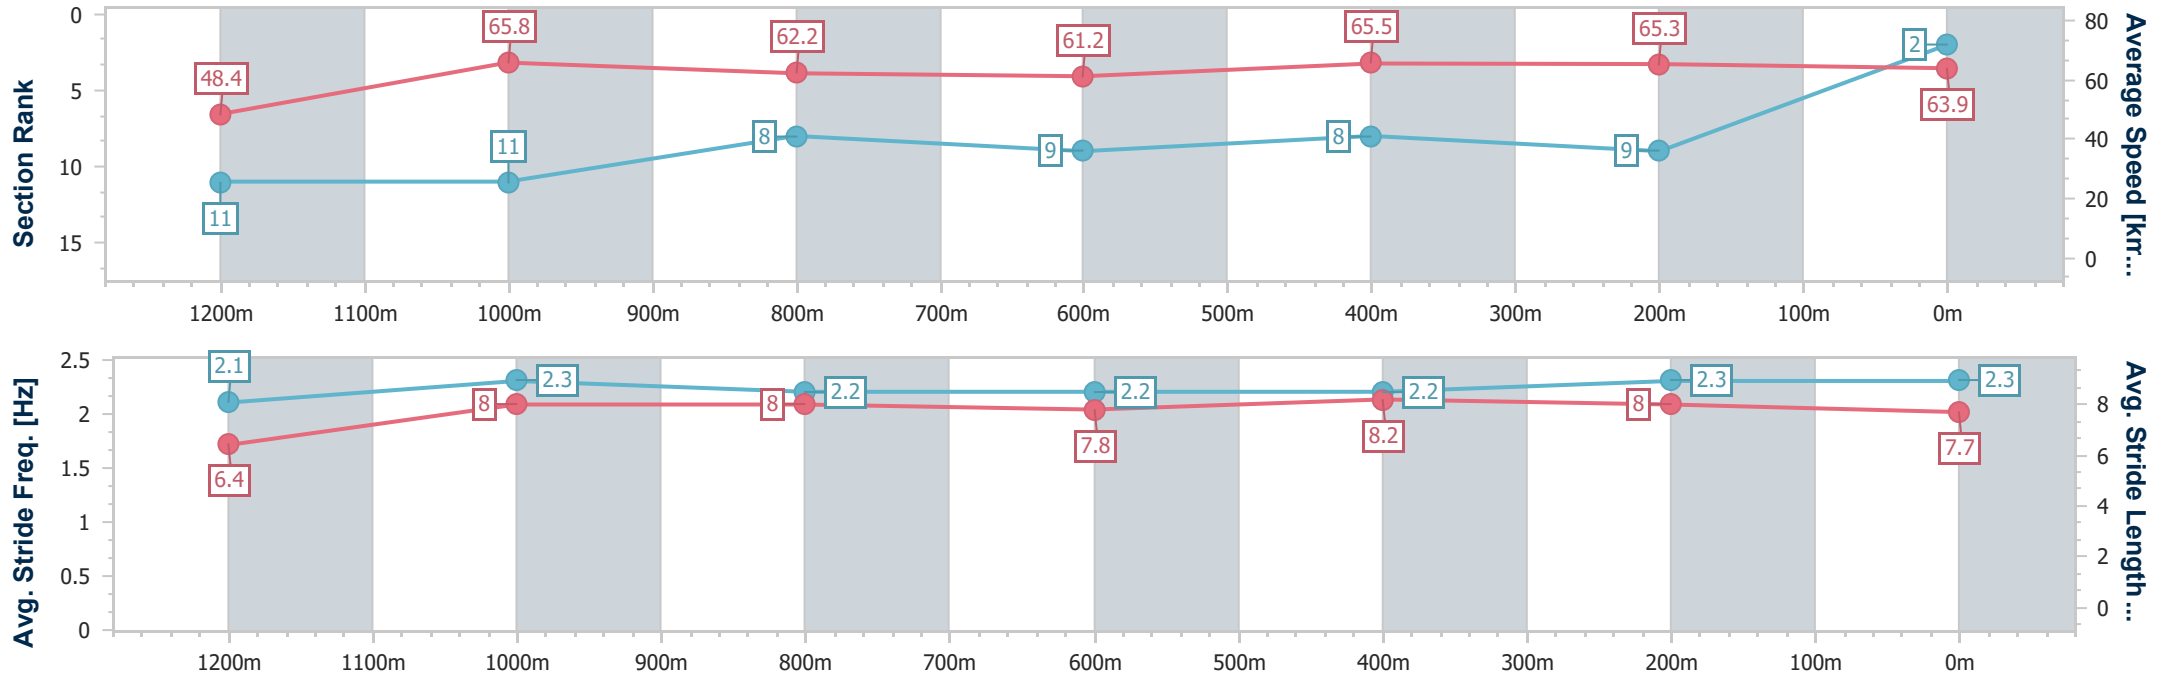

Section	Overall	1200m	1000m	800m	600m	400m	200m
Section Times	1:22.17 [2] (0:14.92)	1:07.25 [11] (0:10.91)	0:56.34 [11] (0:11.35)	0:44.99 [8] (0:11.71)	0:33.28 [9] (0:10.89)	0:22.39 [8] (0:11.04)	0:11.35 [9]
Average Speed [km/h]	48.4	65.8	62.2	61.2	65.5	65.3	63.9
Top Speed [km/h]	65.8	67.1	65.7	63.8	69.3	67.8	64.2
Avg. Dist. to Rail [m]	1.1	1.8	3.3	0.9	2.4	3.0	4.1
Avg. Stride Freq. [Hz]	2.1	2.3	2.2	2.2	2.2	2.3	2.3
Avg. Stride Length [m]	6.4	8.0	8.0	7.8	8.2	8.0	7.7