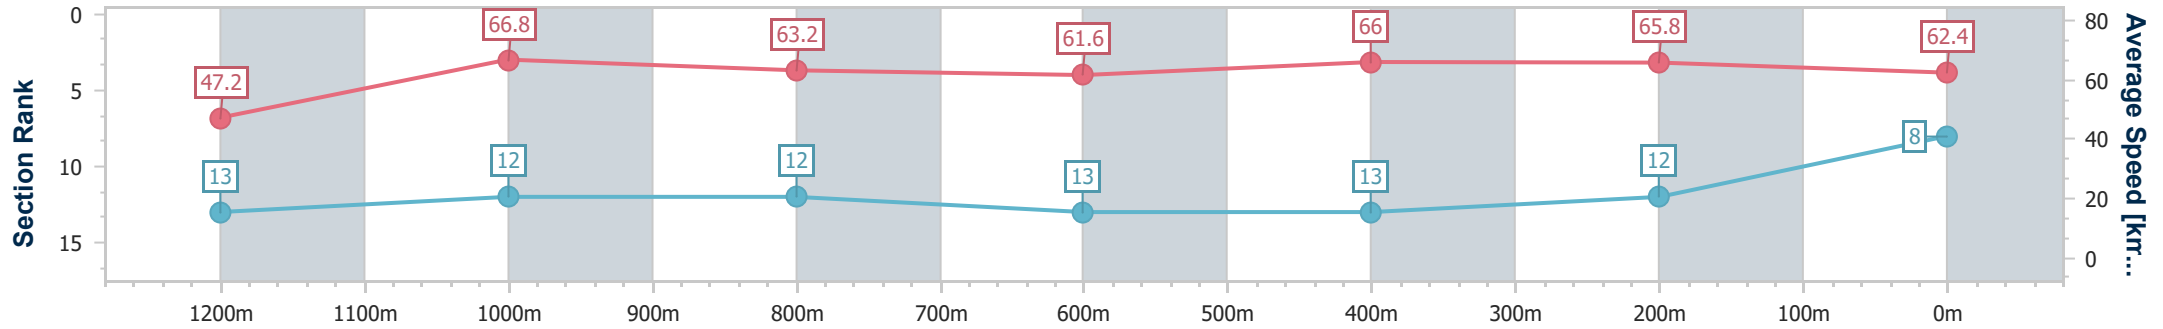

Section	Overall	1200m	1000m	800m	600m	400m	200m
Section Times	1:22.61 [8] (0:15.28)	1:07.33 [13] (0:10.79)	0:56.54 [12] (0:11.31)	0:45.23 [12] (0:11.76)	0:33.47 [13] (0:10.96)	0:22.51 [13] (0:10.89)	0:11.62 [12] (0:11.62)
Average Speed [km/h]	47.2	66.8	63.2	61.6	66.0	65.8	62.4
Top Speed [km/h]	65.0	68.8	66.2	64.5	68.5	69.3	64.5
Avg. Dist. to Rail [m]	5.4	4.2	1.3	1.1	0.7	0.5	0.7
Avg. Stride Freq. [Hz]	2.3	2.5	2.5	2.4	2.5	2.5	2.5
Avg. Stride Length [m]	5.7	7.2	7.1	7.0	7.4	7.2	6.9