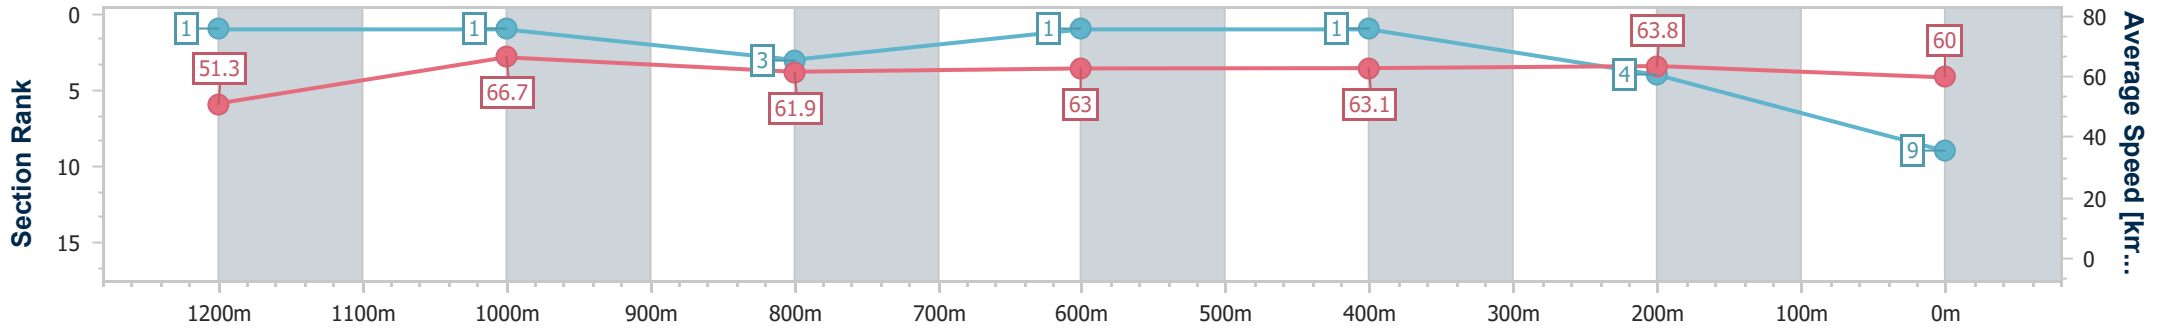

Section	Overall	1200m	1000m	800m	600m	400m	200m
Section Times	1:22.70 [9] (0:14.07)	1:08.63 [1] (0:10.79)	0:57.84 [1] (0:11.75)	0:46.09 [3] (0:11.39)	0:34.70 [1] (0:11.34)	0:23.36 [1] (0:11.30)	0:12.06 [4] (0:12.06)
Average Speed [km/h]	51.3	66.7	61.9	63.0	63.1	63.8	60.0
Top Speed [km/h]	69.0	69.1	63.8	64.6	64.3	65.8	61.6
Avg. Dist. to Rail [m]	6.6	1.0	1.5	1.4	1.1	0.2	0.4
Avg. Stride Freq. [Hz]	2.4	2.4	2.3	2.4	2.4	2.4	2.3
Avg. Stride Length [m]	6.1	7.6	7.3	7.3	7.4	7.4	7.1