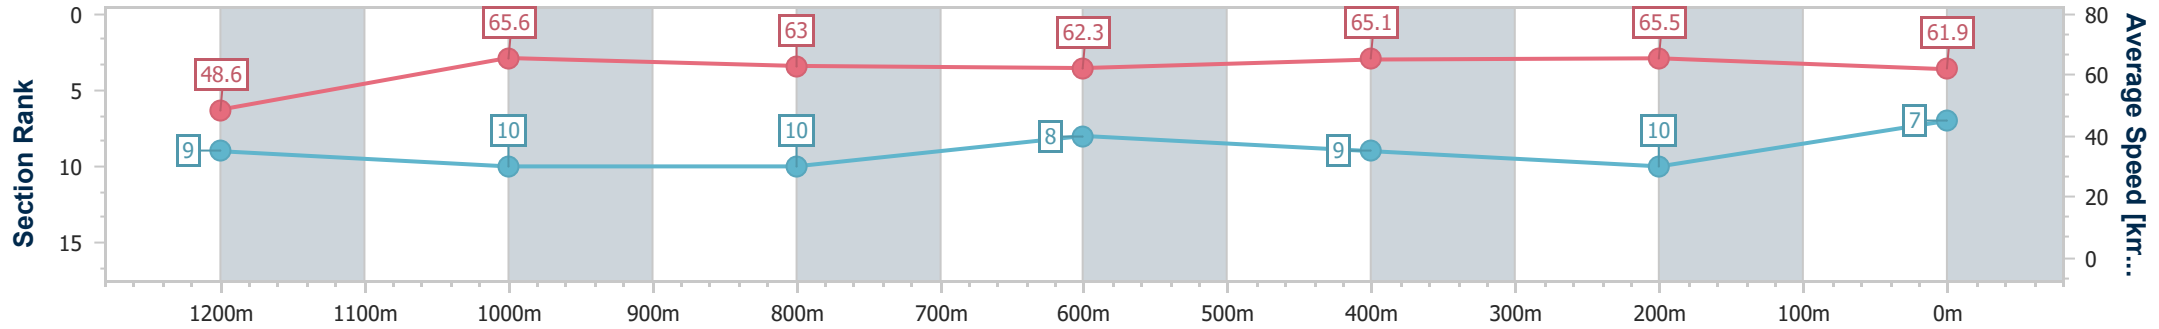

Section	Overall	1200m	1000m	800m	600m	400m	200m						
Section Times	1:22.58 [7] (0:14.81)	1:07.77 [9] (0:10.96)	0:56.81 [10] (0:11.47)	0:45.34 [10] (0:11.59)	0:33.75 [8] (0:11.08)	0:22.67 [9] (0:10.97)	0:11.70 [10] (0:11.70)						
Average Speed [km/h]	48.6	65.6	63.0	62.3	65.1	65.5	61.9						
Top Speed [km/h]	65.5	66.8	65.4	64.7	66.5	67.7	63.4						
Avg. Dist. to Rail [m]	3.1	0.6	0.7	1.0	1.6	1.2	2.7						
Avg. Stride Freq. [Hz]	2.4	2.4	2.4	2.4	2.5	2.5	2.5						
Avg. Stride Length [m]	5.8	7.4	7.3	7.0	7.4	7.3	6.9						