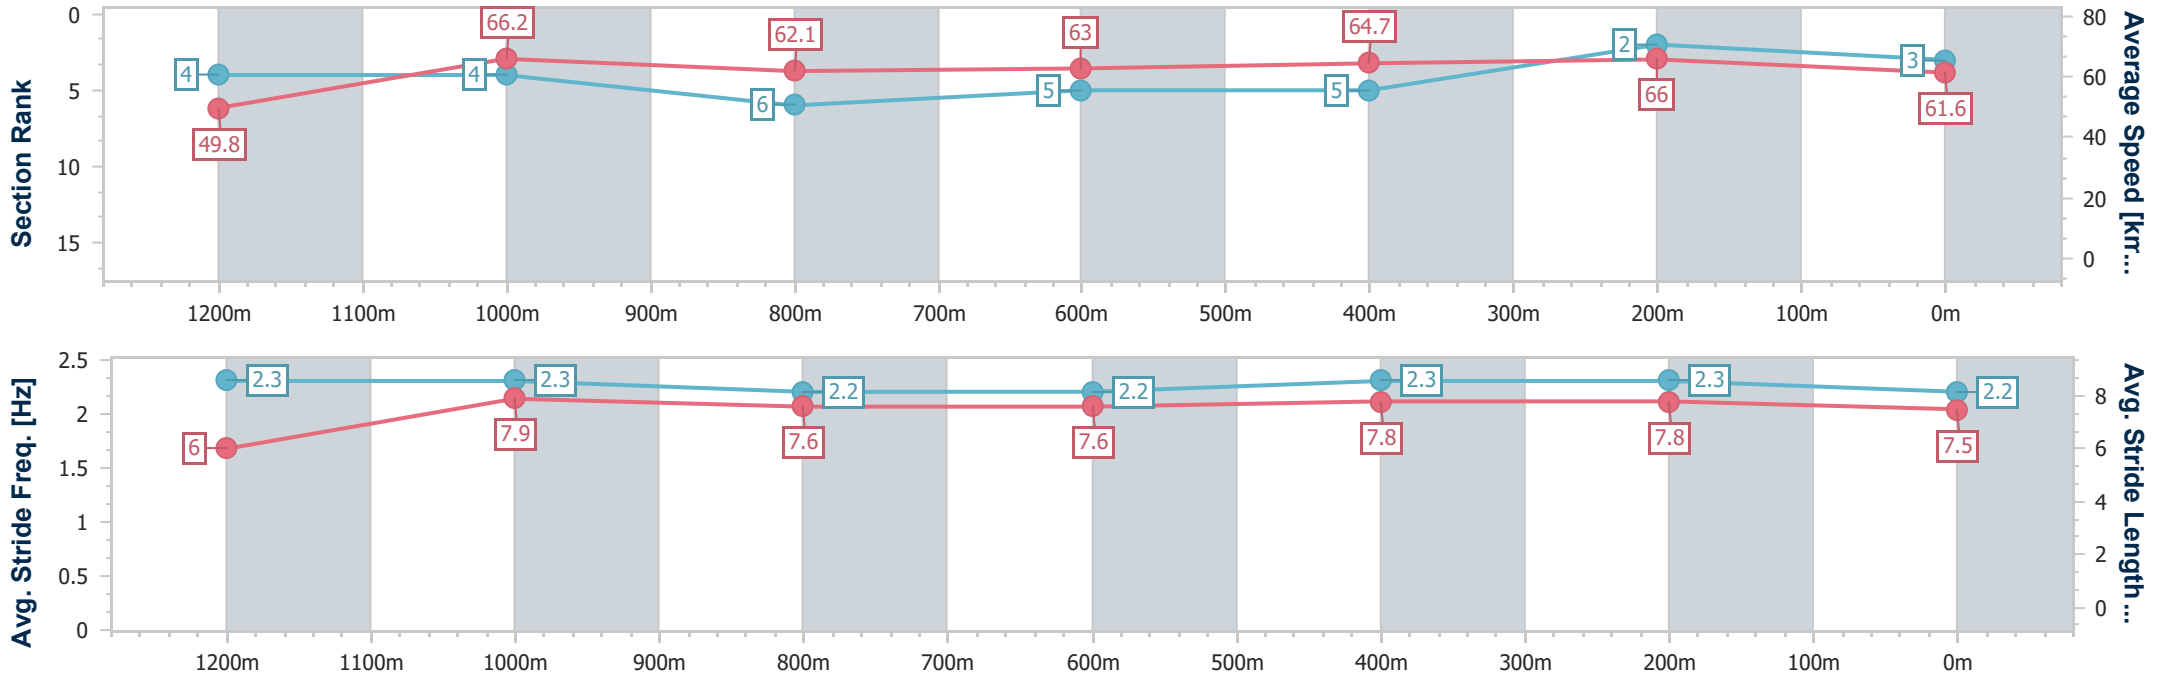

Section	Overall	1200m	1000m	800m	600m	400m	200m
Section Times	1:22.17 [2] (0:14.92)	1:07.25 [11] (0:10.91)	0:56.34 [11] (0:11.35)	0:44.99 [8] (0:11.71)	0:33.28 [9] (0:10.89)	0:22.39 [8] (0:11.04)	0:11.35 [9]
Average Speed [km/h]	48.4	65.8	62.2	61.2	65.5	65.3	63.9
Top Speed [km/h]	65.8	67.1	65.7	63.8	69.3	67.8	64.2
Avg. Dist. to Rail [m]	1.1	1.8	3.3	0.9	2.4	3.0	4.1
Avg. Stride Freq. [Hz]	2.1	2.3	2.2	2.2	2.2	2.3	2.3
Avg. Stride Length [m]	6.4	8.0	8.0	7.8	8.2	8.0	7.7

PUKEKOHE
PARK

09 December 2023 - 16:28

Track Rating: Soft 5, Weather: Fine, Rail Position: +6m

Section	Overall	1200m	1000m	800m	600m	400m	200m
Section Times	1:22.21 [3] (0:14.43)	1:07.78 [4] (0:10.89)	0:56.89 [4] (0:11.68)	0:45.21 [6] (0:11.48)	0:33.73 [5] (0:11.18)	0:22.55 [5] (0:10.90)	0:11.65 [2] (0:11.65)
Average Speed [km/h]	49.8	66.2	62.1	63.0	64.7	66.0	61.6
Top Speed [km/h]	67.3	67.1	65.2	64.7	65.6	68.5	65.1
Avg. Dist. to Rail [m]	3.2	0.6	1.2	1.0	2.1	2.0	2.7
Avg. Stride Freq. [Hz]	2.3	2.3	2.2	2.2	2.3	2.3	2.2
Avg. Stride Length [m]	6.0	7.9	7.6	7.6	7.8	7.8	7.5