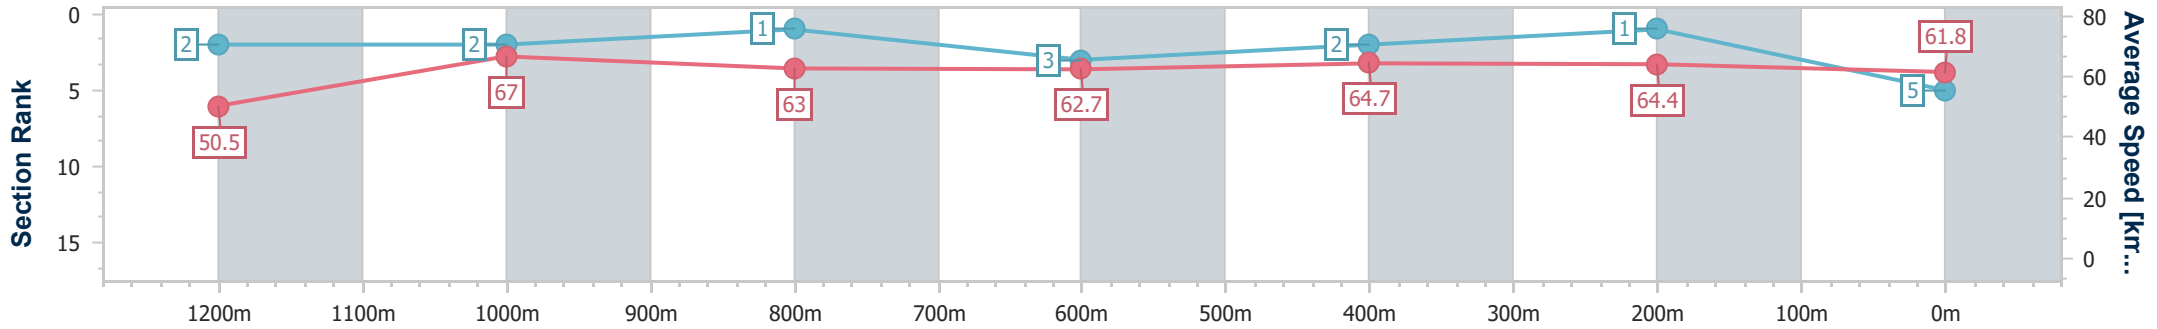

Section	Overall	1200m	1000m	800m	600m	400m	200m
Section Times	1:22.24 [5] (0:14.26)	1:07.98 [2] (0:10.76)	0:57.22 [2] (0:11.52)	0:45.70 [1] (0:11.65)	0:34.05 [3] (0:11.18)	0:22.87 [2] (0:11.14)	0:11.73 [1] (0:11.73)
Average Speed [km/h]	50.5	67.0	63.0	62.7	64.7	64.4	61.8
Top Speed [km/h]	66.2	68.3	64.2	63.4	66.5	66.4	63.0
Avg. Dist. to Rail [m]	4.1	1.2	1.2	3.1	0.7	2.3	3.1
Avg. Stride Freq. [Hz]	2.3	2.4	2.3	2.3	2.3	2.4	2.3
Avg. Stride Length [m]	6.2	7.8	7.6	7.5	7.4	7.4	7.3