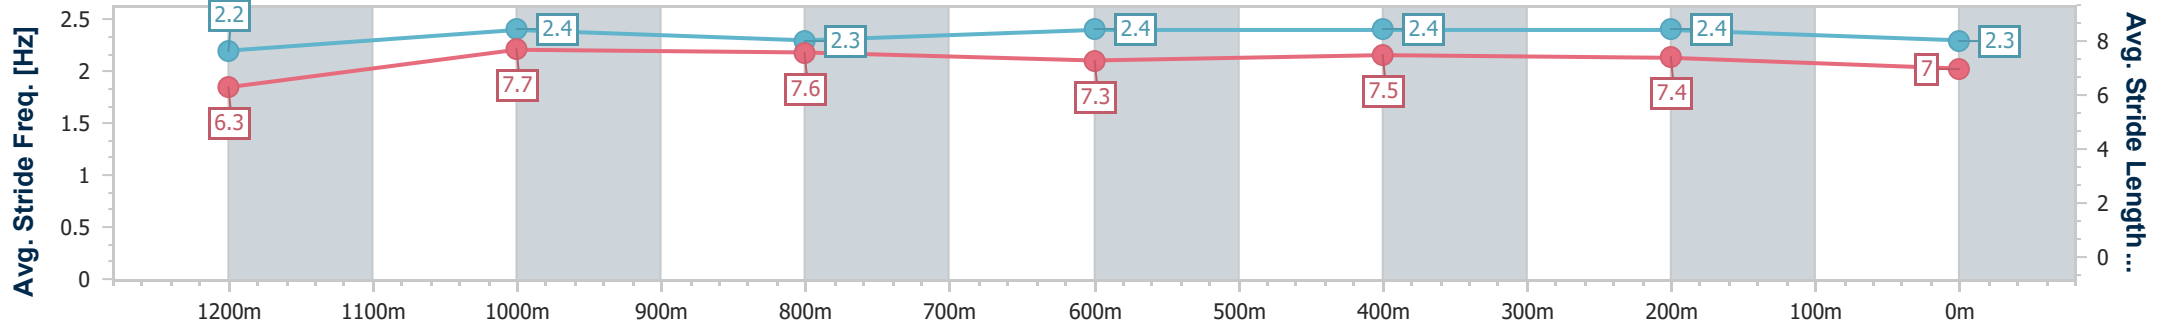

Section	Overall	1200m	1000m	800m	600m	400m	200m
Section Times	1:23.26 [12] (0:14.60)	1:08.66 [7] (0:10.72)	0:57.94 [5] (0:11.24)	0:46.70 [2] (0:11.54)	0:35.16 [2] (0:11.30)	0:23.86 [3] (0:11.39)	0:12.47 [7] (0:12.47)
Average Speed [km/h]	49.4	67.1	64.3	63.1	63.8	63.1	57.9
Top Speed [km/h]	65.7	68.8	66.1	64.8	65.7	66.1	60.9
Avg. Dist. to Rail [m]	4.4	1.5	0.7	1.6	0.5	0.5	1.4
Avg. Stride Freq. [Hz]	2.2	2.4	2.3	2.4	2.4	2.4	2.3
Avg. Stride Length [m]	6.3	7.7	7.6	7.3	7.5	7.4	7.0