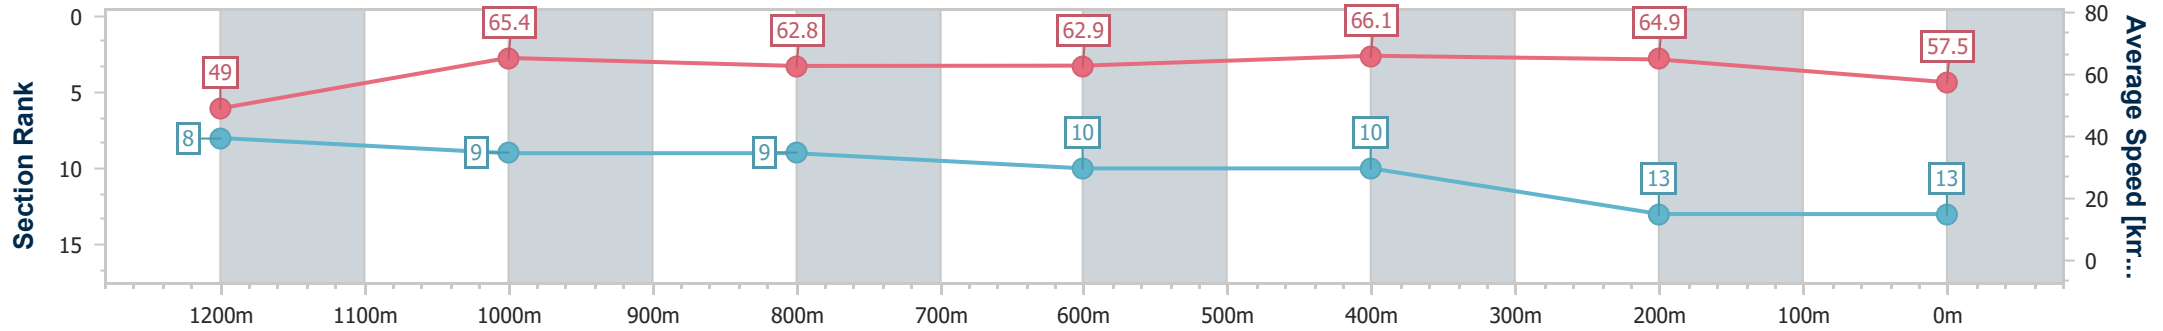

Horse/Jockey Name	Elysian Fields
Final Rank	13
Fastest Section Time (Section)	0:11.00 (1200m)
Top Speed [km/h] (Section)	66.7 (400m)
Race State	Finished

AUCKLAND
THOROUGHBRED
RACING
SINCE 1874

Pukekohe Park NZ Professional
Race 8: STELLA ARTOIS 1500 CHAMPIONSHIP QUALIFIER -
1400m

PUKEKOHE
PARK

09 December 2023 - 16:28

Track Rating: Soft 5, Weather: Fine, Rail Position: +6m

Section	Overall	1200m	1000m	800m	600m	400m	200m							
Section Times	1:23.59 [13] (0:14.70)	1:08.89 [8] (0:11.00)	0:57.89 [9] (0:11.54)	0:46.35 [9] (0:11.67)	0:34.68 [10] (0:11.02)	0:23.66 [10] (0:11.12)	0:12.54 [13] (0:12.54)							
Average Speed [km/h]	49.0	65.4	62.8	62.9	66.1	64.9	57.5							
Top Speed [km/h]	65.6	66.5	65.6	65.5	66.5	66.7	62.5							
Avg. Dist. to Rail [m]	2.3	0.3	1.0	2.9	4.5	7.2	8.5							
Avg. Stride Freq. [Hz]	2.4	2.4	2.4	2.4	2.4	2.4	2.3							
Avg. Stride Length [m]	5.9	7.4	7.3	7.4	7.6	7.5	7.0							

- [ ] Ranking at each section and finish
- -.-.- No data available at this section
- NA No data available