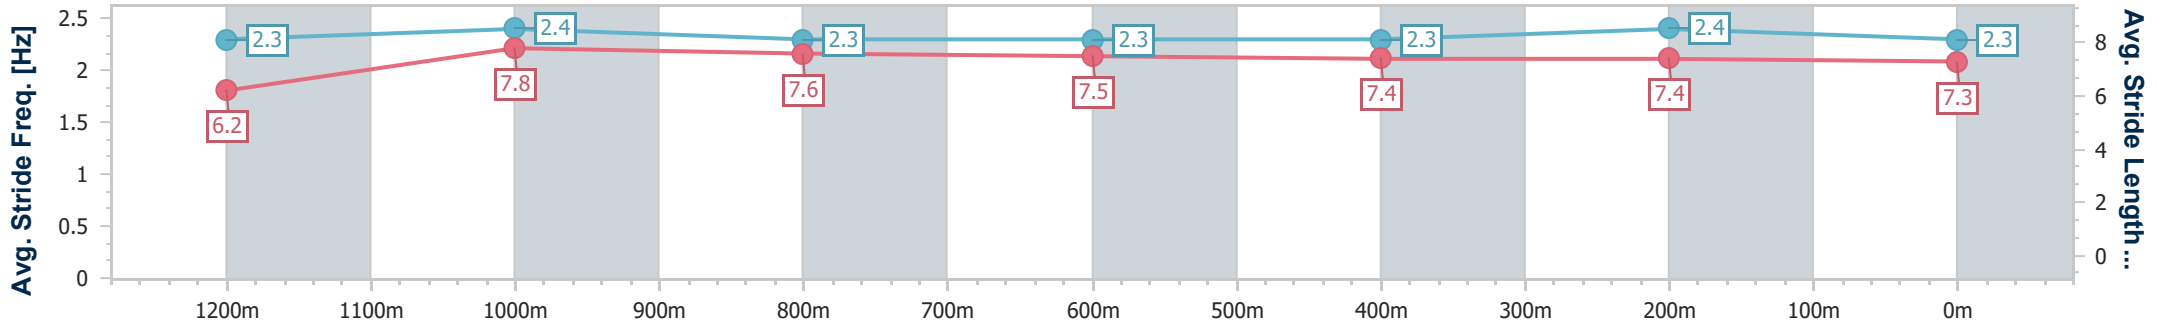

Section	Overall	1200m	1000m	800m	600m	400m	200m
Section Times	1:22.24 [5] (0:14.26)	1:07.98 [2] (0:10.76)	0:57.22 [2] (0:11.52)	0:45.70 [1] (0:11.65)	0:34.05 [3] (0:11.18)	0:22.87 [2] (0:11.14)	0:11.73 [1] (0:11.73)
Average Speed [km/h]	50.5	67.0	63.0	62.7	64.7	64.4	61.8
Top Speed [km/h]	66.2	68.3	64.2	63.4	66.5	66.4	63.0
Avg. Dist. to Rail [m]	4.1	1.2	1.2	3.1	0.7	2.3	3.1
Avg. Stride Freq. [Hz]	2.3	2.4	2.3	2.3	2.3	2.4	2.3
Avg. Stride Length [m]	6.2	7.8	7.6	7.5	7.4	7.4	7.3