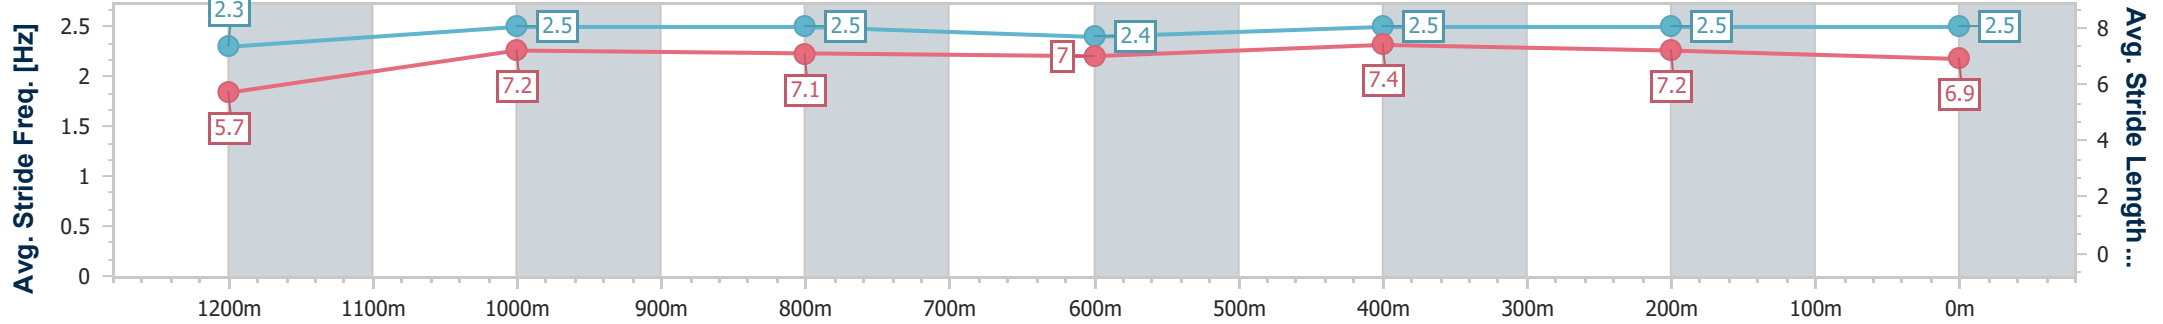

Section	Overall	1200m	1000m	800m	600m	400m	200m
Section Times	1:22.61 [8] (0:15.28)	1:07.33 [13] (0:10.79)	0:56.54 [12] (0:11.31)	0:45.23 [12] (0:11.76)	0:33.47 [13] (0:10.96)	0:22.51 [13] (0:10.89)	0:11.62 [12] (0:11.62)
Average Speed [km/h]	47.2	66.8	63.2	61.6	66.0	65.8	62.4
Top Speed [km/h]	65.0	68.8	66.2	64.5	68.5	69.3	64.5
Avg. Dist. to Rail [m]	5.4	4.2	1.3	1.1	0.7	0.5	0.7
Avg. Stride Freq. [Hz]	2.3	2.5	2.5	2.4	2.5	2.5	2.5
Avg. Stride Length [m]	5.7	7.2	7.1	7.0	7.4	7.2	6.9