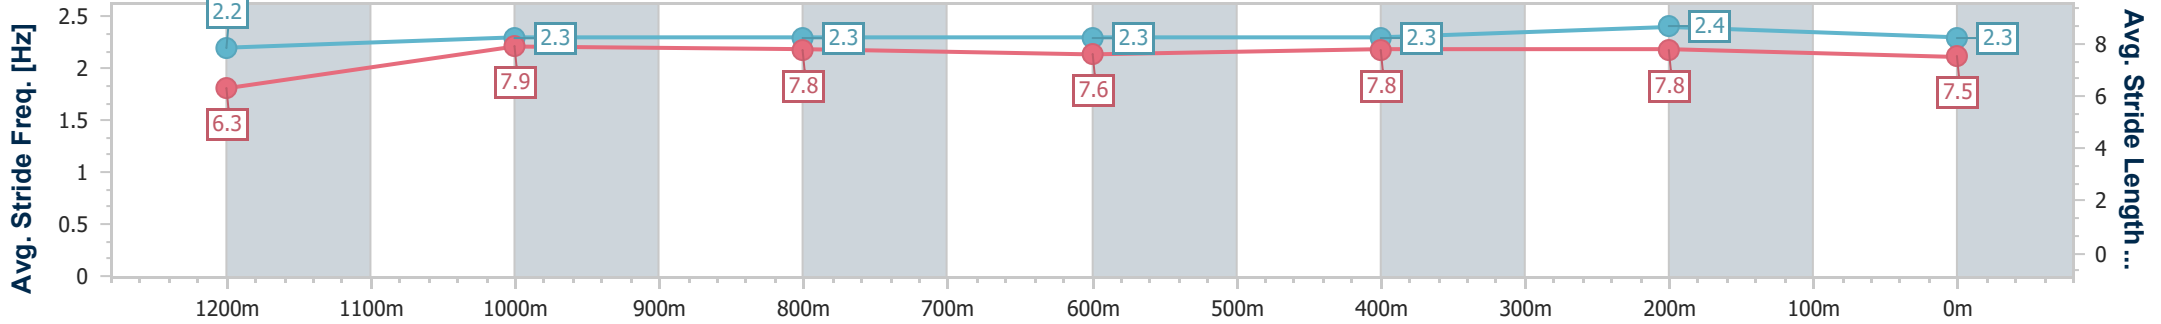

Section	Overall	1200m	1000m	800m	600m	400m	200m
Section Times	1:22.21 [3] (0:15.06)	1:07.15 [12] (0:11.05)	0:56.10 [13] (0:11.44)	0:44.66 [13] (0:11.55)	0:33.11 [12] (0:10.94)	0:22.17 [12] (0:10.67)	0:11.50 [5] (0:11.50)
Average Speed [km/h]	47.8	65.2	63.7	63.2	66.7	67.4	63.0
Top Speed [km/h]	64.5	66.9	65.7	65.8	69.2	69.3	65.6
Avg. Dist. to Rail [m]	3.2	0.2	1.8	3.0	4.2	4.4	3.7
Avg. Stride Freq. [Hz]	2.2	2.3	2.3	2.3	2.3	2.4	2.3
Avg. Stride Length [m]	6.3	7.9	7.8	7.6	7.8	7.8	7.5