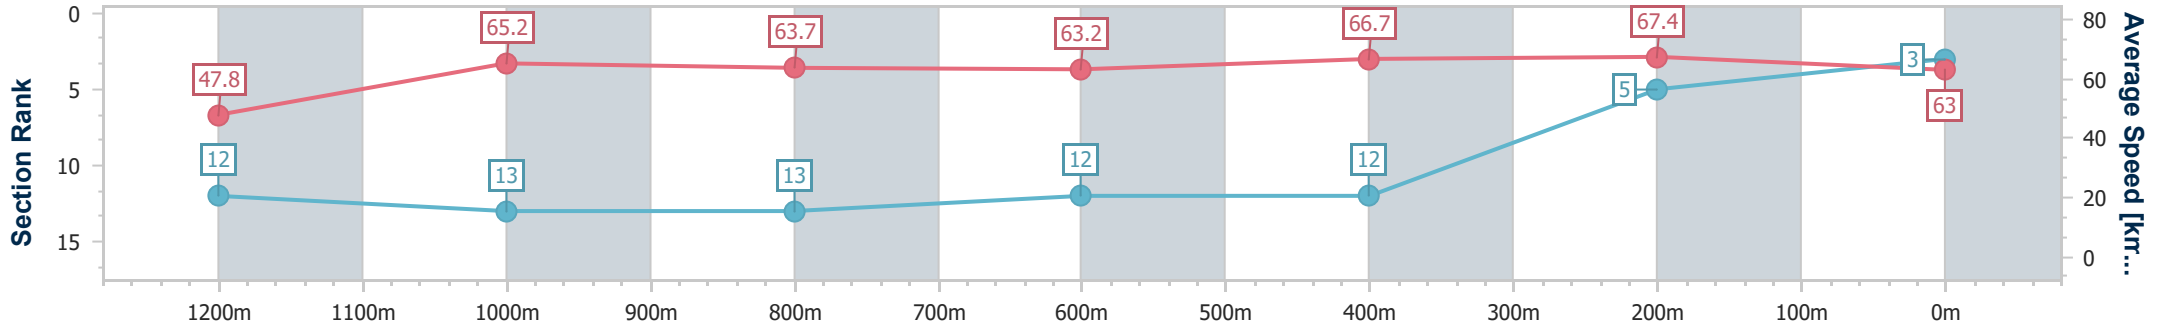

Section	Overall	1200m	1000m	800m	600m	400m	200m
Section Times	1:22.21 [3] (0:15.06)	1:07.15 [12] (0:11.05)	0:56.10 [13] (0:11.44)	0:44.66 [13] (0:11.55)	0:33.11 [12] (0:10.94)	0:22.17 [12] (0:10.67)	0:11.50 [5] (0:11.50)
Average Speed [km/h]	47.8	65.2	63.7	63.2	66.7	67.4	63.0
Top Speed [km/h]	64.5	66.9	65.7	65.8	69.2	69.3	65.6
Avg. Dist. to Rail [m]	3.2	0.2	1.8	3.0	4.2	4.4	3.7
Avg. Stride Freq. [Hz]	2.2	2.3	2.3	2.3	2.3	2.4	2.3
Avg. Stride Length [m]	6.3	7.9	7.8	7.6	7.8	7.8	7.5