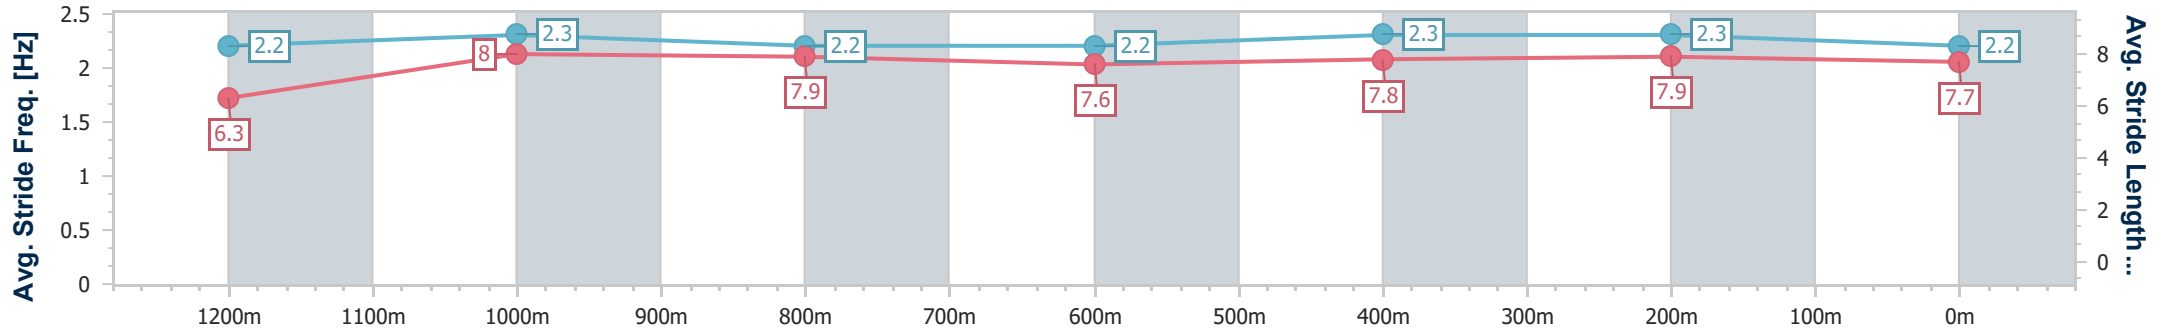

Section	Overall	1200m	1000m	800m	600m	400m	200m
Section Times	1:22.92 [11] (0:14.57)	1:08.35 [6] (0:10.78)	0:57.57 [6] (0:11.46)	0:46.11 [4] (0:11.69)	0:34.42 [6] (0:11.25)	0:23.17 [7] (0:11.16)	0:12.01 [11] (0:12.01)
Average Speed [km/h]	49.6	66.8	63.3	62.2	64.3	64.5	60.3
Top Speed [km/h]	67.5	68.5	64.8	63.6	65.7	66.3	63.0
Avg. Dist. to Rail [m]	8.2	1.0	1.5	1.9	2.1	4.9	7.0
Avg. Stride Freq. [Hz]	2.2	2.3	2.2	2.2	2.3	2.3	2.2
Avg. Stride Length [m]	6.3	8.0	7.9	7.6	7.8	7.9	7.7