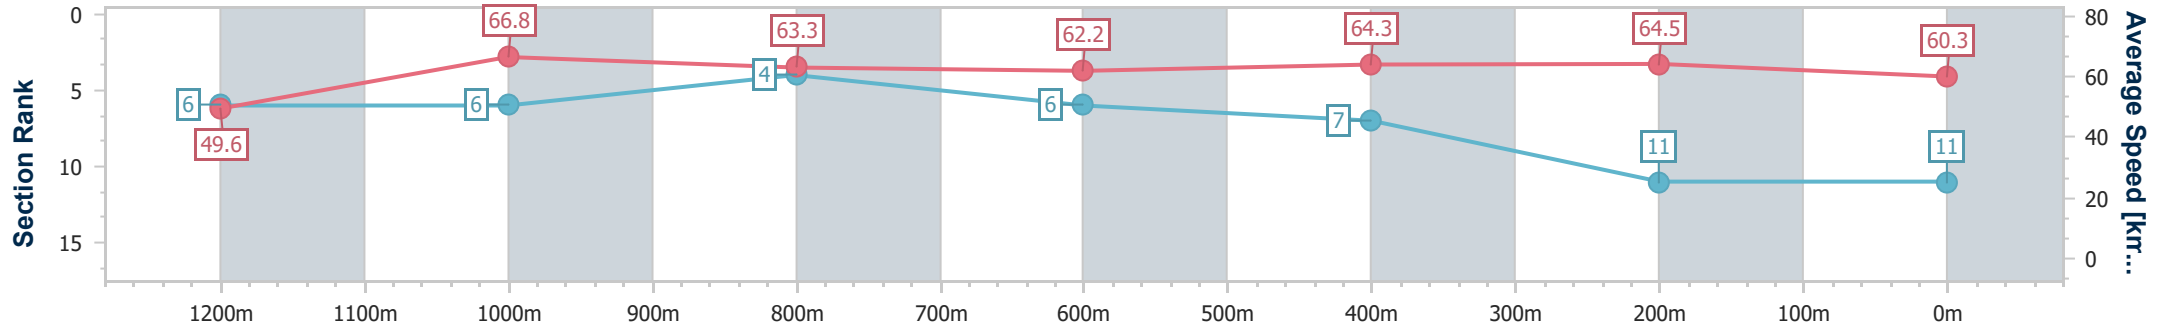

Section	Overall	1200m	1000m	800m	600m	400m	200m
Section Times	1:22.92 [11] (0:14.57)	1:08.35 [6] (0:10.78)	0:57.57 [6] (0:11.46)	0:46.11 [4] (0:11.69)	0:34.42 [6] (0:11.25)	0:23.17 [7] (0:11.16)	0:12.01 [11] (0:12.01)
Average Speed [km/h]	49.6	66.8	63.3	62.2	64.3	64.5	60.3
Top Speed [km/h]	67.5	68.5	64.8	63.6	65.7	66.3	63.0
Avg. Dist. to Rail [m]	8.2	1.0	1.5	1.9	2.1	4.9	7.0
Avg. Stride Freq. [Hz]	2.2	2.3	2.2	2.2	2.3	2.3	2.2
Avg. Stride Length [m]	6.3	8.0	7.9	7.6	7.8	7.9	7.7