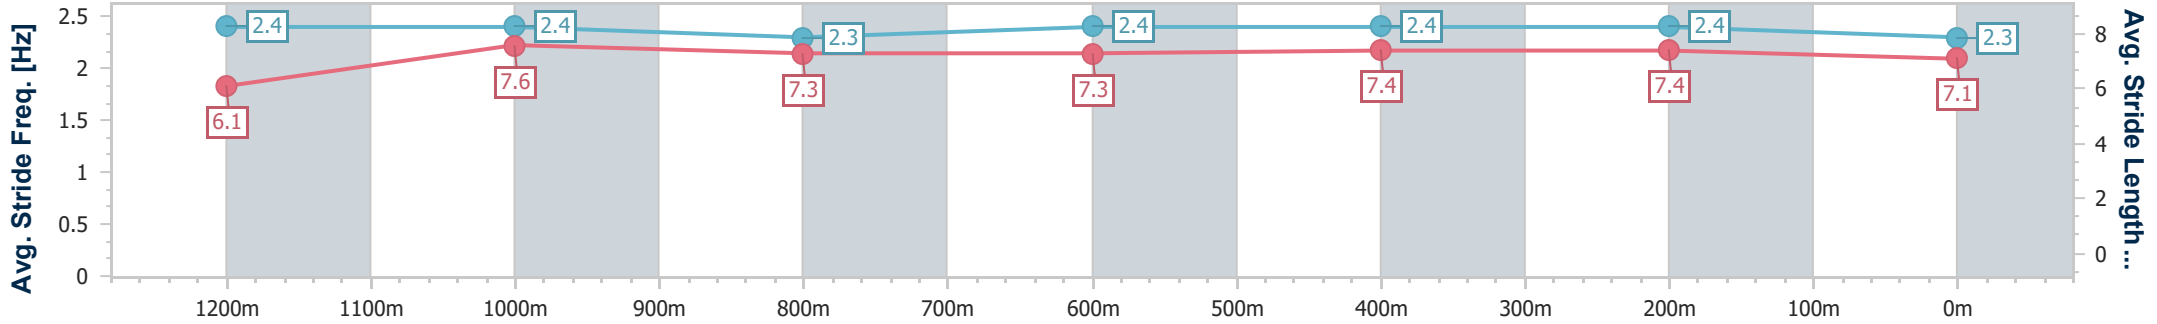

- [] Ranking at each section and finish
- No data available at this section
- NA No data available

Horse/Jockey Name	In Her Presence
Final Rank	9
Fastest Section Time (Section)	0:10.79 (1200m)
Top Speed [km/h] (Section)	69.1 (1200m)
Race State	Finished

Section	Overall	1200m	1000m	800m	600m	400m	200m
Section Times	1:22.70 [9] (0:14.07)	1:08.63 [1] (0:10.79)	0:57.84 [1] (0:11.75)	0:46.09 [3] (0:11.39)	0:34.70 [1] (0:11.34)	0:23.36 [1] (0:11.30)	0:12.06 [4] (0:12.06)
Average Speed [km/h]	51.3	66.7	61.9	63.0	63.1	63.8	60.0
Top Speed [km/h]	69.0	69.1	63.8	64.6	64.3	65.8	61.6
Avg. Dist. to Rail [m]	6.6	1.0	1.5	1.4	1.1	0.2	0.4
Avg. Stride Freq. [Hz]	2.4	2.4	2.3	2.4	2.4	2.4	2.3
Avg. Stride Length [m]	6.1	7.6	7.3	7.3	7.4	7.4	7.1