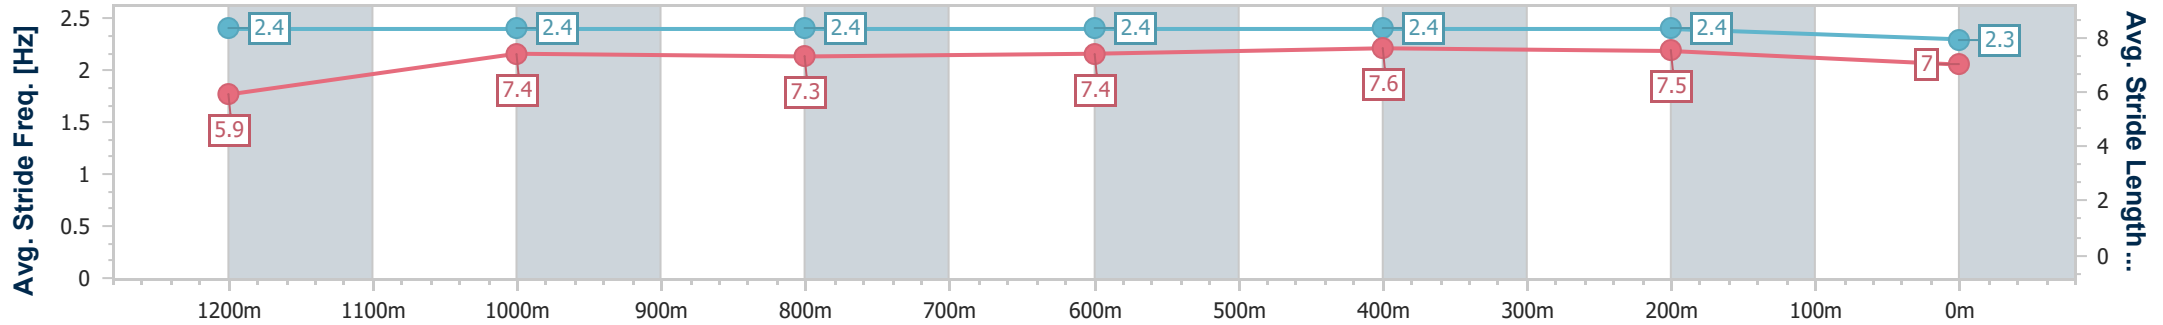

Section	Overall	1200m	1000m	800m	600m	400m	200m
Section Times	1:23.26 [12] (0:14.60)	1:08.66 [7] (0:10.72)	0:57.94 [5] (0:11.24)	0:46.70 [2] (0:11.54)	0:35.16 [2] (0:11.30)	0:23.86 [3] (0:11.39)	0:12.47 [7] (0:12.47)
Average Speed [km/h]	49.4	67.1	64.3	63.1	63.8	63.1	57.9
Top Speed [km/h]	65.7	68.8	66.1	64.8	65.7	66.1	60.9
Avg. Dist. to Rail [m]	4.4	1.5	0.7	1.6	0.5	0.5	1.4
Avg. Stride Freq. [Hz]	2.2	2.4	2.3	2.4	2.4	2.4	2.3
Avg. Stride Length [m]	6.3	7.7	7.6	7.3	7.5	7.4	7.0

Horse/Jockey Name	Elysian Fields
Final Rank	13
Fastest Section Time (Section)	0:11.00 (1200m)
Top Speed [km/h] (Section)	66.7 (400m)
Race State	Finished

AUCKLAND
THOROUGHBRED
RACING
SINCE 1874

Pukekohe Park NZ Professional
Race 8: STELLA ARTOIS 1500 CHAMPIONSHIP QUALIFIER -
1400m

PUKEKOHE
PARK

09 December 2023 - 16:28

Track Rating: Soft 5, Weather: Fine, Rail Position: +6m

Section	Overall	1200m	1000m	800m	600m	400m	200m							
Section Times	1:23.59 [13] (0:14.70)	1:08.89 [8] (0:11.00)	0:57.89 [9] (0:11.54)	0:46.35 [9] (0:11.67)	0:34.68 [10] (0:11.02)	0:23.66 [10] (0:11.12)	0:12.54 [13] (0:12.54)							
Average Speed [km/h]	49.0	65.4	62.8	62.9	66.1	64.9	57.5							
Top Speed [km/h]	65.6	66.5	65.6	65.5	66.5	66.7	62.5							
Avg. Dist. to Rail [m]	2.3	0.3	1.0	2.9	4.5	7.2	8.5							
Avg. Stride Freq. [Hz]	2.4	2.4	2.4	2.4	2.4	2.4	2.3							
Avg. Stride Length [m]	5.9	7.4	7.3	7.4	7.6	7.5	7.0							