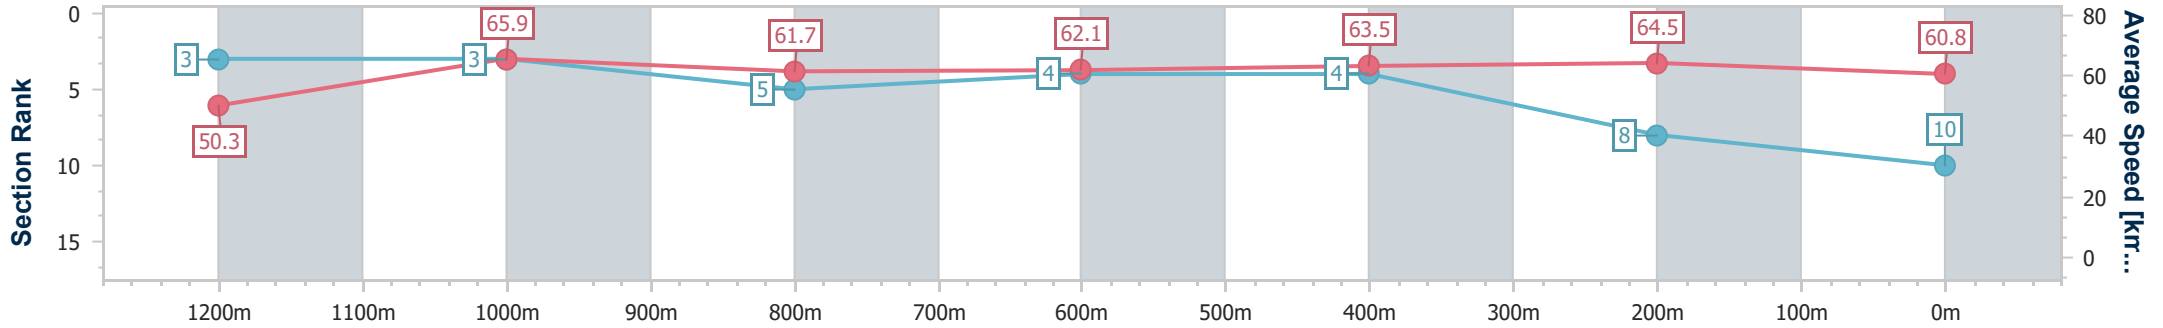

Section	Overall	1200m	1000m	800m	600m	400m	200m							
Section Times	1:22.71 [10] (0:14.33)	1:08.38 [3] (0:10.89)	0:57.49 [3] (0:11.74)	0:45.75 [5] (0:11.50)	0:34.25 [4] (0:11.14)	0:23.11 [4] (0:11.21)	0:11.90 [8]							
Average Speed [km/h]	50.3	65.9	61.7	62.1	63.5	64.5	60.8							
Top Speed [km/h]	67.5	68.5	64.0	64.6	65.5	65.8	62.1							
Avg. Dist. to Rail [m]	0.7	1.0	1.0	1.7	3.5	3.1	3.3							
Avg. Stride Freq. [Hz]	2.3	2.4	2.3	2.4	2.4	2.4	2.3							
Avg. Stride Length [m]	6.3	7.6	7.4	7.1	7.4	7.4	7.2							