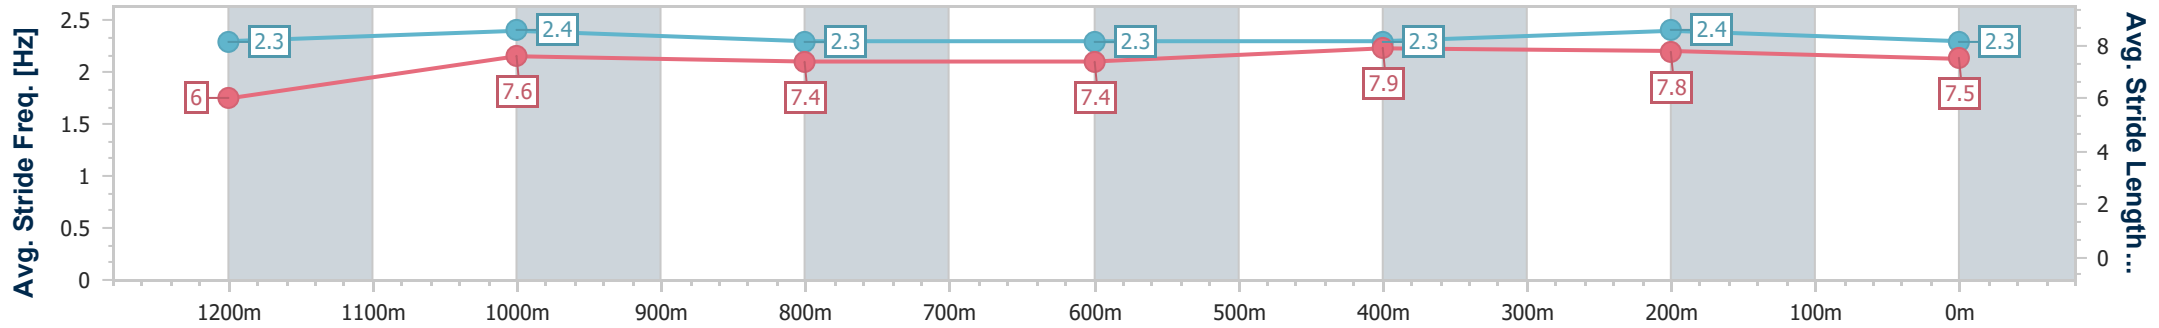

Horse/Jockey Name	Lupo Solitario
Final Rank	1
Fastest Section Time (Section)	0:10.66 (400m)
Top Speed [km/h] (Section)	69.1 (400m)
Race State	Finished

AUCKLAND
THOROUGHBRED
RACING
SINCE 1874

Pukekohe Park NZ Professional
Race 6: BONECRUSHER STAKES - 1400m

PUKEKOHE
PARK

09 December 2023 - 15:18

Track Rating: Soft 5, Weather: Fine, Rail Position: +6m

Section	Overall	1200m	1000m	800m	600m	400m	200m
Section Times	1:22.65 [1] (0:14.58)	1:08.07 [4] (0:11.17)	0:56.90 [3] (0:11.83)	0:45.07 [3] (0:12.01)	0:33.06 [3] (0:11.00)	0:22.06 [3] (0:10.66)	0:11.40 [1] (0:11.40)
Average Speed [km/h]	49.3	64.6	59.9	60.4	65.6	67.5	63.4
Top Speed [km/h]	65.7	66.4	62.4	63.2	69.0	69.1	66.0
Avg. Dist. to Rail [m]	1.4	3.1	2.1	0.7	0.4	1.4	0.8
Avg. Stride Freq. [Hz]	2.3	2.4	2.3	2.3	2.3	2.4	2.3
Avg. Stride Length [m]	6.0	7.6	7.4	7.4	7.9	7.8	7.5

- [ ] Ranking at each section and finish
- -.-.- No data available at this section
- NA No data available