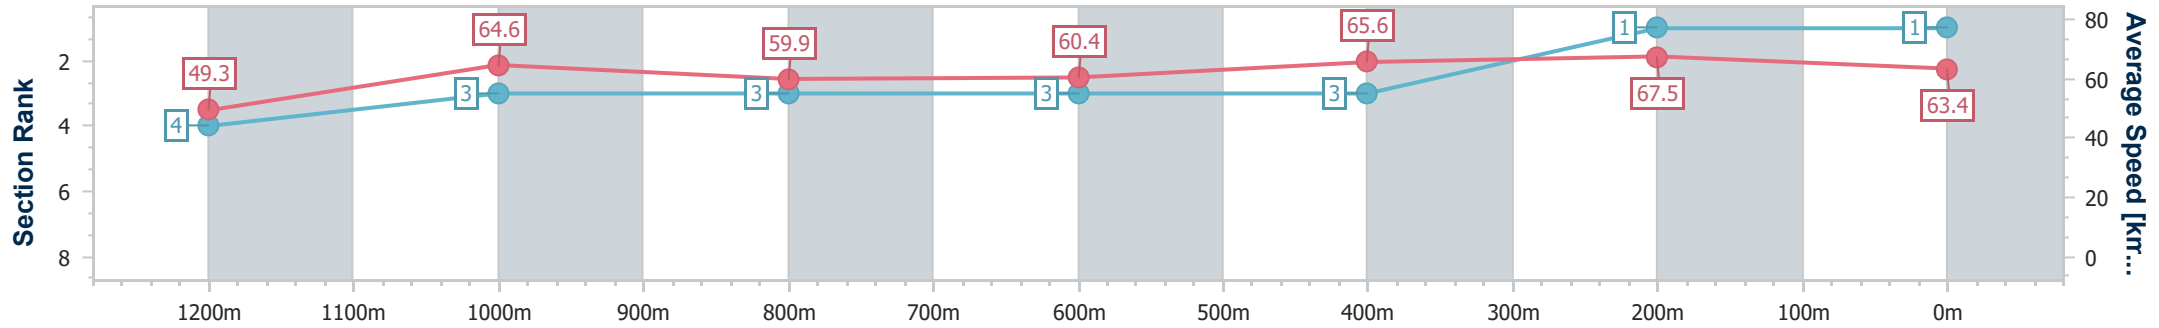

Horse/Jockey Name	Lupo Solitario
Final Rank	1
Fastest Section Time (Section)	0:10.66 (400m)
Top Speed [km/h] (Section)	69.1 (400m)
Race State	Finished

AUCKLAND
THOROUGHBRED
RACING
SINCE 1874

Pukekohe Park NZ Professional
Race 6: BONECRUSHER STAKES - 1400m

PUKEKOHE
PARK

09 December 2023 - 15:18

Track Rating: Soft 5, Weather: Fine, Rail Position: +6m

Section	Overall	1200m	1000m	800m	600m	400m	200m
Section Times	1:22.65 [1] (0:14.58)	1:08.07 [4] (0:11.17)	0:56.90 [3] (0:11.83)	0:45.07 [3] (0:12.01)	0:33.06 [3] (0:11.00)	0:22.06 [3] (0:10.66)	0:11.40 [1] (0:11.40)
Average Speed [km/h]	49.3	64.6	59.9	60.4	65.6	67.5	63.4
Top Speed [km/h]	65.7	66.4	62.4	63.2	69.0	69.1	66.0
Avg. Dist. to Rail [m]	1.4	3.1	2.1	0.7	0.4	1.4	0.8
Avg. Stride Freq. [Hz]	2.3	2.4	2.3	2.3	2.3	2.4	2.3
Avg. Stride Length [m]	6.0	7.6	7.4	7.4	7.9	7.8	7.5

- [ ] Ranking at each section and finish
- -.-.- No data available at this section
- NA No data available