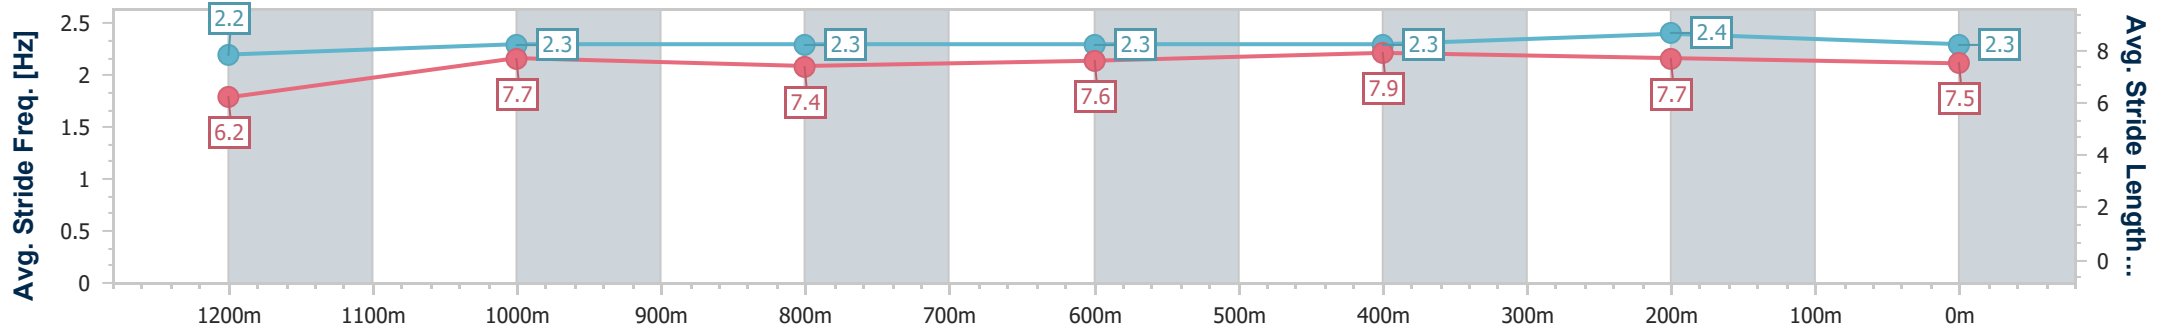

Section	Overall	1200m	1000m	800m	600m	400m	200m
Section Times	1:22.65 [2] (0:15.03)	1:07.62 [5] (0:11.16)	0:56.46 [5] (0:11.93)	0:44.53 [5] (0:11.67)	0:32.86 [5] (0:10.99)	0:21.87 [5] (0:10.58)	0:11.29 [2] (0:11.29)
Average Speed [km/h]	47.8	64.6	59.9	61.8	66.4	68.1	64.0
Top Speed [km/h]	67.2	67.2	62.3	64.6	69.6	70.6	65.4
Avg. Dist. to Rail [m]	2.0	0.8	1.1	0.6	3.7	5.2	3.0
Avg. Stride Freq. [Hz]	2.2	2.3	2.3	2.3	2.3	2.4	2.3
Avg. Stride Length [m]	6.2	7.7	7.4	7.6	7.9	7.7	7.5