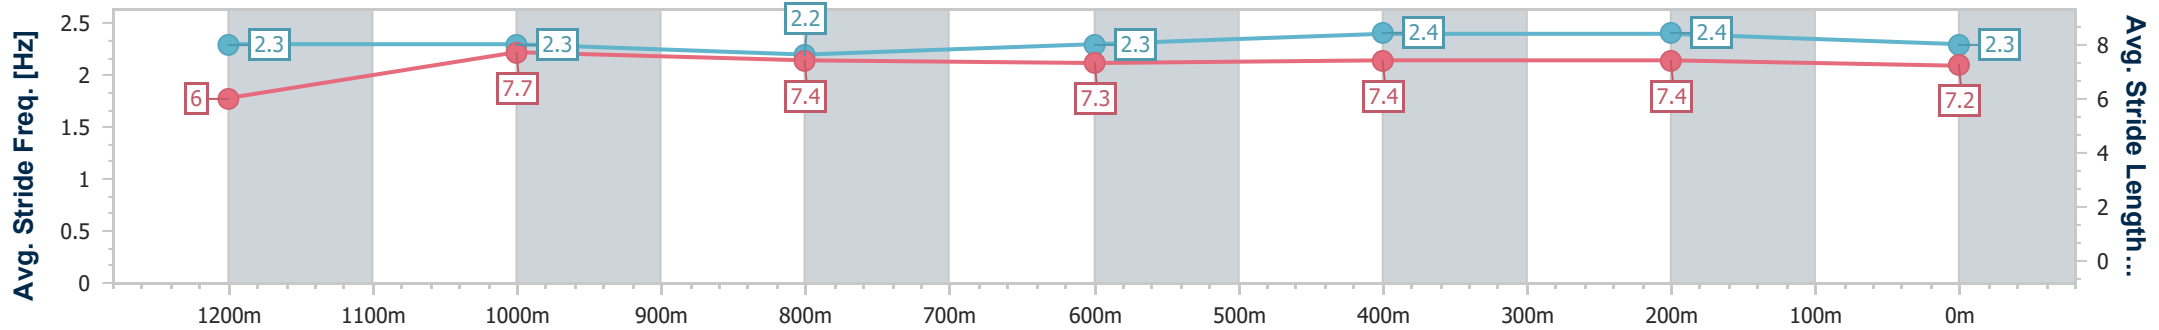

AUCKLAND  
THOROUGHBRED  
RACING  
SINCE 1874

Pukekohe Park NZ Professional

Race 6: BONECRUSHER STAKES - 1400m

09 December 2023 - 15:18

Track Rating: Soft 5, Weather: Fine, Rail Position: +6m

PUKEKOHE  
PARK

Section	Overall	1200m	1000m	800m	600m	400m	200m
Section Times	1:23.50 [5] (0:14.29)	1:09.21 [2] (0:11.34)	0:57.87 [2] (0:11.90)	0:45.97 [2] (0:11.80)	0:34.17 [2] (0:11.13)	0:23.04 [1] (0:10.98)	0:12.06 [3] (0:12.06)
Average Speed [km/h]	50.4	63.7	60.0	60.6	64.7	65.6	60.0
Top Speed [km/h]	65.5	64.7	61.6	62.2	66.7	67.1	62.7
Avg. Dist. to Rail [m]	2.2	0.9	1.2	1.4	1.6	2.7	1.8
Avg. Stride Freq. [Hz]	2.3	2.3	2.2	2.3	2.4	2.4	2.3
Avg. Stride Length [m]	6.0	7.7	7.4	7.3	7.4	7.4	7.2