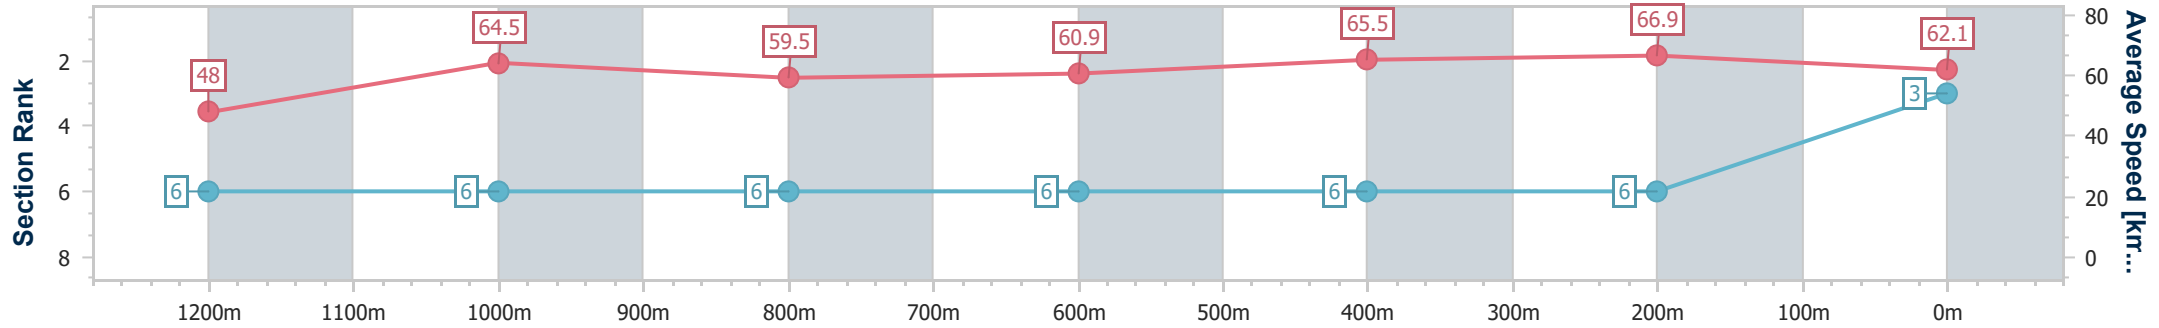

Section	Overall	1200m	1000m	800m	600m	400m	200m
Section Times	1:23.26 [3] (0:15.06)	1:08.20 [6] (0:11.16)	0:57.04 [6] (0:11.93)	0:45.11 [6] (0:11.69)	0:33.42 [6] (0:10.99)	0:22.43 [6] (0:10.79)	0:11.64 [6] (0:11.64)
Average Speed [km/h]	48.0	64.5	59.5	60.9	65.5	66.9	62.1
Top Speed [km/h]	66.2	66.2	62.4	63.5	68.3	68.7	65.2
Avg. Dist. to Rail [m]	1.6	0.6	1.9	2.4	1.1	1.3	0.6
Avg. Stride Freq. [Hz]	2.3	2.5	2.4	2.4	2.5	2.6	2.5
Avg. Stride Length [m]	5.7	7.1	6.9	7.0	7.1	7.2	6.9