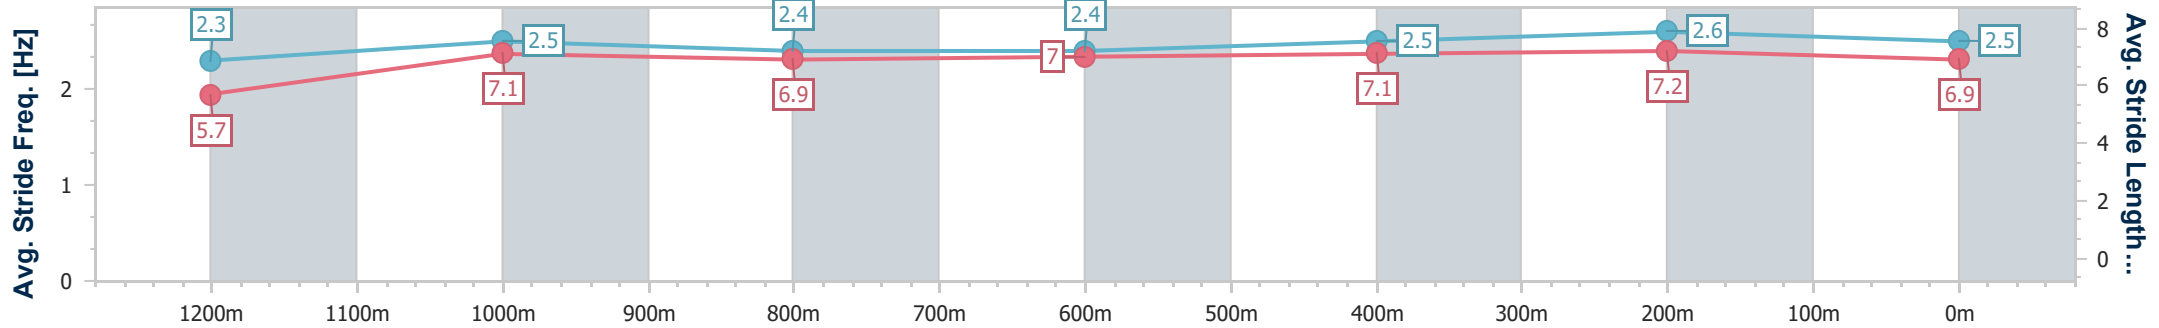

Section	Overall	1200m	1000m	800m	600m	400m	200m
Section Times	1:23.26 [3] (0:15.06)	1:08.20 [6] (0:11.16)	0:57.04 [6] (0:11.93)	0:45.11 [6] (0:11.69)	0:33.42 [6] (0:10.99)	0:22.43 [6] (0:10.79)	0:11.64 [6] (0:11.64)
Average Speed [km/h]	48.0	64.5	59.5	60.9	65.5	66.9	62.1
Top Speed [km/h]	66.2	66.2	62.4	63.5	68.3	68.7	65.2
Avg. Dist. to Rail [m]	1.6	0.6	1.9	2.4	1.1	1.3	0.6
Avg. Stride Freq. [Hz]	2.3	2.5	2.4	2.4	2.5	2.6	2.5
Avg. Stride Length [m]	5.7	7.1	6.9	7.0	7.1	7.2	6.9