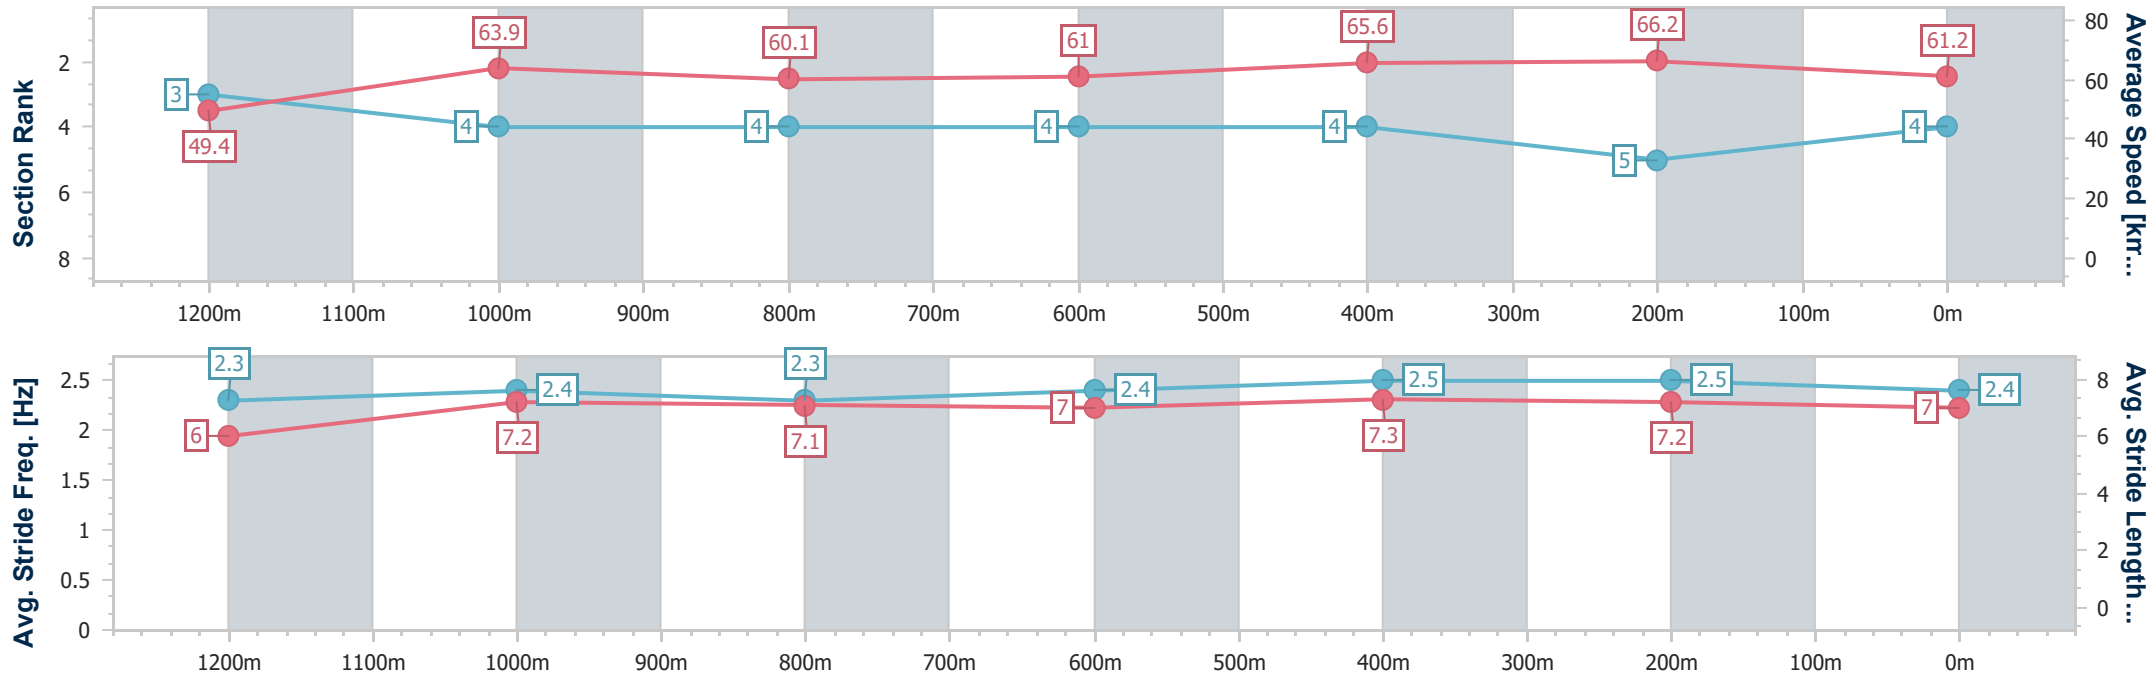

Section	Overall	1200m	1000m	800m	600m	400m	200m
Section Times	1:23.26 [3] (0:15.06)	1:08.20 [6] (0:11.16)	0:57.04 [6] (0:11.93)	0:45.11 [6] (0:11.69)	0:33.42 [6] (0:10.99)	0:22.43 [6] (0:10.79)	0:11.64 [6] (0:11.64)
Average Speed [km/h]	48.0	64.5	59.5	60.9	65.5	66.9	62.1
Top Speed [km/h]	66.2	66.2	62.4	63.5	68.3	68.7	65.2
Avg. Dist. to Rail [m]	1.6	0.6	1.9	2.4	1.1	1.3	0.6
Avg. Stride Freq. [Hz]	2.3	2.5	2.4	2.4	2.5	2.6	2.5
Avg. Stride Length [m]	5.7	7.1	6.9	7.0	7.1	7.2	6.9

Horse/Jockey Name	Sudbina
Final Rank	4
Fastest Section Time (Section)	0:10.89 (400m)
Top Speed [km/h] (Section)	69.5 (400m)
Race State	Finished

AUCKLAND  
THOROUGHBRED  
RACING  
SINCE 1874

Pukekohe Park NZ Professional  
Race 6: BONECRUSHER STAKES - 1400m

PUKEKOHE  
PARK

09 December 2023 - 15:18

Track Rating: Soft 5, Weather: Fine, Rail Position: +6m

Section	Overall	1200m	1000m	800m	600m	400m	200m
Section Times	1:23.35 [4] (0:14.56)	1:08.79 [3] (0:11.25)	0:57.54 [4] (0:11.99)	0:45.55 [4] (0:11.85)	0:33.70 [4] (0:10.97)	0:22.73 [4] (0:10.89)	0:11.84 [5] (0:11.84)
Average Speed [km/h]	49.4	63.9	60.1	61.0	65.6	66.2	61.2
Top Speed [km/h]	65.5	66.1	62.8	64.6	69.5	69.5	63.9
Avg. Dist. to Rail [m]	3.1	0.9	0.3	0.8	1.1	2.6	2.9
Avg. Stride Freq. [Hz]	2.3	2.4	2.3	2.4	2.5	2.5	2.4
Avg. Stride Length [m]	6.0	7.2	7.1	7.0	7.3	7.2	7.0