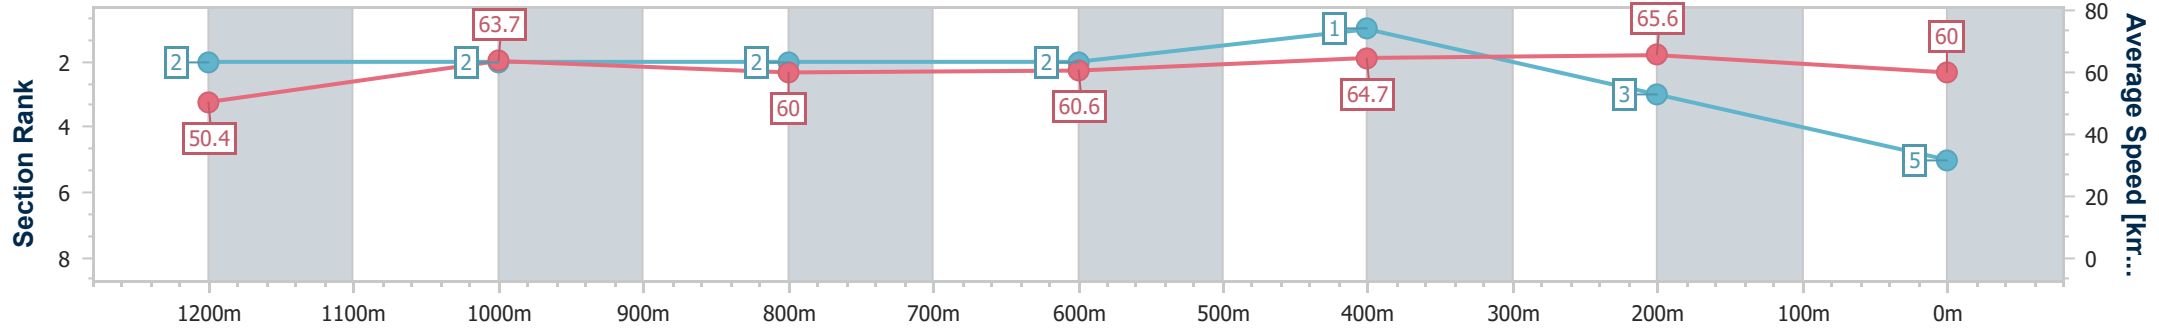

AUCKLAND  
THOROUGHBRED  
RACING  
SINCE 1874

Pukekohe Park NZ Professional

Race 6: BONECRUSHER STAKES - 1400m

09 December 2023 - 15:18

Track Rating: Soft 5, Weather: Fine, Rail Position: +6m

PUKEKOHE  
PARK

Section	Overall	1200m	1000m	800m	600m	400m	200m
Section Times	1:23.50 [5] (0:14.29)	1:09.21 [2] (0:11.34)	0:57.87 [2] (0:11.90)	0:45.97 [2] (0:11.80)	0:34.17 [2] (0:11.13)	0:23.04 [1] (0:10.98)	0:12.06 [3] (0:12.06)
Average Speed [km/h]	50.4	63.7	60.0	60.6	64.7	65.6	60.0
Top Speed [km/h]	65.5	64.7	61.6	62.2	66.7	67.1	62.7
Avg. Dist. to Rail [m]	2.2	0.9	1.2	1.4	1.6	2.7	1.8
Avg. Stride Freq. [Hz]	2.3	2.3	2.2	2.3	2.4	2.4	2.3
Avg. Stride Length [m]	6.0	7.7	7.4	7.3	7.4	7.4	7.2