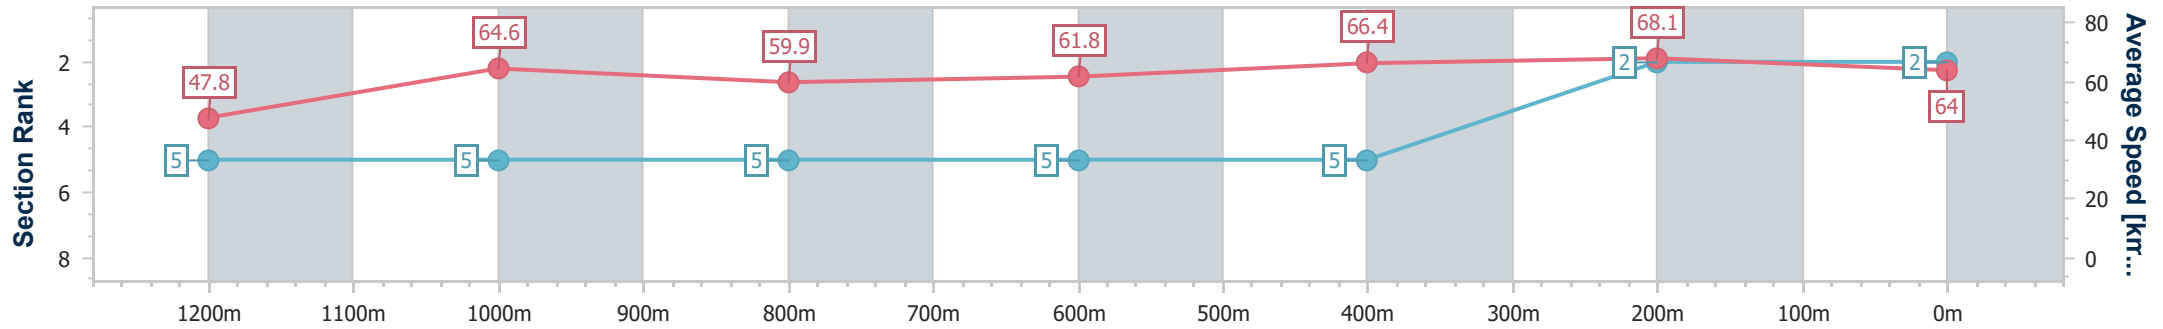

Section	Overall	1200m	1000m	800m	600m	400m	200m
Section Times	1:22.65 [2] (0:15.03)	1:07.62 [5] (0:11.16)	0:56.46 [5] (0:11.93)	0:44.53 [5] (0:11.67)	0:32.86 [5] (0:10.99)	0:21.87 [5] (0:10.58)	0:11.29 [2] (0:11.29)
Average Speed [km/h]	47.8	64.6	59.9	61.8	66.4	68.1	64.0
Top Speed [km/h]	67.2	67.2	62.3	64.6	69.6	70.6	65.4
Avg. Dist. to Rail [m]	2.0	0.8	1.1	0.6	3.7	5.2	3.0
Avg. Stride Freq. [Hz]	2.2	2.3	2.3	2.3	2.3	2.4	2.3
Avg. Stride Length [m]	6.2	7.7	7.4	7.6	7.9	7.7	7.5