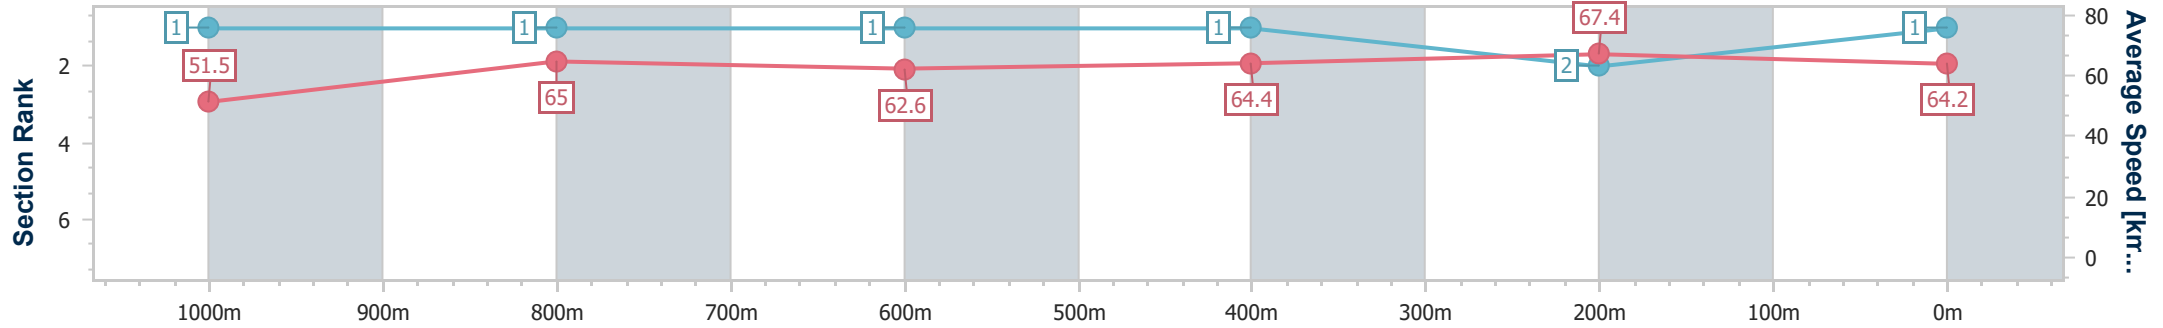

| Section | Overall | 1000m | 800m | 600m | 400m | 200m |
|------------------------|--------------------------|--------------------------|--------------------------|--------------------------|--------------------------|--------------------------|
| Section Times | 1:09.48 [1] (0:13.93) | 0:55.55 [1] (0:10.91) | 0:44.64 [1] (0:11.48) | 0:33.16 [1] (0:11.27) | 0:21.89 [1] (0:10.64) | 0:11.25 [2] (0:11.25) |
| Average Speed [km/h] | 51.5 | 65.0 | 62.6 | 64.4 | 67.4 | 64.2 |
| Top Speed [km/h] | 67.5 | 66.4 | 63.9 | 65.9 | 69.0 | 66.2 |
| Avg. Dist. to Rail [m] | 2.6 | 3.4 | 0.9 | 1.2 | 0.7 | 1.5 |
| Avg. Stride Freq. [Hz] | 2.4 | 2.4 | 2.3 | 2.3 | 2.4 | 2.3 |
| Avg. Stride Length [m] | 6.0 | 7.5 | 7.5 | 7.7 | 7.7 | 7.6 |