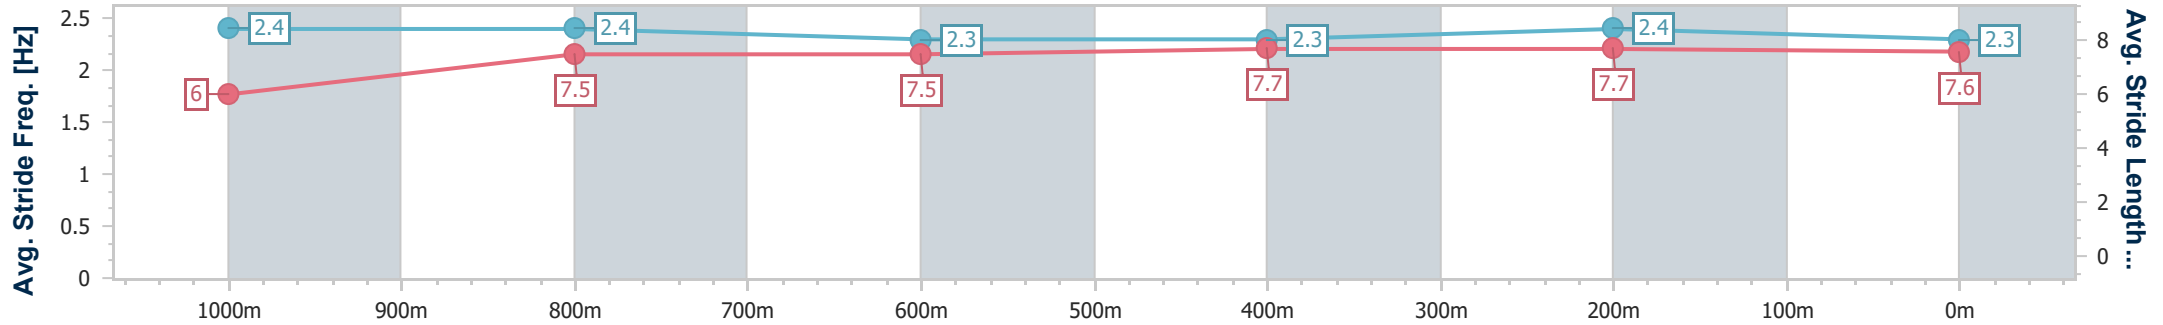

| Section | Overall | 1000m | 800m | 600m | 400m | 200m |
|------------------------|--------------------------|--------------------------|--------------------------|--------------------------|--------------------------|--------------------------|
| Section Times | 1:09.48 [1] (0:13.93) | 0:55.55 [1] (0:10.91) | 0:44.64 [1] (0:11.48) | 0:33.16 [1] (0:11.27) | 0:21.89 [1] (0:10.64) | 0:11.25 [2] (0:11.25) |
| Average Speed [km/h] | 51.5 | 65.0 | 62.6 | 64.4 | 67.4 | 64.2 |
| Top Speed [km/h] | 67.5 | 66.4 | 63.9 | 65.9 | 69.0 | 66.2 |
| Avg. Dist. to Rail [m] | 2.6 | 3.4 | 0.9 | 1.2 | 0.7 | 1.5 |
| Avg. Stride Freq. [Hz] | 2.4 | 2.4 | 2.3 | 2.3 | 2.4 | 2.3 |
| Avg. Stride Length [m] | 6.0 | 7.5 | 7.5 | 7.7 | 7.7 | 7.6 |