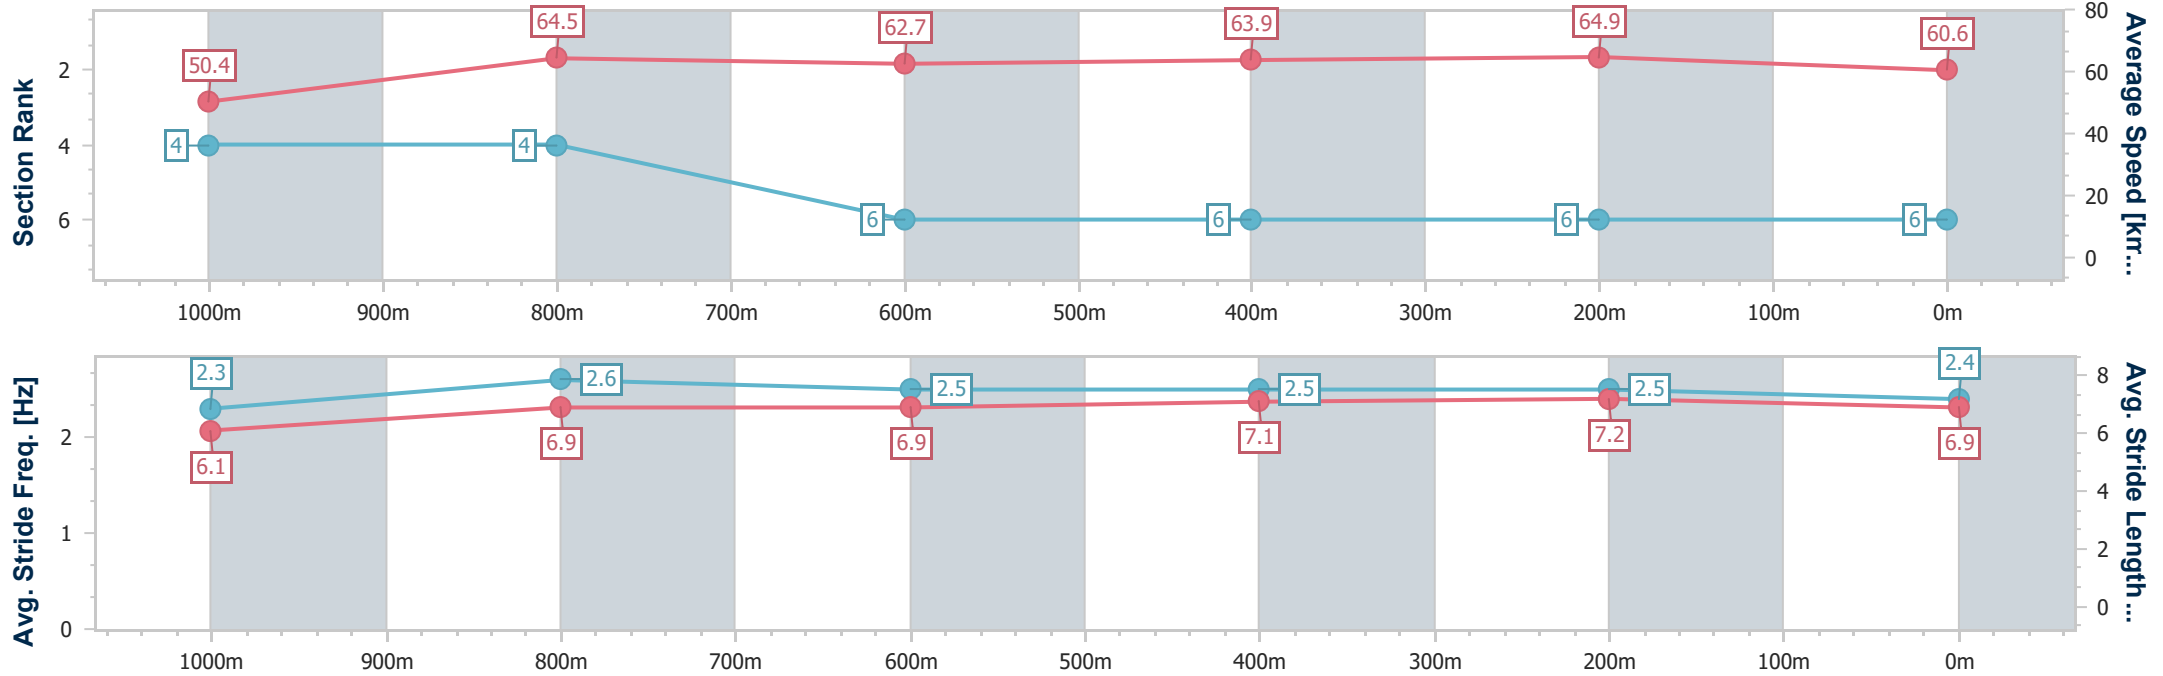

- [] Ranking at each section and finish
- .-.-.- No data available at this section
- NA No data available

| | |
|--------------------------------|-----------------|
| Horse/Jockey Name | Manrico |
| Final Rank | 6 |
| Fastest Section Time (Section) | 0:11.03 (1000m) |
| Top Speed [km/h] (Section) | 65.9 (600m) |
| Race State | Finished |

AUCKLAND
THOROUGHBRED
RACING
SINCE 1874

Pukekohe Park NZ Professional
Race 1: HAPPY MILESTONE BIRTHDAY DAVID ELLIS 1200 -
1200m

PUKEKOHE
PARK

09 December 2023 - 12:20

Track Rating: Soft 5, Weather: Fine, Rail Position: +6m

| Section | Overall | 1000m | 800m | 600m | 400m | 200m |
|------------------------|--------------------------|--------------------------|--------------------------|--------------------------|--------------------------|--------------------------|
| Section Times | 1:11.13 [6] (0:14.28) | 0:56.85 [4] (0:11.03) | 0:45.82 [4] (0:11.54) | 0:34.28 [6] (0:11.23) | 0:23.05 [6] (0:11.13) | 0:11.92 [6] (0:11.92) |
| Average Speed [km/h] | 50.4 | 64.5 | 62.7 | 63.9 | 64.9 | 60.6 |
| Top Speed [km/h] | 65.5 | 65.7 | 63.8 | 65.9 | 65.7 | 62.9 |
| Avg. Dist. to Rail [m] | 1.8 | 1.6 | 0.5 | 0.6 | 2.9 | 4.2 |
| Avg. Stride Freq. [Hz] | 2.3 | 2.6 | 2.5 | 2.5 | 2.5 | 2.4 |
| Avg. Stride Length [m] | 6.1 | 6.9 | 6.9 | 7.1 | 7.2 | 6.9 |

- [] Ranking at each section and finish
- .-.- No data available at this section
- NA No data available