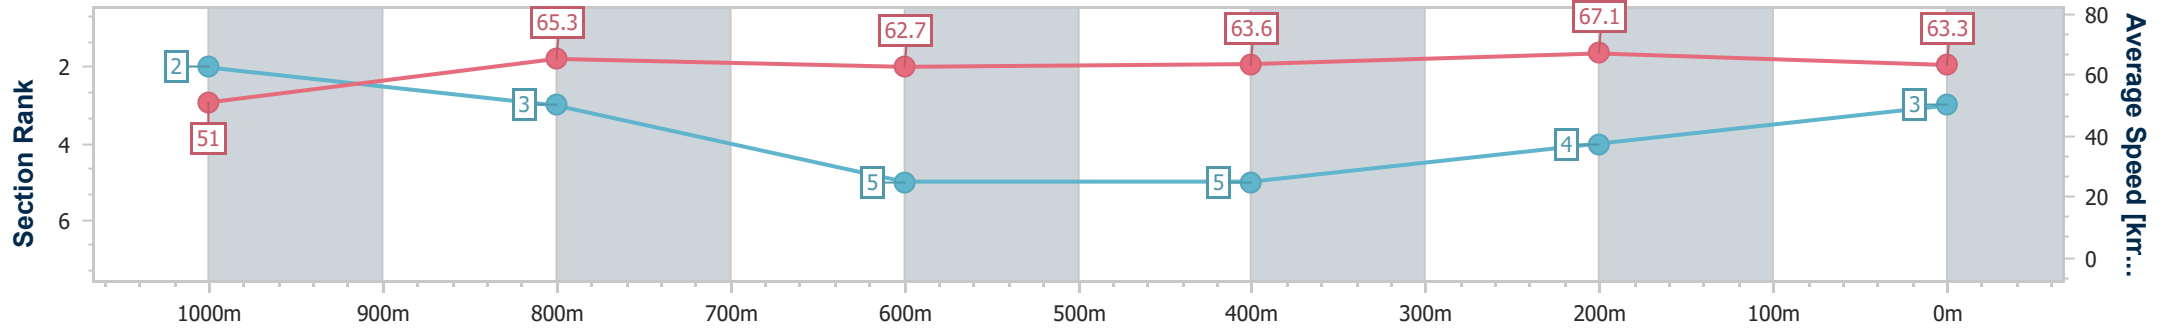

| Section | Overall | 1000m | 800m | 600m | 400m | 200m |
|------------------------|--------------------------|--------------------------|--------------------------|--------------------------|--------------------------|--------------------------|
| Section Times | 1:10.11 [3] (0:14.12) | 0:55.99 [2] (0:11.01) | 0:44.98 [3] (0:11.55) | 0:33.43 [5] (0:11.28) | 0:22.15 [5] (0:10.76) | 0:11.39 [4] (0:11.39) |
| Average Speed [km/h] | 51.0 | 65.3 | 62.7 | 63.6 | 67.1 | 63.3 |
| Top Speed [km/h] | 65.3 | 66.8 | 64.1 | 67.1 | 68.2 | 65.0 |
| Avg. Dist. to Rail [m] | 1.3 | 1.0 | 1.0 | 0.2 | 0.2 | 0.7 |
| Avg. Stride Freq. [Hz] | 2.2 | 2.4 | 2.4 | 2.3 | 2.4 | 2.3 |
| Avg. Stride Length [m] | 6.4 | 7.6 | 7.4 | 7.6 | 7.9 | 7.6 |