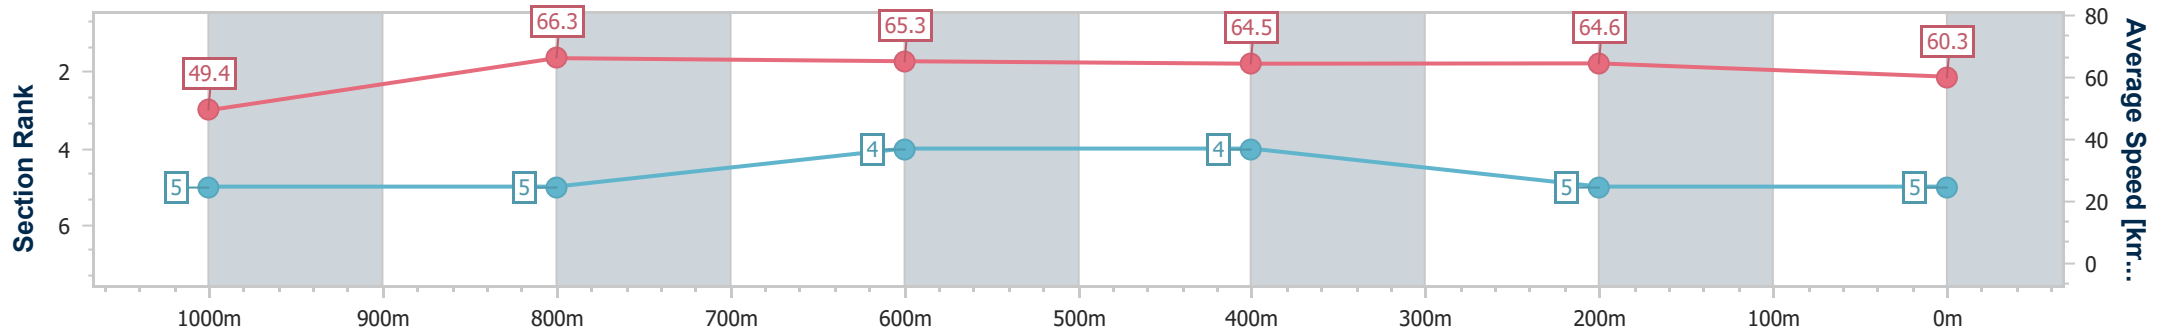

- [] Ranking at each section and finish
- .-.- No data available at this section
- NA No data available

| | |
|--------------------------------|-----------------|
| Horse/Jockey Name | That's All Fine |
| Final Rank | 5 |
| Fastest Section Time (Section) | 0:10.74 (1000m) |
| Top Speed [km/h] (Section) | 67.2 (1000m) |
| Race State | Finished |

| Section | Overall | 1000m | 800m | 600m | 400m | 200m |
|------------------------|--------------------------|--------------------------|--------------------------|--------------------------|--------------------------|--------------------------|
| Section Times | 1:11.03 [5] (0:14.57) | 0:56.46 [5] (0:10.74) | 0:45.72 [5] (0:11.25) | 0:34.47 [4] (0:11.35) | 0:23.12 [4] (0:11.14) | 0:11.98 [5] (0:11.98) |
| Average Speed [km/h] | 49.4 | 66.3 | 65.3 | 64.5 | 64.6 | 60.3 |
| Top Speed [km/h] | 65.0 | 67.2 | 66.6 | 66.7 | 66.7 | 62.1 |
| Avg. Dist. to Rail [m] | 1.8 | 1.4 | 3.1 | 5.5 | 5.1 | 5.3 |
| Avg. Stride Freq. [Hz] | 2.2 | 2.4 | 2.4 | 2.3 | 2.4 | 2.3 |
| Avg. Stride Length [m] | 6.3 | 7.6 | 7.6 | 7.6 | 7.5 | 7.2 |