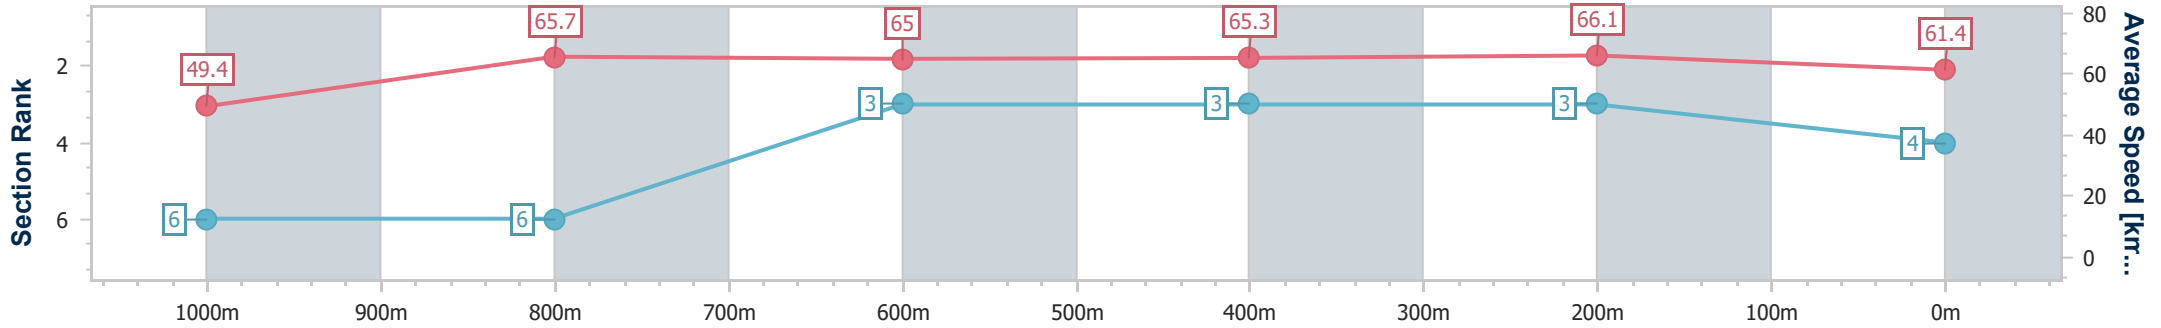

| Section | Overall | 1000m | 800m | 600m | 400m | 200m |
|------------------------|--------------------------|--------------------------|--------------------------|--------------------------|--------------------------|--------------------------|
| Section Times | 1:10.37 [4] (0:14.58) | 0:55.79 [6] (0:10.78) | 0:45.01 [6] (0:11.17) | 0:33.84 [3] (0:11.17) | 0:22.67 [3] (0:10.88) | 0:11.79 [3] (0:11.79) |
| Average Speed [km/h] | 49.4 | 65.7 | 65.0 | 65.3 | 66.1 | 61.4 |
| Top Speed [km/h] | 65.8 | 67.5 | 66.1 | 67.6 | 67.6 | 63.5 |
| Avg. Dist. to Rail [m] | 3.0 | 2.3 | 1.5 | 3.1 | 2.6 | 2.4 |
| Avg. Stride Freq. [Hz] | 2.2 | 2.4 | 2.4 | 2.4 | 2.5 | 2.4 |
| Avg. Stride Length [m] | 6.3 | 7.5 | 7.6 | 7.6 | 7.4 | 7.1 |