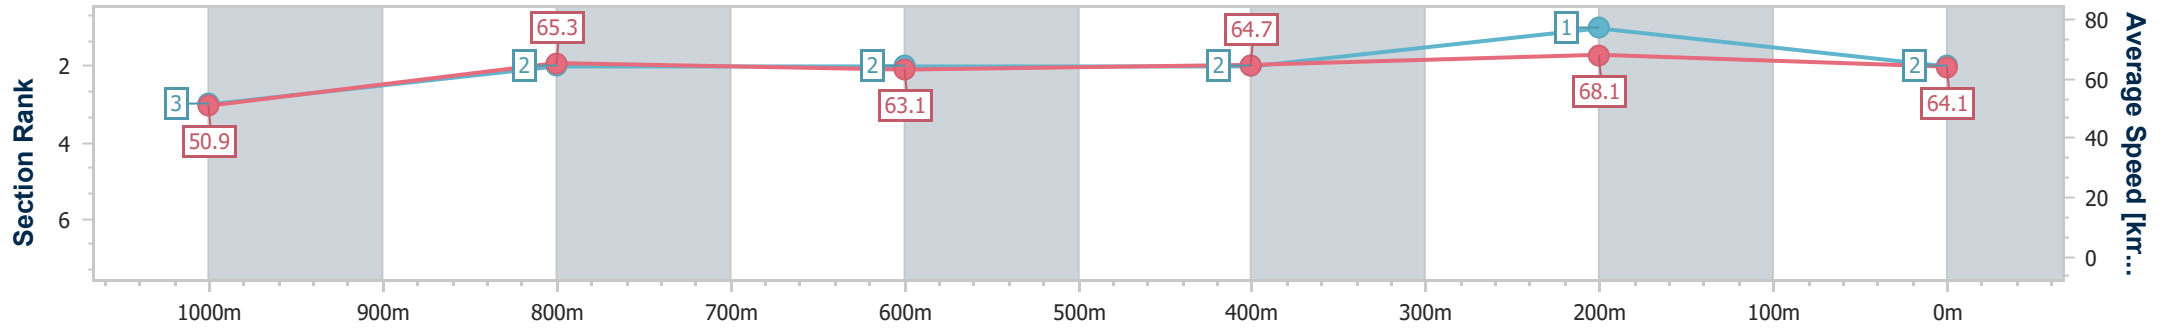

| Section | Overall | 1000m | 800m | 600m | 400m | 200m |
|------------------------|--------------------------|--------------------------|--------------------------|--------------------------|--------------------------|--------------------------|
| Section Times | 1:09.50 [2] (0:14.14) | 0:55.36 [3] (0:10.87) | 0:44.49 [2] (0:11.38) | 0:33.11 [2] (0:11.23) | 0:21.88 [2] (0:10.58) | 0:11.30 [1] (0:11.30) |
| Average Speed [km/h] | 50.9 | 65.3 | 63.1 | 64.7 | 68.1 | 64.1 |
| Top Speed [km/h] | 67.4 | 66.9 | 64.2 | 67.7 | 69.4 | 65.7 |
| Avg. Dist. to Rail [m] | 2.5 | 2.7 | 0.9 | 2.4 | 2.5 | 1.7 |
| Avg. Stride Freq. [Hz] | 2.4 | 2.4 | 2.4 | 2.4 | 2.5 | 2.5 |
| Avg. Stride Length [m] | 5.9 | 7.2 | 7.3 | 7.2 | 7.3 | 7.2 |