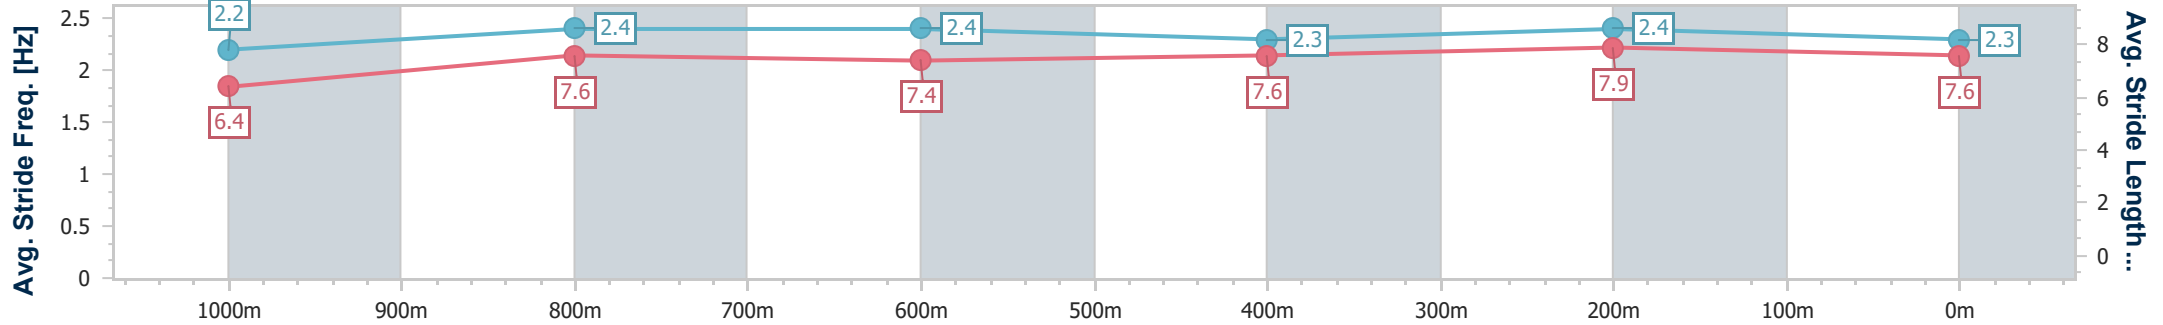

| Section | Overall | 1000m | 800m | 600m | 400m | 200m |
|------------------------|--------------------------|--------------------------|--------------------------|--------------------------|--------------------------|--------------------------|
| Section Times | 1:10.11 [3] (0:14.12) | 0:55.99 [2] (0:11.01) | 0:44.98 [3] (0:11.55) | 0:33.43 [5] (0:11.28) | 0:22.15 [5] (0:10.76) | 0:11.39 [4] (0:11.39) |
| Average Speed [km/h] | 51.0 | 65.3 | 62.7 | 63.6 | 67.1 | 63.3 |
| Top Speed [km/h] | 65.3 | 66.8 | 64.1 | 67.1 | 68.2 | 65.0 |
| Avg. Dist. to Rail [m] | 1.3 | 1.0 | 1.0 | 0.2 | 0.2 | 0.7 |
| Avg. Stride Freq. [Hz] | 2.2 | 2.4 | 2.4 | 2.3 | 2.4 | 2.3 |
| Avg. Stride Length [m] | 6.4 | 7.6 | 7.4 | 7.6 | 7.9 | 7.6 |