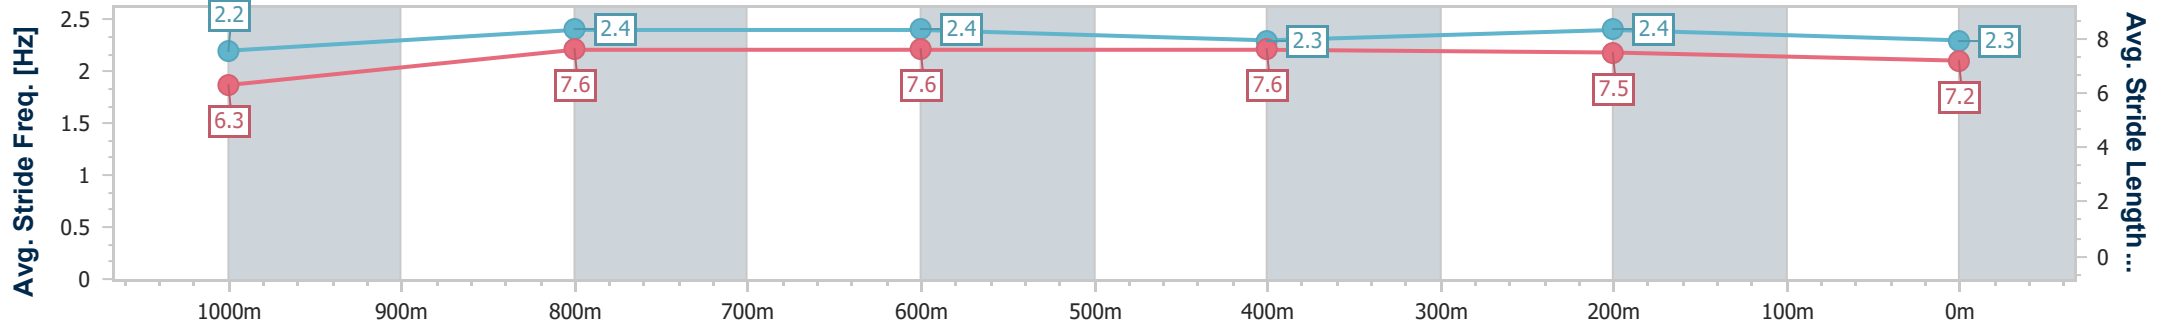

- [] Ranking at each section and finish
- .-.- No data available at this section
- NA No data available

| | |
|--------------------------------|-----------------|
| Horse/Jockey Name | That's All Fine |
| Final Rank | 5 |
| Fastest Section Time (Section) | 0:10.74 (1000m) |
| Top Speed [km/h] (Section) | 67.2 (1000m) |
| Race State | Finished |

| Section | Overall | 1000m | 800m | 600m | 400m | 200m |
|------------------------|--------------------------|--------------------------|--------------------------|--------------------------|--------------------------|--------------------------|
| Section Times | 1:11.03 [5] (0:14.57) | 0:56.46 [5] (0:10.74) | 0:45.72 [5] (0:11.25) | 0:34.47 [4] (0:11.35) | 0:23.12 [4] (0:11.14) | 0:11.98 [5] (0:11.98) |
| Average Speed [km/h] | 49.4 | 66.3 | 65.3 | 64.5 | 64.6 | 60.3 |
| Top Speed [km/h] | 65.0 | 67.2 | 66.6 | 66.7 | 66.7 | 62.1 |
| Avg. Dist. to Rail [m] | 1.8 | 1.4 | 3.1 | 5.5 | 5.1 | 5.3 |
| Avg. Stride Freq. [Hz] | 2.2 | 2.4 | 2.4 | 2.3 | 2.4 | 2.3 |
| Avg. Stride Length [m] | 6.3 | 7.6 | 7.6 | 7.6 | 7.5 | 7.2 |