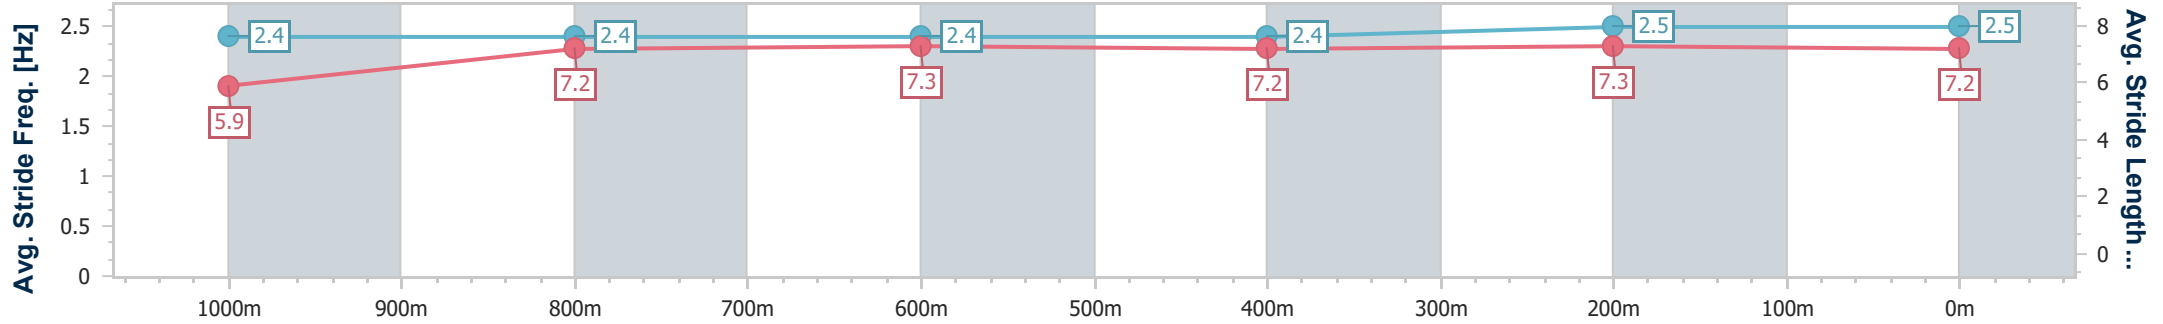

| Section | Overall | 1000m | 800m | 600m | 400m | 200m |
|------------------------|--------------------------|--------------------------|--------------------------|--------------------------|--------------------------|--------------------------|
| Section Times | 1:09.50 [2] (0:14.14) | 0:55.36 [3] (0:10.87) | 0:44.49 [2] (0:11.38) | 0:33.11 [2] (0:11.23) | 0:21.88 [2] (0:10.58) | 0:11.30 [1] (0:11.30) |
| Average Speed [km/h] | 50.9 | 65.3 | 63.1 | 64.7 | 68.1 | 64.1 |
| Top Speed [km/h] | 67.4 | 66.9 | 64.2 | 67.7 | 69.4 | 65.7 |
| Avg. Dist. to Rail [m] | 2.5 | 2.7 | 0.9 | 2.4 | 2.5 | 1.7 |
| Avg. Stride Freq. [Hz] | 2.4 | 2.4 | 2.4 | 2.4 | 2.5 | 2.5 |
| Avg. Stride Length [m] | 5.9 | 7.2 | 7.3 | 7.2 | 7.3 | 7.2 |