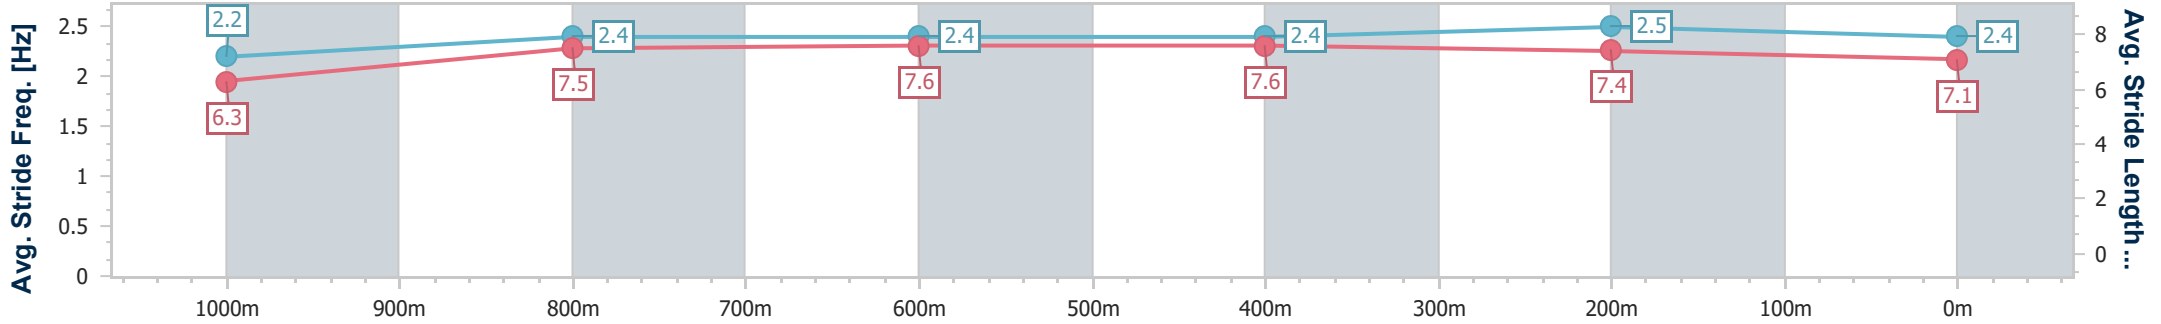

| Section | Overall | 1000m | 800m | 600m | 400m | 200m |
|------------------------|--------------------------|--------------------------|--------------------------|--------------------------|--------------------------|--------------------------|
| Section Times | 1:10.37 [4] (0:14.58) | 0:55.79 [6] (0:10.78) | 0:45.01 [6] (0:11.17) | 0:33.84 [3] (0:11.17) | 0:22.67 [3] (0:10.88) | 0:11.79 [3] (0:11.79) |
| Average Speed [km/h] | 49.4 | 65.7 | 65.0 | 65.3 | 66.1 | 61.4 |
| Top Speed [km/h] | 65.8 | 67.5 | 66.1 | 67.6 | 67.6 | 63.5 |
| Avg. Dist. to Rail [m] | 3.0 | 2.3 | 1.5 | 3.1 | 2.6 | 2.4 |
| Avg. Stride Freq. [Hz] | 2.2 | 2.4 | 2.4 | 2.4 | 2.5 | 2.4 |
| Avg. Stride Length [m] | 6.3 | 7.5 | 7.6 | 7.6 | 7.4 | 7.1 |