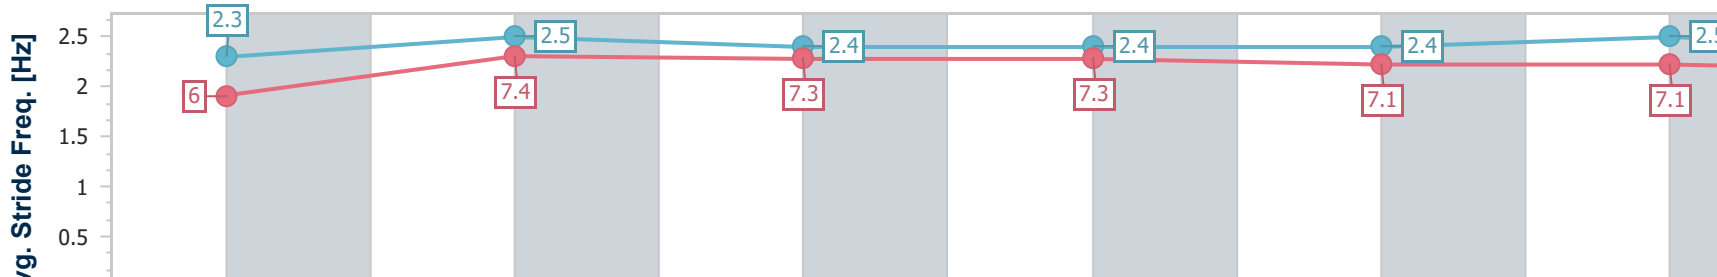

Section	Finish	1200m	1000m	800m	600m	400m	200m						
Section Times	1:23.75 [5] (0:14.64)	1:09.11 [10] (0:11.00)	0:58.11 [11] (0:11.28)	0:46.83 [11] (0:11.64)	0:35.19 [10] (0:11.84)	0:23.35 [10] (0:11.33)	0:12.02 [8]						
Average Speed [km/h]	49.3	65.5	64.0	62.3	61.2	63.4	60.1						
Top Speed [km/h]	64.4	66.3	65.3	63.5	63.7	65.9	60.5						
Avg. Dist. to Rail [m]	3.3	0.8	1.2	1.0	1.3	2.6	5.6						
Avg. Stride Freq. [Hz]	2.3	2.5	2.4	2.4	2.4	2.5	2.4						
Avg. Stride Length [m]	6.0	7.4	7.3	7.3	7.1	7.1	6.9						