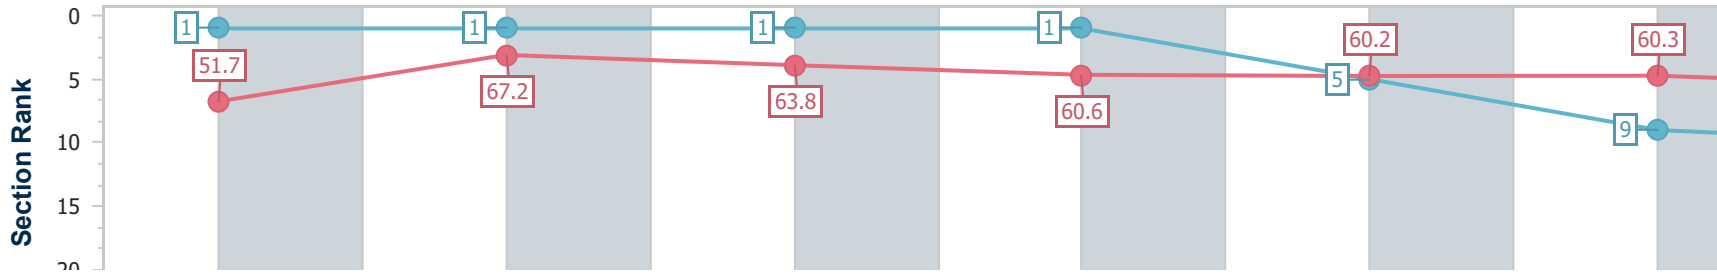

- [] Ranking at each section and finish
- .-.- No data available at this section
- NA No data available

Horse/Jockey Name	In Her Presence
Final Rank	10
Fastest Section Time (Section)	0:10.71 (1200m)
Top Speed [km/h] (Section)	68.9 (Finish)
Race State	Finished

Section	Finish	1200m	1000m	800m	600m	400m	200m						
Section Times	1:24.52 [10] (0:13.96)	1:10.56 [1] (0:10.71)	0:59.85 [1] (0:11.13)	0:48.72 [1] (0:12.02)	0:36.70 [1] (0:12.08)	0:24.62 [5] (0:11.92)	0:12.70 [9] (0:12.70)						
Average Speed [km/h]	51.7	67.2	63.8	60.6	60.2	60.3	56.8						
Top Speed [km/h]	68.9	68.2	65.3	62.2	62.9	63.1	58.4						
Avg. Dist. to Rail [m]	5.4	4.7	2.7	2.4	1.8	0.1	0.2						
Avg. Stride Freq. [Hz]	2.4	2.5	2.4	2.4	2.3	2.4	2.3						
Avg. Stride Length [m]	6.0	7.5	7.3	7.1	7.1	7.1	6.9						