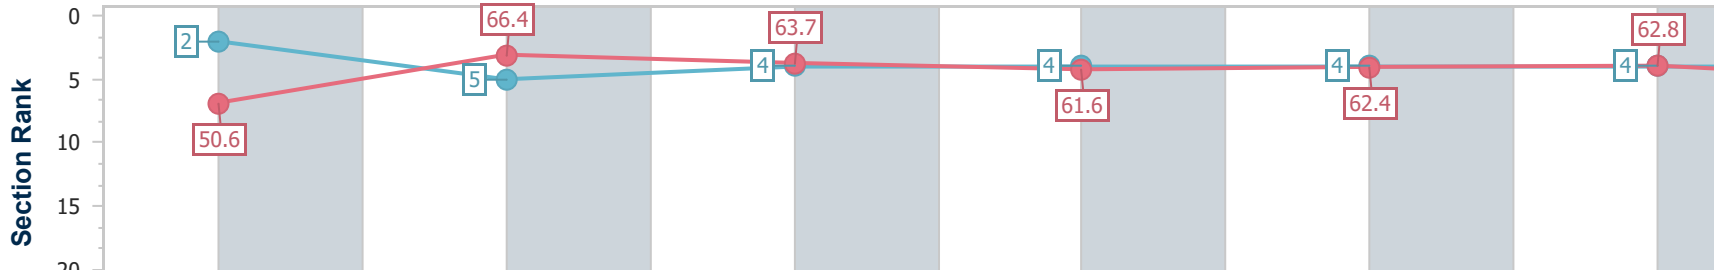

Section	Finish	1200m	1000m	800m	600m	400m	200m						
Section Times	1:23.74 [4] (0:14.26)	1:09.48 [2] (0:10.88)	0:58.60 [5] (0:11.30)	0:47.30 [4] (0:11.78)	0:35.52 [4] (0:11.64)	0:23.88 [4] (0:11.49)	0:12.39 [4] (0:12.39)						
Average Speed [km/h]	50.6	66.4	63.7	61.6	62.4	62.8	58.0						
Top Speed [km/h]	65.6	67.5	66.8	63.0	64.2	64.7	60.9						
Avg. Dist. to Rail [m]	9.1	1.7	0.5	1.8	2.7	6.4	7.1						
Avg. Stride Freq. [Hz]	2.2	2.4	2.3	2.3	2.3	2.3	2.2						
Avg. Stride Length [m]	6.3	7.7	7.6	7.4	7.6	7.6	7.2						