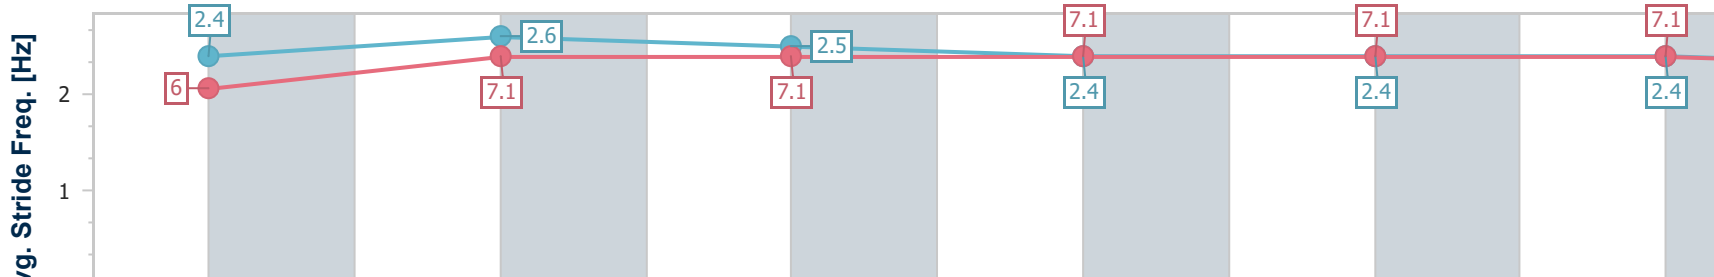

- [] Ranking at each section and finish
- .-.- No data available at this section
- NA No data available

Horse/Jockey Name	Imprevu
Final Rank	11
Fastest Section Time (Section)	0:10.86 (1200m)
Top Speed [km/h] (Section)	67.5 (1000m)
Race State	Finished

Section	Finish	1200m	1000m	800m	600m	400m	200m						
Section Times	1:24.75 [11] (0:14.27)	1:10.48 [3] (0:10.86)	0:59.62 [4] (0:11.39)	0:48.23 [5] (0:11.76)	0:36.47 [6] (0:11.91)	0:24.56 [8] (0:11.80)	0:12.76 [11] (0:12.76)						
Average Speed [km/h]	50.5	66.2	64.5	62.3	61.6	61.0	56.3						
Top Speed [km/h]	64.9	67.4	67.5	64.6	63.0	62.7	58.4						
Avg. Dist. to Rail [m]	10.4	2.9	3.1	3.1	4.9	8.1	7.4						
Avg. Stride Freq. [Hz]	2.4	2.6	2.5	2.4	2.4	2.4	2.3						
Avg. Stride Length [m]	6.0	7.1	7.1	7.1	7.1	7.1	6.8						