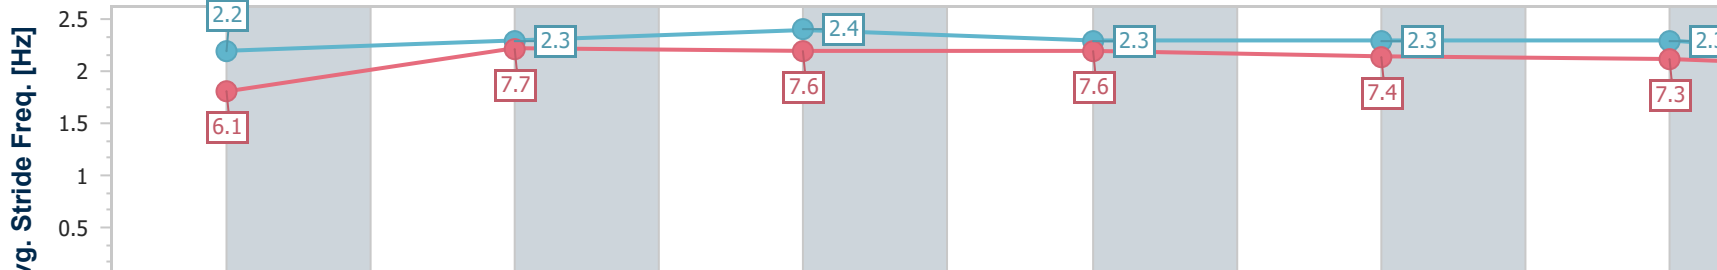

Horse/Jockey Name	Hula Beat
Final Rank	14
Fastest Section Time (Section)	0:11.03 (1000m)
Top Speed [km/h] (Section)	66.3 (1000m)
Race State	Finished

AUCKLAND
THOROUGHBRED
SINCE 1874 RACING

Pukekohe Park NZ Professional
Race 7: STELLA ARTOIS 1500 CHAMPIONSHIP QUALIFIER -
1400m

PUKEKOHE
PARK

25 November 2023 - 15:21

Track Rating: Soft 5, Weather: Fine, Rail Position: +3m

Section	Finish	1200m	1000m	800m	600m	400m	200m						
Section Times	1:26.06 [14] (0:15.07)	1:10.99 [14] (0:11.09)	0:59.90 [14] (0:11.03)	0:48.87 [13] (0:11.56)	0:37.31 [12] (0:11.73)	0:25.58 [12] (0:11.95)	0:13.63 [14]						
Average Speed [km/h]	47.6	65.1	65.2	62.6	61.5	60.3	52.9						
Top Speed [km/h]	64.3	65.9	66.3	63.3	63.3	63.3	56.1						
Avg. Dist. to Rail [m]	2.7	0.9	0.5	1.0	1.2	2.0	1.4						
Avg. Stride Freq. [Hz]	2.2	2.3	2.4	2.3	2.3	2.3	2.1						
Avg. Stride Length [m]	6.1	7.7	7.6	7.6	7.4	7.3	6.9						

- [ ] Ranking at each section and finish
- -.-.- No data available at this section
- NA No data available