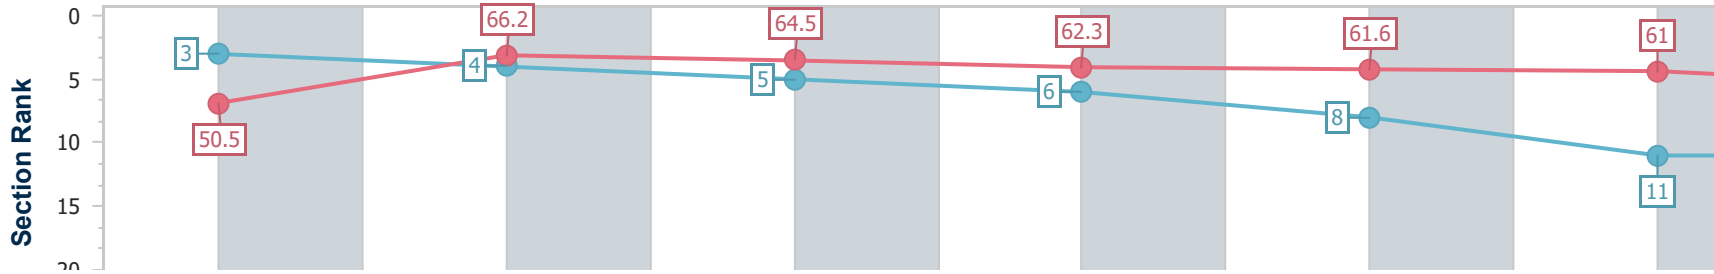

Section	Finish	1200m	1000m	800m	600m	400m	200m						
Section Times	1:24.75 [11] (0:14.27)	1:10.48 [3] (0:10.86)	0:59.62 [4] (0:11.39)	0:48.23 [5] (0:11.76)	0:36.47 [6] (0:11.91)	0:24.56 [8] (0:11.80)	0:12.76 [11] (0:12.76)						
Average Speed [km/h]	50.5	66.2	64.5	62.3	61.6	61.0	56.3						
Top Speed [km/h]	64.9	67.4	67.5	64.6	63.0	62.7	58.4						
Avg. Dist. to Rail [m]	10.4	2.9	3.1	3.1	4.9	8.1	7.4						
Avg. Stride Freq. [Hz]	2.4	2.6	2.5	2.4	2.4	2.4	2.3						
Avg. Stride Length [m]	6.0	7.1	7.1	7.1	7.1	7.1	6.8						