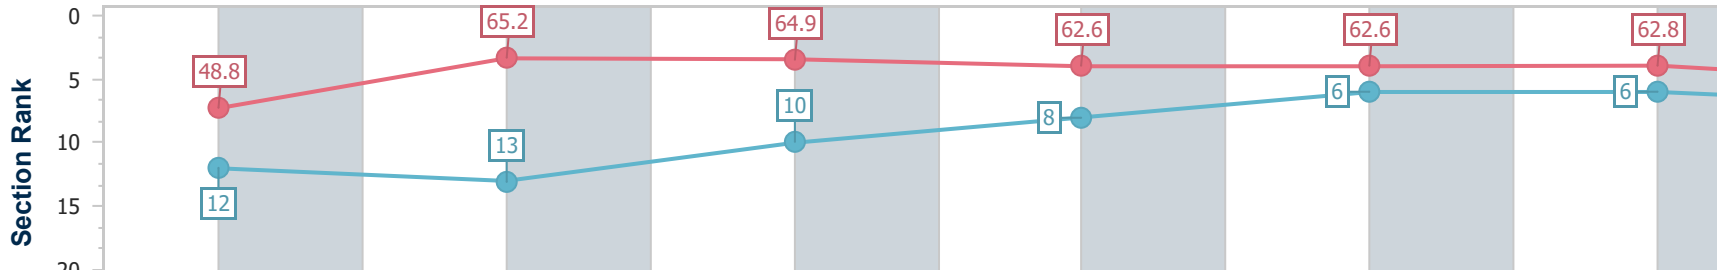

Section	Finish	1200m	1000m	800m	600m	400m	200m						
Section Times	1:24.07 [7] (0:14.72)	1:09.35 [12] (0:11.08)	0:58.27 [13] (0:11.09)	0:47.18 [10] (0:11.60)	0:35.58 [8] (0:11.57)	0:24.01 [6] (0:11.45)	0:12.56 [6]						
Average Speed [km/h]	48.8	65.2	64.9	62.6	62.6	62.8	57.3						
Top Speed [km/h]	64.4	67.4	66.9	64.3	64.8	65.0	60.9						
Avg. Dist. to Rail [m]	2.0	0.6	0.3	1.2	2.1	2.5	2.1						
Avg. Stride Freq. [Hz]	2.3	2.4	2.4	2.3	2.3	2.3	2.2						
Avg. Stride Length [m]	6.0	7.5	7.6	7.6	7.7	7.5	7.2						