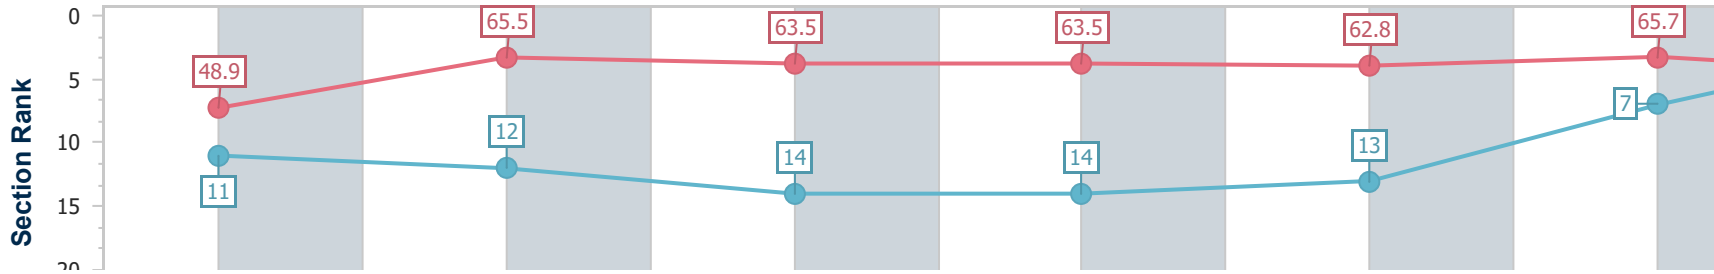

Section	Finish	1200m	1000m	800m	600m	400m	200m						
Section Times	1:23.63 [2] (0:14.71)	1:08.92 [11] (0:11.00)	0:57.92 [12] (0:11.60)	0:46.32 [14] (0:11.60)	0:34.72 [14] (0:11.72)	0:23.00 [13] (0:10.95)	0:12.05 [7]						
Average Speed [km/h]	48.9	65.5	63.5	63.5	62.8	65.7	60.1						
Top Speed [km/h]	64.3	67.0	66.3	64.9	66.4	67.8	62.8						
Avg. Dist. to Rail [m]	9.2	5.9	3.7	4.0	6.3	8.4	12.0						
Avg. Stride Freq. [Hz]	2.0	2.3	2.2	2.2	2.2	2.3	2.2						
Avg. Stride Length [m]	6.7	8.0	7.8	8.0	7.8	8.0	7.4						