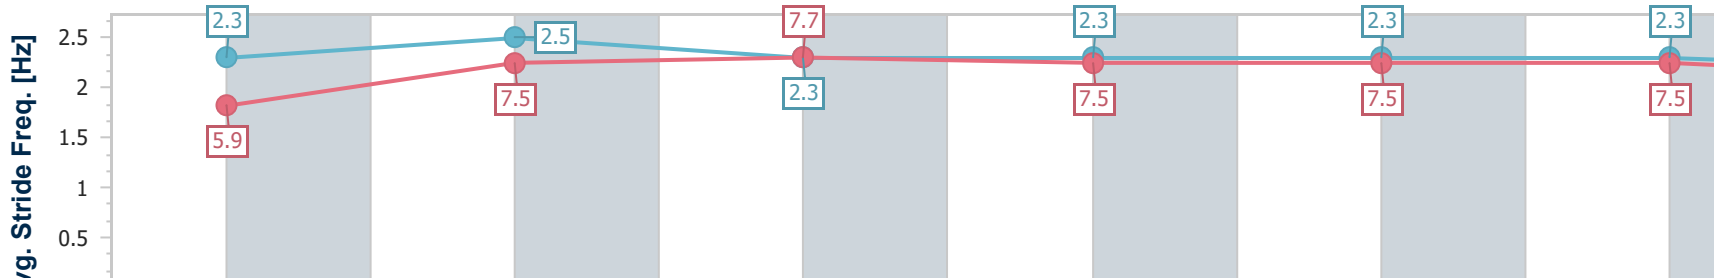

Section	Finish	1200m	1000m	800m	600m	400m	200m						
Section Times	1:24.97 [12] (0:14.74)	1:10.23 [13] (0:10.88)	0:59.35 [10] (0:11.18)	0:48.17 [9] (0:11.80)	0:36.37 [11] (0:11.81)	0:24.56 [11] (0:11.69)	0:12.87 [12] (0:12.87)						
Average Speed [km/h]	48.9	66.1	65.2	63.0	62.8	61.6	55.8						
Top Speed [km/h]	64.7	67.7	66.7	65.4	64.3	64.6	59.0						
Avg. Dist. to Rail [m]	9.9	5.0	2.0	5.5	8.1	10.0	8.1						
Avg. Stride Freq. [Hz]	2.3	2.5	2.3	2.3	2.3	2.3	2.2						
Avg. Stride Length [m]	5.9	7.5	7.7	7.5	7.5	7.5	7.0						