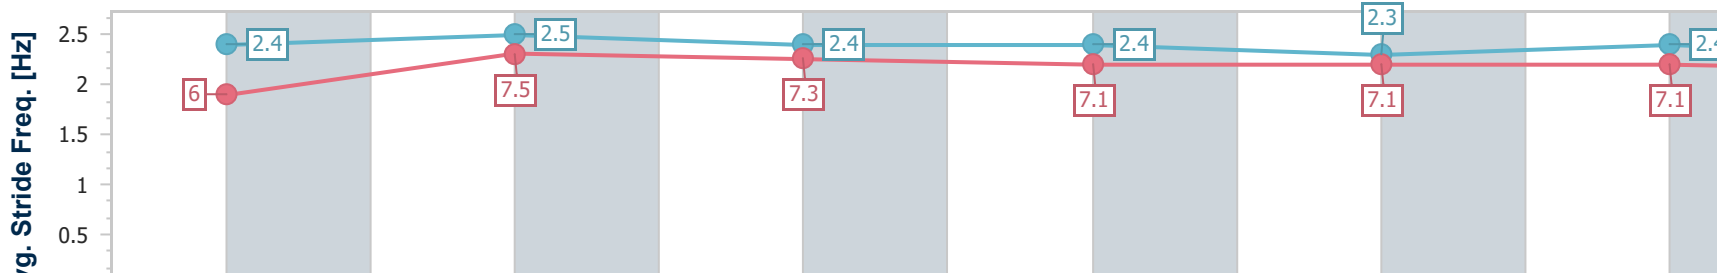

- [] Ranking at each section and finish
- .-.- No data available at this section
- NA No data available

Horse/Jockey Name	In Her Presence
Final Rank	10
Fastest Section Time (Section)	0:10.71 (1200m)
Top Speed [km/h] (Section)	68.9 (Finish)
Race State	Finished

Section	Finish	1200m	1000m	800m	600m	400m	200m						
Section Times	1:24.52 [10] (0:13.96)	1:10.56 [1] (0:10.71)	0:59.85 [1] (0:11.13)	0:48.72 [1] (0:12.02)	0:36.70 [1] (0:12.08)	0:24.62 [5] (0:11.92)	0:12.70 [9] (0:12.70)						
Average Speed [km/h]	51.7	67.2	63.8	60.6	60.2	60.3	56.8						
Top Speed [km/h]	68.9	68.2	65.3	62.2	62.9	63.1	58.4						
Avg. Dist. to Rail [m]	5.4	4.7	2.7	2.4	1.8	0.1	0.2						
Avg. Stride Freq. [Hz]	2.4	2.5	2.4	2.4	2.3	2.4	2.3						
Avg. Stride Length [m]	6.0	7.5	7.3	7.1	7.1	7.1	6.9						