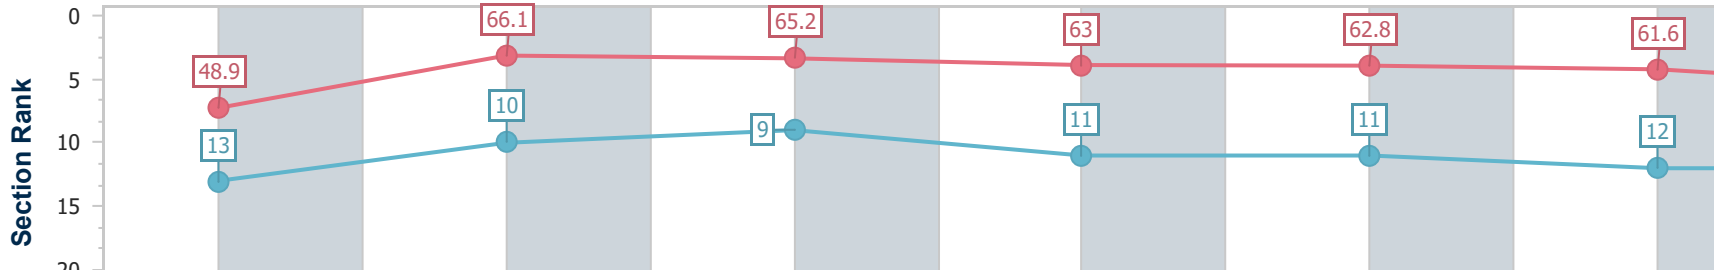

- [] Ranking at each section and finish
- .-.- No data available at this section
- NA No data available

Horse/Jockey Name	Deebee Zapower
Final Rank	12
Fastest Section Time (Section)	0:10.88 (1200m)
Top Speed [km/h] (Section)	67.7 (1200m)
Race State	Finished

Section	Finish	1200m	1000m	800m	600m	400m	200m						
Section Times	1:24.97 [12] (0:14.74)	1:10.23 [13] (0:10.88)	0:59.35 [10] (0:11.18)	0:48.17 [9] (0:11.80)	0:36.37 [11] (0:11.81)	0:24.56 [11] (0:11.69)	0:12.87 [12] (0:12.87)						
Average Speed [km/h]	48.9	66.1	65.2	63.0	62.8	61.6	55.8						
Top Speed [km/h]	64.7	67.7	66.7	65.4	64.3	64.6	59.0						
Avg. Dist. to Rail [m]	9.9	5.0	2.0	5.5	8.1	10.0	8.1						
Avg. Stride Freq. [Hz]	2.3	2.5	2.3	2.3	2.3	2.3	2.2						
Avg. Stride Length [m]	5.9	7.5	7.7	7.5	7.5	7.5	7.0						