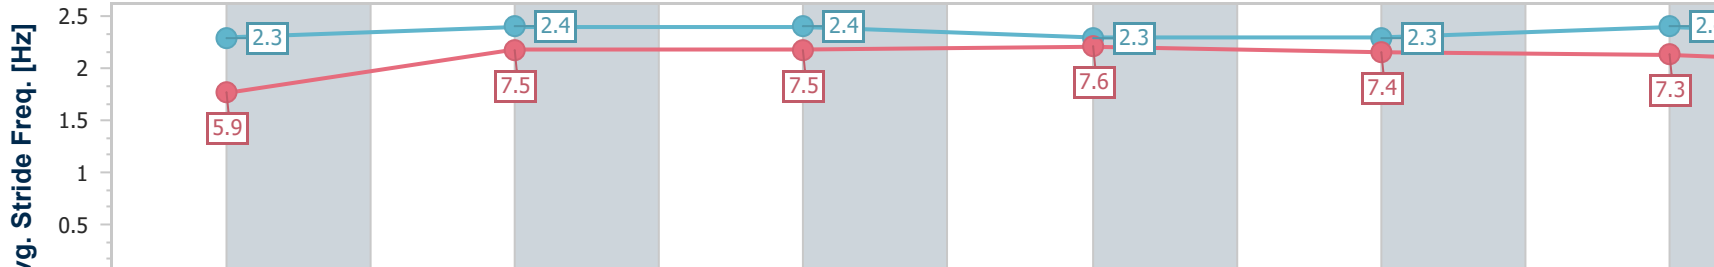

- [] Ranking at each section and finish
- .-.- No data available at this section
- NA No data available

Horse/Jockey Name	Dashwood
Final Rank	13
Fastest Section Time (Section)	0:10.87 (1200m)
Top Speed [km/h] (Section)	67.7 (1200m)
Race State	Finished

Section	Finish	1200m	1000m	800m	600m	400m	200m						
Section Times	1:24.98 [13] (0:14.55)	1:10.43 [8] (0:10.87)	0:59.56 [8] (0:11.51)	0:48.05 [12] (0:11.85)	0:36.20 [13] (0:11.89)	0:24.31 [14] (0:11.60)	0:12.71 [13] (0:12.71)						
Average Speed [km/h]	49.4	66.1	63.7	62.7	62.0	62.0	56.8						
Top Speed [km/h]	64.9	67.7	64.6	63.3	63.8	63.8	59.7						
Avg. Dist. to Rail [m]	5.5	2.5	3.0	4.7	7.0	10.3	11.6						
Avg. Stride Freq. [Hz]	2.3	2.4	2.4	2.3	2.3	2.4	2.3						
Avg. Stride Length [m]	5.9	7.5	7.5	7.6	7.4	7.3	6.9						