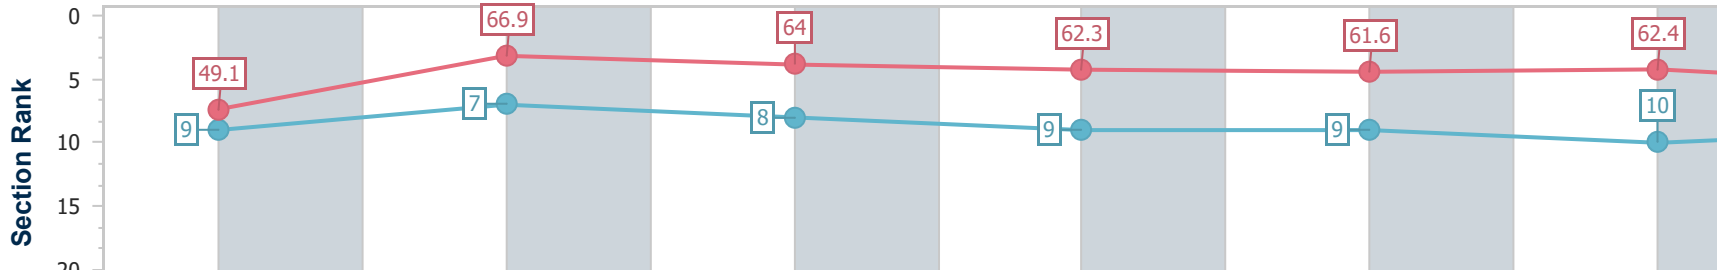

Section	Finish	1200m	1000m	800m	600m	400m	200m						
Section Times	1:24.48 [9] (0:14.63)	1:09.85 [9] (0:10.78)	0:59.07 [7] (0:11.35)	0:47.72 [8] (0:11.74)	0:35.98 [9] (0:11.86)	0:24.12 [9] (0:11.55)	0:12.57 [10] (0:12.57)						
Average Speed [km/h]	49.1	66.9	64.0	62.3	61.6	62.4	57.3						
Top Speed [km/h]	64.4	68.2	67.0	64.6	63.0	65.0	58.6						
Avg. Dist. to Rail [m]	5.3	2.9	1.9	2.5	4.7	6.7	5.1						
Avg. Stride Freq. [Hz]	2.3	2.4	2.3	2.3	2.3	2.3	2.2						
Avg. Stride Length [m]	6.0	7.8	7.6	7.7	7.6	7.6	7.4						