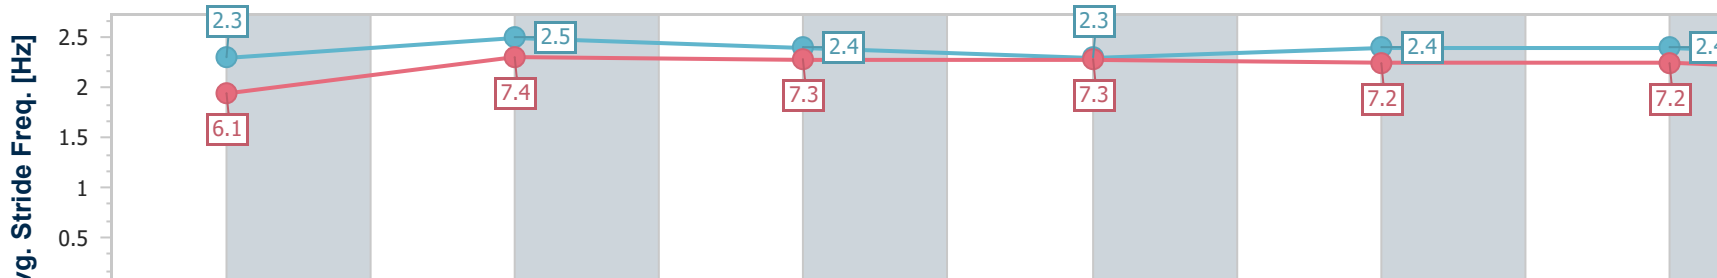

Section	Finish	1200m	1000m	800m	600m	400m	200m						
Section Times	1:23.48 [1] (0:14.31)	1:09.17 [4] (0:10.73)	0:58.44 [2] (0:11.16)	0:47.28 [3] (0:11.81)	0:35.47 [3] (0:11.47)	0:24.00 [1] (0:11.41)	0:12.59 [1] (0:12.59)						
Average Speed [km/h]	50.4	67.2	63.8	61.0	63.0	63.3	57.1						
Top Speed [km/h]	66.5	68.4	66.5	63.5	64.8	65.1	61.4						
Avg. Dist. to Rail [m]	3.1	1.5	1.7	0.6	1.8	4.1	4.4						
Avg. Stride Freq. [Hz]	2.3	2.5	2.4	2.3	2.4	2.4	2.3						
Avg. Stride Length [m]	6.1	7.4	7.3	7.3	7.2	7.2	6.8						