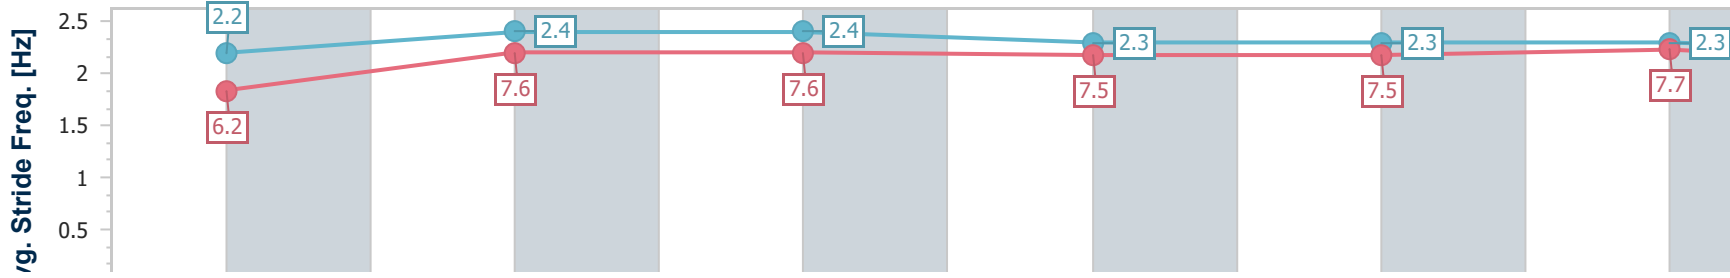

Section	Finish	1200m	1000m	800m	600m	400m	200m						
Section Times	1:23.65 [3] (0:14.54)	1:09.11 [7] (0:10.93)	0:58.18 [9] (0:11.08)	0:47.10 [6] (0:11.70)	0:35.40 [5] (0:11.47)	0:23.93 [2] (0:11.45)	0:12.48 [2] (0:12.48)						
Average Speed [km/h]	49.8	65.7	64.5	61.3	62.5	63.0	57.6						
Top Speed [km/h]	64.4	67.9	66.6	64.4	65.3	65.2	61.0						
Avg. Dist. to Rail [m]	2.1	0.5	1.3	0.8	0.5	2.4	4.5						
Avg. Stride Freq. [Hz]	2.2	2.4	2.4	2.3	2.3	2.3	2.2						
Avg. Stride Length [m]	6.2	7.6	7.6	7.5	7.5	7.7	7.2						