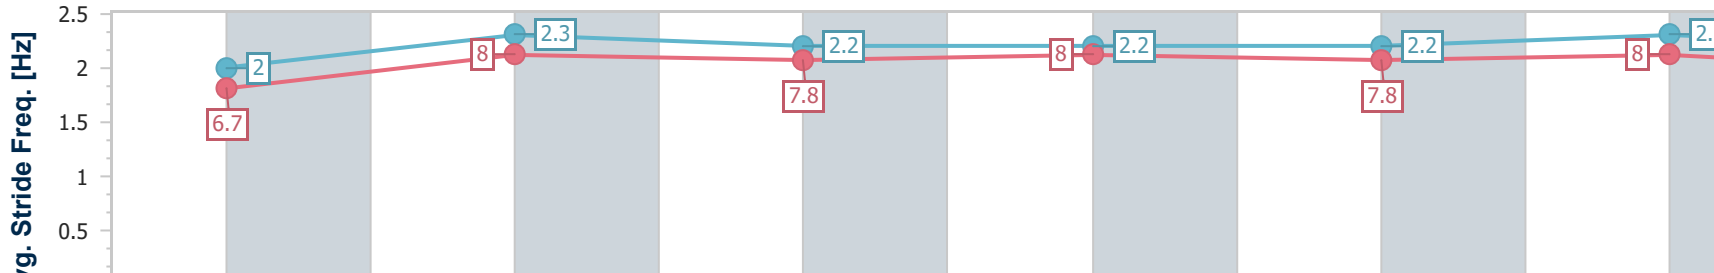

Section	Finish	1200m	1000m	800m	600m	400m	200m						
Section Times	1:23.63 [2] (0:14.71)	1:08.92 [11] (0:11.00)	0:57.92 [12] (0:11.60)	0:46.32 [14] (0:11.60)	0:34.72 [14] (0:11.72)	0:23.00 [13] (0:10.95)	0:12.05 [7]						
Average Speed [km/h]	48.9	65.5	63.5	63.5	62.8	65.7	60.1						
Top Speed [km/h]	64.3	67.0	66.3	64.9	66.4	67.8	62.8						
Avg. Dist. to Rail [m]	9.2	5.9	3.7	4.0	6.3	8.4	12.0						
Avg. Stride Freq. [Hz]	2.0	2.3	2.2	2.2	2.2	2.3	2.2						
Avg. Stride Length [m]	6.7	8.0	7.8	8.0	7.8	8.0	7.4						