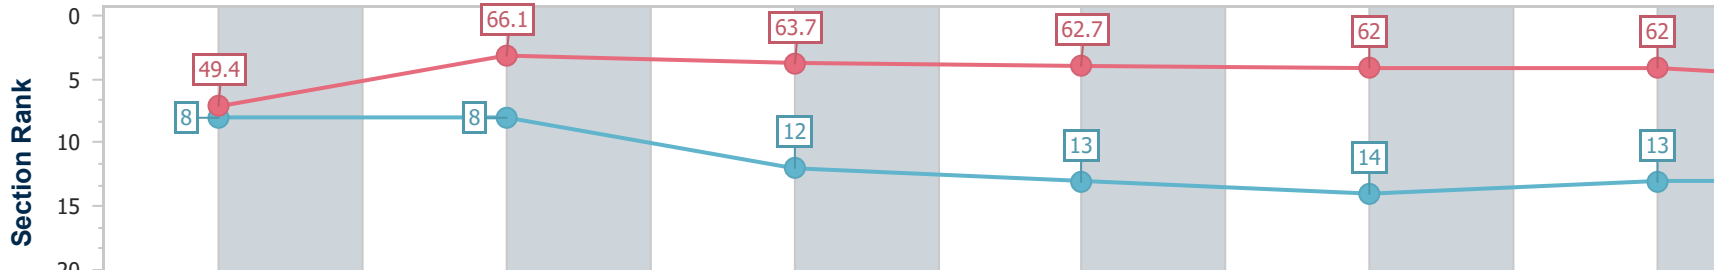

Horse/Jockey Name	Dashwood
Final Rank	13
Fastest Section Time (Section)	0:10.87 (1200m)
Top Speed [km/h] (Section)	67.7 (1200m)
Race State	Finished

AUCKLAND THOROUGHBRED RACING SINCE 1874

Pukekohe Park NZ Professional
Race 7: STELLA ARTOIS 1500 CHAMPIONSHIP QUALIFIER - 1400m

PUKEKOHE PARK

25 November 2023 - 15:21

Track Rating: Soft 5, Weather: Fine, Rail Position: +3m

Section	Finish	1200m	1000m	800m	600m	400m	200m						
Section Times	1:24.98 [13] (0:14.55)	1:10.43 [8] (0:10.87)	0:59.56 [8] (0:11.51)	0:48.05 [12] (0:11.85)	0:36.20 [13] (0:11.89)	0:24.31 [14] (0:11.60)	0:12.71 [13] (0:12.71)						
Average Speed [km/h]	49.4	66.1	63.7	62.7	62.0	62.0	56.8						
Top Speed [km/h]	64.9	67.7	64.6	63.3	63.8	63.8	59.7						
Avg. Dist. to Rail [m]	5.5	2.5	3.0	4.7	7.0	10.3	11.6						
Avg. Stride Freq. [Hz]	2.3	2.4	2.4	2.3	2.3	2.4	2.3						
Avg. Stride Length [m]	5.9	7.5	7.5	7.6	7.4	7.3	6.9