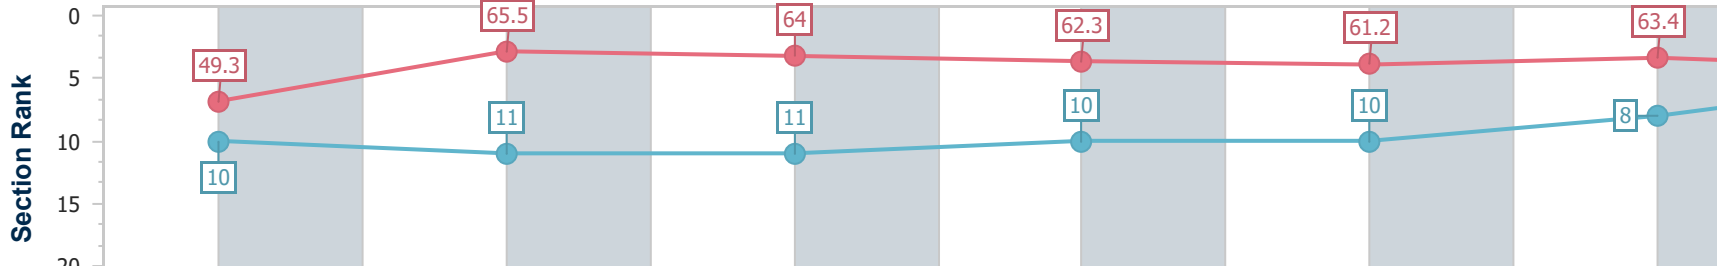

Section	Finish	1200m	1000m	800m	600m	400m	200m						
Section Times	1:23.75 [5] (0:14.64)	1:09.11 [10] (0:11.00)	0:58.11 [11] (0:11.28)	0:46.83 [11] (0:11.64)	0:35.19 [10] (0:11.84)	0:23.35 [10] (0:11.33)	0:12.02 [8]						
Average Speed [km/h]	49.3	65.5	64.0	62.3	61.2	63.4	60.1						
Top Speed [km/h]	64.4	66.3	65.3	63.5	63.7	65.9	60.5						
Avg. Dist. to Rail [m]	3.3	0.8	1.2	1.0	1.3	2.6	5.6						
Avg. Stride Freq. [Hz]	2.3	2.5	2.4	2.4	2.4	2.5	2.4						
Avg. Stride Length [m]	6.0	7.4	7.3	7.3	7.1	7.1	6.9						