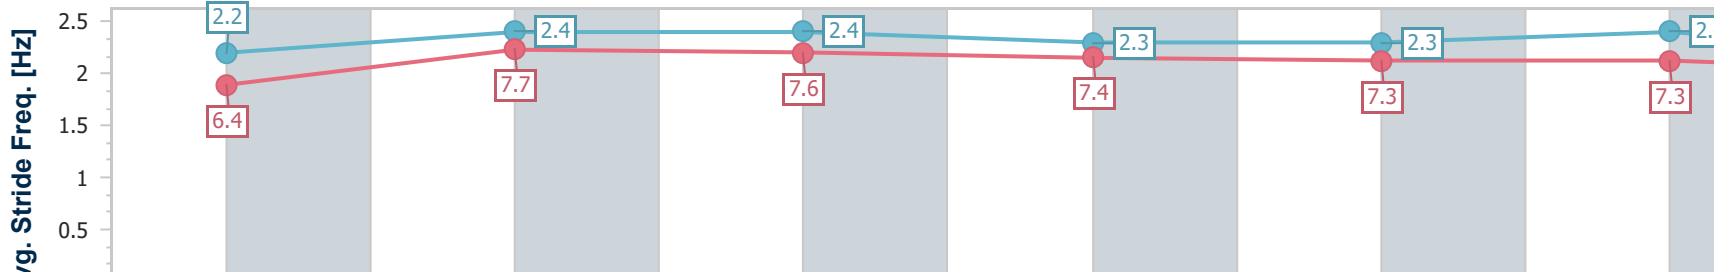

Section	Finish	1200m	1000m	800m	600m	400m	200m						
Section Times	1:24.07 [8] (0:14.47)	1:09.60 [5] (0:10.61)	0:58.99 [3] (0:10.99)	0:48.00 [2] (0:11.83)	0:36.17 [2] (0:11.87)	0:24.30 [3] (0:11.49)	0:12.81 [3] (0:12.81)						
Average Speed [km/h]	49.7	68.1	65.2	61.5	61.7	62.6	56.3						
Top Speed [km/h]	66.0	69.3	67.8	63.3	63.2	64.6	60.5						
Avg. Dist. to Rail [m]	5.9	0.6	0.4	1.5	4.6	6.1	5.2						
Avg. Stride Freq. [Hz]	2.2	2.4	2.4	2.3	2.3	2.4	2.2						
Avg. Stride Length [m]	6.4	7.7	7.6	7.4	7.3	7.3	6.9						