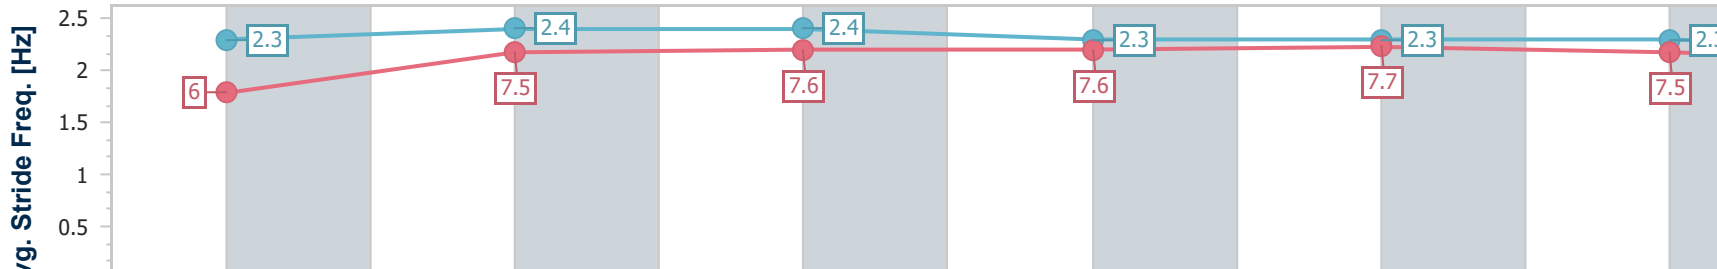

Section	Finish	1200m	1000m	800m	600m	400m	200m						
Section Times	1:24.07 [7] (0:14.72)	1:09.35 [12] (0:11.08)	0:58.27 [13] (0:11.09)	0:47.18 [10] (0:11.60)	0:35.58 [8] (0:11.57)	0:24.01 [6] (0:11.45)	0:12.56 [6]						
Average Speed [km/h]	48.8	65.2	64.9	62.6	62.6	62.8	57.3						
Top Speed [km/h]	64.4	67.4	66.9	64.3	64.8	65.0	60.9						
Avg. Dist. to Rail [m]	2.0	0.6	0.3	1.2	2.1	2.5	2.1						
Avg. Stride Freq. [Hz]	2.3	2.4	2.4	2.3	2.3	2.3	2.2						
Avg. Stride Length [m]	6.0	7.5	7.6	7.6	7.7	7.5	7.2						