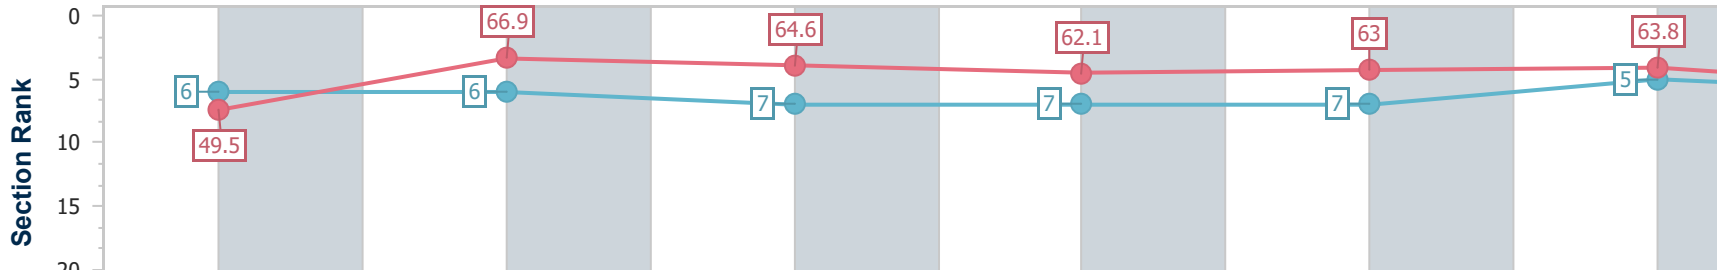

Section	Finish	1200m	1000m	800m	600m	400m	200m						
Section Times	1:23.95 [6] (0:14.53)	1:09.42 [6] (0:10.75)	0:58.67 [6] (0:11.28)	0:47.39 [7] (0:11.91)	0:35.48 [7] (0:11.61)	0:23.87 [7] (0:11.33)	0:12.54 [5]						
Average Speed [km/h]	49.5	66.9	64.6	62.1	63.0	63.8	57.3						
Top Speed [km/h]	65.7	69.9	66.2	63.7	66.3	66.0	62.0						
Avg. Dist. to Rail [m]	3.2	0.3	1.5	4.8	4.6	4.4	3.7						
Avg. Stride Freq. [Hz]	2.2	2.3	2.3	2.2	2.2	2.2	2.1						
Avg. Stride Length [m]	6.2	8.0	7.8	7.8	7.9	8.0	7.6						