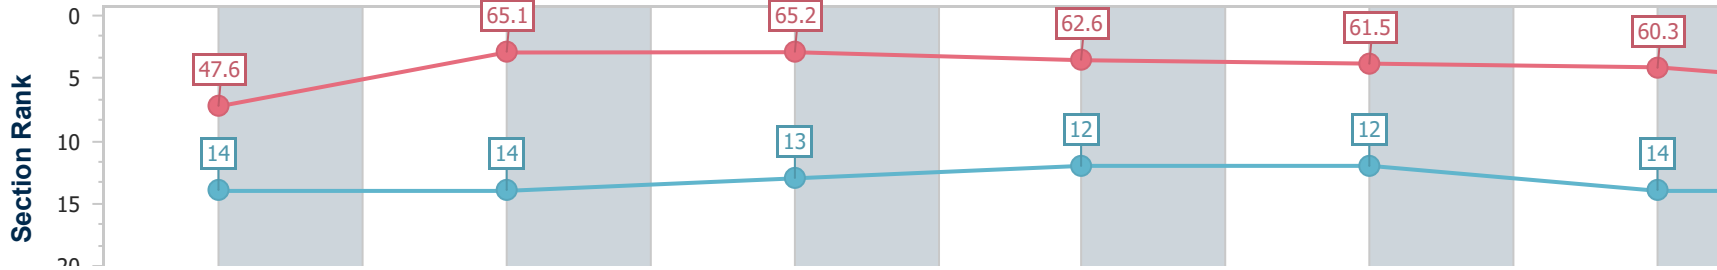

Horse/Jockey Name	Hula Beat
Final Rank	14
Fastest Section Time (Section)	0:11.03 (1000m)
Top Speed [km/h] (Section)	66.3 (1000m)
Race State	Finished

AUCKLAND
THOROUGHBRED
SINCE 1874 RACING

Pukekohe Park NZ Professional
Race 7: STELLA ARTOIS 1500 CHAMPIONSHIP QUALIFIER -
1400m

PUKEKOHE
PARK

25 November 2023 - 15:21

Track Rating: Soft 5, Weather: Fine, Rail Position: +3m

Section	Finish	1200m	1000m	800m	600m	400m	200m						
Section Times	1:26.06 [14] (0:15.07)	1:10.99 [14] (0:11.09)	0:59.90 [14] (0:11.03)	0:48.87 [13] (0:11.56)	0:37.31 [12] (0:11.73)	0:25.58 [12] (0:11.95)	0:13.63 [14]						
Average Speed [km/h]	47.6	65.1	65.2	62.6	61.5	60.3	52.9						
Top Speed [km/h]	64.3	65.9	66.3	63.3	63.3	63.3	56.1						
Avg. Dist. to Rail [m]	2.7	0.9	0.5	1.0	1.2	2.0	1.4						
Avg. Stride Freq. [Hz]	2.2	2.3	2.4	2.3	2.3	2.3	2.1						
Avg. Stride Length [m]	6.1	7.7	7.6	7.6	7.4	7.3	6.9						

- [ ] Ranking at each section and finish
- -.-.- No data available at this section
- NA No data available