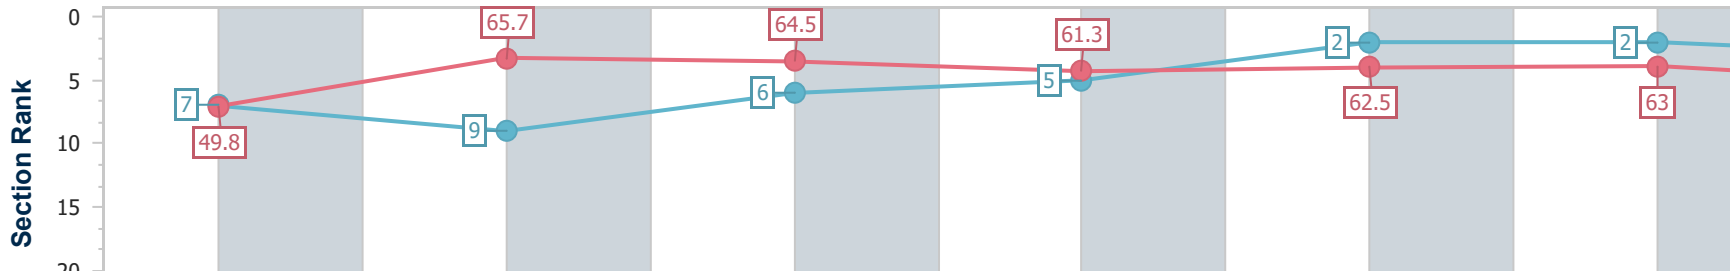

Section	Finish	1200m	1000m	800m	600m	400m	200m						
Section Times	1:23.65 [3] (0:14.54)	1:09.11 [7] (0:10.93)	0:58.18 [9] (0:11.08)	0:47.10 [6] (0:11.70)	0:35.40 [5] (0:11.47)	0:23.93 [2] (0:11.45)	0:12.48 [2] (0:12.48)						
Average Speed [km/h]	49.8	65.7	64.5	61.3	62.5	63.0	57.6						
Top Speed [km/h]	64.4	67.9	66.6	64.4	65.3	65.2	61.0						
Avg. Dist. to Rail [m]	2.1	0.5	1.3	0.8	0.5	2.4	4.5						
Avg. Stride Freq. [Hz]	2.2	2.4	2.4	2.3	2.3	2.3	2.2						
Avg. Stride Length [m]	6.2	7.6	7.6	7.5	7.5	7.7	7.2						