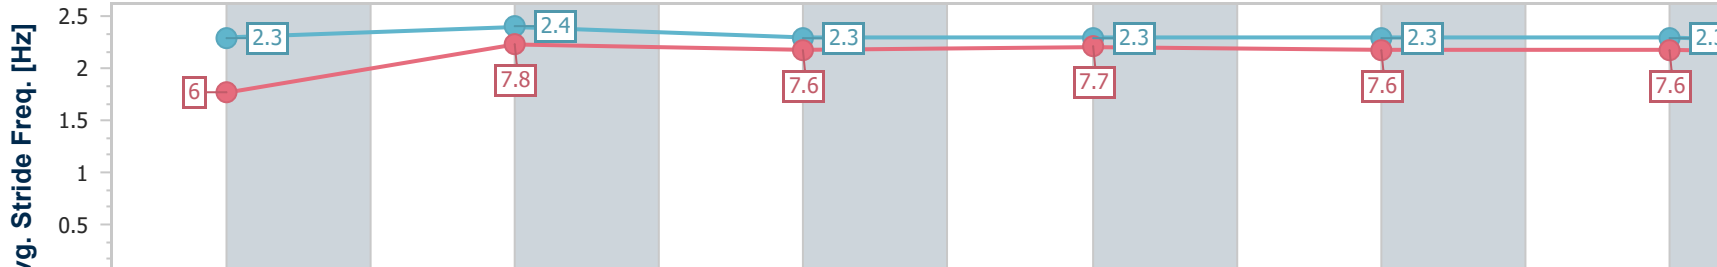

Section	Finish	1200m	1000m	800m	600m	400m	200m						
Section Times	1:24.48 [9] (0:14.63)	1:09.85 [9] (0:10.78)	0:59.07 [7] (0:11.35)	0:47.72 [8] (0:11.74)	0:35.98 [9] (0:11.86)	0:24.12 [9] (0:11.55)	0:12.57 [10] (0:12.57)						
Average Speed [km/h]	49.1	66.9	64.0	62.3	61.6	62.4	57.3						
Top Speed [km/h]	64.4	68.2	67.0	64.6	63.0	65.0	58.6						
Avg. Dist. to Rail [m]	5.3	2.9	1.9	2.5	4.7	6.7	5.1						
Avg. Stride Freq. [Hz]	2.3	2.4	2.3	2.3	2.3	2.3	2.2						
Avg. Stride Length [m]	6.0	7.8	7.6	7.7	7.6	7.6	7.4						