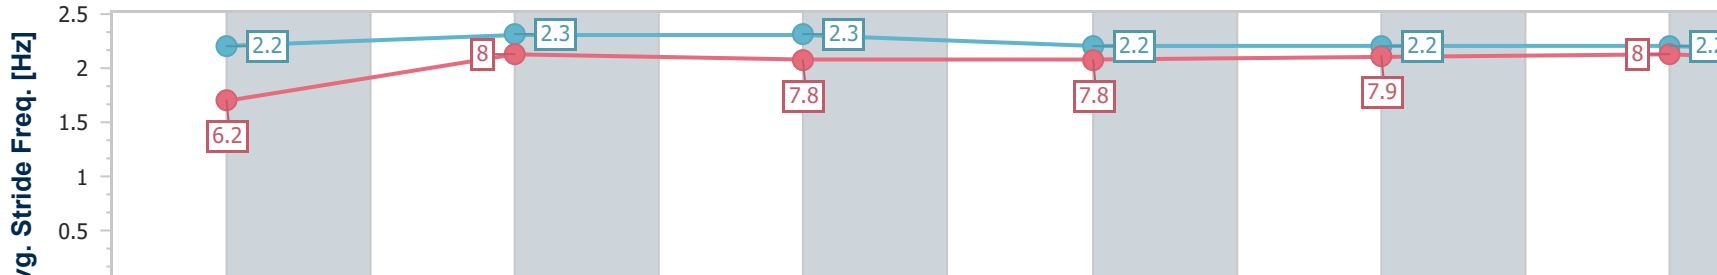

Section	Finish	1200m	1000m	800m	600m	400m	200m						
Section Times	1:23.95 [6] (0:14.53)	1:09.42 [6] (0:10.75)	0:58.67 [6] (0:11.28)	0:47.39 [7] (0:11.91)	0:35.48 [7] (0:11.61)	0:23.87 [7] (0:11.33)	0:12.54 [5]						
Average Speed [km/h]	49.5	66.9	64.6	62.1	63.0	63.8	57.3						
Top Speed [km/h]	65.7	69.9	66.2	63.7	66.3	66.0	62.0						
Avg. Dist. to Rail [m]	3.2	0.3	1.5	4.8	4.6	4.4	3.7						
Avg. Stride Freq. [Hz]	2.2	2.3	2.3	2.2	2.2	2.2	2.1						
Avg. Stride Length [m]	6.2	8.0	7.8	7.8	7.9	8.0	7.6						