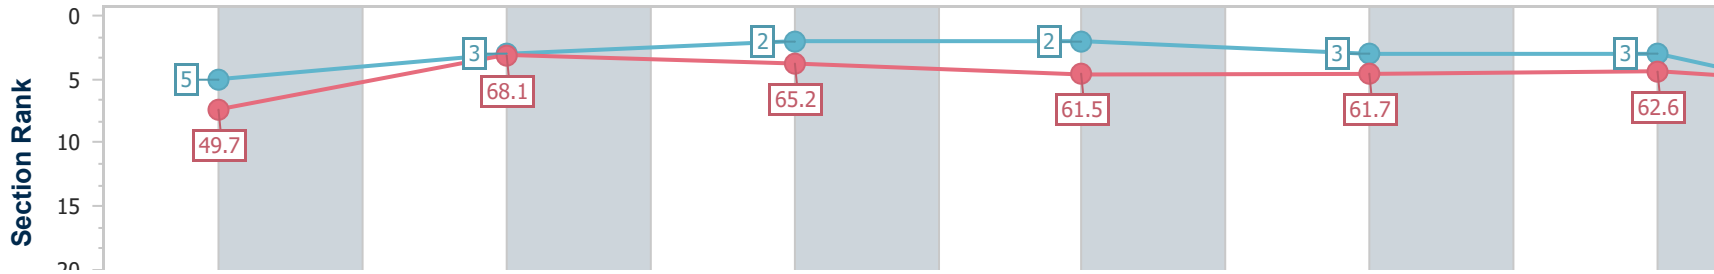

Section	Finish	1200m	1000m	800m	600m	400m	200m						
Section Times	1:24.07 [8] (0:14.47)	1:09.60 [5] (0:10.61)	0:58.99 [3] (0:10.99)	0:48.00 [2] (0:11.83)	0:36.17 [2] (0:11.87)	0:24.30 [3] (0:11.49)	0:12.81 [3] (0:12.81)						
Average Speed [km/h]	49.7	68.1	65.2	61.5	61.7	62.6	56.3						
Top Speed [km/h]	66.0	69.3	67.8	63.3	63.2	64.6	60.5						
Avg. Dist. to Rail [m]	5.9	0.6	0.4	1.5	4.6	6.1	5.2						
Avg. Stride Freq. [Hz]	2.2	2.4	2.4	2.3	2.3	2.4	2.2						
Avg. Stride Length [m]	6.4	7.7	7.6	7.4	7.3	7.3	6.9						