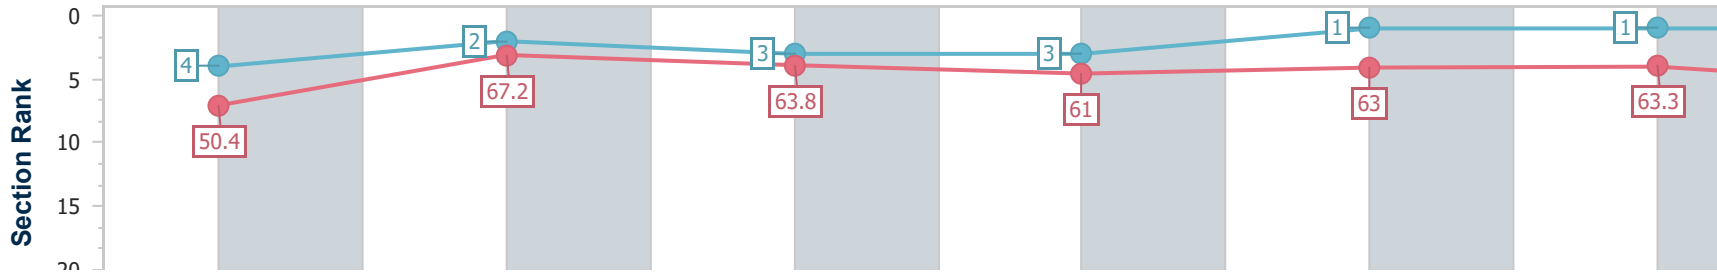

Section	Finish	1200m	1000m	800m	600m	400m	200m						
Section Times	1:23.48 [1] (0:14.31)	1:09.17 [4] (0:10.73)	0:58.44 [2] (0:11.16)	0:47.28 [3] (0:11.81)	0:35.47 [3] (0:11.47)	0:24.00 [1] (0:11.41)	0:12.59 [1] (0:12.59)						
Average Speed [km/h]	50.4	67.2	63.8	61.0	63.0	63.3	57.1						
Top Speed [km/h]	66.5	68.4	66.5	63.5	64.8	65.1	61.4						
Avg. Dist. to Rail [m]	3.1	1.5	1.7	0.6	1.8	4.1	4.4						
Avg. Stride Freq. [Hz]	2.3	2.5	2.4	2.3	2.4	2.4	2.3						
Avg. Stride Length [m]	6.1	7.4	7.3	7.3	7.2	7.2	6.8						