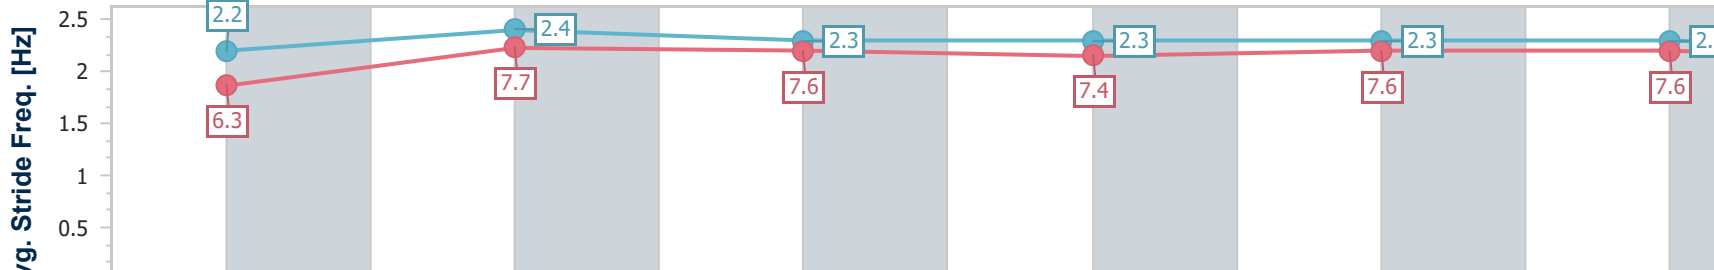

Section	Finish	1200m	1000m	800m	600m	400m	200m						
Section Times	1:23.74 [4] (0:14.26)	1:09.48 [2] (0:10.88)	0:58.60 [5] (0:11.30)	0:47.30 [4] (0:11.78)	0:35.52 [4] (0:11.64)	0:23.88 [4] (0:11.49)	0:12.39 [4] (0:12.39)						
Average Speed [km/h]	50.6	66.4	63.7	61.6	62.4	62.8	58.0						
Top Speed [km/h]	65.6	67.5	66.8	63.0	64.2	64.7	60.9						
Avg. Dist. to Rail [m]	9.1	1.7	0.5	1.8	2.7	6.4	7.1						
Avg. Stride Freq. [Hz]	2.2	2.4	2.3	2.3	2.3	2.3	2.2						
Avg. Stride Length [m]	6.3	7.7	7.6	7.4	7.6	7.6	7.2						