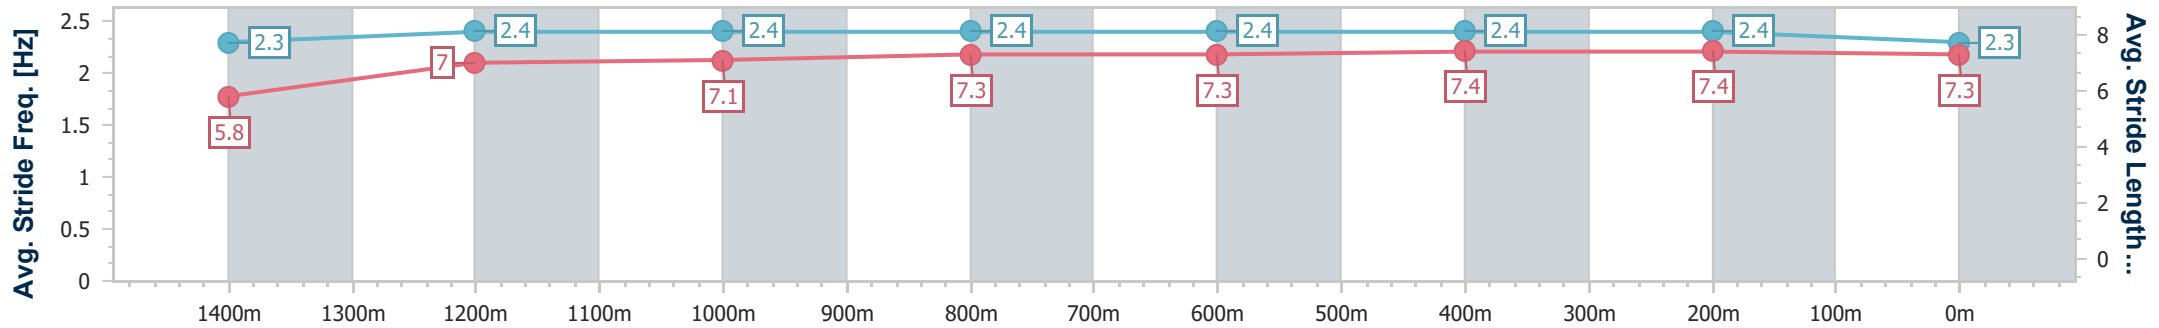

AUCKLAND
THOROUGHBRED
RACING
SINCE 1874

Pukekohe Park NZ Professional

Race 6: ELLERSLIE EVENTS 1600 - 1600m

25 November 2023 - 14:52

Track Rating: Soft 5, Weather: Fine, Rail Position: +3m

PUKEKOHE
PARK

Section	Overall	1400m	1200m	1000m	800m	600m	400m	200m
Section Times	1:37.28 [5] (0:15.15)	1:22.13 [2] (0:12.10)	1:10.03 [2] (0:11.81)	0:58.22 [4] (0:11.84)	0:46.38 [5] (0:11.77)	0:34.61 [5] (0:11.55)	0:23.06 [6] (0:11.20)	0:11.86 [4] (0:11.86)
Average Speed [km/h]	47.4	59.6	60.9	61.8	61.7	62.6	64.3	60.5
Top Speed [km/h]	62.8	61.5	63.0	63.0	62.3	65.1	66.4	63.0
Avg. Dist. to Rail [m]	7.4	2.3	2.5	2.7	1.0	2.4	5.3	4.4
Avg. Stride Freq. [Hz]	2.3	2.4	2.4	2.4	2.4	2.4	2.4	2.3
Avg. Stride Length [m]	5.8	7.0	7.1	7.3	7.3	7.4	7.4	7.3