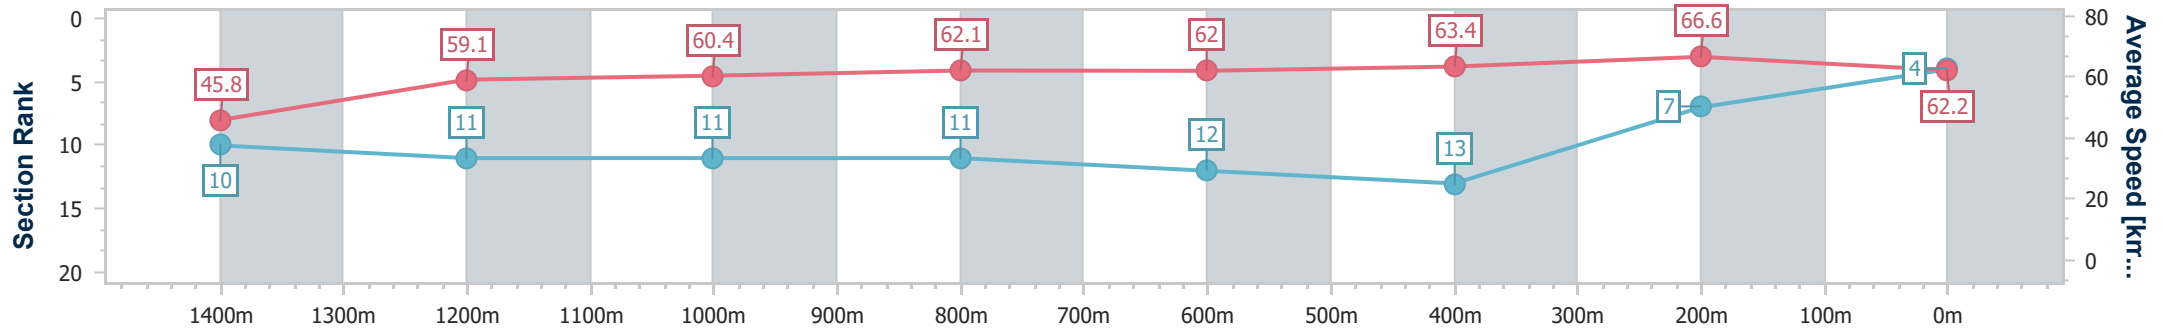

AUCKLAND
THOROUGHBRED
RACING
SINCE 1874

Pukekohe Park NZ Professional

Race 6: ELLERSLIE EVENTS 1600 - 1600m

25 November 2023 - 14:52

Track Rating: Soft 5, Weather: Fine, Rail Position: +3m

PUKEKOHE
PARK

Section	Overall	1400m	1200m	1000m	800m	600m	400m	200m
Section Times	1:37.09 [4] (0:15.74)	1:21.35 [10] (0:12.19)	1:09.16 [11] (0:11.88)	0:57.28 [11] (0:11.70)	0:45.58 [11] (0:11.77)	0:33.81 [12] (0:11.41)	0:22.40 [13] (0:10.81)	0:11.59 [7] (0:11.59)
Average Speed [km/h]	45.8	59.1	60.4	62.1	62.0	63.4	66.6	62.2
Top Speed [km/h]	60.9	60.2	61.7	63.4	63.6	65.5	68.1	64.8
Avg. Dist. to Rail [m]	4.4	0.8	0.4	1.4	1.8	2.9	9.3	9.2
Avg. Stride Freq. [Hz]	2.1	2.2	2.2	2.2	2.2	2.2	2.3	2.2
Avg. Stride Length [m]	6.1	7.4	7.6	7.7	7.8	7.9	8.0	7.8