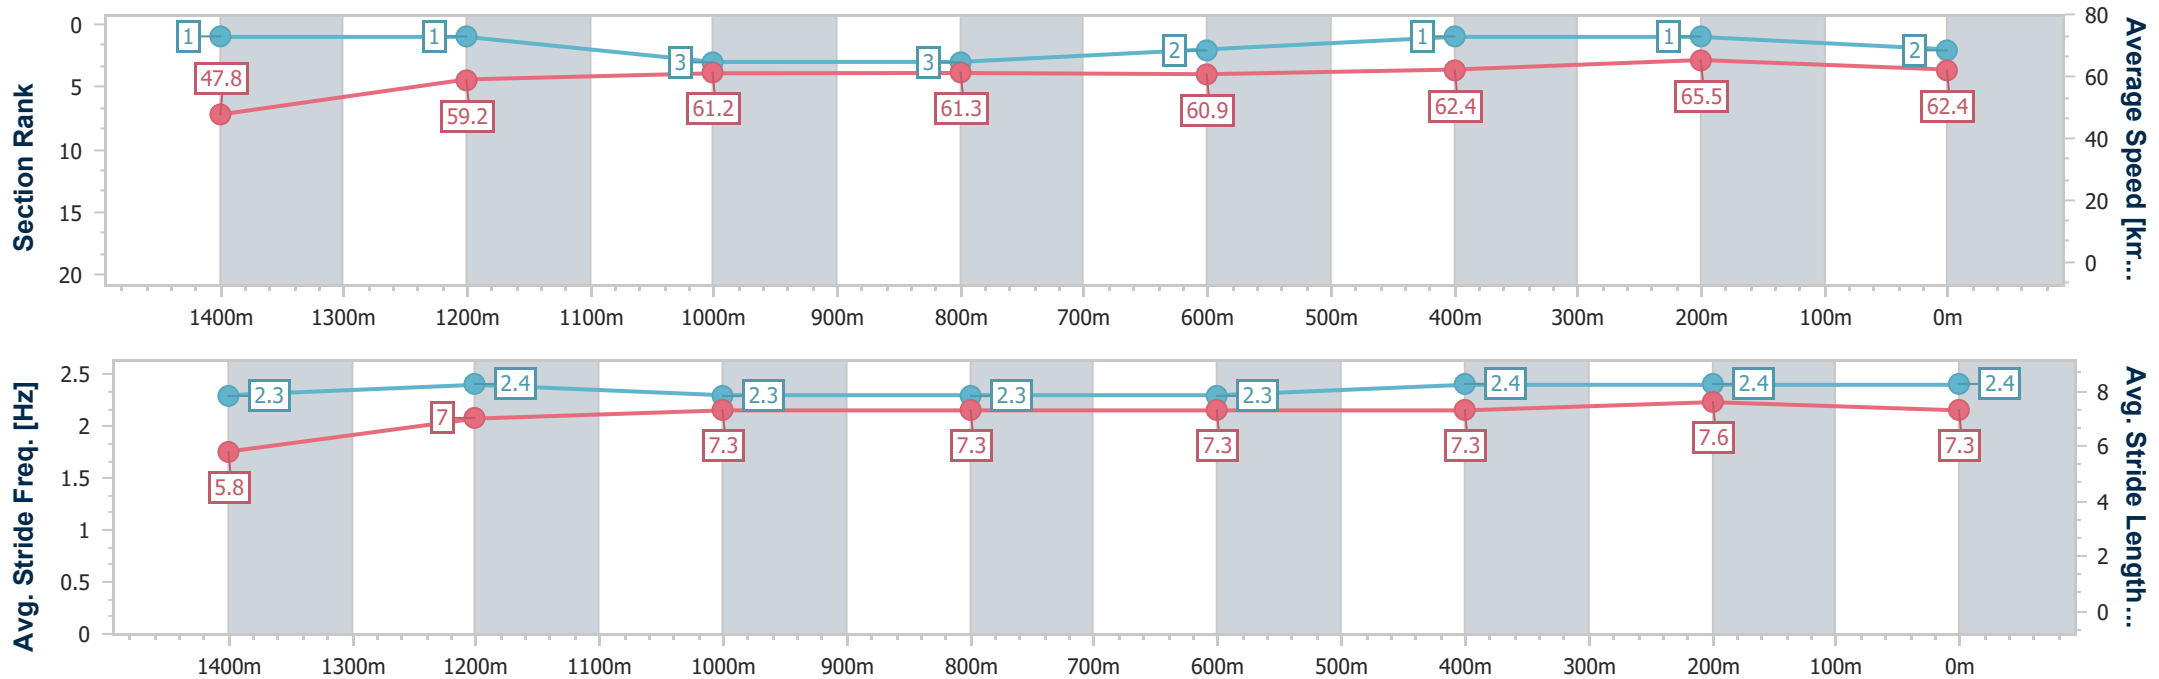

Horse/Jockey Name	Reputation
Final Rank	2
Fastest Section Time (Section)	0:10.99 (400m)
Top Speed [km/h] (Section)	66.1 (400m)
Race State	Finished

AUCKLAND
THOROUGHBRED
RACING
SINCE 1874

Pukekohe Park NZ Professional

Race 6: ELLERSLIE EVENTS 1600 - 1600m

25 November 2023 - 14:52

Track Rating: Soft 5, Weather: Fine, Rail Position: +3m

PUKEKOHE
PARK

Section	Overall	1400m	1200m	1000m	800m	600m	400m	200m
Section Times	1:36.51 [2] (0:15.04)	1:21.47 [1] (0:12.16)	1:09.31 [1] (0:11.79)	0:57.52 [3] (0:11.75)	0:45.77 [3] (0:11.79)	0:33.98 [2] (0:11.43)	0:22.55 [1] (0:10.99)	0:11.56 [1] (0:11.56)
Average Speed [km/h]	47.8	59.2	61.2	61.3	60.9	62.4	65.5	62.4
Top Speed [km/h]	61.6	60.2	62.5	62.5	61.7	65.1	66.1	65.0
Avg. Dist. to Rail [m]	5.7	0.9	0.3	0.3	1.2	1.4	0.3	0.7
Avg. Stride Freq. [Hz]	2.3	2.4	2.3	2.3	2.3	2.4	2.4	2.4
Avg. Stride Length [m]	5.8	7.0	7.3	7.3	7.3	7.3	7.6	7.3