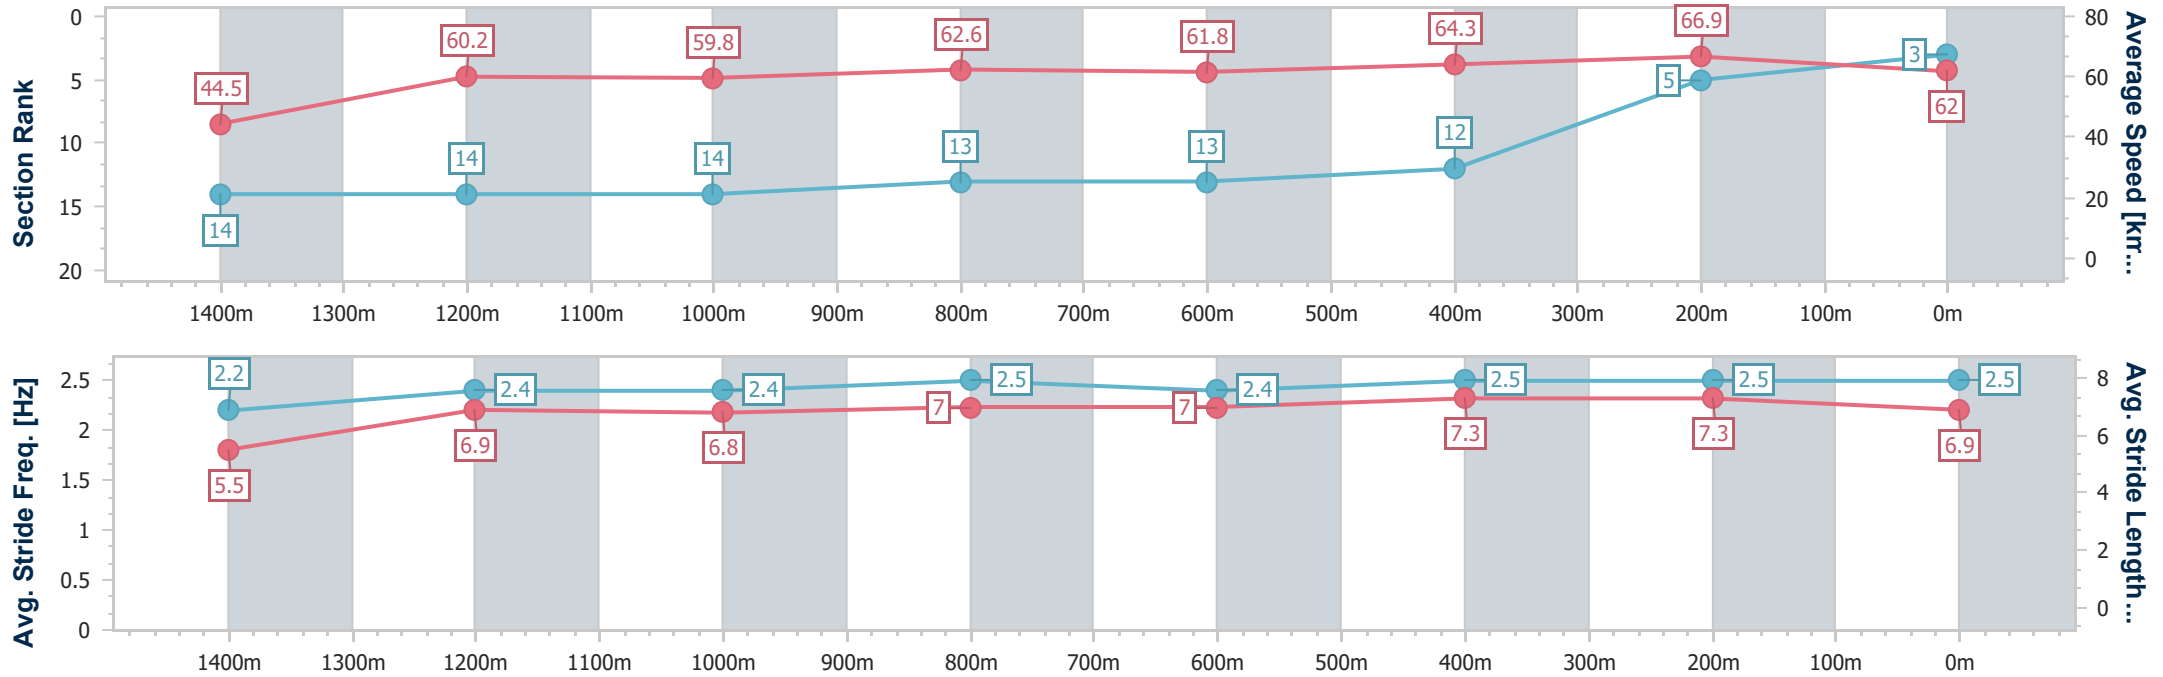

Horse/Jockey Name	Polygon
Final Rank	3
Fastest Section Time (Section)	0:10.76 (400m)
Top Speed [km/h] (Section)	68.6 (400m)
Race State	Finished

AUCKLAND
THOROUGHBRED
RACING
SINCE 1874

Pukekohe Park NZ Professional

Race 6: ELLERSLIE EVENTS 1600 - 1600m

25 November 2023 - 14:52

Track Rating: Soft 5, Weather: Fine, Rail Position: +3m

PUKEKOHE
PARK

Section	Overall	1400m	1200m	1000m	800m	600m	400m	200m
Section Times	1:37.06 [3] (0:16.27)	1:20.79 [14] (0:11.95)	1:08.84 [14] (0:12.05)	0:56.79 [14] (0:11.49)	0:45.30 [13] (0:11.65)	0:33.65 [13] (0:11.27)	0:22.38 [12] (0:10.76)	0:11.62 [5]
Average Speed [km/h]	44.5	60.2	59.8	62.6	61.8	64.3	66.9	62.0
Top Speed [km/h]	60.7	62.7	60.4	65.1	62.9	66.2	68.6	64.8
Avg. Dist. to Rail [m]	8.7	1.0	0.9	0.4	0.6	1.9	5.4	4.4
Avg. Stride Freq. [Hz]	2.2	2.4	2.4	2.5	2.4	2.5	2.5	2.5
Avg. Stride Length [m]	5.5	6.9	6.8	7.0	7.0	7.3	7.3	6.9

- [ ] Ranking at each section and finish
- -.-.- No data available at this section
- NA No data available