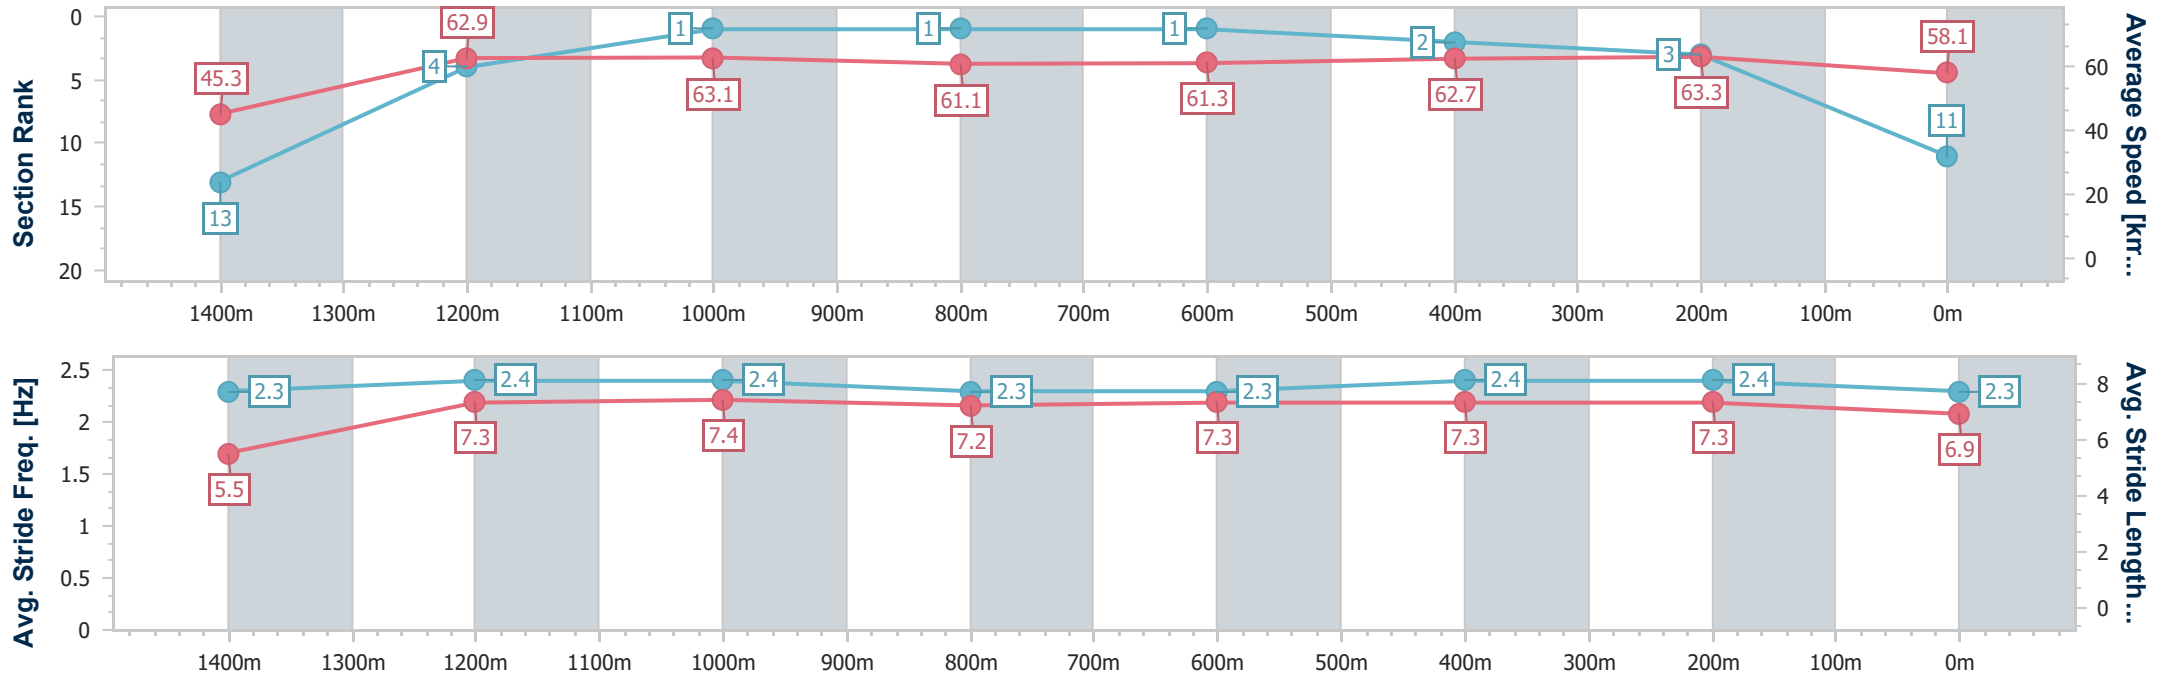

- [] Ranking at each section and finish
- .-.- No data available at this section
- NA No data available

Horse/Jockey Name	Just A Tipple
Final Rank	11
Fastest Section Time (Section)	0:11.36 (400m)
Top Speed [km/h] (Section)	65.1 (400m)
Race State	Finished

AUCKLAND
THOROUGHBRED
RACING
SINCE 1874

Pukekohe Park NZ Professional

Race 6: ELLERSLIE EVENTS 1600 - 1600m

25 November 2023 - 14:52

Track Rating: Soft 5, Weather: Fine, Rail Position: +3m

PUKEKOHE
PARK

Section	Overall	1400m	1200m	1000m	800m	600m	400m	200m
Section Times	1:37.81 [11] (0:15.93)	1:21.88 [13] (0:11.45)	1:10.43 [4] (0:11.41)	0:59.02 [1] (0:11.81)	0:47.21 [1] (0:11.84)	0:35.37 [1] (0:11.58)	0:23.79 [2] (0:11.36)	0:12.43 [3] (0:12.43)
Average Speed [km/h]	45.3	62.9	63.1	61.1	61.3	62.7	63.3	58.1
Top Speed [km/h]	62.0	63.8	64.6	62.5	62.2	65.1	65.1	61.5
Avg. Dist. to Rail [m]	8.4	4.1	2.3	0.6	1.1	2.3	3.7	2.7
Avg. Stride Freq. [Hz]	2.3	2.4	2.4	2.3	2.3	2.4	2.4	2.3
Avg. Stride Length [m]	5.5	7.3	7.4	7.2	7.3	7.3	7.3	6.9

- [] Ranking at each section and finish
- .-.- No data available at this section
- NA No data available

Horse/Jockey Name	Cindy Falls
Final Rank	12
Fastest Section Time (Section)	0:11.42 (400m)
Top Speed [km/h] (Section)	64.0 (1000m)
Race State	Finished