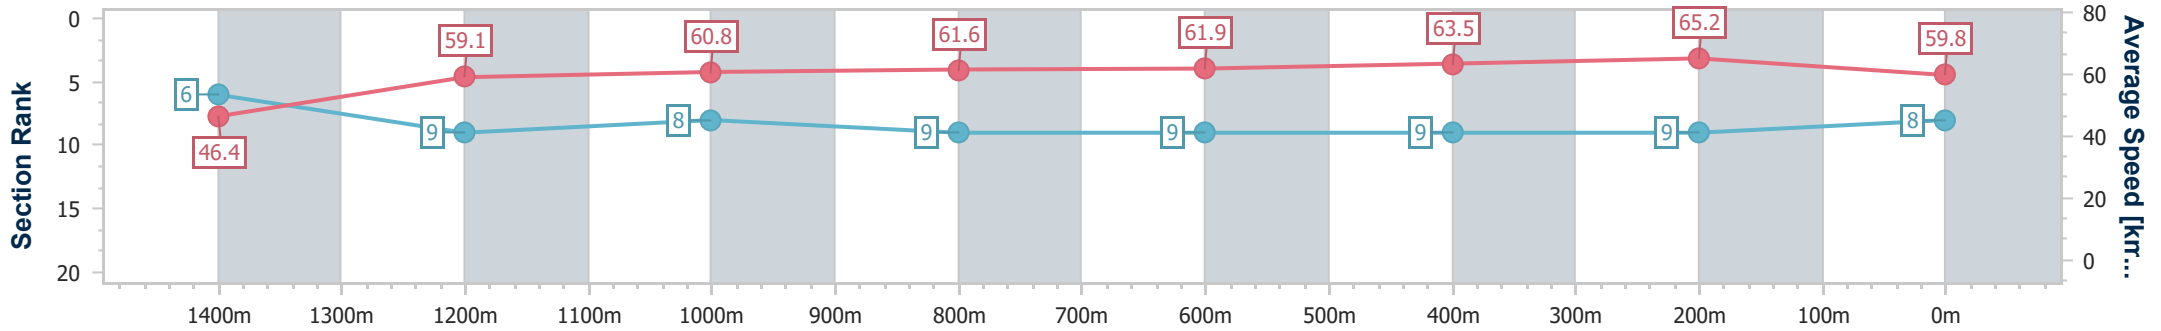

AUCKLAND
THOROUGHBRED
RACING
SINCE 1874

Pukekohe Park NZ Professional

Race 6: ELLERSLIE EVENTS 1600 - 1600m

25 November 2023 - 14:52

Track Rating: Soft 5, Weather: Fine, Rail Position: +3m

PUKEKOHE
PARK

Section	Overall	1400m	1200m	1000m	800m	600m	400m	200m
Section Times	1:37.54 [8] (0:15.55)	1:21.99 [6] (0:12.19)	1:09.80 [9] (0:11.81)	0:57.99 [8] (0:11.85)	0:46.14 [9] (0:11.70)	0:34.44 [9] (0:11.39)	0:23.05 [9] (0:11.05)	0:12.00 [9] (0:12.00)
Average Speed [km/h]	46.4	59.1	60.8	61.6	61.9	63.5	65.2	59.8
Top Speed [km/h]	60.3	60.3	63.1	63.0	62.7	66.0	66.8	63.9
Avg. Dist. to Rail [m]	3.2	1.4	1.8	2.0	1.2	1.4	2.6	2.6
Avg. Stride Freq. [Hz]	2.2	2.3	2.3	2.3	2.3	2.3	2.4	2.3
Avg. Stride Length [m]	5.8	7.1	7.4	7.3	7.6	7.6	7.6	7.3

- [] Ranking at each section and finish
- .-.- No data available at this section
- NA No data available

Horse/Jockey Name	Highly Vindicated
Final Rank	9
Fastest Section Time (Section)	0:11.24 (400m)
Top Speed [km/h] (Section)	66.2 (400m)
Race State	Finished