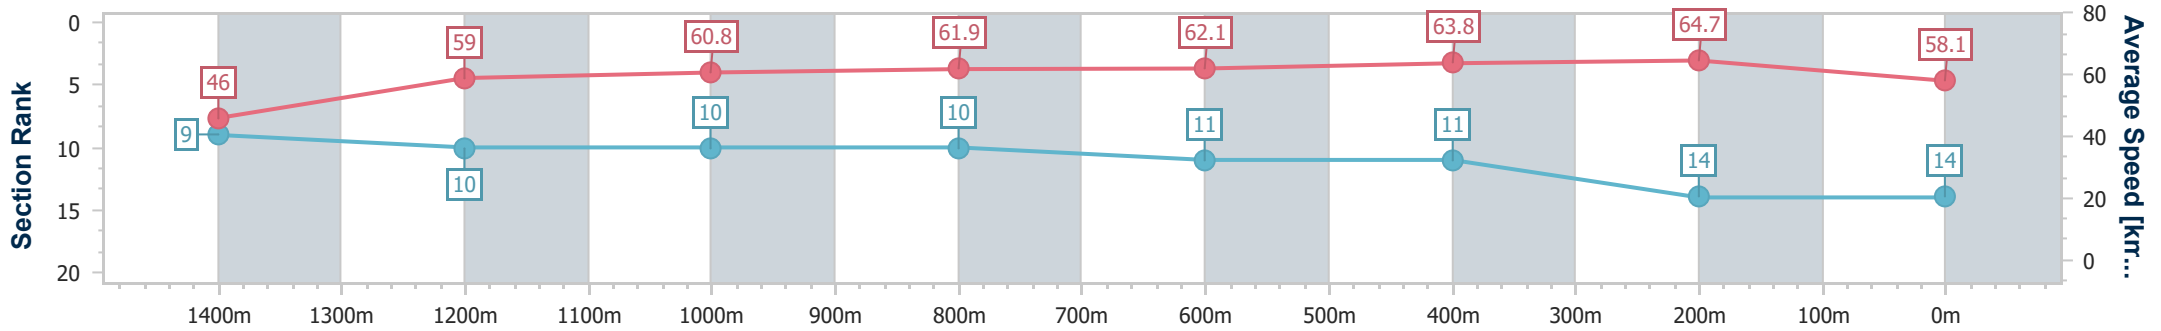

- [] Ranking at each section and finish
- .-.- No data available at this section
- NA No data available

Horse/Jockey Name	Jimmy Dean
Final Rank	14
Fastest Section Time (Section)	0:11.16 (400m)
Top Speed [km/h] (Section)	65.7 (400m)
Race State	Finished

AUCKLAND
THOROUGHBRED
RACING
SINCE 1874

Pukekohe Park NZ Professional

Race 6: ELLERSLIE EVENTS 1600 - 1600m

25 November 2023 - 14:52

Track Rating: Soft 5, Weather: Fine, Rail Position: +3m

PUKEKOHE
PARK

Section	Overall	1400m	1200m	1000m	800m	600m	400m	200m
Section Times	1:38.14 [14] (0:15.66)	1:22.48 [9] (0:12.22)	1:10.26 [10] (0:11.84)	0:58.42 [10] (0:11.77)	0:46.65 [10] (0:11.75)	0:34.90 [11] (0:11.37)	0:23.53 [11] (0:11.16)	0:12.37 [14] (0:12.37)
Average Speed [km/h]	46.0	59.0	60.8	61.9	62.1	63.8	64.7	58.1
Top Speed [km/h]	60.5	60.3	63.4	64.4	63.7	65.3	65.7	62.3
Avg. Dist. to Rail [m]	7.8	4.5	2.4	2.2	2.6	3.2	6.8	6.7
Avg. Stride Freq. [Hz]	2.2	2.2	2.2	2.2	2.2	2.2	2.3	2.1
Avg. Stride Length [m]	5.7	7.5	7.8	7.9	7.9	8.0	7.9	7.5

- [] Ranking at each section and finish
- .-.- No data available at this section
- NA No data available