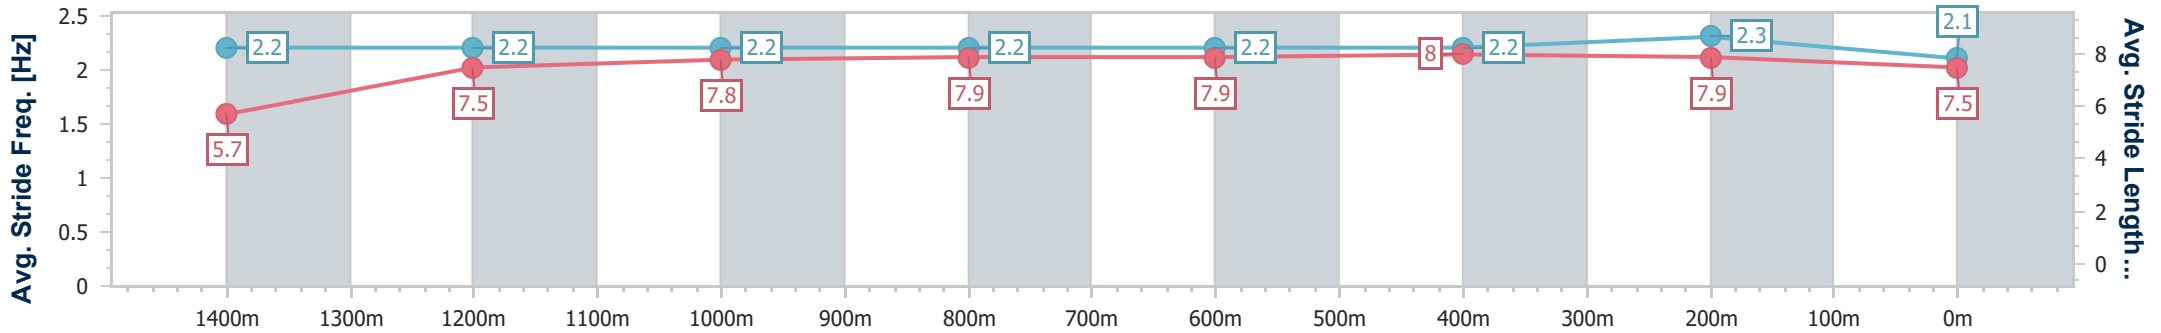

- [] Ranking at each section and finish
- .-.- No data available at this section
- NA No data available

Horse/Jockey Name	Jimmy Dean
Final Rank	14
Fastest Section Time (Section)	0:11.16 (400m)
Top Speed [km/h] (Section)	65.7 (400m)
Race State	Finished

AUCKLAND
THOROUGHBRED
RACING
SINCE 1874

Pukekohe Park NZ Professional

Race 6: ELLERSLIE EVENTS 1600 - 1600m

25 November 2023 - 14:52

Track Rating: Soft 5, Weather: Fine, Rail Position: +3m

PUKEKOHE
PARK

Section	Overall	1400m	1200m	1000m	800m	600m	400m	200m
Section Times	1:38.14 [14] (0:15.66)	1:22.48 [9] (0:12.22)	1:10.26 [10] (0:11.84)	0:58.42 [10] (0:11.77)	0:46.65 [10] (0:11.75)	0:34.90 [11] (0:11.37)	0:23.53 [11] (0:11.16)	0:12.37 [14] (0:12.37)
Average Speed [km/h]	46.0	59.0	60.8	61.9	62.1	63.8	64.7	58.1
Top Speed [km/h]	60.5	60.3	63.4	64.4	63.7	65.3	65.7	62.3
Avg. Dist. to Rail [m]	7.8	4.5	2.4	2.2	2.6	3.2	6.8	6.7
Avg. Stride Freq. [Hz]	2.2	2.2	2.2	2.2	2.2	2.2	2.3	2.1
Avg. Stride Length [m]	5.7	7.5	7.8	7.9	7.9	8.0	7.9	7.5

- [] Ranking at each section and finish
- .-.- No data available at this section
- NA No data available