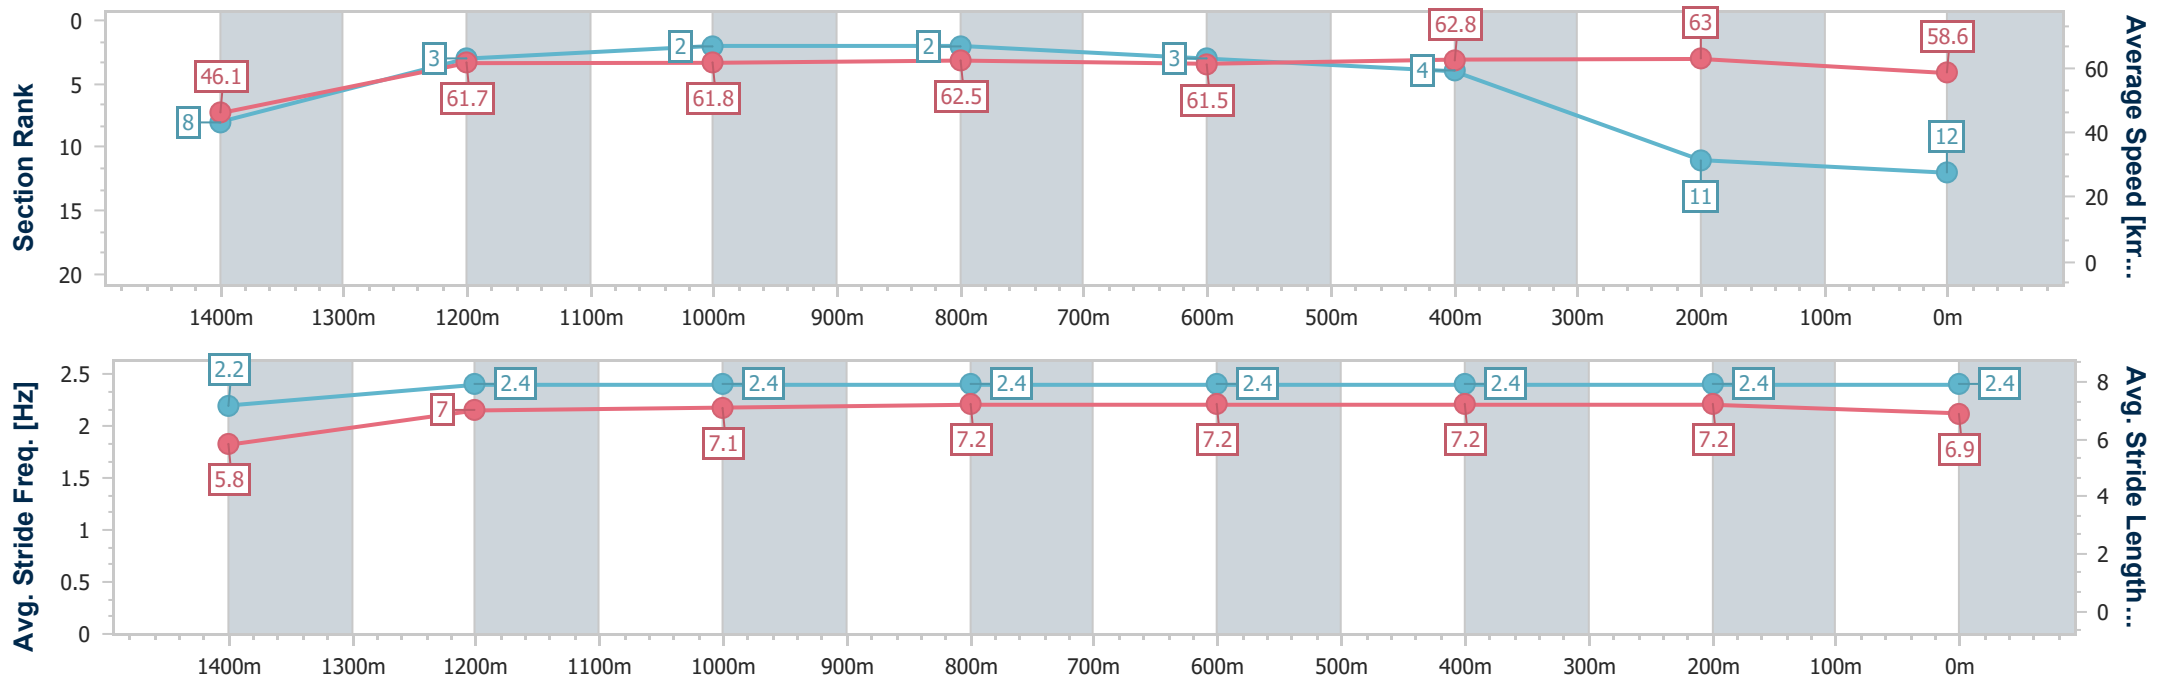

AUCKLAND
THOROUGHBRED
RACING
SINCE 1874

Pukekohe Park NZ Professional

Race 6: ELLERSLIE EVENTS 1600 - 1600m

25 November 2023 - 14:52

Track Rating: Soft 5, Weather: Fine, Rail Position: +3m

PUKEKOHE
PARK

Section	Overall	1400m	1200m	1000m	800m	600m	400m	200m
Section Times	1:37.86 [12] (0:15.61)	1:22.25 [8] (0:11.69)	1:10.56 [3] (0:11.65)	0:58.91 [2] (0:11.77)	0:47.14 [2] (0:11.87)	0:35.27 [3] (0:11.55)	0:23.72 [4] (0:11.42)	0:12.30 [11] (0:12.30)
Average Speed [km/h]	46.1	61.7	61.8	62.5	61.5	62.8	63.0	58.6
Top Speed [km/h]	63.5	62.9	63.0	64.0	62.2	63.8	63.9	62.2
Avg. Dist. to Rail [m]	9.6	3.4	2.4	3.1	2.7	2.8	6.9	5.9
Avg. Stride Freq. [Hz]	2.2	2.4	2.4	2.4	2.4	2.4	2.4	2.4
Avg. Stride Length [m]	5.8	7.0	7.1	7.2	7.2	7.2	7.2	6.9

- [] Ranking at each section and finish
- .-.- No data available at this section
- NA No data available

Horse/Jockey Name	Lady Maroal
Final Rank	13
Fastest Section Time (Section)	0:11.16 (400m)
Top Speed [km/h] (Section)	66.3 (400m)
Race State	Finished