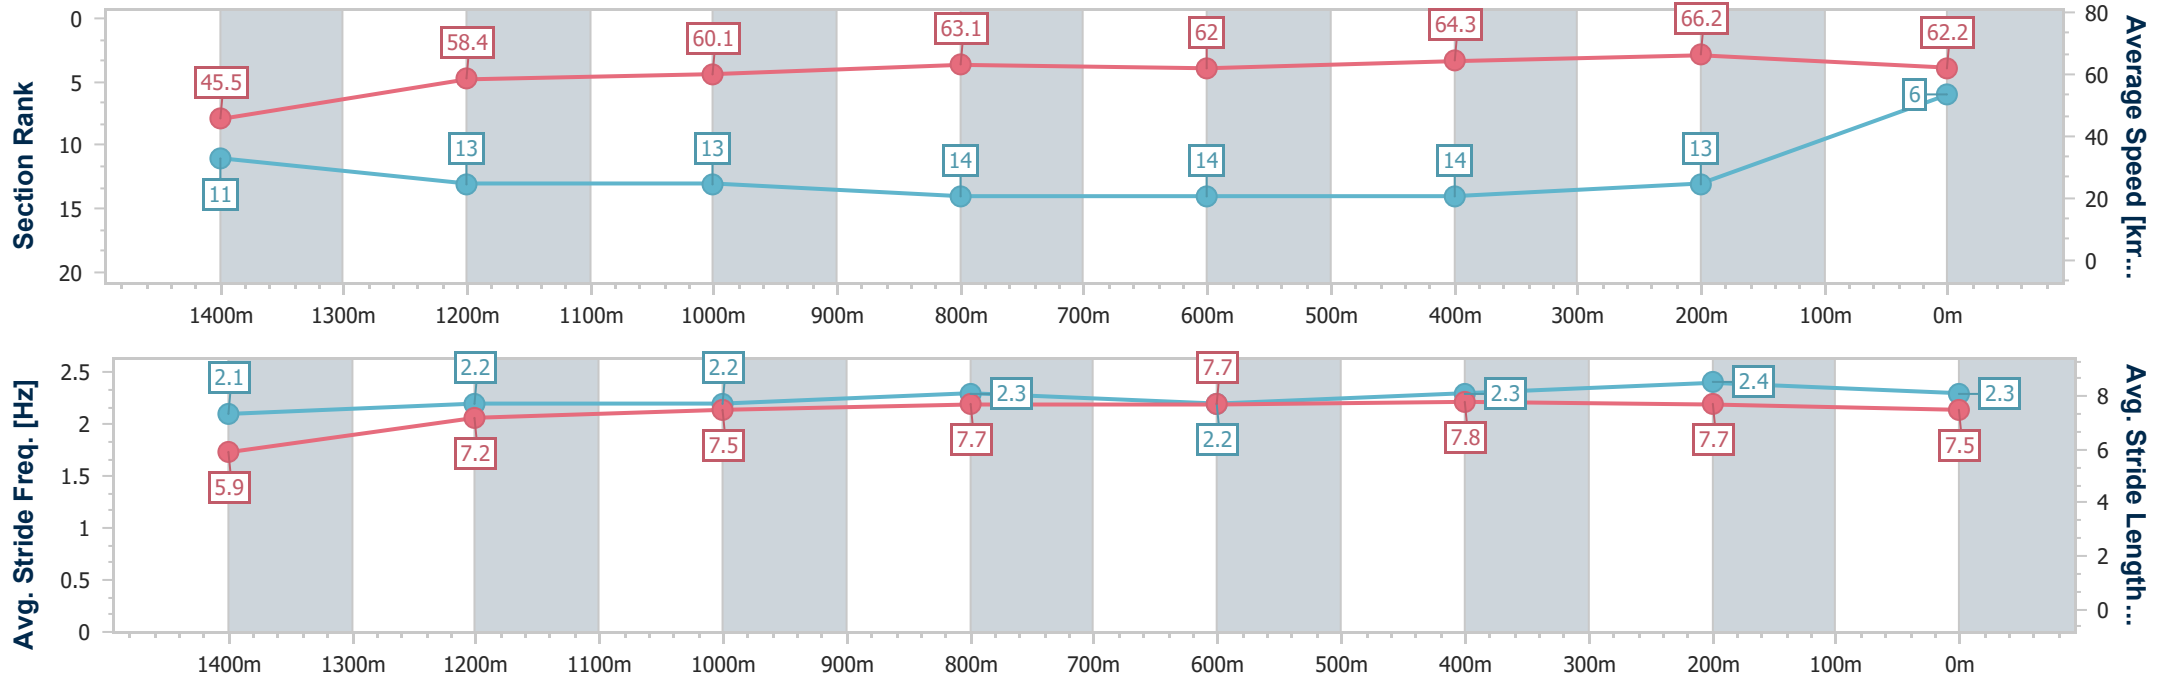

AUCKLAND
THOROUGHBRED
RACING
SINCE 1874

Pukekohe Park NZ Professional

Race 6: ELLERSLIE EVENTS 1600 - 1600m

25 November 2023 - 14:52

Track Rating: Soft 5, Weather: Fine, Rail Position: +3m

PUKEKOHE
PARK

Section	Overall	1400m	1200m	1000m	800m	600m	400m	200m
Section Times	1:37.30 [6] (0:15.84)	1:21.46 [11] (0:12.34)	1:09.12 [13] (0:11.97)	0:57.15 [13] (0:11.63)	0:45.52 [14] (0:11.76)	0:33.76 [14] (0:11.30)	0:22.46 [14] (0:10.87)	0:11.59 [13] (0:11.59)
Average Speed [km/h]	45.5	58.4	60.1	63.1	62.0	64.3	66.2	62.2
Top Speed [km/h]	58.2	60.3	61.2	64.5	63.9	66.6	67.2	65.0
Avg. Dist. to Rail [m]	7.6	2.9	3.1	3.0	2.1	3.0	6.2	7.6
Avg. Stride Freq. [Hz]	2.1	2.2	2.2	2.3	2.2	2.3	2.4	2.3
Avg. Stride Length [m]	5.9	7.2	7.5	7.7	7.7	7.8	7.7	7.5

- [] Ranking at each section and finish
- .-.- No data available at this section
- NA No data available

Horse/Jockey Name	Hoard The Bourbon
Final Rank	7
Fastest Section Time (Section)	0:10.96 (400m)
Top Speed [km/h] (Section)	68.3 (400m)
Race State	Finished