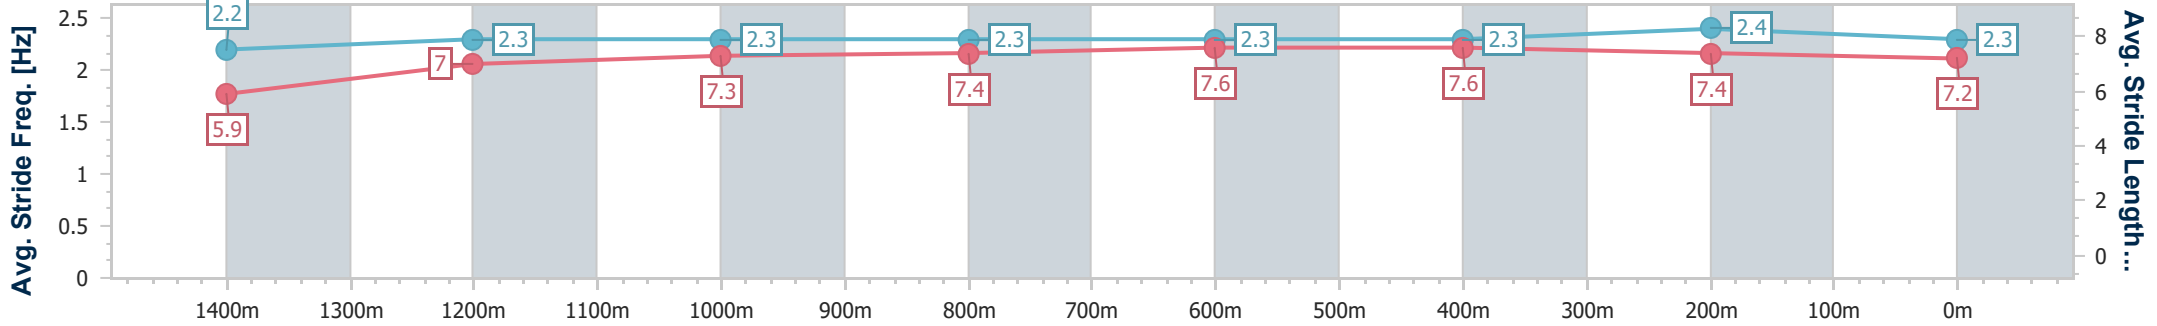

AUCKLAND
THOROUGHBRED
RACING
SINCE 1874

Pukekohe Park NZ Professional

Race 6: ELLERSLIE EVENTS 1600 - 1600m

25 November 2023 - 14:52

Track Rating: Soft 5, Weather: Fine, Rail Position: +3m

PUKEKOHE
PARK

Section	Overall	1400m	1200m	1000m	800m	600m	400m	200m
Section Times	1:37.36 [7] (0:15.57)	1:21.79 [7] (0:12.37)	1:09.42 [12] (0:11.98)	0:57.44 [12] (0:11.64)	0:45.80 [12] (0:11.68)	0:34.12 [10] (0:11.35)	0:22.77 [10] (0:10.96)	0:11.81 [10] (0:11.81)
Average Speed [km/h]	46.3	58.1	60.1	62.1	61.7	63.2	65.6	61.0
Top Speed [km/h]	61.2	59.8	61.9	63.8	63.1	64.9	68.3	63.3
Avg. Dist. to Rail [m]	1.9	0.5	1.0	1.2	0.8	1.0	1.4	0.3
Avg. Stride Freq. [Hz]	2.2	2.3	2.3	2.3	2.3	2.3	2.4	2.3
Avg. Stride Length [m]	5.9	7.0	7.3	7.4	7.6	7.6	7.4	7.2