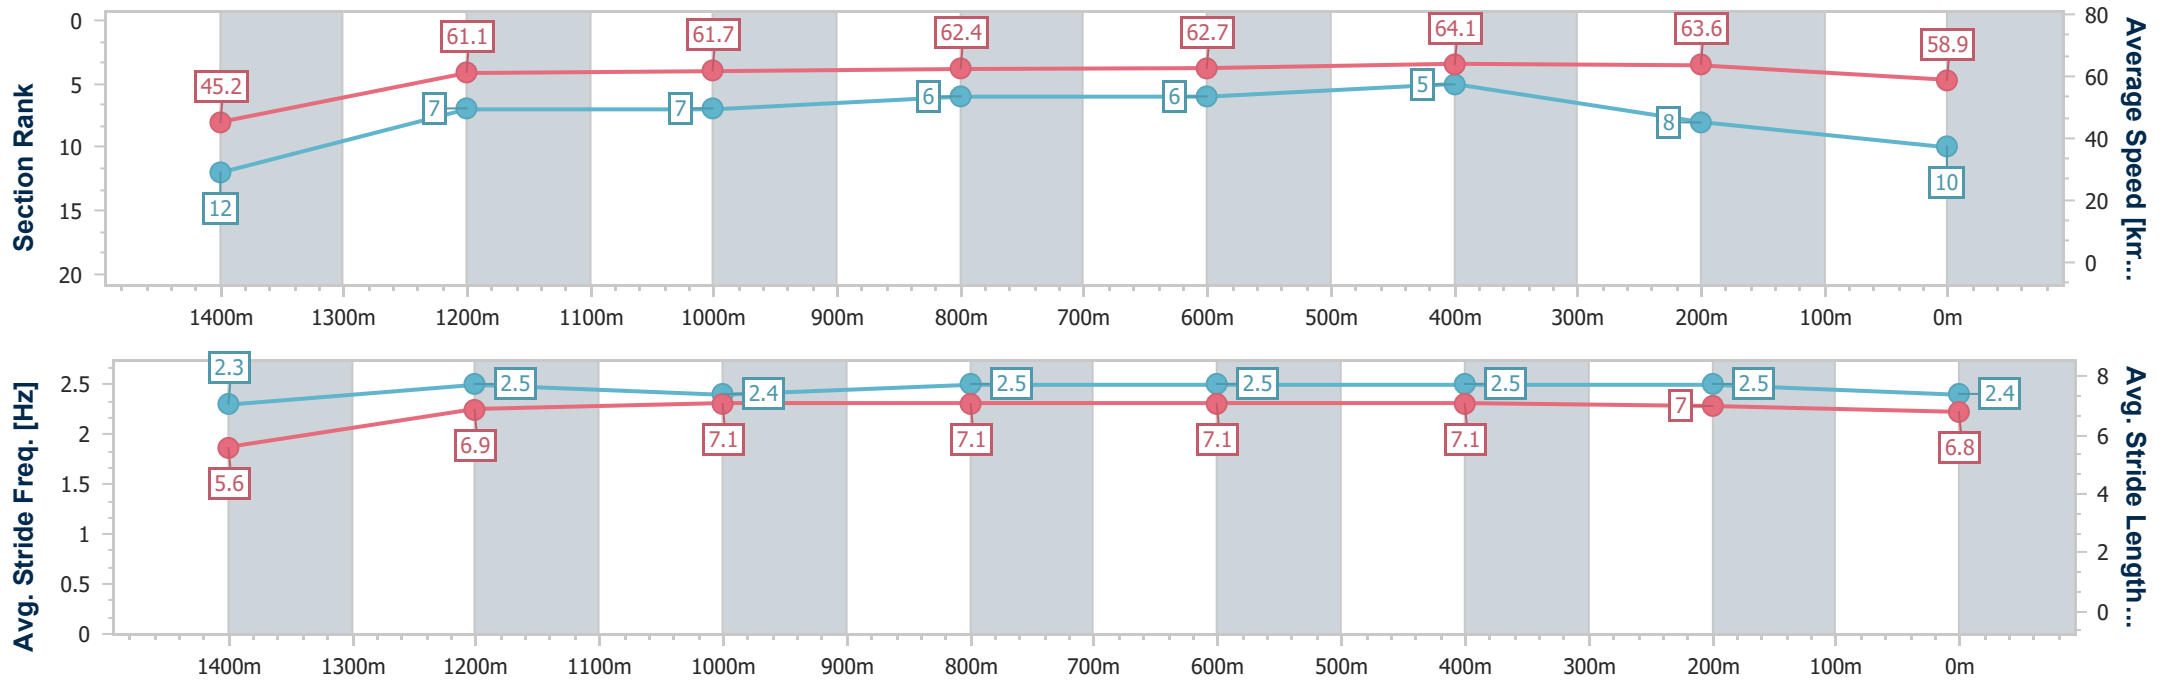

- [] Ranking at each section and finish
- .-.- No data available at this section
- NA No data available

Horse/Jockey Name	Myla
Final Rank	10
Fastest Section Time (Section)	0:11.30 (400m)
Top Speed [km/h] (Section)	66.4 (400m)
Race State	Finished

AUCKLAND
THOROUGHBRED
RACING
SINCE 1874

Pukekohe Park NZ Professional

Race 6: ELLERSLIE EVENTS 1600 - 1600m

25 November 2023 - 14:52

Track Rating: Soft 5, Weather: Fine, Rail Position: +3m

PUKEKOHE
PARK

Section	Overall	1400m	1200m	1000m	800m	600m	400m	200m
Section Times	1:37.72 [10] (0:15.90)	1:21.82 [12] (0:11.80)	1:10.02 [7] (0:11.66)	0:58.36 [7] (0:11.73)	0:46.63 [6] (0:11.69)	0:34.94 [6] (0:11.44)	0:23.50 [5] (0:11.30)	0:12.20 [8] (0:12.20)
Average Speed [km/h]	45.2	61.1	61.7	62.4	62.7	64.1	63.6	58.9
Top Speed [km/h]	60.0	62.3	63.2	63.3	63.5	66.2	66.4	61.7
Avg. Dist. to Rail [m]	7.9	3.3	3.0	2.7	2.7	4.9	10.1	10.1
Avg. Stride Freq. [Hz]	2.3	2.5	2.4	2.5	2.5	2.5	2.5	2.4
Avg. Stride Length [m]	5.6	6.9	7.1	7.1	7.1	7.1	7.0	6.8

- [] Ranking at each section and finish
- .-.- No data available at this section
- NA No data available

Horse/Jockey Name	Just A Tipple
Final Rank	11
Fastest Section Time (Section)	0:11.36 (400m)
Top Speed [km/h] (Section)	65.1 (400m)
Race State	Finished