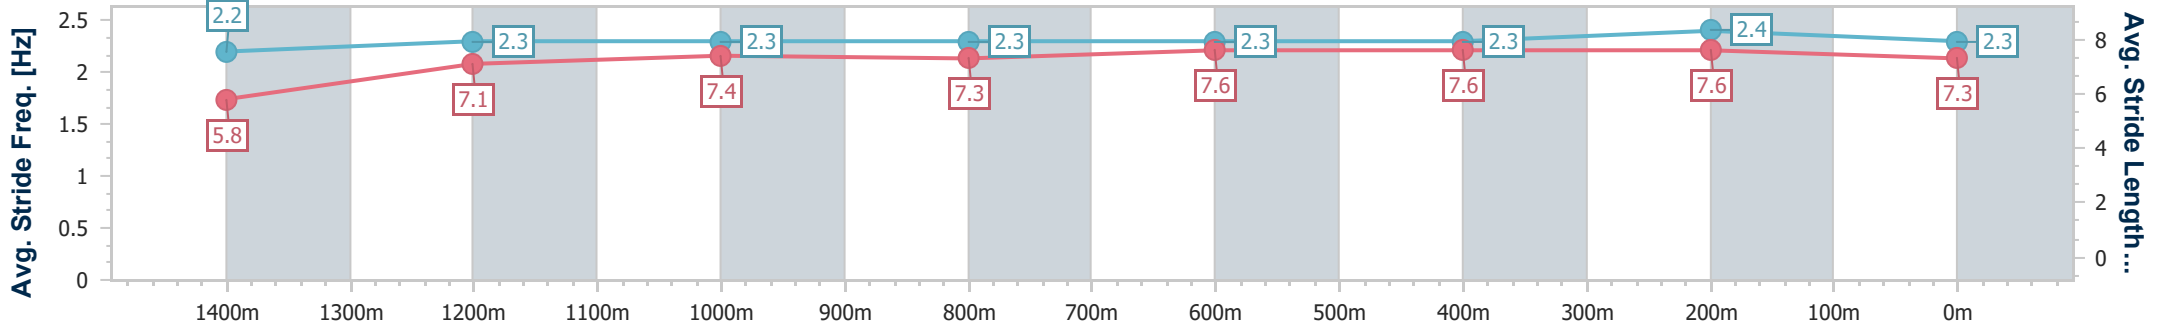

AUCKLAND
THOROUGHBRED
RACING
SINCE 1874

Pukekohe Park NZ Professional

Race 6: ELLERSLIE EVENTS 1600 - 1600m

25 November 2023 - 14:52

Track Rating: Soft 5, Weather: Fine, Rail Position: +3m

PUKEKOHE
PARK

Section	Overall	1400m	1200m	1000m	800m	600m	400m	200m
Section Times	1:37.54 [8] (0:15.55)	1:21.99 [6] (0:12.19)	1:09.80 [9] (0:11.81)	0:57.99 [8] (0:11.85)	0:46.14 [9] (0:11.70)	0:34.44 [9] (0:11.39)	0:23.05 [9] (0:11.05)	0:12.00 [9] (0:12.00)
Average Speed [km/h]	46.4	59.1	60.8	61.6	61.9	63.5	65.2	59.8
Top Speed [km/h]	60.3	60.3	63.1	63.0	62.7	66.0	66.8	63.9
Avg. Dist. to Rail [m]	3.2	1.4	1.8	2.0	1.2	1.4	2.6	2.6
Avg. Stride Freq. [Hz]	2.2	2.3	2.3	2.3	2.3	2.3	2.4	2.3
Avg. Stride Length [m]	5.8	7.1	7.4	7.3	7.6	7.6	7.6	7.3

- [] Ranking at each section and finish
- .-.- No data available at this section
- NA No data available

Horse/Jockey Name	Highly Vindicated
Final Rank	9
Fastest Section Time (Section)	0:11.24 (400m)
Top Speed [km/h] (Section)	66.2 (400m)
Race State	Finished