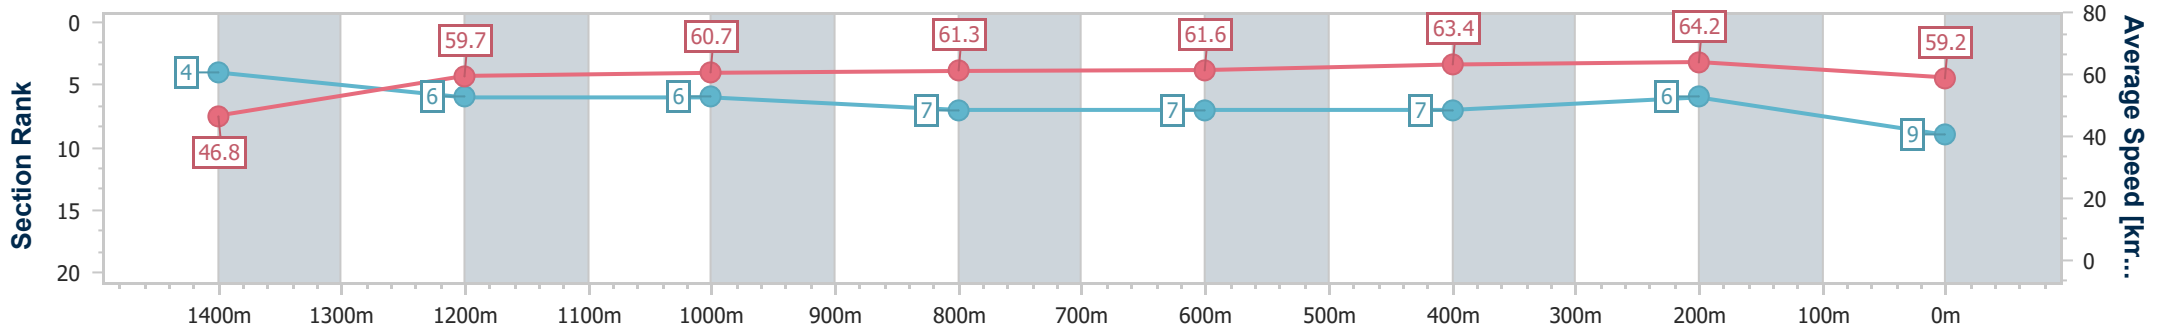

AUCKLAND
THOROUGHBRED
RACING
SINCE 1874

Pukekohe Park NZ Professional

Race 6: ELLERSLIE EVENTS 1600 - 1600m

25 November 2023 - 14:52

Track Rating: Soft 5, Weather: Fine, Rail Position: +3m

PUKEKOHE
PARK

Section	Overall	1400m	1200m	1000m	800m	600m	400m	200m
Section Times	1:37.60 [9] (0:15.35)	1:22.25 [4] (0:12.08)	1:10.17 [6] (0:11.89)	0:58.28 [6] (0:11.81)	0:46.47 [7] (0:11.68)	0:34.79 [7] (0:11.43)	0:23.36 [7] (0:11.24)	0:12.12 [6] (0:12.12)
Average Speed [km/h]	46.8	59.7	60.7	61.3	61.6	63.4	64.2	59.2
Top Speed [km/h]	62.3	61.2	62.8	63.0	63.7	65.9	66.2	61.7
Avg. Dist. to Rail [m]	4.8	1.9	1.5	1.4	0.5	2.2	7.6	8.0
Avg. Stride Freq. [Hz]	2.3	2.3	2.3	2.3	2.3	2.3	2.3	2.3
Avg. Stride Length [m]	5.7	7.2	7.3	7.5	7.5	7.7	7.6	7.3

- [] Ranking at each section and finish
- .-.- No data available at this section
- NA No data available

Horse/Jockey Name	Myla
Final Rank	10
Fastest Section Time (Section)	0:11.30 (400m)
Top Speed [km/h] (Section)	66.4 (400m)
Race State	Finished