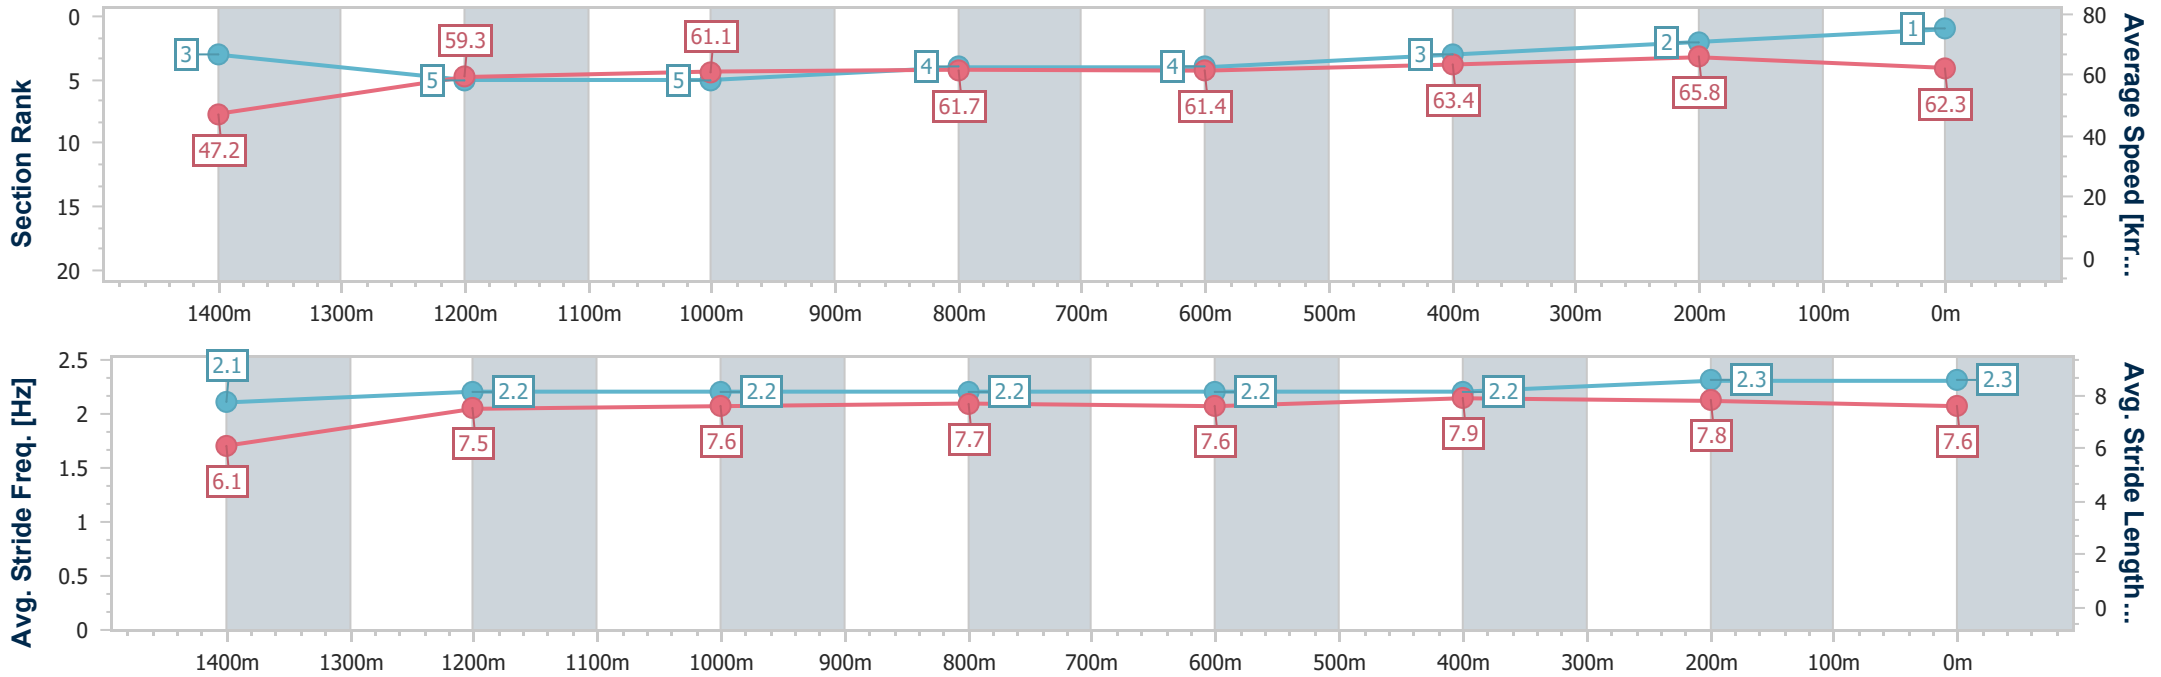

AUCKLAND
THOROUGHBRED
RACING
SINCE 1874

Pukekohe Park NZ Professional

Race 6: ELLERSLIE EVENTS 1600 - 1600m

25 November 2023 - 14:52

Track Rating: Soft 5, Weather: Fine, Rail Position: +3m

PUKEKOHE
PARK

Section	Overall	1400m	1200m	1000m	800m	600m	400m	200m
Section Times	1:36.51 [1] (0:15.28)	1:21.23 [3] (0:12.11)	1:09.12 [5] (0:11.77)	0:57.35 [5] (0:11.70)	0:45.65 [4] (0:11.74)	0:33.91 [4] (0:11.42)	0:22.49 [3] (0:10.95)	0:11.54 [2] (0:11.54)
Average Speed [km/h]	47.2	59.3	61.1	61.7	61.4	63.4	65.8	62.3
Top Speed [km/h]	60.5	60.1	63.1	62.8	63.2	66.9	67.4	64.4
Avg. Dist. to Rail [m]	4.7	0.5	0.8	0.5	0.5	1.2	1.1	0.3
Avg. Stride Freq. [Hz]	2.1	2.2	2.2	2.2	2.2	2.2	2.3	2.3
Avg. Stride Length [m]	6.1	7.5	7.6	7.7	7.6	7.9	7.8	7.6