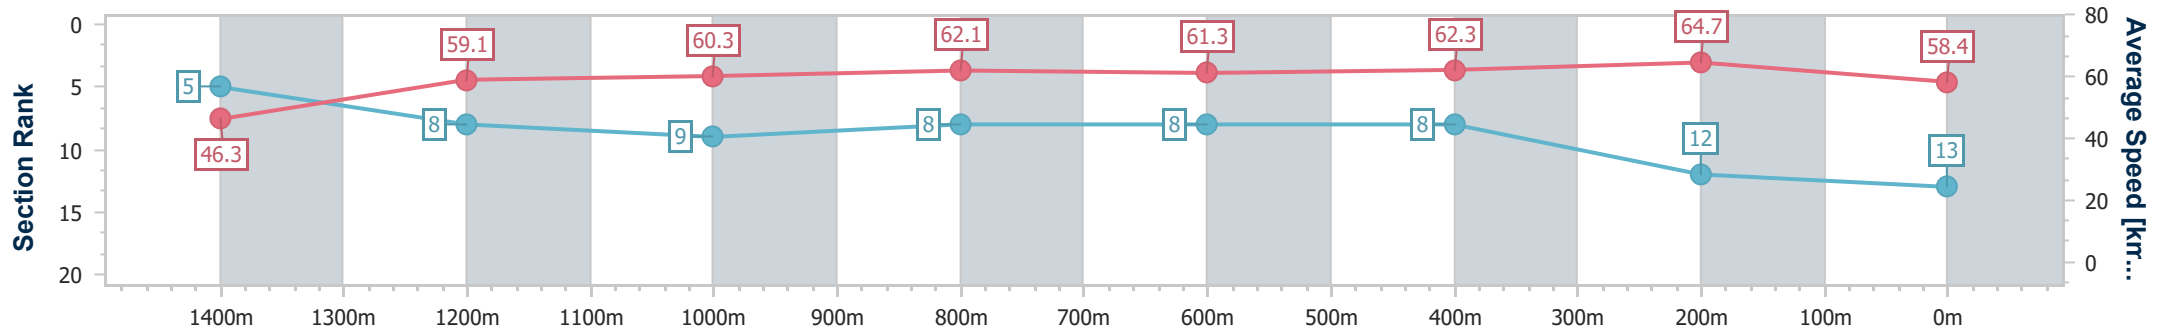

- [] Ranking at each section and finish
- .-.- No data available at this section
- NA No data available

Horse/Jockey Name	Lady Maroal
Final Rank	13
Fastest Section Time (Section)	0:11.16 (400m)
Top Speed [km/h] (Section)	66.3 (400m)
Race State	Finished

AUCKLAND
THOROUGHBRED
RACING
SINCE 1874

Pukekohe Park NZ Professional

Race 6: ELLERSLIE EVENTS 1600 - 1600m

25 November 2023 - 14:52

Track Rating: Soft 5, Weather: Fine, Rail Position: +3m

PUKEKOHE
PARK

Section	Overall	1400m	1200m	1000m	800m	600m	400m	200m
Section Times	1:37.87 [13] (0:15.51)	1:22.36 [5] (0:12.20)	1:10.16 [8] (0:11.97)	0:58.19 [9] (0:11.58)	0:46.61 [8] (0:11.69)	0:34.92 [8] (0:11.46)	0:23.46 [8] (0:11.16)	0:12.30 [12] (0:12.30)
Average Speed [km/h]	46.3	59.1	60.3	62.1	61.3	62.3	64.7	58.4
Top Speed [km/h]	61.1	61.2	62.1	63.7	62.7	64.0	66.3	62.0
Avg. Dist. to Rail [m]	1.5	0.4	0.3	0.4	1.2	1.6	1.6	0.9
Avg. Stride Freq. [Hz]	2.3	2.3	2.3	2.4	2.4	2.4	2.4	2.3
Avg. Stride Length [m]	5.7	7.0	7.2	7.2	7.2	7.3	7.4	6.9

- [] Ranking at each section and finish
- .-.- No data available at this section
- NA No data available

Horse/Jockey Name	Jimmy Dean
Final Rank	14
Fastest Section Time (Section)	0:11.16 (400m)
Top Speed [km/h] (Section)	65.7 (400m)
Race State	Finished