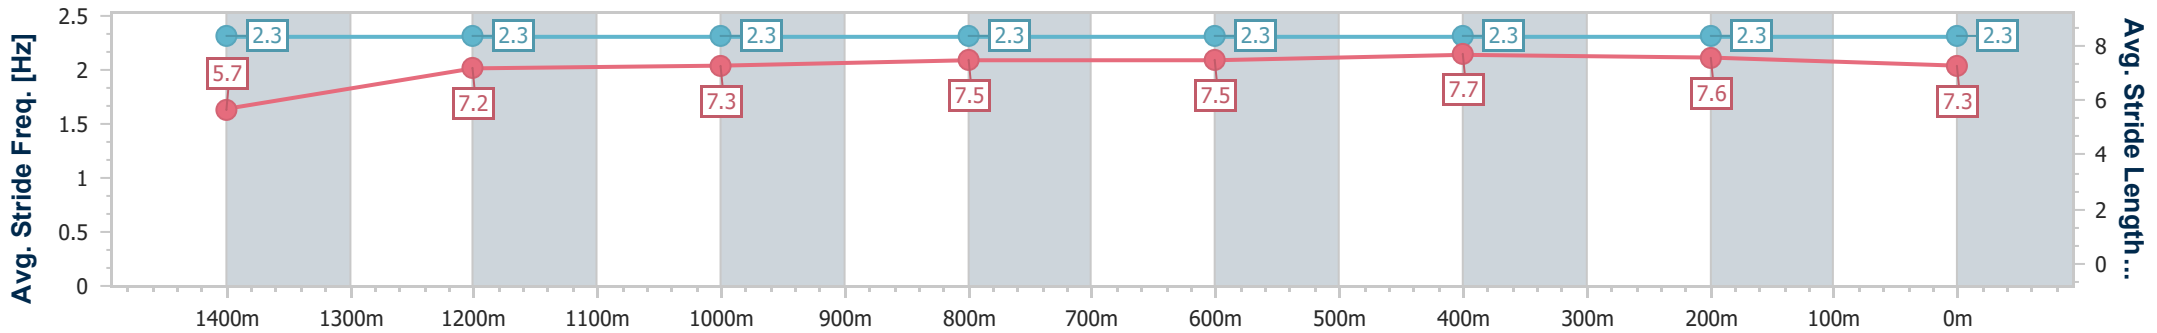

AUCKLAND
THOROUGHBRED
RACING
SINCE 1874

Pukekohe Park NZ Professional

Race 6: ELLERSLIE EVENTS 1600 - 1600m

25 November 2023 - 14:52

Track Rating: Soft 5, Weather: Fine, Rail Position: +3m

PUKEKOHE
PARK

Section	Overall	1400m	1200m	1000m	800m	600m	400m	200m
Section Times	1:37.60 [9] (0:15.35)	1:22.25 [4] (0:12.08)	1:10.17 [6] (0:11.89)	0:58.28 [6] (0:11.81)	0:46.47 [7] (0:11.68)	0:34.79 [7] (0:11.43)	0:23.36 [7] (0:11.24)	0:12.12 [6] (0:12.12)
Average Speed [km/h]	46.8	59.7	60.7	61.3	61.6	63.4	64.2	59.2
Top Speed [km/h]	62.3	61.2	62.8	63.0	63.7	65.9	66.2	61.7
Avg. Dist. to Rail [m]	4.8	1.9	1.5	1.4	0.5	2.2	7.6	8.0
Avg. Stride Freq. [Hz]	2.3	2.3	2.3	2.3	2.3	2.3	2.3	2.3
Avg. Stride Length [m]	5.7	7.2	7.3	7.5	7.5	7.7	7.6	7.3

- [] Ranking at each section and finish
- .-.- No data available at this section
- NA No data available

Horse/Jockey Name	Myla
Final Rank	10
Fastest Section Time (Section)	0:11.30 (400m)
Top Speed [km/h] (Section)	66.4 (400m)
Race State	Finished