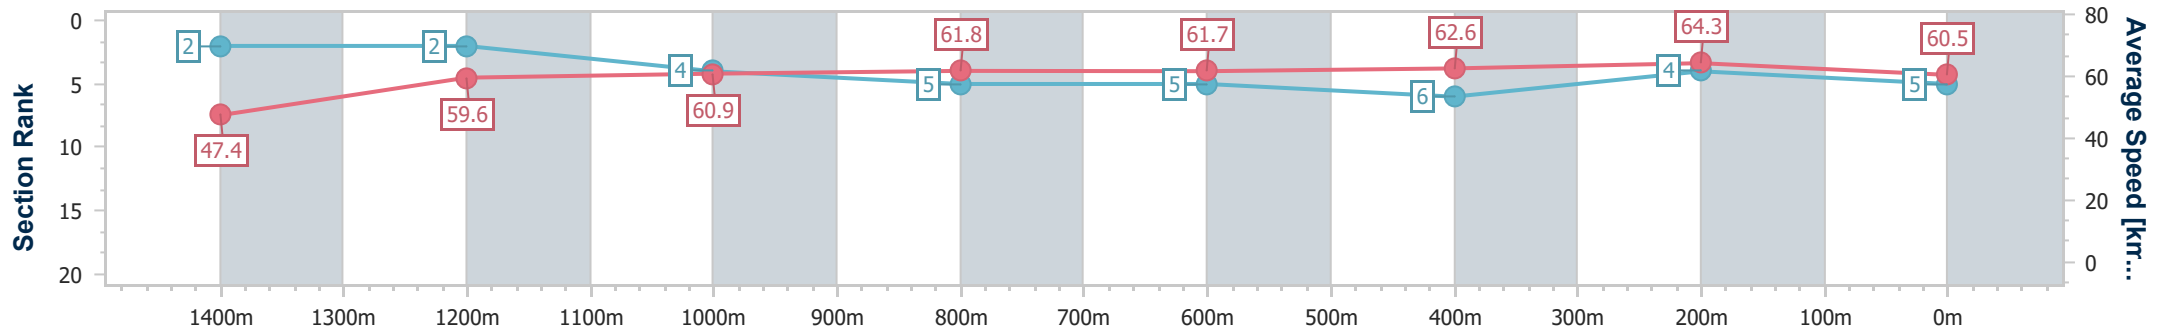

AUCKLAND
THOROUGHBRED
RACING
SINCE 1874

Pukekohe Park NZ Professional

Race 6: ELLERSLIE EVENTS 1600 - 1600m

25 November 2023 - 14:52

Track Rating: Soft 5, Weather: Fine, Rail Position: +3m

PUKEKOHE
PARK

Section	Overall	1400m	1200m	1000m	800m	600m	400m	200m
Section Times	1:37.28 [5] (0:15.15)	1:22.13 [2] (0:12.10)	1:10.03 [2] (0:11.81)	0:58.22 [4] (0:11.84)	0:46.38 [5] (0:11.77)	0:34.61 [5] (0:11.55)	0:23.06 [6] (0:11.20)	0:11.86 [4] (0:11.86)
Average Speed [km/h]	47.4	59.6	60.9	61.8	61.7	62.6	64.3	60.5
Top Speed [km/h]	62.8	61.5	63.0	63.0	62.3	65.1	66.4	63.0
Avg. Dist. to Rail [m]	7.4	2.3	2.5	2.7	1.0	2.4	5.3	4.4
Avg. Stride Freq. [Hz]	2.3	2.4	2.4	2.4	2.4	2.4	2.4	2.3
Avg. Stride Length [m]	5.8	7.0	7.1	7.3	7.3	7.4	7.4	7.3