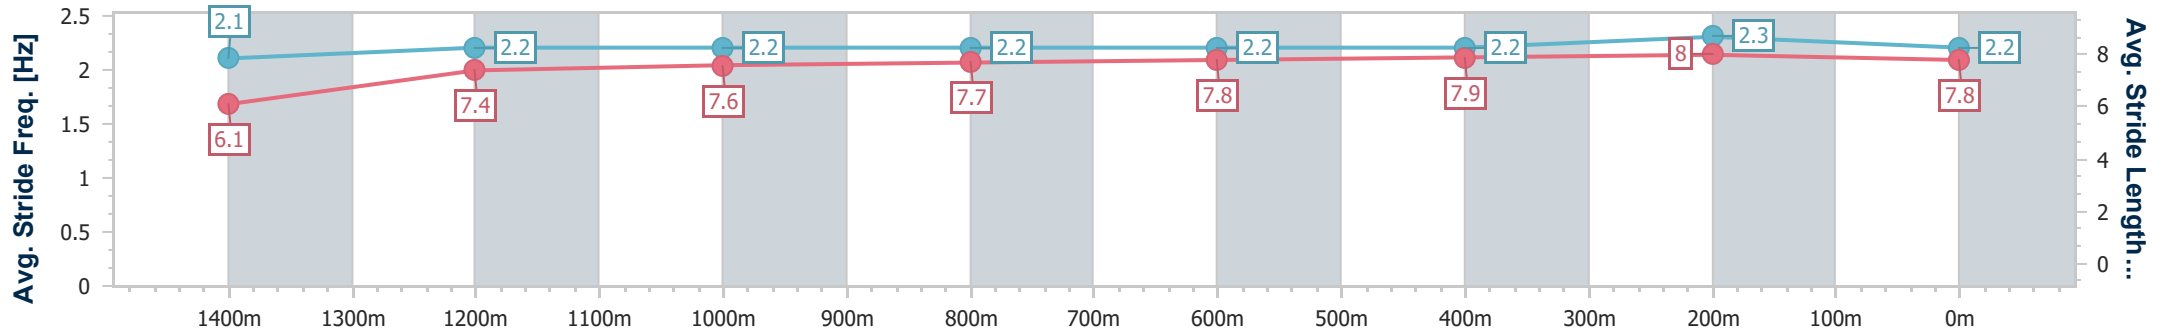

AUCKLAND
THOROUGHBRED
RACING
SINCE 1874

Pukekohe Park NZ Professional

Race 6: ELLERSLIE EVENTS 1600 - 1600m

25 November 2023 - 14:52

Track Rating: Soft 5, Weather: Fine, Rail Position: +3m

PUKEKOHE
PARK

Section	Overall	1400m	1200m	1000m	800m	600m	400m	200m
Section Times	1:37.09 [4] (0:15.74)	1:21.35 [10] (0:12.19)	1:09.16 [11] (0:11.88)	0:57.28 [11] (0:11.70)	0:45.58 [11] (0:11.77)	0:33.81 [12] (0:11.41)	0:22.40 [13] (0:10.81)	0:11.59 [7] (0:11.59)
Average Speed [km/h]	45.8	59.1	60.4	62.1	62.0	63.4	66.6	62.2
Top Speed [km/h]	60.9	60.2	61.7	63.4	63.6	65.5	68.1	64.8
Avg. Dist. to Rail [m]	4.4	0.8	0.4	1.4	1.8	2.9	9.3	9.2
Avg. Stride Freq. [Hz]	2.1	2.2	2.2	2.2	2.2	2.2	2.3	2.2
Avg. Stride Length [m]	6.1	7.4	7.6	7.7	7.8	7.9	8.0	7.8