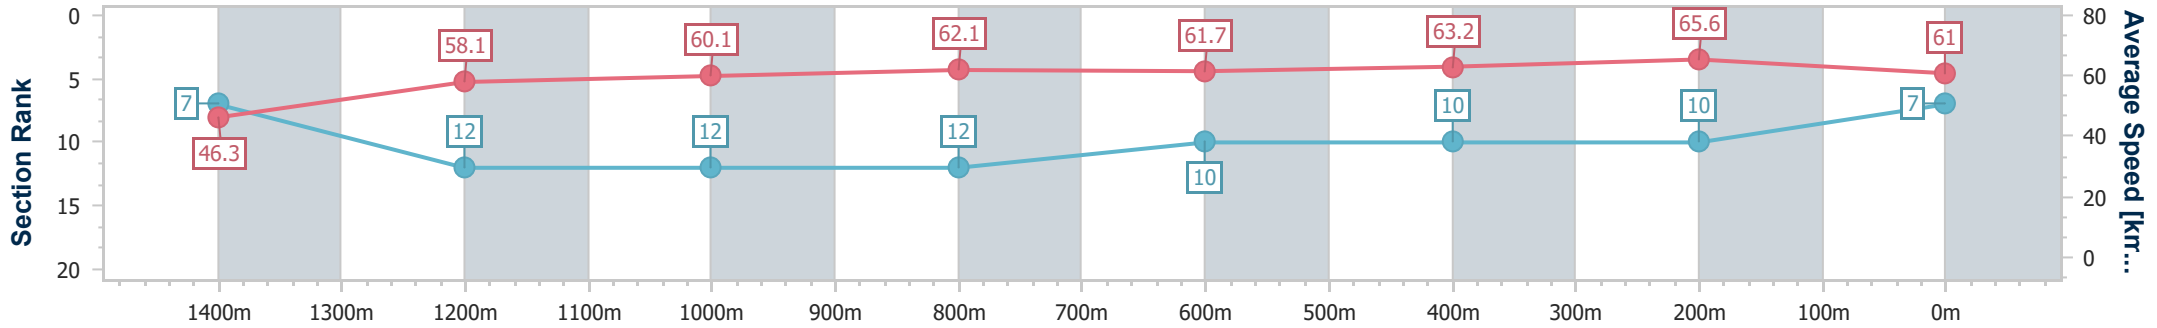

AUCKLAND
THOROUGHBRED
RACING
SINCE 1874

Pukekohe Park NZ Professional

Race 6: ELLERSLIE EVENTS 1600 - 1600m

25 November 2023 - 14:52

Track Rating: Soft 5, Weather: Fine, Rail Position: +3m

PUKEKOHE
PARK

Section	Overall	1400m	1200m	1000m	800m	600m	400m	200m
Section Times	1:37.36 [7] (0:15.57)	1:21.79 [7] (0:12.37)	1:09.42 [12] (0:11.98)	0:57.44 [12] (0:11.64)	0:45.80 [12] (0:11.68)	0:34.12 [10] (0:11.35)	0:22.77 [10] (0:10.96)	0:11.81 [10] (0:11.81)
Average Speed [km/h]	46.3	58.1	60.1	62.1	61.7	63.2	65.6	61.0
Top Speed [km/h]	61.2	59.8	61.9	63.8	63.1	64.9	68.3	63.3
Avg. Dist. to Rail [m]	1.9	0.5	1.0	1.2	0.8	1.0	1.4	0.3
Avg. Stride Freq. [Hz]	2.2	2.3	2.3	2.3	2.3	2.3	2.4	2.3
Avg. Stride Length [m]	5.9	7.0	7.3	7.4	7.6	7.6	7.4	7.2