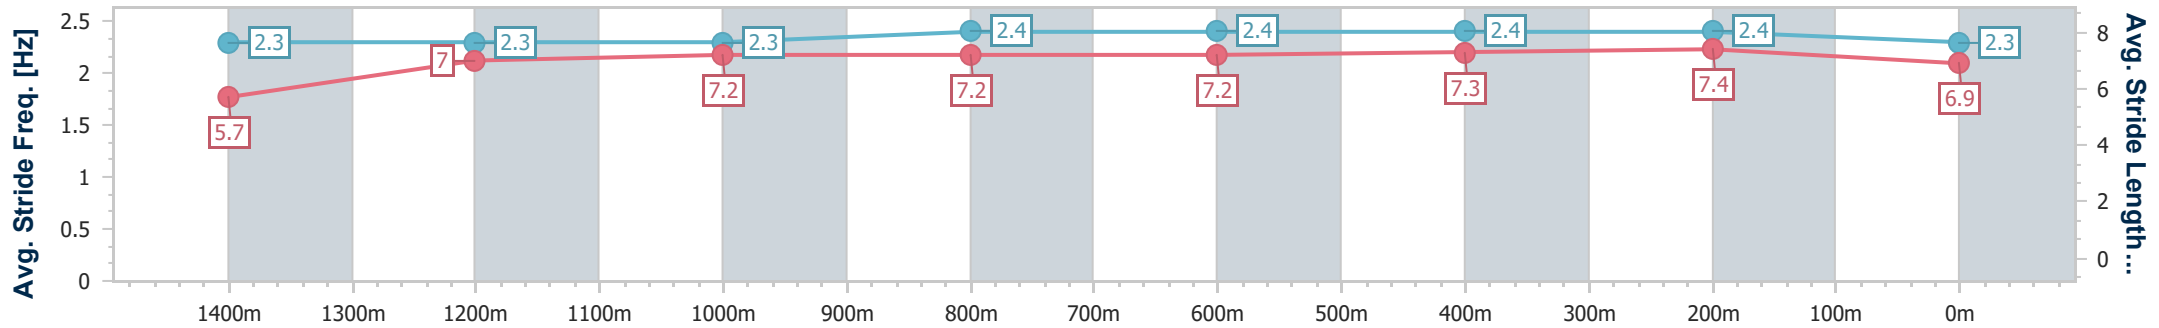

- [] Ranking at each section and finish
- .-.- No data available at this section
- NA No data available

Horse/Jockey Name	Lady Maroal
Final Rank	13
Fastest Section Time (Section)	0:11.16 (400m)
Top Speed [km/h] (Section)	66.3 (400m)
Race State	Finished

AUCKLAND
THOROUGHBRED
RACING
SINCE 1874

Pukekohe Park NZ Professional

Race 6: ELLERSLIE EVENTS 1600 - 1600m

25 November 2023 - 14:52

Track Rating: Soft 5, Weather: Fine, Rail Position: +3m

PUKEKOHE
PARK

Section	Overall	1400m	1200m	1000m	800m	600m	400m	200m
Section Times	1:37.87 [13] (0:15.51)	1:22.36 [5] (0:12.20)	1:10.16 [8] (0:11.97)	0:58.19 [9] (0:11.58)	0:46.61 [8] (0:11.69)	0:34.92 [8] (0:11.46)	0:23.46 [8] (0:11.16)	0:12.30 [12] (0:12.30)
Average Speed [km/h]	46.3	59.1	60.3	62.1	61.3	62.3	64.7	58.4
Top Speed [km/h]	61.1	61.2	62.1	63.7	62.7	64.0	66.3	62.0
Avg. Dist. to Rail [m]	1.5	0.4	0.3	0.4	1.2	1.6	1.6	0.9
Avg. Stride Freq. [Hz]	2.3	2.3	2.3	2.4	2.4	2.4	2.4	2.3
Avg. Stride Length [m]	5.7	7.0	7.2	7.2	7.2	7.3	7.4	6.9

- [] Ranking at each section and finish
- .-.- No data available at this section
- NA No data available

Horse/Jockey Name	Jimmy Dean
Final Rank	14
Fastest Section Time (Section)	0:11.16 (400m)
Top Speed [km/h] (Section)	65.7 (400m)
Race State	Finished