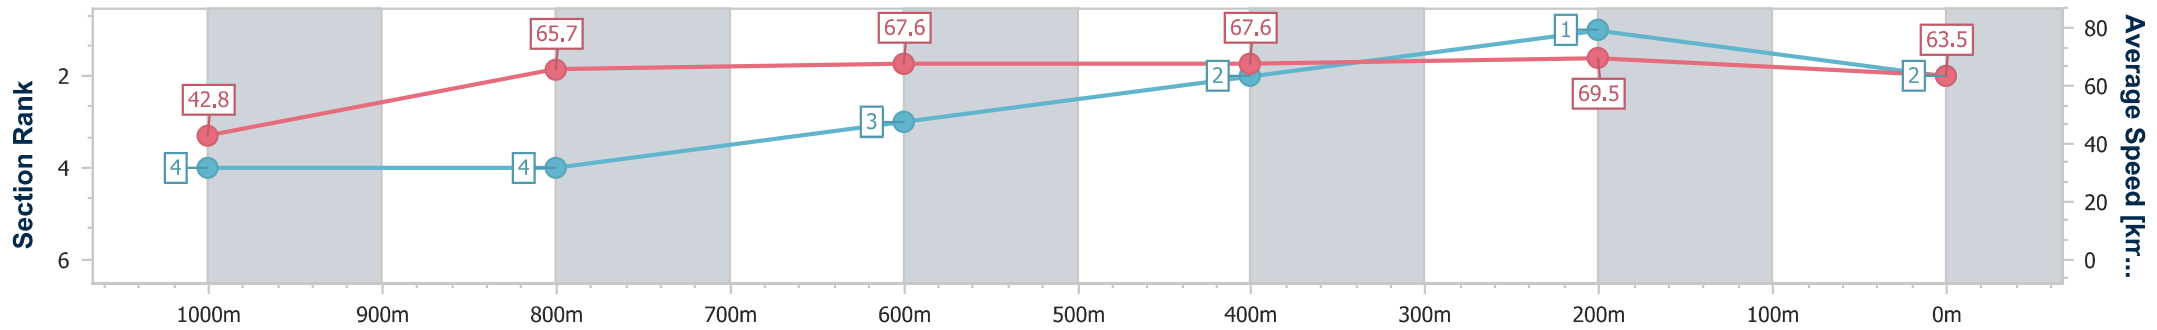

AUCKLAND  
THOROUGHBRED  
RACING

Pukekohe Park NZ Professional

Race 5: HAUNUI FARM COUNTIES BOWL - 1100m

25 November 2023 - 14:15

Track Rating: Soft 5, Weather: Fine, Rail Position: +3m

PUKEKOHE  
PARK

Section	Overall	1000m	800m	600m	400m	200m
Section Times	1:02.44 [2] (0:08.48)	0:53.96 [4] (0:11.10)	0:42.86 [4] (0:10.54)	0:32.32 [3] (0:10.60)	0:21.72 [2] (0:10.35)	0:11.37 [1] (0:11.37)
Average Speed [km/h]	42.8	65.7	67.6	67.6	69.5	63.5
Top Speed [km/h]	65.3	67.5	70.1	70.3	71.3	68.3
Avg. Dist. to Rail [m]	13.4	2.8	2.0	1.0	2.1	1.2
Avg. Stride Freq. [Hz]	2.4	2.5	2.5	2.5	2.5	2.4
Avg. Stride Length [m]	5.0	7.3	7.4	7.5	7.6	7.2