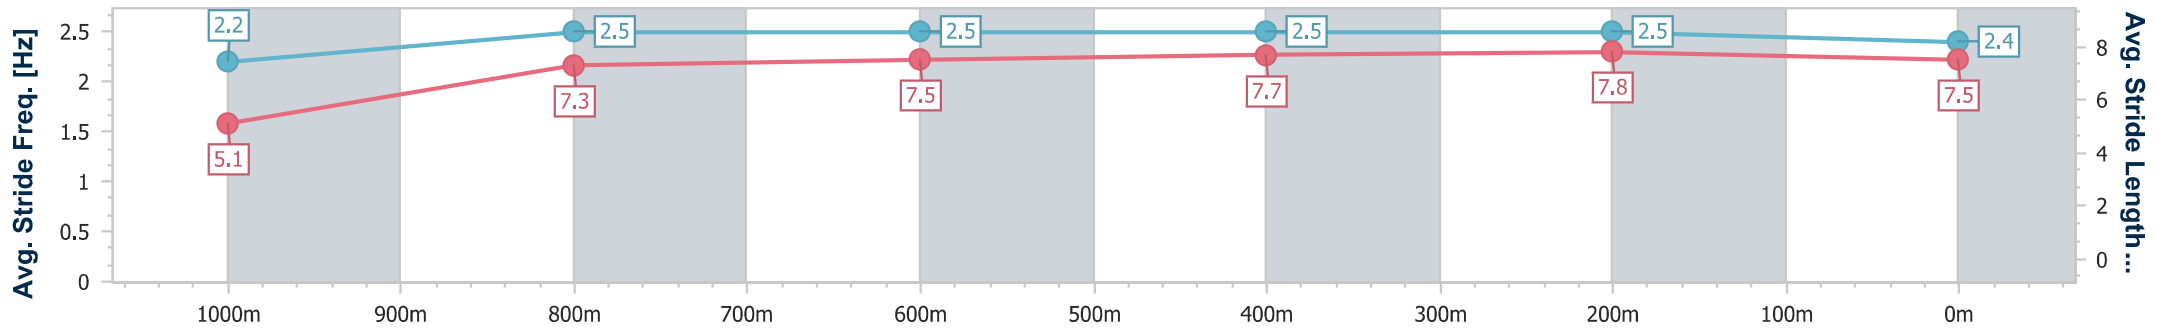

AUCKLAND  
THOROUGHBRED  
RACING

Pukekohe Park NZ Professional

Race 5: HAUNUI FARM COUNTIES BOWL - 1100m

25 November 2023 - 14:15

Track Rating: Soft 5, Weather: Fine, Rail Position: +3m

PUKEKOHE  
PARK

Section	Overall	1000m	800m	600m	400m	200m
Section Times	1:02.68 [3] (0:08.56)	0:54.12 [5] (0:11.06)	0:43.06 [5] (0:10.80)	0:32.26 [5] (0:10.69)	0:21.57 [5] (0:10.38)	0:11.19 [5] (0:11.19)
Average Speed [km/h]	42.2	64.7	66.8	68.2	69.6	64.4
Top Speed [km/h]	63.1	66.1	68.0	70.0	70.8	67.3
Avg. Dist. to Rail [m]	7.8	1.2	0.8	3.4	3.1	1.1
Avg. Stride Freq. [Hz]	2.2	2.5	2.5	2.5	2.5	2.4
Avg. Stride Length [m]	5.1	7.3	7.5	7.7	7.8	7.5