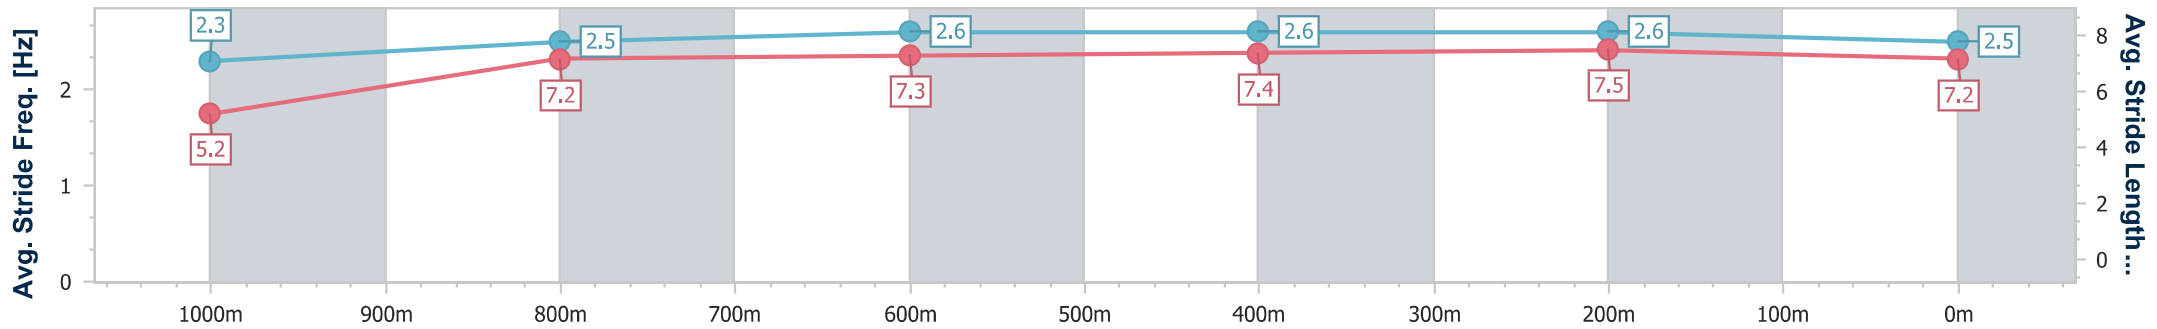

Race 5: HAUNUI FARM COUNTIES BOWL - 1100m

25 November 2023 - 14:15

Track Rating: Soft 5, Weather: Fine, Rail Position: +3m

PUKEKOHE  
PARK

Section	Overall	1000m	800m	600m	400m	200m
Section Times	1:02.33 [1] (0:08.42)	0:53.91 [3] (0:11.14)	0:42.77 [3] (0:10.75)	0:32.02 [4] (0:10.70)	0:21.32 [4] (0:10.30)	0:11.02 [4]
Average Speed [km/h]	42.8	65.1	67.2	68.3	69.9	65.2
Top Speed [km/h]	64.6	66.4	69.3	70.0	72.0	67.8
Avg. Dist. to Rail [m]	11.4	0.8	0.9	4.0	3.9	3.7
Avg. Stride Freq. [Hz]	2.3	2.5	2.6	2.6	2.6	2.5
Avg. Stride Length [m]	5.2	7.2	7.3	7.4	7.5	7.2