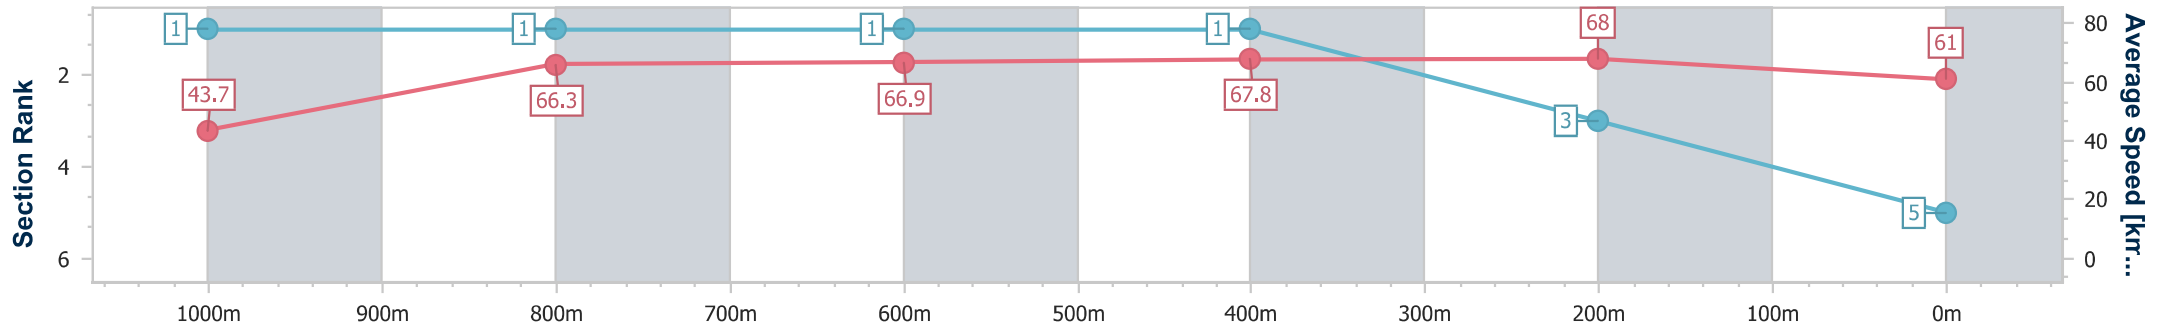

- [ ] Ranking at each section and finish
- .-.-.- No data available at this section
- NA No data available

Horse/Jockey Name	Johny Johny
Final Rank	5
Fastest Section Time (Section)	0:08.27 (Overall)
Top Speed [km/h] (Section)	70.4 (400m)
Race State	Finished

Section	Overall	1000m	800m	600m	400m	200m
Section Times	1:03.07 [5] (0:08.27)	0:54.80 [1] (0:10.83)	0:43.97 [1] (0:10.87)	0:33.10 [1] (0:10.74)	0:22.36 [1] (0:10.57)	0:11.79 [3] (0:11.79)
Average Speed [km/h]	43.7	66.3	66.9	67.8	68.0	61.0
Top Speed [km/h]	64.8	66.8	68.2	70.1	70.4	66.1
Avg. Dist. to Rail [m]	7.2	0.7	1.9	3.0	3.8	3.2
Avg. Stride Freq. [Hz]	2.5	2.7	2.7	2.7	2.7	2.5
Avg. Stride Length [m]	4.9	6.8	6.8	7.0	7.0	6.8

- [ ] Ranking at each section and finish
- .-.-.- No data available at this section
- NA No data available

Horse/Jockey Name	Swerve
Final Rank	6
Fastest Section Time (Section)	0:08.71 (Overall)
Top Speed [km/h] (Section)	69.8 (800m)
Race State	Finished