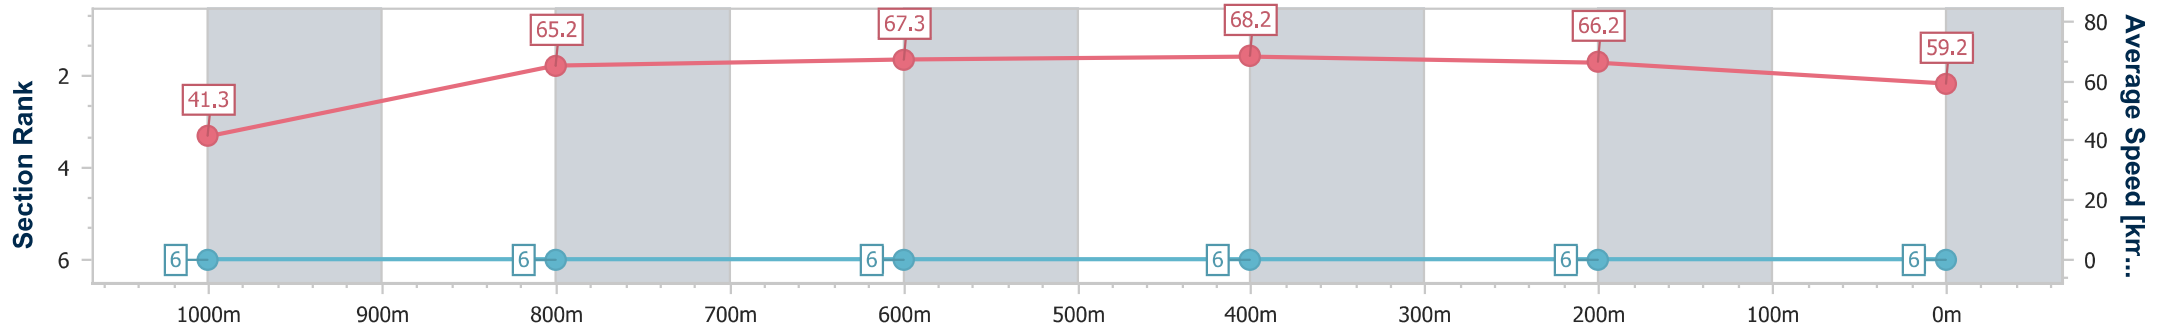

- [ ] Ranking at each section and finish
- .-.-.- No data available at this section
- NA No data available

Horse/Jockey Name	Swerve
Final Rank	6
Fastest Section Time (Section)	0:08.71 (Overall)
Top Speed [km/h] (Section)	69.8 (800m)
Race State	Finished

AUCKLAND  
THOROUGHBRED  
RACING

Pukekohe Park NZ Professional

Race 5: HAUNUI FARM COUNTIES BOWL - 1100m

25 November 2023 - 14:15

Track Rating: Soft 5, Weather: Fine, Rail Position: +3m

PUKEKOHE  
PARK

Section	Overall	1000m	800m	600m	400m	200m
Section Times	1:04.30 [6] (0:08.71)	0:55.59 [6] (0:11.02)	0:44.57 [6] (0:10.83)	0:33.74 [6] (0:10.73)	0:23.01 [6] (0:10.84)	0:12.17 [6] (0:12.17)
Average Speed [km/h]	41.3	65.2	67.3	68.2	66.2	59.2
Top Speed [km/h]	63.2	67.9	69.8	68.9	68.9	62.9
Avg. Dist. to Rail [m]	5.2	0.5	1.9	4.3	5.4	3.7
Avg. Stride Freq. [Hz]	2.2	2.5	2.5	2.6	2.4	2.3
Avg. Stride Length [m]	5.2	7.3	7.4	7.4	7.6	7.1

- [ ] Ranking at each section and finish
- :--:- No data available at this section
- NA No data available