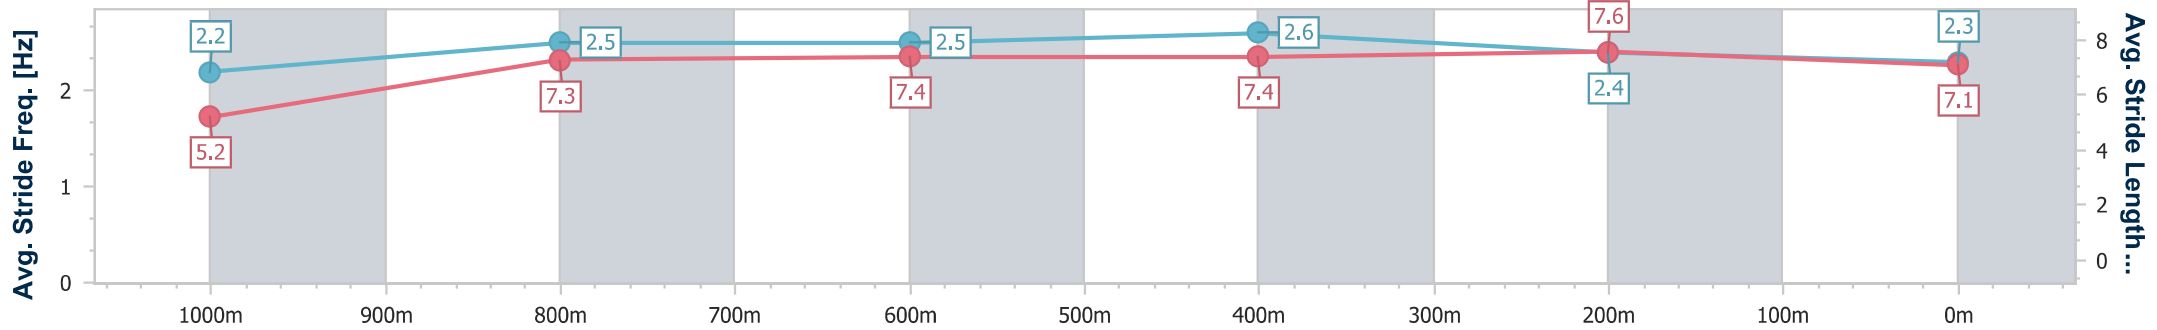

- [ ] Ranking at each section and finish
- .-.-.- No data available at this section
- NA No data available

Horse/Jockey Name	Swerve
Final Rank	6
Fastest Section Time (Section)	0:08.71 (Overall)
Top Speed [km/h] (Section)	69.8 (800m)
Race State	Finished

AUCKLAND  
THOROUGHBRED  
RACING

Pukekohe Park NZ Professional

Race 5: HAUNUI FARM COUNTIES BOWL - 1100m

25 November 2023 - 14:15

Track Rating: Soft 5, Weather: Fine, Rail Position: +3m

PUKEKOHE  
PARK

Section	Overall	1000m	800m	600m	400m	200m
Section Times	1:04.30 [6] (0:08.71)	0:55.59 [6] (0:11.02)	0:44.57 [6] (0:10.83)	0:33.74 [6] (0:10.73)	0:23.01 [6] (0:10.84)	0:12.17 [6] (0:12.17)
Average Speed [km/h]	41.3	65.2	67.3	68.2	66.2	59.2
Top Speed [km/h]	63.2	67.9	69.8	68.9	68.9	62.9
Avg. Dist. to Rail [m]	5.2	0.5	1.9	4.3	5.4	3.7
Avg. Stride Freq. [Hz]	2.2	2.5	2.5	2.6	2.4	2.3
Avg. Stride Length [m]	5.2	7.3	7.4	7.4	7.6	7.1

- [ ] Ranking at each section and finish
- :--:- No data available at this section
- NA No data available