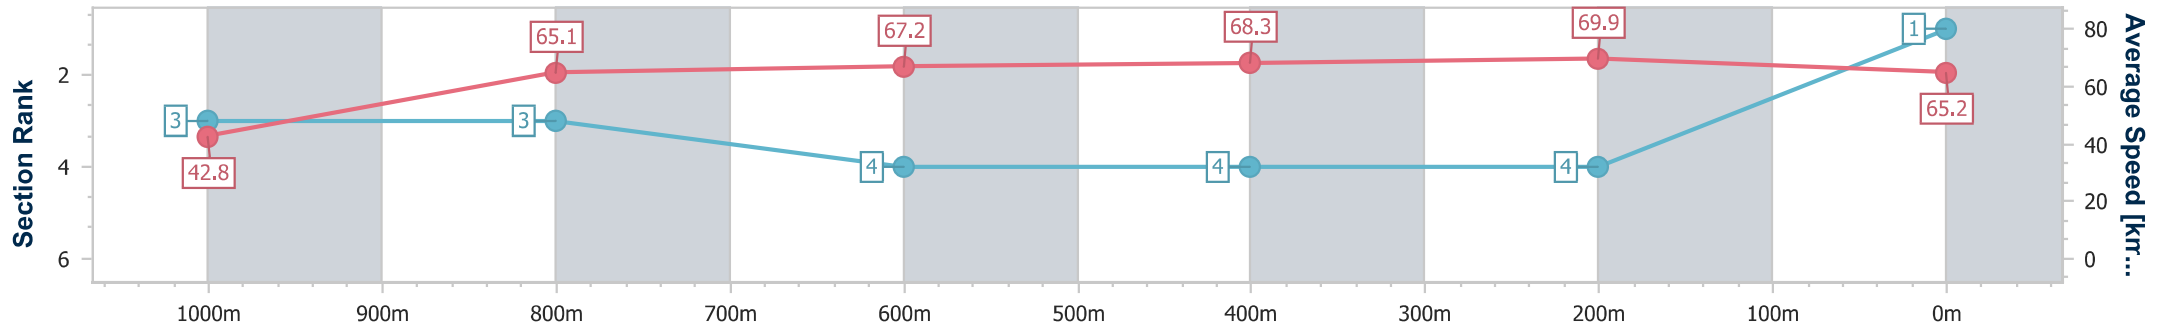

- [ ] Ranking at each section and finish
- :--:- No data available at this section
- NA No data available

Horse/Jockey Name	Babylon Berlin
Final Rank	2
Fastest Section Time (Section)	0:08.48 (Overall)
Top Speed [km/h] (Section)	71.3 (400m)
Race State	Finished