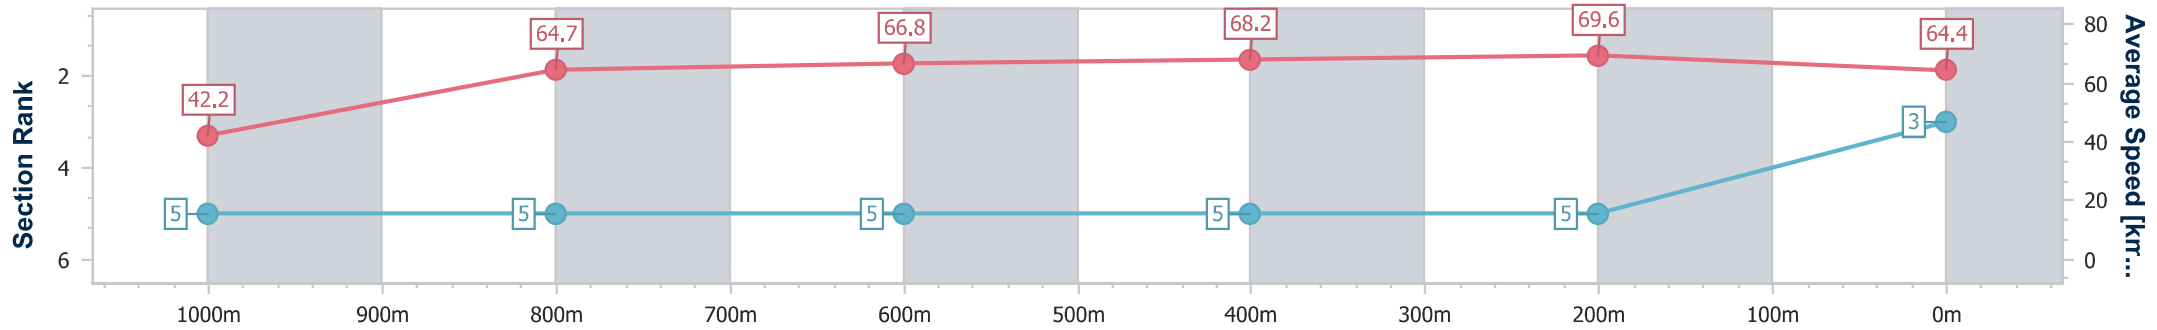

AUCKLAND  
THOROUGHBRED  
RACING

Pukekohe Park NZ Professional

Race 5: HAUNUI FARM COUNTIES BOWL - 1100m

25 November 2023 - 14:15

Track Rating: Soft 5, Weather: Fine, Rail Position: +3m

PUKEKOHE  
PARK

Section	Overall	1000m	800m	600m	400m	200m
Section Times	1:02.68 [3] (0:08.56)	0:54.12 [5] (0:11.06)	0:43.06 [5] (0:10.80)	0:32.26 [5] (0:10.69)	0:21.57 [5] (0:10.38)	0:11.19 [5] (0:11.19)
Average Speed [km/h]	42.2	64.7	66.8	68.2	69.6	64.4
Top Speed [km/h]	63.1	66.1	68.0	70.0	70.8	67.3
Avg. Dist. to Rail [m]	7.8	1.2	0.8	3.4	3.1	1.1
Avg. Stride Freq. [Hz]	2.2	2.5	2.5	2.5	2.5	2.4
Avg. Stride Length [m]	5.1	7.3	7.5	7.7	7.8	7.5