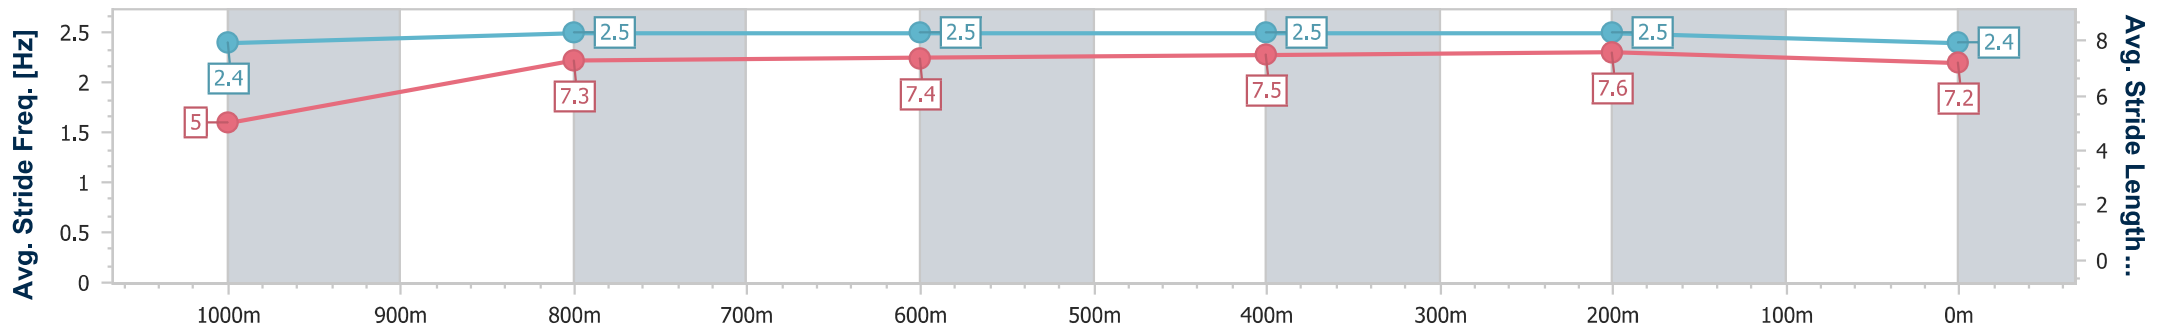

AUCKLAND  
THOROUGHBRED  
RACING

Pukekohe Park NZ Professional

Race 5: HAUNUI FARM COUNTIES BOWL - 1100m

25 November 2023 - 14:15

Track Rating: Soft 5, Weather: Fine, Rail Position: +3m

PUKEKOHE  
PARK

Section	Overall	1000m	800m	600m	400m	200m
Section Times	1:02.44 [2] (0:08.48)	0:53.96 [4] (0:11.10)	0:42.86 [4] (0:10.54)	0:32.32 [3] (0:10.60)	0:21.72 [2] (0:10.35)	0:11.37 [1] (0:11.37)
Average Speed [km/h]	42.8	65.7	67.6	67.6	69.5	63.5
Top Speed [km/h]	65.3	67.5	70.1	70.3	71.3	68.3
Avg. Dist. to Rail [m]	13.4	2.8	2.0	1.0	2.1	1.2
Avg. Stride Freq. [Hz]	2.4	2.5	2.5	2.5	2.5	2.4
Avg. Stride Length [m]	5.0	7.3	7.4	7.5	7.6	7.2