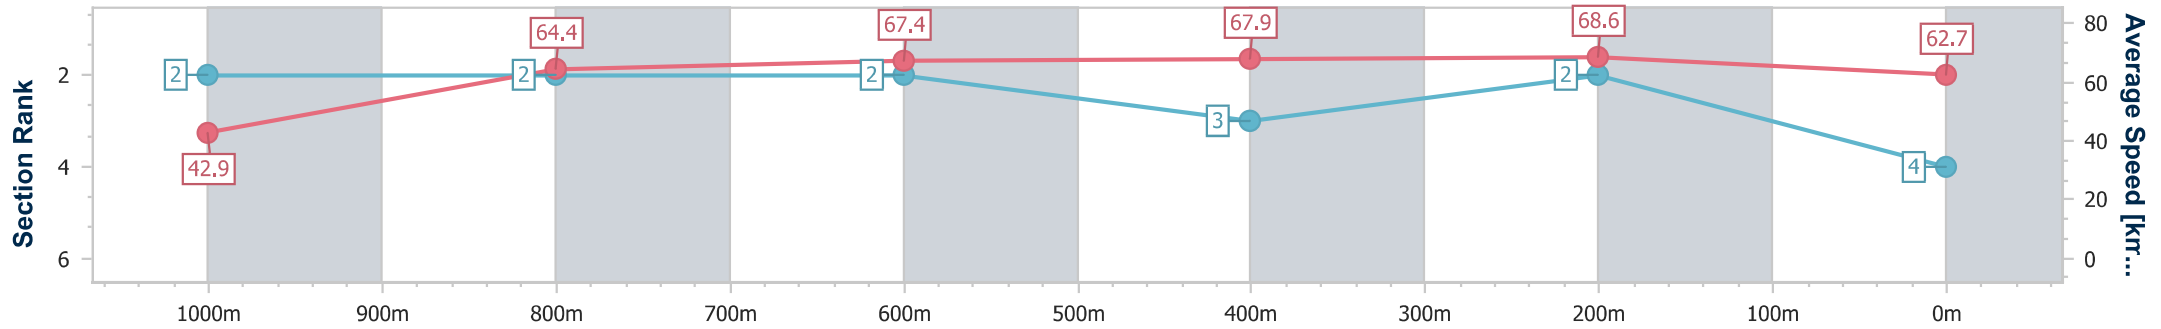

Section	Overall	1000m	800m	600m	400m	200m
Section Times	1:02.71 [4] (0:08.40)	0:54.31 [2] (0:11.02)	0:43.29 [2] (0:10.67)	0:32.62 [2] (0:10.65)	0:21.97 [3] (0:10.48)	0:11.49 [2] (0:11.49)
Average Speed [km/h]	42.9	64.4	67.4	67.9	68.6	62.7
Top Speed [km/h]	62.1	65.6	68.7	69.7	70.7	65.3
Avg. Dist. to Rail [m]	3.9	2.4	0.9	1.6	1.7	2.0
Avg. Stride Freq. [Hz]	2.3	2.5	2.6	2.6	2.6	2.5
Avg. Stride Length [m]	5.2	7.1	7.3	7.2	7.3	7.0