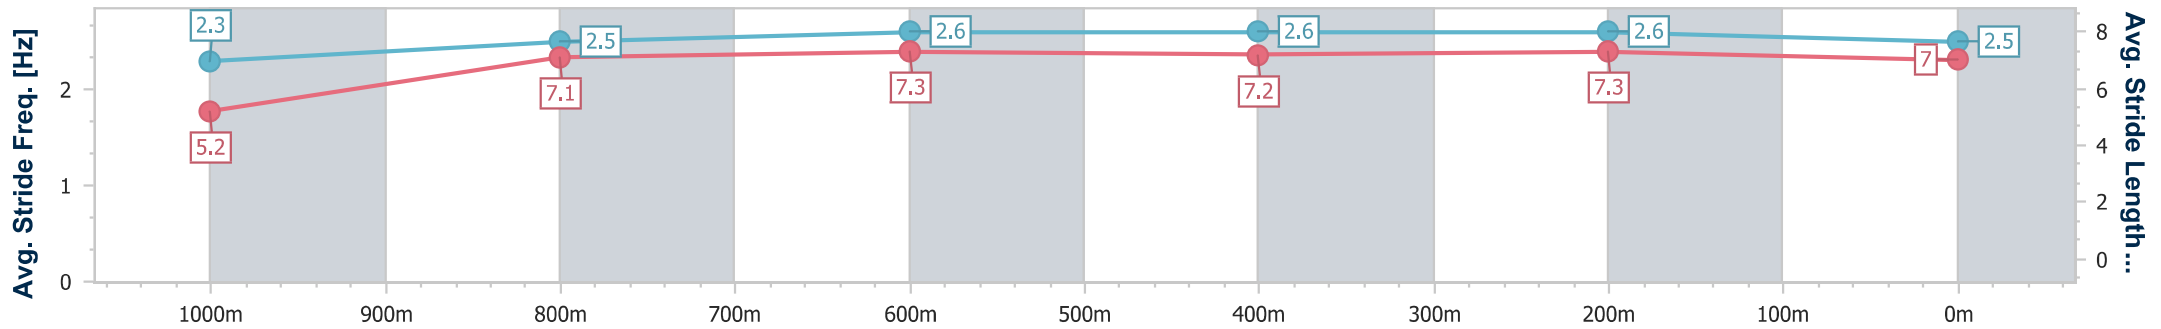

Section	Overall	1000m	800m	600m	400m	200m
Section Times	1:02.71 [4] (0:08.40)	0:54.31 [2] (0:11.02)	0:43.29 [2] (0:10.67)	0:32.62 [2] (0:10.65)	0:21.97 [3] (0:10.48)	0:11.49 [2] (0:11.49)
Average Speed [km/h]	42.9	64.4	67.4	67.9	68.6	62.7
Top Speed [km/h]	62.1	65.6	68.7	69.7	70.7	65.3
Avg. Dist. to Rail [m]	3.9	2.4	0.9	1.6	1.7	2.0
Avg. Stride Freq. [Hz]	2.3	2.5	2.6	2.6	2.6	2.5
Avg. Stride Length [m]	5.2	7.1	7.3	7.2	7.3	7.0