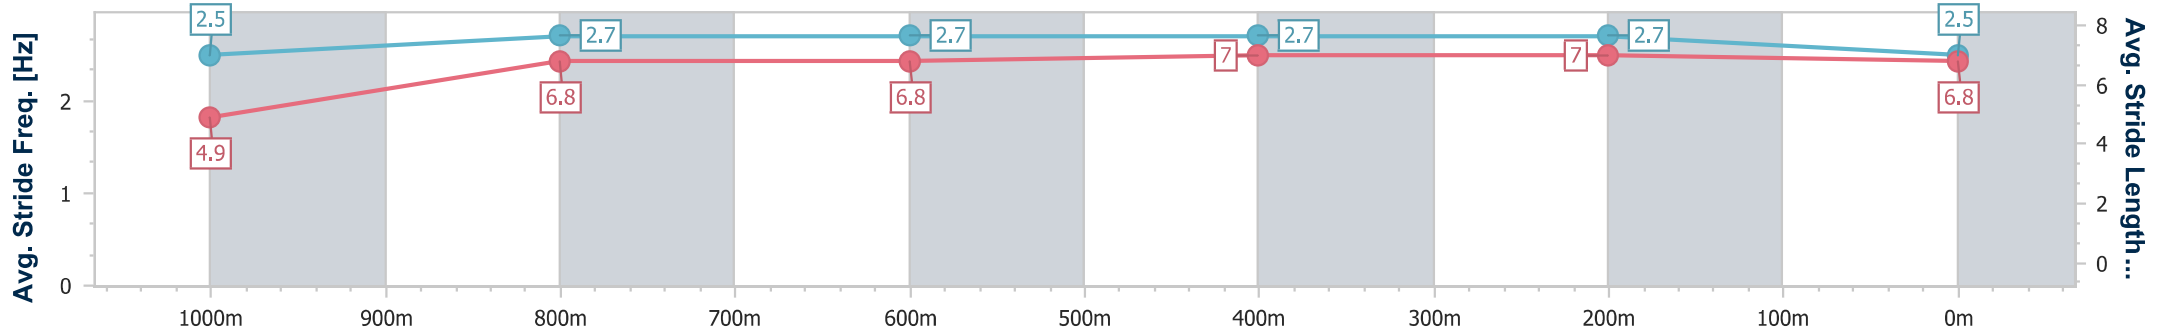

Section	Overall	1000m	800m	600m	400m	200m
Section Times	1:03.07 [5] (0:08.27)	0:54.80 [1] (0:10.83)	0:43.97 [1] (0:10.87)	0:33.10 [1] (0:10.74)	0:22.36 [1] (0:10.57)	0:11.79 [3] (0:11.79)
Average Speed [km/h]	43.7	66.3	66.9	67.8	68.0	61.0
Top Speed [km/h]	64.8	66.8	68.2	70.1	70.4	66.1
Avg. Dist. to Rail [m]	7.2	0.7	1.9	3.0	3.8	3.2
Avg. Stride Freq. [Hz]	2.5	2.7	2.7	2.7	2.7	2.5
Avg. Stride Length [m]	4.9	6.8	6.8	7.0	7.0	6.8

- [ ] Ranking at each section and finish
- .-.-.- No data available at this section
- NA No data available

Horse/Jockey Name	Swerve
Final Rank	6
Fastest Section Time (Section)	0:08.71 (Overall)
Top Speed [km/h] (Section)	69.8 (800m)
Race State	Finished