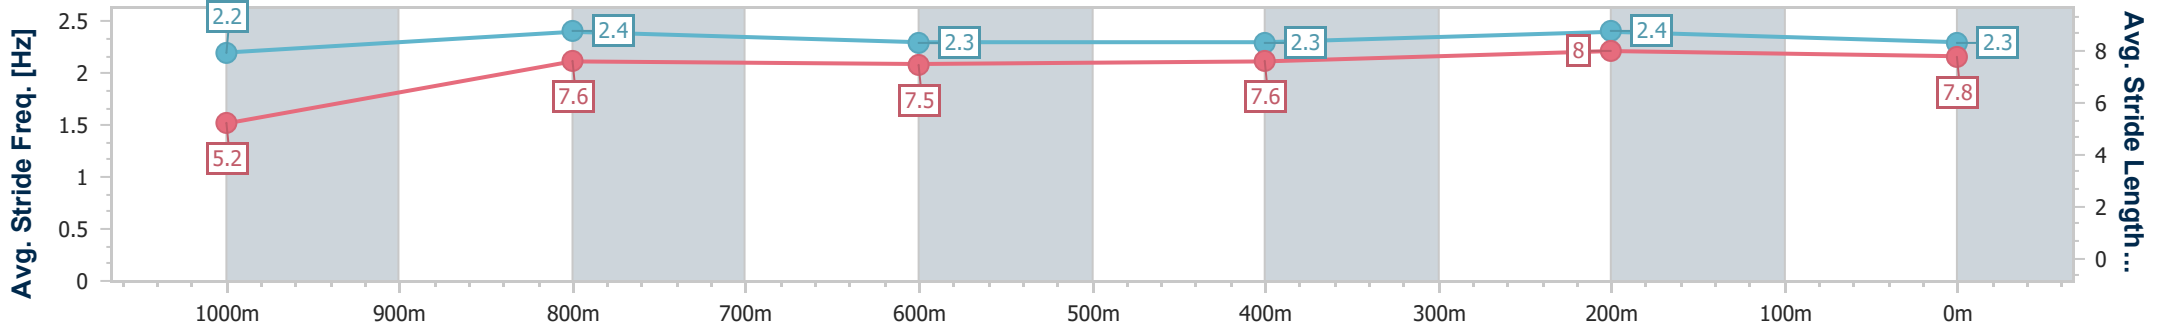

Pukekohe Park NZ Professional

Race 4: COUNTIES CHALLENGE STAKES - 1100m

25 November 2023 - 13:36

Track Rating: Soft 5, Weather: Fine, Rail Position: +3m

PUKEKOHE
PARK

Section	Overall	1000m	800m	600m	400m	200m
Section Times	1:04.44 [1] (0:08.78)	0:55.66 [5] (0:10.70)	0:44.96 [3] (0:11.85)	0:33.11 [3] (0:11.58)	0:21.53 [4] (0:10.44)	0:11.09 [4]
Average Speed [km/h]	41.0	66.0	60.9	62.6	69.0	64.7
Top Speed [km/h]	58.4	68.6	66.5	68.5	70.5	67.2
Avg. Dist. to Rail [m]	2.2	3.3	0.6	1.9	3.9	6.4
Avg. Stride Freq. [Hz]	2.2	2.4	2.3	2.3	2.4	2.3
Avg. Stride Length [m]	5.2	7.6	7.5	7.6	8.0	7.8

- [] Ranking at each section and finish
- .-.- No data available at this section
- NA No data available

Horse/Jockey Name	Bellatrix Star
Final Rank	2
Fastest Section Time (Section)	0:08.76 (Overall)
Top Speed [km/h] (Section)	70.4 (400m)
Race State	Finished