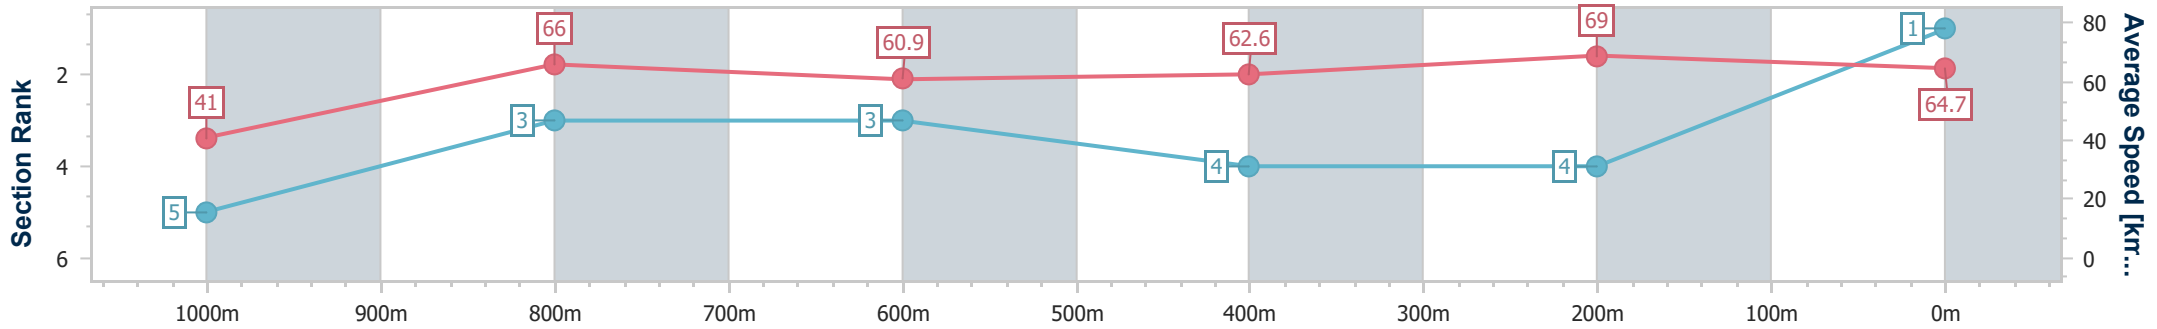

Pukekohe Park NZ Professional

Race 4: COUNTIES CHALLENGE STAKES - 1100m

25 November 2023 - 13:36

Track Rating: Soft 5, Weather: Fine, Rail Position: +3m

PUKEKOHE
PARK

Section	Overall	1000m	800m	600m	400m	200m
Section Times	1:04.44 [1] (0:08.78)	0:55.66 [5] (0:10.70)	0:44.96 [3] (0:11.85)	0:33.11 [3] (0:11.58)	0:21.53 [4] (0:10.44)	0:11.09 [4]
Average Speed [km/h]	41.0	66.0	60.9	62.6	69.0	64.7
Top Speed [km/h]	58.4	68.6	66.5	68.5	70.5	67.2
Avg. Dist. to Rail [m]	2.2	3.3	0.6	1.9	3.9	6.4
Avg. Stride Freq. [Hz]	2.2	2.4	2.3	2.3	2.4	2.3
Avg. Stride Length [m]	5.2	7.6	7.5	7.6	8.0	7.8

- [] Ranking at each section and finish
- .-.- No data available at this section
- NA No data available

Horse/Jockey Name	Bellatrix Star
Final Rank	2
Fastest Section Time (Section)	0:08.76 (Overall)
Top Speed [km/h] (Section)	70.4 (400m)
Race State	Finished