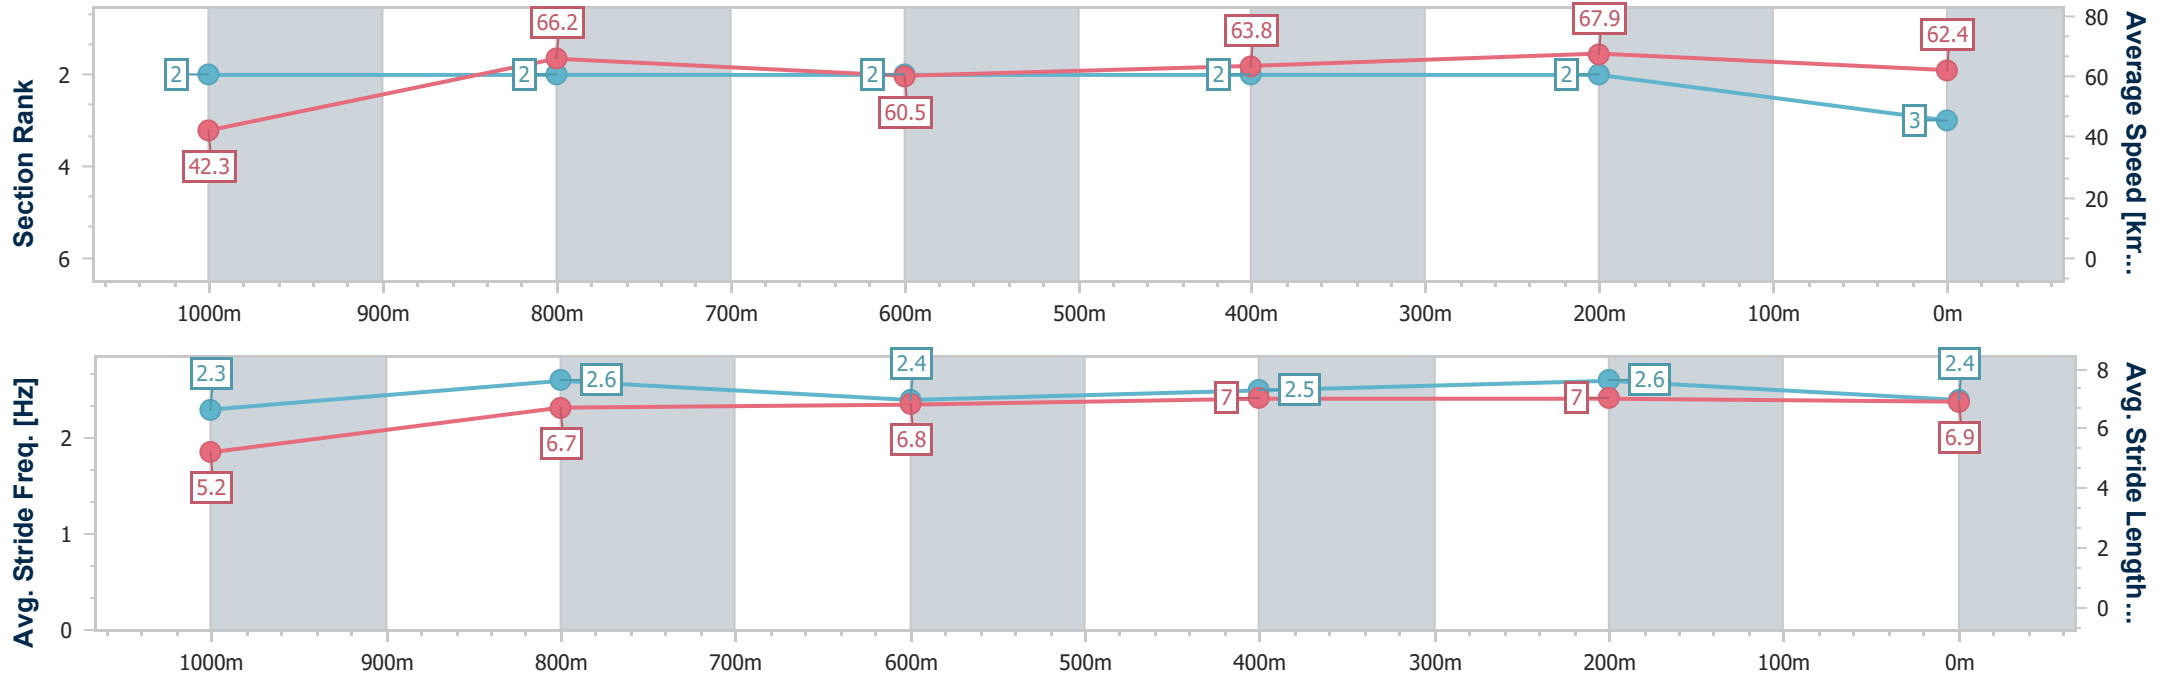

AUCKLAND
THOROUGHBRED
RACING

Pukekohe Park NZ Professional

Race 4: COUNTIES CHALLENGE STAKES - 1100m

25 November 2023 - 13:36

Track Rating: Soft 5, Weather: Fine, Rail Position: +3m

PUKEKOHE
PARK

Section	Overall	1000m	800m	600m	400m	200m
Section Times	1:04.79 [3] (0:08.49)	0:56.30 [2] (0:10.82)	0:45.48 [2] (0:11.93)	0:33.55 [2] (0:11.43)	0:22.12 [2] (0:10.60)	0:11.52 [2] (0:11.52)
Average Speed [km/h]	42.3	66.2	60.5	63.8	67.9	62.4
Top Speed [km/h]	62.2	68.5	64.7	68.3	68.8	66.5
Avg. Dist. to Rail [m]	5.3	1.5	1.1	3.5	5.0	6.0
Avg. Stride Freq. [Hz]	2.3	2.6	2.4	2.5	2.6	2.4
Avg. Stride Length [m]	5.2	6.7	6.8	7.0	7.0	6.9

Horse/Jockey Name	Macaluso
Final Rank	4
Fastest Section Time (Section)	0:08.74 (Overall)
Top Speed [km/h] (Section)	68.8 (400m)
Race State	Finished

AUCKLAND
THOROUGHBRED
RACING
SINCE 1874

Pukekohe Park NZ Professional