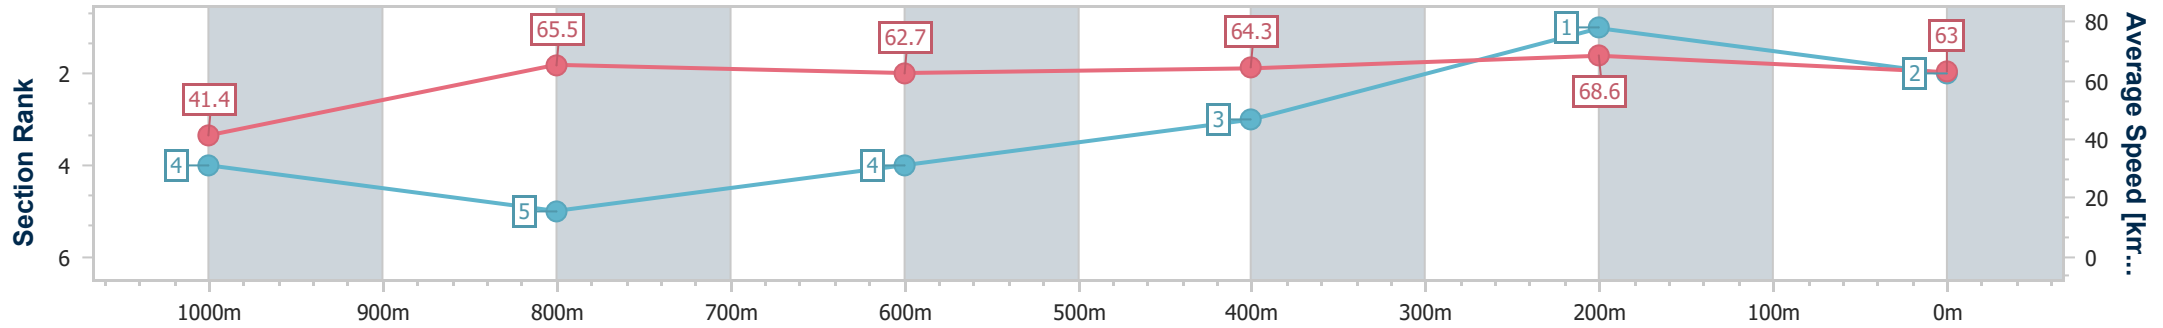

Section	Overall	1000m	800m	600m	400m	200m
Section Times	1:04.67 [2] (0:08.76)	0:55.91 [4] (0:10.94)	0:44.97 [5] (0:11.70)	0:33.27 [4] (0:11.35)	0:21.92 [3] (0:10.51)	0:11.41 [1] (0:11.41)
Average Speed [km/h]	41.4	65.5	62.7	64.3	68.6	63.0
Top Speed [km/h]	61.1	68.2	66.2	68.7	70.4	66.5
Avg. Dist. to Rail [m]	6.8	0.9	3.0	3.6	3.9	5.5
Avg. Stride Freq. [Hz]	2.2	2.5	2.4	2.4	2.5	2.4
Avg. Stride Length [m]	5.2	7.4	7.3	7.4	7.6	7.2