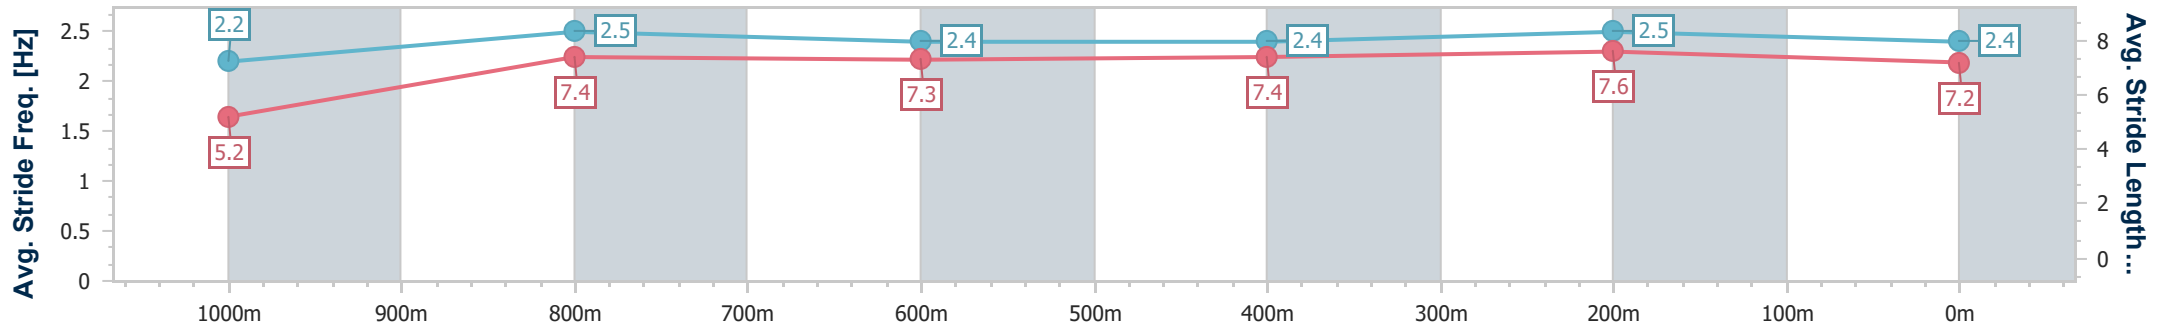

Section	Overall	1000m	800m	600m	400m	200m
Section Times	1:04.67 [2] (0:08.76)	0:55.91 [4] (0:10.94)	0:44.97 [5] (0:11.70)	0:33.27 [4] (0:11.35)	0:21.92 [3] (0:10.51)	0:11.41 [1] (0:11.41)
Average Speed [km/h]	41.4	65.5	62.7	64.3	68.6	63.0
Top Speed [km/h]	61.1	68.2	66.2	68.7	70.4	66.5
Avg. Dist. to Rail [m]	6.8	0.9	3.0	3.6	3.9	5.5
Avg. Stride Freq. [Hz]	2.2	2.5	2.4	2.4	2.5	2.4
Avg. Stride Length [m]	5.2	7.4	7.3	7.4	7.6	7.2