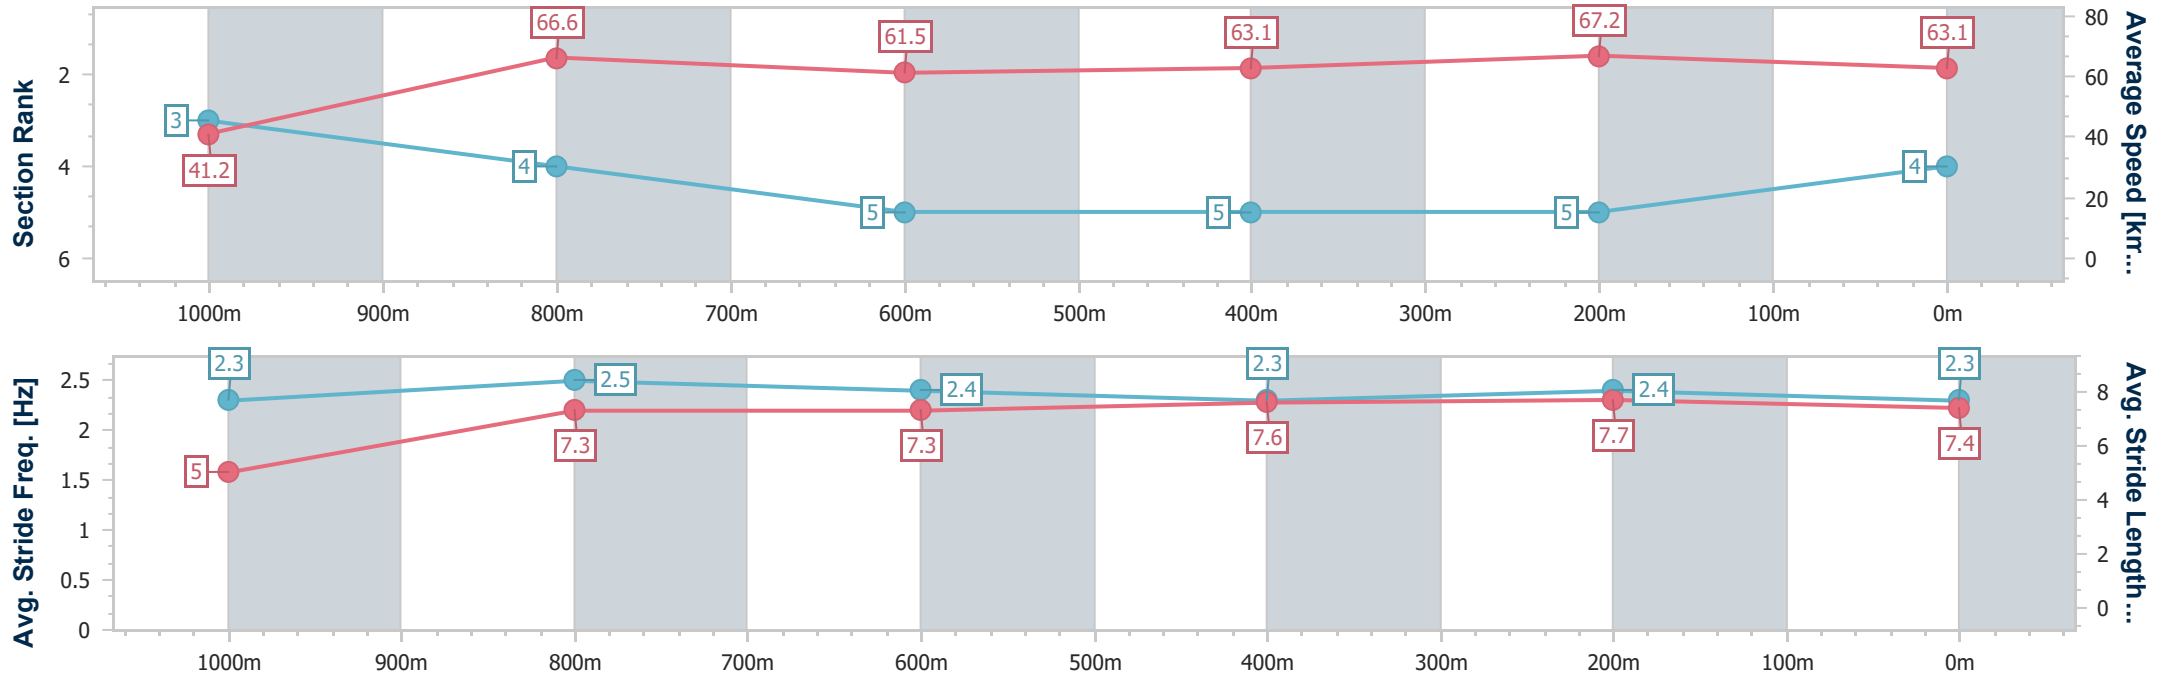

AUCKLAND
THOROUGHBRED
RACING

Pukekohe Park NZ Professional

Race 4: COUNTIES CHALLENGE STAKES - 1100m

25 November 2023 - 13:36

Track Rating: Soft 5, Weather: Fine, Rail Position: +3m

PUKEKOHE
PARK

Section	Overall	1000m	800m	600m	400m	200m
Section Times	1:04.79 [3] (0:08.49)	0:56.30 [2] (0:10.82)	0:45.48 [2] (0:11.93)	0:33.55 [2] (0:11.43)	0:22.12 [2] (0:10.60)	0:11.52 [2] (0:11.52)
Average Speed [km/h]	42.3	66.2	60.5	63.8	67.9	62.4
Top Speed [km/h]	62.2	68.5	64.7	68.3	68.8	66.5
Avg. Dist. to Rail [m]	5.3	1.5	1.1	3.5	5.0	6.0
Avg. Stride Freq. [Hz]	2.3	2.6	2.4	2.5	2.6	2.4
Avg. Stride Length [m]	5.2	6.7	6.8	7.0	7.0	6.9

Horse/Jockey Name	Macaluso
Final Rank	4
Fastest Section Time (Section)	0:08.74 (Overall)
Top Speed [km/h] (Section)	68.8 (400m)
Race State	Finished

AUCKLAND
THOROUGHBRED
RACING
SINCE 1874

Pukekohe Park NZ Professional

Race 4: COUNTIES CHALLENGE STAKES - 1100m

25 November 2023 - 13:36

Track Rating: Soft 5, Weather: Fine, Rail Position: +3m

PUKEKOHE
PARK

Section	Overall	1000m	800m	600m	400m	200m
Section Times	1:05.12 [4] (0:08.74)	0:56.38 [3] (0:10.85)	0:45.53 [4] (0:11.83)	0:33.70 [5] (0:11.58)	0:22.12 [5] (0:10.71)	0:11.41 [5]
Average Speed [km/h]	41.2	66.6	61.5	63.1	67.2	63.1
Top Speed [km/h]	63.2	68.2	67.0	67.8	68.8	64.6
Avg. Dist. to Rail [m]	8.2	0.7	1.6	3.7	5.5	6.6
Avg. Stride Freq. [Hz]	2.3	2.5	2.4	2.3	2.4	2.3
Avg. Stride Length [m]	5.0	7.3	7.3	7.6	7.7	7.4